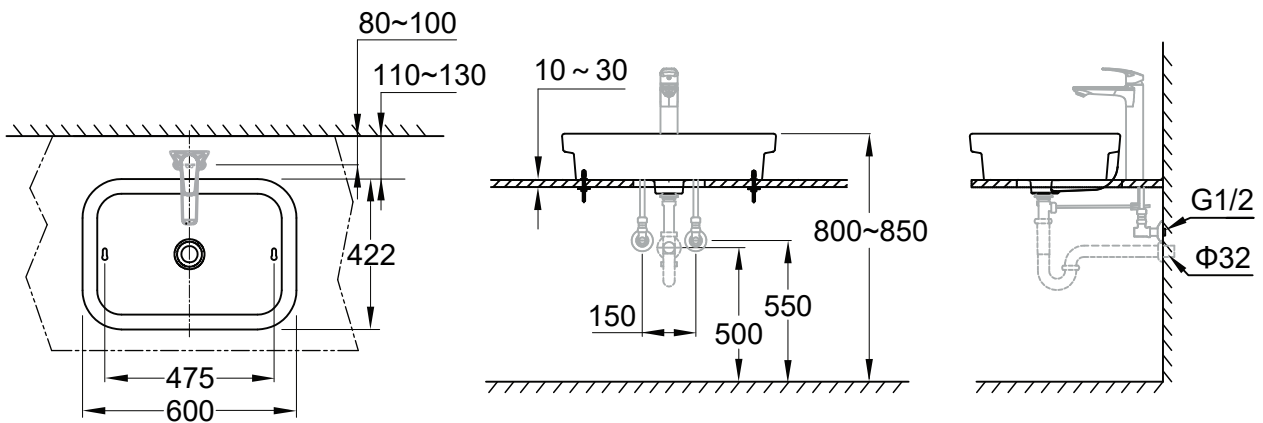

39124001

39124001

Dimension: mm

单位: 毫米

注意事项

1. 本产品不得在0℃以下水的环境中使用。
2. 用户不得随意加工,更改产品形状及规格尺寸。
3. 使用产品时应避免重力撞击产品,以防产品损坏和伤及人身安全。
4. 所有不按安装说明进行操作导致产品损坏的一切后果本公司恕不负责!

Importance Notice

1. This product may not be used below 0° C.
2. This product cannot be alter or change in any method/ways by end user including shape/size/material/specification on the product.
3. Heavy impacts on the products will cause damages to the products and may cause personal injuries.
4. Our company disclaims any liability for special, incidental or consequential damages result from breaking the operation guidelines.