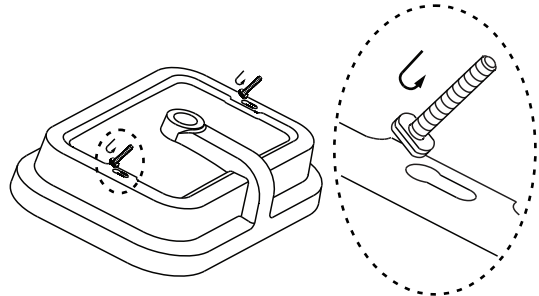

39124001

1

2

3

4

5

6

7

8

9

10

11