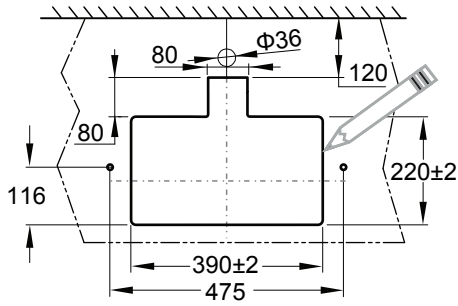

39124001

1

2

3

4

5

6

7

8

9

10

11