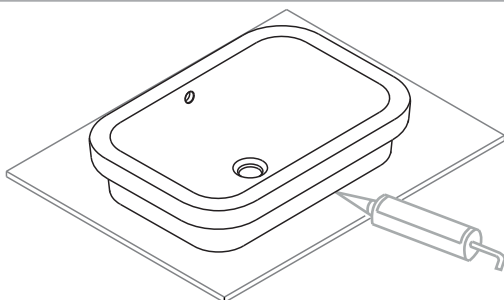

39124001

1

2

3

4

5

6

7

8

9

10

11