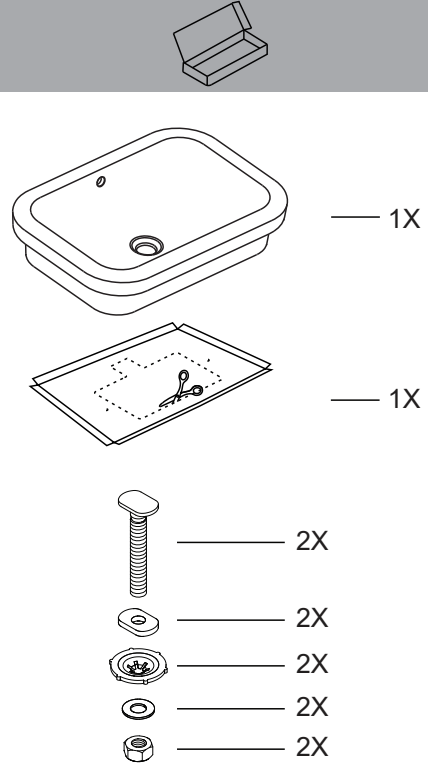

39124001

39124001

Dimension: mm

单位: 毫米

注意事项

1. 本产品不得在0℃以下水的环境中使用。
2. 用户不得随意加工,更改产品形状及规格尺寸。
3. 使用产品时应避免重力撞击产品,以防产品损坏和伤及人身安全。
4. 所有不按安装说明进行操作导致产品损坏的一切后果本公司恕不负责!

Importance Notice

1. This product may not be used below 0° C.
2. This product cannot be alter or change in any method/ways by end user including shape/size/material/specification on the product.
3. Heavy impacts on the products will cause damages to the products and may cause personal injuries.
4. Our company disclaims any liability for special, incidental or consequential damages result from breaking the operation guidelines.