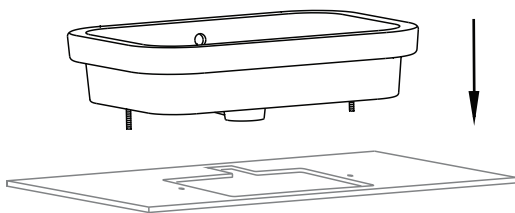

39124001

1

2

3

4

5

6

7

8

9

10

11