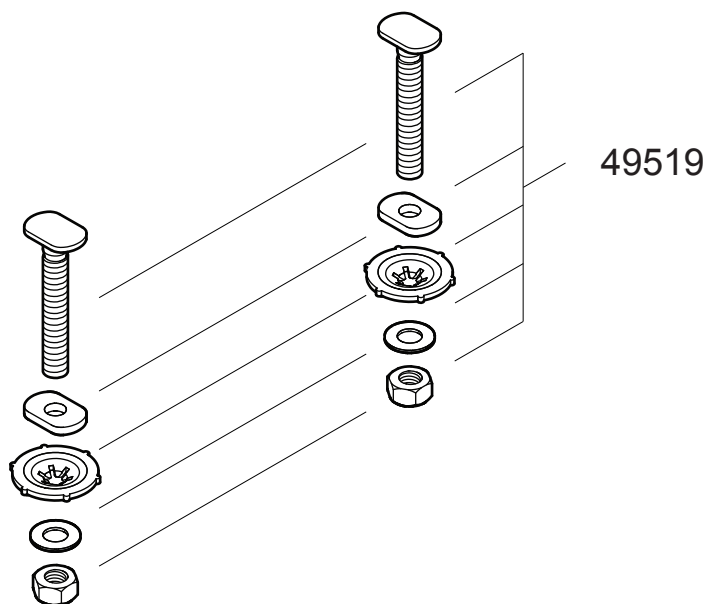

39124001

39124001

Dimension: mm

单位: 毫米

注意事项

1. 本产品不得在0℃以下水的环境中使用。
2. 用户不得随意加工,更改产品形状及规格尺寸。
3. 使用产品时应避免重力撞击产品,以防产品损坏和伤及人身安全。
4. 所有不按安装说明进行操作导致产品损坏的一切后果本公司恕不负责!

Importance Notice

1. This product may not be used below 0° C.
2. This product cannot be alter or change in any method/ways by end user including shape/size/material/specification on the product.
3. Heavy impacts on the products will cause damages to the products and may cause personal injuries.
4. Our company disclaims any liability for special, incidental or consequential damages result from breaking the operation guidelines.