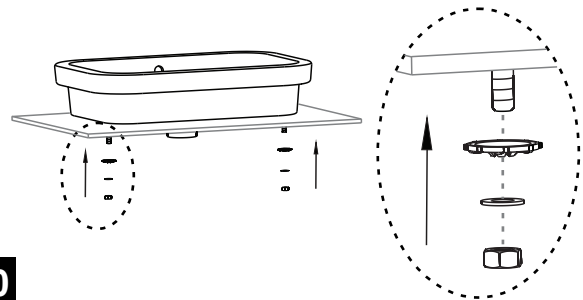

39124001

1

2

3

4

5

6

7

8

9

10

11