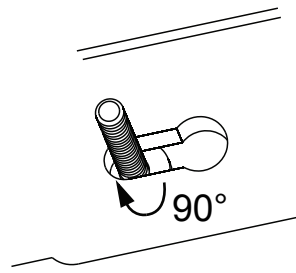

39124001

1

2

3

4

5

6

7

8

9

10

11