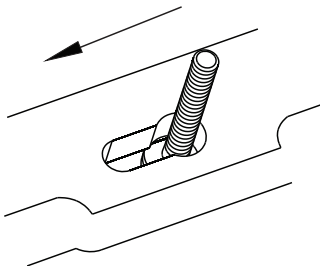

39124001

1

2

3

4

5

6

7

8

9

10

11