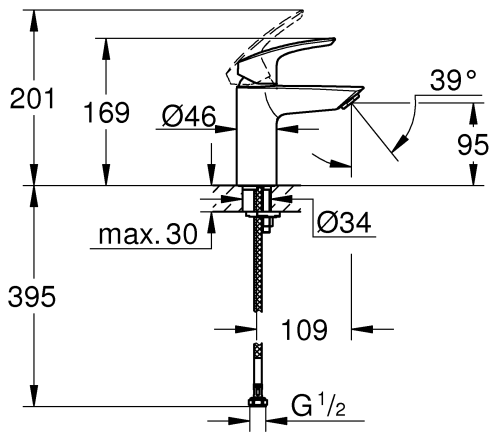

DESIGN + ENGINEERING
GROHE GERMANY

99.1603.031/ÄM 253769/05.22

www.grohe.com

Pure Freude
an Wasser

GROHE

23 993

23 994

MAINTENANCE 