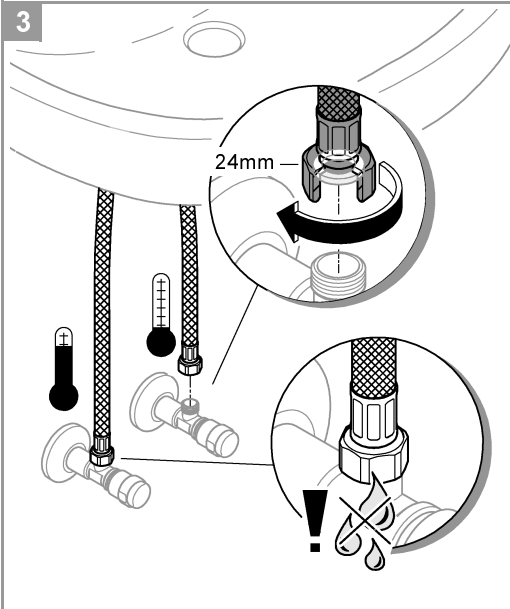

DESIGN + ENGINEERING
GROHE GERMANY

99.1603.031/ÄM 253769/05.22

www.grohe.com

Pure Freude
an Wasser

GROHE

23 993

23 994

MAINTENANCE 