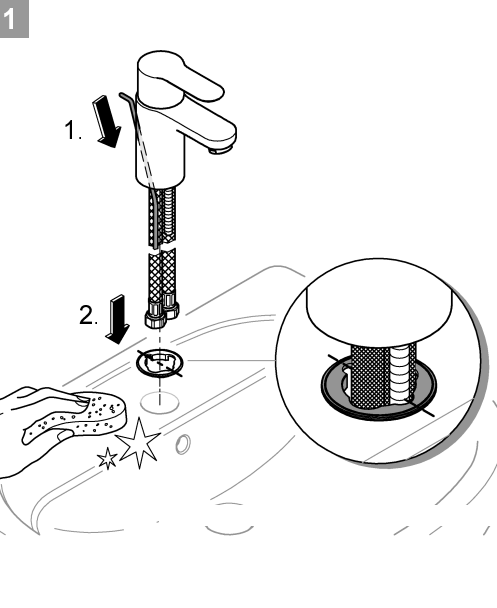

DESIGN + ENGINEERING
GROHE GERMANY

99.1603.031/ÄM 253769/05.22

www.grohe.com

Pure Freude
an Wasser

GROHE

23 993

23 994

MAINTENANCE 