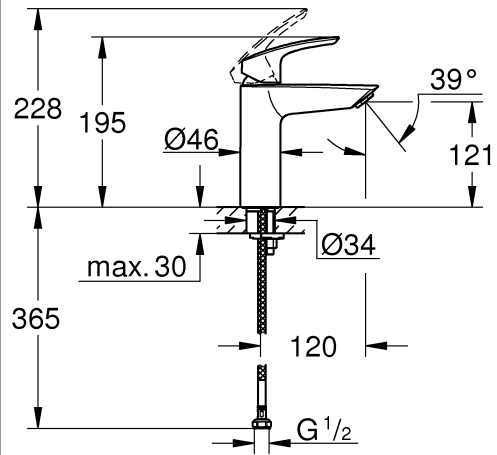

DESIGN + ENGINEERING
GROHE GERMANY

99.1603.031/ÄM 253769/05.22

www.grohe.com

Pure Freude
an Wasser

GROHE

23 993

23 994

MAINTENANCE 