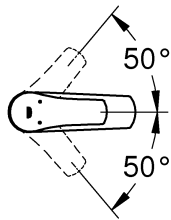

DESIGN + ENGINEERING
GROHE GERMANY

99.1603.031/ÄM 253769/05.22

www.grohe.com

Pure Freude
an Wasser

GROHE

23 993

23 994

MAINTENANCE 