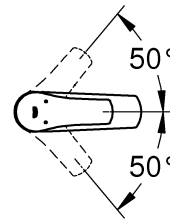

DESIGN + ENGINEERING
GROHE GERMANY

99.1603.031/ÄM 253769/05.22

www.grohe.com

Pure Freude
an Wasser

GROHE

23 993

23 994

MAINTENANCE 