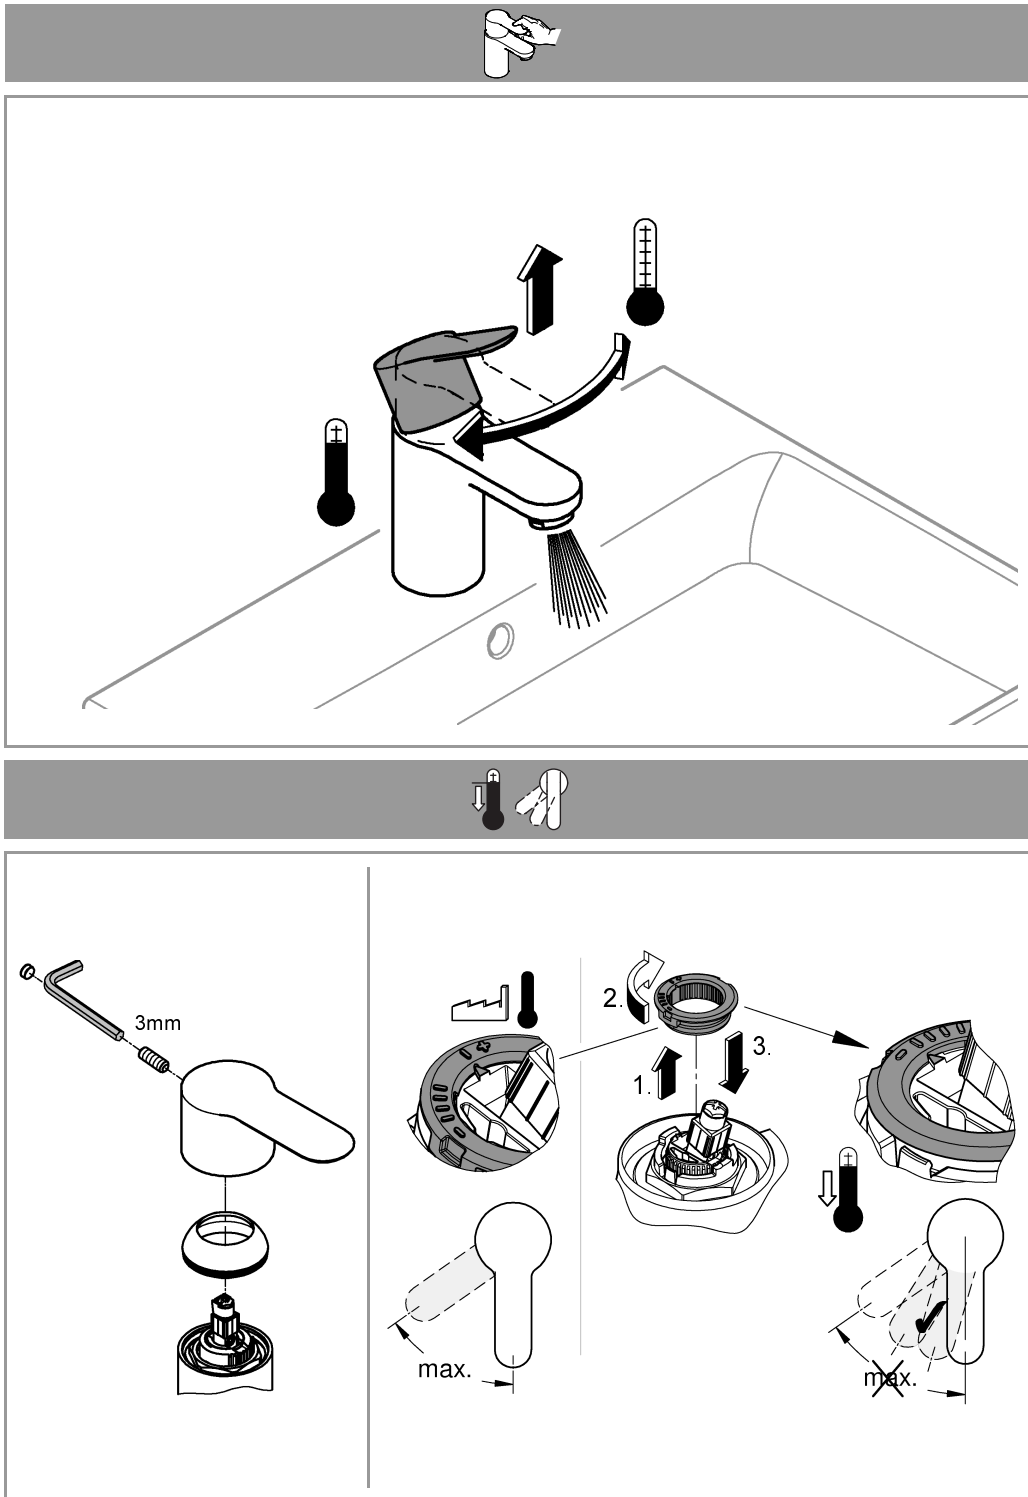

DESIGN + ENGINEERING
GROHE GERMANY

99.1603.031/ÄM 253769/05.22

www.grohe.com

Pure Freude
an Wasser

GROHE

23 993

23 994

MAINTENANCE 