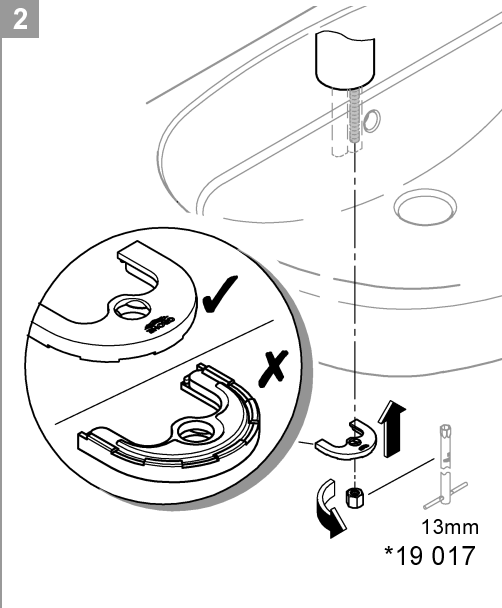

DESIGN + ENGINEERING
GROHE GERMANY

99.1603.031/ÄM 253769/05.22

www.grohe.com

Pure Freude
an Wasser

GROHE

23 993

23 994

MAINTENANCE 