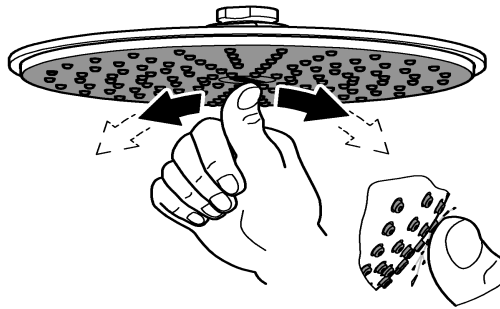

DESIGN + ENGINEERING
GROHE GERMANY

94.235.331/ÄM 239502/05.22

www.grohe.com

*Pure Freude
an Wasser*

GROHE
WAVE

27 814
28 373

SpeedClean

26 474
28 375