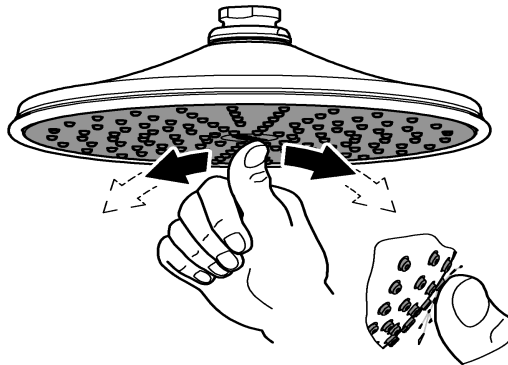

26 474
28 375

SpeedClean