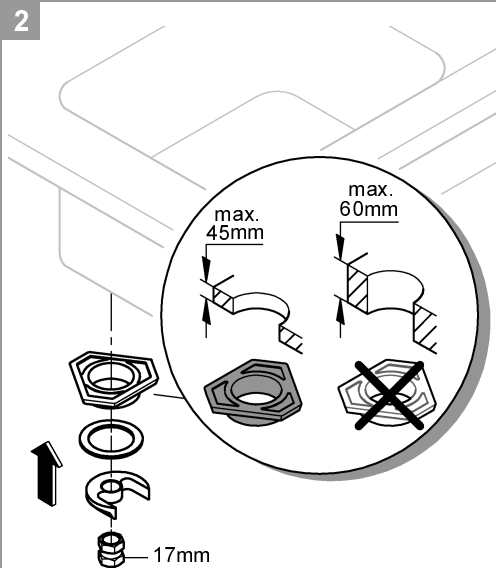

DESIGN + ENGINEERING  
GROHE GERMANY

99.0671.131/ÄM 240873/03.22

[www.grohe.com](http://www.grohe.com)

*Pure Freude  
an Wasser*

**GROHE**  
WAVES

\*19 332  
32mm

1

2

3

4

5

6

7

MAINTENANCE 

\*19 332  
32mm