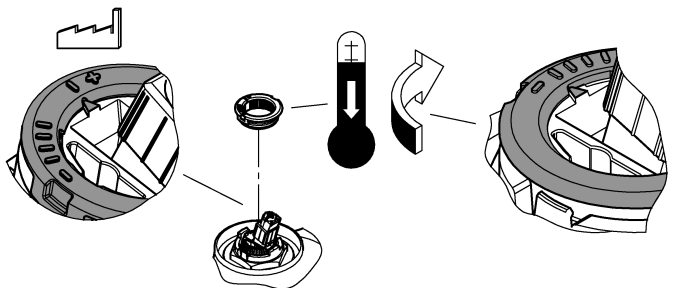

DESIGN + ENGINEERING  
GROHE GERMANY

99.0671.131/ÄM 240873/03.22

[www.grohe.com](http://www.grohe.com)

*Pure Freude  
an Wasser*

**GROHE**  
WAVES

\*19 332  
32mm

1

2

3

4

5

6

7

MAINTENANCE 

\*19 332  
32mm