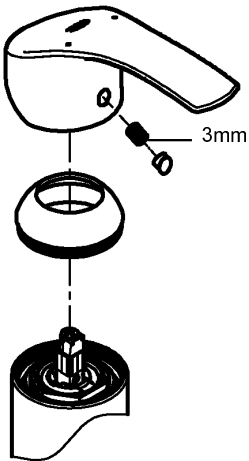

DESIGN + ENGINEERING  
GROHE GERMANY

99.0671.131/ÄM 240873/03.22

[www.grohe.com](http://www.grohe.com)

*Pure Freude  
an Wasser*

**GROHE**  
WAVES

\*19 332  
32mm

1

2

3

4

5

6

7

MAINTENANCE 

\*19 332  
32mm