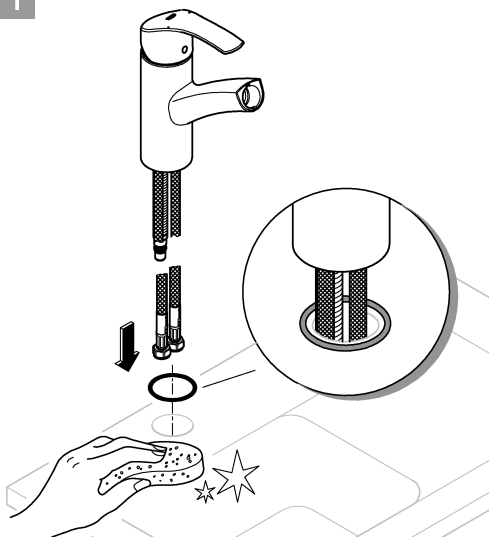

DESIGN + ENGINEERING  
GROHE GERMANY

99.0671.131/ÄM 240873/03.22

[www.grohe.com](http://www.grohe.com)

*Pure Freude  
an Wasser*

**GROHE**  
WAVES

\*19 332  
32mm

1

2

3

4

5

6

7

MAINTENANCE 

\*19 332  
32mm