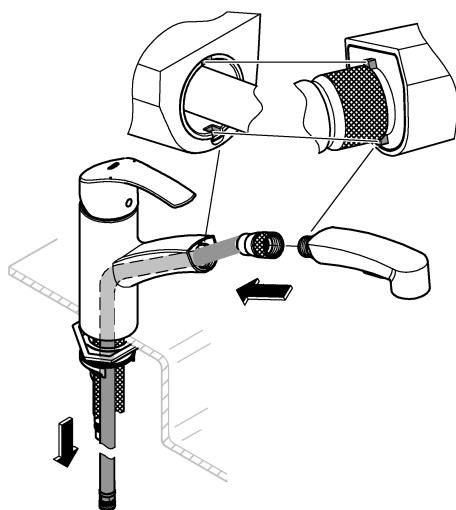

DESIGN + ENGINEERING  
GROHE GERMANY

99.0671.131/ÄM 240873/03.22

[www.grohe.com](http://www.grohe.com)

*Pure Freude  
an Wasser*

**GROHE**  
WAVES

\*19 332  
32mm

1

2

3

4

5

6

7

MAINTENANCE 

\*19 332  
32mm