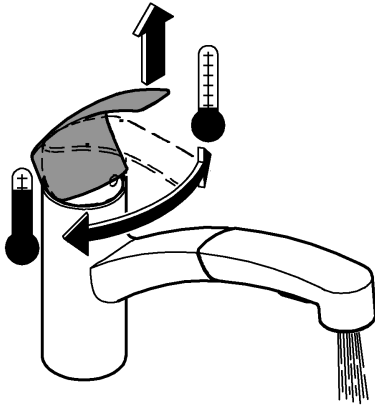

DESIGN + ENGINEERING  
GROHE GERMANY

99.0671.131/ÄM 240873/03.22

[www.grohe.com](http://www.grohe.com)

*Pure Freude  
an Wasser*

**GROHE**  
WAVES

\*19 332  
32mm

1

2

3

4

5

6

7

MAINTENANCE 

\*19 332  
32mm