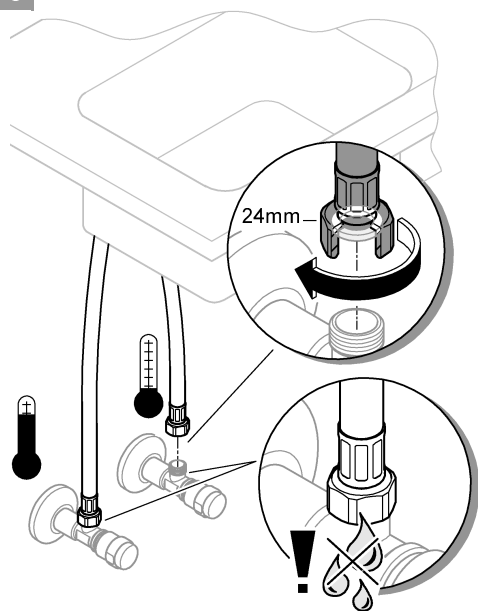

DESIGN + ENGINEERING  
GROHE GERMANY

99.0671.131/ÄM 240873/03.22

[www.grohe.com](http://www.grohe.com)

*Pure Freude  
an Wasser*

**GROHE**  
WAVES

\*19 332  
32mm

1

2

3

4

5

6

7

MAINTENANCE 

\*19 332  
32mm