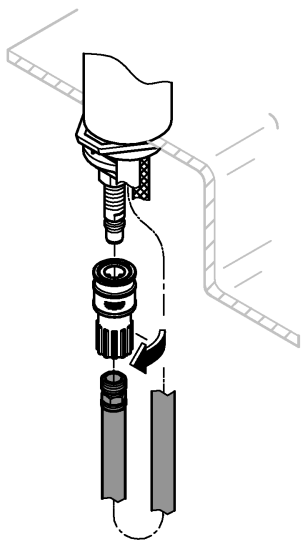

DESIGN + ENGINEERING  
GROHE GERMANY

99.0671.131/ÄM 240873/03.22

[www.grohe.com](http://www.grohe.com)

*Pure Freude  
an Wasser*

**GROHE**  
WAVES

\*19 332  
32mm

1

2

3

4

5

6

7

MAINTENANCE 

\*19 332  
32mm