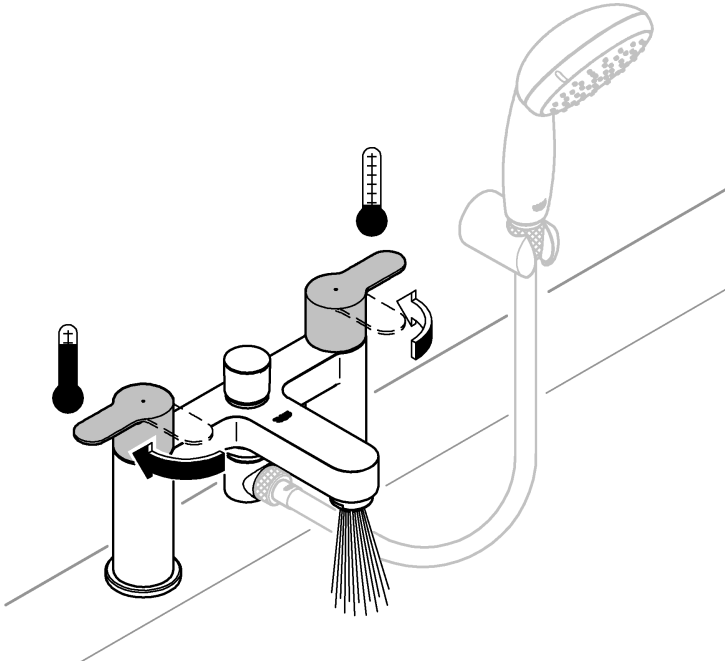

2

3

SERVICE

45 887

45 888

17mm

Pure Freude an Wasser

GROHE
W