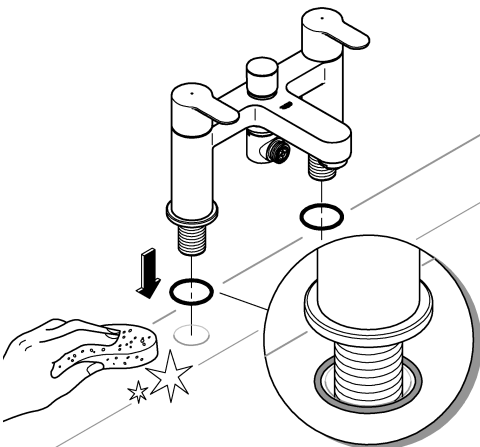

DIN
1988

DIN EN
806

DIN
EN
13618

1

2