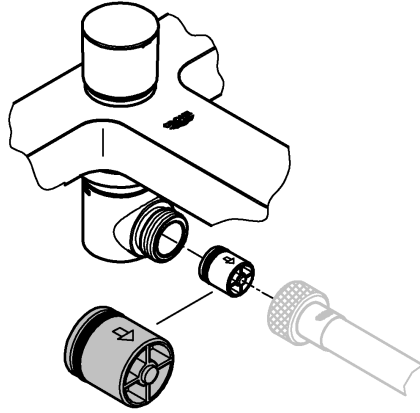

2

3

SERVICE

45 887

45 888

17mm

Pure Freude an Wasser

GROHE
W