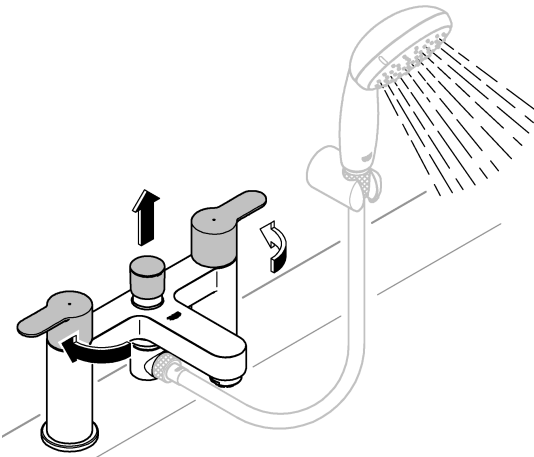

2

3

SERVICE

45 887

45 888

17mm

Pure Freude an Wasser

GROHE
W