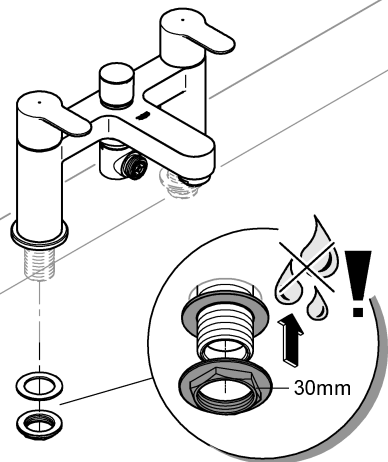

DIN
1988

DIN EN
806

DIN
EN
13618

1

2