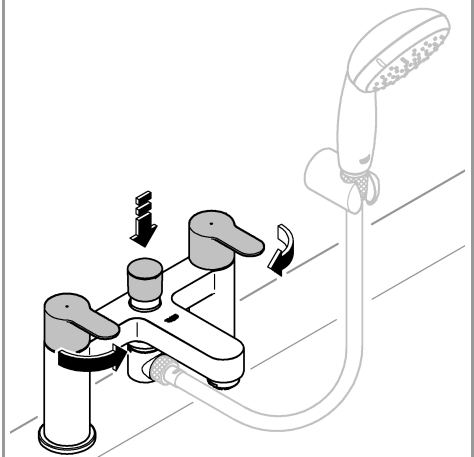

2

3

SERVICE

45 887

45 888

17mm

Pure Freude an Wasser

GROHE
W