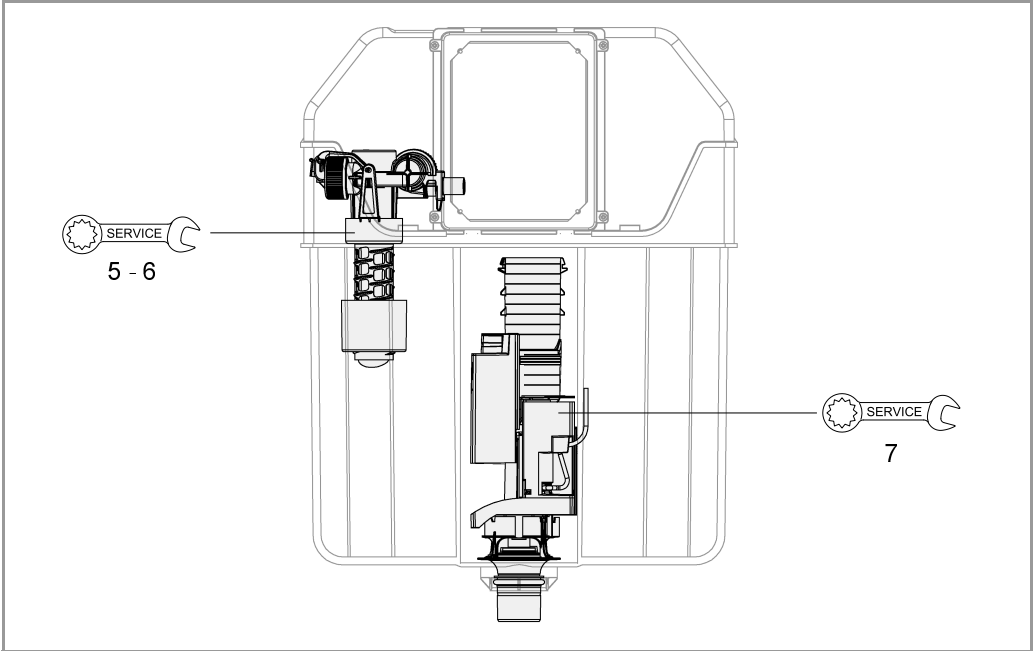

11

i

SERVICE WRENCH

	X	Y	Z
	50mm	92mm	

**Applications**

- concealed for flushing system products

Use as:

- Floorstanding WC

**Installation**

This product must be installed in conformance with local codes e.g. AS/NZS 3500 series of standard!

**Safety notes**

- Installation is only possible in frost-free rooms.

The allowed mounting height of the wall-mounting box and the distance to the next water connection has to be dimensioned according to national regulations.