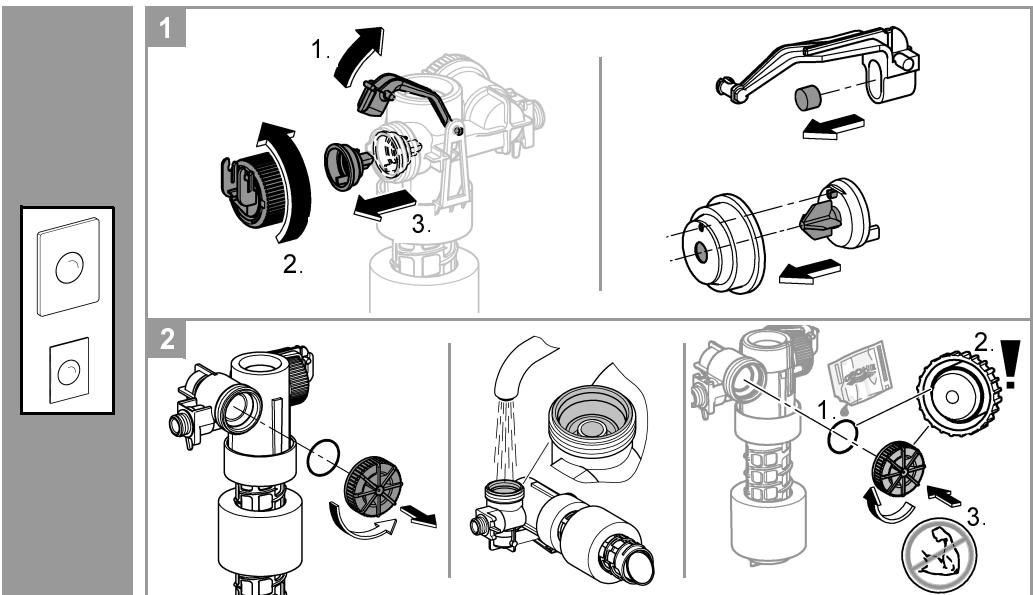

11

i

SERVICE WRENCH

	X	Y	Z
	50mm	92mm	

**Applications**

- concealed for flushing system products

Use as:

- Floorstanding WC

**Installation**

This product must be installed in conformance with local codes e.g. AS/NZS 3500 series of standard!

**Safety notes**

- Installation is only possible in frost-free rooms.

The allowed mounting height of the wall-mounting box and the distance to the next water connection has to be dimensioned according to national regulations.