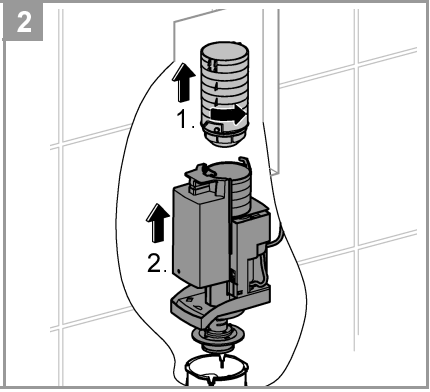

11

i

SERVICE WRENCH

	X	Y	Z
	50mm	92mm	

**Applications**

- concealed for flushing system products

Use as:

- Floorstanding WC