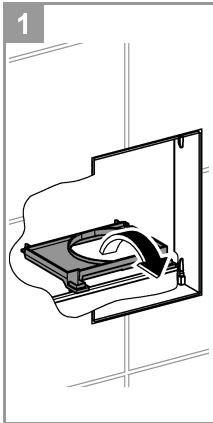

11

i

SERVICE WRENCH

	X	Y	Z
	50mm	92mm	

**Applications**

- concealed for flushing system products

Use as:

- Floorstanding WC