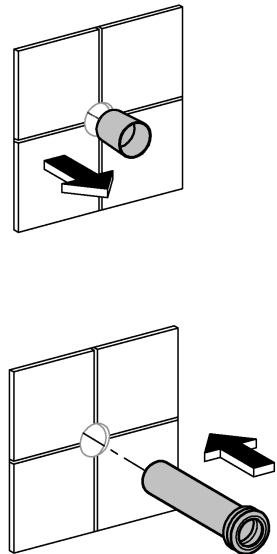

11

i

SERVICE WRENCH

	X	Y	Z
	50mm	92mm	

**Applications**

- concealed for flushing system products

Use as:

- Floorstanding WC