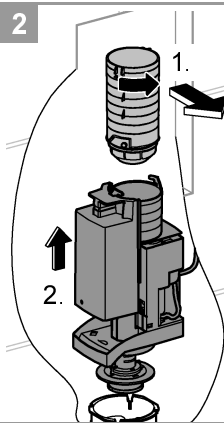

11

i

SERVICE WRENCH

	X	Y	Z
	50mm	92mm	

**Applications**

- concealed for flushing system products

Use as:

- Floorstanding WC

**Installation**

This product must be installed in conformance with local codes e.g. AS/NZS 3500 series of standard!

**Safety notes**

- Installation is only possible in frost-free rooms.

The allowed mounting height of the wall-mounting box and the distance to the next water connection has to be dimensioned according to national regulations.