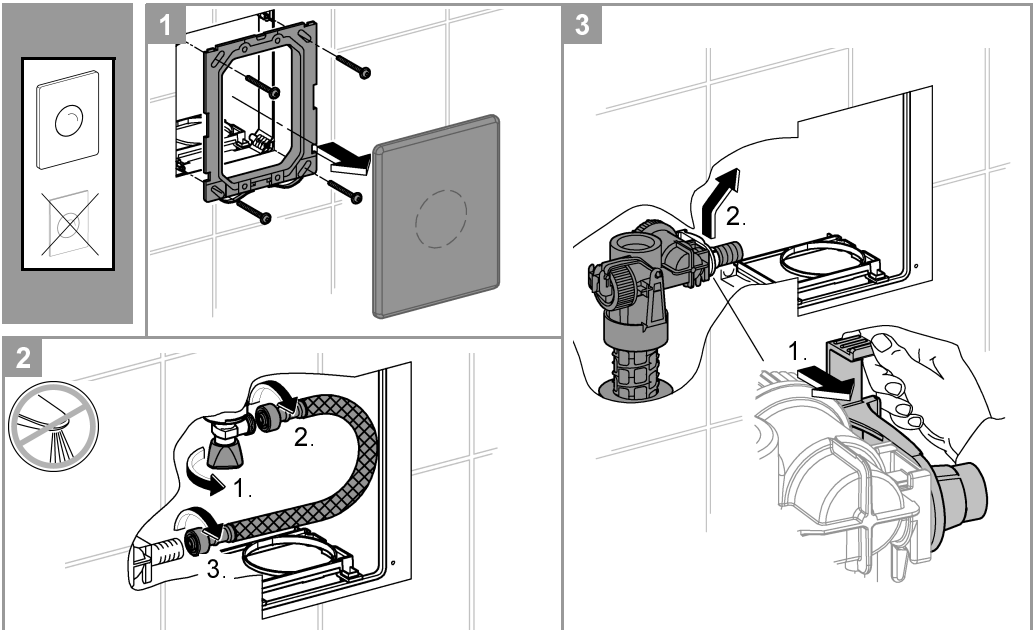

11

i

SERVICE WRENCH

	X	Y	Z
	50mm	92mm	

**Applications**

- concealed for flushing system products

Use as:

- Floorstanding WC