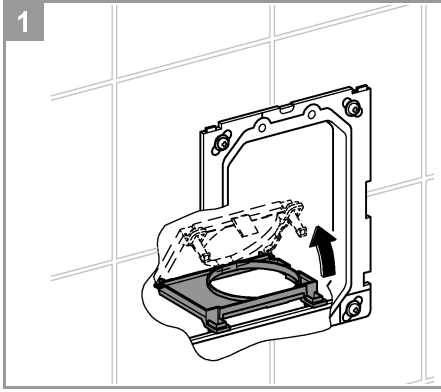

11

i

SERVICE WRENCH

	X	Y	Z
	50mm	92mm	

**Applications**

- concealed for flushing system products

Use as:

- Floorstanding WC

**Installation**

This product must be installed in conformance with local codes e.g. AS/NZS 3500 series of standard!

**Safety notes**

- Installation is only possible in frost-free rooms.

The allowed mounting height of the wall-mounting box and the distance to the next water connection has to be dimensioned according to national regulations.