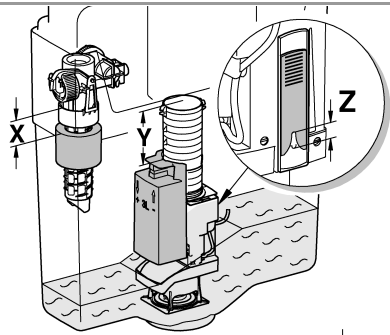

11

i

SERVICE WRENCH

	X	Y	Z
	50mm	92mm	

**Applications**

- concealed for flushing system products

Use as:

- Floorstanding WC

**Installation**

This product must be installed in conformance with local codes e.g. AS/NZS 3500 series of standard!

**Safety notes**

- Installation is only possible in frost-free rooms.

The allowed mounting height of the wall-mounting box and the distance to the next water connection has to be dimensioned according to national regulations.