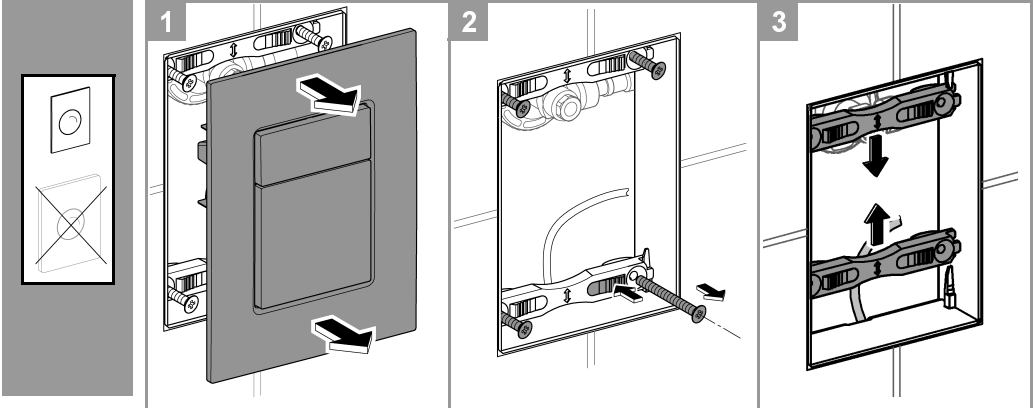

11

i

SERVICE WRENCH

	X	Y	Z
	50mm	92mm	

**Applications**

- concealed for flushing system products

Use as:

- Floorstanding WC

**Installation**

This product must be installed in conformance with local codes e.g. AS/NZS 3500 series of standard!

**Safety notes**

- Installation is only possible in frost-free rooms.

The allowed mounting height of the wall-mounting box and the distance to the next water connection has to be dimensioned according to national regulations.