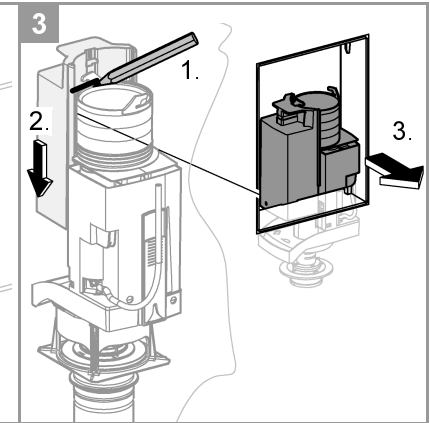

11

i

SERVICE WRENCH

	X	Y	Z
	50mm	92mm	

**Applications**

- concealed for flushing system products

Use as:

- Floorstanding WC

**Installation**

This product must be installed in conformance with local codes e.g. AS/NZS 3500 series of standard!

**Safety notes**

- Installation is only possible in frost-free rooms.

The allowed mounting height of the wall-mounting box and the distance to the next water connection has to be dimensioned according to national regulations.