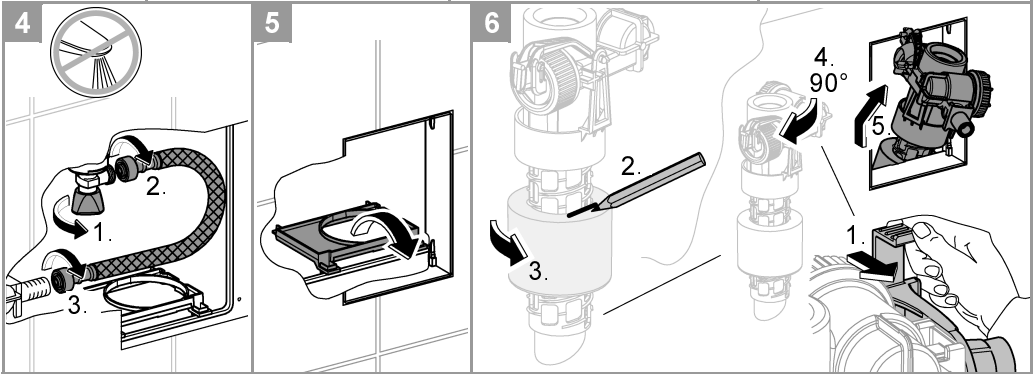

11

i

SERVICE WRENCH

	X	Y	Z
	50mm	92mm	

**Applications**

- concealed for flushing system products

Use as:

- Floorstanding WC

**Installation**

This product must be installed in conformance with local codes e.g. AS/NZS 3500 series of standard!

**Safety notes**

- Installation is only possible in frost-free rooms.

The allowed mounting height of the wall-mounting box and the distance to the next water connection has to be dimensioned according to national regulations.