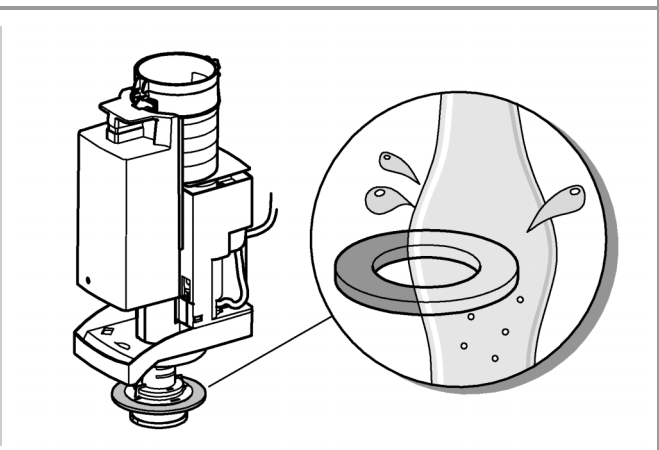

2

				X	Y	
	6 l		3 l	81mm	75mm	
Well	5 l		<3 l	115mm	84mm	

Pure Freude
an Wasser

GROHE

D

+49 571 39 89 333
service.de@grohe.com

A

+43 1 6 80 60
info-at@grohe.com