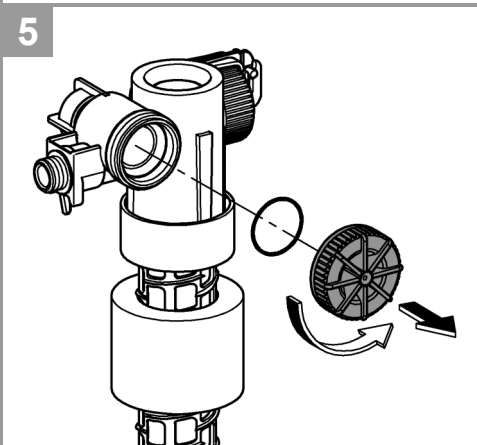

2

				X	Y	
	6 l		3 l	81mm	75mm	
Well	5 l		<3 l	115mm	84mm	

Pure Freude
an Wasser

GROHE

D

+49 571 39 89 333
service.de@grohe.com

A

+43 1 6 80 60
info-at@grohe.com