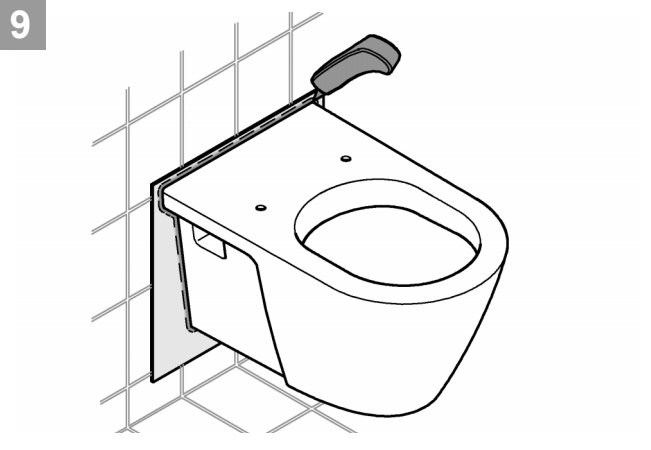

2

				X	Y	
	6 l		3 l	81mm	75mm	
Well	5 l		<3 l	115mm	84mm	

Pure Freude
an Wasser

GROHE

D

+49 571 39 89 333
service.de@grohe.com

A

+43 1 6 80 60
info-at@grohe.com