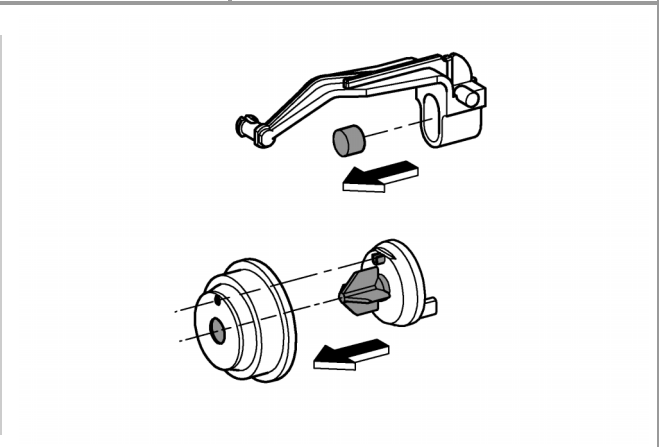

2

				X	Y	
	6 l		3 l	81mm	75mm	
Well	5 l		<3 l	115mm	84mm	

Pure Freude
an Wasser

GROHE

D

+49 571 39 89 333
service.de@grohe.com

A

+43 1 6 80 60
info-at@grohe.com