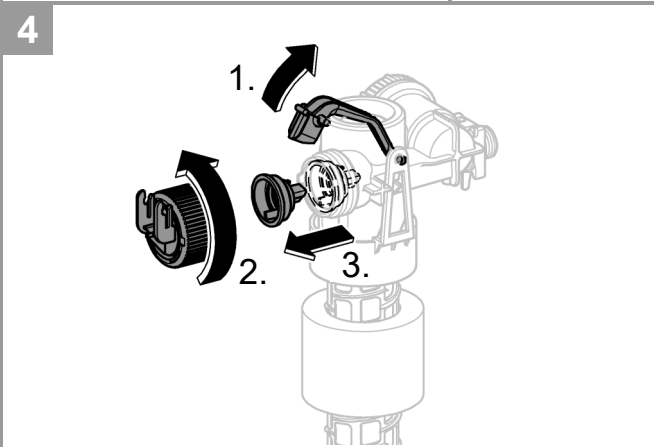

2

				X	Y	
	6 l		3 l	81mm	75mm	
Well	5 l		<3 l	115mm	84mm	

Pure Freude
an Wasser

GROHE

D

+49 571 39 89 333
service.de@grohe.com

A

+43 1 6 80 60
info-at@grohe.com