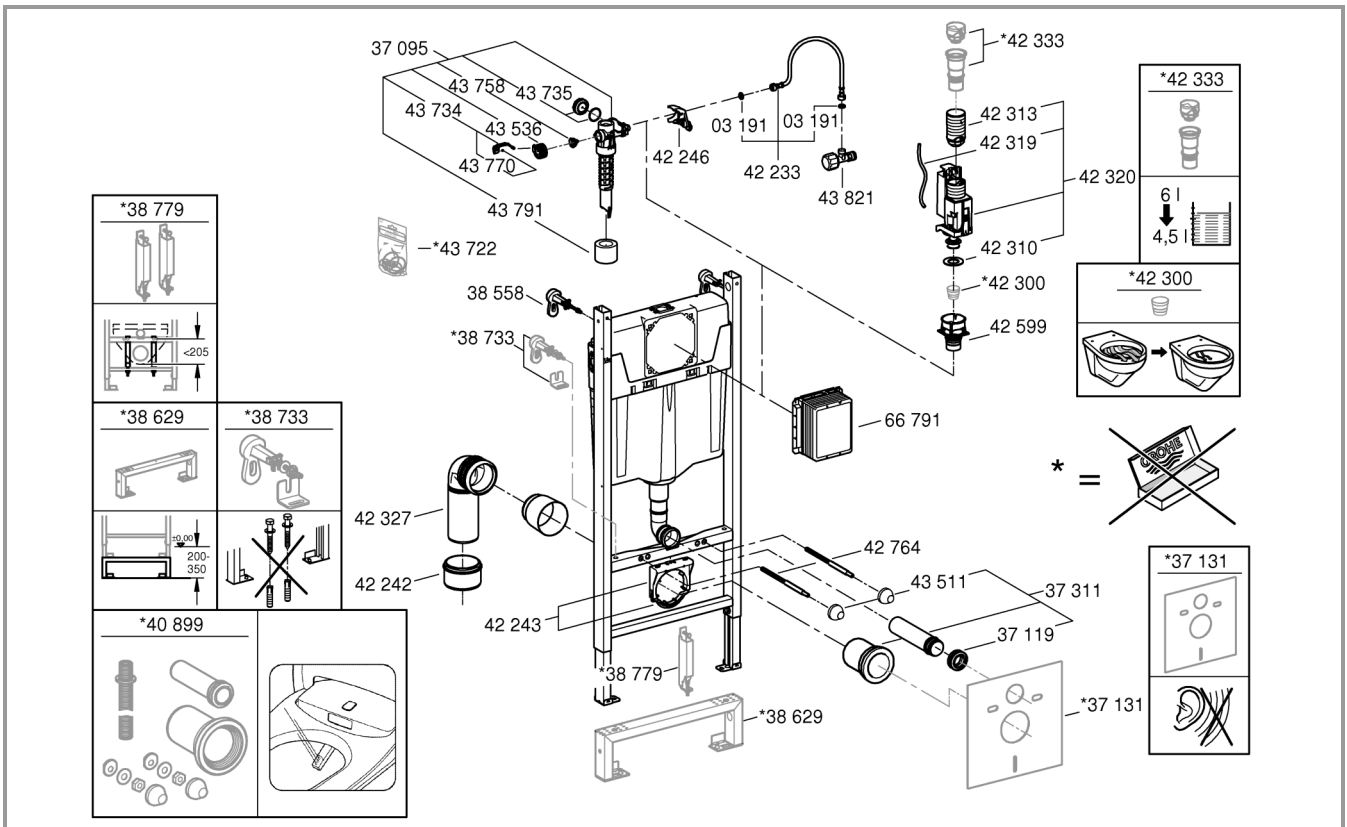

2

				X	Y	
	6 l		3 l	81mm	75mm	
Well	5 l		<3 l	115mm	84mm	

Pure Freude
an Wasser

GROHE

D

+49 571 39 89 333
service.de@grohe.com

A

+43 1 6 80 60
info-at@grohe.com