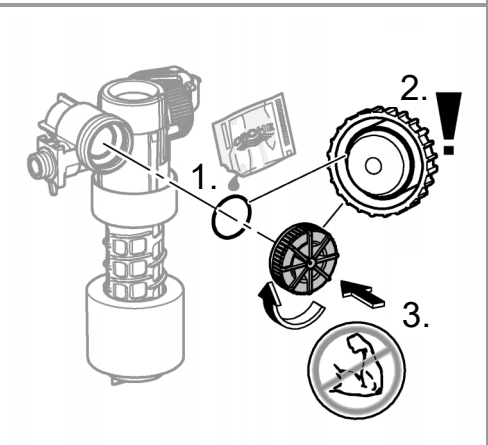

2

				X	Y	
	6 l		3 l	81mm	75mm	
Well	5 l		<3 l	115mm	84mm	

Pure Freude
an Wasser

GROHE

D

+49 571 39 89 333
service.de@grohe.com

A

+43 1 6 80 60
info-at@grohe.com