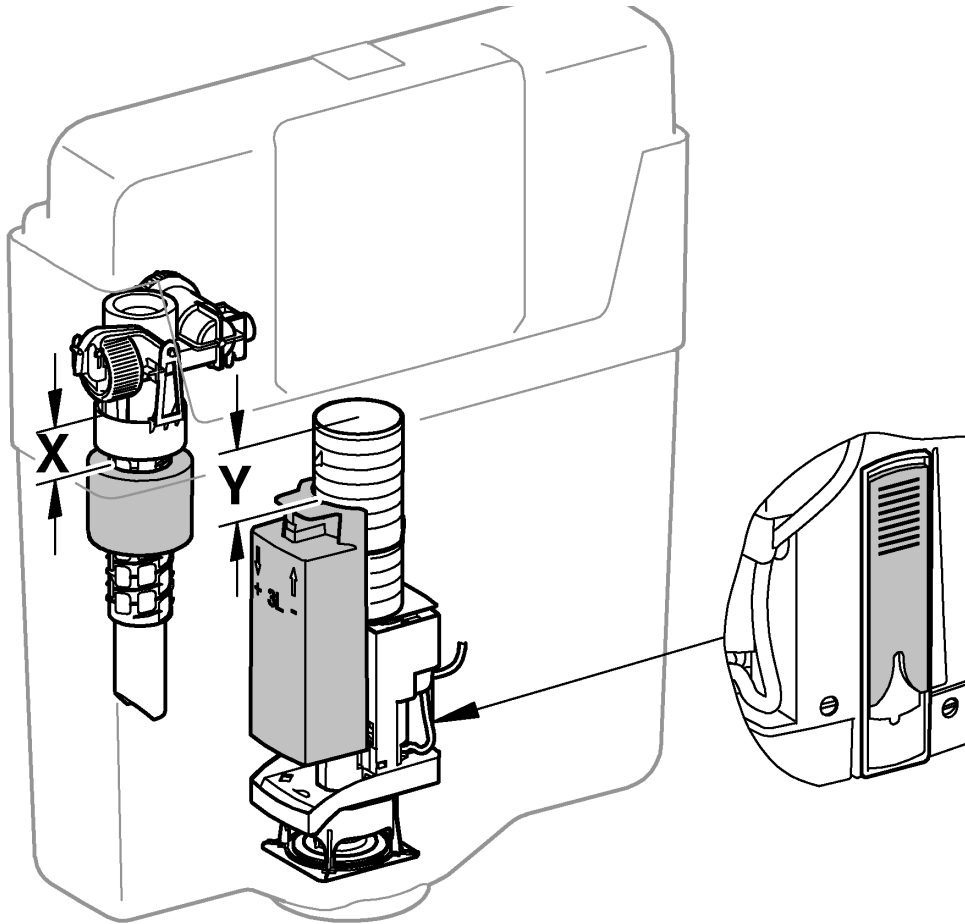

SERVICE

5

SERVICE

1

				X	Y	
	6 l		3 l	81mm	75mm	
Well	5 l		<3 l	115mm	84mm	

Pure Freude an Wasser

GROHE
WAVES

D