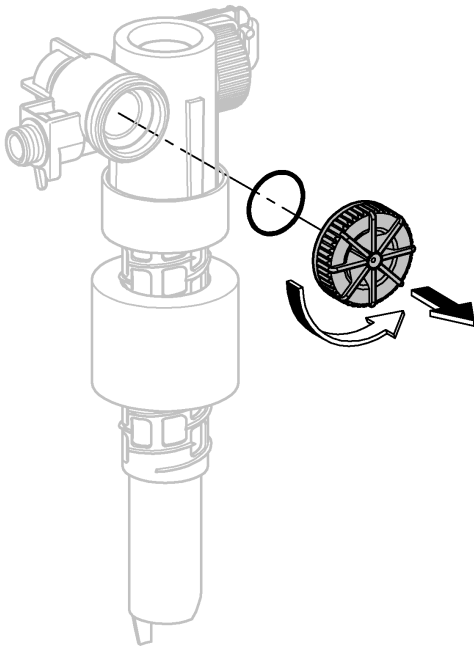

SERVICE

5

SERVICE

1

				X	Y	
	6 l		3 l	81mm	75mm	
Well	5 l		<3 l	115mm	84mm	

Pure Freude an Wasser

GROHE
WAVES

D