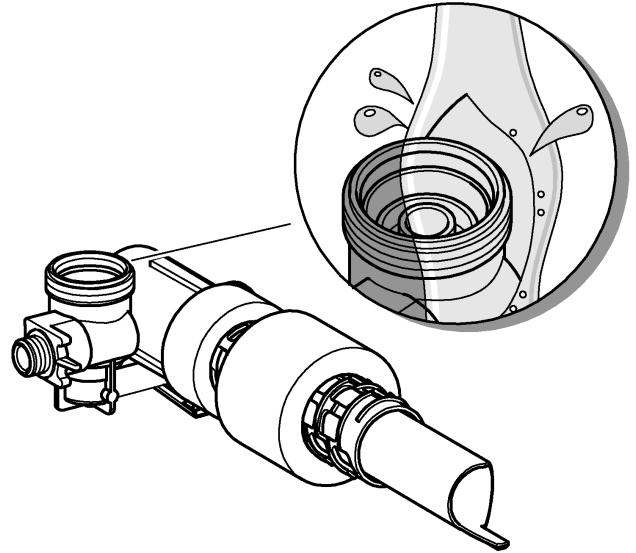

SERVICE

5

SERVICE

1

				X	Y	
	6 l		3 l	81mm	75mm	
Well	5 l		<3 l	115mm	84mm	

Pure Freude an Wasser

GROHE
WAVES

D