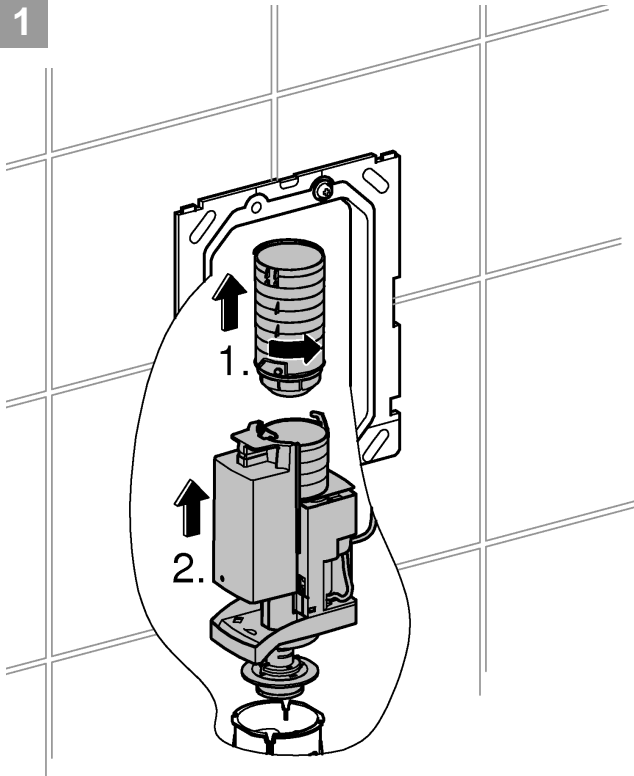

SERVICE

5

SERVICE

1

				X	Y	
	6 l		3 l	81mm	75mm	
Well	5 l		<3 l	115mm	84mm	

Pure Freude an Wasser

GROHE
WAVES

D