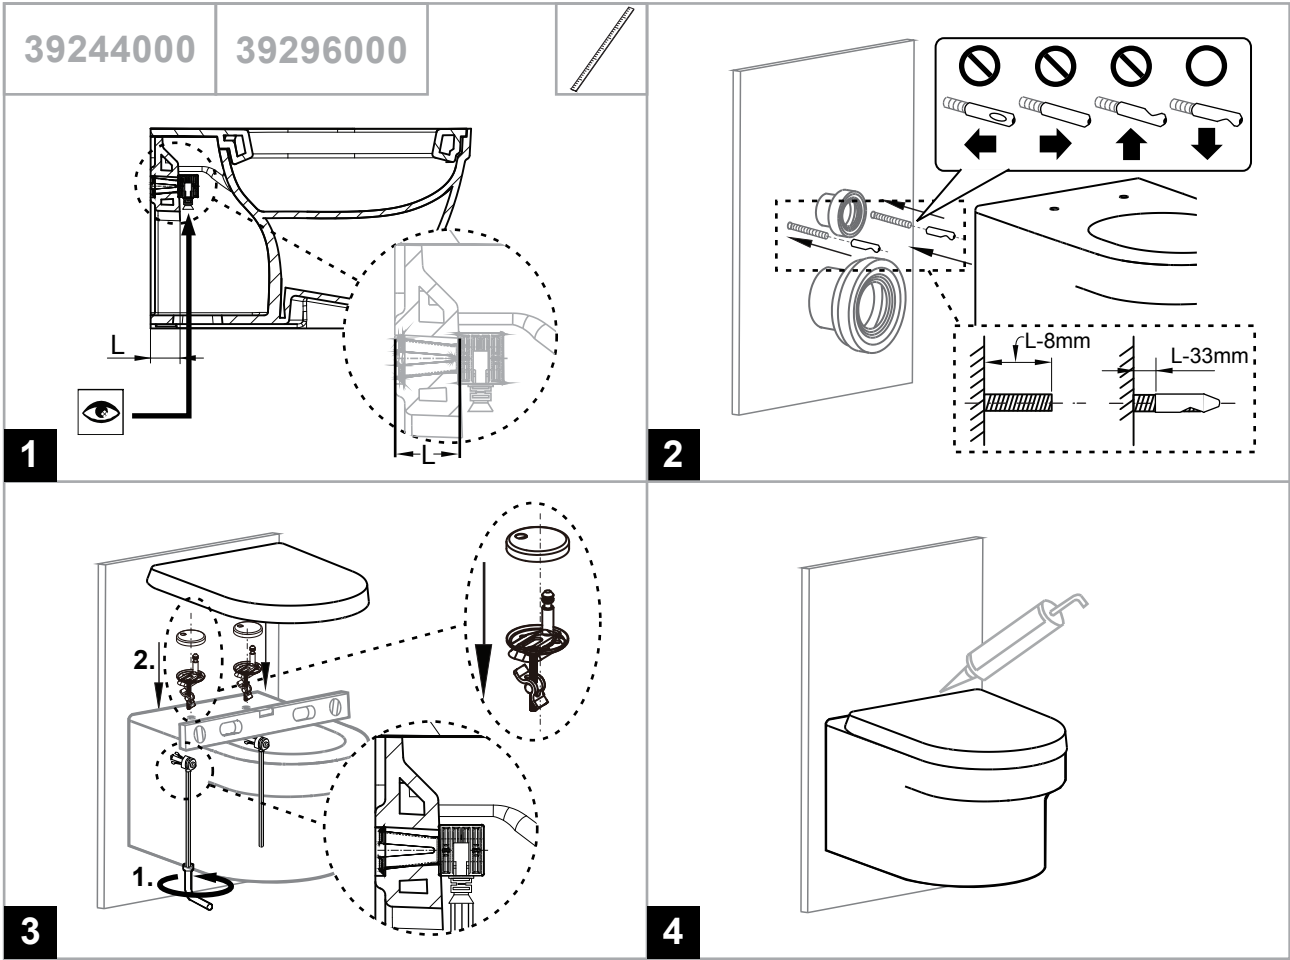

39126001	39244000
39205000	39296000

1

2

3

4

5

6

39244000/39296000:
Note: take off the orifice when water level is below 400mm measured from the center of end opening of flush pipe.
注意：当水箱水位低于400毫米的时候请取下孔口配件。