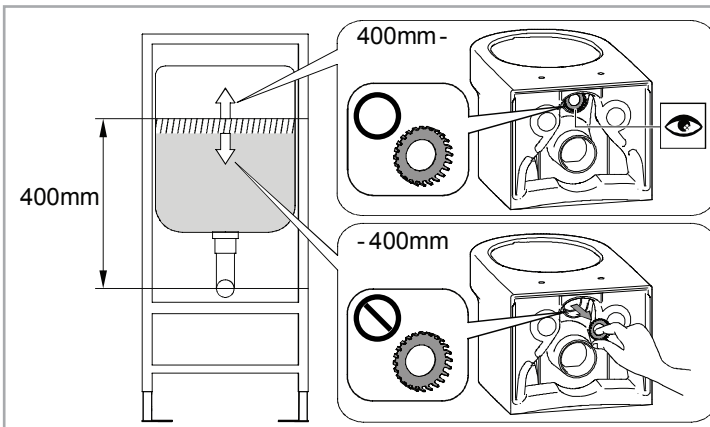

39126001	39244000
39205000	39296000

1

2

3

4

5

6

39244000/39296000:
Note: take off the orifice when water level is below 400mm measured from the center of end opening of flush pipe.
注意：当水箱水位低于400毫米的时候请取下孔口配件。