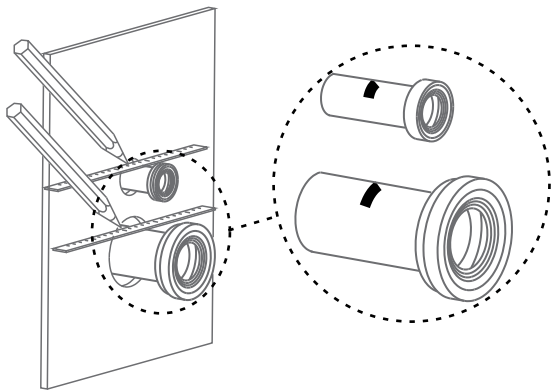

39126001	39244000
39205000	39296000

1

2

3

4

5

6

39244000/39296000:
Note: take off the orifice when water level is below 400mm measured from the center of end opening of flush pipe.
注意：当水箱水位低于400毫米的时候请取下孔口配件。