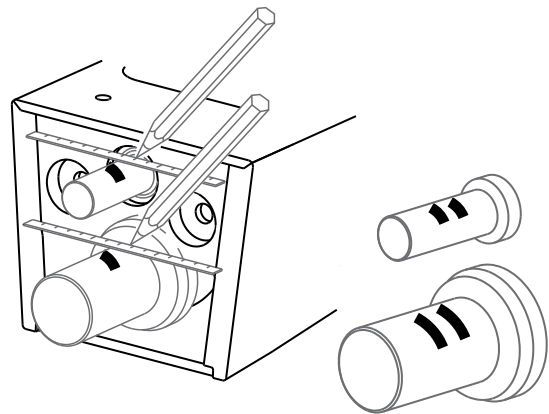

39126001	39244000
39205000	39296000

1

2

3

4

5

6

39244000/39296000:
Note: take off the orifice when water level is below 400mm measured from the center of end opening of flush pipe.
注意：当水箱水位低于400毫米的时候请取下孔口配件。