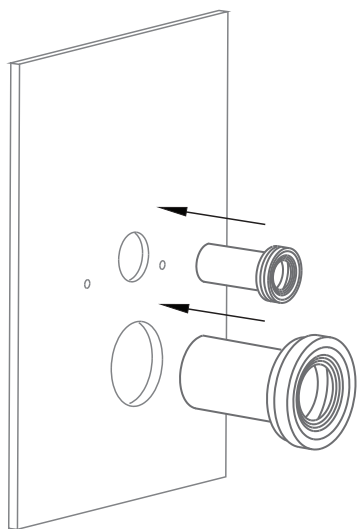

39126001	39244000
39205000	39296000

1

2

3

4

5

6

39244000/39296000:
Note: take off the orifice when water level is below 400mm measured from the center of end opening of flush pipe.
注意：当水箱水位低于400毫米的时候请取下孔口配件。