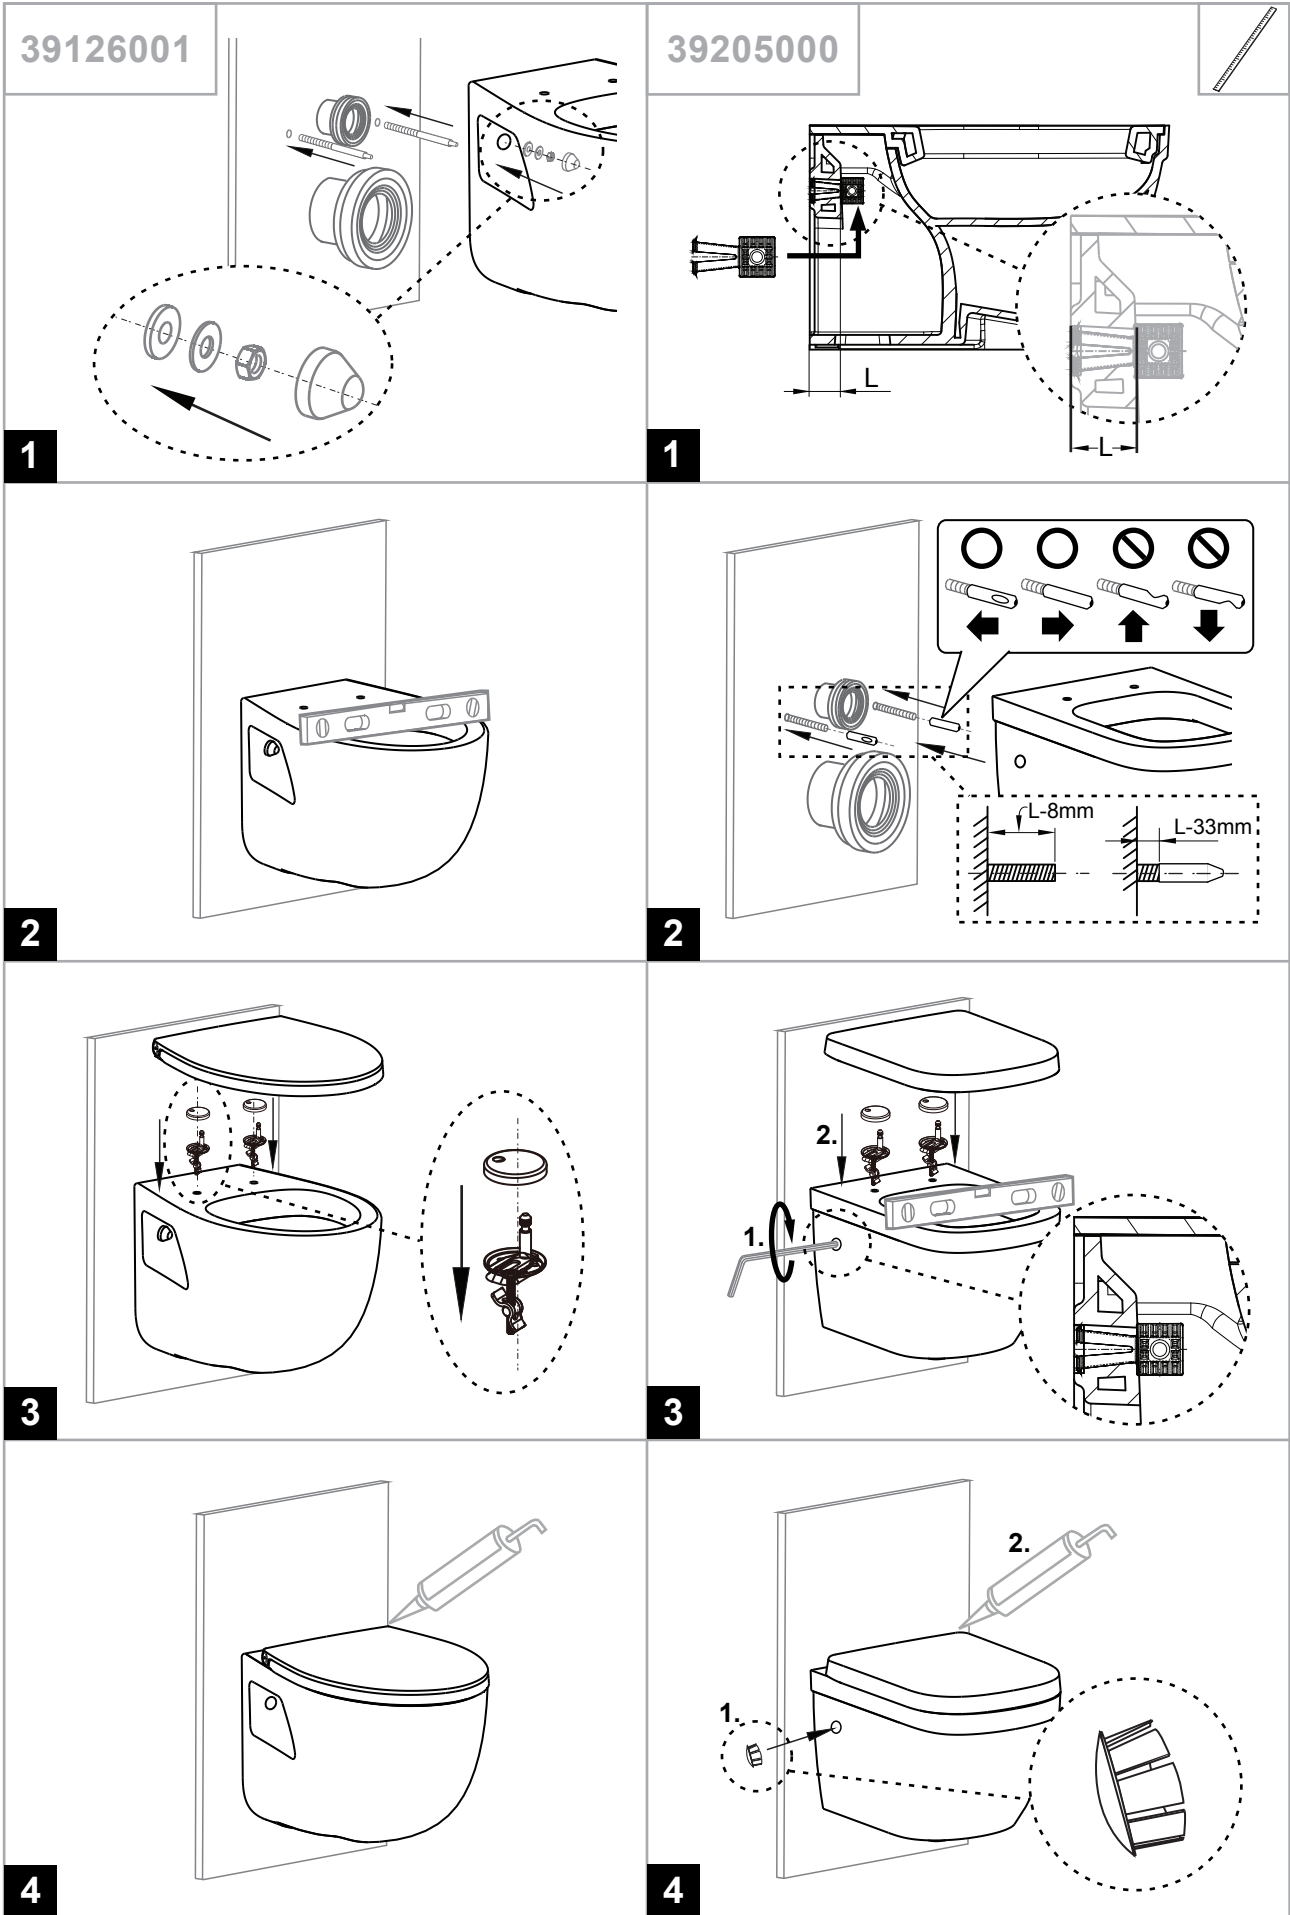

39126001	39244000
39205000	39296000

1

2

3

4

5

6

39244000/39296000:
Note: take off the orifice when water level is below 400mm measured from the center of end opening of flush pipe.
注意：当水箱水位低于400毫米的时候请取下孔口配件。