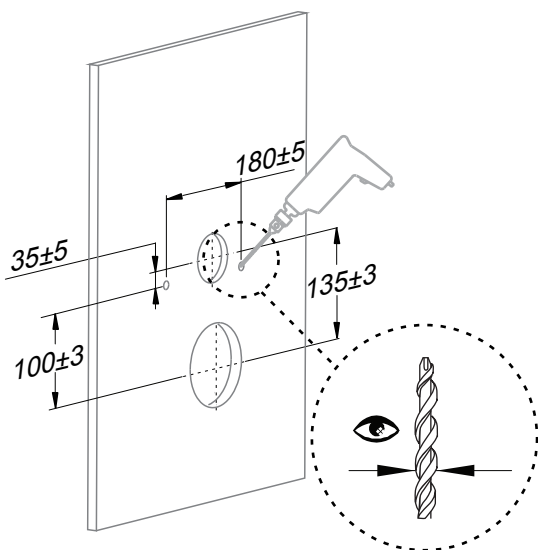

39126001	39244000
39205000	39296000

1

2

3

4

5

6

39244000/39296000:
Note: take off the orifice when water level is below 400mm measured from the center of end opening of flush pipe.
注意：当水箱水位低于400毫米的时候请取下孔口配件。