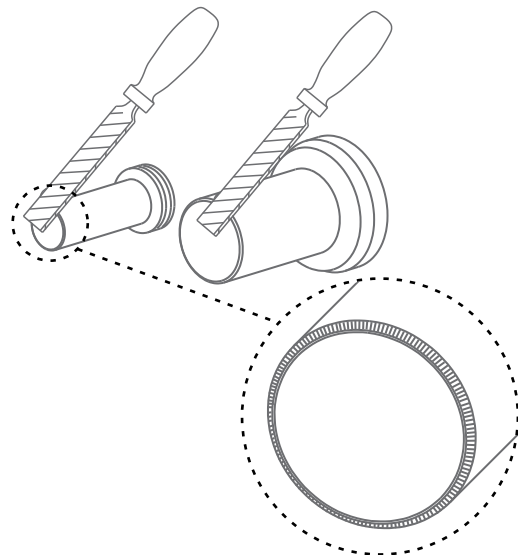

39126001	39244000
39205000	39296000

1

2

3

4

5

6

39244000/39296000:
Note: take off the orifice when water level is below 400mm measured from the center of end opening of flush pipe.
注意：当水箱水位低于400毫米的时候请取下孔口配件。