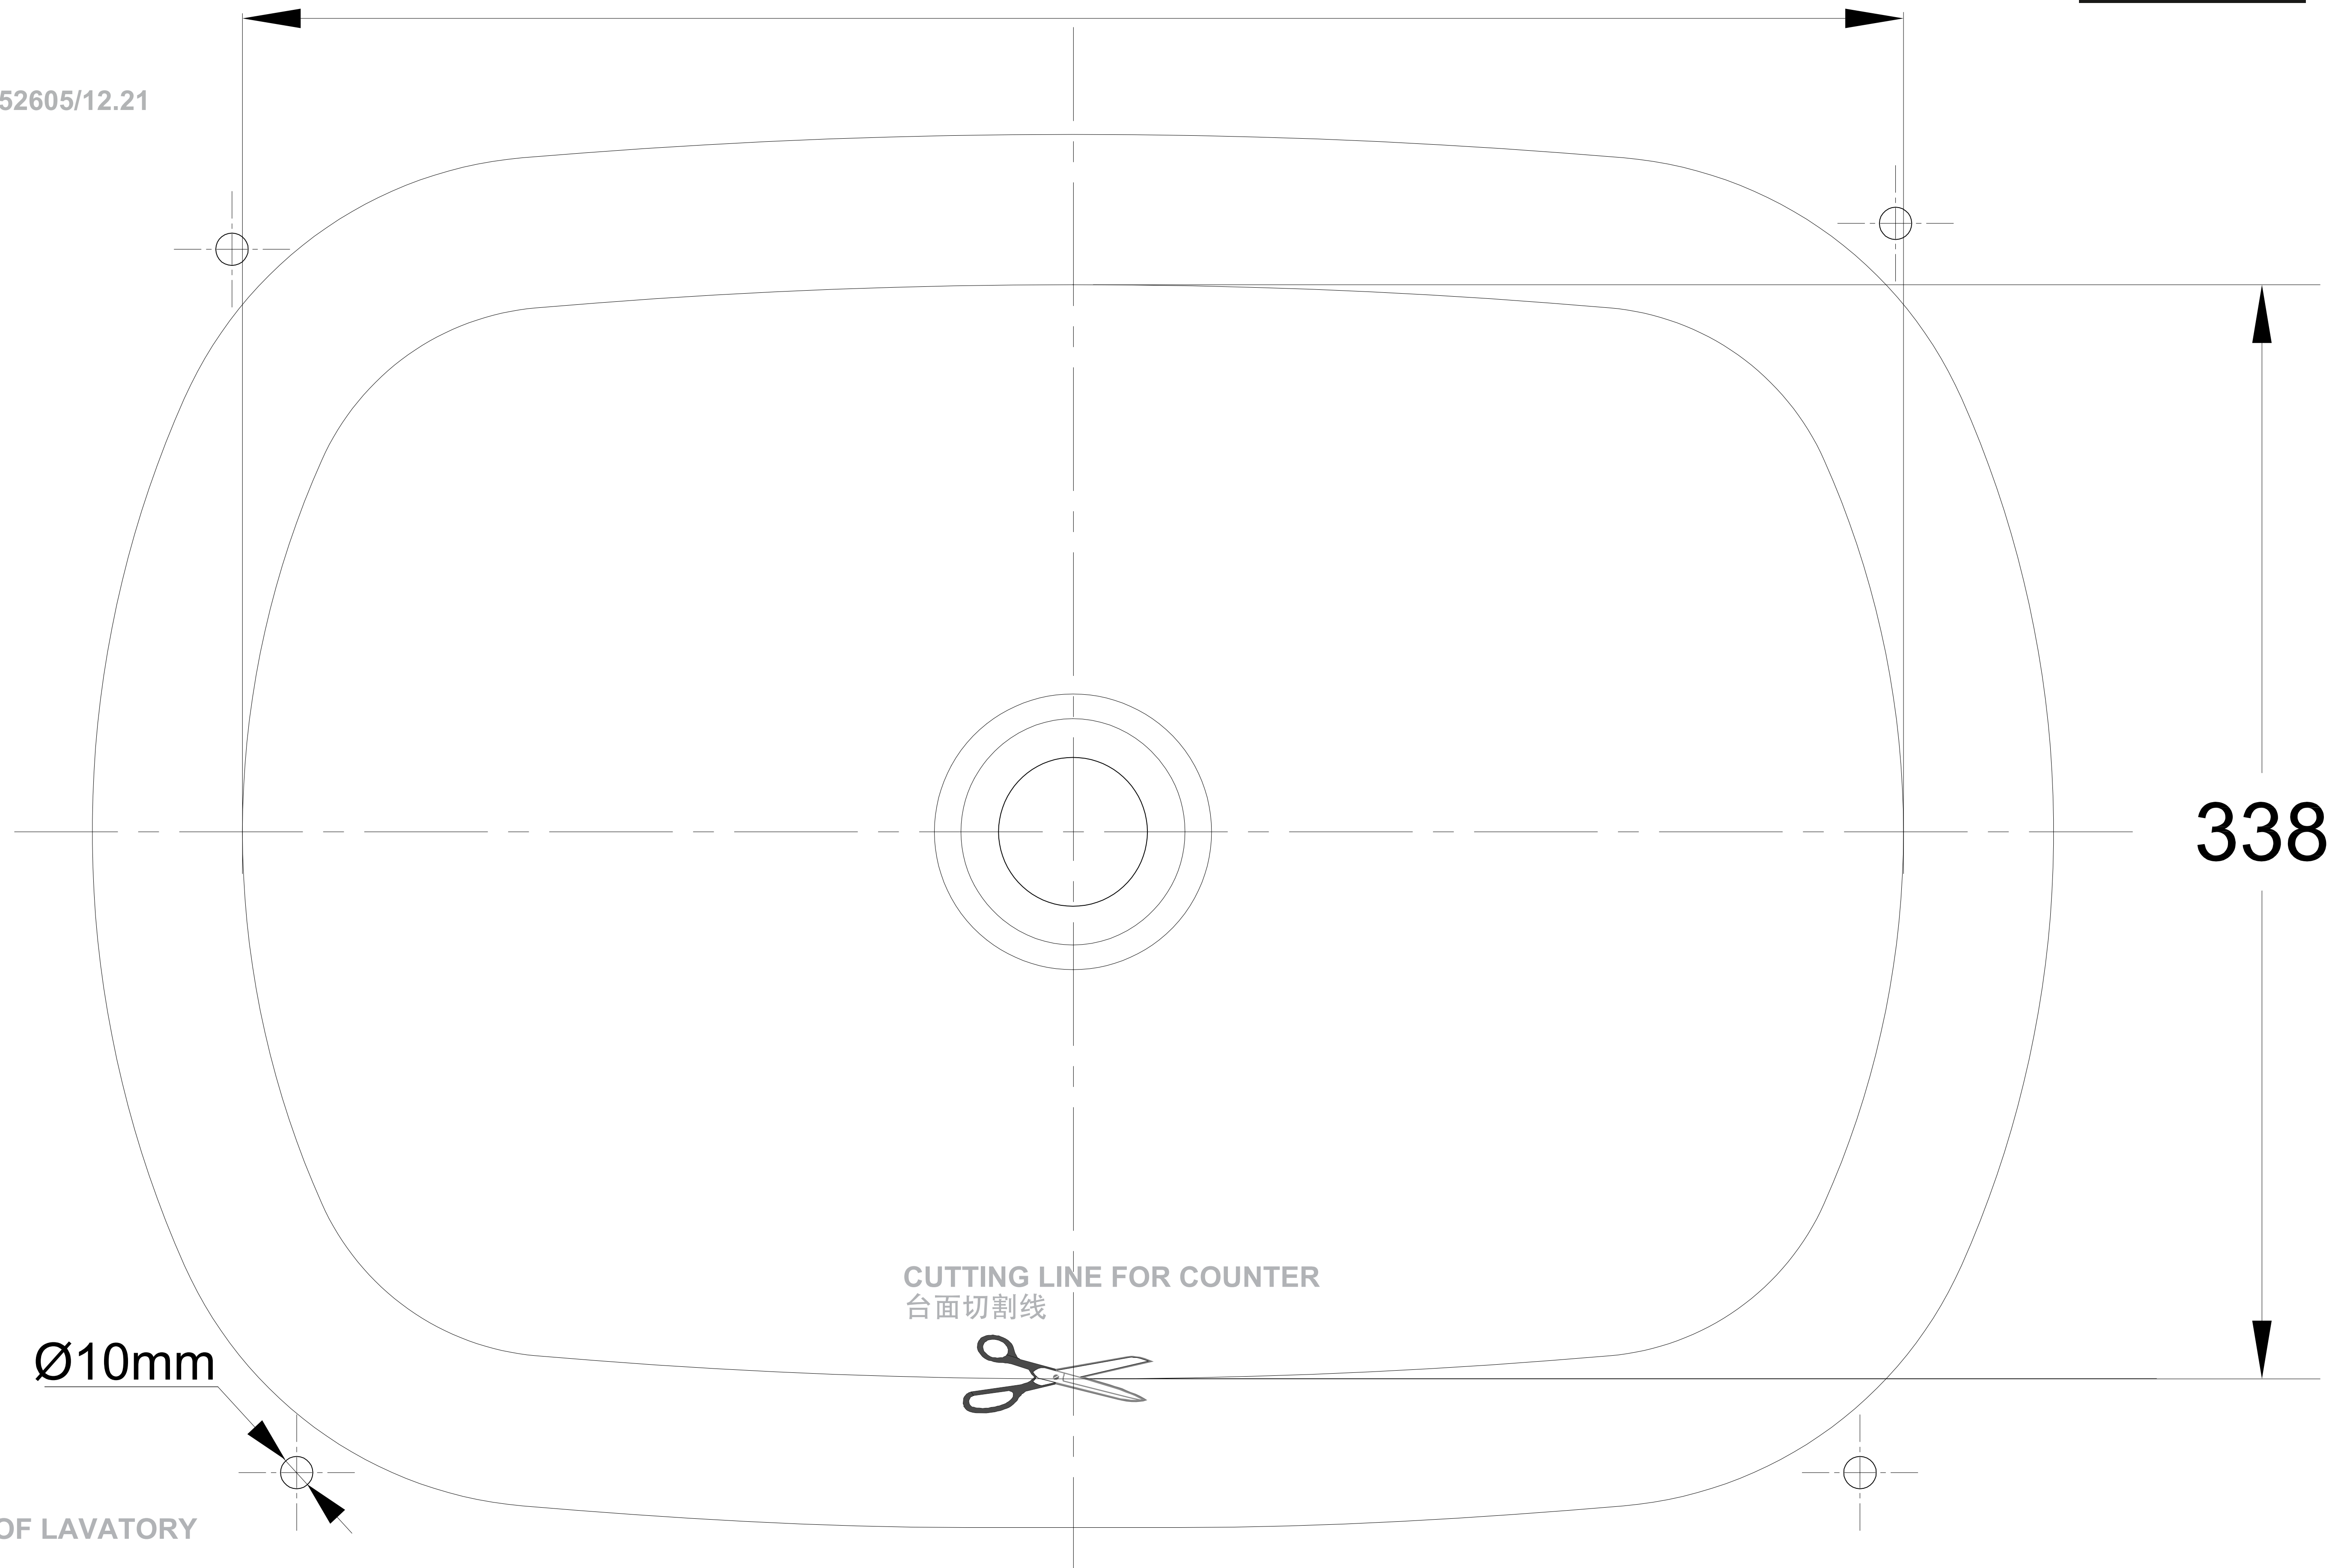

# Eurosmart washbasin under-counter 60

## Eurosmart台下盆60

### INSTALLATION TEMPLATE

安装切割图

39125001

99.0791.231/ECN 252605/12.21

FINISHED WALL  
完成墙面

Pure Freude  
an Wasser

513

338

CUTTING LINE FOR COUNTER  
台面切割线

Ø10mm

OUTER COUNTER OF LAVATORY  
洗面器外的台面