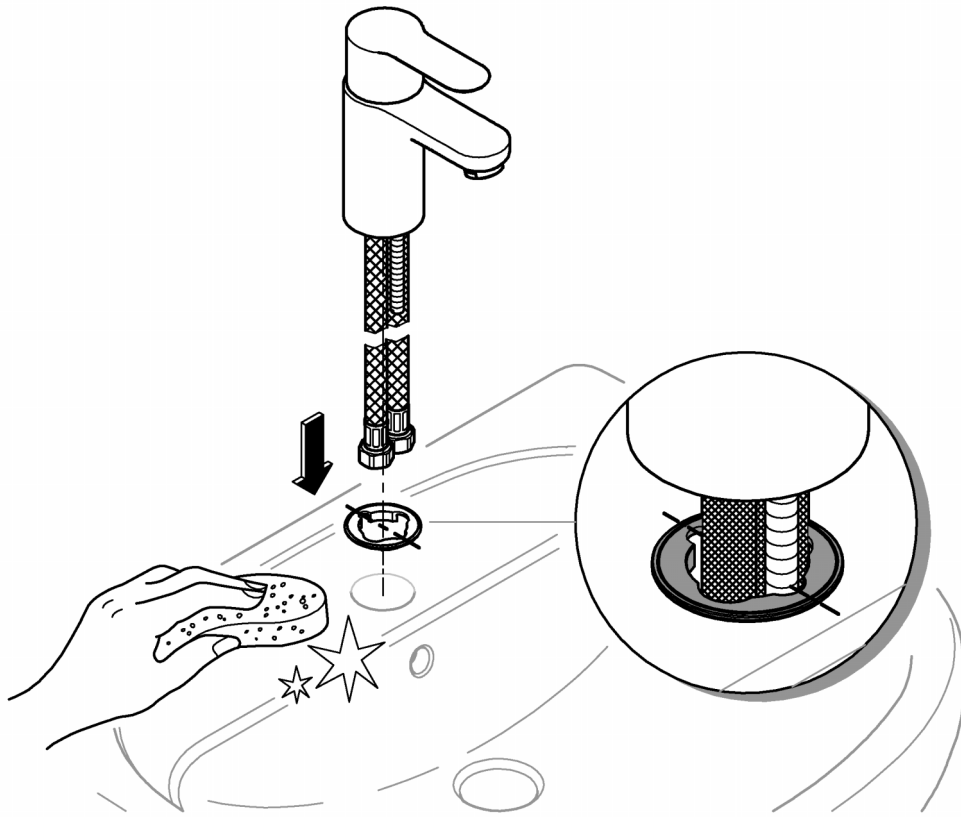

1

2

13mm
*19 017

3

24mm

MAINTENANCE 

Pure Freude
an Wasser

GROHE