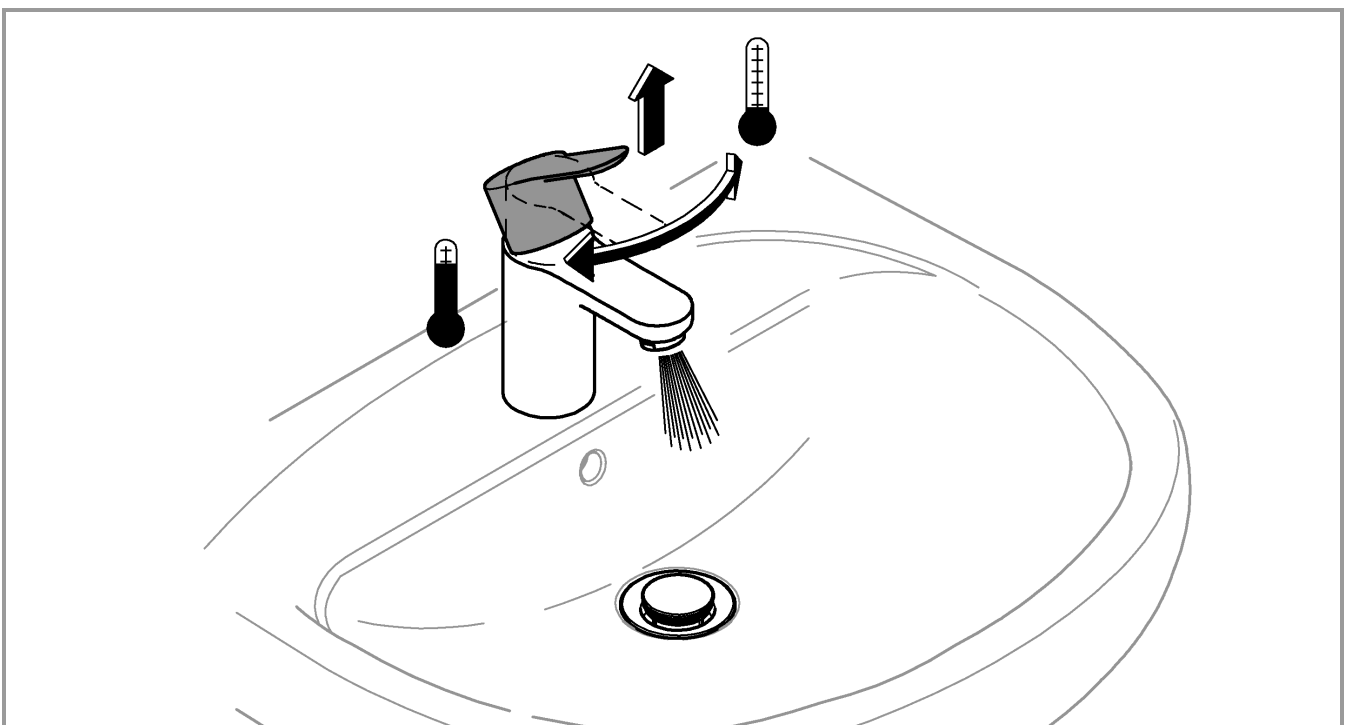

1

2

13mm
*19 017

3

24mm

MAINTENANCE 

Pure Freude
an Wasser

GROHE