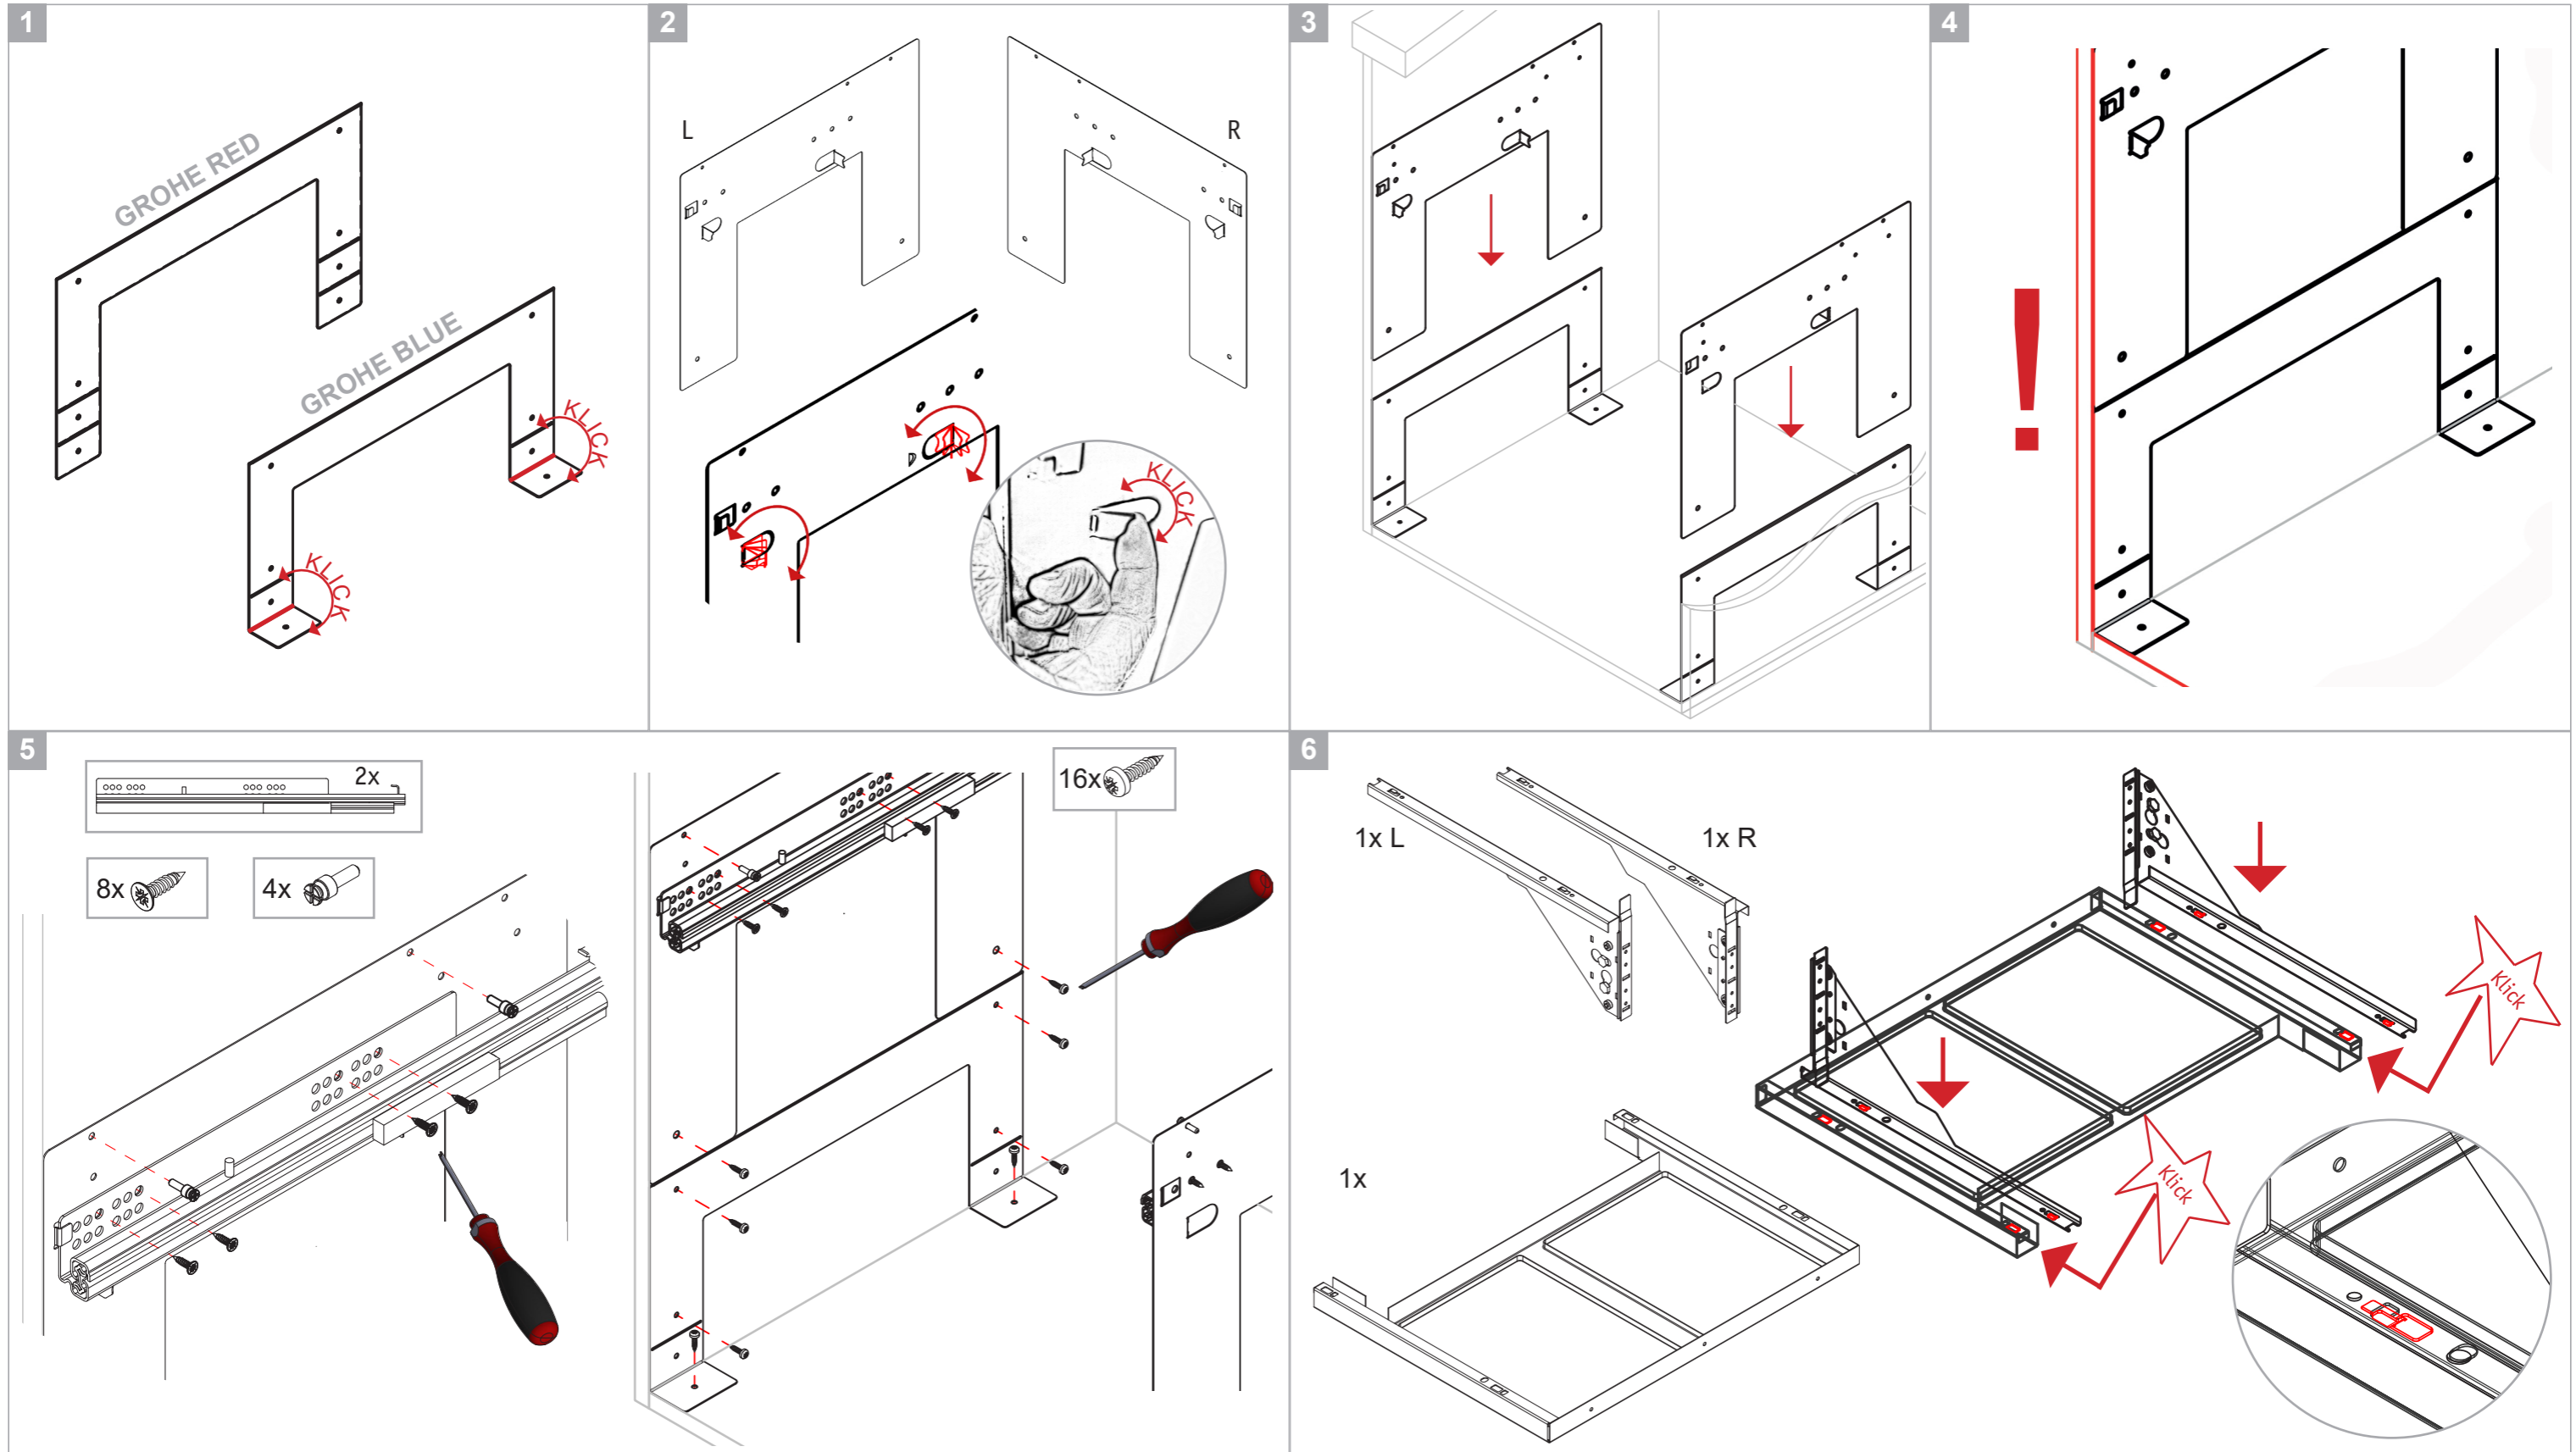

GROHE BLUE - WASTE SYSTEM

DESIGN + ENGINEERING
GROHE GERMANY

99.1425.031/ÄM 245912/06.19

www.grohe.com

Pure Freude
an Wasser

GROHE