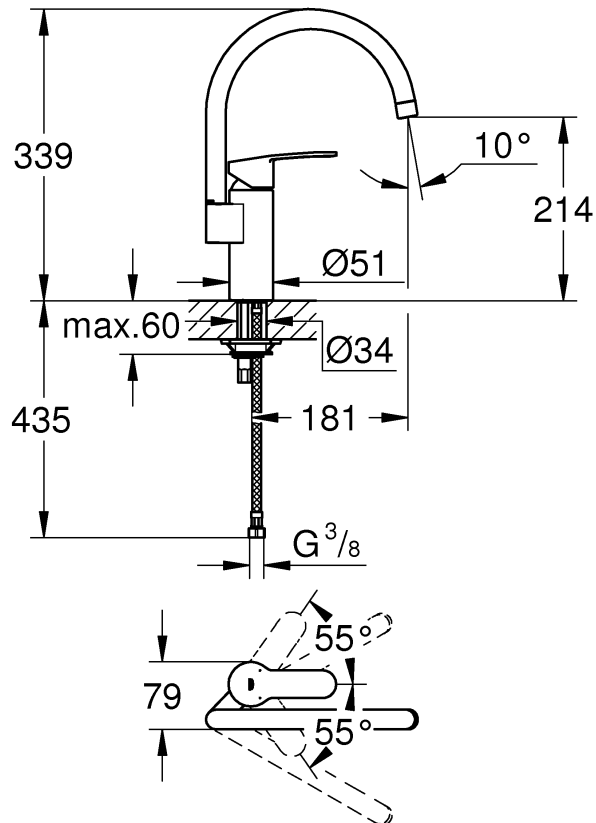

EUROSTYLE COSMOPOLITAN

DESIGN + ENGINEERING
GROHE GERMANY

99.0317.231/ÄM 244638/05.19

www.grohe.com

*Pure Freude
an Wasser*

30 220 (F)

30 221