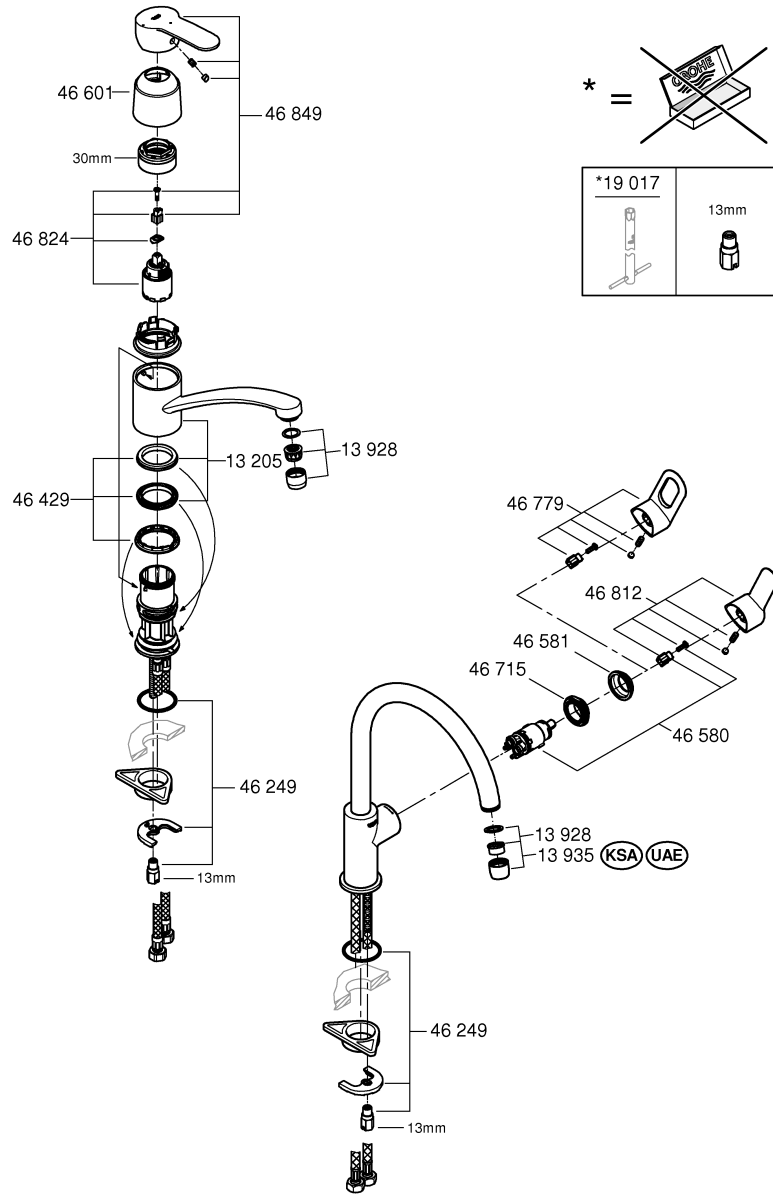

23 563
31 367
31 368