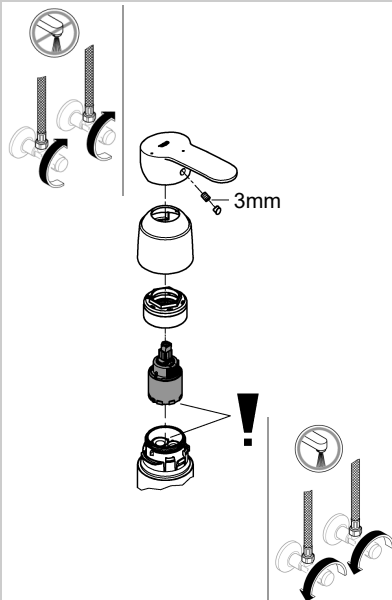

31 367
31 368

23 563