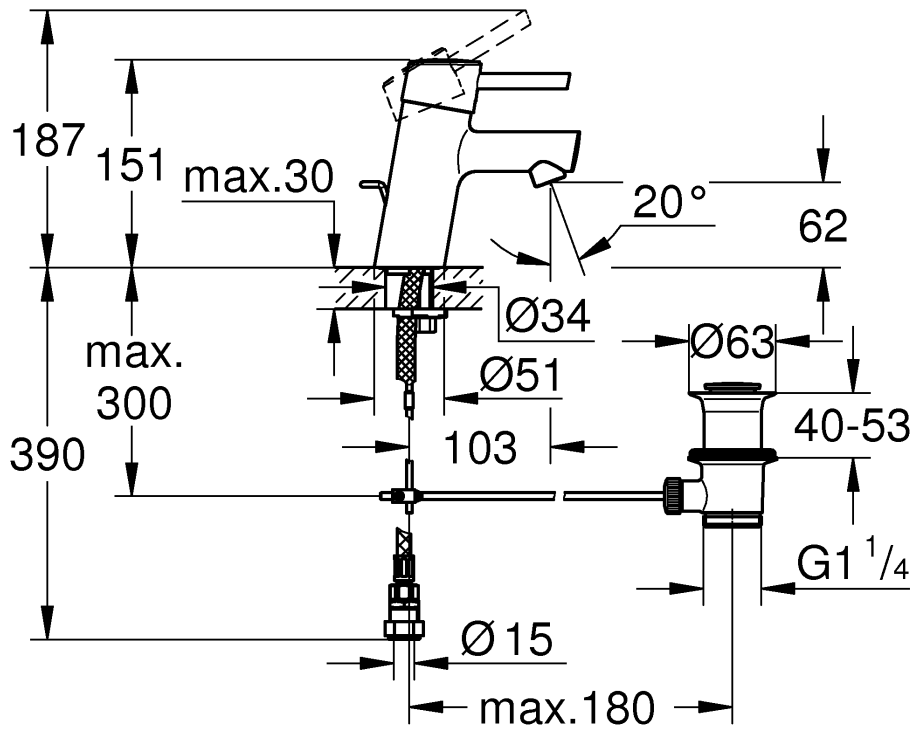

FEEL

DESIGN + ENGINEERING
GROHE GERMANY

99.1015.031/ÄM 240608/01.18

www.grohe.com

Pure Freude an Wasser

23 833