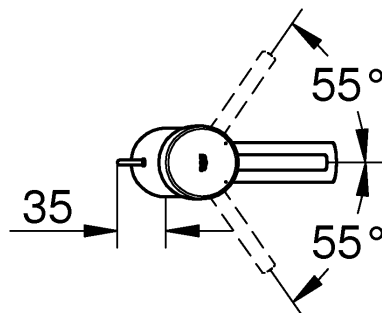

FEEL

DESIGN + ENGINEERING
GROHE GERMANY

99.1015.031/ÄM 240608/01.18

www.grohe.com

Pure Freude an Wasser

23 833