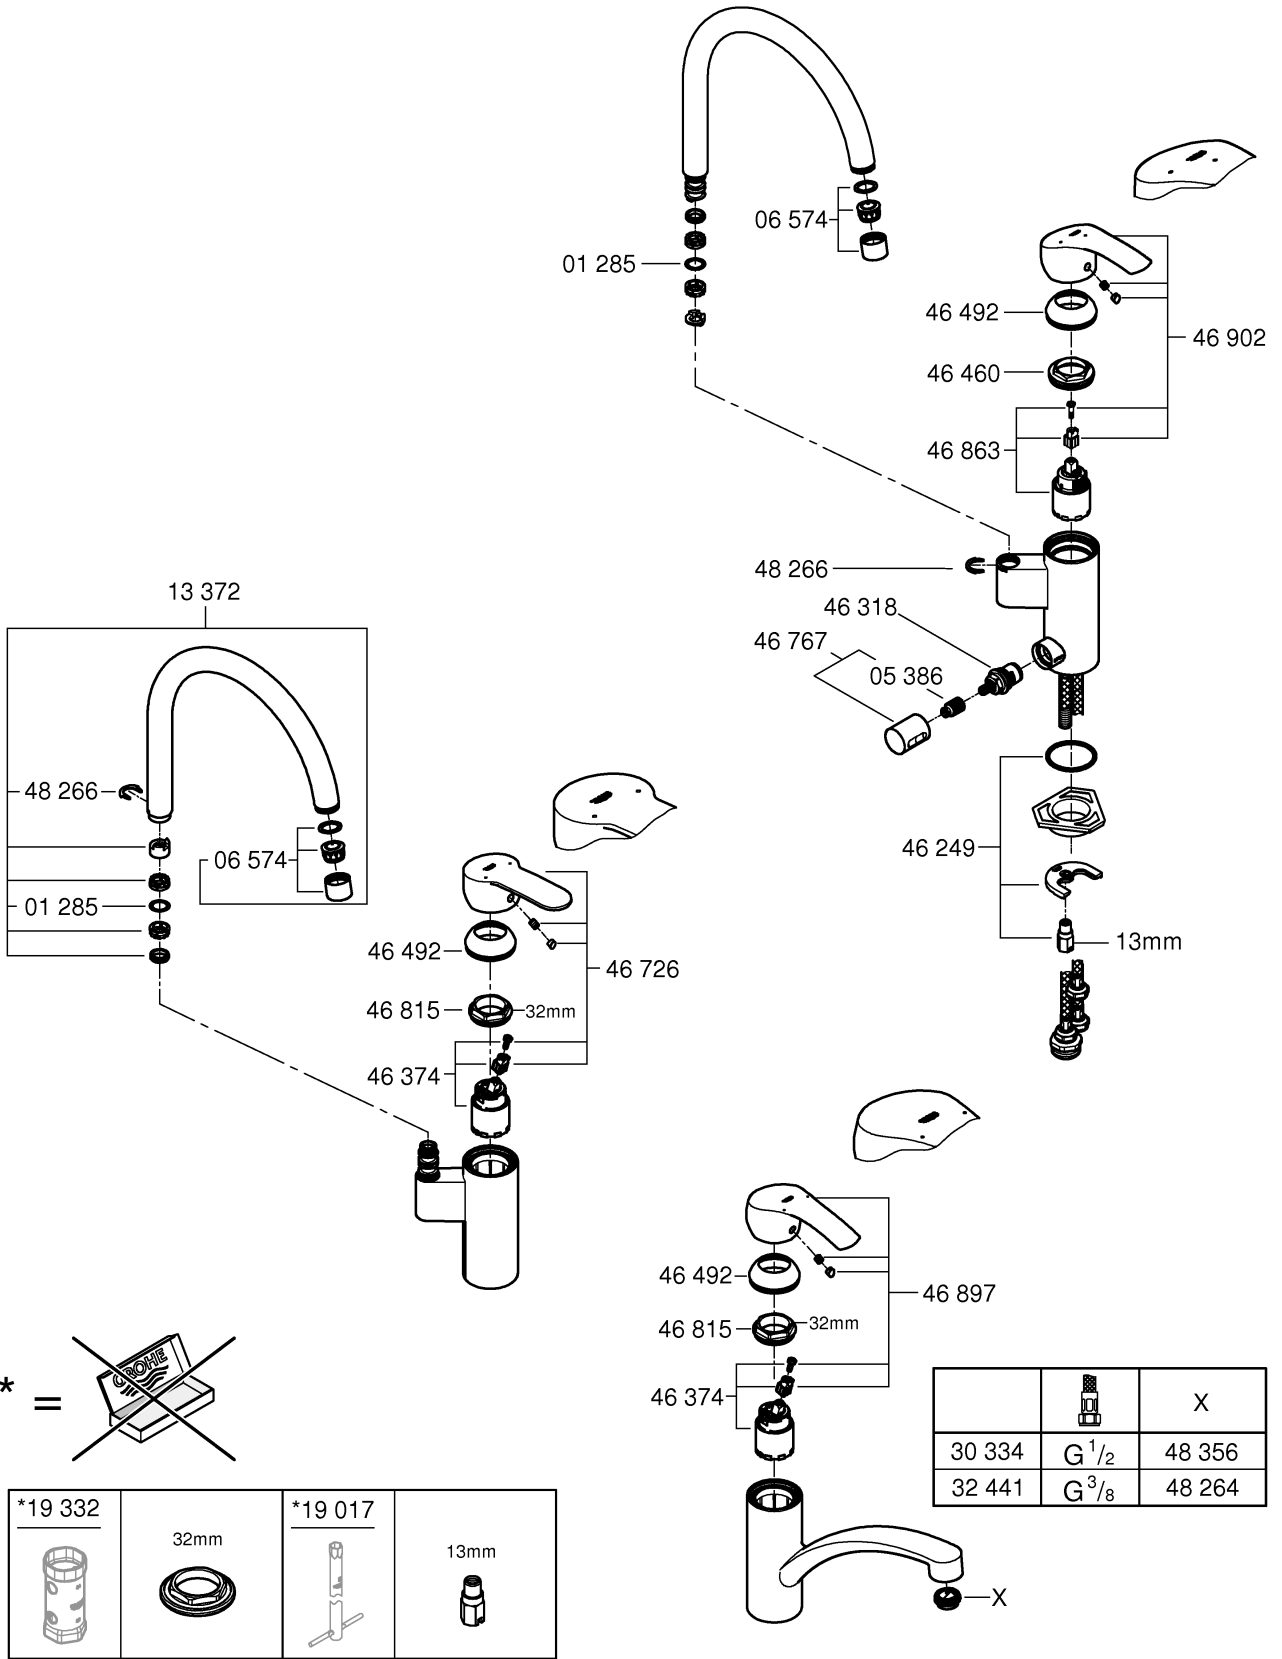

2b

1c

3mm

2,5mm

3mm

SERVICE

Pure Freude an Wasser

GROHE
WAVES