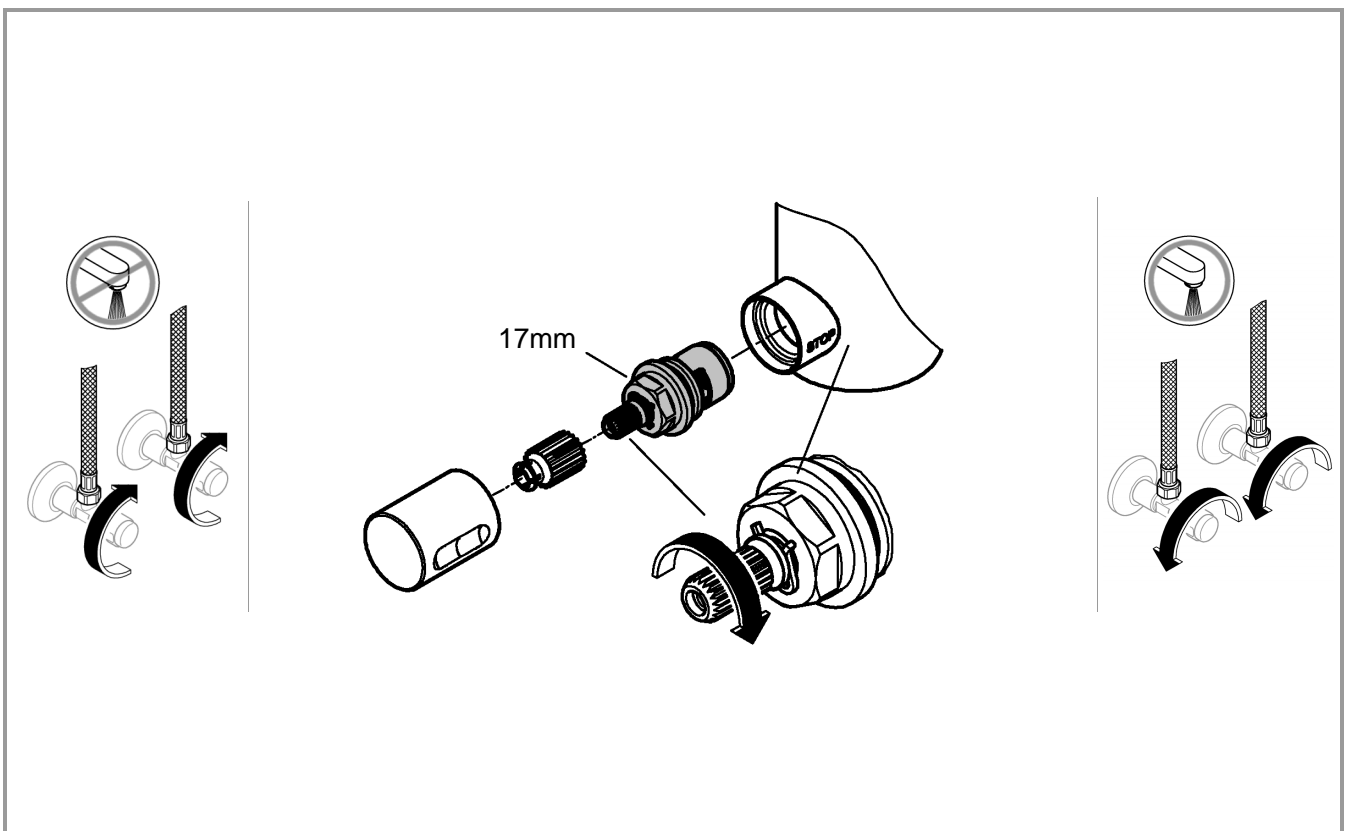

2b

1c

3mm

2,5mm

3mm

SERVICE

Pure Freude an Wasser

GROHE
WAVES