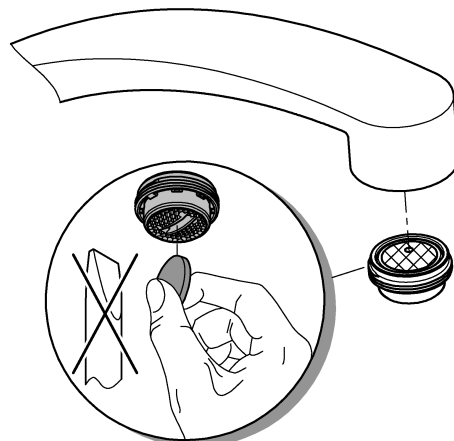

2b

1c

3mm

2,5mm

3mm

SERVICE

Pure Freude an Wasser

GROHE
WAVES