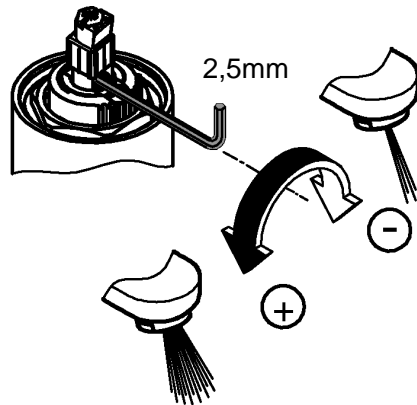

2b

1c

3mm

2,5mm

3mm

SERVICE

Pure Freude an Wasser

GROHE
WAVES