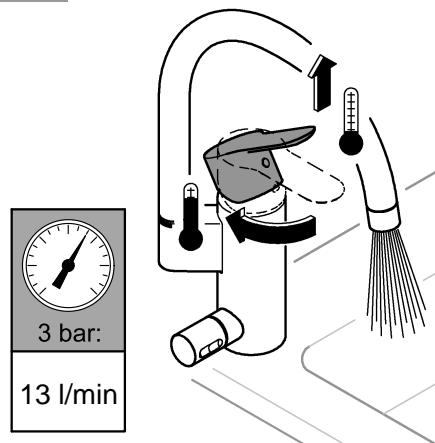

2b

1c

3mm

2,5mm

3mm

SERVICE

Pure Freude an Wasser

GROHE
WAVES