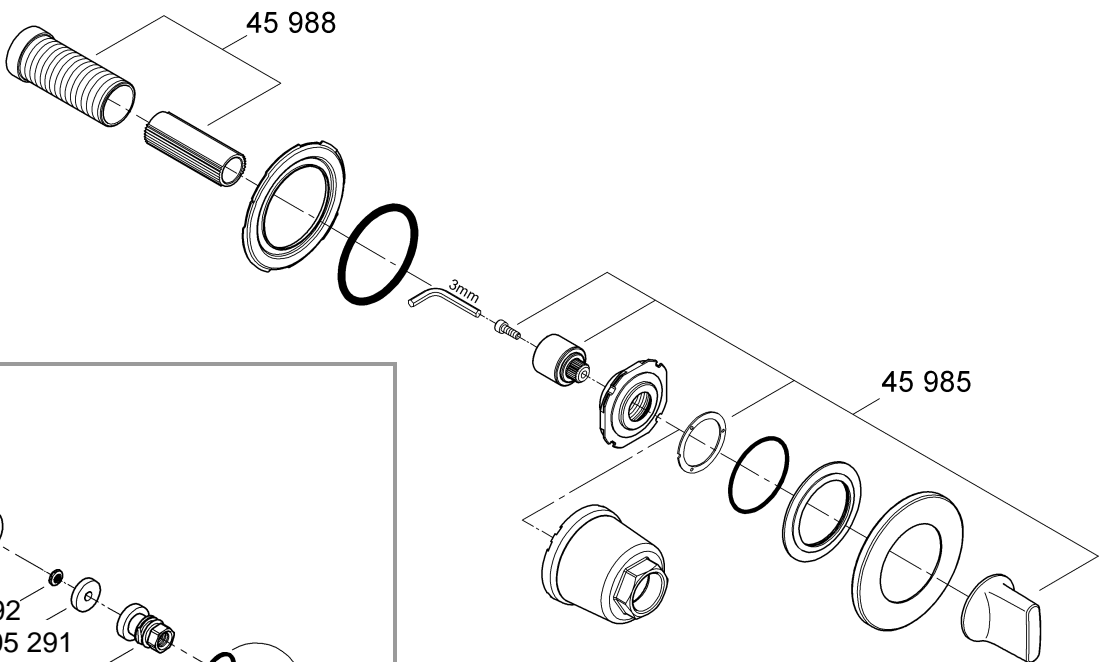

VERIS
DESIGN + ENGINEERING
GROHE GERMANY

96.377.131/ÄM 240487/07.17

www.grohe.com

*Pure Freude
an Wasser*

GROHE
WAVES

19 444

29 032

1