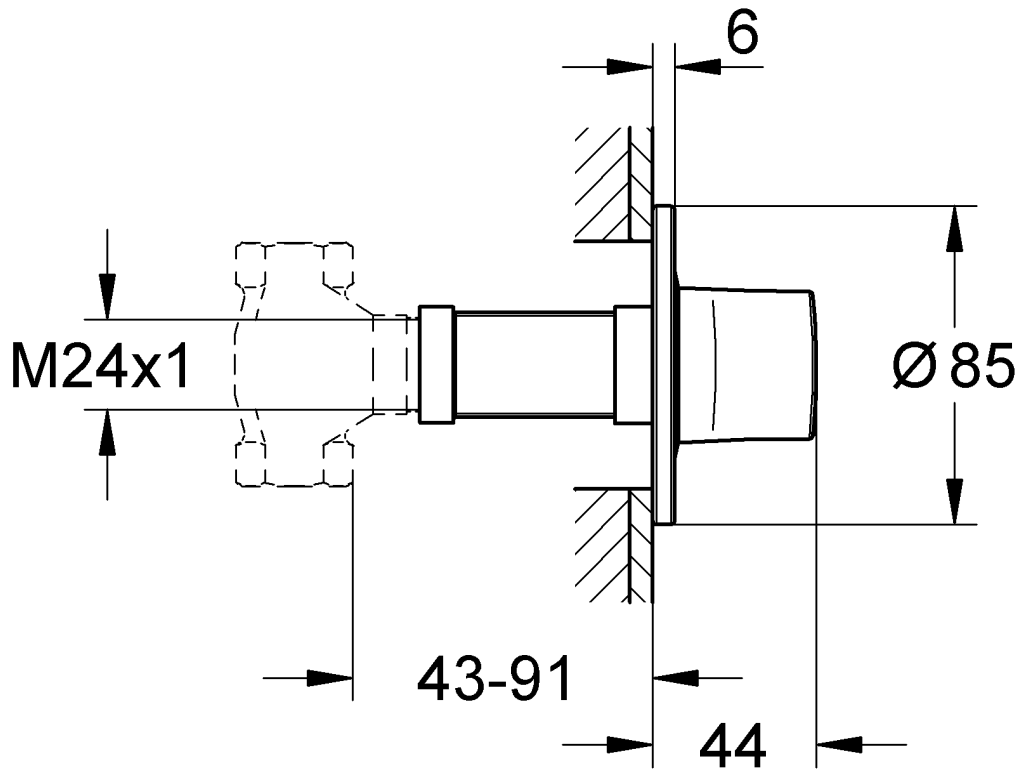

VERIS
DESIGN + ENGINEERING
GROHE GERMANY

96.377.131/ÄM 240487/07.17

www.grohe.com

*Pure Freude
an Wasser*

GROHE
WAVES

19 444

29 032

1