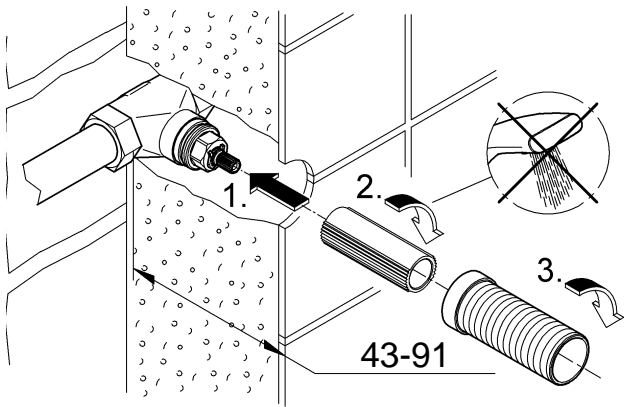

VERIS
DESIGN + ENGINEERING
GROHE GERMANY

96.377.131/ÄM 240487/07.17

www.grohe.com

*Pure Freude
an Wasser*

GROHE
WAVES

19 444

29 032

1