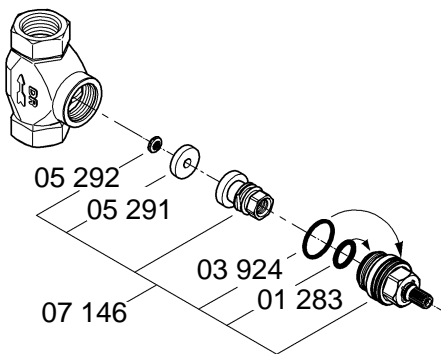

VERIS
DESIGN + ENGINEERING
GROHE GERMANY

96.377.131/ÄM 240487/07.17

www.grohe.com

*Pure Freude
an Wasser*

GROHE
WAVES

19 444

29 032

1