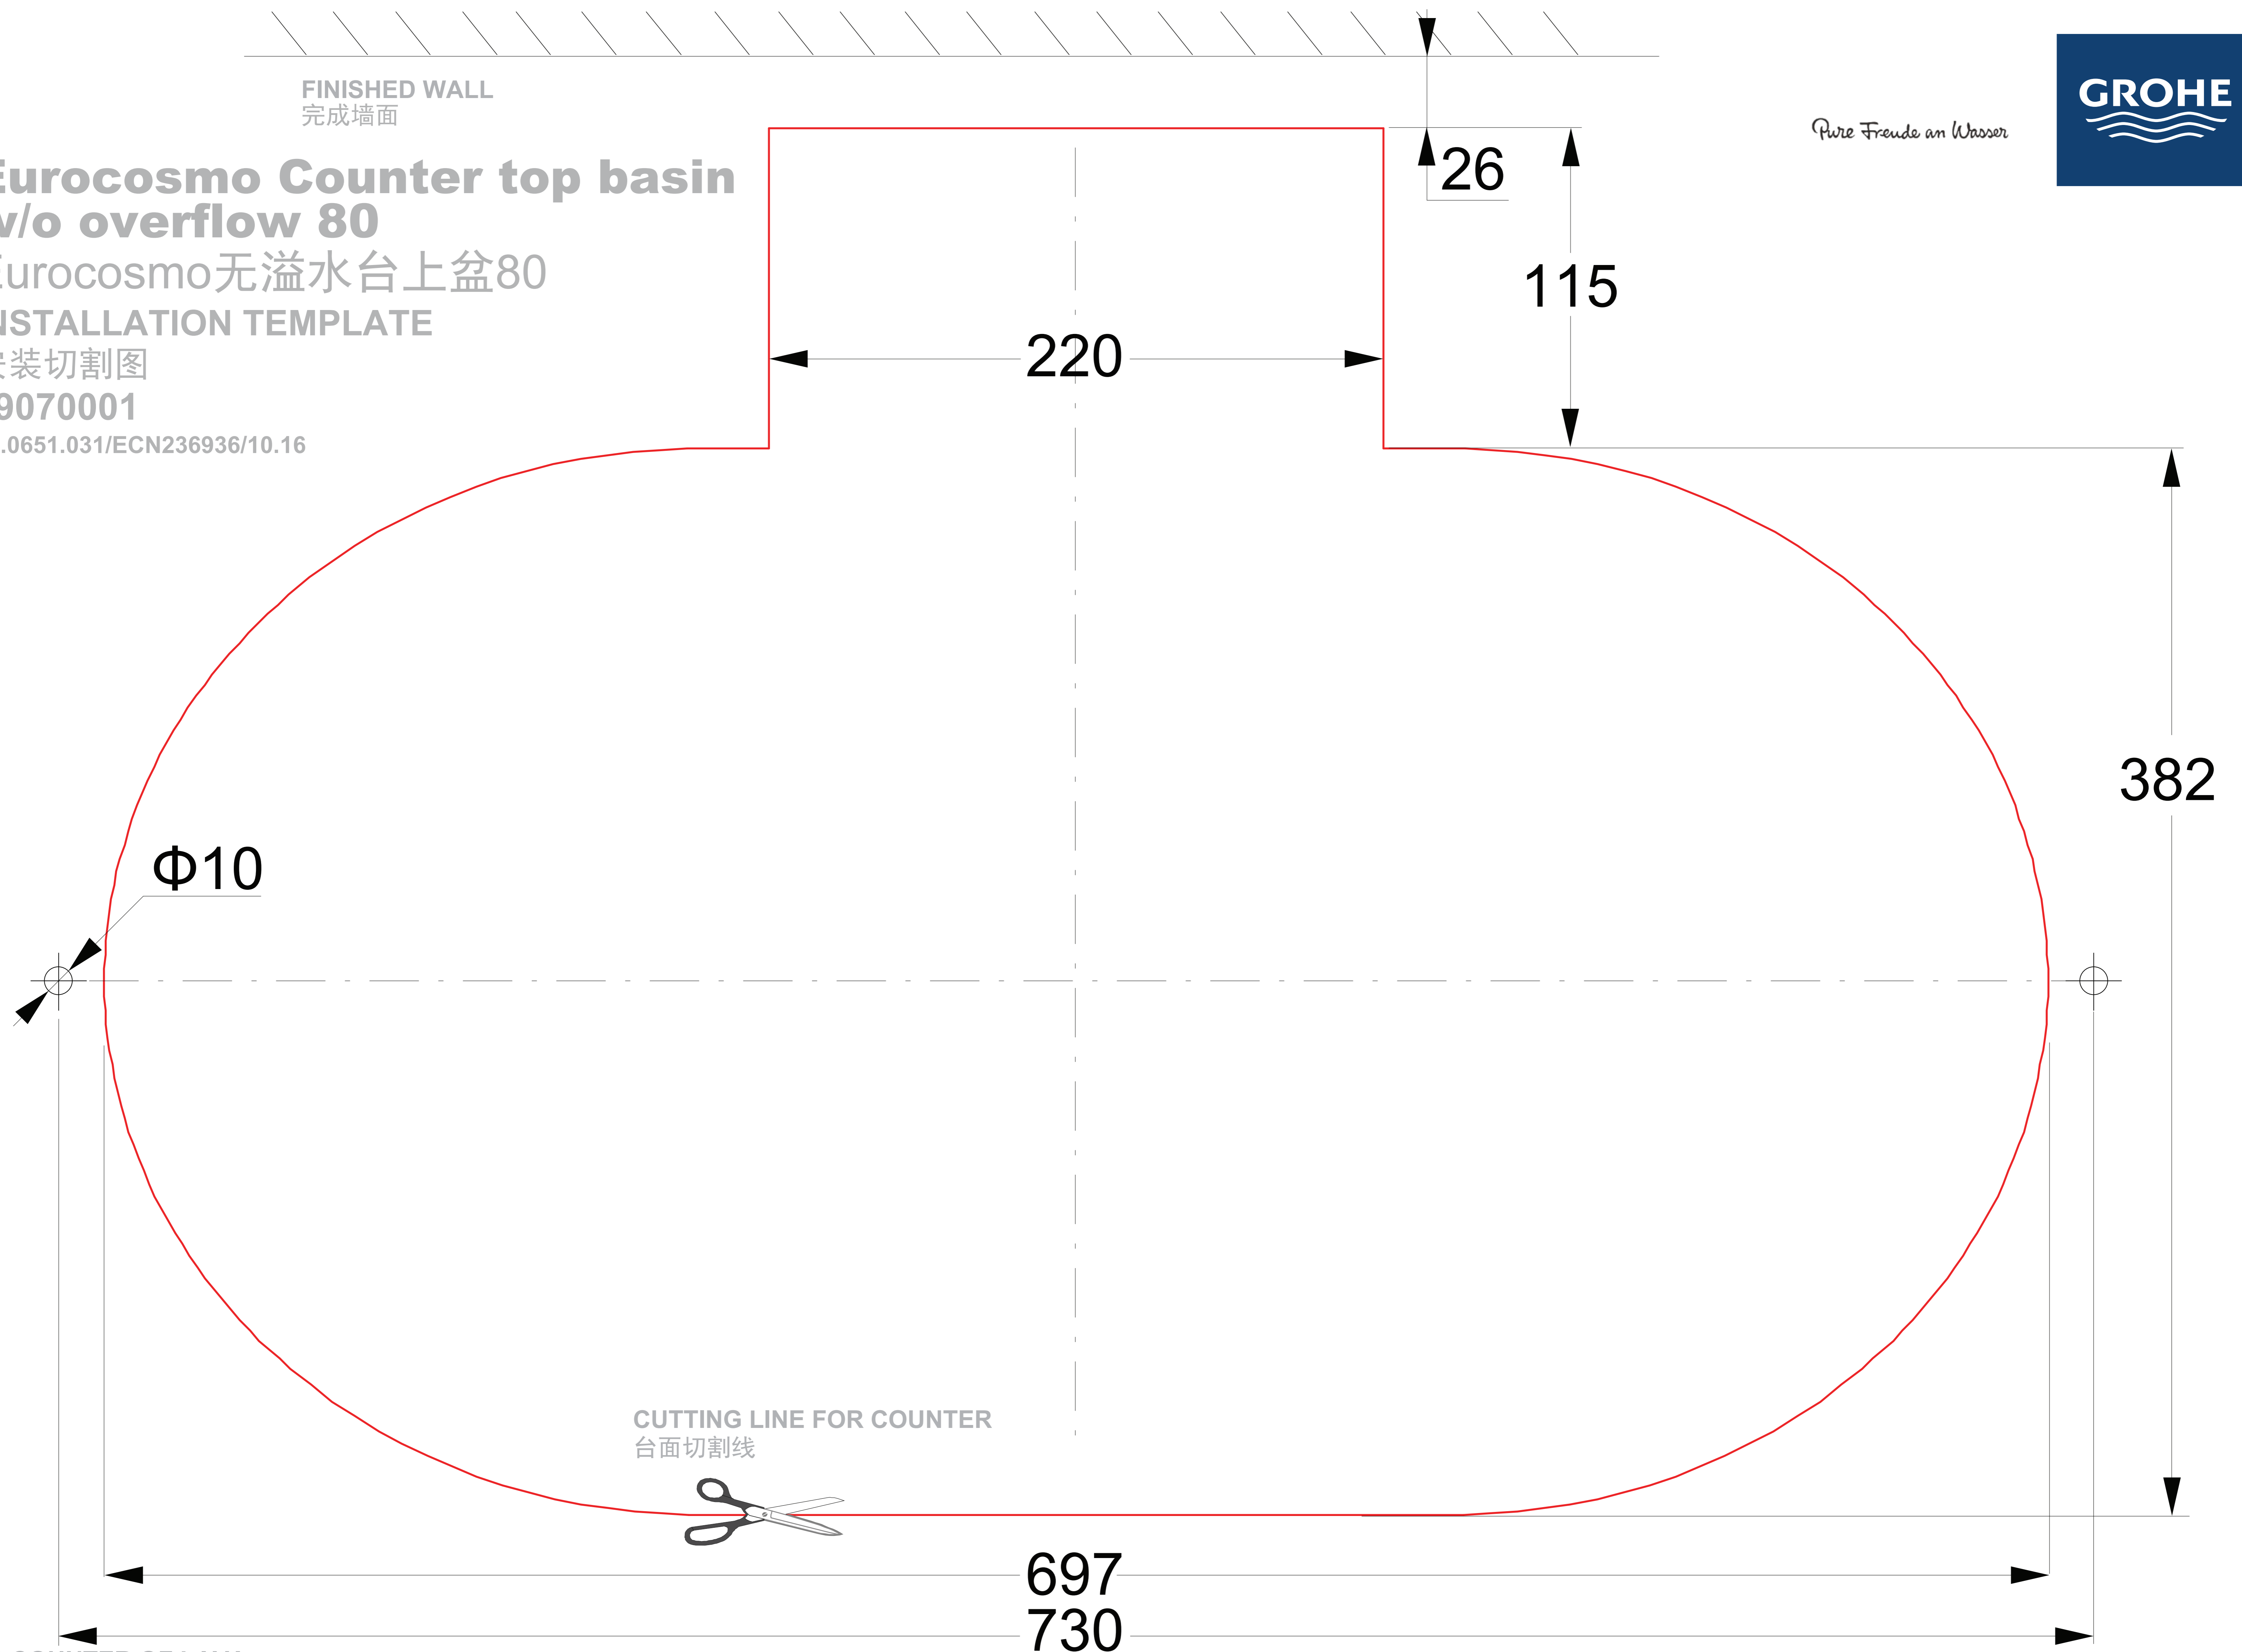

# Eurocosmo Counter top basin w/o overflow 80

Eurocosmo无溢水台上盆80

INSTALLATION TEMPLATE

安装切割图

39070001

99.0651.031/ECN236936/10.16

Φ10

220

26

115

382

697

730

CUTTING LINE FOR COUNTER  
台面切割线

OUTER COUNTER OF LAVAS  
洗面器外的台面