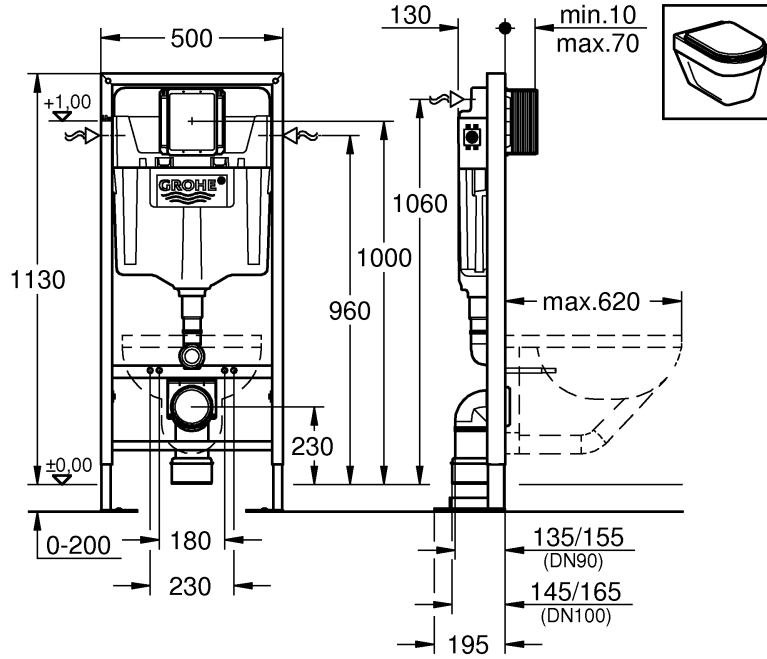

RAPID SL
DESIGN + ENGINEERING
GROHE GERMANY

99.515.131/ÄM 221470/01.15

www.grohe.com

Pure Freude an Wasser

 38 558

 38 779

* = 

1

2

3**4****5****6****7**

i

8

9

10

11

38 558