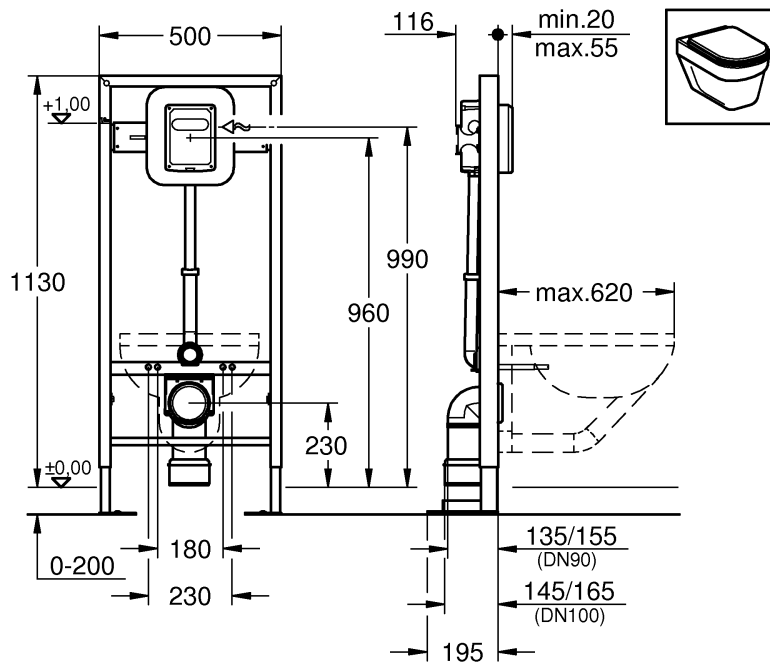

RAPID SL
DESIGN + ENGINEERING
GROHE GERMANY

99.515.131/ÄM 221470/01.15

www.grohe.com

Pure Freude an Wasser

 38 558

 38 779

* = 

1