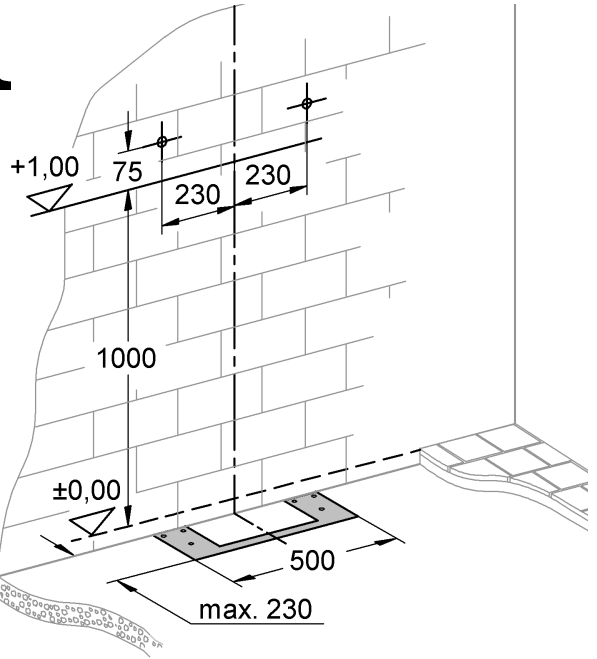

RAPID SL
DESIGN + ENGINEERING
GROHE GERMANY

99.515.131/ÄM 221470/01.15

www.grohe.com

Pure Freude an Wasser

 38 558

 38 779

* = 

1