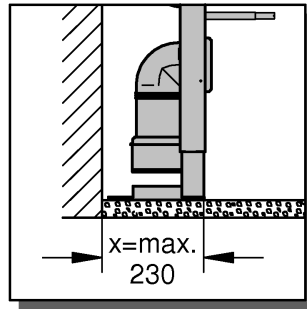

RAPID SL
DESIGN + ENGINEERING
GROHE GERMANY

99.515.131/ÄM 221470/01.15

www.grohe.com

Pure Freude an Wasser

 38 558

 38 779

* = 

1