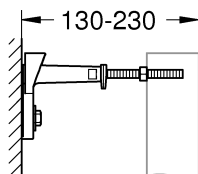

RAPID SL
DESIGN + ENGINEERING
GROHE GERMANY

99.515.131/ÄM 221470/01.15

www.grohe.com

Pure Freude an Wasser

 38 558

 38 779

* = 

1