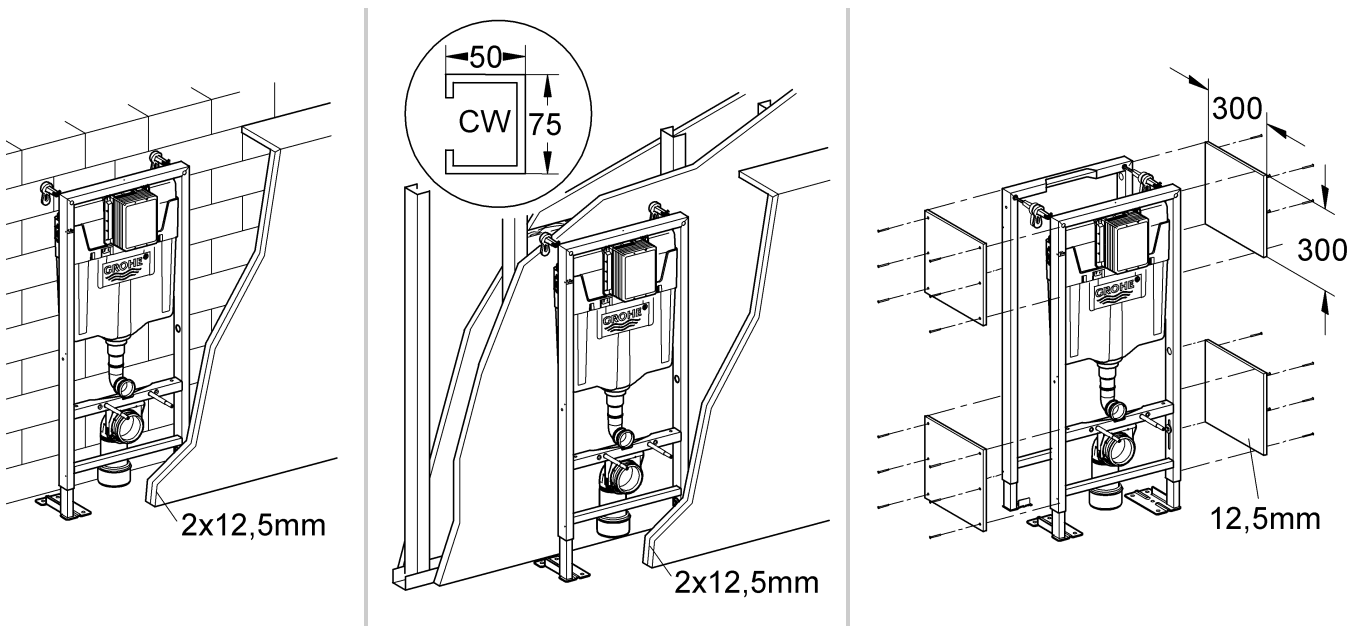

RAPID SL
DESIGN + ENGINEERING
GROHE GERMANY

99.515.131/ÄM 221470/01.15

www.grohe.com

Pure Freude an Wasser

 38 558

 38 779

* = 

1