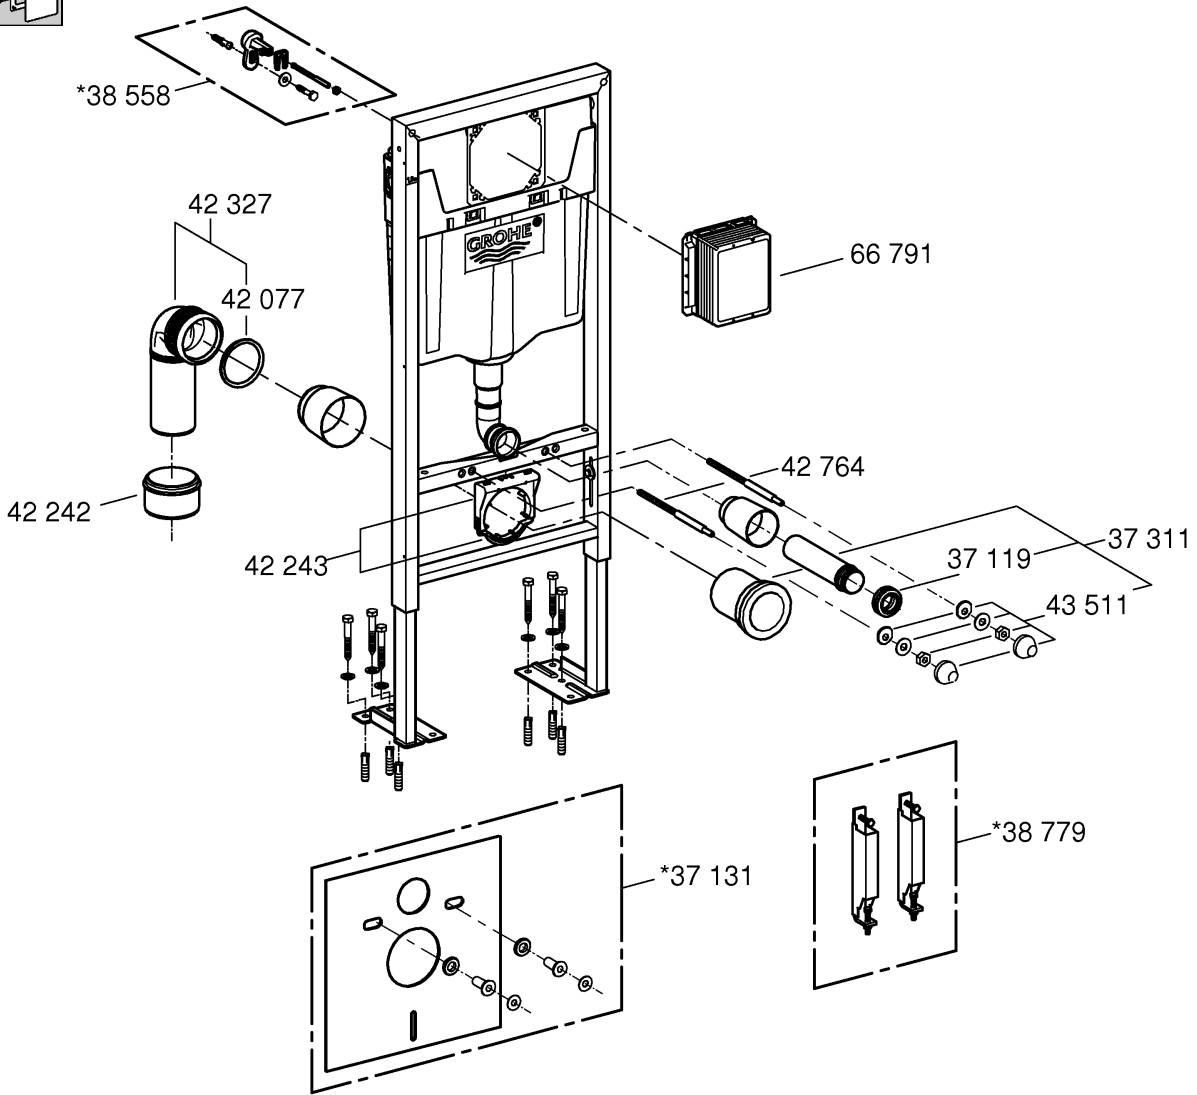

RAPID SL
DESIGN + ENGINEERING
GROHE GERMANY

99.515.131/ÄM 221470/01.15

www.grohe.com

Pure Freude an Wasser

 38 558

 38 779

* = 

1