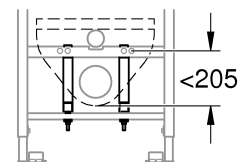

RAPID SL
DESIGN + ENGINEERING
GROHE GERMANY

99.515.131/ÄM 221470/01.15

www.grohe.com

Pure Freude an Wasser

 38 558

 38 779

* = 

1