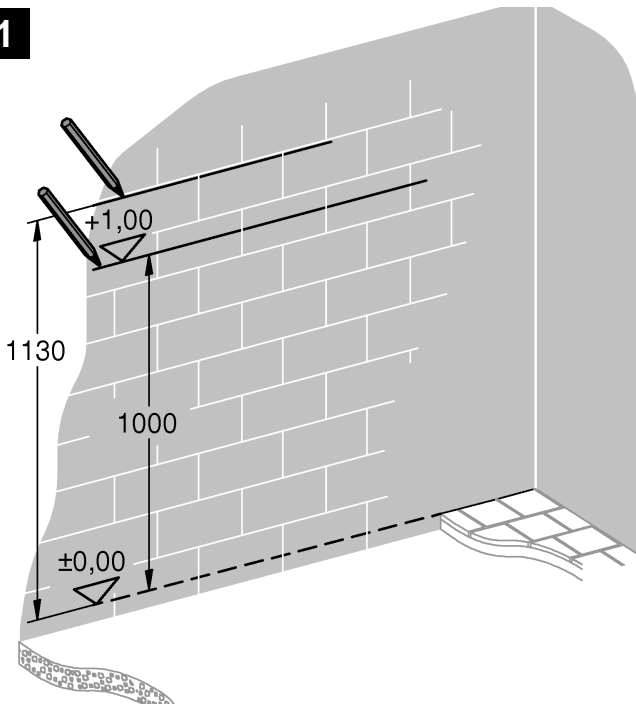

RAPID SL
DESIGN + ENGINEERING
GROHE GERMANY

99.515.131/ÄM 221470/01.15

www.grohe.com

Pure Freude an Wasser

 38 558

 38 779

* = 

1