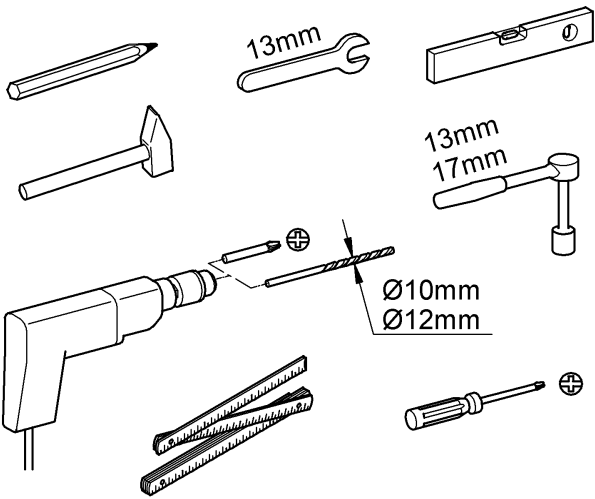

RAPID SL
DESIGN + ENGINEERING
GROHE GERMANY

99.515.131/ÄM 221470/01.15

www.grohe.com

Pure Freude an Wasser

 38 558

 38 779

* = 

1