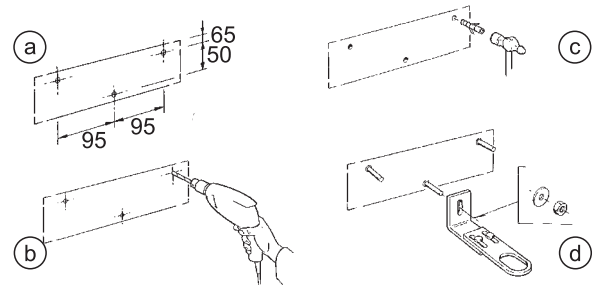

39158000
EUROCUBE - WALL HUNG

①

②