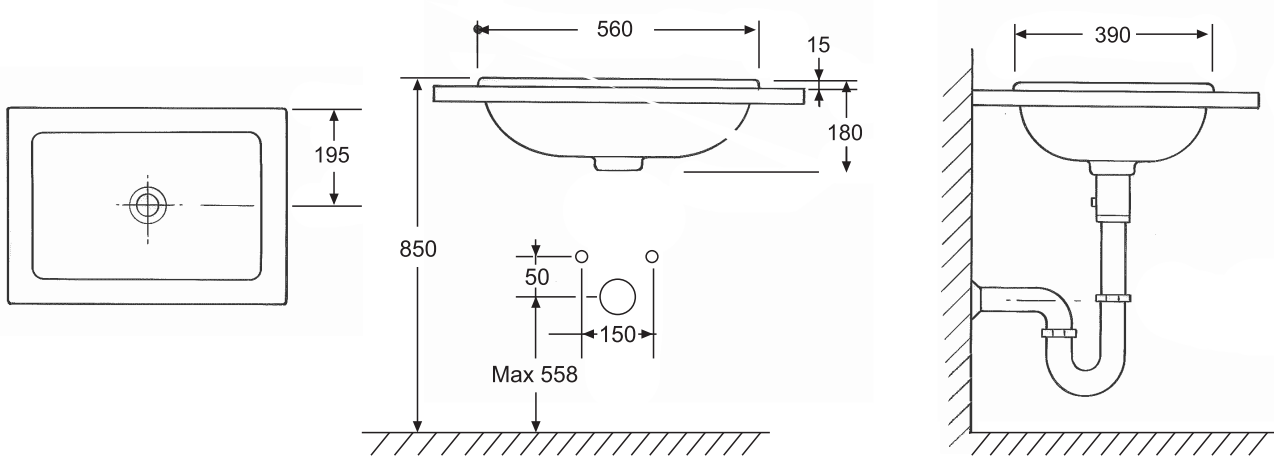

Dimension: mm

39160000
ESSENCE

Dimension: mm

39157000
EUROCUBE

Dimension: mm

39156000
EUROCUBE

Dimension: mm

39155000
EUROCUBE

Dimension: mm

39158000
EUROCUBE - SURFACE MOUNT

①

②

③

④

⑤

39158000
EUROCUBE - WALL HUNG