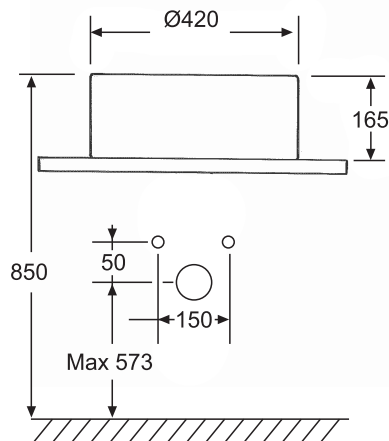

39156000
EUROCUBE

—— 1 X

39155000
EUROCUBE

—— 1 X

—— 4 X

39158000
EUROCUBE

Dimension: mm

39161000
ESSENCE

Dimension: mm

39160000
ESSENCE

Dimension: mm

39157000
EUROCUBE

Dimension: mm

39156000
EUROCUBE

Dimension: mm

39155000
EUROCUBE

Dimension: mm

39158000
EUROCUBE - SURFACE MOUNT

①

②

③

④

⑤

39158000
EUROCUBE - WALL HUNG