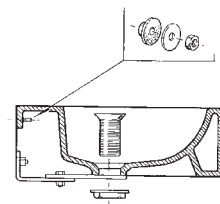

39158000
EUROCUBE - SURFACE MOUNT

①

②

③

④

⑤

39158000
EUROCUBE - WALL HUNG

①

②

③

④

⑤