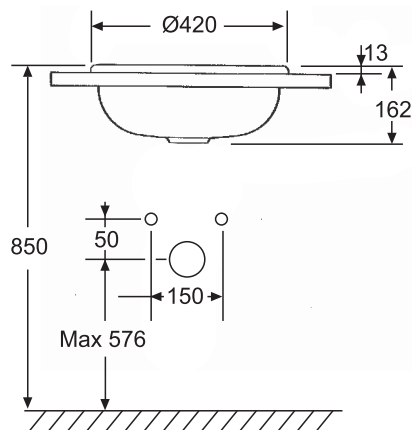

39156000
EUROCUBE

—— 1 X

39155000
EUROCUBE

—— 1 X

—— 4 X

39158000
EUROCUBE

Dimension: mm

39161000
ESSENCE

Dimension: mm

39160000
ESSENCE

Dimension: mm

39157000
EUROCUBE

Dimension: mm

39156000
EUROCUBE

Dimension: mm

39155000
EUROCUBE

Dimension: mm

39158000
EUROCUBE - SURFACE MOUNT

①

②

③

④

⑤

39158000
EUROCUBE - WALL HUNG