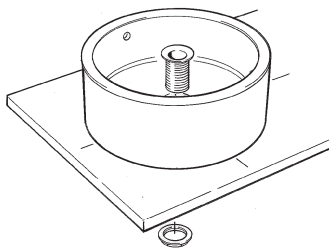

39161000
ESSENCE

①

39160000
ESSENCE

①

②

②

③

③

④

④