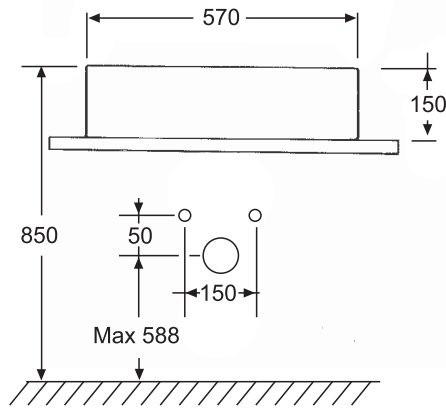

39156000
EUROCUBE

—— 1 X

39155000
EUROCUBE

—— 1 X

—— 4 X

39158000
EUROCUBE

Dimension: mm

39161000
ESSENCE

Dimension: mm

39160000
ESSENCE

Dimension: mm

39157000
EUROCUBE

Dimension: mm

39156000
EUROCUBE

Dimension: mm

39155000
EUROCUBE

Dimension: mm

39158000
EUROCUBE - SURFACE MOUNT

①

②

③

④

⑤

39158000
EUROCUBE - WALL HUNG