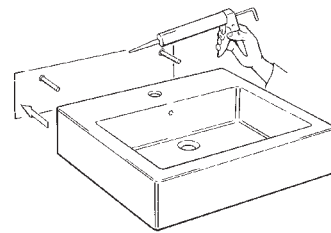

39158000
EUROCUBE - SURFACE MOUNT

①

②

③

④

⑤

39158000
EUROCUBE - WALL HUNG

①

②

③

④

⑤