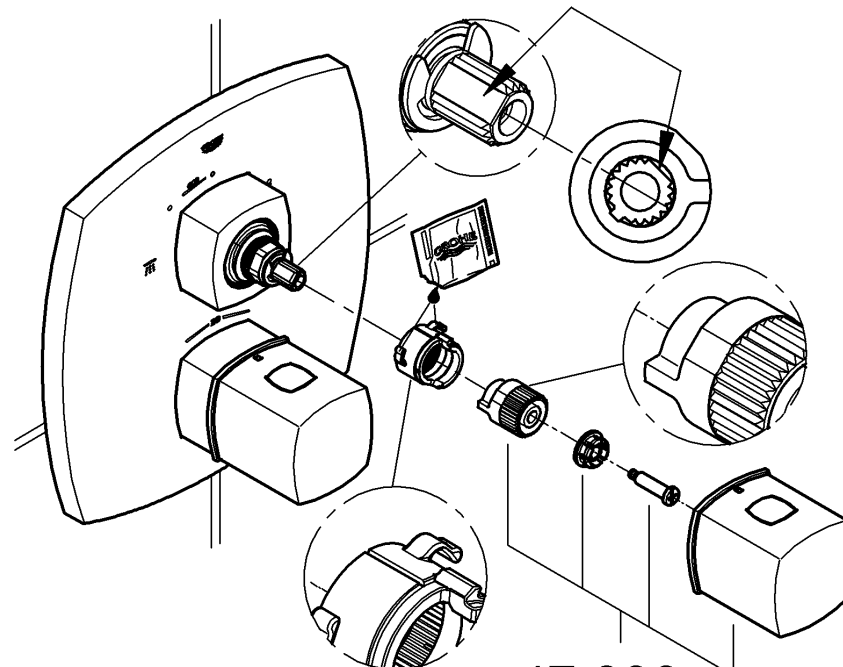

ENJOY WATER®

47 933

47 933

ENJOY WATER®

47 934

max. 43 °C

> 43 °C