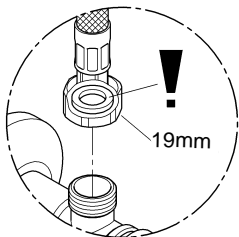

ENJOY WATER®

13mm

*19 017

3mm

2,5mm

3mm

32mm

19mm