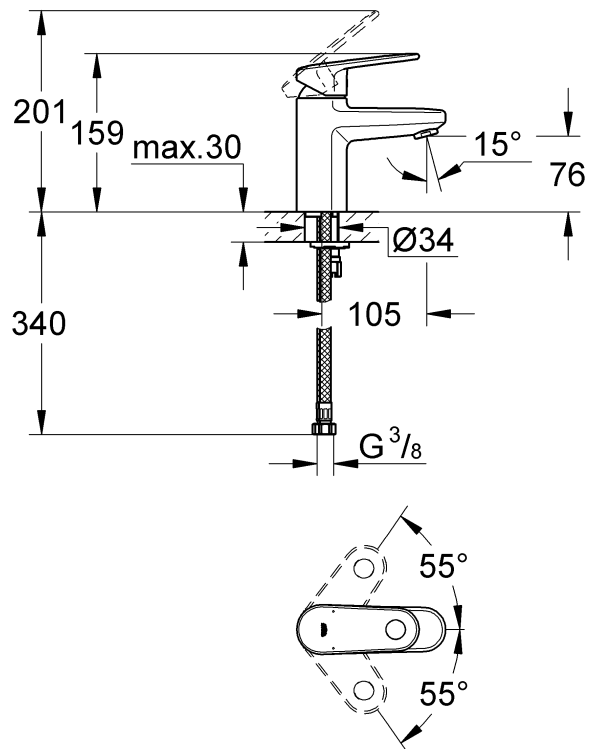

Please pass these instructions on to the end user of the fitting!