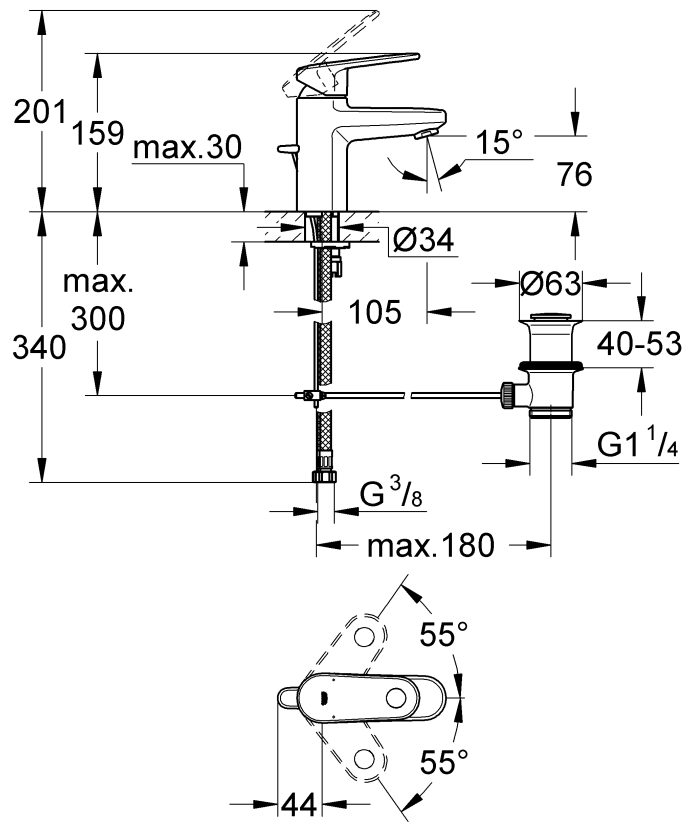

32 612

33 163