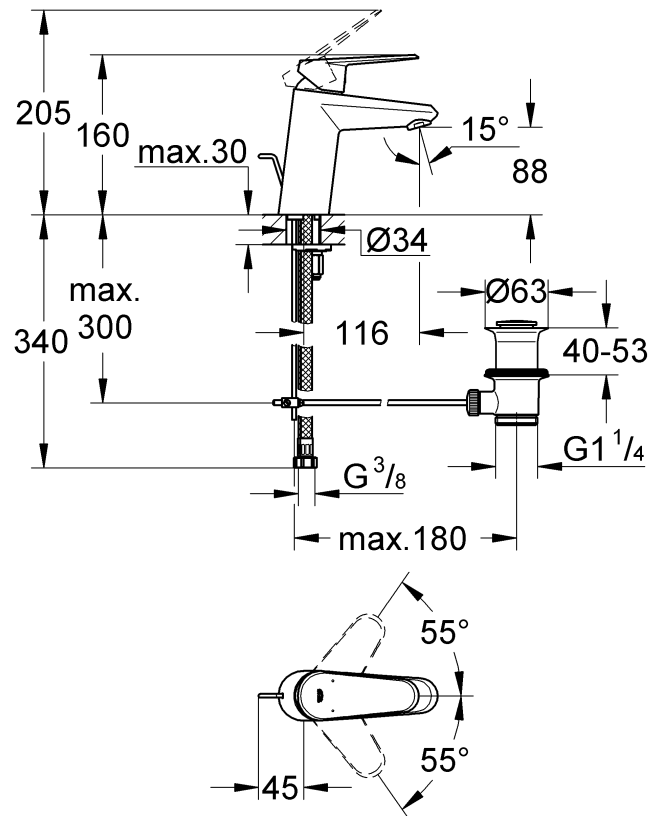

Please pass these instructions on to the end user of the fitting!