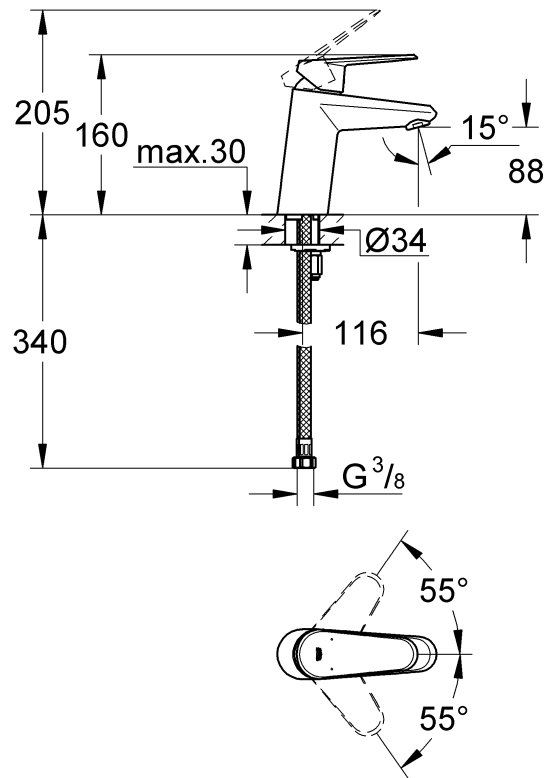

32 469

33 190