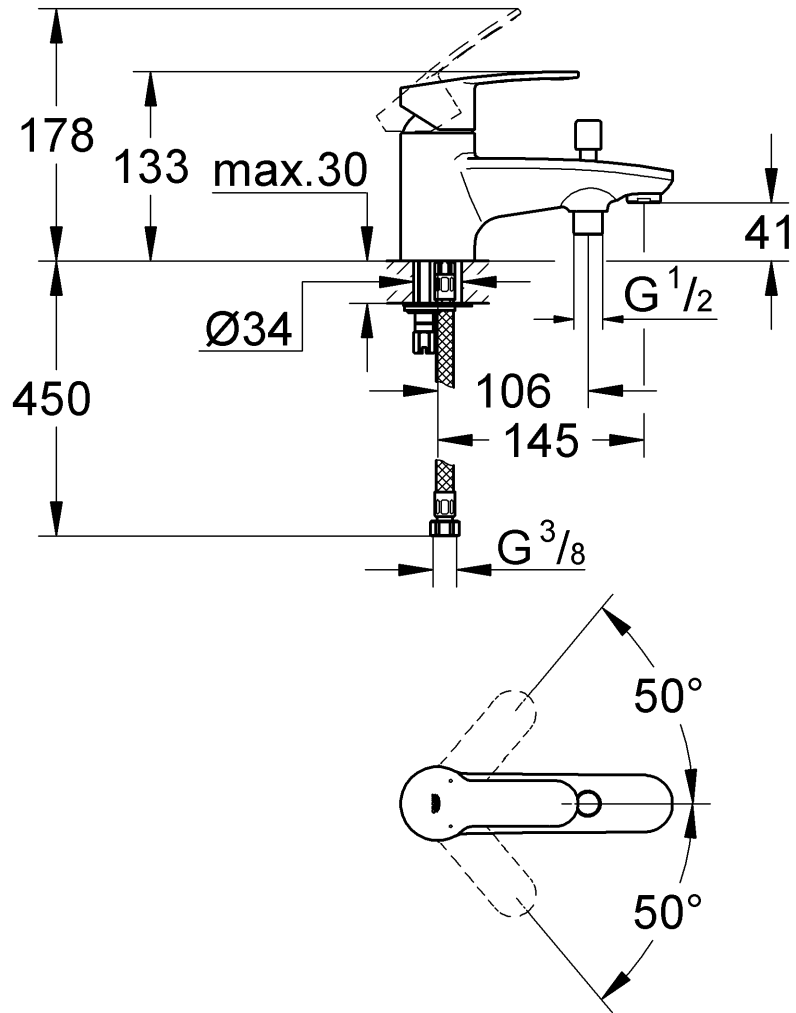

33 614

Eurostyle Cosmopolitan

Eurostyle Cosmopolitan

F1

GB1

Design & Quality Engineering GROHE Germany

99.535.031/ÄM 218690/11.10

GROHE
ENJOY WATER®