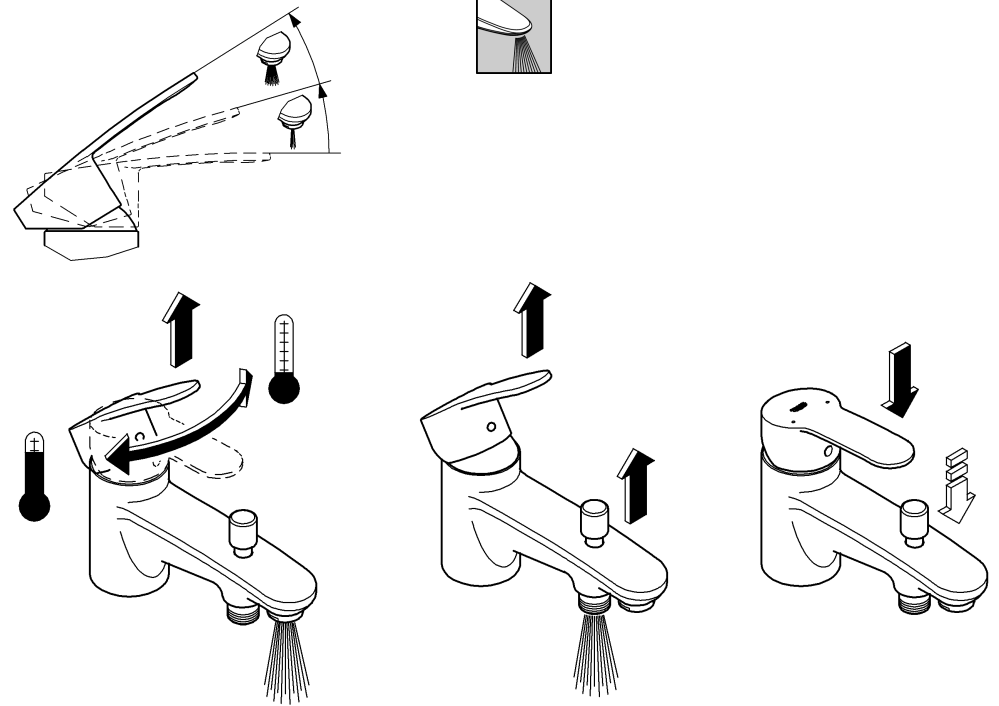

33 614

Eurostyle Cosmopolitan

Eurostyle Cosmopolitan

F1

GB1

Design & Quality Engineering GROHE Germany

99.535.031/ÄM 218690/11.10

GROHE
ENJOY WATER®