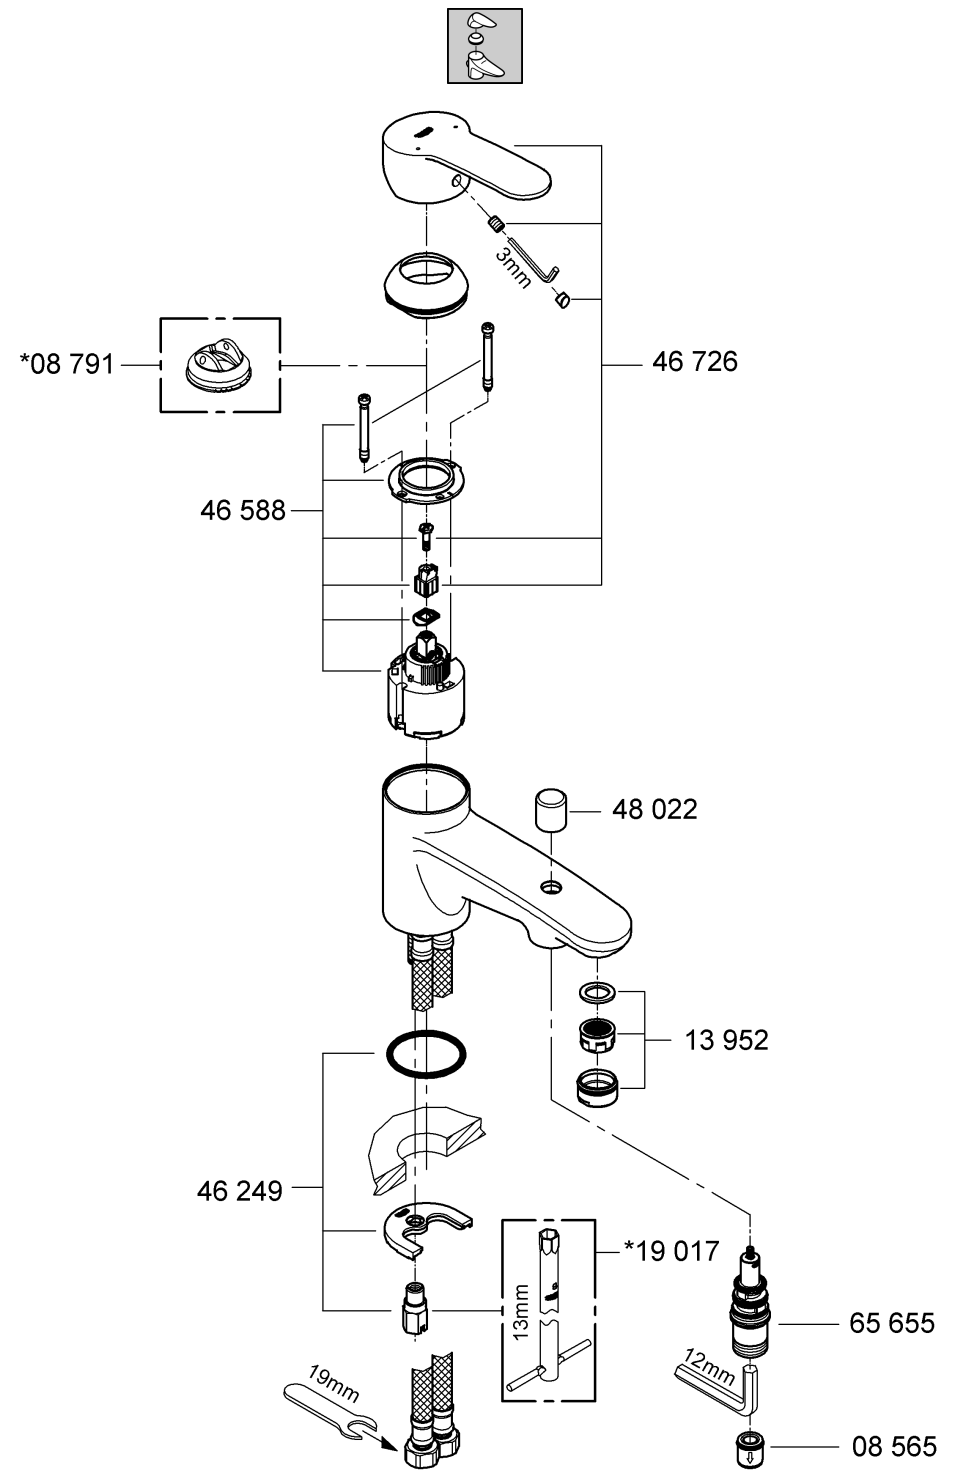

33 614

Eurostyle Cosmopolitan

Eurostyle Cosmopolitan

F1

GB1

Design & Quality Engineering GROHE Germany

99.535.031/ÄM 218690/11.10

GROHE
ENJOY WATER®