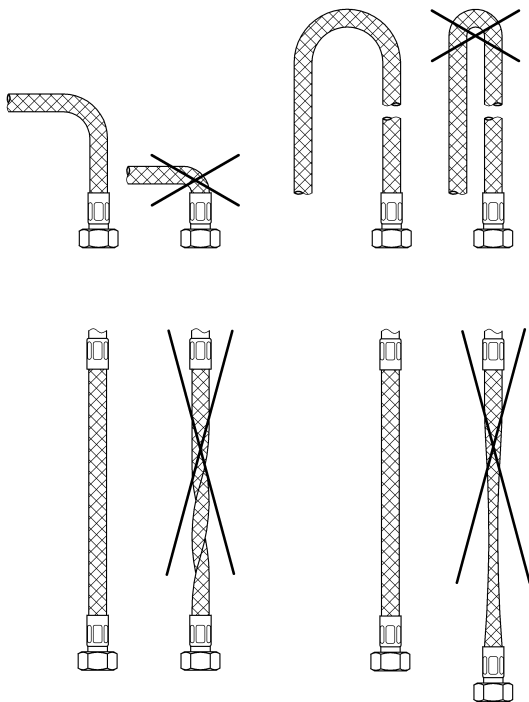

33 614

Eurostyle Cosmopolitan

Eurostyle Cosmopolitan

F1

GB1

Design & Quality Engineering GROHE Germany

99.535.031/ÄM 218690/11.10

GROHE
ENJOY WATER®