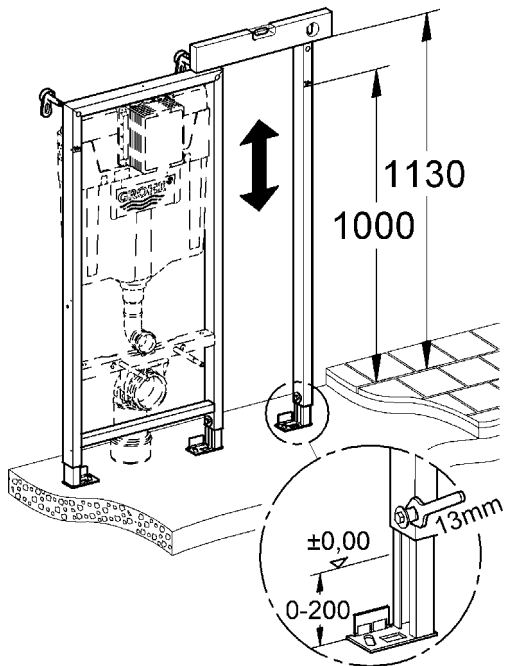

## Rapid SL

Design & Quality Engineering GROHE Germany

94.494.331/ÄM 214071/06.09

**GROHE**  
  
ENJOY WATER®

**38 549**  
**(1130mm)**

**38 550**  
**(985mm)**

38 550  
(820mm)

**D**