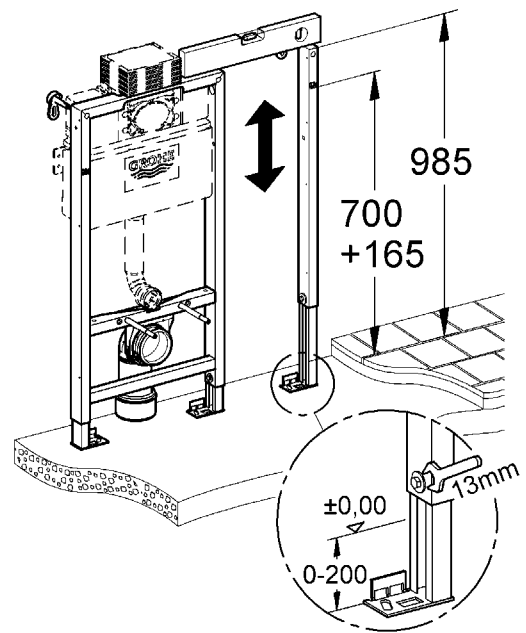

## Rapid SL

Design & Quality Engineering GROHE Germany

94.494.331/ÄM 214071/06.09

**GROHE**  
  
ENJOY WATER®

**38 549**  
**(1130mm)**

**38 550**  
**(985mm)**

38 550  
(820mm)

**D**