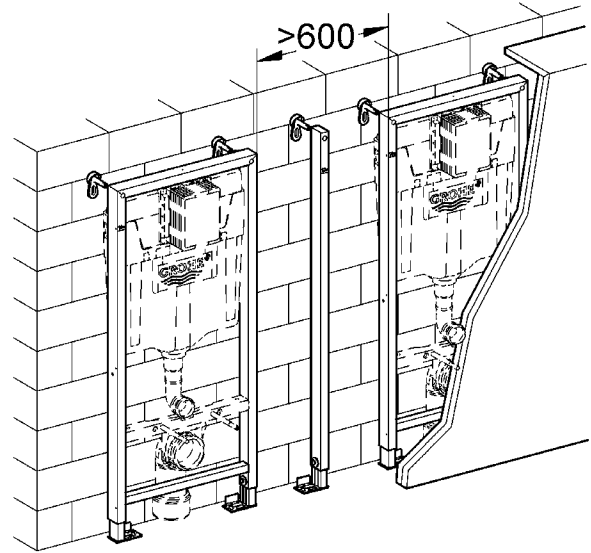

## Rapid SL

Design & Quality Engineering GROHE Germany

94.494.331/ÄM 214071/06.09

**GROHE**  
  
ENJOY WATER®

**38 549**  
**(1130mm)**

**38 550**  
**(985mm)**

38 550  
(820mm)

**D**