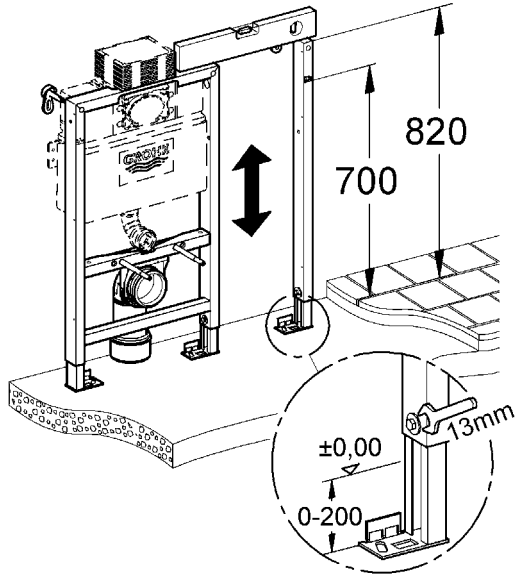

## Rapid SL

Design & Quality Engineering GROHE Germany

94.494.331/ÄM 214071/06.09

**GROHE**  
  
ENJOY WATER®

**38 549**  
**(1130mm)**

**38 550**  
**(985mm)**

38 550  
(820mm)

**D**