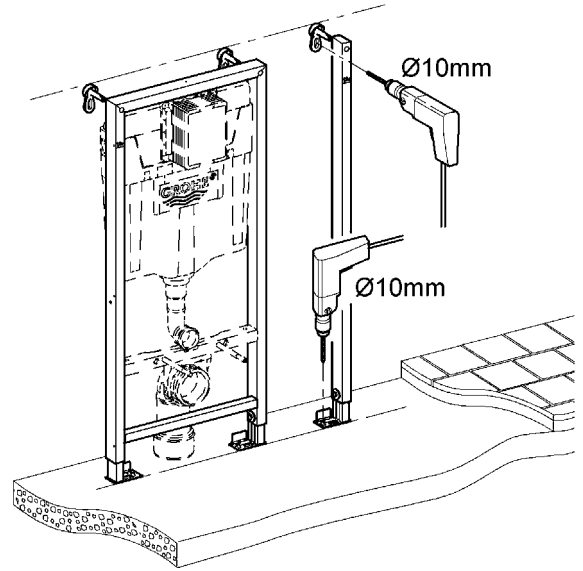

## Rapid SL

Design & Quality Engineering GROHE Germany

94.494.331/ÄM 214071/06.09

**GROHE**  
  
ENJOY WATER®

**38 549**  
**(1130mm)**

**38 550**  
**(985mm)**

38 550  
(820mm)

**D**