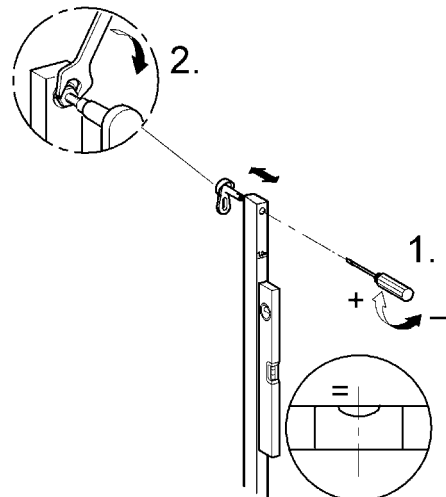

## Rapid SL

Design & Quality Engineering GROHE Germany

94.494.331/ÄM 214071/06.09

**GROHE**  
  
ENJOY WATER®

**38 549**  
**(1130mm)**

**38 550**  
**(985mm)**

38 550  
(820mm)

**D**