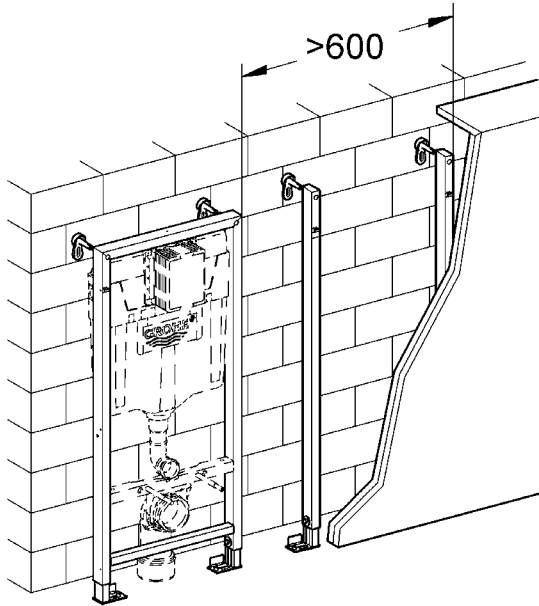

## Rapid SL

Design & Quality Engineering GROHE Germany

94.494.331/ÄM 214071/06.09

**GROHE**  
  
ENJOY WATER®

**38 549**  
**(1130mm)**

**38 550**  
**(985mm)**

38 550  
(820mm)

**D**