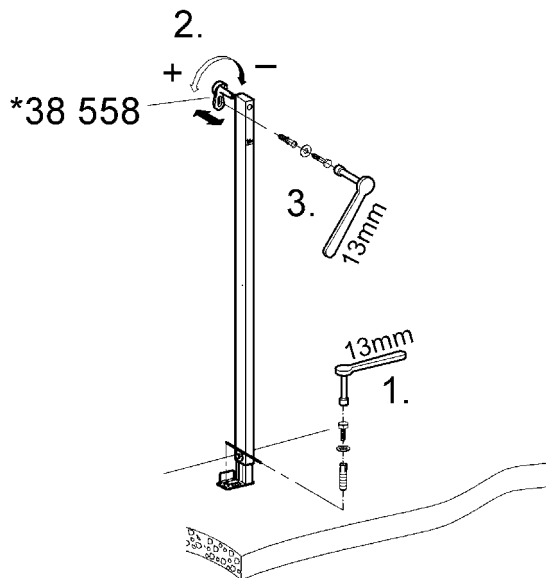

## Rapid SL

Design & Quality Engineering GROHE Germany

94.494.331/ÄM 214071/06.09

**GROHE**  
  
ENJOY WATER®

**38 549**  
**(1130mm)**

**38 550**  
**(985mm)**

38 550  
(820mm)

**D**