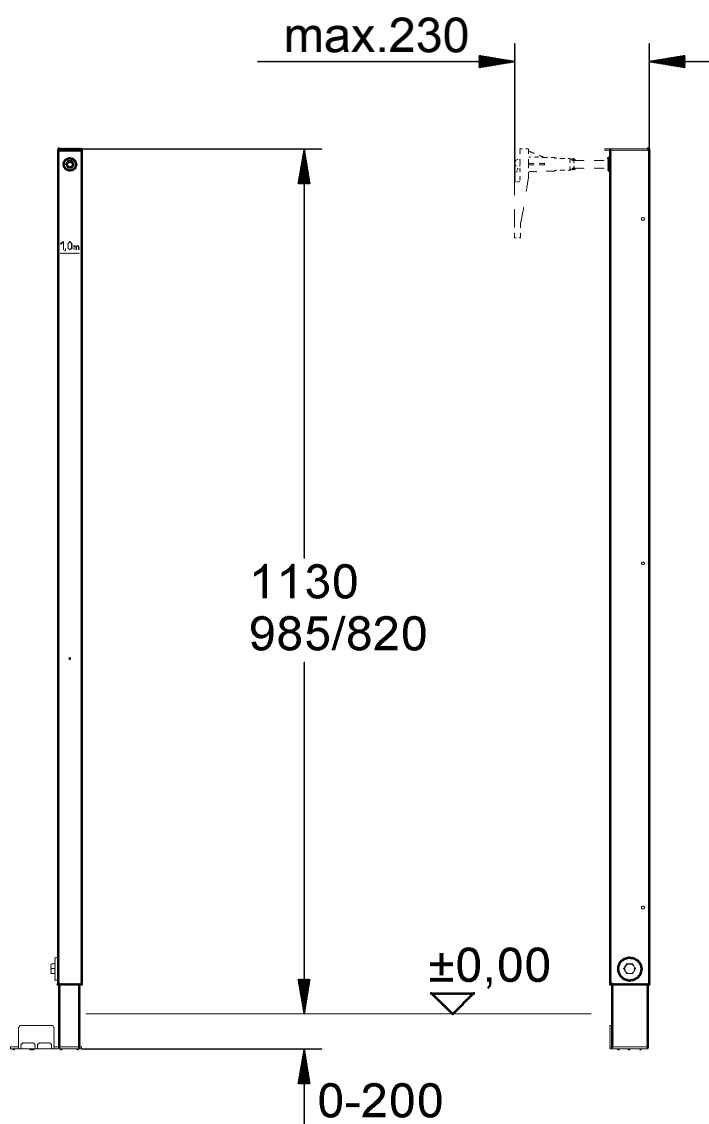

## Rapid SL

Design & Quality Engineering GROHE Germany

94.494.331/ÄM 214071/06.09

**GROHE**  
  
ENJOY WATER®

**38 549**  
**(1130mm)**

**38 550**  
**(985mm)**

38 550  
(820mm)

**D**