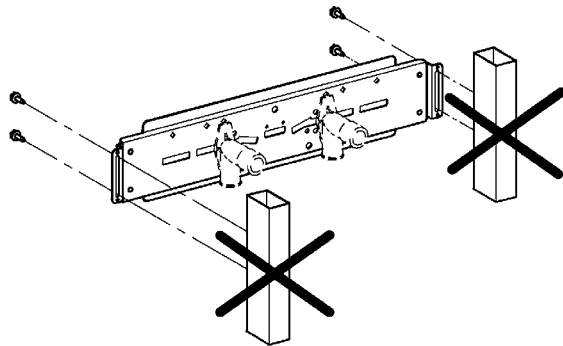

X1 650-830mm	37 998 37 999
X2 700-900mm	38 650 38 652
X3 1115mm	37 998 37 999