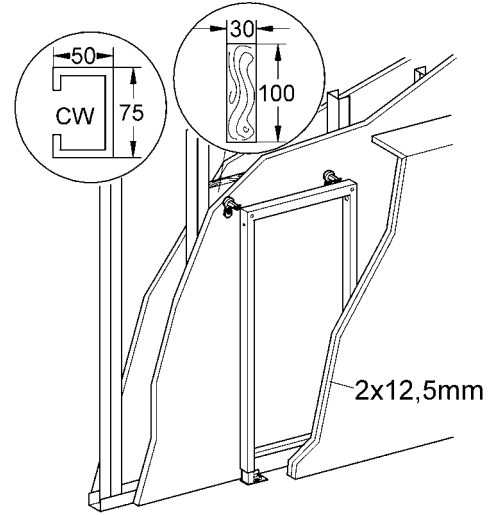

# Rapid SL

Design & Quality Engineering GROHE Germany

96.493.631/ÄM 214071/05.09

**i**

2x12,5mm

50  
50  
CW

2x12,5mm

2x12,5mm