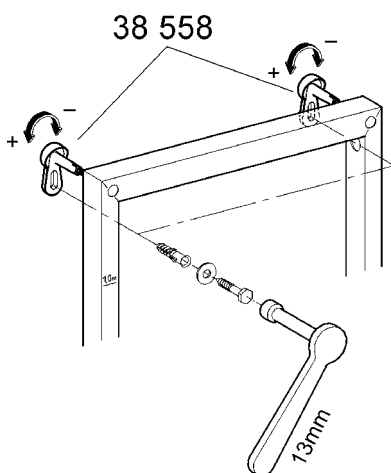

X	Y
38 548	1130 1285	1075 1230
38 551	820 985	765 930

38 548

38 551