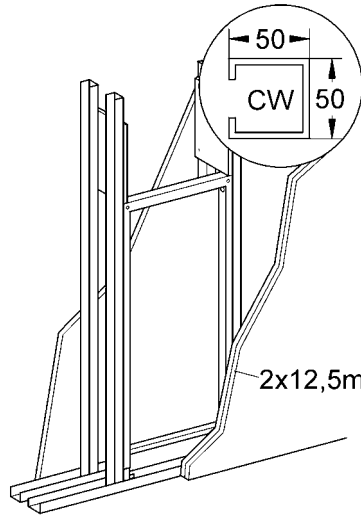

# Rapid SL

Design & Quality Engineering GROHE Germany

96.493.631/ÄM 214071/05.09

**i**

2x12,5mm

50  
50  
CW

2x12,5mm

2x12,5mm