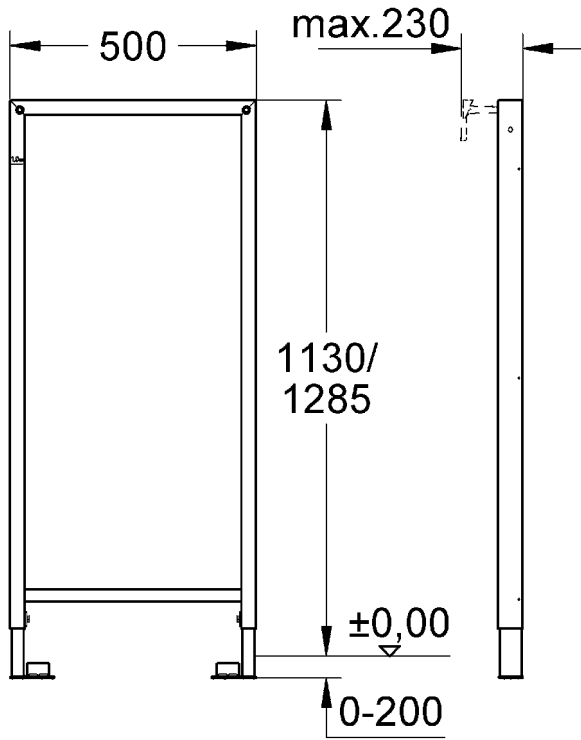

38 548

38 551