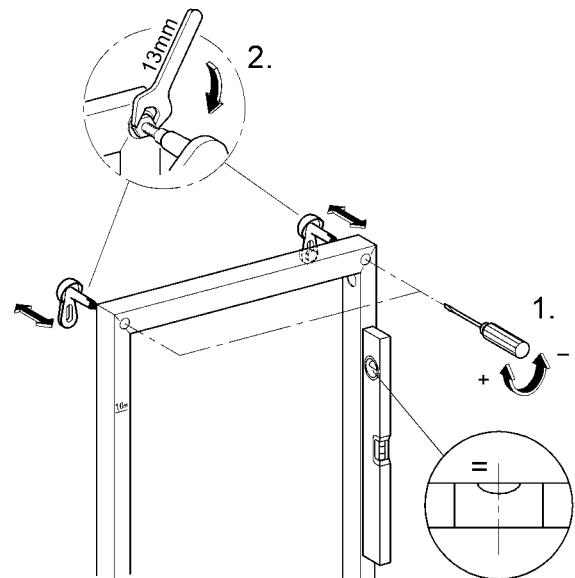

X	Y
38 548	1130 1285	1075 1230
38 551	820 985	765 930

38 548

38 551