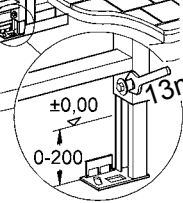

±0,00

0-200

13mm