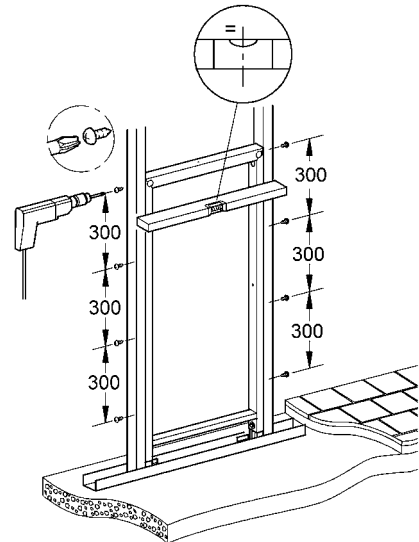

±0,00

300

300

300

300