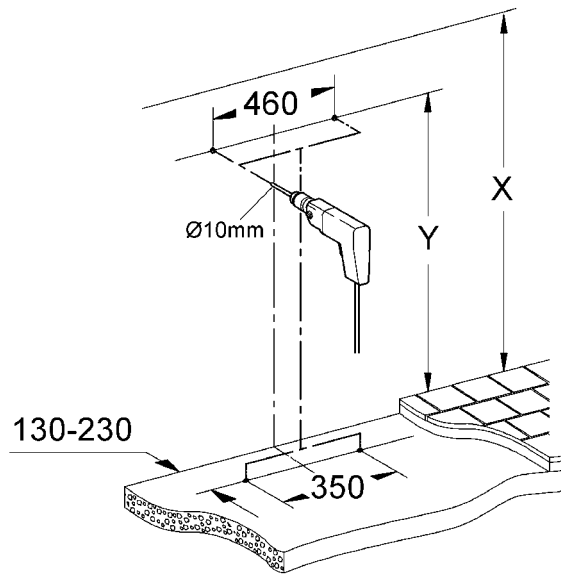

X	Y
38 548	1130 1285	1075 1230
38 551	820 985	765 930

38 548

38 551