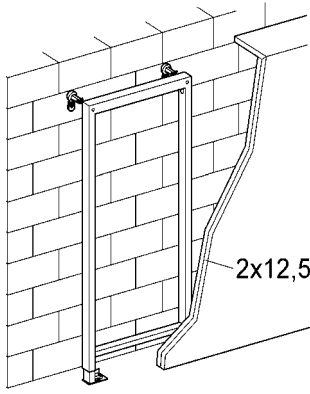

# Rapid SL

Design & Quality Engineering GROHE Germany

96.493.631/ÄM 214071/05.09

**i**

2x12,5mm

50  
50  
CW

2x12,5mm

2x12,5mm