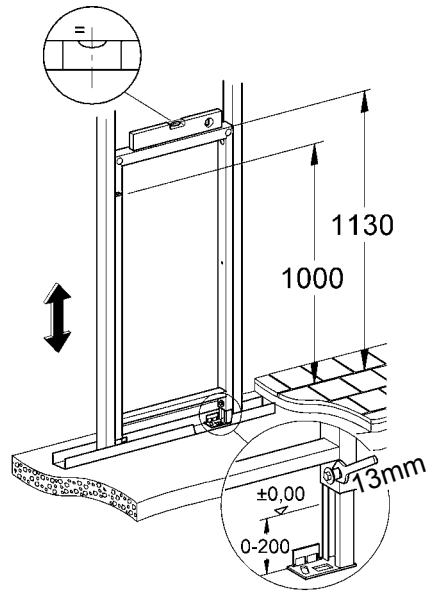

1130

1000

±0,00

0-200

13mm