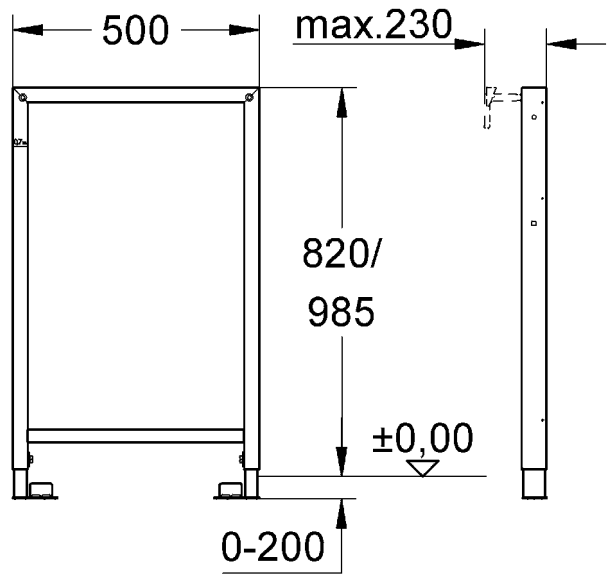

# Rapid SL

Design & Quality Engineering GROHE Germany

96.493.631/ÄM 214071/05.09

**i**

2x12,5mm

50  
50  
CW

2x12,5mm

2x12,5mm