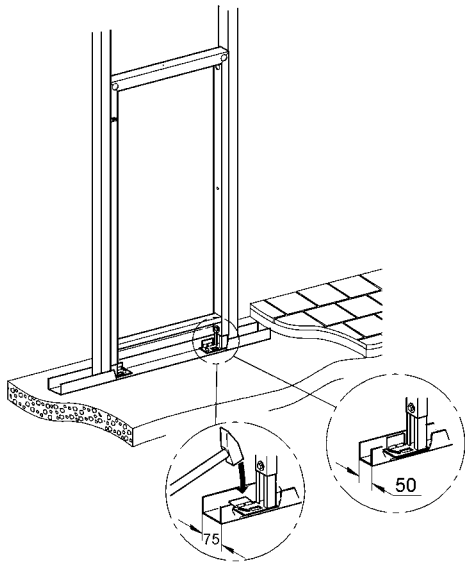

# Rapid SL

Design & Quality Engineering GROHE Germany

96.493.631/ÄM 214071/05.09

**i**

2x12,5mm

50  
50  
CW

2x12,5mm

2x12,5mm