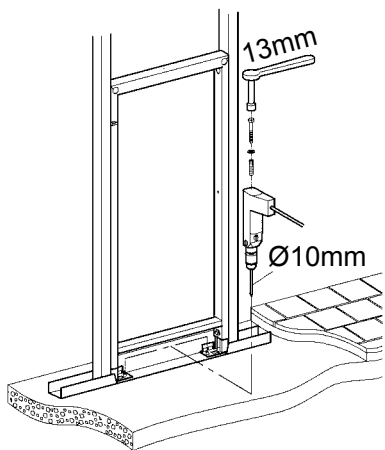

i

2x12,5mm

50
50
CW

2x12,5mm

2x12,5mm

50

1130

1000

±0,00

0-200

13mm

13mm

Ø10mm

±0,00

300

300

300

300