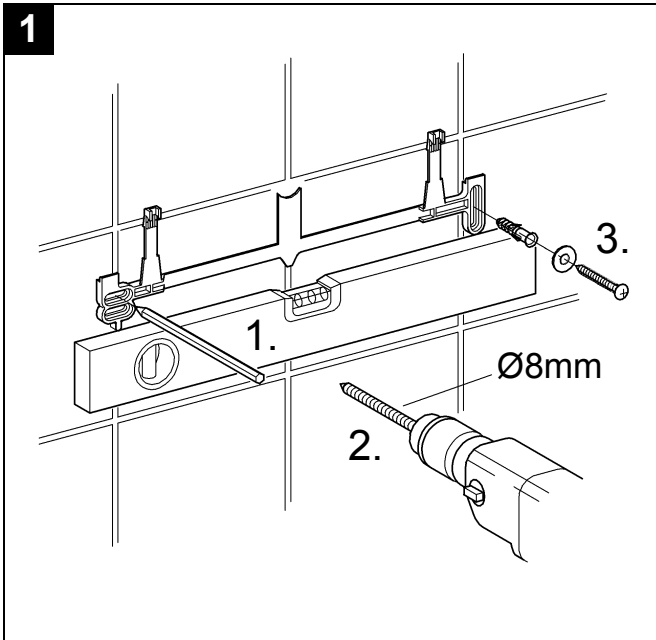

37 762
37 945

Can be installed on
low & high pressure systems

GROHE Limited
 Blays House, Wick Road
 Englefield Green
 Egham, Surrey TW20 0HJ
 Tel.: +44 871 200 3414
 Fax: +44 871 200 3415