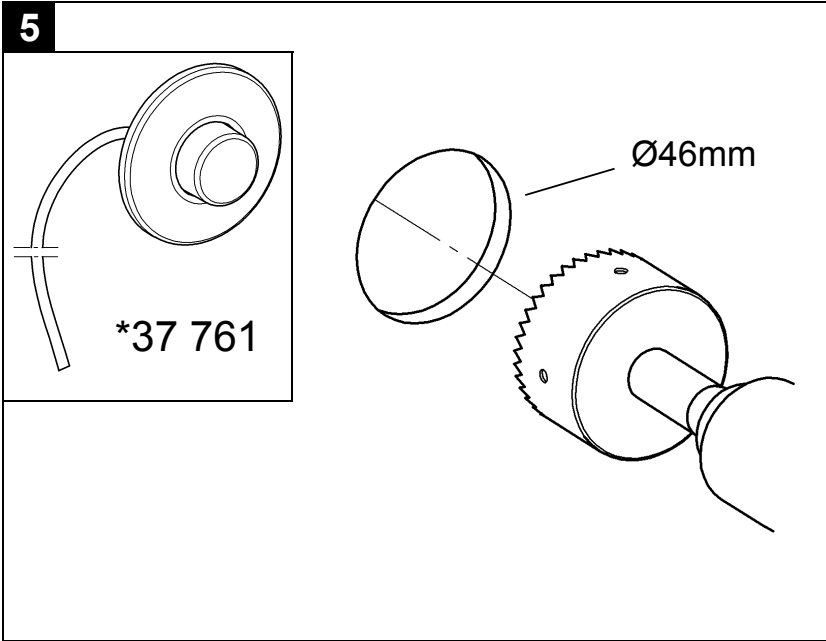

37 762
37 945

Can be installed on
low & high pressure systems

GROHE Limited
 Blays House, Wick Road
 Englefield Green
 Egham, Surrey TW20 0HJ
 Tel.: +44 871 200 3414
 Fax: +44 871 200 3415