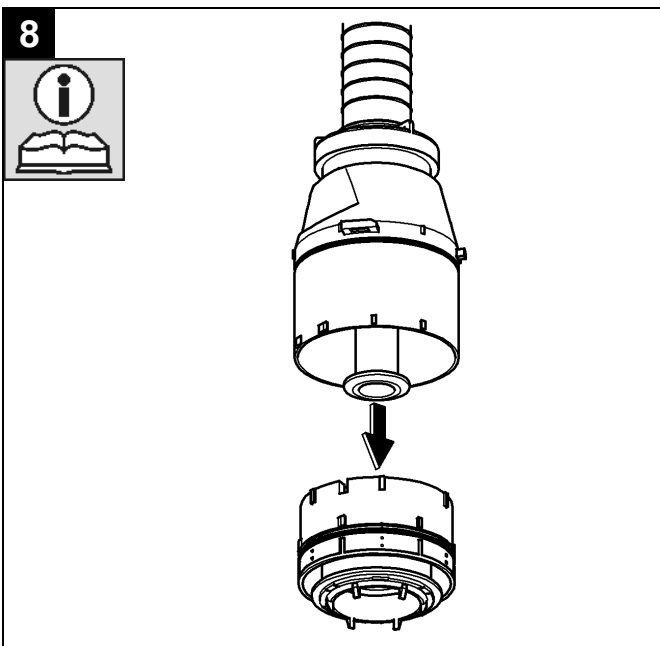

37 762
37 945

Can be installed on
low & high pressure systems

GROHE Limited
 Blays House, Wick Road
 Englefield Green
 Egham, Surrey TW20 0HJ
 Tel.: +44 871 200 3414
 Fax: +44 871 200 3415