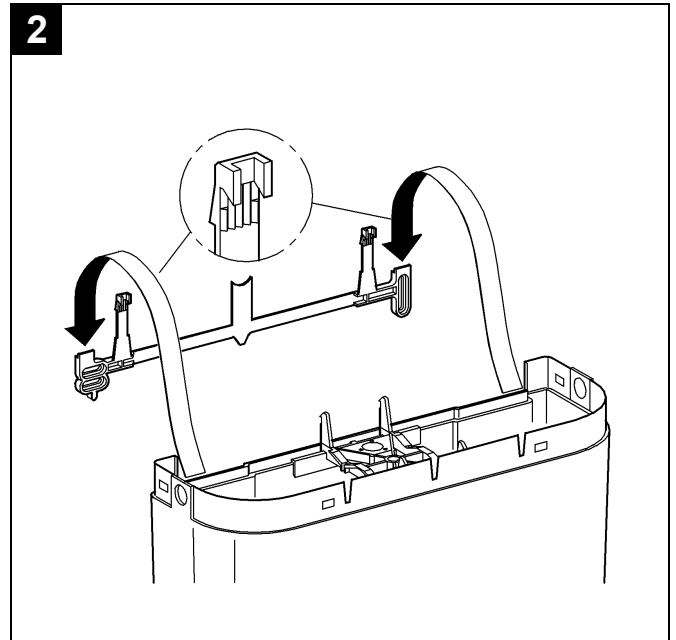

37 762
37 945

Can be installed on
low & high pressure systems

GROHE Limited
 Blays House, Wick Road
 Englefield Green
 Egham, Surrey TW20 0HJ
 Tel.: +44 871 200 3414
 Fax: +44 871 200 3415