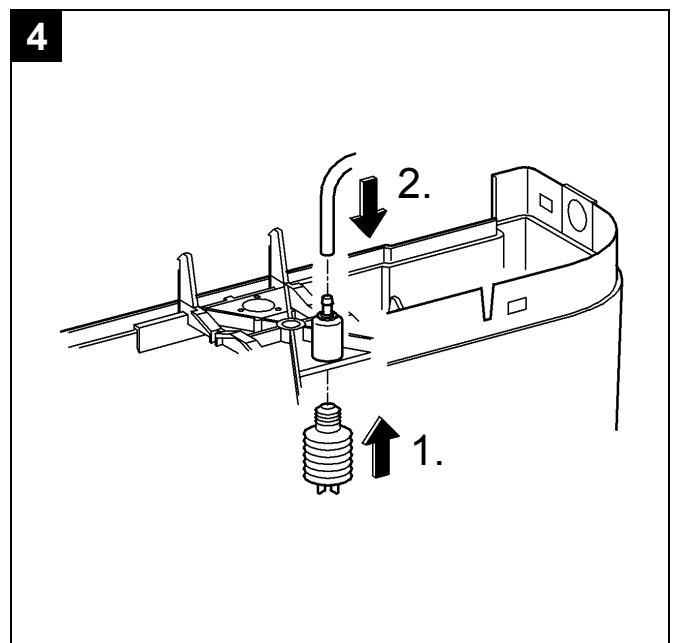

37 762
37 945

Can be installed on
low & high pressure systems

GROHE Limited
 Blays House, Wick Road
 Englefield Green
 Egham, Surrey TW20 0HJ
 Tel.: +44 871 200 3414
 Fax: +44 871 200 3415