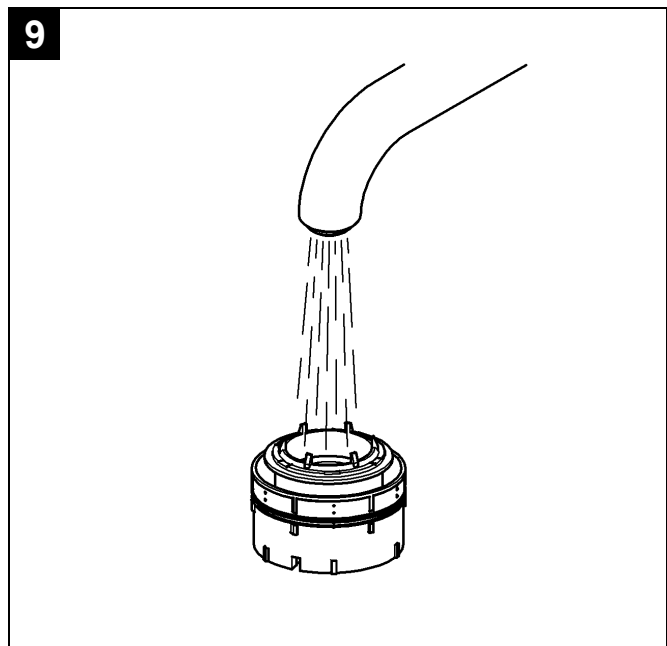

37 762
37 945

Can be installed on
low & high pressure systems

GROHE Limited
 Blays House, Wick Road
 Englefield Green
 Egham, Surrey TW20 0HJ
 Tel.: +44 871 200 3414
 Fax: +44 871 200 3415