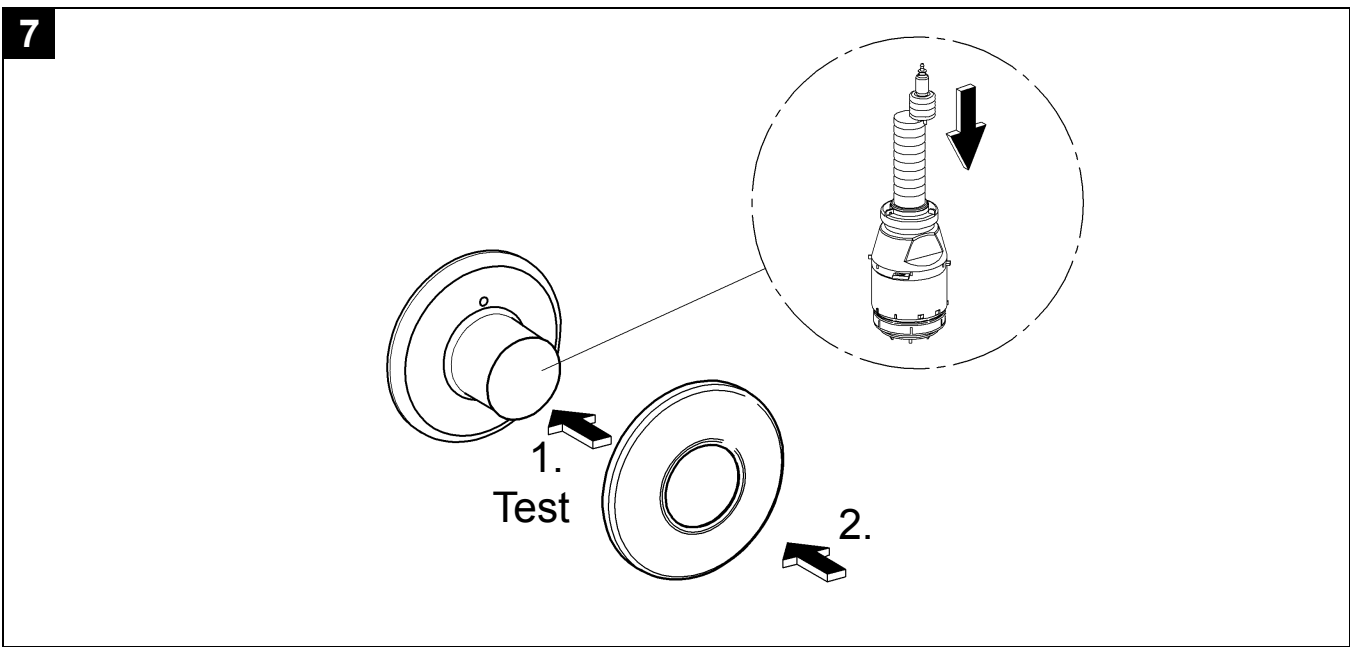

37 762
37 945

Can be installed on
low & high pressure systems

GROHE Limited
 Blays House, Wick Road
 Englefield Green
 Egham, Surrey TW20 0HJ
 Tel.: +44 871 200 3414
 Fax: +44 871 200 3415