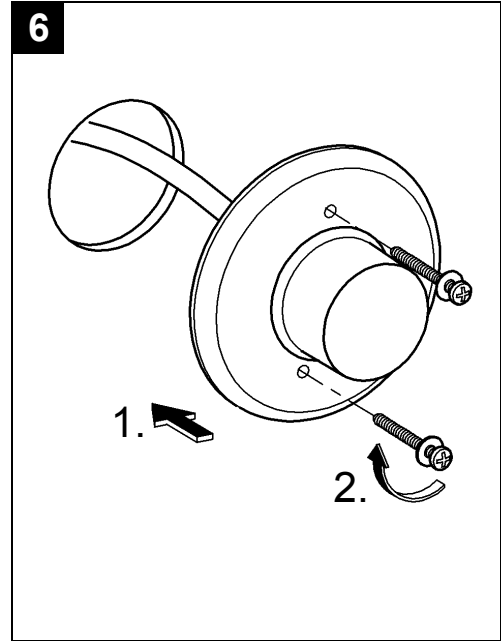

37 762
37 945

Can be installed on
low & high pressure systems

GROHE Limited
 Blays House, Wick Road
 Englefield Green
 Egham, Surrey TW20 0HJ
 Tel.: +44 871 200 3414
 Fax: +44 871 200 3415