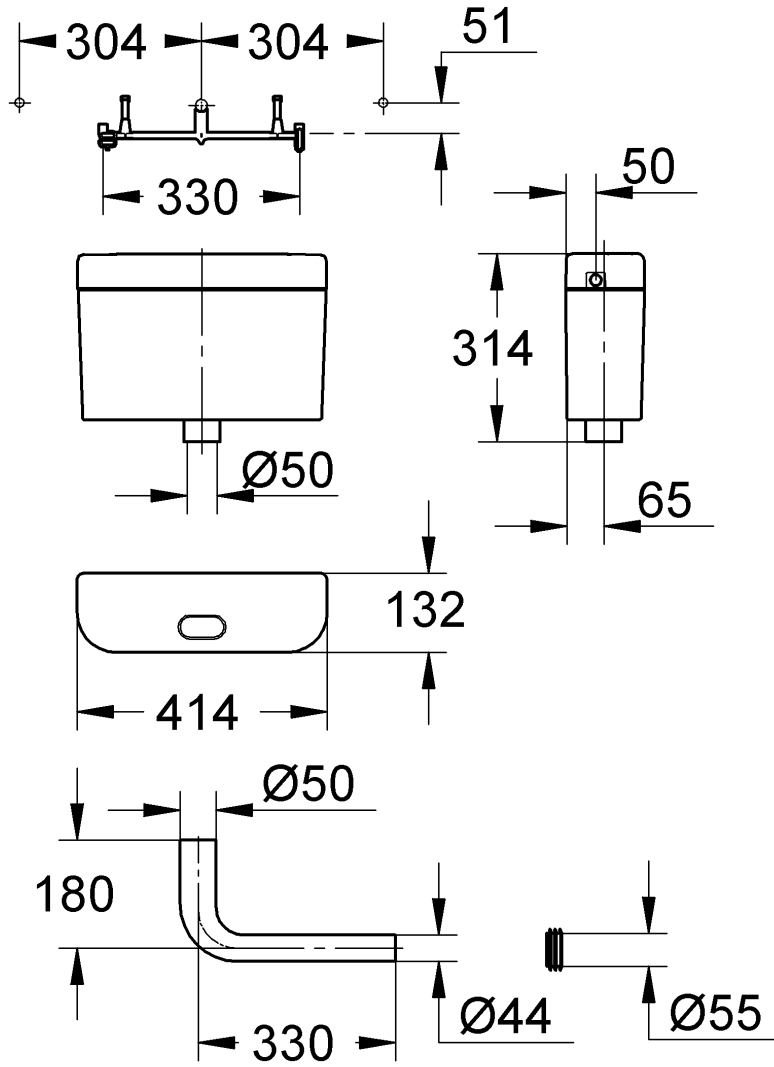

37 762
37 945

Can be installed on
low & high pressure systems

GROHE Limited
 Blays House, Wick Road
 Englefield Green
 Egham, Surrey TW20 0HJ
 Tel.: +44 871 200 3414
 Fax: +44 871 200 3415