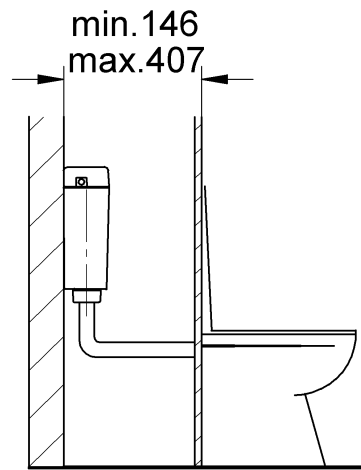

37 762
37 945

Can be installed on
low & high pressure systems

GROHE Limited
 Blays House, Wick Road
 Englefield Green
 Egham, Surrey TW20 0HJ
 Tel.: +44 871 200 3414
 Fax: +44 871 200 3415