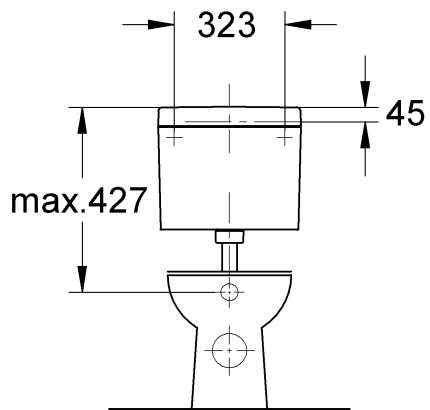

37 762
37 945

Can be installed on
low & high pressure systems

GROHE Limited
 Blays House, Wick Road
 Englefield Green
 Egham, Surrey TW20 0HJ
 Tel.: +44 871 200 3414
 Fax: +44 871 200 3415