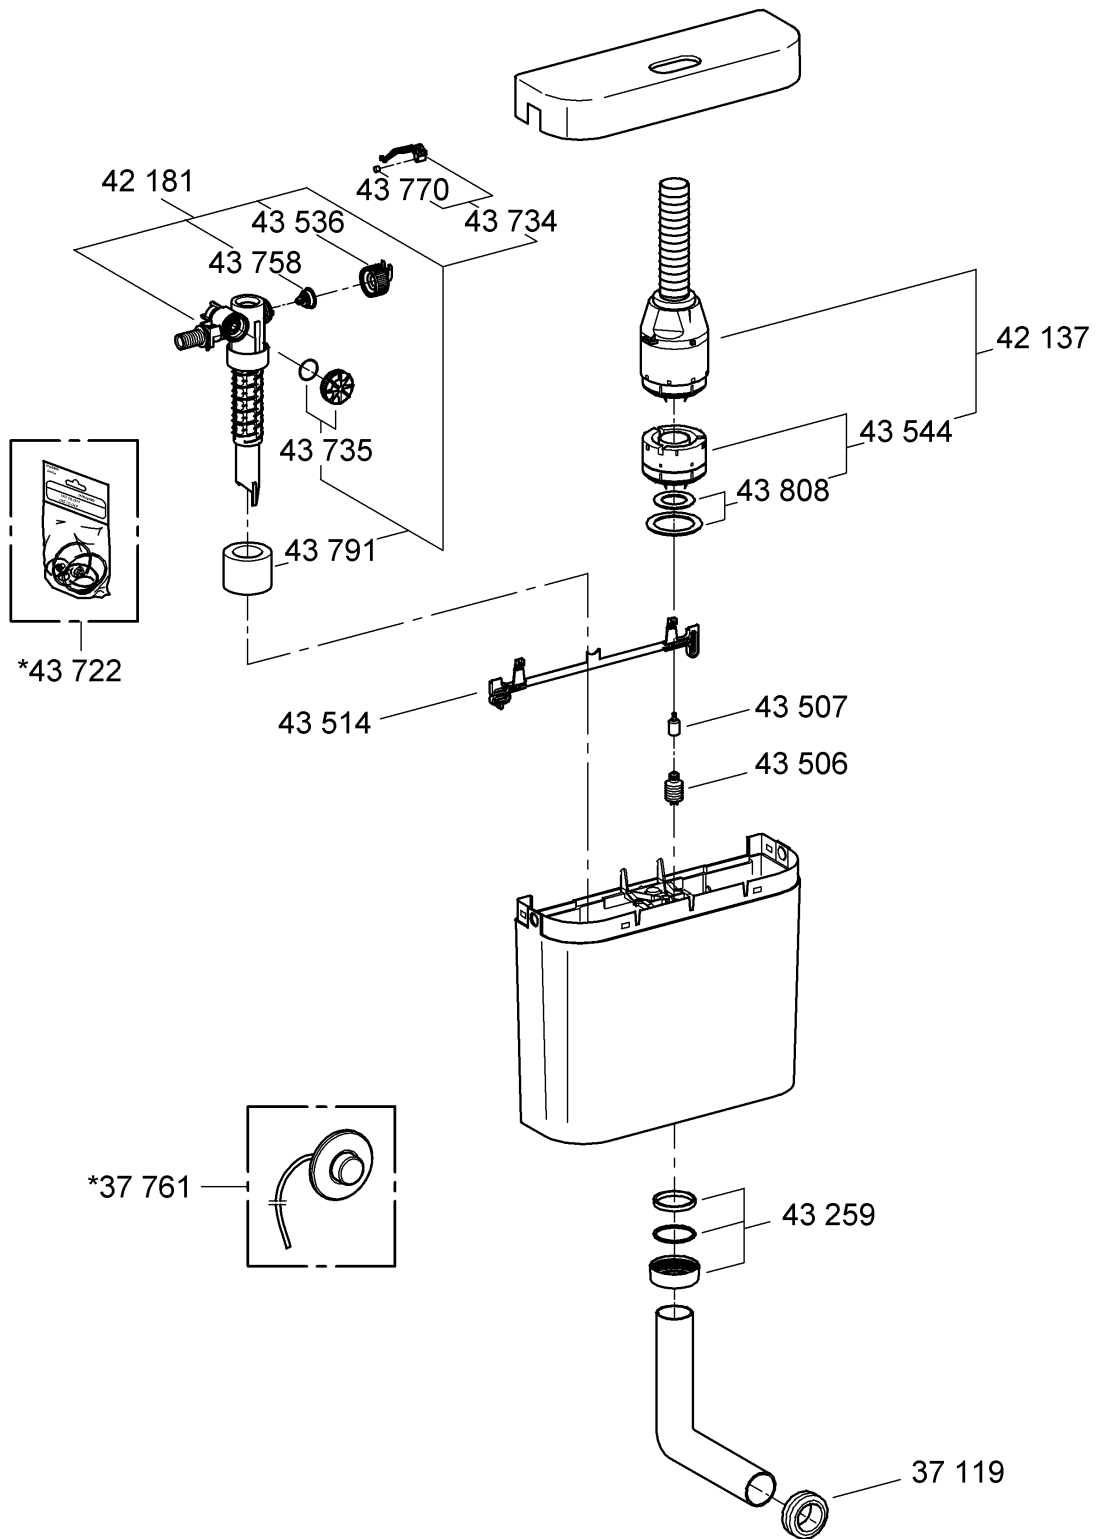

37 762
37 945

Can be installed on
low & high pressure systems

GROHE Limited
 Blays House, Wick Road
 Englefield Green
 Egham, Surrey TW20 0HJ
 Tel.: +44 871 200 3414
 Fax: +44 871 200 3415