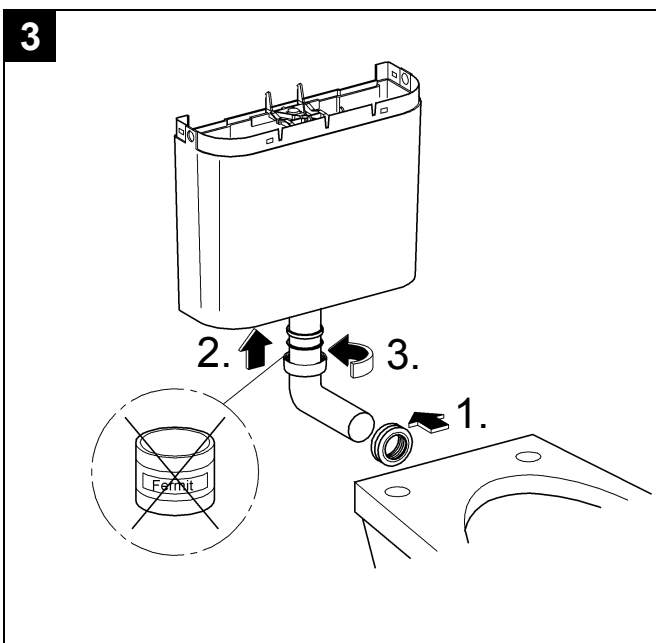

37 762
37 945

Can be installed on
low & high pressure systems

GROHE Limited
 Blays House, Wick Road
 Englefield Green
 Egham, Surrey TW20 0HJ
 Tel.: +44 871 200 3414
 Fax: +44 871 200 3415