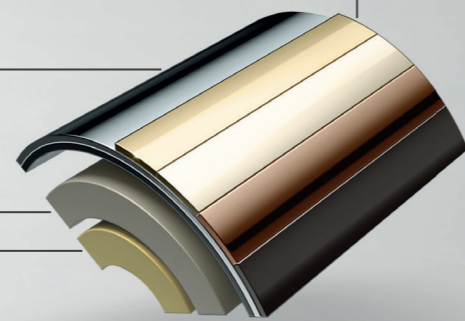

FREEDOM OF CHOICE

The perfect bathroom is all about you, with every detail just as you want it, expressing every bits of your personality.

Whatever your signature style is, there is a GROHE colour to make your vision a reality, with true consistency across every element, from tapware to showers, and accessories, making your scheme totally seamless.

Produced with PVD technology, GROHE colour collection is not only created to be highly aesthetic, but also more durable than ever. A unique GROHE craftsmanship for your long-lasting water enjoyment.

GROHE PVD

10 x more scratch resistant than chrome
3 x harder than chrome

GROHE Starlight Chrome

Nickel

Brass