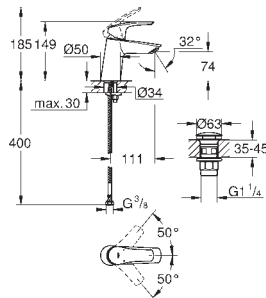

23 968 003 Chrome 4005176611575 105.09

Eurosmart Basin mixer 1/2" S-Size
angled version
monobloc installation
metal lever
28 mm ceramic cartridge with **GROHE SilkMove**
adjustable flow rate limiter with temperature limiter
GROHE StarLight chrome finish
GROHE EcoJoy mousseur 5.7 l/min
GROHE Zero isolated inner water ways - lead and nickel free within the tap
GROHE FastFixation installation system
flexible connection hoses
smooth body with push-open pop-up waste set 1 1/4"
professional edition