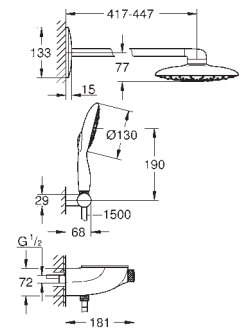

26 446 LS0   moon white   4005176409912   1,754.04
ditto, head shower with white spray plate

SHOWERS