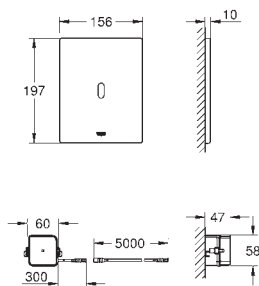

39 881 000	Chrome	4005176706790	429.23
39 881 SH0	alpine white	4005176706806	411.75
39 881 KF0	phantom black	4005176715099	506.64

Tectron Bau E
Infra-red electronic for WC flushing cistern
with infrared sensor for bi-directional communication for monitoring, configuration and servicing

GROHE StarLight chrome finish
with transformer 42 470 000 100-230 V AC 50-60 Hz, 6.75 V 4 W DC
for new installations and retrofit to all GD2 cisterns

servo motor
concealed installation
front plate 156 x 197 mm
hidden anti-theft device

infra-red control
7 pre-set programs
auto flush
cleaning mode
pre-flush on/off
additional functions and precise settings

by remote control 36 407
adjustable flush (3 - 9 l) by hand or remote
CE approved