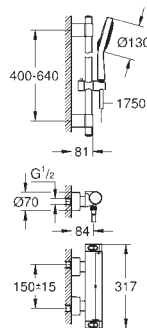

Grohtherm 2000
Thermostatic shower mixer 1/2" with shower set
Consisting of:
Grohtherm 2000 thermostat shower mixer (34 469)
Power&Soul Cosmopolitan shower set 130/600 mm rail (27 731 000)

34 195 001	Chrome	4005176926631	422.63