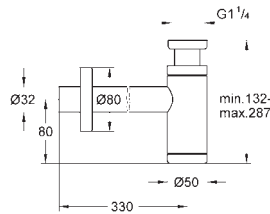

GROHE LINEARE

Ref. No.	Colour	EAN	Retail Guide Price (£)

28 912 000	Chrome	4005176266751	289.70
28 912 DC0	supersteel	4005176467905	268.09
28 912 AL0	Brushed Hard Graphite	4005176467844	303.02

Bottle trap, 1 1/4"
for basins
brass
(screw-top for cleaning)
large sliding escutcheon
GROHE StarLight chrome finish