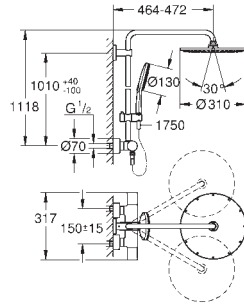

GROHE RAINSHOWER SMARTACTIVE SYSTEM

Ref. No.	Colour	EAN	Retail Guide Price (£)

27 966 001	Chrome	4005176532993	1,328.91

Rainshower SmartActive 310

Shower system with thermostat for wall mounting

Consisting of:

horizontal swivable 450 mm projection shower arm

exposed thermostatic shower

with Aquadimmer function

allows change between:

Rainshower Cosmopolitan 310 head shower (27 477 000)

material: metal

with ball joint

rotation angle $\pm 15^\circ$

hand shower Rainshower SmartActive 130 (26 544)

adjustable height via gliding element

Silverflex shower hose 1750 mm (28 388 000)

GROHE TurboStat compact cartridge

with wax thermoelement

GROHE SafeStop safety button at 38°C

(calibration required)

GROHE SafeStop Plus optional temperature limiter at 43°C included

GROHE CoolTouch prevents scalding on hot surfaces

GROHE DreamSpray perfect spray pattern

GROHE One-Click Showering spray selection

with one click

GROHE StarLight chrome finish

GROHE FastFixation upper bracket adjustable

SpeedClean anti-limescale system

suitable for instantaneous heaters from 18 kW/h

minimum flow rate 7 l/min.

27 968 001	Chrome	4005176533006	1,328.91

ditto, with GROHE EcoJoy 9.5 l/min flow limiter