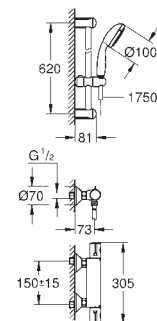

Grotherm 800
Thermostatic shower mixer 1/2" with shower set
Consisting of:
Grotherm 800 thermostatic shower mixer 1/2"
(34 558 000)
Tempesta shower rail set 2 sprays, 600 mm (27 598)

47 175 000		4005176803895	177.10

GROHE TurboStat cartridge 1/2"
for reversed inlets (hot water right)
fits Grotherm 800, Grotherm 800 Cosmopolitan, Grotherm 1000 Performance, Grotherm 1000, Grotherm Cube, Grotherm 2000, Grotherm 3000 and Grotherm SmartControl exposed thermostats
service solution, does not comply with EN1111
Note: CoolTouch-function is omitted after being installed in exposed fittings