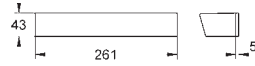

GROHE GROHTHERM 2000

Ref. No.	Colour	EAN	Retail Guide Price (£)

18 608 001	Chrome	4005176985140	55.11

Grohtherm 2000
GROHE EasyReach shower tray
metal tray
removable for easy cleaning
GROHE StarLight chrome finish
suitable for Grohtherm 2000
- exposed thermostatic shower mixer with centre distance 150 mm
- exposed thermostatic bath mixer with centre distance 150 mm

47 175 000		4005176803895	177.10