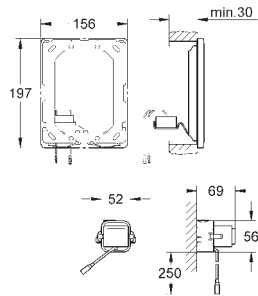

Motor support device
for Rapid SL 38 675
for the disabled
as of mid 2008
or installation of infra-red electronic

38 778 000		4005176855269	821.40