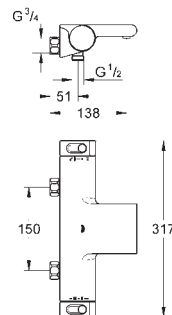

34 484 001	Chrome	4005176932519	507.40

Grohtherm 2000
Thermostatic bath/shower mixer 1/2"
wall mounted
GROHE CoolTouch safety housing
GROHE StarLight chrome finish
GROHE Aqua Paddle ergonomically shaped handles
GROHE SafeStop safety button at 38°C
(calibration required)
GROHE SafeStop Plus integrated temperature limiter at max 50°C
GROHE TurboStat compact cartridge with wax thermoelement
integrated mixed water shut off
GROHE AquaDimmer Eco with multiple function:
- integrated (economy button with economy stop for shower)
- flow control
- diverter: bath/shower
shower bottom outlet 1/2"
GROHE XL Waterfall
flow straightener
built-in non return valves
dirt strainers
protected against backflow
integrated flow limiter 14 l/min in the shower outlet
GROHE EcoJoy technology for less water and perfect flow