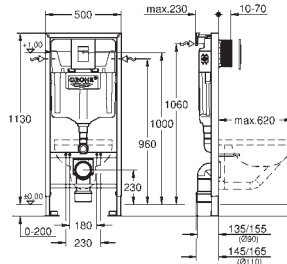

GROHE RAPID SL FOR WC

Ref. No.	Colour	EAN	Retail Guide Price (£)

38 772 001	Chrome	4005176863288	323.00

Rapid SL
3-in-1 set for WC, 1.13 m installation height
with flushing cistern GD 2 , 6 l - 9 l
Consisting of:
Rapid SL element for WC (38 528 001)
Skate Cosmopolitan flush plate, chrome (38 732 000)
Rapid SL front wall brackets (38 558 00M)