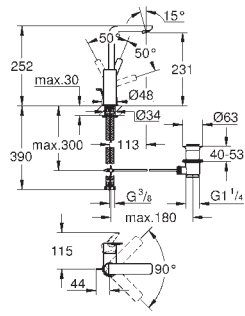

23 296 001	Chrome	4005176409127	360.93
23 296 DC1	supersteel	4005176412738	494.80

Lineare
Single-lever basin mixer 1/2"
L-Size
monobloc installation
metal lever
28 mm ceramic cartridge
with **GROHE SilkMove**
with temperature limiter
GROHE StarLight chrome finish
GROHE EcoJoy SpeedClean mousseur 5.7 l/min
GROHE FastFixation Plus installation system
swivel spout with mousseur
and stop limiter
pop-up waste set 1 1/4"
flexible connection hoses