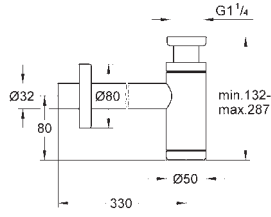

GROHE WASTE SETS AND TRAPS

Ref. No.	Colour	EAN	Retail Guide Price (£)
28 912 000	Chrome	4005176266751	289.70

Bottle trap, 1 1/4"
for basins
brass
(screw-top for cleaning)
large sliding escutcheon
GROHE StarLight chrome finish