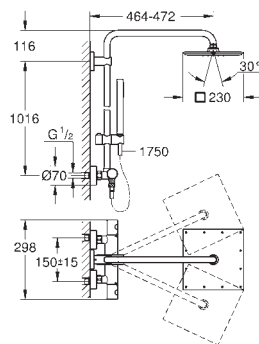

26 187 000	Chrome	4005176310744	1,199.96

Euphoria System 230
Shower system with thermostat for wall mounting
Consisting of:
horizontal swivable 450 mm projection shower arm
exposed thermostatic shower
with Aquadimmer function
allows change between:
head shower Allure 230 (27 479 000)
material: metal
Rain spray pattern
with ball joint
rotation angle $\pm 15^\circ$
hand shower Euphoria Cube Stick (27 698 000)
adjustable height via gliding element
(12 140 000)
Silverflex shower hose 1750 mm (28 388 000)
GROHE TurboStat compact cartridge
with wax thermoelement
GROHE SafeStop safety button at 38°C
(calibration required)
GROHE SafeStop Plus optional temperature limiter at 43°C included
GROHE DreamSpray perfect spray pattern
GROHE StarLight chrome finish
SpeedClean anti-limescale system
Inner WaterGuide for a longer life
Twistfree preventing the hose from twisting
GROHE MetalGrip ergonomically shaped metal handles
suitable for instantaneous heaters from 18 kW/h
minimum flow rate 7 l/min.
optional upgrade: **GROHE EasyReach** tray (26 362)