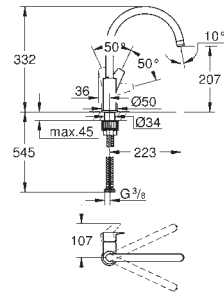

31 367 001   Chrome   4005176478512   95.06

BauEdge
Single-lever sink mixer 1/2"
high spout
monobloc installation
GROHE StarLight finish
GROHE Longlife 28 mm ceramic cartridge
GROHE Zero isolated inner water ways - lead and nickel free within the tap
spout with mousseur
swivel tubular spout
swivel area 360°
flexible connection hoses
rapid installation system
GROHE FastFixation Plus installation system
for installation on a 60 mm worktop fixation set 48 384 000 is needed