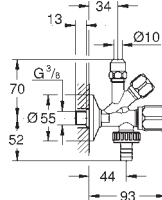

Original WAS combination service valve 3/8"
wall connection 3/8"
outlet thread 3/8"
with length compensation
with compression nut Ø 10 mm
outlet 3/4"
with hose connection
grease chamber headpart
non-return valve type EB
long connecting shaft
ergonomic handles
marking: neutral
metal push-on escutcheon Ø 55 mm
for combination with pipe ventilating valve type HB 41 239 000

41 007 000	Chrome	4005176281815	18.01