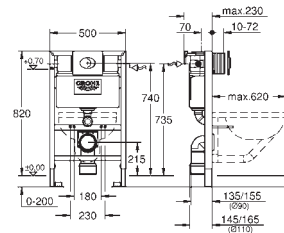

**Rapid SL**  
**3-in-1 set for WC, 1.13 m installation height**  
**with flushing cistern GD 2 , 6 l - 9 l**  
 Consisting of:  
 Rapid SL element for WC (38 528 001)  
 Skate Cosmopolitan flush plate, chrome (38 732 000)  
 Rapid SL front wall brackets (38 558 00M)