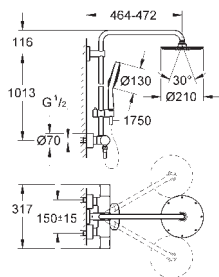

27 967 000	Chrome	4005176929670	1,256.51

Rainshower System 210
Shower system with thermostat for wall mounting
horizontal swivable 450 mm projection shower arm
exposed thermostatic shower
with Aquadimmer function
allows change between:
Rainshower Cosmopolitan 210 head shower (28 368 000)
material: metal
with ball joint
rotation angle $\pm 15^\circ$
hand shower Power&Soul Cosmopolitan 130 (27 664 000)
adjustable height via gliding element
(12 140 000)
Silverflex shower hose 1750 mm (28 388 000)
GROHE TurboStat compact cartridge
with wax thermoelement
GROHE SafeStop safety button at 38°C
(calibration required)
GROHE SafeStop Plus optional temperature limiter at 43°C included
GROHE CoolTouch
GROHE DreamSpray perfect spray pattern
GROHE One-Click Showering spray selection
with one click
GROHE StarLight chrome finish
SpeedClean anti-limescale system
Inner WaterGuide for a longer life
minimum flow rate 7 l/min.