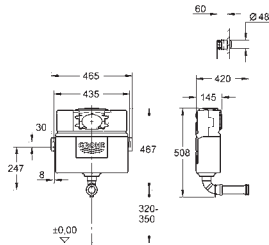

Eau2 WC Flushing cistern 0.82 m 6 l / 3 l, Dual Flush
water supply from left/right or back with angle stop valve 1/2" and flush pipe
fixing brackets
min. recommended pressure 0.2 bar
air button front/top actuation
extended hose length for flexibility when positioning the actuation
sleek and minimal styling allows the button to be fitted in any 360° orientation
GROHE EcoJoy technology for less water and perfect flow

39 053 000   4005176935978   97.51