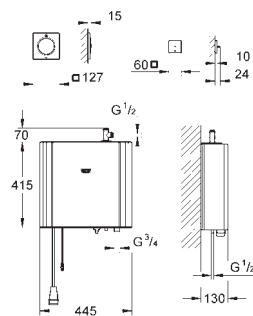

29 074 000		4005176918469	493.29

GROHE F-digital Deluxe

Rough-in set steam generator

for use with steam module (36 362 000 or 27 934 000)

Consisting of:

- 1 rough-in box for steam outlet (115 x 115 x 49-77 mm)

- 1 rough-in box for temperature sensor (58 x 83 x 80-105 mm)

- 1 cable extension temperature sensor, 5 m

- 1 cable extension steam generator, 5 m