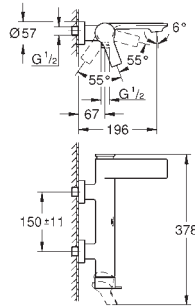

32 826 001	Chrome	4005176507076	419.87
32 826 GN1	brushed cool sunrise	4005176506918	671.80
32 826 DL1	brushed warm sunset	4005176506970	671.80
32 826 A01	hard graphite	4005176507052	629.81

Allure
Single-lever bath mixer 1/2" exposed
wall mounted
GROHE SilkMove 35 mm ceramic cartridge
GROHE StarLight chrome finish
GROHE FastFixation system
adjustable flow rate limiter
automatic diverter: bath/shower
cast spout
mousseur
shower bottom outlet 1/2" with
integrated non return-valve
covered S-unions
protected against backflow