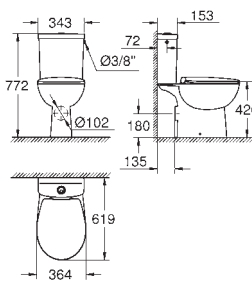

Bau Ceramic

Bundle close coupled WC

Consisting of:

Bau Ceramic floor standing toilet with horizontal outlet (39 349 000)

wash down
rimless
horizontal outlet
flush volume 6/3 l
including fixation set
sanitary ware

Bau Ceramic exposed flushing cistern (39 494 000)

connection from the left/right hand side
including flushing set & button
sanitary ware

Bau Ceramic WC seat (39 493 000)

with lid
soft close
quick release function
detachable
material: Duroplast
including fixation set