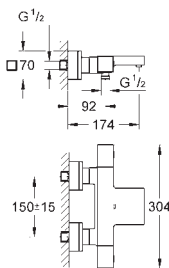

Grohtherm Cube
Thermostatic bath/shower mixer 1/2"
wall mounted
GROHE StarLight chrome finish
GROHE SafeStop safety button at 38°C
(calibration required)
GROHE SafeStop Plus optional temperature limiter at 43°C included
GROHE TurboStat compact cartridge
with wax thermoelement
integrated mixed water shut off
GROHE AquaDimmer Eco with multiple function:
- integrated **GROHE EcoButton**
(economy button with economy stop for shower)
- flow control
- diverter: bath/shower
shower bottom outlet 1/2"
GROHE XL Waterfall
flow straightener
built-in non return valves
dirt strainers
protected against backflow
covered S-unions
GROHE EcoJoy technology for less water and perfect flow

34 508 000	Chrome	4005176941795	606.35