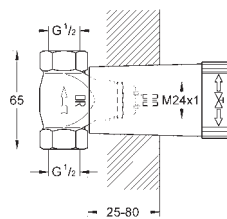

29 811 000   **4005176062711**   **63.47**

Concealed stop valve 1/2"
preassembled ceramic headpart 1/2"
180°
threaded union 1/2"
installation depth adjustable
25 - 80 mm
DR-brass

29 813 000   **4005176062735**   **102.38**

ditto, 3/4"