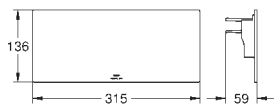

18 968 001	Chrome	4005176514586	134.70
18 968 GN1	brushed cool sunrise	4005176514401	215.53
18 968 DL1	brushed warm sunset	4005176514463	215.53
18 968 A01	hard graphite	4005176514562	202.06

Allure
Shower and bath tray
for installation with 32 846 001 and 32 826 001
easy to click on and remove
material: acrylic glass
width 315 mm
depth 136 mm