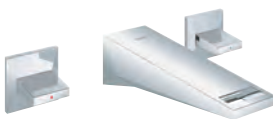

20 346 000	Chrome	4005176898907	903.99
20 346 DC0	supersteel	4005176490217	1,166.69
20 346 AL0	Brushed Hard Graphite	4005176490200	1,333.34

Allure Brilliant
Three-hole basin mixer 1/2"
S-Size
wall mounted
without concealed body
set for final installation for
29 025 002
valves hot/cold
with headparts 1/2" - 90°
GROHE StarLight chrome finish
GROHE EcoJoy 5.0 l/min. flow limiter
spout with integrated mousseur
projection 161 mm

20 348 000	Chrome	4005176898921	959.74
20 348 DC0	supersteel	4005176490309	1,240.76
20 348 AL0	Brushed Hard Graphite	4005176490293	1,418.54

Ditto, projection 210 mm

29 025 002		4005176519895	282.72