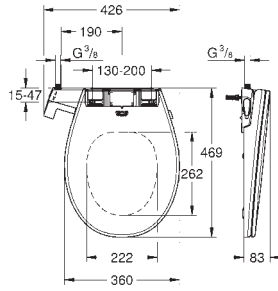

GROHE MANUAL BIDET SEAT

Ref. No.	Colour	EAN	Retail Guide Price (£)

39 648 SH0	alpine white	4005176575310	316.14

Bau Ceramic Manual bidet seat
WC seat with lid
2 dedicated spray arms (1 for anal area, 1 for lady spray)
pre- and post-rinsing of spray nozzle with fresh water
manually operated side handle requires no electricity
adjustable spray intensity
Duroplast WC seat and lid with soft close function
flexible water connection 3/8"
includes:
mounting plate
filter
pressure 0.1 - 1 MPa (1 - 10 bar)
complies with EN 1717