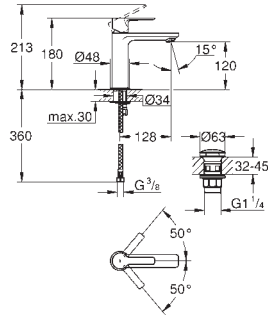

GROHE LINEARE

Ref. No.	Colour	EAN	Retail Guide Price (£)

23 106 001	Chrome	4005176409110	267.32
23 106 DC1	supersteel	4005176412721	359.39
23 106 AL1	Brushed Hard Graphite	4005176586149	379.30

Lineare
Basin mixer 1/2"
S-Size
monobloc installation
metal lever
28 mm ceramic cartridge
with **GROHE SilkMove**
with temperature limiter
GROHE StarLight chrome finish
GROHE EcoJoy SpeedClean mousseur 5.7 l/min
GROHE FastFixation Plus installation system
smooth body with push-open pop-up waste set 1 1/4"
flexible connection hoses