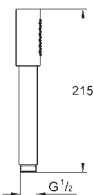

28 034 000	Chrome	4005176231810	182.34

Sena Stick
Hand shower 1 spray
Normal spray
material: metal
GROHE DreamSpray perfect spray pattern
GROHE StarLight chrome finish
SpeedClean anti-limescale system
Inner WaterGuide for a longer life