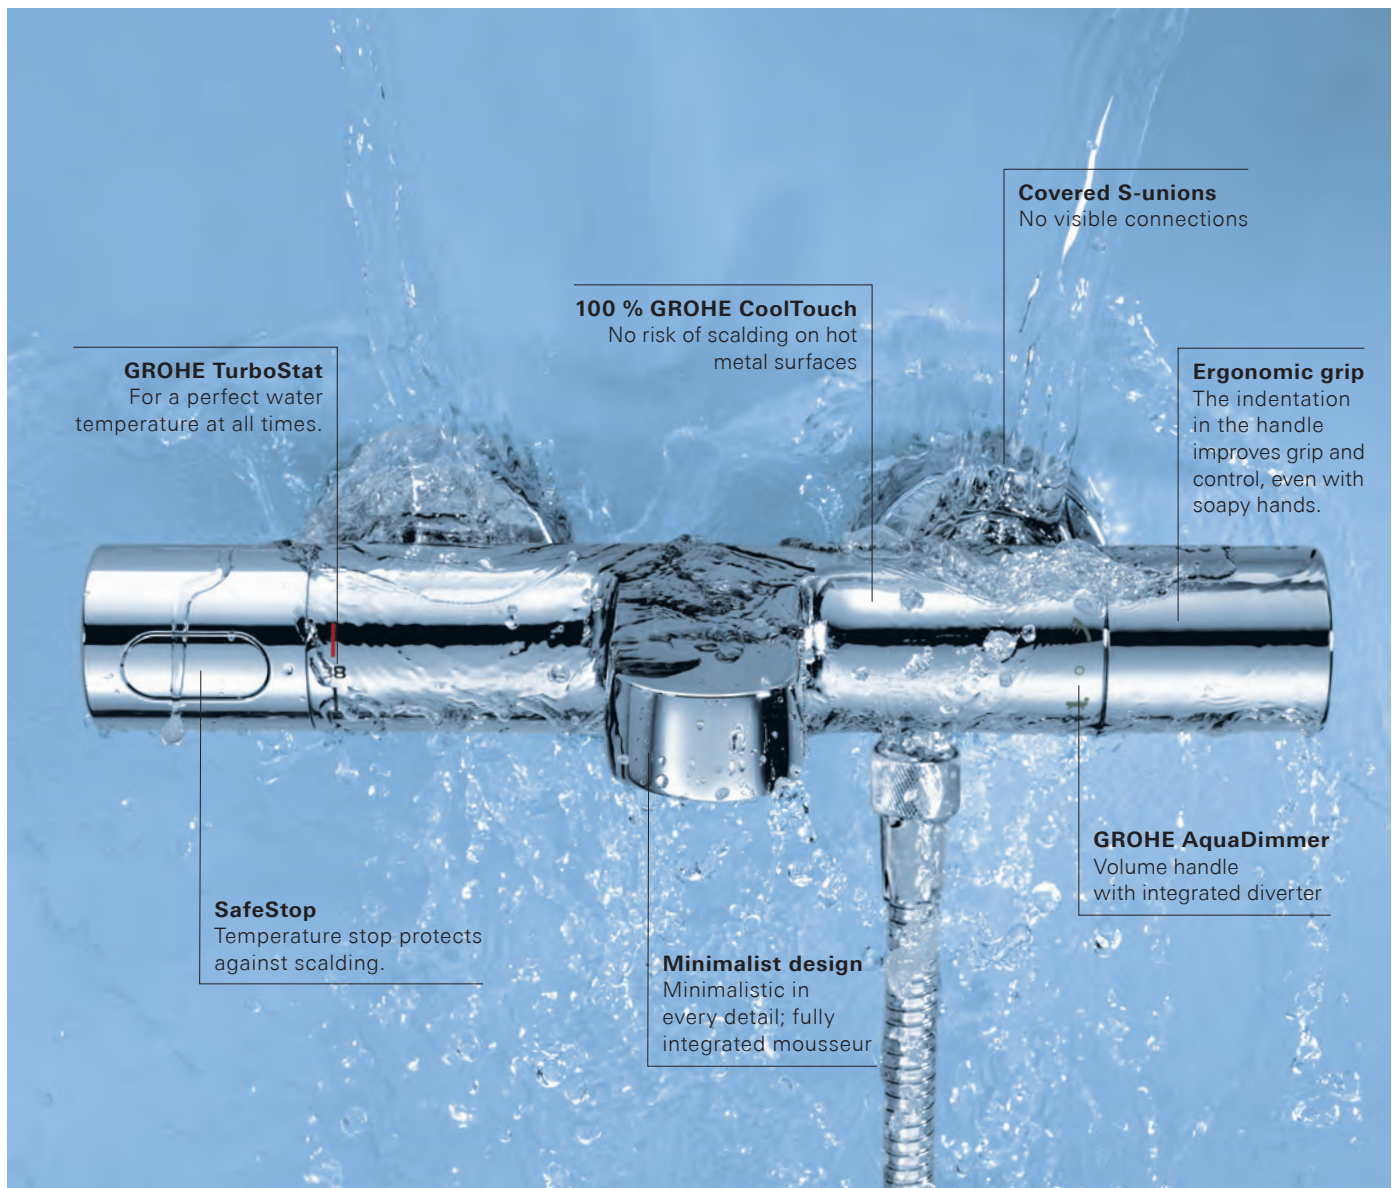

GROHTHERM 3000 COSMOPOLITAN

MINIMALIST & 100 % GROHE COOLTOUCH.

Grohtherm 3000 Cosmopolitan thermostats are based on an aesthetic philosophy based on simple cylinders in perfect proportions, creating balance and harmony enhanced by GROHE StarLight chrome, a deep luxurious finish.

While GROHE TurboStat maintains your perfect water temperature, GROHE CoolTouch eliminates the risk of scalding from hot chrome surfaces, while the EcoButton enables you to reduce your water consumption up to 50 %.

GROHE TurboStat
For a perfect water temperature at all times.

100 % GROHE CoolTouch
No risk of scalding on hot metal surfaces

Covered S-unions
No visible connections

Ergonomic grip
The indentation in the handle improves grip and control, even with soapy hands.

SafeStop
Temperature stop protects against scalding.

Minimalist design
Minimalistic in every detail; fully integrated mousseur

GROHE AquaDimmer
Volume handle with integrated diverter