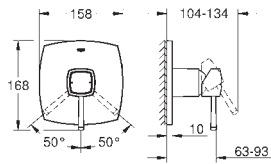

24 067 000	Chrome	4005176465802	365.80
24 067 IGO	chrome/gold	4005176465819	439.48

Grandera
Single-lever shower mixer trim
set for final installation for
GROHE Rapido SmartBox 35 600/35 604
GROHE SilkMove 46 mm ceramic cartridge
GROHE StarLight chrome finish
wall escutcheon with **GROHE FastFixation**
(covered escutcheon- and shaft sealing, covered fixing)
metal escutcheon, retroactively 6° adjustable
metal lever
flow performance:
outlet B or C = 30 l/min
without roughing-in-set

35 604 000		4005176698774	142.72

GROHE Rapido SmartBox universal rough-in box for concealed installation

24 068 000	Chrome	4005176465840	411.38
24 068 IGO	chrome/gold	4005176465857	483.42