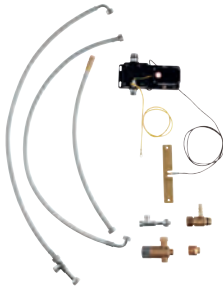

GROHE FOOT CONTROL

Ref. No.	Colour	EAN	Retail Guide Price (£)

30 309 000		4005176351235	435.64

30 309 000

**Foot Control
Dual flush valve set**

Foot control: activation of water via contact with sensor

battery supply 6 V lithium-battery,

type CR-P2

CE approved

solenoid valve

fixed value mixing valve

automatically stops after 60 sec. (factory set)

type of protection IP 44

upgrade set for GROHE pull-out kitchen faucets

not suitable for combination with open water heater (SKUs 32 555 000,

31 397 000, 32 511 000, 31 127 002, 33 984 002, 31 180 000, 30 194 000/DC0,

31 179 000, 31 132 001