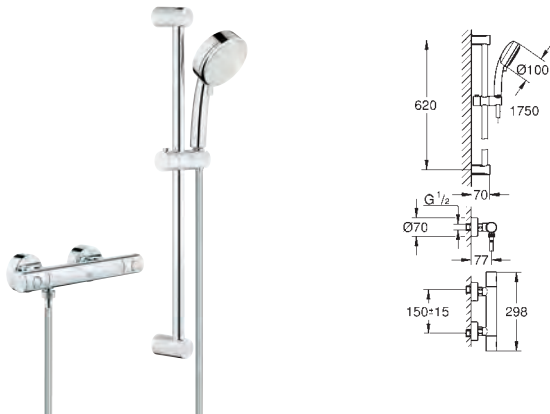

GROHE GROHTHERM 800 COSMOPOLITAN

Ref. No.	Colour	EAN	Retail Guide Price (£)

34 768 000	Chrome	4005176612053	275.88

Grotherm 800 Cosmopolitan Thermostatic shower set 1/2"

Consisting of:
Grotherm 800 Cosmopolitan thermostatic shower mixer 1/2" (34 765 000)
Tempesta Cosmopolitan 100 shower set, 2 sprays, 600 mm (27 578 002)
optional **GROHE EcoJoy** 5.7 l/min flow limiter included

34 769 000	Chrome	4005176612060	282.69

Grotherm 800 Cosmopolitan Thermostatic shower set 1/2"

Consisting of:
Grotherm 800 Cosmopolitan thermostatic shower mixer 1/2" (34 765 000)
Tempesta Cosmopolitan 100 shower set, 2 sprays, 900 mm (27 788 002)
optional **GROHE EcoJoy** 5.7 l/min flow limiter included