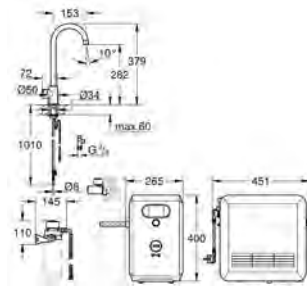

between transmitter and receiver

filter head with flexible water hardness adjustment

GROHE Blue filter, CO₂ bottle and cleaning cartridge are not included in the

delivery and have to be ordered separately

suitable filters:

- filter S-size, capacity 600 l at 20° dKH (40 404 001)
- filter M-size, capacity 1500 l at 20° dKH (40 430 001)
- filter L-size, capacity 2500 l at 20° dKH (40 412 001)
- activated carbon filter, capacity 3000 l (40 547 001)
- Magnesium + Zinc filter, capacity 400 l at 17° dGH (40 691 002)

System requirements Apple

iPhone with iOS 12.0 or higher

System requirements Android

smart phone with Android 6.0 or higher

Mobile devices and GROHE Watersystems App*** are not included in delivery
and have to be ordered separately via an authorised Apple store/store/iTunes or
Google Play store.

* The Bluetooth word mark and logos are registered trademarks owned by
Bluetooth SIG, Inc. and any use of such marks by Grohe AG is under license.
Other trademarks and trade names are those of their respective owners.

** Apple, the Apple logo, iPod, iPod Touch, iPhone and iTunes are trademarks of
Apple Inc., registered in the U.S. and other countries. Apple is not responsible for
the function of this device or its compliance with safety and regulatory standards.

*** Available for free via iTunes app or Google Play store.

to be equipped with a non-return valve EA approved by Belgaqua