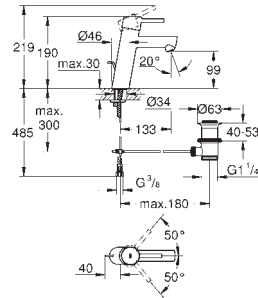

GROHE CONCETTO

Ref. No.   Colour   EAN   Retail Guide Price (£)

23 450 001   Chrome   4005176998775   189.51

Concetto
Basin mixer 1/2"
M-Size
monobloc installation
metal lever
28 mm ceramic cartridge
with **GROHE SilkMove**
with temperature limiter
GROHE StarLight chrome finish
GROHE EcoJoy SpeedClean mousseur 5.7 l/min
GROHE FastFixation rapid installation system
pop-up waste set 1 1/4"
flexible connection hoses