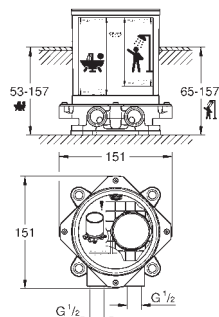

45 984 001		4005176992056	444.34

Rough-in set 1/2"
for floor-mounted bath mixers/spouts and shower mixers
without finishing trim set
installation plate with 360° horizontal and 3° vertical adjustment
installation depth 53-157 mm for bath
mixers/spouts, depth compensation 104 mm
installation depth 65-157 mm for shower mixers, depth compensation 92 mm
two 1/2" female connections (hot/cold supplies)
flushing plug
Can take a single mixed supply
fixing material