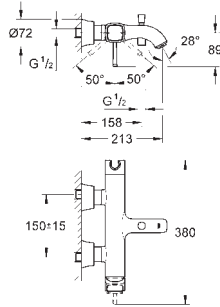

GROHE GRANDERA

Ref. No.	Colour	EAN	Retail Guide Price (£)

23 317 000	Chrome	4005176930799	640.46
23 317 IGO	chrome/gold	4005176930805	781.94

Grandera
Single-lever bath/shower mixer 1/2"
wall mounted
GROHE SilkMove 46 mm ceramic cartridge
GROHE StarLight chrome finish
adjustable flow rate limiter
integrated hand shower holder
automatic diverter: bath/shower
mousseur
integrated non-return valve
in the shower outlet 1/2"
covered S-unions
protected against backflow

24 067 000	Chrome	4005176465802	365.80
24 067 IGO	chrome/gold	4005176465819	439.48