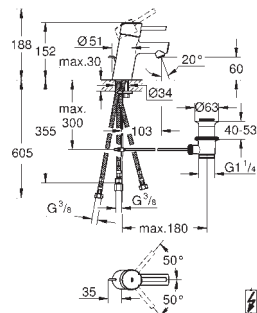

23 060 001   Chrome   4005176888021   160.85

Concetto
Basin mixer 1/2"
S-Size
monobloc installation
metal lever
GROHE SilkMove 35 mm ceramic cartridge
adjustable flow rate limiter
GROHE StarLight chrome finish
GROHE FastFixation installation system with centering support
flow straightener
pop-up waste set 1 1/4"
flexible connection hoses
for use with displacement water heater
optional temperature limiter (46 375 000)
noise classification 1 in accordance with DIN4109