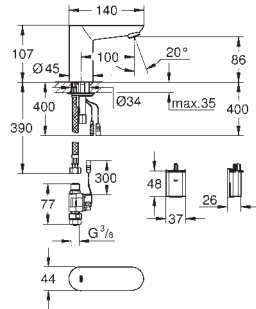

GROHE EUROECO COSMOPOLITAN E

Ref. No.	Colour	EAN	Retail Guide Price (£)

36 271 000	Chrome	4005176893193	350.25

**Euroeco Cosmopolitan E
Infra-red electronic basin tap**

with infrared sensor for bi-directional communication for monitoring, configuration and servicing for cold or premixed water
6V lithium battery, type CR-P2
battery lifetime approx. 7 years (150 actuations a day)

GROHE EcoJoy mousseur 5.7 l/min
flexible connection hoses
dirt strainers
solenoid valve
external battery
rapid installation system
multistage battery status display
7 pre-set programs
auto flush
thermal disinfection
cleaning mode
additional functions and precise settings
by remote control 36 407
CE approved
noise classification 1 in accordance with DIN4109
type of protection faucet IP 59K

36 269 000	Chrome	4005176893179	378.38