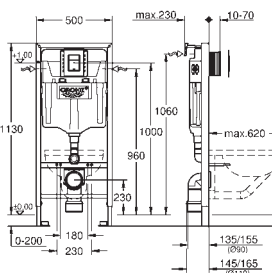

39 501 000	Chrome	4005176453878	353.17

Rapid SL
3-in-1 set for WC, 1.13 m installation height
with flushing cistern GD 2 , 6 I - 9 I

Consisting of:
Rapid SL element for WC (38 528 001)
Skate Cosmopolitan S flush plate, chrome (37 535 000)
Rapid SL front wall brackets (38 558 00M)
including revision shaft 40 911 000 for mounting of small flush plates