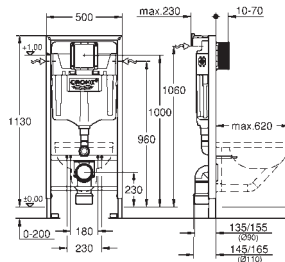

GROHE RAPID SL FOR WC

Ref. No.	Colour	EAN	Retail Guide Price (£)

38 536 001		4005176863929	269.18

Rapid SL
Element for WC, 1.13 m installation height with flushing cistern GD 2 , 6 l - 9 l
for on-the-wall installations or studded walls
powder coated steel frame, self-supporting
with fixed connections
TÜV approved
2 WC fixing bolts
fixing device for ceramic
WC ceramics with small bearing area (< 205 mm) require additional accessory 38 779 000
distance of fixing bolts 180/230 mm
outlet bend Ø 90 mm
depth adjustable
reducer Ø 90/110 mm
inlet and outlet connecting set

flushing cistern GD 2, 6 - 9 l, containing following features:
water supply from left/right or back
1/2" water supply connection including integrated angle valve and push fit flexible hose union

including wall brackets 38 558 00M for on-the-wall installation
for mounting of small flush plates please order revision shaft 40 911 000 (sold separately)

38 539 001		4005176863912	306.85