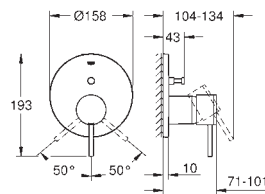

24 066 003	Chrome	4005176465772	431.14
24 066 DC3	supersteel	4005176465789	602.48
24 066 GL3	cool sunrise	4005176564642	589.36
24 066 DA3	warm sunset	4005176564628	595.65
24 066 AL3	Brushed Hard Graphite	4005176465796	688.56

Atrio
Single-lever mixer with 2-way diverter
set for final installation for
GROHE Rapido SmartBox 35 600/35 604
GROHE SilkMove 46 mm ceramic cartridge
GROHE StarLight chrome finish
wall escutcheon with **GROHE FastFixation**
(covered escutcheon- and shaft sealing, covered fixing)
metal escutcheon, retroactively 6° adjustable
metal lever
automatic 2-way diverter
flow performance:
outlet B = 27 l/min, outlet C = 27 l/min
without roughing-in-set

35 604 000		4005176698774	142.72
GROHE Rapido SmartBox universal rough-in box for concealed installation