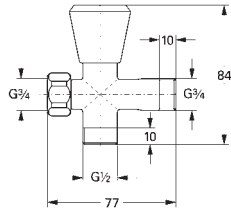

GROHE SHOWER ACCESSORIES

Ref. No.	Colour	EAN	Retail Guide Price (£)

28 799 000	Chrome	4005176602511	126.16

Diverter
GROHE StarLight chrome finish