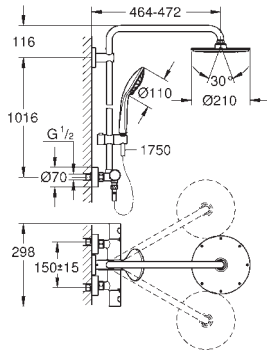

GROHE EUPHORIA SHOWER SYSTEM

Ref. No.	Colour	EAN	Retail Guide Price (£)

26 383 000	Chrome	4005176369025	928.57

Euphoria System 210
Shower system with thermostat for wall mounting
Consisting of:
horizontal swivable 450 mm projection shower arm
GROHE MetalGrip ergonomically shaped metal handles
exposed thermostatic shower
with Aquadimmer function
allows change between:
Rainshower Cosmopolitan 210 metal head shower
Rain spray pattern
GROHE EcoJoy 12 l/min flow limiter
with ball joint
rotation angle $\pm 15^\circ$
hand shower Euphoria 110 Massage
GROHE EcoJoy 9.5 l/min flow limiter
adjustable height via gliding element
Silverflex shower hose 1750 mm (28 388 000)
minimum flow rate 7 l/min.
GROHE DreamSpray perfect spray pattern
GROHE StarLight finish
GROHE TurboStat compact cartridge
with wax thermoelement
SpeedClean anti-limescale system
Inner WaterGuide for a longer life
Twistfree preventing the hose from twisting
suitable for instantaneous heaters from 18 kW/h
optional upgrade: **GROHE EasyReach** tray (26 362)

26 249 000	Chrome	4005176317156	747.66