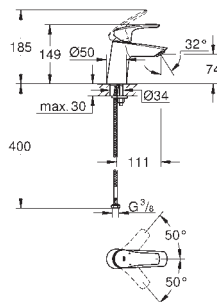

23 967 003 Chrome 4005176611568 105.09

Eurosmart Basin mixer 1/2" S-Size
angled version
monobloc installation
metal lever
28 mm ceramic cartridge with **GROHE SilkMove**
adjustable flow rate limiter with temperature limiter
GROHE StarLight chrome finish
GROHE EcoJoy mousseur 5.7 l/min
GROHE Zero isolated inner water ways - lead and nickel free within the tap
GROHE FastFixation installation system
flexible connection hoses
smooth body
professional edition