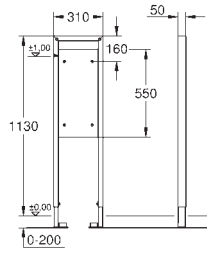

GROHE RAPID SL FOR THE DISABLED

Ref. No.	Colour	EAN	Retail Guide Price (£)

38 559 001		4005176863776	253.03

Rapid SL

Fixing element, 1.13 m installation height

to fix **support** for the disabled

0.31 m wide

powder coated steel frame

waterproof plywood

for on-the-wall installation please order wall brackets 38 558 00M (sold separately)