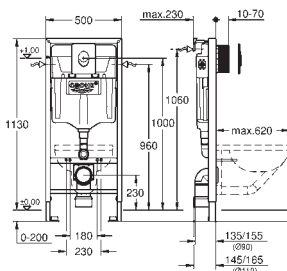

38 721 001	Chrome	4005176863431	323.01

Rapid SL
3-in-1 set for WC, 1.13 m installation height
with flushing cistern GD 2, 6 l - 9 l
Consisting of:
Rapid SL element for WC (38 528 001)
Skate Air flush plate, chrome, vertical installation (38 505 000)
Rapid SL front wall brackets (38 558 00M)