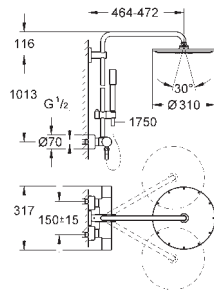

27 966 000	Chrome	4005176929250	1,426.13

Rainshower System 310
Shower system with thermostat for wall mounting
horizontal swivable 450 mm projection shower arm
exposed thermostatic shower
with Aquadimmer function
allows change between:
Rainshower Cosmopolitan 310 head shower (27 477 000)
material: metal
with ball joint
rotation angle $\pm 15^\circ$
hand shower Sena Stick (28 034 000)
adjustable height via gliding element
(12 140 000)
Silverflex shower hose 1750 mm (28 388 000)
GROHE TurboStat compact cartridge
with wax thermoelement
GROHE SafeStop safety button at 38°C
(calibration required)
GROHE SafeStop Plus optional temperature limiter at 43°C included
GROHE CoolTouch prevents scalding on hot surfaces
GROHE DreamSpray perfect spray pattern
GROHE StarLight chrome finish
SpeedClean anti-limescale system
minimum flow rate 7 l/min.