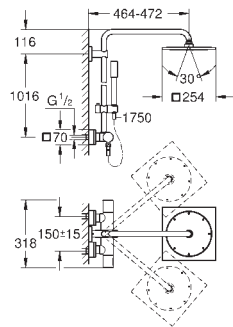

GROHE RAINSHOWER® SYSTEM

Ref. No.	Colour	EAN	Retail Guide Price (£)

27 469 000	Chrome	4005176882593	1,426.13

Rainshower F-Series System 254
Shower system with thermostat for wall mounting
horizontal swivable 450 mm projection shower arm
exposed thermostatic shower
with Aquadimmer function
allows change between:
head shower Rainshower F-Series 254 (27 285 000)
material: metal
with ball joint, rotation angle $\pm 20^\circ$
hand shower Sena (28 341 000)
adjustable height via gliding element
(12 140 000)
metal shower hose 1750 mm
GROHE EcoJoy 9.5 l/min flow limiter
GROHE TurboStat
GROHE SafeStop safety button at 38°C
(calibration required)
GROHE SafeStop Plus optional temperature limiter at 43°C included
GROHE CoolTouch
GROHE DreamSpray perfect flow
GROHE StarLight chrome finish
SpeedClean anti-limescale system
Inner WaterGuide for a longer life

27 569 000	Chrome	4005176894275	1,426.09

ditto, with non-restricted flow