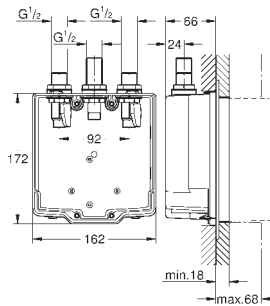

36 322 001 4005176595400 155.29

Eurosmart Cosmopolitan T
Concealed mounting box
with mixture
wall installation
with adhesive flange for sealing the wall
2 stop valves
non-return valve
for use with 36 321 000
allows for waterproofing of wall construction surrounding the concealed body
with sealing sleeve

COMMERCIAL
FITTINGS