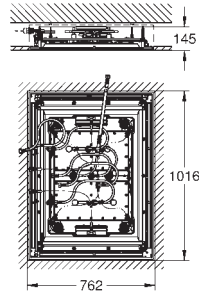

recommendation: configuration with Grohtherm SmartControl

3 x Grohtherm SmartControl (29 126 000)

3 x GROHE Rapido SmartBox (35 604 000)

1 x Euphoria Cube Stick wall holder set 1 spray (26 405 000)

this product contains built-in LED lamps, which cannot be changed: energy efficiency class: A++