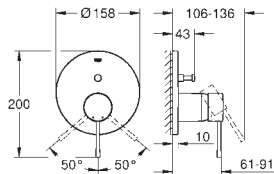

Essence
Single-lever mixer with 2-way diverter
set for final installation for
GROHE Rapido SmartBox (35 604)
GROHE SilkMove 46 mm ceramic cartridge
GROHE StarLight chrome finish
wall escutcheon with **GROHE FastFixation**
(covered escutcheon- and shaft sealing, covered fixing)
metal escutcheon, retroactively 6° adjustable
metal lever
automatic 2-way diverter
flow performance:
outlet B = 27 l/min, outlet C = 27 l/min
without roughing-in-set
professional edition