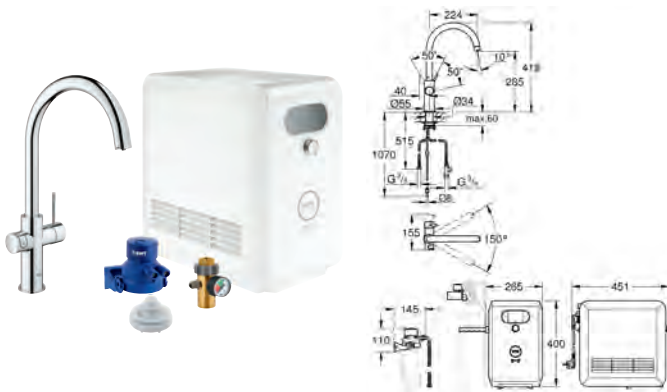

between transmitter and receiver

filter head with flexible water hardness adjustment

GROHE Blue filter, CO₂ bottle and cleaning cartridge are not included in the

delivery and have to be ordered separately

suitable filters:

- filter S-size, capacity 600 l at 20° dKH (40 404 001)

- filter M-size, capacity 1500 l at 20° dKH (40 430 001)

- filter L-size, capacity 2500 l at 20° dKH (40 412 001)

- activated carbon filter, capacity 3000 l (40 547 001)

- Magnesium + Zinc filter, capacity 400 l at 17° dGH (40 691 002)

System requirements Apple

iPhone with iOS 12.0 or higher

System requirements Android

smart phone with Android 6.0 or higher

Mobile devices and GROHE Watersystems App*** are not included in delivery and have to be ordered separately via an authorised Apple store/store/iTunes or Google Play store.

* The Bluetooth word mark and logos are registered trademarks owned by Bluetooth SIG, Inc. and any use of such marks by Grohe AG is under license. Other trademarks and trade names are those of their respective owners.

** Apple, the Apple logo, iPod, iPod Touch, iPhone and iTunes are trademarks of Apple Inc., registered in the U.S. and other countries. Apple is not responsible for the function of this device or its compliance with safety and regulatory standards.

*** Available for free via iTunes app or Google Play store.

to be equipped with a non-return valve EA approved by Belgaqua