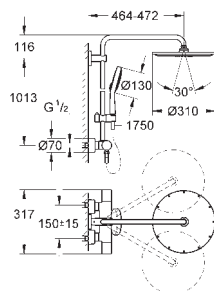

27 968 000	Chrome	4005176929687	1,426.13

Rainshower System 310
Shower system with thermostat for wall mounting
horizontal swivable 450 mm projection shower arm
exposed thermostatic shower
with Aquadimmer function
allows change between:
Rainshower Cosmopolitan 310 head shower (27 477 000)
material: metal
with ball joint
rotation angle $\pm 15^\circ$
hand shower Power&Soul Cosmopolitan 130 (27 664 000)
adjustable height via gliding element
(12 140 000)
Silverflex shower hose 1750 mm (28 388 000)
GROHE TurboStat compact cartridge
with wax thermoelement
GROHE SafeStop safety button at 38°C
(calibration required)
GROHE SafeStop Plus optional temperature limiter at 43°C included
GROHE CoolTouch prevents scalding on hot surfaces
GROHE DreamSpray perfect spray pattern
GROHE One-Click Showering spray selection
with one click
GROHE StarLight chrome finish
SpeedClean anti-limescale system
minimum flow rate 7 l/min.