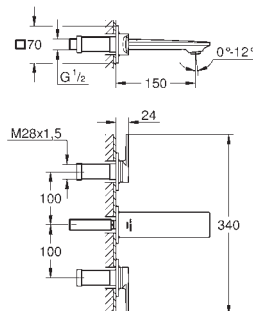

20 189 002	Chrome	4005176499784	429.08
20 189 GN2	brushed cool sunrise	4005176499821	772.34
20 189 DL2	brushed warm sunset	4005176499845	772.34
20 189 A02	hard graphite	4005176499852	729.45

Allure
Three-hole basin mixer 1/2"
S-Size
wall mounted, with lever handles
without concealed body
set for final installation for 29 025 000
valves hot/cold
with headparts 1/2" - 90°
GROHE StarLight chrome finish
GROHE EcoJoy 5.7 l/min. flow limiter
Precision Control with haptic click feedback (optional)
GROHE AquaGuide adjustable slim air mousseur
projection 150 mm

29 025 002		4005176519895	282.72

Rough-in set for 3-hole basin mixer