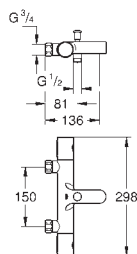

Grotherm 800 Cosmopolitan
Thermostatic bath/shower mixer 1/2"
wall mounted
GROHE StarLight chrome finish
GROHE MetalGrip ergonomically shaped metal handles
GROHE SafeStop safety button at 38°C
(calibration required)
GROHE SafeStop Plus optional temperature limiter at 43°C included
GROHE TurboStat compact cartridge with wax thermoelement
integrated mixed water shut off
automatic diverter: bath/shower volume handle with **GROHE EcoButton** (economy button with individually adjustable economy stop)
ceramic headpart 1/2", 180°
shower bottom outlet 1/2" mousseur
built-in non return valves
dirt strainers
protected against backflow
without connection unions for wall mounting
GROHE EcoJoy technology for less water and perfect flow

34 772 000	Chrome	4005176612893	314.53