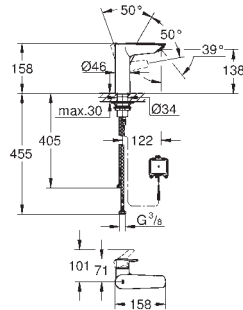

Ref. No.   Colour   EAN   Retail Guide Price (£)

23 975 003   Chrome   4005176644153   396.89

Eurosmart Basin mixer 1/2" M-Size
monobloc installation
2-in-1 hybrid with touchless or manual operation
manual lever operation having priority
metal lever
28 mm ceramic cartridge with **GROHE SilkMove** with temperature limiter
infra-red electronic with infrared sensor for bi-directional communication for monitoring, configuration and servicing
6V lithium battery, type CR-P2 battery lifetime approx. 7 years (150 actuations a day)
non-return valve
dirt strainer with integrated solenoid valve
external battery
multistage battery status display
7 pre-set programs
auto flush
cleaning mode
additional functions and precise settings by remote control 36 407
GROHE EcoJoy mousseur 5.7 l/min
GROHE Zero isolated inner water ways - lead and nickel free within the tap
smooth body
flexible connection hoses
min. recommended pressure 1.0 bar
CE approved
professional edition