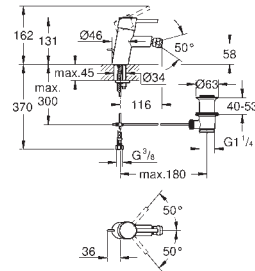

Concetto
Bidet mixer 1/2"
S-Size
monobloc installation
metal lever
28 mm ceramic cartridge
with **GROHE SilkMove**
with temperature limiter
GROHE StarLight chrome finish
GROHE FastFixation installation system
with centering support
ball-joint mousseur
pop-up waste set 1 1/4"
flexible connection hoses

32 210 001	Chrome	4005176888939	185.80