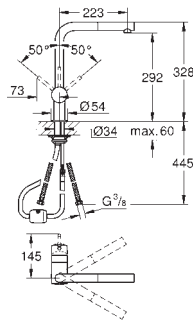

32 168 000	Chrome	4005176824425	264.72
32 168 DC0	supersteel	4005176824432	344.57

Minta
Single-lever sink mixer 1/2"
monobloc installation
GROHE StarLight finish
GROHE SilkMove 46 mm ceramic cartridge
pull out mousseur spout
adjustable flow rate limiter
swivel tubular spout
integrated non-return valve
protected against backflow
flexible connection hoses
rapid installation system