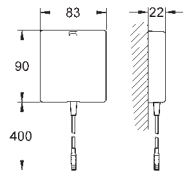

GROHE EUROECO COSMOPOLITAN E

Ref. No.	Colour	EAN	Retail Guide Price (£)

36 338 000

4005176896743

111.11

Switch mode power supply

for one eye infra-red wash basin mixer

switch mode power supply with operating voltage

100-230 V AC, 50 - 60 Hz

for concealed socket with cover and strain relief

suitable for the following products: 36 444 000, 36 440 000,

36 411 000, 36 413 000, 36 409 000, 36 325 001, 36 269 000,

36 015 001, 36 016 001, 36 421 000