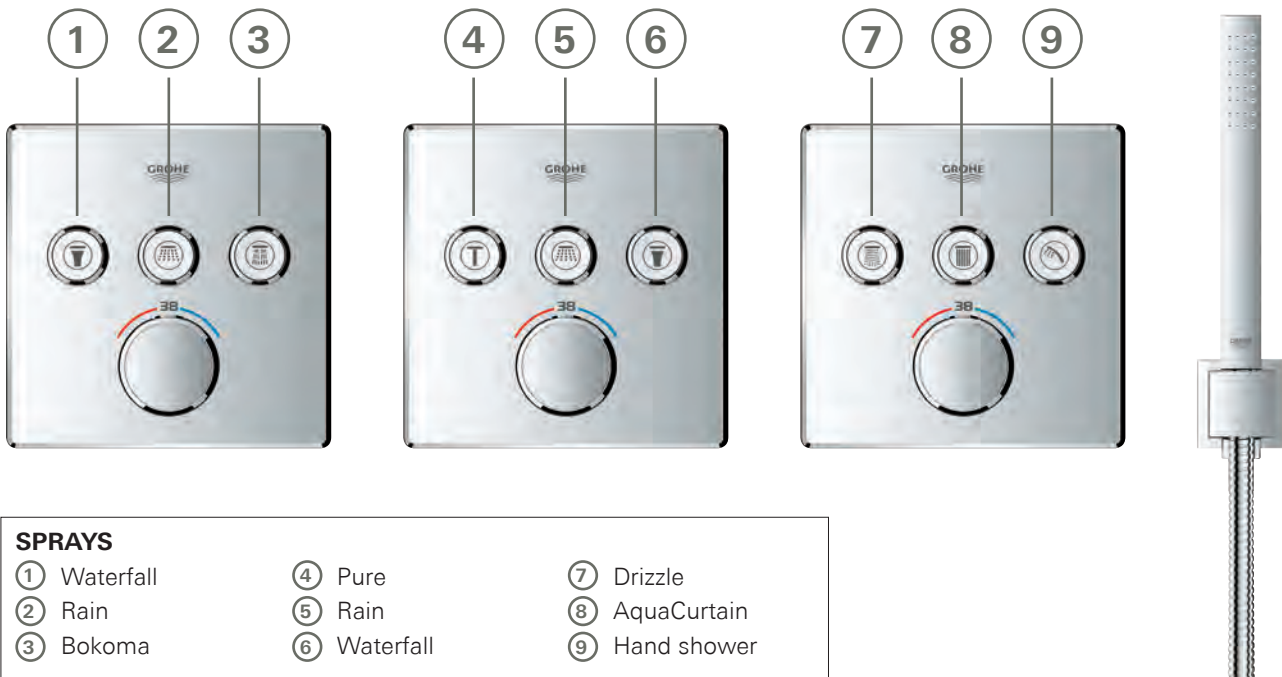

INGENIOUS: A TOTAL WATER EXPERIENCE AT YOUR FINGERTIPS.

Compose your own water music. With AquaSymphony you can create your perfect shower moment. The intelligent control systems let you select and adjust a different shower experience for every day, to be completely in tune with your wishes. Choose your favourite!

GROHTHERM SMARTCONTROL CONFIGURATION

3 x 29 126 000, 3 x 35 600 000, 26 370 000, 27 698 000, 28 143 000