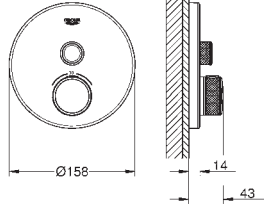

GROHE GROHTHERM SMARTCONTROL

Ref. No.	Colour	EAN	Retail Guide Price (£)

29 150 LS0	moon white	4005176413544	818.35

Grohtherm SmartControl
Thermostat for concealed installation with one valve
set for final installation for
GROHE Rapido SmartBox 35 600/35 604
metal wall escutcheon with **GROHE FastFixation** (covered escutcheon and shaft sealing, covered fixing), retroactively 6° adjustable
GROHE StarLight finish
GROHE SmartControl push for ON-OFF, turn for volume adjustment from EcoJoy to full flow
exchangeable symbols
GROHE TurboStat compact cartridge with wax thermoelement
GROHE ProGrip with knurl structure
GROHE SafeStop safety button at 38°C (calibration required)
GROHE SafeStop Plus optional temperature limiter at 43°C or 46°C included
built-in non return valve and dirt strainers
cover plate in moon white acrylic glass
without roughing-in-set
flow performance:
outlet A (to external shut-off) = 34 l/min
outlet B/C = 29 l/min

35 604 000		4005176698774	142.72

GROHE Rapido SmartBox universal rough-in box for concealed installation

29 151 LS0	moon white	4005176413551	874.90