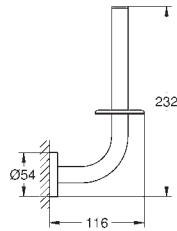

40 385 001	Chrome	4005176326356	23.30
40 385 DC1	supersteel	4005176413094	32.84
40 385 BE1	polished nickel	4005176430206	34.96
40 385 EN1	brushed nickel	4005176430299	37.61
40 385 GL1	cool sunrise	4005176429453	34.96
40 385 GN1	brushed cool sunrise	4005176429903	37.61
40 385 DA1	warm sunset	4005176429309	34.96
40 385 DL1	brushed warm sunset	4005176430053	37.61
40 385 A01	hard graphite	4005176429606	34.96
40 385 AL1	Brushed Hard Graphite	4005176429750	37.61

Essentials

Spare toilet paper holder

material: metal
wall mounted
concealed fastening

GROHE StarLight chrome finish

suitable for screwing (including screws and dowels) or gluing (glue 40 915 000 sold separately)