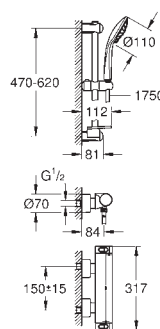

Grohtherm 2000
Thermostatic shower mixer 1/2" with shower set
Consisting of:
Grohtherm 2000 thermostat shower mixer (34 469)
Euphoria 110 Massage shower set, 600 mm (27 231 001)