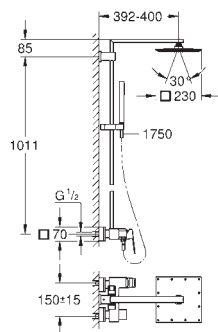

Euphoria Cube System 230
Shower system with single lever for wall mounting
Consisting of:
shower arm
projection 400 mm
exposed single-lever shower mixer
with diverter
allows change between:
Rainshower Allure 230 metal head shower (27 479)
Rain spray pattern
with ball joint
rotation angle $\pm 15^\circ$
hand shower Euphoria Cube Stick (27 698 000)
Rain spray pattern
adjustable height via gliding element
Silverflex shower hose 1750 mm (28 388 000)
GROHE SilkMove 35 mm ceramic cartridge
GROHE DreamSpray perfect spray pattern
GROHE StarLight chrome finish
SpeedClean anti-limescale system
Inner WaterGuide for a longer life
Twistfree preventing the hose from twisting
suitable for instantaneous heaters from 18 kW/h
minimum flow rate 7 l/min.