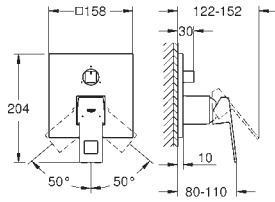

GROHE EUROCUBE JOY

Ref. No.	Colour	EAN	Retail Guide Price (£)
24 094 000	Chrome	4005176480638	280.80

Eurocube
Single-lever mixer with 3-way diverter
set for final installation for
GROHE Rapido SmartBox 35 600/35 604
GROHE SilkMove 46 mm ceramic cartridge
wall escutcheon with **GROHE FastFixation**
(covered escutcheon- and shaft sealing, covered fixing)
metal escutcheon, retroactively 6° adjustable
metal lever
3-way diverter
flow performance:
outlet A = 27 l/min,
outlet B = 27 l/min,
outlet C = 27 l/min
without roughing-in-set

35 604 000		4005176698774	142.72
GROHE Rapido SmartBox universal rough-in box for concealed installation			

24 153 000	Chrome	4005176481178	606.04
24 153 DC0	supersteel	4005176574221	755.56
24 153 AL0	Brushed Hard Graphite	4005176585913	862.96