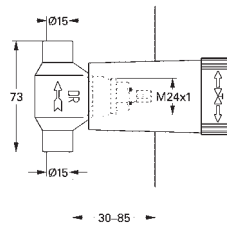

29 801 000   **4005176504846**   **30.95**

Concealed stop-valve, 1/2"
pre-assembled headpart 1/2"
short spindle
protection sleeve
soldered connection Ø15 mm
DR-brass

29 804 000   **4005176504877**   **49.24**

ditto, soldered connection Ø 22 mm