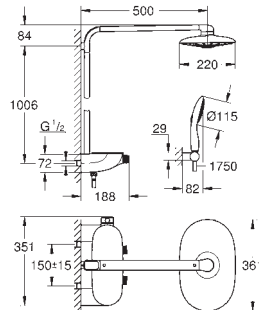

GROHE RAINSHOWER SYSTEM SMARTCONTROL

Ref. No.	Colour	EAN	Retail Guide Price (£)

26 250 000	Chrome	4005176316999	1,793.58

Rainshower System SmartControl Duo 360 Shower system with thermostat for wall mounting

Consisting of:
horizontal 500 mm shower arm
exposed SmartControl thermostat
allows change between:
head shower Rainshower Duo 360, spray plate chrome
GROHE PureRain/GROHE Rain O² spray* and TrioMassage
hand shower Power&Soul 115, spray plate white (27 671 LSO)
hand shower wall holder (27 055)
Silverflex shower hose 1750 mm (28 388 000)
min. recommended pressure 1.5 bar
GROHE DreamSpray perfect spray pattern
GROHE StarLight chrome finish
GROHE CoolTouch prevents scalding on hot surfaces
GROHE TurboStat compact cartridge
with wax thermoelement
GROHE EcoJoy technology for less water and perfect flow
GROHE SafeStop safety button at 38°C
(calibration required)
GROHE SafeStop Plus optional temperature limiter at 43°C included
GROHE SmartControl push for ON-OFF, turn for volume adjustment from
EcoJoy to full flow
GROHE EasyReach shower tray
SpeedClean anti-limescale system
Inner WaterGuide for a longer life
suitable for instantaneous heaters from 18 kW/h
Twistfree preventing the hose from twisting
* to be decided during initial installation; factory default setting: GROHE PureRain

26 250 LSO	moon white	4005176317002	1,765.32

ditto, head shower with white spray plate