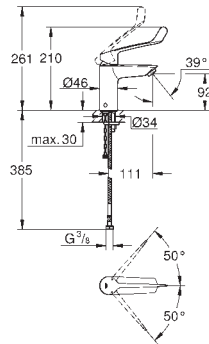

GROHE EUROSMART CARE

Ref. No. Colour EAN Retail Guide Price (£)

23 984 003 Chrome 4005176643835 196.54

Eurosmart Basin mixer 1/2" S-Size
thermostatic scalding protection
maximum temperature adjustable
thermal disinfection without re-adjustment of temperature
tool for thermal disinfection included
monobloc installation
long metal lever
28 mm ceramic cartridge
with **GROHE SilkMove**
adjustable flow rate limiter
GROHE Zero isolated inner water ways - lead and nickel free within the tap
built-in non return valves
dirt strainers
GROHE EcoJoy 4.2 l/min laminar flow straightener
GROHE FastFixation installation system
smooth body
flexible connection hoses
max. pressure differential 5:1
professional edition