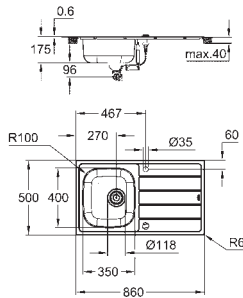

GROHE STAINLESS STEEL SINKS

Ref. No.	Colour	EAN	Retail Guide Price (£)

31 562 SD1	stainless steel	4005176623721	233.70

Bau

Kitchen sink and tap bundle

Consisting of:

K200 stainless steel sink with drainer (31 552 SD1)

mounting type: top mount

Bau Edge single lever sink mixer (31 367 001)

high spout

monobloc installation

GROHE StarLight chrome finish

GROHE Longlife 28 mm ceramic cartridge

GROHE Zero isolated inner water ways - lead and nickel free within the tap

mousseur

swivel tubular spout

swivel area 360°

flexible connection hoses

outer radius: R6 (topmount), inner bowl radius: R100

GROHE FastFixation installation system

optional push to open excenter (40 986 SD0)

amount of fasteners included (top mount): 14

31 552 SD1	stainless steel	4005176623714	129.24

K200

Stainless Steel Sink with Drainer

model: K200 45-S 86/50 1.0 rev

mounting type: top mount

material: stainless steel AISI 304 (V2A)

material thickness: 0.6 mm

GROHE StarLight finish

finish: satin finish

GROHE Whisper

min. cabinet size: 450 mm

dimensions: 860 x 500 mm

1 bowl: 350 x 400 x 160 mm

outer radius: R6 (topmount), inner bowl radius: R100

GROHE FastFixation installation system

sink mountable left or right

cut-out (top mount): 842 x 482 mm

drilling holes: 2 x 35 mm

waste: Ø 3.5"/90 mm waste strainer with automatic waste fitting

accessories included: automatic waste fitting with rotary handle,

waste kit, basket strainer waste, mounting set

optional push to open excenter (40 986 SD0)

amount of fasteners included (top mount): 14