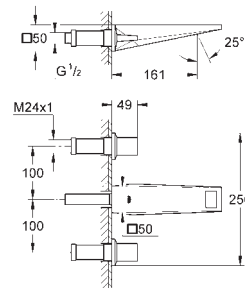

20 346 000	Chrome	4005176898907	903.99
20 346 DC0	supersteel	4005176490217	1,166.69
20 346 AL0	Brushed Hard Graphite	4005176490200	1,333.34

Allure Brilliant
Three-hole basin mixer 1/2"
S-Size
wall mounted
without concealed body
set for final installation for
29 025 002
valves hot/cold
with headparts 1/2" - 90°
GROHE StarLight chrome finish
GROHE EcoJoy 5.0 l/min. flow limiter
spout with integrated mousseur
projection 161 mm

20 348 000	Chrome	4005176898921	959.74
20 348 DC0	supersteel	4005176490309	1,240.76
20 348 AL0	Brushed Hard Graphite	4005176490293	1,418.54

Ditto, projection 210 mm

29 025 002		4005176519895	282.72