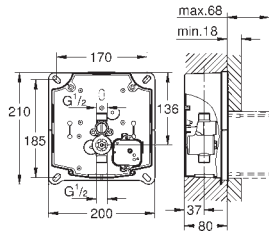

**GROHE Rapido U
roughing-in set for urinal
for manual actuation or Tectron
infra-red electronic 6 V or 230 V**

water group with stop valve
flow pressure min 0.5 bar
operating pressure max 10 bar
flush aid

functional unit checked ex factory
water supply connections 1/2" outer thread
connecting box for mains supply
installation box with gasket
fixing points for dry cladding and masonry-in
inspection shaft incl. protection