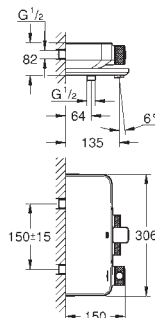

Grotherm SmartControl
Thermostatic bath/shower mixer 1/2"
wall mounted
GROHE CoolTouch prevents scalding on hot surfaces
GROHE StarLight chrome finish
GROHE SafeStop safety button at 38°C
(calibration required)
GROHE SafeStop Plus optional temperature limiter at 43°C included
GROHE TurboStat compact cartridge
with wax thermoelement
GROHE ProGrip with knurl structure
GROHE SmartControl push for ON-OFF, turn for volume adjustment from
EcoJoy to full flow
integrated **GROHE EasyReach** shower tray
shower bottom outlet 1/2"
bath spout with mousseur
built-in non return valve
and dirt strainers
protected against backflow