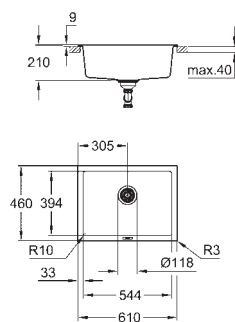

K700U

Composite sink

model: K700U 70-C 61/45.7 1.0
mounting type: top mount or undermount
material: quartz composite

GROHE Whisper

min. cabinet size: 700 mm
dimensions: 610 x 460 mm
1 bowl: 544 x 394 x 205 mm
outer radius: R3, inner bowl radius: R10

GROHE FastFixation installation system

cut-out: 543 x 393 mm
drainer: Ø 3.5"/90 mm basket strainer waste
accessories included: waste kit, basket strainer waste, mounting set
optional push to open excenter (40 986 SD0)
amount of fasteners included (top mount): 6
amount of fasteners included (undermount): 6