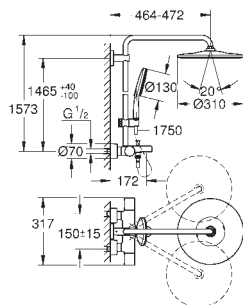

Rainshower SmartActive 310
Shower system with bath thermostat for wall mounting
Consisting of:
horizontal swivable 450 mm projection shower arm
exposed thermostatic shower
with Aquadimmer function
allows change between:
head shower Rainshower Mono 310 (26 562)
with ball joint
rotation angle $\pm 15^\circ$
bath inlet
separate diverter for hand shower
hand shower Rainshower SmartActive 130 (26 574)
adjustable height via gliding element
including performance grip
Silverflex shower hose 1750 mm (28 388 000)
GROHE TurboStat compact cartridge
with wax thermoelement
GROHE SafeStop safety button at 38°C
(calibration required)
GROHE SafeStop Plus optional temperature limiter at 43°C included
GROHE CoolTouch prevents scalding on hot surfaces
GROHE DreamSpray perfect spray pattern
GROHE StarLight chrome finish
GROHE EcoJoy 9.5 l/min flow limiter
GROHE FastFixation (upper bracket adjustable to adapt to existing holes)
SpeedClean anti-limescale system
Inner WaterGuide for a longer life
suitable for instantaneous heaters from 18 kW/h
minimum flow rate 7 l/min.

SHOWERS