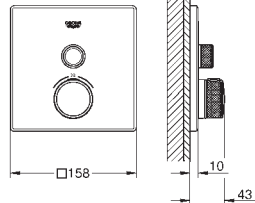

GROHE GROHTHERM SMARTCONTROL

Ref. No.	Colour	EAN	Retail Guide Price (£)
29 123 000	Chrome	4005176413292	636.01
29 123 GN0	brushed cool sunrise	4005176558122	887.67
29 123 DL0	brushed warm sunset	4005176558092	887.67
29 123 A00	hard graphite	4005176558054	832.11
29 123 AL0	Brushed Hard Graphite	4005176558061	887.67

Grotherm SmartControl
Thermostat for concealed installation with one valve
set for final installation for
GROHE Rapido SmartBox 35 600/35 604
metal wall escutcheon with **GROHE FastFixation** (covered escutcheon and shaft sealing, covered fixing), retroactively 6° adjustable
GROHE StarLight chrome finish
GROHE SmartControl push for ON-OFF, turn for volume adjustment from EcoJoy to full flow
exchangeable symbols
GROHE TurboStat compact cartridge with wax thermoelement
GROHE ProGrip with knurl structure
GROHE SafeStop safety button at 38°C (calibration required)
GROHE SafeStop Plus optional temperature limiter at 43°C or 46°C included
built-in non return valve and dirt strainers
without roughing-in-set
flow performance:
outlet A (to external shut-off) = 34 l/min
outlet B/C = 29 l/min

35 604 000	4005176698774	142.72
GROHE Rapido SmartBox universal rough-in box for concealed installation		

29 124 000	Chrome	4005176413308	692.57
29 124 DC0	supersteel	4005176526329	845.68
29 124 GN0	brushed cool sunrise	4005176558207	966.69
29 124 DL0	brushed warm sunset	4005176558177	966.69
29 124 A00	hard graphite	4005176558139	906.18
29 124 AL0	Brushed Hard Graphite	4005176558146	966.69