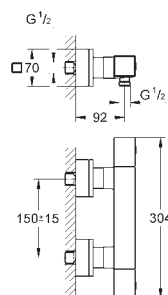

Grohtherm Cube
Thermostatic shower mixer 1/2"
wall mounted
GROHE StarLight chrome finish
GROHE SafeStop safety button at 38°C
(calibration required)
GROHE SafeStop Plus integrated temperature
limiter at max 50°C
GROHE Turbostat C3 compact cartridge
with wax thermoelement
integrated mixed water shut off
volume handle with **GROHE EcoButton**
(economy button with individually
adjustable economy stop)
shower bottom outlet 1/2"
ceramic headpart 1/2", 180°
built-in non return valves
dirt strainers
protected against backflow
covered S-unions
integrated flow limiter 14 l/min in the shower outlet
GROHE EcoJoy technology for less water and perfect flow