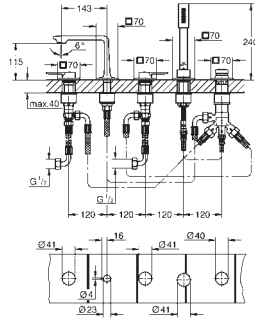

25 221 001	Chrome	4005176509438	871.23
25 221 GN1	brushed cool sunrise	4005176509254	1,393.97
25 221 DL1	brushed warm sunset	4005176509315	1,393.97
25 221 A01	hard graphite	4005176509414	1,306.85

Allure
5-hole bath/shower combination
for installation under tiled surround
ceramic headparts 1/2", 90°
GROHE StarLight chrome finish
Consisting of:
pre-assembled spout fixing
with lever handles
bath spout with mousseur and diverter bath/shower
Sena hand shower 6.6 l/min
shower hose 2000 mm
flexible connection hoses
connection for shower hose
protected against backflow
optional baseframes for installation: 29 037 001/29 037 002