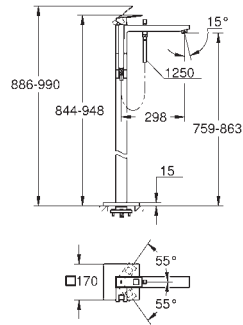

GROHE EUROCUBE

Ref. No.	Colour	EAN	Retail Guide Price (£)
23 672 001	Chrome	4005176429002	2,015.53
23 672 DC1	supersteel	4005176525094	2,555.59
23 672 AL1	Brushed Hard Graphite	4005176585555	2,921.01

Eurocube
Single-lever bath mixer 1/2", floor mounted

set for final installation for
45 984 001
29 038 001
29 086 000
without roughing-in-set
GROHE SilkMove 35 mm ceramic cartridge
with temperature limiter
GROHE StarLight chrome finish
automatic diverter: bath/shower
spout with mousseur
Euphoria Cube+ Stick hand shower 6.6 l/min (26 467)
Silverflex shower hose 1250 mm (28 362)
projection 298 mm
integrated non-return valve
in the shower outlet 1/2"
protected against backflow
with shower holder

45 984 001		4005176992056	444.34