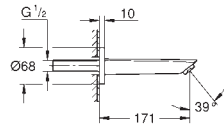

GROHE EUROSMART

Ref. No.	Colour	EAN	Retail Guide Price (£)

13 448 003	Chrome	4005176613555	107.95

Eurosmart
Bath spout
wall mounted
GROHE StarLight chrome finish
mousseur
male thread 1/2"
projection 171 mm
min. recommended pressure 1.0 bar
professional edition