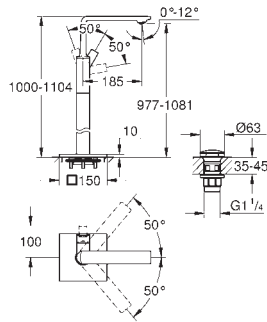

GROHE ALLURE

Ref. No.	Colour	EAN	Retail Guide Price (£)

23 856 001	Chrome	4005176499586	1,224.62
23 856 GN1	brushed cool sunrise	4005176499623	1,959.39
23 856 DL1	brushed warm sunset	4005176499647	1,959.39
23 856 A01	hard graphite	4005176499654	1,836.94

Allure
Single-lever basin mixer floor mounted
monobloc installation
for free-standing basins
set for final installation for 45 984 001
28 mm ceramic cartridge
with **GROHE SilkMove**
GROHE StarLight chrome finish
GROHE EcoJoy 5.7 l/min. flow limiter
smooth body
GROHE AquaGuide adjustable slim air mousseur
projection 185 mm
temperature limiter