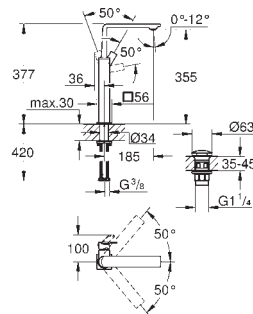

23 403 001	Chrome	4005176499487	472.00
23 403 GN1	brushed cool sunrise	4005176499524	703.70
23 403 DL1	brushed warm sunset	4005176499548	703.70
23 403 A01	hard graphite	4005176499555	643.61

Allure
Basin mixer 1/2"
XL-Size
monobloc installation
swivelling spout
for free-standing basins
28 mm ceramic cartridge
with **GROHE SilkMove**
GROHE StarLight chrome finish
GROHE EcoJoy 5.7 l/min. flow limiter
smooth body
GROHE AquaGuide adjustable slim air mousseur
projection 185 mm
height 377 mm
push-to-open waste set
flexible connection hoses
temperature limiter