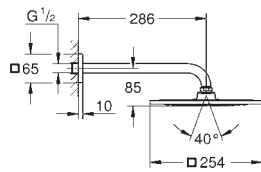

26 070 000	Chrome	4005176937248	592.20

Rainshower F-Series 10" 254 x 254
Head shower set 275 mm, 1 spray
Consisting of:
head shower Rainshower F-Series 254 (27 285 000)
material: metal
1 spray pattern:
Rain
Shower arm Rainshower 275 mm (27 488 000)
GROHE EcoJoy 9.5 l/min flow limiter
GROHE DreamSpray perfect spray pattern
GROHE StarLight chrome finish
SpeedClean anti-limescale system

26 060 000	Chrome	4005176937149	592.20

ditto, with non-restricted flow