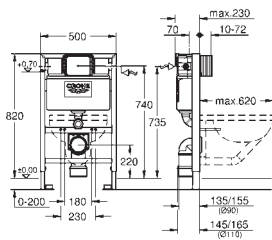

38 948 000		4005176911224	323.00

Rapid SL
2-in-1 set for WC, 0.82 m installation height
with flushing cistern 6 - 3 l
Consisting of:
Rapid SL element for WC (38 526 000)
Rapid SL front wall brackets (38 558 00M)