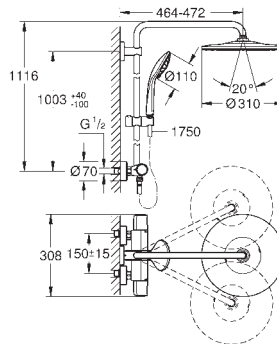

**Euphoria System 310
Shower system with thermostatic mixer for wall mounting**

Consisting of:
horizontal swivable 450 mm projection shower arm
exposed thermostatic shower
with Aquadimmer function
allows change between:
head shower Rainshower Mono 310 (26 562)
spray pattern:
GROHE PureRain
with ball joint
rotation angle $\pm 15^\circ$
hand shower Euphoria 110 Massage
(27 239 000)
3 spray patterns:
Rain, Massage, SmartRain
adjustable height via gliding element
Silverflex shower hose 1750 mm (28 388 000)
GROHE TurboStat compact cartridge
with wax thermoelement
GROHE SafeStop safety button at 38°C
(calibration required)
GROHE SafeStop Plus optional temperature limiter at 43°C included
GROHE CoolTouch prevents scalding on hot surfaces
GROHE MetalGrip ergonomically shaped metal handles
GROHE DreamSpray perfect spray pattern
GROHE StarLight chrome finish
GROHE SprayDimmer (Stepless
flow rate reduction)
GROHE EcoJoy 9.5 l/min flow limiter
GROHE FastFixation upper bracket adjustable
Inner WaterGuide for a longer life
SpeedClean anti-limescale system
Twistfree preventing the hose from twisting
suitable for instantaneous heaters from 18 kW/h
minimum flow rate 7 l/min.
optional upgrade: **GROHE EasyReach** tray (26 362)
professional edition