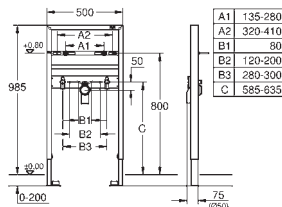

Rapid SL
Element for wash basin, single hole installation
1.0 m finished installation height

for on-the-wall installations or studded walls

Includes
wash basin fixing bolts with fixing device for ceramic
HT-outlet bend Ø 50 mm
seal Ø 32 mm
for on-the-wall installation please order wall brackets 38 558 00M (sold separately)

38 553 001   4005176863813   339.15