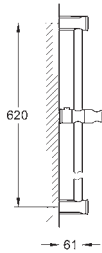

GROHE TEMPESTA

Ref. No.	Colour	EAN	Retail Guide Price (£)

27 519 000	Chrome	4005176886485	69.26

Tempesta Rustic
Shower rail, 600 mm
with wall brackets, glider and swivel holder
GROHE StarLight chrome finish

SHOWERS