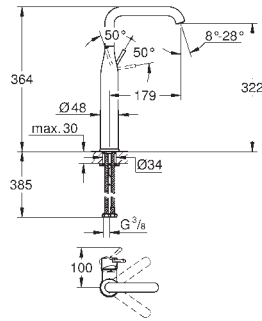

GROHE ESSENCE

Ref. No.	Colour	EAN	Retail Guide Price (£)

24 170 001	Chrome	4005176698293	332.90
24 170 DC1	supersteel	4005176711657	480.54
24 170 GL1	cool sunrise	4005176711688	514.90
24 170 GN1	brushed cool sunrise	4005176711695	549.21
24 170 DA1	warm sunset	4005176711640	514.90
24 170 DL1	brushed warm sunset	4005176711664	549.21
24 170 A01	hard graphite	4005176711619	514.90
24 170 AL1	Brushed Hard Graphite	4005176711626	549.21

Essence
Basin mixer 1/2"
XL-Size
monobloc installation
metal lever
for free-standing basins
28 mm ceramic cartridge
with **GROHE SilkMove**
with temperature limiter
GROHE StarLight chrome finish
GROHE EcoJoy mousseur 5.7 l/min
GROHE AquaGuide adjustable mousseur
GROHE FastFixation Plus rapid installation system
swivel spout with mousseur
and stop limiter
smooth body
flexible connection hoses
professional edition

32 901 001	Chrome	4005176306969	332.90
32 901 DC1	supersteel	4005176369957	480.54
32 901 GL1	cool sunrise	4005176407505	514.90
32 901 GN1	brushed cool sunrise	4005176426117	549.21
32 901 DA1	warm sunset	4005176407499	514.90
32 901 DL1	brushed warm sunset	4005176426124	549.21
32 901 A01	hard graphite	4005176407512	514.90
32 901 AL1	Brushed Hard Graphite	4005176407529	549.21

will be replaced by 24 170

36 445 000	Chrome	4005176415678	737.05
36 445 DC0	supersteel	4005176686542	941.87
36 445 GL0	cool sunrise	4005176686559	1,014.32
36 445 GN0	brushed cool sunrise	4005176686566	1,086.80
36 445 DA0	warm sunset	4005176686573	1,014.32
36 445 DL0	brushed warm sunset	4005176686788	1,086.80
36 445 A00	hard graphite	4005176686795	1,014.32
36 445 AL0	Brushed Hard Graphite	4005176686801	1,086.80

Essence E
Infra-red electronic basin mixer 1/2" with mixing device and adjustable temperature limiter
with infrared sensor for bi-directional communication for monitoring, configuration and servicing
6V lithium battery, type CR-P2
battery lifetime approx. 7 years (150 actuations a day)
GROHE StarLight chrome finish
adjustable swivel area 0° / 150° / 360°
laminar spray regulator 5.0 l/min
flexible connection hoses
non-return valve
dirt strainers
with integrated solenoid valve
external battery
rapid installation system
multistage battery status display
7 pre-set programs
auto flush
thermal disinfection
cleaning mode
additional functions and precise settings
by remote control 36 407
CE approved
noise classification 1 in accordance with DIN4109
type of protection faucet IP 59K