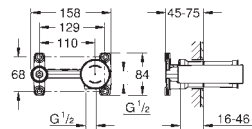

Single-lever mixer 1/2", universal concealed body
for 2 hole basin mixer
wall installation
without finishing trim set
GROHE SilkMove 35 mm ceramic cartridge
adjustable flow rate limiter
with temperature limiter
spout can be positioned on the right or left
DR-brass
installation device
allows for waterproofing of wall construction surrounding the concealed body
with sealing sleeve