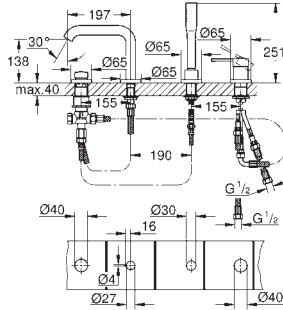

Euphoria Cosmopolitan Stick handshower (27 367)

Rainshower wall holder (27 074 000)

Rainshower wall union 1/2" (27 057 000)

Silverflex shower hose 1.500 mm (28 364)

Ref. No.	Colour	EAN	Retail Guide Price (£)
25 251 001	Chrome	4005176698361	918.89
25 251 DC1	supersteel	4005176711862	1,286.44
25 251 GL1	cool sunrise	4005176711893	1,378.33
25 251 DA1	warm sunset	4005176711855	1,378.33
25 251 DL1	brushed warm sunset	4005176711114	1,470.20
25 251 A01	hard graphite	4005176711824	1,378.33
25 251 AL1	Brushed Hard Graphite	4005176711831	1,470.20