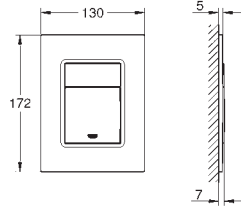

Ref. No.	Colour	EAN	Retail Guide Price (£)

37 535 000	Chrome	4005176416019	81.30
37 535 DC0	supersteel	4005176416040	210.57
37 535 AL0	Brushed Hard Graphite	4005176431357	210.57

Skate Cosmopolitan S

Flush plate

for dual flush or start & stop actuation
for pneumatic drop valve AV1
compatible with Rapid SL/GD2 1.13 m

for vertical installation

130 x 172 mm
made of ABS

GROHE StarLight chrome finish

GROHE EcoJoy technology for less water and perfect flow
flush plate with magnetic holder and fixing brackets included
compatible with Rapid SLX

for use with Rapid SL and Uniset with GD 2 cistern please order shaft 40 911 000 (sold separately)

37 624 000	Chrome	4005176416095	93.12
37 624 DC0	supersteel	4005176416125	210.71
37 624 AL0	Brushed Hard Graphite	4005176529115	210.67