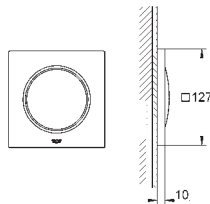

Rainshower F-Series

Light set

127 x 127 mm per module

full spectrum LED: soft light with changing rainbow colours
individually adjustable: permanent lighting with colour selection
Consisting of:

- 1 light module with two plug connections

- 1 light module with one plug connection

waterproof & corrosion protected

supply voltage: 12 V DC

CE approved

GROHE StarLight chrome finish

requires rough-in set (29 072 000), F-digital Deluxe base unit box (26 374 000 or 36 397 000), Bluetooth unit (36 371 000) and various cable connections – all to be ordered separately due to installation situation

this product contains built-in LED lamps, which

cannot be changed: energy efficiency class: A+

For detailed planning and product information please contact your local GROHE Customer Service.