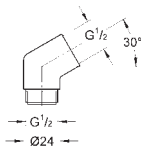

GROHE SENA

Ref. No.	Colour	EAN	Retail Guide Price (£)

28 389 000	Chrome	4005176269837	15.96

Sena
Adapter 1/2" x 1/2"
material: metal
for use with hand shower holder
or shower rail
GROHE StarLight chrome finish