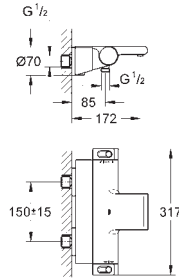

GROHE GROHTHERM 2000

Ref. No.	Colour	EAN	Retail Guide Price (£)

34 464 001	Chrome	4005176926433	479.11

Grotherm 2000
Thermostatic bath/shower mixer 1/2"
wall mounted
100% GROHE CoolTouch consisting of safety housing + S-unions with CoolTouch escutcheons
GROHE StarLight chrome finish
GROHE Aqua Paddle ergonomically shaped handles
GROHE SafeStop safety button at 38°C
(calibration required)
GROHE SafeStop Plus optional temperature limiter at 43°C included
GROHE TurboStat compact cartridge with wax thermoelement
integrated mixed water shut off
GROHE AquaDimmer Eco with multiple function:
- integrated (economy button with economy stop for shower)
- flow control
- diverter: bath/shower
shower bottom outlet 1/2"
GROHE XL Waterfall
flow straightener
built-in non return valves
dirt strainers
protected against backflow
covered S-unions, CoolTouch escutcheons with wall sealing
GROHE EasyReach shower tray
removable for easy cleaning
GROHE EcoJoy technology for less water and perfect flow