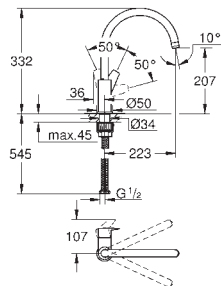

31 233 001   Chrome   4005176478284   95.06

BauEdge
Single-lever sink mixer 1/2"
monobloc installation
metal lever
GROHE Longlife 28 mm ceramic cartridge
GROHE StarLight chrome finish
GROHE Zero isolated inner water ways - lead and nickel free within the tap
swivel tubular spout
mousseur
flexible connection hoses
GROHE FastFixation Plus installation system
for installation on a 60 mm worktop fixation set 48 384 000 is needed