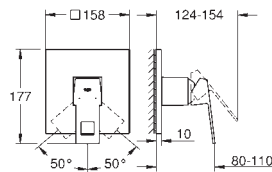

24 061 000	Chrome	4005176465680	228.08

Eurocube
Single-lever shower mixer trim
set for final installation for
GROHE Rapido SmartBox 35 600/35 604
GROHE SilkMove 46 mm ceramic cartridge
wall escutcheon with **GROHE FastFixation**
(covered escutcheon- and shaft sealing, covered fixing)
metal escutcheon, retroactively 6° adjustable
metal lever
flow performance:
outlet B or C = 30 l/min
without roughing-in-set

35 604 000		4005176698774	142.72

GROHE Rapido SmartBox universal rough-in box for concealed installation