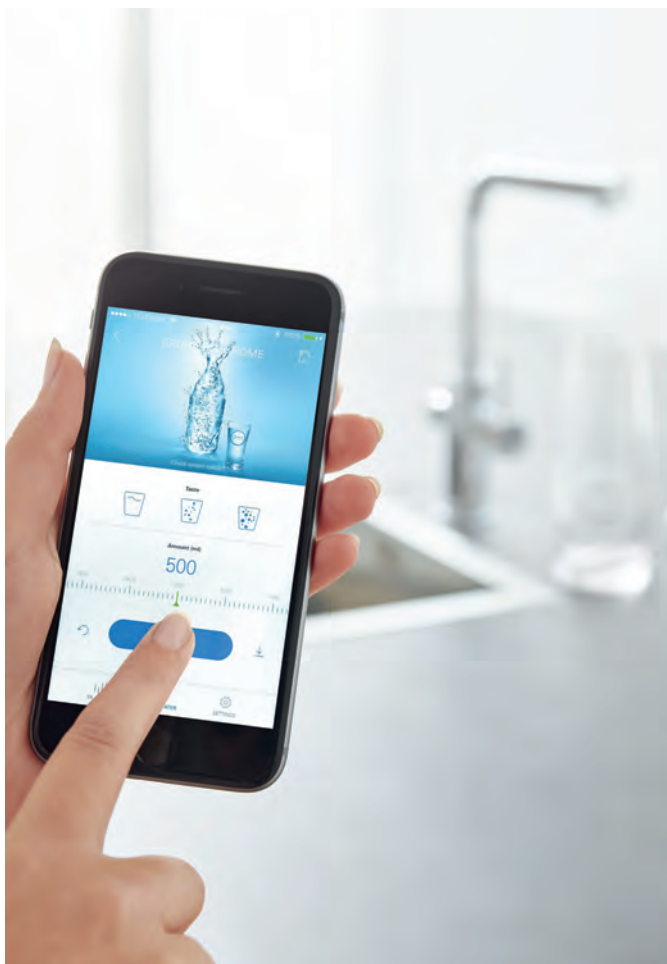

GROHE BLUE HOME

NEW: WITH PULL-OUT FUNCTION

Our new GROHE Blue Home taps now come with a pull-out mousseur head for ultimate functionality and flexibility. Select from three contemporary tap shapes with a pull-out head, each with a hygienic mousseur and two separate waterways, delivering both filtered and unfiltered water effortlessly.

CONTROL VIA SMARTPHONE APP

Control your GROHE Blue Home tap via smartphone app for total convenience. The GROHE Ondus App will not only let you know when the filter or CO₂ need replacing, but can reorder for you automatically. Use it to pour water and monitor your consumption via personal fitness apps.

System requirements

iPhone with iOS 9.0 or higher / smart phone with Android 4.3 or higher

Mobile devices and GROHE Ondus App are not included in delivery and have to be ordered separately via an authorised Apple store / store / iTunes or Google Play store.

The Bluetooth® word mark and logos are registered trademarks owned by Bluetooth SIG, Inc. and any use of such marks by Grohe AG is under license. Other trademarks and trade names are those of their respective owners.

Apple, the Apple logo, iPod, iPod Touch, iPhone and iTunes are trademarks of Apple Inc., registered in the U.S. and other countries. Apple is not responsible for the function of this device or its compliance with safety and regulatory standards.