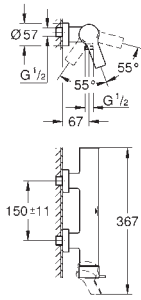

32 846 001	Chrome	4005176506895	384.88
32 846 GN1	brushed cool sunrise	4005176506734	615.81
32 846 DL1	brushed warm sunset	4005176506796	615.81
32 846 A01	hard graphite	4005176506871	577.31

Allure
Single-lever shower mixer 1/2" exposed
wall mounted
GROHE SilkMove 35 mm ceramic cartridge
GROHE StarLight chrome finish
GROHE FastFixation system
adjustable flow rate limiter
shower front outlet 1/2"
with integrated non return-valve
covered S-unions
protected against backflow