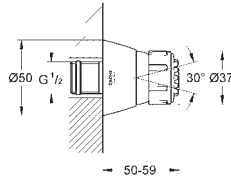

GROHE RELEXA

Ref. No.	Colour	EAN	Retail Guide Price (£)
28 286 000	Chrome	4005176198526	125.79

Relexa 50
Side shower 2 sprays
Wide Spray/ Needle Jet
ball-joint
GROHE StarLight chrome finish
SpeedClean anti-limescale system