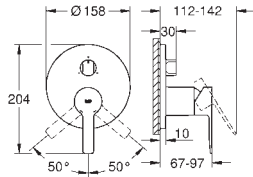

GROHE LINEARE

Ref. No.	Colour	EAN	Retail Guide Price (£)
24 095 001	Chrome	4005176480645	280.70
24 095 DC1	supersteel	4005176480652	390.77
24 095 AL1	Brushed Hard Graphite	4005176586262	412.44

Lineare
Single-lever mixer with 3-way diverter
set for final installation for
GROHE Rapido SmartBox 35 600/35 604
GROHE SilkMove 46 mm ceramic cartridge
GROHE StarLight chrome finish
wall escutcheon with **GROHE FastFixation**
(covered escutcheon- and shaft sealing, covered fixing)
metal escutcheon, retroactively 6° adjustable
metal lever
3-way diverter
flow performance:
outlet A = 27 l/min,
outlet B = 27 l/min,
outlet C = 27 l/min
without roughing-in-set

35 604 000		4005176698774	142.72
GROHE Rapido SmartBox universal rough-in box for concealed installation