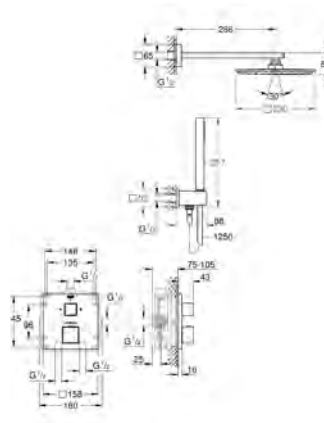

GROHE GROHTHERM CUBE

Ref. No.	Colour	EAN	Retail Guide Price (£)
24 155 000	Chrome	4005176481192	675.61
24 155 DC0	supersteel	4005176574245	841.99
24 155 AL0	Brushed Hard Graphite	4005176585937	961.72

Grotherm Cube
Thermostatic bath tub mixer for 2 outlets with integrated shut off/diverter valve

set for final installation for
GROHE Rapido SmartBox 35 600/35 604

GROHE TurboStat compact cartridge
with wax thermostatic element

GROHE StarLight chrome finish
wall escutcheon with **GROHE FastFixation**
(covered escutcheon- and shaft sealing, covered fixing)

metal escutcheon, retroactively 6° adjustable

printed hand shower and bath filler symbol

GROHE SafeStop safety button at 38°C

(calibration required)

GROHE SafeStop Plus optional temperature limiter at 43°C or 46°C included

GROHE AquaDimmer, integrated shut off/diverter valve

flow performance:

outlet B = 27 l/min

outlet C = 30 l/min

without roughing-in-set

35 604 000		4005176698774	142.72
GROHE Rapido SmartBox universal rough-in box for concealed installation			

34 741 000	Chrome	4005176481208	1,600.07

Grotherm Cube
Perfect shower set with Rainshower Allure 230

Consisting of:

Grotherm Cube set for final installation with Aquadimmer (24 154)

GROHE Rapido SmartBox 35 600/35 604

Rainshower Allure 230 metal head shower (27 479)

Rainshower shower arm (27 709)

hand shower Euphoria Cube (27 699 000) 9.5 l/min.

shower outlet elbow (26 370)

Silverflex shower hose 1250 mm (28 362)