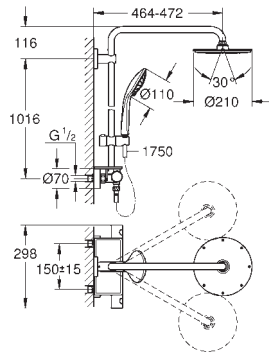

GROHE EUPHORIA SHOWER SYSTEM

Ref. No.	Colour	EAN	Retail Guide Price (£)

26 363 000	Chrome	4005176339264	889.03

Euphoria System 210
Shower system with thermostat for wall mounting
Consisting of:
horizontal swivable 450 mm projection shower arm
exposed thermostatic shower
with Aquadimmer function
allows change between:
metal head shower Rainshower Cosmopolitan 210 (28 368 000)
Rain spray pattern
with ball joint
rotation angle $\pm 15^\circ$
hand shower Euphoria 110 Massage (27 221 000)
adjustable height via gliding element
Silverflex shower hose 1750 mm (28 388 000)
GROHE EasyReach tray (26 362 LN0)
minimum flow rate 7 l/min.
GROHE DreamSpray perfect spray pattern
GROHE StarLight chrome finish
GROHE TurboStat compact cartridge
with wax thermoelement
GROHE SafeStop safety button at 38°C
(calibration required)
GROHE SafeStop Plus optional temperature limiter at 43°C included
SpeedClean anti-limescale system
Inner WaterGuide for a longer life
Twistfree preventing the hose from twisting

27 964 000	Chrome	4005176929595	917.29