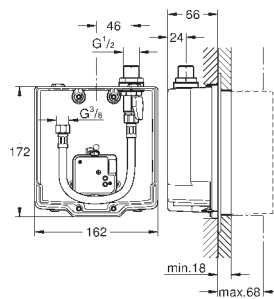

36 337 001		4005176595417	146.24

Euroeco Cosmopolitan E
Concealed mounting box
wall installation
for installation with pre-mixed or cold water
suitable for IR-sets for final installation
stop valve
connection housing for power supply
suitable for
36 410 000, 36 334 SD0, 36 335 SD0, 36 273 000
allows for waterproofing of wall construction surrounding the concealed body with sealing sleeve