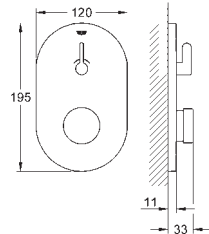

36 321 000 Chrome 4005176896552 374.34

Eurosmart Cosmopolitan T
Self-closing shower mixer 1/2" with mixing device
and adjustable temperature limiter
GROHE StarLight chrome finish
3 adjustable flow times: short - medium - long (factory setting: medium), approx. 7, 15, 30 sec (pressure dependent)
dirt strainers
set for final installation for concealed fitting box 36 322 001
without concealed body