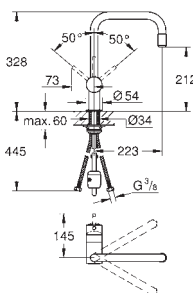

GROHE MINTA / MINTA SMARTCONTROL / MINTA TOUCH

Ref. No.   Colour   EAN   Retail Guide Price (£)

32 321 002	Chrome	4005176465109	262.10
32 321 DC2	supersteel	4005176465116	341.16
32 321 GN2	brushed cool sunrise	4005176618529	375.42
32 321 DA2	warm sunset	4005176488757	375.26
32 321 DL2	brushed warm sunset	4005176488764	375.27
32 321 A02	hard graphite	4005176488733	375.26
32 321 AL2	Brushed Hard Graphite	4005176488740	375.27

Minta Single-lever sink mixer 1/2"

C-spout
monobloc installation
GROHE StarLight chrome finish
GROHE SilkMove 46 mm ceramic cartridge
GROHE EasyDock guarantees easy retraction and smooth docking back to the starting position
pull-out dual spray
diverter: laminar spray/SpeedClean shower jet
adjustable flow rate limiter
swivel tubular spout
swivel area 360°
integrated non-return valve
protected against backflow
flexible connection hoses
rapid installation system

30 348 001	Chrome	4005176464973	255.62

Minta Single-lever sink mixer 1/2"

C-spout
monobloc installation
GROHE SilkMove 46 mm ceramic cartridge
GROHE StarLight chrome finish
GROHE EasyDock guarantees easy retraction and smooth docking back to the starting position
pull-out dual spray
diverter: laminar spray/SpeedClean shower jet
adjustable flow rate limiter
swivel tubular spout
swivel area 360°
shorter lever (71 mm)
integrated non-return valve
protected against backflow
flexible connection hoses
rapid installation system

32 488 000	Chrome	4005176289552	211.51
32 488 DC0	supersteel	4005176804939	278.76
32 488 DA0	warm sunset	4005176488795	300.97
32 488 DL0	brushed warm sunset	4005176488801	300.98
32 488 A00	hard graphite	4005176488771	300.97
32 488 AL0	Brushed Hard Graphite	4005176488788	300.98

Minta Single-lever sink mixer 1/2"