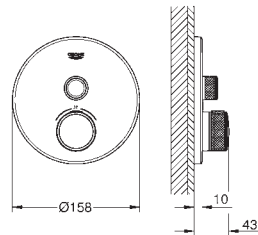

Grotherm SmartControl

Thermostat for concealed installation with one valve

set for final installation for
GROHE Rapido SmartBox 35 600/35 604
metal wall escutcheon with **GROHE FastFixation** (covered escutcheon
and shaft sealing, covered fixing), retroactively 6° adjustable
GROHE StarLight chrome finish

GROHE SmartControl push for ON-OFF, turn for volume adjustment from
EcoJoy to full flow
exchangeable symbols

GROHE TurboStat compact cartridge
with wax thermoelement
GROHE ProGrip with knurl structure
GROHE SafeStop safety button at 38°C
(calibration required)

GROHE SafeStop Plus optional temperature limiter at 43°C or 46°C included
built-in non return valve
and dirt strainers

without roughing-in-set

flow performance:
outlet A (to external shut-off) = 34 l/min
outlet B/C = 29 l/min

35 604 000		4005176698774	142.72
GROHE Rapido SmartBox universal rough-in box for concealed installation