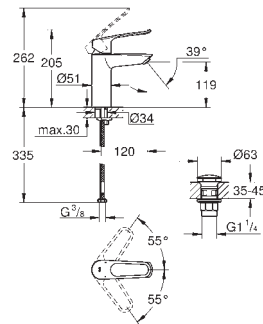

23 981 003 Chrome 4005176644214 135.59

Eurosmart Basin mixer 1/2" M-Size
monobloc installation
loop metal lever
GROHE SilkMove 35 mm ceramic cartridge
adjustable flow rate limiter
with temperature limiter
laminar flow straightener 9 l/min
GROHE FastFixation installation system
smooth body with push-open pop-up waste set 1 1/4"
flexible connection hoses
professional edition