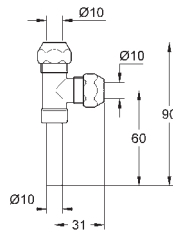

Eggemann
Original WAS T-piece 3/8"
for service valve
with compression nut
GROHE StarLight chrome finish