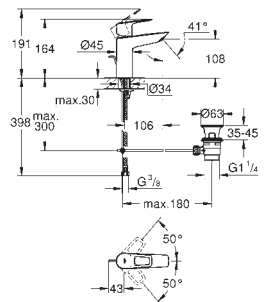

23 762 001	Chrome	4005176555763	109.39

BauLoop
Basin mixer 1/2"
M-Size
monobloc installation
metal lever
GROHE Longlife 28 mm ceramic cartridge
with temperature limiter
GROHE StarLight chrome finish
GROHE Zero isolated inner water ways - lead and nickel free within the tap
GROHE EcoJoy mousseur 5.7 l/min
rapid installation system
plastic pop-up waste set 1 1/4"
flexible connection hoses
professional edition