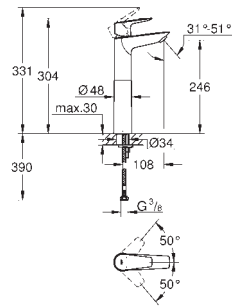

23 761 001	Chrome	4005176556449	147.55

BauEdge
Basin mixer 1/2"
XL-Size
for free-standing basins
monobloc installation
metal lever
GROHE Longlife 28 mm ceramic cartridge
with temperature limiter
GROHE StarLight chrome finish
GROHE Zero isolated inner water ways - lead and nickel free within the tap
GROHE EcoJoy mousseur 5.7 l/min
rapid installation system
smooth body
flexible connection hoses
professional edition