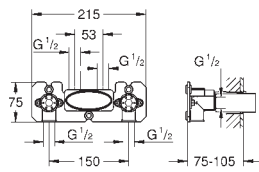

GROHE RAINSHOWER SYSTEM SMARTCONTROL

Ref. No.   Colour   EAN   Retail Guide Price (£)

26 449 000   4005176409790   351.91

Concealed body for exposed/concealed variants

wall mounted
2 outlets 1/2"
installation depth 75-105 mm
flushing plug
wall sealing
installation device

48 349 000   Chrome   4005176409851   141.33