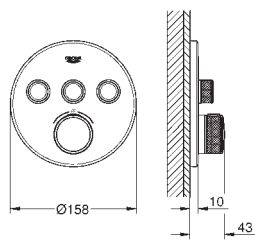

35 604 000		4005176698774	142.72
GROHE Rapido SmartBox universal rough-in box for concealed installation