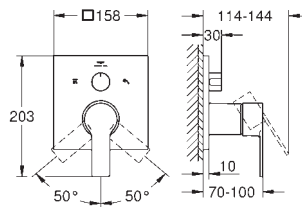

Allure
Single-lever mixer with 3-way diverter
set for final installation for
GROHE Rapido SmartBox 35 600/35 604
GROHE SilkMove 46 mm ceramic cartridge
GROHE StarLight chrome finish
wall escutcheon with **GROHE FastFixation**
(covered escutcheon- and shaft sealing, covered fixing)
metal escutcheon, retroactively 6° adjustable
metal lever
3-way diverter
flow performance:
outlet A = 27 l/min,
outlet B = 27 l/min,
outlet C = 27 l/min
without roughing-in-set

35 604 000		4005176698774	142.72
GROHE Rapido SmartBox universal rough-in box for concealed installation