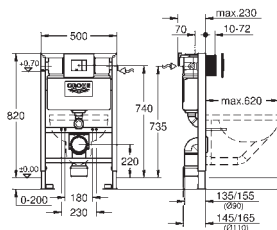

38 773 000	Chrome	4005176850288	371.46

Rapid SL
3-in-1 set for WC, 0.82 m installation height
with flushing cistern 6 - 3 l
Consisting of:
Rapid SL element for WC (38 526 000)
Skate Cosmopolitan flush plate, chrome (38 732 000)
Rapid SL front wall brackets (38 558 00M)