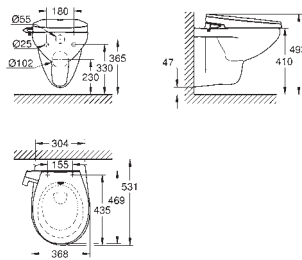

Bau Ceramic Manual bidet seat 2-in-1 set wall hung
Consisting of:
Bau manual bidet seat soft close (39 648 SH0)
WC seat with lid
2 dedicated spray arms (1 for anal area, 1 for lady spray)
pre- and post-rinsing of spray nozzle with fresh water
manually operated side handle requires no electricity
adjustable spray intensity
Duroplast WC seat and lid with soft close function
flexible water connection 3/8"
Bau Ceramic wall hung WC (39 427 000)
for concealed cistern
wash down
rimless
horizontal outlet
flush volume 6/3 l
sanitary ware