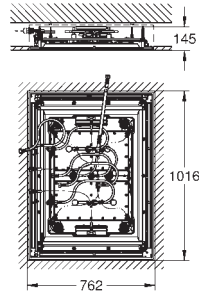

1016 mm x 762 mm x 145 mm
material: metal
minimum flow rate 25 l/min
min. recommended pressure 3.0 bar
1 x AquaCurtain
1 x Pure XL spray
1 x 2 mist spray
2 x GROHE PureRain spray 400 x 190 mm
2 x XL Waterfall (separately controlled)
1 x 4 Bokoma Spray with adjustment angle 20° and combinations
full spectrum LED: soft light with changing rainbow colours
individually adjustable: permanent lighting with colour selection
power supply for light 12 V DC
CE approved

SpeedClean anti-limescale system
GROHE DreamSpray perfect spray pattern
GROHE StarLight finish

requires rough-in set (26 376 001), F-digital Deluxe base unit box (26 376 000), Bluetooth unit (36 371 000) and various cable connections – all to be ordered separately due to individualised installation

The ceiling construction must be appropriate for the static requirement of the product (total product weight > 70 kg). Ceiling shower has to be controlled by 8 outlets + 1 hand shower outlet and the performance of the waste must be of sufficient size (> 100 l/min). For detailed planning please see separate planning & installation guide before start.

recommendation: configuration with Grohtherm SmartControl
3 x Grohtherm SmartControl (29 126 000)
3 x GROHE Rapido SmartBox (35 604 000)
1 x Euphoria Cube Stick wall holder set 1 spray (26 405 000)

this product contains built-in LED lamps, which cannot be changed: energy efficiency class: A++

26 376 001	Chrome	4005176415609	2,522.92

Rainshower F-Series 40"
Roughing-in set

for use with Rainshower F-Series 40" AquaSymphony ceiling shower
1000 mm x 745 mm x 152 mm
min. installation depth: 167 mm
Waterways: Brass
1/2" connections

The ceiling construction must be appropriate for the static requirement of the product (total product weight > 70 kg). Ceiling shower has to be controlled by 8 outlets + 1 hand shower outlet and the performance of the waste must be of sufficient size (> 100 l/min). For detailed planning please see separate planning & installation guide before start.

27 865 000	Chrome	4005176918179	5,388.25

Rainshower F-Series 20"
Ceiling shower with light, 1 spray

Rain
508 x 508 x 59 mm
material: metal
full spectrum LED: soft light with changing rainbow colours
individually adjustable: permanent lighting with colour selection
power supply for light 12 V DC
CE approved

GROHE DreamSpray perfect spray pattern
GROHE StarLight chrome finish
SpeedClean anti-limescale system
suitable for instantaneous heater

requires rough-in set (29 069 000), F-digital Deluxe base unit box (36 397 000), Bluetooth unit (36 371 000) and various cable connections – all to be ordered separately due to installation situation.

this product contains built-in LED lamps, which cannot be changed: energy efficiency class: A+

For detailed planning and product information please contact your local GROHE Customer Service.