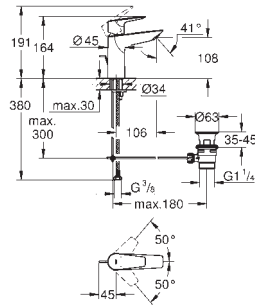

23 758 001   **Chrome**   **4005176556364**   **109.39**

BauEdge
Basin mixer 1/2"
M-Size
monobloc installation
metal lever
GROHE Longlife 28 mm ceramic cartridge
with temperature limiter
GROHE StarLight chrome finish
GROHE Zero isolated inner water ways - lead and nickel free within the tap
GROHE EcoJoy mousseur 5.7 l/min
rapid installation system
plastic pop-up waste set 1 1/4"
flexible connection hoses
professional edition