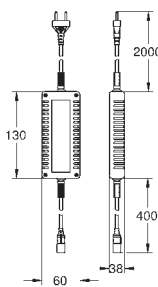

GROHE F-digital Deluxe

Power supply base unit box

power supply for base unit box (26 374 000 or 36 397 000)

each power supply for 2 light/sound modules (36 359 000)

or 1 ceiling shower with integrated light (27 865 000)

total 2 power supplies max (8 devices max.) can be connected to the base unit box

with one power supply 4 devices (light/sound modules) can be driven

- ceiling shower with integrated light (27 865 000): 4 devices

- per light module: 1 device

- per sound module: 1 device

input voltage: 90-240 V AC, 50-60Hz

output voltage: 12 V DC

CE approved