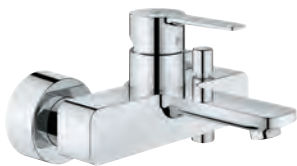

Lineare
Single-lever bath/shower mixer 1/2"
wall mounted
metal lever
GROHE SilkMove 35 mm ceramic cartridge
with temperature limiter
GROHE StarLight chrome finish
automatic diverter: bath/shower
mousseur
shower outlet 1/2"
integrated non-return valve
covered S-unions
protected against backflow
pillar installation optional with pillar unions 12 030 000

34 718 000	Chrome	4005176457647	521.54