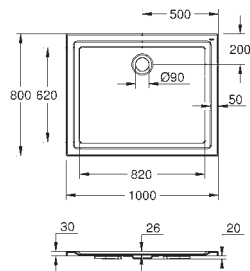

GROHE ACRYLIC SHOWER TRAYS

Ref. No.	Colour	EAN	Retail Guide Price (£)
39 306 000	alpine white	4005176346088	259.64