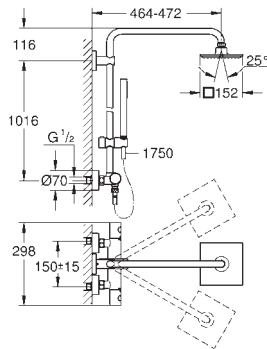

GROHE EUPHORIA SHOWER SYSTEM

Ref. No.	Colour	EAN	Retail Guide Price (£)

27 932 000	Chrome	4005176924231	705.30

Euphoria System 150
Shower system with thermostatic mixer for wall mounting
Consisting of:
horizontal swivable 450 mm projection shower arm
exposed thermostatic shower
with Aquadimmer function
allows change between:
head shower Euphoria Cube 150 (27 705 000)
Rain spray pattern
with ball joint
rotation angle $\pm 12^\circ$
hand shower Euphoria Cube Stick (27 698 000)
adjustable height via gliding element
Silverflex shower hose 1750 mm (28 388 000)
GROHE EcoJoy 9.5 l/min flow limiter
GROHE TurboStat compact cartridge
with wax thermoelement
GROHE SafeStop safety button at 38°C
(calibration required)
GROHE SafeStop Plus optional temperature limiter at 43°C included
GROHE DreamSpray perfect spray pattern
GROHE StarLight chrome finish
SpeedClean anti-limescale system
Inner WaterGuide for a longer life
Twistfree preventing the hose from twisting
suitable for instantaneous heaters from 18 kW/h
minimum flow rate 7 l/min.
optional upgrade: **GROHE EasyReach** tray (26 362)

SHOWERS

27 475 001	Chrome	4005176417863	914.46