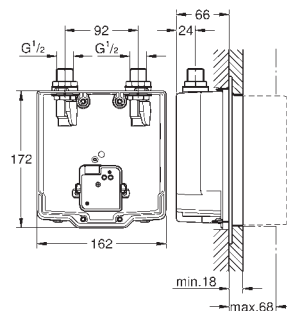

36 339 001

4005176595424

267.03

Eurosmart Cosmopolitan E

Concealed mounting box

with mixture

wall installation

suitable for IR-sets for final installation

2 stop valves

housing with mixing device

non-return valve

connection housing for power supply

suitable for

36 315 000, 36 412 000, 36 376 000

allows for waterproofing of wall construction surrounding the concealed body with sealing sleeve