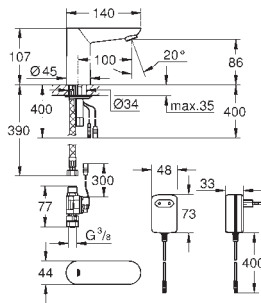

**Euroeco Cosmopolitan E
Infra-red electronic basin tap 1/2"**

with infrared sensor for bi-directional communication for monitoring, configuration and servicing for cold or premixed water

without power supply 36 338 000 (required)

GROHE EcoJoy mousseur 5.7 l/min
flexible connection hoses
dirt strainers
solenoid valve
rapid installation system
7 pre-set programs
auto flush
thermal disinfection
cleaning mode
additional functions and precise settings
by remote control 36 407
CE approved
noise classification 1 in accordance with DIN4109
type of protection faucet IP 59K

36 272 000	Chrome	4005176893209	350.25