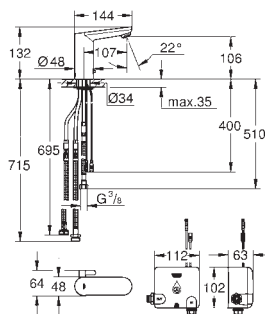

Eurosmart Cosmopolitan E
Powerbox
infra-red electronic basin mixer with mixing device and adjustable temperature limiter
with infrared sensor for bi-directional communication for monitoring, configuration and servicing including Powerbox self-generating power system
GROHE EcoJoy 6.0 l/min mousseur including all flexible connection hoses
non-return valve
dirt strainer
rapid installation system
Powerbox
power generator with water turbine
internal energy saving unit
with use of 60 s/24 h stand-by, 260 s/100 h stand-by
with additional backup power
7 pre-set programs
auto flush
thermal disinfection
cleaning mode
additional functions and precise settings by remote control 36 407