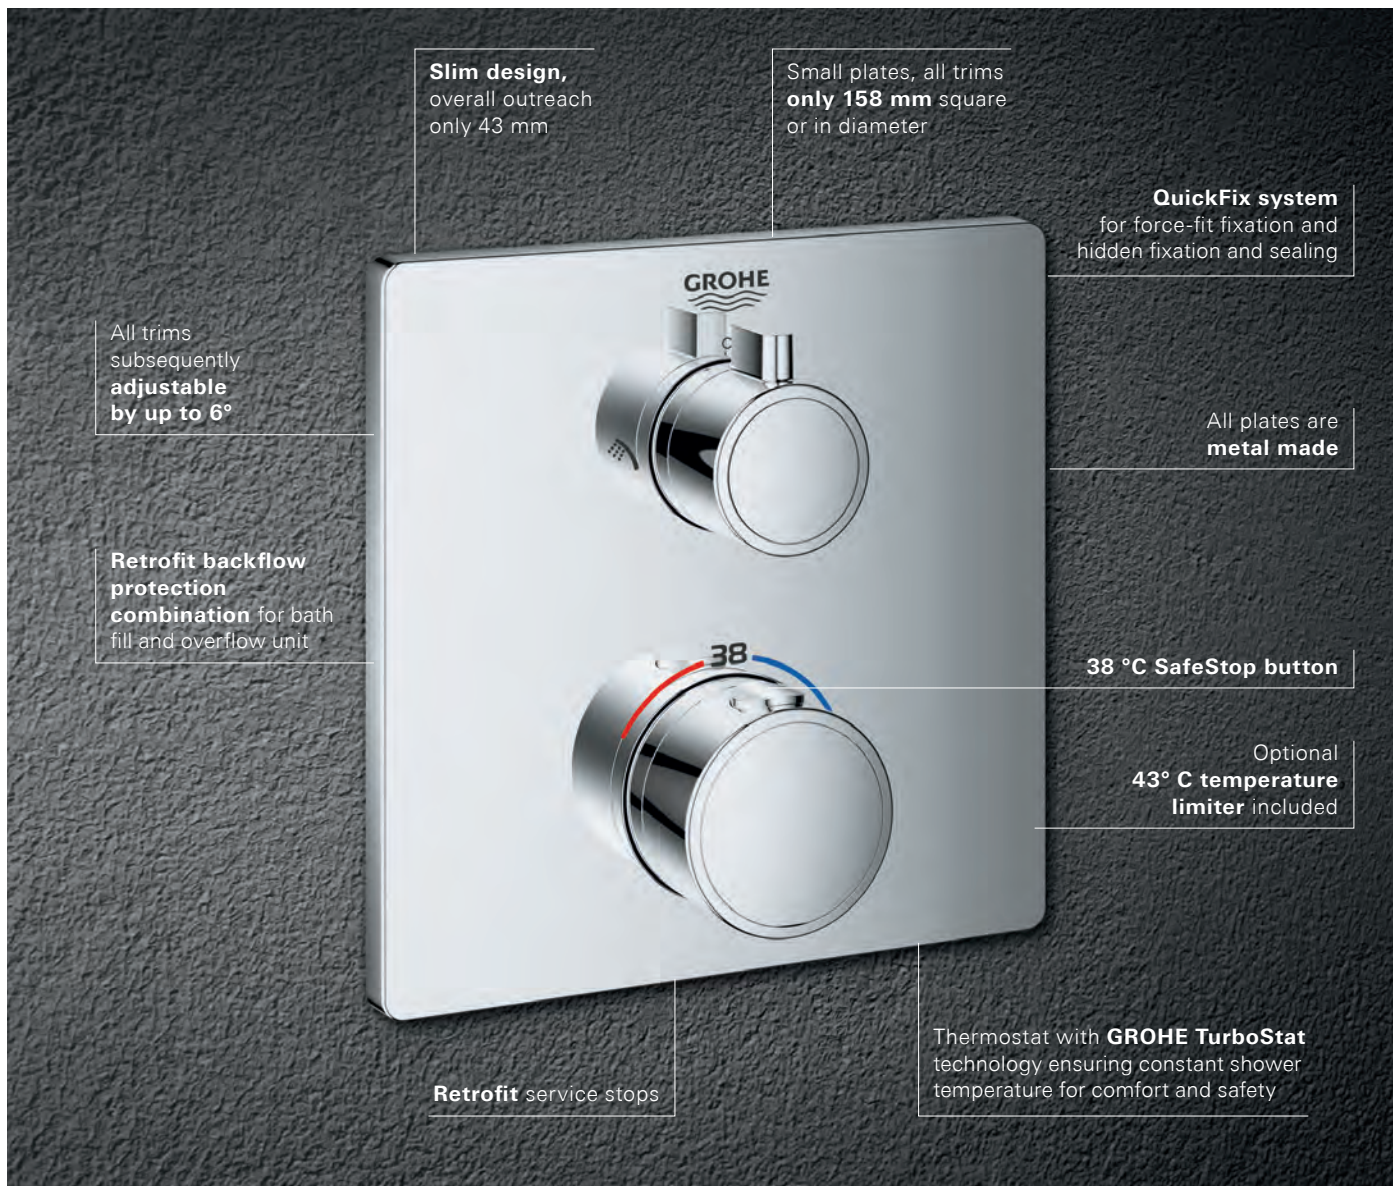

NEW GROHE TWO-HANDLE THERMOSTATS: ROUND, SQUARE OR CUBE?

Our new thermostats with conventional operation are anything but conventional. We have designed them to be as user-friendly and intuitive as possible. Turn on the hand shower by rotating the upper control button slightly to the left. To switch over to the head shower, turn the control button towards the right. Also available as 1-function model to operate a single shower. The exceedingly narrow plates, with a height of just 10 mm and the slim design of the controls, ensure that the overall outreach is a mere 43 mm. Offering the choice between round, square and cube shapes, our thermostats appeal not only to lovers of geometry. Representing the perfect balance between form and function, our two-handle thermostats provide a beautiful centrepiece for every shower.

All Grohtherm Concealed thermostats are made to fit our new universal solution: the GROHE Rapido SmartBox system.