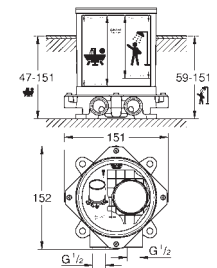

Rough-in set 1/2"
for floor-mounted tub spouts and mixers
without finishing trim set

installation plate with 360° horizontal and 3° vertical adjustment
installation depth 47-151 mm
depth compensation 104 mm
two 1/2" female connections (hot/cold supplies)
flushing plug

13 303 000	Chrome	4005176906350	151.82
13 303 DC0	supersteel	4005176525100	205.27
13 303 AL0	Brushed Hard Graphite	4005176585562	234.23