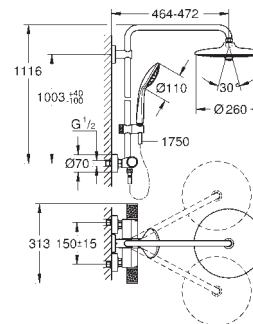

27 615 002 Chrome 4005176647970 744.91

Euphoria System 260 Shower system with thermostatic mixer for wall mounting

Consisting of:
horizontal swivable 450 mm projection shower arm
exposed thermostatic shower
with Aquadimmer function
allows change between:
head shower Euphoria 260 (26 457)
Rain, SmartRain, Jet
with ball joint
rotation angle $\pm 15^\circ$
hand shower Euphoria 110 Massage
(27 239 000)
3 spray patterns:
Rain, Massage, SmartRain
adjustable height via gliding element
Silverflex shower hose 1750 mm (28 388 000)
GROHE TurboStat compact cartridge
with wax thermoelement
GROHE SafeStop safety button at 38°C
(calibration required)
GROHE SafeStop Plus optional temperature limiter at 43°C included
GROHE CoolTouch prevents scalding on hot surfaces
GROHE ProGrip with knurl structure
GROHE DreamSpray perfect spray pattern
GROHE StarLight chrome finish
GROHE SprayDimmer (Stepless
flow rate reduction)
GROHE EcoJoy 9.5 l/min flow limiter
GROHE FastFixation upper bracket adjustable
Inner WaterGuide for a longer life
SpeedClean anti-limescale system
Twistfree preventing the hose from twisting
suitable for instantaneous heaters from 18 kW/h
minimum flow rate 7 l/min.
optional upgrade: **GROHE EasyReach** tray (26 362)
professional edition