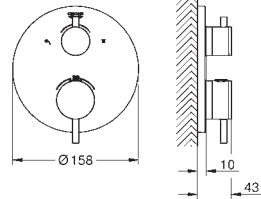

GROHE ATRIO

Ref. No.	Colour	EAN	Retail Guide Price (£)
24 135 003	Chrome	4005176480966	793.67
24 135 DC3	supersteel	4005176480980	1,109.38
24 135 GL3	cool sunrise	4005176564437	1,083.97
24 135 DA3	warm sunset	4005176564413	1,096.32
24 135 AL3	Brushed Hard Graphite	4005176481000	1,267.88

Atrio

Thermostatic shower mixer for 2 outlets with integrated shut off/diverter valve

set for final installation for

GROHE Rapido SmartBox 35 600/35 604

GROHE TurboStat compact cartridge

with wax thermoelement

GROHE StarLight chrome finish

wall escutcheon with **GROHE FastFixation**

(covered escutcheon- and shaft sealing, covered fixing)

metal escutcheon, retroactively 6° adjustable

printed head and hand shower symbol

GROHE SafeStop safety button at 38°C

(calibration required)

GROHE SafeStop Plus optional temperature limiter at 43°C or 46°C included

GROHE AquaDimmer, integrated shut off/diverter valve

metal handles

flow performance:

outlet B = 27 l/min

outlet C = 30 l/min

without roughing-in-set

35 604 000	4005176698774	142.72
GROHE Rapido SmartBox universal rough-in box for concealed installation		

24 138 003	Chrome	4005176481017	793.67
24 138 DC3	supersteel	4005176481024	1,109.38
24 138 GL3	cool sunrise	4005176564505	1,083.97
24 138 DA3	warm sunset	4005176564482	1,096.32
24 138 AL3	Brushed Hard Graphite	4005176481031	1,267.88