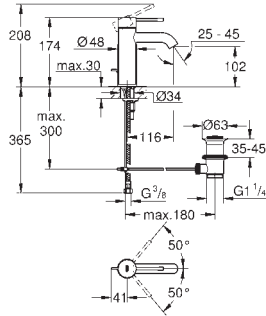

GROHE ESSENCE

Ref. No. Colour EAN Retail Guide Price (£)

24 171 001	Chrome	4005176698309	200.59
24 171 DC1	supersteel	4005176711466	276.20
24 171 GL1	cool sunrise	4005176711497	301.87
24 171 GN1	brushed cool sunrise	4005176712036	315.67
24 171 DA1	warm sunset	4005176711459	295.94
24 171 DL1	brushed warm sunset	4005176711473	315.67
24 171 A01	hard graphite	4005176711428	295.94
24 171 AL1	Brushed Hard Graphite	4005176711435	321.98

Essence
Basin mixer 1/2"
S-Size
monobloc installation
metal lever
28 mm ceramic cartridge
with **GROHE SilkMove**
with temperature limiter
GROHE StarLight chrome finish
GROHE EcoJoy mousseur 5.7 l/min
GROHE AquaGuide adjustable mousseur
GROHE FastFixation Plus installation system
pop-up waste set 1 1/4"
flexible connection hoses
professional edition