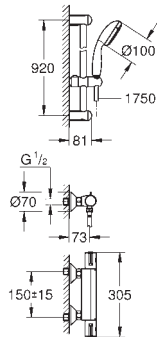

Grotherm 800
Thermostatic shower mixer 1/2" with shower set
Consisting of:
Grotherm 800 thermostatic shower mixer 1/2"
(34 558 000)
Tempesta shower set II, 900 mm (27 646)

34 565 001	Chrome	4005176456718	264.72