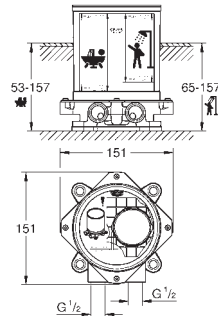

45 984 001		4005176992056	444.34

Rough-in set 1/2"
for floor-mounted bath mixers/spouts and shower mixers
without finishing trim set
installation plate with 360° horizontal and 3° vertical adjustment
installation depth 53-157 mm for bath
mixers/spouts, depth compensation 104 mm
installation depth 65-157 mm for shower mixers, depth compensation 92 mm
two 1/2" female connections (hot/cold supplies)
flushing plug
Can take a single mixed supply
fixing material