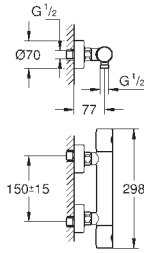

GROHE ESSENCE

Ref. No. Colour EAN Retail Guide Price (£)

34 765 000 Chrome 4005176612022 237.48

Grotherm 800 Cosmopolitan
Thermostatic shower mixer 1/2"
wall mounted
GROHE StarLight chrome finish
GROHE MetalGrip ergonomically shaped metal handles
GROHE SafeStop safety button at 38°C
(calibration required)
GROHE SafeStop Plus optional temperature limiter at 43°C included
GROHE TurboStat compact cartridge
with wax thermoelement
integrated mixed water shut off
volume handle with **GROHE EcoButton**
(economy button with individually
adjustable economy stop)
ceramic headpart 1/2", 180°
shower bottom outlet 1/2"
built-in non return valves
dirt strainers
protected against backflow
S-unions
metal escutcheon
GROHE EcoJoy technology for less water and perfect flow

25 250 001	Chrome	4005176698354	249.36
25 250 DC1	supersteel	4005176712487	375.02
25 250 GL1	cool sunrise	4005176711169	401.80
25 250 GN1	brushed cool sunrise	4005176711176	428.59
25 250 DA1	warm sunset	4005176712470	401.80
25 250 DL1	brushed warm sunset	4005176712494	428.59
25 250 A01	hard graphite	4005176712449	401.80
25 250 AL1	Brushed Hard Graphite	4005176712456	428.59

Essence
Single-lever bath/shower mixer 1/2"
wall mounted
metal lever
GROHE SilkMove 35 mm ceramic cartridge
with temperature limiter
GROHE StarLight chrome finish
automatic diverter: bath/shower
mousseur
shower outlet 1/2"
integrated non-return valve
S-unions
protected against backflow
professional edition