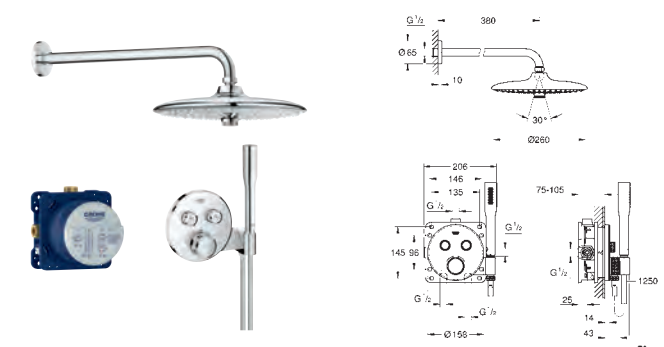

34 744 000   Chrome   4005176484117   1,293.24
**Grotherm SmartControl
Perfect shower set**
Consisting of:
concealed thermostat with 2 valves and integrated hand shower holder
Grotherm SmartControl set for final installation (29 120 000)
GROHE Rapido SmartBox 35 600/35 604
Euphoria 260 head shower set 3 sprays (26 458 000) including horizontal shower arm 380 mm
hand shower Euphoria Cosmopolitan Stick (27 400)
Silverflex shower hose 1250 mm (28 362)