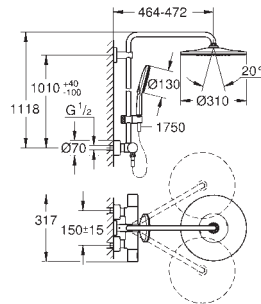

26 648 000   Chrome   4005176533020   1,092.52

Rainshower SmartActive 310
Shower system with thermostat for wall mounting
Consisting of:
horizontal swivable 450 mm projection shower arm
exposed thermostatic shower
with Aquadimmer function
allows change between:
head shower Rainshower Mono 310 (26 562)
with ball joint
rotation angle $\pm 15^\circ$
hand shower Rainshower SmartActive 130 (26 574)
adjustable height via gliding element
including performance grip
Silverflex shower hose 1750 mm (28 388 000)
GROHE TurboStat compact cartridge
with wax thermoelement
GROHE SafeStop safety button at 38°C
(calibration required)
GROHE SafeStop Plus optional temperature limiter at 43°C included
GROHE CoolTouch prevents scalding on hot surfaces
GROHE DreamSpray perfect spray pattern
GROHE One-Click Showering spray selection
with one click
GROHE StarLight chrome finish
GROHE EcoJoy 9.5 l/min flow limiter
GROHE FastFixation upper bracket adjustable
SpeedClean anti-limescale system
suitable for instantaneous heaters from 18 kW/h
minimum flow rate 7 l/min.

26 648 LS0   moon white   4005176533068   1,257.35
ditto, head shower with white spray plate