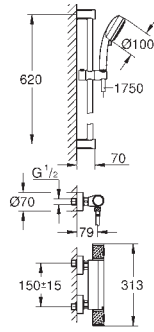

GROHE GROHTHERM 1000 PERFORMANCE

Ref. No.	Colour	EAN	Retail Guide Price (£)

THERMOSTATS

34 838 000	Chrome	4005176698767	294.49

**Grotherm 1000 Performance
Thermostatic shower mixer 1/2" with shower set**

Consisting of:
Grotherm 1000 Performance thermostatic shower mixer 1/2" (34 832)
Tempesta Cosmopolitan 100 shower set, 2 sprays, 600 mm (27 578 002)
professional edition

34 787 000	Chrome	4005176613043	294.49
replaced by professional version 34 838 000			

47 175 000		4005176803895	177.10

GROHE TurboStat cartridge 1/2"

for reversed inlets (hot water right)
fits Grotherm 800, Grotherm 800 Cosmopolitan, Grotherm 1000 Performance,
Grotherm 1000, Grotherm Cube, Grotherm 2000, Grotherm 3000 and
Grotherm SmartControl exposed thermostats
service solution, does not comply with EN1111
Note: CoolTouch-function is omitted after
being installed in exposed fittings