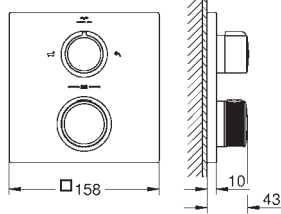

GROHE ALLURE

Ref. No.	Colour	EAN	Retail Guide Price (£)
19 446 002	Chrome	4005176512797	617.73
19 446 GN2	brushed cool sunrise	4005176512612	559.82
19 446 DL2	brushed warm sunset	4005176512674	559.82
19 446 A02	hard graphite	4005176512773	524.84

Allure
Thermostat for concealed installation with 2-way diverter hand shower/bath filler
set for final installation for
GROHE Rapido SmartBox 35 600/35 604
GROHE TurboStat compact cartridge
with wax thermostem
GROHE StarLight chrome finish
wall escutcheon with **GROHE FastFixation**
(covered escutcheon- and shaft sealing, covered fixing)
metal escutcheon, retroactively 6° adjustable
printed hand shower and bath filler symbol
GROHE SafeStop safety button at 38°C
(calibration required)
GROHE SafeStop Plus optional temperature limiter at 43°C or 46°C included
GROHE AquaDimmer, integrated shut off/diverter valve
flow performance:
outlet B = 27 l/min
outlet C = 30 l/min
without roughing-in-set

35 604 000		4005176698774	142.72
GROHE Rapido SmartBox universal rough-in box for concealed installation