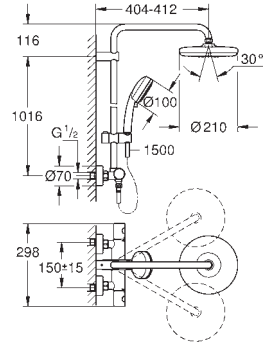

GROHE TEMPESTA SYSTEM

Ref. No.	Colour	EAN	Retail Guide Price (£)

26 302 001	Chrome	4005176408137	627.72

Tempesta Cosmopolitan System 210

Shower system with thermostat for wall mounting

Consisting of:

horizontal swivable 390 mm projection shower arm

exposed thermostatic shower

with Aquadimmer function

allows change between:

head shower Tempesta 210 (26 408)

Rain spray pattern

with ball joint

rotation angle $\pm 15^\circ$

hand shower Tempesta Cosmopolitan 100 (27 571 001)

2 spray patterns:

Rain, Jet

adjustable height via gliding element

Relaxaflex shower hose 1500 mm (28 161)

GROHE TurboStat compact cartridge

with wax thermoelement

GROHE SafeStop safety button at 38°C

(calibration required)

GROHE SafeStop Plus optional temperature limiter at 43°C included

GROHE DreamSpray perfect spray pattern

GROHE StarLight chrome finish

SpeedClean anti-limescale system

Inner WaterGuide for a longer life

suitable for instantaneous heaters from 18 kW/h

minimum flow rate 7 l/min.

optional upgrade: **GROHE EasyReach** tray (26 362)