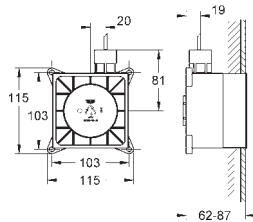

29 073 000		4005176918445	309.56

Rainshower F-Series

Rough-in set sound set

for use with double sound modules (36 360 000)

Consisting of:

- 2 rough-in sets (115 x 115 x 62-87 mm)

- 2 cable extensions (5 m each)

- 1 Y-piece

27 934 000	Chrome	4005176927157	4,182.26

GROHE F-digital Deluxe

**Steam generator 6.6 kW
with steam outlet and temperature sensor**

Consisting of:

steam generator

415 x 445 x 130 mm

suitable for rooms up to 12.5 m³

supply voltage 400 V 3L+N+PE AC, 50 Hz

power 6.6 kW

water inlet 3/4"

operating pressure 1 - 5 bar (above pressure reducer)

automatic emptying

water outlet 1/2"

steam temperature: max. 55°C

steam outlet 1/2"

type of protection IP 23

CE approved

with connection plug

steam outlet module with indentation for fragranced oil

127 x 127 mm

connection thread 1/2"

temperature sensor module

60 x 60 x 12 mm

SpeedClean anti-limescale system

GROHE StarLight chrome finish

requires rough-in set (29 074 000), F-digital Deluxe base unit box (26 374 000 or 36 397 000), Bluetooth unit (36 371 000) and various cable connections – all to be ordered separately due to installation situation

For detailed planning and product information please contact your local GROHE Customer Service.