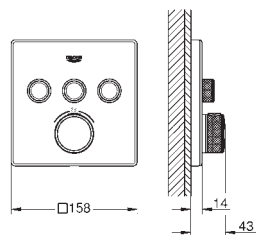

Grotherm SmartControl
Thermostat for concealed installation with 3 valves
set for final installation for
GROHE Rapido SmartBox 35 600/35 604
metal wall escutcheon with **GROHE FastFixation** (covered escutcheon and shaft sealing, covered fixing), retroactively 6° adjustable
GROHE StarLight finish
GROHE SmartControl push for ON-OFF, turn for volume adjustment from EcoJoy to full flow
exchangeable symbols
GROHE TurboStat compact cartridge with wax thermoelement
GROHE ProGrip with knurl structure
GROHE SafeStop safety button at 38°C (calibration required)
GROHE SafeStop Plus optional temperature limiter at 43°C or 46°C included
built-in non return valve and dirt strainers
multiple outlets can be run simultaneously
cover plate in moon white acrylic glass
without roughing-in-set
flow performance:
outlet A = 23 l/min
outlet B = 27 l/min
outlet C = 23 l/min
outlet A + B = 33 l/min
outlet A + B + C = 36 l/min

35 604 000		4005176698774	142.72
GROHE Rapido SmartBox universal rough-in box for concealed installation