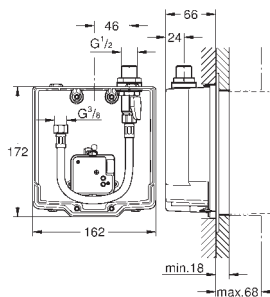

36 336 001		4005176991769	386.57

**Eurosmart Cosmopolitan E
Concealed mounting box**

with integrated pre-adjustable

thermostatic mixer

wall installation

suitable for IR-sets for final installation

2 stop valves

non-return valve

suitable for

36 410 000, 36 334 SD0, 36 335 SD0, 36 273 000

allows for waterproofing of wall construction surrounding the concealed body

with sealing sleeve