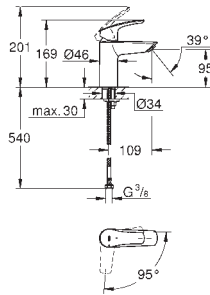

Ref. No.	Colour	EAN	Retail Guide Price (£)
	24 192 003	Chrome	4005176723964	146.99
	Eurosmart Basin mixer 1/2" S-Size Cradle to Cradle Certified Gold monobloc installation metal lever GROHE SilkMove ES 28 mm ceramic cartridge with energy saving function via cold start with temperature limiter GROHE StarLight chrome finish GROHE Zero isolated inner water ways - lead and nickel free within the tap GROHE EcoJoy mousseur 5.7 l/min GROHE FastFixation installation system smooth body flexible connection hoses professional edition			
	23 322 003	Chrome	4005176613302	131.69
	Eurosmart Basin mixer 1/2" M-Size monobloc installation metal lever 28 mm ceramic cartridge with GROHE SilkMove adjustable flow rate limiter with temperature limiter GROHE StarLight chrome finish GROHE EcoJoy mousseur 5.7 l/min GROHE Zero isolated inner water ways - lead and nickel free within the tap GROHE FastFixation installation system pop-up waste set 1 1/4" flexible connection hoses professional edition			
	23 923 003	Chrome	4005176613333	131.69
	ditto, smooth body with push-open pop-up waste set 1 1/4"			
	23 324 003	Chrome	4005176613326	118.39
	ditto, smooth body			
	23 393 30E	Chrome	4005176613340	131.69
	Eurosmart Basin mixer 1/2" M-Size monobloc installation metal lever GROHE SilkMove ES 28 mm ceramic cartridge with energy saving function via cold start adjustable flow rate limiter with temperature limiter GROHE StarLight chrome finish GROHE EcoJoy mousseur 5.7 l/min GROHE Zero isolated inner water ways - lead and nickel free within the tap GROHE FastFixation installation system pop-up waste set 1 1/4" flexible connection hoses professional edition			
	23 395 30E	Chrome	4005176613357	118.39
	ditto, smooth body