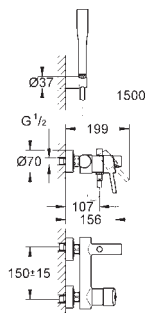

32 212 001	Chrome	4005176889035	253.11

Concetto
Single-lever bath/shower mixer 1/2"
wall mounted
metal lever
GROHE SilkMove 46 mm ceramic cartridge
GROHE StarLight chrome finish
adjustable flow rate limiter
automatic diverter: bath/shower
mousseur, integrated non-return valve
in the shower outlet 1/2"
S-unions
protected against backflow
optional temperature limiter (46 308 000)
with shower set
Consisting of:
Euphoria Cosmopolitan hand shower (27 400)
wall shower holder (27 056)
Relaxaflex hose 1500 mm 1/2" x 1/2" (28 151)