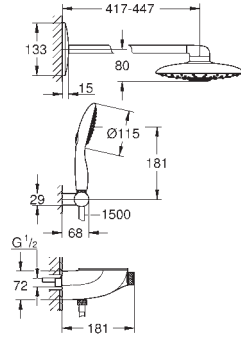

GROHE RAINSHOWER SYSTEM SMARTCONTROL

Ref. No.   Colour   EAN   Retail Guide Price (£)

26 443 000   Chrome   4005176409875   1,638.12

Rainshower System SmartControl Duo 360
Combi shower system with thermostat, exposed/concealed

Consisting of:
exposed/concealed SmartControl thermostat
allows change between:
head shower Rainshower Duo 360 with horizontal 450 mm shower arm, spray plate chrome
GROHE PureRain/GROHE Rain O² spray* and TrioMassage hand shower Power&Soul 115, spray plate white (27 671 LS0)
hand shower wall holder (27 055)
Silverflex shower hose 1.500 mm (28 364)
min. recommended pressure 1.5 bar
GROHE DreamSpray perfect spray pattern
GROHE StarLight chrome finish
GROHE CoolTouch prevents scalding on hot surfaces
GROHE TurboStat compact cartridge with wax thermoelement
GROHE EcoJoy technology for less water and perfect flow
GROHE SafeStop safety button at 38°C
(calibration required)
GROHE SafeStop Plus optional temperature limiter at 43°C included
GROHE SmartControl push for ON-OFF, turn for volume adjustment from EcoJoy to full flow
GROHE EasyReach shower tray
SpeedClean anti-limescale system
Inner WaterGuide for a longer life
Twistfree preventing the hose from twisting
requires rough-in set 26 264 001 and concealed unit 26 449 000 – all to be ordered separately
* to be decided during initial installation; factory default setting: GROHE PureRain

26 443 LS0   moon white   4005176409882   1,623.97
ditto, head shower with white spray plate

26 446 000   Chrome   4005176409905   1,754.00

Rainshower System SmartControl Mono 360
Combi shower system with thermostat, exposed/concealed

Consisting of:
exposed/concealed SmartControl thermostat
allows change between:
head shower Rainshower Mono 360 with horizontal 450 mm shower arm, spray plate chrome
GROHE PureRain/GROHE Rain O² spray*
Power&Soul 130 hand shower, spray plate white (27 673 LS0)
hand shower wall holder (27 055)
Silverflex shower hose 1.500 mm (28 364)
min. recommended pressure 1.5 bar
GROHE DreamSpray perfect spray pattern
GROHE StarLight chrome finish
GROHE CoolTouch prevents scalding on hot surfaces
GROHE TurboStat compact cartridge with wax thermoelement
GROHE EcoJoy technology for less water and perfect flow
GROHE SafeStop safety button at 38°C
(calibration required)
GROHE SafeStop Plus optional temperature limiter at 43°C included
GROHE SmartControl push for ON-OFF, turn for volume adjustment from EcoJoy to full flow
GROHE EasyReach shower tray
SpeedClean anti-limescale system
Inner WaterGuide for a longer life
Twistfree preventing the hose from twisting
requires rough-in set 26 264 001 and concealed unit 26 449 000 – all to be ordered separately
* to be decided during initial installation; factory default setting: GROHE PureRain