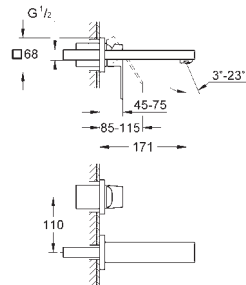

Eurocube
2-hole basin mixer
S-Size
wall mounted
set for final installation for 23 200 000
without concealed body
metal escutcheon
metal lever
GROHE StarLight chrome finish
GROHE AquaGuide adjustable mousseur
centre distance 110 mm
projection 171 mm

23 447 000	Chrome	4005176998737	318.99
Ditto, projection 231 mm			

23 200 000		4005176908354	291.13