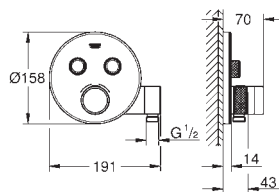

35 604 000

4005176698774

142.72

GROHE Rapido SmartBox universal rough-in box for concealed installation