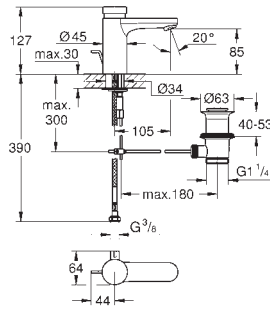

GROHE EUROSMART COSMOPOLITAN T

Ref. No. Colour EAN Retail Guide Price (£)

36 318 000 Chrome 4005176896521 360.95

Eurosmart Cosmopolitan T
Self-closing basin mixer with mixing device
and adjustable temperature limiter
GROHE StarLight chrome finish
pop-up waste set 1 1/4"
3 adjustable flow times: short - medium - long (factory setting: short), approx. 7, 15, 30 sec (pressure dependent)
2 flexible hoses
non-return valve
dirt strainers
min. recommended pressure 1.0 bar

36 317 000 Chrome 4005176896514 334.11
ditto, without pop-up waste set