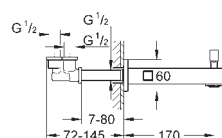

Bath spout
wall mounted
GROHE StarLight chrome finish
mousseur
automatic diverter: bath/shower
male thread 1/2"
projection 170 mm