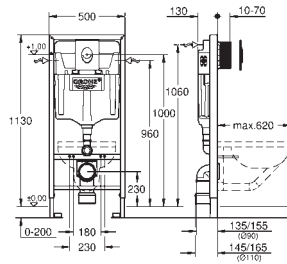

GROHE RAPID SL FOR WC

Ref. No.	Colour	EAN	Retail Guide Price (£)

38 764 001	alpine white	4005176863301	290.72

Rapid SL
2-in-1 set for WC, 1.13 m installation height
with flushing cistern GD 2 , 6 l - 9 l
Consisting of:
Rapid SL element for WC (38 528 001)
Skate Air flush plate, alpine white, vertical installation (38 505 SH0)