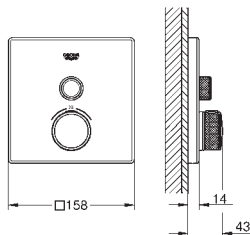

35 604 000	4005176698774	142.72
GROHE Rapido SmartBox universal rough-in box for concealed installation