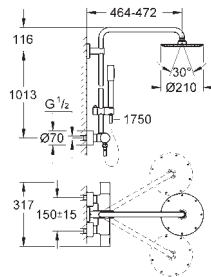

27 032 001	Chrome	4005176877155	1,256.51

Rainshower System 210
Shower system with thermostat for wall mounting
horizontal swivable 450 mm projection shower arm
exposed thermostatic shower
with Aquadimmer function
allows change between:
metal head shower Rainshower Cosmopolitan 210 (28 368 000)
with ball joint, rotation angle $\pm 15^\circ$
hand shower Sena Stick (28 034 000)
adjustable height via gliding element
(12 140 000)
metal shower hose 1750 mm (27 178)
GROHE TurboStat compact cartridge
with wax thermoelement
GROHE SafeStop safety button at 38°C
(calibration required)
GROHE SafeStop Plus optional temperature limiter at 43°C included
GROHE CoolTouch prevents scalding on hot surfaces
GROHE DreamSpray perfect spray pattern
GROHE StarLight chrome finish
SpeedClean anti-limescale system
Inner WaterGuide for a longer life