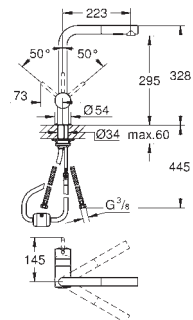

30 274 000	Chrome	4005176314988	331.25
30 274 DC0	supersteel	4005176314995	415.45
30 274 DA0	warm sunset	4005176488672	448.30
30 274 DL0	brushed warm sunset	4005176488689	448.29
30 274 A00	hard graphite	4005176488658	448.30
30 274 AL0	Brushed Hard Graphite	4005176488665	448.29

Minta
Single-lever sink mixer 1/2"
L-spout
monobloc installation
GROHE StarLight finish
GROHE SilkMove 46 mm ceramic cartridge
flow strainer
pull-out dual spray control - switches between regular flow and spray
diverter: laminar spray/SpeedClean shower jet
automatic return to laminar spray
metal spray
adjustable flow rate limiter
swivel tubular spout
swivel area 360°
integrated non-return valve
protected against backflow
flexible connection hoses
rapid installation system

KITCHEN
FITTINGS