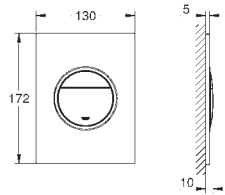

Ref. No.	Colour	EAN	Retail Guide Price (£)
----------	--------	-----	------------------------

29 086 000		4005176935497	285.40
------------	--	---------------	--------

**Rough-in set 1/2"**  
for floor-mounted tub spouts and mixers  
**without finishing trim set**  
installation plate with 360° horizontal and 3° vertical adjustment  
installation depth 47-151 mm  
depth compensation 104 mm  
two 1/2" female connections (hot/cold supplies)  
flushing plug