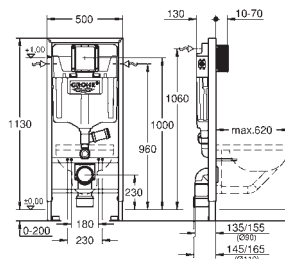

Rapid SL

Element for WC, 1.13 m installation height, for external odour extraction with flushing cistern GD 2, 6 l - 9 l

with flush pipe for external odour extraction

for on-the-wall installations or studded walls

powder coated steel frame, self-supporting

for dry-cladding, completely pre-assembled

with fixed connections

quick adjustment, lockable

fixing material

TUV approved

2 WC fixing bolts

fixing device for ceramic

WC ceramics with small bearing area (< 205 mm) require

additional accessory 38 779 000

distance of fixing bolts 180/230 mm

PP outlet bend Ø 90 mm

depth adjustable

PP reducer Ø 90/110 mm

inlet and outlet connecting set

flushing cistern GD 2, 6 - 9 l, containing following features:

factory set 6 l and 3 l

flush pipe with connection for odor extraction 50 mm

pneumatic discharge valve offering 2 modes of

operation: dual flush or single flush

water supply from left/right or back

low noise (group I acc. to

German Noise Specification)

Insulated against condensation

1/2" water supply connection including integrated

angle valve and push fit flexible hose union

no tools required for the installation

of the inspection shaft incl. protection

during construction phase

inspection shaft for vertical or horizontal use

allows for flush plate to be installed vertically or horizontally.

for on-the-wall installation please order wall brackets 38 558 00M (sold separately)

for mounting of small flush plates please order revision shaft 40 911 000 (sold separately)