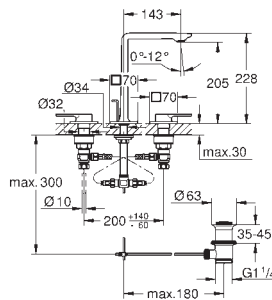

20 188 001	Chrome	4005176499685	594.81
20 188 GN1	brushed cool sunrise	4005176499722	951.71
20 188 DL1	brushed warm sunset	4005176499746	951.71
20 188 A01	hard graphite	4005176499753	892.22

Allure
Three-hole basin mixer 1/2"
M-Size
deck mounted
ceramic headparts 1/2", 90°
GROHE StarLight chrome finish
GROHE EcoJoy 5.7 l/min. flow limiter
GROHE AquaGuide adjustable slim air mousseur
projection 143 mm
pressure-proof, flexible connection hoses
between spout and side valves
pop-up waste set 1 1/4"