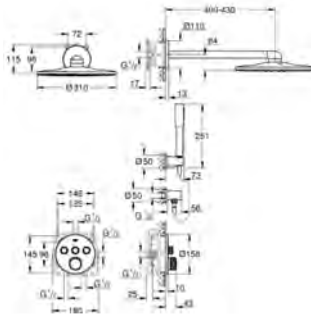

GROHE ESSENCE

Ref. No.	Colour	EAN	Retail Guide Price (£)
24 169 001	Chrome	4005176698477	258.42
24 169 DC1	supersteel	4005176712357	352.71
24 169 GL1	cool sunrise	4005176711503	377.94
24 169 GN1	brushed cool sunrise	4005176711510	403.07
24 169 DA1	warm sunset	4005176712340	377.94
24 169 DL1	brushed warm sunset	4005176712364	403.07
24 169 A01	hard graphite	4005176712319	377.94
24 169 AL1	Brushed Hard Graphite	4005176712326	403.07

Essence

Single-lever mixer with 3-way diverter

set for final installation for

GROHE Rapido SmartBox (35 604)

GROHE SilkMove 46 mm ceramic cartridge

GROHE StarLight chrome finish

wall escutcheon with GROHE FastFixation

(covered escutcheon- and shaft sealing, covered fixing)

metal escutcheon, retroactively 6° adjustable

metal lever

3-way diverter

flow performance:

outlet A = 27 l/min,

outlet B = 27 l/min,

outlet C = 27 l/min

without roughing-in-set

professional edition

24 092 001	Chrome	4005176480522	258.42
24 092 DC1	supersteel	4005176480539	352.71
24 092 GL1	cool sunrise	4005176480546	377.94
24 092 GN1	brushed cool sunrise	4005176480553	403.07
24 092 DA1	warm sunset	4005176480560	377.94
24 092 DL1	brushed warm sunset	4005176480577	403.07
24 092 A01	hard graphite	4005176481291	377.94
24 092 AL1	Brushed Hard Graphite	4005176481307	403.07

will be replaced by 24 169

35 604 000		4005176698774	142.72

GROHE Rapido SmartBox universal rough-in box for concealed installation

34 705 000	Chrome	4005176413285	1,765.31

Grohtherm SmartControl

Perfect shower set with Rainshower SmartActive 310

Consisting of:

concealed thermostat with 3 valves

Grohtherm SmartControl set for final installation

(29 121 000)

GROHE Rapido SmartBox 35 600/35 604