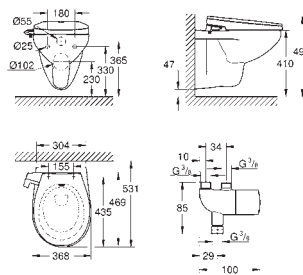

39 652 SH0	alpine white	4005176575334	601.54

Bau Ceramic Manual bidet seat 3-in-1 set, wall hung
Consisting of:
Bau manual bidet seat soft close (39 648 SH0)
WC seat with lid
2 dedicated spray arms (1 for anal area, 1 for lady spray)
pre- and post-rinsing of spray nozzle with fresh water
manually operated side handle requires no electricity
adjustable spray intensity
Duroplast WC seat and lid with soft close function
flexible water connection 3/8"
Bau Ceramic wall hung WC (39 427 000)
for concealed cistern
wash down
rimless
horizontal outlet
flush volume 6/3 l
sanitary ware
Grotherm Micro 34 487 000
small under-basin thermostat
thermostatic scalding protection
temperature adjustment 15-43° C (± 2° C)