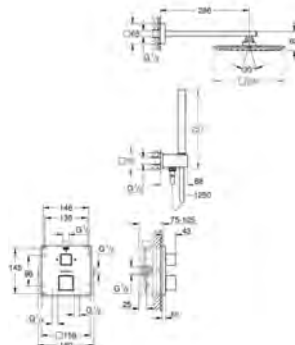

Grotherm Cube Perfect shower set with Rainshower Allure 230

Consisting of:

Grotherm Cube set for final installation with Aquadimmer (24 154)

GROHE Rapido SmartBox 35 600/35 604

Rainshower Allure 230 metal head shower (27 479)

Rainshower shower arm (27 709)

hand shower Euphoria Cube (27 699 000) 9.5 l/min.

shower outlet elbow (26 370)

Silverflex shower hose 1250 mm (28 362)