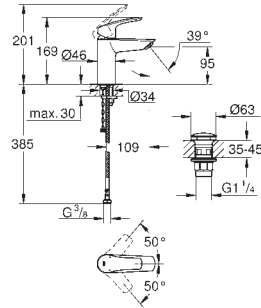

GROHE EUROSMART CARE

Ref. No.   Colour   EAN   Retail Guide Price (£)

23 988 003   Chrome   4005176644351   150.81

Eurosmart Basin mixer 1/2" S-Size
thermostatic scalding protection
maximum temperature adjustable
thermal disinfection not possible
monobloc installation
metal lever
28 mm ceramic cartridge
with **GROHE SilkMove**
adjustable flow rate limiter
GROHE StarLight chrome finish
GROHE Zero isolated inner water ways - lead and nickel free within the tap
built-in non return valves
dirt strainers
GROHE EcoJoy mousseur 4.2 l/min
GROHE FastFixation installation system
smooth body with push-open pop-up waste set 1 1/4"
flexible connection hoses
max. pressure differential 5:1
professional edition

23 989 003   Chrome   4005176644368   165.74