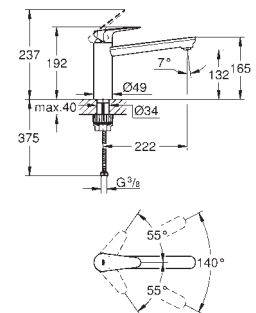

31 715 000 Chrome 4005176564123 90.12

BauCurve
Single-lever sink mixer 1/2"
medium spout
monobloc installation
GROHE StarLight chrome finish
GROHE Longlife 35 mm ceramic cartridge
GROHE Zero isolated inner water ways - lead and nickel free within the tap
swivel tubular spout
swivel area 140°
mousseur with coin slot for tool free replacement
flexible connection hoses
GROHE FastFixation Plus installation system
for installation on a max. 40 mm worktop fixation set 48 384 000 is needed