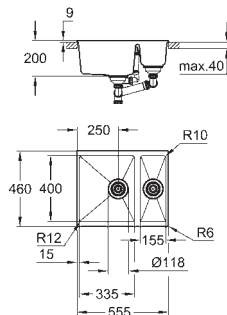

K500

Composite sink
model: K500 60-C 55.5/46 1.5 rev
mounting type: top mount or undermount
material: quartz composite

GROHE Whisper

min. cabinet size: 600 mm
dimensions: 555 x 460 mm
1 bowl: 335 x 400 x 200 mm
0.5 bowl: 155 x 400 x 140 mm
outer radius: R6, inner bowl radius: big bowl R12, small bowl R10

GROHE FastFixation installation system

sink mountable left or right
cut-out: 525 x 400 mm
drainer: Ø 3.5"/90 mm basket strainer waste
accessories included: waste kit, basket strainer waste, mounting set
mounting with silicone (top mount)
optional push to open excenter (40 986 SD0)
amount of fasteners included (undermount): 8

31 649 AT0	granite gray	4005176521270	445.93
31 649 AP0	granite black	4005176521263	445.93