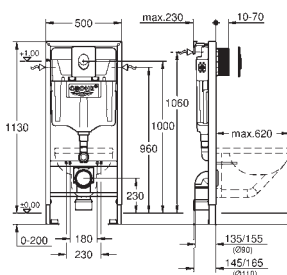

38 722 001	alpine white	4005176863424	323.00

Rapid SL
3-in-1 set for WC, 1.13 m installation height
with flushing cistern GD 2, 6 l - 9 l
Consisting of:
Rapid SL element for WC (38 528 001)
Skate Air flush plate, alpine white, vertical installation (38 505 SH0)
Rapid SL front wall brackets (38 558 00M)