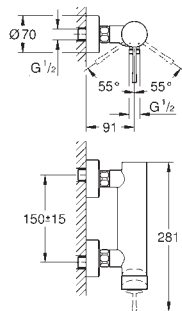

25 252 001	Chrome	4005176698385	207.56
25 252 DC1	supersteel	4005176711220	305.40
25 252 GL1	cool sunrise	4005176711251	327.23
25 252 GN1	brushed cool sunrise	4005176711268	349.03
25 252 DA1	warm sunset	4005176711213	327.23
25 252 DL1	brushed warm sunset	4005176711237	349.03
25 252 A01	hard graphite	4005176711183	327.23
25 252 AL1	Brushed Hard Graphite	4005176711190	349.03

Essence Single-lever shower mixer 1/2"
wall mounted
metal lever
GROHE SilkMove 35 mm ceramic cartridge with temperature limiter
GROHE StarLight chrome finish
shower outlet 1/2"
integrated non-return valve
S-unions
protected against backflow
professional edition

33 636 001	Chrome	4005176307287	207.56
33 636 DC1	supersteel	4005176371141	305.40
33 636 GL1	cool sunrise	4005176426612	327.23
33 636 GN1	brushed cool sunrise	4005176426629	349.03
33 636 DA1	warm sunset	4005176426636	327.23
33 636 DL1	brushed warm sunset	4005176426643	349.03
33 636 A01	hard graphite	4005176426667	327.23
33 636 AL1	Brushed Hard Graphite	4005176426650	349.03

will be replaced by 25 252