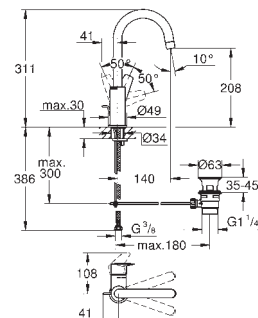

23 760 001	Chrome	4005176556418	124.65

BauEdge
Single-lever basin mixer 1/2"
L-Size
monobloc installation
metal lever
GROHE Longlife 28 mm ceramic cartridge
with temperature limiter
GROHE StarLight chrome finish
GROHE EcoJoy mousseur 5.7 l/min
rapid installation system
swivel tubular spout
plastic pop-up waste set 1 1/4"
flexible connection hoses
professional edition