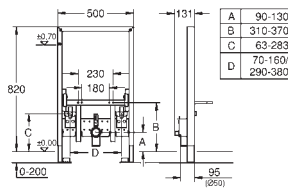

38 543 000   **4005176291258**   **393.01**

Rapid SL
Element for bidet, 0.82 m installation height
for on-the-wall installations or studded walls
height adjustable fitting connections

Includes:
bidet fixing bolts
HT-outlet bend Ø 50 mm
seal Ø 32 mm
fixing material for bidet
for on-the-wall installation please order wall brackets 38 558 00M (sold separately)