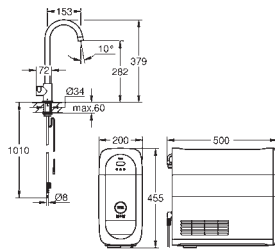

carbon filter and GROHE Blue magnesium + zinc filter

GROHE Blue filter S-Size, filter head with flexible

water hardness adjustment

for regions with water hardness of more than 9° dKH

for regions with water hardness below 9° dKH please order activated carbon filter 40 547 001

GROHE Blue 425 g CO₂ bottle

System requirements Apple

iPhone with iOS 12.0 or higher

System requirements Android

smart phone with Android 6.0 or higher

Mobile devices and GROHE Watersystems App*** are not included in delivery and have to be ordered separately via an authorised Apple store/store/iTunes or Google Play store.

* The Bluetooth word mark and logos are registered trademarks owned by Bluetooth SIG, Inc. and any use of such marks by Grohe AG is under license.

Other trademarks and trade names are those of their respective owners.

** Apple, the Apple logo, iPod, iPod Touch, iPhone and iTunes are trademarks of Apple Inc., registered in the U.S. and other countries. Apple is not responsible for the function of this device or its compliance with safety and regulatory standards.

*** Available for free via iTunes app or Google Play store.

This product includes an article which is declared as a hazardous substance.

Find more information in the safety data sheet. You can download the safety data at: www.grohe.com/safety-data-sheets/

to be equipped with a non-return valve EA approved by Belgaqua