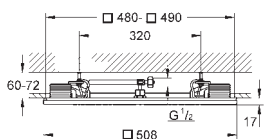

GROHE HEAD SHOWERS

Ref. No.	Colour	EAN	Retail Guide Price (£)

26 373 001	Chrome	4005176415593	26,500.51

Rainshower F-Series 40" AquaSymphony
Ceiling shower 6+ sprays with light

1016 mm x 762 mm x 145 mm
material: metal
minimum flow rate 25 l/min
min. recommended pressure 3.0 bar
1 x AquaCurtain
1 x Pure XL spray
1 x 2 mist spray
2 x GROHE PureRain spray 400 x 190 mm
2 x XL Waterfall (separately controlled)
1 x 4 Bokoma Spray with adjustment angle 20° and combinations
full spectrum LED: soft light with changing rainbow colours
individually adjustable: permanent lighting with colour selection
power supply for light 12 V DC
CE approved

SpeedClean anti-limescale system
GROHE DreamSpray perfect spray pattern
GROHE StarLight finish

requires rough-in set (26 376 001), F-digital Deluxe base unit box (26 376 000), Bluetooth unit (36 371 000) and various cable connections – all to be ordered separately due to individualised installation

The ceiling construction must be appropriate for the static requirement of the product (total product weight > 70 kg). Ceiling shower has to be controlled by 8 outlets + 1 hand shower outlet and the performance of the waste must be of sufficient size (> 100 l/min). For detailed planning please see separate planning & installation guide before start.

recommendation: configuration with Grohtherm SmartControl
3 x Grohtherm SmartControl (29 126 000)
3 x GROHE Rapido SmartBox (35 604 000)
1 x Euphoria Cube Stick wall holder set 1 spray (26 405 000)

this product contains built-in LED lamps, which cannot be changed: energy efficiency class: A++

26 376 001	Chrome	4005176415609	2,522.92

Rainshower F-Series 40"
Roughing-in set