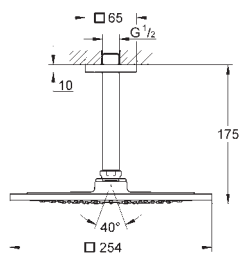

26 071 000	Chrome	4005176937255	592.20

Rainshower F-Series 10"
Head shower set ceiling 142 mm, 1 spray
Consisting of:
head shower Rainshower F-Series 254 (27 285 000)
material: metal
1 spray pattern:
Rain
Rainshower shower arm ceiling 142 mm (27 485 000)
GROHE EcoJoy 9.5 l/min flow limiter
GROHE DreamSpray perfect spray pattern
GROHE StarLight chrome finish
SpeedClean anti-limescale system