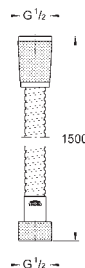

Relaxflex Metal Longlife
Metal shower hose 1500
1500 mm
material: metal
Longlife
strengthened model
tensile strength 750 N
pressure resistance up to 16 bar
heat resistance 75°C
AntiFold bendproof
universal connection G 1/2" x 1/2"
GROHE StarLight chrome finish
blister packaging

SHOWERS