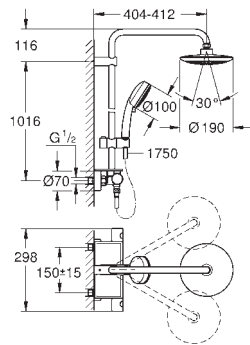

Euphoria System 190
Shower system with thermostat for wall mounting
horizontal swivable 390 mm projection shower arm
exposed thermostatic shower
with Aquadimmer function
allows change between:
head shower 190 1 spray (27 370)
Rain
with ball joint
rotation angle $\pm 15^\circ$
hand shower 100 3 sprays: GROHE Rain O², Rain, Massage (27 574001)
adjustable height via gliding element
GROHE EasyReach shower tray
Silverflex shower hose 1750 mm (28 388 000)
GROHE EcoJoy 9.5 l/min flow rate
GROHE EcoJoy technology for less water and perfect flow
GROHE TurboStat compact cartridge
with wax thermoelement
GROHE SafeStop safety button at 38°C
(calibration required)
GROHE SafeStop Plus optional temperature limiter at 43°C included
GROHE DreamSpray perfect spray pattern
GROHE StarLight chrome finish
SpeedClean anti-limescale system
Inner WaterGuide for a longer life
Twistfree preventing the hose from twisting

SHOWERS