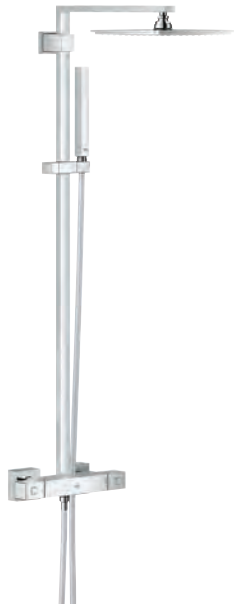

GROHE EUPHORIA SHOWER SYSTEM

Ref. No.	Colour	EAN	Retail Guide Price (£)

26 087 000	Chrome	4005176940828	1,553.32

Euphoria Cube System 230
Shower system with thermostatic mixer for wall mounting
shower arm
projection 400 mm
exposed thermostatic shower
with Aquadimmer function
allows change between:
Rainshower Allure head shower (27 479 000)
material: metal
Rain spray pattern
with ball joint
rotation angle $\pm 15^\circ$
hand shower Euphoria Cube (27 699)
adjustable height via gliding element
Silverflex shower hose 1750 mm (28 388 000)
GROHE EcoJoy technology for less water and perfect flow
GROHE TurboStat compact cartridge
with wax thermoelement
GROHE SafeStop safety button at 38°C
(calibration required)
GROHE SafeStop Plus optional temperature limiter at 43°C included
GROHE DreamSpray perfect spray pattern
GROHE StarLight chrome finish
SpeedClean anti-limescale system
Twistfree preventing the hose from twisting
minimum flow rate 7 l/min.

SHOWERS