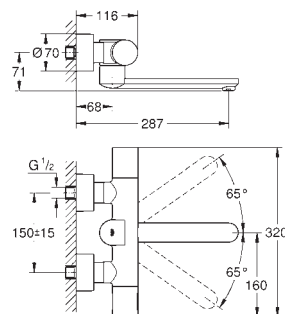

36 333 000   Chrome   4005176896699   973.62
ditto, projection 255 mm

COMMERCIAL
FITTINGS