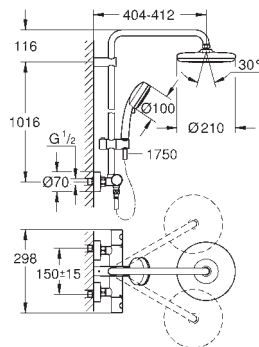

26 514 000	Chrome	4005176476099	722.21

Tempesta Cosmopolitan System 210 Shower system with thermostat for wall mounting

Consisting of:

horizontal swivable 390 mm projection shower arm

exposed thermostatic shower

with Aquadimmer function

allows change between:

head shower Tempesta 210 9.5 l/min (26 410)

Rain spray pattern

with ball joint

rotation angle $\pm 15^\circ$

hand shower Tempesta Cosmopolitan 100

2 spray patterns:

Rain, Jet

adjustable height via gliding element

Rotaflex shower hose 1750 mm 1/2" x 1/2" (28 410)

GROHE EcoJoy 9.5 l/min flow limiter

GROHE TurboStat compact cartridge

with wax thermostatic element

GROHE SafeStop safety button at 38°C

(calibration required)

GROHE SafeStop Plus integrated temperature

limiter at max 50°C

GROHE DreamSpray perfect spray pattern

GROHE StarLight chrome finish

GROHE MetalGrip ergonomically shaped metal handles

SpeedClean anti-limescale system

Inner WaterGuide for a longer life

Twistfree preventing the hose from twisting

suitable for instantaneous heaters from 18 kW/h

minimum flow rate 7 l/min.

optional upgrade: **GROHE EasyReach** tray (26 362)