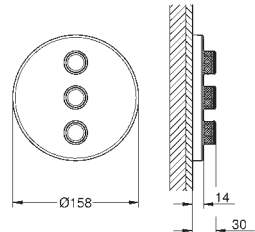

Grotherm SmartControl
Triple volume control trim
set for final installation for
GROHE Rapido SmartBox 35 600/35 604/35 601
metal wall escutcheon with **GROHE FastFixation** (covered escutcheon and shaft sealing, covered fixing), retroactively 6° adjustable
10 mm thin profile escutcheon
GROHE StarLight finish
GROHE SmartControl push for ON-OFF, turn for volume adjustment from EcoJoy to full flow
exchangeable symbols
GROHE ProGrip with knurl structure
multiple outlets can be run simultaneously
cover plate in moon white acrylic glass
without roughing-in-set
flow performance:
outlet D = 28 l/min
outlet E = 28 l/min
outlet A = 28 l/min
outlet D+E+A = 65 l/min
optional flow reducer for CALGreen compliance included

35 604 000		4005176698774	142.72
GROHE Rapido SmartBox universal rough-in box for concealed installation			

34 742 000	Chrome	4005176484094	1,652.28