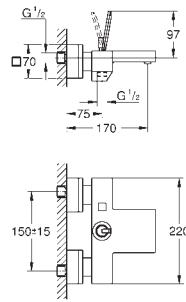

GROHE EUROCUBE JOY

Ref. No.	Colour	EAN	Retail Guide Price (£)

23 666 000	Chrome	4005176342226	388.63

Eurocube Joy
Single-lever bath/shower mixer 1/2"
wall mounted
metal lever
GROHE FeatherControl Joystick cartridge
GROHE XL Waterfall
integrated non-return valve
in the shower outlet 1/2"
S-unions
protected against backflow