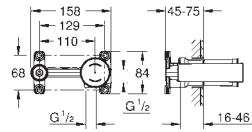

GROHE CONCETTO

Ref. No.	Colour	EAN	Retail Guide Price (£)
23 571 000		4005176334276	277.17

Single-lever mixer 1/2", universal concealed body
for 2 hole basin mixer
wall installation
without finishing trim set
GROHE SilkMove 35 mm ceramic cartridge
adjustable flow rate limiter
with temperature limiter
spout can be positioned on the right or left
DR-brass
installation device
allows for waterproofing of wall construction surrounding the concealed body
with sealing sleeve

32 208 001	Chrome	4005176888908	164.07