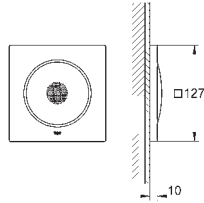

GROHE F-DIGITAL DELUXE

Ref. No.	Colour	EAN	Retail Guide Price (£)

SHOWERS

36 360 000	Chrome	4005176918438	1,369.59

Rainshower F-Series

Sound set

127 x 127 mm per module
full range stereo speaker

Consisting of:

2 speakers with plug connections
waterproof & corrosion protected

GROHE StarLight chrome finish

requires rough-in set (29 073 000), F-digital Deluxe base unit box (26 374 000 or 36 397 000), Bluetooth unit (36 371 000) and various cable connections – all to be ordered separately due to installation situation

For detailed planning and product information please contact your local GROHE Customer Service.