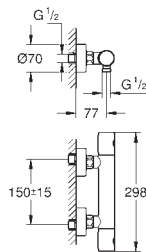

Grohtherm 800 Cosmopolitan
Thermostatic shower mixer 1/2"
wall mounted
GROHE StarLight chrome finish
GROHE MetalGrip ergonomically shaped metal handles
GROHE SafeStop safety button at 38°C
(calibration required)
GROHE SafeStop Plus optional temperature limiter at 43°C included
GROHE TurboStat compact cartridge
with wax thermoelement
integrated mixed water shut off
volume handle with **GROHE EcoButton**
(economy button with individually
adjustable economy stop)
ceramic headpart 1/2", 180°
shower bottom outlet 1/2"
built-in non return valves
dirt strainers
protected against backflow
S-unions
metal escutcheon
GROHE EcoJoy technology for less water and perfect flow