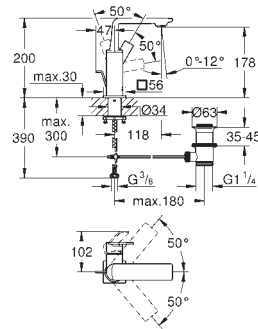

GROHE ALLURE

Ref. No.	Colour	EAN	Retail Guide Price (£)

32 757 001	Chrome	4005176498589	314.91
32 757 GN1	brushed cool sunrise	4005176499326	503.84
32 757 DL1	brushed warm sunset	4005176499340	503.84
32 757 A01	hard graphite	4005176499357	472.35

Allure
Basin mixer 1/2"
M-Size
monobloc installation
swivelling spout
28 mm ceramic cartridge
with **GROHE SilkMove**
GROHE StarLight chrome finish
GROHE EcoJoy 5.7 l/min. flow limiter
GROHE FastFixation Plus installation system
GROHE AquaGuide adjustable slim air mousseur
pop-up waste set 1 1/4"
flexible connection hoses
temperature limiter