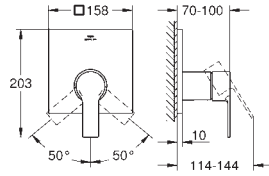

GROHE ALLURE

Ref. No.	Colour	EAN	Retail Guide Price (£)
19 317 001	Chrome	4005176513756	253.68
19 317 GN1	brushed cool sunrise	4005176513572	405.88
19 317 DL1	brushed warm sunset	4005176513633	405.88
19 317 A01	hard graphite	4005176513732	380.52

Allure
Single-lever shower mixer trim
set for final installation for
GROHE Rapido SmartBox 35 600/35 604
GROHE SilkMove 46 mm ceramic cartridge
GROHE StarLight chrome finish
wall escutcheon with **GROHE FastFixation**
(covered escutcheon- and shaft sealing, covered fixing)
metal escutcheon, retroactively 6° adjustable
metal lever
flow performance:
outlet B or C = 30 l/min
without roughing-in-set

35 604 000		4005176698774	142.72
GROHE Rapido SmartBox universal rough-in box for concealed installation			

19 315 001	Chrome	4005176514159	288.66
19 315 GN1	brushed cool sunrise	4005176513978	461.87
19 315 DL1	brushed warm sunset	4005176514036	461.87
19 315 A01	hard graphite	4005176514135	432.98