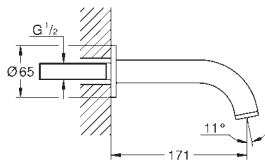

13 139 003	Chrome	4005176455131	270.31
13 139 DC3	supersteel	4005176455148	429.52
13 139 GL3	cool sunrise	4005176493263	419.34
13 139 DA3	warm sunset	4005176493287	419.34
13 139 AL3	Brushed Hard Graphite	4005176455155	490.92

Atrio
Bath spout
wall mounted
GROHE StarLight chrome finish
mousseur
projection 171 mm