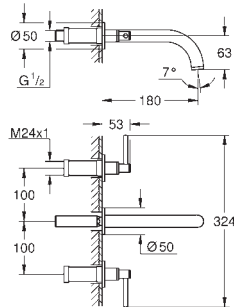

20 169 003	Chrome	4005176455001	510.03
20 169 DC3	supersteel	4005176455018	811.37
20 169 GL3	cool sunrise	4005176492907	792.08
20 169 DA3	warm sunset	4005176492921	792.08
20 169 AL3	Brushed Hard Graphite	4005176455025	927.28

Atrio
Three-hole basin mixer 1/2"
S-Size
wall mounted
set for final installation for 29 025 002
without concealed body
valves hot/cold
with headparts 1/2" - 90°
GROHE StarLight chrome finish
GROHE EcoJoy 5.7 l/min laminar mousseur
centre distance 200 mm
projection 180 mm
with lever handles
Two different sets of caps included. One set with „H“ and „C“ marking, one set without marking.