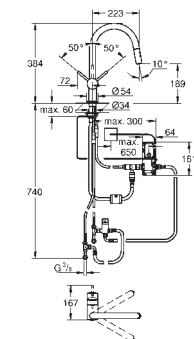

Minta Touch
Electronic single-lever sink mixer 1/2"
C-spout
monobloc installation
Touch: activation of water via skin contact
battery supply 6 V lithium-battery, type CR-P2
CE approved
solenoid valve
fixed value mixing valve
automatically stops after 60 sec. (factory set)
type of protection IP 44
GROHE StarLight chrome finish
GROHE SilkMove 46 mm ceramic cartridge
pull-out dual spray
diverter: laminar spray/SpeedClean shower jet
swivel tubular spout
swivel area 360°
protected against backflow
flexible connection hoses
rapid installation system