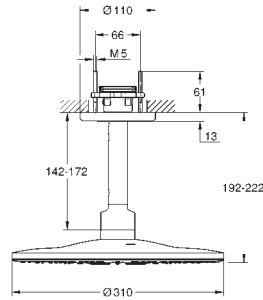

GROHE HEAD SHOWERS

SHOWERS

Ref. No.	Colour	EAN	Retail Guide Price (£)

26 477 000	Chrome	4005176423772	664.31
26 477 DC0	supersteel	4005176526244	839.52
26 477 GL0	cool sunrise	4005176557231	959.62
26 477 GN0	brushed cool sunrise	4005176557248	1,019.69
26 477 DA0	warm sunset	4005176557200	959.62
26 477 DL0	brushed warm sunset	4005176557217	1,019.69
26 477 A00	hard graphite	4005176557170	959.62
26 477 AL0	Brushed Hard Graphite	4005176557187	1,019.69

Rainshower SmartActive 310
Head shower set ceiling 142 mm, 2 sprays

Consisting of:

head shower Rainshower SmartActive 310

2 spray patterns:

GROHE PureRain, ActiveRain

142 mm ceiling shower arm

GROHE DreamSpray perfect spray pattern

GROHE StarLight chrome finish

SpeedClean anti-limescale system

Inner WaterGuide for a longer life

requires rough-in set 26 483 000 or 26 484 000 - to be ordered separately

26 477 LS0	moon white	4005176425912	872.06
ditto, head shower with white spray plate