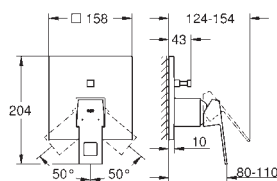

24 062 000	Chrome	4005176465697	251.83

Eurocube
Single-lever mixer with 2-way diverter
set for final installation for
GROHE Rapido SmartBox 35 600/35 604
GROHE SilkMove 46 mm ceramic cartridge
wall escutcheon with **GROHE FastFixation**
(covered escutcheon- and shaft sealing, covered fixing)
metal escutcheon, retroactively 6° adjustable
metal lever
automatic 2-way diverter
flow performance:
outlet B = 27 l/min, outlet C = 27 l/min
without roughing-in-set

35 604 000		4005176698774	142.72

GROHE Rapido SmartBox universal rough-in box for concealed installation