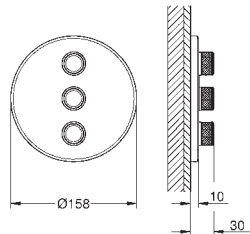

GROHE ATRIO

Ref. No.	Colour	EAN	Retail Guide Price (£)
29 122 000	Chrome	4005176412288	436.47
29 122 DC0	supersteel	4005176455117	538.28
29 122 GL0	cool sunrise	4005176515194	591.35
29 122 DA0	warm sunset	4005176515217	591.35
29 122 AL0	Brushed Hard Graphite	4005176455124	579.01

Grotherm SmartControl Triple volume control trim

set for final installation for
GROHE Rapido SmartBox 35 600/35 604/35 601
metal wall escutcheon with **GROHE FastFixation** (covered escutcheon
and shaft sealing, covered fixing), retroactively 6° adjustable
10 mm thin profile escutcheon

GROHE StarLight chrome finish

GROHE SmartControl push for ON-OFF, turn for volume adjustment from
EcoJoy to full flow

exchangeable symbols

GROHE ProGrip with knurl structure

multiple outlets can be run simultaneously

without roughing-in-set

flow performance:
outlet D = 28 l/min
outlet E = 28 l/min
outlet A = 28 l/min
outlet D+E+A = 65 l/min

35 604 000		4005176698774	142.72
GROHE Rapido SmartBox universal rough-in box for concealed installation