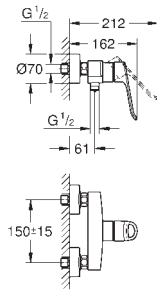

GROHE EUROSMART CARE

Ref. No.	Colour	EAN	Retail Guide Price (£)

25 242 003	Chrome	4005176644238	130.50

Eurosmart
Single-lever shower mixer 1/2"
wall mounted
loop metal lever
GROHE SilkMove 35 mm ceramic cartridge
adjustable flow rate limiter
with temperature limiter
shower bottom outlet 1/2" with
integrated non return-valve
S-unions
metal wall escutcheons
protected against backflow
professional edition

COMMERCIAL
FITTINGS