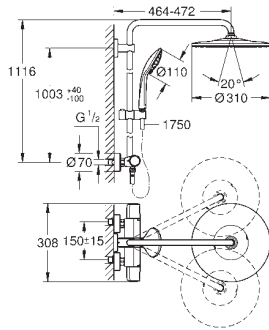

GROHE EUPHORIA SHOWER SYSTEM

Ref. No. Colour EAN Retail Guide Price (£)

26 075 001 Chrome 4005176648014 882.42

**Euphoria System 310
Shower system with thermostatic mixer for wall mounting**

Consisting of:
horizontal swivable 450 mm projection shower arm
exposed thermostatic shower
with Aquadimmer function
allows change between:
head shower Rainshower Mono 310 (26 561)
spray pattern:
GROHE PureRain
with ball joint
rotation angle $\pm 15^\circ$
hand shower Euphoria 110 Massage
(27 221 000)
3 spray patterns:
Rain, Massage, SmartRain
adjustable height via gliding element
Silverflex shower hose 1750 mm (28 388 000)
GROHE TurboStat compact cartridge
with wax thermoelement
GROHE SafeStop safety button at 38°C
(calibration required)
GROHE SafeStop Plus optional temperature limiter at 43°C included
GROHE CoolTouch prevents scalding on hot surfaces
GROHE MetalGrip ergonomically shaped metal handles
GROHE DreamSpray perfect spray pattern
GROHE StarLight chrome finish
GROHE SprayDimmer (Stepless
flow rate reduction)
GROHE FastFixation upper bracket adjustable
Inner WaterGuide for a longer life
SpeedClean anti-limescale system
Twistfree preventing the hose from twisting
suitable for instantaneous heaters from 18 kW/h
minimum flow rate 7 l/min.
optional upgrade: **GROHE EasyReach** tray (26 362)
professional edition

26 723 000 Chrome 4005176648021 940.91