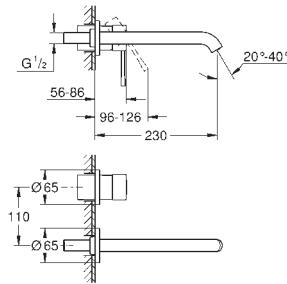

Ref. No.	Colour	EAN	Retail Guide Price (£)
29 193 001	Chrome	4005176698286	263.26
29 193 DC1	supersteel	4005176711954	399.71
29 193 GL1	cool sunrise	4005176711985	428.25
29 193 GN1	brushed cool sunrise	4005176711992	456.80
29 193 DA1	warm sunset	4005176711947	428.25
29 193 DL1	brushed warm sunset	4005176711961	456.80
29 193 A01	hard graphite	4005176711916	428.25
29 193 AL1	Brushed Hard Graphite	4005176711923	456.80

Essence
2-hole basin mixer
L-Size
wall mounted
set for final installation for
23 571 000
without concealed body
metal escutcheon
metal lever
GROHE StarLight chrome finish
GROHE EcoJoy mousseur 5.7 l/min
GROHE AquaGuide adjustable mousseur
centre distance 110 mm
projection 230 mm
replaces 19 967 001
professional edition

19 967 001	Chrome	4005176307140	263.26
19 967 DC1	supersteel	4005176369971	399.71
19 967 GL1	cool sunrise	4005176426230	428.25
19 967 GN1	brushed cool sunrise	4005176426247	456.80
19 967 DA1	warm sunset	4005176426254	428.25
19 967 DL1	brushed warm sunset	4005176426261	456.80
19 967 A01	hard graphite	4005176426285	428.25
19 967 AL1	Brushed Hard Graphite	4005176426278	456.80

will be replaced by 29 193

23 571 000		4005176334276	277.17