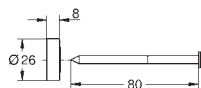

### Rainshower SmartControl Spacer

for Rainshower SmartControl systems  
26 250, 26 361, 26 379  
stackable