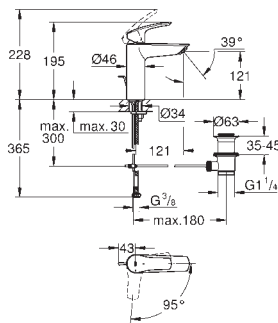

Ref. No.	Colour	EAN	Retail Guide Price (£)
	24 192 003	Chrome	4005176723964	146.99
	Eurosmart Basin mixer 1/2" S-Size Cradle to Cradle Certified Gold monobloc installation metal lever GROHE SilkMove ES 28 mm ceramic cartridge with energy saving function via cold start with temperature limiter GROHE StarLight chrome finish GROHE Zero isolated inner water ways - lead and nickel free within the tap GROHE EcoJoy mousseur 5.7 l/min GROHE FastFixation installation system smooth body flexible connection hoses professional edition			
	23 322 003	Chrome	4005176613302	131.69
	Eurosmart Basin mixer 1/2" M-Size monobloc installation metal lever 28 mm ceramic cartridge with GROHE SilkMove adjustable flow rate limiter with temperature limiter GROHE StarLight chrome finish GROHE EcoJoy mousseur 5.7 l/min GROHE Zero isolated inner water ways - lead and nickel free within the tap GROHE FastFixation installation system pop-up waste set 1 1/4" flexible connection hoses professional edition			
	23 923 003	Chrome	4005176613333	131.69
	ditto, smooth body with push-open pop-up waste set 1 1/4"			
	23 324 003	Chrome	4005176613326	118.39
	ditto, smooth body			
	23 393 30E	Chrome	4005176613340	131.69
	Eurosmart Basin mixer 1/2" M-Size monobloc installation metal lever GROHE SilkMove ES 28 mm ceramic cartridge with energy saving function via cold start adjustable flow rate limiter with temperature limiter GROHE StarLight chrome finish GROHE EcoJoy mousseur 5.7 l/min GROHE Zero isolated inner water ways - lead and nickel free within the tap GROHE FastFixation installation system pop-up waste set 1 1/4" flexible connection hoses professional edition			
	23 395 30E	Chrome	4005176613357	118.39
	ditto, smooth body