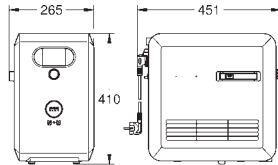

GROHE BLUE PROFESSIONAL

Ref. No.	Colour	EAN	Retail Guide Price (£)

40 554 002		4005176458521	1,585.70

GROHE Blue Professional Cooler and carbonizer

delivers 12 liters of chilled water per hour
colour display with push and turn control
270 Watt cooling unit, 230 V, 50 Hz
type of protection IP 21
CE approved
requires ventilation holes in the bottom of the kitchen cabinet
software set-up and monitoring of filter and CO₂ capacity possible via GROHE Ondus app
push notifications at low filter resp. CO₂ capacity
additional monitoring via GROHE Blue Professional Browser-Monitor possible with Bluetooth 4.0* and WIFI interface for wireless data communication for Apple** and Android devices
Bluetooth range (max. 10 m) varies depending on materials used and walls between transmitter and receiver
compatible only with GROHE Blue taps with push button operation

System requirements Apple

iPhone with iOS 12.0 or higher

System requirements Android

smart phone with Android 6.0 or higher

Mobile devices and GROHE Watersystems App*** are not included in delivery and have to be ordered separately via an authorised Apple store/store/iTunes or Google Play store.

* The Bluetooth word mark and logos are registered trademarks owned by Bluetooth SIG, Inc. and any use of such marks by Grohe AG is under license. Other trademarks and trade names are those of their respective owners.

** Apple, the Apple logo, iPod, iPod Touch, iPhone and iTunes are trademarks of Apple Inc., registered in the U.S. and other countries. Apple is not responsible for the function of this device or its compliance with safety and regulatory standards.

*** Available for free via iTunes app or Google Play store.

This product includes an article which is declared as a hazardous substance. Find more information in the safety data sheet. You can download the safety data at: www.grohe.com/safety-data-sheets/