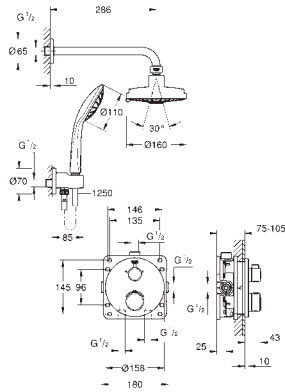

GROHE GROHTHERM 2 HANDLE TRIM SETS

Ref. No.	Colour	EAN	Retail Guide Price (£)

34 735 000	Chrome	4005176466410	970.39

Grotherm
Perfect shower set with Rainshower Cosmopolitan 160
Consisting of:
Grotherm set for final installation with Aquadimmer (24 076)
GROHE Rapido SmartBox 35 600/35 604
Rainshower Cosmopolitan Headshower 160 mm (27 134)
Rainshower shower arm 286 mm (28 576)
Euphoria Hand shower (27 265)
Shower outlet elbow (28 628 000)
Silverflex shower hose 1250 mm (28 362)

THERMOSTATS