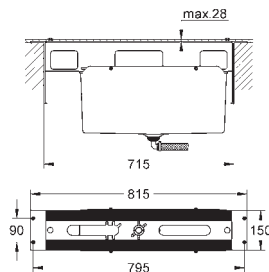

29 037 000		4005176865749	959.70

4/5-hole bath combination (optional)
baseframe for installation
under tiled surround
base frame
drainage box with
integrated outlet for splash water
caps to cover screw fixations always come in chrome color