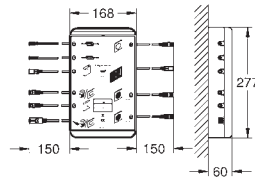

GROHE F-digital Deluxe

Base unit box 4.0 Bluetooth F-Series 40" (BCU V4.0)

to control LightCurtain of Rainshower F-Series 40" AquaSymphony ceiling shower

additional light, sound and steam modules can be connected and controlled Consisting of:

- 2 plug connections, each for one pair of sound modules (36 360 000)
- 1 plug connection for one pair of light modules (36 359 000)
- 1 plug connection LightCurtain for Rainshower F-Series 40" AquaSymphony (26 373 000)
- 2 plug connections for steam module (36 362 000 or 36 368 000), including 1 connection for steam generator and 1 connection for temperature sensor
- 2 plug connections for power supply (per power supply max. 4 devices light/sound)
- 2 plug connections for Bluetooth unit (supply voltage and data line)

CE approved

must be accessible for service

optional the base unit box can be placed into extra equipment 36 367 000 component to be ordered separately