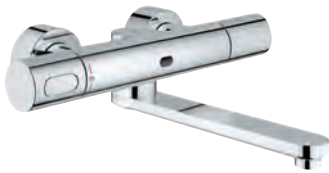

36 333 000   Chrome   4005176896699   973.62
ditto, projection 255 mm

COMMERCIAL
FITTINGS