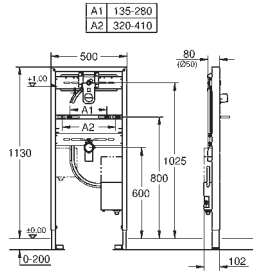

GROHE RAPID SL FOR WASH BASIN AND BIDET

Ref. No.   Colour   EAN   Retail Guide Price (£)

38 748 002   Chrome   4005176416323   742.94

Rapid SL
Element for wash basin with roughin-in set for infra-red electronic for wall mounted fittings suitable for trim sets Europlus E 36 042 SD0, Essence E 36 447 000 and Eurocube E 36 442 000

1.13 m finished installation height
for on-the-wall installations or studded walls

Includes
wash basin fixing bolts with fixing device for ceramic
variable distance of fixing bolts
HT-outlet bend Ø 50 mm
seal Ø 32 mm
pre-mounted roughing-in set with protecting block
fire-proof pipe for laying electronic cables
installation box with water group, stop valve and flush elbow
connection with noise protected fitting holder 1/2"
connecting box for mains supply 230 V
CE approved
for installation with pre-mixed or cold water
for on-the-wall installation please order wall brackets 38 558 00M (sold separately)

38 546 000   4005176291289   199.18