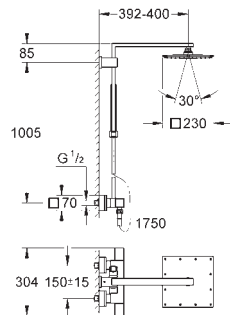

GROHE EUPHORIA SHOWER SYSTEM

Ref. No.	Colour	EAN	Retail Guide Price (£)

26 087 000	Chrome	4005176940828	1,553.32

Euphoria Cube System 230
Shower system with thermostatic mixer for wall mounting
shower arm
projection 400 mm
exposed thermostatic shower
with Aquadimmer function
allows change between:
Rainshower Allure head shower (27 479 000)
material: metal
Rain spray pattern
with ball joint
rotation angle $\pm 15^\circ$
hand shower Euphoria Cube (27 699)
adjustable height via gliding element
Silverflex shower hose 1750 mm (28 388 000)
GROHE EcoJoy technology for less water and perfect flow
GROHE TurboStat compact cartridge
with wax thermoelement
GROHE SafeStop safety button at 38°C
(calibration required)
GROHE SafeStop Plus optional temperature limiter at 43°C included
GROHE DreamSpray perfect spray pattern
GROHE StarLight chrome finish
SpeedClean anti-limescale system
Twistfree preventing the hose from twisting
minimum flow rate 7 l/min.

SHOWERS