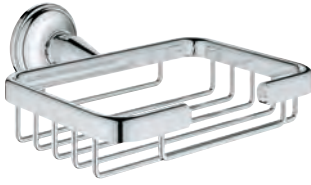

GROHE ESSENTIALS AUTHENTIC

Ref. No.	Colour	EAN	Retail Guide Price (£)
40 659 001	Chrome	4005176324376	41.84
40 659 EN1	brushed nickel	4005176324284	66.74

**Essentials Authentic
Corner Basket, small**
material: metal
concealed fastening
GROHE StarLight chrome finish