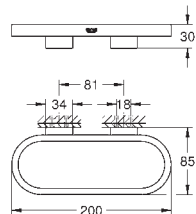

**Selection**  
**Towel ring**  
 material: metal  
 holder for soap dish (41 036) and shower tray (41 037)  
 length 200 mm  
 concealed fastening  
**GROHE StarLight** chrome finish