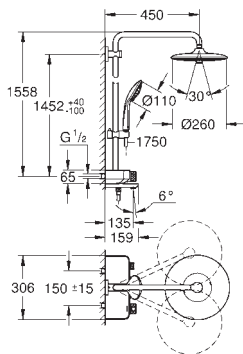

Euphoria SmartControl System 260 Mono Shower system with bath thermostat for wall mounting

Consisting of:
horizontal swivable 450 mm projection shower arm
upper bracket adjustable for minimal adaption to existing drilling holes
exposed SmartControl bath thermostat
allows change between:
head shower Euphoria 260 (26 455)
3 spray patterns:
Rain, SmartRain, Jet
with ball joint
rotation angle $\pm 15^\circ$
bath inlet
hand shower Euphoria 110 Massage, spray plate white (27 221 001)
3 spray patterns:
Rain, SmartRain, Massage
adjustable height via gliding element
Silverflex shower hose 1750 mm (28 388 000)
GROHE DreamSpray perfect spray pattern
GROHE StarLight chrome finish
GROHE CoolTouch prevents scalding on hot surfaces
GROHE TurboStat compact cartridge
with wax thermoelement
GROHE ProGrip with knurl structure
GROHE EcoJoy technology for less water and perfect flow
- GROHE SafeStop at 38°C
GROHE SafeStop Plus optional temperature limiter at 43°C included
GROHE SmartControl push for ON-OFF, turn for volume adjustment from EcoJoy to full flow
integrated **GROHE EasyReach** shower tray
SpeedClean anti-limescale system
Inner WaterGuide for a longer life
Twistfree preventing the hose from twisting
suitable for instantaneous heaters from 18 kW/h
minimum flow rate 7 l/min.