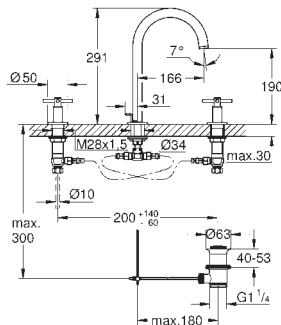

20 008 003	Chrome	4005176455285	600.56
20 008 DC3	supersteel	4005176455292	954.56
20 008 GL3	cool sunrise	4005176493607	931.86
20 008 DA3	warm sunset	4005176493621	931.86
20 008 AL3	Brushed Hard Graphite	4005176455308	1,090.91

Atrio
Three-hole basin mixer 1/2"
M-Size
ceramic headparts 1/2", 90°
GROHE StarLight chrome finish
GROHE EcoJoy 5.7 l/min laminar mousseur
swivel tubular spout with mousseur and stop limiter
pop-up waste set 1 1/4"
pressure-proof, flexible connection hoses
between spout and side valves
with cross handles
Two different sets of caps included. One set with „H“ and „C“ marking, one set without marking.