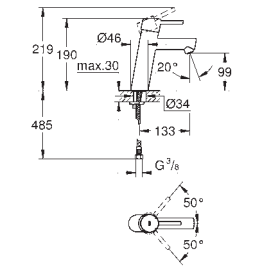

23 451 001   Chrome   4005176998799   176.80

Concetto
Basin mixer 1/2"
M-Size
monobloc installation
metal lever
28 mm ceramic cartridge
with **GROHE SilkMove**
with temperature limiter
GROHE StarLight chrome finish
GROHE EcoJoy SpeedClean mousseur 5.7 l/min
GROHE FastFixation rapid installation system
smooth body
flexible connection hoses