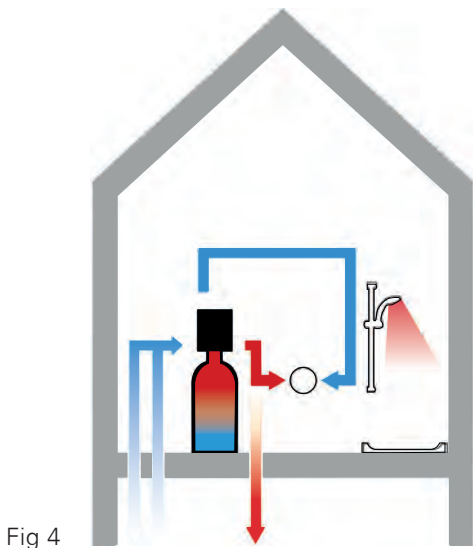

**How does it work?**

- 1 - Cold water delivered at mains pressure (min 1.5 bar & 20 l/min.)
- 2 - Water passes to a cylinder where it is heated by a boiler circuit flow
- 3 - An expansion vessel replaces the storage tank in loft to deal with expansion
- 4 - The water pressure is determined by mains pressure (Fig 4)