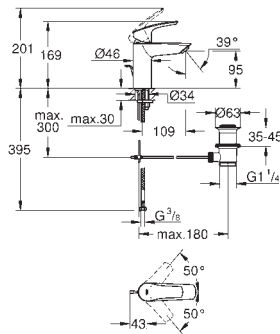

33 265 003   Chrome   4005176613197   118.40

Eurosmart Basin mixer 1/2" S-Size
monobloc installation
metal lever
28 mm ceramic cartridge with **GROHE SilkMove** adjustable flow rate limiter with temperature limiter
GROHE StarLight chrome finish
GROHE EcoJoy mousseur 5.7 l/min
GROHE Zero isolated inner water ways - lead and nickel free within the tap
GROHE FastFixation installation system
flexible connection hoses
pop-up waste set 1 1/4"
professional edition

23 922 003   Chrome   4005176613227   118.37
ditto, smooth body with push-open pop-up waste set 1 1/4"

32 467 003   Chrome   4005176613210   105.09
ditto, smooth body