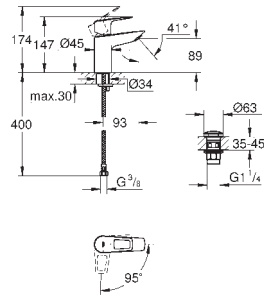

Ref. No.	Colour	EAN	Retail Guide Price (£)

23 883 001	Chrome	4005176554179	87.32

BauLoop
Basin mixer 1/2"
S-Size
monobloc installation
metal lever
GROHE Longlife ES 28 mm ceramic cartridge with energy saving function via cold start
with temperature limiter
GROHE StarLight chrome finish
GROHE Zero isolated inner water ways - lead and nickel free within the tap
GROHE EcoJoy mousseur 5.7 l/min
rapid installation system
smooth body with plastic push open waste set 1 1/4"
flexible connection hoses
professional edition