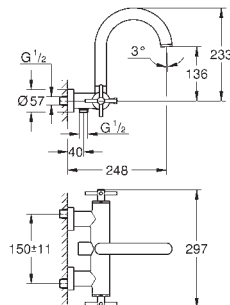

Atrio Bath / shower mixer 1/2"
wall mounted
ceramic headparts 1/2", 90°
GROHE StarLight chrome finish
automatic diverter: bath/shower
tubular spout
with stop restriction
mousseur
covered S-unions
protected against backflow
without shower set
with cross handles
Two different sets of caps included. One set with „H“ and „C“ marking, one set without marking.