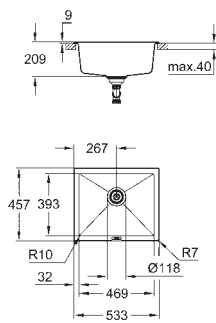

K700U

Composite sink

model: K700U 60-C 53.3/45.7 1.0
mounting type: top mount or undermount
material: quartz composite

GROHE Whisper

min. cabinet size: 600 mm
dimensions: 533 x 457 mm
1 bowl: 469 x 393 x 205 mm
outer radius: R7, inner bowl radius: R10

GROHE FastFixation installation system

cut-out: 468 x 390 mm
drainer: Ø 3.5"/90 mm basket strainer waste
accessories included: waste kit, basket strainer waste, mounting set
optional push to open excenter (40 986 SD0)
amount of fasteners included (top mount): 6
amount of fasteners included (undermount): 6

31 655 AT0	granite gray	4005176521393	342.54
31 655 AP0	granite black	4005176521386	342.54