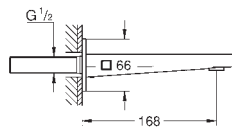

13 404 003	Chrome	4005176529788	165.30
13 404 DC3	supersteel	4005176574115	223.58

GROHE Plus
Bath spout
wall mounted
GROHE StarLight chrome finish
laminar mousseur
male thread 1/2"
projection 168 mm