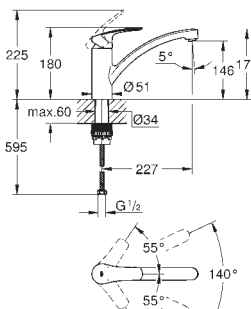

31 868 000   **Chrome**   **4005176693113**   **131.70**

Eurosmart
Single-lever sink mixer 1/2"
low spout
monobloc installation
GROHE StarLight chrome finish
Cradle 2 Cradle certified
GROHE SilkMove 35 mm ceramic cartridge
integrated temperature limiter
swivel area 140°
GROHE Zero isolated inner water ways - lead and nickel free within the tap
adjustable flow rate limiter
mousseur with coin slot for tool free replacement
GROHE FastFixation Plus installation system
swivel cast spout
flexible connection hoses 1/2"