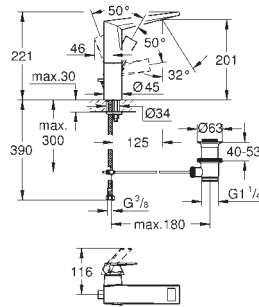

23 109 000	Chrome	4005176898754	890.05
23 109 DC0	supersteel	4005176489860	1,141.99
23 109 AL0	Brushed Hard Graphite	4005176353161	1,321.00

Allure Brilliant
Single-lever basin mixer 1/2"
L-Size
monobloc installation
28 mm ceramic cartridge
with **GROHE SilkMove**
temperature limiter
GROHE StarLight chrome finish
GROHE EcoJoy 5.0 l/min. flow limiter
GROHE FastFixation installation system
spout with integrated mousseur
pop-up waste set 1 1/4"
flexible connection hoses

23 112 000	Chrome	4005176898778	890.05
23 112 AL0	Brushed Hard Graphite	4005176489785	1,304.94

Ditto, smooth body