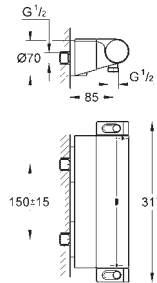

GROHE GROHTHERM 2000

Ref. No.	Colour	EAN	Retail Guide Price (£)

34 469 001	Chrome	4005176926396	422.61

Grotherm 2000
Thermostatic shower mixer 1/2"
wall mounted
100% GROHE CoolTouch consisting of safety housing + S-unions with CoolTouch escutcheons
GROHE StarLight chrome finish
GROHE Aqua Paddle ergonomically shaped handles
temperature scale handle with
GROHE SafeStop safety stop at 38°C
(calibration required)
GROHE SafeStop Plus optional temperature limiter at 43°C included
integrated mixed water shut off
GROHE TurboStat compact cartridge
with wax thermoelement
volume handle with **GROHE EcoButton**
(economy button with individually adjustable economy stop)
ceramic headpart 1/2", 180°
shower bottom outlet 1/2"
built-in non return valves
dirt strainers
protected against backflow
covered S-unions, CoolTouch escutcheons with wall sealing
GROHE EasyReach shower tray
removable for easy cleaning
chrome
GROHE EcoJoy technology for less water and perfect flow