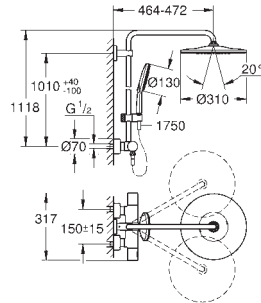

GROHE RAINSHOWER SMARTACTIVE SYSTEM

Ref. No.   Colour   EAN   Retail Guide Price (£)

26 647 000   Chrome   4005176533013   1,092.52

Rainshower SmartActive 310
Shower system with thermostat for wall mounting
Consisting of:
horizontal swivable 450 mm projection shower arm
exposed thermostatic shower
with Aquadimmer function
allows change between:
head shower Rainshower Mono 310 (26 561)
with ball joint
rotation angle $\pm 15^\circ$
hand shower Rainshower SmartActive 130 (26 544)
adjustable height via gliding element
including performance grip
Silverflex shower hose 1750 mm (28 388 000)
GROHE TurboStat compact cartridge
with wax thermoelement
GROHE SafeStop safety button at 38°C
(calibration required)
GROHE SafeStop Plus optional temperature limiter at 43°C included
GROHE CoolTouch prevents scalding on hot surfaces
GROHE DreamSpray perfect spray pattern
GROHE One-Click Showering spray selection
with one click
GROHE StarLight chrome finish
GROHE FastFixation upper bracket adjustable
SpeedClean anti-limescale system
suitable for instantaneous heaters from 18 kW/h
minimum flow rate 7 l/min.

26 647 LS0   moon white   4005176533051   1,257.35
ditto, head shower with white spray plate