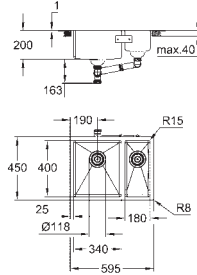

GROHE STAINLESS STEEL SINKS

Ref. No.	Colour	EAN	Retail Guide Price (£)

31 577 SD1	stainless steel	4005176607110	307.42

K700U

Stainless steel sink

model: K700U 60-S 59.5/45 1.5 lh
mounting type: undermount, top mount or flush mount
material: stainless steel AISI 304 (V2A)
material thickness: 1 mm

GROHE StarLight finish
finish: satin finish

GROHE Whisper

min. cabinet size: 600 mm
dimensions: 595 x 450 mm
1 bowl: 340 x 400 x 200 mm
0.5 bowl: 180 x 400 x 140 mm

outer radius: R16 (undermount)/R3 (topmount), inner bowl radius: R15

GROHE FastFixation

installation system

sink mountable left

cut-out (undermount): 547 x 402 mm (R16)

cut-out (top mount): 580 x 435 mm

drainer: Ø 3.5"/90 mm basket strainer waste

accessories included: waste kit, basket strainer waste, mounting set

optional push to open excenter (40 986 SD0)

amount of fasteners included (top mount): 8

amount of fasteners included (undermount): 8

31 578 SD1	stainless steel	4005176607127	241.98

K700

Stainless steel sink

model: K700 45-S 46.4/46.4 1.0
mounting type: undermount, top mount or flush mount
material: stainless steel AISI 304 (V2A)
material thickness: 1 mm

GROHE StarLight finish

finish: satin finish

GROHE Whisper

min. cabinet size: 450 mm
dimensions: 464 x 464 mm
1 bowl: 400 x 400 x 200 mm

outer radius: R11 (undermount)/R3 (topmount), inner bowl radius: R10

GROHE FastFixation

installation system

cut-out (undermount): 402 x 402 mm (R11)

cut-out (top mount): 449 x 449 mm

drainer: Ø 3.5"/90 mm basket strainer waste

accessories included: waste kit, basket strainer waste, mounting set

optional push to open excenter (40 986 SD0)

amount of fasteners included (top mount): 8

amount of fasteners included (undermount): 8