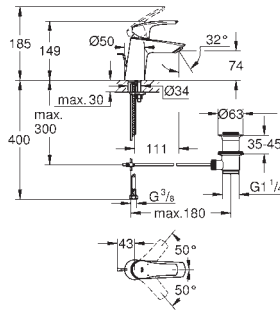

GROHE EUROSMART

Ref. No. Colour EAN Retail Guide Price (£)

23 965 003 Chrome 4005176611544 119.73

Eurosmart Basin mixer 1/2" S-Size
angled version
metal lever
28 mm ceramic cartridge with **GROHE SilkMove** with temperature limiter
adjustable flow rate limiter
monobloc installation
GROHE StarLight chrome finish
GROHE EcoJoy mousseur 5.7 l/min
GROHE Zero isolated inner water ways - lead and nickel free within the tap
GROHE FastFixation installation system
pop-up waste set 1 1/4"
flexible connection hoses
professional edition