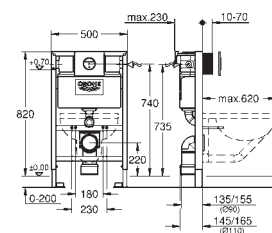

38 868 000	Chrome	4005176878091	371.45

Rapid SL
3-in-1 set for WC, 0.82 m installation height
with flushing cistern 6 - 3 l
Consisting of:
Rapid SL element for WC (38 526 000)
Nova Cosmopolitan flush plate, chrome (38 765 000)
Rapid SL front wall brackets (38 558 00M)