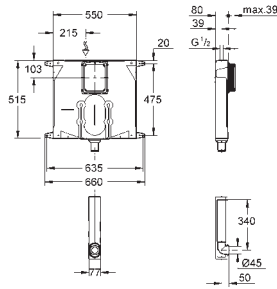

GROHE FLUSHING CISTERNS

Ref. No.   Colour   EAN   Retail Guide Price (£)

38 863 000   4005176832345   168.20

Flushing cistern for WC 80 mm 6 l / 3 l
pneumatic discharge valve offering 2 modes of operation: dual flush or single flush
water supply connection from top with push fit flexible hose union with isolation valve 1/2"
Inspection shaft incl. protection during construction phase, **for vertical flush plates only**
fixing brackets
for mounting of small flush plates please order revision shaft 40 949 000 (sold separately)

38 422 000   4005176275203   224.73