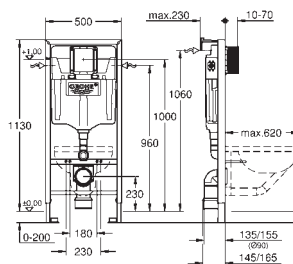

Rapid SL
Element for WC, 1.13 m installation height with flushing cistern GD 2 , 6 l - 9 l
for on-the-wall installations or studded walls
powder coated steel frame, self-supporting
for dry-cladding, completely pre-assembled
with fixed connections
quick adjustment, lockable
fixing material
TÜV approved
2 WC fixing bolts
fixing device for ceramic
WC ceramics with small bearing area (< 205 mm) require additional accessory 38 779 000
distance of fixing bolts 180/230 mm
outlet bend Ø 90 mm
depth adjustable
reducer Ø 90/110 mm
inlet and outlet connecting set

flushing cistern GD 2, 6 - 9 l, containing following features:
factory set 6 l and 3 l
pneumatic discharge valve offering 2 modes of operation: dual flush or single flush
water supply from left/right or back
low noise (group I acc. to German Noise Specification)
Insulated against condensation
1/2" water supply connection including integrated angle valve and push fit flexible hose union
no tools required for the installation
of the inspection shaft incl. protection during construction phase
inspection shaft for vertical or horizontal use
allows for flush plate to be installed vertically or horizontally.

including wall brackets 38 558 00M for on-the-wall installation
including WC set for noise protection (37 131 000)
for mounting of small flush plates please order revision shaft 40 911 000 (sold separately)