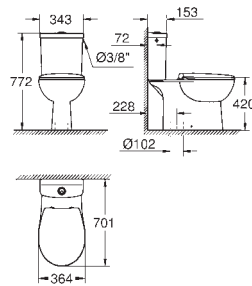

Bau Ceramic

Bundle close coupled WC

Bau Ceramic floor standing toilet with vertical outlet (39 429 000)

wash down
rimless
vertical outlet
flush volume 6/3 l
including fixation set
sanitary ware

Bau Ceramic exposed flushing cistern (39 437 000)

connection from the left/right hand side
including flushing set & button
sanitary ware

Bau Ceramic WC seat (39 493 000)

with lid
soft close
quick release function
detachable
material: Duroplast
including fixation set

39 496 000	alpine white	4005176450051	402.92