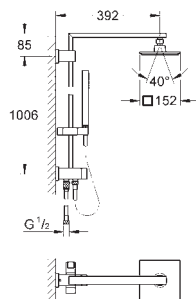

27 696 000	Chrome	4005176907074	874.90

Euphoria Cube System 150 Shower system with diverter for wall mounting

Consisting of:
shower arm
projection 400 mm
change between hand and head shower
by using the diverter
head shower Euphoria Cube 152 mm x 152 mm
Rain spray pattern
with ball joint
rotation angle $\pm 20^\circ$
hand shower Euphoria Cube Stick (27 698 000)
adjustable height via gliding element
Silverflex shower hose 1750 mm (28 388 000)
Silverflex shower hose 800 mm
connection to water supply with 1/2"-thread of
the 800 mm shower hose to faucet / wall union
GROHE DreamSpray perfect spray pattern
GROHE StarLight chrome finish
SpeedClean anti-limescale system
Twistfree preventing the hose from twisting
suitable for instantaneous heaters from 18 kW/h
minimum flow rate 7 l/min.