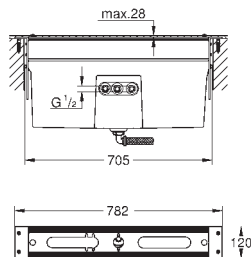

29 037 001		4005176455490	946.93

4/5-hole bath combination (optional)
baseframe for installation under tiled surround
base frame
drainage box with
integrated outlet for splash water
caps to cover screw fixations always come in chrome color