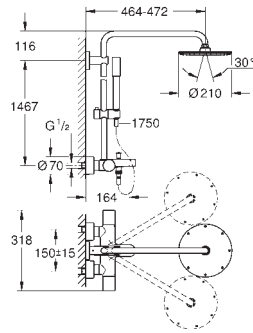

GROHE RAINSHOWER® SYSTEM

Ref. No.	Colour	EAN	Retail Guide Price (£)

27 641 000	Chrome	4005176901645	1,426.13

Rainshower System 210
Shower system with bath thermostat for wall mounting
horizontal swivable 450 mm projection shower arm
exposed thermostatic shower
with Aquadimmer function
allows change between:
Head shower Rainshower Cosmopolitan 210 (28 373 000)
material: metal
with ball joint, rotation angle $\pm 15^\circ$
bath inlet
separate diverter for hand shower Sena (28 341 000)
adjustable height via gliding element
(12 140 000)
metal shower hose 1750 mm (27 178)
GROHE EcoJoy 9.5 l/min flow limiter
GROHE TurboStat compact cartridge
with wax thermoelement
GROHE SafeStop safety button at 38°C
(calibration required)
GROHE SafeStop Plus optional temperature limiter at 43°C included
GROHE CoolTouch
GROHE DreamSpray perfect spray pattern
GROHE StarLight chrome finish
SpeedClean anti-limescale system
Inner WaterGuide for a longer life

SHOWERS

27 058 000	Chrome	4005176830464	889.02