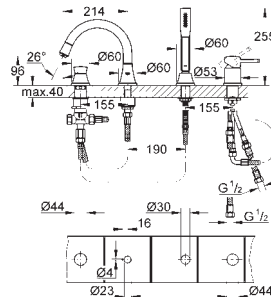

19 936 000	Chrome	4005176930812	1,377.56
19 936 IGO	chrome/gold	4005176930829	1,746.57

Grandera
4-hole single-lever bath combination
GROHE SilkMove 46 mm ceramic cartridge
GROHE StarLight chrome finish
Consisting of:
pre-assembled spout fixing
single lever mixer operating element
bath spout with mousseur and diverter bath/shower
Grandera hand shower 7.6 l/min
metal shower hose
flexible connection hoses
connection for shower hose
protected against backflow
can be used with 29 037 000