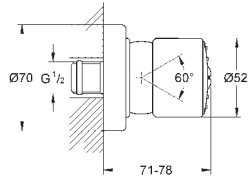

GROHE HEAD SHOWERS

Ref. No.	Colour	EAN	Retail Guide Price (£)
28 198 000	Chrome	4005176038686	159.58

Relaxa 50
Side shower 1 spray
Normal spray
ball-joint
GROHE StarLight chrome finish
SpeedClean anti-limescale system
pre-adjustment for the flow rate
pre-adjustable flow rate from 5-11 l/min.
minimum flow rate 4,5 l/min