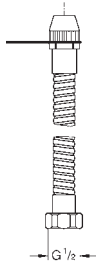

27 102 000	Chrome	4005176600074	70.21

Trigger Spray
Wall holder set 1 spray
GROHE StarLight chrome finish