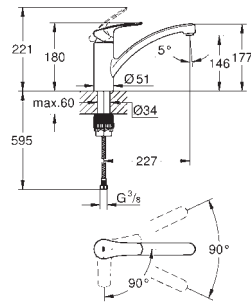

Ref. No.   Colour   EAN   Retail Guide Price (£)

30 260 003   **Chrome**   **4005176635434**   **131.70**

Eurosmart
Single-lever sink mixer 1/2"
low spout
monobloc installation
GROHE StarLight chrome finish
GROHE SilkMove ES
35 mm ceramic cartridge with energy saving function via cold start
adjustable flow rate limiter
swivel cast spout
swivel area 90°
GROHE Zero isolated inner water ways - lead and nickel free within the tap
mousseur with coin slot for tool free replacement
flexible connection hoses 3/8"
GROHE FastFixation Plus installation system