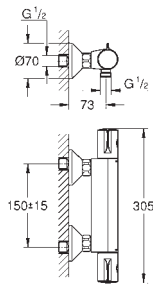

GROHE GROHTHERM 800

Ref. No.	Colour	EAN	Retail Guide Price (£)
34 558 000	Chrome	4005176310089	238.13

Grohtherm 800
Thermostatic shower mixer 1/2"
wall mounted
GROHE StarLight chrome finish
GROHE SafeStop safety button at 38°C
(calibration required)
GROHE SafeStop Plus optional temperature limiter at 43°C included
GROHE TurboStat compact cartridge with wax thermoelement
integrated mixed water shut off
volume handle with **GROHE EcoButton**
(economy button with individually adjustable economy stop)
ceramic headpart 1/2", 180°
shower bottom outlet 1/2"
dirt strainers
built-in non return valves
protected against backflow
S-unions
metal escutcheon
GROHE EcoJoy technology for less water and perfect flow

34 562 000	Chrome	4005176310102	251.45