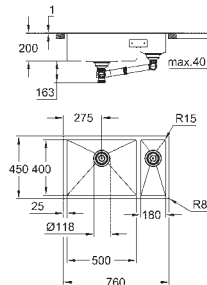

K700U

Stainless steel sink

model: K700U 80-S 76/45 1.5 lh

mounting type: undermount, top mount or flush mount

material: stainless steel AISI 304 (V2A)

material thickness: 1 mm

GROHE StarLight finish

finish: satin finish

GROHE Whisper

min. cabinet size: 800 mm

dimensions: 760 x 450 mm

1 bowl: 500 x 400 x 195 mm

0.5 bowl: 180 x 400 x 200 mm

outer radius: R16 (undermount)/R3 (topmount), inner bowl radius: R15

GROHE FastFixation installation system

sink mountable left

cut-out (undermount): 712 x 402 mm (R16)

cut-out (top mount): 745 x 435 mm

drainer: Ø 3.5"/90 mm basket strainer waste

accessories included: waste kit, basket strainer waste, mounting set

optional push to open excenter (40 986 SD0)

amount of fasteners included (top mount): 8

amount of fasteners included (undermount): 8

31 576 SD1	stainless steel	4005176607103	307.42