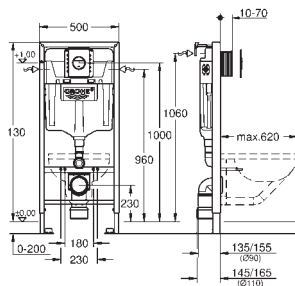

39 581 000	Chrome	4005176496011	392.99

Rapid SL
3-in-1 set for WC, 1.13 m installation height
with flushing cistern GD 2, 6 l - 9 l
Consisting of:
Rapid SL element for WC (38 528 001)
Nova Cosmopolitan S flush plate, chrome (37 601 000)
GROHE Fresh retro-fit set (38 796 000)
Rapid SL front wall brackets (38 558 00M)