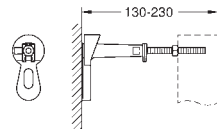

38 558 00M   **4005176291418**   **34.33**

Rapid SL
Front wall brackets
for against-the-wall installations
for fixing the elements at the brick-wall
or in front of the studded wall
adjustment from 130 - 230 mm
2 pieces