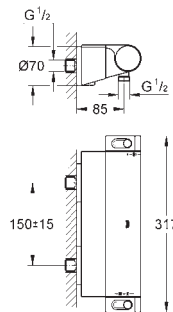

34 463 001	Chrome	4005176926419	466.40

Grotherm 2000
Thermostatic shower mixer 1/2"
wall mounted
GROHE CoolTouch safety housing
GROHE StarLight chrome finish
GROHE Aqua Paddle ergonomically shaped handles
GROHE SafeStop safety button at 38°C
(calibration required)
GROHE TurboStat compact cartridge
with wax thermoelement
GROHE SafeStop Plus integrated temperature limiter at max 50°C
integrated mixed water shut off
volume handle with **GROHE EcoButton**
(economy button with individually adjustable economy stop)
ceramic headpart 1/2", 180°
shower bottom outlet 1/2"
integrated flow limiter 14 l/min in the shower outlet
built-in non return valves
dirt strainers
protected against backflow
covered S-unions
GROHE EasyReach shower tray
removable for easy cleaning
chrome
GROHE EcoJoy technology for less water and perfect flow