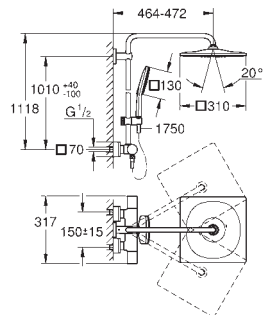

GROHE RAINSHOWER SMARTACTIVE SYSTEM

Ref. No.   Colour   EAN   Retail Guide Price (£)

26 649 000   Chrome   4005176533037   1,092.52

Rainshower SmartActive 310
Shower system with thermostat for wall mounting
Consisting of:
horizontal swivable 450 mm projection shower arm
exposed thermostatic shower
with Aquadimmer function
allows change between:
head shower Rainshower Mono 310 Cube (26 567)
with ball joint
rotation angle $\pm 15^\circ$
hand shower Rainshower SmartActive 130 Cube (26 550)
adjustable height via gliding element
including performance grip
Silverflex shower hose 1750 mm (28 388 000)
GROHE TurboStat compact cartridge
with wax thermoelement
GROHE SafeStop safety button at 38°C
(calibration required)
GROHE SafeStop Plus optional temperature limiter at 43°C included
GROHE CoolTouch prevents scalding on hot surfaces
GROHE DreamSpray perfect spray pattern
GROHE One-Click Showering spray selection
with one click
GROHE StarLight chrome finish
GROHE FastFixation upper bracket adjustable
SpeedClean anti-limescale system
suitable for instantaneous heaters from 18 kW/h
minimum flow rate 7 l/min.

26 652 000   Chrome   4005176533044   1,092.52
ditto, with GROHE EcoJoy 9.5 l/min flow limiter

26 657 000   Chrome   4005176533075   1,257.35