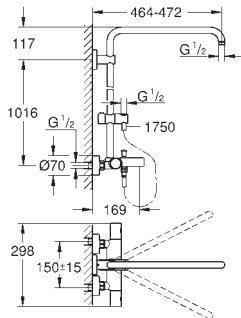

GROHE EUPHORIA SHOWER SYSTEM

Ref. No. Colour EAN Retail Guide Price (£)

26 243 000 Chrome 4005176316326 742.05

Euphoria Shower System
Shower system with bath thermostat for wall mounting
with short shower rail for installation in showers
Consisting of:
horizontal swivable 450 mm projection shower arm
exposed thermostatic shower
with Aquadimmer function
separate diverter for hand shower
gliding element
Silverflex shower hose 1750 mm (28 388 000)
distance between thermostat and upper bracket: 1016 mm
GROHE TurboStat compact cartridge
with wax thermoelement
GROHE SafeStop safety button at 38°C
(calibration required)
GROHE SafeStop Plus optional temperature limiter at 43°C included
GROHE StarLight chrome finish
Inner WaterGuide for a longer life
Twistfree preventing the hose from twisting
suitable for instantaneous heaters from 18 kW/h
minimum flow rate 7 l/min.

23 058 003 Chrome 4005176313790 843.14