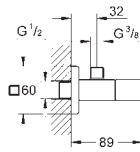

GROHE EUROCUBE

Ref. No.	Colour	EAN	Retail Guide Price (£)

22 012 000	Chrome	4005176906343	54.32
22 012 DC0	supersteel	4005176525742	79.32
22 012 AL0	Brushed Hard Graphite	4005176585944	90.66

Eurocube
Angle valve 1/2"
wall connection 1/2"
outlet thread 3/8"
cartridge headpart
metal handle
marking: neutral
metal push-on escutcheon