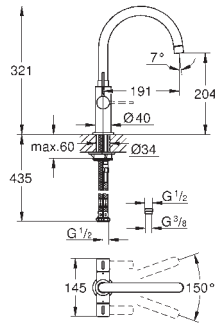

GROHE EUROSMART

Ref. No. Colour EAN Retail Guide Price (£)

30 468 000 Chrome 4005176635755 218.88

Eurosmart
Two handle sink mixer
high spout
monobloc installation
GROHE StarLight chrome finish
cartridge: ceramic head parts, 90° turn angle
integrated temperature limiter
mousseur
swivel tubular spout
adjustable swivel area 0° / 150° / 360°
GROHE Zero isolated inner water ways - lead and nickel free within the tap
flexible connection hoses 1/2"
min. recommended pressure 0.2 bar