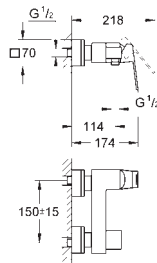

Eurocube
Single-lever shower mixer 1/2"
wall mounted
metal lever
GROHE SilkMove 46 mm ceramic cartridge
GROHE StarLight chrome finish
adjustable flow rate limiter
shower bottom outlet 1/2" with
integrated non return-valve
covered S-unions
protected against backflow

34 488 000	Chrome	4005176940620	450.87