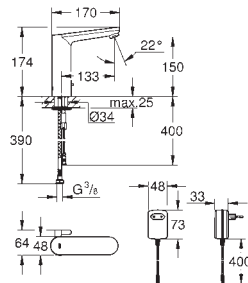

Eurosmart Cosmopolitan E
Infra-red electronic basin mixer 1/2" L-Size with mixing device and adjustable temperature limiter
with infrared sensor for bi-directional communication for monitoring, configuration and servicing
without power supply 36 338 000 (required)
GROHE StarLight finish
GROHE EcoJoy mousseur 5.7 l/min
flexible connection hoses
non-return valve
dirt strainers
with integrated solenoid valve
rapid installation system
7 pre-set programs
auto flush
thermal disinfection
cleaning mode
additional functions and precise settings
by remote control 36 407
CE approved
noise classification 1 in accordance with DIN4109
type of protection faucet IP 59K

36 439 000	Chrome	4005176389740	331.56