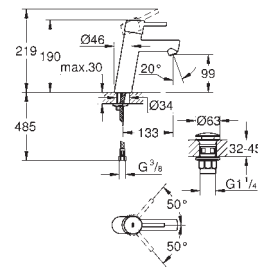

23 932 001   Chrome   4005176584022   173.32

Concetto
Basin mixer 1/2"
M-Size
monobloc installation
metal lever
28 mm ceramic cartridge
with **GROHE SilkMove**
temperature limiter
GROHE StarLight chrome finish
GROHE EcoJoy SpeedClean mousseur 5.7 l/min
GROHE FastFixation rapid installation system
smooth body with push-open pop-up waste set 1 1/4"
flexible connection hoses
min. recommended pressure 1.0 bar