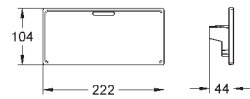

**Grohtherm Cube**  
**GROHE EasyReach tray**  
 for Grohtherm Cube  
 removable for easy cleaning  
 Da Vinci satin white finish  
 suitable for Grohtherm Cube  
 - exposed thermostatic shower mixer with centre distance 150 mm  
 - exposed thermostatic bath mixer with centre distance 150 mm