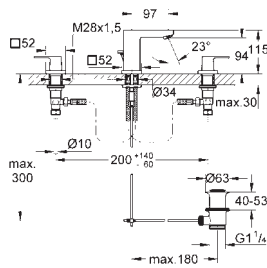

Eurocube
Three-hole basin mixer 1/2"
S-Size
metal lever
ceramic headparts 1/2", 90°
GROHE StarLight chrome finish
GROHE FastFixation Plus installation system
spout with mousseur
pop-up waste set 1 1/4"
pressure-proof, flexible connection hoses
between spout and side valves
union nut 1/2" x 10.5 mm

19 895 000	Chrome	4005176901072	318.97
19 895 AL0	Brushed Hard Graphite	4005176585494	482.73