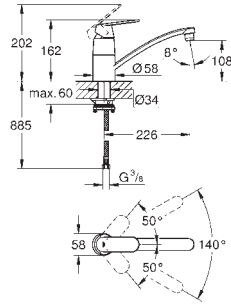

GROHE EUROSMART COSMOPOLITAN

Ref. No.	Colour	EAN	Retail Guide Price (£)

31 170 000	Chrome	4005176889165	278.06

Eurosmart Cosmopolitan
Single-lever sink mixer 1/2"
for installation in front of window
low spout
monobloc installation
GROHE StarLight finish
GROHE SilkMove 46 mm ceramic cartridge
adjustable flow rate limiter
mousseur
swivel tubular spout
swivel area 140°
non-removable socket height: 30 mm
flexible connection hoses