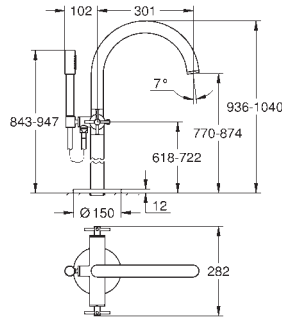

GROHE ATRIO

Ref. No.	Colour	EAN	Retail Guide Price (£)

25 044 003	Chrome	4005176455438	2,250.49
25 044 DC3	supersteel	4005176455445	3,579.59
25 044 GL3	cool sunrise	4005176493959	3,494.48
25 044 DA3	warm sunset	4005176493973	3,494.48
25 044 AL3	Brushed Hard Graphite	4005176455452	4,091.00

Atrio
Bath / shower mixer 1/2"
floor-mounted installation
with high pillar unions (765 mm)
set for final installation for
45 984 001
ceramic headparts 1/2", 90°
GROHE StarLight chrome finish
automatic diverter: bath/shower
swivel tubular spout with mousseur and stop limiter
projection 301 mm
integrated non-return valve
in the shower outlet 1/2"
hand shower Sena Stick (26 465)
with shower holder
Silverflex shower hose 1250 mm (28 362)
protected against backflow, with cross handles
Two different sets of caps included. One set with
„H“ and „C“ marking, one set without marking.