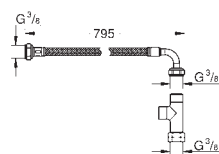

14 074 000		4005176575365	45.68

Accessory set shower hose and T piece
for manual bidet seat
Consisting of:
T unit 3/8"
flexible connection hose
795 mm
3/8" x 3/8"

SHOWER TOILET