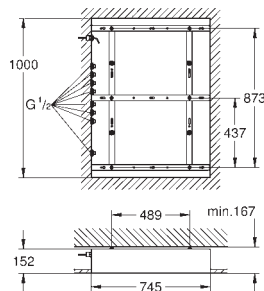

recommendation: configuration with Grohtherm SmartControl

3 x Grohtherm SmartControl (29 126 000)

3 x GROHE Rapido SmartBox (35 604 000)

1 x Euphoria Cube Stick wall holder set 1 spray (26 405 000)

this product contains built-in LED lamps, which cannot be changed: energy efficiency class: A++