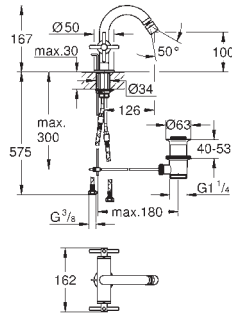

Atrio Bidet mixer 1/2"
M-Size
ceramic headparts 1/2", 90°
GROHE StarLight chrome finish
rapid installation system
ball-joint mousseur
bow spout
pop-up waste set 1 1/4"
flexible connection hoses
with cross handles
Two different sets of caps included. One set with „H“ and „C“ marking, one set without marking.

26 003 003	Chrome	4005176455377	540.64
26 003 DC3	supersteel	4005176455384	859.10
26 003 GL3	cool sunrise	4005176493812	838.67
26 003 DA3	warm sunset	4005176493836	838.67
26 003 AL3	Brushed Hard Graphite	4005176455391	981.83