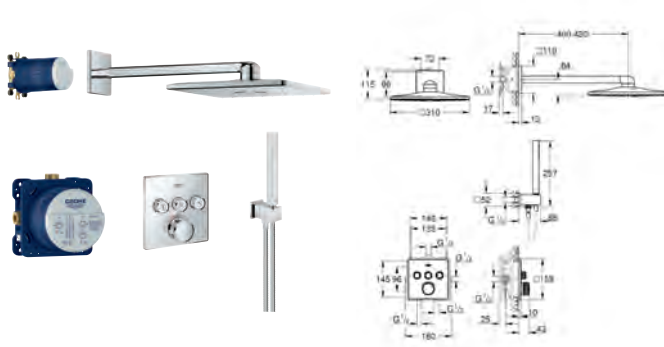

GROHE GROHTHERM SMARTCONTROL

Ref. No.   Colour   EAN   Retail Guide Price (£)

**Grotherm SmartControl
Perfect shower set with Rainshower SmartActive 310 Cube**
Consisting of:
concealed thermostat with 3 valves
Grotherm SmartControl set for final installation (29 126 000)
GROHE Rapido SmartBox (35 604)
Rainshower SmartActive 310 Cube head shower set (26 479) including head shower with 2 sprays, horizontal shower arm 400 mm and head shower rough-in (26 483 000)
hand shower Euphoria Cube Stick (27 698 000)
Euphoria Cube wall union with integrated shower holder (26 370 000)
Rotaflex shower hose 1500 mm (28 417 000) professional edition