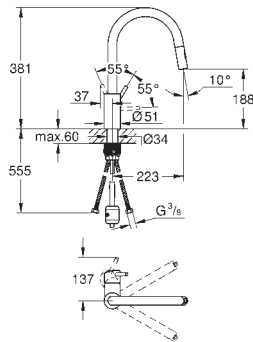

GROHE CONCETTO

Ref. No.	Colour	EAN	Retail Guide Price (£)
31 483 002	Chrome	4005176466809	301.63
31 483 DC2	supersteel	4005176466816	393.86

Concetto
Single-lever sink mixer 1/2"
high spout
monobloc installation
GROHE StarLight chrome finish
GROHE SilkMove 35 mm ceramic cartridge
GROHE EasyDock guarantees easy retraction and smooth docking back to the starting position
GROHE Zero isolated inner water ways - lead and nickel free within the tap
pull-out dual spray
diverter: laminar spray/SpeedClean shower jet
adjustable flow rate limiter
swivel tubular spout
swivel area 360°
protected against backflow
flexible connection hoses
GROHE FastFixation rapid installation system