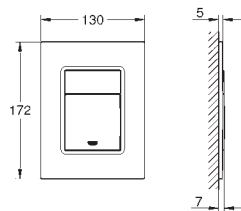

37 535 000	Chrome	4005176416019	81.30
37 535 DC0	supersteel	4005176416040	210.57
37 535 AL0	Brushed Hard Graphite	4005176431357	210.57

Skate Cosmopolitan S
Flush plate
for dual flush or start & stop actuation
for pneumatic drop valve AV1
compatible with Rapid SL/GD2 1.13 m
for vertical installation
130 x 172 mm
made of ABS
GROHE StarLight chrome finish
GROHE EcoJoy technology for less water and perfect flow
flush plate with magnetic holder and fixing brackets included
compatible with Rapid SLX
for use with Rapid SL and Uniset with GD 2 cistern please order shaft 40 911 000 (sold separately)