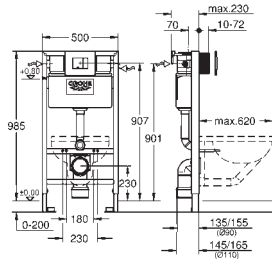

GROHE RAPID SL FOR WC

Ref. No.	Colour	EAN	Retail Guide Price (£)

38 888 000	Chrome	4005176879630	570.66

Rapid SL
4-in-1 set for WC, 1.00 m installation height
with flushing cistern 6 - 3 I

Consisting of:
Rapid SL element for WC (38 525 001)
Skate Cosmopolitan flush plate, chrome (38 732 000)
GROHE Fresh retro-fit set (38 796 000)
Rapid SL front wall brackets (38 558 00M)