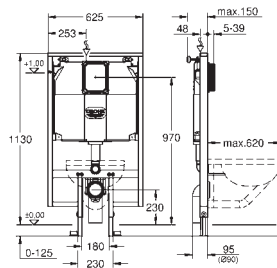

Rapid SL

Element for WC with flushing cistern 80 mm, 1.13 m installation height

element width 0.62 m

for small, narrow bathrooms

for on-the-wall installations or studded walls

powder coated steel frame, self-supporting

with fixed connections

TUV approved

2 WC fixing bolts

fixing device for ceramic

distance of fixing bolts 180/230 mm

PP outlet bend Ø 90 mm

depth adjustable

PP reducer Ø 90/110 mm

inlet and outlet connecting set

flushing cistern 80 mm, 6 - 9 l, containing following features:

water supply from top or back

water supply 1/2" and push fit flexible hose union

including wall brackets 38 558 00M for on-the-wall installation

for mounting of small flush plates please order

revision shaft 40 949 000 (sold separately)

38 995 000

4005176932342

516.81