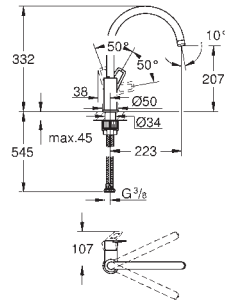

GROHE BAU LINES

Ref. No.   Colour   EAN   Retail Guide Price (£)

31 368 001   Chrome   4005176478529   95.06

BauLoop
Single-lever sink mixer 1/2"
high spout
monobloc installation
GROHE StarLight chrome finish
GROHE Longlife 28 mm ceramic cartridge
GROHE Zero isolated inner water ways - lead and nickel free within the tap
spout with mousseur
swivel tubular spout
swivel area 360°
flexible connection hoses
rapid installation system
GROHE FastFixation Plus installation system
for installation on a 60 mm worktop fixation set 48 384 000 is needed