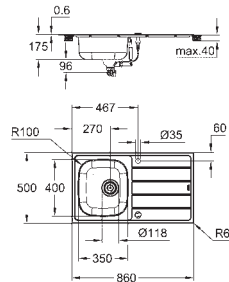

GROHE STAINLESS STEEL SINKS

Ref. No.	Colour	EAN	Retail Guide Price (£)

31 562 SD1	stainless steel	4005176623721	233.70

Bau

Kitchen sink and tap bundle

Consisting of:

K200 stainless steel sink with drainer (31 552 SD1)

mounting type: top mount

Bau Edge single lever sink mixer (31 367 001)

high spout

monobloc installation

GROHE StarLight chrome finish

GROHE Longlife 28 mm ceramic cartridge

GROHE Zero isolated inner water ways - lead and nickel free within the tap

mousseur

swivel tubular spout

swivel area 360°

flexible connection hoses

outer radius: R6 (topmount), inner bowl radius: R100

GROHE FastFixation installation system

optional push to open excenter (40 986 SD0)

amount of fasteners included (top mount): 14

31 552 SD1	stainless steel	4005176623714	129.24

K200

Stainless Steel Sink with Drainer

model: K200 45-S 86/50 1.0 rev

mounting type: top mount

material: stainless steel AISI 304 (V2A)

material thickness: 0.6 mm

GROHE StarLight finish

finish: satin finish

GROHE Whisper

min. cabinet size: 450 mm

dimensions: 860 x 500 mm

1 bowl: 350 x 400 x 160 mm

outer radius: R6 (topmount), inner bowl radius: R100

GROHE FastFixation installation system

sink mountable left or right

cut-out (top mount): 842 x 482 mm

drilling holes: 2 x 35 mm

waste: Ø 3.5"/90 mm waste strainer with automatic waste fitting

accessories included: automatic waste fitting with rotary handle,

waste kit, basket strainer waste, mounting set

optional push to open excenter (40 986 SD0)

amount of fasteners included (top mount): 14