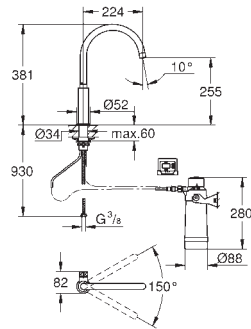

# GROHE BLUE PURE

Ref. No.	Colour	EAN	Retail Guide Price (£)
30 387 000	Chrome	4005176565557	308.63