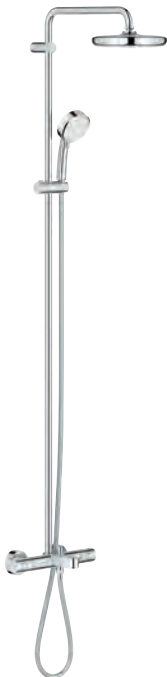

minimum flow rate 7 l/min.

professional edition

SHOWERS

26 223 001	Chrome	4005176408144	803.21
------------	--------	---------------	--------