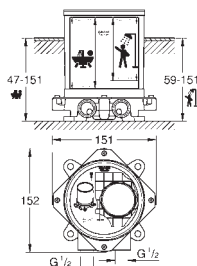

29 086 000		4005176935497	285.40

Rough-in set 1/2"
for floor-mounted tub spouts and mixers
without finishing trim set
installation plate with 360° horizontal and 3° vertical adjustment
installation depth 47-151 mm
depth compensation 104 mm
two 1/2" female connections (hot/cold supplies)
flushing plug