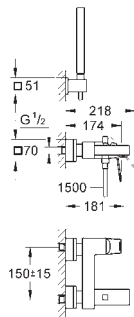

23 141 000	Chrome	4005176901164	416.45

Eurocube
Single-lever bath/shower mixer 1/2"
wall mounted
metal lever
GROHE SilkMove 46 mm ceramic cartridge
GROHE StarLight chrome finish
adjustable flow rate limiter
automatic diverter: bath/shower
mousseur
integrated non-return valve
in the shower outlet 1/2"
covered S-unions
protected against backflow
optional temperature limiter (46 375 000)
Hand shower (27 698 000)
wall shower holder (27 693 000)
shower hose 1500 mm (28 151 000)