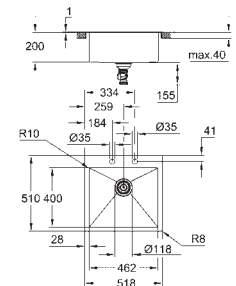

K800

Stainless steel sink

model: K800 60-S 51.8/51 1.0
mounting type: top mount or flush mount
material: stainless steel AISI 304 (V2A)
material thickness: 1 mm

GROHE StarLight finish
finish: satin finish

GROHE Whisper

min. cabinet size: 600 mm
dimensions: 518 x 510 mm
1 bowl: 462 x 400 x 200 mm

outer radius: R3, inner bowl radius: R10

GROHE FastFixation

installation system
cut-out (top mount): 503 x 495 mm
waste: Ø 3.5"/90 mm waste strainer with automatic waste fitting
accessories included: automatic waste fitting with rotary handle,
waste kit, basket strainer waste, mounting set
optional push to open excenter (40 986 SD0)
amount of fasteners included (top mount): 8