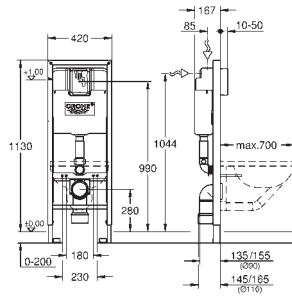

GROHE RAPID SL FOR THE DISABLED

Ref. No.   Colour   EAN   Retail Guide Price (£)

38 675 001   **4005176863516**   **441.45**

Rapid SL
Element for WC, 1.13 m installation height, 0.42 m width
with flush cistern 6 - 3 l
for WC bowls 70 cm projection
for on-the-wall installations or studded walls
powder coated steel frame, self-supporting
TÜV approved
2 WC fixing bolts
fixing device for ceramic
distance of fixing bolts 180/230 mm
outlet bend Ø 90 mm
depth adjustable
reducer Ø 90/110 mm
inlet and outlet connecting set
Insulated against condensation
1/2" water supply connection including integrated
angle valve and push fit flexible hose union
for on-the-wall installation please order wall brackets 38 558 00M (sold
separately)
for the mounting of support rails for the disabled please order fixing element 38
559 001 (sold separately)

39 140 000   **4005176315268**   **888.29**