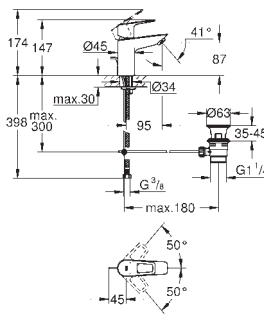

23 877 001	Chrome	4005176554025	100.49

BauLoop
Basin mixer 1/2"
S-Size
monobloc installation
metal lever
GROHE Longlife 28 mm ceramic cartridge
with temperature limiter
GROHE StarLight chrome finish
GROHE Zero isolated inner water ways - lead and nickel free within the tap
GROHE LowFlow mousseur 3.5 l/min
rapid installation system
plastic pop-up waste set 1 1/4"
flexible connection hoses
professional edition