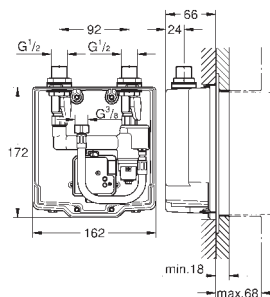

GROHE BLUETOOTH MONITORING

Ref. No.	Colour	EAN	Retail Guide Price (£)

36 410 000	Chrome	4005176320545	686.38

**Euroeco Cosmopolitan E Bluetooth
Infra-red electronic basin tap**

with infrared sensor and Bluetooth module for bi-directional communication for monitoring, configuration and service purpose
with transformer 100-240 V AC, 50-60 Hz, 6.75 V DC
set for final installation for concealed fitting box
36 336 001/36 337 001

GROHE StarLight finish

GROHE EcoJoy technology for less water and perfect flow
laminar flow straightener 9 l/min
chrome escutcheon and spout
projection 172 mm

with Bluetooth 4.0* for wireless data communication

for Apple** and Android devices

Bluetooth range (max. 10 m) varies depending on materials used and walls

between transmitter and receiver

monitoring

password protected products

app detects all Bluetooth products in range

auto flush cycles and timing last auto flush

usage per day over 30 days

thermal disinfection cycles and timings last disinfection

configuration

detection range and shut off delay

auto flush

thermal disinfection

cleaning mode

2 on/off timers

identification by name

service

send and save 3 profiles

reset to factory or user settings

hard and software version

CE approved

noise classification 1 in accordance

with DIN4109

Mobile devices and GROHE IR Remote App*** are not included in delivery and have to be ordered separately via an authorised Apple store/store/iTunes or Google Play store.

* The Bluetooth word mark and logos are registered trademarks owned by Bluetooth SIG, Inc. and any use of such marks by Grohe AG is under license. Other trademarks and trade names are those of their respective owners.