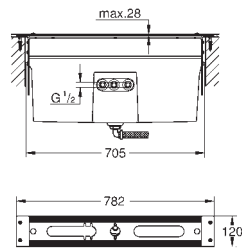

GROHE ATRIO

Ref. No.	Colour	EAN	Retail Guide Price (£)

29 037 002		4005176519918	893.84

4/5-hole bath combination (optional) baseframe for installation under tiled surround
base frame
drainage box with integrated outlet for splash water
allows for waterproofing of wall construction surrounding the concealed body
with sealing sleeve
caps to cover screw fixations always come in chrome color