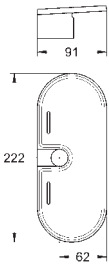

GROHE SHOWER ACCESSORIES

Ref. No.	Colour	EAN	Retail Guide Price (£)
27 596 000		4005176895944	12.72

GROHE EasyReach tray
acrylic
for Tempesta and Euphoria shower rails Ø 22 mm