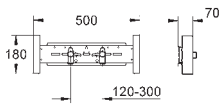

GROHE RAPID SL FITTING SUPPORTS

Ref. No.	Colour	EAN	Retail Guide Price (£)
37 998 000		4005176262586	140.14

Rapid SL
Fitting support for exposed fittings
for **studded walls**
for empty elements
2 noise protected fitting connections 1/2"