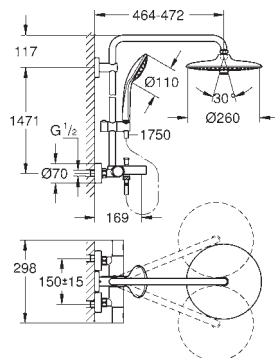

Euphoria System 260
Shower system with bath thermostat for wall mounting
Consisting of:
horizontal swivable 450 mm projection shower arm
exposed thermostatic shower
with Aquadimmer function
allows change between:
head shower Euphoria 260 (26 457)
3 spray patterns:
Rain, SmartRain, Jet
with ball joint
rotation angle $\pm 15^\circ$
bath inlet
separate diverter for hand shower
hand shower Euphoria 110 Massage
(27 239 000)
3 spray patterns:
Rain, SmartRain, Massage
adjustable height via gliding element
Silverflex shower hose 1750 mm (28 388 000)
GROHE EcoJoy 9.5 l/min flow limiter
GROHE TurboStat compact cartridge
with wax thermoelement
GROHE SafeStop safety button at 38°C
(calibration required)
GROHE SafeStop Plus optional temperature limiter at 43°C included
GROHE DreamSpray perfect spray pattern
GROHE StarLight chrome finish
GROHE SprayDimmer (Stepless
flow rate reduction)
SpeedClean anti-limescale system
Inner WaterGuide for a longer life
Twistfree preventing the hose from twisting
suitable for instantaneous heaters from 18 kW/h
minimum flow rate 7 l/min.