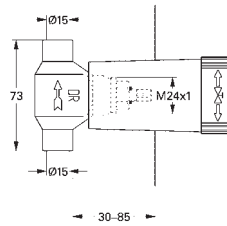

GROHE COSTA L

	Ref. No.	Colour	EAN	Retail Guide Price (£)
	29 800 000		4005176504839	37.55
	Concealed stop-valve, 1/2" pre-assembled headpart 1/2" short spindle protection sleeve threaded union 1/2" DR-brass			
	29 802 000		4005176504853	63.48
	ditto, 3/4", pre-assembled headpart 3/4", thread union 3/4"			
	29 805 000		4005176504884	106.63
	ditto, 1", pre-assembled headpart 1", thread union 1"			
	29 801 000		4005176504846	30.95
	Concealed stop-valve, 1/2" pre-assembled headpart 1/2" short spindle protection sleeve soldered connection Ø15 mm DR-brass			
	29 804 000		4005176504877	49.24
	ditto, soldered connection Ø 22 mm