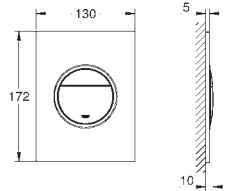

37 601 000	Chrome	4005176416057	93.12
37 601 DC0	supersteel	4005176416088	210.67
37 601 AL0	Brushed Hard Graphite	4005176529030	210.67

Nova Cosmopolitan S
Flush plate
for dual flush or start & stop actuation
for pneumatic drop valve AV1
compatible with Rapid SL/GD2 1.13 m
for vertical installation
130 x 172 mm
made of ABS
GROHE StarLight chrome finish
GROHE EcoJoy technology for less water and perfect flow
flush plate with magnetic holder and fixing brackets included
compatible with Rapid SLX
for use with Rapid SL and Uniset with GD 2 cistern please order shaft 40 911 000
(sold separately)