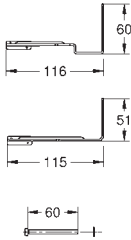

Tectron Bau E
Infra-red electronic for WC flushing cistern
with infrared sensor for bi-directional communication for monitoring, configuration and servicing
GROHE StarLight chrome finish
6V lithium battery, type CR-P2
for new installations and retrofit to all GD2 cisterns
servo motor
concealed installation
front plate 156 x 197 mm
hidden anti-theft device
infra-red control
7 pre-set programs
auto flush
cleaning mode
pre-flush on/off
additional functions and precise settings
by remote control 36 407
adjustable flush (3 - 9 l) by hand or remote
CE approved

43 617 000		4005176841163	89.39