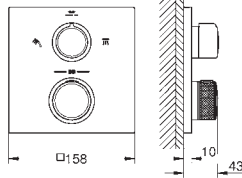

Allure

Thermostat for concealed installation with 2-way diverter head shower/hand shower

set for final installation for

GROHE Rapido SmartBox 35 600/35 604

GROHE TurboStat compact cartridge

with wax thermoelement

GROHE StarLight chrome finish

wall escutcheon with **GROHE FastFixation**

(covered escutcheon- and shaft sealing, covered fixing)

metal escutcheon, retroactively 6° adjustable

printed head and hand shower symbol

GROHE SafeStop safety button at 38°C

(calibration required)

GROHE SafeStop Plus optional temperature limiter at 43°C or 46°C included

GROHE AquaDimmer, integrated shut off/diverter valve

flow performance:

outlet B = 27 l/min

outlet C = 30 l/min

without roughing-in-set

35 604 000

4005176698774

142.72

GROHE Rapido SmartBox universal rough-in box for concealed installation