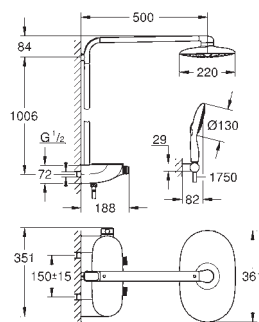

26 361 000	Chrome	4005176347580	1,638.09

Rainshower System SmartControl Mono 360 Shower system with thermostat for wall mounting

Consisting of:
horizontal 500 mm shower arm
exposed SmartControl thermostat
allows change between:
head shower Rainshower Mono 360, spray plate chrome
GROHE PureRain/GROHE Rain O² spray*
Power&Soul 130 hand shower, spray plate white (27 673 LSO)
hand shower wall holder (27 055)
Silverflex shower hose 1750 mm (28 388 000)
min. recommended pressure 1.5 bar
GROHE DreamSpray perfect spray pattern
GROHE StarLight chrome finish
GROHE CoolTouch prevents scalding on hot surfaces
GROHE TurboStat compact cartridge
with wax thermoelement
GROHE EcoJoy technology for less water and perfect flow
GROHE SafeStop safety button at 38°C
(calibration required)
GROHE SafeStop Plus optional temperature limiter at 43°C included
GROHE SmartControl push for ON-OFF, turn for volume adjustment from
EcoJoy to full flow
GROHE EasyReach shower tray
SpeedClean anti-limescale system
Inner WaterGuide for a longer life
suitable for instantaneous heaters from 18 kW/h
Twistfree preventing the hose from twisting
* to be decided during initial installation; factory default setting: GROHE PureRain

26 361 LSO	moon white	4005176409707	1,623.98

ditto, head shower with white spray plate