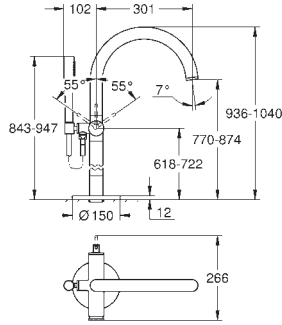

GROHE ATRIO

Ref. No.	Colour	EAN	Retail Guide Price (£)
32 653 003	Chrome	4005176454912	1,740.48
32 653 DC3	supersteel	4005176454929	2,768.24
32 653 GL3	cool sunrise	4005176492709	2,702.41
32 653 DA3	warm sunset	4005176492723	2,702.41
32 653 AL3	Brushed Hard Graphite	4005176454936	3,163.68

Atrio

Single-lever bath mixer, floor mounted

set for final installation for

45 984 001

without roughing-in-set

GROHE SilkMove 35 mm ceramic cartridge

with temperature limiter

GROHE StarLight chrome finish

automatic diverter: bath/shower

spout with mousseur

projection 301 mm

integrated non-return valve

in the shower outlet 1/2"

with shower holder

hand shower Sena Stick (26 465)

Silverflex shower hose 1250 mm

protected against backflow

45 984 001		4005176992056	444.34
Rough-in set 1/2" for floor-mounted mixers/spouts