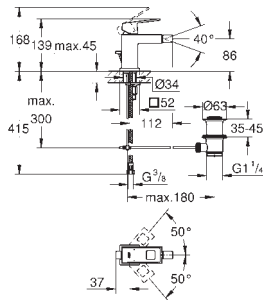

Eurocube
Bidet mixer 1/2"
S-Size
monobloc installation
metal lever
28 mm ceramic cartridge
with **GROHE SilkMove**
temperature limiter
GROHE StarLight chrome finish
GROHE FastFixation Plus installation system
ball-joint mousseur
pop-up waste set 1 1/4"
flexible connection hoses

23 145 000	Chrome	4005176901270	299.05
23 145 DC0	supersteel	4005176525049	386.43
23 145 AL0	Brushed Hard Graphite	4005176585524	441.98