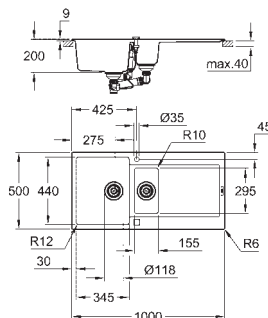

K500

Composite sink with drainer
model: K500 60-C 100/50 1.5 rev
mounting type: top mount
material: quartz composite

GROHE Whisper

min. cabinet size: 600 mm
dimensions: 1000 x 500 mm
1 bowl: 345 x 440 x 200 mm
0.5 bowl: 155 x 295 x 146 mm
outer radius: R6, inner bowl radius: big bowl R12, small bowl R10

GROHE FastFixation installation system

sink mountable left or right
cut-out: 980 x 480 mm
drainer: automatic waste fitting
accessories included: automatic waste fitting with rotary handle, waste kit, basket strainer waste, mounting set
optional push to open excenter (40 986 SD0)
amount of fasteners included (top mount): 12