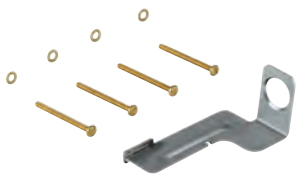

Tectron Bau E
Infra-red electronic for WC flushing cistern
with infrared sensor for bi-directional communication for monitoring, configuration and servicing
GROHE StarLight chrome finish
6V lithium battery, type CR-P2
for new installations and retrofit to all GD2 cisterns
servo motor
concealed installation
front plate 156 x 197 mm
hidden anti-theft device
infra-red control
7 pre-set programs
auto flush
cleaning mode
pre-flush on/off
additional functions and precise settings
by remote control 36 407
adjustable flush (3 - 9 l) by hand or remote
CE approved

43 617 000		4005176841163	89.39