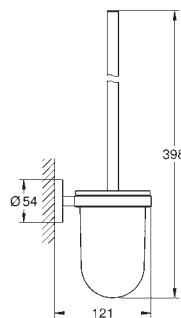

40 374 001	Chrome	4005176326400	38.14
40 374 DC1	supersteel	4005176412486	53.51
40 374 BE1	polished nickel	4005176430190	57.21
40 374 EN1	brushed nickel	4005176430282	61.45
40 374 GL1	cool sunrise	4005176429446	57.21
40 374 GN1	brushed cool sunrise	4005176429897	61.45
40 374 DA1	warm sunset	4005176429293	57.21
40 374 DL1	brushed warm sunset	4005176430046	61.45
40 374 A01	hard graphite	4005176429590	57.21
40 374 AL1	Brushed Hard Graphite	4005176429743	61.45

Essentials

Toilet brush set

material: glass / metal
wall mounted
concealed fastening

GROHE StarLight chrome finish

suitable for screwing (including screws and dowels) or gluing (glue 40 915 000 sold separately)

40 791 001	white	4005176323409	5.83
40 791 KS1	velvet black	4005176336379	5.83

Spare Brush Head