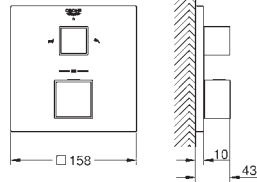

GROHE GROHTHERM CUBE

Ref. No.	Colour	EAN	Retail Guide Price (£)
24 155 000	Chrome	4005176481192	675.61
24 155 DC0	supersteel	4005176574245	841.99
24 155 AL0	Brushed Hard Graphite	4005176585937	961.72

Grotherm Cube
Thermostatic bath tub mixer for 2 outlets with integrated shut off/diverter valve

set for final installation for
GROHE Rapido SmartBox 35 600/35 604

GROHE TurboStat compact cartridge
with wax thermostatic element

GROHE StarLight chrome finish
wall escutcheon with **GROHE FastFixation**
(covered escutcheon- and shaft sealing, covered fixing)

metal escutcheon, retroactively 6° adjustable

printed hand shower and bath filler symbol

GROHE SafeStop safety button at 38°C

(calibration required)

GROHE SafeStop Plus optional temperature limiter at 43°C or 46°C included

GROHE AquaDimmer, integrated shut off/diverter valve

flow performance:

outlet B = 27 l/min

outlet C = 30 l/min

without roughing-in-set

35 604 000		4005176698774	142.72
GROHE Rapido SmartBox universal rough-in box for concealed installation