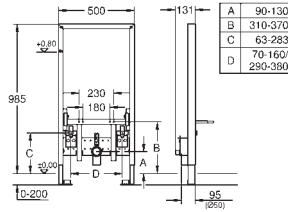

GROHE RAPID SL FOR WASH BASIN AND BIDET

Ref. No.   Colour   EAN   Retail Guide Price (£)

38 545 000   **4005176291272**   **403.76**

Rapid SL
Element for bidet, 1.00 m installation height
for on-the-wall installations or studded walls
height adjustable fitting connections

Includes:
bidet fixing bolts
HT-outlet bend Ø 50 mm
seal Ø 32 mm
fixing material for bidet
for on-the-wall installation please order wall brackets 38 558 00M (sold separately)