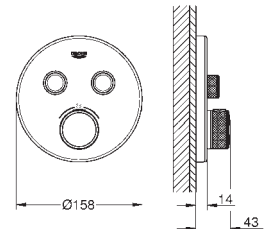

Grohtherm SmartControl
Thermostat for concealed installation with 2 valves
set for final installation for
GROHE Rapido SmartBox 35 600/35 604
metal wall escutcheon with **GROHE FastFixation** (covered escutcheon and shaft sealing, covered fixing), retroactively 6° adjustable
GROHE StarLight finish
GROHE SmartControl push for ON-OFF, turn for volume adjustment from EcoJoy to full flow
exchangeable symbols
GROHE TurboStat compact cartridge with wax thermoelement
GROHE ProGrip with knurl structure
GROHE SafeStop safety button at 38°C (calibration required)
GROHE SafeStop Plus optional temperature limiter at 43°C or 46°C included
built-in non return valve and dirt strainers
multiple outlets can be run simultaneously
cover plate in moon white acrylic glass
without roughing-in-set
flow performance:
outlet B = 24 l/min
outlet C = 26 l/min
outlet B+C = 29 l/min

35 604 000		4005176698774	142.72

GROHE Rapido SmartBox universal rough-in box for concealed installation