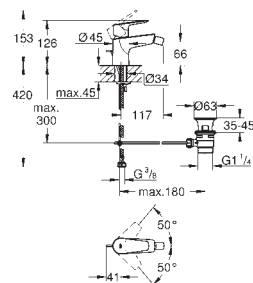

23 331 001	Chrome	4005176556494	86.49

BauEdge
Bidet mixer 1/2"
monobloc installation
metal lever
GROHE Longlife 28 mm ceramic cartridge
with temperature limiter
GROHE StarLight chrome finish
GROHE EcoJoy mousseur 5.7 l/min
with ball joint
rapid installation system
plastic pop-up waste set 1 1/4"
flexible connection hoses
professional edition