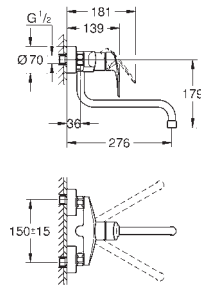

32 224 003 Chrome 4005176635786 168.96

Eurosmart
Single-lever sink mixer 1/2"
wall mounted
GROHE StarLight chrome finish
GROHE SilkMove 35 mm ceramic cartridge
mousseur
adjustable flow rate limiter
swivel tubular spout
swivel area 360°
projection 276 mm
integrated temperature limiter
S-unions

KITCHEN
FITTINGS