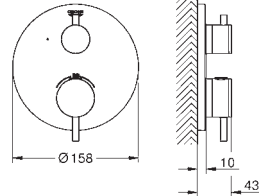

24 134 003	Chrome	4005176480959	741.96
24 134 DC3	supersteel	4005176480973	1,037.16
24 134 GL3	cool sunrise	4005176564369	1,013.60
24 134 DA3	warm sunset	4005176564345	624.70
24 134 AL3	Brushed Hard Graphite	4005176480997	1,185.31

Atrio

Thermostatic mixer for 1 outlet with shut off valve

set for final installation for

GROHE Rapido SmartBox 35 600/35 604

GROHE TurboStat compact cartridge

with wax thermoelement

GROHE StarLight chrome finish

wall escutcheon with GROHE FastFixation

(covered escutcheon- and shaft sealing, covered fixing)

metal escutcheon, retroactively 6° adjustable

GROHE SafeStop safety button at 38°C

(calibration required)

GROHE SafeStop Plus optional temperature limiter at 43°C or 46°C included

built-in non return valve

and dirt strainers

ceramic stop valve, 120°

metal handles

flow performance:

outlet B = 27 l/min

outlet C = 30 l/min

without roughing-in-set

35 604 000	4005176698774	142.72
GROHE Rapido SmartBox universal rough-in box for concealed installation