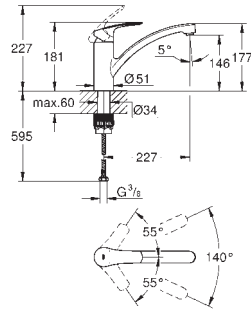

GROHE EUROSMART

Ref. No.   Colour   EAN   Retail Guide Price (£)

30 506 000   **Chrome**   **4005176723667**   **165.60**

Eurosmart
Single-lever sink mixer 1/2"
low spout
Cradle to Cradle Certified Gold
monobloc installation
GROHE StarLight chrome finish
GROHE SilkMove 35 mm ceramic cartridge
GROHE EcoJoy 5,7 l/min mousseur with coin slot for tool free replacement
adjustable flow rate limiter
integrated temperature limiter
swivel cast spout
swivel area 140°
GROHE Zero isolated inner water ways - lead and nickel free within the tap
flexible connection hoses 3/8"
GROHE FastFixation Plus installation system