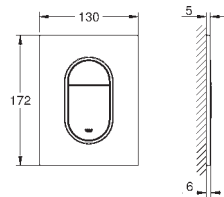

Arena Cosmopolitan S

Flush plate

for dual flush or start & stop actuation
for pneumatic drop valve AV1
compatible with Rapid SL/GD2 1.13 m

for vertical installation

130 x 172 mm
made of ABS

GROHE StarLight chrome finish

GROHE EcoJoy technology for less water and perfect flow
flush plate with magnetic holder and fixing brackets included
compatible with Rapid SLX

for use with Rapid SL and Uniset with GD 2 cistern please order shaft 40 911 000 (sold separately)