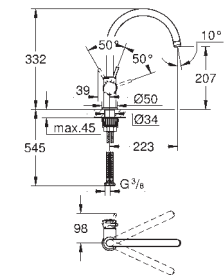

31 535 001	Chrome	4005176478550	95.06

BauClassic
Single-lever sink mixer 1/2"
high spout
monobloc installation
GROHE StarLight chrome finish
GROHE Longlife 28 mm ceramic cartridge
GROHE Zero isolated inner water ways - lead and nickel free within the tap
spout with mousseur
swivel tubular spout
swivel area 360°
flexible connection hoses
GROHE FastFixation Plus installation system
for installation on a 60 mm worktop fixation set 48 384 000 is needed