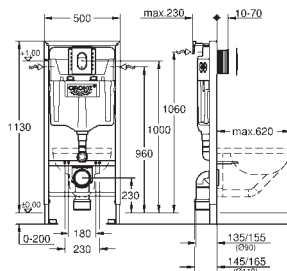

GROHE RAPID SL FOR WC

Ref. No.	Colour	EAN	Retail Guide Price (£)

39 504 000	Chrome	4005176454103	353.17

Rapid SL
3-in-1 set for WC, 1.13 m installation height
flushing cistern GD 2, 6 - 3 l
Consisting of:
Rapid SL element for WC (38 528 001)
Arena Cosmopolitan S flush plate, chrome (37 624 000)
Rapid SL front wall brackets (38 558 00M)
including revision shaft 40 911 000 for mounting of small flush plates