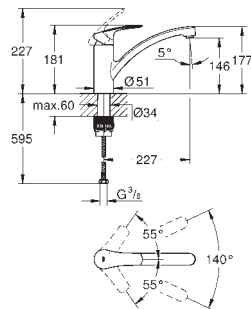

33 281 003   **Chrome**   **4005176635366**   **131.70**
33 281 DC3   **supersteel**   **4005176635397**   **148.99**

Eurosmart
Single-lever sink mixer 1/2"
low spout
monobloc installation
GROHE StarLight chrome finish
GROHE SilkMove 35 mm ceramic cartridge
integrated temperature limiter
adjustable flow rate limiter
swivel cast spout
swivel area 140°
GROHE Zero isolated inner water ways - lead and nickel free within the tap
mousseur with coin slot for tool free replacement
flexible connection hoses 3/8"
GROHE FastFixation Plus installation system