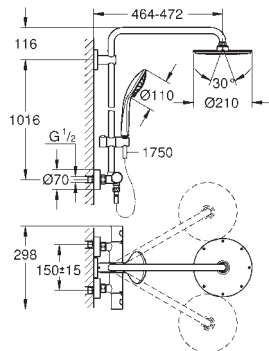

Euphoria System 210
Shower system with thermostat for wall mounting
horizontal swivable 450 mm projection shower arm
exposed thermostatic shower
with Aquadimmer function
allows change between:
metal head shower Rainshower Cosmopolitan 210 (28 368 000)
Rain spray pattern
with ball joint
rotation angle $\pm 15^\circ$
hand shower Euphoria 110 Massage (27 221 000)
adjustable height via gliding element
Silverflex shower hose 1750 mm (28 388 000)
GROHE TurboStat compact cartridge
with wax thermoelement
GROHE SafeStop safety button at 38°C
(calibration required)
GROHE SafeStop Plus optional temperature limiter at 43°C included
GROHE DreamSpray perfect spray pattern
GROHE StarLight chrome finish
SpeedClean anti-limescale system
Inner WaterGuide for a longer life
Twistfree preventing the hose from twisting
GROHE MetalGrip ergonomically shaped metal handles
minimum flow rate 7 l/min.
optional upgrade: **GROHE EasyReach** tray (26 362)