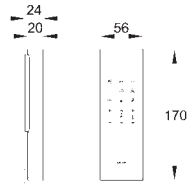

**GROHE Sensia Arena  
Remote control**  
for 39 354 SH0 and 39 354 SH1  
for Sensia Arena shower toilet system, wall hung  
including wall holder