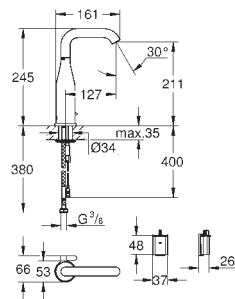

GROHE ESSENCE

Ref. No.	Colour	EAN	Retail Guide Price (£)

24 170 001	Chrome	4005176698293	332.90
24 170 DC1	supersteel	4005176711657	480.54
24 170 GL1	cool sunrise	4005176711688	514.90
24 170 GN1	brushed cool sunrise	4005176711695	549.21
24 170 DA1	warm sunset	4005176711640	514.90
24 170 DL1	brushed warm sunset	4005176711664	549.21
24 170 A01	hard graphite	4005176711619	514.90
24 170 AL1	Brushed Hard Graphite	4005176711626	549.21

Essence
Basin mixer 1/2"
XL-Size
monobloc installation
metal lever
for free-standing basins
28 mm ceramic cartridge
with **GROHE SilkMove**
with temperature limiter
GROHE StarLight chrome finish
GROHE EcoJoy mousseur 5.7 l/min
GROHE AquaGuide adjustable mousseur
GROHE FastFixation Plus rapid installation system
swivel spout with mousseur
and stop limiter
smooth body
flexible connection hoses
professional edition

32 901 001	Chrome	4005176306969	332.90
32 901 DC1	supersteel	4005176369957	480.54
32 901 GL1	cool sunrise	4005176407505	514.90
32 901 GN1	brushed cool sunrise	4005176426117	549.21
32 901 DA1	warm sunset	4005176407499	514.90
32 901 DL1	brushed warm sunset	4005176426124	549.21
32 901 A01	hard graphite	4005176407512	514.90
32 901 AL1	Brushed Hard Graphite	4005176407529	549.21

will be replaced by 24 170

36 445 000	Chrome	4005176415678	737.05
36 445 DC0	supersteel	4005176686542	941.87
36 445 GL0	cool sunrise	4005176686559	1,014.32
36 445 GN0	brushed cool sunrise	4005176686566	1,086.80
36 445 DA0	warm sunset	4005176686573	1,014.32
36 445 DL0	brushed warm sunset	4005176686788	1,086.80
36 445 A00	hard graphite	4005176686795	1,014.32
36 445 AL0	Brushed Hard Graphite	4005176686801	1,086.80