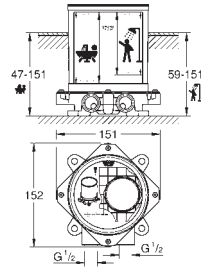

Ref. No.	Colour	EAN	Retail Guide Price (£)

29 086 000		4005176935497	285.40

Rough-in set 1/2"
for floor-mounted tub spouts and mixers
without finishing trim set
installation plate with 360° horizontal and 3° vertical adjustment
installation depth 47-151 mm
depth compensation 104 mm
two 1/2" female connections (hot/cold supplies)
flushing plug