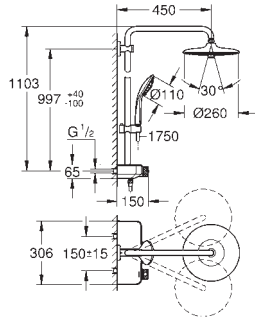

GROHE EUPHORIA SMARTCONTROL SYSTEM

Ref. No.	Colour	EAN	Retail Guide Price (£)

26 509 000	Chrome	4005176457623	1,214.09

Euphoria SmartControl System 260 Mono Shower system with thermostat for wall mounting

Consisting of:
horizontal 450 mm shower arm
upper bracket adjustable for minimal adaption to existing drilling holes
exposed SmartControl thermostat
allows change between:
head shower Euphoria 260 (26 455)
3 spray patterns:
Rain, SmartRain, Jet
with ball joint
rotation angle $\pm 15^\circ$
hand shower Euphoria 110 Massage, spray plate white (27 221 001)
3 spray patterns:
Rain, SmartRain, Massage
adjustable height via gliding element
Silverflex shower hose 1750 mm (28 388 000)
GROHE DreamSpray perfect spray pattern
GROHE StarLight chrome finish
GROHE CoolTouch prevents scalding on hot surfaces
GROHE TurboStat compact cartridge
with wax thermoelement
GROHE ProGrip with knurl structure
GROHE EcoJoy technology for less water and perfect flow
- GROHE SafeStop at 38°C
GROHE SafeStop Plus optional temperature limiter at 43°C included
GROHE SmartControl push for ON-OFF, turn for volume adjustment from EcoJoy to full flow
integrated **GROHE EasyReach** shower tray
SpeedClean anti-limescale system
Inner WaterGuide for a longer life
Twistfree preventing the hose from twisting
suitable for instantaneous heaters from 18 kW/h
minimum flow rate 7 l/min.

26 510 000	Chrome	4005176457630	1,411.99