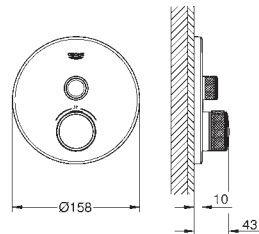

29 118 000	Chrome	4005176412240	608.04
29 118 DC0	supersteel	4005176455032	748.15
29 118 GL0	cool sunrise	4005176492976	822.23
29 118 DA0	warm sunset	4005176492990	822.23
29 118 AL0	Brushed Hard Graphite	4005176455049	844.04

Grotherm SmartControl
Thermostat for concealed installation with one valve
set for final installation for GROHE Rapido SmartBox 35 600/35 604
metal wall escutcheon with **GROHE FastFixation** (covered escutcheon and shaft sealing, covered fixing), retroactively 6° adjustable
GROHE StarLight chrome finish
GROHE SmartControl push for ON-OFF, turn for volume adjustment from EcoJoy to full flow
exchangeable symbols
GROHE TurboStat compact cartridge with wax thermoelement
GROHE ProGrip with knurl structure
GROHE SafeStop safety button at 38°C (calibration required)
GROHE SafeStop Plus optional temperature limiter at 43°C or 46°C included
built-in non return valve and dirt strainers
without roughing-in-set
flow performance:
outlet A (to external shut-off) = 34 l/min
outlet B/C = 29 l/min

35 604 000		4005176698774	142.72

GROHE Rapido SmartBox universal rough-in box for concealed installation