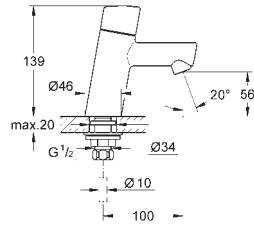

GROHE CONCETTO

Ref. No.   Colour   EAN   Retail Guide Price (£)

32 207 001   Chrome   4005176888878   123.43

Concetto
Pillar tap
XS-Size
monobloc installation
metal lever
ceramic headparts 1/2", 90°
GROHE StarLight chrome finish
GROHE EcoJoy SpeedClean mousseur 5.7 l/min
union nut 1/2" x 10.5 mm
noise classification 1 in accordance with DIN4109