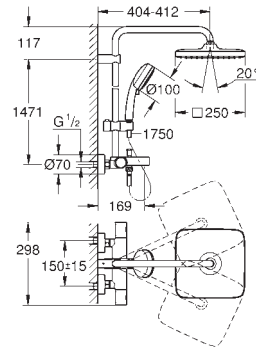

GROHE TEMPESTA SYSTEM

Ref. No.	Colour	EAN	Retail Guide Price (£)

26 691 000	Chrome	4005176580789	830.54

Tempesta Cosmopolitan System 250 Cube Shower system with bath thermostat for wall mounting

Consisting of:

horizontal swivable 390 mm projection shower arm

exposed thermostatic shower

with Aquadimmer function

allows change between:

head shower Tempesta 250 Cube (26 685)

spray pattern:

Rain

head shower with white rear cover

with ball joint

rotation angle $\pm 10^\circ$

GROHE EcoJoy 9.5 l/min flow limiter

bath inlet

separate diverter for hand shower

hand shower Tempesta Cosmopolitan 100 (27 571 001)

2 spray patterns:

Rain, Jet

GROHE EcoJoy 5.7 l/min. flow limiter

adjustable height via gliding element

Rotaflex shower hose 1750 mm 1/2" x 1/2" (28 410)

GROHE EcoJoy technology for less water and perfect flow

GROHE TurboStat compact cartridge

with wax thermoelement

GROHE SafeStop safety button at 38°C

(calibration required)

GROHE SafeStop Plus optional temperature limiter at 43°C included

GROHE DreamSpray perfect spray pattern

GROHE StarLight chrome finish

SpeedClean anti-limescale system

Inner WaterGuide for a longer life

Twistfree preventing the hose from twisting

suitable for instantaneous heaters from 18 kW/h

minimum flow rate 7 l/min.

professional edition

SHOWERS