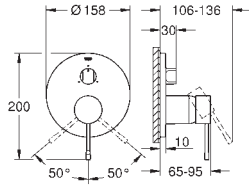

GROHE ESSENCE

Ref. No.	Colour	EAN	Retail Guide Price (£)
24 169 001	Chrome	4005176698477	258.42
24 169 DC1	supersteel	4005176712357	352.71
24 169 GL1	cool sunrise	4005176711503	377.94
24 169 GN1	brushed cool sunrise	4005176711510	403.07
24 169 DA1	warm sunset	4005176712340	377.94
24 169 DL1	brushed warm sunset	4005176712364	403.07
24 169 A01	hard graphite	4005176712319	377.94
24 169 AL1	Brushed Hard Graphite	4005176712326	403.07

Essence

Single-lever mixer with 3-way diverter

set for final installation for

GROHE Rapido SmartBox (35 604)

GROHE SilkMove 46 mm ceramic cartridge

GROHE StarLight chrome finish

wall escutcheon with GROHE FastFixation

(covered escutcheon- and shaft sealing, covered fixing)

metal escutcheon, retroactively 6° adjustable

metal lever

3-way diverter

flow performance:

outlet A = 27 l/min,

outlet B = 27 l/min,

outlet C = 27 l/min

without roughing-in-set

professional edition

24 092 001	Chrome	4005176480522	258.42
24 092 DC1	supersteel	4005176480539	352.71
24 092 GL1	cool sunrise	4005176480546	377.94
24 092 GN1	brushed cool sunrise	4005176480553	403.07
24 092 DA1	warm sunset	4005176480560	377.94
24 092 DL1	brushed warm sunset	4005176480577	403.07
24 092 A01	hard graphite	4005176481291	377.94
24 092 AL1	Brushed Hard Graphite	4005176481307	403.07

will be replaced by 24 169

35 604 000		4005176698774	142.72

GROHE Rapido SmartBox universal rough-in box for concealed installation

34 705 000	Chrome	4005176413285	1,765.31

Grohtherm SmartControl

Perfect shower set with Rainshower SmartActive 310

Consisting of:

concealed thermostat with 3 valves

Grohtherm SmartControl set for final installation

(29 121 000)

GROHE Rapido SmartBox 35 600/35 604

Rainshower 310 head shower set (26 475) including head shower with 2 sprays, horizontal shower arm 400 mm and head shower rough-in (26 483 000)

Euphoria Cosmopolitan Stick handshower (27 367)

Rainshower wall holder (27 074 000)

Rainshower wall union 1/2" (27 057 000)

Silverflex shower hose 1.500 mm (28 364)