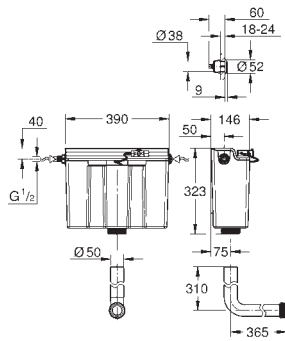

GROHE FLUSHING CISTERNS

Ref. No.	Colour	EAN	Retail Guide Price (£)

39 054 000		4005176936289	97.50

Concealed flushing cistern
6 l / 3 l
Dual Flush
min. recommended pressure 0.2 bar
mechanical round push button actuation Ø 50 mm with Eco button
mechanical actuation from front, top, left or right
for walls 18 -24 mm thickness
bowden cable 0.5 m length
for more flexibility in push button position
fixing brackets
flush pipe
WC inlet connector
GROHE StarLight chrome finish
GROHE EcoJoy technology for less water and perfect flow

39 056 000	Chrome	4005176936302	25.37

Round push button actuation Ø 50 mm with Eco button
in combination with bath furniture
for combination with flushing cistern 39 053 000 & 39 054 000
for walls 18 -24 mm thickness
GROHE StarLight chrome finish