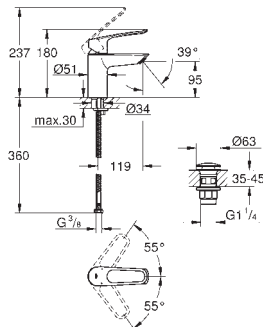

23 980 003 Chrome 4005176644207 120.65

Eurosmart Basin mixer 1/2" S-Size
monobloc installation
loop metal lever
GROHE SilkMove 35 mm ceramic cartridge
adjustable flow rate limiter
with temperature limiter
laminar flow straightener 9 l/min
GROHE FastFixation installation system
smooth body with push-open pop-up waste set 1 1/4"
flexible connection hoses
professional edition