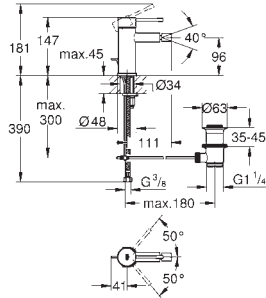

Ref. No. Colour EAN Retail Guide Price (£)

24 178 001	Chrome	4005176698415	193.61
24 178 DC1	supersteel	4005176712395	276.20
24 178 GL1	cool sunrise	4005176712425	295.94
24 178 GN1	brushed cool sunrise	4005176712432	315.67
24 178 DA1	warm sunset	4005176712388	295.94
24 178 DL1	brushed warm sunset	4005176712401	315.67
24 178 A01	hard graphite	4005176711701	295.94
24 178 AL1	Brushed Hard Graphite	4005176711718	315.67

Essence Bidet mixer 1/2" S-Size
monobloc installation
metal lever
28 mm ceramic cartridge with **GROHE SilkMove** with temperature limiter
GROHE StarLight chrome finish
GROHE FastFixation Plus installation system
ball-joint mousseur
pop-up waste set 1 1/4"
flexible connection hoses
professional edition

32 935 001	Chrome	4005176307171	193.61
32 935 DC1	supersteel	4005176369988	276.20
32 935 GL1	cool sunrise	4005176426315	295.94
32 935 GN1	brushed cool sunrise	4005176426322	315.67
32 935 DA1	warm sunset	4005176426339	295.94
32 935 DL1	brushed warm sunset	4005176426346	315.67
32 935 A01	hard graphite	4005176426360	295.94
32 935 AL1	Brushed Hard Graphite	4005176426353	315.67

will be replaced by 24 178