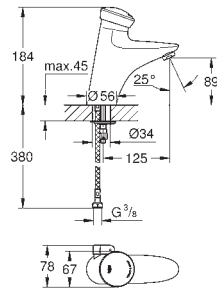

GROHE EURODISC SE

Ref. No.	Colour	EAN	Retail Guide Price (£)

36 233 000	Chrome	4005176283338	665.89

Eurodisc SE
Self-closing basin mixer with mixing device and adjustable temperature limiter
6V lithium battery, type CR-P2
GROHE StarLight chrome finish
flexible connection hoses
start-stop function
self-closing electronic
safety stop after 180 sec.
Flow time infinitely adjustable from 2-180 sec.
Automatic flushing: 5 min after 3 days without use
thermal desinfection for 3,5 or 11 min
CE approved
type of protection faucet IP 59K

36 249 000	Chrome	4005176283345	759.28