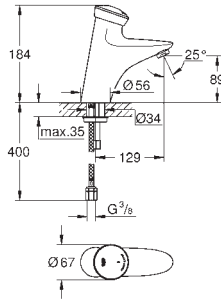

Eurodisc SE
Self-closing basin tap 1/2"
6V lithium battery, type CR-P2
for cold or premixed water
marking: blue (cold)
GROHE StarLight chrome finish
flexible connection hose
dirt strainer
rapid installation system
start-stop function
self-closing electronic
safety stop after 180 sec.
external access to flow time adjustment
Flow time infinitely adjustable from 2-180 sec.
Automatic flushing: 5 min after 3 days without use
CE approved
type of protection faucet IP 59K

36 209 000	Chrome	4005176207105	88.93

Security cover cap
vandal-proof, covered and pre-adjustable
suitable for single hole mixers
Europlus E and Eurodisc SE
Consisting of:
special mixing device for actuation by screwdriver
metallic cap
GROHE StarLight chrome finish

42 886 000		4005176200670	46.36

Battery
6V lithium battery, type CR-P2