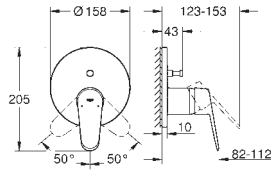

GROHE EURODISC JOY

Ref. No.	Colour	EAN	Retail Guide Price (£)

24 056 002	Chrome	4005176465437	209.40

Eurodisc Cosmopolitan

Single-lever mixer with 2-way diverter

set for final installation for

GROHE Rapido SmartBox 35 600/35 604

GROHE SilkMove 46 mm ceramic cartridge

GROHE StarLight chrome finish

wall escutcheon with **GROHE FastFixation**

(covered escutcheon- and shaft sealing, covered fixing)

metal escutcheon, retroactively 6° adjustable

metal lever

automatic 2-way diverter

flow performance:

outlet B = 27 l/min, outlet C = 27 l/min

without roughing-in-set

35 604 000

4005176698774

142.72

GROHE Rapido SmartBox universal rough-in box for concealed installation