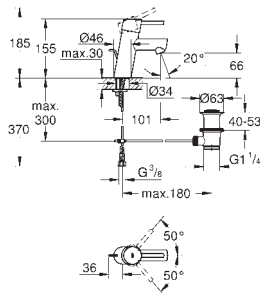

32 204 10E   Chrome   4005176887345   176.80

Concetto
Basin mixer 1/2"
S-Size
monobloc installation
metal lever
28 mm ceramic cartridge with **GROHE SilkMove** temperature limiter
GROHE StarLight chrome finish
GROHE EcoJoy SpeedClean mousseur 5.7 l/min
GROHE FastFixation installation system with centering support
pop-up waste set 1 1/4"
flexible connection hoses