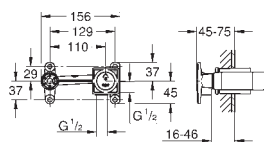

Single-lever mixer 1/2", concealed body
for 2 hole basin mixer
wall installation
without finishing trim set
GROHE SilkMove 35 mm ceramic cartridge
adjustable flow rate limiter
installation depth 45 to 75 mm
DR-brass
installation device