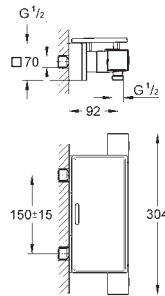

GROHE GROHTHERM CUBE

Ref. No.	Colour	EAN	Retail Guide Price (£)

34 491 000	Chrome	4005176940644	507.39

Grohtherm Cube
Thermostatic shower mixer 1/2"
wall mounted
GROHE StarLight chrome finish
GROHE SafeStop safety button at 38°C
(calibration required)
GROHE SafeStop Plus optional temperature limiter at 43°C included
GROHE TurboStat compact cartridge
with wax thermoelement
integrated mixed water shut off
volume handle with **GROHE EcoButton**
(economy button with individually
adjustable economy stop)
ceramic headpart 1/2", 180°
shower bottom outlet 1/2"
built-in non return valves
dirt strainers
protected against backflow
covered S-unions
GROHE EasyReach shower tray (18 700 000)
removable for easy cleaning
Da Vinci satin white finish
GROHE EcoJoy technology for less water and perfect flow

34 488 000	Chrome	4005176940620	450.87