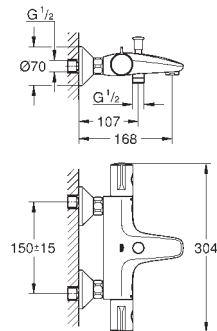

GROHE GROHTHERM 800

Ref. No.	Colour	EAN	Retail Guide Price (£)

34 569 000	Chrome	4005176310171	304.67

Grotherm 800
Thermostatic bath mixer 1/2", 160cc
wall mounted
GROHE StarLight chrome finish
GROHE SafeStop safety button at 38°C
(calibration required)
GROHE SafeStop Plus integrated temperature limiter at max 50°C
GROHE Turbostat C3 compact cartridge with wax thermoelement
integrated mixed water shut off
automatic diverter: bath/shower volume handle with **GROHE EcoButton** (economy button with individually adjustable economy stop)
ceramic headpart 1/2", 180°
shower bottom outlet 1/2"
mousseur
built-in non return valves
dirt strainers
protected against backflow
S-unions
metal escutcheon
GROHE EcoJoy technology for less water and perfect flow

34 566 001	Chrome	4005176456701	290.02