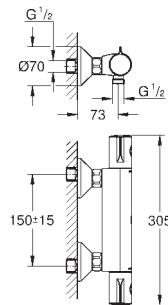

Grohtherm 800
Thermostatic shower mixer 1/2"
wall mounted
GROHE StarLight chrome finish
GROHE SafeStop safety button at 38°C
(calibration required)
GROHE SafeStop Plus integrated temperature limiter at max 50°C
GROHE Turbostat C3 compact cartridge with wax thermoelement
integrated mixed water shut off
volume handle with **GROHE EcoButton**
(economy button with individually adjustable economy stop)
ceramic headpart 1/2", 180°
shower bottom outlet 1/2"
built-in non return valves
dirt strainers
protected against backflow
S-unions
metal escutcheon
GROHE EcoJoy technology for less water and perfect flow

34 567 000	Chrome	4005176310157	304.65