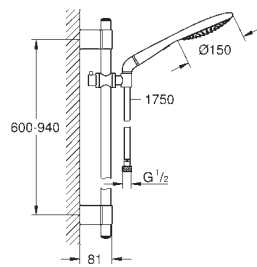

27 273 001	Chrome	4005176875502	309.52

Rainshower Solo 150
Shower rail set 2 sprays
hand shower Solo 150 (27 272 000)
shower rail 900 mm (28 819 001)
with wall holders made of metal
Silverflex shower hose 1750 mm (28 388 000)
Elbow adapter for the combination of handshowers with shower sets
GROHE DreamSpray perfect spray pattern
GROHE StarLight chrome finish
GROHE FastFixation Plus adjustable distance between brackets, to adapt to existing holes
SpeedClean anti-limescale system
Inner WaterGuide for a longer life
Twistfree preventing the hose from twisting