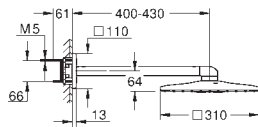

26 479 000	Chrome	4005176425196	699.62
26 479 DC0	supersteel	4005176526251	884.24
26 479 GN0	brushed cool sunrise	4005176557323	1,074.61
26 479 DL0	brushed warm sunset	4005176557293	1,074.61
26 479 A00	hard graphite	4005176557255	1,010.72
26 479 AL0	Brushed Hard Graphite	4005176557262	1,074.61

Rainshower SmartActive 310 Cube
Head shower set 430 mm, 2 sprays

Consisting of:

head shower Rainshower SmartActive 310 Cube

2 spray patterns:

GROHE PureRain, ActiveRain

horizontal 430 mm shower arm

GROHE DreamSpray perfect spray pattern

GROHE StarLight chrome finish

SpeedClean anti-limescale system

Inner WaterGuide for a longer life

requires rough-in set 26 483 000 or 26 484 000 - to be ordered separately

26 479 LS0	moon white	4005176425936	907.43
ditto, head shower with white spray plate