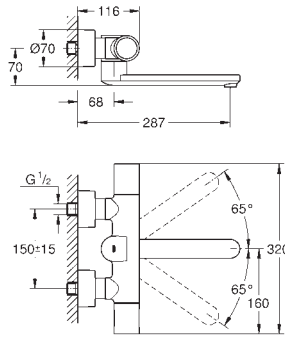

GROHE EUROSMART COSMOPOLITAN E

Ref. No.   Colour   EAN   Retail Guide Price (£)

36 454 000   Chrome   4005176487774   1,121.58

Eurosmart Cosmopolitan E Special
Infra-red electronic wall basin mixer with thermostatic temperature control
with infrared sensor for bi-directional communication for monitoring, configuration and servicing
6V lithium battery, type CR-P2
battery lifetime approx. 7 years (150 actuations a day)
activation by hand, deactivation automatically when leaving detection zone (hand-body detection mode)
two additional detection modes adjustable (hand-hand or body-body)
GROHE StarLight chrome finish
GROHE CoolTouch
laminar mousseur 9 l/min
non-return valve
dirt strainers
GROHE SafetyPlus fixed temperature stop
temperature scale handle with pre-adjustable safety stop between 35°C and 41°C (calibration required)
metal temperature safety stop
full unmixed hot or cold water in extreme handle position for legionella sampling
swivel cast spout 219 mm
projection 287 mm
swivel range stop at 130°, lockable
with S-unions, chrome nuts and covers
self-sealing escutcheons
multistage battery status display
7 pre-set programs
auto flush
thermal disinfection
cleaning mode
additional functions and precise settings
by remote control 36 407
CE approved
noise classification 1 in accordance with DIN4109

36 455 000   Chrome   4005176487781   1,091.05
ditto, projection 255 mm

36 332 000   Chrome   4005176896682   991.27

Eurosmart Cosmopolitan E
Infra-red electronic wall basin mixer with thermostatic temperature control
with infrared sensor for bi-directional communication for monitoring, configuration and servicing
6V lithium battery, type CR-P2
battery lifetime approx. 7 years (150 actuations a day)
activation by hand, deactivation automatically when leaving detection zone (hand-body detection mode)
two additional detection modes adjustable (hand-hand or body-body)
GROHE StarLight chrome finish
laminar mousseur 9 l/min
non-return valve
dirt strainers
temperature scale handle with
GROHE SafeStop safety stop at 38°C (calibration required)
swivel cast spout 219 mm
projection 287 mm
swivel range stop at 130°, lockable
self-sealing escutcheons
multistage battery status display
7 pre-set programs
auto flush
thermal disinfection
cleaning mode
additional functions and precise settings
by remote control 36 407
CE approved
noise classification 1 in accordance with DIN4109