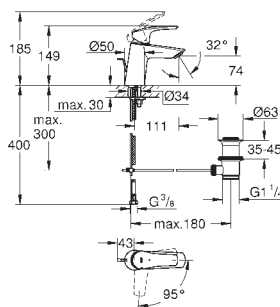

23 969 003 Chrome 4005176613180 105.09

Eurosmart Basin mixer 1/2" S-Size
angled version
monobloc installation
metal lever
GROHE SilkMove ES 28 mm ceramic cartridge with energy saving function via cold start
adjustable flow rate limiter with temperature limiter
GROHE StarLight chrome finish
GROHE EcoJoy mousseur 5.7 l/min
GROHE Zero isolated inner water ways - lead and nickel free within the tap
pop-up waste set 1 1/4"
flexible connection hoses
professional edition