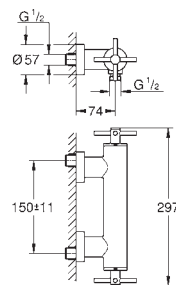

Atrio Shower mixer 1/2"
wall mounted
ceramic headparts 1/2", 90°
shower outlet 1/2"
integrated non-return valves in the shower outlet 1/2"
covered S-unions
protected against backflow
with cross handles
Two different sets of caps included. One set with „H“ and „C“ marking, one set without marking.

25 010 003	Chrome	4005176455407	720.44
25 010 DC3	supersteel	4005176455414	1,145.49
25 010 GL3	cool sunrise	4005176493881	1,118.22
25 010 DA3	warm sunset	4005176493904	1,118.22
25 010 AL3	Brushed Hard Graphite	4005176455421	1,309.11