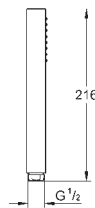

Euphoria Cube+ Stick
Hand shower 1 spray
Normal spray
material: metal
GROHE EcoJoy 9.5 l/min flow limiter
GROHE DreamSpray perfect spray pattern
GROHE StarLight chrome finish
SpeedClean anti-limescale system
Inner WaterGuide for a longer life
Universal Mounting System. Fits all standard shower hoses

28 143 000   Chrome   4005176601347   27.87