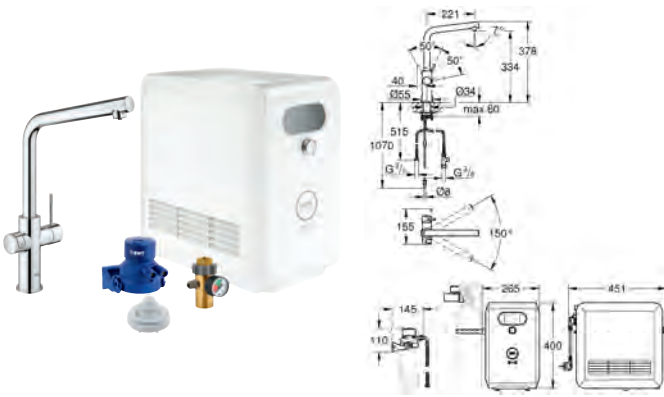

between transmitter and receiver

filter head with flexible water hardness adjustment

GROHE Blue filter, CO₂ bottle and cleaning cartridge are not included in the

delivery and have to be ordered separately

suitable filters:

- filter S-size, capacity 600 l at 20° dKH (40 404 001)
- filter M-size, capacity 1500 l at 20° dKH (40 430 001)
- filter L-size, capacity 2500 l at 20° dKH (40 412 001)
- activated carbon filter, capacity 3000 l (40 547 001)
- Magnesium + Zinc filter, capacity 400 l at 17° dGH (40 691 002)

System requirements Apple

iPhone with iOS 12.0 or higher

System requirements Android

smart phone with Android 6.0 or higher

Mobile devices and GROHE Watersystems App*** are not included in delivery
and have to be ordered separately via an authorised Apple store/store/iTunes or
Google Play store.

* The Bluetooth word mark and logos are registered trademarks owned by
Bluetooth SIG, Inc. and any use of such marks by Grohe AG is under license.
Other trademarks and trade names are those of their respective owners.

** Apple, the Apple logo, iPod, iPod Touch, iPhone and iTunes are trademarks of
Apple Inc., registered in the U.S. and other countries. Apple is not responsible for
the function of this device or its compliance with safety and regulatory standards.

*** Available for free via iTunes app or Google Play store.

to be equipped with a non-return valve EA approved by Belgaqua