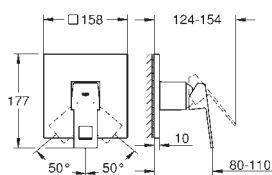

24 061 000	Chrome	4005176465680	228.08
24 061 AL0	Brushed Hard Graphite	4005176585586	329.63

Eurocube
Single-lever shower mixer trim
set for final installation for
GROHE Rapido SmartBox 35 600/35 604
GROHE SilkMove 46 mm ceramic cartridge
wall escutcheon with **GROHE FastFixation**
(covered escutcheon- and shaft sealing, covered fixing)
metal escutcheon, retroactively 6° adjustable
metal lever
flow performance:
outlet B or C = 30 l/min
without roughing-in-set

35 604 000		4005176698774	142.72

GROHE Rapido SmartBox universal rough-in box for concealed installation