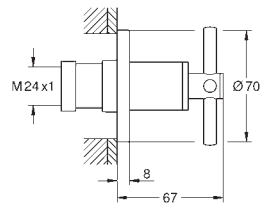

19 069 003	Chrome	4005176455469	105.20
19 069 DC3	supersteel	4005176455476	167.03
19 069 GL3	cool sunrise	4005176494017	163.72
19 069 DA3	warm sunset	4005176494031	163.72
19 069 AL3	Brushed Hard Graphite	4005176455483	190.91

Atrio
Concealed stop-valve trim
for concealed valve 35 028 000 or 29 032 000
GROHE StarLight chrome finish
installation depth adjustable
20-80 mm
escutcheon with screwable wall sealing
with cross handle