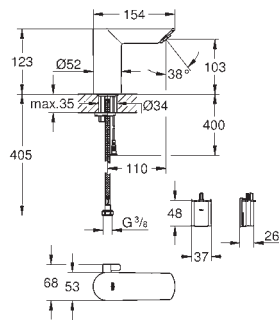

36 451 000	Chrome	4005176473678	291.80

Bau Cosmopolitan E
Infra-red electronic basin mixer 1/2"
with mixing device and temperature limiter
with infrared sensor for bi-directional communication
for monitoring, configuration and servicing
6V lithium battery, type CR-P2
battery lifetime approx. 7 years (150 actuations a day)
GROHE StarLight chrome finish
GROHE EcoJoy mousseur 5.7 l/min
GROHE Zero isolated inner water ways - lead and nickel free within the tap
body made of composite polymer
flexible connection hoses
non-return valve
dirt strainers
with integrated solenoid valve
external battery
rapid installation system
multistage battery status display
7 pre-set programs
auto flush
thermal disinfection
cleaning mode
additional functions and precise settings
by remote control 36 407
CE approved
noise classification 1 in accordance
with DIN4109
type of protection faucet IP 59