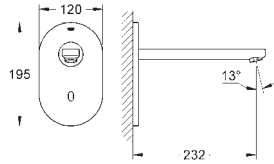

GROHE EUROSMART COSMOPOLITAN E

Ref. No.	Colour	EAN	Retail Guide Price (£)

36 334 SD0	stainless steel	4005176896705	547.16

Eurosmart Cosmopolitan E
Infra-red electronic wall basin tap without mixing device
with infrared sensor for bi-directional communication for monitoring, configuration and servicing
for cold or premixed water
with transformer 100-230 V AC, 50-60 Hz, 6 V DC
laminar mousseur 9 l/min
stainless steel escutcheon
SuperSteel spout
projection 232 mm
7 pre-set programs
auto flush
thermal disinfection
cleaning mode
additional functions and precise settings
by remote control 36 407
set for final installation for concealed fitting box
36 336 001/36 337 001
CE approved
noise classification 1 in accordance with DIN4109
min. recommended pressure 1.0 bar

36 335 SD0	stainless steel	4005176896712	519.01
ditto, projection 172 mm