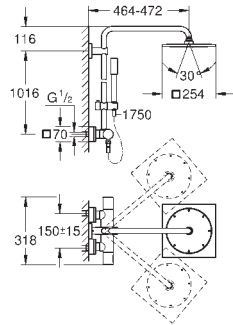

Ref. No.	Colour	EAN	Retail Guide Price (£)

27 469 000	Chrome	4005176882593	1,426.13

Rainshower F-Series System 254
Shower system with thermostat for wall mounting
horizontal swivable 450 mm projection shower arm
exposed thermostatic shower
with Aquadimmer function
allows change between:
head shower Rainshower F-Series 254 (27 285 000)
material: metal
with ball joint, rotation angle $\pm 20^\circ$
hand shower Sena (28 341 000)
adjustable height via gliding element
(12 140 000)
metal shower hose 1750 mm
GROHE EcoJoy 9.5 l/min flow limiter
GROHE TurboStat
GROHE SafeStop safety button at 38°C
(calibration required)
GROHE SafeStop Plus optional temperature limiter at 43°C included
GROHE CoolTouch
GROHE DreamSpray perfect flow
GROHE StarLight chrome finish
SpeedClean anti-limescale system
Inner WaterGuide for a longer life