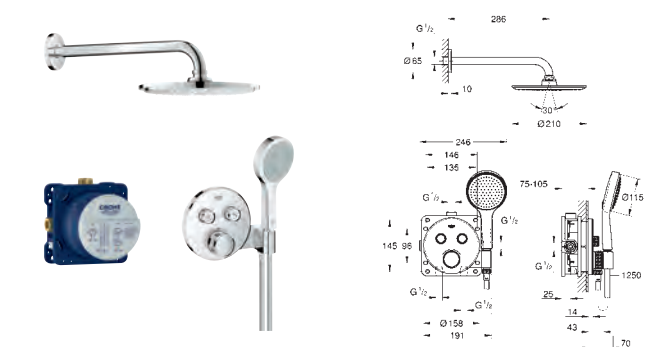

34 743 000   Chrome   4005176484100   1,539.20
**Grotherm SmartControl
Perfect shower set**
Consisting of:
concealed thermostat with 2 valves and integrated hand shower holder
Grotherm SmartControl set for final installation (29 120 000)
GROHE Rapido SmartBox 35 600/35 604
Rainshower Cosmopolitan 210 head shower set (26 062 000) including horizontal shower arm 286 mm
hand shower Power&Soul Cosmopolitan 115 (27 661 000)
Silverflex shower hose 1250 mm (28 362)