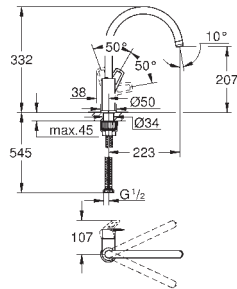

31 232 001   Chrome   4005176478253   95.06

BauLoop
Single-lever sink mixer 1/2"
high spout
monobloc installation
GROHE StarLight chrome finish
GROHE Longlife 28 mm ceramic cartridge
GROHE Zero isolated inner water ways - lead and nickel free within the tap
spout with mousseur
swivel tubular spout
swivel area 360°
flexible connection hoses
GROHE FastFixation Plus installation system
for installation on a 60 mm worktop fixation set 48 384 000 is needed