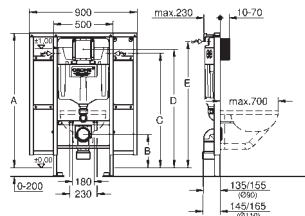

A	1080	1130
B	230	280
C	910	960
D	950	1000
E	1010	1060

Rapid SL
Element for WC, 1.13 m installation height
with fixing element for back support and support rails
with flushing cistern GD 2 , 6 l - 9 l
for the disabled
for WC bowls 70 cm projection
for on-the-wall installations or studded walls
powder coated steel frame, self-supporting
with fixed connections
TÜV approved
2 WC fixing bolts
4 wall brackets
fixing device for ceramic
distance of fixing bolts 180/230 mm
PP outlet bend Ø 90 mm
depth adjustable
PP reducer Ø 90/110 mm
inlet and outlet connecting set
flushing cistern GD 2, 6 - 9 l, containing following features:
water supply from left/right or back
Insulated against condensation
1/2" water supply connection including integrated
angle valve and push fit flexible hose union
including wall brackets 38 558 00M for on-the-wall installation
for mounting of small flush plates please order
revision shaft 40 911 000 (sold separately)

38 541 000   **4005176291234**   **209.95**