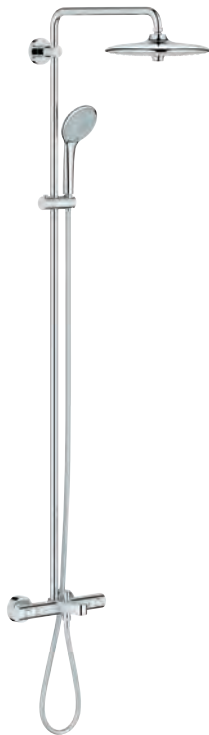

Euphoria System 260
Shower system with bath thermostat for wall mounting
Consisting of:
horizontal swivable 450 mm projection shower arm
exposed thermostatic shower
with Aquadimmer function
allows change between:
head shower Euphoria 260 (26 457)
3 spray patterns:
Rain, SmartRain, Jet
with ball joint
rotation angle $\pm 15^\circ$
bath inlet
separate diverter for hand shower
hand shower Euphoria 110 Massage
(27 239 000)
3 spray patterns:
Rain, SmartRain, Massage
adjustable height via gliding element
Silverflex shower hose 1750 mm (28 388 000)
GROHE EcoJoy 9.5 l/min flow limiter
GROHE TurboStat compact cartridge
with wax thermoelement
GROHE SafeStop safety button at 38°C
(calibration required)
GROHE SafeStop Plus optional temperature limiter at 43°C included
GROHE DreamSpray perfect spray pattern
GROHE StarLight chrome finish
GROHE SprayDimmer (Stepless
flow rate reduction)
SpeedClean anti-limescale system
Inner WaterGuide for a longer life
Twistfree preventing the hose from twisting
suitable for instantaneous heaters from 18 kW/h
minimum flow rate 7 l/min.