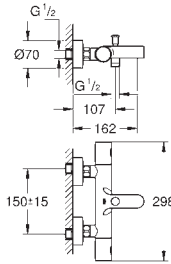

Ref. No.	Colour	EAN	Retail Guide Price (£)
34 766 000	Chrome	4005176612039	309.40

Grotherm 800 Cosmopolitan
Thermostatic bath/shower mixer 1/2"
wall mounted
GROHE StarLight chrome finish
GROHE MetalGrip ergonomically shaped metal handles
GROHE SafeStop safety button at 38°C
(calibration required)
GROHE SafeStop Plus optional temperature limiter at 43°C included
GROHE TurboStat compact cartridge
with wax thermoelement
integrated mixed water shut off
automatic diverter: bath/shower
volume handle with **GROHE EcoButton**
(economy button with individually
adjustable economy stop)
ceramic headpart 1/2", 180°
shower bottom outlet 1/2"
mousseur
built-in non return valves
dirt strainers
protected against backflow
S-unions
metal escutcheon
GROHE EcoJoy technology for less water and perfect flow

24 168 001	Chrome	4005176698453	206.99
24 168 DC1	supersteel	4005176712173	283.49
24 168 GL1	cool sunrise	4005176712203	303.74
24 168 GN1	brushed cool sunrise	4005176712210	323.98
24 168 DA1	warm sunset	4005176712166	303.74
24 168 DL1	brushed warm sunset	4005176712180	323.98
24 168 A01	hard graphite	4005176712135	303.74
24 168 AL1	Brushed Hard Graphite	4005176712142	323.98