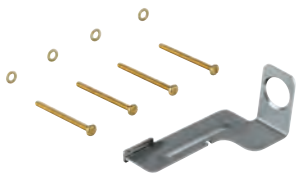

GROHE RAPID SL ACCESSORIES

Ref. No.	Colour	EAN	Retail Guide Price (£)

43 617 000		4005176841163	89.39

Motor support device
for Rapid SL 38 675
for the disabled
as of mid 2008
or installation of infra-red electronic