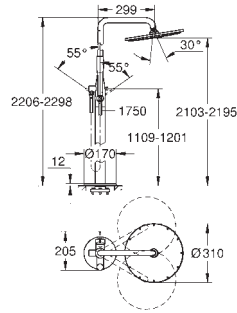

Ref. No.	Colour	EAN	Retail Guide Price (£)
23 741 001	Chrome	4005176371509	2,157.60
23 741 DC1	supersteel	4005176371516	3,788.98

Essence
Single-lever free-standing shower system
floor-mounted
set for final installation for
45 984 001
29 038 001
29 086 000
without roughing-in-set
GROHE SilkMove 35 mm ceramic cartridge
with temperature limiter
GROHE StarLight chrome finish
automatic diverter
head shower/hand shower
360° horizontal swivable shower arm
integrated non-return valve
in the shower outlet 1/2"
with shower holder
Rainshower Cosmopolitan 310 head shower 9.5 l/min (27 477 000)
with ball joint
rotation angle ± 15°
GROHE DreamSpray perfect spray pattern
SpeedClean anti-limescale system
for chrome: hand shower 27400000
Silverflex shower hose 1750 mm (28 388 000)
protected against backflow

25 248 001	Chrome	4005176698255	1,433.31
25 248 DC1	supersteel	4005176711374	2,020.92
25 248 GL1	cool sunrise	4005176711404	2,165.29
25 248 GN1	brushed cool sunrise	4005176711411	2,309.61
25 248 DA1	warm sunset	4005176711367	2,165.29
25 248 DL1	brushed warm sunset	4005176711381	2,309.61
25 248 A01	hard graphite	4005176711336	2,165.29
25 248 AL1	Brushed Hard Graphite	4005176711343	2,309.61