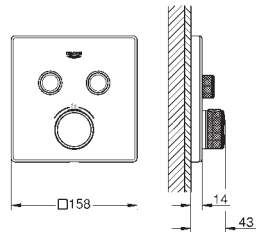

GROHE GROHTHERM SMARTCONTROL

Ref. No.	Colour	EAN	Retail Guide Price (£)

29 156 LS0	moon white	4005176413599	874.90

Grotherm SmartControl
Thermostat for concealed installation with 2 valves
set for final installation for
GROHE Rapido SmartBox 35 600/35 604
metal wall escutcheon with **GROHE FastFixation** (covered escutcheon and shaft sealing, covered fixing), retroactively 6° adjustable
GROHE StarLight finish
GROHE SmartControl push for ON-OFF, turn for volume adjustment from EcoJoy to full flow
exchangeable symbols
GROHE TurboStat compact cartridge with wax thermoelement
GROHE ProGrip with knurl structure
GROHE SafeStop safety button at 38°C (calibration required)
GROHE SafeStop Plus optional temperature limiter at 43°C or 46°C included
built-in non return valve and dirt strainers
multiple outlets can be run simultaneously
cover plate in moon white acrylic glass
without roughing-in-set
flow performance:
outlet B = 24 l/min
outlet C = 26 l/min
outlet B+C = 29 l/min

35 604 000		4005176698774	142.72
GROHE Rapido SmartBox universal rough-in box for concealed installation			

29 157 LS0	moon white	4005176413605	931.39