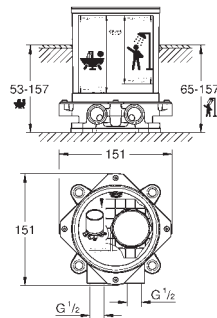

Rough-in set 1/2"
for floor-mounted bath mixers/spouts and shower mixers
without finishing trim set

installation plate with 360° horizontal and 3° vertical adjustment
installation depth 53-157 mm for bath
mixers/spouts, depth compensation 104 mm
installation depth 65-157 mm for shower mixers, depth compensation 92 mm
two 1/2" female connections (hot/cold supplies)
flushing plug
Can take a single mixed supply
fixing material

29 086 000		4005176935497	285.40