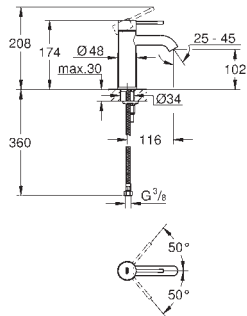

24 172 001	Chrome	4005176698316	186.67
24 172 DC1	supersteel	4005176712081	267.23
24 172 GL1	cool sunrise	4005176712111	286.34
24 172 GN1	brushed cool sunrise	4005176712128	305.42
24 172 DA1	warm sunset	4005176712074	286.34
24 172 DL1	brushed warm sunset	4005176712098	305.42
24 172 A01	hard graphite	4005176712043	286.34
24 172 AL1	Brushed Hard Graphite	4005176712050	305.42

Essence
Basin mixer 1/2"
S-Size
monobloc installation
metal lever
28 mm ceramic cartridge
with **GROHE SilkMove**
with temperature limiter
GROHE StarLight chrome finish
GROHE EcoJoy mousseur 5.7 l/min
GROHE AquaGuide adjustable mousseur
GROHE FastFixation Plus installation system
smooth body
flexible connection hoses
professional edition

23 590 001	Chrome	4005176339189	186.67
23 590 DC1	supersteel	4005176369926	267.23
23 590 GL1	cool sunrise	4005176425851	286.34
23 590 GN1	brushed cool sunrise	4005176425868	305.42
23 590 DA1	warm sunset	4005176425875	286.34
23 590 DL1	brushed warm sunset	4005176425882	305.42
23 590 A01	hard graphite	4005176426001	286.34
23 590 AL1	Brushed Hard Graphite	4005176425998	305.42

will be replaced by 24 172