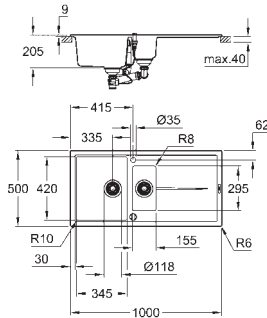

GROHE COMPOSITE SINKS

Ref. No.	Colour	EAN	Retail Guide Price (£)
31 642 AT0	granite gray	4005176521133	412.34
31 642 AP0	granite black	4005176521126	412.34

K400
Composite sink with drainer
model: K400 60-C 100/50 1.5 rev
mounting type: top mount
material: quartz composite
GROHE Whisper
min. cabinet size: 600 mm
dimensions: 1000 x 500 mm
1 bowl: 335 x 420 x 205 mm
0.5 bowl: 155 x 295 x 146 mm
outer radius: R6, inner bowl radius: big bowl R10, small bowl R8
GROHE FastFixation installation system
sink mountable left or right
cut-out: 980 x 480 mm
drainer: automatic waste fitting
accessories included: automatic waste fitting with rotary handle, waste kit, basket strainer waste, mounting set
optional push to open excenter (40 986 SD0)
amount of fasteners included (top mount): 10

31 643 AT0	granite gray	4005176521157	438.19
31 643 AP0	granite black	4005176521140	438.19