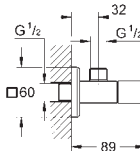

22 013 000	Chrome	4005176909689	54.32

Eurocube
Angle valve 1/2"
wall connection 1/2"
outlet 1/2"
cartridge headpart
metal handle
marking: neutral
metal push-on escutcheon