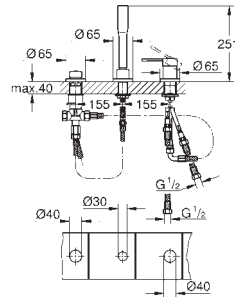

19 976 001	Chrome	4005176307218	555.74

Essence
3-hole single-lever bath combination
Three hole installation
GROHE SilkMove 35 mm ceramic cartridge
GROHE StarLight chrome finish
single lever mixer operating element
diverter bath/shower
hand shower 27 400 000
metal shower hose 2000 mm (always chrome for any colour of the set)
flexible connection hoses
connection for shower hose
protected against backflow
for use with 29 037 000
for combination with 28 990 / 28 991