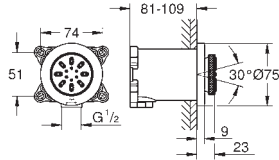

GROHE HEAD SHOWERS

Ref. No.	Colour	EAN	Retail Guide Price (£)
26 801 000	Chrome	4005176722769	140.72
26 801 DC0	supersteel	4005176722837	196.98
26 801 BE0	polished nickel	4005176722813	225.16
26 801 EN0	brushed nickel	4005176722783	239.23
26 801 GL0	cool sunrise	4005176722790	225.16
26 801 GN0	brushed cool sunrise	4005176722820	239.23
26 801 DA0	warm sunset	4005176722851	225.16
26 801 DL0	brushed warm sunset	4005176722868	239.23
26 801 A00	hard graphite	4005176722806	225.16
26 801 AL0	Brushed Hard Graphite	4005176722844	239.23

Rainshower Aqua
Body spray round 2 spray
spray pattern:
PureRain, ActiveJet
including concealed body and compound seal
ØOslash; 75 mm
pivoting range ± 15° rotatable
connection thread 1/2"
throw distance 600 mm
GROHE EcoJoy 3.3 l/min flow limiter
GROHE DreamSpray perfect spray pattern
GROHE StarLight chrome finish
SpeedClean anti-limescale system
min. recommended pressure 1.0 bar
not suitable for instantaneous heater