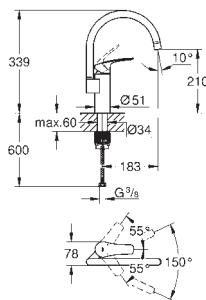

33 202 003   **Chrome**   **4005176635588**   **158.31**

Eurosmart
Single-lever sink mixer 1/2"
high spout
monobloc installation
GROHE StarLight chrome finish
GROHE SilkMove 35 mm ceramic cartridge
integrated temperature limiter
mousseur
adjustable flow rate limiter
swivel tubular spout
swivel area 150°
GROHE Zero isolated inner water ways - lead and nickel free within the tap
flexible connection hoses 3/8"
GROHE FastFixation Plus installation system