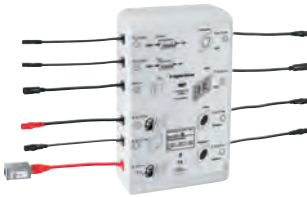

GROHE F-digital Deluxe

Base unit box 4.0 Bluetooth F-Series 40" (BCU V4.0)

to control LightCurtain of Rainshower F-Series 40" AquaSymphony ceiling shower

additional light, sound and steam modules can be connected and controlled Consisting of:

- 2 plug connections, each for one pair of sound modules (36 360 000)
- 1 plug connection for one pair of light modules (36 359 000)
- 1 plug connection LightCurtain for Rainshower F-Series 40" AquaSymphony (26 373 000)
- 2 plug connections for steam module (36 362 000 or 36 368 000), including 1 connection for steam generator and 1 connection for temperature sensor
- 2 plug connections for power supply (per power supply max. 4 devices light/sound)
- 2 plug connections for Bluetooth unit (supply voltage and data line)

CE approved

must be accessible for service

optional the base unit box can be placed into extra equipment 36 367 000 component to be ordered separately