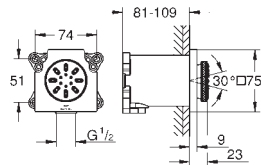

26 802 000	Chrome	4005176722776	140.72
26 802 DC0	supersteel	4005176722899	196.98
26 802 GN0	brushed cool sunrise	4005176722882	239.23
26 802 DL0	brushed warm sunset	4005176722912	239.23
26 802 A00	hard graphite	4005176722875	225.16
26 802 AL0	Brushed Hard Graphite	4005176722905	239.23

Rainshower Aqua
Body spray cube 2 spray
spray pattern:
PureRain, ActiveJet
including concealed body and compound seal
75 x 75 mm
pivoting range ± 15° rotatable
connection thread 1/2"
throw distance 600 mm
GROHE EcoJoy 3.3 l/min flow limiter
GROHE DreamSpray perfect spray pattern
GROHE StarLight chrome finish
SpeedClean anti-limescale system
min. recommended pressure 1.0 bar
not suitable for instantaneous heater