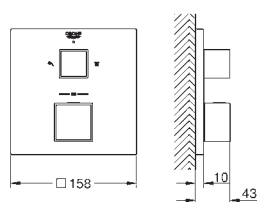

Grotherm Cube
Thermostatic shower mixer for 2 outlets with integrated shut off/diverter valve
set for final installation for
GROHE Rapido SmartBox 35 600/35 604
GROHE TurboStat compact cartridge
with wax thermoelement
GROHE StarLight chrome finish
wall escutcheon with **GROHE FastFixation**
(covered escutcheon- and shaft sealing, covered fixing)
metal escutcheon, retroactively 6° adjustable
printed head and hand shower symbol
GROHE SafeStop safety button at 38°C
(calibration required)
GROHE SafeStop Plus optional temperature limiter at 43°C or 46°C included
GROHE AquaDimmer, integrated shut off/diverter valve
flow performance:
outlet B = 27 l/min
outlet C = 30 l/min
without roughing-in-set

35 604 000		4005176698774	142.72
GROHE Rapido SmartBox universal rough-in box for concealed installation