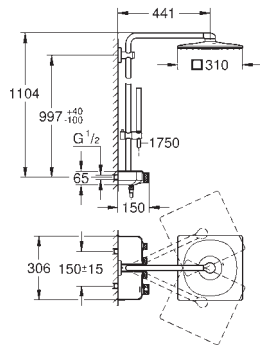

**Twistfree** preventing the hose from twisting

suitable for instantaneous heaters from 18 kW/h

minimum flow rate 7 l/min.

26 508 000	Chrome	4005176457593	1,397.84
26 508 LS0	moon white	4005176457616	1,609.86
26 508 DC0	supersteel	4005176526367	1,880.92
26 508 GN0	brushed cool sunrise	4005176557569	2,256.59
26 508 DL0	brushed warm sunset	4005176557538	2,256.59
26 508 A00	hard graphite	4005176557491	2,131.36
26 508 AL0	Brushed Hard Graphite	4005176557507	2,256.59