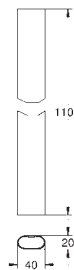

Rainshower SmartControl Shower system pipe for retrofitting

metal
shower pipe for retrofitting
15 cm longer than original shower system pipe
suitable for all Rainshower SmartControl shower systems
GROHE StarLight chrome finish

Note: longer pipe cannot be installed afterwards or rather a mounted system cannot be modified to a longer pipe useable with systems as of production date 04/2017, see TPI

26 385 000   Chrome   4005176375057   25.47