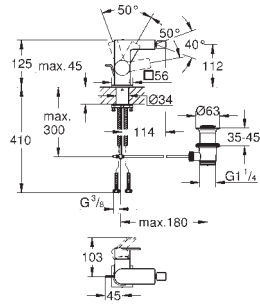

GROHE ALLURE

Ref. No.	Colour	EAN	Retail Guide Price (£)

24 160 001	Chrome	4005176596230	274.61
24 160 GN1	brushed cool sunrise	4005176596278	411.93
24 160 DL1	brushed warm sunset	4005176598692	411.93
24 160 A01	hard graphite	4005176598708	377.59

Allure
Bidet mixer 1/2"
M-Size
monobloc installation
28 mm ceramic cartridge
with **GROHE SilkMove**
GROHE StarLight chrome finish
ball-joint mousseur
pop-up waste set 1 1/4"
flexible connection hoses