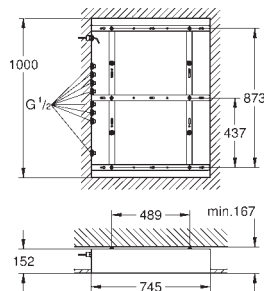

1016 mm x 762 mm x 145 mm
material: metal
minimum flow rate 25 l/min
min. recommended pressure 3.0 bar
1 x AquaCurtain
1 x Pure XL spray
1 x 2 mist spray
2 x GROHE PureRain spray 400 x 190 mm
2 x XL Waterfall (separately controlled)
1 x 4 Bokoma Spray with adjustment angle 20° and combinations
full spectrum LED: soft light with changing rainbow colours
individually adjustable: permanent lighting with colour selection
power supply for light 12 V DC
CE approved

SpeedClean anti-limescale system
GROHE DreamSpray perfect spray pattern
GROHE StarLight finish

requires rough-in set (26 376 001), F-digital Deluxe base unit box (26 376 000), Bluetooth unit (36 371 000) and various cable connections – all to be ordered separately due to individualised installation

The ceiling construction must be appropriate for the static requirement of the product (total product weight > 70 kg). Ceiling shower has to be controlled by 8 outlets + 1 hand shower outlet and the performance of the waste must be of sufficient size (> 100 l/min). For detailed planning please see separate planning & installation guide before start.

recommendation: configuration with Grohtherm SmartControl
3 x Grohtherm SmartControl (29 126 000)
3 x GROHE Rapido SmartBox (35 604 000)
1 x Euphoria Cube Stick wall holder set 1 spray (26 405 000)

this product contains built-in LED lamps, which cannot be changed: energy efficiency class: A++

26 376 001	Chrome	4005176415609	2,522.92

Rainshower F-Series 40"
Roughing-in set

for use with Rainshower F-Series 40" AquaSymphony ceiling shower
1000 mm x 745 mm x 152 mm
min. installation depth: 167 mm
Waterways: Brass
1/2" connections

The ceiling construction must be appropriate for the static requirement of the product (total product weight > 70 kg). Ceiling shower has to be controlled by 8 outlets + 1 hand shower outlet and the performance of the waste must be of sufficient size (> 100 l/min). For detailed planning please see separate planning & installation guide before start.

27 865 000	Chrome	4005176918179	5,388.25

Rainshower F-Series 20"
Ceiling shower with light, 1 spray

Rain
508 x 508 x 59 mm
material: metal
full spectrum LED: soft light with changing rainbow colours
individually adjustable: permanent lighting with colour selection
power supply for light 12 V DC
CE approved

GROHE DreamSpray perfect spray pattern
GROHE StarLight chrome finish
SpeedClean anti-limescale system
suitable for instantaneous heater

requires rough-in set (29 069 000), F-digital Deluxe base unit box (36 397 000), Bluetooth unit (36 371 000) and various cable connections – all to be ordered separately due to installation situation.

this product contains built-in LED lamps, which cannot be changed: energy efficiency class: A+

For detailed planning and product information please contact your local GROHE Customer Service.