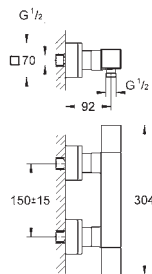

Grohtherm Cube
Thermostatic shower mixer 1/2"
wall mounted
GROHE StarLight chrome finish
GROHE SafeStop safety button at 38°C
(calibration required)
GROHE SafeStop Plus optional temperature limiter at 43°C included
GROHE TurboStat compact cartridge
with wax thermoelement
integrated mixed water shut off
volume handle with **GROHE EcoButton**
(economy button with individually
adjustable economy stop)
ceramic headpart 1/2", 180°
shower bottom outlet 1/2"
built-in non return valves
dirt strainers
protected against backflow
covered S-unions
GROHE EcoJoy technology for less water and perfect flow

34 509 000	Chrome	4005176941801	465.02