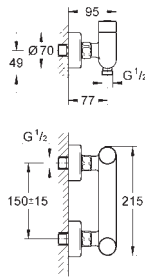

36 320 000 Chrome 4005176896545 521.98

Eurosmart Cosmopolitan T
Self-closing shower mixer 1/2" with mixing device
and adjustable temperature limiter
wall mounted
GROHE StarLight chrome finish
mixing device with hot water stop-valve
hose connection G 1/2"
3 adjustable flow times: short - medium - long (factory setting: medium), approx. 7, 15, 30 sec (pressure dependent)
S-unions
non-return valve
dirt strainers