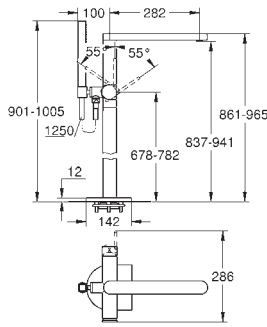

Ref. No.	Colour	EAN	Retail Guide Price (£)

23 846 003	Chrome	4005176496684	1,782.71
23 846 DC3	supersteel	4005176574177	2,424.94
23 846 AL3	Brushed Hard Graphite	4005176585722	2,771.01

GROHE Plus
Single-lever bath mixer 1/2", floor mounted
set for final installation for 45 984 001
without roughing-in-set
GROHE SilkMove 35 mm ceramic cartridge
with temperature limiter
GROHE StarLight chrome finish
automatic diverter: bath/shower
spout with laminar mousseur
projection 282 mm
integrated non-return valve
in the shower outlet 1/2"
with shower holder
hand shower Euphoria Cube 6.6 l/min
Silverflex shower hose 1250 mm (28 362)
protected against backflow
min. recommended pressure 1.0 bar