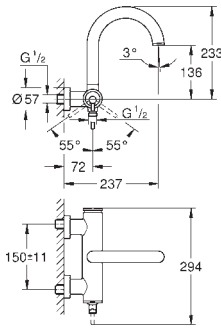

GROHE ATRIO

Ref. No.	Colour	EAN	Retail Guide Price (£)
32 652 003	Chrome	4005176454851	631.23
32 652 DC3	supersteel	4005176454868	1,002.30
32 652 GL3	cool sunrise	4005176492631	978.45
32 652 DA3	warm sunset	4005176492655	978.45
32 652 AL3	Brushed Hard Graphite	4005176454875	1,145.49

Atrio
Single-lever bath/shower mixer 1/2"
wall mounted
GROHE SilkMove 35 mm ceramic cartridge
GROHE StarLight chrome finish
adjustable flow rate limiter
automatic diverter: bath/shower
cast spout
mousseur
shower bottom outlet 1/2" with
integrated non return-valve
covered S-unions
protected against backflow