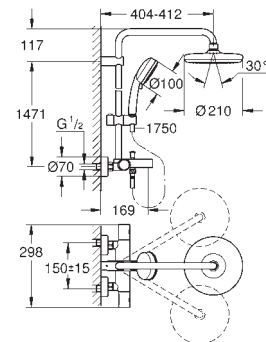

26 223 001	Chrome	4005176408144	803.21

Tempesta Cosmopolitan System 210

Shower system with bath thermostat for wall mounting

Consisting of:

horizontal swivable 390 mm projection shower arm

exposed thermostat Grohtherm 1000 Cosmopolitan with Aquadimmer function

allows change between:

head shower Tempesta 210 (26 408)

Rain spray pattern

with ball joint

rotation angle $\pm 15^\circ$

bath inlet

separate diverter for hand shower

hand shower Tempesta Cosmopolitan 100 (27 571 001)

2 spray patterns:

Rain, Jet

adjustable height via gliding element

Rotaflex shower hose 1750 mm 1/2" x 1/2" (28 410)

GROHE TurboStat compact cartridge

with wax thermoelement

GROHE SafeStop safety button at 38°C

(calibration required)

GROHE SafeStop Plus optional temperature limiter at 43°C included

GROHE DreamSpray perfect spray pattern

GROHE StarLight chrome finish

SpeedClean anti-limescale system

Inner WaterGuide for a longer life

Twistfree preventing the hose from twisting

suitable for instantaneous heaters from 18 kW/h

minimum flow rate 7 l/min.