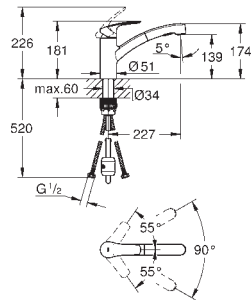

31 869 000   **Chrome**   **4005176693120**   **198.23**

Eurosmart
Single-lever sink mixer 1/2"
low spout
monobloc installation
GROHE StarLight chrome finish
GROHE SilkMove 35 mm ceramic cartridge
flow strainer
with integrated temperature limiter
pull-out dual spray control - switches between regular flow and spray
diverter: laminar spray/SpeedClean shower jet
automatic return to laminar spray
adjustable flow rate limiter
swivel area 90°
GROHE Zero isolated inner water ways - lead and nickel free within the tap
swivel cast spout
GROHE FastFixation Plus installation system
protected against backflow
flexible connection hoses 1/2"