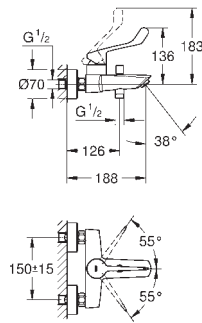

25 243 003   **Chrome**   **4005176644320**   **149.87**

Eurosmart
Single-lever bath/shower mixer 1/2"
wall mounted
long metal lever
GROHE SilkMove 35 mm ceramic cartridge
adjustable flow rate limiter
with temperature limiter
automatic diverter: bath/shower
mousseur
integrated non-return valve
in the shower outlet 1/2"
S-unions
metal wall escutcheons
protected against backflow
professional edition