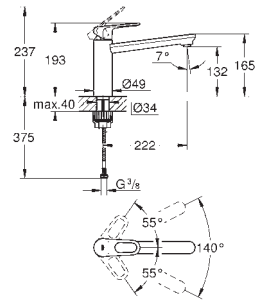

31 688 000 Chrome 4005176530333 90.12

GROHE BauFlow
Single-lever sink mixer 1/2"
medium spout
monobloc installation
GROHE StarLight chrome finish
GROHE Longlife 35 mm ceramic cartridge
GROHE Zero isolated inner water ways - lead and nickel free within the tap
swivel tubular spout
swivel area 140°
mousseur with coin slot for tool free replacement
flexible connection hoses
GROHE FastFixation Plus installation system
for installation on a max. 40 mm worktop fixation set 48 384 000 is needed