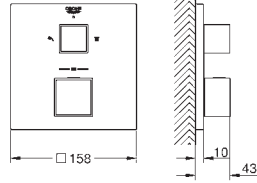

GROHE EUROCUBE

Ref. No.	Colour	EAN	Retail Guide Price (£)
24 154 000	Chrome	4005176481185	675.61
24 154 DC0	supersteel	4005176574238	841.99
24 154 AL0	Brushed Hard Graphite	4005176585920	961.72

Grotherm Cube Thermostatic shower mixer for 2 outlets with integrated shut off/diverter valve

set for final installation for
GROHE Rapido SmartBox 35 600/35 604

GROHE TurboStat compact cartridge
with wax thermoelement

GROHE StarLight chrome finish

wall escutcheon with **GROHE FastFixation**

(covered escutcheon- and shaft sealing, covered fixing)

metal escutcheon, retroactively 6° adjustable

printed head and hand shower symbol

GROHE SafeStop safety button at 38°C

(calibration required)

GROHE SafeStop Plus optional temperature limiter at 43°C or 46°C included

GROHE AquaDimmer, integrated shut off/diverter valve

flow performance:

outlet B = 27 l/min

outlet C = 30 l/min

without roughing-in-set

35 604 000		4005176698774	142.72
GROHE Rapido SmartBox universal rough-in box for concealed installation			

24 155 000	Chrome	4005176481192	675.61
24 155 DC0	supersteel	4005176574245	841.99
24 155 AL0	Brushed Hard Graphite	4005176585937	961.72