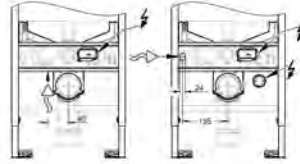

GROHE RAPID SLX

Ref. No.	Colour	EAN	Retail Guide Price (£)

39 598 000		4005176527517	371.46

Rapid SLX

3-in-1 set for WC, 1.13 m installation height

flushing cistern GDx, 6 l

Consisting of:

Rapid SLX element for WC (39 596 000) with integrated power socket

Rapid SL front wall brackets (38 558 00M)

WC set for noise protection (37 131 000)

including flow manager