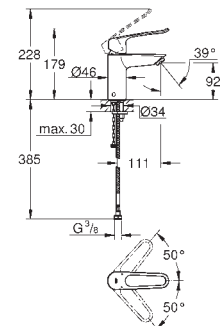

Eurosmart Basin mixer 1/2" S-Size
thermostatic scalding protection
maximum temperature adjustable
thermal disinfection without re-adjustment of temperature
tool for thermal disinfection included
monobloc installation
loop metal lever
28 mm ceramic cartridge
with **GROHE SilkMove**
adjustable flow rate limiter
built-in non return valves
dirt strainers
GROHE Zero isolated inner water ways - lead and nickel free within the tap
GROHE EcoJoy 4.2 l/min laminar flow straightener
GROHE FastFixation installation system
smooth body
flexible connection hoses
max. pressure differential 5:1
professional edition