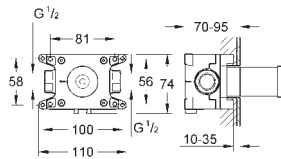

GROHE RAPIDO C / STOP VALVES

Ref. No.   Colour   EAN   Retail Guide Price (£)

35 028 000   **4005176908316**   **165.73**

GROHE Rapido C
Rough-in for single volume control
for grid installation of Grohtherm Custom Shower system
built-in box with removable protection cover
waterproof membrane base for wall sealing
for masonry and drywall installation
fixing points for front and back wall
body of DR brass
pre-assembled ceramic headpart 3/4"
connection threads 1/2"
installation depth 70 - 95 mm

CONCEALED SOLUTIONS