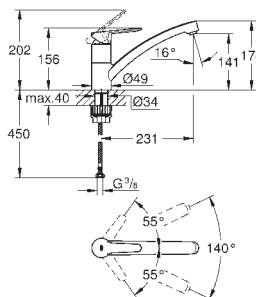

31 680 000 Chrome 4005176530487 80.25

BauEco
Single-lever sink mixer 1/2"
low spout
monobloc installation
GROHE StarLight chrome finish
GROHE Longlife 35 mm ceramic cartridge
GROHE Zero isolated inner water ways - lead and nickel free within the tap
swivel tubular spout
swivel area 140°
mousseur with coin slot for tool free replacement
flexible connection hoses
GROHE FastFixation Plus installation system
for installation on a max. 40 mm worktop fixation set 48 384 000 is needed

KITCHEN
FITTINGS