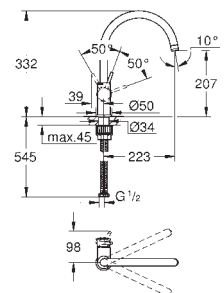

31 234 001	Chrome	4005176478499	95.06

BauClassic
Single-lever sink mixer 1/2"
high spout
monobloc installation
GROHE StarLight chrome finish
GROHE Longlife 28 mm ceramic cartridge
GROHE Zero isolated inner water ways - lead and nickel free within the tap
spout with mousseur
swivel tubular spout
swivel area 360°
flexible connection hoses
GROHE FastFixation Plus installation system
for installation on a 60 mm worktop fixation set 48 384 000 is needed