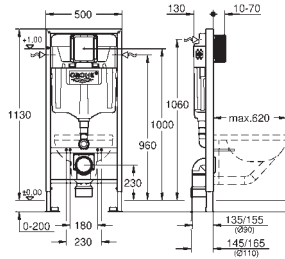

GROHE RAPID SL FOR WC

Ref. No.	Colour	EAN	Retail Guide Price (£)

38 528 001		4005176863943	236.88

Rapid SL

Element for WC, 1.13 m installation height with flushing cistern GD 2, 6 l - 9 l

for on-the-wall installations or studded walls
powder coated steel frame, self-supporting
TUV approved

2 WC fixing bolts

fixing device for ceramic

WC ceramics with small bearing area (< 205 mm) require

additional accessory 38 779 000

distance of fixing bolts 180/230 mm

outlet bend Ø 90 mm

depth adjustable

reducer Ø 90/110 mm

inlet and outlet connecting set

flushing cistern GD 2, 6 - 9 l, containing following features:

water supply from left/right or back

Insulated against condensation

1/2" water supply connection including integrated

angle valve and push fit flexible hose union

for on-the-wall installation please order wall brackets 38 558 00M (sold separately)

for mounting of small flush plates please order revision shaft 40 911 000 (sold separately)

39 002 000		4005176936920	452.20