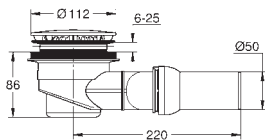

Waste set for universal shower tray

Ø 112 mm
vertical outlet
GROHE StarLight chrome finish
flow rate 1.1 l/s according to DIN EN 274

49 534 000	Chrome	4005176478482	39.23
49 534 SH0	alpine white	4005176560040	60.16