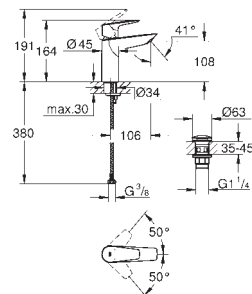

23 901 001   **Chrome**   **4005176555084**   **109.39**

BauEdge
Basin mixer 1/2"
M-Size
monobloc installation
metal lever
GROHE Longlife 28 mm ceramic cartridge
with temperature limiter
GROHE StarLight chrome finish
GROHE Zero isolated inner water ways - lead and nickel free within the tap
GROHE EcoJoy mousseur 5.7 l/min
rapid installation system
smooth body with plastic push open waste set 1 1/4"
flexible connection hoses
professional edition

23 904 001   **Chrome**   **4005176555114**   **109.39**
ditto, without plastic push open waste set 1 1/4"