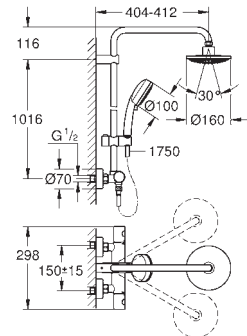

27 922 000	Chrome	4005176923364	606.01

Tempesta Cosmopolitan 160

Shower system with thermostat for wall mounting

Consisting of:

horizontal swivable 390 mm projection shower arm

exposed thermostatic shower

with Aquadimmer function

allows change between:

head shower 1 spray (28 232 000)

Rain

with ball joint

rotation angle $\pm 15^\circ$

hand shower Tempesta Cosmopolitan 100 (27 571 001)

2 spray patterns:

Rain, Jet

adjustable height via gliding element

Silverflex shower hose 1750 mm (28 388 000)

GROHE TurboStat compact cartridge

with wax thermoelement

GROHE SafeStop safety button at 38°C

(calibration required)

GROHE SafeStop Plus optional temperature limiter at 43°C included

GROHE DreamSpray perfect spray pattern

GROHE StarLight chrome finish

SpeedClean anti-limescale system

Inner WaterGuide for a longer life

Twistfree preventing the hose from twisting

optional upgrade: **GROHE EasyReach** tray (26 362)