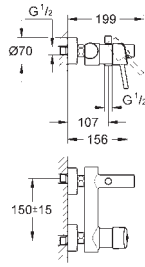

GROHE CONCETTO

Ref. No.	Colour	EAN	Retail Guide Price (£)

32 211 001	Chrome	4005176889028	214.95

Concetto
Single-lever bath/shower mixer 1/2"
wall mounted
metal lever
GROHE SilkMove 46 mm ceramic cartridge
GROHE StarLight chrome finish
adjustable flow rate limiter
automatic diverter: bath/shower
mousseur
integrated non-return valve
in the shower outlet 1/2"
S-unions
protected against backflow
optional temperature limiter (46 308 000)