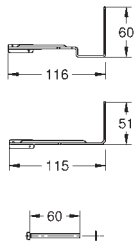

GROHE RAPID SL ACCESSORIES

Ref. No.	Colour	EAN	Retail Guide Price (£)

43 617 000		4005176841163	89.39

Motor support device
for Rapid SL 38 675
for the disabled
as of mid 2008
or installation of infra-red electronic