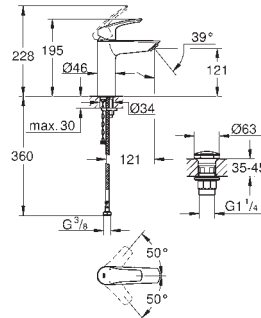

Eurosmart Basin mixer 1/2" M-Size
thermostatic scalding protection
maximum temperature adjustable
thermal disinfection not possible
monobloc installation
metal lever
28 mm ceramic cartridge
with **GROHE SilkMove**
adjustable flow rate limiter
GROHE Zero isolated inner water ways - lead and nickel free within the tap
built-in non return valves
dirt strainers
GROHE EcoJoy mousseur 4.2 l/min
GROHE FastFixation installation system
smooth body with push-open pop-up waste set 1 1/4"
flexible connection hoses
max. pressure differential 5:1
professional edition

23 986 003   Chrome   4005176643859   196.54