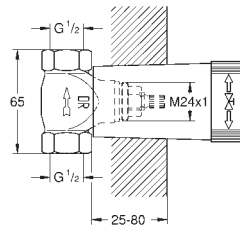

GROHE COSTA L

	Ref. No.	Colour	EAN	Retail Guide Price (£)
	29 800 000		4005176504839	37.55
	Concealed stop-valve, 1/2" pre-assembled headpart 1/2" short spindle protection sleeve threaded union 1/2" DR-brass			
	29 802 000		4005176504853	63.48
	ditto, 3/4", pre-assembled headpart 3/4", thread union 3/4"			
	29 805 000		4005176504884	106.63
	ditto, 1", pre-assembled headpart 1", thread union 1"			
	29 801 000		4005176504846	30.95
	Concealed stop-valve, 1/2" pre-assembled headpart 1/2" short spindle protection sleeve soldered connection Ø15 mm DR-brass			
	29 804 000		4005176504877	49.24
	ditto, soldered connection Ø 22 mm