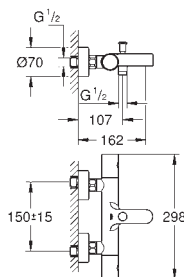

Grotherm 800 Cosmopolitan
Thermostatic bath/shower mixer 1/2"
wall mounted
GROHE StarLight chrome finish
GROHE MetalGrip ergonomically shaped metal handles
GROHE SafeStop safety button at 38°C
(calibration required)
GROHE SafeStop Plus integrated temperature limiter at max 50°C
GROHE Turbostat C3 compact cartridge with wax thermoelement
integrated mixed water shut off
automatic diverter: bath/shower volume handle with **GROHE EcoButton** (economy button with individually adjustable economy stop)
ceramic headpart 1/2", 180°
shower bottom outlet 1/2" mousseur
built-in non return valves
dirt strainers
protected against backflow
S-unions
metal escutcheon
GROHE EcoJoy technology for less water and perfect flow