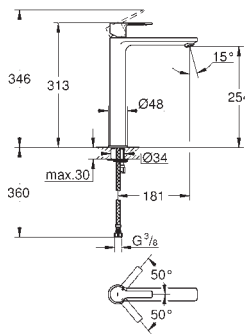

23 405 001	Chrome	4005176409134	334.11
23 405 DC1	supersteel	4005176412745	527.79
23 405 AL1	Brushed Hard Graphite	4005176586163	556.80

Lineare
Basin mixer 1/2"
XL-Size
monobloc installation
metal lever
for free-standing basins
28 mm ceramic cartridge
with **GROHE SilkMove**
with temperature limiter
GROHE StarLight chrome finish
GROHE EcoJoy SpeedClean mousseur 5.7 l/min
GROHE FastFixation Plus rapid installation system
smooth body
flexible connection hoses
min. recommended pressure 1.0 bar