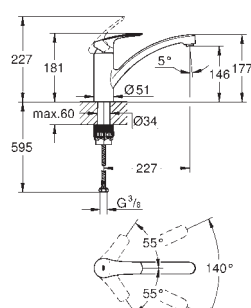

33 281 30E   **Chrome**   **4005176635410**   **131.70**

Eurosmart
Single-lever sink mixer 1/2"
low spout
monobloc installation
GROHE StarLight chrome finish
GROHE SilkMove 35 mm ceramic cartridge
integrated temperature limiter
adjustable flow rate limiter
swivel cast spout
swivel area 140°
GROHE Zero isolated inner water ways - lead and nickel free within the tap
GROHE EcoJoy 5,7 l/min mousseur with coin slot for tool free replacement
flexible connection hoses 3/8"
GROHE FastFixation Plus installation system

KITCHEN
FITTINGS