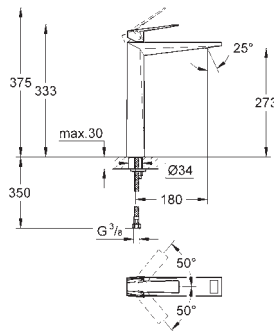

23 114 000	Chrome	4005176898792	1,077.42
23 114 DC0	supersteel	4005176489914	1,414.82
23 114 AL0	Brushed Hard Graphite	4005176353178	1,617.30

Allure Brilliant
Basin mixer 1/2"
XL-Size
monobloc installation
for free-standing basins
28 mm ceramic cartridge
with **GROHE SilkMove**
temperature limiter
GROHE StarLight chrome finish
GROHE EcoJoy 5.0 l/min. flow limiter
GROHE FastFixation installation system
spout with integrated mousseur
smooth body
flexible connection hoses