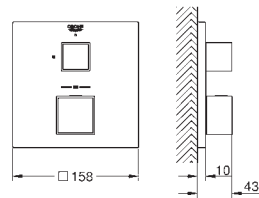

Grotherm Cube
Thermostatic mixer for 1 outlet with shut off valve
set for final installation for
GROHE Rapido SmartBox 35 600/35 604
GROHE TurboStat compact cartridge
with wax thermoelement
GROHE StarLight chrome finish
wall escutcheon with **GROHE FastFixation**
(covered escutcheon- and shaft sealing, covered fixing)
metal escutcheon, retroactively 6° adjustable
GROHE SafeStop safety button at 38°C
(calibration required)
GROHE SafeStop Plus optional temperature limiter at 43°C or 46°C included
built-in non return valve
and dirt strainers
ceramic stop valve, 120°
flow performance:
outlet B = 27 l/min
outlet C = 30 l/min
without roughing-in-set

35 604 000		4005176698774	142.72
GROHE Rapido SmartBox universal rough-in box for concealed installation