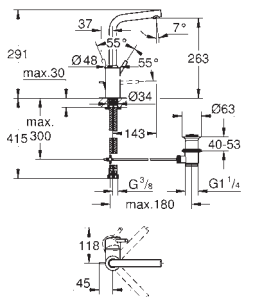

23 739 002   Chrome   4005176472602   250.61

Concetto
Single-lever basin mixer 1/2"
L-Size
monobloc installation
metal lever
GROHE SilkMove 35 mm ceramic cartridge
adjustable flow rate limiter
GROHE StarLight chrome finish
GROHE EcoJoy mousseur 5.7 l/min
GROHE Zero isolated inner water ways - lead and nickel free within the tap
GROHE FastFixation installation system
swivel tubular spout
with stop restriction
pop-up waste set 1 1/4"
flexible connection hoses
optional temperature limiter (46 375 000)
min. recommended pressure 1.0 bar