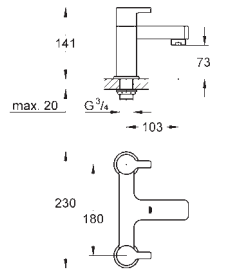

25 104 000	Chrome	4005176881794	513.97

Lineare
Two-handed Bath filler 1/2"
deck mounted
metal handles
Longlife headpart 3/4"
recommended pressure 0.2-5.0 bar
GROHE StarLight chrome finish