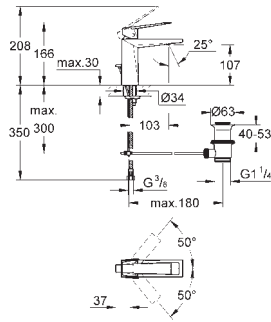

GROHE ALLURE BRILLIANT

Ref. No.	Colour	EAN	Retail Guide Price (£)

23 029 000	Chrome	4005176898709	708.96
23 029 DC0	supersteel	4005176489471	918.52
23 029 AL0	Brushed Hard Graphite	4005176353154	1,151.66

Allure Brilliant
Basin mixer 1/2"
M-Size
monobloc installation
28 mm ceramic cartridge
with **GROHE SilkMove**
temperature limiter
GROHE StarLight chrome finish
GROHE EcoJoy 5.0 l/min. flow limiter
GROHE FastFixation installation system
spout with integrated mousseur
pop-up waste set 1 1/4"
flexible connection hoses

23 033 000	Chrome	4005176898716	708.96
23 033 DC0	supersteel	4005176489488	918.52
23 033 AL0	Brushed Hard Graphite	4005176489648	1,049.40

Ditto, smooth body