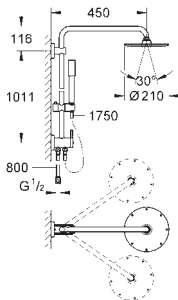

Rainshower System 210
Shower system with diverter
for wall mounting
horizontal swivable 450 mm projection shower arm
change between hand and head shower
by using the diverter
metal head shower Rainshower Cosmopolitan 210 (28 368 000)
with ball joint
rotation angle $\pm 15^\circ$
hand shower (28 034 000)
adjustable height via gliding element
(12 140 000)
connection to water supply with 1/2"-thread of
the 800 mm shower hose to faucet / wall union
GROHE DreamSpray perfect spray pattern
GROHE StarLight chrome finish
SpeedClean anti-limescale system
Inner WaterGuide for a longer life