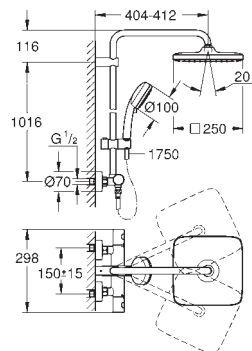

Tempesta Cosmopolitan System 250 Cube

Shower system with thermostat for wall mounting

Consisting of:

horizontal swivable 390 mm projection shower arm

exposed thermostatic shower

with Aquadimmer function

allows change between:

head shower Tempesta 250 Cube (26 685)

spray pattern:

Rain

head shower with white rear cover

with ball joint

rotation angle $\pm 10^\circ$

GROHE EcoJoy 9.5 l/min flow limiter

hand shower Tempesta Cosmopolitan 100 (27 571 001)

2 spray patterns:

Rain, Jet

GROHE EcoJoy 5.7 l/min. flow limiter

adjustable height via gliding element

Rotaflex shower hose 1750 mm 1/2" x 1/2" (28 410)

GROHE EcoJoy technology for less water and perfect flow

GROHE TurboStat compact cartridge

with wax thermoelement

GROHE SafeStop safety button at 38°C

(calibration required)

GROHE SafeStop Plus optional temperature limiter at 43°C included

GROHE DreamSpray perfect spray pattern

GROHE StarLight chrome finish

SpeedClean anti-limescale system

Inner WaterGuide for a longer life

Twistfree preventing the hose from twisting

suitable for instantaneous heaters from 18 kW/h

minimum flow rate 7 l/min.

optional upgrade: **GROHE EasyReach** tray (26 362)

professional edition