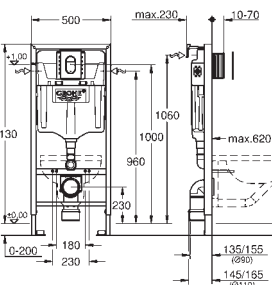

39 503 000	Chrome	4005176454097	353.17

Rapid SL
3-in-1 set for WC, 1.13 m installation height
with flushing cistern GD 2 , 6 I - 9 I

Consisting of:
Rapid SL element for WC (38 528 001)
Skate Air S flush plate, chrome, vertical installation (37 965 000)
Rapid SL front wall brackets (38 558 00M)