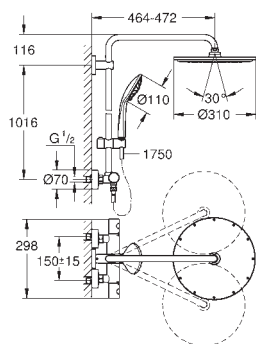

26 075 DC0 supersteel 4005176371219 1,544.21
26 075 GL0 cool sunrise 4005176425332 2,118.66
26 075 GN0 brushed cool sunrise 4005176425349 2,118.64
26 075 DA0 warm sunset 4005176425356 2,118.66
26 075 DL0 brushed warm sunset 4005176425363 2,118.64
26 075 A00 hard graphite 4005176425387 2,118.66
26 075 AL0 Brushed Hard Graphite 4005176425370 2,831.00

Euphoria System 310
Shower system with thermostatic mixer for wall mounting
Consisting of:
horizontal swivable 450 mm projection shower arm
exposed thermostatic shower
with Aquadimmer function
allows change between:
metal head shower Rainshower Cosmopolitan 310 (27 477 000)
Rain spray pattern
with ball joint
rotation angle $\pm 15^\circ$
hand shower Euphoria 110 Massage
(27 221 000)
adjustable height via gliding element
Silverflex shower hose 1750 mm (28 388 000)
GROHE TurboStat compact cartridge
with wax thermoelement
GROHE SafeStop safety button at 38°C
(calibration required)
GROHE SafeStop Plus optional temperature limiter at 43°C included
GROHE DreamSpray perfect spray pattern
GROHE StarLight finish
Inner WaterGuide for a longer life
SpeedClean anti-limescale system
Twistfree preventing the hose from twisting
GROHE MetalGrip ergonomically shaped metal handles
suitable for instantaneous heaters from 18 kW/h
minimum flow rate 7 l/min.
optional upgrade: **GROHE EasyReach** tray (26 362)