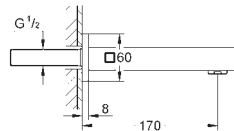

Eurocube
Bath spout
wall mounted
GROHE StarLight chrome finish
mousseur
male thread 1/2"
projection 170 mm

13 304 000	Chrome	4005176906367	165.74