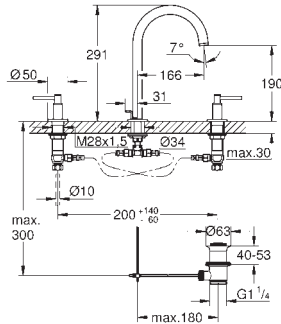

GROHE ATRIO

Ref. No.   Colour   EAN   Retail Guide Price (£)

20 009 003	Chrome	4005176454974	480.71
20 009 DC3	supersteel	4005176454981	954.56
20 009 GL3	cool sunrise	4005176492839	931.86
20 009 DA3	warm sunset	4005176492853	931.86
20 009 AL3	Brushed Hard Graphite	4005176454998	1,090.91

Atrio
Three-hole basin mixer 1/2"
M-Size
ceramic headparts 1/2", 90°
GROHE StarLight chrome finish
GROHE EcoJoy 5.7 l/min laminar mousseur
swivel tubular spout with mousseur and stop limiter
pop-up waste set 1 1/4"
flexible connection hoses between spout and side valves
with lever handles
Two different sets of caps included. One set with „H“ and „C“ marking, one set without marking.