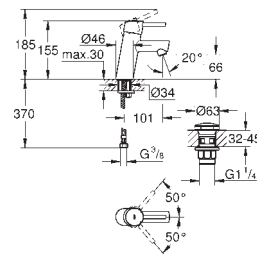

23 931 001   Chrome   4005176584015   160.86

Concetto
Basin mixer 1/2"
S-Size
monobloc installation
metal lever
28 mm ceramic cartridge with **GROHE SilkMove** adjustable flow rate limiter
temperature limiter
GROHE StarLight chrome finish
GROHE EcoJoy SpeedClean mousseur 5.7 l/min
GROHE FastFixation installation system with centering support
smooth body with push-open pop-up waste set 1 1/4"
flexible connection hoses
min. recommended pressure 1.0 bar
noise classification 1 in accordance with DIN4109