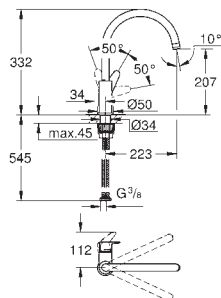

31 536 001   Chrome   4005176478567   95.06

BauCurve
Single-lever sink mixer 1/2"
high spout
monobloc installation
GROHE StarLight chrome finish
GROHE Longlife 28 mm ceramic cartridge
GROHE Zero isolated inner water ways - lead and nickel free within the tap
spout with mousseur
swivel tubular spout
swivel area 360°
flexible connection hoses
GROHE FastFixation Plus installation system
for installation on a 60 mm worktop fixation set 48 384 000 is needed

KITCHEN FITTINGS