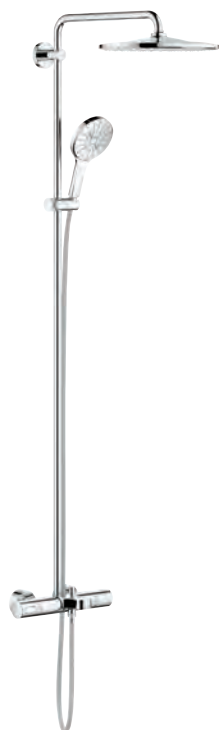

Rainshower SmartActive 310
Shower system with bath thermostat for wall mounting
Consisting of:
horizontal swivable 450 mm projection shower arm
exposed thermostatic shower
with Aquadimmer function
allows change between:
head shower Rainshower Mono 310 (26 562)
with ball joint
rotation angle $\pm 15^\circ$
bath inlet
separate diverter for hand shower
hand shower Rainshower SmartActive 130 (26 574)
adjustable height via gliding element
including performance grip
Silverflex shower hose 1750 mm (28 388 000)
GROHE TurboStat compact cartridge
with wax thermoelement
GROHE SafeStop safety button at 38°C
(calibration required)
GROHE SafeStop Plus optional temperature limiter at 43°C included
GROHE CoolTouch prevents scalding on hot surfaces
GROHE DreamSpray perfect spray pattern
GROHE StarLight chrome finish
GROHE EcoJoy 9.5 l/min flow limiter
GROHE FastFixation (upper bracket adjustable to adapt to existing holes)
SpeedClean anti-limescale system
Inner WaterGuide for a longer life
suitable for instantaneous heaters from 18 kW/h
minimum flow rate 7 l/min.

SHOWERS