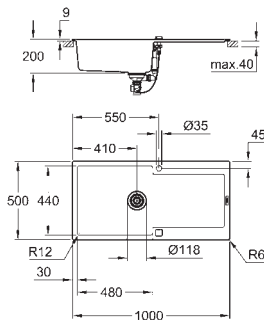

K500

Composite sink with drainer
model: K500 60-C 100/50 1.0 rev
mounting type: top mount
material: quartz composite

GROHE Whisper

min. cabinet size: 600 mm
dimensions: 1000 x 500 mm
1 bowl: 480 x 440 x 200 mm
outer radius: R6, inner bowl radius: R12

GROHE FastFixation installation system

sink mountable left or right
cut-out: 980 x 480 mm
drainer: automatic waste fitting
accessories included: automatic waste fitting with rotary handle, waste kit, basket strainer waste, mounting set
optional push to open excenter (40 986 SD0)
amount of fasteners included (top mount): 12

31 646 AT0	granite gray	4005176521218	425.24
31 646 AP0	granite black	4005176521201	425.24