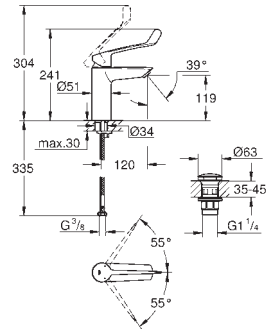

GROHE EUROSMART CARE

Ref. No.   Colour   EAN   Retail Guide Price (£)

23 983 003   **Chrome**   **4005176644313**   **135.59**

Eurosmart
Basin mixer 1/2"
M-Size
monobloc installation
long metal lever
GROHE SilkMove 35 mm ceramic cartridge
adjustable flow rate limiter
with temperature limiter
laminar flow straightener 9 l/min
GROHE FastFixation installation system
smooth body with push-open pop-up waste set 1 1/4"
flexible connection hoses
professional edition