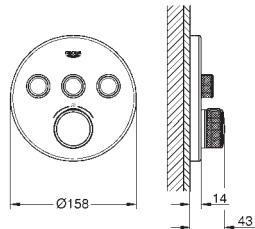

GROHE GROHTHERM SMARTCONTROL

Ref. No.	Colour	EAN	Retail Guide Price (£)

29 904 LS0	moon white	4005176413568	931.39

Grotherm SmartControl
Thermostat for concealed installation with 3 valves
set for final installation for
GROHE Rapido SmartBox 35 600/35 604
metal wall escutcheon with **GROHE FastFixation** (covered escutcheon and shaft sealing, covered fixing), retroactively 6° adjustable
GROHE StarLight finish
GROHE SmartControl push for ON-OFF, turn for volume adjustment from EcoJoy to full flow
exchangeable symbols
GROHE TurboStat compact cartridge with wax thermoelement
GROHE ProGrip with knurl structure
GROHE SafeStop safety button at 38°C (calibration required)
GROHE SafeStop Plus optional temperature limiter at 43°C or 46°C included
built-in non return valve and dirt strainers
multiple outlets can be run simultaneously
cover plate in moon white acrylic glass
without roughing-in-set
flow performance:
outlet A = 23 l/min
outlet B = 27 l/min
outlet C = 23 l/min
outlet A + B = 33 l/min
outlet A + B + C = 36 l/min

35 604 000		4005176698774	142.72
GROHE Rapido SmartBox universal rough-in box for concealed installation			

29 152 LS0	moon white	4005176413575	578.06