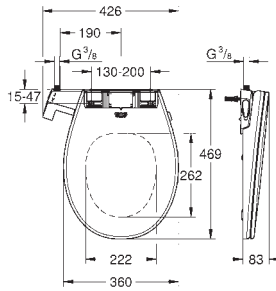

Bau Ceramic Manual bidet seat
WC seat with lid
2 dedicated spray arms (1 for anal area, 1 for lady spray)
pre- and post-rinsing of spray nozzle with fresh water
manually operated side handle requires no electricity
adjustable spray intensity
Duroplast WC seat and lid with soft close function
flexible water connection 3/8"
includes:
mounting plate
filter
pressure 0.1 - 1 MPa (1 - 10 bar)
complies with EN 1717

39 651 SH0	alpine white	4005176575327	442.86