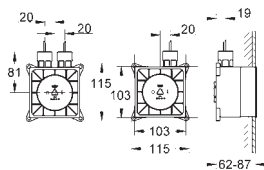

Rainshower F-Series

Rough-in set light set

for use with double light modules (36 359 000)

Consisting of:

- 2 rough-in sets (115 x 115 x 62-87 mm)

- 2 cable extensions (5 m each)