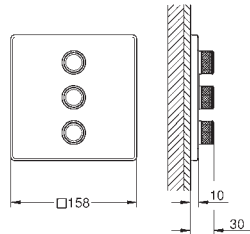

GROHE GROHTHERM SMARTCONTROL

Ref. No.	Colour	EAN	Retail Guide Price (£)
29 127 000	Chrome	4005176413339	456.54
29 127 DC0	supersteel	4005176526350	559.28
29 127 GN0	brushed cool sunrise	4005176558443	638.28
29 127 DL0	brushed warm sunset	4005176558412	638.28
29 127 A00	hard graphite	4005176558375	598.76
29 127 AL0	Brushed Hard Graphite	4005176558382	638.28

**Grotherm SmartControl
Triple volume control trim**

set for final installation for
GROHE Rapido SmartBox 35 600/35 604/35 601
metal wall escutcheon with **GROHE FastFixation** (covered escutcheon
and shaft sealing, covered fixing), retroactively 6° adjustable
10 mm thin profile escutcheon

GROHE StarLight chrome finish

GROHE SmartControl push for ON-OFF, turn for volume adjustment from
EcoJoy to full flow

exchangeable symbols

GROHE ProGrip with knurl structure

multiple outlets can be run simultaneously

without roughing-in-set

flow performance:

outlet D = 28 l/min

outlet E = 28 l/min

outlet A = 28 l/min

outlet D+E+A = 65 l/min

optional flow reducer for CALGreen compliance included

35 604 000	4005176698774	142.72
GROHE Rapido SmartBox universal rough-in box for concealed installation		

29 153 LS0	moon white	4005176413582	818.36

Grotherm SmartControl

Thermostat for concealed installation with one valve

set for final installation for

GROHE Rapido SmartBox 35 600/35 604

metal wall escutcheon with **GROHE FastFixation** (covered escutcheon
and shaft sealing, covered fixing), retroactively 6° adjustable

GROHE StarLight finish

GROHE SmartControl push for ON-OFF, turn for volume adjustment from
EcoJoy to full flow

exchangeable symbols

GROHE TurboStat compact cartridge

with wax thermoelement

GROHE ProGrip with knurl structure

GROHE SafeStop safety button at 38°C

(calibration required)

GROHE SafeStop Plus optional temperature limiter at 43°C or 46°C included

built-in non return valve

and dirt strainers

cover plate in moon white acrylic glass

without roughing-in-set

flow performance:

outlet A (to external shut-off) = 34 l/min

outlet B/C = 29 l/min