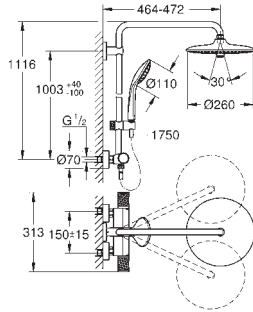

GROHE EUPHORIA SHOWER SYSTEM

Ref. No. Colour EAN Retail Guide Price (£)

27 296 003 Chrome 4005176647963 744.91

Euphoria System 260 Shower system with thermostatic mixer for wall mounting

Consisting of:
horizontal swivable 450 mm projection shower arm
exposed thermostatic shower
with Aquadimmer function
allows change between:
head shower Euphoria 260 (26 455)
Rain, SmartRain, Jet
with ball joint
rotation angle $\pm 15^\circ$
hand shower Euphoria 110 Massage
(27 221 000)
3 spray patterns:
Rain, Massage, SmartRain
adjustable height via gliding element
Silverflex shower hose 1750 mm (28 388 000)
GROHE TurboStat compact cartridge
with wax thermoelement
GROHE SafeStop safety button at 38°C
(calibration required)
GROHE SafeStop Plus optional temperature limiter at 43°C included
GROHE CoolTouch prevents scalding on hot surfaces
GROHE ProGrip with knurl structure
GROHE DreamSpray perfect spray pattern
GROHE StarLight chrome finish
GROHE SprayDimmer (Stepless
flow rate reduction)
GROHE FastFixation upper bracket adjustable
Inner WaterGuide for a longer life
SpeedClean anti-limescale system
Twistfree preventing the hose from twisting
suitable for instantaneous heaters from 18 kW/h
minimum flow rate 7 l/min.
optional upgrade: **GROHE EasyReach** tray (26 362)
professional edition

SHOWERS