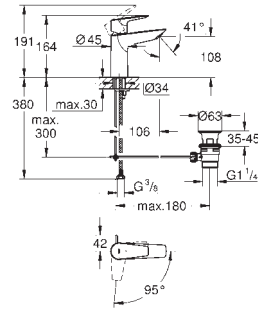

Ref. No.	Colour	EAN	Retail Guide Price (£)

23 759 001	Chrome	4005176556388	109.39

BauEdge
Basin mixer 1/2"
M-Size
monobloc installation
metal lever
GROHE Longlife ES 28 mm ceramic cartridge with energy saving function via cold start
with temperature limiter
GROHE StarLight chrome finish
GROHE Zero isolated inner water ways - lead and nickel free within the tap
GROHE EcoJoy mousseur 5.7 l/min
rapid installation system
plastic pop-up waste set 1 1/4"
flexible connection hoses
professional edition