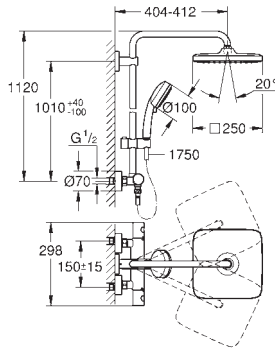

GROHE TEMPESTA SYSTEM

Ref. No.	Colour	EAN	Retail Guide Price (£)

26 690 000	Chrome	4005176580772	766.65

Tempesta Cosmopolitan System 250 Cube Shower system with thermostat for wall mounting

Consisting of:

horizontal swivable 390 mm projection shower arm
upper bracket adjustable for minimal adaption to existing drilling holes

exposed thermostatic shower

with Aquadimmer function

allows change between:

head shower Tempesta 250 Cube (26 685)

spray pattern:

Rain

head shower with white rear cover

with ball joint

rotation angle $\pm 10^\circ$

GROHE EcoJoy 9.5 l/min flow limiter

hand shower Tempesta Cosmopolitan 100

2 spray patterns:

Rain, Jet

GROHE EcoJoy 9.5 l/min flow limiter

adjustable height via gliding element

Rotaflex shower hose 1750 mm 1/2" x 1/2" (28 410)

GROHE EcoJoy technology for less water and perfect flow

GROHE TurboStat compact cartridge

with wax thermostatic element

GROHE SafeStop safety button at 38°C

(calibration required)

GROHE SafeStop Plus optional temperature limiter at 50°C included

GROHE DreamSpray perfect spray pattern

GROHE StarLight chrome finish

GROHE MetalGrip ergonomically shaped metal handles

SpeedClean anti-limescale system

Inner WaterGuide for a longer life

Twistfree preventing the hose from twisting

suitable for instantaneous heaters from 18 kW/h

minimum flow rate 7 l/min.

optional upgrade: **GROHE EasyReach** tray (26 362)

professional edition

SHOWERS