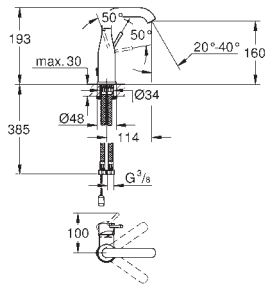

23 480 001	Chrome	4005176306921	227.16

Essence
Basin mixer 1/2"
M-Size
monobloc installation
metal lever
28 mm ceramic cartridge
with **GROHE SilkMove**
with temperature limiter
GROHE StarLight chrome finish
GROHE EcoJoy mousseur 5.7 l/min
GROHE AquaGuide adjustable mousseur
GROHE FastFixation Plus installation system
swivel spout with mousseur
and stop limiter
retractable chain
flexible connection hoses

24 176 001	Chrome	4005176698378	221.47