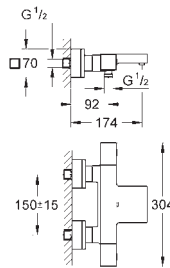

34 497 000	Chrome	4005176940675	568.62

Grohtherm Cube
Thermostatic bath/shower mixer 1/2"
wall mounted
GROHE StarLight chrome finish
GROHE SafeStop safety button at 38°C
(calibration required)
GROHE SafeStop Plus optional temperature limiter at 43°C included
GROHE TurboStat compact cartridge
with wax thermoelement
integrated mixed water shut off
GROHE AquaDimmer Eco with multiple function:
- integrated **GROHE EcoButton**
(economy button with economy stop for shower)
- flow control
- diverter: bath/shower
shower bottom outlet 1/2"
GROHE XL Waterfall
flow straightener
built-in non return valves
dirt strainers
protected against backflow
covered S-unions
GROHE EcoJoy technology for less water and perfect flow