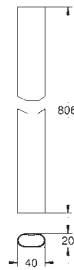

Rainshower SmartControl Shower system pipe for retrofitting

metal
shower pipe for retrofitting - 15 cm shorter
than original shower system pipe
suitable for all Rainshower SmartControl shower systems
GROHE StarLight chrome finish

48 350 000   Chrome   4005176409868   176.68