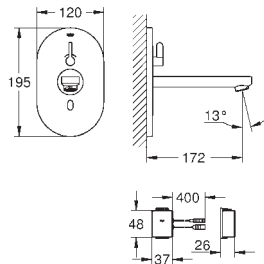

GROHE BLUETOOTH MONITORING

Ref. No.	Colour	EAN	Retail Guide Price (£)

36 412 000	Chrome	4005176320569	773.59

Eurosmart Cosmopolitan E Bluetooth

Infra-red electronic basin mixer 1/2" with mixing device and adjustable temperature limiter

with infrared sensor and Bluetooth module for bi-directional communication for monitoring, configuration and service purpose
with transformer 100-240 V AC, 50-60 Hz, 6.75 V DC
set for final installation for concealed fitting box
36 339 001

GROHE StarLight finish

GROHE EcoJoy technology for less water and perfect flow

laminar flow straightener 9 l/min

chrome escutcheon and spout

projection 172 mm

with Bluetooth 4.0* for wireless data communication

for Apple** and Android devices

Bluetooth range (max. 10 m) varies depending on materials used and walls between transmitter and receiver

monitoring

password protected products

app detects all Bluetooth products in range

auto flush cycles and timing last auto flush

usage per day over 30 days

thermal disinfection cycles and timings last disinfection

configuration

detection range and shut off delay

auto flush

thermal disinfection

cleaning mode

2 on/off timers

identification by name

service

send and save 3 profiles

reset to factory or user settings

hard and software version

CE approved

noise classification 1 in accordance

with DIN4109

Mobile devices and GROHE IR Remote App*** are not included in delivery and have to be ordered separately via an authorised Apple store/store/iTunes or Google Play store.

* The Bluetooth word mark and logos are registered trademarks owned by Bluetooth SIG, Inc. and any use of such marks by Grohe AG is under license. Other trademarks and trade names are those of their respective owners.

** Apple, the Apple logo, iPod, iPod Touch, iPhone and iTunes are trademarks of Apple Inc., registered in the U.S. and other countries. Apple is not responsible for the function of this device or its compliance with safety and regulatory standards

*** Available for free via iTunes app or Google Play store.

COMMERCIAL
FITTINGS