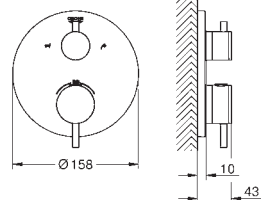

Atrio

Thermostatic bath tub mixer for 2 outlets with integrated shut off/diverter valve

set for final installation for

GROHE Rapido SmartBox 35 600/35 604

GROHE TurboStat compact cartridge

with wax thermoelement

GROHE StarLight chrome finish

wall escutcheon with **GROHE FastFixation**

(covered escutcheon- and shaft sealing, covered fixing)

metal escutcheon, retroactively 6° adjustable

printed hand shower and bath filler symbol

GROHE SafeStop safety button at 38°C

(calibration required)

GROHE SafeStop Plus optional temperature limiter at 43°C or 46°C included

GROHE AquaDimmer, integrated shut off/diverter valve

metal handles

flow performance:

outlet B = 27 l/min

outlet C = 30 l/min

without roughing-in-set

35 604 000	4005176698774	142.72
GROHE Rapido SmartBox universal rough-in box for concealed installation