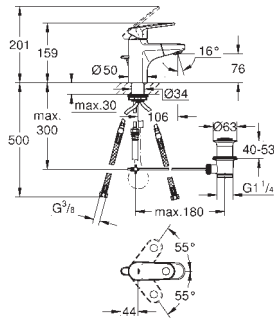

Ref. No.	Colour	EAN	Retail Guide Price (£)

33 155 002	Chrome	4005176865947	330.67

Europlus
Basin mixer 1/2"
S-Size
monobloc installation
metal lever
GROHE SilkMove 35 mm ceramic cartridge
adjustable minimum flow rate 2.5 l/min
temperature limiter
GROHE StarLight chrome finish
rapid installation system
pull out spout with mousseur
integrated non-return valve
pop-up waste set 1 1/4"
flexible connection hoses