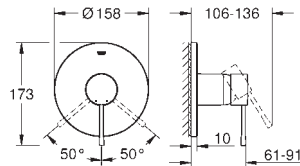

Essence
Single-lever shower mixer trim
set for final installation for
GROHE Rapido SmartBox (35 604)
GROHE SilkMove 46 mm ceramic cartridge
GROHE StarLight chrome finish
wall escutcheon with **GROHE FastFixation**
(covered escutcheon- and shaft sealing, covered fixing)
metal escutcheon, retroactively 6° adjustable
metal lever
flow performance:
outlet B or C = 30 l/min
without roughing-in-set
professional edition

35 604 000		4005176698774	142.72

GROHE Rapido SmartBox universal rough-in box for concealed installation

24 167 001	Chrome	4005176698422	228.08
24 167 DC1	supersteel	4005176712265	311.80
24 167 GL1	cool sunrise	4005176712296	334.08
24 167 GN1	brushed cool sunrise	4005176712302	356.36
24 167 DA1	warm sunset	4005176712258	334.08
24 167 DL1	brushed warm sunset	4005176712272	356.36
24 167 A01	hard graphite	4005176712227	340.75
24 167 AL1	Brushed Hard Graphite	4005176712234	356.36