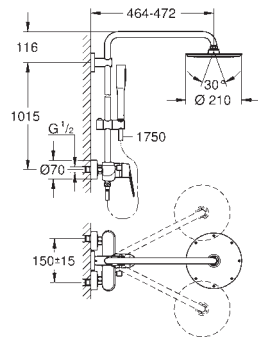

23 058 003 Chrome 4005176313790 843.14

**Euphoria Eurodisc Cosmopolitan System 210**  
**Shower system with single lever for wall mounting**  
 Consisting of:  
 horizontal swivable 450 mm projection shower arm  
 exposed single-lever shower mixer  
 with diverter  
 allows change between:  
 metal head shower Rainshower Cosmopolitan 210 (28 368 000)  
 Rain spray pattern  
 with ball joint  
 rotation angle  $\pm 15^\circ$   
 hand shower Euphoria Cosmopolitan Stick (27 400)  
 Rain spray pattern  
 adjustable height via gliding element  
 Silverflex shower hose 1750 mm (28 388 000)  
**GROHE SilkMove** 46 mm ceramic cartridge  
**GROHE DreamSpray** perfect spray pattern  
**GROHE StarLight** chrome finish  
**SpeedClean** anti-limescale system  
**Inner WaterGuide** for a longer life  
**Twistfree** preventing the hose from twisting  
 suitable for instantaneous heaters from 18 kW/h  
 minimum flow rate 7 l/min.