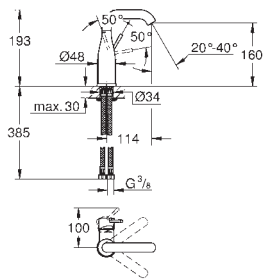

Essence
Basin mixer 1/2"
M-Size
monobloc installation
metal lever
28 mm ceramic cartridge
with **GROHE SilkMove**
with temperature limiter
GROHE StarLight chrome finish
GROHE EcoJoy mousseur 5.7 l/min
GROHE AquaGuide adjustable mousseur
GROHE FastFixation Plus installation system
swivel spout with mousseur
and stop limiter
smooth body
flexible connection hoses
professional edition

23 463 001	Chrome	4005176306914	221.47

will be replaced by 24 176 001