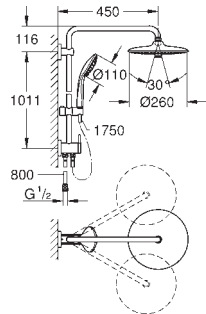

GROHE EUPHORIA SHOWER SYSTEM

Ref. No.	Colour	EAN	Retail Guide Price (£)

27 421 002	Chrome	4005176417924	583.74

Euphoria System 260 Shower system with diverter for wall mounting

Consisting of:
horizontal swivable 450 mm projection shower arm
change between hand and head shower
by using the diverter
head shower Euphoria 260 (26 457)
3 spray patterns:
Rain, SmartRain, Jet
with ball joint
rotation angle $\pm 15^\circ$
hand shower Euphoria 110 Massage
(27 239 000)
3 spray patterns:
Rain, SmartRain, Massage
adjustable height via gliding element
Silverflex shower hose 1750 mm (28 388 000)
Silverflex shower hose 800 mm
connection to water supply with 1/2"-thread of
the 800 mm shower hose to faucet / wall union
GROHE EcoJoy 9.5 l/min flow limiter
GROHE DreamSpray perfect spray pattern
GROHE StarLight chrome finish
GROHE SprayDimmer (Stepless
flow rate reduction)
SpeedClean anti-limescale system
Inner WaterGuide for a longer life
Twistfree preventing the hose from twisting
suitable for instantaneous heaters from 18 kW/h
minimum flow rate 7 l/min.
min. recommended pressure 1.0 bar

SHOWERS