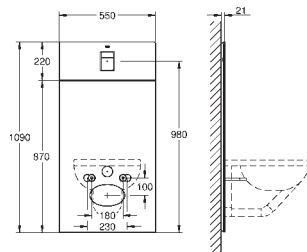

Glass Cover Skate Cosmopolitan

for Rapid SL 1.13 m

with flushing cistern GD 2

for connecting shower toilet Sensia Arena or common wall-hung WCs
for tiled/plastered walls

two-piece glass cover made of tempered safety glass (8 mm)

upper part removable for maintenance

flush plate Skate Cosmopolitan, chrome, flush plate is kept flush with glass cover

HPL mounting plate with hole pattern for all connections

mounting plate with concealed water connection for shower toilet Sensia Arena

mounting plate with with quality edges in silver finish

Set for noise protection

including accessory for mounting glass plate and WC ceramic