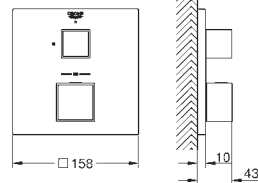

Grohtherm Cube
Thermostatic mixer for 1 outlet with shut off valve
set for final installation for
GROHE Rapido SmartBox 35 600/35 604
GROHE TurboStat compact cartridge
with wax thermoelement
GROHE StarLight chrome finish
wall escutcheon with **GROHE FastFixation**
(covered escutcheon- and shaft sealing, covered fixing)
metal escutcheon, retroactively 6° adjustable
GROHE SafeStop safety button at 38°C
(calibration required)
GROHE SafeStop Plus optional temperature limiter at 43°C or 46°C included
built-in non return valve
and dirt strainers
ceramic stop valve, 120°
flow performance:
outlet B = 27 l/min
outlet C = 30 l/min
without roughing-in-set

35 604 000		4005176698774	142.72

GROHE Rapido SmartBox universal rough-in box for concealed installation

24 154 000	Chrome	4005176481185	675.61
24 154 DC0	supersteel	4005176574238	841.99
24 154 AL0	Brushed Hard Graphite	4005176585920	961.72