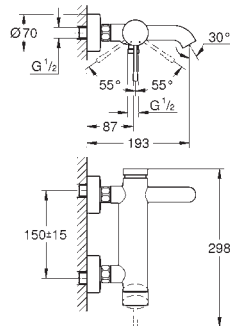

33 624 001	Chrome	4005176990786	249.36
33 624 DC1	supersteel	4005176371097	375.02
33 624 GL1	cool sunrise	4005176426391	401.80
33 624 GN1	brushed cool sunrise	4005176426407	428.59
33 624 DA1	warm sunset	4005176426414	401.80
33 624 DL1	brushed warm sunset	4005176426421	428.59
33 624 A01	hard graphite	4005176426445	401.80
33 624 AL1	Brushed Hard Graphite	4005176426438	428.59

will be replaced by 25 250

25 249 001 Chrome 4005176698262 305.03

Essence
Single-lever bath/shower mixer 1/2"
wall mounted
metal lever
GROHE SilkMove 35 mm ceramic cartridge
with temperature limiter
GROHE StarLight chrome finish
automatic diverter: bath/shower
mousseur
shower outlet 1/2"
integrated non-return valve
S-unions
protected against backflow
with shower set
Consisting of:
Euphoria Cosmopolitan Stick handshower (27 367)
wall shower holder Tempesta 100
Cosmopolitan (27 594 000)
Silverflex shower hose 1.500 mm (28 364)
professional edition