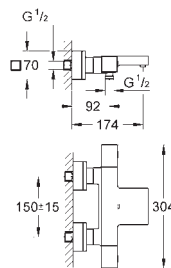

34 497 000	Chrome	4005176940675	568.62

Grohtherm Cube
Thermostatic bath/shower mixer 1/2"
wall mounted
GROHE StarLight chrome finish
GROHE SafeStop safety button at 38°C
(calibration required)
GROHE SafeStop Plus optional temperature limiter at 43°C included
GROHE TurboStat compact cartridge
with wax thermoelement
integrated mixed water shut off
GROHE AquaDimmer Eco with multiple function:
- integrated **GROHE EcoButton**
(economy button with economy stop for shower)
- flow control
- diverter: bath/shower
shower bottom outlet 1/2"
GROHE XL Waterfall
flow straightener
built-in non return valves
dirt strainers
protected against backflow
covered S-unions
GROHE EcoJoy technology for less water and perfect flow