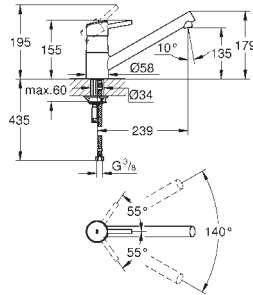

32 659 001	Chrome	4005176886713	211.52

Concetto
Single-lever sink mixer 1/2"
low spout
monobloc installation
GROHE StarLight finish
GROHE SilkMove 35 mm ceramic cartridge
mousseur
adjustable flow rate limiter
swivel cast spout
swivel area 140°
flexible connection hoses
rapid installation system

KITCHEN
FITTINGS