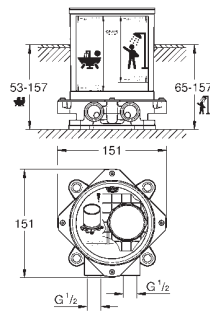

45 984 001		4005176992056	444.34

Rough-in set 1/2"
for floor-mounted bath mixers/spouts and shower mixers
without finishing trim set
installation plate with 360° horizontal and 3° vertical adjustment
installation depth 53-157 mm for bath mixers/spouts, depth compensation 104 mm
installation depth 65-157 mm for shower mixers, depth compensation 92 mm
two 1/2" female connections (hot/cold supplies)
flushing plug
Can take a single mixed supply
fixing material