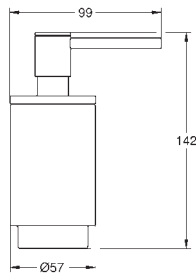

Selection
Soap dispenser
material: glass / metal
filling quantity 120 ml
fits in the following holder:
41 027
GROHE StarLight chrome finish

41 029 000	Chrome	4005176577055	30.52

Selection
White glass
material: glass
fits in the following holder:
41 027