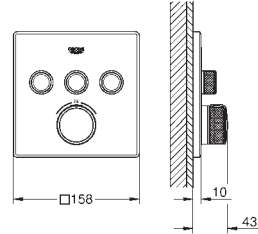

GROHE F-DIGITAL DELUXE

Ref. No.   Colour   EAN   Retail Guide Price (£)

29 126 000   Chrome   4005176413322   749.10

Grotherm SmartControl
Thermostat for concealed installation with 3 valves
set for final installation for
GROHE Rapido SmartBox 35 600/35 604
metal wall escutcheon with **GROHE FastFixation** (covered escutcheon and shaft sealing, covered fixing), retroactively 6° adjustable
GROHE StarLight chrome finish
GROHE SmartControl push for ON-OFF, turn for volume adjustment from EcoJoy to full flow
exchangeable symbols
GROHE TurboStat compact cartridge with wax thermoelement
GROHE ProGrip with knurl structure
GROHE SafeStop safety button at 38°C (calibration required)
GROHE SafeStop Plus optional temperature limiter at 43°C or 46°C included
built-in non return valve and dirt strainers
multiple outlets can be run simultaneously
without roughing-in-set
flow performance:
outlet A = 23 l/min
outlet B = 27 l/min
outlet C = 23 l/min
outlet A + B = 33 l/min
outlet A + B + C = 36 l/min

35 604 000   4005176698774   142.72
GROHE Rapido SmartBox universal rough-in box for concealed installation

26 370 000   Chrome   4005176341380   40.97