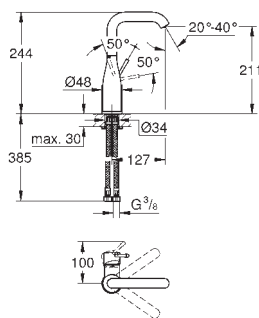

Essence
Single-lever basin mixer 1/2"
L-Size
monobloc installation
metal lever
28 mm ceramic cartridge
with **GROHE SilkMove**
with temperature limiter
GROHE StarLight chrome finish
GROHE EcoJoy mousseur 5.7 l/min
GROHE AquaGuide adjustable mousseur
GROHE FastFixation Plus installation system
swivel spout with mousseur
and stop limiter
smooth body
flexible connection hoses
professional edition

23 541 001	Chrome	4005176313912	235.39

will be replaced by 24 177 001