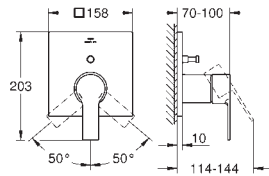

Allure
Single-lever mixer with 2-way diverter
set for final installation for
GROHE Rapido SmartBox 35 600/35 604
GROHE SilkMove 46 mm ceramic cartridge
GROHE StarLight chrome finish
wall escutcheon with **GROHE FastFixation**
(covered escutcheon- and shaft sealing, covered fixing)
metal escutcheon, retroactively 6° adjustable
metal lever
automatic 2-way diverter
flow performance:
outlet B = 27 l/min, outlet C = 27 l/min
without roughing-in-set

35 604 000		4005176698774	142.72
GROHE Rapido SmartBox universal rough-in box for concealed installation			

29 176 001	Chrome	4005176507779	314.91
29 176 GN1	brushed cool sunrise	4005176507618	503.84
29 176 DL1	brushed warm sunset	4005176507670	503.84
29 176 A01	hard graphite	4005176507755	472.35