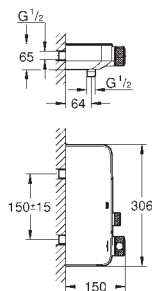

Grotherm SmartControl
Thermostatic shower mixer 1/2"
wall mounted
GROHE CoolTouch prevents scalding on hot surfaces
GROHE StarLight chrome finish
GROHE SafeStop safety button at 38°C
(calibration required)
GROHE SafeStop Plus optional temperature limiter at 43°C included
GROHE TurboStat compact cartridge
with wax thermoelement
GROHE ProGrip with knurl structure
GROHE SmartControl push for ON-OFF, turn for volume adjustment from
EcoJoy to full flow
integrated **GROHE EasyReach** shower tray
shower bottom outlet 1/2"
built-in non return valve
and dirt strainers
protected against backflow

33 849 001	Chrome	4005176409189	347.53
33 849 DC1	supersteel	4005176412783	541.96
33 849 AL1	Brushed Hard Graphite	4005176586200	571.35