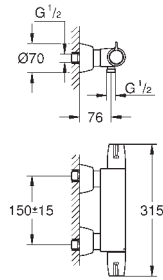

GROHE EUROSMART CARE

Ref. No.	Colour	EAN	Retail Guide Price (£)
34 667 000	Chrome	4005176351570	348.93

Grohtherm Special
Thermostatic shower mixer 1/2"
wall mounted
ergonomic metal wing handles
ceramic headparts 1/2", 90°
GROHE TurboStat compact cartridge
with wax thermoelement
temperature scale handle with pre-adjustable
safety stop between 35°C and 41°C (calibration required)
integrated mixed water shut off
shower bottom outlet 1/2" with
integrated non return-valve
metal temperature safety stop
dirt strainers
GROHE FastFixation for fast exchange of non return valves in connections
100% GROHE CoolTouch consisting of safety
housing + S-unions with CoolTouch escutcheons
GROHE StarLight chrome finish