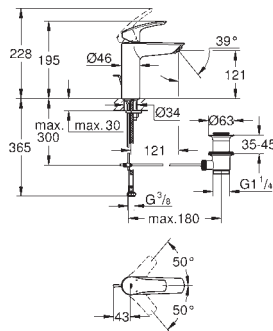

Ref. No.	Colour	EAN	Retail Guide Price (£)
	24 192 003	Chrome	4005176723964	146.99
	Eurosmart Basin mixer 1/2" S-Size Cradle to Cradle Certified Gold monobloc installation metal lever GROHE SilkMove ES 28 mm ceramic cartridge with energy saving function via cold start with temperature limiter GROHE StarLight chrome finish GROHE Zero isolated inner water ways - lead and nickel free within the tap GROHE EcoJoy mousseur 5.7 l/min GROHE FastFixation installation system smooth body flexible connection hoses professional edition			
	23 322 003	Chrome	4005176613302	131.69
	Eurosmart Basin mixer 1/2" M-Size monobloc installation metal lever 28 mm ceramic cartridge with GROHE SilkMove adjustable flow rate limiter with temperature limiter GROHE StarLight chrome finish GROHE EcoJoy mousseur 5.7 l/min GROHE Zero isolated inner water ways - lead and nickel free within the tap GROHE FastFixation installation system pop-up waste set 1 1/4" flexible connection hoses professional edition			
	23 923 003	Chrome	4005176613333	131.69
	ditto, smooth body with push-open pop-up waste set 1 1/4"			
	23 324 003	Chrome	4005176613326	118.39
	ditto, smooth body			
	23 393 30E	Chrome	4005176613340	131.69
	Eurosmart Basin mixer 1/2" M-Size monobloc installation metal lever GROHE SilkMove ES 28 mm ceramic cartridge with energy saving function via cold start adjustable flow rate limiter with temperature limiter GROHE StarLight chrome finish GROHE EcoJoy mousseur 5.7 l/min GROHE Zero isolated inner water ways - lead and nickel free within the tap GROHE FastFixation installation system pop-up waste set 1 1/4" flexible connection hoses professional edition			
	23 395 30E	Chrome	4005176613357	118.39
	ditto, smooth body