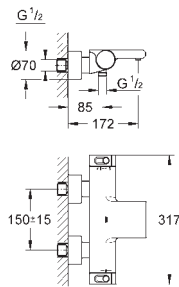

34 174 001	Chrome	4005176926426	479.16

Grotherm 2000
Thermostatic bath/shower mixer 1/2"
wall mounted
100% GROHE CoolTouch consisting of safety housing + S-unions with CoolTouch escutcheons
GROHE StarLight chrome finish
GROHE Aqua Paddle ergonomically shaped handles
GROHE SafeStop safety button at 38°C
(calibration required)
GROHE SafeStop Plus optional temperature limiter at 43°C included
GROHE TurboStat compact cartridge with wax thermoelement
integrated mixed water shut off
GROHE AquaDimmer Eco with multiple function:
- integrated (economy button with economy stop for shower)
- flow control
- diverter: bath/shower
shower bottom outlet 1/2"
GROHE XL Waterfall
flow straightener
built-in non return valves
dirt strainers
protected against backflow
covered S-unions, CoolTouch escutcheons with wall sealing
optional upgrade: GROHE EasyReach shower tray (18 608 001)
GROHE EcoJoy technology for less water and perfect flow