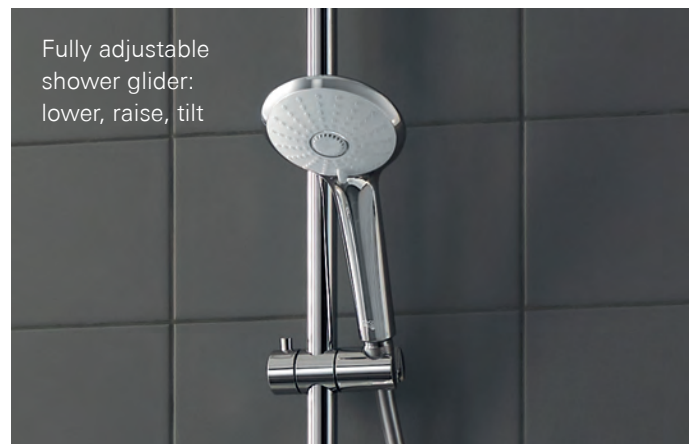

EUPHORIA SMARTCONTROL

YOUR TURN – YOUR SHOWER

We've put a lot of thought into our new GROHE Euphoria SmartControl shower system: the result is a range of features that make the Euphoria more convenient and more enjoyable to use. The shower arm has a swivel function that allows you to rotate the showerhead through 180° to achieve the perfect angle. And the fully adjustable shower holder allows the hand shower to be positioned individually at the ideal height.

We have made the sleek Grohtherm SmartControl body smaller and more compact to offer more space in the shower. And because we want you to enjoy your shower as quickly as possible, we came up with the GROHE QuickFix. This allows the position of the upper bracket to be altered during installation of the shower rail. The advantage: the upper bracket can be installed easily and quickly by utilising existing drilled holes.