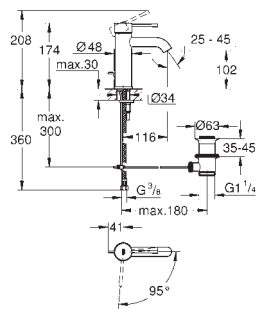

24 180 001	Chrome	4005176698446	165.74

Essence
Basin mixer 1/2"
S-Size
monobloc installation
metal lever
GROHE SilkMove ES 28 mm ceramic cartridge
with energy saving function via cold start
with temperature limiter
GROHE StarLight chrome finish
GROHE EcoJoy mousseur 5.7 l/min
GROHE AquaGuide adjustable mousseur
GROHE FastFixation Plus installation system
pop-up waste set 1 1/4"
flexible connection hoses
professional edition

23 591 001	Chrome	4005176339196	165.74

will be replaced by 24 172