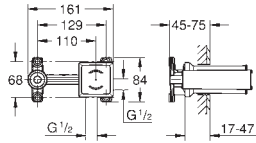

GROHE EUROCUBE

Ref. No.	Colour	EAN	Retail Guide Price (£)
23 200 002		4005176519901	271.62

Single-lever mixer 1/2", concealed body
for 2 hole basin mixer
wall installation
without finishing trim set
GROHE SilkMove 35 mm ceramic cartridge
adjustable flow rate limiter
spout can be positioned on the right or left
installation depth 45 to 75 mm
DR-brass
installation device
allows for waterproofing of wall construction surrounding the concealed body
with sealing sleeve

23 138 000	Chrome	4005176901133	263.27