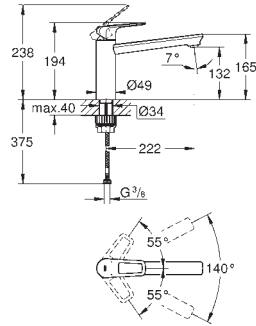

GROHE BAU LINES

Ref. No. Colour EAN Retail Guide Price (£)

31 706 000 Chrome 4005176530449 90.12

BauLoop
Single-lever sink mixer 1/2"
medium spout
monobloc installation
GROHE StarLight chrome finish
GROHE Longlife 35 mm ceramic cartridge
GROHE Zero isolated inner water ways - lead and nickel free within the tap
swivel tubular spout
swivel area 140°
mousseur with coin slot for tool free replacement
flexible connection hoses
GROHE FastFixation Plus installation system
for installation on a max. 40 mm worktop fixation set 48 384 000 is needed