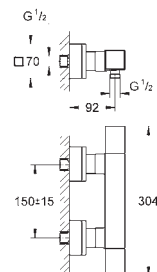

Grohtherm Cube
Thermostatic shower mixer 1/2"
wall mounted
GROHE StarLight chrome finish
GROHE SafeStop safety button at 38°C
(calibration required)
GROHE SafeStop Plus optional temperature limiter at 43°C included
GROHE TurboStat compact cartridge
with wax thermoelement
integrated mixed water shut off
volume handle with **GROHE EcoButton**
(economy button with individually
adjustable economy stop)
ceramic headpart 1/2", 180°
shower bottom outlet 1/2"
built-in non return valves
dirt strainers
protected against backflow
covered S-unions
GROHE EcoJoy technology for less water and perfect flow