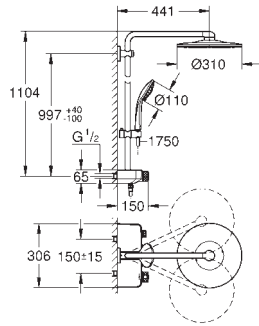

Ref. No.	Colour	EAN	Retail Guide Price (£)
26 507 000	Chrome	4005176457586	1,397.84
26 507 LS0	moon white	4005176457609	1,609.86
26 507 DC0	supersteel	4005176526374	1,880.92
26 507 AL0	Brushed Hard Graphite	4005176557422	2,256.59

Euphoria SmartControl System 310 Duo Shower system with thermostat for wall mounting

Consisting of:

horizontal 450 mm shower arm
upper bracket adjustable for minimal adaption to existing drilling holes
exposed SmartControl thermostat

allows change between:

head shower Rainshower SmartActive 310

2 spray patterns:

GROHE PureRain, ActiveRain

hand shower Euphoria 110 Massage, spray plate white (27 221 001)

3 spray patterns:

Rain, SmartRain, Massage

adjustable height via gliding element

Silverflex shower hose 1750 mm (28 388 000)

GROHE DreamSpray perfect spray pattern

GROHE StarLight chrome finish

GROHE CoolTouch prevents scalding on hot surfaces

GROHE TurboStat compact cartridge

with wax thermoelement

GROHE ProGrip with knurl structure

GROHE EcoJoy technology for less water and perfect flow

- GROHE SafeStop at 38°C

GROHE SafeStop Plus optional temperature limiter at 43°C included

GROHE SmartControl push for ON-OFF, turn for volume adjustment from

EcoJoy to full flow

integrated **GROHE EasyReach** shower tray

SpeedClean anti-limescale system

Inner WaterGuide for a longer life

Twistfree preventing the hose from twisting

suitable for instantaneous heaters from 18 kW/h

minimum flow rate 7 l/min.