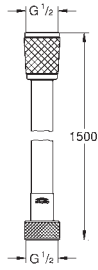

GROHE SHOWER HOSES

Ref. No.	Colour	EAN	Retail Guide Price (£)

45 973 001	Chrome	4005176442919	12.36

Relaxaflex
Shower hose 1500
1500 mm
smooth surface for easy cleaning
tensile strength 500 N
pressure resistance up to 5 bar
heat resistance 70°C
AntiFold bendproof
universal connection G 1/2" x 1/2"
GROHE StarLight chrome finish
minimum order quantity 10 pieces