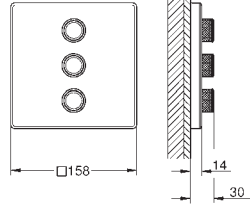

GROHE GROHTHERM SMARTCONTROL

Ref. No.	Colour	EAN	Retail Guide Price (£)

29 158 LS0	moon white	4005176413612	578.06

**Grotherm SmartControl
Triple volume control trim**

set for final installation for
GROHE Rapido SmartBox 35 600/35 604/35 601
metal wall escutcheon with **GROHE FastFixation** (covered escutcheon
and shaft sealing, covered fixing), retroactively 6° adjustable
10 mm thin profile escutcheon

GROHE StarLight finish
GROHE SmartControl push for ON-OFF, turn for volume adjustment from
EcoJoy to full flow
exchangeable symbols
GROHE ProGrip with knurl structure
multiple outlets can be run simultaneously
cover plate in moon white acrylic glass

without roughing-in-set

flow performance:
outlet D = 28 l/min
outlet E = 28 l/min
outlet A = 28 l/min
outlet D+E+A = 65 l/min
optional flow reducer for CALGreen compliance included

35 604 000		4005176698774	142.72
GROHE Rapido SmartBox universal rough-in box for concealed installation			

29 118 000	Chrome	4005176412240	608.04
29 118 DC0	supersteel	4005176455032	748.15
29 118 GL0	cool sunrise	4005176492976	822.23
29 118 GN0	brushed cool sunrise	4005176492983	877.79
29 118 DA0	warm sunset	4005176492990	822.23
29 118 DL0	brushed warm sunset	4005176493003	877.79
29 118 A00	hard graphite	4005176493010	822.23
29 118 AL0	Brushed Hard Graphite	4005176455049	844.04