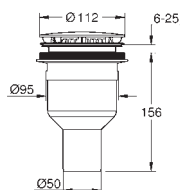

Acrylic shower tray 800 x 1000

dimensions: 800 x 1000 mm
depth: 30 mm
material: acrylic
diameter of waste outlet: 90 mm
recommended GROHE waste sets: 49 533 000 (vertical) and 49 534 000 (horizontal), sold separately
recommended installation material:
MEPA universal shower tray base unit BW 5 (# 150130) and wall rails for shower trays (# 190032)
or
MEPA mounting frame SF (# 150183)
rim sealing (# 180040)
recommended Poresta installation set # 17014412
recommended Schedel installation set SD 90082

49 533 000	Chrome	4005176478475	39.23
49 533 SH0	alpine white	4005176560033	60.16