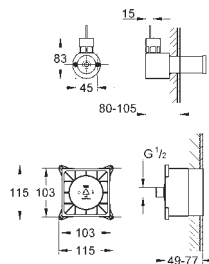

29 074 000		4005176918469	493.29

GROHE F-digital Deluxe

Rough-in set steam generator

for use with steam module (36 362 000 or 27 934 000)

Consisting of:

- 1 rough-in box for steam outlet (115 x 115 x 49-77 mm)

- 1 rough-in box for temperature sensor (58 x 83 x 80-105 mm)

- 1 cable extension temperature sensor, 5 m

- 1 cable extension steam generator, 5 m