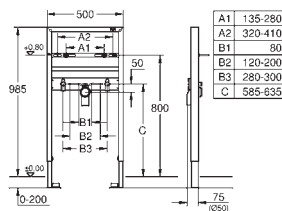

Rapid SL
Element for wash basin, single hole installation
1.0 m finished installation height
for on-the-wall installations or studded walls
Includes
wash basin fixing bolts with
fixing device for ceramic
HT-outlet bend Ø 50 mm
seal Ø 32 mm
for on-the-wall installation please order wall brackets 38 558 00M (sold
separately)