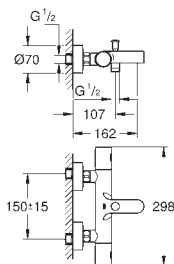

GROHE GROHTHERM 800 COSMOPOLITAN

Ref. No.	Colour	EAN	Retail Guide Price (£)

34 766 000	Chrome	4005176612039	309.40

Grotherm 800 Cosmopolitan
Thermostatic bath/shower mixer 1/2"
wall mounted
GROHE StarLight chrome finish
GROHE MetalGrip ergonomically shaped metal handles
GROHE SafeStop safety button at 38°C
(calibration required)
GROHE SafeStop Plus optional temperature limiter at 43°C included
GROHE TurboStat compact cartridge with wax thermoelement
integrated mixed water shut off
automatic diverter: bath/shower volume handle with **GROHE EcoButton** (economy button with individually adjustable economy stop)
ceramic headpart 1/2", 180°
shower bottom outlet 1/2" mousseur
built-in non return valves
dirt strainers
protected against backflow
S-unions
metal escutcheon
GROHE EcoJoy technology for less water and perfect flow

34 770 000	Chrome	4005176612077	303.36