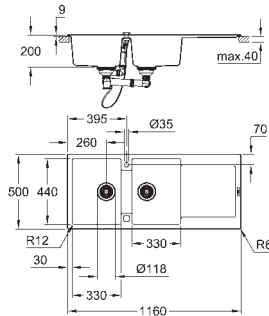

GROHE COMPOSITE SINKS

Ref. No.	Colour	EAN	Retail Guide Price (£)

31 647 AT0	granite gray	4005176521232	478.27
31 647 AP0	granite black	4005176521225	478.27

K500

Composite sink with drainer
model: K500 80-C 116/50 2.0 rev
mounting type: top mount
material: quartz composite

GROHE Whisper

min. cabinet size: 800 mm
dimensions: 1160 x 500 mm
1 bowl: 330 x 440 x 200 mm
2 bowl: 330 x 440 x 200 mm
outer radius: R6, inner bowl radius: R12

GROHE FastFixation installation system

sink mountable left or right
cut-out: 1140 x 480 mm
drainer: automatic waste fitting
accessories included: automatic waste fitting with rotary handle, waste kit, basket strainer waste, mounting set
optional push to open excenter (40 986 SD0)
amount of fasteners included (top mount): 12

31 648 AT0	granite gray	4005176521256	365.81
31 648 AP0	granite black	4005176521249	365.81