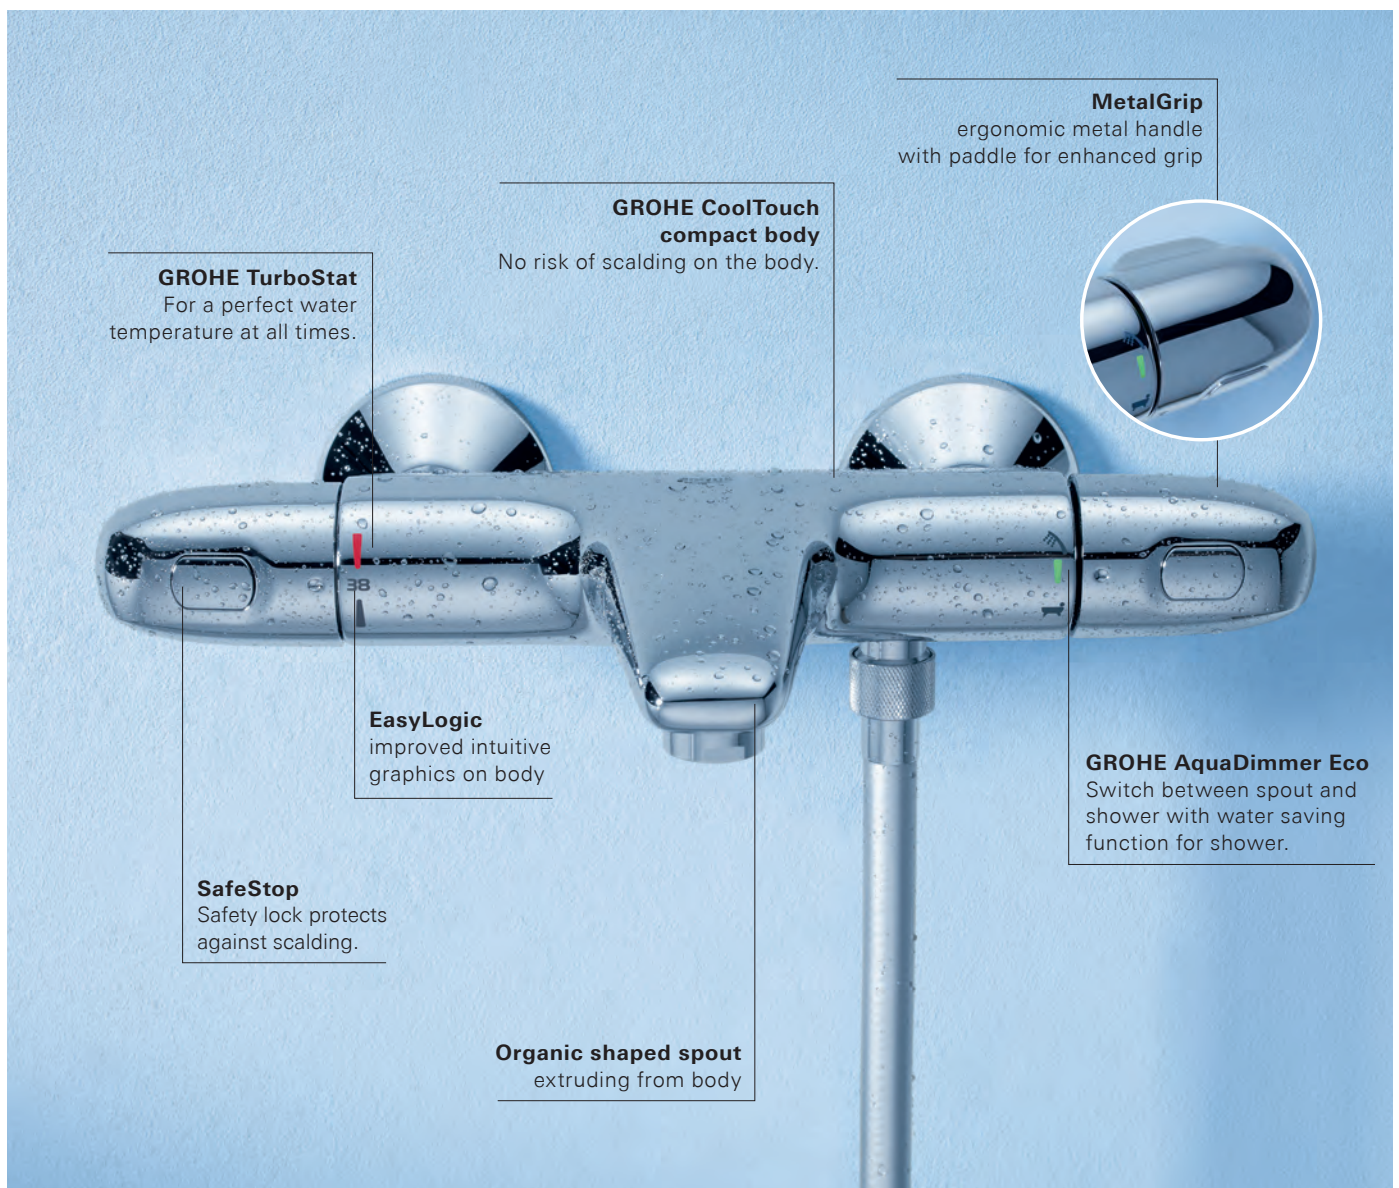

GROHTHERM 1000

ULTIMATE COMFORT WITH GROHE COOLTOUCH.

Enjoy taking a refreshing shower more than ever before. The Grohtherm 1000 with contemporary design offers a GROHE CoolTouch compact body, ergonomically shaped metal handles, GROHE TurboStat technology and water-saving eco functions.