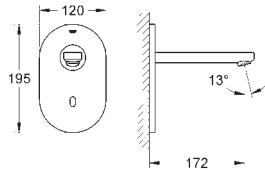

GROHE BLUETOOTH MONITORING

Ref. No.	Colour	EAN	Retail Guide Price (£)

36 410 000	Chrome	4005176320545	686.38

**Euroeco Cosmopolitan E Bluetooth
Infra-red electronic basin tap**

with infrared sensor and Bluetooth module for bi-directional communication for monitoring, configuration and service purpose
with transformer 100-240 V AC, 50-60 Hz, 6.75 V DC
set for final installation for concealed fitting box
36 336 001/36 337 001

GROHE StarLight finish

GROHE EcoJoy technology for less water and perfect flow
laminar flow straightener 9 l/min
chrome escutcheon and spout
projection 172 mm

with Bluetooth 4.0* for wireless data communication

for Apple** and Android devices

Bluetooth range (max. 10 m) varies depending on materials used and walls

between transmitter and receiver

monitoring

password protected products

app detects all Bluetooth products in range

auto flush cycles and timing last auto flush

usage per day over 30 days

thermal disinfection cycles and timings last disinfection

configuration

detection range and shut off delay

auto flush

thermal disinfection

cleaning mode

2 on/off timers

identification by name

service

send and save 3 profiles

reset to factory or user settings

hard and software version

CE approved

noise classification 1 in accordance

with DIN4109

Mobile devices and GROHE IR Remote App*** are not included in delivery and have to be ordered separately via an authorised Apple store/store/iTunes or Google Play store.

* The Bluetooth word mark and logos are registered trademarks owned by Bluetooth SIG, Inc. and any use of such marks by Grohe AG is under license. Other trademarks and trade names are those of their respective owners.

** Apple, the Apple logo, iPod, iPod Touch, iPhone and iTunes are trademarks of Apple Inc., registered in the U.S. and other countries. Apple is not responsible for the function of this device or its compliance with safety and regulatory standards

*** Available for free via iTunes app or Google Play store.

36 337 001		4005176595417	146.24

**Euroeco Cosmopolitan E
Concealed mounting box**

wall installation
for installation with pre-mixed or cold water

suitable for IR-sets for final installation

stop valve

connection housing for power supply

suitable for

36 410 000, 36 334 SD0, 36 335 SD0, 36 273 000

allows for waterproofing of wall construction surrounding the concealed body

with sealing sleeve