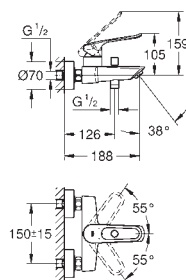

25 241 003 Chrome 4005176644221 149.87

Eurosmart Single-lever bath/shower mixer 1/2"
wall mounted
loop metal lever
GROHE SilkMove 35 mm ceramic cartridge
adjustable flow rate limiter
with temperature limiter
automatic diverter: bath/shower
mousseur
integrated non-return valve
in the shower outlet 1/2"
S-unions
metal wall escutcheons
protected against backflow
professional edition