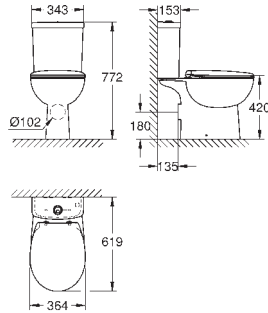

GROHE BAU CERAMIC

Ref. No.	Colour	EAN	Retail Guide Price (£)

39 604 000	alpine white	4005176524486	421.18

Bau Ceramic Bundle close coupled WC
Consisting of:
Bau Ceramic floor standing toilet with horizontal outlet (39 349 000)
wash down
rimless
horizontal outlet
flush volume 6/3 l
including fixation set
sanitary ware
Bau Ceramic exposed flushing cistern (39 436 000)
bottom inlet
inlet and outlet concealed
including flushing set & button
sanitary ware
Bau Ceramic WC seat (39 493 000)
with lid
quick release function
detachable
material: Duroplast
including fixation set
4 pieces per pallet

39 648 SH0	alpine white	4005176575310	316.14