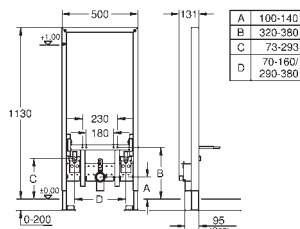

Rapid SL
Element for bidet, 1.13 m installation height
vertical support for ceramics with small bearing area (< 205 mm)
for on-the-wall installations or studded walls
height adjustable fitting connections

Includes:
bidet fixing bolts
HT-outlet bend Ø 50 mm, seal Ø 32 mm
2 noise protected fitting connections 1/2"
fixing material for bidet
for on-the-wall installation please order wall brackets 38 558 00M (sold separately)