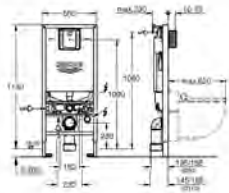

GROHE RAPID SLX

Ref. No.	Colour	EAN	Retail Guide Price (£)

39 598 000		4005176527517	371.46

Rapid SLX

3-in-1 set for WC, 1.13 m installation height

flushing cistern GDx, 6 l

Consisting of:

Rapid SLX element for WC (39 596 000) with integrated power socket

Rapid SL front wall brackets (38 558 00M)

WC set for noise protection (37 131 000)

including flow manager