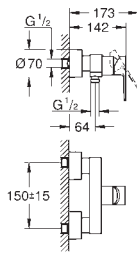

GROHE LINEARE

Ref. No.	Colour	EAN	Retail Guide Price (£)
33 865 001	Chrome	4005176409202	347.52
33 865 DC1	supersteel	4005176412790	448.13
33 865 AL1	Brushed Hard Graphite	4005176586217	447.62

Lineare
Single-lever shower mixer 1/2"
wall mounted
metal lever
GROHE SilkMove 35 mm ceramic cartridge
with temperature limiter
GROHE StarLight chrome finish
shower outlet 1/2"
integrated non-return valve
covered S-unions
protected against backflow

34 719 000	Chrome	4005176457654	473.46