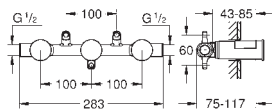

Two-handle basin mixer
concealed body, 1/2"
for 3-hole basin mixer
wall installation
without finishing trim set
DR-brass
installation device
allows for waterproofing of wall construction surrounding the concealed body
with sealing sleeve