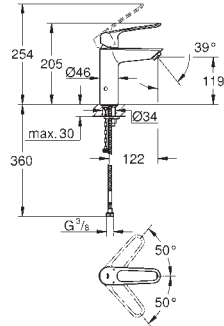

GROHE EUROSMART CARE

Ref. No. Colour EAN Retail Guide Price (£)

23 987 003 Chrome 4005176644344 211.46

Eurosmart Basin mixer 1/2" M-Size
thermostatic scalding protection
maximum temperature adjustable
thermal disinfection without re-adjustment of temperature
tool for thermal disinfection included
monobloc installation
loop metal lever
28 mm ceramic cartridge
with **GROHE SilkMove**
adjustable flow rate limiter
built-in non return valves
dirt strainers
GROHE Zero isolated inner water ways - lead and nickel free within the tap
GROHE EcoJoy 4.2 l/min laminar flow straightener
GROHE FastFixation installation system
smooth body
flexible connection hoses
max. pressure differential 5:1
professional edition