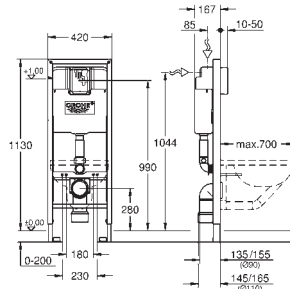

## Rapid SL

**Element for WC, 1.13 m installation height, 0.42 m width**  
with flush cistern 6 - 3 l