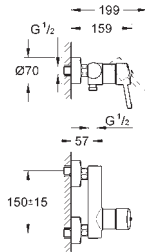

Concetto
Single-lever shower mixer 1/2"
wall mounted, metal lever
GROHE SilkMove 46 mm ceramic cartridge
GROHE StarLight chrome finish
adjustable flow rate limiter
shower bottom outlet 1/2" with
integrated non return-valve, S-unions
protected against backflow
optional temperature limiter (46 308 000)
noise classification 1 in accordance
with DIN4109

34 765 000	Chrome	4005176612022	237.48