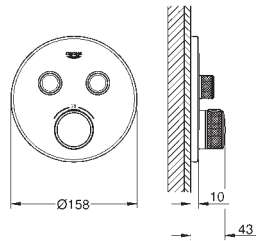

GROHE GROHTHERM SMARTCONTROL

Ref. No.	Colour	EAN	Retail Guide Price (£)
29 119 000	Chrome	4005176412257	701.29
29 119 DC0	supersteel	4005176455056	917.11
29 119 GL0	cool sunrise	4005176493041	896.30
29 119 GN0	brushed cool sunrise	4005176493058	955.58
29 119 DA0	warm sunset	4005176493065	896.30
29 119 DL0	brushed warm sunset	4005176493072	955.58
29 119 A00	hard graphite	4005176493089	896.30
29 119 AL0	Brushed Hard Graphite	4005176455063	919.02

Grotherm SmartControl

Thermostat for concealed installation with 2 valves

set for final installation for

GROHE Rapido SmartBox 35 600/35 604

metal wall escutcheon with **GROHE FastFixation** (covered escutcheon and shaft sealing, covered fixing), retroactively 6° adjustable

GROHE StarLight chrome finish

GROHE SmartControl push for ON-OFF, turn for volume adjustment from EcoJoy to full flow

exchangeable symbols

GROHE TurboStat compact cartridge

with wax thermoelement

GROHE ProGrip with knurl structure

GROHE SafeStop safety button at 38°C

(calibration required)

GROHE SafeStop Plus optional temperature limiter at 43°C or 46°C included

built-in non return valve

and dirt strainers

multiple outlets can be run simultaneously

without roughing-in-set

flow performance:

outlet B = 24 l/min

outlet C = 26 l/min

outlet B+C = 29 l/min

35 604 000

4005176698774

142.72

GROHE Rapido SmartBox universal rough-in box for concealed installation

29 120 000 Chrome 4005176412264 794.51

Grotherm SmartControl

Thermostat for concealed installation with 2 valves and integrated shower holder

set for final installation for

GROHE Rapido SmartBox 35 600/35 604

metal wall escutcheon with **GROHE FastFixation** (covered escutcheon and shaft sealing, covered fixing), retroactively 6° adjustable

GROHE StarLight chrome finish

GROHE SmartControl push for ON-OFF, turn for volume adjustment from EcoJoy to full flow

exchangeable symbols

GROHE TurboStat compact cartridge

with wax thermoelement

GROHE ProGrip with knurl structure

GROHE SafeStop safety button at 38°C

(calibration required)

GROHE SafeStop Plus optional temperature limiter at 43°C or 46°C included

built-in non return valve

and dirt strainers

multiple outlets can be run simultaneously

integrated shower union with shower outlet 1/2"

without roughing-in-set

flow performance:

outlet B = 24 l/min

hand shower = 12 l/min

outlet B + hand shower = 27 l/min