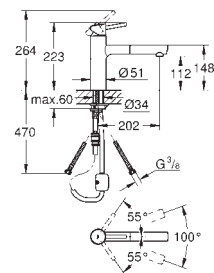

31 129 001	Chrome	4005176886744	291.34
31 129 DC1	supersteel	4005176891021	371.18

Concetto
Single-lever sink mixer 1/2"
medium spout
monobloc installation
GROHE StarLight finish
GROHE SilkMove 35 mm ceramic cartridge
pull out mousseur spout
adjustable flow rate limiter
swivel cast spout
swivel area 100°
protected against backflow
flexible connection hoses
rapid installation system