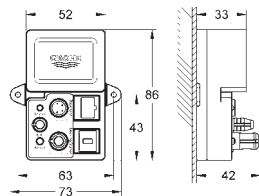

Bluetooth transmitter power supply: 12 V

Bluetooth transmitter frequency: 2.4 GHz

Bluetooth range (max. 10 m) varies depending on materials used and walls

between transmitter and receiver

requires Base Unit Box 2.0 (36 397 000) or Base Unit Box 4.0 (26 374 000) – to be ordered separately

Bluetooth-enabled device (Bluetooth V2.1 or higher) necessary

System requirements

Android operating system: as of release 2.3.3

pixel density: 160 dpi minimum

display resolution: 320 x 470 pixels per inch

System requirements

Apple

iPod touch 4/5, iPhone 4/5, iPad/ iPad mini**

Apple operating system: as of release iOS 6.0 and above

Mobile devices and GROHE SPA F-digital deluxe App*** are not included in delivery and have to be ordered separately via an authorised Apple store/store/ iTunes or Google Play store.

* The Bluetooth word mark and logos are registered trademarks owned by Bluetooth SIG, Inc. and any use of such marks by Grohe AG is under license. Other trademarks and trade names are those of their respective owners.

** Apple, the Apple logo, iPod, iPod Touch, iPhone and iTunes are trademarks of Apple Inc., registered in the U.S. and other countries. Apple is not responsible for the function of this device or its compliance with safety and regulatory standards.

*** Available for free via iTunes app or Google Play store.