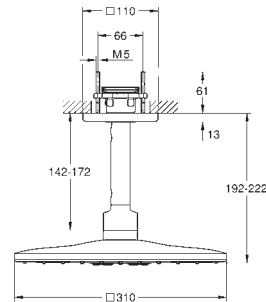

26 481 000	Chrome	4005176425219	699.64
26 481 DC0	supersteel	4005176526268	884.24
26 481 GN0	brushed cool sunrise	4005176557408	1,074.61
26 481 DL0	brushed warm sunset	4005176557378	1,074.61
26 481 A00	hard graphite	4005176557330	1,010.72
26 481 AL0	Brushed Hard Graphite	4005176557347	1,074.61

Rainshower SmartActive 310 Cube
Head shower set ceiling 142 mm, 2 sprays

Consisting of:

head shower Rainshower SmartActive 310 Cube

2 spray patterns:

GROHE PureRain, ActiveRain

142 mm ceiling shower arm

GROHE DreamSpray perfect spray pattern

GROHE StarLight chrome finish

SpeedClean anti-limescale system

Inner WaterGuide for a longer life

requires rough-in set 26 483 000 or 26 484 000 - to be ordered separately

26 481 LS0	moon white	4005176425950	907.43
ditto, head shower with white spray plate