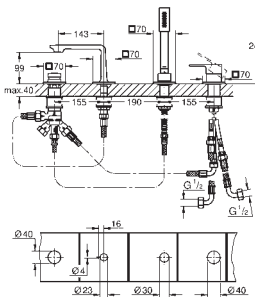

19 316 001	Chrome	4005176513954	1,238.62
19 316 GN1	brushed cool sunrise	4005176513770	1,981.78
19 316 DL1	brushed warm sunset	4005176513831	1,981.78
19 316 A01	hard graphite	4005176513930	1,857.92

Allure
4-hole single-lever bath combination
for installation under tiled surround
GROHE StarLight chrome finish
single lever mixer operating element
diverter bath/shower
Sena hand shower 6.6 l/min
shower hose 2000 mm
optional baseframes for installation: 29 037 001/29 037 002