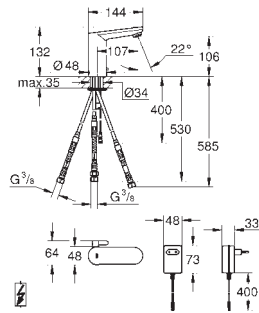

Eurosmart Cosmopolitan E
Infra-red electronic basin mixer with mixing device and adjustable temperature limiter
with infrared sensor for bi-directional communication for monitoring, configuration and servicing
without power supply 36 338 000 (required)
for use with displacement water heater
fixed build in static flow limiter 5 l/min on the hose connection
non-return valve
dirt strainers
flexible connection hoses
with integrated solenoid valve
rapid installation system
7 pre-set programs
auto flush
thermal disinfection
cleaning mode
additional functions and precise settings by remote control 36 407
CE approved
type of protection faucet IP 59K
min. recommended pressure 1.0 bar

36 386 001	Chrome	4005176311673	817.89