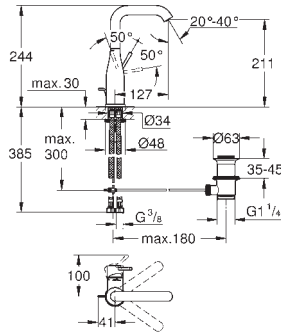

Ref. No.	Colour	EAN	Retail Guide Price (£)

24 174 001	Chrome	4005176698330	249.30
24 174 DC1	supersteel	4005176711565	354.76
24 174 GL1	cool sunrise	4005176711596	380.13
24 174 GN1	brushed cool sunrise	4005176711602	405.46
24 174 DA1	warm sunset	4005176711558	380.13
24 174 DL1	brushed warm sunset	4005176711572	405.46
24 174 A01	hard graphite	4005176711527	380.13
24 174 AL1	Brushed Hard Graphite	4005176711534	405.46

Essence
Single-lever basin mixer 1/2"
L-Size
monobloc installation
metal lever
28 mm ceramic cartridge
with **GROHE SilkMove**
with temperature limiter
GROHE StarLight chrome finish
GROHE EcoJoy mousseur 5.7 l/min
GROHE AquaGuide adjustable mousseur
GROHE FastFixation Plus installation system
swivel spout with mousseur
and stop limiter
pop-up waste set 1 1/4"
flexible connection hoses
professional edition

32 628 001	Chrome	4005176306983	249.30
32 628 DC1	supersteel	4005176369940	354.76
32 628 GL1	cool sunrise	4005176407369	380.13
32 628 GN1	brushed cool sunrise	4005176419645	405.46
32 628 DA1	warm sunset	4005176407352	380.13
32 628 DL1	brushed warm sunset	4005176419652	405.46
32 628 A01	hard graphite	4005176407376	380.13
32 628 AL1	Brushed Hard Graphite	4005176407383	405.46

will be replaced by 24 174

24 177 001	Chrome	4005176698408	235.39