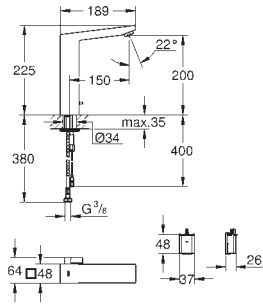

GROHE EUROCUBE

Ref. No.	Colour	EAN	Retail Guide Price (£)
36 441 000	Chrome	4005176415630	905.45
36 441 DC0	supersteel	4005176686818	1,172.11
36 441 AL0	Brushed Hard Graphite	4005176686825	1,352.42

Eurocube E
Infra-red electronic basin mixer 1/2" with mixing device and adjustable temperature limiter
with infrared sensor for bi-directional communication for monitoring, configuration and servicing
6V lithium battery, type CR-P2
battery lifetime approx. 7 years (150 actuations a day)
GROHE StarLight chrome finish
laminar spray regulator 5.7 l/min
flexible connection hoses
non-return valve
dirt strainers
with integrated solenoid valve
external battery
rapid installation system
multistage battery status display
7 pre-set programs
auto flush
thermal disinfection
cleaning mode
additional functions and precise settings
by remote control 36 407
CE approved
noise classification 1 in accordance with DIN4109
type of protection faucet IP 59K

20 351 000	Chrome	4005176901041	374.69
20 351 DC0	supersteel	4005176525001	513.59
20 351 AL0	Brushed Hard Graphite	4005176584688	586.43