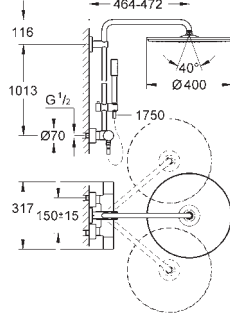

GROHE RAINSHOWER® SYSTEM

Ref. No.	Colour	EAN	Retail Guide Price (£)

27 174 001	Chrome	4005176877162	1,609.87

Rainshower System 400
Shower system with thermostat for wall mounting
horizontal swivable 450 mm projection shower arm
exposed thermostatic shower
with Aquadimmer function
allows change between:
Rainshower Cosmopolitan 400 head shower (28 778 000)
material: metal
with ball joint
rotation angle $\pm 20^\circ$
hand shower Sena Stick (28 034 000)
adjustable height via gliding element
(12 140 000)
shower hose 1.750 mm (28 025 000)
GROHE TurboStat compact cartridge
with wax thermoelement
GROHE SafeStop safety button at 38°C
(calibration required)
GROHE SafeStop Plus optional temperature limiter at 43°C included
GROHE CoolTouch
GROHE DreamSpray perfect spray pattern
GROHE StarLight chrome finish
SpeedClean anti-limescale system
Inner WaterGuide for a longer life