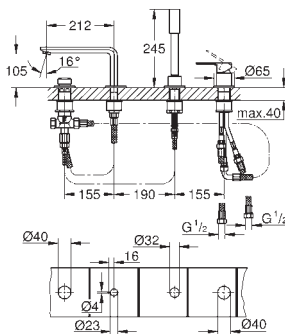

19 577 001	Chrome	4005176409233	803.71
19 577 DC1	supersteel	4005176412820	1,469.88
19 577 EN1	brushed nickel	4005176413018	1,743.18
19 577 AL1	Brushed Hard Graphite	4005176586224	1,549.06

Lineare
4-hole single-lever bath combination
GROHE SilkMove 35 mm ceramic cartridge
with temperature limiter
GROHE StarLight chrome finish
pre-assembled spout fixing
single lever mixer operating element
metal lever
bath inlet with mousseur
diverter bath/shower
hand shower Sena Stick (26 465)
metal shower hose 2000 mm (always chrome for any colour of the set)
flexible connection hoses
connection for shower hose
protected against backflow
for use with 29 037 000