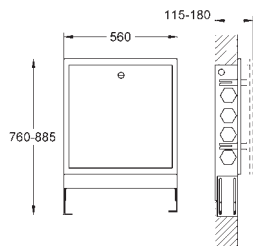

GROHE F-digital Deluxe

Rough-in set base unit box

for use with base unit box (26 374 000 or 36 397 000)

550 x 700 x 110 mm

height (100 mm) and depth (50 mm) adjustable

with adjustable front frame for installation in wall niches

with adjustable front frame for installation in wall niches

galvanized and powder coated (RAL 9010, pure white) steel plate

1 mm thick steel plate

with two mounting rails and elbow for power outlets

and mounting materials

47 837 000		4005176918490	97.51

GROHE F-digital Deluxe

Cable extension steam generator, 5 m

extension between base unit box (26 374 000 or 36 397 000) and

steam generator (36 362 000 or 27 934 000)

cable extension up to 10 m