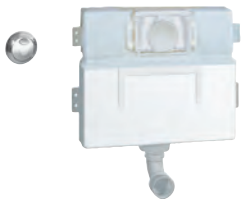

Eau2 WC Flushing cistern 0.82 m 6 l / 3 l, Dual Flush
water supply from left/right or back with angle stop valve 1/2" and flush pipe
fixing brackets
min. recommended pressure 0.2 bar
air button front/top actuation
extended hose length for flexibility when positioning the actuation
sleek and minimal styling allows the button to be fitted in any 360° orientation
GROHE EcoJoy technology for less water and perfect flow

39 053 000   4005176935978   97.51