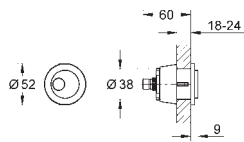

39 056 000	Chrome	4005176936302	25.37
------------	--------	---------------	-------

**Round push button actuation Ø 50 mm with Eco button**  
 in combination with bath furniture  
 for combination with flushing cistern 39 053 000 & 39 054 000  
 for walls 18 -24 mm thickness  
**GROHE StarLight** chrome finish