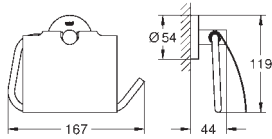

GROHE ESSENTIALS

Ref. No.	Colour	EAN	Retail Guide Price (£)
40 367 001	Chrome	4005176326387	30.72
40 367 DC1	supersteel	4005176412455	42.90
40 367 BE1	polished nickel	4005176430220	46.07
40 367 EN1	brushed nickel	4005176326394	49.26
40 367 GL1	cool sunrise	4005176429477	46.07
40 367 GN1	brushed cool sunrise	4005176429927	49.26
40 367 DA1	warm sunset	4005176429323	46.07
40 367 DL1	brushed warm sunset	4005176430077	49.26
40 367 A01	hard graphite	4005176429620	46.07
40 367 AL1	Brushed Hard Graphite	4005176429774	49.26

Essentials

Toilet roll holder

material: metal
with cover
concealed fastening

GROHE StarLight chrome finish

suitable for screwing (including screws and dowels) or gluing (glue 40 915 000 sold separately)