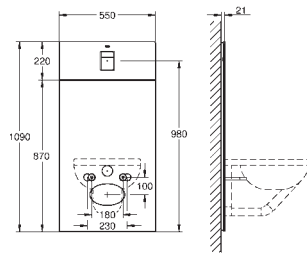

## Glass Cover Skate Cosmopolitan for Rapid SL 1.13 m with flushing cistern GD 2

for connecting shower toilet Sensia Arena or common wall-hung WCs  
for tiled/plastered walls

two-piece glass cover made of tempered safety glass (8 mm)