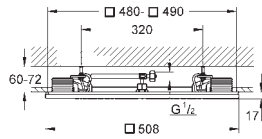

GROHE F-DIGITAL DELUXE

Ref. No.	Colour	EAN	Retail Guide Price (£)

27 865 000	Chrome	4005176918179	5,388.25

Rainshower F-Series 20" Ceiling shower with light, 1 spray

Rain
508 x 508 x 59 mm
material: metal
full spectrum LED: soft light with changing rainbow colours
individually adjustable: permanent lighting with colour selection
power supply for light 12 V DC
CE approved

GROHE DreamSpray perfect spray pattern

GROHE StarLight chrome finish

SpeedClean anti-limescale system

suitable for instantaneous heater

requires rough-in set (29 069 000), F-digital Deluxe base unit box (36 397 000), Bluetooth unit (36 371 000) and various cable connections – all to be ordered separately due to installation situation.

this product contains built-in LED lamps, which

cannot be changed: energy efficiency class: A+

For detailed planning and product information please contact your local GROHE Customer Service.