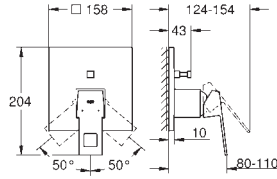

Ref. No.	Colour	EAN	Retail Guide Price (£)
24 062 000	Chrome	4005176465697	251.83
24 062 DC0	supersteel	4005176553905	317.28
24 062 AL0	Brushed Hard Graphite	4005176585579	362.96

Eurocube
Single-lever mixer with 2-way diverter
set for final installation for
GROHE Rapido SmartBox 35 600/35 604
GROHE SilkMove 46 mm ceramic cartridge
wall escutcheon with **GROHE FastFixation**
(covered escutcheon- and shaft sealing, covered fixing)
metal escutcheon, retroactively 6° adjustable
metal lever
automatic 2-way diverter
flow performance:
outlet B = 27 l/min, outlet C = 27 l/min
without roughing-in-set

35 604 000		4005176698774	142.72
GROHE Rapido SmartBox universal rough-in box for concealed installation			

24 094 000	Chrome	4005176480638	280.80
24 094 DC0	supersteel	4005176574047	354.32
24 094 AL0	Brushed Hard Graphite	4005176585593	404.94