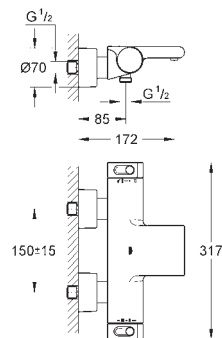

GROHE GROHTHERM 2000

Ref. No.	Colour	EAN	Retail Guide Price (£)

34 466 001	Chrome	4005176926440	493.29

Grohtherm 2000
Thermostatic bath/shower mixer 1/2"
wall mounted
100% GROHE CoolTouch consisting of safety housing + S-unions with CoolTouch escutcheons
GROHE StarLight chrome finish
GROHE Aqua Paddle ergonomically shaped handles
GROHE SafeStop safety button at 38°C
(calibration required)
GROHE SafeStop Plus integrated temperature limiter at max 50°C
GROHE TurboStat compact cartridge with wax thermoelement
integrated mixed water shut off
GROHE AquaDimmer Eco with multiple function:
- integrated (economy button with economy stop for shower)
- flow control
shower bottom outlet 1/2"
- diverter: bath/shower
GROHE XL Waterfall
flow straightener
built-in non return valves
dirt strainers
protected against backflow
covered S-unions, CoolTouch escutcheons with wall sealing
optional upgrade: GROHE EasyReach shower tray (18 608 001)
integrated flow limiter 14 l/min in the shower outlet
GROHE EcoJoy technology for less water and perfect flow