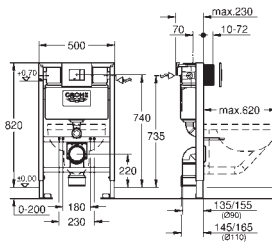

38 885 000	Chrome	4005176879609	489.91

Rapid SL
4-in-1 set for WC, 0.82 m installation height
with flushing cistern 6 - 3 I

Consisting of:
Rapid SL element for WC (38 526 000)
Skate Cosmopolitan flush plate, chrome (38 732 000)
GROHE Fresh retro-fit set (38 796 000)
Rapid SL front wall brackets (38 558 00M)