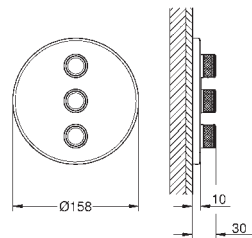

Grotherm SmartControl

Triple volume control trim

set for final installation for

GROHE Rapido SmartBox 35 600/35 604/35 601

metal wall escutcheon with **GROHE FastFixation** (covered escutcheon and shaft sealing, covered fixing), retroactively 6° adjustable

10 mm thin profile escutcheon

GROHE StarLight chrome finish

GROHE SmartControl push for ON-OFF, turn for volume adjustment from

EcoJoy to full flow

exchangeable symbols

GROHE ProGrip with knurl structure

multiple outlets can be run simultaneously

without roughing-in-set

flow performance:

outlet D = 28 l/min

outlet E = 28 l/min

outlet A = 28 l/min

outlet D+E+A = 65 l/min

35 604 000

4005176698774

142.72

GROHE Rapido SmartBox universal rough-in box for concealed installation