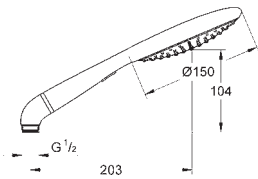

GROHE RAINSHOWER

Ref. No.	Colour	EAN	Retail Guide Price (£)

27 272 000	Chrome	4005176860836	139.93

Rainshower Solo 150
Hand shower 2 sprays
Rain, SmartRain
Eco function (reduction of flow rate)
Elbow adapter for the combination of handshowers with shower sets
GROHE EcoJoy technology for less water and perfect flow
GROHE DreamSpray perfect spray pattern
GROHE StarLight chrome finish
SpeedClean anti-limescale system
Inner WaterGuide for a longer life
Universal Mounting System. Fits all standard shower hoses