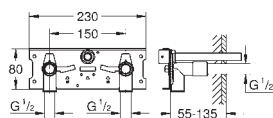

Mobile devices and GROHE IR Remote App*** are not included in delivery and have to be ordered separately via an authorised Apple store/store/iTunes or Google Play store.

* The Bluetooth word mark and logos are registered trademarks owned by Bluetooth SIG, Inc. and any use of such marks by Grohe AG is under license. Other trademarks and trade names are those of their respective owners.

** Apple, the Apple logo, iPod, iPod Touch, iPhone and iTunes are trademarks of Apple Inc., registered in the U.S. and other countries. Apple is not responsible for the function of this device or its compliance with safety and regulatory standards

*** Available for free via iTunes app or Google Play store.

COMMERCIAL FITTINGS

39 383 000		4005176356926	68.91

Eurosmart Cosmopolitan E
Thermostatic 230 V connection set
fitting support
2 fitting connections DN 15
power supply connector
wall installation
for use with Eurosmart Cosmopolitan E thermostat 230 V