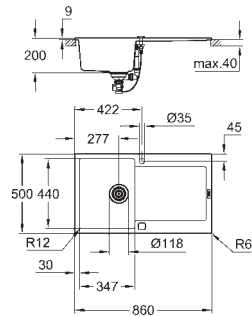

GROHE COMPOSITE SINKS

Ref. No.	Colour	EAN	Retail Guide Price (£)

31 644 AT0	granite gray	4005176521171	382.61
31 644 AP0	granite black	4005176521164	382.61

K500

Composite sink with drainer
model: K500 50-C 86/50 1.0 rev
mounting type: top mount
material: quartz composite

GROHE Whisper

min. cabinet size: 500 mm
dimensions: 860 x 500 mm
1 bowl: 347 x 440 x 200 mm
outer radius: R6, inner bowl radius: R12

GROHE FastFixation installation system

sink mountable left or right
cut-out: 840 x 480 mm
drainer: automatic waste fitting
accessories included: automatic waste fitting with rotary handle, waste kit, basket strainer waste, mounting set
optional push to open excenter (40 986 SD0)
amount of fasteners included (top mount): 12

31 645 AT0	granite gray	4005176521195	399.42
31 645 AP0	granite black	4005176521188	399.42