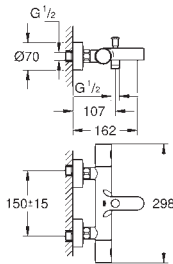

34 766 000	Chrome	4005176612039	309.40

Grohtherm 800 Cosmopolitan
Thermostatic bath/shower mixer 1/2"
wall mounted
GROHE StarLight chrome finish
GROHE MetalGrip ergonomically shaped metal handles
GROHE SafeStop safety button at 38°C
(calibration required)
GROHE SafeStop Plus optional temperature limiter at 43°C included
GROHE TurboStat compact cartridge
with wax thermoelement
integrated mixed water shut off
automatic diverter: bath/shower
volume handle with **GROHE EcoButton**
(economy button with individually
adjustable economy stop)
ceramic headpart 1/2", 180°
shower bottom outlet 1/2"
mousseur
built-in non return valves
dirt strainers
protected against backflow
S-unions
metal escutcheon
GROHE EcoJoy technology for less water and perfect flow