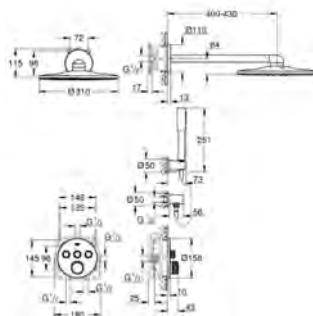

34 705 000	Chrome	4005176413285	1,765.31

Grotherm SmartControl Perfect shower set with Rainshower SmartActive 310

Consisting of:

concealed thermostat with 3 valves
Grotherm SmartControl set for final installation
(29 121 000)

GROHE Rapido SmartBox 35 600/35 604

Rainshower 310 head shower set (26 475) including head shower with 2 sprays,
horizontal shower arm 400 mm and head shower rough-in (26 483 000)

Euphoria Cosmopolitan Stick handshower (27 367)

Rainshower wall holder (27 074 000)

Rainshower wall union 1/2" (27 057 000)

Silverflex shower hose 1.500 mm (28 364)