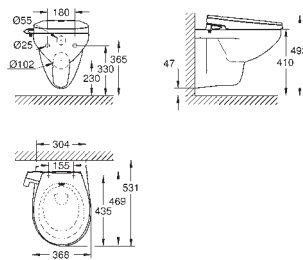

39 651 SH0	alpine white	4005176575327	442.86

Bau Ceramic Manual bidet seat 2-in-1 set wall hung
Consisting of:
Bau manual bidet seat soft close (39 648 SH0)
WC seat with lid
2 dedicated spray arms (1 for anal area, 1 for lady spray)
pre- and post-rinsing of spray nozzle with fresh water
manually operated side handle requires no electricity
adjustable spray intensity
Duroplast WC seat and lid with soft close function
flexible water connection 3/8"
Bau Ceramic wall hung WC (39 427 000)
for concealed cistern
wash down
rimless
horizontal outlet
flush volume 6/3 l
sanitary ware