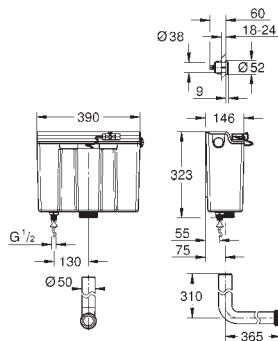

Concealed flushing cistern 6 l / 3 l Dual Flush
water supply from bottom
min. recommended pressure 0.2 bar
mechanical round push button actuation Ø 50 mm with Eco button
mechanical actuation from front, top, left or right for walls 18 -24 mm thickness
bowden cable 0.5 m length
for more flexibility in push button position
fixing brackets
flush pipe
WC inlet connector
GROHE StarLight chrome finish
GROHE EcoJoy technology for less water and perfect flow

FLUSHING SYSTEMS