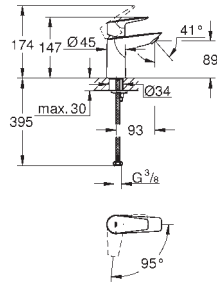

Ref. No.   Colour   EAN   Retail Guide Price (£)

24 193 001   **Chrome**   **4005176723971**   **110.12**

BauEdge
Basin mixer 1/2"
S-Size
Cradle to Cradle Certified Gold
monobloc installation
GROHE Longlife ES 28 mm ceramic cartridge with energy saving function via cold start
with temperature limiter
GROHE StarLight chrome finish
GROHE Zero isolated inner water ways - lead and nickel free within the tap
GROHE EcoJoy mousseur 5.7 l/min
rapid installation system
smooth body
flexible connection hoses
professional edition