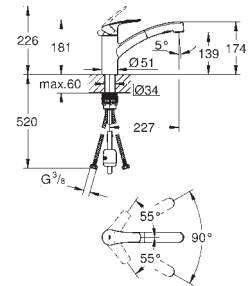

30 305 001   **Chrome**   **4005176635465**   **198.21**
30 305 DC1   **supersteel**   **4005176635472**   **251.46**

Eurosmart
Single-lever sink mixer 1/2"
low spout
monobloc installation
GROHE StarLight chrome finish
GROHE SilkMove 35 mm ceramic cartridge
flow strainer
with integrated temperature limiter
pull-out dual spray control - switches between regular flow and spray
diverter: laminar spray/SpeedClean shower jet
automatic return to laminar spray
adjustable flow rate limiter
swivel cast spout
swivel area 90°
GROHE Zero isolated inner water ways - lead and nickel free within the tap
flexible connection hoses 3/8"
GROHE FastFixation Plus installation system
protected against backflow