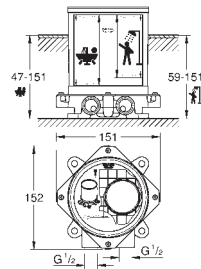

29 086 000		4005176935497	285.40

Rough-in set 1/2"
for floor-mounted tub spouts and mixers
without finishing trim set
installation plate with 360° horizontal and 3° vertical adjustment
installation depth 47-151 mm
depth compensation 104 mm
two 1/2" female connections (hot/cold supplies)
flushing plug