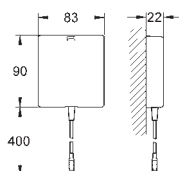

Switch mode power supply
for one eye infra-red wash basin mixer
switch mode power supply with operating voltage 100-230 V AC, 50 - 60 Hz
for concealed socket with cover and strain relief
suitable for the following products: 36 444 000, 36 440 000, 36 411 000, 36 413 000, 36 409 000, 36 325 001, 36 269 000, 36 015 001, 36 016 001, 36 421 000