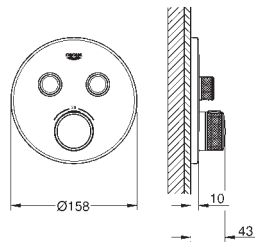

GROHE ATRIO

Ref. No.	Colour	EAN	Retail Guide Price (£)
29 119 000	Chrome	4005176412257	701.29
29 119 DC0	supersteel	4005176455056	917.11
29 119 GL0	cool sunrise	4005176493041	896.30
29 119 DA0	warm sunset	4005176493065	896.30
29 119 AL0	Brushed Hard Graphite	4005176455063	919.02

Grohtherm SmartControl

Thermostat for concealed installation with 2 valves

set for final installation for

GROHE Rapido SmartBox 35 600/35 604

metal wall escutcheon with **GROHE FastFixation** (covered escutcheon and shaft sealing, covered fixing), retroactively 6° adjustable

GROHE StarLight chrome finish

GROHE SmartControl push for ON-OFF, turn for volume adjustment from EcoJoy to full flow

exchangeable symbols

GROHE TurboStat compact cartridge

with wax thermoelement

GROHE ProGrip with knurl structure

GROHE SafeStop safety button at 38°C

(calibration required)

GROHE SafeStop Plus optional temperature limiter at 43°C or 46°C included

built-in non return valve

and dirt strainers

multiple outlets can be run simultaneously

without roughing-in-set

flow performance:

outlet B = 24 l/min

outlet C = 26 l/min

outlet B+C = 29 l/min

35 604 000		4005176698774	142.72
GROHE Rapido SmartBox universal rough-in box for concealed installation			

29 121 000	Chrome	4005176412271	716.17
29 121 DC0	supersteel	4005176455094	881.49
29 121 GL0	cool sunrise	4005176493188	969.14
29 121 DA0	warm sunset	4005176493201	969.14
29 121 AL0	Brushed Hard Graphite	4005176455100	1,133.71

Grohtherm SmartControl

Thermostat for concealed installation with 3 valves

set for final installation for

GROHE Rapido SmartBox 35 600/35 604

metal wall escutcheon with **GROHE FastFixation** (covered escutcheon and shaft sealing, covered fixing), retroactively 6° adjustable

GROHE StarLight chrome finish

GROHE SmartControl push for ON-OFF, turn for volume adjustment from EcoJoy to full flow

exchangeable symbols

GROHE TurboStat compact cartridge

with wax thermoelement

GROHE ProGrip with knurl structure

GROHE SafeStop safety button at 38°C

(calibration required)

GROHE SafeStop Plus optional temperature limiter at 43°C or 46°C included

built-in non return valve

and dirt strainers

multiple outlets can be run simultaneously

without roughing-in-set

flow performance:

outlet A = 23 l/min

outlet B = 27 l/min

outlet C = 23 l/min

outlet A + B = 33 l/min

outlet A + B + C = 36 l/min