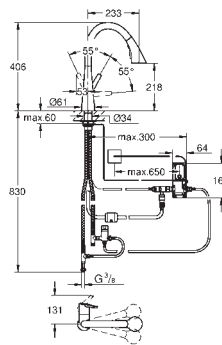

30 219 002	Chrome	4005176466540	836.80
30 219 DC2	supersteel	4005176466557	1,129.47

Zedra Touch
Electronic single-lever sink mixer 1/2"
Touch: activation of water via skin contact
battery supply 6 V lithium-battery, type CR-P2
CE approved
solenoid valve
fixed value mixing valve
automatically stops after 60 sec. (factory set)
type of protection IP 44
GROHE StarLight chrome finish
GROHE SilkMove 35 mm ceramic cartridge
GROHE Zero isolated inner water ways - lead and nickel free within the tap
GROHE Magnetic Docking guarantees easy retraction and smooth docking of the spray head back to the starting position
pull-out spray with 3 spray types
diverter: laminar spray/**SpeedClean** shower jet/GROHE Blade spray (reduced water consumption by up to 70 % and even stronger spray performance)
stop function - pause button to stop the water flow
automatic return to laminar spray
adjustable flow rate limiter
swivel tubular spout
swivel area 360°
protected against backflow
flexible connection hoses