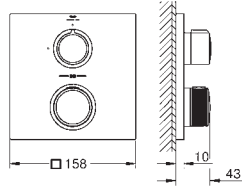

Ref. No.	Colour	EAN	Retail Guide Price (£)

19 380 002	Chrome	4005176513190	586.86
19 380 GN2	brushed cool sunrise	4005176513015	531.83
19 380 DL2	brushed warm sunset	4005176513077	531.83
19 380 A02	hard graphite	4005176513176	498.59

Allure

Thermostat for concealed installation with one valve

set for final installation for

GROHE Rapido SmartBox 35 600/35 604

GROHE TurboStat compact cartridge

with wax thermoelement

GROHE StarLight chrome finish

wall escutcheon with **GROHE FastFixation**

(covered escutcheon- and shaft sealing, covered fixing)

metal escutcheon, retroactively 6° adjustable

GROHE SafeStop safety button at 38°C

(calibration required)

GROHE SafeStop Plus optional temperature limiter at 43°C or 46°C included

built-in non return valve

and dirt strainers

ceramic stop valve, 120°

metal handles

flow performance:

outlet B = 27 l/min

outlet C = 30 l/min

without roughing-in-set

35 604 000

4005176698774

142.72

GROHE Rapido SmartBox universal rough-in box for concealed installation

29 181 002	Chrome	4005176558993	349.89
29 181 GN2	brushed cool sunrise	4005176559037	559.82
29 181 DL2	brushed warm sunset	4005176559051	559.82
29 181 A02	hard graphite	4005176559068	524.84