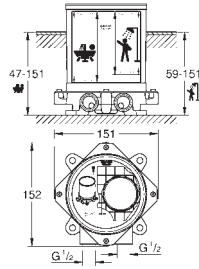

GROHE EUROCUBE JOY

Ref. No.	Colour	EAN	Retail Guide Price (£)

29 086 000		4005176935497	285.40

Rough-in set 1/2"
for floor-mounted tub spouts and mixers
without finishing trim set
installation plate with 360° horizontal and 3° vertical adjustment
installation depth 47-151 mm
depth compensation 104 mm
two 1/2" female connections (hot/cold supplies)
flushing plug