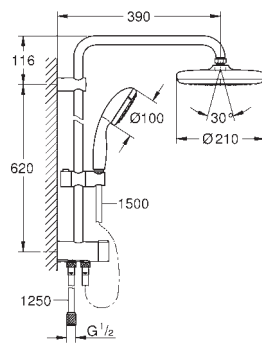

26 381 001	Chrome	4005176451980	304.67

Tempesta System 210 Flex shower system with diverter for wall mounting

Consisting of:
horizontal 390 mm shower arm, adjustable before installation
change by diverter between hand shower, head shower or head shower Eco setting
head shower Tempesta 210 (26 408)
2 spray patterns (via diverter):
chrome plated spray face
with ball joint
rotation angle $\pm 15^\circ$
hand shower Tempesta 100 (27 852)
Rain spray pattern
adjustable height via gliding element
distance between diverter and upper bracket: 620 mm
shower hose Relexaflex 1500 mm (28 151)
shower hose Relexaflex 1250 mm (28 150)
flexible installation: connection to tap / wall union for water supply with 1/2" thread of the 1250 mm shower hose
GROHE DreamSpray perfect spray pattern
GROHE StarLight chrome finish
SpeedClean anti-limescale system
Inner WaterGuide for a longer life
ShockProof silicone ring prevents damage caused by a shower falling
suitable for instantaneous heaters from 18 kW/h
minimum flow rate 7 l/min.