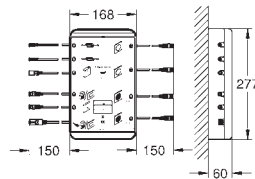

GROHE F-digital Deluxe

Base unit box 2.0 Bluetooth (BCU V2.0)

for connecting light, sound and steam modules

Consisting of:

- 2 plug connections, each for one pair of sound modules (36 360 000)
- 2 plug connections, each for one pair of light modules (36 359 000) or 1 ceiling shower (27 865 000) with integrated light
- 2 plug connections for steam module (36 362 000 or 36 368 000), including 1 connection for steam generator and 1 connection for temperature sensor
- 2 plug connections for power supply (per power supply max. 4 devices light/sound)
- 2 plug connections for Bluetooth unit (supply voltage and data line)

CE approved

must be accessible for service

optional the base unit box can be placed into extra equipment 36 367 000