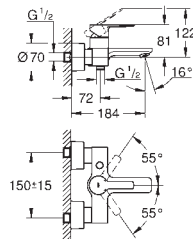

Lineare
Single-lever bath/shower mixer 1/2"
wall mounted
metal lever
GROHE SilkMove 35 mm ceramic cartridge
with temperature limiter
GROHE StarLight chrome finish
automatic diverter: bath/shower
mousseur
shower outlet 1/2"
integrated non-return valve
covered S-unions
protected against backflow
pillar installation optional with pillar unions 12 030 000

34 718 000	Chrome	4005176457647	521.54