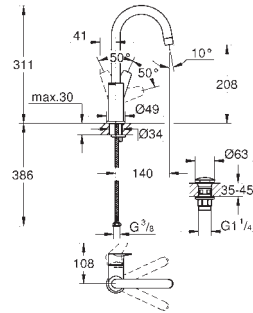

Ref. No.	Colour	EAN	Retail Guide Price (£)

23 911 001	Chrome	4005176555237	124.65

BauEdge
Single-lever basin mixer 1/2"
L-Size
monobloc installation
metal lever
GROHE Longlife 28 mm ceramic cartridge
with temperature limiter
GROHE StarLight chrome finish
GROHE EcoJoy mousseur 5.7 l/min
rapid installation system
swivel tubular spout
smooth body with plastic push open waste set 1 1/4"
flexible connection hoses
professional edition