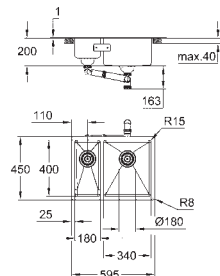

K700U

Stainless steel sink

model: K700U 60-S 59.5/45 1.5 rh

mounting type: undermount, top mount or flush mount

material: stainless steel AISI 304 (V2A)

material thickness: 1 mm

GROHE StarLight finish

finish: satin finish

GROHE Whisper

min. cabinet size: 600 mm

dimensions: 595 x 450 mm

1 bowl: 340 x 400 x 200 mm

0.5 bowl: 180 x 400 x 140 mm

outer radius: R16 (undermount)/R3 (topmount), inner bowl radius: R15

GROHE FastFixation installation system

sink mountable right

cut-out (undermount): 547 x 402 mm (R16)

cut-out (top mount): 580 x 435 mm

drainer: Ø 3.5"/90 mm basket strainer waste

accessories included: waste kit, basket strainer waste, mounting set

optional push to open excenter (40 986 SD0)

amount of fasteners included (top mount): 8

amount of fasteners included (undermount): 8