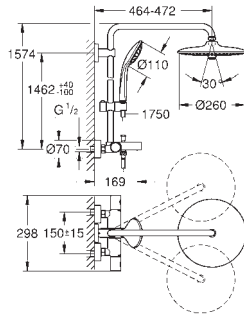

GROHE EUPHORIA SHOWER SYSTEM

Ref. No. Colour EAN Retail Guide Price (£)

27 475 002 Chrome 4005176647840 940.10

Euphoria System 260
Shower system with bath thermostat for wall mounting
Consisting of:
horizontal swivable 450 mm projection shower arm
exposed thermostatic shower
with Aquadimmer function
allows change between:
head shower Euphoria 260 (26 457)
Rain, SmartRain, Jet
with ball joint
rotation angle $\pm 15^\circ$
bath inlet
separate diverter for hand shower
hand shower Euphoria 110 Massage
(27 239 000)
3 spray patterns:
Rain, Massage, SmartRain
adjustable height via gliding element
Silverflex shower hose 1750 mm (28 388 000)
GROHE TurboStat compact cartridge
with wax thermoelement
GROHE SafeStop safety button at 38°C
(calibration required)
GROHE SafeStop Plus optional temperature limiter at 43°C included
GROHE DreamSpray perfect spray pattern
GROHE StarLight chrome finish
GROHE SprayDimmer (Stepless
flow rate reduction)
GROHE EcoJoy 9.5 l/min flow limiter
GROHE FastFixation upper bracket adjustable
Inner WaterGuide for a longer life
SpeedClean anti-limescale system
Twistfree preventing the hose from twisting
suitable for instantaneous heaters from 18 kW/h
minimum flow rate 7 l/min.
professional edition