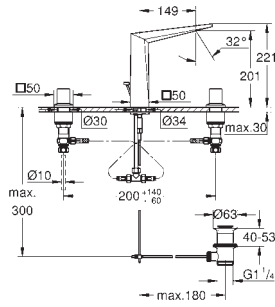

GROHE ALLURE BRILLIANT

Ref. No.	Colour	EAN	Retail Guide Price (£)

20 344 000	Chrome	4005176898884	1,022.81
20 344 DC0	supersteel	4005176489815	1,340.76
20 344 AL0	Brushed Hard Graphite	4005176353185	1,680.79

Allure Brilliant
Three-hole basin mixer 1/2"
M-Size
ceramic headparts 1/2", 90°
GROHE StarLight chrome finish
GROHE EcoJoy 5.0 l/min. flow limiter
spout with integrated mousseur
pop-up waste set 1 1/4"
pressure-proof, flexible connection hoses
between spout and side valves