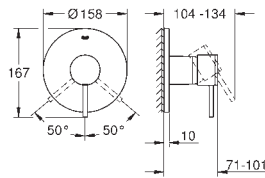

24 065 003	Chrome	4005176465741	392.91
24 065 DC3	supersteel	4005176465758	547.74
24 065 GL3	cool sunrise	4005176564574	535.18
24 065 DA3	warm sunset	4005176564550	541.48
24 065 AL3	Brushed Hard Graphite	4005176465765	625.98

Atrio
Single-lever shower mixer trim
set for final installation for
GROHE Rapido SmartBox 35 600/35 604
GROHE SilkMove 46 mm ceramic cartridge
GROHE StarLight chrome finish
wall escutcheon with **GROHE FastFixation**
(covered escutcheon- and shaft sealing, covered fixing)
metal escutcheon, retroactively 6° adjustable
metal lever
flow performance:
outlet B or C = 30 l/min
without roughing-in-set

35 604 000		4005176698774	142.72
GROHE Rapido SmartBox universal rough-in box for concealed installation