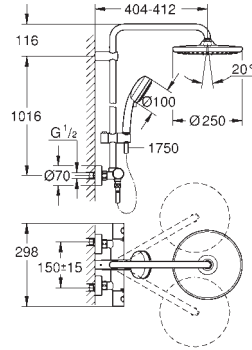

GROHE TEMPESTA SYSTEM

Ref. No.	Colour	EAN	Retail Guide Price (£)

26 670 000	Chrome	4005176580574	638.89

Tempesta Cosmopolitan System 250

Shower system with thermostat for wall mounting

Consisting of:

horizontal swivable 390 mm projection shower arm

exposed thermostatic shower

with Aquadimmer function

allows change between:

head shower Tempesta 250 (26 666)

spray pattern:

Rain

head shower with white rear cover

with ball joint

rotation angle $\pm 10^\circ$

GROHE EcoJoy 9.5 l/min flow limiter

hand shower Tempesta Cosmopolitan 100 (27 571 001)

2 spray patterns:

Rain, Jet

GROHE EcoJoy 5.7 l/min. flow limiter

adjustable height via gliding element

Rotaflex shower hose 1750 mm 1/2" x 1/2" (28 410)

GROHE EcoJoy technology for less water and perfect flow

GROHE TurboStat compact cartridge

with wax thermoelement

GROHE SafeStop safety button at 38°C

(calibration required)

GROHE SafeStop Plus optional temperature limiter at 43°C included

GROHE DreamSpray perfect spray pattern

GROHE StarLight chrome finish

SpeedClean anti-limescale system

Inner WaterGuide for a longer life

Twistfree preventing the hose from twisting

suitable for instantaneous heaters from 18 kW/h

minimum flow rate 7 l/min.

optional upgrade: **GROHE EasyReach** tray (26 362)

professional edition

26 689 000	Chrome	4005176580765	638.89