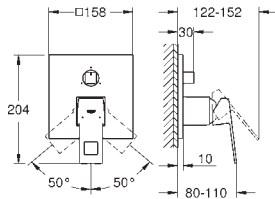

Eurocube
Single-lever mixer with 3-way diverter
set for final installation for
GROHE Rapido SmartBox 35 600/35 604
GROHE SilkMove 46 mm ceramic cartridge
wall escutcheon with **GROHE FastFixation**
(covered escutcheon- and shaft sealing, covered fixing)
metal escutcheon, retroactively 6° adjustable
metal lever
3-way diverter
flow performance:
outlet A = 27 l/min,
outlet B = 27 l/min,
outlet C = 27 l/min
without roughing-in-set

35 604 000		4005176698774	142.72
GROHE Rapido SmartBox universal rough-in box for concealed installation			

24 153 000	Chrome	4005176481178	606.04
24 153 DC0	supersteel	4005176574221	755.56
24 153 AL0	Brushed Hard Graphite	4005176585913	862.96