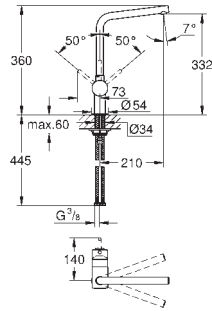

GROHE MINTA / MINTA SMARTCONTROL / MINTA TOUCH

Ref. No. Colour EAN Retail Guide Price (£)

31 375 000	Chrome	4005176934155	264.71
31 375 DC0	supersteel	4005176934162	344.56
31 375 DA0	warm sunset	4005176488634	376.53
31 375 DL0	brushed warm sunset	4005176488641	376.53
31 375 A00	hard graphite	4005176488610	376.53
31 375 AL0	Brushed Hard Graphite	4005176488627	376.53

Minta
Single-lever sink mixer 1/2"
L-spout
monobloc installation
GROHE StarLight finish
GROHE SilkMove 46 mm ceramic cartridge
adjustable flow rate limiter
swivel tubular spout
swivel range 0°/150°/360°
flexible connection hoses
protected against backflow
rapid installation system