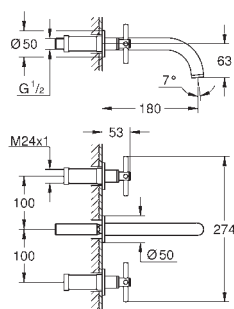

20 164 003	Chrome	4005176455315	510.03
20 164 DC3	supersteel	4005176455322	811.37
20 164 GL3	cool sunrise	4005176493676	792.08
20 164 DA3	warm sunset	4005176493690	792.08
20 164 AL3	Brushed Hard Graphite	4005176455339	927.28

Atrio
3-hole basin mixer
wall mounted
set for final installation for 29 025 002
without concealed body
valves hot/cold
with headparts 1/2" - 90°
GROHE StarLight chrome finish
GROHE EcoJoy 5.7 l/min laminar mousseur
centre distance 200 mm
projection 180 mm
with cross handles
Two different sets of caps included. One set with „H“ and „C“ marking, one set without marking.