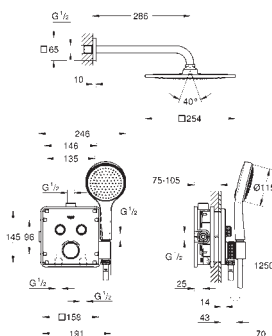

Grotherm SmartControl
Perfect shower set
Consisting of:
concealed thermostat with 2 valves and integrated hand shower holder
Grotherm SmartControl set for final installation (29 125 000)
GROHE Rapido SmartBox 35 600/35 604
Rainshower F-Series 10" head shower set (26 070 000)
including horizontal shower arm 286 mm
hand shower Power&Soul Cosmopolitan 115 (27 661 000)
Silverflex shower hose 1250 mm (28 362)