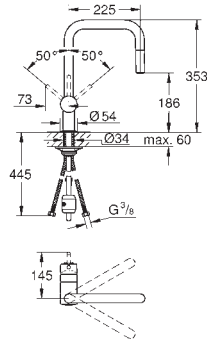

GROHE MINTA / MINTA SMARTCONTROL / MINTA TOUCH

Ref. No.   Colour   EAN   Retail Guide Price (£)

32 322 002	Chrome	4005176465123	262.10
32 322 DC2	supersteel	4005176465130	341.16
32 322 DA2	warm sunset	4005176488832	375.26
32 322 DL2	brushed warm sunset	4005176488849	375.27
32 322 A02	hard graphite	4005176488818	375.26
32 322 AL2	Brushed Hard Graphite	4005176488825	375.27

Minta
Single-lever sink mixer 1/2"
U spout
monobloc installation
GROHE StarLight chrome finish
GROHE SilkMove 46 mm ceramic cartridge
GROHE EasyDock guarantees easy retraction and smooth docking back to the starting position
pull-out dual spray
diverter: laminar spray/SpeedClean shower jet
automatic return to laminar spray
adjustable flow rate limiter
swivel tubular spout
swivel area 360°
integrated non-return valve
protected against backflow
flexible connection hoses
rapid installation system

40 684 000	Chrome	4005176940088	76.81
40 684 DC0	supersteel	4005176940095	80.73

Minta
Lever
for Minta single lever sink mixer