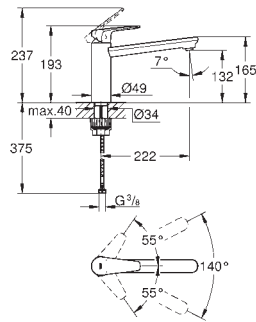

31 693 000 Chrome 4005176530371 90.12

BauEdge
Single-lever sink mixer 1/2"
medium spout
monobloc installation
GROHE StarLight chrome finish
GROHE Longlife 35 mm ceramic cartridge
GROHE Zero isolated inner water ways - lead and nickel free within the tap
swivel tubular spout
swivel area 140°
mousseur with coin slot for tool free replacement
flexible connection hoses
GROHE FastFixation Plus installation system
for installation on a max. 40 mm worktop fixation set 48 384 000 is needed