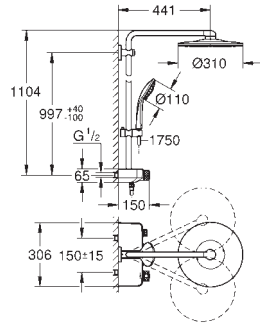

GROHE EUPHORIA SMARTCONTROL SYSTEM

Ref. No.	Colour	EAN	Retail Guide Price (£)
26 507 000	Chrome	4005176457586	1,397.84
26 507 LS0	moon white	4005176457609	1,609.86
26 507 DC0	supersteel	4005176526374	1,880.92
26 507 GL0	cool sunrise	4005176557477	2,131.36
26 507 GN0	brushed cool sunrise	4005176557484	2,256.59
26 507 DA0	warm sunset	4005176557446	2,131.36
26 507 DL0	brushed warm sunset	4005176557453	2,256.59
26 507 A00	hard graphite	4005176557415	2,131.36
26 507 AL0	Brushed Hard Graphite	4005176557422	2,256.59

Euphoria SmartControl System 310 Duo

Shower system with thermostat for wall mounting

Consisting of:

horizontal 450 mm shower arm

upper bracket adjustable for minimal adaption to existing drilling holes

exposed SmartControl thermostat

allows change between:

head shower Rainshower SmartActive 310

2 spray patterns:

GROHE PureRain, ActiveRain

hand shower Euphoria 110 Massage, spray plate white (27 221 001)

3 spray patterns:

Rain, SmartRain, Massage

adjustable height via gliding element

Silverflex shower hose 1750 mm (28 388 000)

GROHE DreamSpray perfect spray pattern

GROHE StarLight chrome finish

GROHE CoolTouch prevents scalding on hot surfaces

GROHE TurboStat compact cartridge

with wax thermoelement

GROHE ProGrip with knurl structure

GROHE EcoJoy technology for less water and perfect flow

- GROHE SafeStop at 38°C

GROHE SafeStop Plus optional temperature limiter at 43°C included

GROHE SmartControl push for ON-OFF, turn for volume adjustment from EcoJoy to full flow

integrated **GROHE EasyReach** shower tray

SpeedClean anti-limescale system

Inner WaterGuide for a longer life

Twistfree preventing the hose from twisting

suitable for instantaneous heaters from 18 kW/h

minimum flow rate 7 l/min.

26 508 000	Chrome	4005176457593	1,397.84
26 508 LS0	moon white	4005176457616	1,609.86
26 508 DC0	supersteel	4005176526367	1,880.92
26 508 GN0	brushed cool sunrise	4005176557569	2,256.59
26 508 DL0	brushed warm sunset	4005176557538	2,256.59
26 508 A00	hard graphite	4005176557491	2,131.36
26 508 AL0	Brushed Hard Graphite	4005176557507	2,256.59