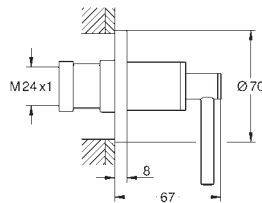

19 088 003	Chrome	4005176455162	135.82
19 088 DC3	supersteel	4005176455179	175.76
19 088 GL3	cool sunrise	4005176493324	163.72
19 088 DA3	warm sunset	4005176493348	163.72
19 088 AL3	Brushed Hard Graphite	4005176455186	189.09

Atrio
Concealed stop-valve trim
for concealed valve 35 028 000 or 29 032 000
GROHE StarLight chrome finish
installation depth adjustable
20-80 mm
escutcheon with screwable wall sealing
with lever handle