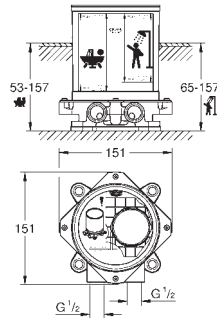

45 984 001		4005176992056	444.34

Rough-in set 1/2"
for floor-mounted bath mixers/spouts and shower mixers
without finishing trim set
installation plate with 360° horizontal and 3° vertical adjustment
installation depth 53-157 mm for bath mixers/spouts, depth compensation 104 mm
installation depth 65-157 mm for shower mixers, depth compensation 92 mm
two 1/2" female connections (hot/cold supplies)
flushing plug
Can take a single mixed supply
fixing material