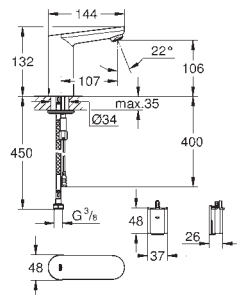

Eurosmart Cosmopolitan E
Infra-red electronic basin tap 1/2"
with infrared sensor for bi-directional communication for monitoring, configuration and servicing
for cold or premixed water
6V lithium battery, type CR-P2
battery lifetime approx. 7 years (150 actuations a day)
GROHE StarLight chrome finish
GROHE EcoJoy mousseur 5.7 l/min
flexible connection hose
dirt strainer
with integrated solenoid valve
external battery
rapid installation system
multistage battery status display
7 pre-set programs
auto flush
thermal disinfection
cleaning mode
additional functions and precise settings
by remote control 36 407
CE approved
noise classification 1 in accordance with DIN4109
type of protection faucet IP 59K

COMMERCIAL FITTINGS