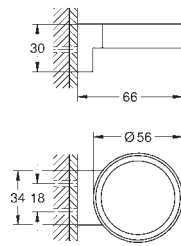

GROHE SELECTION

Ref. No.	Colour	EAN	Retail Guide Price (£)
41 027 000	Chrome	4005176576836	62.31
41 027 DC0	supersteel	4005176576843	87.73
41 027 BE0	polished nickel	4005176576850	94.10
41 027 EN0	brushed nickel	4005176576867	100.44
41 027 GL0	cool sunrise	4005176576874	94.10
41 027 GN0	brushed cool sunrise	4005176576881	100.44
41 027 DA0	warm sunset	4005176576898	94.10
41 027 DL0	brushed warm sunset	4005176576904	100.44
41 027 A00	hard graphite	4005176576911	94.10
41 027 AL0	Brushed Hard Graphite	4005176576928	100.44

Selection
Glass/soap dish holder
material: metal
for Selection soap dispenser (41 028) or Selection glass (41 029 000)
concealed fastening
GROHE StarLight chrome finish

41 028 000	Chrome	4005176576942	62.31
41 028 DC0	supersteel	4005176576959	87.73
41 028 BE0	polished nickel	4005176576966	94.10
41 028 EN0	brushed nickel	4005176576973	100.44
41 028 GL0	cool sunrise	4005176576980	94.10
41 028 GN0	brushed cool sunrise	4005176576997	100.44
41 028 DA0	warm sunset	4005176577000	94.10
41 028 DL0	brushed warm sunset	4005176577017	100.44
41 028 A00	hard graphite	4005176577024	94.10
41 028 AL0	Brushed Hard Graphite	4005176577031	100.44