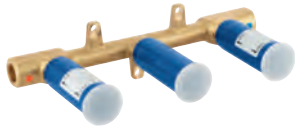

GROHE ATRIO

Ref. No.	Colour	EAN	Retail Guide Price (£)
29 025 002		4005176519895	282.72

Two-handle basin mixer concealed body, 1/2"
for 3-hole basin mixer
wall installation
without finishing trim set
DR-brass
installation device
allows for waterproofing of wall construction surrounding the concealed body
with sealing sleeve

24 027 003	Chrome	4005176455346	510.03
24 027 DC3	supersteel	4005176455353	811.37
24 027 GL3	cool sunrise	4005176493744	792.08
24 027 DA3	warm sunset	4005176493768	792.08
24 027 AL3	Brushed Hard Graphite	4005176455360	927.28