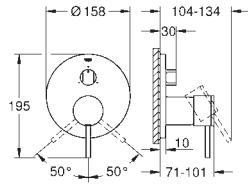

GROHE ATRIO

Ref. No.	Colour	EAN	Retail Guide Price (£)
24 096 003	Chrome	4005176480669	461.46
24 096 DC3	supersteel	4005176480676	644.21
24 096 GL3	cool sunrise	4005176564710	629.63
24 096 DA3	warm sunset	4005176564697	637.19
24 096 AL3	Brushed Hard Graphite	4005176480683	736.22

Atrio

Single-lever mixer with 3-way diverter

set for final installation for

GROHE Rapido SmartBox 35 600/35 604

GROHE SilkMove 46 mm ceramic cartridge

GROHE StarLight chrome finish

wall escutcheon with GROHE FastFixation

(covered escutcheon- and shaft sealing, covered fixing)

metal escutcheon, retroactively 6° adjustable

metal lever

3-way diverter

flow performance:

outlet A = 27 l/min,

outlet B = 27 l/min,

outlet C = 27 l/min

without roughing-in-set

35 604 000	4005176698774	142.72
GROHE Rapido SmartBox universal rough-in box for concealed installation