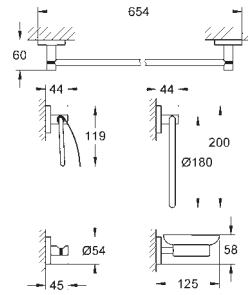

Ref. No.	Colour	EAN	Retail Guide Price (£)

40 344 001	Chrome	4005176323461	116.56
40 344 DC1	supersteel	4005176413209	164.23

Essentials

Master bathroom accessories set 5-in-1

material: glass / metal

Consisting of:

towel ring (40 365 001)

towel rail, 600 mm (40 366 001)

robe hook (40 364 001)

paper holder with cover (40 367 001)

soap dish with holder (40 444 001)

concealed fastening

GROHE StarLight chrome finish

suitable for screwing (including screws and dowels) or gluing (glue 40 915 000 sold separately)