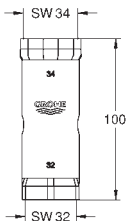

GROHE SPECIAL TOOLS

Ref. No.	Colour	EAN	Retail Guide Price (£)

19 332 000		4005176823695	82.01

Socket Spanner
34 mm for dis-/assembly of central screw coupling and GROHE TurboStat thermostatic compact cartridge
32 mm for disassembly of 35 mm cartridge