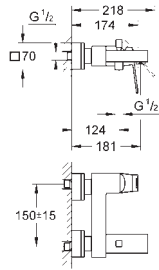

GROHE EUROCUBE

Ref. No.	Colour	EAN	Retail Guide Price (£)

23 140 000	Chrome	4005176901157	326.38
23 140 DC0	supersteel	4005176525056	450.62
23 140 AL0	Brushed Hard Graphite	4005176585531	514.83

Eurocube
Single-lever bath/shower mixer 1/2"
wall mounted, metal lever
GROHE SilkMove 46 mm ceramic cartridge
GROHE StarLight chrome finish
adjustable flow rate limiter
automatic diverter: bath/shower
mousseur, integrated non-return valve
in the shower outlet 1/2"
covered S-unions
protected against backflow
optional temperature limiter (46 375 000)