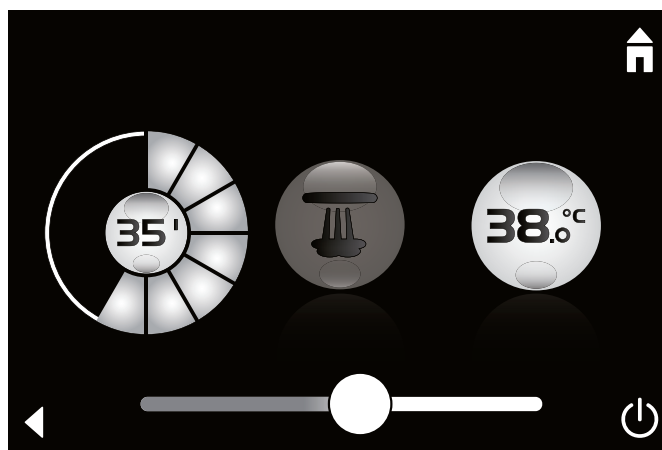

STEAM

Experience regeneration in its purest form with the GROHE steam modules. Gentle steam not only enhances our sense of emotional well-being, but also has a positive effect on the entire body. It opens the pores, detoxifies the body, hydrates the skin and helps the muscles to relax.

A small niche at the top of the steam outlet close to the source of the steam can be topped up with pure essential oils that enriches the mist to give an all-embracing aroma and a truly relaxing experience.