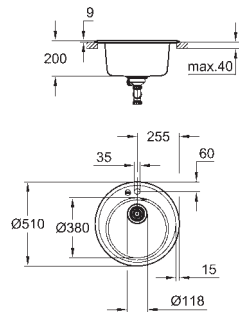

K200
Composite sink
model: K200 50-C 51 1.0
mounting type: top mount
material: quartz composite
GROHE Whisper
min. cabinet size: 500 mm
dimensions: Ø 510 mm
1 bowl: Ø 380 x 200 mm
inner bowl radius: Ø 380
GROHE FastFixation installation system
cut-out: Ø 490 mm
drainer: automatic waste fitting
accessories included: waste kit, basket strainer waste, mounting set
optional push to open excenter (40 986 SD0)
amount of fasteners included (top mount): 3