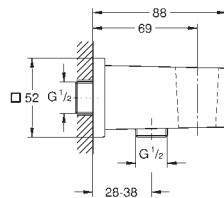

35 604 000      4005176698774      142.72  
**GROHE Rapido SmartBox universal rough-in box for concealed installation**

26 370 000      Chrome      4005176341380      40.97

**Euphoria Cube**  
**Shower outlet elbow, 1/2"**  
 with wall shower holder  
 male thread  
 protected against backflow  
**GROHE StarLight** chrome finish