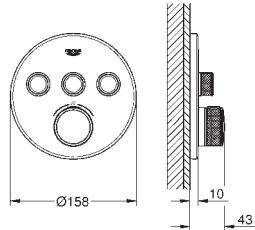

GROHE GROHTHERM SMARTCONTROL

Ref. No.	Colour	EAN	Retail Guide Price (£)
29 121 000	Chrome	4005176412271	716.17
29 121 DC0	supersteel	4005176455094	881.49
29 121 GL0	cool sunrise	4005176493188	969.14
29 121 GN0	brushed cool sunrise	4005176493195	1,045.68
29 121 DA0	warm sunset	4005176493201	969.14
29 121 DL0	brushed warm sunset	4005176493218	1,033.32
29 121 A00	hard graphite	4005176493225	969.14
29 121 AL0	Brushed Hard Graphite	4005176455100	1,133.71

Grotherm SmartControl

Thermostat for concealed installation with 3 valves

set for final installation for

GROHE Rapido SmartBox 35 600/35 604

metal wall escutcheon with **GROHE FastFixation** (covered escutcheon and shaft sealing, covered fixing), retroactively 6° adjustable

GROHE StarLight chrome finish

GROHE SmartControl push for ON-OFF, turn for volume adjustment from EcoJoy to full flow

exchangeable symbols

GROHE TurboStat compact cartridge

with wax thermoelement

GROHE ProGrip with knurl structure

GROHE SafeStop safety button at 38°C

(calibration required)

GROHE SafeStop Plus optional temperature limiter at 43°C or 46°C included

built-in non return valve

and dirt strainers

multiple outlets can be run simultaneously

without roughing-in-set

flow performance:

outlet A = 23 l/min

outlet B = 27 l/min

outlet C = 23 l/min

outlet A + B = 33 l/min

outlet A + B + C = 36 l/min

35 604 000

4005176698774

142.72

GROHE Rapido SmartBox universal rough-in box for concealed installation

29 122 000	Chrome	4005176412288	436.47
29 122 DC0	supersteel	4005176455117	538.28
29 122 BE0	polished nickel	4005176493232	591.35
29 122 EN0	brushed nickel	4005176413728	579.01
29 122 GL0	cool sunrise	4005176515194	591.35
29 122 GN0	brushed cool sunrise	4005176515200	630.87
29 122 DA0	warm sunset	4005176515217	591.35
29 122 DL0	brushed warm sunset	4005176515224	630.87
29 122 A00	hard graphite	4005176515231	591.35
29 122 AL0	Brushed Hard Graphite	4005176455124	579.01