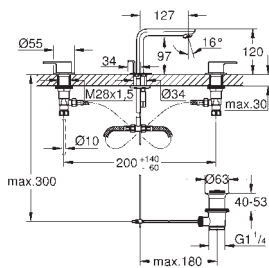

20 304 001	Chrome	4005176409141	428.02

Lineare
Three-hole basin mixer 1/2"
M-Size
metal lever
ceramic headparts 1/2", 90°
GROHE StarLight chrome finish
GROHE EcoJoy SpeedClean mousseur 5.7 l/min
GROHE FastFixation installation system
pop-up waste set 1 1/4"
pressure-proof, flexible connection hoses
between spout and side valves
union nut 1/2" x 10.5 mm