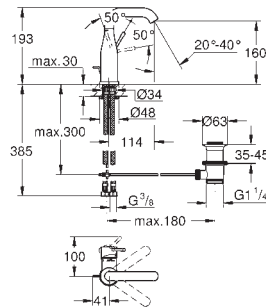

GROHE ESSENCE

Ref. No. Colour EAN Retail Guide Price (£)

24 173 001	Chrome	4005176698323	235.40
24 173 DC1	supersteel	4005176711282	323.33
24 173 GL1	cool sunrise	4005176711312	346.44
24 173 GN1	brushed cool sunrise	4005176711329	369.55
24 173 DA1	warm sunset	4005176711275	346.44
24 173 DL1	brushed warm sunset	4005176711299	369.55
24 173 A01	hard graphite	4005176712005	346.44
24 173 AL1	Brushed Hard Graphite	4005176712012	369.55

Essence
Basin mixer 1/2"
M-Size
monobloc installation
metal lever
28 mm ceramic cartridge
with **GROHE SilkMove**
with temperature limiter
GROHE StarLight chrome finish
GROHE EcoJoy mousseur 5.7 l/min
GROHE AquaGuide adjustable mousseur
GROHE FastFixation Plus installation system
swivel spout with mousseur
and stop limiter
pop-up waste set 1 1/4"
flexible connection hoses
professional edition

23 462 001	Chrome	4005176306907	235.40
23 462 DC1	supersteel	4005176369933	323.33
23 462 GL1	cool sunrise	4005176426032	346.44
23 462 GN1	brushed cool sunrise	4005176426049	369.55
23 462 DA1	warm sunset	4005176426056	346.44
23 462 DL1	brushed warm sunset	4005176426063	369.55
23 462 A01	hard graphite	4005176425325	346.44
23 462 AL1	Brushed Hard Graphite	4005176426070	369.55

will be replaced by 24 173