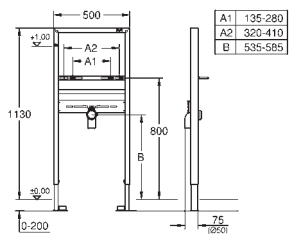

38 557 001   **4005176863783**   **161.50**

Rapid SL
Element for wash basin, single hole installation

1.13 m finished installation height
for on-the-wall installations or studded walls

- powder coated steel frame, self-supporting for dry-cladding, completely pre-assembled with fixed connections
- quick adjustment, lockable fixing material
- TÜV approved

Includes

1. wash basin fixing bolts with fixing device for ceramic
   - variable distance of fixing bolts
   - HT-outlet bend Ø 50 mm
   - seal Ø 32 mm
2. for on-the-wall installation please order wall brackets 38 558 00M (sold separately)

INSTALLATION SYSTEMS