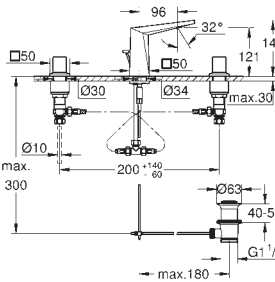

20 342 000	Chrome	4005176898860	876.14
20 342 DC0	supersteel	4005176490071	1,123.48
20 342 AL0	Brushed Hard Graphite	4005176490064	1,283.96

Allure Brilliant
Three-hole basin mixer 1/2"
S-Size
ceramic headparts 1/2", 90°
GROHE EcoJoy 5.0 l/min. flow limiter
low spout with integrated mousseur
pop-up waste set 1 1/4"
pressure-proof, flexible connection hoses
between spout and side valves