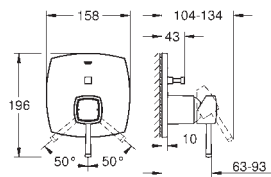

24 068 000	Chrome	4005176465840	411.38
24 068 IGO	chrome/gold	4005176465857	483.42

Grandera
Single-lever mixer with 2-way diverter
set for final installation for
GROHE Rapido SmartBox 35 600/35 604
GROHE SilkMove 46 mm ceramic cartridge
GROHE StarLight chrome finish
wall escutcheon with **GROHE FastFixation**
(covered escutcheon- and shaft sealing, covered fixing)
metal escutcheon, retroactively 6° adjustable
metal lever
automatic 2-way diverter
flow performance:
outlet B = 27 l/min, outlet C = 27 l/min
without roughing-in-set

35 604 000		4005176698774	142.72

GROHE Rapido SmartBox universal rough-in box for concealed installation

19 936 000	Chrome	4005176930812	1,377.56
19 936 IGO	chrome/gold	4005176930829	1,746.57