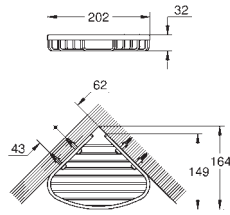

GROHE BAUCOSMOPOLITAN

Ref. No.	Colour	EAN	Retail Guide Price (£)

40 664 001	Chrome	4005176327841	42.66

BauCosmopolitan
Soap wire basket
material: metal
for corner installation
small
suitable for screwing (including screws and dowels)