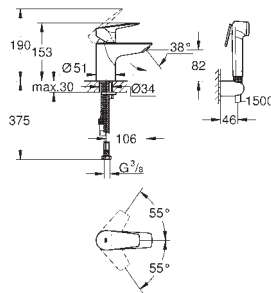

23 757 001   **Chrome**   **4005176556340**   **121.11**

BauEdge
Basin mixer 1/2"
S-Size
monobloc installation
GROHE Longlife 35 mm ceramic cartridge
with temperature limiter
GROHE StarLight chrome finish
GROHE EcoJoy mousseur 5.7 l/min
rapid installation system
smooth body
flexible connection hoses
with shower set consisting of
hand shower with integrated diverter
wall shower holder
shower hose
shower hose 1500 mm
professional edition