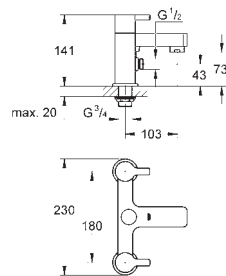

25 113 000	Chrome	4005176881862	555.78

Lineare
Two-handed Bath/Shower mixer 1/2"
deck mounted
metal handles
Longlife headpart 3/4"
automatic diverter: bath/shower
integrated non-return valves in the
shower outlet 1/2"
recommended pressure 0.2-5.0 bar
GROHE StarLight chrome finish