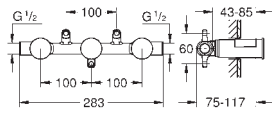

GROHE ATRIO

Ref. No.	Colour	EAN	Retail Guide Price (£)
29 025 002		4005176519895	282.72

Two-handle basin mixer concealed body, 1/2"
for 3-hole basin mixer
wall installation
without finishing trim set
DR-brass
installation device
allows for waterproofing of wall construction surrounding the concealed body
with sealing sleeve

24 027 003	Chrome	4005176455346	510.03
24 027 DC3	supersteel	4005176455353	811.37
24 027 GL3	cool sunrise	4005176493744	792.08
24 027 DA3	warm sunset	4005176493768	792.08
24 027 AL3	Brushed Hard Graphite	4005176455360	927.28