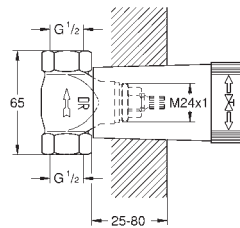

29 800 000   **4005176504839**   **37.55**

Concealed stop-valve, 1/2"
pre-assembled headpart 1/2"
short spindle
protection sleeve
threaded union 1/2"
DR-brass

29 802 000   **4005176504853**   **63.48**

ditto, 3/4", pre-assembled headpart 3/4", thread union 3/4"

29 805 000   **4005176504884**   **106.63**

ditto, 1", pre-assembled headpart 1", thread union 1"