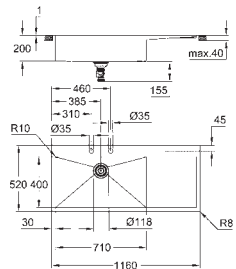

K1000

Stainless Steel Sink with Drainer

model: K1000 80-S 116/52 1.0 lh
mounting type: top mount or flush mount
material: stainless steel AISI 304 (V2A)
material thickness: 1.2 mm

GROHE StarLight finish
finish: satin finish

GROHE Whisper

min. cabinet size: 800 mm
dimensions: 1160 x 520 mm
1 bowl: 710 x 400 mm

outer radius: R3, inner bowl radius: R10

GROHE FastFixation

installation system
sink mountable left
cut-out (top mount): 1145 x 505 mm
waste: Ø 3.5"/90 mm waste strainer with automatic waste fitting
accessories included: automatic waste fitting with rotary handle,
waste kit, basket strainer waste, mounting set
optional push to open excenter (40 986 SD0)
amount of fasteners included (top mount): 10

31 583 SD1	stainless steel	4005176607165	649.40