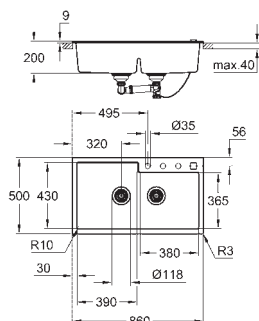

K500

Composite sink
model: K500 90-C 86/50 2.0
mounting type: top mount
material: quartz composite

GROHE Whisper

min. cabinet size: 900 mm
dimensions: 860 x 500 mm
1 bowl: 390 x 430 x 200 mm
2 bowl: 380 x 365 x 200 mm
outer radius: R3, inner bowl radius: R10

GROHE FastFixation installation system

sink mountable left
cut-out: 840 x 480 mm
drainer: automatic waste fitting
accessories included: automatic waste fitting with rotary handle, waste kit, basket strainer waste, mounting set
optional push to open excenter (40 986 SD0)
amount of fasteners included (top mount): 10