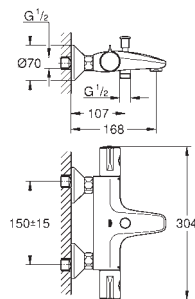

Grohtherm 800
Thermostatic bath/shower mixer 1/2"
wall mounted
GROHE StarLight chrome finish
GROHE SafeStop safety button at 38°C
(calibration required)
GROHE SafeStop Plus optional temperature limiter at 43°C included
GROHE TurboStat compact cartridge with wax thermoelement
integrated mixed water shut off
automatic diverter: bath/shower
volume handle with **GROHE EcoButton**
(economy button with individually adjustable economy stop)
ceramic headpart 1/2", 180°
shower bottom outlet 1/2"
mousseur
built-in non return valves
dirt strainers
protected against backflow
S-unions
metal escutcheon
GROHE EcoJoy technology for less water and perfect flow