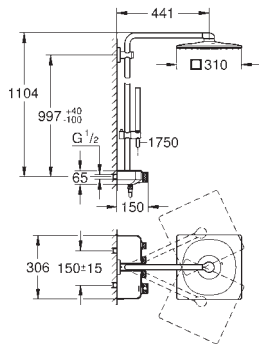

26 508 000	Chrome	4005176457593	1,397.84
26 508 LS0	moon white	4005176457616	1,609.86
26 508 DC0	supersteel	4005176526367	1,880.92
26 508 AL0	Brushed Hard Graphite	4005176557507	2,256.59

Euphoria SmartControl System 310 Cube Duo Shower system with thermostat for wall mounting

Consisting of:

horizontal 450 mm shower arm
upper bracket adjustable for minimal adaption to existing drilling holes
exposed SmartControl thermostat

allows change between:

head shower Rainshower SmartActive 310 Cube

2 spray patterns:

GROHE PureRain, ActiveRain

hand shower Euphoria Cube (27 699 000) 9.5 l/min.

adjustable height via gliding element

Silverflex shower hose 1750 mm (28 388 000)

GROHE DreamSpray perfect spray pattern

GROHE CoolTouch prevents scalding on hot surfaces

GROHE TurboStat compact cartridge

with wax thermoelement

GROHE ProGrip with knurl structure

GROHE EcoJoy technology for less water and perfect flow

GROHE StarLight chrome finish

- GROHE SafeStop at 38°C

GROHE SafeStop Plus optional temperature limiter at 43°C included

GROHE SmartControl push for ON-OFF, turn for volume adjustment from

EcoJoy to full flow

integrated **GROHE EasyReach** shower tray

SpeedClean anti-limescale system

Inner WaterGuide for a longer life

Twistfree preventing the hose from twisting

suitable for instantaneous heaters from 18 kW/h

minimum flow rate 7 l/min.