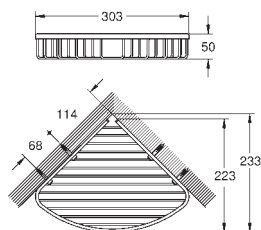

40 663 001	Chrome	4005176327834	52.92

BauCosmopolitan

Soap wire basket

material: metal
for corner installation
large

suitable for screwing (including screws and dowels)