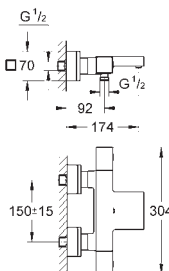

Grohtherm Cube
Thermostatic bath/shower mixer 1/2"
wall mounted
GROHE StarLight chrome finish
GROHE SafeStop safety button at 38°C
(calibration required)
GROHE SafeStop Plus integrated temperature
limiter at max 50°C
GROHE Turbostat C3 compact cartridge
with wax thermoelement
integrated mixed water shut off
GROHE AquaDimmer Eco with multiple function:
- integrated **GROHE EcoButton**
(economy button with economy stop for shower)
- flow control
- diverter: bath/shower
shower bottom outlet 1/2"
GROHE XL Waterfall
flow straightener
built-in non return valves
dirt strainers
protected against backflow
covered S-unions
GROHE EcoJoy technology for less water and perfect flow