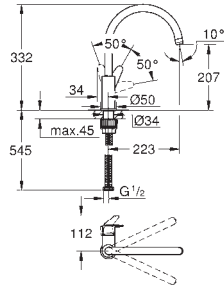

GROHE BAU LINES

Ref. No.	Colour	EAN	Retail Guide Price (£)

31 231 001	Chrome	4005176478260	95.06

BauCurve
Single-lever sink mixer 1/2"
high spout
monobloc installation
GROHE StarLight chrome finish
GROHE Longlife 28 mm ceramic cartridge
GROHE Zero isolated inner water ways - lead and nickel free within the tap
spout with mousseur
swivel tubular spout
swivel area 360°
flexible connection hoses
GROHE FastFixation Plus installation system
for installation on a 60 mm worktop fixation set 48 384 000 is needed