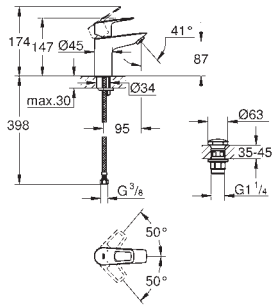

23 879 001	Chrome	4005176554049	100.49

BauLoop
Basin mixer 1/2"
S-Size
monobloc installation
metal lever
GROHE Longlife 28 mm ceramic cartridge
with temperature limiter
GROHE StarLight chrome finish
GROHE Zero isolated inner water ways - lead and nickel free within the tap
GROHE LowFlow mousseur 3.5 l/min
rapid installation system
smooth body with plastic push open waste set 1 1/4"
flexible connection hoses
professional edition