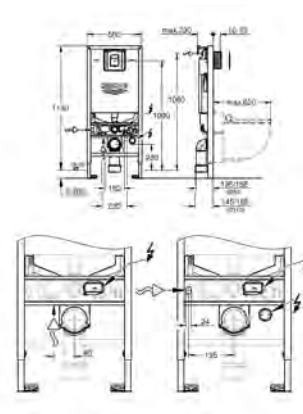

Rapid SLX

3-in-1 set for WC, 1.13 m installation height

flushing cistern GDX, 6 l
Consisting of:
Rapid SLX element for WC (39 596 000) with integrated power socket
Skate Cosmopolitan S flush plate, chrome (37 535 000)
Rapid SL front wall brackets (38 558 00M)
including flow manager