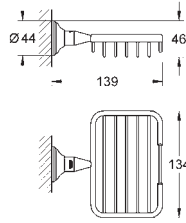

GROHE ESSENTIALS AUTHENTIC

Ref. No.	Colour	EAN	Retail Guide Price (£)
40 659 001	Chrome	4005176324376	41.84
40 659 EN1	brushed nickel	4005176324284	66.74

**Essentials Authentic
Corner Basket, small**
material: metal
concealed fastening
GROHE StarLight chrome finish