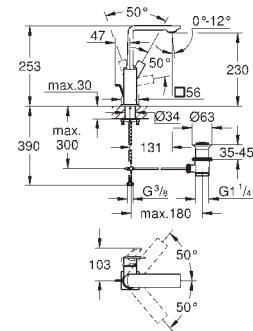

32 146 001	Chrome	4005176499388	349.89
32 146 GN1	brushed cool sunrise	4005176499425	559.82
32 146 DL1	brushed warm sunset	4005176499449	559.82
32 146 A01	hard graphite	4005176499456	524.84

Allure
Single-lever basin mixer 1/2"
L-Size
monobloc installation
swivelling spout
28 mm ceramic cartridge
with **GROHE SilkMove**
GROHE StarLight chrome finish
GROHE EcoJoy 5.7 l/min. flow limiter
GROHE FastFixation Plus installation system
GROHE AquaGuide adjustable slim air mousseur
pop-up waste set 1 1/4"
flexible connection hoses
temperature limiter