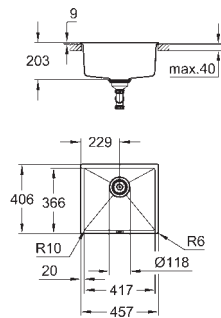

GROHE COMPOSITE SINKS

Ref. No.	Colour	EAN	Retail Guide Price (£)

31 653 AT0	granite gray	4005176521355	252.06
31 653 AP0	granite black	4005176521348	252.06

K700U

Composite sink

model: K700U 50-C 45.7/40.6 1.0
mounting type: top mount or undermount
material: quartz composite

GROHE Whisper

min. cabinet size: 500 mm
dimensions: 457 x 406 mm
1 bowl: 417 x 366 x 203 mm
outer radius: R6, inner bowl radius: R10

GROHE FastFixation installation system

cut-out: 417 x 366 mm
drainer: Ø 3.5"/90 mm basket strainer waste
accessories included: waste kit, basket strainer waste, mounting set
mounting with silicone (top mount)
optional push to open excenter (40 986 SD0)
amount of fasteners included (undermount): 8

31 654 AT0	granite gray	4005176521379	289.54
31 654 AP0	granite black	4005176521362	289.54