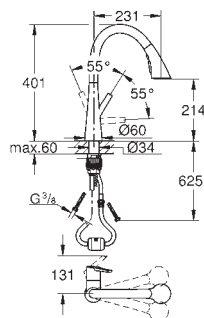

32 294 002	Chrome	4005176466496	425.26
32 294 DC2	supersteel	4005176466502	551.95

Zedra
Single-lever sink mixer 1/2"
monobloc installation
GROHE StarLight chrome finish
GROHE SilkMove 35 mm ceramic cartridge
GROHE Magnetic Docking guarantees easy retraction and smooth docking of the spray head back to the starting position
pull-out spray with 3 spray types
diverter: laminar spray/**SpeedClean** shower jet/GROHE Blade spray (reduced water consumption by up to 70 % and even stronger spray performance)
stop function - pause button to stop the water flow
automatic return to laminar spray
adjustable flow rate limiter
swivel tubular spout
swivel area 360°
protected against backflow
flexible connection hoses
GROHE FastFixation Plus installation system
GROHE Zero isolated inner water ways - lead and nickel free within the tap

KITCHEN FITTINGS