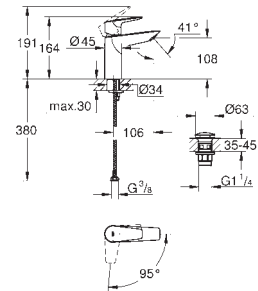

23 908 001	Chrome	4005176555176	109.39

BauEdge
Basin mixer 1/2"
M-Size
monobloc installation
metal lever
GROHE Longlife ES 28 mm ceramic cartridge with energy saving function via cold start
with temperature limiter
GROHE StarLight chrome finish
GROHE Zero isolated inner water ways - lead and nickel free within the tap
GROHE EcoJoy mousseur 5.7 l/min
rapid installation system
smooth body with plastic push open waste set 1 1/4"
flexible connection hoses
professional edition