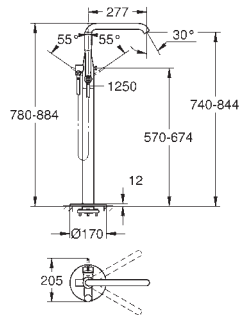

Essence
Single-lever bath mixer 1/2", floor mounted
set for final installation for
45 984 001
without roughing-in-set
GROHE SilkMove 35 mm ceramic cartridge
with temperature limiter
GROHE StarLight chrome finish
automatic diverter: bath/shower
swivel spout with mousseur
and stop limiter
projection 277 mm
integrated non-return valve
in the shower outlet 1/2"
with shower holder
for chrome: hand shower 27400000
Silverflex shower hose 1250 mm (28 362)
protected against backflow
professional edition

23 491 001	Chrome	4005176307263	1,433.31
23 491 DC1	supersteel	4005176371127	2,020.92
23 491 GL1	cool sunrise	4005176407581	2,165.29
23 491 GN1	brushed cool sunrise	4005176426582	2,309.61
23 491 DA1	warm sunset	4005176407574	2,165.29
23 491 DL1	brushed warm sunset	4005176426599	2,309.61
23 491 A01	hard graphite	4005176407598	2,165.29
23 491 AL1	Brushed Hard Graphite	4005176407604	2,309.61

will be replaced by 25 248