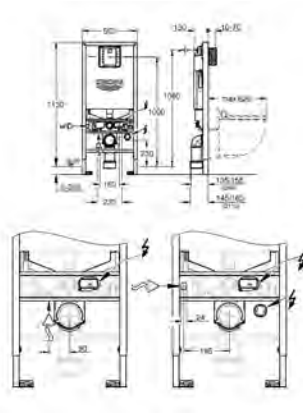

GROHE RAPID SLX

Ref. No.	Colour	EAN	Retail Guide Price (£)

39 596 000		4005176527494	328.39

Rapid SLX

Element for WC, 1.13 m installation height with integrated socket and shower toilet connection

flushing cistern GDX, 6 l
with integrated power socket
ready for shower toilets (water)
small revision shaft for small flush plates
for on-the-wall installations or studded walls
powder coated steel frame, self-supporting
for dry-cladding, completely pre-assembled
with fixed connections
quick adjustment, lockable
fixing material
TUV approved
2 WC fixing bolts
fixing device for ceramic
distance of fixing bolts 180/230 mm
outlet bend Ø 90 mm
depth adjustable
reducer Ø 90/110 mm
inlet and outlet connecting set

flushing cistern GDX, 6 l, containing following features:

factory set 6 l and 3 l
pneumatic discharge valve offering 2 modes of operation: dual flush or single flush
water supply from right, back or top
low noise (group I acc. to German Noise Specification)
fully insulated against condensation
1/2" water supply connection including integrated angle valve and push fit flexible hose union
no tools required for the installation
of the inspection shaft incl. protection during construction phase
for vertical use

including flow manager
reduces flow of the flush
prevents overspill in rimless toilets
easy flow regulation via inspection shaft without removing the valves
for on-the-wall installation please order wall brackets 38 558 00M (sold separately)
for mounting of flush plates 156 x 197 mm please order revision shaft 66 791 000 (sold separately)

39 603 000	Chrome	4005176527562	398.38