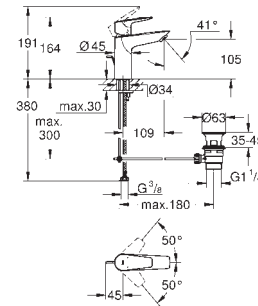

23 902 001	Chrome	4005176555091	109.39

BauEdge
Basin mixer 1/2"
M-Size
monobloc installation
metal lever
GROHE Longlife 28 mm ceramic cartridge
with temperature limiter
GROHE StarLight chrome finish
GROHE Zero isolated inner water ways - lead and nickel free within the tap
GROHE LowFlow mousseur 3.5 l/min
rapid installation system
plastic pop-up waste set 1 1/4"
flexible connection hoses
professional edition