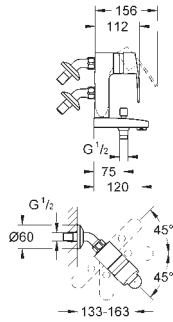

GROHE VERTICA EUROSTYLE COSMOPOLITAN

Ref. No.	Colour	EAN	Retail Guide Price (£)

23 302 000	Chrome	4005176923876	404.23

Eurostyle Cosmopolitan
Vertica-OHM-Bath Mixer, 1/2"
wall mounted
metal lever
GROHE SilkMove 46 mm ceramic cartridge
GROHE StarLight chrome finish
adjustable flow rate limiter
lockable automatic diverter: bath/shower
lockable spout
integrated non-return valve
in the shower outlet 1/2"
elbow union 45°
metal wall escutcheons
optional temperature limiter (46 375 000)
protected against backflow
noise classification 1 in accordance
with DIN4109