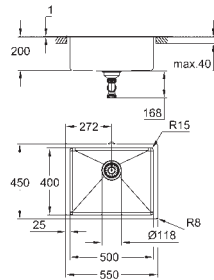

GROHE STAINLESS STEEL SINKS

Ref. No.	Colour	EAN	Retail Guide Price (£)

31 574 SD1	stainless steel	4005176607080	267.91

K700U

Stainless steel sink

model: K700U 60-S 54.4/44.4 1.0

mounting type: undermount, top mount or flush mount

material: stainless steel AISI 304 (V2A)

material thickness: 1 mm

GROHE StarLight finish

finish: satin finish

GROHE Whisper

min. cabinet size: 600 mm

dimensions: 550 x 450 mm

1 bowl: 500 x 400 x 200 mm

outer radius: R16 (undermount)/R3 (topmount), inner bowl radius: R15

GROHE FastFixation installation system

cut-out: 500 x 400 mm

drainer: Ø 3.5"/90 mm basket strainer waste

accessories included: waste kit, basket strainer waste, mounting set

optional push to open excenter (40 986 SD0)

amount of fasteners included (top mount): 8

amount of fasteners included (undermount): 8

31 575 SD1	stainless steel	4005176607097	676.55