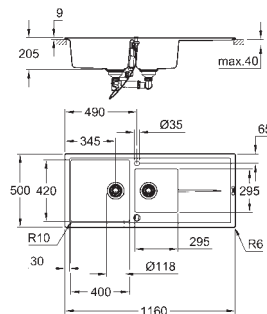

K400
Composite sink with drainer
model: K400 80-C 116/50 1.5 rev
mounting type: top mount
material: quartz composite
GROHE Whisper
min. cabinet size: 800 mm
dimensions: 1160 x 500 mm
1 bowl: 400 x 420 x 205 mm
2 bowl: 295 x 295 x 205 mm
outer radius: R6, inner bowl radius: R10
GROHE FastFixation installation system
sink mountable left or right
cut-out: 1140 x 480 mm
drainer: automatic waste fitting
accessories included: automatic waste fitting with rotary handle, waste kit, basket strainer waste, mounting set
optional push to open excenter (40 986 SD0)
amount of fasteners included (top mount): 10

31 656 AT0	granite gray	4005176521416	236.55
31 656 AP0	granite black	4005176521409	236.55