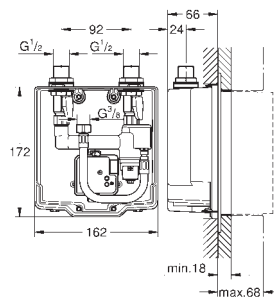

36 336 001		4005176991769	386.57

Eurosmart Cosmopolitan E
Concealed mounting box
with integrated pre-adjustable thermostatic mixer
wall installation
suitable for IR-sets for final installation
2 stop valves
non-return valve
suitable for
36 410 000, 36 334 SD0, 36 335 SD0, 36 273 000
allows for waterproofing of wall construction surrounding the concealed body with sealing sleeve