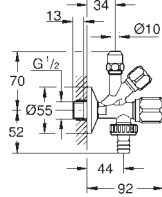

GROHE WAS VALVES

Ref. No.	Colour	EAN	Retail Guide Price (£)
22 035 000	Chrome	4005176305511	26.45

Original WAS combination service valve 1/2"
pre-roughened connection thread for easy sealing
wall connection 1/2"
outlet thread 3/8"
with length compensation
with compression nut Ø 10 mm
outlet 3/4"
with hose connection
grease chamber headpart
non-return valve type EB
long connecting shaft
ergonomic handle
marking: neutral
metal push-on escutcheon Ø 55 mm
for combination with pipe ventilating valve type HB 41 239 000

22 033 000	Chrome	4005176305498	32.03