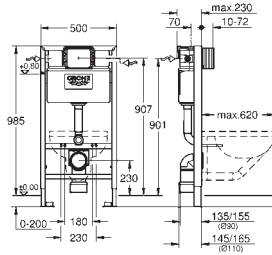

38 947 000		4005176911217	425.30

Rapid SL
2-in-1 set for WC, 1.00 m installation height
with flushing cistern 6 - 3 l
Consisting of:
Rapid SL element for WC (38 525 001)
Rapid SL front wall brackets (38 558 00M)