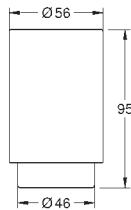

41 035 000	Chrome	4005176577062	69.94
41 035 DC0	supersteel	4005176577079	97.91
41 035 BE0	polished nickel	4005176577086	105.53
41 035 EN0	brushed nickel	4005176577093	111.91
41 035 GL0	cool sunrise	4005176577109	105.53
41 035 GN0	brushed cool sunrise	4005176577116	111.91
41 035 DA0	warm sunset	4005176577123	105.53
41 035 DL0	brushed warm sunset	4005176577130	111.91
41 035 A00	hard graphite	4005176577147	105.53
41 035 AL0	Brushed Hard Graphite	4005176577154	111.91