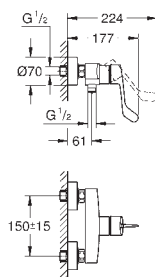

25 244 003   **Chrome**   **4005176644337**   **130.50**

Eurosmart
Single-lever shower mixer 1/2"
wall mounted
long metal lever
GROHE SilkMove 35 mm ceramic cartridge
adjustable flow rate limiter
with temperature limiter
shower bottom outlet 1/2" with
integrated non return-valve
S-unions
metal wall escutcheons
protected against backflow
professional edition