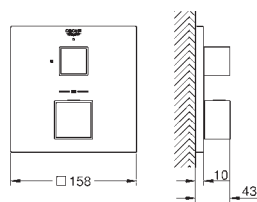

Grotherm Cube
Thermostatic mixer for 1 outlet with shut off valve
set for final installation for
GROHE Rapido SmartBox 35 600/35 604
GROHE TurboStat compact cartridge
with wax thermoelement
GROHE StarLight chrome finish
wall escutcheon with **GROHE FastFixation**
(covered escutcheon- and shaft sealing, covered fixing)
metal escutcheon, retroactively 6° adjustable
GROHE SafeStop safety button at 38°C
(calibration required)
GROHE SafeStop Plus optional temperature limiter at 43°C or 46°C included
built-in non return valve
and dirt strainers
ceramic stop valve, 120°
flow performance:
outlet B = 27 l/min
outlet C = 30 l/min
without roughing-in-set

35 604 000		4005176698774	142.72
GROHE Rapido SmartBox universal rough-in box for concealed installation			

24 154 000	Chrome	4005176481185	675.61
24 154 DC0	supersteel	4005176574238	841.99
24 154 AL0	Brushed Hard Graphite	4005176585920	961.72