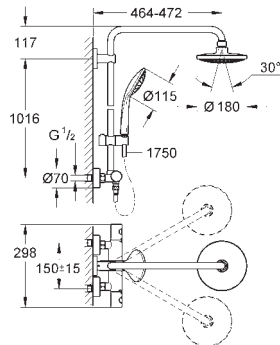

GROHE EUPHORIA SHOWER SYSTEM

Ref. No.	Colour	EAN	Retail Guide Price (£)

27 296 001	Chrome	4005176896293	741.11

Euphoria System 180

Shower system with thermostat for wall mounting

Consisting of:

horizontal swivable 450 mm projection shower arm

exposed thermostatic shower

with Aquadimmer function

allows change between:

head shower Euphoria Cosmopolitan 180 (27 491 000), Rain spray pattern

with ball joint, rotation angle $\pm 15^\circ$

hand shower Euphoria 110 Massage

(27 221 000)

adjustable height via gliding element

Silverflex shower hose 1750 mm (28 388 000)

GROHE TurboStat compact cartridge

with wax thermoelement

GROHE SafeStop safety button at 38°C

(calibration required)

GROHE SafeStop Plus optional temperature limiter at 43°C included

GROHE DreamSpray perfect spray pattern

GROHE StarLight chrome finish

SpeedClean anti-limescale system

Inner WaterGuide for a longer life

Twistfree preventing the hose from twisting

minimum flow rate 7 l/min.

optional upgrade: **GROHE EasyReach** tray (26 362)