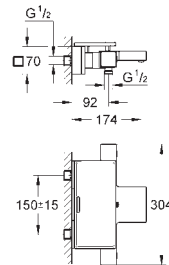

GROHE GROHTHERM CUBE

Ref. No.	Colour	EAN	Retail Guide Price (£)

34 502 000	Chrome	4005176940798	634.58

Grohtherm Cube
Thermostatic bath/shower mixer 1/2"
wall mounted
GROHE StarLight chrome finish
GROHE SafeStop safety button at 38°C
(calibration required)
GROHE SafeStop Plus optional temperature limiter at 43°C included
GROHE TurboStat compact cartridge
with wax thermoelement
integrated mixed water shut off
GROHE AquaDimmer Eco with multiple function:
- integrated **GROHE EcoButton**
(economy button with economy stop for shower)
- flow control
- diverter: bath/shower
shower bottom outlet 1/2"
GROHE XL Waterfall
flow straightener
built-in non return valves
dirt strainers
protected against backflow
covered S-unions
GROHE EasyReach shower tray (18 700 000)
removable for easy cleaning
Da Vinci satin white finish
GROHE EcoJoy technology for less water and perfect flow

34 497 000	Chrome	4005176940675	568.62