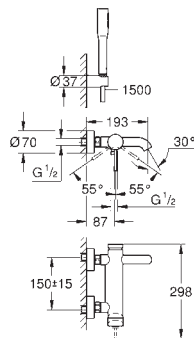

will be replaced by 25 250

25 249 001 Chrome 4005176698262 305.03

**Essence**  
**Single-lever bath/shower mixer 1/2"**  
 wall mounted  
 metal lever  
**GROHE SilkMove** 35 mm ceramic cartridge  
 with temperature limiter  
**GROHE StarLight** chrome finish  
 automatic diverter: bath/shower  
 mousseur  
 shower outlet 1/2"  
 integrated non-return valve  
 S-unions  
 protected against backflow  
 with shower set  
 Consisting of:  
 Euphoria Cosmopolitan Stick handshower (27 367)  
 wall shower holder Tempesta 100  
 Cosmopolitan (27 594 000)  
 Silverflex shower hose 1.500 mm (28 364)  
 professional edition