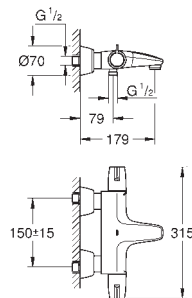

34 665 000   **Chrome**   **4005176351556**   **436.87**

Grohtherm Special
Thermostatic bath/shower mixer 1/2"
wall mounted
ergonomic metal wing handles
Aquadimmer handle with multiple function
flow control
integrated mixed water shut off
diverter bath/shower
GROHE TurboStat compact cartridge
with wax thermoelement
temperature scale handle with pre-adjustable
safety stop between 35°C and 41°C (calibration required)
shower bottom outlet 1/2" with
integrated non return-valve
metal temperature safety stop
laminar mousseur
dirt strainers
GROHE FastFixation for fast exchange of non return valves in connections
100% GROHE CoolTouch consisting of safety
housing + S-unions with CoolTouch escutcheons
GROHE StarLight chrome finish