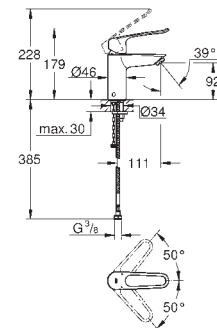

Eurosmart Basin mixer 1/2" S-Size
thermostatic scalding protection
maximum temperature adjustable
thermal disinfection without re-adjustment of temperature
tool for thermal disinfection included
monobloc installation
loop metal lever
28 mm ceramic cartridge
with **GROHE SilkMove**
adjustable flow rate limiter
built-in non return valves
dirt strainers
GROHE Zero isolated inner water ways - lead and nickel free within the tap
GROHE EcoJoy 4.2 l/min laminar flow straightener
GROHE FastFixation installation system
smooth body
flexible connection hoses
max. pressure differential 5:1
professional edition

COMMERCIAL
FITTINGS