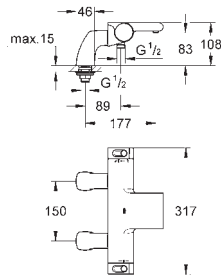

GROHE GROHTHERM 2000

Ref. No.	Colour	EAN	Retail Guide Price (£)

34 176 001	Chrome	4005176926488	889.05

Grohtherm 2000
Thermostatic bath/shower mixer 1/2"
deck mounted
GROHE CoolTouch safety housing
GROHE StarLight chrome finish
GROHE Aqua Paddle ergonomically shaped handles
GROHE TurboStat compact cartridge with wax thermoelement
GROHE SafeStop safety button at 38°C (calibration required)
GROHE SafeStop Plus optional temperature limiter at 43°C included
integrated mixed water shut off
GROHE AquaDimmer Eco with multiple function:
- flow control
- diverter: bath/shower
- integrated (economy button with economy stop for shower)
shower bottom outlet 1/2"
GROHE XL Waterfall
flow straightener
built-in non return valves
dirt strainers
protected against backflow
pillar unions with covered fixing
GROHE EcoJoy technology for less water and perfect flow

34 281 001	Chrome	4005176926501	620.46