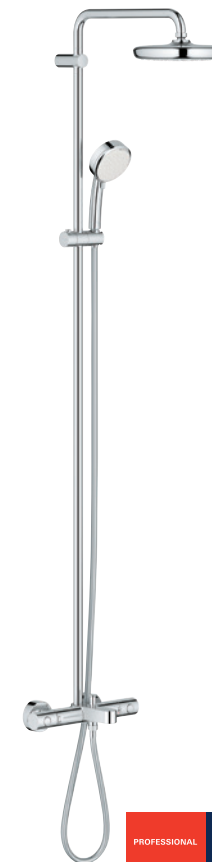

348142433 £343.85
Grotherm 1000 thermostatic shower mixer 1/2" Matt Black

348162433 £439.13
Grotherm 1000 thermostatic bath/shower mixer 1/2" Matt Black

261622433 £134.62
Tempesta 110 shower rail set 600mm shower rail Matt Black

GROHE TEMPESTA COSMOPOLITAN

Tempesta thermostatic shower systems are the modern way to update a bathroom to a more sleek and comfortable space. Designed to be wall-mounted, these exposed shower systems feature either a Tempesta 160mm, Tempesta 210mm, Tempesta 250mm round or Tempesta 250mm square headshower, a Tempesta Cosmopolitan 100 hand shower, thermostat and shower rail in a one box solution.

27922000 £404.32
Tempesta Cosmopolitan 160 shower system thermostatic 160mm headshower 1 spray with Tempesta Cosmo 100 2 spray handshower GROHE TurboStat thermostat ensures a constant temperature throughout

27922001 £445.21
Tempesta Cosmopolitan 210 shower system thermostatic 210mm headshower 1 spray with Tempesta Cosmo 100 2 spray handshower GROHE TurboStat thermostat ensures a constant temperature throughout