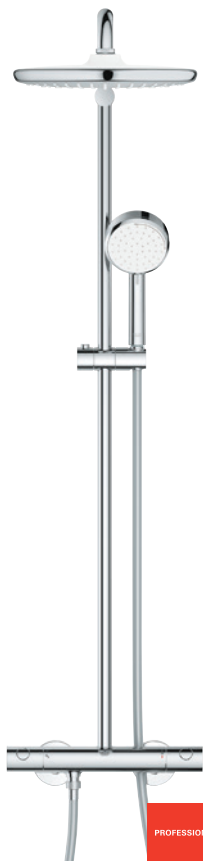

GROHE TEMPESTA COSMOPOLITAN

26670000   **£465.80**
Tempesta Cosmopolitan 250 Round shower system thermostatic 250mm headshower with Tempesta Cosmo 100 2 spray handshower GROHE TurboStat thermostat ensures a constant temperature throughout