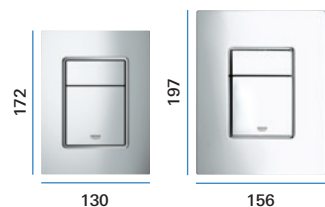

34729000 £703.99
Grotherm Thermostatic shower set
Square 2 handle trim set
Tempesta 210mm headshower
Tempesta 100 2 spray handshower and
1500mm Rotaflex hose

34729000
Grotherm perfect shower set

GROHE FLUSHING SYSTEMS FOR WALL HUNG WC

GROHE RAPID SL

Versatile, secure and quick method of installing wall hung WC.

UNIVERSAL CISTERN

- Dual flush
- Compatible with all GROHE flush plates including small, slim flush plates

SILENT

- Noise reduction thanks to **GROHE whisper**

VERSATILE

- Come in three heights to suit all applications:
- 0.82m, 1.0m and 1.13m
- Adjustable feet, height can be increased by 200mm

Points to secure the on-the-wall installation. Easy installation due to the unique **pneumatic connection** of the flush plate and **easy maintenance** via the flush plate opening