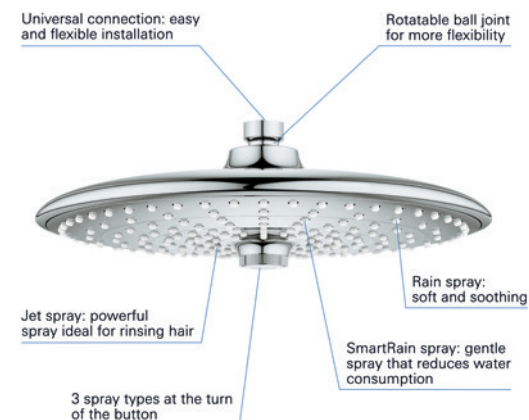

26075001 £661.48
 Euphoria 310 shower system
 310mm headshower
 Euphoria 110mm handshower
 with 3 sprays
 GROHE FastFixation upper bracket
 adjustable
 GROHE CoolTouch prevents scalding
 on hot surfaces

27475002 £724.85
 Euphoria 260 shower system for bath
 260mm headshower with 3 sprays
 Euphoria 110mm handshower
 with 3 sprays
 GROHE FastFixation upper bracket
 adjustable

Euphoria 260mm headshower

Jet spray

SmartRain spray

Rain spray

GROHTHERM PERFECT SHOWER SET

All in one box concealed shower sets using the GROHE Rapido SmartBox rough-in set.

34727000 £703.99
Grotherm Thermostatic shower set
Round 2 handle trim set
Tempesta 210mm headshower
Tempesta 100 2 spray handshower and
1500mm Rotaflex hose