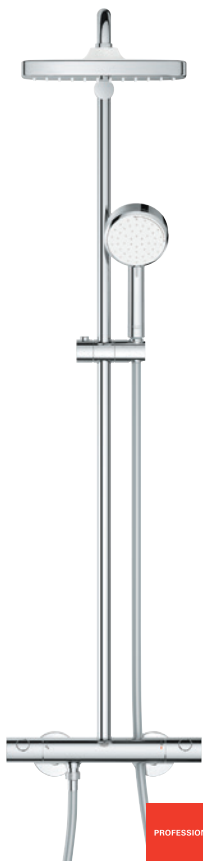

27922000 £404.32
Tempesta Cosmopolitan 160 shower system thermostatic 160mm headshower 1 spray with Tempesta Cosmo 100 2 spray handshower GROHE TurboStat thermostat ensures a constant temperature throughout

27922001 £445.21
Tempesta Cosmopolitan 210 shower system thermostatic 210mm headshower 1 spray with Tempesta Cosmo 100 2 spray handshower GROHE TurboStat thermostat ensures a constant temperature throughout

26223001 £569.57
Tempesta Cosmopolitan 210 shower system thermostatic for bath 210mm headshower 1 spray with Tempesta Cosmo 100 2 spray handshower GROHE TurboStat thermostat ensures a constant temperature throughout

GROHE TEMPESTA COSMOPOLITAN

26670000 **£465.80**
 Tempesta Cosmopolitan 250 Round shower system thermostatic 250mm headshower with Tempesta Cosmo 100 2 spray handshower GROHE TurboStat thermostat ensures a constant temperature throughout