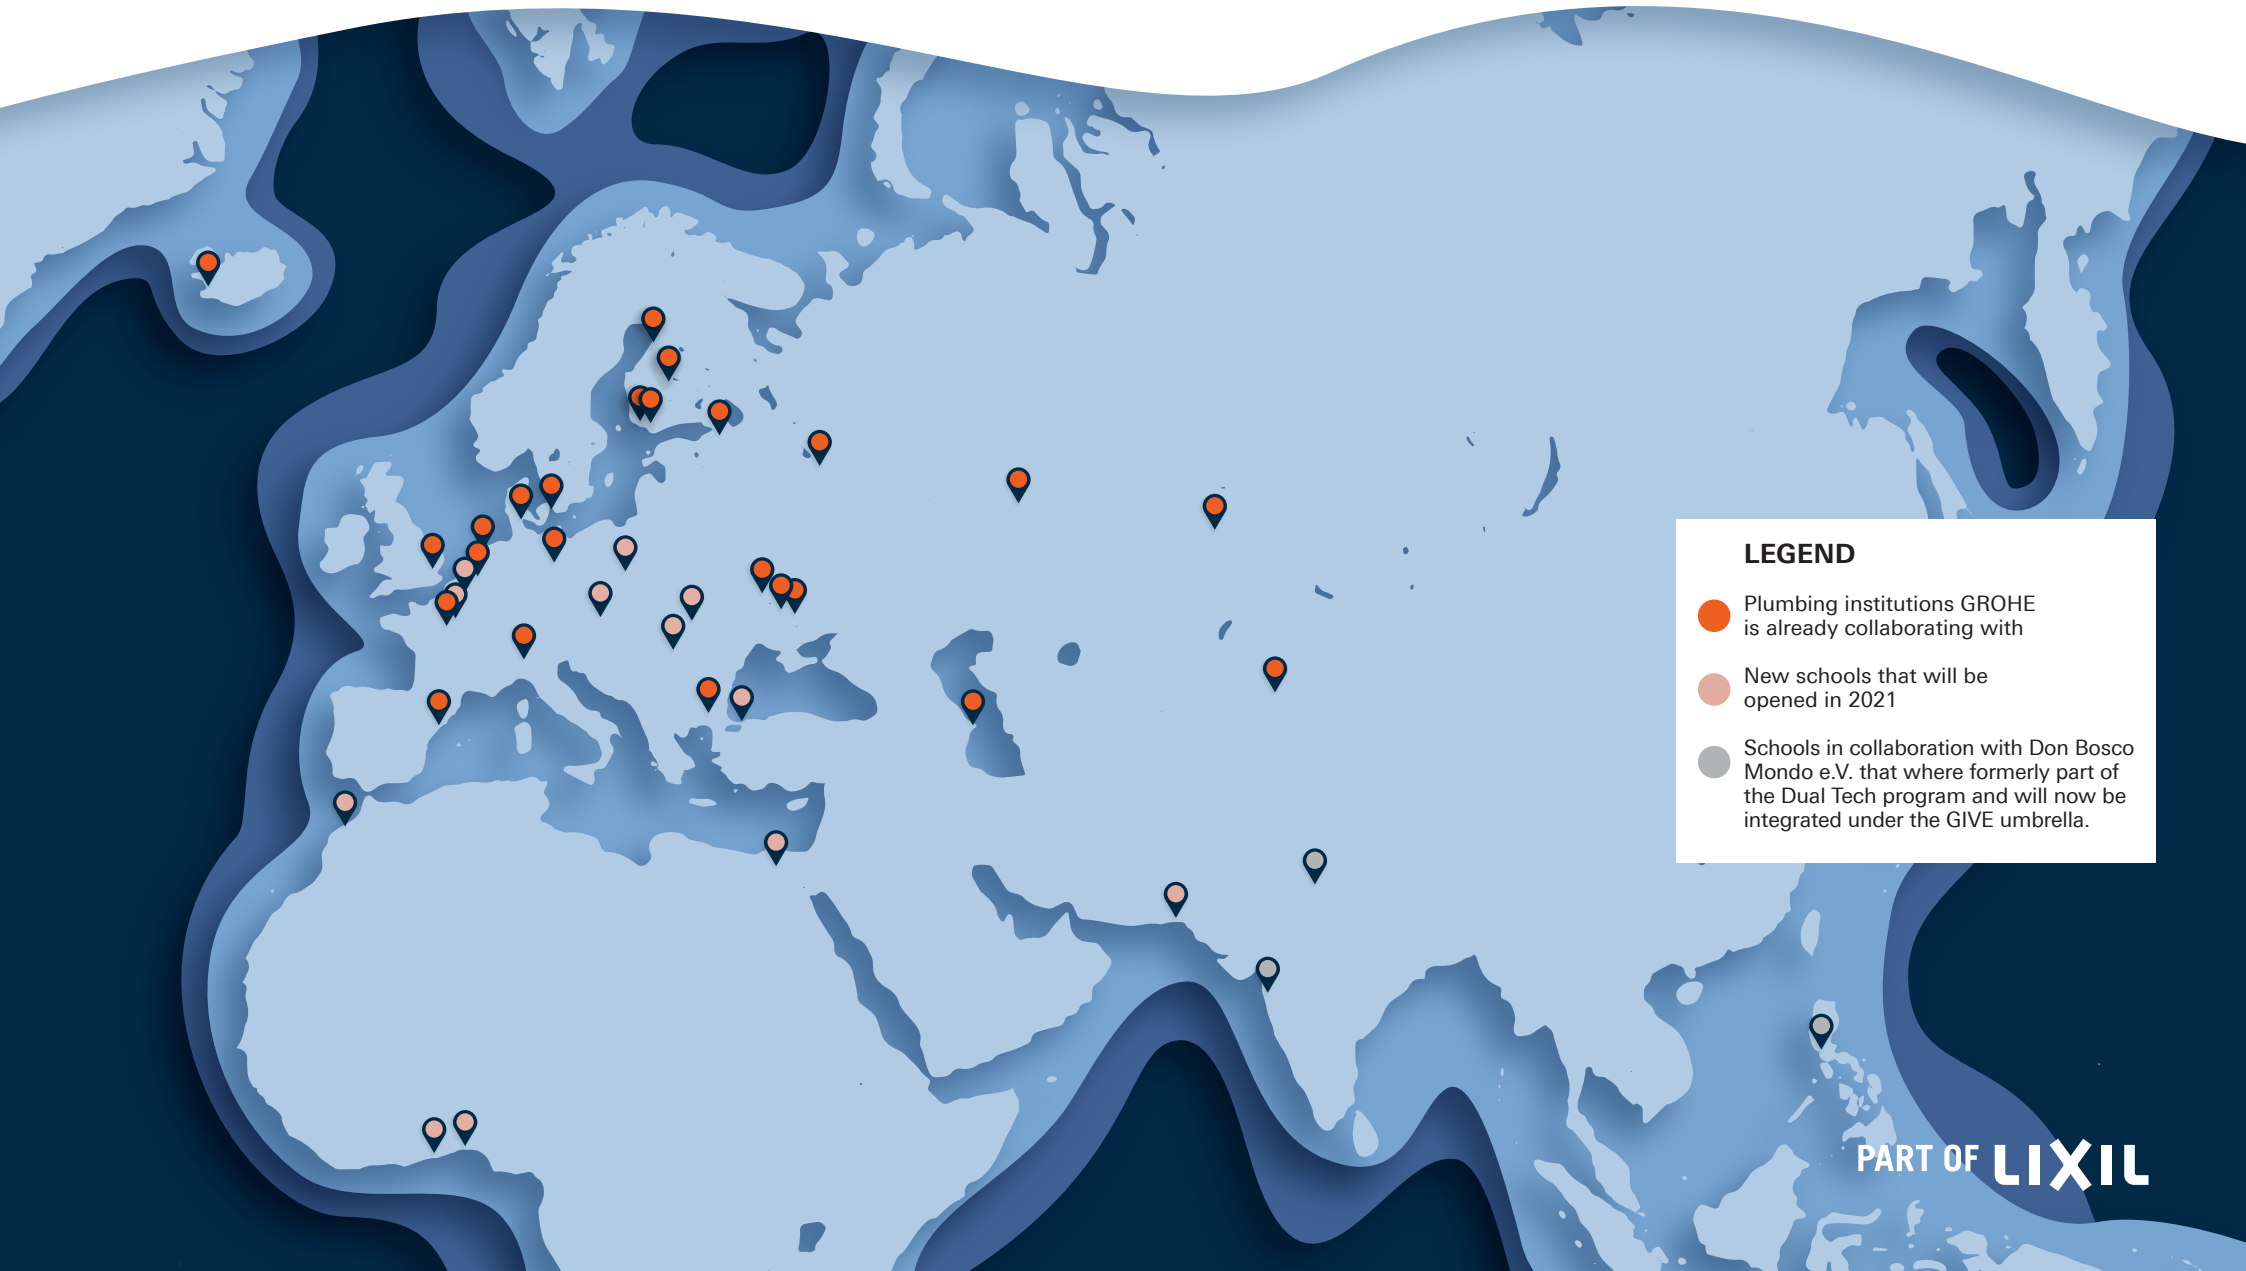

ABOUT GIVE: GROHE's Installer Vocational Training and Education (GIVE) program already collaborates with 26 institutions offering plumbing training across EMENA. 12 additional schools will be opened in 2021. GIVE supports schools in creating a uniform approach with modern equipment, training material and a written examination that will enable the students to experience a hands-on education – for a good start into a prosperous future.

*Pure Freude
an Wasser*

LEGEND

-  Plumbing institutions GROHE is already collaborating with
-  New schools that will be opened in 2021
-  Schools in collaboration with Don Bosco Mondo e.V. that were formerly part of the Dual Tech program and will now be integrated under the GIVE umbrella.

PLUMBING INSTITUTIONS GROHE IS ALREADY COLLABORATING WITH

- Azerbaijan – Baku
- Bulgaria – Stara Zagora
- Denmark – Copenhagen
- Denmark – Kolding
- Finland – Äänekoski
- Finland – Helsinki
- Finland – Turku
- Finland – Oulu
- France – Paris (3 schools)
- Germany – Berlin
- Iceland – Reykjavik
- Italy – Milan
- Kazakhstan – Astana
- Kyrgyzstan – Bishkek
- Netherlands – Apeldoorn
- Netherlands – Groningen
- Russia – Ekaterinburg
- Russia – Moscow
- Russia – St Petersburg
- Spain – Barcelona
- UK – Colchester Essex
- Ukraine – Cherkassy
- Ukraine – Dnipro
- Ukraine – Kyiv

NEWS SCHOOLS THAT WILL BE OPENED IN 2021

- Belgium – Hoboken Antwerp
- Czech Republic – Brno
- Egypt – Cairo
- France – Paris
- Ghana – Accra
- Morocco – Casablanca
- Nigeria – Lagos
- Pakistan – Karachi
- Poland – Warsaw
- Romania – Cluj-Napoca
- Turkey – Istanbul
- Ukraine – Ivano Frankivsk