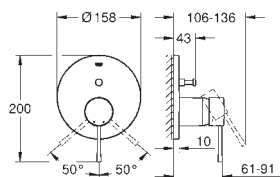

Essence

Jednouchwytywa bateria do obsługi dwóch wyjść wody

do montażu z elementem podtynkowym (zamawiany osobno):

GROHE Rapido SmartBox (35 604)

GROHE SilkMove głowica ceramiczna 46 mm

GROHE Long-Life trwała powłoka

GROHE FastFixation rozeta ścienna (z uszczelnieniem, zakryte mocowania)

metalowa rozeta ścienna, regulacja 6°

metalowa dźwignia

automatyczny przełącznik: wanna/ prysznic

wydajność przepływu:

wyjście: B = 27 l/min, wyjście: C = 27 l/min

element montażowy zamawiany osobno

Wariant produktu: Professional

zastępuje baterię Essence 24 058 xx1

35 604 000

302,00

GROHE Rapido SmartBox uniwersalny element podtynkowy, wariant

produktu: Professional