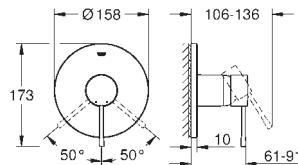

Essence

Jednouchwytywa bateria do obsługi jednego wyjścia wody

do montażu z elementem podtynkowym (zamawiany osobno):

GROHE Rapido SmartBox (35 604)

GROHE SilkMove głowica ceramiczna 46 mm

GROHE Long-Life trwała powłoka

GROHE FastFixation rozeta ścienna (z uszczelnieniem, zakryte mocowania)

metalowa rozeta ścienna, regulacja 6°

metalowa dźwignia

wydajność przepływu:

wyjście: B lub C = 30 l/min

element montażowy zamawiany osobno

Wariant produktu: Professional

zastępuje baterię Essence 24 057 xx1

35 604 000

302,00

GROHE Rapido SmartBox uniwersalny element podtynkowy, wariant

produktu: Professional

24 167 001 ★

chrom

789,00

24 167 DC1 ★

stal nierdzewna

1 100,00

24 167 GL1 ★

cool sunrise

1 180,00

24 167 GN1 ★

brushed cool sunrise

1 260,00

24 167 DA1 ★

warm sunset

1 180,00

24 167 DL1 ★

brushed warm sunset

1 260,00

24 167 A01

hard graphite

1 180,00

24 167 AL1 ★

brushed hard graphite

1 260,00

24 167 KF1

phantom black

1 100,00