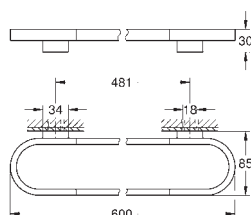

41 056 000

chrom

431,00

41 056 DC0

stal nierdzewna

603,00

41 056 GL0

cool sunrise

646,00

41 056 GN0

brushed cool sunrise

689,00

41 056 DA0

warm sunset

646,00

41 056 DL0

brushed warm sunset

689,00

41 056 A00

hard graphite

646,00

41 056 AL0

brushed hard graphite

689,00

Selection

Wieszak na ręcznik kąpielowy

materiał: metal

długość 600 mm

ukryte mocowanie
do zastosowania ze szklaną półką (41 057 000)

GROHE StarLight wykończenie chromowane