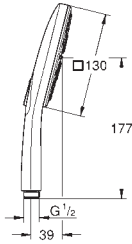

GROHE RAINSHOWER SMARTACTIVE

Numer katalogowy

Kolor

Cena (PLN)

26 582 000	chrom	318,00
26 582 DC0	stal nierdzewna	478,00
26 582 GN0	brushed cool sunrise	573,00
26 582 DL0	brushed warm sunset	573,00
26 582 A00	hard graphite	541,00
26 582 AL0	brushed hard graphite	573,00

Rainshower SmartActive 130 Cube

Prysznic ręczny 3 strumienie

chromowana tarcza deszczownicy

strumień Rain i Jet z funkcją DripStop oraz ActiveMassage

GROHE EcoJoy, ogranicznik przepływu 9,5 l/min

GROHE DreamSpray perfekcyjny natrysk

GROHE SmartTip wybór strumienia natrysku przez naciśnięcie pierścienia na słuchawce

GROHE RainStart strumień Rain uruchamiany zawsze jako pierwszy

GROHE StarLight wykończenie chromowane

SpeedClean system przeciw osadom wapiennym

wewnętrzny kanał wodny

uniwersalny montaż, pasuje do wszystkich

standardowych węży prysznicowych.

nadaje się do podgrzewaczy przepływowych

26 550 000	chrom	317,00
bez ogranicznika przepływu