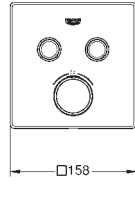

GROHE GROHTHERM SMARTCONTROL

Numer katalogowy

Kolor

Cena (PLN)

BATERIE TERMO-
STATYCZNE

29 156 LSO

moon white

2 780,00

Grotherm SmartControl

Bateria termostatyczna do obsługi dwóch wyjść wody do montażu z elementem podtynkowym (zamawiany osobno): GROHE Rapido SmartBox (35 600 000/35 604 000)

metalowa rozeta ścienna z **GROHE FastFixation** (zakryte uszczelnienie rozety i mocowania trzpienia), regulacja 6°

GROHE StarLight powłoka chromowana

przełącznik SmartControl, regulacja przepływu wody: od oszczędnego strumienia EcoJoy do pełnego przepływu Full Flow

wymienne symbole: wanna, prysznic, deszczownica, dysze

GROHE TurboStat głowica termostatyczna

GROHE ProGrip uchwyty z radełkowaną strukturą

GROHE SafeStop blokada na 38°C

GROHE SafeStop Plus w zestawie opcjonalny ogranicznik temperatury 43°C / 46°C

wbudowane zawory zwrotne i sitka do zanieczyszczeń

możliwość używania kilku wyjść wody jednocześnie

biała rozeta ze szkła akrylowego

element montażowy zamawiany osobno

wydajność przepływu:

wyjście B = 24 l / min

wyjście C = 26 l / min

wyjście B+C = 29 l / min

35 600 000

312,00

GROHE Rapido SmartBox uniwersalny element podtynkowy

35 604 000

312,00

GROHE Rapido SmartBox uniwersalny element podtynkowy, wariant produktu: Professional

29 157 LSO

moon white

2 960,00