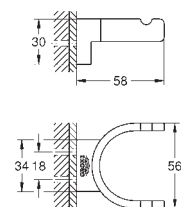

41 049 000

chrom

162,00

41 049 DC0

stal nierdzewna

226,00

41 049 GL0

cool sunrise

242,00

41 049 GN0

brushed cool sunrise

259,00

41 049 DA0

warm sunset

242,00

41 049 DL0

brushed warm sunset

259,00

41 049 A00

hard graphite

242,00

41 049 AL0

brushed hard graphite

259,00

Selection

Podwójny wieszak

materiał: metal

ukryte mocowanie

GROHE StarLight wykończenie chromowane