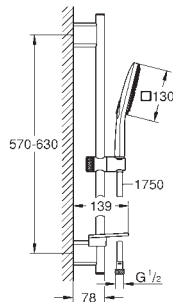

26 584 000	chrom	680,00

Rainshower SmartActive 130 Cube

Zestaw z drążkiem prysznicowym, 3 strumienie

elementy składowe:

słuchawka prysznicowa Rainshower SmartActive 130 Cube (26 582)

drążek 600 mm

z uchwytami ściennymi

Silverflex wąż prysznicowy 1750 mm (28 388)

półka GROHE EasyReach

GROHE EcoJoy, ogranicznik przepływu 9,5 l/min

GROHE DreamSpray perfekcyjny natrysk

GROHE StarLight wykończenie chromowane

GROHE FastFixation Plus regulowany rozstaw pomiędzy uchwytami dla dopasowania do istniejących otworów

GROHE TileFix regulacja głębokości na górnym i dolnym uchwycie

SpeedClean system przeciw osadom wapiennym

wewnętrzny kanał wodny

Twistfree system zapobiegający skręcaniu węża prysznicowego

nadaje się do podgrzewaczy przepływowych

26 585 000	chrom	691,00
ditto, ogranicznik przepływu 6,6 l/min		

26 583 000	chrom	678,00
bez ogranicznika przepływu