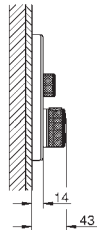

GROHE GROHTHERM SMARTCONTROL

Numer katalogowy

Kolor

Cena (PLN)

BATERIE TERMO-
STATYCZNE

29 156 LSO

moon white

2 780,00

Grotherm SmartControl

Bateria termostatyczna do obsługi dwóch wyjść wody do montażu z elementem podtynkowym (zamawiany osobno): GROHE Rapido SmartBox (35 600 000/35 604 000)

metalowa rozeta ścienna z **GROHE FastFixation** (zakryte uszczelnienie rozety i mocowania trzpienia), regulacja 6°

GROHE StarLight powłoka chromowana

przełącznik SmartControl, regulacja przepływu wody: od oszczędnego strumienia EcoJoy do pełnego przepływu Full Flow

wymienne symbole: wanna, prysznic, deszczownica, dysze

GROHE TurboStat głowica termostatyczna

GROHE ProGrip uchwyty z radełkowaną strukturą

GROHE SafeStop blokada na 38°C

GROHE SafeStop Plus w zestawie opcjonalny ogranicznik temperatury 43°C / 46°C

wbudowane zawory zwrotne i sitka do zanieczyszczeń

możliwość używania kilku wyjść wody jednocześnie

biała rozeta ze szkła akrylowego

element montażowy zamawiany osobno

wydajność przepływu:

wyjście B = 24 l / min

wyjście C = 26 l / min

wyjście B+C = 29 l / min

35 600 000

312,00

GROHE Rapido SmartBox uniwersalny element podtynkowy

35 604 000

312,00

GROHE Rapido SmartBox uniwersalny element podtynkowy, wariant produktu: Professional

29 157 LSO

moon white

2 960,00