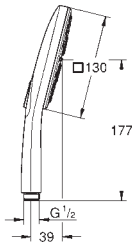

26 582 LS0	moon white	318,00

Rainshower SmartActive 130 Cube

Prysznic ręczny 3 strumienie

biała tarcza natrysku

strumień Rain i Jet z funkcją DripStop oraz ActiveMassage

GROHE EcoJoy, ogranicznik przepływu 9,5 l/min

GROHE DreamSpray perfekcyjny natrysk

GROHE SmartTip wybór strumienia natrysku przez naciśnięcie pierścienia na słuchawce

GROHE RainStart strumień Rain uruchamiany zawsze jako pierwszy

GROHE StarLight powłoka chromowana

SpeedClean system przeciw osadom wapiennym

wewnętrzny kanał wodny

uniwersalny montaż, pasuje do wszystkich

standardowych węży prysznicowych.

nadaje się do podgrzewaczy przepływowych

26 551 LS0	moon white	317,00
bez ogranicznika przepływu