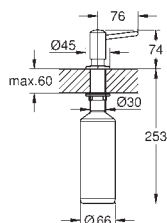

40 536 000

chrom

238,00

40 536 DC0

stal nierdzewna

333,00

Dozownik Contemporary

zasobnik 500 ml

GROHE StarLight powłoka chromowana