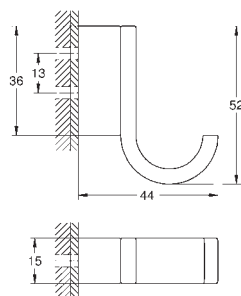

41 039 000

chrom

97,00

41 039 DC0

stal nierdzewna

136,00

41 039 GL0

cool sunrise

145,00

41 039 GN0

brushed cool sunrise

155,00

41 039 DA0

warm sunset

145,00

41 039 DL0

brushed warm sunset

155,00

41 039 A00

hard graphite

145,00

41 039 AL0

brushed hard graphite

155,00

Selection

Wieszak

materiał: metal

ukryte mocowanie

GROHE StarLight wykończenie chromowane