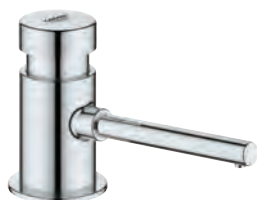

36 194 000

chrom

600,00

Dozownik

zawór sztorcowy z przyciskiem,

wysięg 113 mm

do otworów 22 - 30 mm

zasobnik 1 l.

GROHE StarLight powłoka chromowana