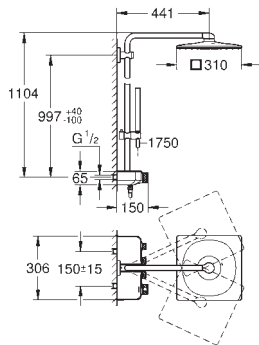

26 508 000	chrom	1.209,27
26 508 LS0	moon white	1.396,96
26 508 DC0	supersteel	1.813,90
26 508 GN0	brushed cool sunrise	2.176,68
26 508 DL0	brushed warm sunset	2.176,68
26 508 A00	hard graphite	2.055,76
26 508 AL0	brushed hard graphite	2.176,68

Euphoria SmartControl System 310 Cube Duo

Douchesysteem met thermostatische mengkraan

bestaande uit:

horizontale douchearm 450 mm

bovenste muurbevestiging deels aanpasbaar aan bestaande boorgaten (+40 mm/-100 mm)

SmartControl thermostaat

voor wisseling tussen hoofd- en handdouche

hoofddouche Rainshower SmartActive 310 Cube

2 stralen:

GROHE PureRain, ActiveRain

handdouche Euphoria Cube (27 699 000) 9,5 l/min.

in hoogte verstelbaar via glij-element

- doucheslang Silverflex 1750 mm (28 388 000)

GROHE DreamSpray: optimaal straalpatroon

GROHE CoolTouch

GROHE TurboStat: 2x sneller en 2x nauwkeuriger de gewenste temperatuur

GROHE EcoJoy waterbesparende technologie

GROHE StarLight schitterende chroomafwerking

GROHE SafeStop bij 38°C

GROHE SafeStop Plus optionele temperatuurbegrenzer op 43°C

1 SmartControl knop voor aan-uit, draai voor aanpassen volume

geïntegreerde GROHE EasyReach shower tray

SpeedClean antikalksysteem

Inner WaterGuide: geïsoleerd waterkanaal voor een langere levensduur

TwistFree voorkomt het verdraaien van de slang

geschikt voor combiketels met

minimale capaciteit 18kW/h

functioneert vanaf een minimale doorstroming van 7 l/min.