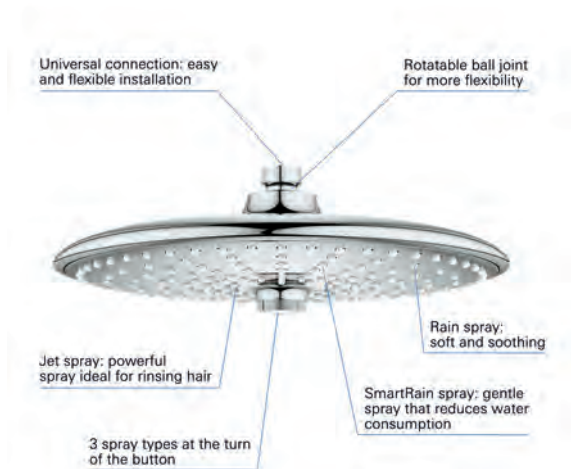

26075001 **£661.48**
 Euphoria 310 shower system
 310mm headshower
 Euphoria 110mm handshower
 with 3 sprays
 GROHE FastFixation upper bracket
 adjustable
 GROHE CoolTouch prevents scalding
 on hot surfaces

27475002 **£724.85**
 Euphoria 260 shower system for bath
 260mm headshower with 3 sprays
 Euphoria 110mm handshower
 with 3 sprays
 GROHE FastFixation upper bracket
 adjustable

Euphoria 260mm headshower

Jet spray

SmartRain spray

Rain spray

GROHTHERM PERFECT SHOWER SET

All-in-one box concealed shower sets using the GROHE Rapido SmartBox rough-in set.

34727000 **£703.99**

Grotherm Thermostatic shower set
Round 2 handle trim set
Tempesta 210mm headshower round
Tempesta 100 2 spray handshower and
1500mm Rotaflex hose