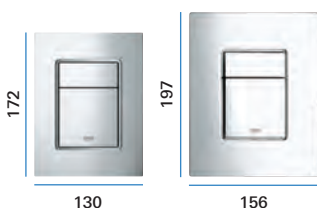

GROHE FLUSHING SYSTEMS FOR WALL HUNG WC

GROHE RAPID SL

Versatile, secure and quick method of installing wall hung WC.

UNIVERSAL CISTERN

- Dual flush
- Compatible with all GROHE flush plates including small, slim flush plates