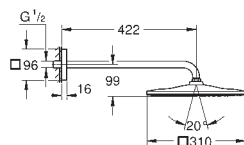

new

26 566 000

chromé

445,13

26 566 DC0

supersteel

756,70

26 566 GN0

brushed cool sunrise

890,24

26 566 DL0

brushed warm sunset

890,24

26 566 A00

hard graphite

845,73

26 566 AL0

brushed hard graphite

890,24

Rainshower Mono 310 Cube

Set de douche de tête, 142 mm, 1 jet

constitué de :

douche de tête Rainshower 310

1 jet :

GROHE PureRain

- bras de douche Rainshower, saillie:142 mm (27 485 000)

GROHE EcoJoy limiteur de débit 9,5 l/min

GROHE DreamSpray : répartition uniforme du flux entre tous les diffuseurs

GROHE StarLight : chrome éclatant et durable

GROHE SpeedClean : le calcaire disparaît en un tour de main

Inner WaterGuide longévité maximale

adapté pour les chauffe-eau instantanés