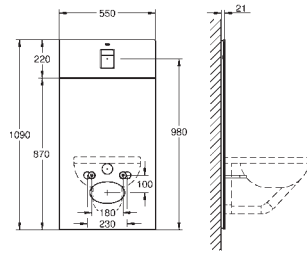

GROHE RAPID SL POUR WC

Référence No.

Finition

Prix recommandé
(€) sans TVA

39 374 KS0

velvet black

1 009,26

GROHE Module en verre pour réservoir de chasse GD 2

Pour connexion retrofit du wc douche Sensia Arena
Pour les murs carrelés / plâtrés

Deux pièces en verre de sécurité trempé (8mm)

Partie supérieure amovible pour la maintenance

Plaque de commande Skate Cosmopolitan, chrome

set d'isolation phonique

Inclus : accessoires pour le montage de la plaque de verre et WC en céramique

39 374 LS0

moon white

1 009,26