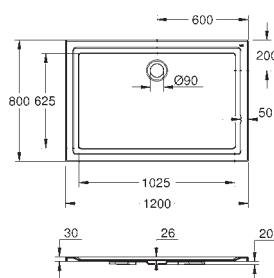

Bac de douche acrylique 800 x 1200

Dimensions: 800 x 1200 mm

Épaisseur : 30 mm

Matériel: Acrylique

Diamètre de l'évacuation : 90 mm

Recommandé en association avec le set d'évacuation vertical 49 533 000 et le set d'évacuation horizontal 49 534 000 (vendus séparément)

Matériaux d'installation recommandés

MEPA cadre de montage (#150183)

Set d'extension MR SF (# 150194)

Extra support pour bac de douche EASYLIFT MEPA (#150193)

MEPA rails muraux pour bac de douche (# 190032)

Bande d'échancheite MEPA (#180040)

Installation Poresta recommandée - set # 17014413

Installation Schedel recommandée - set SD 90084

20 pièces par palette