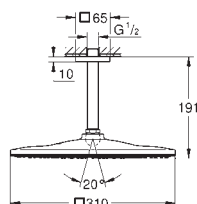

26 066 000

chromé

625,80

26 066 DC0

supersteel

876,12

26 066 GL0

cool sunrise

1 001,28

26 066 GN0

brushed cool sunrise

1 063,86

26 066 DA0

warm sunset

1 001,28

26 066 DL0

brushed warm sunset

1 063,86

26 066 A00

hard graphite

1 001,28

26 066 AL0

brushed hard graphite

1 063,86

Rainshower Cosmopolitan 310

Set de douche de tête 380 mm, 1 jet

constitué de :

- douche de tête Rainshower Ø 310 mm (27 478 000)

en métal

1 jet : Rain

bras de douche Rainshower 380 mm (28 361 000)

GROHE EcoJoy limiteur de débit 9,5 l/min

GROHE DreamSpray : répartition uniforme du flux entre tous les diffuseurs

GROHE StarLight : chrome éclatant et durable

GROHE SpeedClean : le calcaire disparaît en un tour de main