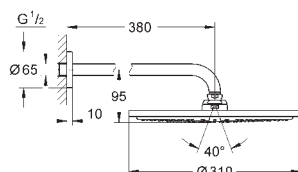

26 056 000

chromé

625,80

Idem, avec écoulement non-restreint