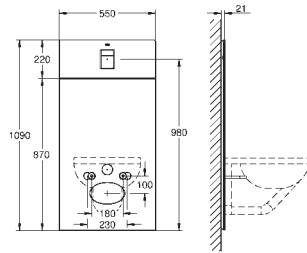

GROHE Module en verre

pour Rapid SL

pour réservoir de chasse GD 2

Pour connexion retrofit du wc douche Sensia Arena

Pour les murs carrelés / plâtrés

Deux pièces en verre de sécurité trempé (8mm)

Partie supérieure amovible pour la maintenance

Plaque de commande Skate Cosmopolitan, chrome

Plaque de montage HPL avec trou pré-découpé pour les connexions

Plaque de montage avec raccordement eau dissimulé pour wc lavants Sensia Arena

Avec des bords de qualité en finition argent

set d'isolation phonique

Inclus : accessoires pour le montage de la plaque de verre et WC en céramique