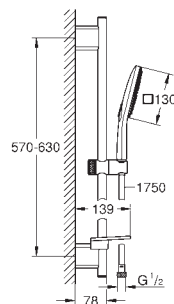

GROHE RAINSHOWER SMARTACTIVE

Référence No. Finition Prix recommandé
(€) sans TVA

26 582 000	chromé	89,81
26 582 DC0	supersteel	134,72
26 582 GN0	brushed cool sunrise	161,67
26 582 DL0	brushed warm sunset	161,67
26 582 A00	hard graphite	152,68
26 582 AL0	brushed hard graphite	161,67

Rainshower SmartActive 130 Cube

Douche à main 3 jets

diffuseur de douche chromé

GROHE Rain avec DripStop, Jet avec DripStop et ActiveMassage

GROHE EcoJoy limiteur de débit 9,5 l/min

GROHE DreamSpray : répartition uniforme du flux entre tous les diffuseurs

GROHE SmartTip sélection du jet

GROHE RainStart - douchette commence toujours avec jet Rain

GROHE StarLight : chrome éclatant et durable

GROHE SpeedClean : le calcaire disparaît en un tour de main

Inner WaterGuide longévité maximale

système de montage universel: s'associe avec tous les flexibles de douche

adapté pour les chauffe-eau instantanés

26 582 LS0

moon white

89,81

Rainshower SmartActive 130 Cube

Douche à main 3 jets

diffuseur de douche blanche

GROHE Rain avec DripStop, Jet avec DripStop et ActiveMassage

GROHE EcoJoy limiteur de débit 9,5 l/min

GROHE DreamSpray : répartition uniforme du flux entre tous les diffuseurs

GROHE SmartTip sélection du jet

GROHE RainStart - douchette commence toujours avec jet Rain

GROHE Starlight chromé éclatant et durable

GROHE SpeedClean : le calcaire disparaît en un tour de main

Inner WaterGuide longévité maximale

système de montage universel: s'associe avec tous les flexibles de douche

adapté pour les chauffe-eau instantanés

26 584 000

chromé

191,91

Rainshower SmartActive 130 Cube

Set de douche, 3 jets

constitué de :

douchette Rainshower SmartActive 130 Cube (26 582)

Barre de douche 600 mm

avec supports muraux métalliques

- flexible Silverflex 1750 mm (28 388 000)