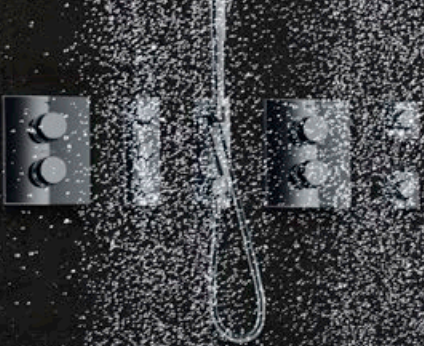

PURE LUXURY  
**AQUASYMPHONY**

EXPLOREZ  
LES LIEUX LES PLUS  
MAGIQUES DE LA  
PLANÈTE. AVEC  
**AQUASYMPHONY  
DE GROHE.**

A misty mountain landscape with a lake reflecting the scene. The mountains are rugged and partially covered in snow, with a dense forest of evergreen trees at the base. The sky is overcast and hazy, creating a soft, ethereal atmosphere. The lake in the foreground is calm, mirroring the surrounding landscape.

**EXCEPTIONNEL.**  
COMME LA BRUME  
DÉLICATE DE LA  
TERRE DE FEU.

A misty, tropical landscape with a wooden pier in the foreground and a forested hillside in the background. The scene is hazy and atmospheric, with a soft, golden light filtering through the mist. The water is a deep teal color, and the pier is made of dark wood with a simple railing. The background shows a dense forest of trees on a hillside, partially obscured by the mist.