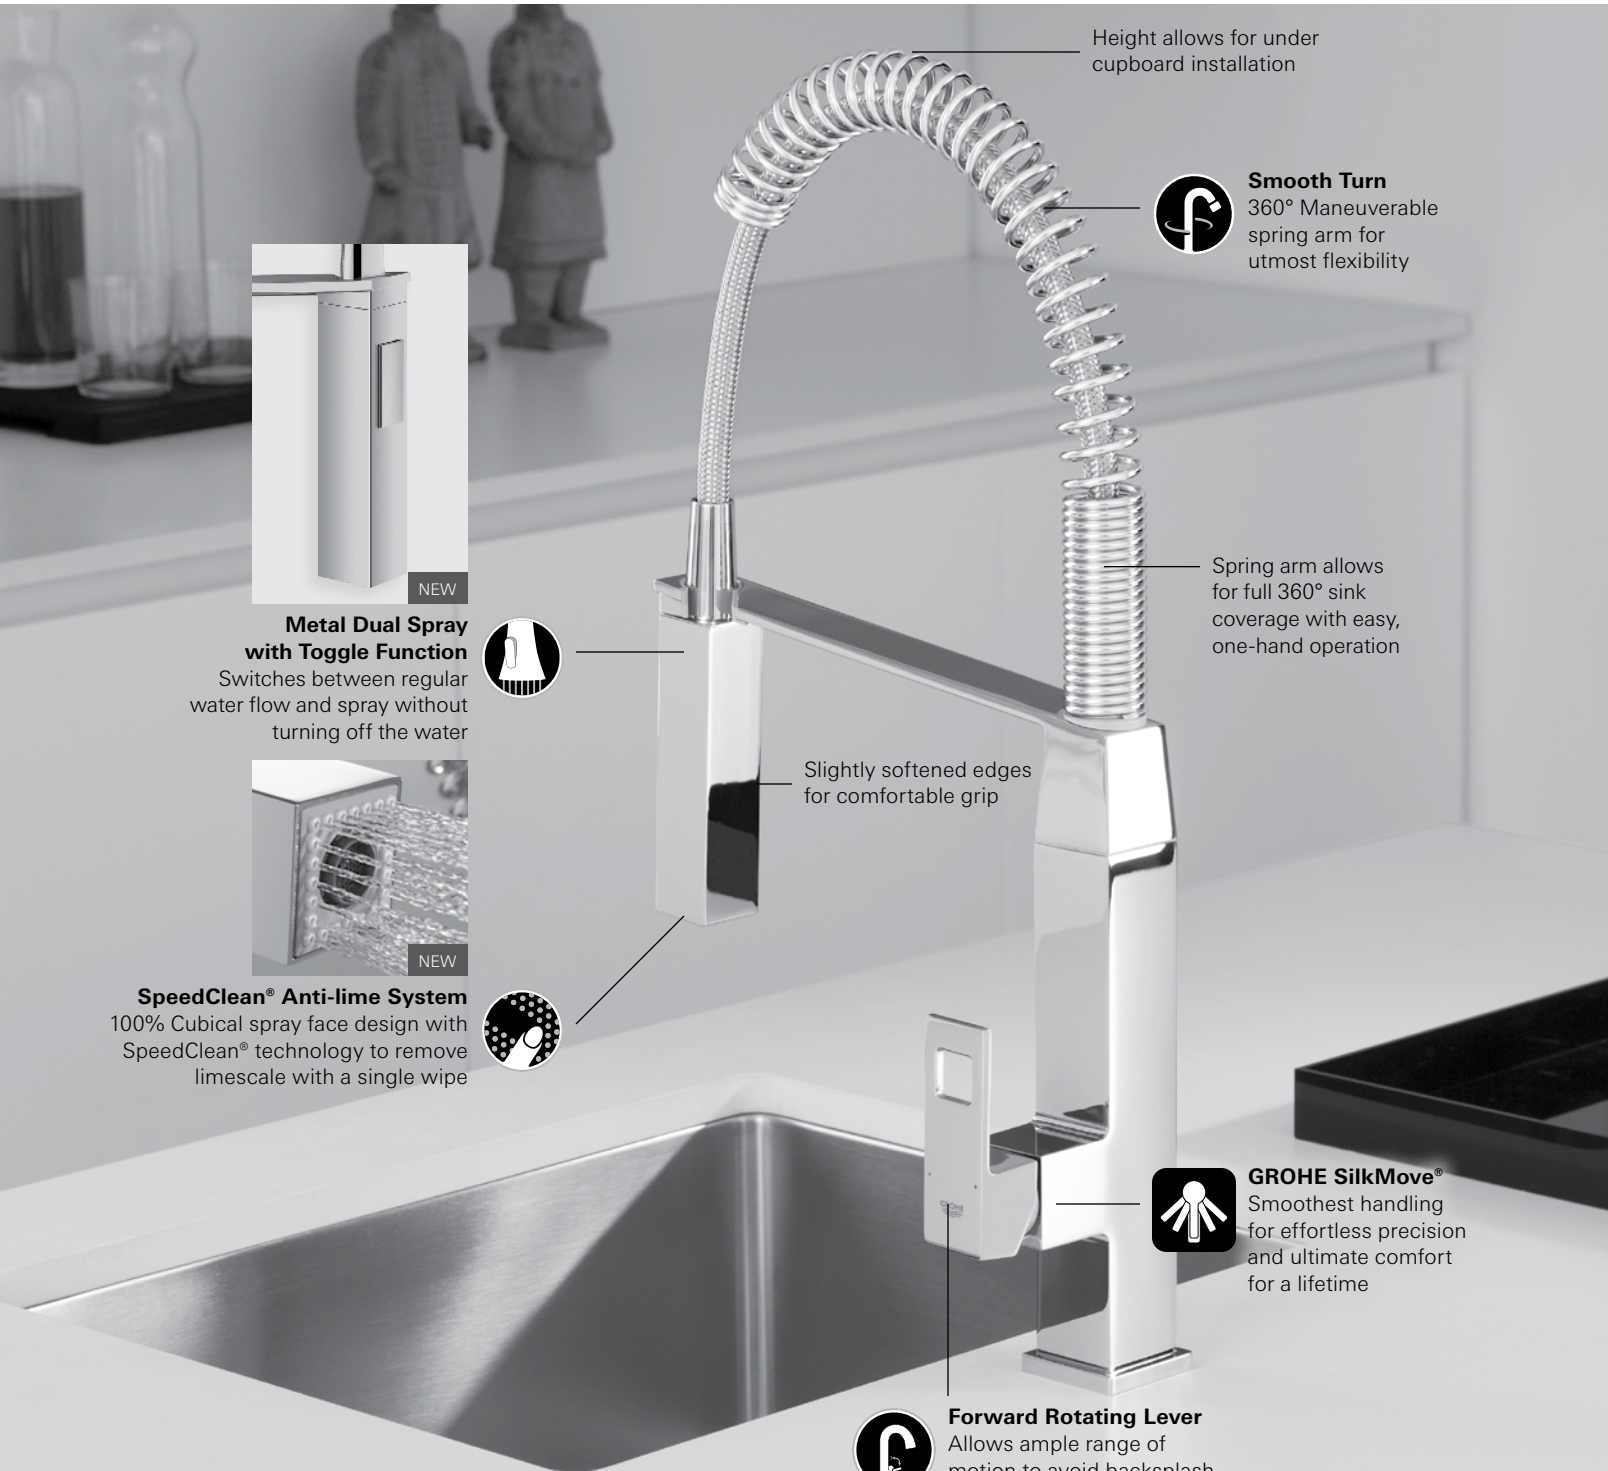

		Product #	Handle #	Color/Description	Price
	<p>K7® Dual Spray Pull-Out</p> <ul style="list-style-type: none"> • GROHE SilkMove® • GROHE StarLight® • SpeedClean® anti-lime system • 11 7/8" Faucet height • 10 1/4" Aerator height • 9 1/8" Faucet reach • Dual spray with toggle function: switches between regular water flow and spray without turning off the water • 140° Swivel radius • Solid brass body • Single lever handle • 1.75gpm • CALGreen compliant <p>Compatible with GROHE Foot Control retro-fit set (30 310 000)</p>	<p>32 178 000 32 178 DC0 </p>		<p>GROHE StarLight® Chrome SuperSteel InfinityFinish™</p>	<p>\$849 1,104</p>
	<p>Timeless Soap/Lotion Dispenser</p> <ul style="list-style-type: none"> • GROHE StarLight® • Brass head & flange • One piece cartridge pump unit • Fillable from above • 15 oz. capacity 	<p>40 536 000 40 536 DC0 </p>		<p>GROHE StarLight® Chrome SuperSteel InfinityFinish™</p>	<p>\$76 98</p>

Product # Handle # Color/Description Price

Product #	Handle #	Color/Description	Price

THIS PAGE LEFT INTENTIONALLY BLANK

GROHE EUROCUBE®

Semi-Professional faucets from GROHE feature the highest quality materials to withstand heavy use as well as convenient features for at-home chefs, including easy, one-hand operation, a spring arm that allows for full 360° sink mobility and high performance spray.

Height allows for under cupboard installation

Smooth Turn
360° Maneuverable spring arm for utmost flexibility

NEW

Metal Dual Spray with Toggle Function

Switches between regular water flow and spray without turning off the water