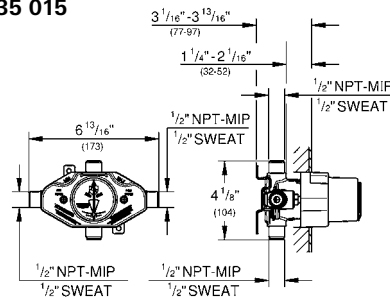

GROHE PRESSURE BALANCE VALVE

Features And Benefits

The new GROHE Pressure Balance Valve combines shower safety performance with a plumbers choice of easy installation and great user experience thanks to the 265° comfort range. The GROHE Blue Core cartridge is proof of the German design and engineering.

Metal Support Brackets

Allowing quick and easy installation in particular when using pex piping

Integral Service Stops

Ensure easy service at the valve
(Available on 35 015 001, 35 064 001, 35 065 001)

Cartridge Fastening Nut

Quickly remove within seconds for access to the cartridge ideally for initial installation (sweating) and back to back installation when cartridge needs to be reversed

Solid Brass Inlet Connections (PEX, Sweat, NPT)

Fast and easy installation without adapters for most common piping connection reducing leak points

265° Comfort Range

Allows user to fine tune the perfect shower temperature

Blue Core Cartridge

The Blue Core Cartridge is proof of GROHE Quality and allows plumbers to easily identify the cartridge

35 015

35 064

35 065

35 066

Product Description:

Universal Pressure Balance Rough-In Valve

Standard Specification:

- Solid brass body
- One-piece cartridge design
- Reversible cartridge (back to back installation)
- 265° Temperature comfort range
- ASSE 1016 Compliant
- Support bracket
- Service stops (replaceable)
- Multiple built-in connections
  - $\frac{1}{2}''$ Sweat/NPT
  - PEX Expansion (1960)
  - PEX Crimp (1807)
- Separate valve direct sweat only
- Flow rate 4.0gpm @ 60 psi
- All exiting GROHE trims are compatible (Except the Arden® trim; new SKUs available) SKU# (19 311 xx1 / 19 312 xx1)
- Extension kit available (deep wall installation) SKU# 47 996 000

Codes & Standards: