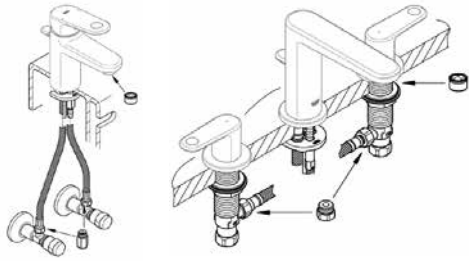

HANDLES

GROHE **SPARE PARTS**

SPARE PARTS

LOW FLOW SOLUTION KITS

Application	Product#	Price
Low Flow Solution Kit for 1-Hole Faucets, 1.0gpm (WaterSense)	48 186 000	\$38
Low Flow Solution Kit for 1-Hole Faucets, 0.5gpm	48 187 000	38
Low Flow Solution Kit for 1-Hole Faucets, 0.35gpm	48 188 000	38
Low Flow Solution Kit for 3-Hole Faucets, 1.0gpm	48 189 000	38
Low Flow Solution Kit for 3-Hole Faucets, 0.5gpm	48 190 000	38
Low Flow Solution Kit for 3-Hole Faucets, 0.35gpm	48 191 000	38