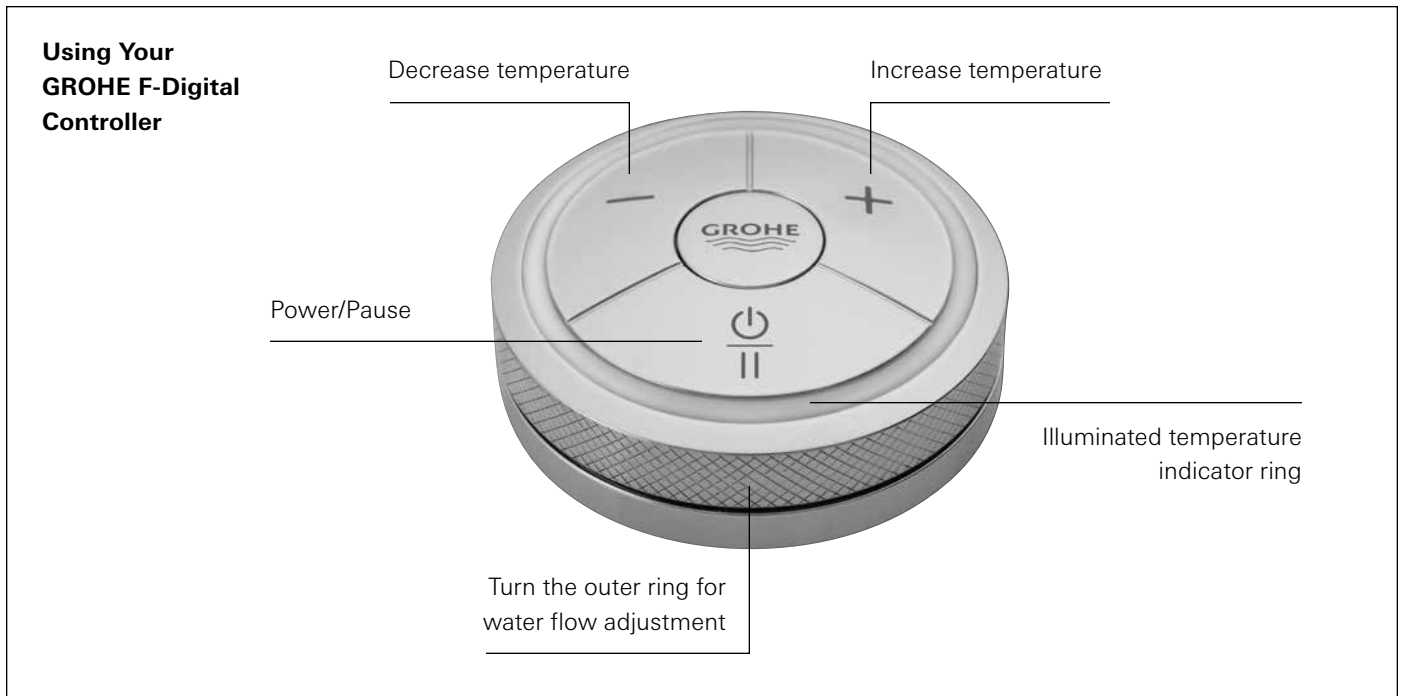

ESSENTIALS AUTHENTIC

GROHE F-DIGITAL

GROHE
SPA

GROHE F-DIGITAL

EASY TO USE & INTUITIVE

Digital Shower Diverter
Pushing a button is all it takes to switch between the water outlets.

Select between water outlets - one at a time, one after the other or all simultaneously.