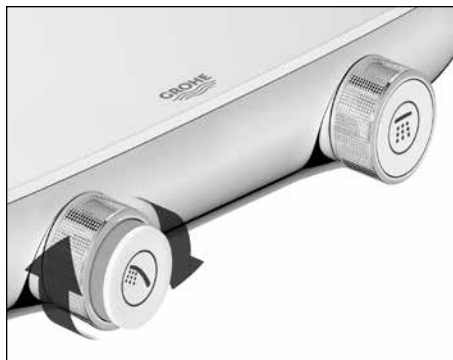

Turn to adjust the water volume gradually from Eco to Full Flow.