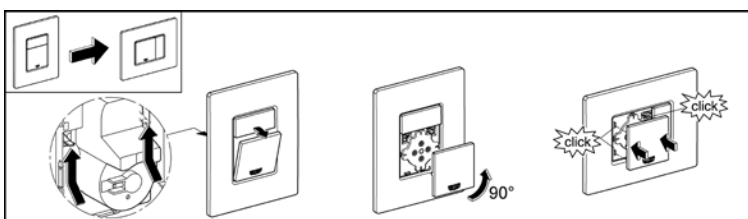

ACTUATION PLATES

HOW TO ROTATE YOUR ACTUATION PLATE: