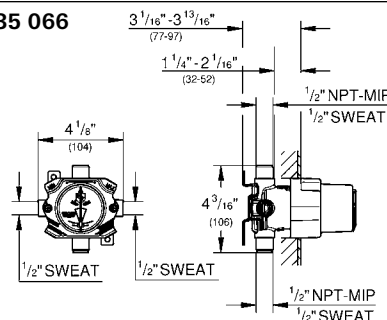

35 066

Product Description:

Universal Pressure Balance Rough-In Valve

Standard Specification:

- Solid brass body
- One-piece cartridge design
- Reversible cartridge (back to back installation)
- 265° Temperature comfort range
- ASSE 1016 Compliant
- Support bracket
- Service stops (replaceable)
- Multiple built-in connections
  - $\frac{1}{2}''$ Sweat/NPT
  - PEX Expansion (1960)
  - PEX Crimp (1807)
- Separate valve direct sweat only
- Flow rate 4.0gpm @ 60 psi
- All exiting GROHE trims are compatible (Except the Arden® trim; new SKUs available) SKU# (19 311 xx1 / 19 312 xx1)
- Extension kit available (deep wall installation) SKU# 47 996 000

Codes & Standards: