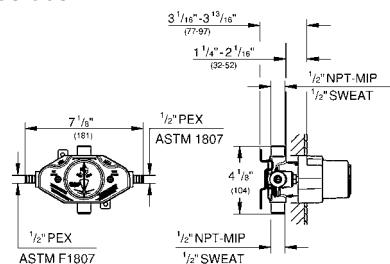

GROHE PRESSURE BALANCE VALVE

Features And Benefits

The new GROHE Pressure Balance Valve combines shower safety performance with a plumbers choice of easy installation and great user experience thanks to the 265° comfort range. The GROHE Blue Core cartridge is proof of the German design and engineering.

Metal Support Brackets

Allowing quick and easy installation in particular when using pex piping

Integral Service Stops

Ensure easy service at the valve
(Available on 35 015 001, 35 064 001, 35 065 001)

Cartridge Fastening Nut

Quickly remove within seconds for access to the cartridge ideally for initial installation (sweating) and back to back installation when cartridge needs to be reversed

Solid Brass Inlet Connections (PEX, Sweat, NPT)

Fast and easy installation without adapters for most common piping connection reducing leak points

265° Comfort Range

Allows user to fine tune the perfect shower temperature

Blue Core Cartridge

The Blue Core Cartridge is proof of GROHE Quality and allows plumbers to easily identify the cartridge

35 015

35 064

35 065

35 066

Product Description:

Universal Pressure Balance Rough-In Valve

Standard Specification:

- Solid brass body
- One-piece cartridge design
- Reversible cartridge (back to back installation)
- 265° Temperature comfort range
- ASSE 1016 Compliant
- Support bracket
- Service stops (replaceable)
- Multiple built-in connections
  - $\frac{1}{2}''$ Sweat/NPT
  - PEX Expansion (1960)
  - PEX Crimp (1807)
- Separate valve direct sweat only
- Flow rate 4.0gpm @ 60 psi
- All exiting GROHE trims are compatible (Except the Arden® trim; new SKUs available) SKU# (19 311 xx1 / 19 312 xx1)
- Extension kit available (deep wall installation) SKU# 47 996 000

Codes & Standards: