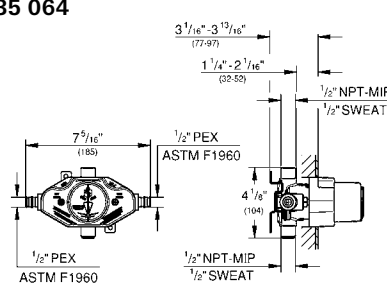

GROHE PRESSURE BALANCE VALVE

Features And Benefits

The new GROHE Pressure Balance Valve combines shower safety performance with a plumbers choice of easy installation and great user experience thanks to the 265° comfort range. The GROHE Blue Core cartridge is proof of the German design and engineering.

Metal Support Brackets

Allowing quick and easy installation in particular when using pex piping

Integral Service Stops

Ensure easy service at the valve
(Available on 35 015 001, 35 064 001, 35 065 001)

Cartridge Fastening Nut

Quickly remove within seconds for access to the cartridge ideally for initial installation (sweating) and back to back installation when cartridge needs to be reversed

Solid Brass Inlet Connections (PEX, Sweat, NPT)

Fast and easy installation without adapters for most common piping connection reducing leak points

265° Comfort Range

Allows user to fine tune the perfect shower temperature

Blue Core Cartridge

The Blue Core Cartridge is proof of GROHE Quality and allows plumbers to easily identify the cartridge

35 015

35 064

35 065

35 066

Product Description:

Universal Pressure Balance Rough-In Valve

Standard Specification:

- Solid brass body
- One-piece cartridge design
- Reversible cartridge (back to back installation)
- 265° Temperature comfort range
- ASSE 1016 Compliant
- Support bracket
- Service stops (replaceable)
- Multiple built-in connections
  - $\frac{1}{2}''$ Sweat/NPT
  - PEX Expansion (1960)
  - PEX Crimp (1807)
- Separate valve direct sweat only
- Flow rate 4.0gpm @ 60 psi
- All exiting GROHE trims are compatible (Except the Arden® trim; new SKUs available) SKU# (19 311 xx1 / 19 312 xx1)
- Extension kit available (deep wall installation) SKU# 47 996 000

Codes & Standards: