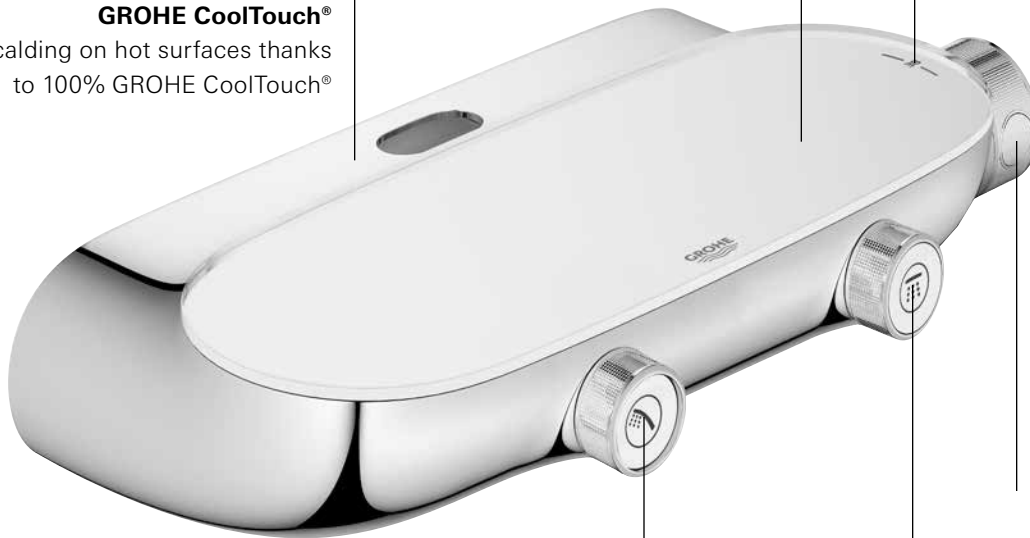

GROHE RAINSHOWER™ SMARTCONTROL

XXL pleasure with 100% control.

You can enjoy your shower with intuitive flow control - revitalizing or relaxing, stimulating or soothing. With the exact desired temperature at all times.

GROHE CoolTouch®

No scalding on hot surfaces thanks to 100% GROHE CoolTouch®

XL EasyReach tray to store shampoo & soap

Easy cleaning & maintenance with removable tray

GROHE SafeStop®

Set for 38° C/100° F

GROHE TurboStat®

GROHE TurboStat® ensures the water is always at the desired temperature

GROHE SmartControl

Push the button to start the shower

Push the button to start the shower.