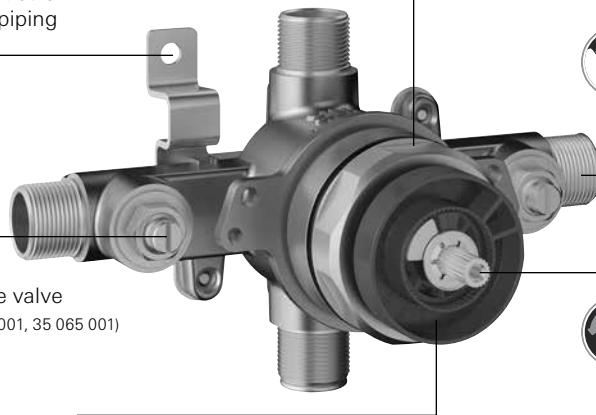

GROHE PRESSURE BALANCE VALVE

Features And Benefits

The new GROHE Pressure Balance Valve combines shower safety performance with a plumbers choice of easy installation and great user experience thanks to the 265° comfort range. The GROHE Blue Core cartridge is proof of the German design and engineering.

Metal Support Brackets

Allowing quick and easy installation in particular when using pex piping

Integral Service Stops

Ensure easy service at the valve
(Available on 35 015 001, 35 064 001, 35 065 001)

Cartridge Fastening Nut

Quickly remove within seconds for access to the cartridge ideally for initial installation (sweating) and back to back installation when cartridge needs to be reversed

Solid Brass Inlet Connections (PEX, Sweat, NPT)

Fast and easy installation without adapters for most common piping connection reducing leak points

265° Comfort Range

Allows user to fine tune the perfect shower temperature

Blue Core Cartridge

The Blue Core Cartridge is proof of GROHE Quality and allows plumbers to easily identify the cartridge