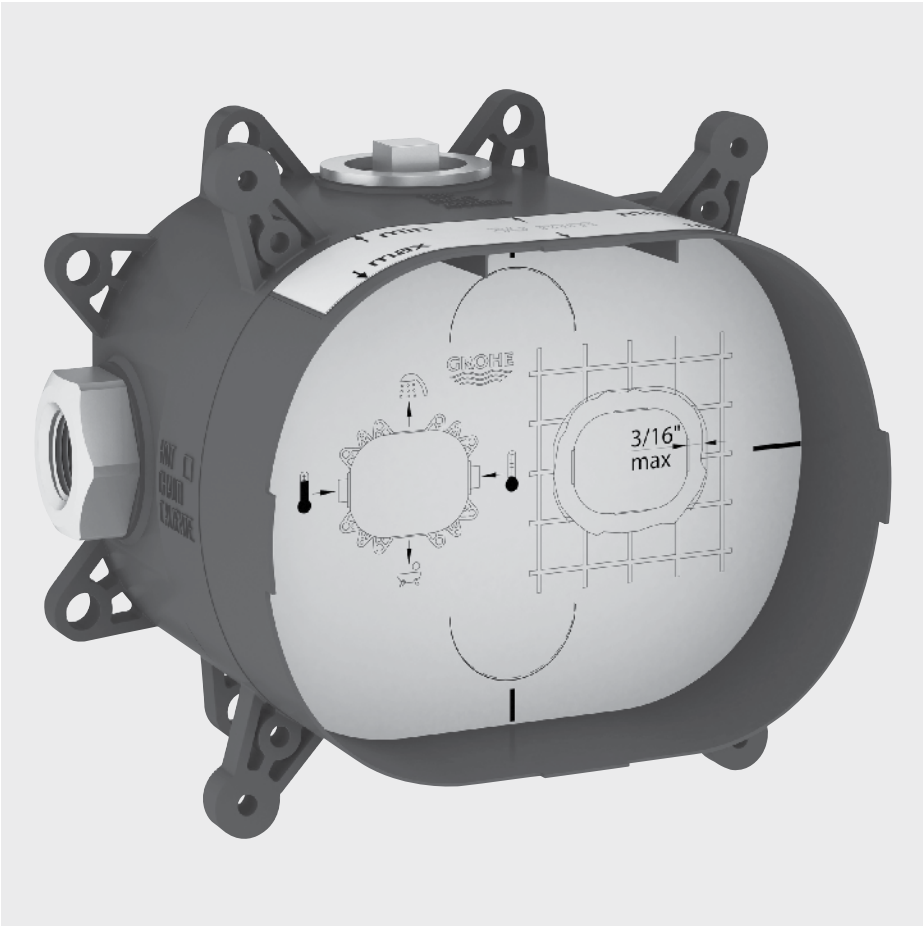

GROHE
GROHFLEX®