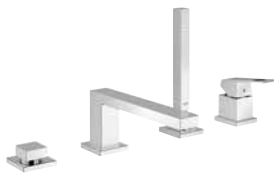

Lavatory Centerset
23 659 00A

Lavatory Centerset
23 184 00A

Lavatory Centerset
For Vessel Basin
23 671 000

BATH FIXTURES

Roman Tub Filler with Hand Shower
19 897 000

Roman Tub Filler with
117982

Diverter tub spout
13 307 000