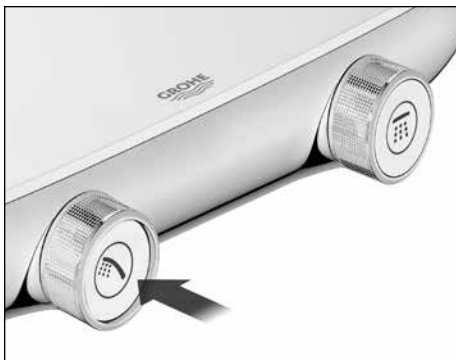

GROHE RAINSHOWER™ SMARTCONTROL

XXL pleasure with 100% control.

You can enjoy your shower with intuitive flow control - revitalizing or relaxing, stimulating or soothing. With the exact desired temperature at all times.

GROHE CoolTouch®

No scalding on hot surfaces thanks to 100% GROHE CoolTouch®

XL EasyReach tray to store shampoo & soap

Easy cleaning & maintenance with removable tray

GROHE SafeStop®

Set for 38° C/100° F

GROHE TurboStat®

GROHE TurboStat® ensures the water is always at the desired temperature

GROHE SmartControl

Push the button to start the shower

Push the button to start the shower.