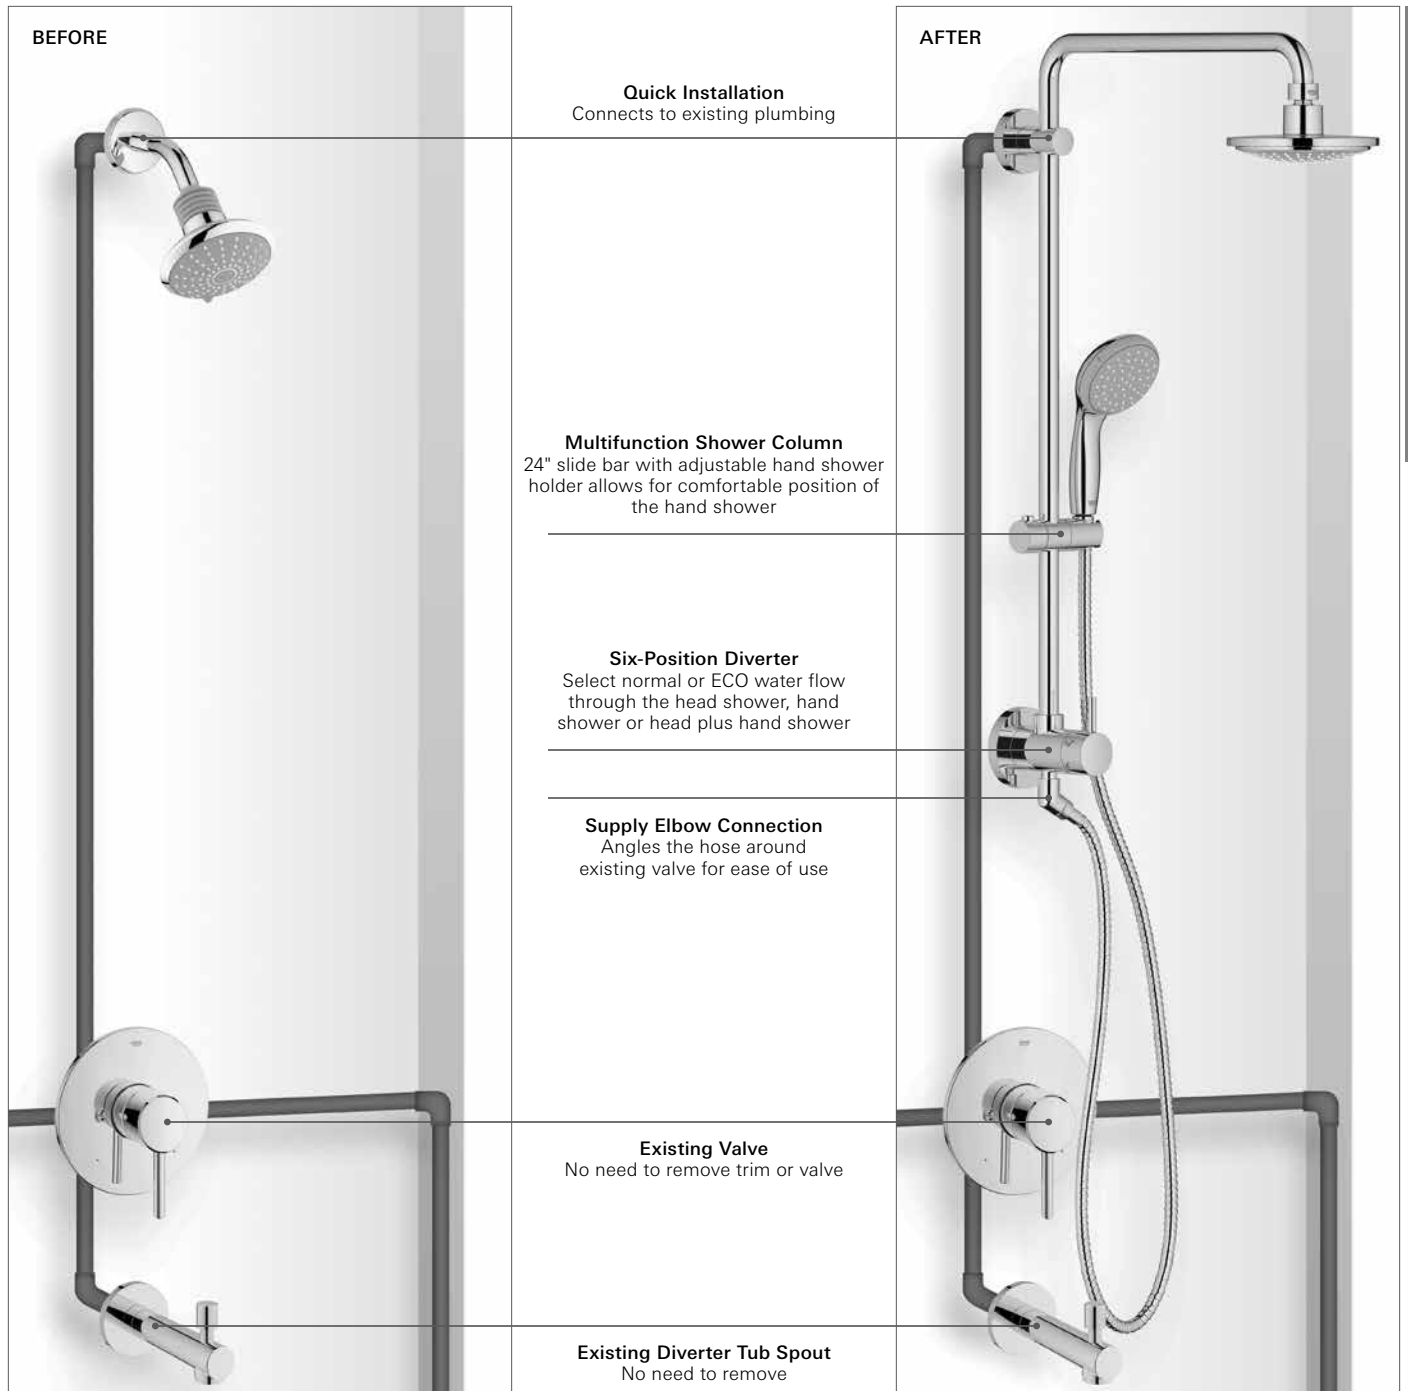

GROHE **RETRO-FIT™ SHOWER SYSTEM**

GROHE RETRO-FIT™ SHOWER SYSTEM

Transform a standard shower into a multifunctional, luxury shower

The Retro-Fit™ shower system is quick to install. There is no need to replace tiles or plumbing work behind the wall. The Retro-Fit™ system can be integrated into any style of bathroom and the base model allows you to pick the style of hand shower and shower head that suits your needs and bathroom decor.