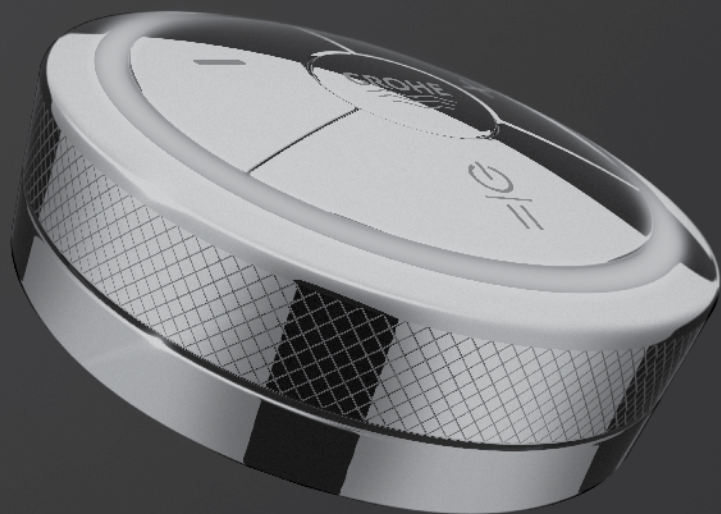

ESSENTIALS AUTHENTIC

GROHE F-DIGITAL

GROHE
SPA

GROHE F-DIGITAL

EASY TO USE & INTUITIVE

Digital Shower Diverter
Pushing a button is all it takes to switch between the water outlets.

Select between water outlets - one at a time, one after the other or all simultaneously.