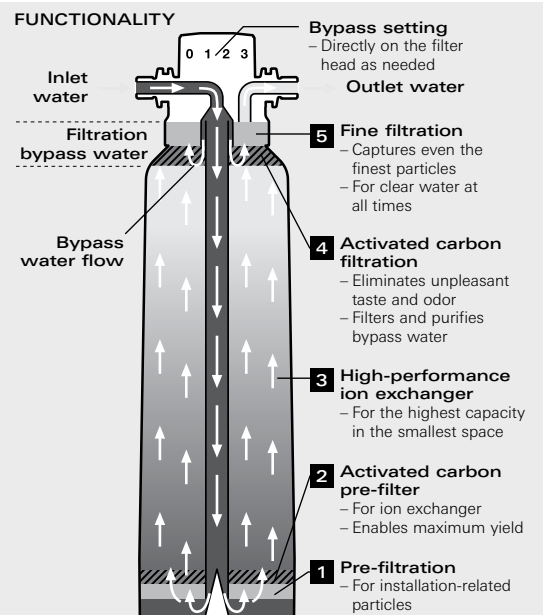

GROHE BLUE®

GROHE WATER SYSTEMS

Filtered and fresh, cool, still, or sparkling water. It's your choice with GROHE Blue® Water Systems. Instant access to great-tasting water from the convenience of your kitchen faucet whenever you want it – 24 hours a day, 7 days a week.

MORE TASTE

GROHE Blue® water systems feature a revolutionary high-performance filter that removes the impurities that affect the taste and odor of ordinary tap water.

COOL TECHNOLOGY

Turning ordinary tap water into pure refreshment is made possible by GROHE's advanced technology and innovation. GROHE Blue® Pure and GROHE Blue® Chilled & Sparkling filters water and cools it to the perfect drinking temperature directly from the faucet. GROHE Blue® Chilled & Sparkling serves you still, lightly sparkling or full sparkling water.

LESS ENVIRONMENTAL IMPACT

GROHE Blue® Pure and GROHE Blue® Chilled & Sparkling combine convenience and a healthy lifestyle in an environmentally-conscious package. Compared to the pollution and energy consumption caused by filling and transporting bottled mineral water, filtering tap water has a negligible environmental impact. GROHE Blue® products save resources and money, since seven liters of water are needed to put just one liter of bottled water on a supermarket shelf.