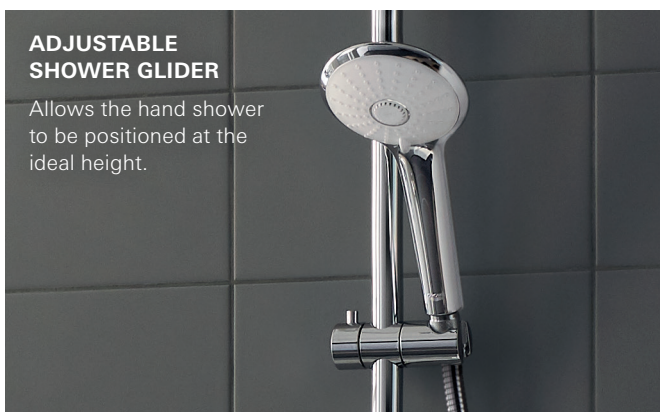

GROHE TURBOSTAT®

Maintains desired temperature for duration of shower.

THE POWER BEHIND YOUR **PERFECT SHOWER**

We've put a lot of thought into our new GROHE Euphoria SmartControl Shower System. The result is a technologically advanced design that allows you to enjoy multiple shower head sprays and a hand shower, individually or all at once, with push-button ease. It promises the most exhilarating shower you've ever experienced in a style that enhances every bathroom.

GROHE SMARTCONTROL TECHNOLOGY

Provides water source and water force selection at the push of a button and turn of a knob, and stores the setting until next time.

GROHE TURBOSTAT TECHNOLOGY

Delivers water at the desired temperature within a fraction of a second, and keeps it constant for the duration of shower.

GROHE COOLTOUCH®

Surface stays cool-to-the-touch to eliminate scalding.

SWIVEL SHOWER ARM

Shower head rotates 180° to achieve the perfect angle.

ADJUSTABLE SHOWER GLIDER

Allows the hand shower to be positioned at the ideal height.

QUICKFIX SHOWER RAIL

Movable upper bracket allows use of existing drilled holes.

GROHE EUPHORIA® SMARTCONTROL SHOWER SYSTEM

Pure Freude
an Wasser

new

26 512 000
GROHE Euphoria SmartControl
tub/shower system