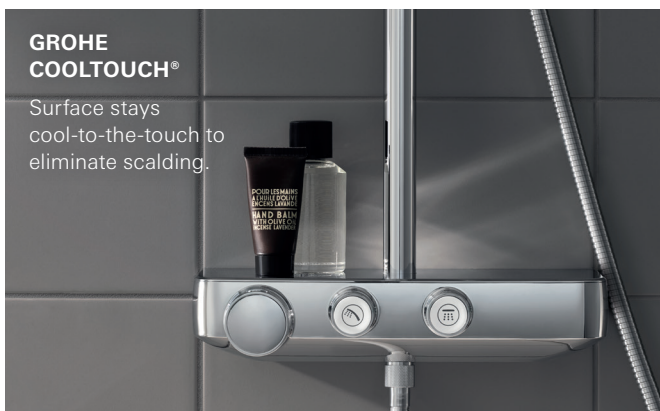

GROHE TURBOSTAT®

Maintains desired temperature for duration of shower.

THE POWER BEHIND YOUR **PERFECT SHOWER**

We've put a lot of thought into our new GROHE Euphoria SmartControl Shower System. The result is a technologically advanced design that allows you to enjoy multiple shower head sprays and a hand shower, individually or all at once, with push-button ease. It promises the most exhilarating shower you've ever experienced in a style that enhances every bathroom.

GROHE SMARTCONTROL TECHNOLOGY

Provides water source and water force selection at the push of a button and turn of a knob, and stores the setting until next time.

GROHE TURBOSTAT TECHNOLOGY

Delivers water at the desired temperature within a fraction of a second, and keeps it constant for the duration of shower.

GROHE COOLTOUCH®

Surface stays cool-to-the-touch to eliminate scalding.

SWIVEL SHOWER ARM

Shower head rotates 180° to achieve the perfect angle.

ADJUSTABLE SHOWER GLIDER

Allows the hand shower to be positioned at the ideal height.

QUICKFIX SHOWER RAIL

Movable upper bracket allows use of existing drilled holes.

GROHE EUPHORIA® SMARTCONTROL SHOWER SYSTEM

Pure Freude
an Wasser

new

26 512 000
GROHE Euphoria SmartControl
tub/shower system