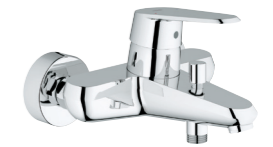

$589
Bath Mixer

33 390 002

✓ Good
Water Consumption:
7.50 litres/min
Registration No:
BST-2011/009031