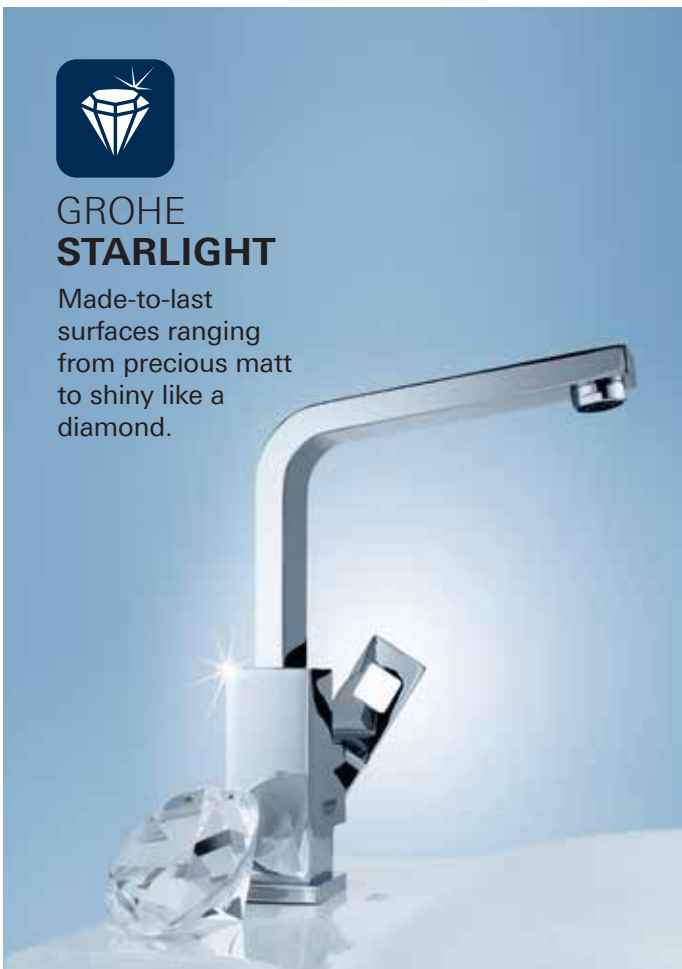

GROHE STARLIGHT

Made-to-last surfaces ranging from precious matt to shiny like a diamond.