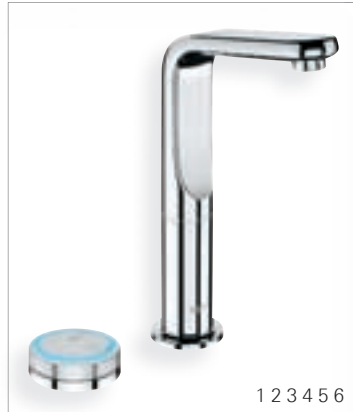

GROHE VERIS F-DIGITAL

1 2 3 4 5 6

36 277 000
Digital basin mixer
with Digital Controller