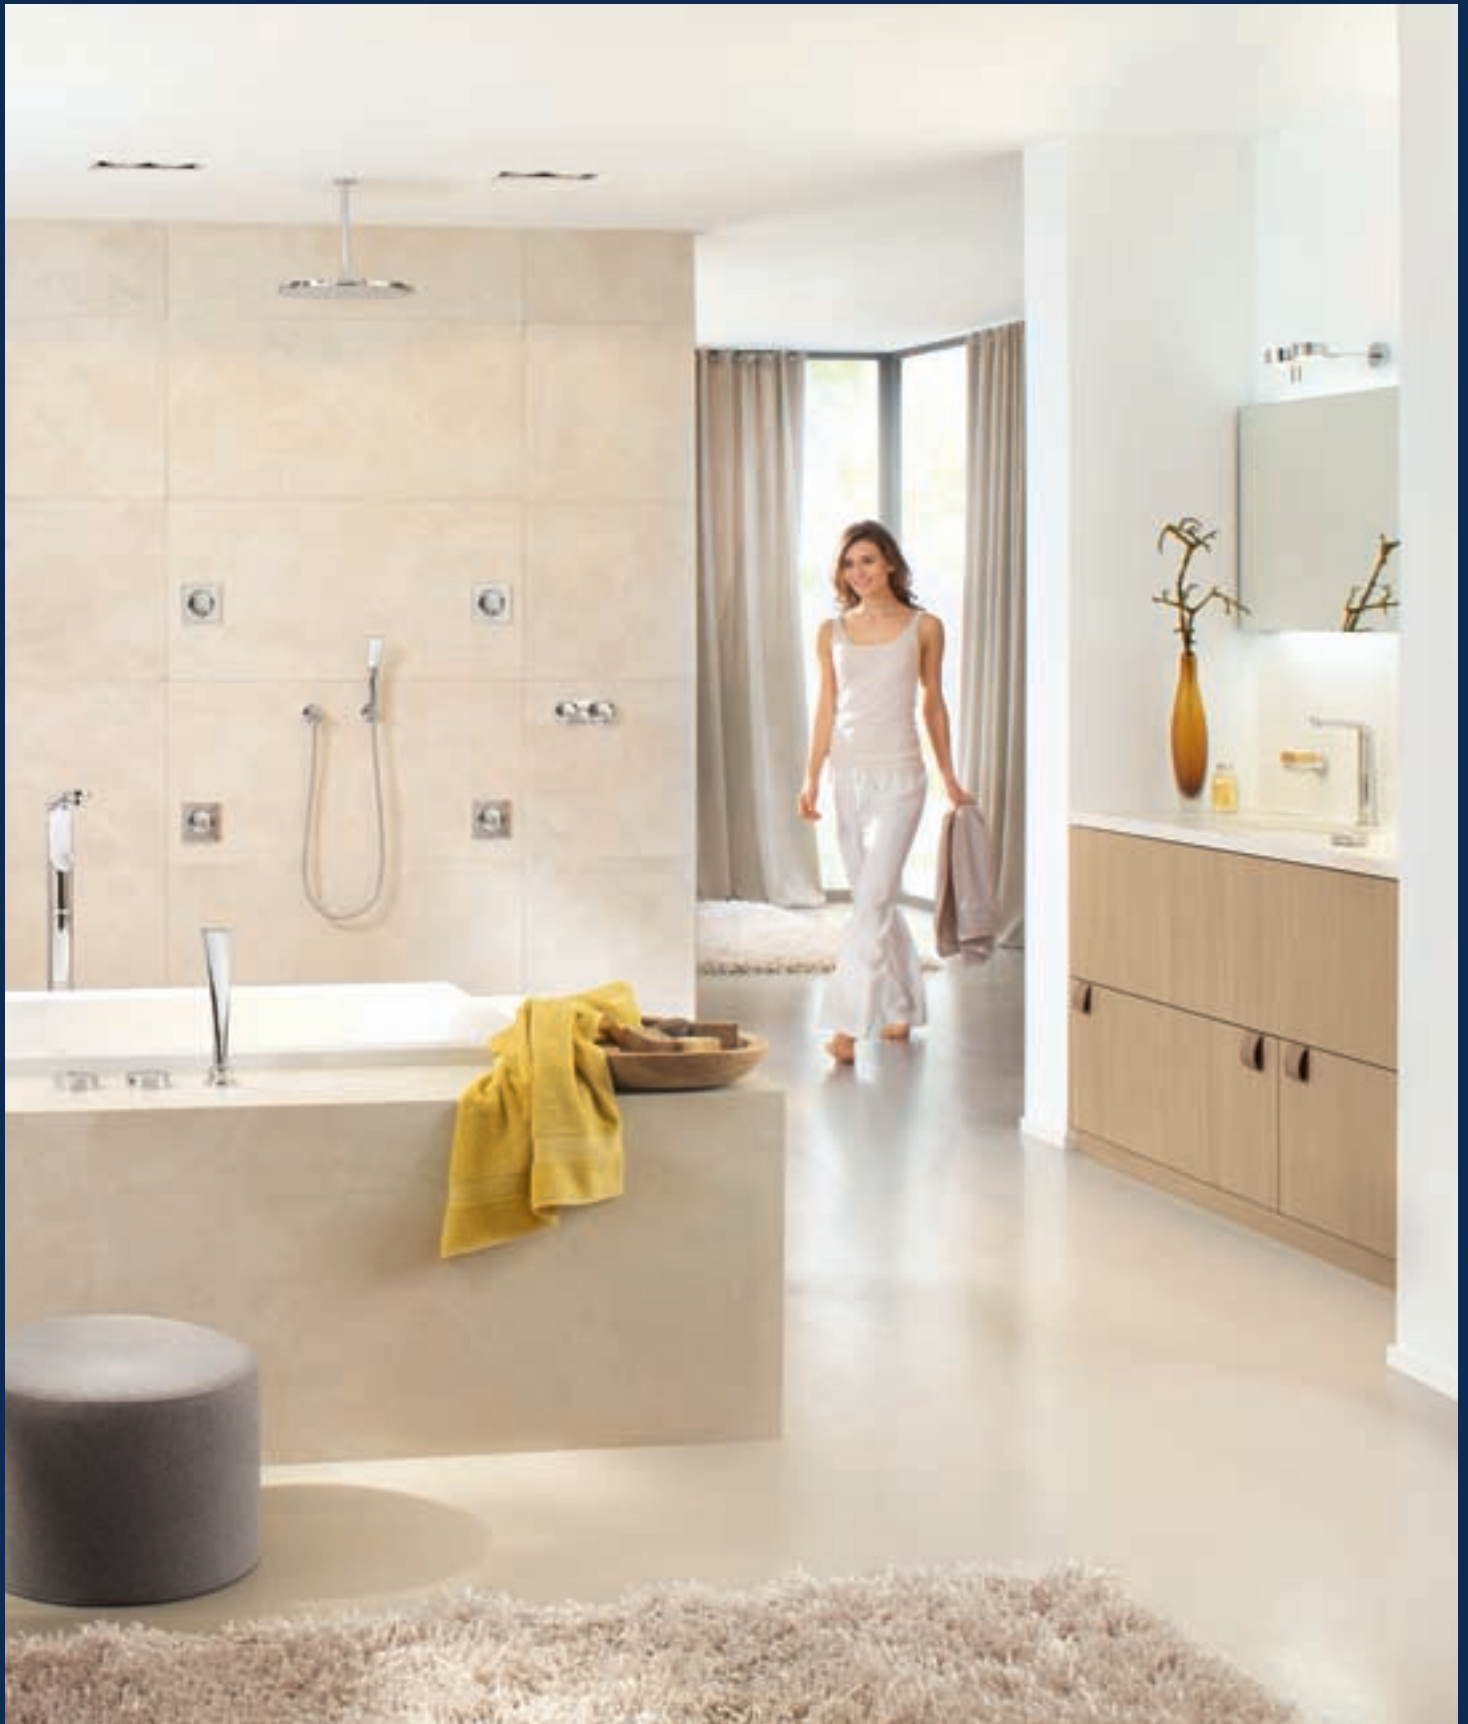

# ENJOY GROHE SPA®

Once a room for cleansing and grooming, the bathroom is now a place to retreat to – your sanctuary from the outside world; a place to spend quality time indulging yourself. The amount of space dedicated to the bathroom has increased and defining different zones is fast becoming the norm. A new bathroom is now an investment in your health and wellbeing; let GROHE F-digital transform your daily rituals into sensational experiences.