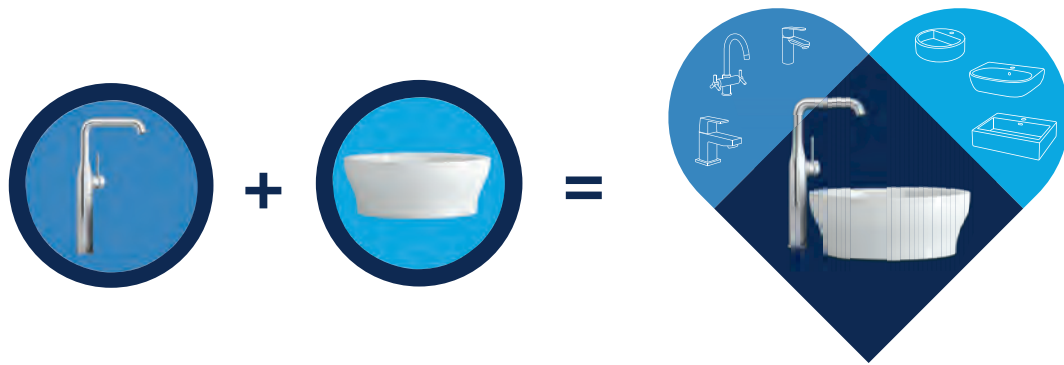

UP: \$1,121.83
Eurodisc Joy
Basin Mixer XL-Size
23 428 000

Excellent
Water Consumption:
2.00 l/min
Registration No:
BST-20150017907

UP: \$1,124.04
Eurodisc Joy
Basin Mixer XL-Size
23 428 000

Excellent
Water Consumption:
2.00 l/min
Registration No:
BST-20150017907

100% TESTED COMBINATION

GROHE now makes it easier than ever for you to find the perfect combination of washbasin and faucet. Only those combinations that pass the design match & technical test make it into GROHE PerfectMatch. So you can count on our results!

FEASIBILITY TEST

Does the faucet fit neatly onto the basin and work to its technical capacity?

SPLASH TEST

When the faucet is turned on, does the water flow over the basin?

HAND WASH SPLASH TEST

When you wash your hands does it cause excessive splashing?

COMFORT TEST

Is there enough space and height around the spout for easy, comfortable use?