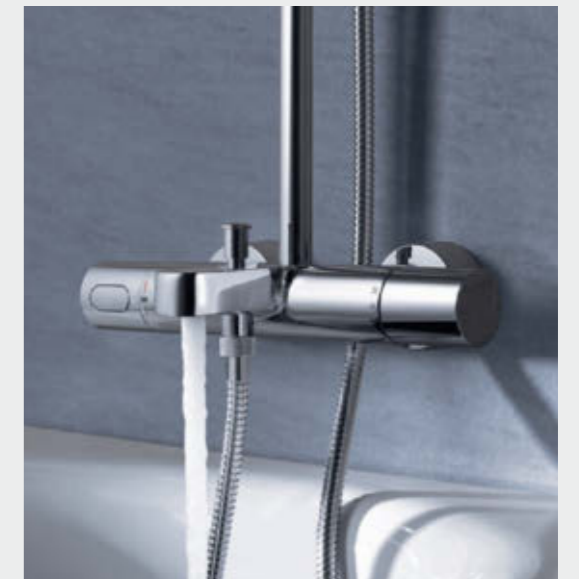

THERMOSTATIC BATH/SHOWER SYSTEMS

Safer and more comfortable bathing and showering, powered by GROHE TurboStat.