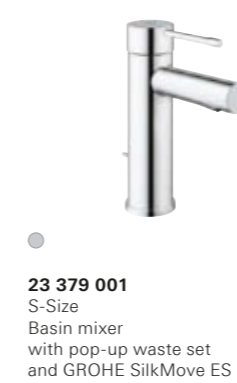

●●●●●●●●●●  
**23 491 001 + 45 984 001 / 29 086 000**  
 Floor mounted bath/shower mixer  
 + separate concealed body

●●●●●●●●●●  
**32 901 001**  
 XL-Size  
 Basin mixer  
 for freestanding basins

●  
**32 898 001**  
 S-Size  
 Basin mixer  
 with pop-up waste set  
**34 294 001**  
 smooth body