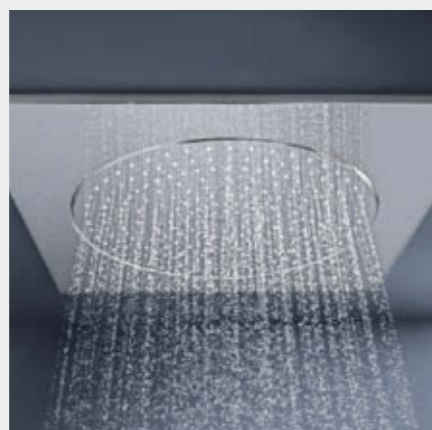

02 HEAD SHOWERS

GROHE head showers come in all shapes and sizes to match your design and budget requirements. All designs feature GROHE DreamSpray technology for a luxurious full spray and unbeatable showering enjoyment.

PAGE 204