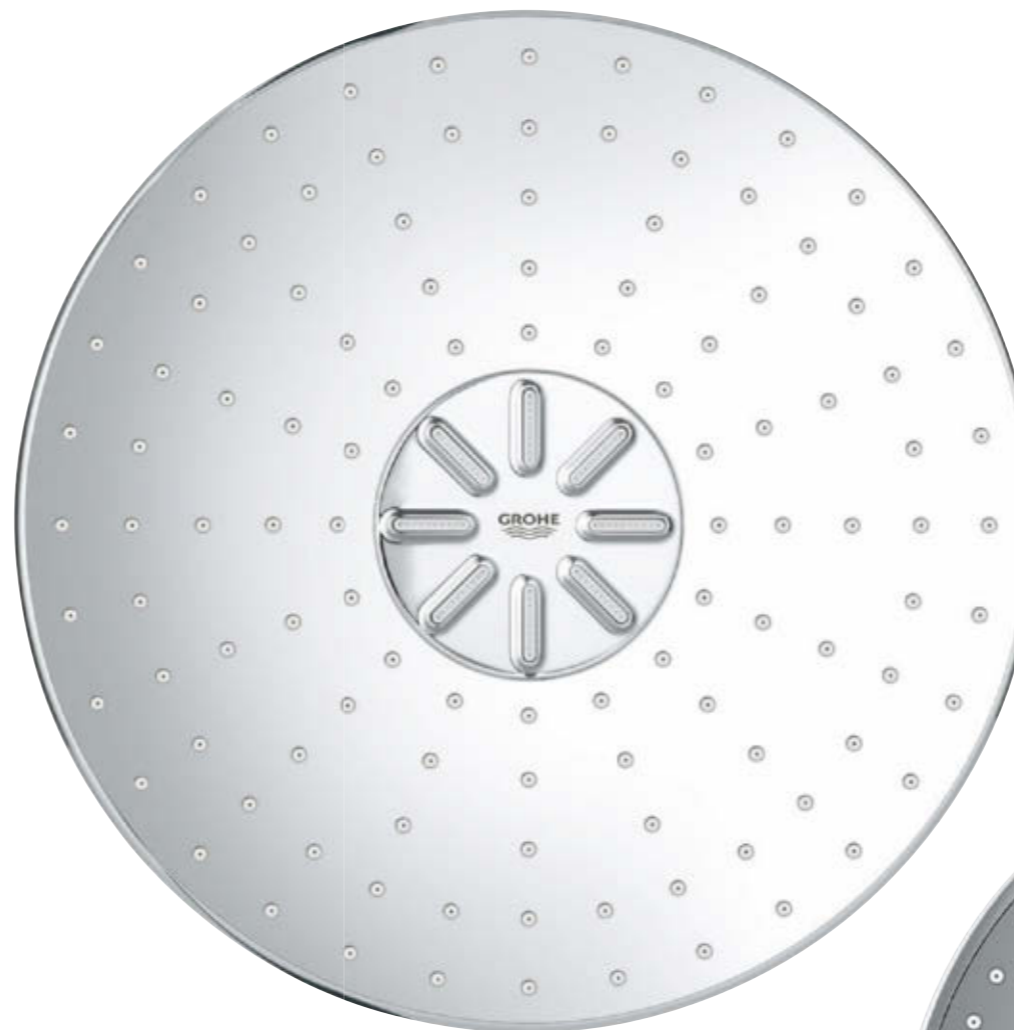

### ROUND OR SQUARE? LARGE OR SMALL? WALL OR CEILING-MOUNTED?

GROHE head showers come in all shapes and sizes to match your design and budget requirements. All designs feature GROHE DreamSpray technology for a luxurious full spray and unbeatable showering enjoyment, while SpeedClean shower nozzles prevent the build-up of limescale.

GROHE HEAD SHOWERS SHAPES AND SIZES

Rainshower F-Series 10" 254 mm x 254 mm

Tempesta 210

Rainshower Allure 230

Rainshower 310 SmartActive Cube

Rainshower 310 SmartActive

Rainshower 360 Duo

Euphoria 260