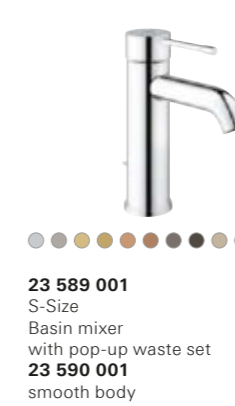

●●●●●●●●●●
23 589 001
S-Size
Basin mixer
with pop-up waste set
23 590 001
smooth body