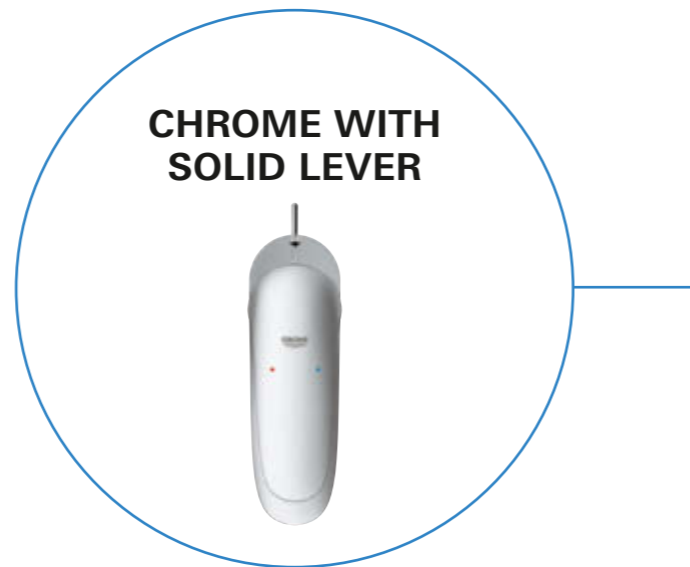

23 709 003
S-Size
Basin mixer
with pop-up waste set
and GROHE SilkMove ES

CHROME WITH SOLID LEVER

23 722 003
Shower mixer