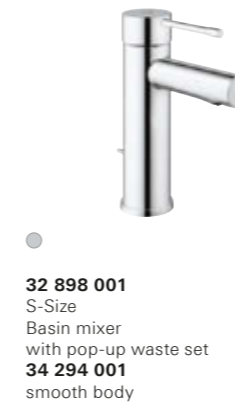

●●●●●●●●●●  
**23 491 001 + 45 984 001 / 29 086 000**  
 Floor mounted bath/shower mixer  
 + separate concealed body

●●●●●●●●●●  
**32 901 001**  
 XL-Size  
 Basin mixer  
 for freestanding basins

●  
**32 898 001**  
 S-Size  
 Basin mixer  
 with pop-up waste set  
**34 294 001**  
 smooth body