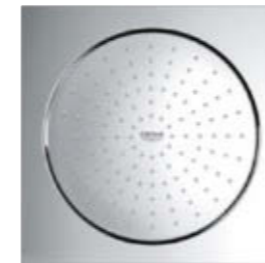

27 467 000
Ceiling shower F-Series 10"
254 mm x 254 mm
metal
1 spray pattern: Rain