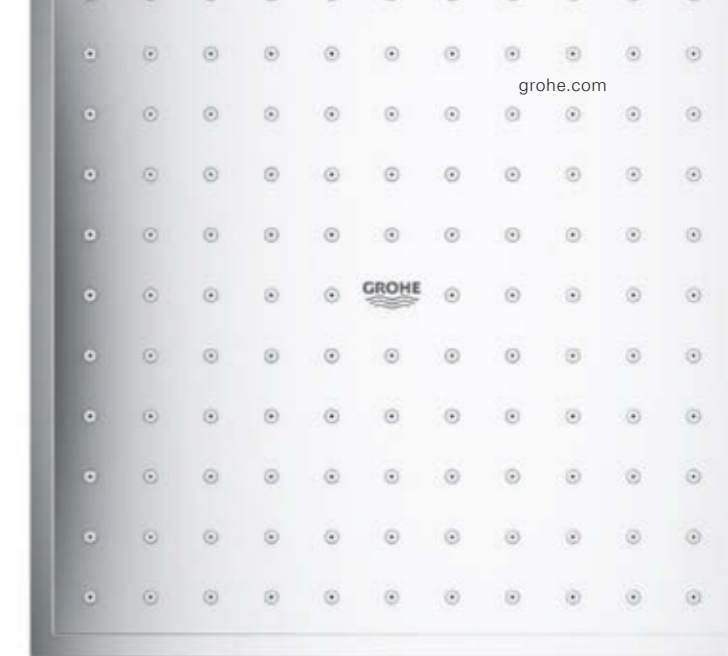

Rainshower Allure 230