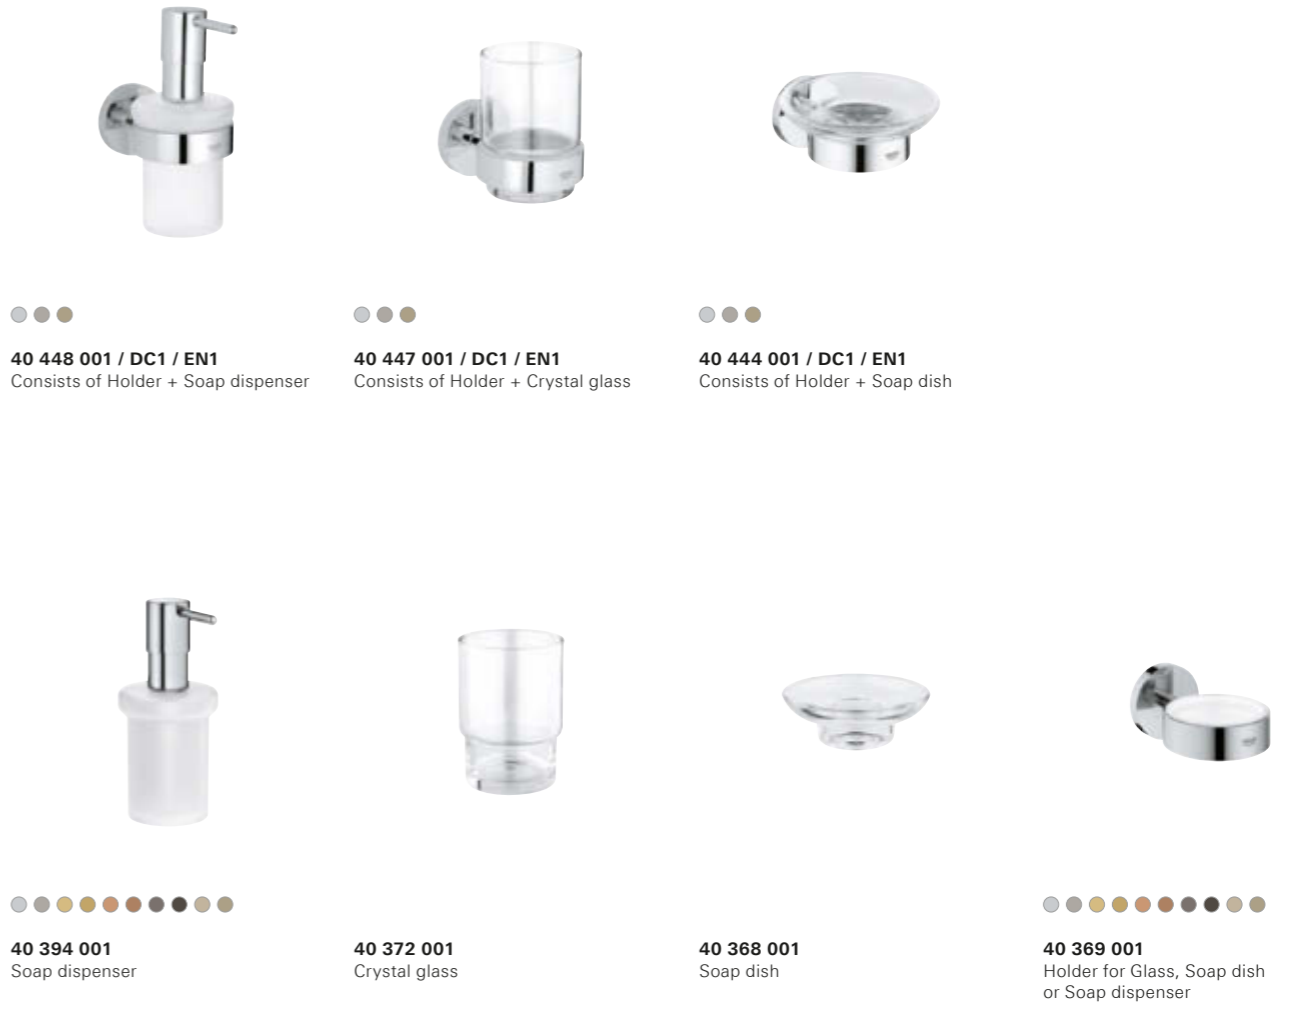

### NEW COLOURS

40 444 001  
Consists of Holder + Soap dish

40 365 001  
Towel ring

**33 265 002**  
S-Size  
Basin mixer  
with pop-up waste set

**40 447 001**  
Consists of Holder + Crystal glass

**40 448 001 / DC1 / EN1**  
Consists of Holder + Soap dispenser