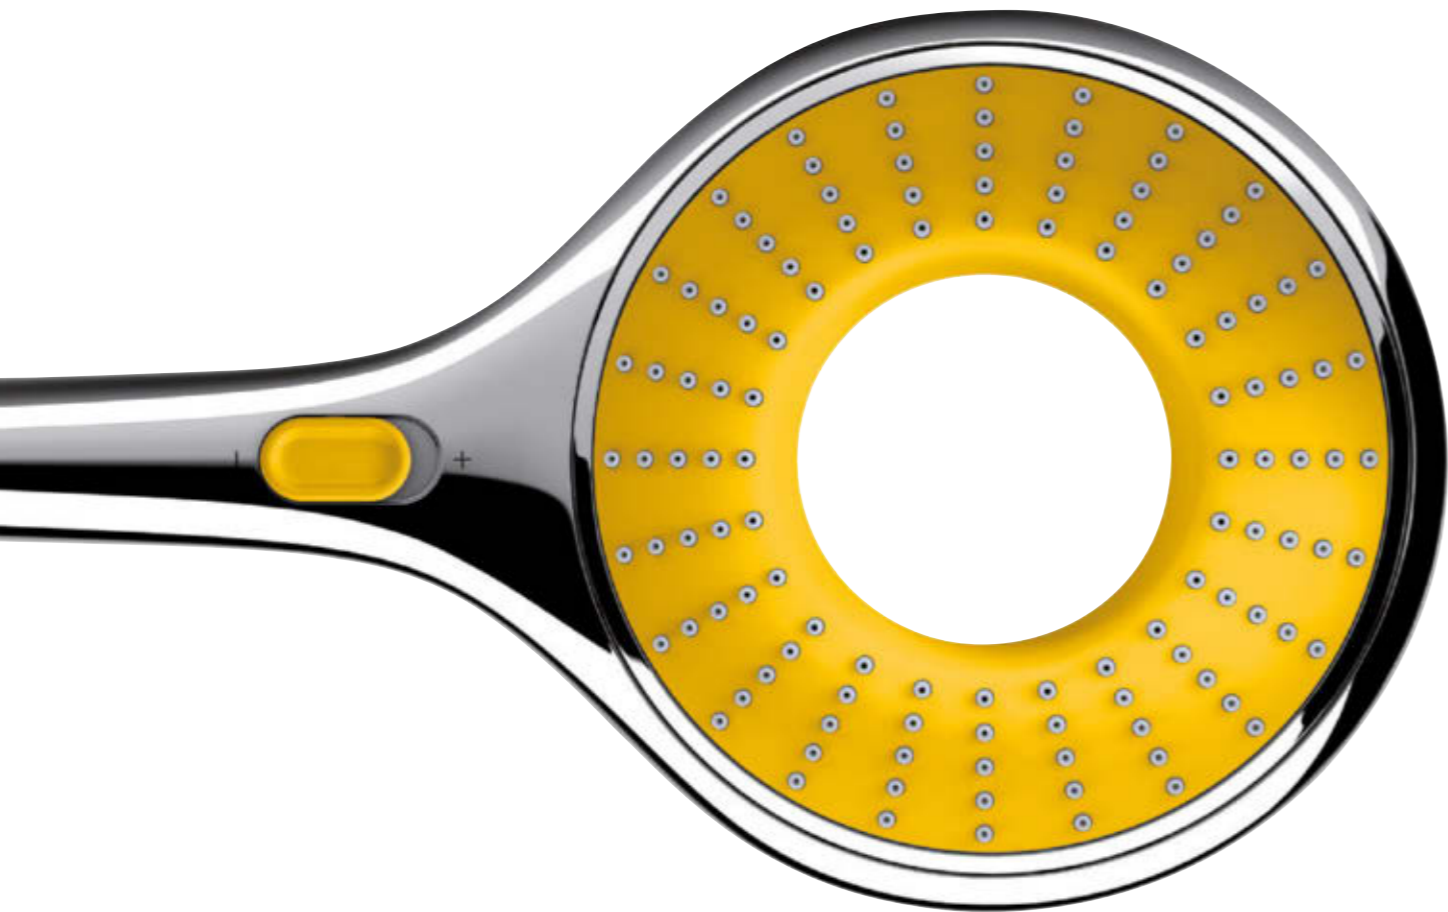

VISIT US ONLINE

[BATHROOM >](#)

RAINSHOWER ICON