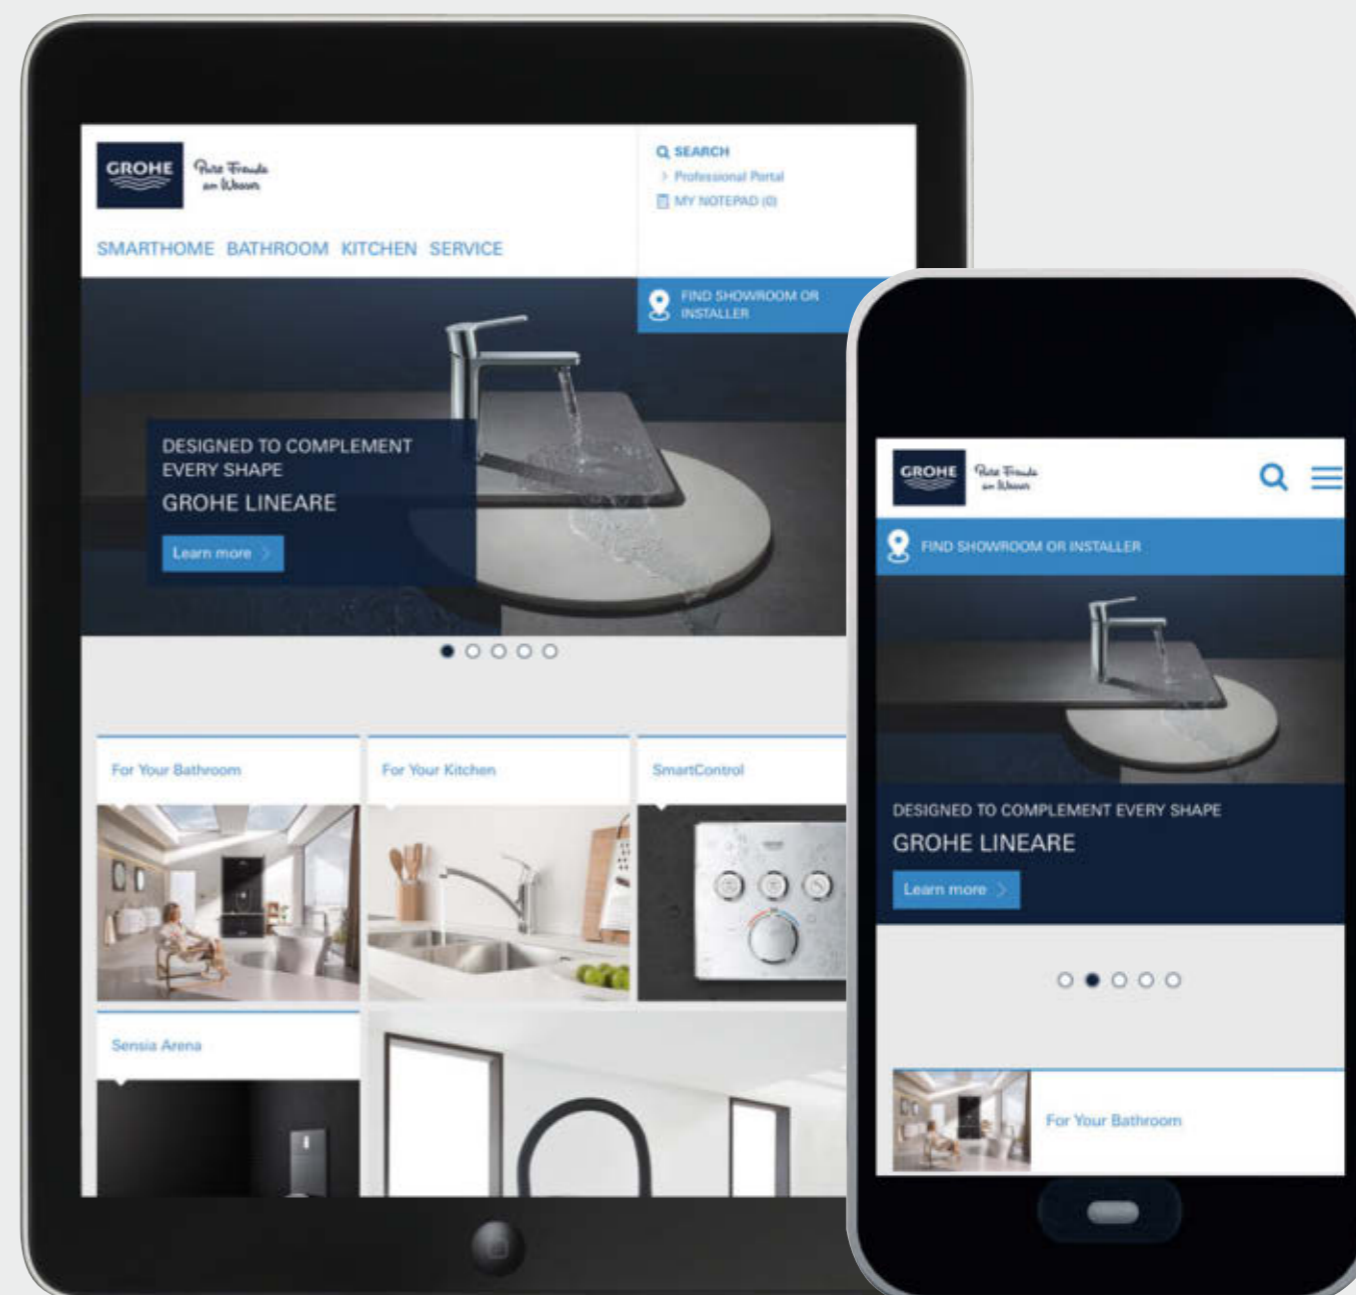

GROHE ONLINE

ALL THE INFORMATION YOU NEED

Have you found the fitting you want, but need more detailed information? Simply look up your favourite products on our website and find the answers to your questions and where to find your nearest GROHE showroom so you can touch, test or purchase the products.

INTUITIVE PRODUCT NAVIGATION

Use the smart-search function or browse by category and use the filters to navigate easily through our complete catalogue.

MY NOTEPAD

Save your favorites and create your own catalogue as PDF file.

SHOWROOM LOCATOR

Find your nearest showrooms or pre-select by desired product range to see only those showrooms which have your selected products on display. Use the embedded form to send a request directly to the showroom.

GROHE.COM