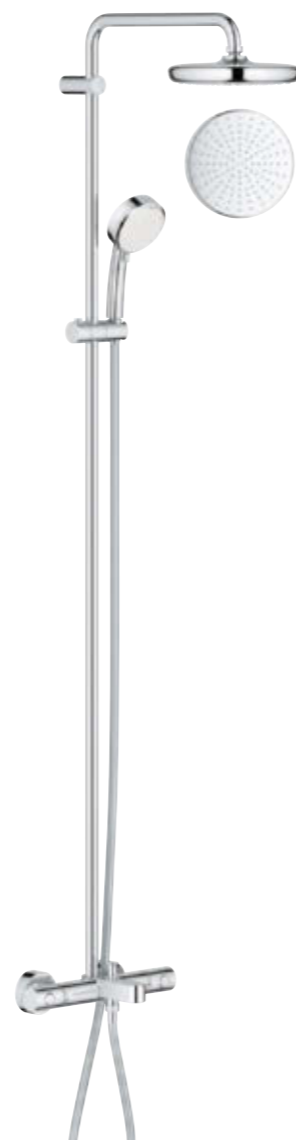

26 223 001
New Tempesta Cosmopolitan 210
Shower system with thermostatic
bath/shower mixer
hand shower 2-sprays
390 mm shower arm