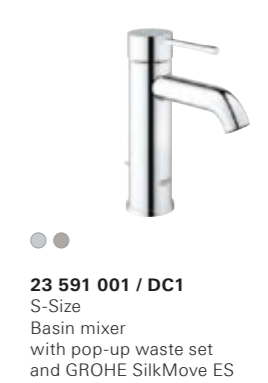

●●
23 591 001 / DC1
S-Size
Basin mixer
with pop-up waste set
and GROHE SilkMove ES