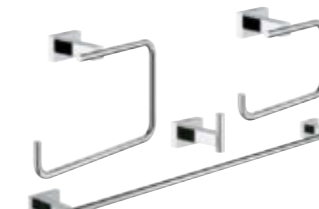

40 756 001
Bundle of Holder + Soap dispenser

40 755 001
Bundle of Holder + Crystal glass

40 754 001
Bundle of Holder + Soap dish

40 372 001
Crystal glass

40 368 001
Soap dish

40 508 001
Holder for Glass, Soap dish
or Soap dispenser

40 777 001
Guest Bathroom Accessories Set
Bundle of 40 511 001 + 40 509 001
+ 40 507 001