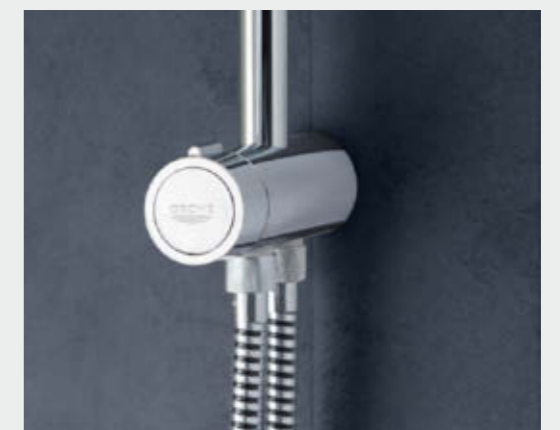

DIVERTER SHOWER SYSTEMS

Upgrade your shower without exchanging your existing valve.