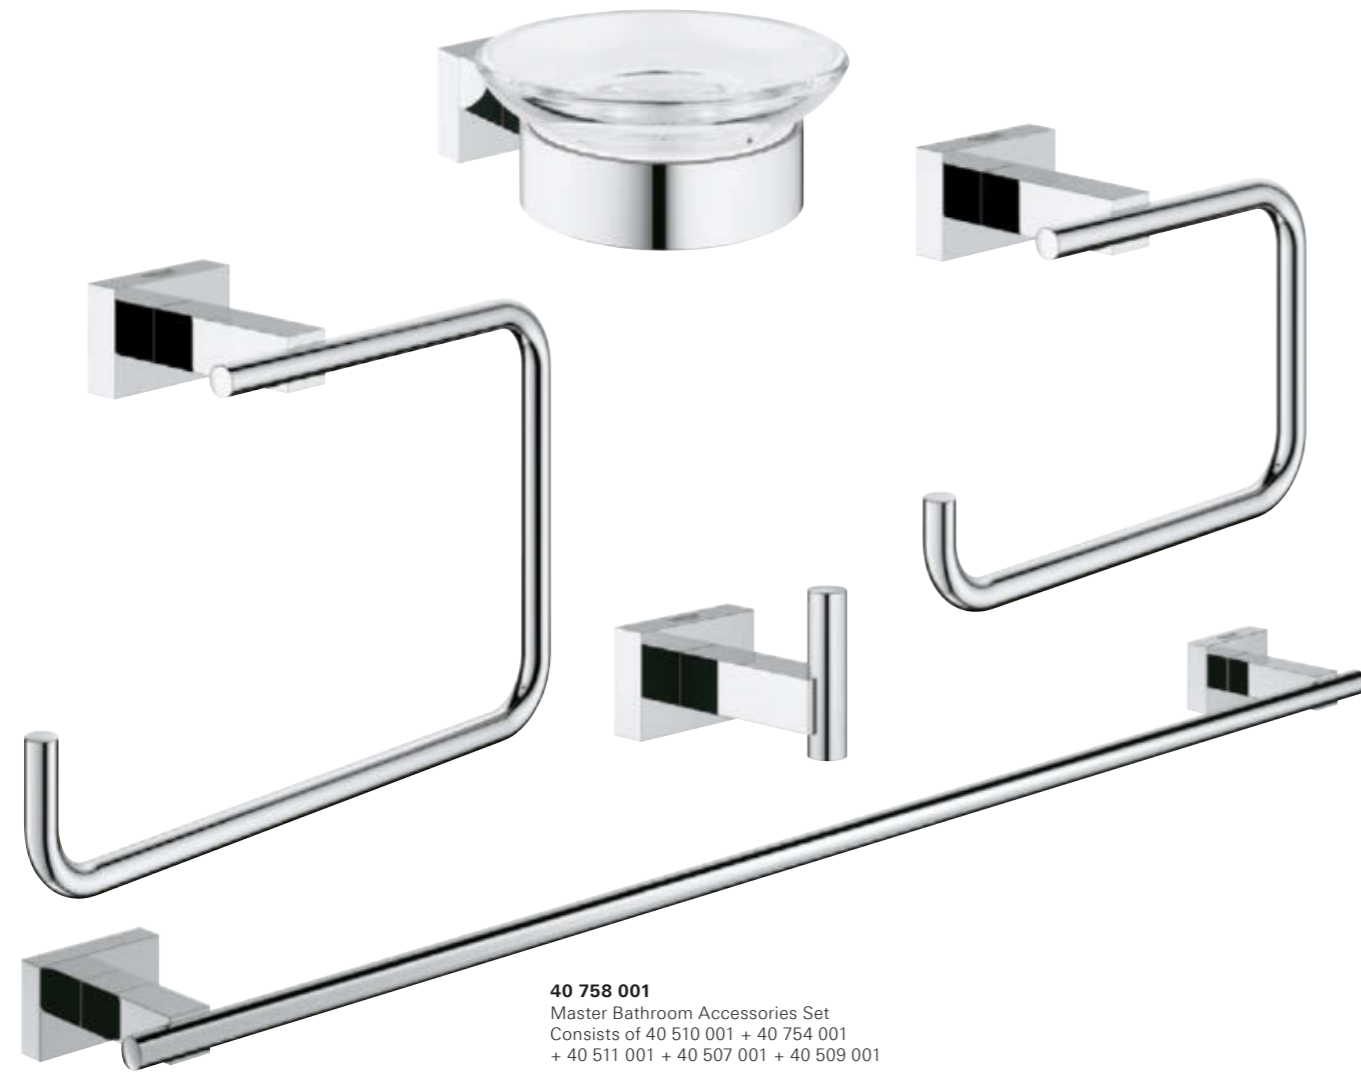

40 756 001
Bundle of Holder + Soap dispenser

40 755 001
Bundle of Holder + Crystal glass

40 754 001
Bundle of Holder + Soap dish

40 372 001
Crystal glass

40 368 001
Soap dish

40 508 001
Holder for Glass, Soap dish
or Soap dispenser

40 777 001
Guest Bathroom Accessories Set
Bundle of 40 511 001 + 40 509 001
+ 40 507 001