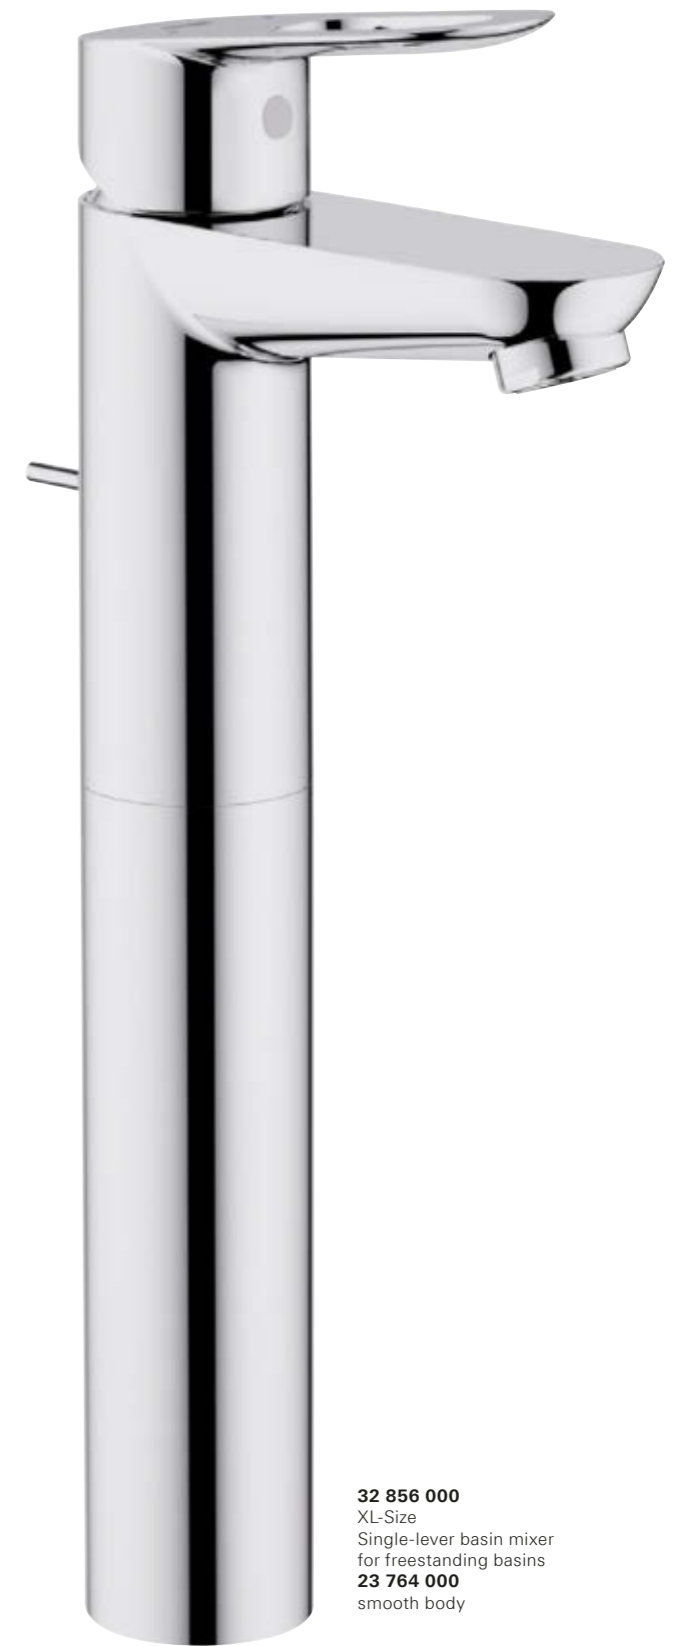

**23 603 000**  
Single-lever bath/shower mixer  
wall mounted

**23 762 000**  
M-Size  
Single-lever basin mixer

**29 041 000**  
Single-lever bath/shower mixer  
with automatic diverter  
**29 062 000**  
with lockable diverter

**23 634 000**  
Single-lever shower mixer  
wall mounted

**29 042 000**  
Single-lever shower mixer

**32 856 000**  
XL-Size  
Single-lever basin mixer  
for freestanding basins  
**23 764 000**  
smooth body