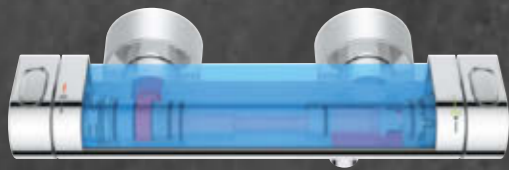

GROHE COOLTOUCH

SAFETY FIRST WITH 100 % GROHE COOLTOUCH.

GROHE's CoolTouch technology ensures that the entire outer surface never exceeds your preferred shower temperature. By designing our thermostats to include an innovative cooling channel, we have created a barrier between the hot water and the chrome surface – so it's never too hot to handle. On top, Grohtherm 3000 and 2000 feature GROHE CoolTouch wall unions to perform 100 % GROHE CoolTouch for safety surround. This safety measure is especially useful for children, who can not always judge whether something they touch is dangerously hot.

GROHE CoolTouch safety housing with water cooling