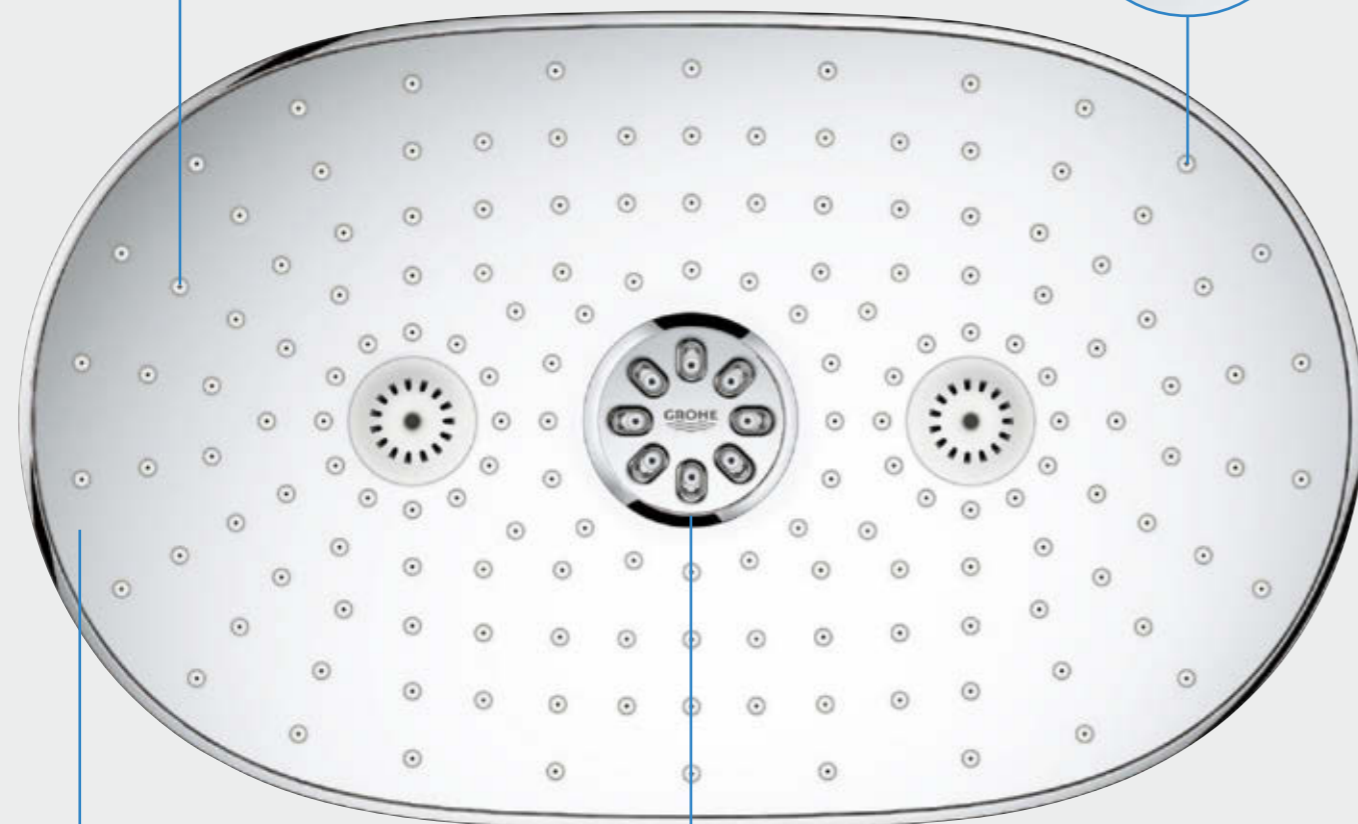

GROHE RAINSHOWER 360 HEADSHOWER

GROHE PureRain/GROHE Rain O² spray as preset function

Improved SpeedClean nozzles

GROHE StarLight spray plate

NEW! GROHE TRIOMASSAGE SPRAY

The combination of the renowned GROHE Bokoma Spray and two GROHE Massage sprays gives you a head and shoulder massage in one combined spray