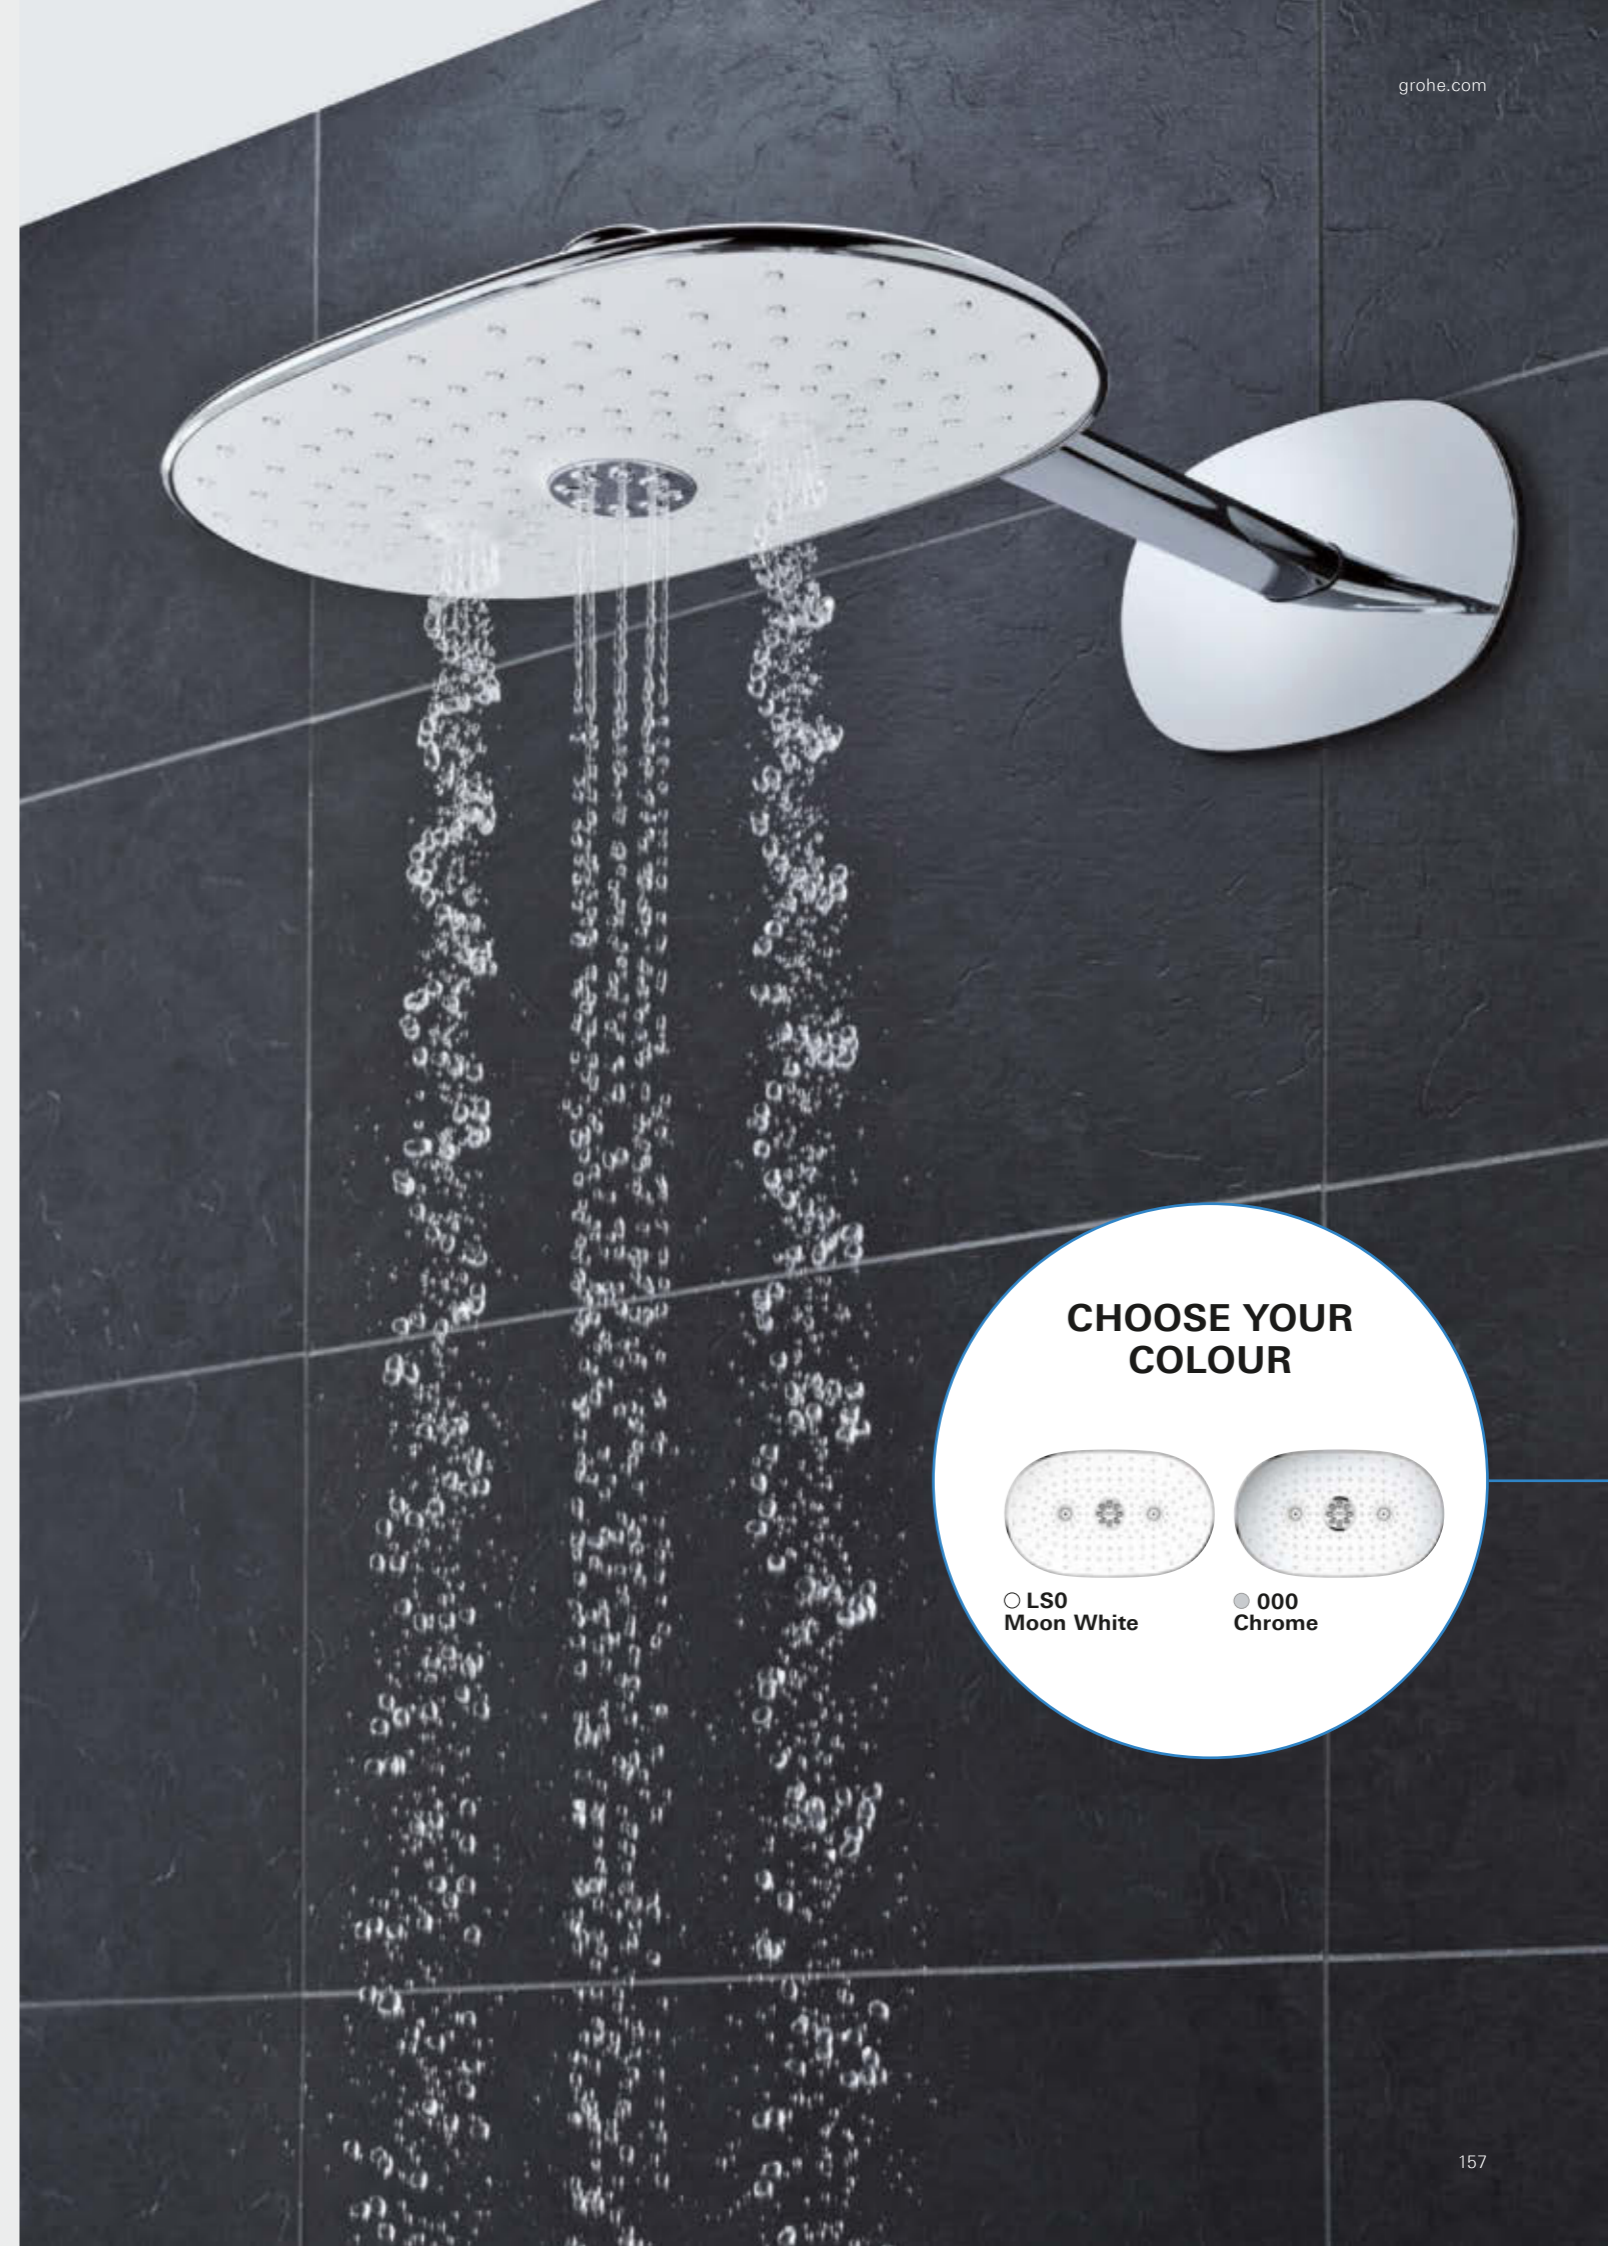

### SMARTCONTROL CONCEALED

Reduce to the max. GROHE SmartControl Concealed is installed behind the wall for a clean, minimalistic look and more freedom of space.

PAGE 166

## OUR HEADS ARE FULL OF IDEAS – FOR MORE SHOWER ENJOYMENT

**WHEN YOU STEP INTO YOUR SHOWER WE WANT YOU TO ENJOY ALL THE VARIETY THAT WATER HAS TO OFFER.**

That's why our head showers give you the choice of different spray types. And thanks to GROHE SmartControl, you can enjoy more than one spray at once. Try combining the GROHE PureRain spray with the stimulating TrioMassage. Or switch to the hand shower with the push of a button. Everything is possible, all is enjoyment. With its intuitive buttons, GROHE SmartControl gives you all you need to be completely in your element.

**GROHE RAINSHOWER 360 HEADSHOWER**

GROHE PureRain/GROHE Rain O<sup>2</sup> spray as preset function

Improved SpeedClean nozzles

GROHE StarLight spray plate

**NEW! GROHE TRIOMASSAGE SPRAY**

The combination of the renowned GROHE Bokoma Spray and two GROHE Massage sprays gives you a head and shoulder massage in one combined spray

### ALL WILL BE REVEALED:

Perhaps you have long dreamed of turning your old shower into a wonderful shower experience. If you are planning a new bathroom or a renovation, GROHE SmartControl Exposed is an ideal solution. The wall mounted GROHE Rainshower SmartControl shower system makes fitting a simple matter – but the result is all the more stunning.