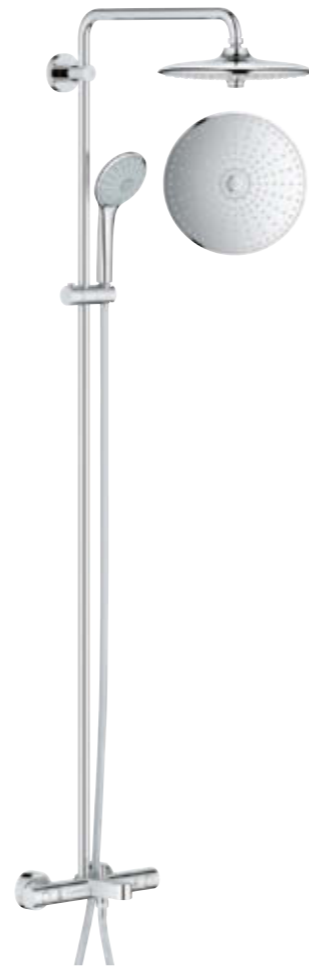

27 475 001
Euphoria 260
Shower system with thermostatic
bath/shower mixer
hand shower Euphoria 110 Massage
450 mm shower arm
with 9.5 l/min GROHE EcoJoy