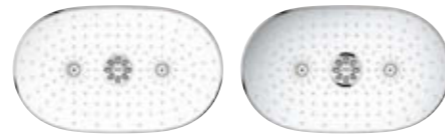

CHOOSE YOUR COLOUR

○ LSO
Moon White

● 000
Chrome

● ○

26 254 000 / LSO + 26 264 001

Rainshower 360 Duo
Head shower Set
including shower arm
Head shower sprays: GROHE PureRain/
GROHE Rain O² spray*
+ TrioMassage
450 mm shower arm
+ separate rough-in

● ○

26 450 000 / LSO + 26 264 001

Rainshower 360 Mono
Head shower Set
including shower arm
Head shower spray: GROHE PureRain/
GROHE Rain O² spray*
450 mm shower arm
+ separate rough-in