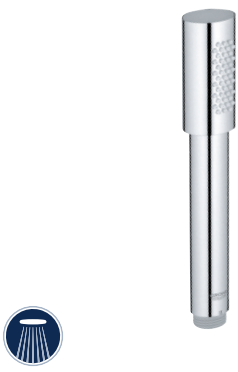

GROHE SENA STICK

28 034 000
Hand shower Sena Stick
1 spray pattern: Rain
28 341 000
with 9.5 l/min. GROHE EcoJoy