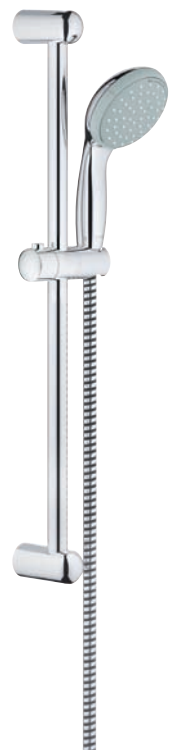

**27 795 000**  
Shower set  
with hand shower 4-spray  
rail 600 mm  
**27 645 000**  
with 9.5 l/min. GROHE EcoJoy

**27 794 000**  
Shower set  
with hand shower 3-spray  
rail 600 mm  
**27 644 000**  
with 9.5 l/min. GROHE EcoJoy