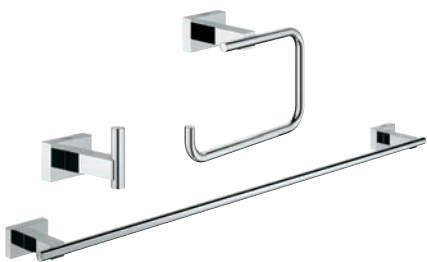

NEW

40 777 001

Guest Bathroom Accessories Set
Bundle of 40 511 001 + 40 509 001
+ 40 507 001