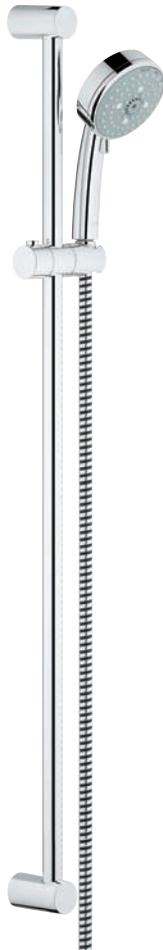

27 790 001

Shower set

with hand shower 4-spray

rail 900 mm