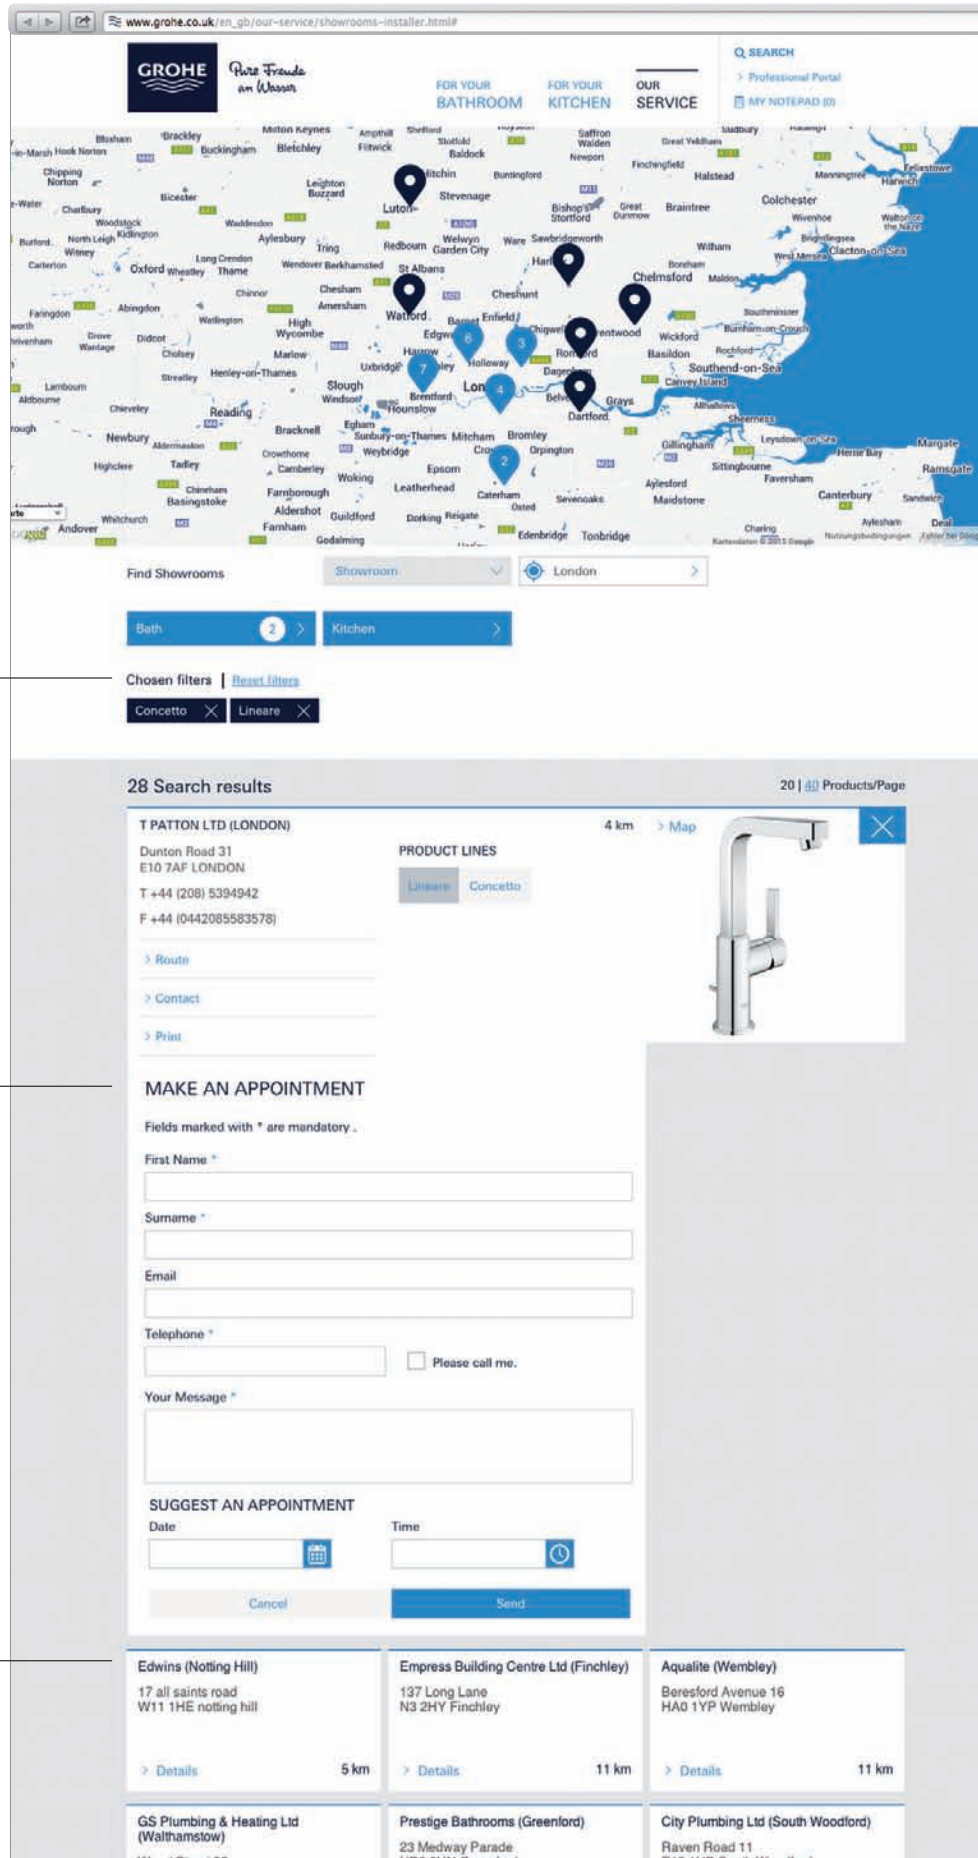

**Showroom Locator**

Here you will find your nearest showrooms. Simply enter your town or postcode in the search box or navigate with the map.

**Search by product range**

Pre-select by desired product range to see only those showrooms which have your selected products on display.