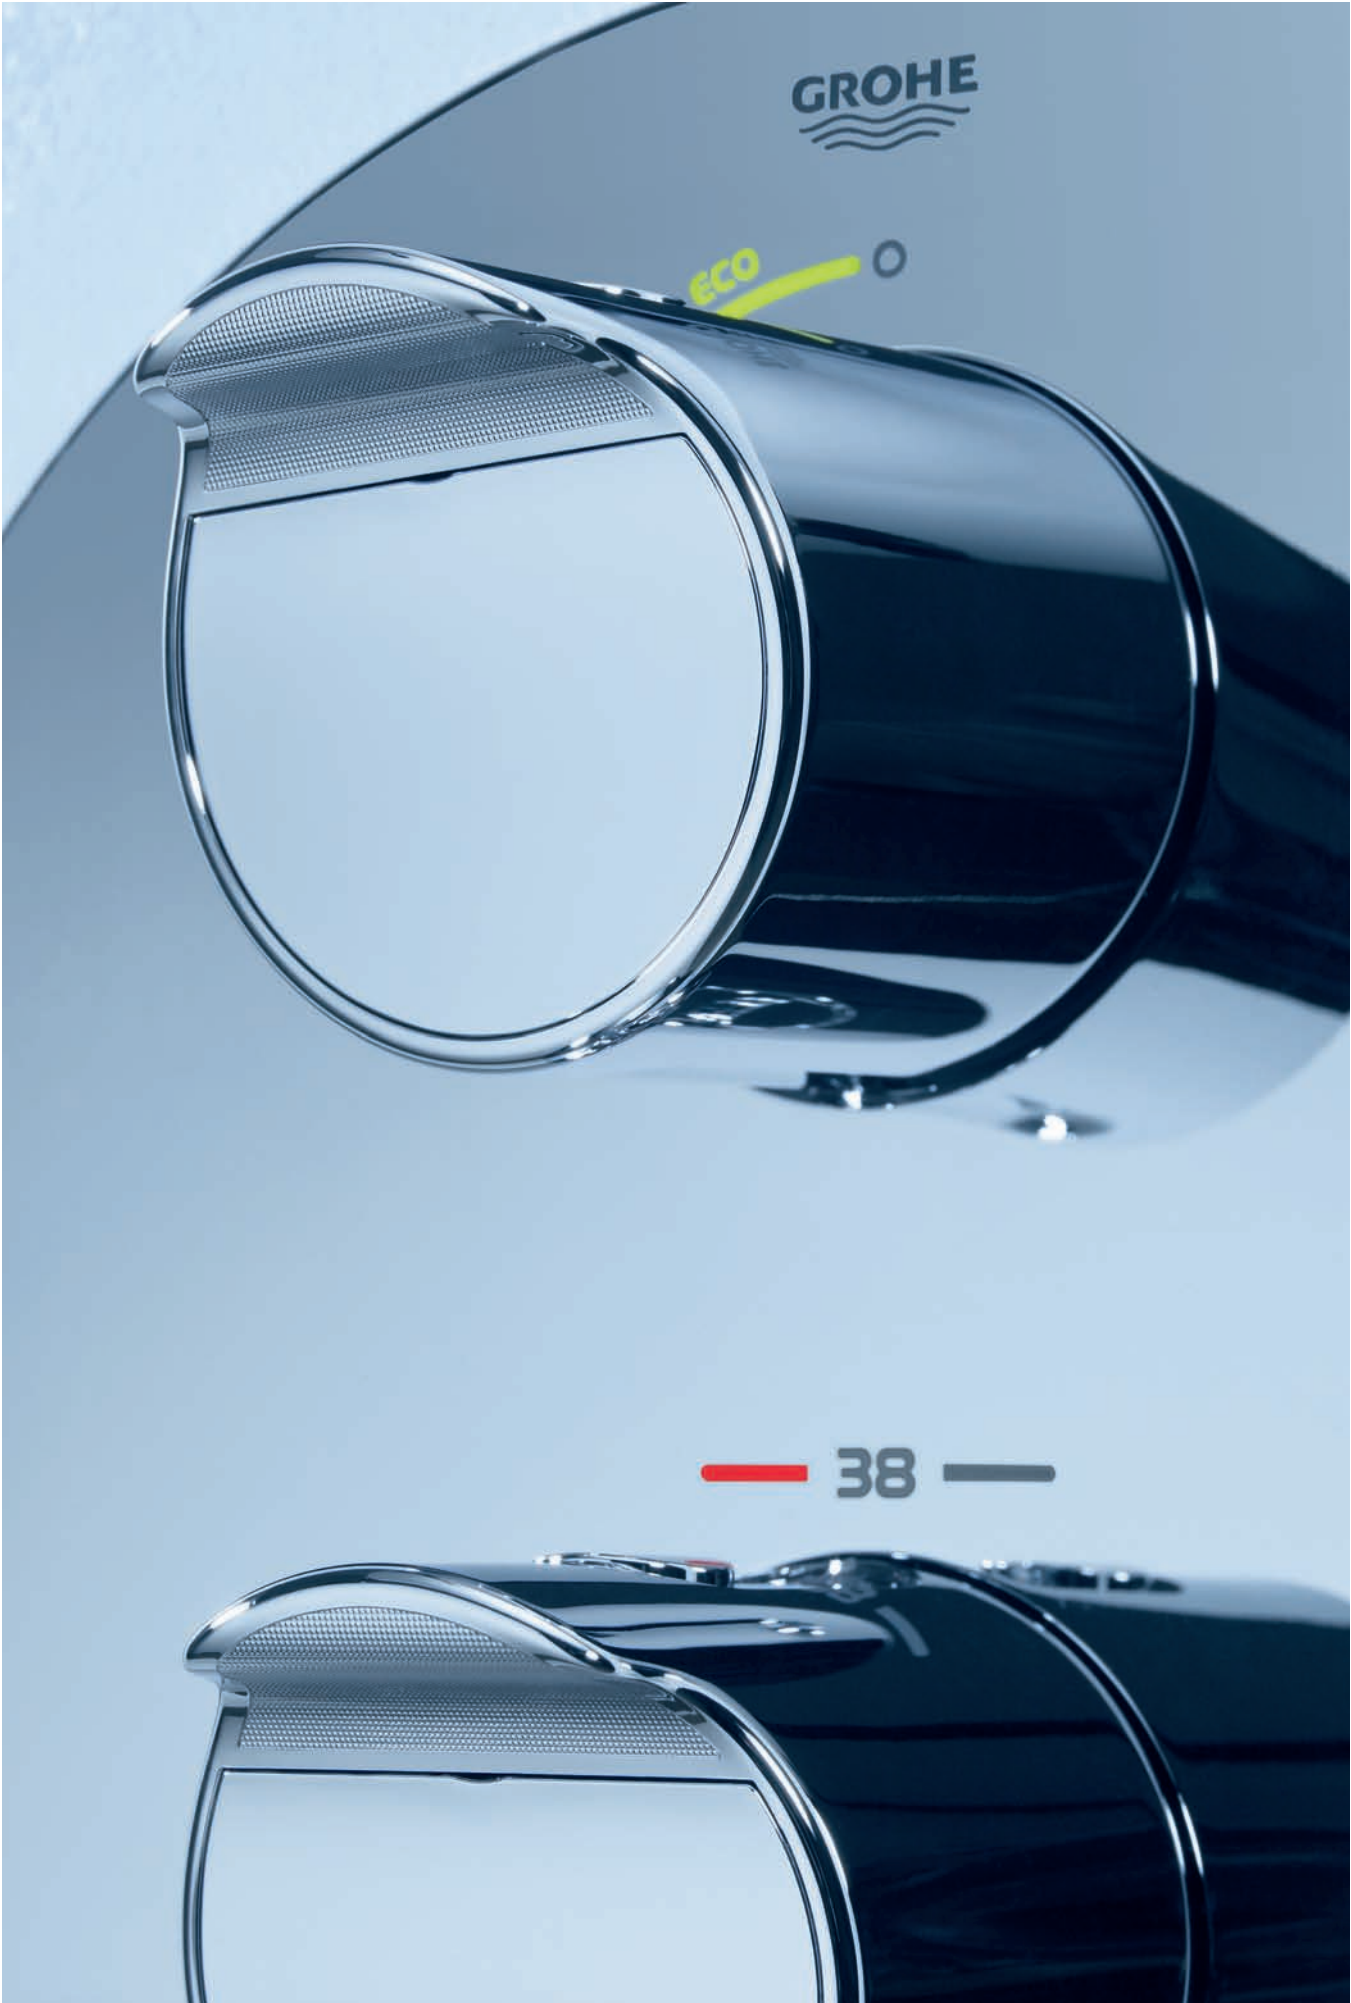

# GROHTHERM 2000

**100% GROHE CoolTouch®**, advanced ergonomics & **EasyReach tray**. The elegant design of Grohtherm 2000 ensures it will complement any bathroom design. Experience the beauty of the XL WaterFall from our exposed bath/shower thermostat. Enjoy the convenience of the GROHE EasyReach shower tray, with easy-to-clean integrated storage for your shampoo or soap.

Featuring 100% GROHE CoolTouch®, the solid metal housing of Grohtherm 2000 remains cool and safe at all times. With GROHE TurboStat® you will always enjoy your perfect water temperature, independent of any fluctuations in water pressure. Grohtherm 2000 is available as classic exposed shower thermostat, as a variant with GROHE EasyReach storage and in trim sets for concealed installation.

## **NEW!**

The Grohtherm 2000 new exposed thermostat's tray has been upgraded to a full metal EasyReach Tray. Choose top quality, improved endurance – **Go for the Best!**

GROHE

ECO

— 38 —