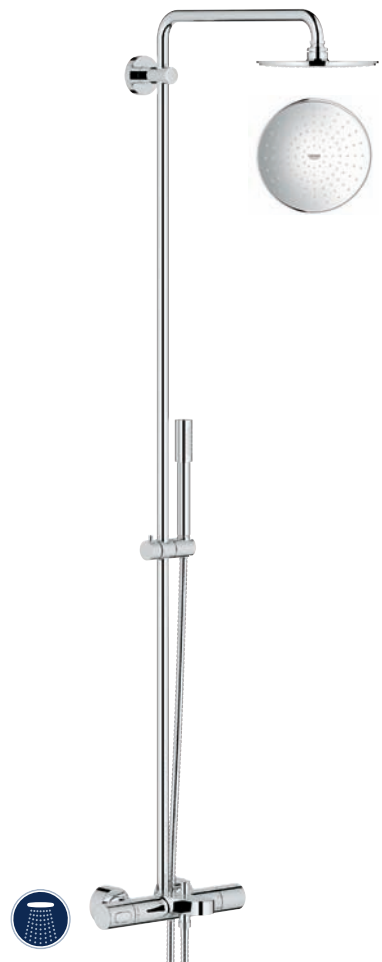

27 641 000
Rainshower® 210
Shower system
with thermostatic bath/shower mixer
hand shower Sena Stick
450 mm shower arm