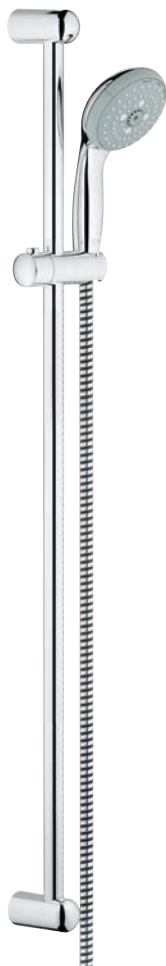

27 796 000

Shower set
with hand shower 3-spray
rail 900 mm

28 789 001

with 9.5 l/min. GROHE EcoJoy