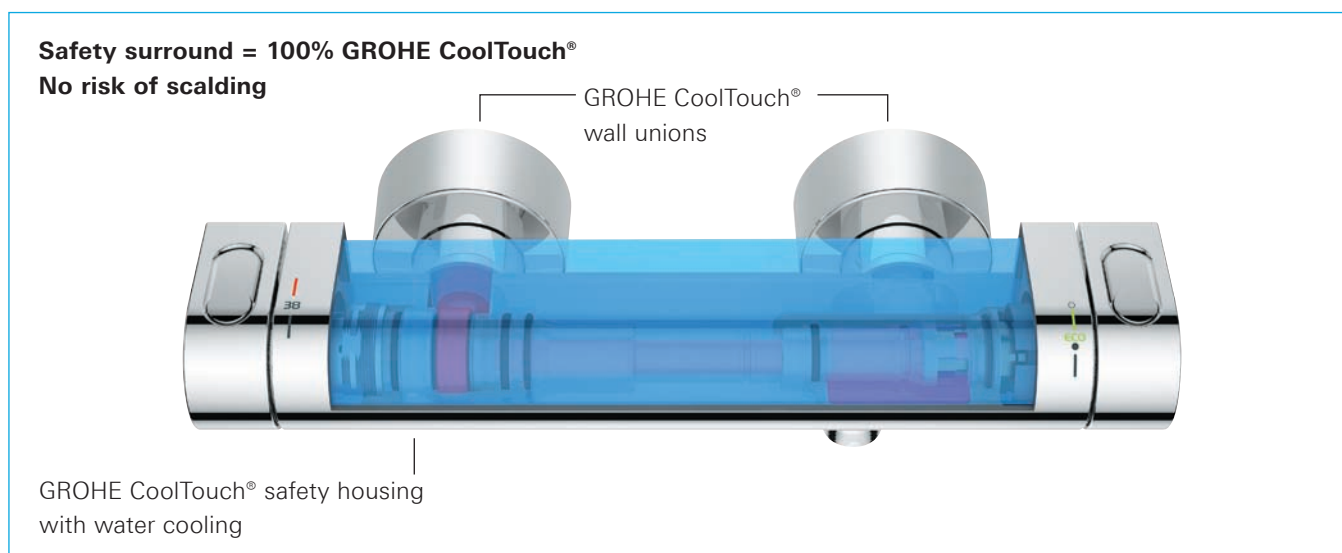

## Safety first with 100% GROHE CoolTouch®.

GROHE's CoolTouch® technology ensures that the entire outer surface never exceeds your preferred shower temperature. By designing our thermostats to include an innovative cooling channel, we have created a barrier between the hot water and the chrome surface - so it's never too hot to handle. On top, Grohtherm 300 and 2000 feature GROHE CoolTouch® wall unions to perform 100% GROHE CoolTouch® for safety surround. This safety measure is especially useful for children, who can not always judge whether something they touch is dangerously hot.