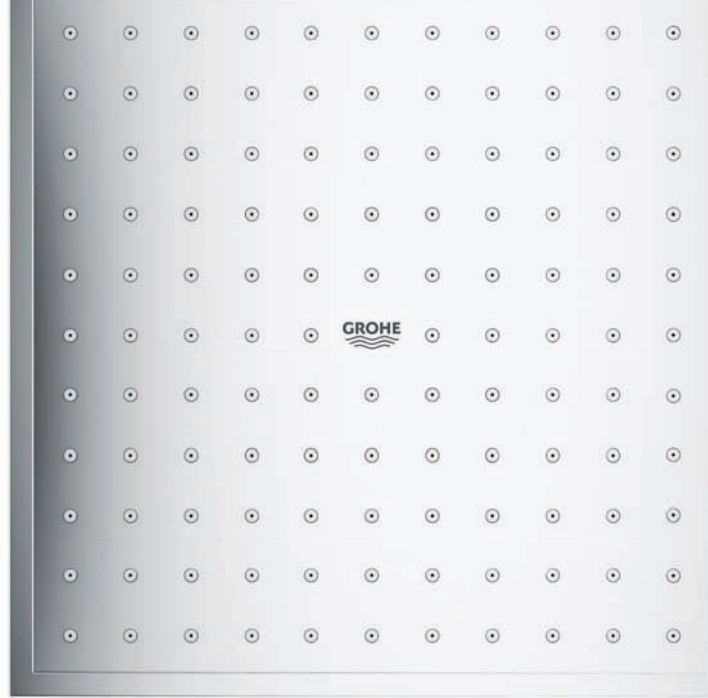

## DIFFERENT SHAPES AND SIZES

Rainshower® F-Series 10" 254 mm x 254 mm

Rainshower® Veris 300 x 150 mm

For product information and technical details please see page 304 and following.

Euphoria Cube 150

Rainshower® Allure 230