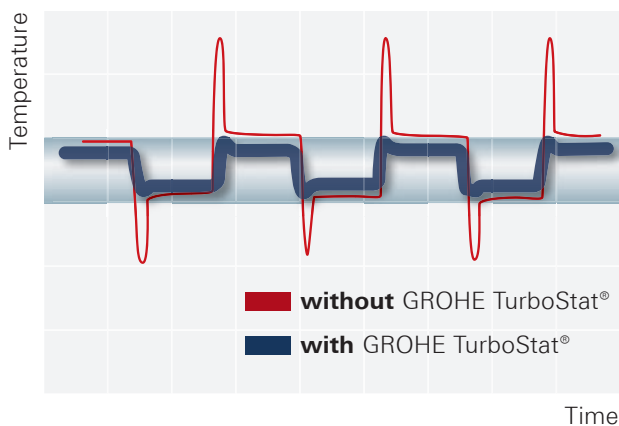

GROHE TURBOSTAT®

Always the right temperature, for ultimate convenience and safety. GROHE TurboStat® technology lies at the heart of our new thermostat.

The thermoelement unrivaled sensitivity means it delivers water at the desired temperature within a fraction of a second – and keeps it constant for the duration of your shower. No more time and water wasted getting the temperature right. And if the cold water supply fails, it reacts instantly: hot water will shut off automatically to avoid the risk of scalding.

Compensating precisely for fluctuations in temperature and pressure results in a consistent and comfortable shower throughout.