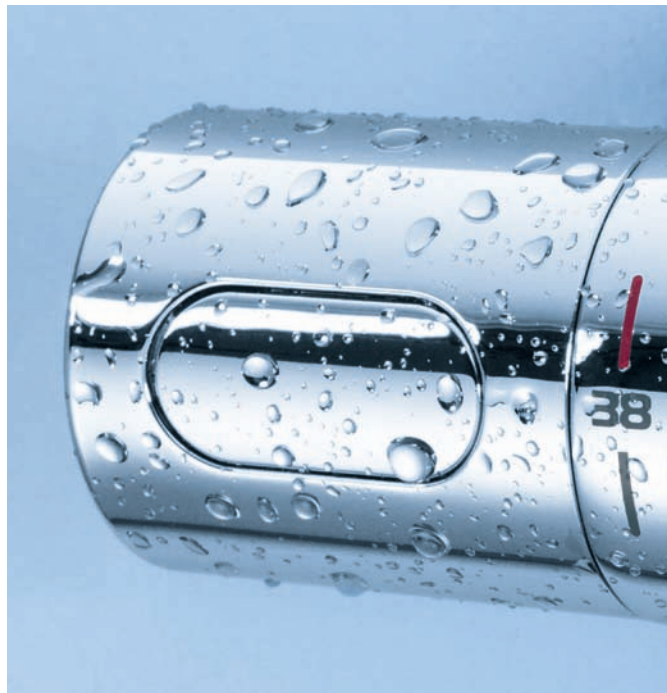

GROHTHERM 3000 COSMOPOLITAN

Minimalist & 100% GROHE CoolTouch®. Grohtherm 3000 thermostats are based on an aesthetic philosophy based on simple cylinders in perfect proportions, creating balance and harmony enhanced by GROHE StarLight® chrome, a deep luxurious finish.

While GROHE TurboStat® maintains your perfect water temperature, GROHE CoolTouch® eliminates the risk of scalding from hot chrome surfaces, while the EcoButton enables you to reduce your water consumption up to 50%.

Go for pure showering pleasure – **Go for the Best!**

For product information and technical details please see page 250 and following.