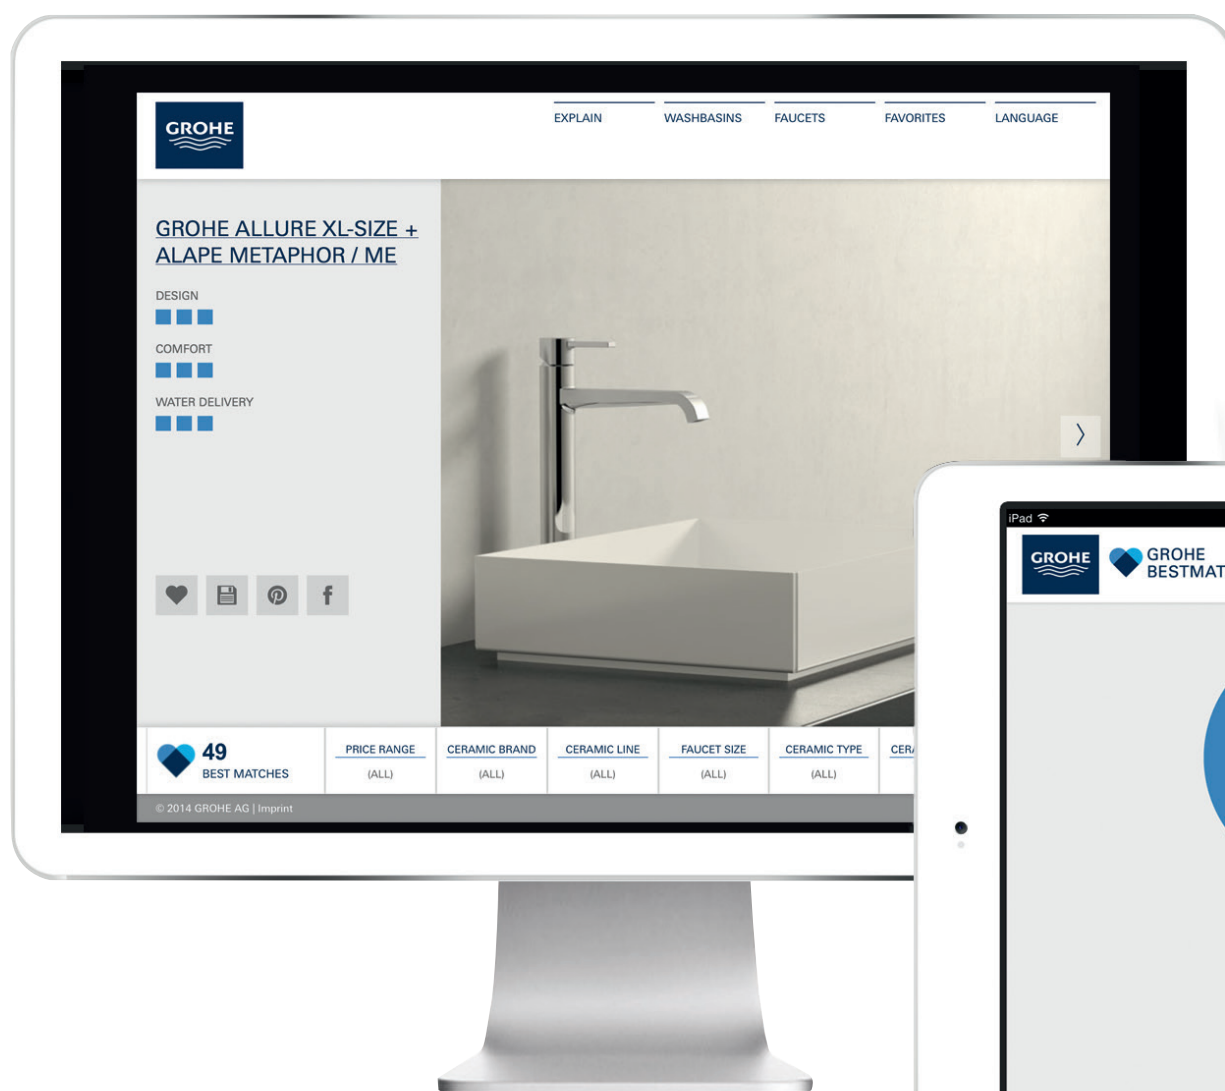

**Showroom Locator**

Here you will find your nearest showrooms. Simply enter your town or postcode in the search box or navigate with the map.

**Search by product range**

Pre-select by desired product range to see only those showrooms which have your selected products on display.

**Get in contact with the showroom**

Use the embedded form to send a request directly to the showroom. You can also calculate a route or print the contact details.

**See all showrooms**

Only approved showrooms are listed on our website – so you can be sure to find the right partner near you.

# GROHE BESTMATCH

For many years GROHE has offered a wide range of taps and mixers in different designs. Now GROHE offers an additional comfortable advantage: choice of sizes.

Our choice of sizes has never been greater, offering faucet heights from XS to XL in our most popular ranges. GROHE puts the luxury of choice in your hands.

**GROHE BestMatch.** GROHE now makes it easier than ever for you to find the perfect combination of washbasin and faucet – with the GROHE BestMatch website and app for iOS & Android. Regardless of whether you are looking for a washbasin to fit your desired GROHE faucet, or an exclusive GROHE faucet for your washbasin, with GROHE BestMatch you're guaranteed to find just the right combination.