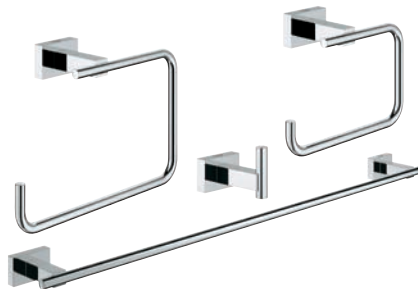

NEW

40 778 001

Master Bathroom Accessories Set
Consists of 40 511 001 + 40 509 001
+ 40 507 001 + 40 510 001