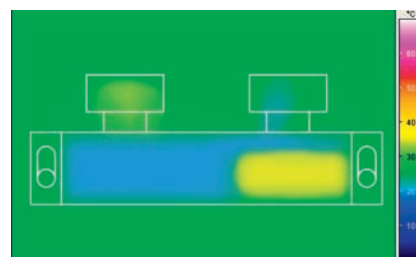

GROHE COOLTOUCH®

Safety first with 100% GROHE CoolTouch®.

GROHE's CoolTouch® technology ensures that the entire outer surface never exceeds your preferred shower temperature. By designing our thermostats to include an innovative cooling channel, we have created a barrier between the hot water and the chrome surface - so it's never too hot to handle. On top, Grohtherm 300 and 2000 feature GROHE CoolTouch® wall unions to perform 100% GROHE CoolTouch® for safety surround. This safety measure is especially useful for children, who can not always judge whether something they touch is dangerously hot.