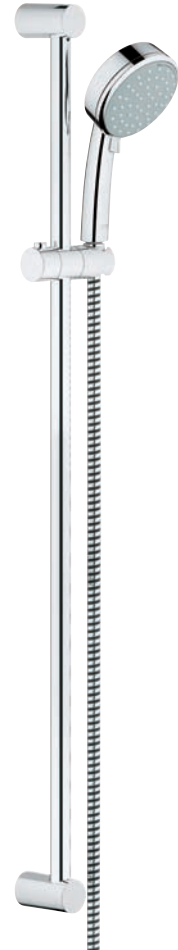

27 788 001

Shower set

with hand shower 2-spray

rail 900 mm