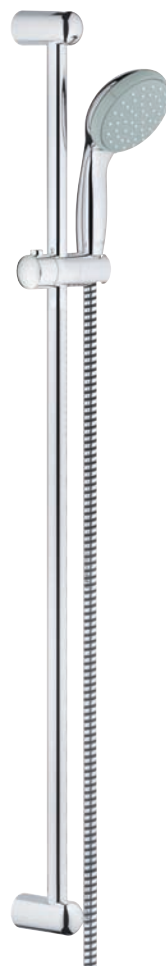

27 854 000

Shower set
with hand shower 1-spray
rail 900 mm