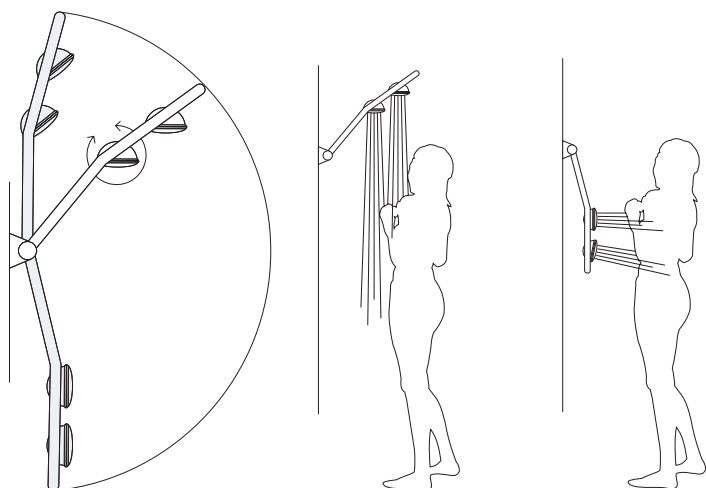

GROHE FREEHANDER

360 degree shower enjoyment. Relaxation is easily customised with the GROHE Freehander shower system, which incorporates two shower heads into one height-adjustable unit. Not only are the shower heads each equipped with multiple spray patterns, but the arm that supports them also pivots through 180 degrees, providing users with a variety of luxurious overhead shower and body spray possibilities. The outer shower heads rejuvenates with a choice of three spray patterns—Normal, Massage and water-saving Eco—while the inner shower heads is equipped with Normal and Massage Sprays and a Stop function. Both rotate 360 degrees and come with SpeedClean, as well as GROHE DreamSpray® technology.

Freehander offers a total of 18 spray combinations: nine with the arm in an elevated position and nine with it lowered. Once a position is selected, self-locking joints keep the arm in place. The arm mounts to the wall via concealed fittings, creating a clean look.

Thanks to its ingenious design, our GROHE Freehander can simply be turned from an overhead shower to a side shower.

For product information and technical details please see page 272.