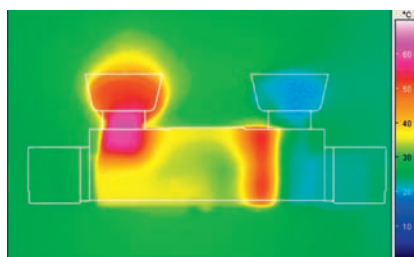

## Safety first with 100% GROHE CoolTouch®.

GROHE's CoolTouch® technology ensures that the entire outer surface never exceeds your preferred shower temperature. By designing our thermostats to include an innovative cooling channel, we have created a barrier between the hot water and the chrome surface - so it's never too hot to handle. On top, Grohtherm 300 and 2000 feature GROHE CoolTouch® wall unions to perform 100% GROHE CoolTouch® for safety surround. This safety measure is especially useful for children, who can not always judge whether something they touch is dangerously hot.