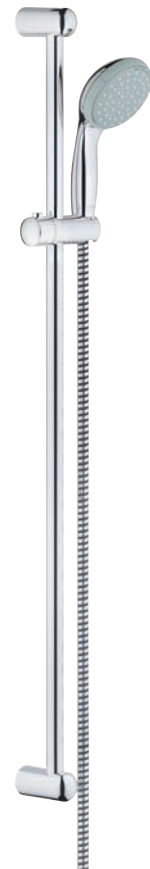

## SHOWERS

**27 646 000**  
New Tempesta 100  
Shower set with hand shower 2-spray  
rail 900 mm  
**27 598 000**  
rail 600 mm