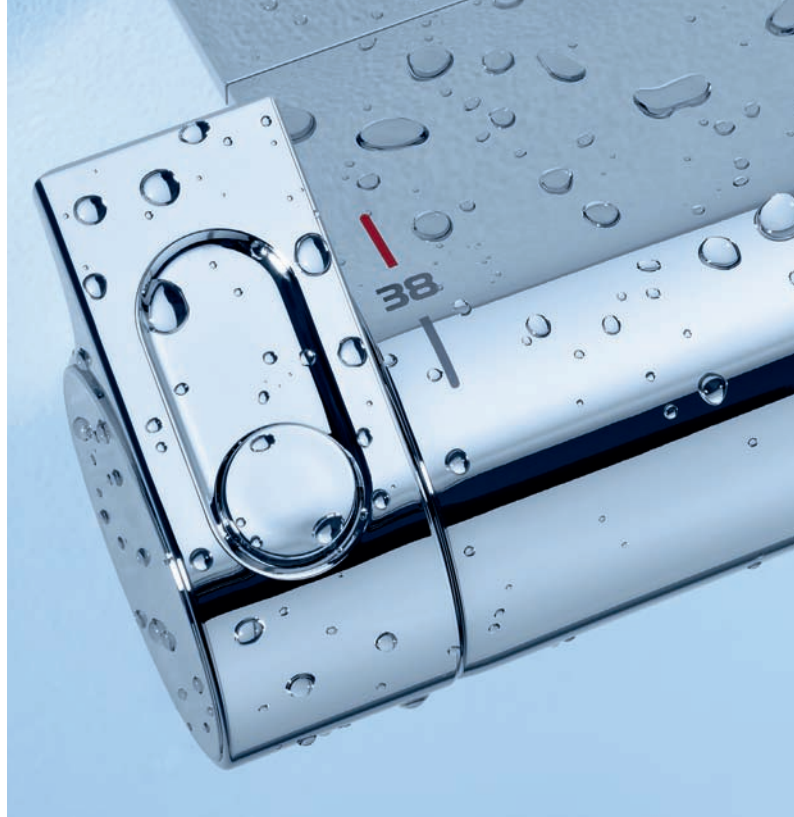

# GROHE THERMOSTATS

**Precision control for a relaxed showering experience.**

As our gauge when constructing GROHE thermostats we used the most sensitive thermometer around – your skin. The revolutionary thermostats in our Grohtherm range ensure that hot and cold water will touch your skin in exactly the proportions you desire. GROHE TurboStat® is a revolutionary technical feature – it provides the correct shower temperature in seconds and keeps it constant. The many elegant design features in these miniature technological marvels are wonderfully innovative.