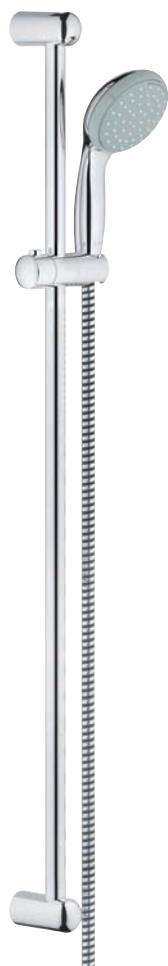

**26 088 000**

Head shower set  
with head shower 3-spray  
with shower arm 125 mm

**27 796 000**

Shower set  
with hand shower 3-spray  
rail 900 mm

**28 789 001**

with 9.5 l/min. GROHE EcoJoy

**27 646 000**