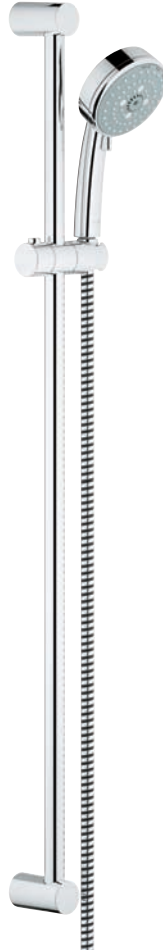

with shower arm 125 mm

**27 790 001**

Shower set

with hand shower 4-spray

rail 900 mm

**27 789 001**

Shower set

with hand shower 3-spray