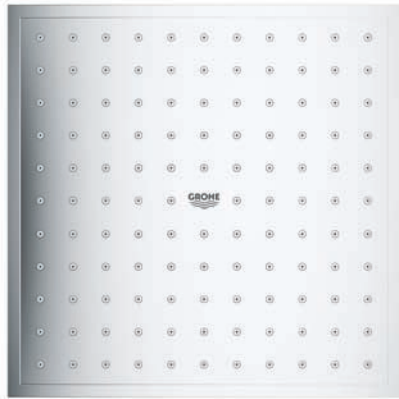

## DIFFERENT SHAPES AND SIZES

Rainshower® F-Series 10" 254 mm x 254 mm

Rainshower® Veris 300 x 150 mm

For product information and technical details please see page 304 and following.

Euphoria Cube 150

Rainshower® Allure 230