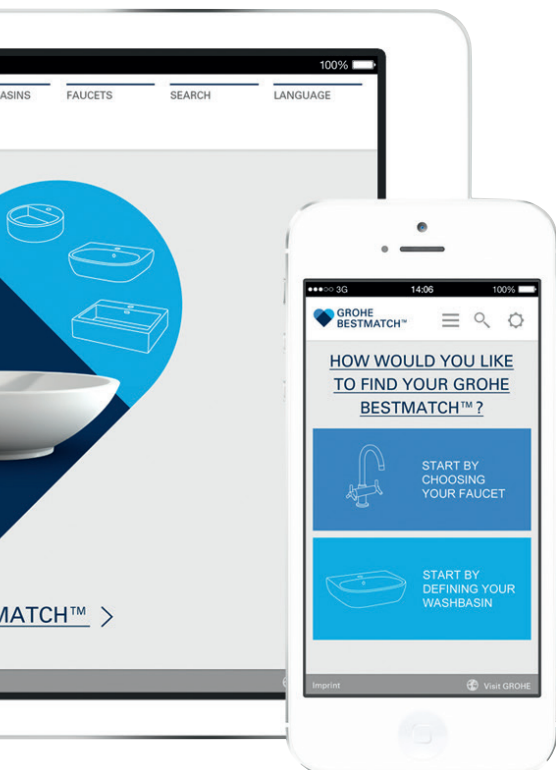

**Showroom Locator**

Here you will find your nearest showrooms. Simply enter your town or postcode in the search box or navigate with the map.

**Search by product range**

Pre-select by desired product range to see only those showrooms which have your selected products on display.

**Get in contact with the showroom**

Use the embedded form to send a request directly to the showroom. You can also calculate a route or print the contact details.

**See all showrooms**

Only approved showrooms are listed on our website – so you can be sure to find the right partner near you.

# GROHE BESTMATCH

For many years GROHE has offered a wide range of taps and mixers in different designs. Now GROHE offers an additional comfortable advantage: choice of sizes.

Our choice of sizes has never been greater, offering faucet heights from XS to XL in our most popular ranges. GROHE puts the luxury of choice in your hands.

**GROHE BestMatch.** GROHE now makes it easier than ever for you to find the perfect combination of washbasin and faucet – with the GROHE BestMatch website and app for iOS & Android. Regardless of whether you are looking for a washbasin to fit your desired GROHE faucet, or an exclusive GROHE faucet for your washbasin, with GROHE BestMatch you're guaranteed to find just the right combination.