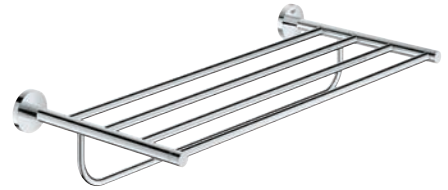

NEW

NEW

40 800 001
Multi-towel rack 550 mm