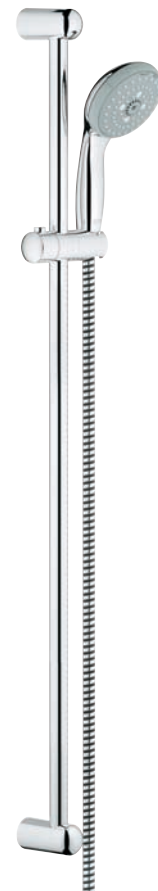

## SHOWER

---

**27 796 000**  
New Tempesta 100  
Shower set with hand shower 3-spray  
rail 900 mm  
**27 794 000**  
rail 600 mm