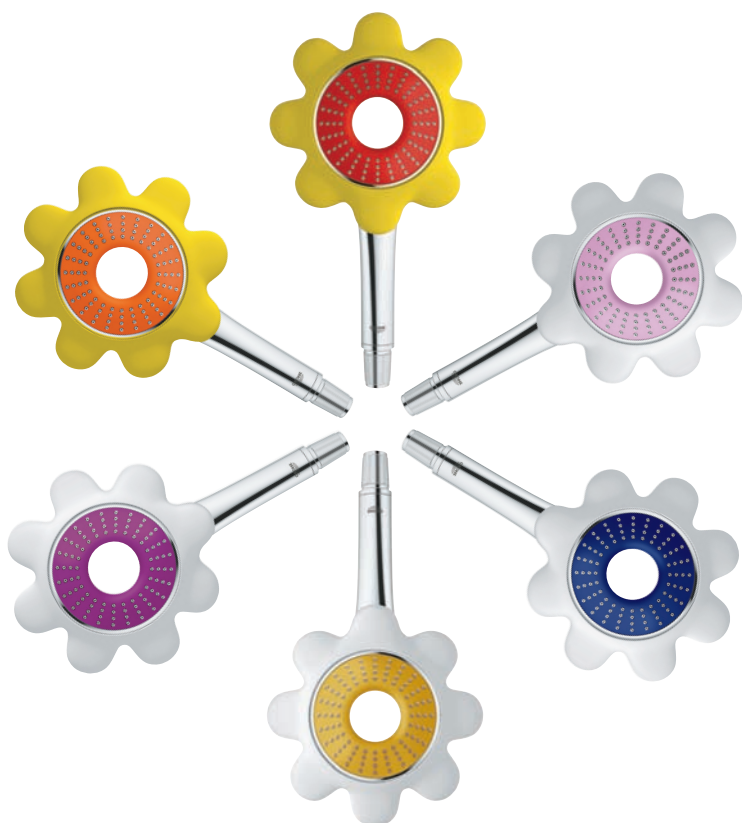

GROHE RAINSHOWER® FLOWER

Colour and fun for the bathroom. A creative variant of the multiple award-winning, ring-shaped GROHE Rainshower® Icon hand shower, this florally inspired collection makes it perfectly easy to conjure up a cheerful atmosphere in your bathroom. With six fresh colour schemes to choose from, all preferences are catered for and there is a suitable model to accentuate any existing bathroom décor.

Whatever the floral arrangement, all Rainshower® Flower Collection models will pamper the skin with the same soft raindrops as all other Rainshower® variants benefiting from GROHE DreamSpray® technology. They also share the GROHE StarLight® chrome finish, which means that they will retain their sheen for many years.

Rainshower® Flower Collection – the perfect hand showers for all those who want to add a little colour and playfulness to their day.