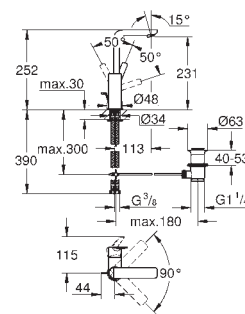

23 296 001 **chrome** **247.00**
23 296 DC1 **supersteel** **322.00**

Lineare
Single-lever basin mixer 1/2"
L-Size
single hole installation
metal lever
GROHE SilkMove 28 mm ceramic cartridge
with temperature limiter
GROHE StarLight chrome finish
GROHE EcoJoy SpeedClean mousseur 5.7 l/min
GROHE QuickFix Plus installation system
swivel spout with mousseur and stop limiter
pop-up waste set 1 1/4"
flexible connection hoses
min. recommended pressure 1.0 bar