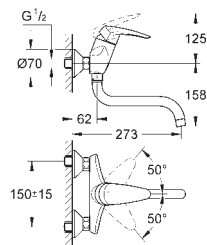

33 772 001

chrome

258.00

Eurodisc
Single-lever sink mixer 1/2"
wall mounted
GROHE StarLight finish
GROHE SilkMove 46 mm ceramic cartridge
mousseur
adjustable flow rate limiter
swivel tubular spout
swivel area 100°
S-unions