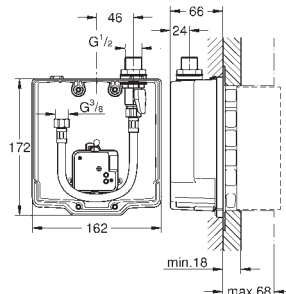

36 337 000 chrome 109.00

**Euroeco Cosmopolitan E
Concealed mounting box**
wall installation
for installation with pre-mixed or cold water
suitable for IR-sets for final installation
stop valve
connection housing for power supply
suitable for
36 273 000, 36 335 SD0, 36 334 SD0, 36 411 000