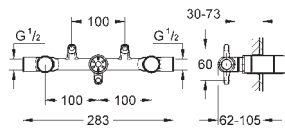

32 706 000

chrome

229.00

Two-handle basin mixer
concealed body, 1/2"

for 3-hole wash-basin mixer
wall installation
without finishing trim set
installation depth 30 - 75 mm
DR-brass
installation device