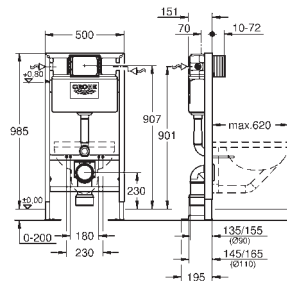

GROHE RAPID SL FREE-STANDING INSTALLATION

Ref. No.

Colour

Price netto (€)

38 586 001

chrome

600.00

**Rapid SL for WC
with flushing cistern 6 - 9 l
1.00 m installation height**

for free-standing installation, for on-the-wall installations or studded walls
powder coated steel frame, self-supporting for dry-cladding, completely pre-assembled with fixed connections
lockable

fixing material
TÜV approved
2 WC fixing bolts
fixing device for ceramic
distance of fixing bolts 180/230 mm
outlet bend Ø 90 mm
depth adjustable
reducer Ø 90/110 mm
inlet and outlet connecting set

flushing cistern 6 - 9 l
pneumatic discharge valve offering 3 modes of operation: dual flush or start/stop or single flush

front or top actuation
water supply from left/right or back
low noise (group I acc. to German Noise Specification)
insulated against condensation
1/2" water supply connection including integrated angle valve and push fit flexible hose union
Shortable inspection shaft incl. protection during construction phase
**without accessories for on-the-wall installation
without wall plate/actuation**

38 587 000

chrome

479.00