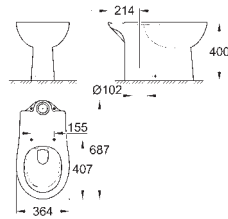

GROHE BAU CERAMIC

Ref. No.

Colour

Price netto (€)

new

39 429 000

alpine white

*

Bau Ceramic
Floor standing WC for close coupled combination
wash down
rimless
vertical outlet, concealed
flush volume 6/3 l
including fixation set
cistern to be ordered separately
vitreous china
9 pieces per pallet

new