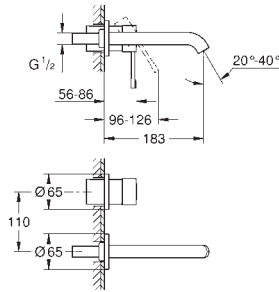

Ref. No. Colour Price netto (€)

19 408 001	chrome	199.00
19 408 DC1	supersteel	258.00
19 408 BE1	polished nickel	242.00
19 408 EN1	brushed nickel	242.00
19 408 GL1	cool sunrise	242.00
19 408 GN1	brushed cool sunrise	242.00
19 408 DA1	warm sunset	242.00
19 408 DL1	brushed warm sunset	242.00
19 408 A01	hard graphite	242.00
19 408 AL1	brushed hard graphite	242.00

Essence
Two-hole basin mixer
M-Size
wall mounted
set for final installation for 23 571 000
without concealed body
metal escutcheon
metal lever
GROHE StarLight chrome finish
GROHE EcoJoy mousseur 5.7 l/min
GROHE AquaGuide adjustable mousseur
centre distance 110 mm
projection 183 mm

19 967 001	chrome	213.00
19 967 DC1	supersteel	290.00
19 967 BE1	polished nickel	273.00
19 967 EN1	brushed nickel	273.00
19 967 GL1	cool sunrise	273.00
19 967 GN1	brushed cool sunrise	273.00
19 967 DA1	warm sunset	273.00
19 967 DL1	brushed warm sunset	273.00
19 967 A01	hard graphite	273.00
19 967 AL1	brushed hard graphite	273.00
ditto, projection 230 mm