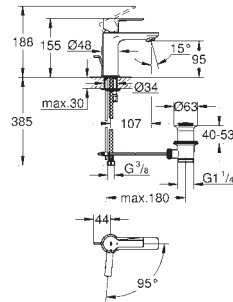

GROHE SILKMOVE ES

Ref. No.

Colour

Price netto (€)

23 790 001

chrome

177.00

Lineare
Single-lever basin mixer 1/2"
XS-Size
single hole installation
metal lever
GROHE SilkMove ES 28 mm ceramic cartridge
with energy saving function via cold start
with temperature limiter
GROHE StarLight chrome finish
GROHE EcoJoy SpeedClean mousseur 5.7 l/min
GROHE QuickFix Plus installation system
pop-up waste set 1 1/4"
flexible connection hoses