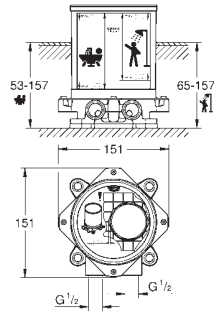

45 984 001	chrome	433.00

Rough-in set 1/2"

for floor-mounted bath mixers/spouts and shower mixers

without finishing trim set

installation plate with 360° horizontal and

3° vertical adjustment

installation depth 53-157 mm for bath mixers/

spouts, depth compensation 104 mm

installation depth 65-157 mm for shower

mixers, depth compensation 92 mm

two 1/2" female connections (hot/cold supplies)

flushing plug

gasket

fixing material