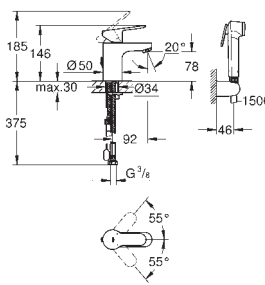

23 757 000 chrome 91.00

BauEdge
Single-lever basin mixer 1/2"
S-Size
single hole installation
metal lever
GROHE Longlife 35 mm ceramic cartridge
GROHE StarLight chrome finish
mousseur
with shower set
rapid installation system
retractable chain
flexible connection hoses