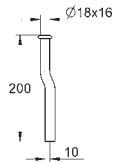

37 036 000 **chrome** 17.50

Urinal flush pipe
Ø 18 mm
200 mm
brass
chrome plated
offset 10 mm

37 037 000 **chrome** 21.00

Offset 20 mm