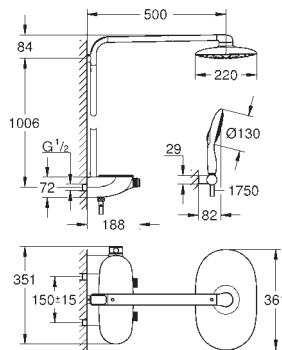

26 361 LS0

moon white

1,160.00

Rainshower System SmartControl 360 MONO
Shower system with thermostat for wall mounting

consisting of:

- horizontal 500 mm shower arm
- exposed SmartControl thermostat
- allows change between:
  - head shower Rainshower 360 MONO, spray plate white
  - GROHE PureRain/GROHE Rain O² spray*
  - Power&Soul 130 hand shower, spray plate white (27 673 LS0)
  - hand shower wall holder (27 055 000)
  - Silverflex shower hose 1750 mm (28 388 000)
  - minimum flow rate 10 l/min.

- **GROHE DreamSpray** perfect spray pattern
- **GROHE StarLight** chrome finish
- **GROHE CoolTouch** no risk of scalding
- **GROHE TurboStat** compact cartridge with wax thermoelement
- **GROHE EcoJoy** technology for less water and perfect flow
- GROHE SafeStop at 38°C
- **GROHE SafeStop Plus** optional temperature limiter at 43°C included
- **GROHE SmartControl** push for ON-OFF, turn for volume adjustment from EcoJoy to full flow
- **GROHE EasyReach** shower tray
- **SpeedClean** anti-lime system
- **Inner WaterGuide** for a longer life
- **suitable for instantaneous heaters from 18 kW/h**
- **Twistfree** to prevent hose from twisting

* to be decided at first installation; factory default

setting: GROHE PureRain

SHOWERS