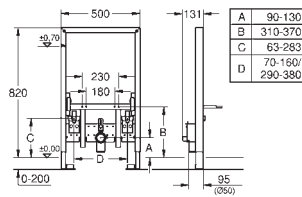

38 543 000

chrome

279.00

Rapid SL for bidet

0.82 m installation height

powder coated steel frame, self-supporting
for on-the-wall installations or studded walls
pre-assembled
height adjustable fitting connections
quick adjustment, lockable
fixing material
TÜV approved
bidet fixing bolts
HT-outlet bend Ø 50 mm
seal Ø 32 mm
2 noise protected fitting connections 1/2"
fixing material for bidet

without accessories for on-the-wall installation