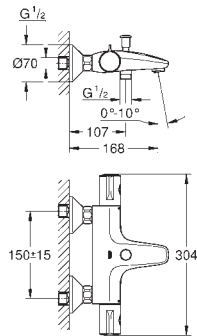

GROHE GROHTHERM 800

Ref. No.

Colour

Price netto (€)

34 576 000

chrome

231.00

Grohtherm 800
Thermostatic bath mixer 1/2"
wall mounted
GROHE StarLight chrome finish
GROHE TurboStat compact cartridge
with wax thermostatic element
GROHE SafeStop at 38°C
GROHE SafeStop Plus optional temperature limiter at 43°C included
integrated mixed water shut off
automatic diverter: bath/shower
volume handle with **GROHE EcoButton** (economy
button with individually adjustable economy stop)
ceramic headpart 1/2", 180°
shower bottom outlet 1/2"
adjustable mousseur
built-in non return valves
dirt strainers
protected against backflow
S-unions
metal escutcheon
min. recommended pressure 1.0 bar
GROHE EcoJoy technology for less water and perfect flow

34 566 001

chrome

202.00