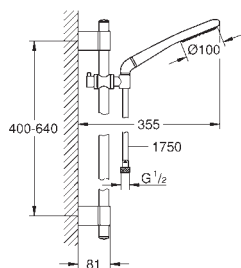

26 115 YR0 orange 78.00
26 115 DG0 red 78.00
ditto, with yellow rubber flower

GROHE RAINSHOWER ICON

Ref. No. Colour Price netto (€)

27 277 001 chrome 201.00

Rainshower Icon 150
Shower rail set 2 sprays
consisting of:
hand shower Icon 150 (27 276 000)
shower rail, 900 mm (28 819)
with wall holders made of metal
Silverflex shower hose 1750 mm (28 388 000)
elbow adapter for the combination of
hand showers with shower sets
GROHE DreamSpray perfect spray pattern
GROHE StarLight chrome finish
GROHE QuickFix Plus adjustable distance between brackets
for adaption to existing drilling holes
SpeedClean anti-lime system
Inner WaterGuide for a longer life
Twistfree to prevent hose from twisting
suitable for instantaneous heater