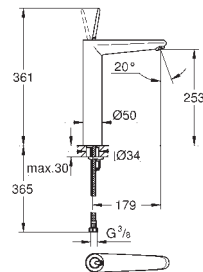

23 428 000 chrome 278.00
23 428 LS0 moon white/chrome 375.00

Eurodisc Joy
Single-lever basin mixer 1/2"
XL-Size
single hole installation
metal lever
for free-standing basins
GROHE FeatherControl Joystick cartridge
GROHE EcoJoy SpeedClean mousseur 5.7 l/min
GROHE StarLight chrome finish
GROHE QuickFix Plus installation system
smooth body
flexible connection hoses