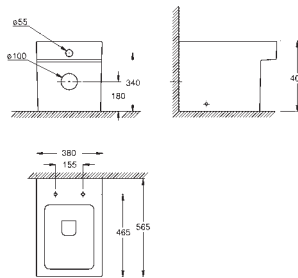

39 485 00H

alpine white

*

**Cube Ceramic
Floor standing back to wall WC**

for concealed cistern
universal trap for horizontal and vertical outlet
back to wall
wash down
rimless
flush volume 3/4.5 l
including fixation set
vitreous china
PureGuard anti stick coating and anti bacterial glazing

new