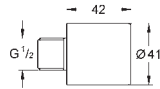

36 266 000 chrome 97.00

**Euroeco Cosmopolitan T
Self-closing pillar tap 1/2"**
wall mounted
marking: blue/red
GROHE StarLight chrome finish
GROHE EcoJoy technology for less water and perfect flow
flow limiter 5.7 l/min
escutcheon