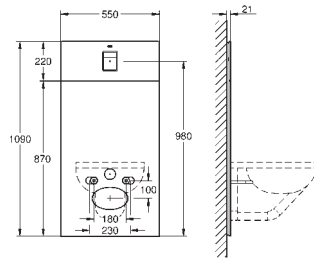

39 374 LS0

moon white

748.00

Rapid SL with glass module

for Rapid SL / Uniset

with flushing cistern GD 2

for connecting shower toilet Sensia Arena

or common wall-hung WCs

for tiled/plastered walls

two-piece glass cover made of tempered safety glass (8 mm)

upper part removable for maintenance

flush plate Skate Cosmopolitan, chrome, flush plate

is kept flush with glass cover

HPL mounting plate with hole pattern for all connections

mounting plate with concealed water connection

for shower toilet Sensia Arena

mounting plate with with quality edges in silver finish

set for noise protection

including accessory for mounting glass plate and WC ceramic