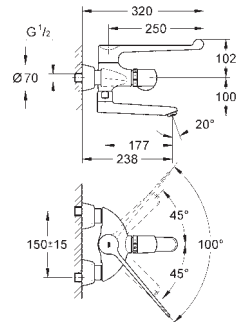

GROHE GROHTHERM ERGOMIX

Ref. No.

Colour

Price netto (€)

34 018 000

chrome

945.00

Grotherm Ergomix
Thermostatic basin mixer 1/2"
for elbow lever action
wall mounted
metal lever 250 mm
swivel area 100°
metal stop
Ceramic headpart 1/2"
wax thermoelement
temperature scale handle with
pre-adjustable safety stop between
35°C and 45°C
arrangement to make the thermal
disinfection easier
swivel cast spout
laminar flow straightener 9 l/min.
lockable stop ring
built-in non return valves
dirt strainers
projection 238 mm
covered S-unions
GROHE StarLight chrome finish