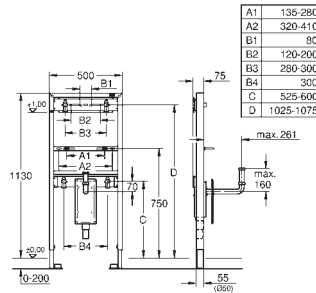

GROHE RAPID SL FOR WASH BASIN AND BIDET

Ref. No.

Colour

Price netto (€)

38 625 001

chrome

282.00

Rapid SL for wash basin
for single hole installation or
wall mounted fittings
1.13 m installation height
with concealed trap
Ø 50 mm

for on-the-wall installations or studded walls
powder coated steel frame, self-supporting
for dry-cladding, completely pre-assembled
with fixed connections
single installation or fitting to a rail
quick adjustment, lockable
fixing material
TÜV approved
wash basin fixing bolts M10 with
fixing device for ceramic
variable distance of fixing bolts
2 noise protected fitting connections 1/2"
concealed syphon
for concealed wall installation
including wall plate, stainless steel
including adjustable brass outlet bend
chrome plated
height adjustable
without accessories for on-the-wall installation

38 748 002

chrome

437.00