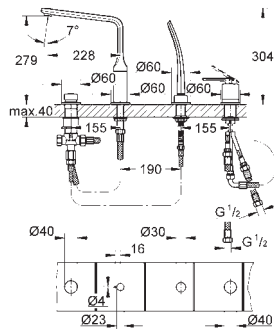

Veris
Four-hole single-lever bath combination
GROHE SilkMove 46 mm ceramic cartridge
GROHE StarLight chrome finish

consisting of:
pre-assembled spout fixing
OHM operating element,
diverter bath/shower
GROHE Ondus hand shower 27 184
metal shower hose 2000 mm
flexible connection hoses
connection for shower hose
protected against backflow

29 037 000 chrome 734.00