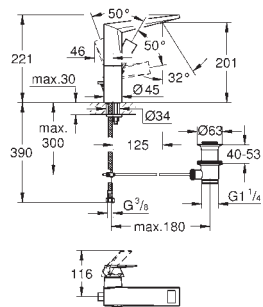

23 109 000	chrome	710.00

Allure Brilliant
Single-lever basin mixer 1/2"
L-Size
single hole installation
GROHE SilkMove 28 mm ceramic cartridge
temperature limiter, GROHE StarLight chrome finish
GROHE EcoJoy 5.0 l/min. flow limiter
GROHE QuickFix installation system
spout with integrated mousseur
pop-up waste set 1 1/4"
flexible connection hoses
min. recommended pressure 1.0 bar

23 112 000	chrome	710.00
ditto, smooth body