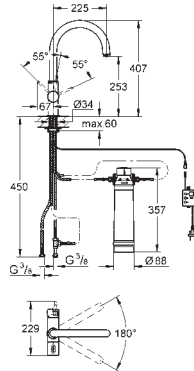

GROHE BLUE PURE

Ref. No. Colour Price netto (€)

33 249 001 chrome 727.00
33 249 DC1 supersteel 858.00

GROHE Blue Pure Starter Kit
consisting of:
GROHE Blue single-lever sink mixer with filter function
single hole installation
C-spout
separate handle for filtered water
headpart 1/2"
GROHE StarLight finish
GROHE SilkMove 35 mm ceramic cartridge
adjustable flow rate limiter
swivel tubular spout
swivel area 180°
separate inner water ways for filtered and non-filtered water
flexible connection hoses
type of protection IP 21
main switching power supply 100 - 240 V AC 50/60 Hz with safety extra-low voltage (SELV)
6 V DC to filter change display unit
GROHE Blue size S filter, filter head with flexible adjustment
this product contains built-in LED lamps, which cannot be changed: energy efficiency class: A+

33 251 000 chrome 471.00