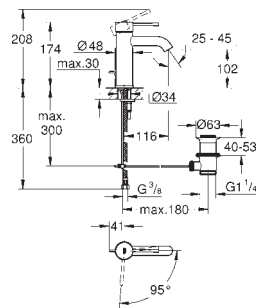

23 591 001

chrome

147.00

Essence
Single-lever basin mixer 1/2"
S-Size
single hole installation
metal lever
GROHE SilkMove ES 28 mm ceramic cartridge
with energy saving function via cold start
with temperature limiter
GROHE StarLight chrome finish
GROHE EcoJoy mousseur 5.7 l/min
GROHE AquaGuide adjustable mousseur
GROHE QuickFix Plus installation system
pop-up waste set 1 1/4"
flexible connection hoses