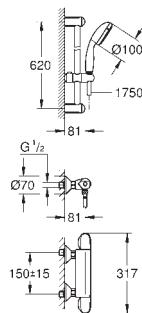

protected against backflow

S-unions

metal escutcheon

min. recommended pressure 1.0 bar

GROHE EcoJoy technology for less water and perfect flow

34 151 004

chrome

237.00