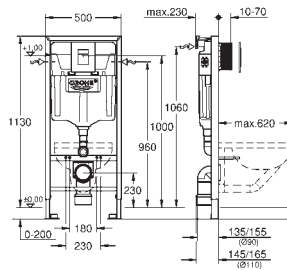

GROHE RAPID SL FOR WC

Ref. No.

Colour

Price netto (€)

38 772 001

chrome

313.00

Rapid SL 3-in-1 set for WC flushing cistern GD 2

1.13 m installation height

for on-the-wall installations or studed walls
powder coated steel frame, self-supporting
for dry-cladding, completely pre-assembled
with fixed connections, quick adjustment, lockable
fixing material
TÜV approved

2 WC fixing bolts, fixing device for ceramic
WC ceramics with small bearing area (less than 205 mm)
require additional accessory 38 779 000

distance of fixing bolts 180/230 mm
outlet bend Ø 90 mm, depth adjustable
reducer Ø 90/110 mm

inlet and outlet connecting set

flushing cistern GD 2, 6 - 9 l

adjustment ex factory 6 l and 3 l

pneumatic discharge valve offering 3 modes of
operation: dual flush or start/stop or single flush
water supply from left/right or back

low noise (group I acc. to
German Noise Specification)

insulated against condensation

1/2" water supply connection including

integrated angle valve and push fit

flexible hose union

no tools required for the installation

of the inspection shaft incl. protection

during construction phase

for vertical or horizontal use

accessories for on-the-wall installation

including wall plate Skate Cosmopolitan

vertical and horizontal installation

vertical installation, 156 x 197 mm

chrome, made of ABS

GROHE StarLight chrome finish