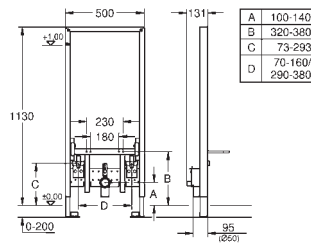

38 553 001

chrome

253.00

Rapid SL for bidet
1.13 m installation height

powder coated steel frame, self-supporting
for on-the-wall installations or studded walls
pre-assembled
height adjustable fitting connections
quick adjustment, lockable
fixing material
TÜV approved
bidet fixing bolts
HT-outlet bend Ø 50 mm
seal Ø 32 mm

2 noise protected fitting connections 1/2"

fixing material for bidet

without accessories for on-the-wall installation