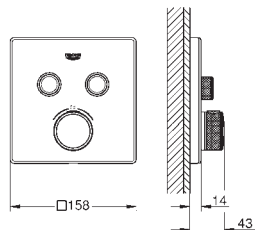

GROHE GROHTHERM SMARTCONTROL

Ref. No.

Colour

Price netto (€)

29 156 LSO

moon white

586.00

Grotherm SmartControl

Thermostat for concealed installation with 2 valves

set for final installation for
GROHE Rapido SmartBox 35 600 000
metal wall escutcheon with **GROHE QuickFix**
(covered escutcheon and shaft sealing, covered
fixing), retroactively 6° adjustable
GROHE StarLight finish
GROHE SmartControl push for ON-OFF, turn for
volume adjustment from EcoJoy to full flow
exchangeable symbols
GROHE TurboStat compact cartridge
with wax thermoelement
GROHE SafeStop at 38°C
GROHE SafeStop Plus optional temperature limiter at 43°C included
built-in non return valves and dirt strainers
multiple outlets can be run simultaneously
cover plate in moon white acrylic glass
without roughing-in-set
flow performance:
outlet B = 24 l/min
outlet C = 26 l/min

29 157 LSO

moon white

623.00