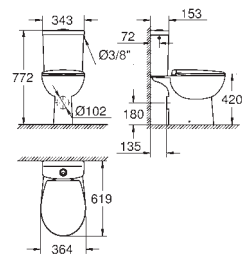

Bau Ceramic

Bundle close coupled WC

consisting of:

Bau Ceramic floor standing toilet with vertical outlet (39 429 000)

wash down

rimless

vertical outlet

flush volume 6/3 l

including fixation set

vitreous china

Bau Ceramic exposed flushing cistern (39 437 000)

side inlet

including flushing set

vitreous china

Bau Ceramic WC seat (39 493 000)

with lid

soft close

quick release function

detachable

material: Duroplast

including fixation set

4 pieces per pallet

new

39 496 000

alpine white

*

Bau Ceramic

Bundle close coupled WC

consisting of:

Bau Ceramic floor standing toilet with horizontal outlet (39 349 000)

wash down

rimless

horizontal outlet

flush volume 6/3 l

including fixation set

vitreous china

Bau Ceramic exposed flushing cistern (39 494 000)

side inlet

including flushing set

vitreous china

Bau Ceramic WC seat (39 493 000)

with lid

soft close

quick release function

detachable

material: Duroplast

including fixation set

4 pieces per pallet