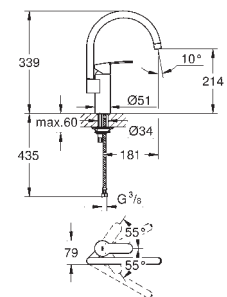

30 221 002

chrome

143.00

Eurostyle Cosmopolitan
Single-lever sink mixer 1/2"
high spout
single hole installation
GROHE StarLight finish
GROHE SilkMove 35 mm ceramic cartridge
mousseur
adjustable flow rate limiter
swivel tubular spout
adjustable swivel area 0° / 150° / 360°
flexible connection hoses
rapid installation system
integrated temperature limiter