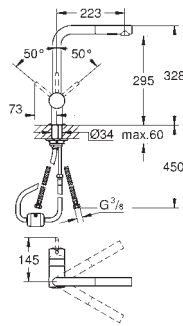

GROHE MINTA / MINTA TOUCH

Ref. No. Colour Price netto (€)

30 274 000	chrome	320.00
30 274 DC0	supersteel	414.00

Minta
Single-lever sink mixer 1/2"
L-spout
single hole installation
GROHE StarLight finish
GROHE SilkMove 46 mm ceramic cartridge
flow strainer
pull-out dual spray control -
switches back and forth between
regular flow and spray
diverter: laminar spray/SpeedClean shower jet
automatic return to laminar spray
adjustable flow rate limiter
swivel tubular spout
swivel area 360°
integrated non-return valve
protected against backflow
flexible connection hoses
rapid installation system
min. recommended pressure 1.0 bar

32 917 000	chrome	227.00
32 917 DC0	supersteel	278.00
32 917 LS0	moon white	278.00
32 917 KS0	velvet black	278.00