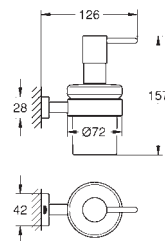

40 756 001 **chrome** **43.33**

Essentials Cube Soap dispenser with holder
material: glass / metal
consisting of:
holder (40 508 001)
soap dispenser (40 394 001)
concealed fastening
GROHE StarLight chrome finish