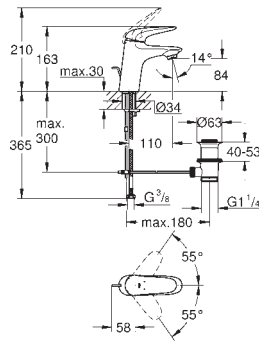

23 707 003
23 707 LS3

chrome
moon white/chrome

110.00
143.00

Eurostyle
Single-lever basin mixer 1/2"

S-Size

single hole installation

solid metal lever

GROHE SilkMove 35 mm ceramic cartridge

adjustable flow rate limiter

with temperature limiter

GROHE StarLight chrome finish

GROHE EcoJoy mousseur 5.7 l/min

GROHE QuickFix rapid installation system

pop-up waste set 1 1/4"

flexible connection hoses