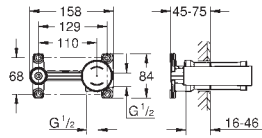

GROHE CONCETTO

Ref. No. Colour Price netto (€)

23 571 000 chrome 230.00

Single-lever mixer 1/2", universal concealed body
for 2-hole basin mixers
wall installation
without finishing trim set
GROHE SilkMove 35 mm ceramic cartridge
adjustable flow rate limiter
with temperature limiter
spout can be positioned on the right or left
DR-brass
installation device