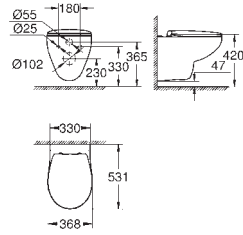

new

39 497 000

alpine white

*

**Bau Ceramic
Wall hung WC set**
WC seat and lid
for concealed cistern
wash down
open rim
horizontal outlet
flush volume 6/3 l
vitreous china
12 pieces per pallet

new