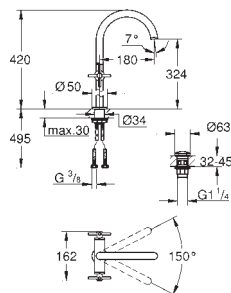

21 019 003 chrome *
21 019 DC3 supersteel *
21 019 AL3 brushed hard graphite *

Atrio
One-hole basin mixer, 1/2"
L-Size
ceramic headparts 1/2", 90°
GROHE StarLight chrome finish
GROHE EcoJoy 5.7 l/min laminar mousseur
rapid installation system
swivel tubular spout
with mousseur and stop limiter
Push-open waste set 1 1/4"
flexible connection hoses
with cross handles
Two different sets of caps included. One set with „H" and „C" marking, one set without marking.

new