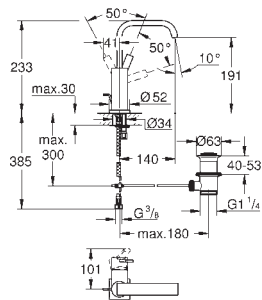

32 146 000 chrome 485.00

Allure
Single-lever basin mixer 1/2"
L-Size
single hole installation
GROHE SilkMove 28 mm ceramic cartridge
GROHE StarLight chrome finish
GROHE EcoJoy 6.0 l/min. flow limiter
rapid installation system
mousseur
U - spout
pop-up waste set 1 1/4"
flexible connection hoses

23 076 000 chrome 485.00
ditto, without pop-up waste set