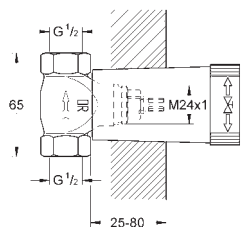

Concealed valve 1/2"
preassembled ceramic headpart 1/2"
180°
threaded union 1/2"
installation depth adjustable
25 - 80 mm
DR-brass

18 700 000 daVinci satin white 40.00