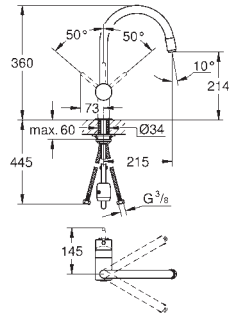

Minta
Single-lever sink mixer 1/2"
C-spout
single hole installation
GROHE StarLight finish
GROHE SilkMove 46 mm ceramic cartridge
pull out mousseur
adjustable flow rate limiter
swivel tubular spout
swivel area 360°
protected against backflow
flexible connection hoses
rapid installation system
min. recommended pressure 1.0 bar

32 918 00E	chrome	272.00
with GROHE EcoJoy 5.7 l/min. flow limiter		

32 321 000	chrome	274.00
32 321 DC0	supersteel	359.00