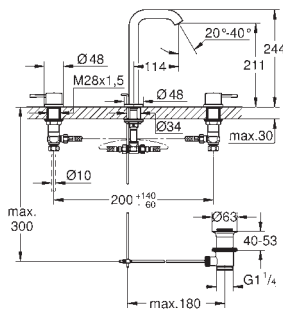

20 299 001	chrome	278.00

Essence
3-hole basin mixer
L-Size
metal lever
ceramic headparts 1/2", 90°
GROHE StarLight chrome finish
GROHE EcoJoy mousseur 5.7 l/min
GROHE QuickFix installation system
GROHE AquaGuide adjustable mousseur
pop-up waste set 1 1/4"
pressure-proof, flexible connection hoses
between spout and side valves
union nut 1/2" x 10.5 mm