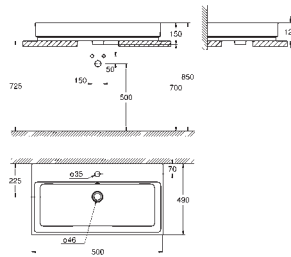

39 478 00H

alpine white

*

Cube Ceramic Counter top basin 50
flat back side glazed
1 hole punched, 2 holes pre-punched
with overflow
500 x 490 mm
including fixation set
fine fire clay
PureGuard anti stick coating and anti bacterial glazing

new