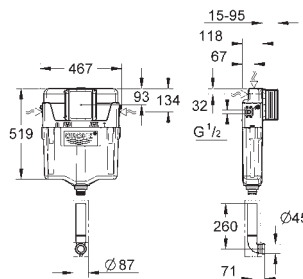

38 661 000

chrome

157.00

Flushing cistern GD 2

6 l flush
adjustment ex factory 6 l and 3 l
pneumatic discharge valve offering 3 modes of operation: dual flush or start/stop or single flush
water supply from left/right/back or top
low noise (group I acc. to German Noise Specification)
insulated against condensation
1/2" water supply connection including integrated angle valve and push fit
flexible hose union
no tools required for the installation of the inspection shaft incl. protection during construction phase for vertical or horizontal use
flush pipe insulated against condensation
fixing brackets
without wall plate/actuation
GROHE EcoJoy technology for less water and perfect flow
for mounting of small flush plates please order revision shaft 40 911 000 (sold separately)