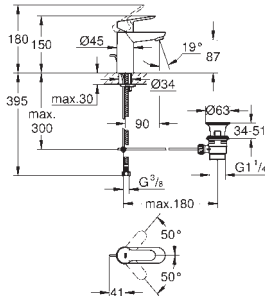

23 328 000 chrome 78.00

BauEdge
Single-lever basin mixer 1/2"
S-Size
single hole installation
metal lever
GROHE Longlife 28 mm ceramic cartridge
GROHE StarLight chrome finish
GROHE EcoJoy mousseur 5.7 l/min
rapid installation system
plastic pop-up waste set 1 1/4"
flexible connection hoses

23 802 000 chrome *

ditto, with temperature limiter