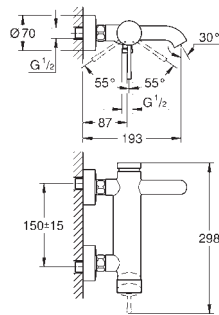

33 624 001	chrome	210.00
33 624 DC1	supersteel	272.00
33 624 BE1	polished nickel	256.00
33 624 EN1	brushed nickel	256.00
33 624 GL1	cool sunrise	256.00
33 624 GN1	brushed cool sunrise	256.00
33 624 DA1	warm sunset	256.00
33 624 DL1	brushed warm sunset	256.00
33 624 A01	hard graphite	256.00
33 624 AL1	brushed hard graphite	256.00

Essence
Single-lever bath mixer 1/2"

wall mounted
metal lever
GROHE SilkMove 35 mm ceramic cartridge
with temperature limiter
GROHE StarLight chrome finish
automatic diverter: bath/shower
mousseur
shower outlet 1/2"
integrated non-return valve
S-unions
protected against backflow
min. recommended pressure 1.0 bar