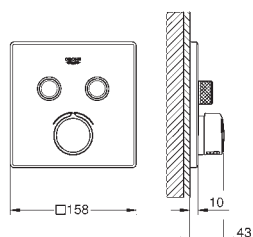

29 148 000

chrome

404.00

SmartControl

Concealed mixer with 2 valves

set for final installation for GROHE Rapido SmartBox 35 600 000 metal wall escutcheon with **GROHE QuickFix** (covered escutcheon and shaft sealing, covered fixing), retroactively 6° adjustable **GROHE StarLight** chrome finish **GROHE SmartControl** push for ON-OFF, turn for volume adjustment from EcoJoy to full flow exchangeable symbols cartridge for temperature mixing multiple outlets can be run simultaneously without roughing-in-set flow performance: **outlet B = 23 l/min** **outlet C = 25 l/min**