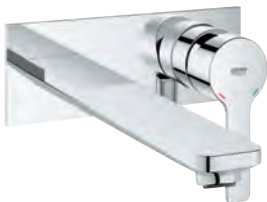

23 444 001 **chrome** 233.00
23 444 DC1 **supersteel** 303.00

Lineare
Two-hole basin mixer
L-Size
wall mounted
set for final installation for
23 571 000
without concealed body
metal escutcheon
metal lever
GROHE StarLight chrome finish
GROHE EcoJoy mousseur 5.7 l/min
GROHE AquaGuide adjustable mousseur
centre distance 110 mm
projection 207 mm
min. recommended pressure 1.0 bar