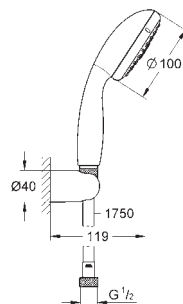

27 601 10E

chrome

*

**New Tempesta 100
Wall holder set 2 sprays**

consisting of:

hand shower (27 597)
wall shower holder adjustable (27 595)
Relaxaflex hose 1750 mm 1/2" x 1/2" (28 154)

GROHE EcoJoy 5.7 l/min. flow limiter

GROHE DreamSpray perfect spray pattern

GROHE StarLight chrome finish

SpeedClean anti-lime system

Inner WaterGuide for a longer life

ShockProof silicone ring prevents damages
caused by shower falling

suitable for instantaneous heater

min. recommended pressure 1.0 bar

new