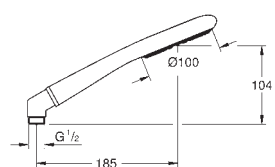

27 375 000 chrome 63.00

Rainshower Icon 100
Hand shower 1 spray
Rain
GROHE DreamSpray perfect spray pattern
GROHE StarLight chrome finish
SpeedClean anti-lime system
Inner WaterGuide for a longer life
suitable for instantaneous heater