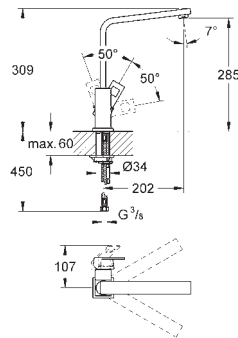

31 255 000
31 255 DC0

chrome
supersteel

243.00
318.00

Eurocube
Single-lever sink mixer 1/2"
high spout
single hole installation
GROHE StarLight finish
GROHE SilkMove 28 mm ceramic cartridge
mousseur
swivel cast spout
swivel area 360°
flexible connection hoses
rapid installation system
min. recommended pressure 1.0 bar