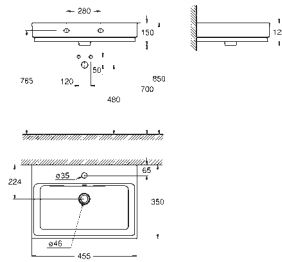

GROHE CUBE CERAMIC

Ref. No.

Colour

Price netto (€)

new

39 483 00H

alpine white

*

**Cube Ceramic
Hand rinse basin 45**

wall hung
1 hole punched
with overflow
455 x 350 mm
fine fire clay
PureGuard anti stick coating and anti bacterial glazing

new