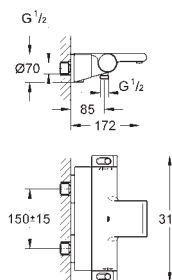

dirt strainers

protected against backflow

covered S-unions, CoolTouch escutcheons with wall sealing

GROHE EasyReach shower tray

removable for easy cleaning

chrome

GROHE EcoJoy technology for less water and perfect flow