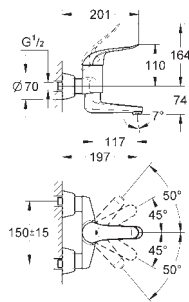

GROHE EUROECO SPECIAL

Ref. No. Colour Price netto (€)

32 767 000 chrome 259.00

Euroeco Special
Single-lever basin mixer 1/2"
wall mounted
GROHE StarLight chrome finish
GROHE SilkMove 46 mm ceramic cartridge
GROHE EcoJoy technology for less water and perfect flow
adjustable flow rate limiter
adjustable temperature limiter
adjustable minimum flow rate
approx. 2.5 l/min
laminar flow straightener 9 l/min.
cast swivel spout, lockable
projection 197 mm
metal lever, lever length 120 mm
S-unions

32 771 000 chrome 295.00
ditto, with lockable S unions, projection 214 mm

32 773 000 chrome 278.00