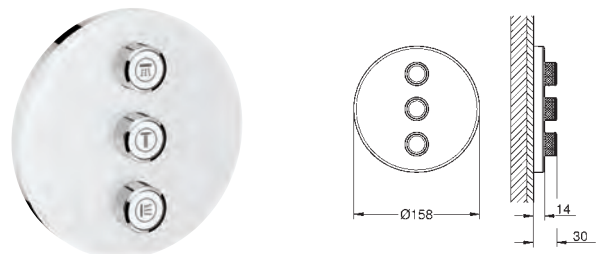

Grotherm SmartControl
Triple volume control trim
set for final installation for
GROHE Rapido SmartBox 35 600 000/35 601 000
metal wall escutcheon with **GROHE QuickFix**
(covered escutcheon and shaft sealing, covered
fixing), retroactively 6° adjustable
10 mm thin profile escutcheon
GROHE StarLight finish
GROHE SmartControl push for ON-OFF, turn for
volume adjustment from EcoJoy to full flow, exchangeable symbols
multiple outlets can be run simultaneously
cover plate in moon white acrylic glass
without roughing-in-set
flow performance:
outlet D = 28 l/min
outlet E = 28 l/min
outlet A = 28 l/min
outlet D+E+A = 65 l/min
optional flow reducer for CALGreen compliance included

new