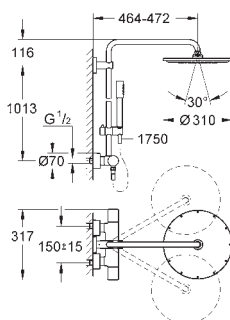

27 966 000

chrome

1,120.00

Rainshower System 310

Shower system with thermostat for wall mounting

consisting of:

horizontal swivable 450 mm shower arm

exposed thermostat with

Aquadimmer function

allows change between:

Rainshower Cosmopolitan 310 head shower (27 477 000)

with ball joint

rotation angle $\pm 15^\circ$

hand shower Sena (28 034 000)

adjustable in height with gliding element (12 140 000)

Silverflex shower hose 1750 mm (28 388 000)

GROHE TurboStat compact cartridge

with wax thermoelement

GROHE SafeStop at 38°C

GROHE SafeStop Plus optional temperature limiter at 43°C included

GROHE CoolTouch no risk of scalding

GROHE DreamSpray perfect spray pattern

GROHE StarLight chrome finish

SpeedClean anti-lime system

suitable for instantaneous heaters

from 18 kW/h

minimum flow rate 7 l/min.

min. recommended pressure 1.0 bar