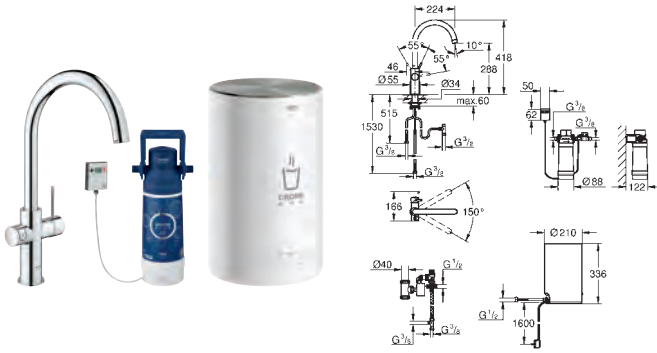

GROHE RED

30 083 001	chrome	1,460.00
30 083 DC1	supersteel	1,680.00

GROHE Red Duo
Faucet and M size boiler
 consisting of:
GROHE Red Duo single-lever sink mixer
single hole installation
 C-spout
GROHE ChildLock push buttons for boiling water
 TÜV certified triple electronic safeguards against accidental activation of boiling water
GROHE StarLight chrome finish
GROHE SilkMove 28 mm ceramic cartridge
 insulated tubular spout
 swivel area 150°
 separate water ways
 flexible connection hoses
 connection for GROHE Red boiler
GROHE Red boiler M size
 reservoir for boiling and hot water
 3 liter 100° C boiling water
 4 liter total capacity
 required inlet pressure: 1-7 bar
 with flexible connection hose and outlet for boiling water
 CE approved
 power supply 230 V 50 Hz
 power consumption 2100 W
 standby power consumption 15 W
 energy efficiency class A
GROHE Red filter set
 for protection of the boiler from limescale
 capacity 600 l at 15° dKH
 5 phase filter
 flow rate measuring unit