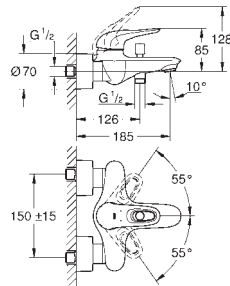

33 591 LS3 **moon white/chrome** 203.00

Eurostyle
Single-lever bath mixer 1/2"
wall mounted
loop metal lever
GROHE SilkMove 35 mm ceramic cartridge
with temperature limiter
GROHE StarLight chrome finish
adjustable flow rate limiter
automatic diverter: bath/shower
mousseur
shower outlet 1/2" with integrated non-return valve
covered S-unions
metal wall escutcheons
protected against backflow