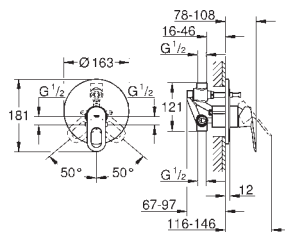

29 081 000

chrome

132.00

BauLoop
Single-lever bath mixer 1/2"

concealed installation
consisting of:
set for final installation
concealed body (32 963000)
metal lever
GROHE Longlife 46 mm ceramic cartridge
GROHE StarLight chrome finish
adjustable flow rate limiter
automatic diverter: bath/shower
escutcheon- and shaft-sealing
optional temperature limiter ref. no. 46 308 000