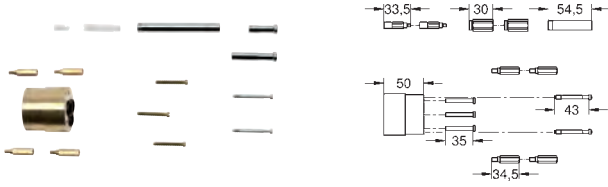

GROHE ALLURE BRILLIANT

Ref. No. Colour Price netto (€)

46 343 000 chrome 264.00

Extension set
50 mm
for universal single-lever mixer for concealed installation 1/2"
for use with bath and shower mixer
for use with all trim set designs and surfaces

19 792 000	chrome	819.00
19 792 BE0	polished nickel	985.00
19 792 EN0	brushed nickel	985.00
19 792 GL0	cool sunrise	985.00
19 792 GN0	brushed cool sunrise	985.00
19 792 DA0	warm sunset	1,040.00
19 792 DL0	brushed warm sunset	985.00
19 792 A00	hard graphite	1,040.00
19 792 AL0	brushed hard graphite	985.00