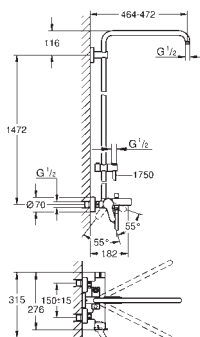

GROHE EUPHORIA SYSTEM

Ref. No.

Colour

Price netto (€)

23 147 001

chrome

1,090.00

Euphoria Cube System 230 Shower system with single lever mixer for wall mounting

consisting of:
shower arm
projection 400 mm
exposed single-lever shower mixer with diverter
allows change between:
spray pattern: Rain
metal head shower Rainshower Allure 230 (27 479 000)
with ball joint
rotation angle $\pm 15^\circ$
spray pattern: Rain
hand shower Euphoria Cube Stick (27 698 000)
adjustable in height with gliding element
Silverflex shower hose 1750 mm (28 388 000)
GROHE SilkMove 35 mm ceramic cartridge
GROHE DreamSpray perfect spray pattern
GROHE StarLight chrome finish
SpeedClean anti-lime system
Inner WaterGuide for a longer life
Twistfree to prevent hose from twisting
**suitable for instantaneous heaters
from 18 kW/h**
minimum flow rate 7 l/min.
min. recommended pressure 1.0 bar

26 322 000

chrome

504.00

Euphoria System Shower system with single lever bath mixer for wall mounting

consisting of:
horizontal swivable 450 mm shower arm
exposed single-lever bath mixer with diverter handle
separate diverter for hand shower
gliding element
Silverflex shower hose 1750 mm (28 388 000)
GROHE SilkMove 35 mm ceramic cartridge
GROHE StarLight chrome finish
Inner WaterGuide for a longer life
Twistfree to prevent hose from twisting
**suitable for instantaneous heaters
from 18 kW/h**
minimum flow rate 7 l/min.
min. recommended pressure 1.0 bar
head and hand shower must be ordered separately

new

27 421 002

chrome

*

Euphoria System 260 Shower system with diverter for wall mounting