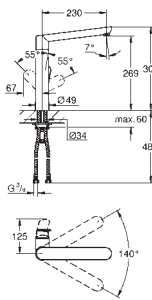

32 175 000
32 175 DC0

chrome
supersteel

652.00
893.00

K7
Single-lever sink mixer 1/2"
single hole installation
GROHE StarLight finish
GROHE SilkMove 35 mm ceramic cartridge
SpeedClean mousseur
adjustable flow rate limiter
swivel cast spout
swivel area 140°
metal lever
flexible connection hoses
rapid installation system