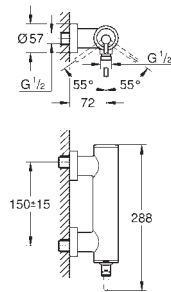

GROHE ATRIO

Ref. No. Colour Price netto (€)

23 429 000 chrome 231.00

Joystick mixer 1/2", concealed body
for 2-hole basin mixers
without finishing trim set
GROHE FeatherControl Joystick cartridge
wall installation
installation device
DR-brass

new

32 108 003 chrome *
32 108 DC3 supersteel *
32 108 AL3 brushed hard graphite *

Atrio
Single-lever bidet mixer 1/2"
M-Size
single hole installation
GROHE SilkMove 28 mm ceramic cartridge
GROHE StarLight chrome finish
rapid installation system
tubular C-spout with ball-joint mousseur
pop-up waste set 1 1/4"
flexible connection hoses

new

32 650 003 chrome *
32 650 DC3 supersteel *
32 650 AL3 brushed hard graphite *

Atrio
Single-lever shower mixer 1/2"
wall mounted
GROHE SilkMove 35 mm ceramic cartridge
GROHE StarLight chrome finish
adjustable flow rate limiter
shower bottom outlet 1/2"
with integrated non return-valve
covered S-unions
protected against backflow

new

32 652 003 chrome *
32 652 DC3 supersteel *
32 652 AL3 brushed hard graphite *

Atrio
Single-lever bath mixer 1/2"
wall mounted
GROHE SilkMove 35 mm ceramic cartridge
GROHE StarLight chrome finish
adjustable flow rate limiter
automatic diverter: bath/shower
cast spout
mousseur
shower bottom outlet 1/2"
with integrated non return-valve
covered S-unions
protected against backflow

new

32 653 003 chrome *
32 653 DC3 supersteel *
32 653 AL3 brushed hard graphite *