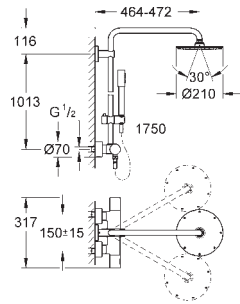

GROHE RAINSHOWER SYSTEM

Ref. No.

Colour

Price netto (€)

27 032 001

chrome

974.00

Rainshower System 210

Shower system with thermostat for wall mounting

consisting of:

horizontal swivable 450 mm shower arm
exposed thermostat with
Aquadimmer function

allows change between:

metal head shower Rainshower Cosmopolitan 210 (28 368 000)
with ball joint, rotation angle $\pm 15^\circ$
hand shower Sena (28 034 000)
adjustable in height with gliding element (12 140 000)
metal shower hose 1750 mm (27 178 000)

GROHE SafeStop at 38°C

GROHE SafeStop Plus optional temperature limiter at 43°C included

GROHE CoolTouch no risk of scalding

GROHE StarLight chrome finish

SpeedClean anti-lime system

Inner WaterGuide for a longer life

**suitable for instantaneous heaters
from 18 kW/h**

minimum flow rate 7 l/min.

min. recommended pressure 1.0 bar