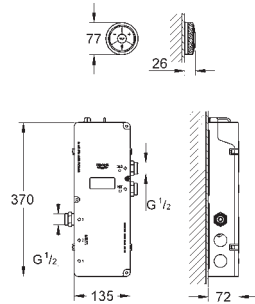

GROHE F-DIGITAL CONTROLLERS

Ref. No. Colour Price netto (€)

36 292 000 chrome 1,140.00

F-digital
Digital controller for bath or shower
including digital thermostat unit
Digital Controller - intuitive multifunctional operating unit
- Wireless technology
- Temperature and flow control
- Pause function
- Memory function
- LED ring incl. warming-up function: visual feedback when preferred temperature is reached
Digital thermostat unit (concealed body)
- 1 outlet 1/2"
- warm/cold supplies 1/2'
Default setting configurable during installation:
- automatic safety shut-off after 20 min
- GROHE SafeStop at 38°C
Transceiver unit for Digital Controller and Digital thermostat unit incl. cable 3 m
GROHE TurboStat digital controlled compact cartridge with wax thermoelement
GROHE StarLight chrome finish
GROHE EcoJoy technology for less water and perfect flow
requires:
built-in power supply 36 078 000 or
plug power supply 65 790 000
min. recommended pressure 1.0 bar
energy efficiency class illumination of control unit: not applicable

SHOWERS

36 309 000 chrome 268.00