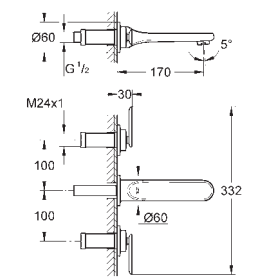

20 181 000 chrome 638.00

Veris
Three-hole basin mixer 1/2"
S-Size
wall mounted
set for final installation for
29 025 000
without concealed body
valves hot/cold with ceramic headparts 1/2" - 90°
GROHE StarLight chrome finish
SpeedClean mousseur
centre distance 200 mm
projection 170 mm