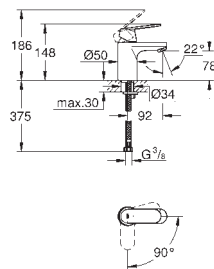

S-Size
single hole installation

solid metal lever
GROHE SilkMove ES 35 mm ceramic cartridge
with energy saving function via cold start
adjustable flow rate limiter
with temperature limiter
GROHE StarLight chrome finish
GROHE EcoJoy mousseur 5.7 l/min
GROHE QuickFix rapid installation system
pop-up waste set 1 1/4"
flexible connection hoses