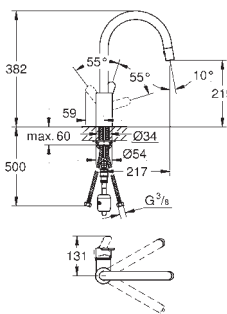

31 482 002

chrome

240.00

Eurostyle Cosmopolitan
Single-lever sink mixer 1/2"
single hole installation
high spout
GROHE StarLight finish
GROHE SilkMove 35 mm ceramic cartridge
flow strainer
pull-out laminar spray
diverter: laminar spray/**SpeedClean** shower jet
automatic return to laminar spray
adjustable flow rate limiter
swivel tubular spout
swivel area 360°
protected against backflow
flexible connection hoses
rapid installation system