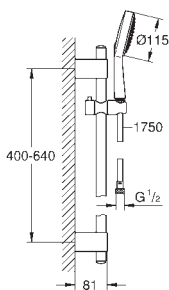

27 734 000 chrome 208.00
ditto, 900 mm

27 753 000 chrome 191.00

**Power&Soul Cosmopolitan 115
Shower rail set 2 sprays**

consisting of:
Hand shower Power&Soul Cosmopolitan 115 (27 661 000)
shower rail, 600 mm (27 784 000)
with wall holders made of metal
Silverflex shower hose 1750 mm (28 388 000)
GROHE DreamSpray perfect spray pattern
GROHE StarLight chrome finish
GROHE QuickFix Plus adjustable distance between brackets
for adaption to existing drilling holes
SpeedClean anti-lime system
Inner WaterGuide for a longer life
Twistfree to prevent hose from twisting
suitable for instantaneous heater
min. recommended pressure 1.0 bar