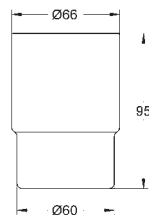

40 372 001 **chrome** **6.66**

Essentials Crystal glass
material: glass
fits in the following holders:
Essentials (40 369)
Essentials Cube (40 508)
Bau Cosmopolitan (40 585)
Essentials Authentic (40 652)