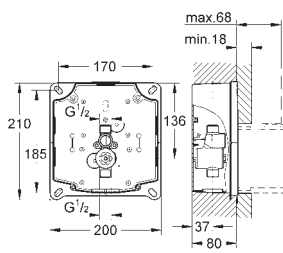

38 787 000

chrome

102.00

GROHE Rapido UMB
roughing-in set for urinal
for manual actuation or Tectron
infra-red electronic 6 V
water group with stop valve
flow pressure min 0.5 bar
operating pressure max 10 bar
flush aid
functional unit checked ex factory
water supply connections 1/2" outer thread
installation box with gasket
fixing points for dry cladding and
masonry-in