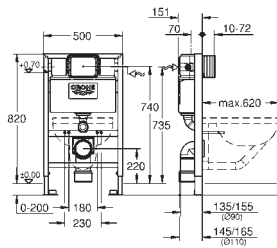

GROHE RAPID SL FOR WC

Ref. No.

Colour

Price netto (€)

38 526 000

chrome

327.00

**Rapid SL for WC
with flushing cistern 6 - 9 l
0.82 m installation height**

for on-the-wall installations or studded walls
powder coated steel frame, self-supporting
for dry-cladding, completely pre-assembled
with fixed connections
quick adjustment, lockable
fixing material

TÜV approved
2 WC fixing bolts
fixing device for ceramic
distance of fixing bolts 180/230 mm
outlet bend Ø 90 mm
depth adjustable

reducer Ø 90/110 mm
inlet and outlet connecting set

flushing cistern 6 - 9 l

pneumatic discharge valve offering 3 modes of
operation: dual flush or start/stop or single flush

front or top actuation

water supply from left/right or back
low noise (group I acc. to
German Noise Specification)

insulated against condensation
1/2" water supply connection including
integrated angle valve and push fit
flexible hose union

Shortable inspection shaft incl. protection
during construction phase

without accessories for on-the-wall installation

without wall plate/actuation

GROHE EcoJoy technology for less water and perfect flow

38 618 000

chrome

299.00