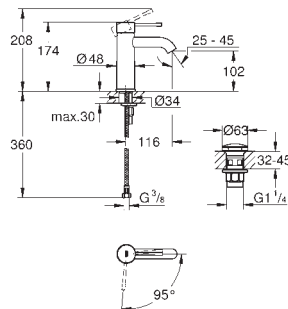

23 797 001	chrome	135.00

Essence
Single-lever basin mixer 1/2"
S-Size
single hole installation
metal lever
GROHE SilkMove ES 28 mm ceramic cartridge
with energy saving function via cold start
with temperature limiter
GROHE StarLight chrome finish
GROHE EcoJoy mousseur 5.7 l/min
GROHE QuickFix Plus installation system
smooth body
waste-set with push-open plug
flexible connection hoses