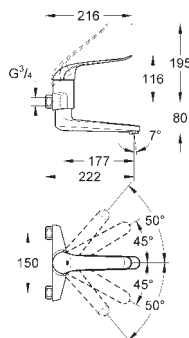

Euroeco Special
Single-lever basin mixer
wall mounted
GROHE StarLight chrome finish
GROHE SilkMove 46 mm ceramic cartridge
GROHE EcoJoy technology for less water and perfect flow
adjustable minimum flow rate
approx. 2.5 l/min
adjustable temperature limiter
adjustable flow rate limiter
laminar flow straightener 9 l/min.
cast swivel spout, lockable
projection 222 mm
metal lever
lever length 170 mm
without S-unions
water saving