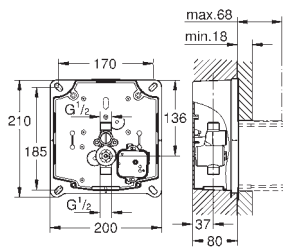

GROHE URINAL FLUSH VALVES

Ref. No.

Colour

Price netto (€)

37 338 000

chrome

128.00

GROHE Rapido U
roughing-in set for urinal
for manual actuation or Tectron
infra-red electronic 6 V or 230 V
water group with stop valve
flow pressure min 0.5 bar
operating pressure max 10 bar
flush aid
functional unit checked ex factory
water supply connections 1/2" outer thread
connecting box for mains supply
installation box with gasket
fixing points for dry cladding and
masonry-in
shortable inspection shaft incl. protection