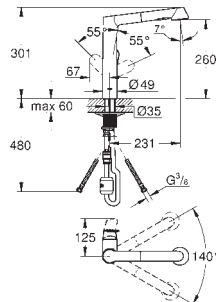

32 176 000
32 176 DC0

chrome
supersteel

737.00
958.00

K7
Single-lever sink mixer 1/2"
single hole installation
GROHE StarLight finish
GROHE SilkMove 35 mm ceramic cartridge
pull-out dual spray control -
switches back and forth between
regular flow and spray
diverter: mousseur/**SpeedClean** shower jet
automatic return to mousseur
adjustable flow rate limiter
swivel cast spout
swivel area 140°
protected against backflow
flexible connection hoses
rapid installation system
min. recommended pressure 1.0 bar