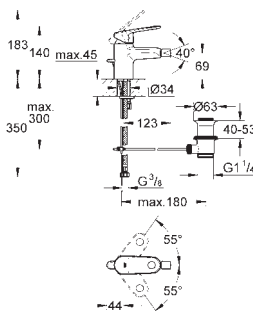

33 241 002 chrome 188.00

Europlus
Single-lever bidet mixer 1/2"
S-Size
single hole installation
metal lever
GROHE SilkMove 35 mm ceramic cartridge
adjustable flow rate limiter
adjustable minimum flow rate
approx. 2.5 l/min
temperature limiter
GROHE StarLight chrome finish
GROHE QuickFixPlus installation
system with centering support
ball-joint mousseur
pop-up waste set 1 1/4"
flexible connection hoses
certificate applied for