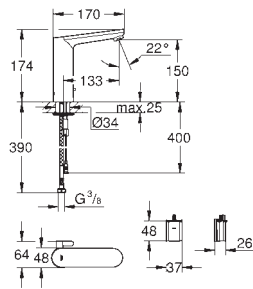

Eurosmart Cosmopolitan E

**Infra-red electronic basin mixer 1/2" L-Size
with mixing device and adjustable temperature limiter**

with infrared sensor for bi-directional communication for monitoring, configuration and service purpose

6 V lithium-battery, type CR-P2

battery lifetime: approx. 7 years (150 actuations a day)

GROHE StarLight finish

GROHE EcoJoy mousseur 5.7 l/min

flexible connection hoses

non-return valve

dirt strainers

with integrated solenoid valve

external battery

rapid installation system

multistage battery status display

7 pre-set programs:

auto flush

thermal disinfection

cleaning mode

additional functions and precise settings

by remote control 36 407

CE approved

acoustic group I in accordance with DIN 4109

type of protection faucet IP 59K

min. recommended pressure 1.0 bar

36 325 001

chrome

431.00