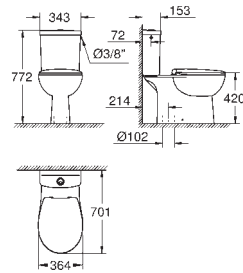

GROHE BAU CERAMIC

Ref. No.

Colour

Price netto (€)

new