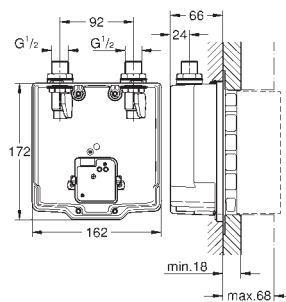

36 315 000

chrome

460.00

ditto, projection 170 mm

36 339 000

chrome

200.00

**Eurosmart Cosmopolitan E
Concealed mounting box
with mixture**