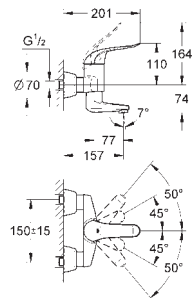

32 770 000 chrome 229.00

Euroeco Special
Single-lever basin mixer 1/2"
wall mounted
GROHE StarLight chrome finish
GROHE SilkMove 46 mm ceramic cartridge
GROHE EcoJoy technology for less water and perfect flow
adjustable flow rate limiter
adjustable temperature limiter
adjustable minimum flow rate
approx. 2.5 l/min
laminar flow straightener 9 l/min.
cast swivel spout, lockable
projection 157 mm
metal lever, lever length 120 mm
S-unions

32 768 000 chrome 273.00
ditto, with lockable S unions, projection 174 mm

SPECIAL FITTINGS