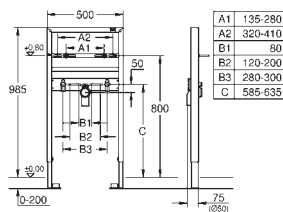

38 541 000

chrome

142.00

Rapid SL for wash basin

for single hole installation

1.00 m installation height

for on-the-wall installations or studded walls
powder coated steel frame, self-supporting
for dry-cladding, completely pre-assembled
with fixed connections

quick adjustment, lockable
fixing material

TÜV approved
wash basin fixing bolts M10 with
fixing device for ceramic

variable distance of fixing bolts
HT-outlet bend Ø 50 mm
seal Ø 32 mm

2 noise protected fitting connections 1/2"

without accessories for on-the-wall installation