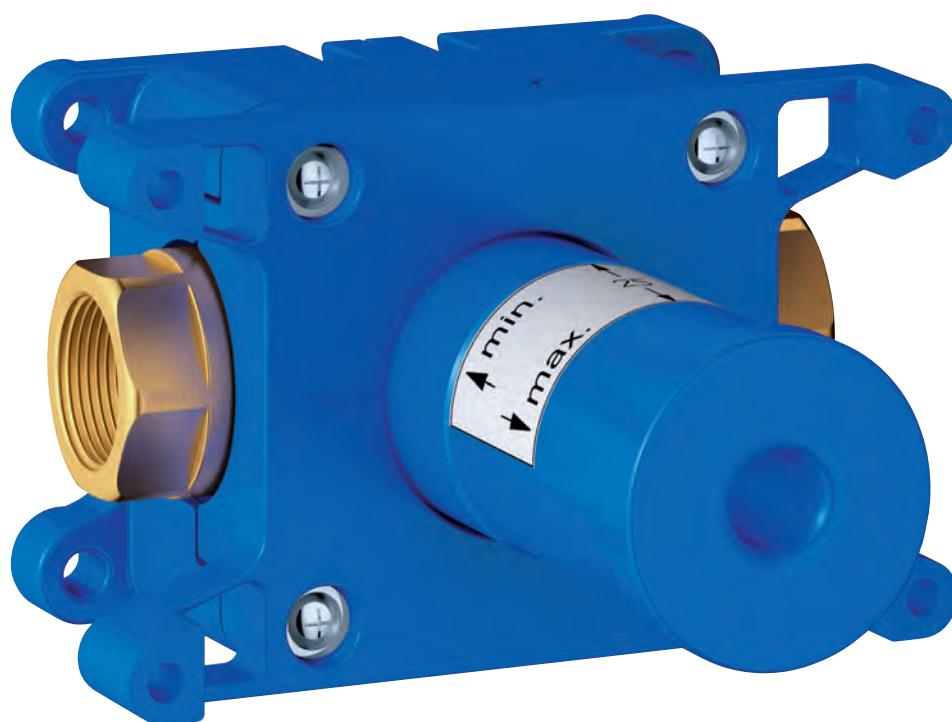

GROHE RAPIDO C/ CONCEALED VALVES