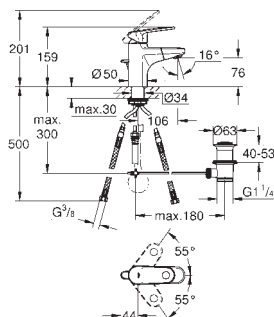

32 612 002

chrome

188.00

ditto, with non-restricted flow

33 163 002

chrome

188.00

Europlus
Single-lever basin mixer 1/2"
S-Size
single hole installation
metal lever
GROHE SilkMove 35 mm ceramic cartridge
adjustable flow rate limiter
adjustable minimum flow rate
approx. 2.5 l/min
temperature limiter
GROHE StarLight chrome finish
GROHE QuickFixPlus installation
system with centering support
SpeedClean mousseur
smooth body
flexible connection hoses
certificate applied for