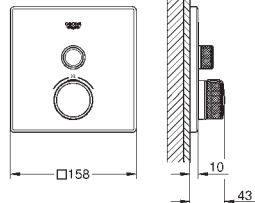

GROHE GROHTHERM SMARTCONTROL

Ref. No.

Colour

Price netto (€)

29 123 000

chrome

425.00

Grotherm SmartControl
Thermostat for concealed installation with one valve
set for final installation for
GROHE Rapido SmartBox 35 600 000
metal wall escutcheon with **GROHE QuickFix**
(covered escutcheon and shaft sealing, covered
fixing), retroactively 6° adjustable
GROHE StarLight chrome finish
GROHE SmartControl push for ON-OFF, turn for
volume adjustment from EcoJoy to full flow
exchangeable symbols
GROHE TurboStat compact cartridge
with wax thermoelement
GROHE SafeStop at 38°C
GROHE SafeStop Plus optional temperature limiter at 43°C included
built-in non return valves and dirt strainers
without roughing-in-set
flow performance:
outlet A (to external shut-off) = 34 l/min
outlet B/C = 29 l/min

29 124 000

chrome

463.00