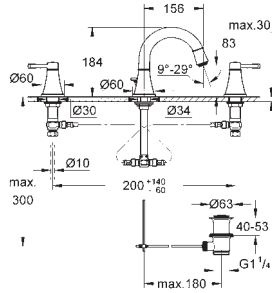

GROHE GRANDERA

Ref. No. Colour Price netto (€)

20 417 000 chrome 484.00
20 417 IGO chrome/gold 629.00

Grandera
Three-hole basin mixer 1/2"
S-Size
valves hot/cold with ceramic headparts 1/2" - 90°
GROHE StarLight chrome finish
GROHE EcoJoy technology for less water and perfect flow
GROHE AquaGuide adjustable mousseur 5.7 l/min
pop-up waste set 1 1/4"
pressure-proof, flexible connection hoses
between spout and side valves
min. recommended pressure 1.0 bar