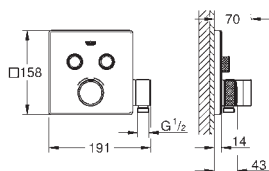

Grotherm SmartControl
Thermostat for concealed installation
with 2 valves and integrated shower holder
set for final installation for
GROHE Rapido SmartBox 35 600 000
metal wall escutcheon with **GROHE QuickFix**
(covered escutcheon and shaft sealing, covered
fixing), retroactively 6° adjustable
GROHE StarLight chrome finish
GROHE SmartControl push for ON-OFF, turn for
volume adjustment from EcoJoy to full flow, exchangeable symbols
GROHE TurboStat compact cartridge
with wax thermoelement
GROHE SafeStop at 38°C
GROHE SafeStop Plus optional temperature limiter at 43°C included
built-in non return valves and dirt strainers
multiple outlets can be run simultaneously
integrated shower union with shower outlet 1/2"
without roughing-in-set
flow performance:
outlet B = 24 l/min
hand shower = 12 l/min