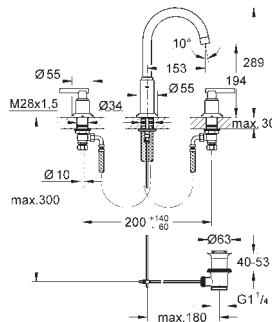

20 009 000

chrome

643.00

Atrio
Three-hole basin mixer 1/2"
M-Size

ceramic headparts 1/2", 90°
GROHE StarLight chrome finish
swivel tubular spout
with mousseur and stop limiter
pop-up waste set 1 1/4"
pressure-proof, flexible connection hoses
between spout and side valves
union nut with 10.5 mm drilling
with Jota handle