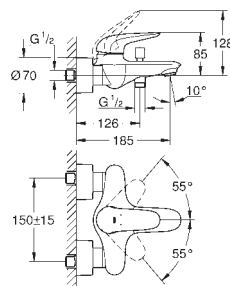

23 726 LS3 **moon white/chrome** 193.00

Eurostyle
Single-lever bath mixer 1/2"
wall mounted
solid metal lever
GROHE SilkMove 35 mm ceramic cartridge
with temperature limiter
GROHE StarLight chrome finish
adjustable flow rate limiter
automatic diverter: bath/shower
mousseur
shower outlet 1/2" with integrated non-return valve
covered S-unions
protected against backflow
metal wall escutcheon