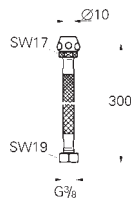

chrome

32.00

Flexible connection hose

300 mm
3/8" x 3/8"

45 120 000

chrome

19.00

Connection hose, 300 mm