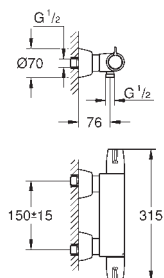

GROHE GROHTHERM SPECIAL

Ref. No.

Colour

Price netto (€)

34 667 000

chrome

303.00

Grotherm Special
Thermostatic shower mixer 1/2"
wall mounted
ergonomic handles
ceramic headparts 1/2", 90°
GROHE TurboStat compact cartridge
with wax thermoelement
Temperature scale handle with
pre-adjustable safety stop between
35°C and 43°C
easy thermal disinfection via optional key 47 994 000
integrated mixed water shut off
shower bottom outlet 1/2"
with integrated non return-valve
metal temperature safety stop
dirt strainers
with S-unions and with covers
GROHE Quickfix for fast exchange of
non return valves in connections
100% GROHE CoolTouch consisting of safety
housing + S-unions with CoolTouch escutcheons
GROHE StarLight chrome finish
GROHE SafetyPlus

34 665 000

chrome

380.00