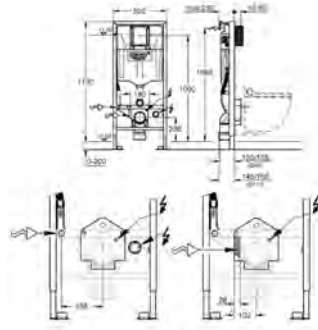

GROHE RAPID SL FOR WC

Ref. No.

Colour

Price netto (€)

39 112 001

chrome

260.00

Rapid SL for GROHE Sensia shower WCs

flushing cistern GD 2 with connections for GROHE Sensia shower toilets (Sensia IGS/Sensia Arena)

1.13 m installation height

for on-the-wall installations or studed walls
powder coated steel frame, self-supporting
for dry-cladding, completely pre-assembled
with fixed connections
quick adjustment, lockable

fixing material

TÜV approved

2 WC fixing bolts

fixing device for ceramic

distance of fixing bolts 180/230 mm

PP outlet bend Ø 90 mm

depth adjustable

reducer Ø 90/110 mm

inlet and outlet connecting set

flushing cistern GD 2, 6 - 9 l

adjustment ex factory 6 l and 3 l

pneumatic discharge valve offering 3 modes of

operation: dual flush or start/stop or single flush

water supply from back

low noise (group I acc. to

German Noise Specification)

insulated against condensation

1/2" water supply connection including

integrated angle valve and push fit

flexible hose union

no tools required for the installation

of the inspection shaft incl. protection

during construction phase

for vertical or horizontal use

2 wall brackets with fixing material

universal water connection for shower toilets

Sensia Arena and Sensia IGS

concealed socket for mains supply

positioning help for electrical connection

for mounting of small flush plates please order

revision shaft 40 911 000 (sold separately)

39 062 000

chrome

394.00