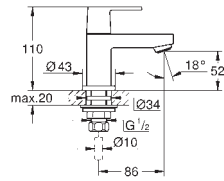

GROHE EUROCUBE

Ref. No. Colour Price netto (€)

23 137 000 **chrome** **166.00**
Eurocube
Pillar tap
XS-Size
single hole installation
metal lever
ceramic headpart 1/2", 90°
GROHE StarLight chrome finish
GROHE EcoJoy SpeedClean mousseur 5.7 l/min
union nut 1/2" x 10.5 mm