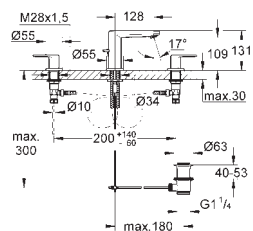

20 301 000 chrome 311.00

Europlus
Three-hole basin mixer 1/2"
S-Size
ceramic headparts 1/2", 90°
GROHE StarLight chrome finish
GROHE QuickFix installation system
with centering support
spout with mousseur
pop-up waste set 1 1/4"
pressure-proof, flexible connection hoses
between spout and side valves
union nut with 10.5 mm drilling