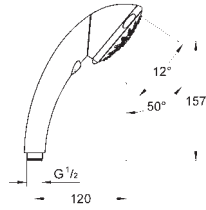

GROHE MOVARIO

Ref. No.

Colour

Price netto (€)

28 393 000

chrome

164.00

Movario 100 Five

Hand shower 5 sprays

Normal, Jet, Rain, Massage,

Champagne spray

Rotahead adjustable shower head system

GROHE EcoJoy 9,5 l/min flow limiter

GROHE StarLight chrome finish

SpeedClean anti-lime system

Inner WaterGuide for a longer life

suitable for instantaneous heater

minimum flow rate 7,5 l/min.