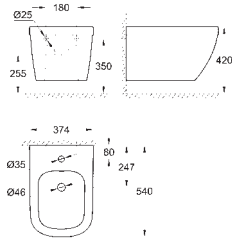

**Euro Ceramic
Compact WC seat**
with lid
quick release function
detachable
material: Duroplast
including fixation set
suitable for
39 206 000, 39 206 00H
48 pieces per pallet

new

39 208 000

alpine white