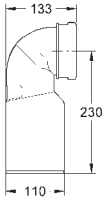

GROHE RAPID SL FOR WC

Ref. No.

Colour

Price netto (€)

42 946 000

chrome

20.00

Elbow
made of PE
Ø 80/100 mm