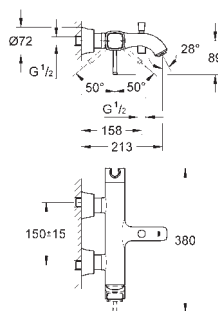

23 317 000 chrome 502.00
23 317 IGO chrome/gold 652.00

Grandera
Single-lever bath mixer 1/2"
wall mounted
GROHE SilkMove 46 mm ceramic cartridge
GROHE StarLight chrome finish
adjustable flow rate limiter
integrated hand shower holder
automatic diverter: bath/shower
mousseur
integrated non-return valve in the shower outlet 1/2"
covered S-unions
protected against backflow
min. recommended pressure 1.0 bar