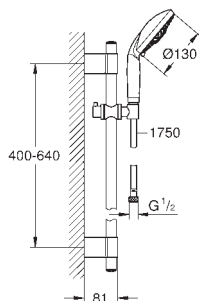

28 767 001 **chrome** **201.00**

Rainshower Classic 130
Shower rail set 3 sprays
consisting of:
hand shower Classic (28 764 000)
shower rail, 600 mm (28 797 001)
with wall holders made of metal
Silverflex shower hose 1750 mm (28 388 000)
GROHE StarLight chrome finish
Twistfree to prevent hose from twisting
GROHE QuickFix Plus adjustable distance between brackets
for adaption to existing drilling holes
min. recommended pressure 1.0 bar

28 769 001 **chrome** **219.00**
ditto, 900 mm