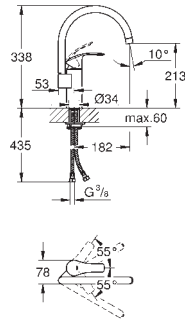

Ref. No. Colour Price netto (€)

33 202 002 chrome 118.00
33 202 DC2 supersteel 136.00

Eurosmart
Single-lever sink mixer 1/2"
high spout
single hole installation
GROHE StarLight finish
GROHE SilkMove 35 mm ceramic cartridge
integrated temperature limiter
mousseur
adjustable flow rate limiter
swivel tubular spout
adjustable swivel area 0° / 150° / 360°
flexible connection hoses
rapid installation system
min. recommended pressure 1.0 bar