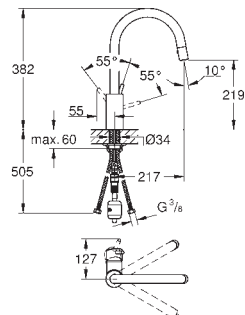

31 483 001 chrome 248.00
31 483 DC1 supersteel 318.00

Concetto
Single-lever sink mixer 1/2"
high spout
single hole installation
GROHE StarLight finish
GROHE SilkMove 35 mm ceramic cartridge
flow strainer
pull-out laminar spray
diverter: laminar spray/SpeedClean shower jet
automatic return to laminar spray
adjustable flow rate limiter
swivel tubular spout
swivel area 360°
protected against backflow
flexible connection hoses
rapid installation system