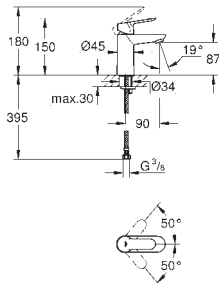

23 330 000 chrome 73.00

BauEdge
Single-lever basin mixer 1/2"
S-Size
single hole installation
metal lever
GROHE Longlife 28 mm ceramic cartridge
GROHE StarLight chrome finish
GROHE EcoJoy mousseur 5.7 l/min
rapid installation system
smooth body
flexible connection hoses
min. recommended pressure 1.0 bar