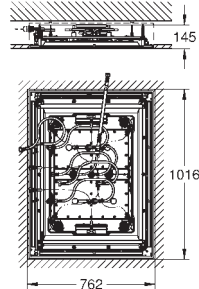

GROHE HEAD AND SIDE SHOWERS

Ref. No. Colour Price netto (€)

26 373 001 chrome 19,100.00

Rainshower F-Series 40" AquaSymphony
Ceiling shower 6+ sprays with light
1016 mm x 762 mm x 145 mm
metal
minimum flow rate 25 l/min
min. recommended pressure 3.0 bar
1 x AquaCurtain
1 x Pure XL spray
1 x 2 cold mist spray
2 x GROHE PureRain spray 400 x 190 mm
2 x XL Waterfall (separately controlled)
1 x 4 Bokoma Spray with adjustment angle 20° and combinations
full spectrum LED: soft light with changing rainbow colours
individually adjustable: permanent lighting with colour selection
power supply for light 12 V DC
CE approved
SpeedClean anti-lime system
GROHE DreamSpray perfect spray pattern
GROHE StarLight finish

requires rough-in set (26 376 001), F-digital Deluxe base unit box (26 376 000), Bluetooth unit (36 371 000) and various cable connections – all to be ordered separately due to individualised installation

The ceiling construction must be appropriate for the static requirement of the product (total product weight > 70 kg). Ceiling shower has to be controlled by 8 outlets + 1 hand shower outlet and the performance of the waste must be of sufficient size (> 100 l/min). For detailed planning please see separate planning & installation guide before start.

recommendation: configuration with Grohtherm F or Grohtherm SmartControl

26 376 001 chrome 1,810.00

Rainshower F-Series 40"
Roughing-in set
for use with Rainshower F-Series 40" AquaSymphony ceiling shower
1000 mm x 745 mm x 152 mm
min. installation depth: 167 mm
waterways: brass
1/2" connections