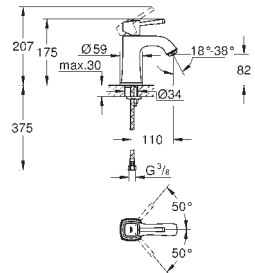

Grandera
Single-lever basin mixer 1/2"
M-Size
single hole installation
GROHE SilkMove 28 mm ceramic cartridge
temperature limiter
GROHE StarLight chrome finish
GROHE EcoJoy technology for less water and perfect flow
GROHE QuickFix installation system
GROHE AquaGuide adjustable mousseur 5.7 l/min
pop-up waste set 1 1/4"
flexible connection hoses
min. recommended pressure 1.0 bar