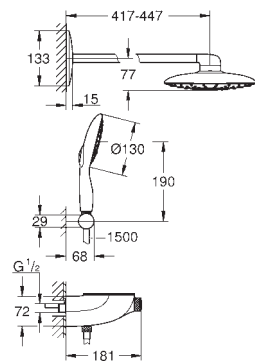

Rainshower System SmartControl 360 MONO Combi shower system with thermostat, exposed/concealed

consisting of:
exposed/concealed SmartControl thermostat
allows change between:
head shower Rainshower 360 MONO with horizontal
450 mm shower arm, spray plate white
GROHE PureRain/GROHE Rain O² spray*
Power&Soul 130 hand shower, spray plate white (27 673 LS0)
hand shower wall holder (27 055 000)
Silverflex shower hose 1.500 mm (28 364)
minimum flow rate 10 l/min.
GROHE DreamSpray perfect spray pattern
GROHE StarLight chrome finish
GROHE CoolTouch no risk of scalding
GROHE TurboStat compact cartridge
with wax thermoelement
GROHE EcoJoy technology for less water and perfect flow
GROHE SafeStop at 38°C
GROHE SafeStop Plus optional temperature limiter at 43°C included
GROHE SmartControl push for ON-OFF, turn for
volume adjustment from EcoJoy to full flow
GROHE EasyReach shower tray
SpeedClean anti-lime system
Inner WaterGuide for a longer life
Twistfree to prevent hose from twisting
requires rough-in set 26 264 001 and concealed unit
26 449 000 – all to be ordered separately

* to be decided at first installation; factory default
setting: GROHE PureRain

26 264 001

chrome

95.00