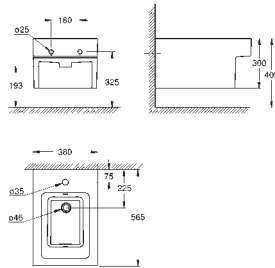

39 486 00H

alpine white

*

**Cube Ceramic
Wall hung bidet**
1 hole punched
with overflow
including fixation set
fine fire clay
PureGuard anti stick coating and anti bacterial glazing

new