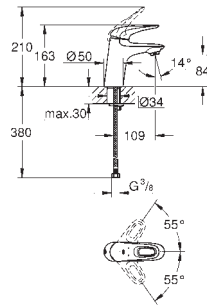

GROHE EUROSTYLE

Ref. No. Colour Price netto (€)

23 567 003 chrome 115.00

Eurostyle
Single-lever basin mixer 1/2"
S-Size
single hole installation
loop metal lever
GROHE SilkMove 35 mm ceramic cartridge
adjustable flow rate limiter
with temperature limiter
GROHE StarLight chrome finish
GROHE EcoJoy mousseur 5.7 l/min
GROHE QuickFix rapid installation system
smooth body
flexible connection hoses