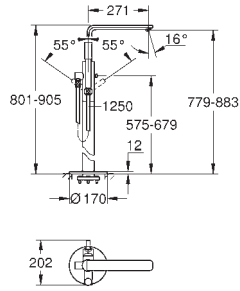

GROHE LINEARE

Ref. No. Colour Price netto (€)

23 792 001 **chrome** 1,370.00
23 792 DC1 **supersteel** 1,700.00

Lineare
Single-lever bath mixer 1/2", floor mounted
set for final installation for 45 984
without roughing-in-set
GROHE SilkMove 35 mm ceramic cartridge with temperature limiter
GROHE StarLight chrome finish
automatic diverter: bath/shower spout with mousseur
projection 271 mm
integrated non-return valve in the shower outlet 1/2" with shower holder
hand shower Sena Stick (26 465)
Silverflex shower hose 1 250 mm (28 362)
protected against backflow