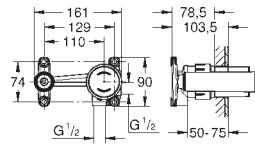

GROHE EURODISC JOY

Ref. No. Colour Price netto (€)

23 429 000 **chrome** **231.00**

Joystick mixer 1/2", concealed body
for 2-hole basin mixers
without finishing trim set
GROHE FeatherControl Joystick cartridge
wall installation
installation device
DR-brass