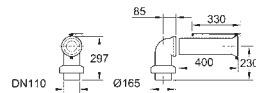

39 454 000

WC connection outlet
horizontal and vertical
length adjustable
60 to 105 mm from wall

chrome

*