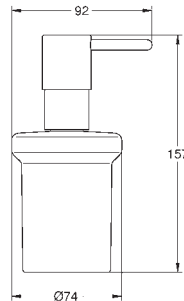

40 394 001 **chrome** **16.66**

Essentials Soap dispenser
material: glass / metal
fits in the following holders:
Essentials (40 369)
Essentials Cube (40 508)
Bau Cosmopolitan (40 585)
Essentials Authentic (40 652)
GROHE StarLight chrome finish