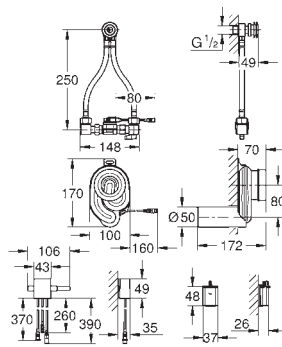

39 367 000

chrome

614.00

**Temperature sensor for urinal
6 V lithium-battery, type CR-P2**

with water connection set and stop valve

siphon with temperature sensor
cartridge with solenoid valve
and dirt strainer

flow pressure min 0.5 bar
operating pressure max 10 bar

7 pre-set programs:

auto flush
cleaning mode
pre-flush on/off
CE approved

only for certain urinal ceramics, check online TPI