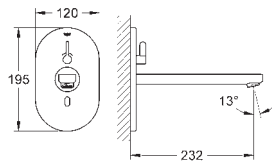

36 376 000

chrome

466.00

**Eurosmart Cosmopolitan E
Infra-red electronic basin mixer with mixing device
and adjustable temperature limiter**

with infrared sensor for bi-directional communication
for monitoring, configuration and service purpose
with transformer 100-230 V AC, 50-60 Hz, 6 V DC
GROHE StarLight finish
GROHE EcoJoy technology for less water and perfect flow
laminar flow straightener 9 l/min.
chrome escutcheon
chrome spout
projection 232 mm
7 pre-set programs:
auto flush
thermal disinfection
cleaning mode
additional functions and precise settings
by remote control 36 407
set for final installation for concealed
fitting box
36 339 000
CE approved
acoustic group I in accordance with DIN 4109
min. recommended pressure 1.0 bar

36 315 000

chrome

460.00

ditto, projection 170 mm