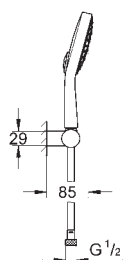

27 741 000 chrome 155.00

**Power&Soul Cosmopolitan 130
Wall holder set 4+ sprays**

consisting of:
Hand shower Power&Soul Cosmopolitan 130 (27 664 000)
wall shower holder, adjustable (27 055 000)
Silverflex shower hose 1750 mm (28 388 000)
GROHE EcoJoy 9,5 l/min flow limiter
GROHE DreamSpray perfect spray pattern
GROHE StarLight chrome finish
SpeedClean anti-lime system
Inner WaterGuide for a longer life
Twistfree to prevent hose from twisting
suitable for instantaneous heater
min. recommended pressure 1.0 bar