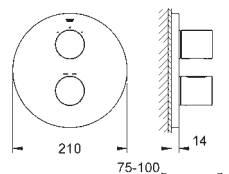

19 468 000 **chrome** **411.00**
19 468 LSO **moon white/chrome** **543.00**

Grohtherm 3000 Cosmopolitan
Thermostat with integrated 2-way diverter
for bath or shower with more than one outlet
set for final installation for
GROHE Rapido T 35 500 000
wall escutcheon with **GROHE QuickFix** (covered
escutcheon- and shaft sealing, covered fixing)
GROHE StarLight chrome finish
GROHE SafeStop at 38°C
GROHE SafeStop Plus optional temperature limiter at 43°C included
Aquadimmer with multiple function
shut off and flow control
diverter for 2 outlets
without concealed body

35 500 000 **chrome** **239.00**
GROHE Rapido T Universal thermostatic
mixer for concealed installation