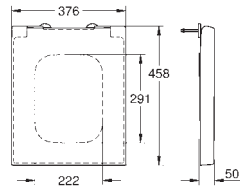

Ref. No.

Colour

Price netto (€)

new

39 488 000

alpine white

*

**Cube Ceramic
WC seat soft close**
with lid
soft close
quick release function
detachable
material: Duroplast
including fixation set