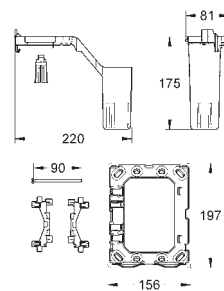

38 796 000

chrome

69.00

GROHE Fresh retro-fit set

for GROHE flushing cisterns with
pneumatic discharge valve and small
inspection shaft
not suitable for Skate Cosmopolitan with
wood or glass or metal surface
fixing frame with opening function
with box for support of aromatic tabs
for chlorine-free tabs only
for all GROHE wall plates
156 x 197 mm