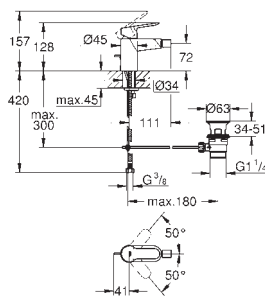

23 331 000 **chrome** **78.00**

BauEdge
Single-lever bidet mixer 1/2"
single hole installation
metal lever
GROHE Longlife 28 mm ceramic cartridge
GROHE StarLight chrome finish
GROHE EcoJoy mousseur 5.7 l/min
rapid installation system
with ball joint
pop-up waste set 1 1/4"
flexible connection hoses