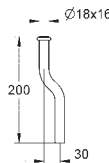

37 038 000 **chrome** 23.00

Urinal flush pipe
Ø 18 mm
200 mm
brass
chrome plated
offset 30 mm

37 039 000 **chrome** 24.00

ditto, offset 40 mm