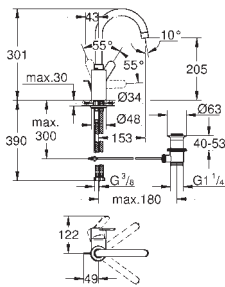

23 043 002

chrome

183.00

Eurostyle Cosmopolitan
Single-lever basin mixer 1/2"
L-Size

single hole installation
metal lever

covered lever fixing
GROHE SilkMove 35 mm ceramic cartridge
adjustable flow rate limiter

GROHE StarLight chrome finish
GROHE QuickFix installation system
mousseur

swivel tubular spout with stop limiter
pop-up waste set 1 1/4"
flexible connection hoses
min. recommended pressure 1.0 bar
optional temperature limiter ref. no. 46 375 000