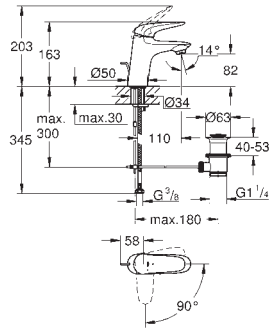

GROHE EUROSTYLE

Ref. No. Colour Price netto (€)

23 709 003 **chrome** **110.00**
23 709 LS3 **moon white/chrome** **143.00**

Eurostyle
Single-lever basin mixer 1/2"
S-Size
single hole installation
solid metal lever
GROHE SilkMove ES 35 mm ceramic cartridge
with energy saving function via cold start
adjustable flow rate limiter
with temperature limiter
GROHE StarLight chrome finish
GROHE EcoJoy mousseur 5.7 l/min
GROHE QuickFix rapid installation system
pop-up waste set 1 1/4"
flexible connection hoses