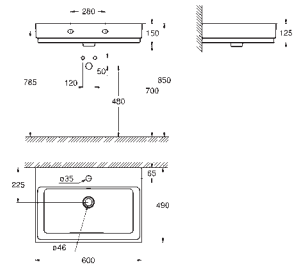

new

39 469 00H

alpine white

*

**Cube Ceramic
Wash basin 80**

wall hung
1 hole punched, 2 holes pre-punched
with overflow
800 x 490 mm

fine fire clay
PureGuard anti stick coating and anti bacterial glazing

new