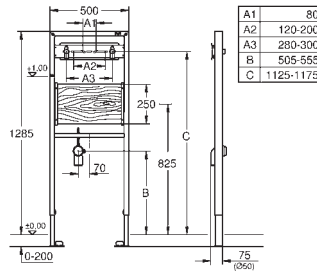

38 544 000

chrome

267.00

Rapid SL for sink
for wall mounted fittings
1.30 m installation height

for on-the-wall installations or studded walls
powder coated steel frame, self-supporting
for dry-cladding, completely pre-assembled
with fixed connections
quick adjustment, lockable
fixing material
TÜV approved
waterproof plywood
HT-outlet bend Ø 50 mm

2 noise protected fitting connections 1/2"

without accessories for on-the-wall installation