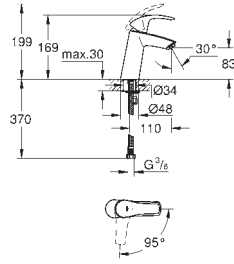

GROHE SILKMOVE ES

Ref. No.

Colour

Price netto (€)

23 395 10E

chrome

101.00

Eurosmart
Single-lever basin mixer 1/2"
M-Size

single hole installation

metal lever

GROHE SilkMove ES 28 mm ceramic cartridge
with energy saving function via cold start
with temperature limiter

GROHE StarLight chrome finish

GROHE EcoJoy mousseur 5.7 l/min

GROHE QuickFix rapid installation system

smooth body

flexible connection hoses