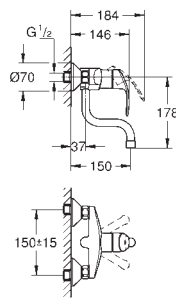

31 509 002 **chrome** **138.00**

Eurosmart
Single-lever sink mixer 1/2"
wall mounted
GROHE StarLight finish
GROHE SilkMove 35 mm ceramic cartridge
mousseur
adjustable flow rate limiter
swivel tubular spout
swivel area 360°
projection 150 mm
integrated temperature limiter
S-unions