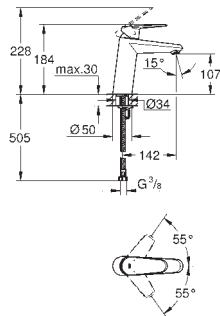

23 449 002 chrome 176.00

Eurodisc Cosmopolitan
Single-lever basin mixer 1/2"
M-Size
single hole installation
metal lever
GROHE SilkMove 35 mm ceramic cartridge
adjustable flow rate limiter
adjustable minimum flow rate
approx. 2.5 l/min
GROHE StarLight chrome finish
GROHE EcoJoy mousseur 5.7 l/min
GROHE QuickFix installation system
smooth body
flexible connection hoses
min. recommended pressure 1.0 bar