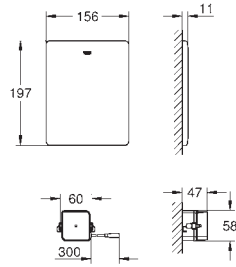

GROHE ELECTRONIC ACTUATIONS FOR WC

Ref. No.

Colour

Price netto (€)

38 934 SD0

stainless steel

544.00

WC control

for manual remote actuation for concealed flushing cisterns, 6 - 9 l
suitable for support rails for the disabled with integrated actuation button
from Hewi, Keuco, Lehen, Normbau, Pressalit, AMS, Deubad, Erlau, FRELU, FSB
stainless steel wall plate 156 x 197 mm
transformer for external installation
operating voltage 230 V AC, 50/60 Hz, 4.0 VA
servo motor
3 m connecting cable
for the connection of transformer and electronic
3 m connection cable with plug
CE approved
delivery range without actuation button/support rails