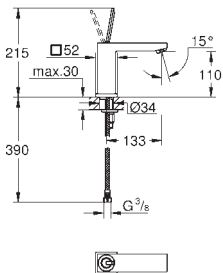

23 658 000

chrome

233.00

Eurocube Joy
Single-lever basin mixer 1/2"
M-Size

single hole installation

metal lever

GROHE FeatherControl Joystick cartridge

GROHE StarLight chrome finish

GROHE EcoJoy SpeedClean mousseur 5.7 l/min

GROHE QuickFix Plus installation system

smooth body

flexible connection hoses