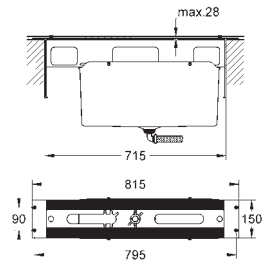

29 037 000 chrome 734.00

4/5-hole bath combination (optional)
baseframe for installation under tiled surround
consisting of:
base frame
drainage box with integrated outlet for splash water

45 388 000 chrome 130.00
Supporting legs for baseframe