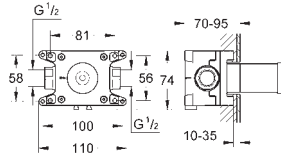

35 028 000

chrome

132.00

Rapido C/concealed valves

Rough-in for single volume control

for grid installation of Grohtherm Custom Shower system

built-in box with removable protection cover
waterproof membrane base for wall sealing

for masonry and drywall installation

fixing points for front and back wall

body of DR brass

pre-assembled ceramic headpart 3/4"

connection threads 1/2"

flow rate:

55 l/min. at 3 bar

installation depth 70 - 95 mm

min. recommended pressure 1.0 bar