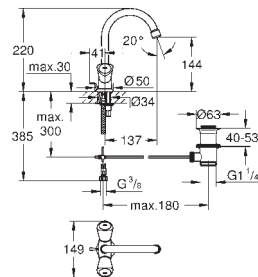

21 257 001

chrome

139.00

Costa S
One-hole basin mixer, 1/2"
heat-insulated
metal handles
screwable
Carbodur headpart
swivel tubular spout with mousseur
pop-up waste set 1 1/4"
flexible connection hoses
GROHE StarLight chrome finish