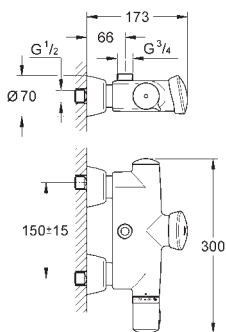

Eurodisc SE
Self-closing shower thermostat, 1/2"
wall mounted
6 V lithium-battery, type CR-P2
GROHE StarLight chrome finish
GROHE TurboStat compact cartridge with wax thermoelement
GROHE CoolTouch metal housing
temperature scale handle with safety stop between 35°C and 45°C
non-return valve
dirt strainers
top outlet 3/4"
start-stop function
electronic control of operating time
functions to activate with tip code
flow time adjustable from 2 sec. to 30 min.
automatic flushing: 5 min after 3 days without use
thermal disinfection for 3.5 or 11 min
CE approved
type of protection IP 69K
min. recommended pressure 1.0 bar