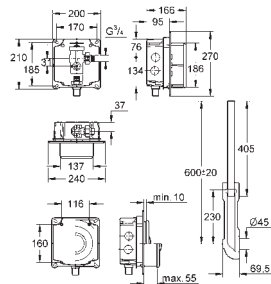

37 048 000

chrome

408.00

Flush valve for WC
concealed installation
3/4"

with **connection** to solenoid valve
stop valve

6 l flush
flow pressure range from 1.2 - 5.0 bar
with flow rate adjustment
2 m connecting cable
box for concealed installation with
flush elbow
concealed flush pipe
without electronic actuation