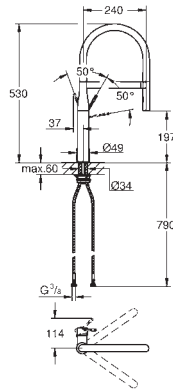

Ref. No. Colour Price netto (€)

30 294 000	chrome	405.00
30 294 DC0	supersteel	525.00

Essence
Single-lever sink mixer 1/2"
single hole installation
GROHE StarLight chrome finish
GROHE SilkMove 28 mm ceramic cartridge
flow strainer
with integrated temperature limiter
professional spray
with flexible, hygienic GROHflexx kitchen santoprene hose
diverter: laminar spray/**SpeedClean** shower jet
automatic return to laminar spray
metal spray
GROHE EasyDock M integrated magnet for seamless docking of the spray head
swivel spout
swivel area 360°
protected against backflow
flexible connection hoses
rapid installation system