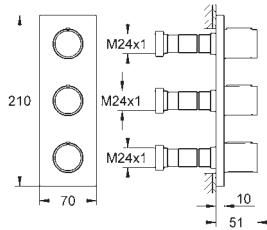

Grotherm F
Triple volume control trim
for use with rough-in box 35 031 000 (1/2" connections) /
35 032 000 (1/2" NPT connections)
sold separately
GROHE StarLight chrome finish
metal handles for volume control
metal wall escutcheon with hidden fixing and hidden sealing
vertical and horizontal installation

35 031 000 chrome 382.00
GROHE Rapido C rough-in box for triple volume control

27 623 000 chrome 239.00