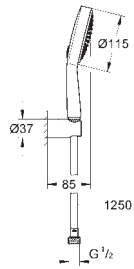

GROHE POWER&SOUL

Ref. No.

Colour

Price netto (€)

27 838 000

chrome

126.00

Power&Soul Cosmopolitan 115
Wall holder set 2 sprays

consisting of:

Hand shower Power&Soul Cosmopolitan 115 (27 661 000)

wall shower holder (27 056 000)

Silverflex shower hose 1 250 mm (28 362)

GROHE DreamSpray perfect spray pattern

GROHE StarLight chrome finish

SpeedClean anti-lime system

Inner WaterGuide for a longer life

Twistfree to prevent hose from twisting

suitable for instantaneous heater