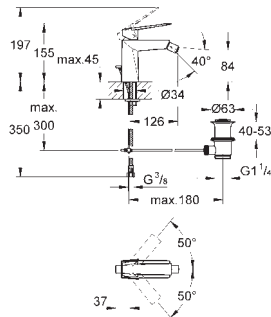

23 117 000 chrome 648.00

Allure Brilliant
Single-lever bidet mixer 1/2"
M-Size
single hole installation
GROHE SilkMove 28 mm ceramic cartridge
temperature limiter
GROHE StarLight chrome finish
GROHE QuickFix installation system
ball-joint mousseur
pop-up waste set 1 1/4"
flexible connection hoses