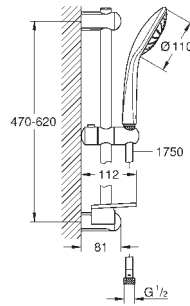

Euphoria 110 Mono
Shower rail set 1 spray
consisting of:
hand shower Euphoria 110 (27 265 00E), 1 spray, 5.7 l/min
shower rail, 600 mm (27 499 000)
Silverflex shower hose 1750 mm (28 388 000)
GROHE EasyReach tray
GROHE EcoJoy 5.7 l/min. flow limiter
GROHE DreamSpray perfect spray pattern
GROHE StarLight chrome finish
GROHE QuickFix (upper bracket adjustable for adaption to existing drilling holes)
SpeedClean anti-lime system
Inner WaterGuide for a longer life
Twistfree to prevent hose from twisting suitable for instantaneous heater
min. recommended pressure 1.0 bar

27 266 001 **chrome** 85.00
ditto, with hand shower Mono

27 227 001 **chrome** 111.00