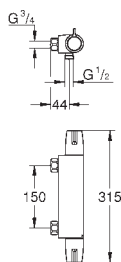

Grotherm Special
Thermostatic shower mixer 1/2"
wall mounted
ergonomic handles
ceramic headparts 1/2", 90°
GROHE TurboStat compact cartridge
with wax thermoelement
Temperature scale handle with
pre-adjustable safety stop between
35°C and 43°C
easy thermal disinfection via optional key 47 994 000
integrated mixed water shut off
shower bottom outlet 1/2"
with integrated non return-valve
metal temperature safety stop
dirt strainers
without S-unions and covers
GROHE Quickfix for fast exchange of
non return valves in connections
GROHE CoolTouch safety housing
GROHE StarLight chrome finish
GROHE SafetyPlus