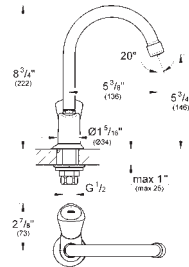

20 179 001

chrome

115.00

Costa S
Pillar tap
metal handle
heat-insulated
screwable
GROHE StarLight finish
ceramic headpart 1/2", 90°
flow straightener
swivel tubular spout
swivel area 360°
union nut 1/2" with 10.5 mm drilling