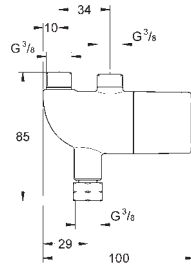

GROHE GROHTHERM MICRO

Ref. No.

Colour

Price netto (€)

34 487 000

chrome

160.00

Grotherm Micro

Thermostatic scalding protection

temperature adjustment 15-43° C (± 2° C)
thermal disinfection without re-adjustment of temperature
connection 3/8" below with cap nut
above 3/8" male thread
GROHE TurboStat thermoelement
GROHE StarLight chrome finish
built-in non return valves
dirt strainer
without connection set
max. pressure differential 5:1
min. recommended pressure 1.0 bar