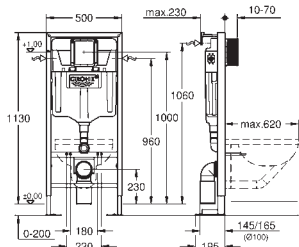

**Rapid SL for WC
flushing cistern GD 2
1.13 m installation height**

for free-standing installation, for on-the-wall installations or studded walls
powder coated steel frame, self-supporting
for dry-cladding, completely pre-assembled
with fixed connections
lockable

fixing material

NF approved

2 WC fixing bolts

fixing device for ceramic

distance of fixing bolts 180/230 mm

PVC outlet bend 100 mm

spacer Ø 80 mm

inlet and outlet connecting set

flushing cistern GD 2, 6 - 9 I

adjustment ex factory 6 l and 3 l

pneumatic discharge valve offering 3 modes of

operation: dual flush or start/stop or single flush

water supply from left/right or back

low noise (group I acc. to

German Noise Specification)

insulated against condensation

1/2" water supply connection including

integrated angle valve and push fit

flexible hose union

no tools required for the installation

of the inspection shaft incl. protection

during construction phase

for vertical or horizontal use

accessories for on-the-wall installation

for mounting of small flush plates please order

revision shaft 40 911 000 (sold separately)