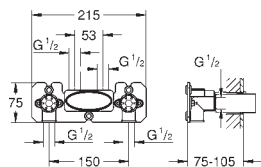

26 449 000 **chrome** 118.00

Concealed body for exposed/concealed variants
wall mounted
2 outlets 1/2"
installation depth 75-105 mm
flushing plug
wall sealing
installation device