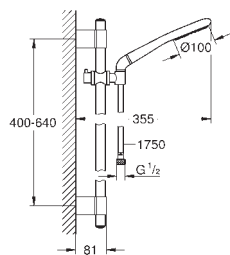

27 529 000 chrome 168.00

Rainshower Icon 100
Shower rail set 1 spray
consisting of:
Hand shower Icon 100 (27 375 000)
shower rail, 600 mm (28 797 001)
Silverflex shower hose 1750 mm (28 388 000)
elbow adapter for the combination of
hand showers with shower sets
GROHE CoolTouch
GROHE DreamSpray perfect spray pattern
GROHE StarLight chrome finish
GROHE QuickFix Plus adjustable distance between brackets
for adaption to existing drilling holes
SpeedClean anti-lime system
Inner WaterGuide for a longer life
Twistfree to prevent hose from twisting
suitable for instantaneous heater