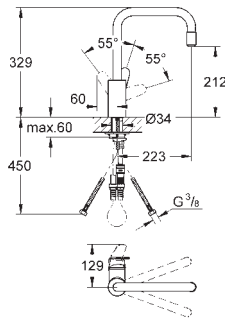

GROHE EURODISC COSMOPOLITAN

GROHE EURODISC COSMOPOLITAN

Ref. No. Colour Price netto (€)

32 259 002 **chrome** **212.00**
Eurodisc Cosmopolitan
Single-lever sink mixer 1/2"
 high spout
single hole installation
GROHE StarLight finish
GROHE SilkMove 35 mm ceramic cartridge
 mousseur
 adjustable flow rate limiter
 swivel tubular spout
 selectable swivel area : 0° / 150° / 360°
 flexible connection hoses
 rapid installation system