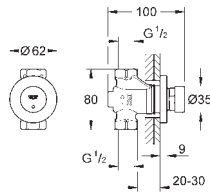

36 268 000 chrome 97.00

**Euroeco Cosmopolitan T
Self-closing gate valve 1/2"**
for concealed installation
for cold or premixed water
marking: blue/red
GROHE StarLight chrome finish
3 adjustable flow times: short - medium - long
(factory setting: short), approx. 7, 15, 30 sec
(pressure dependent)
min. recommended pressure 1.0 bar