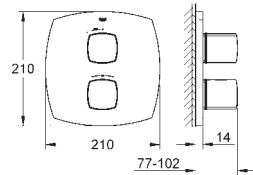

19 934 000	chrome	416.00
19 934 IGO	chrome/gold	541.00

Grandera
Thermostatic shower mixer
set for final installation for 35 500 000
without concealed body
GROHE StarLight chrome finish
GROHE SafeStop at 38°C
GROHE SafeStop Plus optional temperature limiter at 43°C included
volume handle with **GROHE EcoButton** (economy button with individually adjustable economy stop)
Carborundum ceramic headparts 1/2", 180°
wall escutcheon with **GROHE QuickFix** (covered escutcheon- and shaft sealing, covered fixing)
metal handles

35 500 000	chrome	239.00
GROHE Rapido T Universal thermostatic mixer for concealed installation