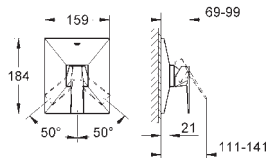

23 117 000 chrome 648.00

Allure Brilliant
Single-lever bidet mixer 1/2"
M-Size
single hole installation
GROHE SilkMove 28 mm ceramic cartridge
temperature limiter
GROHE StarLight chrome finish
GROHE QuickFix installation system
ball-joint mousseur
pop-up waste set 1 1/4"
flexible connection hoses