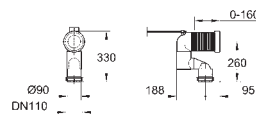

39 551 000

WC connection outlet
vertical
length adjustable
200 to 250 mm from wall

chrome

*

GROHE CUBE CERAMIC

GROHE CUBE CERAMIC

Ref. No.

Colour