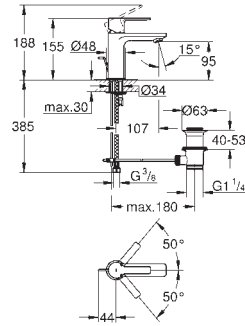

GROHE LINEARE

Ref. No. Colour Price netto (€)

32 109 001 **chrome** **177.00**
32 109 DC1 **supersteel** **230.00**

Lineare
Single-lever basin mixer 1/2"
XS-Size
single hole installation
metal lever
GROHE SilkMove 28 mm ceramic cartridge
with temperature limiter
GROHE StarLight chrome finish
GROHE EcoJoy SpeedClean mousseur 5.7 l/min
GROHE QuickFix Plus installation system
pop-up waste set 1 1/4"
flexible connection hoses