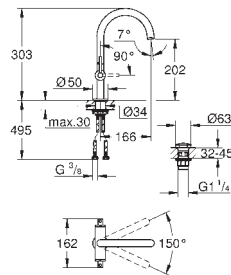

20 021 003 chrome *
20 021 DC3 supersteel *
20 021 AL3 brushed hard graphite *

Atrio
Pillar tap 1/2"
XS-Size
Headpart 1/2" - 90°
GROHE StarLight chrome finish
GROHE EcoJoy 5.7 l/min laminar mousseur
rapid installation system
mousseur
fixed spout
flexible connection hoses
with lever handle

new