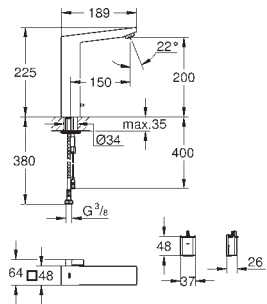

36 441 000

chrome

661.00

Eurocube E
Infra-red electronic basin mixer 1/2" with mixing device and adjustable temperature limiter

with infrared sensor for bi-directional communication for monitoring, configuration and service purpose

6 V lithium-battery, type CR-P2

battery lifetime: approx. 7 years (150 actuations a day)

GROHE StarLight chrome finish
laminar spray regulator 5.7 l/min
flexible connection hoses
non-return valve
dirt strainers
with integrated solenoid valve
external battery
rapid installation system
multistage battery status display
7 pre-set programs:
auto flush
thermal disinfection
cleaning mode
additional functions and precise settings
by remote control 36 407
CE approved
acoustic group I in accordance with DIN 4109
type of protection faucet IP 59K
min. recommended pressure 1.0 bar