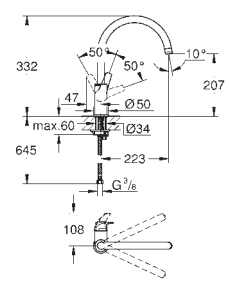

31 538 000 **chrome** **91.00**
BauFlow
Single-lever sink mixer 1/2"
high spout
single hole installation
GROHE StarLight finish
GROHE Longlife 28 mm ceramic cartridge
spout with mousseur
swivel tubular spout
swivel area 360°
flexible connection hoses
rapid installation system
Min. recommended pressure 0.1 bar