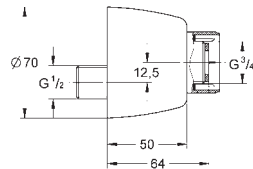

S-union, lockable
1/2" x 3/4"
screw socket to cover the union nut and the rosette
sealing towards wall
adjustment range 12.5 mm
lockable for service
suitable for 1/2" connections
GROHE StarLight chrome finish

28 874 000 chrome 52.00