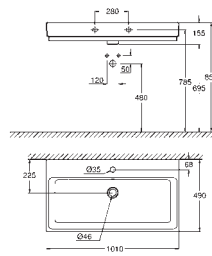

GROHE CUBE CERAMIC

Ref. No.

Colour

Price netto (€)

new