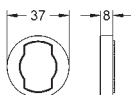

48 051 000 chrome 6.30

Compensation disc
for New Tempesta shower rails 27 519 / 27 520 /
27 521 / 27 522 / 27 523 / 27 524
for Euphoria shower rails 27 499 / 27 500