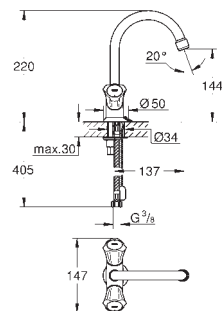

21 374 001

chrome

88.00

Costa L
One-hole basin mixer, 1/2"
metal handles
heat-insulated
screwable
Longlife-headpart
swivel tubular spout with mousseur
retractable chain
flexible connection hoses
GROHE StarLight chrome finish