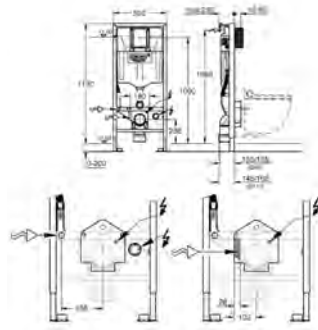

GROHE SENSIA ARENA

Ref. No. Colour Price netto (€)

39 112 001 chrome 260.00

Rapid SL for GROHE Sensia shower WCs
flushing cistern GD 2 with connections for GROHE Sensia shower toilets (Sensia IGS/Sensia Arena)
1.13 m installation height
for on-the-wall installations or studded walls
powder coated steel frame, self-supporting
for dry-cladding, completely pre-assembled
with fixed connections
quick adjustment, lockable
fixing material
TUV approved
2 WC fixing bolts
fixing device for ceramic
distance of fixing bolts 180/230 mm
PP outlet bend Ø 90 mm
depth adjustable
reducer Ø 90/110 mm
inlet and outlet connecting set
flushing cistern GD 2, 6 - 9 l
adjustment ex factory 6 l and 3 l
pneumatic discharge valve offering 3 modes of operation: dual flush or start/stop or single flush
water supply from back
low noise (group I acc. to German Noise Specification)
insulated against condensation
1/2" water supply connection including integrated angle valve and push fit flexible hose union
no tools required for the installation
of the inspection shaft incl. protection during construction phase
for vertical or horizontal use
2 wall brackets with fixing material
universal water connection for shower toilets Sensia Arena and Sensia IGS
concealed socket for mains supply
positioning help for electrical connection
for mounting of small flush plates please order revision shaft 40 911 000 (sold separately)

46 944 000 chrome 195.00