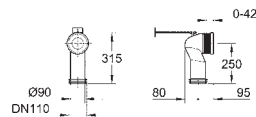

39 457 000

WC connection outlet
vertical
length adjustable
93.5 to 137 mm from wall

chrome

*