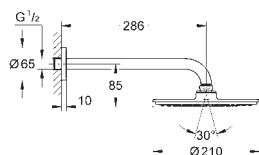

Rainshower Cosmopolitan 210
Head shower set 286 mm, 1 spray
consisting of:
metal head shower Rainshower Cosmopolitan 210 (28 368 000)
1 spray:
Rain
Shower arm Rainshower 286 mm (28 576 000)
GROHE DreamSpray perfect spray pattern
GROHE StarLight chrome finish
SpeedClean anti-lime system
suitable for instantaneous heater
starting at 0.5 bar flow pressure

26 053 000 chrome 361.00