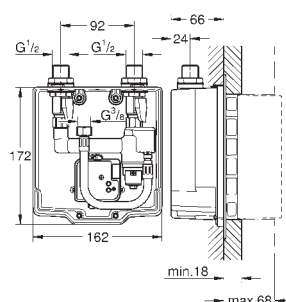

36 337 000 chrome 109.00

**Euroeco Cosmopolitan E
Concealed mounting box**
wall installation
for installation with pre-mixed or cold water
suitable for IR-sets for final installation
stop valve
connection housing for power supply
suitable for
36 273 000, 36 335 SD0, 36 334 SD0, 36 411 000