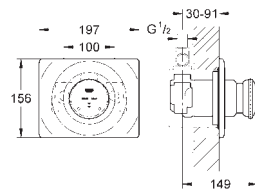

36 121 000

chrome

546.00

Contromix Surf
Self-closing shower mixer 1/2"
with mixture
GROHE StarLight chrome finish
GROHE EcoJoy technology for less water and perfect flow
economy stop function
temperature limiter
flow time adjustable
5-40 sec.
escutcheon, plastic chromed
escutcheon- and shaft-sealing
non-return valve
dirt strainers
set for final installation for 36 122
without concealed body
min. recommended pressure 1.5 bar