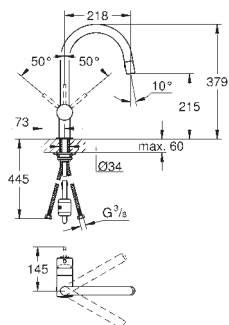

Minta
Single-lever sink mixer 1/2"
C-spout
single hole installation
GROHE StarLight finish
GROHE SilkMove 46 mm ceramic cartridge
flow strainer
pull-out laminar spray
diverter: laminar spray/SpeedClean shower jet
automatic return to laminar spray
adjustable flow rate limiter
swivel tubular spout
swivel area 360°
integrated non-return valve
protected against backflow
flexible connection hoses
rapid installation system
min. recommended pressure 1.0 bar

KITCHEN
FITTINGS