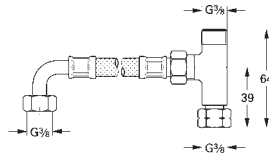

47 533 000

chrome

39.00

Grotherm Micro

Connection set

for Grotherm Micro
consisting of:
union nut 3/8"
T-unit
2 outlets 3/8" male thread
flexible connection hose
union nuts
GROHE StarLight chrome finish