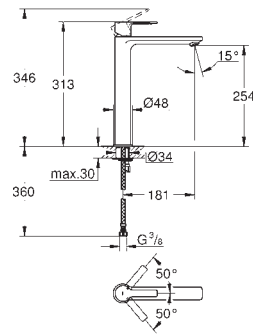

GROHE LINEARE

Ref. No. Colour Price netto (€)

23 405 001 **chrome** 264.00
23 405 DC1 **supersteel** 344.00

Lineare
Single-lever basin mixer 1/2"
XL-Size
single hole installation
metal lever
for free-standing basins
GROHE SilkMove 28 mm ceramic cartridge
with temperature limiter
GROHE StarLight chrome finish
GROHE EcoJoy SpeedClean mousseur 5.7 l/min
GROHE QuickFix Plus rapid installation system
smooth body
flexible connection hoses
min. recommended pressure 1.0 bar