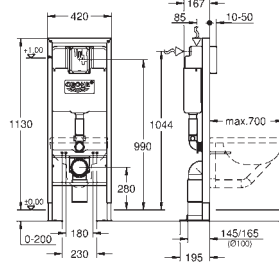

GROHE RAPID SL FOR THE DISABLED

Ref. No.

Colour

Price netto (€)

38 599 001

chrome

*

Rapid SL for WC

flushing cistern 6 l

1.13 m installation height

0.42 m wide

for installation **in front of studed walls**
or **free-standing installation**

powder coated steel frame, self-supporting
for dry-cladding, completely pre-assembled
height adjustable fitting connections

fixing material

TÜV approved

2 WC fixing bolts

fixing device for ceramic

distance of fixing bolts 180/230 mm

PVC outlet bend 100 mm

inlet and outlet connecting set

pneumatic discharge valve offering 3 modes of

operation: dual flush or start/stop or single flush

low noise (group I acc. to

German Noise Specification)

insulated against condensation

without accessories for on-the-wall installation