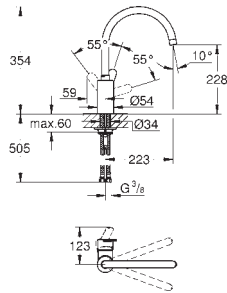

GROHE EUROSTYLE COSMOPOLITAN

Ref. No.

Colour

Price netto (€)

33 975 002

chrome

187.00

Eurostyle Cosmopolitan
Single-lever sink mixer 1/2"
high spout
single hole installation
GROHE StarLight finish
GROHE SilkMove 35 mm ceramic cartridge
mousseur
adjustable flow rate limiter
swivel tubular spout
selectable swivel area : 0° / 150° / 360°
flexible connection hoses
rapid installation system