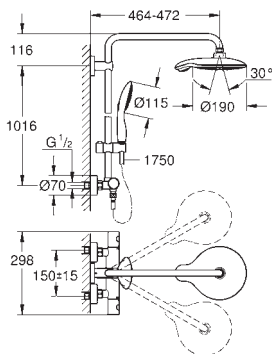

Euphoria Power&Soul System 190

Shower system with thermostat for wall mounting

consisting of:

horizontal swivable 450 mm shower arm
Grohtherm 1000 Cosmopolitan exposed
thermostat with Aquadimmer function

allows change between:

head shower Power&Soul 190

4+ spray patterns:

GROHE Rain O², Rain, Bokoma Spray, Jet

with ball joint

rotation angle $\pm 15^\circ$

Hand shower Power&Soul 115 (27 671 000)

adjustable in height with gliding element (12 140 000)

Silverflex shower hose 1750 mm (28 388 000)

GROHE TurboStat compact cartridge

with wax thermoelement

GROHE SafeStop at 38°C

GROHE SafeStop Plus optional temperature limiter at 43°C included

GROHE DreamSpray perfect spray pattern

GROHE One-click showering

spray selection via push of a button

GROHE StarLight chrome finish

SpeedClean anti-lime system

Inner WaterGuide for a longer life

Twistfree to prevent hose from twisting

suitable for instantaneous heaters

from 18 kW/h

minimum flow rate 7 l/min.

min. recommended pressure 1.0 bar

optional upgrade: **GROHE EasyReach** tray (26 362)