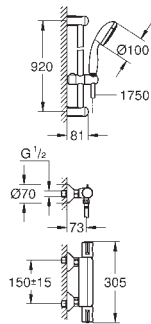

Grohtherm 800
Thermostatic shower mixer 1/2" with shower set
consisting of:
Grohtherm 800 thermostatic shower mixer 1/2"
(34 558 000)
New Tempesta shower set II, 900 mm (27 646)
min. recommended pressure 1.0 bar