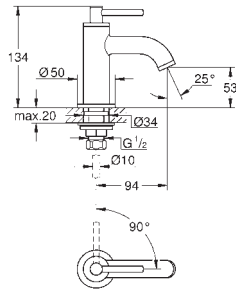

GROHE ATRIO

Ref. No. Colour Price netto (€)

new