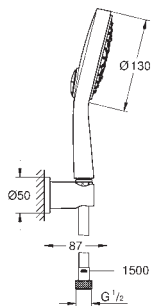

26 174 000 chrome 174.00
26 174 LS0 moon white/chrome 193.00

**Power&Soul Cosmopolitan
Wall holder set 4+ sprays**

consisting of:
Hand shower Power&Soul Cosmopolitan 130 (27 664 000)
wall shower holder (27 074)
shower hose metal 1500 mm (28 143)
GROHE DreamSpray perfect spray pattern
GROHE StarLight chrome finish
SpeedClean anti-lime system
Inner WaterGuide for a longer life
suitable for instantaneous heater
min. recommended pressure 1.0 bar

SHOWERS