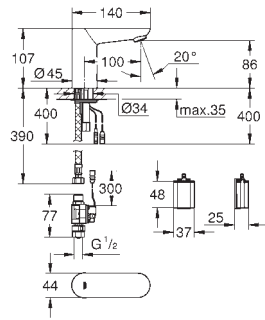

cleaning mode

additional functions and precise settings

by remote control 36 407

CE approved

GROHE EUROECO COSMOPOLITAN E

Ref. No.

Colour

Price netto (€)