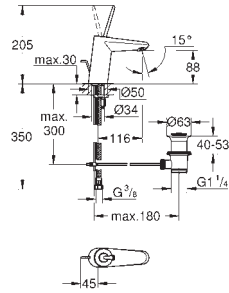

GROHE EURODISC JOY

Ref. No. Colour Price netto (€)

23 425 000 chrome 188.00
23 425 LS0 moon white/chrome 244.00

Eurodisc Joy
Single-lever basin mixer 1/2"
S-Size
single hole installation
metal lever
GROHE FeatherControl Joystick cartridge
GROHE StarLight chrome finish
GROHE EcoJoy SpeedClean mousseur 5.7 l/min
GROHE QuickFix Plus installation system
pop-up waste set 1 1/4"
flexible connection hoses