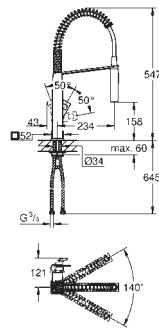

GROHE EUROCUBE

Ref. No.

Colour

Price netto (€)

31 395 000
31 395 DC0

chrome
supersteel

611.00
795.00

Eurocube
Single-lever sink mixer 1/2"
single hole installation
GROHE StarLight finish
GROHE SilkMove 28 mm ceramic cartridge
diverter: mousseur/**SpeedClean** shower jet
swivel spout
swivel area 140°
360° maneuverable spring arm
protected against backflow
flexible connection hoses
applicable for under cupboard installation
rapid installation system