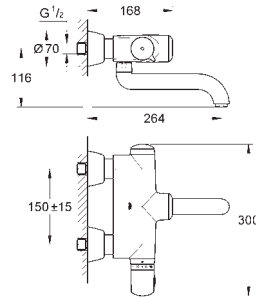

36 239 001 **chrome** **1,280.00**

Europlus E Infrared electronic wash basin thermostat, 1/2"
with infrared sensor for bi-directional communication for monitoring, configuration and service purpose
wall mounted
6 V lithium-battery, type CR-P2
battery lifetime: approx. 7 years (150 actuations a day)
3 modi to start mixer: hand-hand, hand-body or body-body reflection
temperature scale handle with safety stop between 35°C and 45°C
laminar flow straightener 9 l/min.
non-return valve
dirt strainers
swivel cast spout
192 mm
projection 264 mm
swivel range stop at 130°, lockable
multistage battery status display
7 pre-set programs:
auto flush
thermal disinfection
cleaning mode
additional functions and precise settings
by remote control 36 407
CE approved
acoustic group I in accordance with DIN 4109
type of protection IP 69K
min. recommended pressure 1.0 bar

36 240 001 **chrome** **1,220.00**
ditto, swivel cast spout 160 mm, projection 232 mm