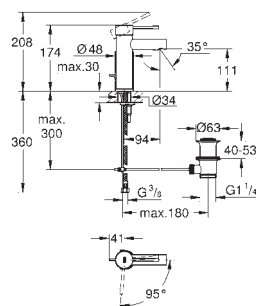

23 392 00E

chrome

204.00

ditto, smooth body

23 591 001

chrome

147.00

Essence
Single-lever basin mixer 1/2"
S-Size
single hole installation
metal lever
GROHE SilkMove ES 28 mm ceramic cartridge
with energy saving function via cold start
with temperature limiter
GROHE StarLight chrome finish
GROHE EcoJoy mousseur 5.7 l/min
GROHE AquaGuide adjustable mousseur
GROHE QuickFix Plus installation system
pop-up waste set 1 1/4"
flexible connection hoses