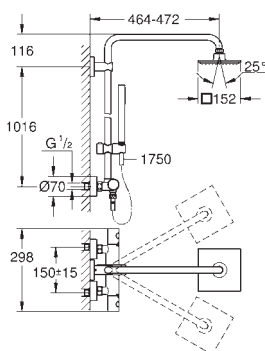

27 932 000

chrome

633.00

Euphoria System 150

Shower system with thermostatic mixer for wall mounting

consisting of:

horizontal swivable 450 mm shower arm

exposed thermostat with

Aquadimmer function

allows change between:

head shower Euphoria Cube 150 (27 705 000)

spray pattern: Rain

with ball joint

rotation angle $\pm 12^\circ$

hand shower Euphoria Cube Stick (27 698 000)

adjustable in height with gliding element

Silverflex shower hose 1750 mm (28 388 000)

GROHE EcoJoy 9.5 l/min flow limiter

GROHE TurboStat compact cartridge

with wax thermosteement

GROHE SafeStop at 38°C

GROHE SafeStop Plus optional temperature limiter at 43°C included

GROHE DreamSpray perfect spray pattern

GROHE StarLight chrome finish

SpeedClean anti-lime system

Inner WaterGuide for a longer life

Twistfree to prevent hose from twisting

suitable for instantaneous heaters

from 18 kW/h

minimum flow rate 7 l/min.

min. recommended pressure 1.0 bar

optional upgrade: **GROHE EasyReach** tray (26 362)