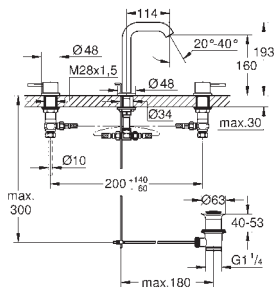

20 296 001	chrome	253.00

Essence
Three-hole basin mixer 1/2"
M-Size
metal lever
ceramic headparts 1/2", 90°
GROHE StarLight chrome finish
GROHE EcoJoy mousseur 5.7 l/min
GROHE AquaGuide adjustable mousseur
spout with mousseur
pop-up waste set 1 1/4"
pressure-proof, flexible connection hoses
between spout and side valves
union nut 1/2" x 10.5 mm