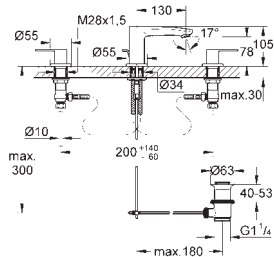

20 208 002

chrome

262.00

Eurostyle Cosmopolitan
Three-hole basin mixer
S-Size

metal lever
ceramic headparts 1/2", 90°

GROHE StarLight chrome finish
GROHE QuickFix installation system
with centering support
spout with mousseur
pop-up waste set 1 1/4"
pressure-proof, flexible connection hoses
between middle-body and side valves
union nut with 10.5 mm drilling