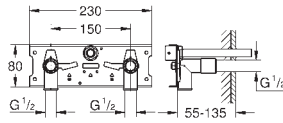

GROHE BLUETOOTH MONITORING

Ref. No. Colour Price netto (€)

39 383 000 chrome 89.00

**Eurosmart Cosmopolitan E
Thermostatic 230 V connection set**
fitting support
2 fitting connections 1/2"
power supply connector
wall installation
for use with Eurosmart Cosmopolitan E thermostat 230 V