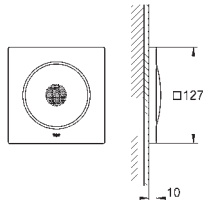

Rainshower F-Series

Sound set

127 x 127 mm per module

full range stereo speaker

consisting of:

- 2 speakers with plug connections

waterproof & corrosion protected

GROHE StarLight chrome finish

requires rough-in set (29 073 000), F-digital Deluxe base unit

box (26 374 000 or 36 397 000), Bluetooth unit (36 371 000)

and various cable connections – all to be ordered separately

due to installation situation

For detailed planning and product information please

contact your local GROHE Customer Service.

29 073 000 chrome 241.00