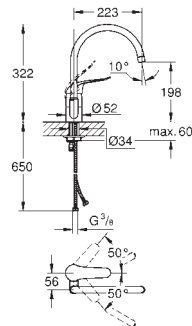

32 786 000

chrome

151.00

Euroeco Special
Single-lever sink mixer 1/2"
single hole installation
GROHE StarLight finish
GROHE SilkMove 46 mm ceramic cartridge
adjustable flow rate limiter
adjustable temperature limiter
laminar flow straightener 9 l/min.
swivel tubular spout
selectable swivel area : 0° / 150° / 360°
metal lever
lever length 120 mm
flexible connection hoses
rapid installation system