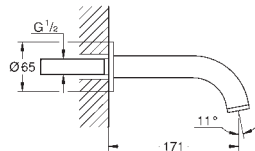

- 13 139 003 chrome *
- 13 139 DC3 supersteel *
- 13 139 AL3 brushed hard graphite *

Atrio
Bath spout
wall mounted
GROHE StarLight chrome finish
mousseur
projection 171 mm
min. recommended pressure 1.0 bar