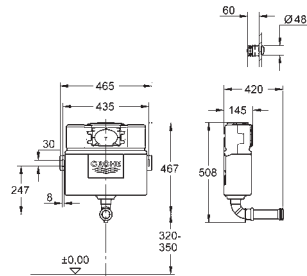

415 x 410 x 360 mm

1/2" water supply connection

fixing brackets

flush pipe

Shortable inspection shaft incl. protection

during construction phase

without wall plate/actuation

GROHE EcoJoy technology for less water and perfect flow