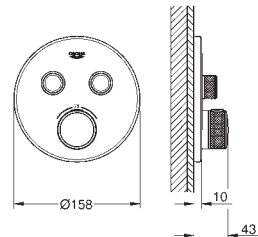

Grohtherm SmartControl
Thermostat for concealed installation with 2 valves
set for final installation for
GROHE Rapido SmartBox 35 600 000
metal wall escutcheon with **GROHE QuickFix**
(covered escutcheon and shaft sealing, covered
fixing), retroactively 6° adjustable
GROHE StarLight chrome finish
GROHE SmartControl push for ON-OFF, turn for
volume adjustment from EcoJoy to full flow
exchangeable symbols
GROHE TurboStat compact cartridge
with wax thermoelement
GROHE SafeStop at 38°C
GROHE SafeStop Plus optional temperature limiter at 43°C included
built-in non return valves and dirt strainers
multiple outlets can be run simultaneously
without roughing-in-set
flow performance:
outlet B = 24 l/min
outlet C = 26 l/min

new

29 120 000	chrome	551.00
29 120 DC0	supersteel	*
29 120 AL0	brushed hard graphite	*