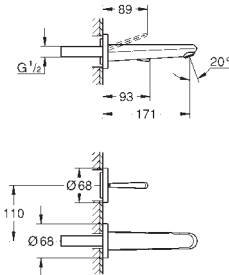

19 968 000 chrome 218.00
19 968 LS0 moon white/chrome 285.00

Eurodisc Joy
Two-hole basin mixer
M-Size
wall mounted
set for final installation for
23 429 000
without concealed body
metal lever
GROHE StarLight chrome finish
GROHE EcoJoy SpeedClean mousseur 5.7 l/min
centre distance 110 mm
projection 171 mm
min. recommended pressure 1.0 bar