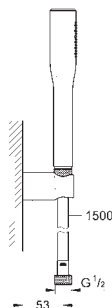

27 369 000	chrome	77.00

Euphoria Cosmopolitan Stick
Wall holder set 1 spray
consisting of:
hand shower 27 400 000
wall shower holder (27 056 000)
Silverflex shower hose 1.500 mm (28 364)
GROHE EcoJoy 9,5 l/min flow limiter
GROHE StarLight chrome finish
SpeedClean anti-lime system
Inner WaterGuide for a longer life
Twistfree to prevent hose from twisting
suitable for instantaneous heater
min. recommended pressure 0.5 bar