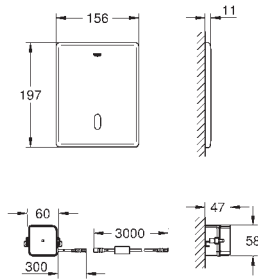

GROHE ELECTRONIC ACTUATIONS FOR WC

Ref. No.

Colour

Price netto (€)

38 698 SD1

stainless steel

597.00

Tectron Skate

Infra-red electronic for WC flushing cistern

with infrared sensor for bi-directional communication for monitoring, configuration and service purpose with transformer 100-230 V AC, 50-60 Hz, 6 V DC for flushing cistern GD 2

servo motor
concealed installation
front plate 156 x 197 mm

infra-red control

7 pre-set programs:

auto flush

cleaning mode

pre-flush on/off

additional functions and precise settings

by remote control 36 407

adjustable flush (3 - 9 l) by hand and remote

CE approved

38 699 001

chrome

587.00