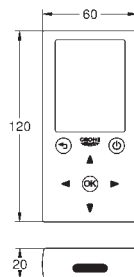

36 407 001

chrome

299.00

Remote control

for all GROHE one eye infra-red products as of 06/2015 and GROHE Blue Home

monitoring

consumption and usage data

thermal disinfection cycles (infrared faucets)

auto flush cycles (infrared faucets)

cleaning mode cycles (GROHE Blue Home)

filter and CO₂ capacity (GROHE Blue Home)

configuration

cleaning mode on/off

thermal disinfection (infrared faucets)

detection range

shut off delay (infrared faucets)

auto flush (infrared faucets)

filter capacity (GROHE Blue Home)

service

send and save profile

reset to factory or user settings

filter capacity (GROHE Blue Home)

demo mode

error codes (GROHE Blue Home)

3 x 1.5 V AAA DC battery supply