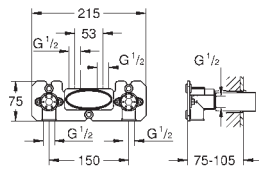

GROHE RAINSHOWER SYSTEM SMARTCONTROL

Ref. No.

Colour

Price netto (€)

26 449 000

chrome

118.00

Concealed body for exposed/concealed variants

wall mounted
2 outlets 1/2"
installation depth 75-105 mm
flushing plug
wall sealing
installation device