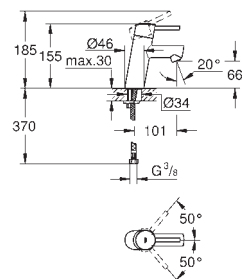

32 240 10E **chrome** **134.00**
Concetto
Single-lever basin mixer 1/2"
S-Size
single hole installation
metal lever
GROHE SilkMove 28 mm ceramic cartridge
adjustable flow rate limiter
with temperature limiter
GROHE StarLight chrome finish
GROHE EcoJoy SpeedClean mousseur 5.7 l/min
GROHE QuickFix installation system
with centering support
smooth body
flexible connection hoses
min. recommended pressure 1.0 bar
acoustic group I in accordance with DIN 4109