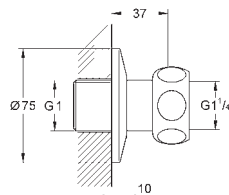

12 417 000 chrome 89.00

Straight union
nut 1 1/4" x 1" male thread
screw escutcheon
(for Grotherm XL 1", 35 085/35 086)
GROHE StarLight chrome finish

12 420 000 chrome 100.00

ditto,
nut, 1 1/2" x 1 1/4", male thread
(for Grotherm XL 1 1/4", 35 087/35 088)