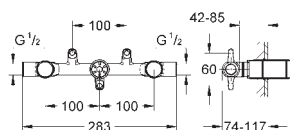

29 025 000 chrome 232.00

Two-handle basin mixer
concealed body, 1/2"
for 3-hole wash-basin mixer
wall installation
without finishing trim set
Installation depth 43 - 85 mm
DR-brass
installation device