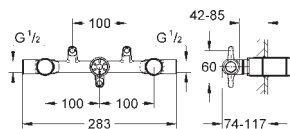

29 025 000	chrome	232.00

Two-handle basin mixer
concealed body, 1/2"
for 3-hole wash-basin mixer
wall installation
without finishing trim set
Installation depth 43 - 85 mm
DR-brass
installation device