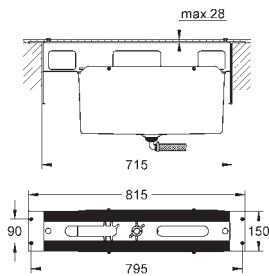

29 037 000 chrome 734.00

4/5-hole bath combination (optional)
baseframe for installation under tiled surround
consisting of:
base frame
drainage box with integrated outlet for splash water

45 388 000 chrome 130.00
Supporting legs for baseframe