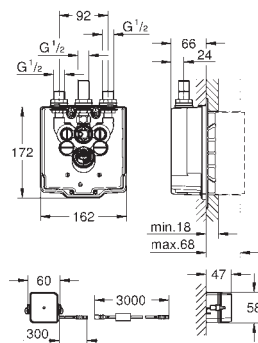

**Eurosmart Cosmopolitan E
Concealed body**

for shower with integrated pre-adjustable thermostatic mixer suitable for IR-set 36 415 000 2 stop valves Grotherm Micro integrated non-return valves with filters connection housing for power supply min. recommended pressure 1.0 bar

37 503 000

chrome

812.00