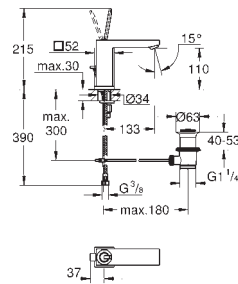

GROHE QuickFix Plus installation system

smooth body

flexible connection hoses

23 657 000

chrome

238.00

Eurocube Joy
Single-lever basin mixer 1/2"
M-Size

single hole installation