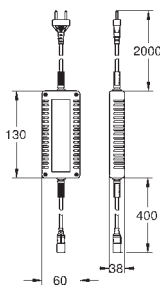

GROHE F-digital Deluxe

Power supply base unit box

power supply for base unit box (26 374 000 or 36 397 000)

each power supply for 2 light/sound modules (36 359 000)

or 1 ceiling shower with integrated light (27 865 000)

total 2 power supplies max (8 devices max.) can be

connected to the base unit box

with one power supply 4 devices (light/sound modules) can be driven

- ceiling shower with integrated light (27 865 000): 4 devices

- per light module: 1 device

- per sound module: 1 device

input voltage: 90-240 V AC, 50-60 Hz

output voltage: 12 V DC

CE approved

47 949 000

chrome

*