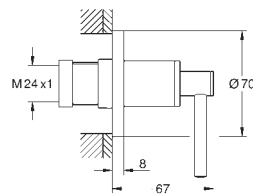

Rough-in set 1/2"

for floor-mounted bath mixers/spouts and shower mixers
without finishing trim set
installation plate with 360° horizontal and
3° vertical adjustment
installation depth 53-157 mm for bath mixers/
spouts, depth compensation 104 mm
installation depth 65-157 mm for shower
mixers, depth compensation 92 mm
two 1/2" female connections (hot/cold supplies)
flushing plug
gasket
fixing material

new