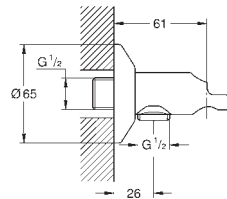

26 333 000 chrome 79.00

Valve
with wall shower holder
escutcheon
connection thread 1/2"
GROHE StarLight chrome finish
Please refer to local norms regarding installation.