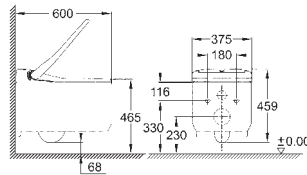

GROHE Hygiene GROHE antibacterial glazing (SIAA Kokin Japanese standard compliant) and anti stick coating ceramic appliance with Aquaceramics technology

GROHE power flush: rimless wash down jet WC

with **GROHE Triple Vortex** flushing technology

GROHE Skin Clean:

2 dedicated adjustable spray arms (1 for rear spray, 1 for lady spray)

separate water way for lady spray

oscillating spray (automatic forward and reverse motion of the spray)

pulsating spray for massage

adjustable spray intensity

automatic pre- and post-rinsing of spray nozzle with fresh water

integrated instant heater provides unlimited warm water

adjustable temperature

Other function

warm air dryer with adjustable temperature

odor extraction with filter

Duroplast WC seat and lid with automatic opening/close function

infra-red user detection

seat control panel operation

power switch

inside bowl night light

hidden water supply and power supply connections

remote control

smart phone app for iOS

includes:

noise protection sheet, mounting bases and washers

manual remote controller with wall-mounted holder

active carbon filter for odour absorption

water supply connection set for concealed cistern

nozzle guard

cable with system plug on device

pressure 0.05 - 1 MPa (0.5 - 10 bar)

nominal voltage 220-240 V AC

main frequency 50-60 Hz

type of protection IPX4

complies with

EN 1717

CE approved