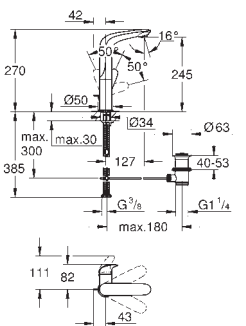

23 718 003 chrome 171.00
23 718 LS3 moon white/chrome 223.00

Eurostyle
Single-lever basin mixer 1/2"
L-Size
single hole installation
solid metal lever
with temperature limiter
GROHE StarLight chrome finish
GROHE EcoJoy mousseur 5.7 l/min
GROHE QuickFix rapid installation system
swivel cast spout
swivel area 360°
pop-up waste set 1 1/4"