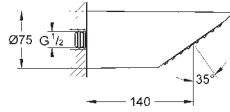

GROHE HEAD AND SIDE SHOWERS

Ref. No.

Colour

Price netto (€)

28 308 000

chrome

198.00

Sena 75