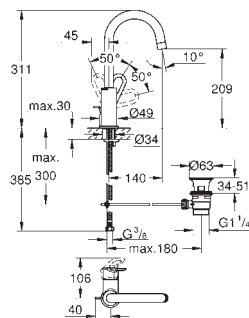

23 763 000 **chrome** **91.00**
BauLoop
Single-lever basin mixer 1/2"
L-Size
single hole installation
metal lever
GROHE Longlife 28 mm ceramic cartridge
GROHE StarLight chrome finish
GROHE EcoJoy mousseur 5.7 l/min
rapid installation system
swivel tubular spout
plastic pop-up waste set 1 1/4"
flexible connection hoses