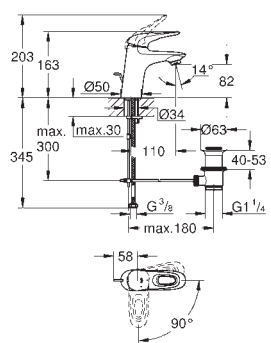

23 374 003
23 374 LS3

chrome
moon white/chrome

115.00
149.00

Eurostyle
Single-lever basin mixer 1/2"

S-Size

single hole installation

loop metal lever

GROHE SilkMove ES 35 mm ceramic cartridge

with energy saving function via cold start

adjustable flow rate limiter

with temperature limiter

GROHE StarLight chrome finish

GROHE EcoJoy mousseur 5.7 l/min

GROHE QuickFix rapid installation system

pop-up waste set 1 1/4"

flexible connection hoses