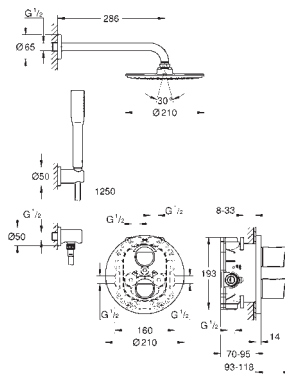

Grotherm 2000
Perfect shower set with Rainshower Cosmopolitan 210
consisting of:
Grotherm 2000 set for final installation with Aquadimmer Eco (19 355 001)
GROHE Rapido T thermostatic mixer for concealed installation (35 500 000)
metal head shower Rainshower Cosmopolitan 210 (28 368 000)
Rainshower shower arm modern (28 576 000)
Euphoria Cosmopolitan hand shower (27 367 000)
Rainshower wall holder (27 074 000)
Rainshower wall elbow connection (27 057 000)
Silverflex shower hose 1 250 mm (28 362)
min. recommended pressure 1.0 bar

34 283 001 chrome 851.00