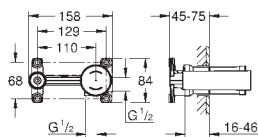

23 571 000 **chrome** 230.00

Single-lever mixer 1/2", universal concealed body
for 2-hole basin mixers
wall installation
without finishing trim set
GROHE SilkMove 35 mm ceramic cartridge
adjustable flow rate limiter
with temperature limiter
spout can be positioned on the right or left
DR-brass
installation device