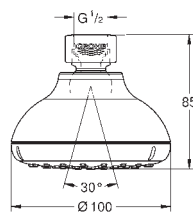

26 044 001 chrome *

New Tempesta 100
Head shower 4 sprays
GROHE Rain O², Rain, Massage, Jet
ball joint ± 15° rotatable
connection thread 1/2"
GROHE EcoJoy 6.6 l/min flow limiter
GROHE DreamSpray perfect spray pattern
GROHE StarLight chrome finish
SpeedClean anti-lime system
Inner WaterGuide for a longer life
suitable for instantaneous heater
max. flow rate 1.75 gpm (6.6 l/min)
min. recommended pressure 1.0 bar

27 606 001 chrome *
ditto, with 9.5 l/min flow limiter

new