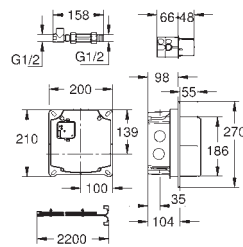

36 264 001

chrome

166.00

Concealed mounting box

wall installation
for installation with pre-mixed or cold water suitable for IR-sets for final installation
connection housing for power supply suitable for 36 447 000, 36 442 000