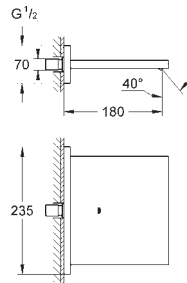

13 317 000 **chrome** **717.00**

Allure
Cascade spout for bath and shower
wall mounted
GROHE StarLight chrome finish
projection 180 mm
min. recommended pressure 1.0 bar