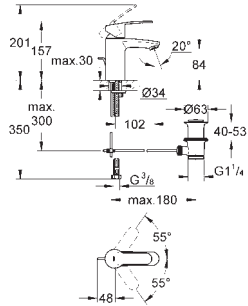

33 552 20E

chrome

128.00

Eurostyle Cosmopolitan

Single-lever basin mixer 1/2"

S-Size

single hole installation

metal lever

GROHE SilkMove 35 mm ceramic cartridge

adjustable flow rate limiter

adjustable minimum flow rate

approx. 2.5 l/min

temperature limiter

GROHE StarLight chrome finish

GROHE EcoJoy SpeedClean mousseur 5.7 l/min

GROHE QuickFix installation system

with centering support

pop-up waste set 1 1/4"

flexible connection hoses

min. recommended pressure 1.0 bar

acoustic group I in accordance with DIN 4109

33 552 002

chrome

128.00

ditto, with non-restricted flow