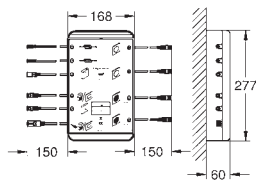

GROHE F-DIGITAL DELUXE

Ref. No.

Colour

Price netto (€)

36 397 000

chrome

1,470.00

GROHE F-digital Deluxe

Base Unit Box 2.0 Bluetooth (BCU V2.0)

for connecting light, sound and steam modules

consisting of:

- 2 plug connections, each for one pair of sound modules (36 360 000)
- 2 plug connections, each for one pair of light modules (36 359 000) or
- 1 ceiling shower (27 865 000) with integrated light
- 2 plug connections for steam module (36 362 000 or 36 368 000), including 1 connection for steam generator and 1 connection for temperature sensor
- 2 plug connections for power supply (per power supply max. 4 devices light/sound)
- 2 plug connections for Bluetooth unit (supply voltage and data line)

CE approved

must be accessible for service

optional: the base unit box can be placed into

extra equipment 36 367 000

42 429 000

chrome

109.00