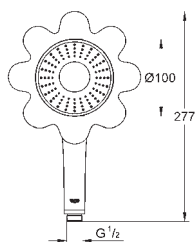

26 115 DU0 purple 78.00
26 115 DP0 pink 78.00
26 115 YF0 yellow 78.00
26 115 TY0 blue 78.00

Rainshower Icon 100
Hand shower 1 spray
Rain
Ø 100 mm
with white rubber flower
elbow adapter for the combination of hand showers with shower sets
GROHE EcoJoy 9,5 l/min flow limiter
GROHE DreamSpray perfect spray pattern
GROHE StarLight chrome finish
SpeedClean anti-lime system
Inner WaterGuide for a longer life
suitable for instantaneous heater
min. recommended pressure 1.0 bar

26 115 YR0 orange 78.00
26 115 DG0 red 78.00
ditto, with yellow rubber flower