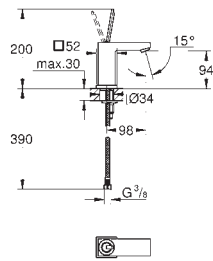

23 656 000

chrome

221.00

Eurocube Joy
Single-lever basin mixer 1/2"
S-Size

single hole installation

metal lever

GROHE FeatherControl Joystick cartridge

GROHE StarLight chrome finish

GROHE EcoJoy SpeedClean mousseur 5.7 l/min

GROHE QuickFix Plus installation system

smooth body

flexible connection hoses