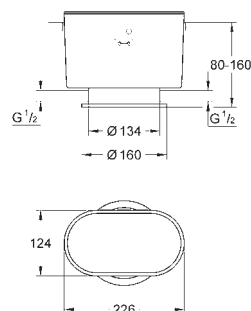

45 473 000

chrome

783.00

Roughing-in-set for
stand-alone bath mixer
(for 25044/25046/25047)

without finishing trim set
installation plate for precise fitting
floor equalization 80 - 160 mm
1/2" connections (warm/cold-supplies)
plug
fixing material