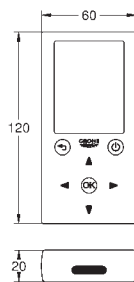

Remote control
for all GROHE one eye infra-red products as of 06/2015
and GROHE Blue Home
monitoring
consumption and usage data
thermal disinfection cycles (infrared faucets)
auto flush cycles (infrared faucets)
cleaning mode cycles (GROHE Blue Home)
filter and CO₂ capacity (GROHE Blue Home)
configuration
cleaning mode on/off
thermal disinfection (infrared faucets)
detection range
shut off delay (infrared faucets)
auto flush (infrared faucets)
filter capacity (GROHE Blue Home)
service
send and save profile
reset to factory or user settings
filter capacity (GROHE Blue Home)
demo mode
error codes (GROHE Blue Home)

3 x 1.5 V AAA DC battery supply