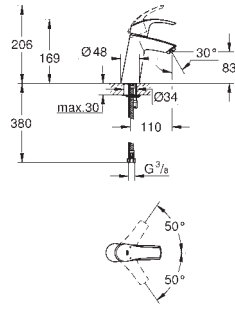

GROHE EUROSMART

Ref. No. Colour Price netto (€)

23 324 001 **chrome** **101.00**

Eurosmart
Single-lever basin mixer 1/2"
M-Size
single hole installation
metal lever
GROHE SilkMove 28 mm ceramic cartridge
with temperature limiter
GROHE StarLight chrome finish
GROHE EcoJoy mousseur 5.7 l/min
GROHE QuickFix rapid installation system
smooth body
flexible connection hoses