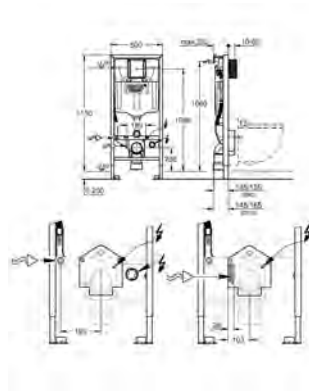

GROHE SENSIA IGS

Ref. No. Colour Price netto (€)

39 112 001 chrome 260.00

Rapid SL for GROHE Sensia shower WCs
flushing cistern GD 2 with connections for GROHE Sensia shower toilets (Sensia IGS/Sensia Arena)

1.13 m installation height

for on-the-wall installations or studed walls
powder coated steel frame, self-supporting
for dry-cladding, completely pre-assembled
with fixed connections
quick adjustment, lockable
fixing material
TUV approved
2 WC fixing bolts

fixing device for ceramic
distance of fixing bolts 180/230 mm
PP outlet bend Ø 90 mm
depth adjustable
reducer Ø 90/110 mm

inlet and outlet connecting set

flushing cistern GD 2, 6 - 9 l

adjustment ex factory 6 l and 3 l
pneumatic discharge valve offering 3 modes of operation: dual flush or start/stop or single flush
water supply from back
low noise (group I acc. to German Noise Specification)
insulated against condensation
1/2" water supply connection including integrated angle valve and push fit flexible hose union

no tools required for the installation
of the inspection shaft incl. protection during construction phase

for vertical or horizontal use
2 wall brackets with fixing material
universal water connection for shower toilets Sensia Arena and Sensia IGS

concealed socket for mains supply
positioning help for electrical connection
for mounting of small flush plates please order revision shaft 40 911 000 (sold separately)

46 884 000 chrome 91.00