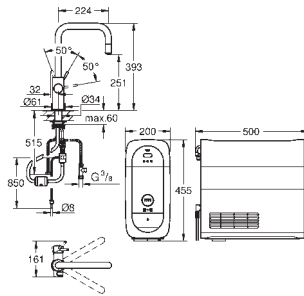

GROHE Blue filter S-Size, filter head with
flexible water hardness adjustment
for regions with water hardness of more than 9° dKH
for regions with water hardness below 9° dKH please
order activated carbon filter 40 547 001
GROHE Blue 425 g CO₂ bottle

System requirements

Apple

iPhone with iOS 9.0 or higher

System requirements

Android

smart phone with Android 4.3 or higher

Mobile devices and GROHE Ondus App*** are not included in delivery and have
to be ordered separately via an authorised Apple store/store/iTunes or Google Play
store.

* The Bluetooth word mark and logos are registered trademarks owned by
Bluetooth SIG, Inc. and any use of such marks by Grohe AG is under license.
Other trademarks and trade names are those of their respective owners.

** Apple, the Apple logo, iPod, iPod Touch, iPhone and iTunes are trademarks of
Apple Inc., registered in the U.S. and other countries. Apple is not responsible for
the function of this device or its compliance with safety and regulatory standards.

*** Available for free via iTunes app or Google Play store.

This product includes an article which is declared as a hazardous
substance. Find more information in the safety data sheet. You can
download the safety data at: www.grohe.com/safety-data-sheets/