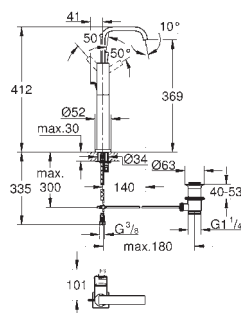

23 403 000 chrome 715.00

Allure
Single-lever basin mixer 1/2"
XL-Size
single hole installation
metal lever
for free-standing basins
GROHE SilkMove 28 mm ceramic cartridge
GROHE StarLight chrome finish
GROHE EcoJoy 6.0 l/min. flow limiter
GROHE QuickFix Plus installation system
smooth body
projection 180 mm
flexible connection hoses
temperature limiter
min. recommended pressure 1.0 bar