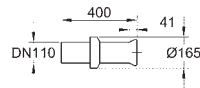

GROHE BAU CERAMIC

Ref. No.

Colour

Price netto (€)

39 453 000

WC connection outlet
horizontal
320 mm from wall

chrome

*