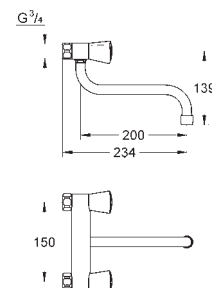

31 195 001 **chrome** 113.00

Costa S
Wall sink mixer 1/2"
wall mounted
metal handles
heat-insulated
screwable
GROHE StarLight finish
Carbodur headpart
mousseur
swivel spout
swivel area 360°
projection 200 mm
without connection unions