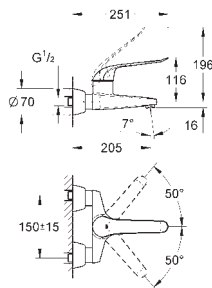

32 778 000 chrome 242.00

Euroeco Special
Single-lever basin mixer 1/2"
wall mounted
GROHE StarLight chrome finish
GROHE SilkMove 46 mm ceramic cartridge
GROHE EcoJoy technology for less water and perfect flow
adjustable flow rate limiter
adjustable temperature limiter
adjustable minimum flow rate
approx. 2.5 l/min
laminar flow straightener 9 l/min.
cast spout, projection 205 mm
metal lever, lever length 170 mm
S-unions

32 779 000 chrome 278.00
ditto, with lockable S unions, projection 221 mm