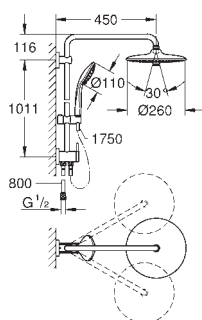

Euphoria System Shower system with single lever bath mixer for wall mounting

consisting of:
horizontal swivable 450 mm shower arm
exposed single-lever bath mixer with diverter handle
separate diverter for hand shower
gliding element
Silverflex shower hose 1750 mm (28 388 000)
GROHE SilkMove 35 mm ceramic cartridge
GROHE StarLight chrome finish
Inner WaterGuide for a longer life
Twistfree to prevent hose from twisting
**suitable for instantaneous heaters
from 18 kW/h**
minimum flow rate 7 l/min.
min. recommended pressure 1.0 bar
head and hand shower must be ordered separately

new