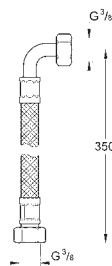

45 704 000

chrome

32.00

Flexible connection hose

300 mm
3/8" x 3/8"