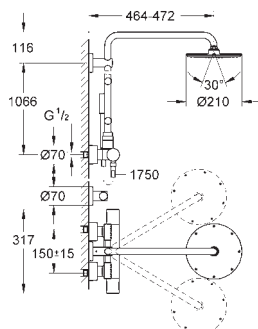

27 374 000

chrome

1,300.00

Rainshower System 210

Shower system with thermostat and side showers

consisting of:

horizontal swivable 450 mm shower arm
exposed thermostat with
Aquadimmer function

allows change between:

metal head shower Rainshower Cosmopolitan 210 (28 368 000)

rotation angle $\pm 15^\circ$

hand shower Sena (28 034 000)

4 adjustable side showers

metal shower hose 1750 mm (28 025 000)

GROHE SafeStop at 38°C

GROHE SafeStop Plus optional temperature limiter at 43°C included

GROHE CoolTouch

GROHE StarLight chrome finish

SpeedClean anti-lime system

Inner WaterGuide for a longer life

suitable for instantaneous heaters

from 18 kW/h

minimum flow rate 10 l/min

(at separate use of head, hand or side showers)

min. recommended pressure 1.0 bar