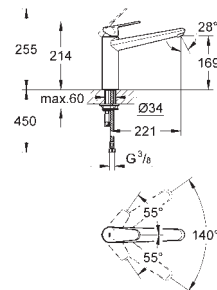

33 770 002 **chrome** **213.00**
Eurodisc Cosmopolitan
Single-lever sink mixer 1/2"
medium spout
single hole installation
GROHE StarLight finish
GROHE SilkMove 35 mm ceramic cartridge
mousseur
adjustable flow rate limiter
swivel cast spout
swivel area 140°
flexible connection hoses
rapid installation system