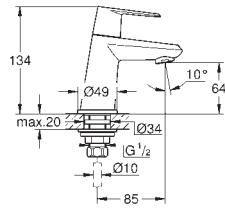

GROHE EURODISC COSMOPOLITAN

Ref. No. Colour Price netto (€)

23 051 002 **chrome** 100.00

Eurodisc Cosmopolitan
Pillar tap
XS-Size
single hole installation
metal lever
ceramic headpart 1/2", 90°
GROHE StarLight chrome finish
GROHE EcoJoy SpeedClean mousseur 5.7 l/min
union nut 1/2" x 10.5 mm
min. recommended pressure 1.0 bar
acoustic group I in accordance with DIN 4109