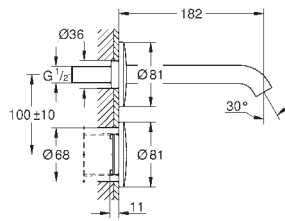

Ref. No.

Colour

Price netto (€)

36 447 000

chrome

704.00

Essence E

Infra-red electronic wall basin tap without mixing device