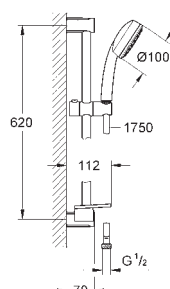

New Tempesta Cosmopolitan 100 Shower rail set 2 sprays

consisting of:

hand shower (27 571)
shower rail, 600 mm (27 521)
Relaxaflex hose 1750 mm 1/2" x 1/2" (28 154)

GROHE EasyReach tray (27 596)

GROHE DreamSpray perfect spray pattern

GROHE StarLight chrome finish

SpeedClean anti-lime system

Inner WaterGuide for a longer life

suitable for instantaneous heater

min. recommended pressure 1.0 bar

new