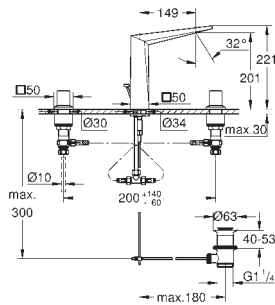

GROHE ALLURE BRILLIANT

Ref. No. Colour Price netto (€)

20 344 000	chrome	793.00
20 344 GL0	cool sunrise	984.00
20 344 DA0	warm sunset	984.00
20 344 A00	hard graphite	1,070.00
20 344 AL0	brushed hard graphite	1,000.00

Allure Brilliant
Three-hole basin mixer 1/2"
M-Size
ceramic headparts 1/2", 90°
GROHE StarLight chrome finish
GROHE EcoJoy 5.0 l/min. flow limiter
spout with integrated mousseur
pop-up waste set 1 1/4"
pressure-proof, flexible connection hoses
between spout and side valves
min. recommended pressure 1.0 bar