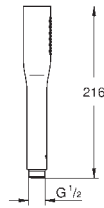

GROHE EUPHORIA

Ref. No.	Colour	Price netto (€)
27 400 000	chrome	48.00
27 400 DC0	supersteel	64.00
27 400 BE0	polished nickel	58.00
27 400 GL0	cool sunrise	58.00
27 400 GN0	brushed cool sunrise	58.00
27 400 DA0	warm sunset	58.00
27 400 DL0	brushed warm sunset	58.00
27 400 A00	hard graphite	58.00
27 400 AL0	brushed hard graphite	58.00

Euphoria Cosmopolitan Stick
Hand shower 1 spray
Normal spray
GROHE EcoJoy 9,5 l/min flow limiter
GROHE StarLight chrome finish
SpeedClean anti-lime system
Inner WaterGuide for a longer life
universal mounting system, fitting all standard shower hoses
suitable for instantaneous heater
min. recommended pressure 1.0 bar

27 367 000	chrome	48.00
ditto, with non-restricted flow