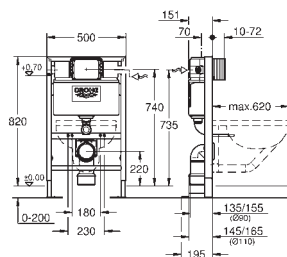

**Rapid SL for WC
with flushing cistern 6 - 9 l
0.82 m installation height**

for free-standing installation, for on-the-wall installations or studded walls
powder coated steel frame, self-supporting for dry-cladding, completely pre-assembled with fixed connections
lockable

TÜV approved
fixing material
2 WC fixing bolts
fixing device for ceramic
distance of fixing bolts 180/230 mm
outlet bend Ø 90 mm
depth adjustable
reducer Ø 90/110 mm
inlet and outlet connecting set

flushing cistern 6 - 9 l
pneumatic discharge valve offering 3 modes of operation: dual flush or start/stop or single flush

front or top actuation
water supply from left/right or back
low noise (group I acc. to German Noise Specification)
insulated against condensation
1/2" water supply connection including integrated angle valve and push fit flexible hose union
Shortable inspection shaft incl. protection during construction phase
**without accessories for on-the-wall installation
GROHE EcoJoy technology for less water and perfect flow
without wall plate/actuation**