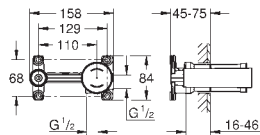

23 571 000	chrome	230.00

Single-lever mixer 1/2", universal concealed body
for 2-hole basin mixers
wall installation
without finishing trim set
GROHE SilkMove 35 mm ceramic cartridge
adjustable flow rate limiter
with temperature limiter
spout can be positioned on the right or left
DR-brass
installation device