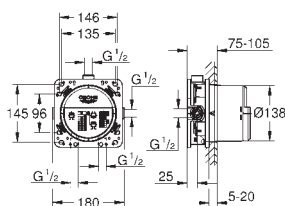

GROHE Rapido SmartBox Universal rough-in box, 1/2"

3 outlets 1/2"
2 inlets below, 1/2"
installation depth 75-105 mm
connection unit in DR brass
pre-mounted flushing plug
stable build-in box and protective cover
fixation options for solid walls and dry cladding
gasket
without set for final installation

27 865 000

chrome

4,510.00