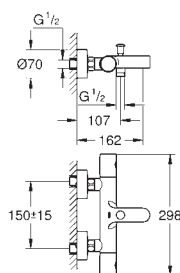

GROHE GROHTHERM 1000 COSMOPOLITAN M

Ref. No.

Colour

Price netto (€)

34 065 002	chrome	256.00
34 065 DC2	supersteel	301.00
34 065 EN2	brushed nickel	306.00
34 065 GL2	cool sunrise	306.00
34 065 GN2	brushed cool sunrise	306.00
34 065 DA2	warm sunset	306.00
34 065 DL2	brushed warm sunset	306.00
34 065 A02	hard graphite	306.00
34 065 AL2	brushed hard graphite	306.00

Grotherm 1000 Cosmopolitan M Thermostatic shower mixer 1/2"

wall mounted

GROHE StarLight chrome finish

GROHE MetalGrip ergonomically shaped metal handles

GROHE SafeStop at 38°C

GROHE SafeStop Plus optional temperature limiter at 43°C included

GROHE TurboStat compact cartridge

with wax thermoelement

integrated mixed water shut off

volume handle with **GROHE EcoButton** (economy

button with individually adjustable economy stop)

ceramic headpart 1/2", 180°

shower bottom outlet 1/2"

built-in non return valves

dirt strainers

protected against backflow

S-unions

metal escutcheon

min. recommended pressure 1.0 bar

GROHE EcoJoy technology for less water and perfect flow

34 215 002

chrome

300.00

Grotherm 1000 Cosmopolitan M

Thermostatic bath mixer 1/2"

wall mounted

GROHE StarLight chrome finish

GROHE MetalGrip ergonomically shaped metal handles

GROHE SafeStop at 38°C

GROHE SafeStop Plus optional temperature limiter at 43°C included

GROHE TurboStat compact cartridge

with wax thermoelement

integrated mixed water shut off

automatic diverter: bath/shower

volume handle with **GROHE EcoButton** (economy

button with individually adjustable economy stop)

ceramic headpart 1/2", 180°

shower bottom outlet 1/2"

mousseur

built-in non return valves

dirt strainers

protected against backflow

S-unions

metal escutcheon

min. recommended pressure 1.0 bar