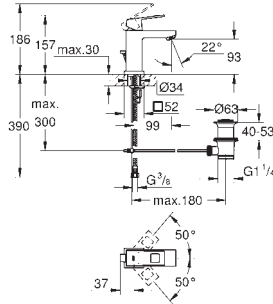

23 127 00E **chrome** **209.00**
Eurocube
Single-lever basin mixer 1/2"
S-Size
single hole installation
metal lever
GROHE SilkMove 28 mm ceramic cartridge
temperature limiter
GROHE StarLight chrome finish
GROHE EcoJoy SpeedClean mousseur 5.7 l/min
GROHE QuickFix Plus installation system
pop-up waste set 1 1/4"
flexible connection hoses

23 127 000 **chrome** **209.00**
ditto, with non-restricted flow