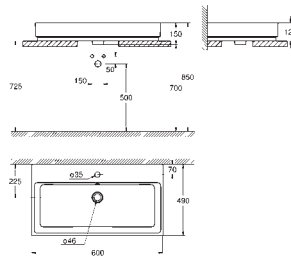

GROHE CUBE CERAMIC

Ref. No.

Colour

Price netto (€)

new

39 477 00H

alpine white

*

Cube Ceramic Counter top basin 60
flat back side glazed
1 hole punched, 2 holes pre-punched
with overflow
600 x 490 mm
including fixation set
fine fire clay
PureGuard anti stick coating and anti bacterial glazing

new