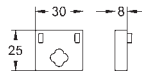

27 702 000 chrome 82.00
ditto, with non-restricted flow

27 892 000 chrome 187.00

**Euphoria Cube
Shower rail, 600 mm**
with wall holders, glide element and swivel holder
GROHE StarLight chrome finish

27 841 000 chrome 197.00
ditto, 900mm