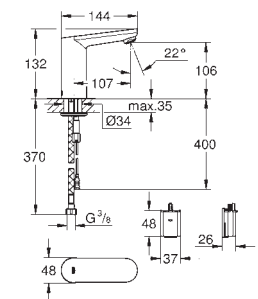

Eurosmart Cosmopolitan E
Infra-red electronic basin mixer 1/2"
with hidden mixing device and adjustable temperature limiter
with infrared sensor for bi-directional communication
for monitoring, configuration and service purpose
6 V lithium-battery, type CR-P2
battery lifetime: approx. 7 years (150 actuations a day)
GROHE EcoJoy mousseur 5.7 l/min
non-return valve
dirt strainers
with integrated solenoid valve
external battery
rapid installation system
multistage battery status display
7 pre-set programs:
CE approved
acoustic group I in accordance with DIN 4109
type of protection faucet IP 59K
min. recommended pressure 1.0 bar

SPECIAL FITTINGS