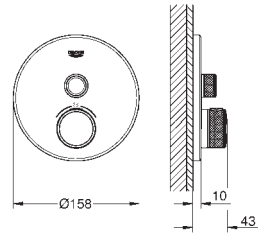

new

29 118 000	chrome	425.00
29 118 DC0	supersteel	*
29 118 AL0	brushed hard graphite	*

Grohtherm SmartControl
Thermostat for concealed installation with one valve
set for final installation for
GROHE Rapido SmartBox 35 600 000
metal wall escutcheon with **GROHE QuickFix**
(covered escutcheon and shaft sealing, covered
fixing), retroactively 6° adjustable
GROHE StarLight chrome finish
GROHE SmartControl push for ON-OFF, turn for
volume adjustment from EcoJoy to full flow, exchangeable symbols
GROHE TurboStat compact cartridge
with wax thermoelement
GROHE SafeStop at 38°C
GROHE SafeStop Plus optional temperature limiter at 43°C included
built-in non return valves and dirt strainers
without roughing-in-set
flow performance:
outlet A (to external shut-off) = 34 l/min
outlet B/C = 29 l/min

new

29 119 000	chrome	463.00
29 119 DC0	supersteel	*
29 119 AL0	brushed hard graphite	*