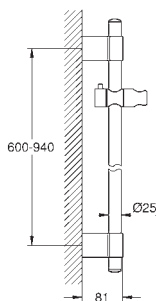

27 785 000 chrome 106.00

Power&Soul
Shower rail, 900 mm
with wall holders made of metal
glide element and swivel holder
GROHE QuickFix (adjustable distance between
wall shower holders for adaption to existing drillings)
GROHE StarLight chrome finish