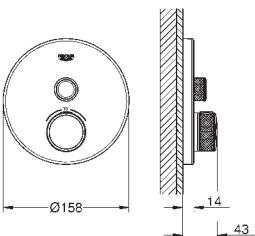

Grotherm SmartControl

Thermostat for concealed installation with one valve

set for final installation for

GROHE Rapido SmartBox 35 600 000

metal wall escutcheon with **GROHE QuickFix**
(covered escutcheon and shaft sealing, covered
fixing), retroactively 6° adjustable

GROHE StarLight finish

GROHE SmartControl push for ON-OFF, turn for
volume adjustment from EcoJoy to full flow

exchangeable symbols

GROHE TurboStat compact cartridge

with wax thermoelement

GROHE SafeStop at 38°C

GROHE SafeStop Plus optional temperature limiter at 43°C included

built-in non return valves and dirt strainers

cover plate in moon white acrylic glass

without roughing-in-set

flow performance:

outlet A (to external shut-off) = 34 l/min

outlet B/C = 29 l/min