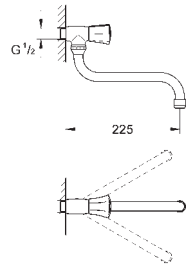

30 484 001 **chrome** 53.00

Costa L
Bibtap 1/2"
wall mounted
metal handle
heat-insulated
marking: blue
GROHE StarLight finish
mousseur
Longlife-headparts
swivel tubular spout
swivel area 360°
projection 200 mm