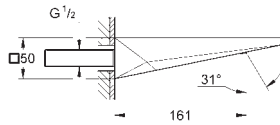

13 299 000 **chrome** **305.00**

Allure Brilliant
Bath spout
wall mounted
GROHE StarLight chrome finish
projection 161 mm
spout with integrated mousseur