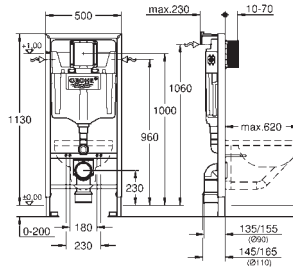

GROHE RAPID SL FOR WC

Ref. No.

Colour

Price netto (€)

38 539 001

chrome

223.00

**Rapid SL for WC
flushing cistern GD 2
1.13 m installation height**

for on-the-wall installations or studded walls
powder coated steel frame, self-supporting
for dry-cladding, completely pre-assembled
with fixed connections
quick adjustment, lockable
fixing material
TÜV approved
2 WC fixing bolts
fixing device for ceramic
WC ceramics with small bearing area (less than 205 mm)
require additional accessory 38 779 000
distance of fixing bolts 180/230 mm
outlet bend Ø 90 mm
depth adjustable
reducer Ø 90/110 mm
inlet and outlet connecting set
flushing cistern GD 2, 6 - 9 I
adjustment ex factory 6 l and 3 l
pneumatic discharge valve offering 3 modes of
operation: dual flush or start/stop or single flush
water supply from left/right or back
low noise (group I acc. to
German Noise Specification)
insulated against condensation
1/2" water supply connection including
integrated angle valve and push fit
flexible hose union
no tools required for the installation
of the inspection shaft incl. protection
during construction phase
for vertical or horizontal use
accessories for on-the-wall installation
WC set for noise protection
for mounting of small flush plates please order
revision shaft 40 911 000 (sold separately)

38 624 001

chrome

274.00