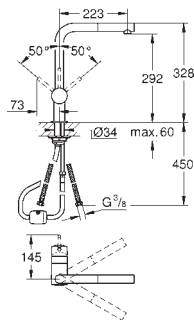

32 168 000 chrome 269.00
32 168 DC0 supersteel 335.00

Minta
Single-lever sink mixer 1/2"
L-spout
single hole installation
GROHE StarLight finish
GROHE SilkMove 46 mm ceramic cartridge
pull out mousseur
adjustable flow rate limiter
swivel tubular spout
swivel area 360°
integrated non-return valves
protected against backflow
flexible connection hoses
rapid installation system