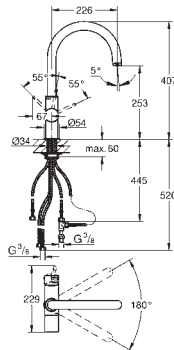

GROHE Blue Single-lever sink mixer 1/2" Bi-Flow
C-spout
single hole installation
GROHE SilkMove 46 mm ceramic cartridge
GROHE StarLight chrome finish
metal lever
adjustable flow rate limiter
swivel tubular spout
separate inner water ways for filtered and non-filtered water
with integrated drinking water outlet
with ceramic headpart to shut off drinking water
mousseur
flexible connection hoses
filter for drinking water not included in delivery
this product contains built-in LED lamps, which cannot be changed: energy efficiency class: A+

31 299 001 chrome 727.00
31 299 DC1 supersteel 858.00