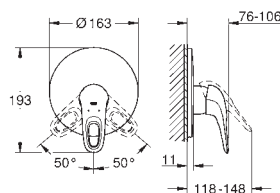

19 507 LS3 **moon white/chrome** 168.00

Eurostyle
Single-lever shower mixer
set for final installation for
35 501 000
without concealed body
GROHE StarLight chrome finish
GROHE QuickFix covered fixation
loop metal lever
escutcheon- and shaft-sealing
metal wall escutcheon

35 501 000 **chrome** 100.00

GROHE Rapido E Universal single-lever mixer for concealed installation