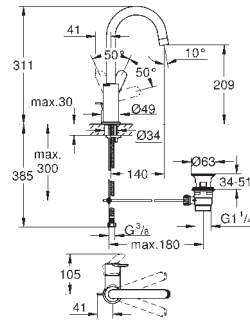

23 760 000 **chrome** **91.00**

BauEdge
Single-lever basin mixer 1/2"
L-Size
single hole installation
metal lever
GROHE Longlife 28 mm ceramic cartridge
GROHE StarLight chrome finish
GROHE EcoJoy mousseur 5.7 l/min
rapid installation system
swivel tubular spout
plastic pop-up waste set 1 1/4"
flexible connection hoses