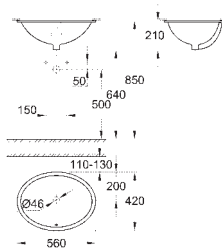

39 423 000

alpine white

66.49

Universal tap Undercounter wash basin 55
installation from below with overflow
560 x 420 mm
vitreous china
18 pieces per pallet

new