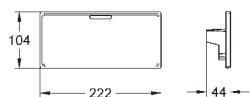

18 700 000 daVinci satin white 40.00

GROHE EasyReach tray
for Grohtherm Cube
removable for easy cleaning
da Vinci satin white finish
- exposed thermostatic shower mixer
with centre distance 150 mm
- exposed thermostatic bath mixer
with centre distance 150 mm