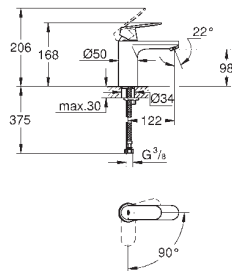

23 376 00E

chrome

102.00

Eurosmart Cosmopolitan
Single-lever basin mixer 1/2"

S-Size
single hole installation

metal lever
GROHE SilkMove ES 35 mm ceramic cartridge
with energy saving function via cold start
adjustable flow rate limiter
adjustable minimum flow rate
approx. 2.5 l/min
temperature limiter
GROHE StarLight chrome finish
GROHE EcoJoy mousseur 5.7 l/min
GROHE QuickFix installation system
with centering support
smooth body
flexible connection hoses