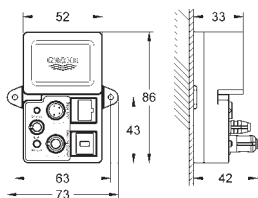

bluetooth transmitter power supply: 12 V

bluetooth transmitter frequency: 2.4 GHz

Bluetooth range (max. 10 m) varies depending on used

materials and walls between transmitter and receiver

requires Base Unit Box 2.0 Bluetooth (36 397 000) – to be ordered separately

bluetooth-enabled device (bluetooth V2.1 or higher) necessary

System requirements

Android

operating system: as of release 2.3.3

pixel density: 160 dpi minimum

display resolution: 320 x 470 pixels per inch

System requirements

Apple

iPod touch 4/5, iPhone 4/5, iPad/ iPad mini**

Apple operating system: as of release iOS 6.0 and above

Mobile devices and GROHE SPA F-digital deluxe App*** are not included in delivery and have to be ordered separately via an authorised Apple store/store/iTunes or Google Play store.

* The Bluetooth word mark and logos are registered trademarks owned by Bluetooth SIG, Inc. and any use of such marks by Grohe AG is under license. Other trademarks and trade names are those of their respective owners.

** Apple, the Apple logo, iPod, iPod Touch, iPhone and iTunes are trademarks of Apple Inc., registered in the U.S. and other countries. Apple is not responsible for the function of this device or its compliance with safety and regulatory standards.

*** Available for free via iTunes app or Google Play store.