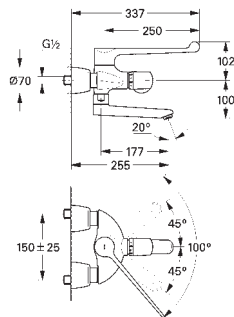

34 020 000

chrome

945.00

Grotherm Ergomix
Thermostatic basin mixer 1/2"
for elbow lever action
wall mounted
metal lever 250 mm
swivel area 100°
metal stop
Ceramic headpart 1/2"
wax thermoelement
temperature scale handle with
pre-adjustable safety stop between
35°C and 45°C
arrangement to make the thermal
disinfection easier
swivel cast spout
laminar flow straightener 9 l/min.
lockable stop ring
built-in non return valves
dirt strainers
projection 255 mm
covered S-unions
lockable
GROHE StarLight chrome finish