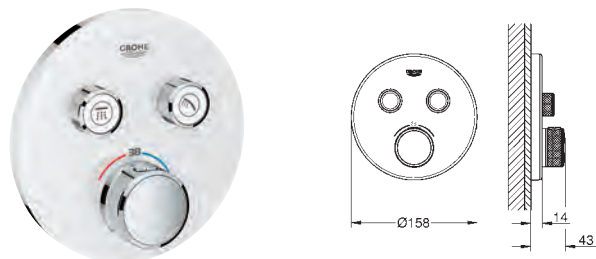

outlet B/C = 29 l/min

GROHE GROHTHERM SMARTCONTROL

Ref. No. Colour Price netto (€)

29 151 LSO moon white 586.00

Grotherm SmartControl
Thermostat for concealed installation with 2 valves
set for final installation for
GROHE Rapido SmartBox 35 600 000
metal wall escutcheon with **GROHE QuickFix**
(covered escutcheon and shaft sealing, covered
fixing), retroactively 6° adjustable
GROHE StarLight finish
GROHE SmartControl push for ON-OFF, turn for
volume adjustment from EcoJoy to full flow, exchangeable symbols
GROHE TurboStat compact cartridge
with wax thermoelement
GROHE SafeStop at 38°C
GROHE SafeStop Plus optional temperature limiter at 43°C included
built-in non return valves and dirt strainers
multiple outlets can be run simultaneously
cover plate in moon white acrylic glass
without roughing-in-set
flow performance:
outlet B = 24 l/min
outlet C = 26 l/min