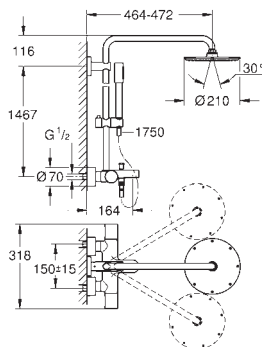

27 641 000

chrome

1,120.00

Rainshower System 210

Shower system with bath thermostat for wall mounting

consisting of:

horizontal swivable 450 mm shower arm
exposed thermostat with
Aquadimmer function

allows change between:

Head shower Rainshower Cosmopolitan 210 (28 373 000)
with ball joint, rotation angle $\pm 15^\circ$
bath inlet
separate diverter for hand shower Sena (28 341 000)
adjustable in height with gliding element (12 140 000)
metal shower hose 1750 mm (27 178 000)

GROHE EcoJoy 9,5 l/min flow limiter

GROHE TurboStat compact cartridge

with wax thermoelement

GROHE SafeStop at 38°C

GROHE SafeStop Plus optional temperature limiter at 43°C included

GROHE CoolTouch

GROHE DreamSpray perfect spray pattern

GROHE StarLight chrome finish

SpeedClean anti-lime system

Inner WaterGuide for a longer life

**suitable for instantaneous heaters
from 18 kW/h**

minimum flow rate 7 l/min.

min. recommended pressure 1.0 bar