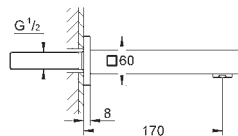

13 303 000

chrome

118.00

Eurocube
Bath spout
wall mounted
GROHE StarLight chrome finish
mousseur
male thread 1/2"
projection 170 mm
min. recommended pressure 1.0 bar