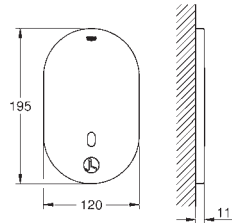

GROHE BLUETOOTH MONITORING

Ref. No.

Colour

Price netto (€)

36 415 000

chrome

610.00

**Eurosmart Cosmopolitan E Bluetooth
Infra-red electronic for concealed shower thermostat**

with infrared sensor and Bluetooth module for bi-directional communication for monitoring, configuration and service purpose with transformer 100-240 V AC, 50-60 Hz, 6.75 V DC for concealed installation box 36 416 000

GROHE StarLight finish

chrome escutcheon with Bluetooth 4.0* for wireless data communication for Apple** and Android devices Bluetooth range (max. 10 m) varies depending on used materials and walls between transmitter and receiver

monitoring

password protected products app detects all Bluetooth products in range auto flush cycles and timing last auto flush usage per day / 30 days thermal disinfection cycles and timings last disinfection

configuration

shut off delay auto flush thermal disinfection cleaning mode

2 on/off timers identification by name

service

send and save 3 profiles reset to factory or user settings hard and software version CE approved

36 416 000

chrome

587.00