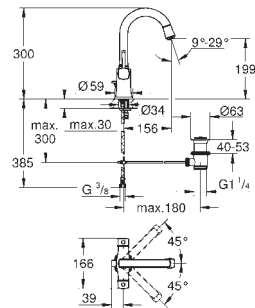

21 107 000	chrome	413.00
21 107 IGO	chrome/gold	537.00

Grandera
Two-handle basin mixer, 1/2"
L-Size
single hole installation
valves hot/cold with ceramic headparts 1/2" - 90°
GROHE StarLight chrome finish
GROHE EcoJoy technology for less water and perfect flow
GROHE AquaGuide adjustable mousseur 5.7 l/min
swivel spout
pop-up waste set 1 1/4"
flexible connection hoses
min. recommended pressure 1.0 bar