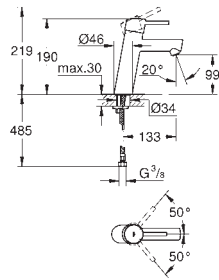

Ref. No. Colour Price netto (€)

23 451 001 chrome 141.00

Concetto
Single-lever basin mixer 1/2"
M-Size
single hole installation
metal lever
GROHE SilkMove 28 mm ceramic cartridge
with temperature limiter
GROHE StarLight chrome finish
GROHE EcoJoy SpeedClean mousseur 5.7 l/min
GROHE QuickFix rapid installation system
smooth body
flexible connection hoses
min. recommended pressure 1.0 bar