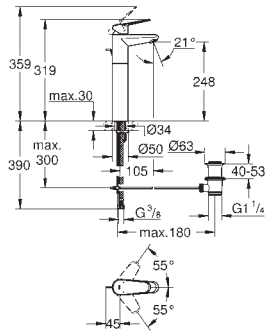

GROHE EURODISC COSMOPOLITAN

Ref. No. Colour Price netto (€)

23 055 002 chrome 225.00

Eurodisc Cosmopolitan
Single-lever basin mixer 1/2"
XL-Size
single hole installation
metal lever
for free-standing basins
GROHE SilkMove 35 mm ceramic cartridge
adjustable flow rate limiter
adjustable minimum flow rate
approx. 2.5 l/min
GROHE StarLight chrome finish
GROHE QuickFixPlus installation
system with centering support
mousseur
pop-up waste set 1 1/4"
flexible connection hoses
optional temperature limiter ref. no. 46 375 000
acoustic group I in accordance with DIN 4109