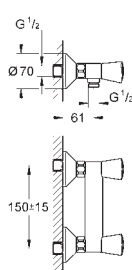

26 317 001

chrome

106.00

Costa S
Shower mixer 1/2"
wall mounted
metal handles
heat-insulated
screwable
Carbodur headpart
shower connection 1/2"
S-unions
GROHE StarLight chrome finish