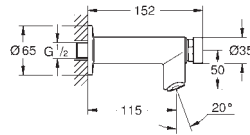

36 266 000 chrome 97.00

**Euroeco Cosmopolitan T
Self-closing pillar tap 1/2"**
wall mounted
marking: blue/red
GROHE StarLight chrome finish
GROHE EcoJoy technology for less water and perfect flow
flow limiter 5.7 l/min
escutcheon