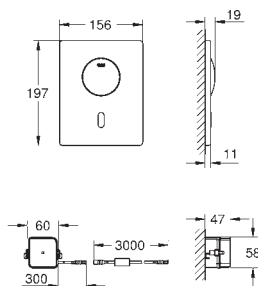

Tectron Skate

Infra-red electronic for WC flushing cistern

with additional manual actuation

with infrared sensor for bi-directional communication for monitoring, configuration and service purpose

with transformer 100-230 V AC, 50-60 Hz, 6 V DC

for single flush actuation

for flushing cistern GD 2

servo motor
concealed installation
hidden fixing screws
front plate 156 x 197 mm

7 pre-set programs:

auto flush

cleaning mode

pre-flush on/off

additional functions and precise settings

by remote control 36 407

adjustable flush (3 - 9 l) by hand and remote

CE approved

38 393 SD1

stainless steel

597.00