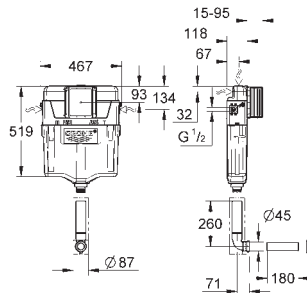

GROHE FLUSHING CISTERNS

Ref. No.

Colour

Price netto (€)

38 987 000

chrome

*

Flushing cistern GD 2

6 l flush

adjustment ex factory 6 l and 3 l

pneumatic discharge valve offering 3 modes of

operation: dual flush or start/stop or single flush

water supply from left/right/back or top

low noise (group I acc. to

German Noise Specification)

insulated against condensation

1/2" water supply connection including

integrated angle valve and push fit

flexible hose union

no tools required for the installation

of the inspection shaft incl. protection

during construction phase

for vertical or horizontal use

flush pipe insulated against condensation

fixing brackets

without wall plate/actuation

GROHE EcoJoy technology for less water and perfect flow

with inlet pipe and connector

for mounting of small flush plates please order

revision shaft 40 911 000 (sold separately)