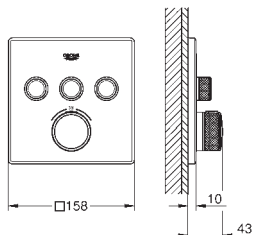

GROHE GROHTHERM SMARTCONTROL

Ref. No. Colour Price netto (€)

29 126 000 chrome 500.00

Grotherm SmartControl
Thermostat for concealed installation with 3 valves
set for final installation for
GROHE Rapido SmartBox 35 600 000
metal wall escutcheon with **GROHE QuickFix**
(covered escutcheon and shaft sealing, covered
fixing), retroactively 6° adjustable
GROHE StarLight chrome finish
GROHE SmartControl push for ON-OFF, turn for
volume adjustment from EcoJoy to full flow, exchangeable symbols
GROHE TurboStat compact cartridge
with wax thermoelement
GROHE SafeStop at 38°C
GROHE SafeStop Plus optional temperature limiter at 43°C included
built-in non return valves and dirt strainers
multiple outlets can be run simultaneously
without roughing-in-set
flow performance:
outlet A = 23 l/min
outlet B = 27 l/min
outlet C = 23 l/min

29 127 000 chrome 305.00