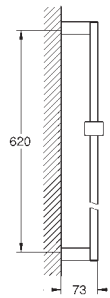

27 702 000 chrome 82.00
ditto, with non-restricted flow

27 892 000 chrome 187.00

**Euphoria Cube
Shower rail, 600 mm**
with wall holders, glide element and swivel holder
GROHE StarLight chrome finish

27 841 000 chrome 197.00
ditto, 900mm