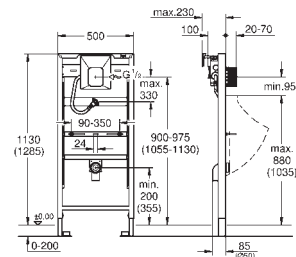

Rapid SL for urinal
with GROHE Rapido U
for manual actuation or Tectron
infra-red electronic 6 V or 230 V
1.13 and 1.30 m installation height
for on-the-wall installations or studded walls
powder coated steel frame, self-supporting
for dry-cladding, completely pre-assembled
height adjustable fitting connections
quick adjustment, lockable
fixing material
TÜV approved
HT-outlet bend Ø 50 mm
inlet connection and inlet connecting set
fixing bolts M8, with fixing device for the ceramic
water group with stop valve
flow pressure min 0.5 bar
operating pressure max 10 bar
flush aid
functional unit checked ex factory
water supply connections 1/2" outer thread
connecting box for mains supply 230 V
installation box with gasket
Shortable inspection shaft incl. protection
during construction phase for sets for final
installation with dimensions 116 x 144 mm
accessories for on-the-wall installation

39 376 000

chrome

282.00