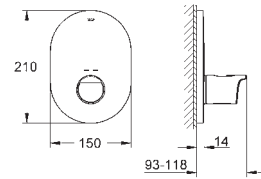

Grotherm 2000
Central thermostatic mixer
set for final installation for GROHE Rapido T 35 500 000 wall escutcheon with **GROHE QuickFix** (covered escutcheon- and shaft sealing, covered fixing)
GROHE StarLight chrome finish
GROHE Aqua Paddle ergonomically shaped handles
GROHE SafeStop at 38°C
GROHE SafeStop Plus optional temperature limiter at 43°C included without concealed body

35 500 000 chrome 239.00
GROHE Rapido T Universal thermostatic mixer for concealed installation

34 631 000 chrome 893.00