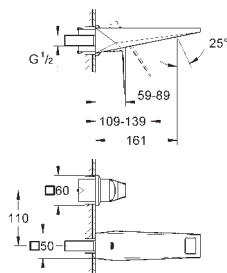

19 781 000	chrome	660.00

Allure Brilliant
Two-hole basin mixer
S-Size
wall mounted
without concealed body
set for final installation for
23 200 000
GROHE StarLight chrome finish
GROHE EcoJoy 5.0 l/min. flow limiter
spout with integrated mousseur
centre distance 110 mm
projection 161 mm
min. recommended pressure 1.0 bar

19 783 000	chrome	740.00
ditto, projection 210 mm