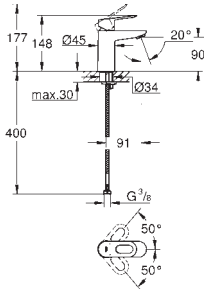

23 337 000 **chrome** **73.00**
BauLoop
Single-lever basin mixer 1/2"
S-Size
single hole installation
metal lever
GROHE Longlife 28 mm ceramic cartridge
GROHE StarLight chrome finish
GROHE EcoJoy technology for less water and perfect flow
GROHE EcoJoy mousseur 5.7 l/min
rapid installation system
smooth body
flexible connection hoses
min. recommended pressure 1.0 bar