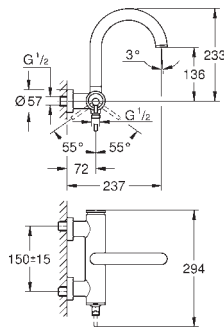

32 650 003 chrome *
32 650 DC3 supersteel *
32 650 AL3 brushed hard graphite *

Atrio
Single-lever shower mixer 1/2"
wall mounted
GROHE SilkMove 35 mm ceramic cartridge
GROHE StarLight chrome finish
adjustable flow rate limiter
shower bottom outlet 1/2"
with integrated non return-valve
covered S-unions
protected against backflow

new