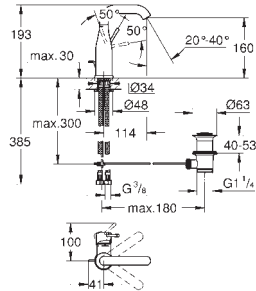

Ref. No.	Colour	Price netto (€)
23 462 001	chrome	181.00
23 462 DC1	supersteel	235.00
23 462 BE1	polished nickel	220.00
23 462 EN1	brushed nickel	220.00
23 462 GL1	cool sunrise	220.00
23 462 GN1	brushed cool sunrise	220.00
23 462 DA1	warm sunset	220.00
23 462 DL1	brushed warm sunset	220.00
23 462 A01	hard graphite	220.00
23 462 AL1	brushed hard graphite	220.00

Essence
Single-lever basin mixer 1/2"
M-Size
single hole installation
metal lever
GROHE SilkMove 28 mm ceramic cartridge with temperature limiter
GROHE StarLight chrome finish
GROHE EcoJoy mousseur 5.7 l/min
GROHE AquaGuide adjustable mousseur
GROHE QuickFix Plus installation system
swivel spout with mousseur and stop limiter
pop-up waste set 1 1/4"
flexible connection hoses
min. recommended pressure 1.0 bar

23 480 001	chrome	168.00

Essence
Single-lever basin mixer 1/2"
M-Size
single hole installation
metal lever
GROHE SilkMove 28 mm ceramic cartridge with temperature limiter
GROHE StarLight chrome finish
GROHE EcoJoy mousseur 5.7 l/min
GROHE AquaGuide adjustable mousseur
GROHE QuickFix Plus installation system
swivel spout with mousseur and stop limiter
retractable chain
flexible connection hoses