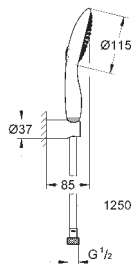

27 839 000 chrome 106.00

Power&Soul 115
Wall holder set 2 sprays
consisting of:
Hand shower Power&Soul 115 (27 671 000)
wall shower holder (27 056 000)
Silverflex shower hose 1 250 mm (28 362)
GROHE DreamSpray perfect spray pattern
GROHE StarLight chrome finish
SpeedClean anti-lime system
Inner WaterGuide for a longer life
Twistfree to prevent hose from twisting
suitable for instantaneous heater
min. recommended pressure 1.0 bar