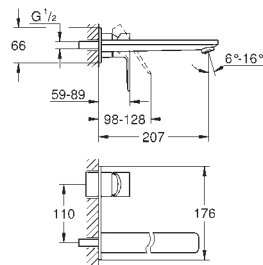

23 444 001 **chrome** 233.00
23 444 DC1 **supersteel** 303.00

Lineare
Two-hole basin mixer
L-Size
wall mounted
set for final installation for
23 571 000
without concealed body
metal escutcheon
metal lever
GROHE StarLight chrome finish
GROHE EcoJoy mousseur 5.7 l/min
GROHE AquaGuide adjustable mousseur
centre distance 110 mm
projection 207 mm
min. recommended pressure 1.0 bar