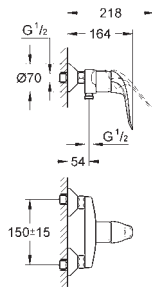

GROHE EUROECO SPECIAL

Ref. No. Colour Price netto (€)

32 780 000 chrome 123.00

Euroeco Special
Single-lever shower mixer 1/2"
wall mounted
GROHE StarLight chrome finish
GROHE SilkMove 46 mm ceramic cartridge
GROHE EcoJoy technology for less water and perfect flow
adjustable flow rate limiter
adjustable temperature limiter
adjustable minimum flow rate
approx. 2.5 l/min
shower bottom outlet 1/2"
integrated non-return valve
metal lever, lever length 120 mm
S-unions
protected against backflow
without shower set

32 781 000 chrome 154.00
ditto, with lockable S-unions

32 783 000 chrome 145.00