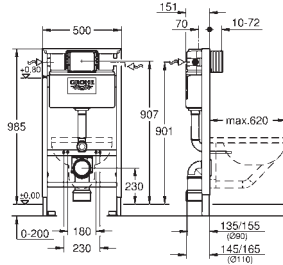

GROHE RAPID SL FOR WC

Ref. No.

Colour

Price netto (€)

38 525 001

chrome

304.00

**Rapid SL for WC
with flushing cistern 6 - 9 l
1.00 m installation height**

for on-the-wall installations or studded walls
powder coated steel frame, self-supporting
for dry-cladding, completely pre-assembled
with fixed connections
quick adjustment, lockable
fixing material

TÜV approved
2 WC fixing bolts
fixing device for ceramic
WC ceramics with small bearing area (less than 205 mm)
require additional accessory 38 779 000
distance of fixing bolts 180/230 mm
outlet bend Ø 90 mm

depth adjustable
reducer Ø 90/110 mm
inlet and outlet connecting set

flushing cistern 6 - 9 l
pneumatic discharge valve offering 3 modes of
operation: dual flush or start/stop or single flush
front or top actuation

water supply from left/right or back
low noise (group I acc. to
German Noise Specification)
insulated against condensation
1/2" water supply connection including
integrated angle valve and push fit
flexible hose union

Shortable inspection shaft incl. protection
during construction phase

without accessories for on-the-wall installation

without wall plate/actuation

GROHE EcoJoy technology for less water and perfect flow

38 622 001

chrome

*