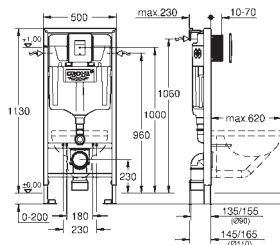

38 827 000

chrome

378.00

Rapid SL 5-in-1 set for WC

flushing cistern GD 2

1.13 m installation height

for on-the-wall installations or studded walls

powder coated steel frame, self-supporting

for dry-cladding, completely pre-assembled

with fixed connections

quick adjustment, lockable

fixing material

TÜV approved

2 WC fixing bolts

fixing device for ceramic

WC ceramics with small bearing area (less than 205 mm)

require additional accessory 38 779 000

distance of fixing bolts 180/230 mm

outlet bend Ø 90 mm

depth adjustable

reducer Ø 90/110 mm

inlet and outlet connecting set

flushing cistern GD 2, 6 - 9 I

adjustment ex factory 6 l and 3 l

pneumatic discharge valve offering 3 modes of

operation: dual flush or start/stop or single flush

water supply from left/right or back

low noise (group I acc. to

German Noise Specification)

insulated against condensation

1/2" water supply connection including

integrated angle valve and push fit

flexible hose union

no tools required for the installation

of the inspection shaft incl. protection

during construction phase

for vertical or horizontal use

accessories for on-the-wall installation

with **GROHE Fresh** retrofit set

for chlorine-free tabs only

including wall plate Skate Cosmopolitan

vertical and horizontal installation

156 x 197 mm, chrome

made of ABS

GROHE StarLight chrome finish

WC set for noise protection