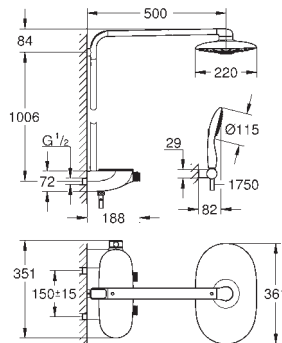

26 250 LS0

moon white

1,280.00

Rainshower System SmartControl 360 DUO Shower system with thermostat for wall mounting

consisting of:

horizontal 500 mm shower arm
exposed SmartControl thermostat
allows change between:
head shower Rainshower 360 DUO, spray plate white
GROHE PureRain/GROHE Rain O² spray* and TrioMassage
hand shower Power&Soul 115, spray plate white (27 671 LS0)
hand shower wall holder (27 055 000)
Silverflex shower hose 1750 mm (28 388 000)
minimum flow rate 10 l/min.

GROHE DreamSpray perfect spray pattern

GROHE StarLight chrome finish

GROHE CoolTouch no risk of scalding

GROHE TurboStat compact cartridge

with wax thermoelement

GROHE EcoJoy technology for less water and perfect flow

GROHE SafeStop at 38°C

GROHE SafeStop Plus optional temperature limiter at 43°C included

GROHE SmartControl push for ON-OFF, turn for

volume adjustment from EcoJoy to full flow

GROHE EasyReach shower tray

SpeedClean anti-lime system

Inner WaterGuide for a longer life

suitable for instantaneous heaters

from 18 kW/h

Twistfree to prevent hose from twisting

* to be decided at first installation; factory default

setting: GROHE PureRain

In case of a 160 cc thermostat you need to purchase one of the following wall fixation sets for installation: 125356, 125357