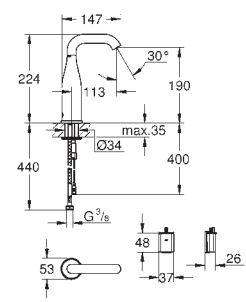

Essence E

Infra-red electronic basin tap 1/2" without mixing device

with infrared sensor for bi-directional communication for monitoring, configuration and service purpose for cold or premixed water

6 V lithium-battery, type CR-P2

battery lifetime: approx. 7 years (150 actuations a day)

GROHE StarLight chrome finish adjustable swivel area 0° / 150° / 360°

laminar spray regulator 5.0 l/min

flexible connection hose

dirt strainer

with integrated solenoid valve

external battery

rapid installation system

multistage battery status display

7 pre-set programs:

auto flush

thermal disinfection

cleaning mode

additional functions and precise settings

by remote control 36 407

CE approved

acoustic group I in accordance with DIN 4109

type of protection faucet IP 59K

min. recommended pressure 1.0 bar