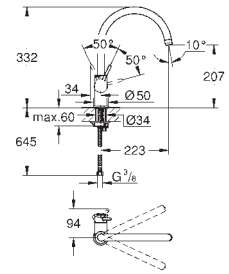

31 535 000 **chrome** **91.00**
BauClassic
Single-lever sink mixer 1/2"
high spout
single hole installation
GROHE StarLight finish
GROHE Longlife 28 mm ceramic cartridge
spout with mousseur
swivel tubular spout
swivel area 360°
flexible connection hoses
rapid installation system
Min. recommended pressure 0.1 bar