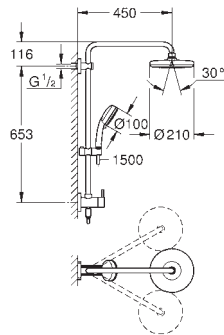

Price netto (€)

new

26 190 001

chrome

511.00

Retrofit System 210 Shower system with diverter for wall mounting

consisting of:

horizontal swivable 450 mm shower arm