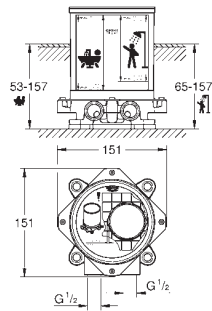

45 984 001 **chrome** 433.00

Rough-in set 1/2"
for floor-mounted bath mixers/spouts and shower mixers
without finishing trim set
installation plate with 360° horizontal and 3° vertical adjustment
installation depth 53-157 mm for bath mixers/spouts, depth compensation 104 mm
installation depth 65-157 mm for shower mixers, depth compensation 92 mm
two 1/2" female connections (hot/cold supplies)
flushing plug
gasket
fixing material