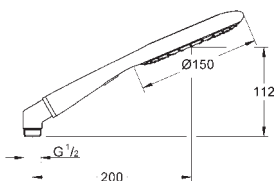

27 637 000 chrome/misty slate 90.00

Rainshower Icon 150
Hand shower 2 sprays
Rain, SmartRain
eco function (reduction of flow rate)
metal elbow adapter for the combination of hand showers with shower hoses
GROHE EcoJoy technology for less water and perfect flow
GROHE DreamSpray perfect spray pattern
GROHE StarLight chrome finish
SpeedClean anti-lime system
Inner WaterGuide for a longer life
universal mounting system, fitting all standard shower hoses
suitable for instantaneous heater