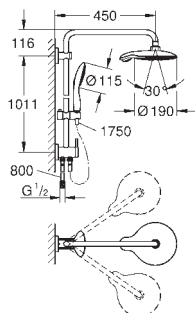

GROHE EUPHORIA SYSTEM

Ref. No.

Colour

Price netto (€)

27 911 000

chrome

541.00

Euphoria Power&Soul System 190 Shower system with diverter for wall mounting

consisting of:
horizontal swivable 450 mm shower arm
change between hand and head shower
by diverter
Power&Soul head shower (27 766 000)
with ball joint
rotation angle $\pm 15^\circ$
Hand shower Power&Soul 115 (27 671 000)
adjustable in height with gliding element (12 140 000)
Silverflex shower hose 1750 mm (28 388 000)
Silverflex shower hose 800 mm
connection to water supply with 1/2"-thread of
the 800 mm shower hose to faucet / wall union
GROHE DreamSpray perfect spray pattern
GROHE One-click showering
spray selection via push of a button
GROHE StarLight chrome finish
SpeedClean anti-lime system
Inner WaterGuide for a longer life
Twistfree to prevent hose from twisting
**suitable for instantaneous heaters
from 18 kW/h**
minimum flow rate 7 l/min.
min. recommended pressure 1.0 bar

27 696 000

chrome

670.00