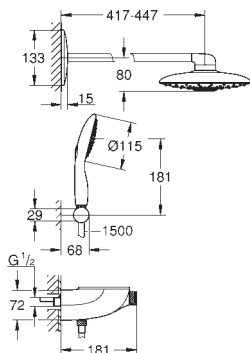

26 443 LS0

moon white

1,280.00

Rainshower System SmartControl 360 DUO
Combi shower system with thermostat, exposed/concealed

consisting of:

exposed/concealed SmartControl thermostat
allows change between:

head shower Rainshower 360 DUO with horizontal
450 mm shower arm, spray plate white
GROHE PureRain/GROHE Rain O² spray* and TrioMassage
hand shower Power&Soul 115, spray plate white (27 671 LS0)
hand shower wall holder (27 055 000)
Silverflex shower hose 1.500 mm (28 364)
minimum flow rate 10 l/min.

GROHE DreamSpray perfect spray pattern

GROHE StarLight chrome finish

GROHE CoolTouch no risk of scalding

GROHE TurboStat compact cartridge

with wax thermoelement

GROHE EcoJoy technology for less water and perfect flow

GROHE SafeStop at 38°C

GROHE SafeStop Plus optional temperature limiter at 43°C included

GROHE SmartControl push for ON-OFF, turn for

volume adjustment from EcoJoy to full flow

GROHE EasyReach shower tray

SpeedClean anti-lime system

Inner WaterGuide for a longer life

Twistfree to prevent hose from twisting

requires rough-in set 26 264 001 and concealed unit

26 449 000 – all to be ordered separately

* to be decided at first installation; factory default
setting: GROHE PureRain