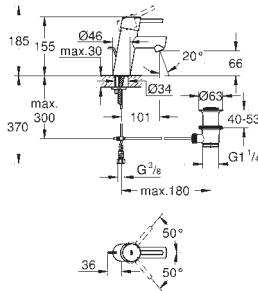

32 204 10E **chrome** **138.00**
Concetto
Single-lever basin mixer 1/2"
S-Size
single hole installation
metal lever
GROHE SilkMove 28 mm ceramic cartridge
temperature limiter
GROHE StarLight chrome finish
GROHE EcoJoy SpeedClean mousseur 5.7 l/min
GROHE QuickFix installation system
with centering support
pop-up waste set 1 1/4"
flexible connection hoses
acoustic group I in accordance with DIN 4109

32 204 001 **chrome** **138.00**
ditto, with non-restricted flow