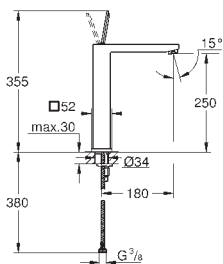

23 661 000

chrome

314.00

Eurocube Joy
Single-lever basin mixer 1/2"
XL-Size

single hole installation

metal lever

for free-standing basins

GROHE FeatherControl Joystick cartridge

GROHE StarLight chrome finish

GROHE EcoJoy SpeedClean mousseur 5.7 l/min

GROHE QuickFix Plus installation system

smooth body

flexible connection hoses