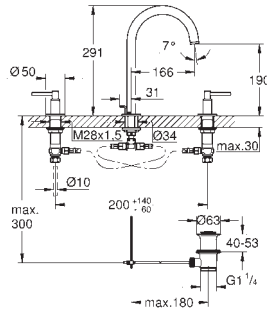

new

20 009 003
20 009 DC3
20 009 AL3

chrome *
supersteel *
brushed hard graphite *

Atrio
Three-hole basin mixer 1/2"
M-Size

ceramic headparts 1/2", 90°
GROHE StarLight chrome finish
GROHE EcoJoy 5.7 l/min laminar mousseur
swivel tubular spout
with mousseur and stop limiter
pop-up waste set 1 1/4"
flexible connection hoses between spout and side valves
with lever handles
Two different sets of caps included. One set with „H“ and „C“ marking, one set without marking.

new