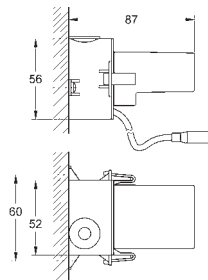

Plug power supply 110-240 V
operating voltage 6 V
cable length 400 mm

65 790 000 chrome 60.00