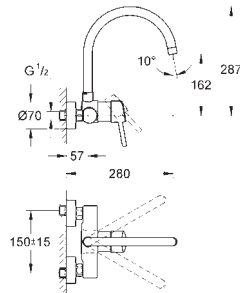

32 667 001

chrome

170.00

Concetto
Single-lever sink mixer 1/2"
wall mounted
GROHE StarLight finish
GROHE SilkMove 46 mm ceramic cartridge
mousseur
adjustable flow rate limiter
swivel tubular spout
swivel area 360°
projection 223 mm
S-unions