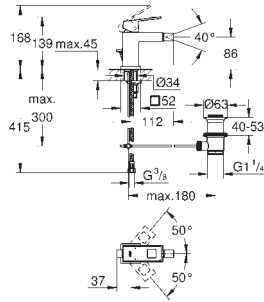

GROHE EUROCUBE

Ref. No.

Colour

Price netto (€)

23 138 000

chrome

209.00

Eurocube
Single-lever bidet mixer 1/2"
S-Size
single hole installation
metal lever
GROHE SilkMove 28 mm ceramic cartridge
temperature limiter
GROHE StarLight chrome finish
GROHE QuickFix Plus installation system
ball-joint mousseur
pop-up waste set 1 1/4"
flexible connection hoses