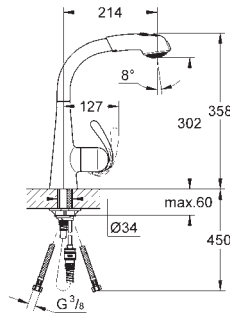

Zedra
Single-lever sink mixer 1/2"
single hole installation
GROHE StarLight finish
GROHE SilkMove 46 mm ceramic cartridge
pull-out dual spray control -
switches back and forth between
regular flow and spray
diverter: mousseur/**SpeedClean** shower jet
automatic return to mousseur
adjustable flow rate limiter
swivel tubular spout
swivel area 360°
protected against backflow
flexible connection hoses
rapid installation system

30 026 000 chrome 318.00
30 026 SD0 stainless steel 485.00