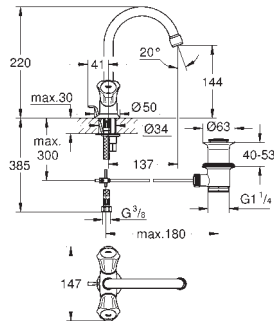

21 375 001

chrome

127.00

Costa L
One-hole basin mixer, 1/2"
metal handles
heat-insulated
screwable
Longlife-headpart
swivel tubular spout with mousseur
pop-up waste set 1 1/4"
flexible connection hoses
GROHE StarLight chrome finish