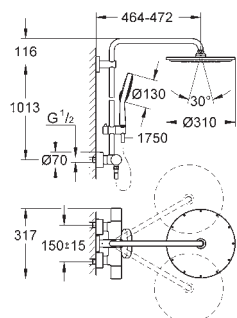

GROHE RAINSHOWER SYSTEM

Ref. No.

Colour

Price netto (€)

27 968 000

chrome

1,120.00

Rainshower System 310

Shower system with thermostat for wall mounting

consisting of:

horizontal swivable 450 mm shower arm
exposed thermostat with
Aquadimmer function

allows change between:

Rainshower Cosmopolitan 310 head shower (27 477 000)
with ball joint

rotation angle $\pm 15^\circ$

Hand shower Power&Soul Cosmopolitan 130 (27 664 000)

adjustable in height with gliding element (12 140 000)

Silverflex shower hose 1750 mm (28 388 000)

GROHE TurboStat compact cartridge

with wax thermoelement

GROHE SafeStop at 38°C

GROHE SafeStop Plus optional temperature limiter at 43°C included

GROHE CoolTouch no risk of scalding

GROHE DreamSpray perfect spray pattern

GROHE One-Click Showering spray selection

with one click

GROHE StarLight chrome finish

SpeedClean anti-lime system

suitable for instantaneous heaters

from 18 kW/h

minimum flow rate 7 l/min.

min. recommended pressure 1.0 bar