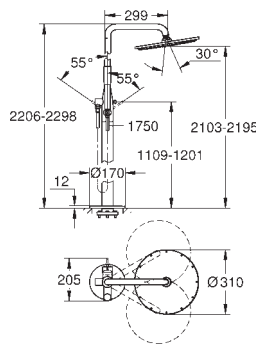

23 741 001 chrome 2,020.00

23 741 DC1 supersteel 2,630.00

Essence
Single-lever free-standing shower mixer 1/2"
floor-mounted
set for final installation for 45 984 001
without roughing-in-set
GROHE SilkMove 35 mm ceramic cartridge with temperature limiter
GROHE StarLight chrome finish
automatic diverter:
head shower/hand shower
360° horizontal swivable shower arm
integrated non-return valve in the shower outlet 1/2"
with shower holder
Rainshower Cosmopolitan 310 head shower 9.5 l/min (27 477 000)
with ball joint
rotation angle ± 15°
GROHE DreamSpray perfect spray pattern
SpeedClean anti-lime system
hand shower Euphoria Cosmopolitan Stick (27 806 000) 7.6 l/min.
Silverflex shower hose 1750 mm (28 388 000)
protected against backflow
min. recommended pressure 1.0 bar