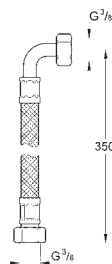

45 704 000

chrome

32.00

Flexible connection hose
300 mm
3/8" x 3/8"

43 813 000

chrome

152.00

Cartridge
for Contromix Surf/Public