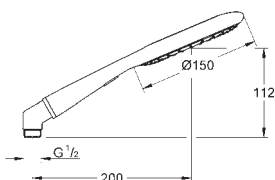

27 639 000 chrome/frosted granite 90.00

Rainshower Icon 150
Hand shower 2 sprays
Rain, SmartRain
eco function (reduction of flow rate)
metal elbow adapter for the combination of hand showers with shower hoses
GROHE EcoJoy technology for less water and perfect flow
GROHE CoolTouch
GROHE DreamSpray perfect spray pattern
GROHE StarLight chrome finish
SpeedClean anti-lime system
Inner WaterGuide for a longer life
universal mounting system, fitting all standard shower hoses
suitable for instantaneous heater