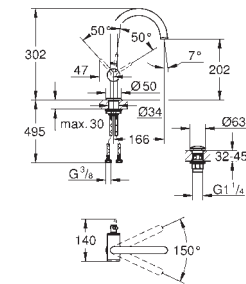

32 043 003
32 043 DC3
32 043 AL3

chrome
supersteel
brushed hard graphite

*
*
*

Atrio
Single-lever basin mixer 1/2"
M-Size
single hole installation
GROHE SilkMove 28 mm ceramic cartridge
GROHE StarLight chrome finish
GROHE EcoJoy 5.7 l/min laminar mousseur
swivel tubular C-spout with mousseur
stop limiter
Push-open waste set 1 1/4"
flexible connection hoses

new