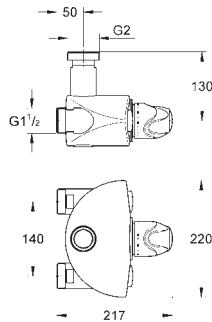

35 087 000 chrome 1,250.00

Grotherm XL
Thermostatic mixer 1 1/4"
wall mounted
range of use 9l/min to 140l/min
wax thermoelement
temperature scale handles with pre-adjustable safety stop between 33°C and 43°C
arrangement to make the thermal disinfection easier
built-in non return valves and dirt strainers as compact service units
connecting thread 1 1/2"
outlet thread 2"
changeable top/bottom outlet
without connection unions
GROHE StarLight chrome finish
min. recommended pressure 1.0 bar