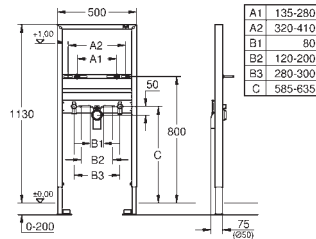

38 554 001

chrome

144.00

Rapid SL for wash basin
for single hole installation
1.13 m installation height

for on-the-wall installations or studded walls
powder coated steel frame, self-supporting
for dry-cladding, completely pre-assembled
with fixed connections
quick adjustment, lockable
fixing material
TÜV approved
wash basin fixing bolts M10 with
fixing device for ceramic
variable distance of fixing bolts
HT-outlet bend Ø 50 mm
seal Ø 32 mm
2 noise protected fitting connections 1/2"

without accessories for on-the-wall installation