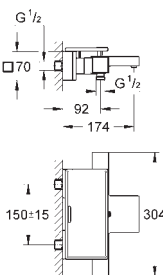

Grotherm Cube
Thermostatic bath mixer 1/2"
wall mounted
GROHE StarLight chrome finish
GROHE SafeStop at 38°C
GROHE SafeStop Plus optional temperature limiter at 43°C included
GROHE TurboStat compact cartridge
with wax thermoelement
integrated mixed water shut off
GROHE AquaDimmer Eco with multiple function:
- integrated GROHE EcoButton (economy button with economy stop for shower)
- flow control
- diverter: bath/shower
shower bottom outlet 1/2"
flow straightener
built-in non return valves
dirt strainers
protected against backflow
covered S-unions
GROHE EasyReach shower tray (18 700 000)
removable for easy cleaning
da Vinci satin white finish
GROHE EcoJoy technology for less water and perfect flow