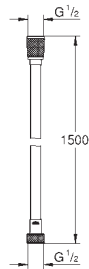

GROHE SHOWER HOSES

Ref. No. Colour Price netto (€)

26 346 000	chrome	21.24
Silverflex Longlife Shower hose 1500		
1500 mm smooth surface for easy cleaning Longlife strengthened model tensile strength 500 N pressure resistance up to 12 bar heat resistance 75°C		
AntiFold bendproof universal connection G 1/2" x 1/2" Rotation cone for Twistfree-function GROHE StarLight chrome finish blister packaging		
26 335 000	chrome	19.16
ditto, 1.250 mm		
26 334 000	chrome	17.08
ditto, 1.000 mm