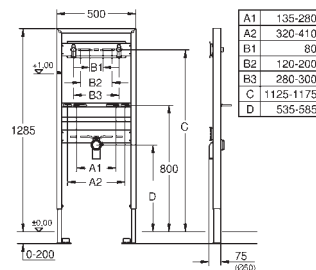

Rapid SL for wash basin

for wall mounted fittings
1.30 m installation height
for on-the-wall installations or studded walls
powder coated steel frame, self-supporting
for dry-cladding, completely pre-assembled
with fixed connections
quick adjustment, lockable
fixing material
TÜV approved
wash basin fixing bolts M10 with
fixing device for ceramic
variable distance of fixing bolts
HT-outlet bend Ø 50 mm
seal Ø 32 mm
2 noise protected fitting connections 1/2"
without accessories for on-the-wall installation