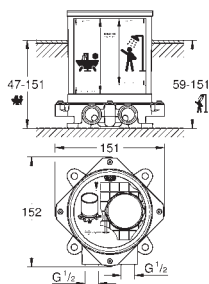

29 086 000	chrome	*

Rough-in set 1/2"
for floor-mounted tub spouts and mixers
without finishing trim set
installation plate with 360° horizontal and
3° vertical adjustment
installation depth 47-151 mm
depth compensation 104 mm
two 1/2" female connections (hot/cold supplies)
flushing plug