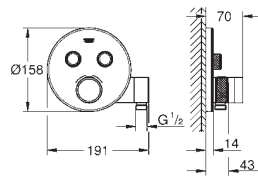

Grohtherm SmartControl
**Thermostat for concealed installation
with 2 valves and integrated shower holder**
set for final installation for
GROHE Rapido SmartBox 35 600 000
metal wall escutcheon with **GROHE QuickFix**
(covered escutcheon and shaft sealing, covered
fixing), retroactively 6° adjustable
GROHE StarLight chrome finish
GROHE SmartControl push for ON-OFF, turn for
volume adjustment from EcoJoy to full flow, exchangeable symbols
GROHE TurboStat compact cartridge
with wax thermoelement
GROHE SafeStop at 38°C
GROHE SafeStop Plus optional temperature limiter at 43°C included
built-in non return valves and dirt strainers
multiple outlets can be run simultaneously
integrated shower union with shower outlet 1/2"
without roughing-in-set
flow performance:
outlet B = 24 l/min
hand shower = 12 l/min