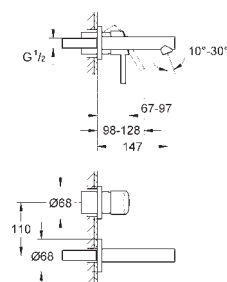

19 575 001 chrome 194.00

Concetto
Two-hole basin mixer
S-Size
wall mounted
set for final installation for 23 571 000
without concealed body
metal escutcheon
metal lever
GROHE StarLight chrome finish
GROHE AquaGuide adjustable mousseur
centre distance 110 mm
projection 147 mm