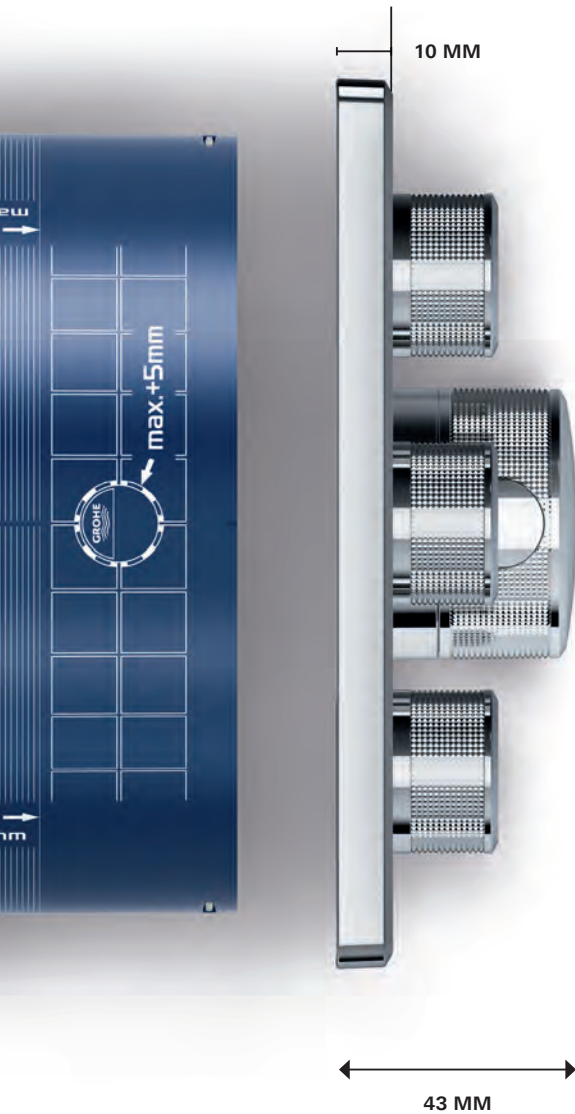

SMART

GROHE
RAPIDO SMARTBOX

DESIGN

GROHE
SMARTCONTROL

SIMPLER INSTALLATION: AN IN-DEPTH LOOK.

FITS IN EVERY WALL – EVEN THIN ONES

With an installation depth of only 75 mm, the GROHE Rapido SmartBox fits into every kind of wall, even particularly narrow ones. And it can be installed faster and more easily into brick walls.

THE ROUGH-IN THAT'S ALWAYS ON THE JOB.

EASY JOB-SIDE MOUNTING – LEAVE THE BENCH VICE AT HOME

GROHE Rapido SmartBox is the smart innovation that enables fast and easy installation of rough-ins. Thanks to brass outlets, which are readily accessible, the rough-in can be mounted using an adjustable spanner or pipe wrench, allowing for efficient, on-site installation.

ONLY 75 MM
INSTALLATION
DEPTH

ONLY PIPE
WRENCH
NEEDED

SLIM IS THE NEW BEAUTIFUL.

43 MM TOTAL OUTREACH

No matter what the installation depth of the rough-in is, the total height of the trim never exceeds 43 mm. The GROHE SmartControl Concealed combines space-saving convenience in the shower and slim good looks.

THINNER WALL PLATES

With a height of only 10 mm, its super slim design makes the GROHE SmartControl Concealed wall plate both elegant and space saving.

HIDDEN SEALING SYSTEM

The GROHE SmartControl Concealed has an integrated sealing system, completely eliminating water behind the wall.