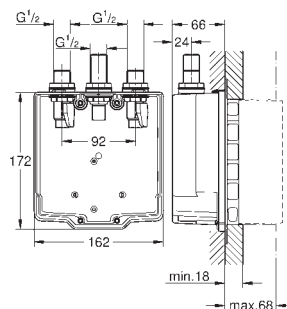

36 322 000

chrome

140.00

Eurosmart Cosmopolitan T
Concealed mounting box
with mixture

wall installation
suitable for self-closing final installation sets
with adhesive flange for sealing the wall
2 stop valves
housing with mixing device
non-return valve
for use with 36 321 000