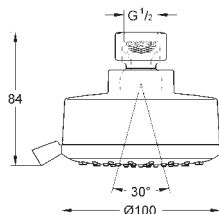

26 050 001 chrome 39.00

New Tempesta 100
Head shower 1 spray
Rain
ball joint ± 15° rotatable
GROHE EcoJoy 5.7 l/min. flow limiter
GROHE DreamSpray perfect spray pattern
GROHE StarLight chrome finish
SpeedClean anti-lime system
Inner WaterGuide for a longer life
suitable for instantaneous heater
min. recommended pressure 1.0 bar

new

27 591 001 chrome *

New Tempesta Cosmopolitan 100
Head shower 4 sprays
GROHE Rain O², Rain, Massage, Jet
ball joint ± 15° rotatable
connection thread 1/2"
GROHE EcoJoy 9.5 l/min flow limiter
GROHE DreamSpray perfect spray pattern
GROHE StarLight chrome finish
SpeedClean anti-lime system
Inner WaterGuide for a longer life
suitable for instantaneous heater
min. recommended pressure 1.0 bar

new