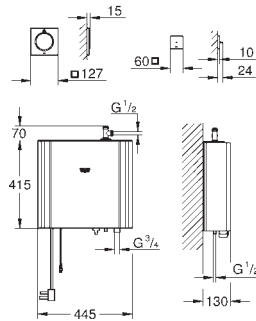

GROHE F-DIGITAL DELUXE

Ref. No.

Colour

Price netto (€)

36 395 000

chrome

*

GROHE F-digital Deluxe Steam generator 2.2 kW with steam outlet and temperature sensor

consisting of:
steam generator
415 x 445 x 130 mm
suitable for steam rooms up to 2.5 m³
supply voltage 230 V AC, 50 Hz
power 2.2 kW
water inlet 3/4"
operating pressure 1 – 5 bar (above pressure reducer)
automatic emptying
water outlet 1/2"
steam temperature: max. 55° C
steam outlet 1/2"
type of protection IP 23
CE approved
with plug according to GB 1002-2008
with euro shockproof plug
steam outlet module with indentation for fragranced oil
127 x 127 mm
connection thread 1/2"
temperature sensor module
60 x 60 x 12 mm

SpeedClean anti-lime system

GROHE StarLight chrome finish

requires rough-in set (29 074 000), F-digital Deluxe base unit box (26 374 000 or 36 397 000), Bluetooth unit (36 371 000) and various cable connections – all to be ordered separately due to installation situation

For detailed planning and product information please contact your local GROHE Customer Service.

29 074 000

chrome

372.00