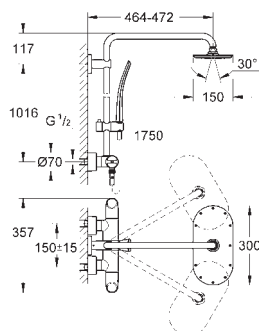

27 472 000

chrome

1,120.00

Rainshower System Veris 300

Shower system with thermostat for wall mounting

consisting of:

horizontal swivable 450 mm shower arm

exposed thermostat with

Aquadimmer function

allows change between:

head shower Rainshower 310 (27 471 000)

with ball joint

rotation angle $\pm 15^\circ$

hand shower Ondus (27 185 000)

adjustable in height with gliding element (12 140 000)

GROHE EcoJoy 9,5 l/min flow limiter

GROHE TurboStat compact cartridge

with wax thermoelement

GROHE SafeStop at 38°C

GROHE SafeStop Plus optional temperature limiter at 43°C included

GROHE CoolTouch

GROHE DreamSpray perfect spray pattern

GROHE StarLight chrome finish

Inner WaterGuide for a longer life

suitable for instantaneous heaters

from 18 kW/h

minimum flow rate 7 l/min.

min. recommended pressure 1.0 bar