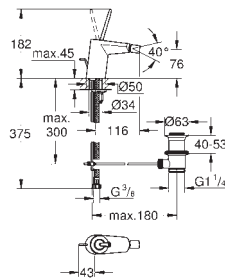

24 036 000 **chrome** **200.00**
24 036 LSO **moon white/chrome** **260.00**

Eurodisc Joy
Single-lever bidet mixer 1/2"
S-Size
single hole installation
metal lever
GROHE FeatherControl Joystick cartridge
GROHE StarLight chrome finish
GROHE EcoJoy ball-joint mousseur 5.7 l/min
GROHE QuickFix Plus installation system
pop-up waste set 1 1/4"
flexible connection hoses