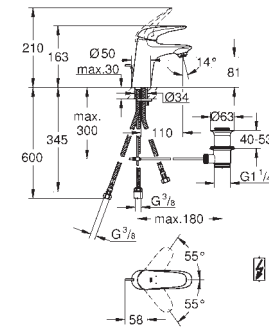

23 710 003 **chrome** *

Eurostyle
Single-lever basin mixer 1/2"
S-Size
single hole installation
solid metal lever
GROHE SilkMove 35 mm ceramic cartridge
adjustable flow rate limiter
with temperature limiter
GROHE StarLight chrome finish
GROHE QuickFix rapid installation system
flow straightener
pop-up waste set 1 1/4"
flexible connection hoses
for open water heater