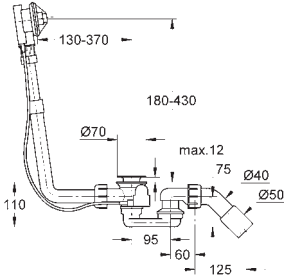

GROHE TALENTOFILL

Ref. No.

Colour

Price netto (€)

28 943 000

chrome

87.00

Talento
Pop-up bath waste and overflow
set for special baths
with bowden cable
without finishing trim set
bottle trap
45° waste elbow