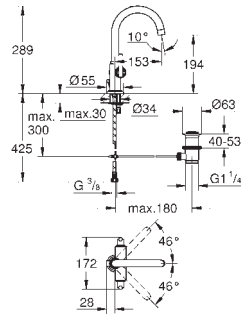

21 022 000

chrome

459.00

Atrio
One-hole basin mixer, 1/2"
L-Size

ceramic headparts 1/2", 90°
GROHE StarLight chrome finish
rapid installation system
swivel tubular spout
with mousseur and stop limiter
pop-up waste set 1 1/4"
flexible connection hoses
with Jota handle