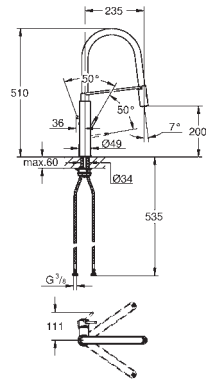

Ref. No. Colour Price netto (€)

31 491 000 chrome 329.00
31 491 DC0 supersteel 444.00

Concetto
Single-lever sink mixer 1/2"
single hole installation
GROHE StarLight chrome finish
GROHE SilkMove 28 mm ceramic cartridge
flow strainer
with integrated temperature limiter
professional spray
with flexible, hygienic GROHflexx kitchen santoprene hose
diverter: laminar spray/SpeedClean shower jet
automatic return to laminar spray
GROHE EasyDock M integrated magnet for seamless docking of the spray head
swivel spout
swivel area 360°
protected against backflow
flexible connection hoses
rapid installation system