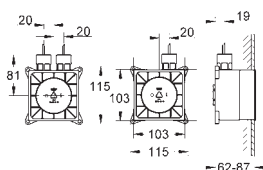

Rainshower F-Series

Rough-in set light set

for use with double light modules (36 359 000)

consisting of:

- 2 rough-in sets (115 x 115 x 62-87 mm)
- 2 cable extensions (5 m each)

36 360 000 chrome 1,080.00