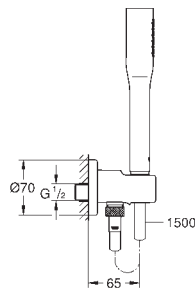

26 404 000	chrome	64.00

Euphoria Cosmopolitan Stick
Wall holder set 1 spray
with integrated wall union 1/2"
consisting of:
hand shower 27 400 000
shower outlet elbow 1/2" with
wall shower holder (28 679)
male thread
protected against backflow
Silverflex shower hose 1.500 mm (28 364)
GROHE EcoJoy 9,5 l/min flow limiter
GROHE StarLight chrome finish
SpeedClean anti-lime system
Inner WaterGuide for a longer life
Twistfree to prevent hose from twisting
suitable for instantaneous heater
min. recommended pressure 1.0 bar