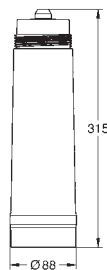

40 691 001 **chrome** **58.33**

GROHE Blue
Magnesiumfilter
BWT replacement filter for GROHE Blue for recharge of the water with magnesium
capacity 400 l at 15° dGH
5-phases filter
compatible with GROHE Blue Home, GROHE Blue Professional and GROHE Blue Pure