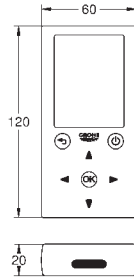

GROHE ELECTRONIC ACTUATIONS FOR URINAL

Ref. No.

Colour

Price netto (€)

36 407 001

chrome

299.00

Remote control

for all GROHE one eye infra-red products as of 06/2015 and GROHE Blue Home

monitoring

consumption and usage data
thermal disinfection cycles (infrared faucets)
auto flush cycles (infrared faucets)
cleaning mode cycles (GROHE Blue Home)
filter and CO₂ capacity (GROHE Blue Home)

configuration

cleaning mode on/off
thermal disinfection (infrared faucets)
detection range
shut off delay (infrared faucets)
auto flush (infrared faucets)
filter capacity (GROHE Blue Home)

service

send and save profile
reset to factory or user settings
filter capacity (GROHE Blue Home)
demo mode
error codes (GROHE Blue Home)

3 x 1.5 V AAA DC battery supply