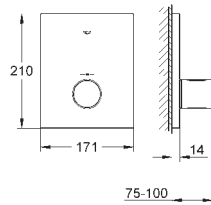

Grotherm F
Thermostatic trim
for high-flow, multiple outlet custom shower applications
requires separate volume controls
for use with Rapido T rough-in box 35 500 000 sold separately
GROHE StarLight chrome finish
GROHE SafeStop at 38°C
GROHE SafeStop Plus optional temperature limiter at 43°C included
metal handle for temperature control
rectangular metal wall escutcheon with
hidden fixing and hidden sealings
flow rate:
- max. 53 l/min at 3 bar by using all 3 outlets at the same time
- bottom outlet 50 l/min. at 3 bar
- top outlets left/right, each 36 l/min. at 3 bar
without concealed body

35 500 000 chrome 239.00
GROHE Rapido T Universal thermostatic mixer for concealed installation

27 625 000 chrome 610.00