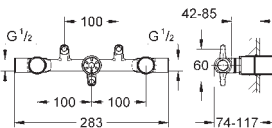

29 025 000 chrome 232.00

Two-handle basin mixer
concealed body, 1/2"
for 3-hole wash-basin mixer
wall installation
without finishing trim set
Installation depth 43 - 85 mm
DR-brass
installation device