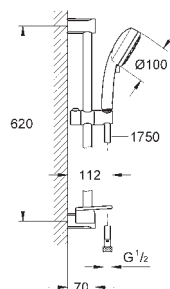

New Tempesta Cosmopolitan 100 Shower set 3 sprays

consisting of:

hand shower (27 574)
shower rail, 600 mm
Relaxaflex hose 1750 mm 1/2" x 1/2" (28 154)

GROHE EasyReach tray (27 596)

GROHE EcoJoy 9,5 l/min flow limiter

GROHE DreamSpray perfect spray pattern

GROHE StarLight chrome finish

SpeedClean anti-lime system

Inner WaterGuide for a longer life

suitable for instantaneous heater

min. recommended pressure 1.0 bar

27 929 002

chrome

*

ditto, with non-restricted flow

new