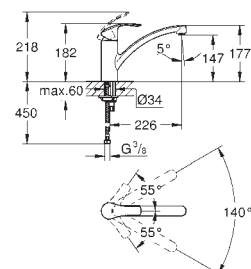

33 281 002 chrome 113.00
33 281 DC2 supersteel 136.00

Eurosmart
Single-lever sink mixer 1/2"
low spout
single hole installation
GROHE StarLight finish
GROHE SilkMove 35 mm ceramic cartridge
integrated temperature limiter
adjustable flow rate limiter
swivel cast spout
swivel area 140°
separate inner water ways – lead and nickel free
mousseur with coin slot for tool free replacement
flexible connection hoses
rapid installation system
min. recommended pressure 1.0 bar

33 281 20E chrome 113.00
ditto, with GROHE EcoJoy 5.7 l/min. flow limiter