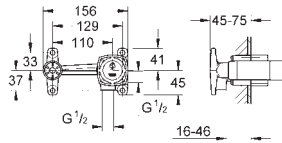

GROHE GRANDERA

Ref. No. Colour Price netto (€)

23 319 000 chrome 218.00

Grandera
Single-lever mixer 1/2", concealed body
for 2-hole basin mixers
wall installation
without finishing trim set
GROHE SilkMove 35 mm ceramic cartridge
adjustable flow rate limiter
installation depth 45 to 75 mm
installation device
min. recommended pressure 1.0 bar