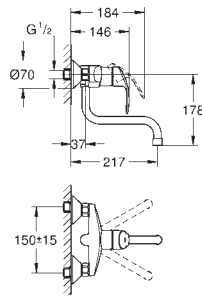

31 391 002 **chrome** **138.00**

Eurosmart
Single-lever sink mixer 1/2"
wall mounted
GROHE StarLight finish
GROHE SilkMove 35 mm ceramic cartridge
mousseur
adjustable flow rate limiter
swivel tubular spout
swivel area 360°
projection 217 mm
integrated temperature limiter
S-unions