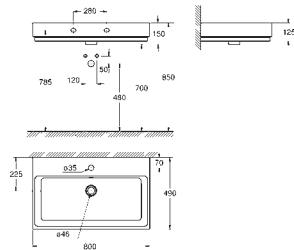

39 386 00H

alpine white

*

**Cube Ceramic
Wash basin 100**

wall hung
1 hole punched, 2 holes pre-punched
with overflow
1010 x 490 mm

fine fire clay
PureGuard anti stick coating and anti bacterial glazing

new

39 469 00H

alpine white

*

**Cube Ceramic
Wash basin 80**

wall hung
1 hole punched, 2 holes pre-punched
with overflow
800 x 490 mm

fine fire clay
PureGuard anti stick coating and anti bacterial glazing

new