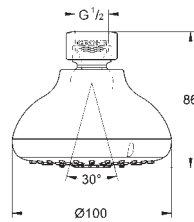

GROHE NEW TEMPESTA

Ref. No.

Colour

Price netto (€)

new