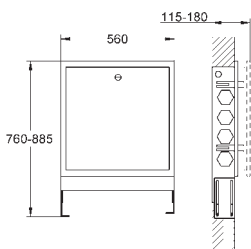

GROHE F-digital Deluxe

Rough-in set base unit box

for use with base unit box (26 374 000 or 36 397 000)

550 x 700 x 110 mm

with removable front panel for installation

with adjustable front frame for installation in wall niches

galvanized and powder coated (RAL 9010, pure white) steel plate

1 mm thick steel plate

with two mounting rails and elbow for power outlets

and mounting materials

47 837 000 chrome 76.00

GROHE F-digital Deluxe

Cable extension steam generator AquaSymphony, 5 m

extension between base unit box (26 374 000 or 36 397 000) and

steam generator (36 362 000 or 27 934 000)

cable extension up to 10 m