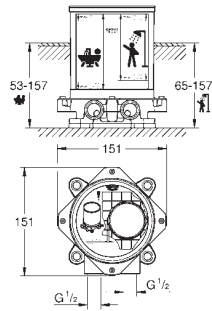

45 984 001 **chrome** **433.00**

Rough-in set 1/2"
for floor-mounted bath mixers/spouts and shower mixers without finishing trim set
installation plate with 360° horizontal and 3° vertical adjustment
installation depth 53-157 mm for bath mixers/spouts, depth compensation 104 mm
installation depth 65-157 mm for shower mixers, depth compensation 92 mm
two 1/2" female connections (hot/cold supplies)
flushing plug
gasket
fixing material