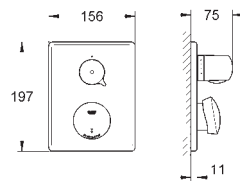

Eurodisc SE
Self-closing shower thermostat , 1/2"
6 V lithium-battery, type CR-P2
GROHE StarLight chrome finish
GROHE TurboStat compact cartridge
with wax thermoelement
temperature scale handle with safety stop
between 35°C and 45°C
non-return valve
dirt strainers
start-stop function
electronic control of operating time
functions to activate with tip code
flow time adjustable from 2 sec. to 30 min.
automatic flushing: 5 min after 3 days
without use
thermal disinfection for 3.5 or 11 min
set for final installation for
36 014 (integrated elastomer fitting box)
or 36 246
CE approved
acoustic group I in accordance with DIN 4109
type of protection IP 55

36 014 000 chrome 186.00