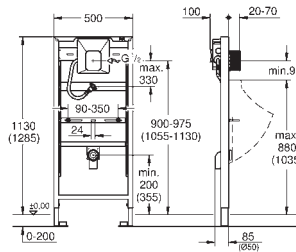

GROHE RAPID SL FOR URINAL

Ref. No.

Colour

Price netto (€)

38 786 001

chrome

277.00

Rapid SL for urinal
with GROHE Rapido U
for manual actuation or Tectron
infra-red electronic 6 V or 230 V
1.13 and 1.30 m installation height
for on-the-wall installations or studded walls
powder coated steel frame, self-supporting
for dry-cladding, completely pre-assembled
height adjustable fitting connections
quick adjustment, lockable
fixing material
TÜV approved
HT-outlet bend Ø 50 mm
fixing bolts M8, with fixing device for the ceramic
inlet connection and inlet connecting set
water group with stop valve
flow pressure min 0.5 bar
operating pressure max 10 bar
flush aid
functional unit checked ex factory
water supply connections 1/2" outer thread
connecting box for mains supply 230 V
installation box with gasket
Shortable inspection shaft incl. protection
during construction phase for sets for final
installation with dimensions 116 x 144 mm
without accessories for on-the-wall installation

38 803 001

chrome

317.00