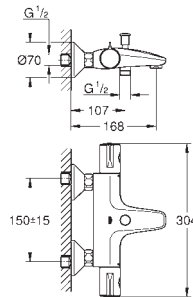

Grotherm 800
Thermostatic bath mixer 1/2"
wall mounted
GROHE StarLight chrome finish
GROHE SafeStop at 38°C
GROHE SafeStop Plus optional temperature limiter at 43°C included
GROHE TurboStat compact cartridge
with wax thermoelement
integrated mixed water shut off
automatic diverter: bath/shower
volume handle with **GROHE EcoButton** (economy button with individually adjustable economy stop)
ceramic headpart 1/2", 180°
shower bottom outlet 1/2"
mousseur
built-in non return valves
dirt strainers
protected against backflow
S-unions
metal escutcheon
min. recommended pressure 1.0 bar
GROHE EcoJoy technology for less water and perfect flow

34 564 000

chrome

242.00