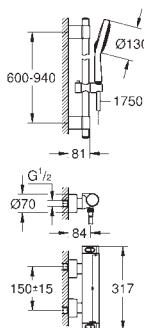

Grotherm 2000
Thermostatic shower mixer 1/2" with shower set
consisting of:
Grotherm 2000 thermostat shower mixer (34 169)
Power&Soul Cosmopolitan 130 shower set (27 734 000)

19 354 001 chrome 253.00