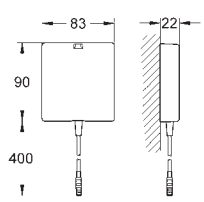

GROHE BLUETOOTH MONITORING

	Ref. No.	Colour	Price netto (€)
	36 340 000	chrome	57.00
	Power extension cable length 3.00 m		
	36 341 000	chrome	105.00
	ditto, length 10 m		
	36 338 000	chrome	98.00
	Switch-mode power supply for one eye infra-red wash basin mixer switch-mode power supply with operating voltage 100-230 V AC, 50 - 60 Hz for concealed socket with cover and strain relief		
	36 407 001	chrome	299.00
	Remote control for all GROHE one eye infra-red products as of 06/2015 and GROHE Blue Home monitoring consumption and usage data thermal disinfection cycles (infrared faucets) auto flush cycles (infrared faucets) cleaning mode cycles (GROHE Blue Home) filter and CO₂ capacity (GROHE Blue Home) configuration cleaning mode on/off thermal disinfection (infrared faucets) detection range shut off delay (infrared faucets) auto flush (infrared faucets) filter capacity (GROHE Blue Home) service send and save profile reset to factory or user settings filter capacity (GROHE Blue Home) demo mode error codes (GROHE Blue Home) 3 x 1.5 V AAA DC battery supply		

SPECIAL FITTINGS