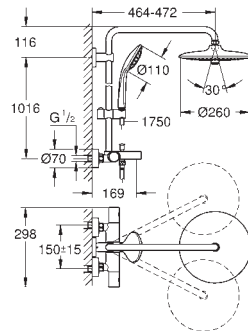

Euphoria System 260

Shower system with bath thermostat for wall mounting

consisting of:

horizontal swivable 450 mm shower arm

exposed thermostat with

Aquadimmer function

allows change between:

head shower Euphoria 260 (26 457)

3 spray patterns:

Rain, SmartRain, Jet

with ball joint

rotation angle $\pm 15^\circ$

bath inlet

separate diverter for hand shower

hand shower Euphoria 110 Massage (27 239 000)

3 spray patterns:

Rain, SmartRain, Massage

adjustable in height with gliding element

Silverflex shower hose 1750 mm (28 388 000)

GROHE EcoJoy 9,5 l/min flow limiter

GROHE TurboStat compact cartridge

with wax thermoelement

GROHE SafeStop at 38°C

GROHE SafeStop Plus optional temperature limiter at 43°C included

GROHE DreamSpray perfect spray pattern

GROHE StarLight chrome finish

GROHE SprayDimmer (Stepless flow

rate reduction)

SpeedClean anti-lime system

Inner WaterGuide for a longer life

Twistfree to prevent hose from twisting

suitable for instantaneous heaters

from 18 kW/h

minimum flow rate 7 l/min.

min. recommended pressure 1.0 bar

new