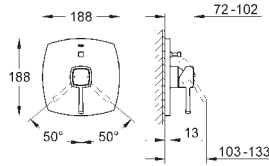

GROHE GRANDERA

Ref. No. Colour Price netto (€)

19 920 000	chrome	330.00
19 920 IGO	chrome/gold	430.00
19 920 DAO	warm sunset	440.00

Grandera
Single-lever bath mixer
set for final installation for 35 501 000
without concealed body
GROHE StarLight chrome finish
automatic diverter: bath/shower
escutcheon- and shaft-sealing
metal escutcheon
covered fixing
min. recommended pressure 1.0 bar

35 501 000	chrome	100.00
GROHE Rapido E Universal single-lever mixer for concealed installation