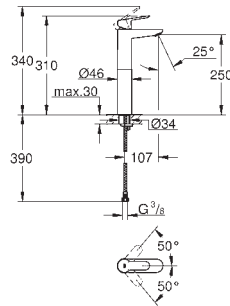

23 761 000 **chrome** **108.00**

BauEdge
Single-lever basin mixer 1/2"
XL-Size
single hole installation
for free-standing basins
metal lever
GROHE Longlife 28 mm ceramic cartridge
GROHE StarLight chrome finish
GROHE EcoJoy mousseur 5.7 l/min
rapid installation system
smooth body
flexible connection hoses