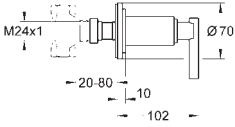

GROHE ATRIO

Ref. No.

Colour

Price netto (€)

19 088 000

chrome

108.00

Atrio
Concealed valve exposed part
set for final installation for
35 028 000
for GROHE concealed valves, 1/2", 3/4", 1"
GROHE StarLight chrome finish
installation depth infinitely adjustable
20-80 mm
escutcheon with screwable wall sealing
with Jota handle