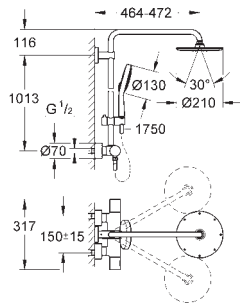

27 967 000

chrome

974.00

Rainshower System 210

Shower system with thermostat for wall mounting

consisting of:

horizontal swivable 450 mm shower arm
exposed thermostat with
Aquadimmer function

allows change between:

Rainshower Cosmopolitan 210 head shower (28 368 000)
with ball joint
rotation angle $\pm 15^\circ$
Hand shower Power&Soul Cosmopolitan 130 (27 664 000)
adjustable in height with gliding element (12 140 000)
Silverflex shower hose 1750 mm (28 388 000)

GROHE TurboStat compact cartridge

with wax thermoelement

GROHE SafeStop at 38°C

GROHE SafeStop Plus optional temperature limiter at 43°C included

GROHE CoolTouch

GROHE DreamSpray perfect spray pattern

GROHE One-Click Showering spray selection

with one click

GROHE StarLight chrome finish

SpeedClean anti-lime system

Inner WaterGuide for a longer life

**suitable for instantaneous heaters
from 18 kW/h**

minimum flow rate 7 l/min.

min. recommended pressure 1.0 bar