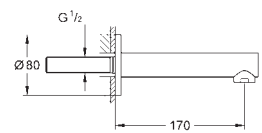

13 280 001 chrome 99.00

Concetto
Bath spout
wall mounted
GROHE StarLight chrome finish
mousseur
male thread 1/2"
min. recommended pressure 1.0 bar