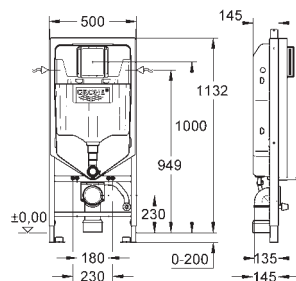

Rapid SL for wall mounted WC

flushing cistern GD 2

1.13 m installation height

for on-the-wall installations or studed walls
powder coated steel frame, self-supporting
for dry-cladding, completely pre-assembled
with fixed connections

quick adjustment, lockable

fixing material

2 WC fixing bolts

fixing device for ceramic

distance of fixing bolts 180/230 mm

outlet bend Ø 90 mm

depth adjustable

reducer Ø 90/110 mm

inlet and outlet connecting set

leakage box

collection body with wastewater lead-through

and connection for spill, black

leakage / splash water protection

flushing cistern GD 2, 6 - 9 l

adjustment ex factory 6 l and 3 l

pneumatic discharge valve offering 3 modes of

operation: dual flush or start/stop or single flush

water supply from left/right or back

low noise (group I acc. to

German Noise Specification)

insulated against condensation

angle valve 1/2"

water inlet with pipe fixation

no tools required for the installation

of the inspection shaft incl. protection

during construction phase

for vertical or horizontal use

accessories for on-the-wall installation

for mounting of small flush plates please order

revision shaft 40 911 000 (sold separately)