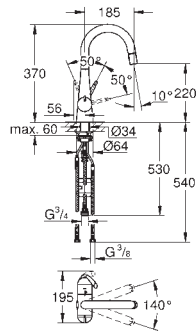

GROHE ZEDRA / ZEDRA TOUCH

Ref. No.

Colour

Price netto (€)

32 296 000
32 296 SD0

chrome
stainless steel

376.00
573.00

Zedra
Single-lever sink mixer 1/2"
single hole installation
GROHE StarLight finish
GROHE SilkMove 46 mm ceramic cartridge
flow strainer
pull-out laminar spray
diverter: laminar spray/**SpeedClean** shower jet
automatic return to laminar spray
adjustable flow rate limiter
swivel tubular spout
swivel area 360°
protected against backflow
flexible connection hoses
min. recommended pressure 1.0 bar