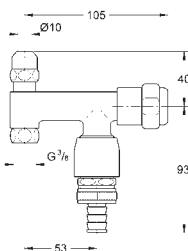

41 033 000 chrome 39.00

Eggemann Original WAS valve „Eckfix“ 3/8"

Installation on service valve
Axis dimension 60 mm
Grease chamber headpart 3/8" for closable
hose connection with non-return valve
Pipe-ventilating valve of type HB
construction
protected against backflow
GROHE StarLight chrome finish