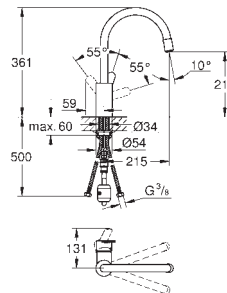

Eurostyle Cosmopolitan
Single-lever sink mixer 1/2"
high spout
single hole installation
GROHE StarLight finish
GROHE SilkMove 35 mm ceramic cartridge
mousseur
adjustable flow rate limiter
swivel tubular spout
selectable swivel area : 0° / 150° / 360°
flexible connection hoses
rapid installation system