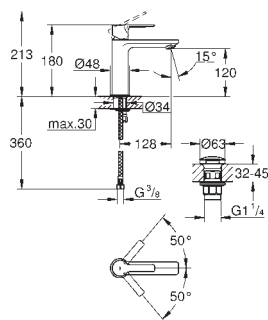

23 106 001 **chrome** **188.00**
23 106 DC1 **supersteel** **245.00**

Lineare
Single-lever basin mixer 1/2"
S-Size
single hole installation
metal lever
GROHE SilkMove 28 mm ceramic cartridge
with temperature limiter
GROHE StarLight chrome finish
GROHE EcoJoy SpeedClean mousseur 5.7 l/min
GROHE QuickFix Plus installation system
smooth body with push-open pop-up waste set 1 1/4"
flexible connection hoses