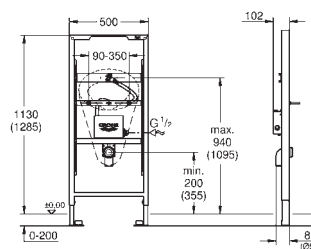

Rapid SL for urinal
with roughing-in set for T sensor
1.13 and 1.30 m installation height
for on-the-wall installations or studded walls
powder coated steel frame, self-supporting
for dry-cladding, completely pre-assembled
height adjustable fitting connections
quick adjustment, lockable
fixing material
TÜV approved
HT-outlet bend Ø 50 mm
fixing bolts M8, with fixing device for the ceramic
inlet connection and inlet connecting set
box for concealed installation
including roughing-in box
water group with stop valve and flush elbow
without tiling set
without installation set for T sensor electronic
(39 368 000 or 39 369 000)
without accessories for on-the-wall installation