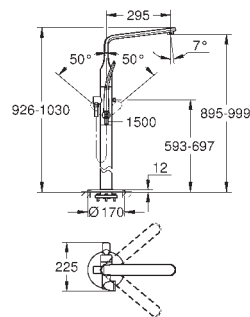

Veris
Single-lever bath mixer 1/2", floor mounted

set for final installation for
45 984
without roughing-in-set
GROHE SilkMove 46 mm ceramic cartridge
GROHE StarLight chrome finish
automatic diverter: bath/shower
swivel spout with mousseur and stop limiter
projection 295 mm
integrated non-return valve in the shower outlet 1/2"
with shower holder
GROHE Ondus hand shower 27 184
shower hose 1500 mm
protected against backflow
min. recommended pressure 1.0 bar
requires rough-in set 29 038