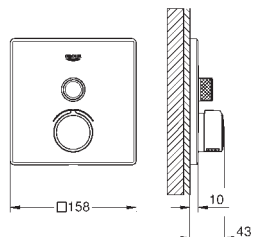

GROHE SMARTCONTROL MIXERS

Ref. No.

Colour

Price netto (€)

29 147 000

chrome

365.00

SmartControl

Concealed mixer with one valve

set for final installation for GROHE Rapido SmartBox 35 600 000 metal wall escutcheon with **GROHE QuickFix** (covered escutcheon and shaft sealing, covered fixing), retroactively 6° adjustable **GROHE StarLight** chrome finish **GROHE SmartControl** push for ON-OFF, turn for volume adjustment from EcoJoy to full flow exchangeable symbols cartridge for temperature mixing without roughing-in-set flow performance: **outlet B/C = 27 l/min**