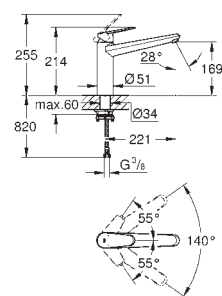

33 312 002 **chrome** **358.00**
Eurodisc Cosmopolitan
Single-lever sink mixer 1/2"
for installation in front of window
medium spout
single hole installation
GROHE StarLight finish
GROHE SilkMove 35 mm ceramic cartridge
mousseur
adjustable flow rate limiter
swivel cast spout
swivel area 140°
non-removable socket height: 30 mm
flexible connection hoses