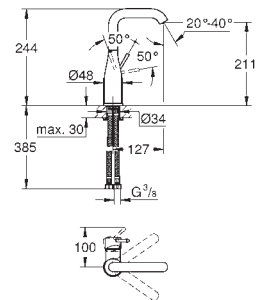

23 541 001 **chrome** 195.00

Essence
Single-lever basin mixer 1/2"
L-Size
single hole installation
metal lever
GROHE SilkMove 28 mm ceramic cartridge
with temperature limiter
GROHE StarLight chrome finish
GROHE EcoJoy mousseur 5.7 l/min
GROHE AquaGuide adjustable mousseur
GROHE QuickFix Plus installation system
swivel spout with mousseur and stop limiter
smooth body
flexible connection hoses
min. recommended pressure 1.0 bar