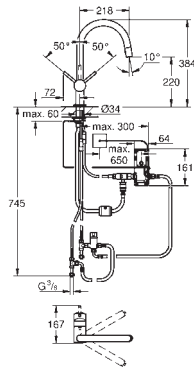

31 358 001 chrome 593.00
31 358 DC1 supersteel 770.00

Minta Touch
Electronic single-lever sink mixer 1/2"
C-spout
Touch: activation of water via skin contact
battery supply 6 V lithium-battery, type CR-P2
CE approved
solenoid valve
fixed value mixing valve
automatically safety stop after 60 sec. (factory set)
type of protection IP 44
GROHE SilkMove 46 mm ceramic cartridge
flow strainer
pull-out mousseur spray
diverter: laminar spray/**SpeedClean** shower jet
automatic return to laminar spray
swivel tubular spout
swivel area 360°
protected against backflow
flexible connection hoses
rapid installation system