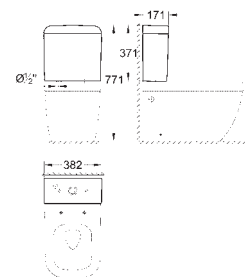

39 462 000 alpine white *
39 462 00H alpine white *

Euro Ceramic
Floor standing 2 piece WC
close coupled
universal trap for horizontal and vertical outlet
GROHE Triple Vortex flushing technology
rimless
flush volume 6/3 l
including cistern, seat and cover soft close and fixation set
vitreous china
optional: **PureGuard** anti stick coating and
anti bacterial glazing (00H)

new