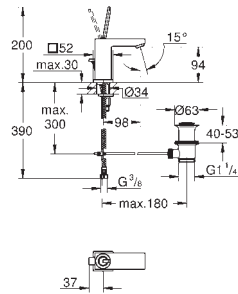

GROHE EUROCUBE JOY

Ref. No.

Colour

Price netto (€)

23 654 000

chrome

227.00

Eurocube Joy
Single-lever basin mixer 1/2"
S-Size

single hole installation

metal lever

GROHE FeatherControl Joystick cartridge

GROHE StarLight chrome finish

GROHE EcoJoy SpeedClean mousseur 5.7 l/min

GROHE QuickFix Plus installation system

pop-up waste set 1 1/4"

flexible connection hoses