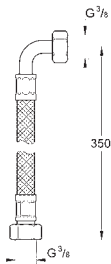

GROHE EUROECO COSMOPOLITAN E

Ref. No.

Colour

Price netto (€)

45 704 000

chrome

32.00

Flexible connection hose
300 mm
3/8" x 3/8"