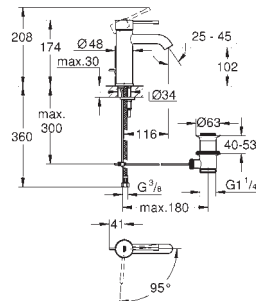

23 591 001	chrome	147.00

Essence
Single-lever basin mixer 1/2"
S-Size
single hole installation
metal lever
GROHE SilkMove ES 28 mm ceramic cartridge
with energy saving function via cold start
with temperature limiter
GROHE StarLight chrome finish
GROHE EcoJoy mousseur 5.7 l/min
GROHE AquaGuide adjustable mousseur
GROHE QuickFix Plus installation system
pop-up waste set 1 1/4"
flexible connection hoses