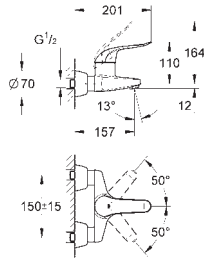

32 776 000 chrome 241.00

Euroeco Special
Single-lever basin mixer 1/2"
wall mounted
GROHE StarLight chrome finish
GROHE SilkMove 46 mm ceramic cartridge
GROHE EcoJoy technology for less water and perfect flow
adjustable flow rate limiter
adjustable temperature limiter
adjustable minimum flow rate
approx. 2.5 l/min
laminar flow straightener 9 l/min.
cast spout
projection 157 mm
metal lever, lever length 120 mm
S-unions