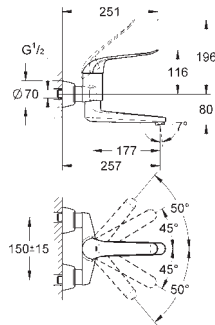

Euroeco Special
Single-lever basin mixer 1/2"
wall mounted
GROHE StarLight chrome finish
GROHE SilkMove 46 mm ceramic cartridge
GROHE EcoJoy technology for less water and perfect flow
adjustable flow rate limiter
adjustable temperature limiter
adjustable minimum flow rate
approx. 2.5 l/min
cast swivel spout, lockable
laminar flow straightener 9 l/min.
projection 257 mm
metal lever, lever length 170 mm
S-unions

32 775 000 chrome 320.00
ditto, with lockable S unions, projection 342 mm

32 774 000 chrome 306.00