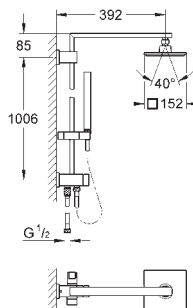

27 696 000

chrome

670.00

Euphoria Cube System 150 Shower system with diverter for wall mounting

consisting of:
shower arm
projection 400 mm
change between hand and head shower
by diverter
head shower Euphoria Cube 152 mm x 152 mm
spray pattern: Rain
with ball joint
rotation angle $\pm 20^\circ$
hand shower Euphoria Cube Stick (27 698 000)
adjustable in height with gliding element
Silverflex shower hose 1750 mm (28 388 000)
Silverflex shower hose 800 mm
connection to water supply with 1/2"-thread of
the 800 mm shower hose to faucet / wall union
GROHE DreamSpray perfect spray pattern
GROHE StarLight chrome finish
SpeedClean anti-lime system
Twistfree to prevent hose from twisting
**suitable for instantaneous heaters
from 18 kW/h**
minimum flow rate 7 l/min.
min. recommended pressure 1.0 bar