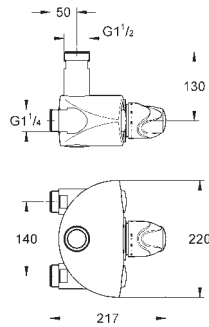

GROHE GROHTHERM XL

Ref. No. Colour Price netto (€)

35 085 000 chrome 1,130.00

Grotherm XL
Thermostatic mixer 1"
wall mounted
range of use 9l/min to 140l/min
wax thermoelement
temperature scale handles with pre-adjustable safety stop between 33°C and 43°C
arrangement to make the thermal disinfection easier
built-in non return valves and dirt strainers as compact service units
connecting thread 1 1/4"
outlet thread 1 1/2"
changeable top/bottom outlet
without connection unions
GROHE StarLight chrome finish
min. recommended pressure 1.0 bar