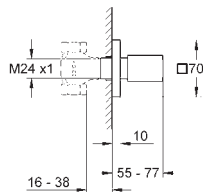

GROHE GROHTHERM CUBE

Ref. No. Colour Price netto (€)

19 910 000 chrome 50.00

**Eurocube
Volume Control Trim**
for GROHE concealed valves, 1/2", 3/4", 1"
without concealed body
installation depth infinitely adjustable
16 - 38 mm
metal handle
sliding escutcheon with wall sealing
GROHE StarLight chrome finish
for use with rough-in valve 29 273 & 29 274