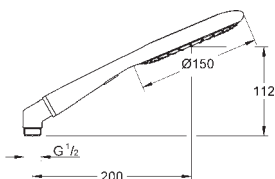

GROHE RAINSHOWER ICON

Ref. No. Colour Price netto (€)

27 635 000 chrome/sheer marble 90.00

Rainshower Icon 150
Hand shower 2 sprays
Rain, SmartRain
eco function (reduction of flow rate)
metal elbow adapter for the combination of hand showers with shower hoses
GROHE EcoJoy technology for less water and perfect flow
GROHE CoolTouch
GROHE DreamSpray perfect spray pattern
GROHE StarLight chrome finish
SpeedClean anti-lime system
Inner WaterGuide for a longer life
universal mounting system, fitting all standard shower hoses
suitable for instantaneous heater