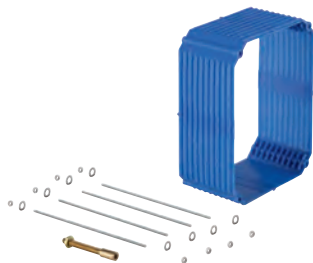

38 896 000

chrome

59.00

Extension-set, 50 mm
for Rapido U or Rapido UMB
shaft extension with fixing material