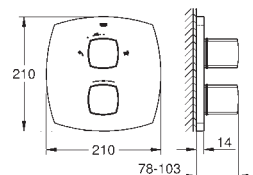

19 948 000	chrome	445.00
19 948 IGO	chrome/gold	579.00
19 948 DAO	warm sunset	593.00

Grandera
Thermostatic bath mixer with integrated 2-way diverter
set for final installation for 35 500 000
without concealed body
GROHE StarLight chrome finish
GROHE SafeStop at 38°C
GROHE SafeStop Plus optional temperature limiter at 43°C included
GROHE AquaDimmer Eco with multiple function:
shut off and flow control
diverter: hand shower/bath spout
Integrated Eco-Button with Eco-Stop for shower
wall escutcheon with **GROHE QuickFix** (covered escutcheon- and shaft sealing, covered fixing)

35 500 000	chrome	239.00
GROHE Rapido T Universal thermostatic mixer for concealed installation