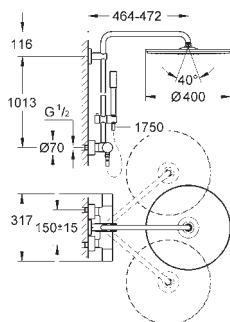

GROHE RAINSHOWER SYSTEM

Ref. No.

Colour

Price netto (€)

27 174 001

chrome

1,260.00

Rainshower System 400

Shower system with thermostat for wall mounting

consisting of:

horizontal swivable 450 mm shower arm
exposed thermostat with
Aquadimmer function

allows change between:

Rainshower Cosmopolitan 400 head shower (28 778 000)

with ball joint, rotation angle $\pm 20^\circ$

hand shower Sena (28 034 000)

adjustable in height with gliding element (12 140 000)

shower hose, 1.750 mm

1/2" x 1/2" (28 025 000)

GROHE SafeStop at 38°C

GROHE SafeStop Plus optional temperature limiter at 43°C included

GROHE CoolTouch

GROHE StarLight chrome finish

SpeedClean anti-lime system

Inner WaterGuide for a longer life

suitable for instantaneous heaters

from 18 kW/h

minimum flow rate 7 l/min.

min. recommended pressure 1.0 bar