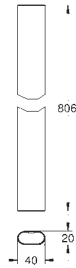

48 349 000

chrome

87.00

**Rainshower SmartControl
Shower system pipe for retrofitting**

metal
shower pipe for retrofitting - 15 cm shorter than
original shower system pipe
suitable for all Rainshower SmartControl shower systems
GROHE StarLight chrome finish