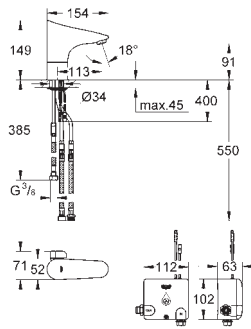

GROHE EUROPLUS E

Ref. No. Colour Price netto (€)

36 387 000 **chrome** **987.00**

Europlus E Powerbox
with infrared sensor for bi-directional communication for monitoring, configuration and service purpose including Powerbox self-generating power system
single hole installation
GROHE EcoJoy 6.0 l/min mousseur including all flexible connection hoses
non-return valve
dirt strainer
rapid installation system
Powerbox
power generator with water turbine
internal energy saving unit
with use of 60 s/24 h stand-by, 260 s/100 h stand-by with additional backup power
7 pre-set programs:
auto flush
thermal disinfection
cleaning mode
additional functions and precise settings
by remote control 36 407
min. recommended pressure 1.0 bar