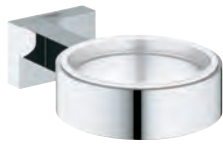

GROHE ESSENTIALS CUBE

Ref. No. Colour Price netto (€)

40 508 001 **chrome** **26.66**

Essentials Cube Holder
material: metal
for crystal glass (40 372 001)
soap dish (40 368 001) or soap dispenser (40 394 001)
concealed fastening
GROHE StarLight chrome finish