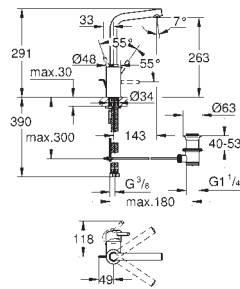

23 739 001 chrome 221.00

Concetto
Single-lever basin mixer 1/2"
L-Size
single hole installation
metal lever
GROHE SilkMove 35 mm ceramic cartridge
adjustable flow rate limiter
GROHE StarLight chrome finish
GROHE EcoJoy mousseur 5.7 l/min
GROHE QuickFix installation system
swivel spout with stop restriction
pop-up waste set 1 1/4"
flexible connection hoses
optional temperature limiter ref. no. 46 375 000
min. recommended pressure 1.0 bar