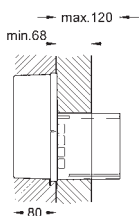

38 896 000

chrome

59.00

Extension-set, 50 mm
for Rapido U or Rapido UMB
shaft extension with fixing material