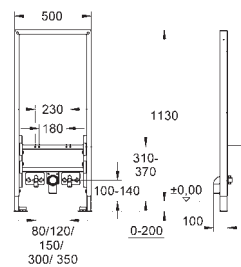

38 597 001

chrome

*

Rapid SL for bidet
1.13 m installation height

powder coated steel frame, self-supporting
for on-the-wall installations or studded walls
pre-assembled
height adjustable fitting connections
fixing material
TÜV approved
bidet fixing bolts
seal Ø 32 mm
HT-outlet bend Ø 50 mm

2 noise protected fitting connections 1/2"

fixing material for bidet

without accessories for on-the-wall installation