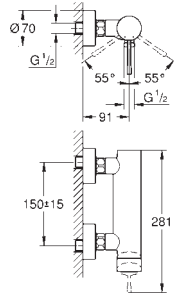

GROHE ESSENCE

Ref. No. Colour Price netto (€)

33 636 001	chrome	171.00
33 636 DC1	supersteel	230.00
33 636 BE1	polished nickel	208.00
33 636 EN1	brushed nickel	208.00
33 636 GL1	cool sunrise	208.00
33 636 GN1	brushed cool sunrise	208.00
33 636 DA1	warm sunset	208.00
33 636 DL1	brushed warm sunset	208.00
33 636 A01	hard graphite	208.00
33 636 AL1	brushed hard graphite	208.00

Essence
Single-lever shower mixer 1/2"

wall mounted
metal lever
GROHE SilkMove 35 mm ceramic cartridge
with temperature limiter
GROHE StarLight chrome finish
shower outlet 1/2"
integrated non-return valve
S-unions
protected against backflow
min. recommended pressure 1.0 bar