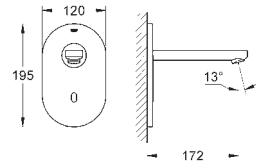

GROHE EUROECO COSMOPOLITAN E

Ref. No.

Colour

Price netto (€)

36 273 000

chrome

367.00

Euroeco Cosmopolitan E

Infra-red electronic wall basin tap without mixing device

with infrared sensor for bi-directional communication for monitoring, configuration and service purpose for cold or premixed water with transformer 100-230 V AC, 50-60 Hz, 6 V DC chrome spout projection 172 mm

7 pre-set programs:

auto flush
thermal disinfection
cleaning mode

additional functions and precise settings

by remote control 36 407

set for final installation for concealed

fitting box

36 336 000/36 337 000

CE approved

acoustic group I in accordance with DIN 4109