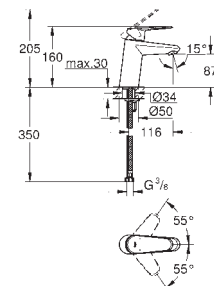

32 469 20E **chrome** 153.00

Eurodisc Cosmopolitan
Single-lever basin mixer 1/2"
S-Size
metal lever
single hole installation
GROHE SilkMove 35 mm ceramic cartridge
adjustable flow rate limiter
adjustable minimum flow rate
approx. 2.5 l/min
temperature limiter
GROHE StarLight chrome finish
GROHE EcoJoy SpeedClean mousseur 5.7 l/min
GROHE QuickFixPlus installation
system with centering support
smooth body
flexible connection hoses
min. recommended pressure 1.0 bar
acoustic group I in accordance with DIN 4109