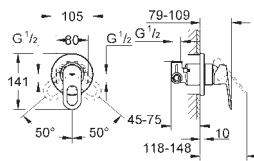

29 042 000

chrome

*

BauLoop
Single-lever shower mixer

concealed installation
consisting of:
set for final installation
concealed body (32 962 000)
metal lever
GROHE Longlife 46 mm ceramic cartridge
GROHE StarLight chrome finish
adjustable flow rate limiter
adjustable minimum flow rate
approx. 2.5 l/min
automatic diverter: bath/shower
escutcheon- and shaft-sealing
optional temperature limiter