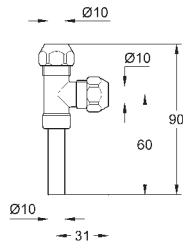

GROHE WAS VALVES

Ref. No.

Colour

Price netto (€)

41 007 000

chrome

16.50

Eggemann
Original WAS T-piece 3/8"
for service valve
connector set 3/8"
GROHE StarLight chrome finish