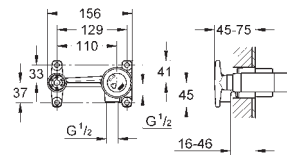

33 769 000 **chrome** 246.00

Single-lever mixer 1/2", concealed body
for 2-hole basin mixers
wall installation
without finishing trim set
GROHE SilkMove 46 mm ceramic cartridge
adjustable flow rate limiter
installation depth 45 to 75 mm
installation device