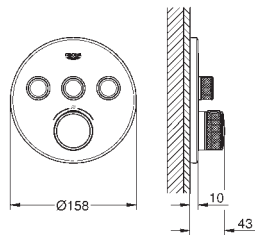

GROHE GROHTHERM SMARTCONTROL

Ref. No.

Colour

Price netto (€)

new

29 121 000
29 121 DC0
29 121 AL0

chrome
supersteel
brushed hard graphite

500.00
*
*

Grotherm SmartControl

Thermostat for concealed installation with 3 valves

set for final installation for

GROHE Rapido SmartBox 35 600 000

metal wall escutcheon with **GROHE QuickFix**
(covered escutcheon and shaft sealing, covered
fixing), retroactively 6° adjustable

GROHE StarLight chrome finish

GROHE SmartControl push for ON-OFF, turn for
volume adjustment from EcoJoy to full flow, exchangeable symbols

GROHE TurboStat compact cartridge

with wax thermoelement

GROHE SafeStop at 38°C

GROHE SafeStop Plus optional temperature limiter at 43°C included

built-in non return valves and dirt strainers

multiple outlets can be run simultaneously

without roughing-in-set

flow performance:

outlet A = 23 l/min

outlet B = 27 l/min

outlet C = 23 l/min

new

29 122 000
29 122 DC0
29 122 AL0

chrome
supersteel
brushed hard graphite

305.00
*
*