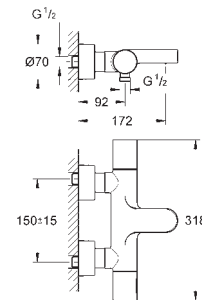

Grotherm 3000 Cosmopolitan
Thermostatic bath mixer 1/2"
wall mounted

100% GROHE CoolTouch consisting of safety housing + S-unions with CoolTouch escutcheons
GROHE StarLight chrome finish
GROHE SafeStop at 38°C
GROHE SafeStop Plus optional temperature limiter at 43°C included
GROHE TurboStat compact cartridge with wax thermoelement
integrated mixed water shut off
Aquadimmer with multiple function
- flow control
- diverter: bath/shower
shower bottom outlet 1/2"
mousseur
built-in non return valves
dirt strainers
protected against backflow
covered S-unions, CoolTouch escutcheons with wall sealing
GROHE EcoJoy technology for less water and perfect flow

34 277 000

chrome

467.00