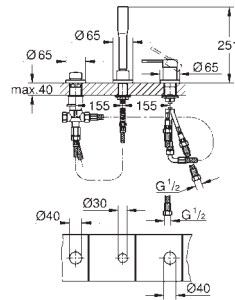

Essence
Four-hole single-lever bath combination
GROHE SilkMove 35 mm ceramic cartridge
 with temperature limiter
GROHE StarLight chrome finish
 pre-assembled spout fixing
 OHM operating element,
 metal lever
 bath inlet with mousseur
 diverter bath/shower
 hand shower 27 400 000
 metal shower hose 2000 mm
 flexible connection hoses
 connection for shower hose
 protected against backflow
 for use with (29 037 000)