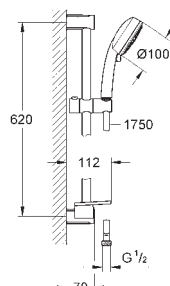

New Tempesta Cosmopolitan 100 Shower rail set 4 sprays

consisting of:

hand shower (27 575)
shower rail, 600 mm (27 521)
Relaxaflex hose 1750 mm 1/2" x 1/2" (28 154)

GROHE EasyReach tray (27 596)

GROHE EcoJoy 9,5 l/min flow limiter

GROHE DreamSpray perfect spray pattern

GROHE StarLight chrome finish

SpeedClean anti-lime system

Inner WaterGuide for a longer life

suitable for instantaneous heater

min. recommended pressure 1.0 bar

new