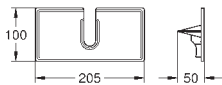

GROHE SHOWER SYSTEM ACCESSORIES

Ref. No.	Colour	Price netto (€)
----------	--------	-----------------

26 362 LN0	white	27.00
------------	-------	-------

GROHE EasyReach tray
for Euphoria and New Tempesta shower systems with thermostat
centre distance 150 mm