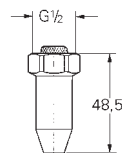

Drain down valve
for fitting between shut-off valve and shower
acc. to hospital guide rules
female thread 1/2"
GROHE StarLight chrome finish

SPECIAL FITTINGS