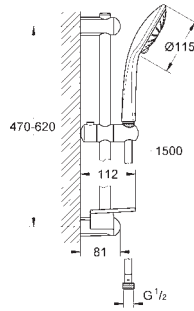

27 242 001 **chrome** 89.00

Euphoria 110 Duo
Shower rail set 2 sprays
consisting of:
hand shower Euphoria 110 Duo (27 238)
shower rail, 600 mm (27 499 000)
Silverflex shower hose 1750 mm (28 388 000)
GROHE EasyReach tray (27 596)
GROHE EcoJoy 9,5 l/min flow limiter
GROHE DreamSpray perfect spray pattern
GROHE SprayDimmer (Stepless flow rate reduction)
GROHE StarLight chrome finish
GROHE QuickFix (upper bracket adjustable for adaption to existing drilling holes)
SpeedClean anti-lime system
Inner WaterGuide for a longer life
Twistfree to prevent hose from twisting suitable for instantaneous heater
min. recommended pressure 1.0 bar

27 230 001 **chrome** 89.00
ditto, with non-restricted flow

27 266 00E **chrome** 86.00