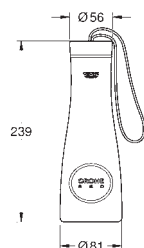

GROHE Red Thermo drinking bottle
stainless steel bottle with GROHE Red decor
double-walled
lid with strap
with tea strainer
volume 450 ml

KITCHEN
FITTINGS