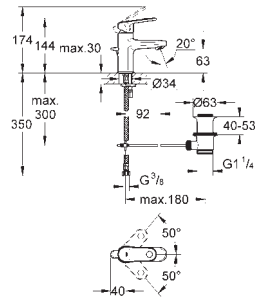

33 156 002

chrome

188.00

Europlus
Single-lever basin mixer 1/2"
XS-Size
single hole installation
metal lever
GROHE SilkMove 28 mm ceramic cartridge
GROHE StarLight chrome finish
rapid installation system
adjustable mousseur
pop-up waste set 1 1/4"
flexible connection hoses