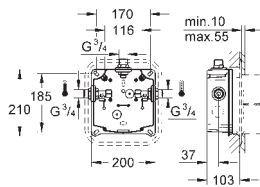

36 014 000 chrome 186.00

Eurodisc SE
Concealed mounting box 1/2"
wall installation
suitable for final installation set
36 247
elastomere installation box
installation depth adjustable
2 stop valves
type of protection IP 69K
GROHE EcoJoy technology for less water and perfect flow
(in connection with 36 247)