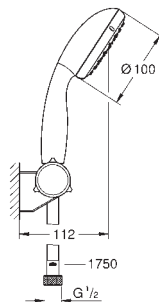

27 925 001

chrome

*

**New Tempesta 100
Shower rail set 1 spray**

consisting of:

hand shower (27 923)
shower rail, 900 mm (27 524)
Relaxaflex hose 1750 mm 1/2" x 1/2" (28 154)

GROHE EcoJoy 9.5 l/min flow limiter

GROHE DreamSpray perfect spray pattern

GROHE StarLight chrome finish

SpeedClean anti-lime system

Inner WaterGuide for a longer life

ShockProof silicone ring prevents damages
caused by shower falling

suitable for instantaneous heater

min. recommended pressure 1.0 bar

27 854 001

chrome

*

ditto, with non-restricted flow

new