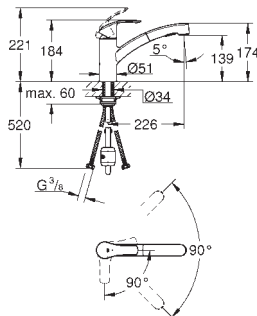

30 355 000 chrome *

Eurosmart
Single-lever sink mixer 1/2"
low spout
single hole installation
GROHE StarLight chrome finish
GROHE SilkMove ES 35 mm ceramic cartridge
with energy saving function via cold start
flow strainer
with integrated temperature limiter
pull-out dual spray control - switches back and forth between regular flow and spray
diverter: mousseur/**SpeedClean** shower jet
automatic return to mousseur
adjustable flow rate limiter
swivel cast spout
88° swivel radius
separate inner water ways – lead and nickel free
flexible connection hoses
rapid installation system
protected against backflow