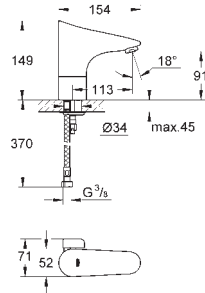

36 207 001 **chrome** **537.00**

**Europlus E
Infra-red electronic basin mixer 1/2" with mixing device
and adjustable temperature limiter**

with infrared sensor for bi-directional communication for monitoring, configuration and service purpose
6 V lithium-battery, type CR-P2
battery lifetime: approx. 7 years (150 actuations a day)
GROHE EcoJoy mousseur 5.7 l/min
non-return valve
dirt strainers
solenoid valve
rapid installation system
multistage battery status display
7 pre-set programs:
auto flush
thermal disinfection
cleaning mode
additional functions and precise settings
by remote control 36 407
CE approved
acoustic group I in accordance with DIN 4109
type of protection faucet IP 59K

36 208 001 **chrome** **493.00**
ditto, without mixing device