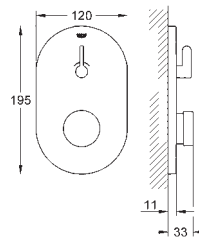

36 321 000

chrome

308.00

Eurosmart Cosmopolitan T
Self-closing shower mixer 1/2" with mixing device
and adjustable temperature limiter

GROHE StarLight chrome finish
chrome escutcheon
3 adjustable flow times: short - medium - long
(factory setting: medium), approx. 7, 15, 30 sec
(pressure dependent)
pressure range 0.5 to 6 bar
dirt strainers
for use with 36 322 000
without concealed body