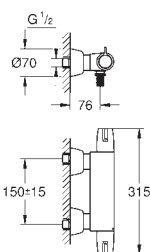

Grohtherm Special
Thermostatic basin mixer 1/2"
wall mounted
ergonomic handles
ceramic headparts 1/2", 90°
GROHE TurboStat compact cartridge
with wax thermoelement
Temperature scale handle with
pre-adjustable safety stop between
35°C and 43°C
easy thermal disinfection via optional key 47 994 000
integrated mixed water shut off
bottom outlet for spouts 13 378 or 13 380
metal temperature safety stop
dirt strainers
with S-unions and with covers
GROHE Quickfix for fast exchange of
non return valves in connections
100% GROHE CoolTouch consisting of safety
housing + S-unions with CoolTouch escutcheons
GROHE StarLight chrome finish
GROHE SafetyPlus

13 378 000 chrome 89.00