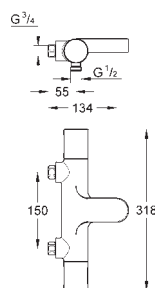

Grotherm 3000 Cosmopolitan
Thermostatic bath mixer 1/2"
wall mounted

GROHE CoolTouch safety housing
GROHE StarLight chrome finish
GROHE SafeStop at 38°C
GROHE SafeStop Plus optional temperature limiter at 43°C included
GROHE TurboStat compact cartridge with wax thermoelement
integrated mixed water shut off
Aquadimmer with multiple function
- flow control
- diverter: bath/shower
shower bottom outlet 1/2"
mousseur
built-in non return valves
dirt strainers
protected against backflow
without connection unions
GROHE EcoJoy technology for less water and perfect flow
min. recommended pressure 1.0 bar