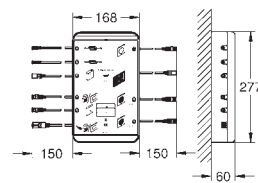

GROHE F-digital Deluxe

Base unit box 4.0 Bluetooth F-Series 40" (BCU V4.0)

to control LightCurtain of Rainshower F-Series 40" AquaSymphony ceiling shower
additional light, sound and steam modules can be connected and controlled

consisting of:

- 2 plug connections, each for one pair of sound modules (36 360 000)
- 1 plug connection for one pair of light modules (36 359 000)
- 1 plug connection LightCurtain for Rainshower F-Series 40" AquaSymphony (26 373 000)
- 2 plug connections for steam module (36 362 000 or 36 368 000), including 1 connection for steam generator and 1 connection for temperature sensor
- 2 plug connections for power supply (per power supply max. 4 devices light/sound)
- 2 plug connections for Bluetooth unit (supply voltage and data line)

CE approved

must be accessible for service
optional: the base unit box can be placed into extra equipment 36 367 000
component has to be ordered separately