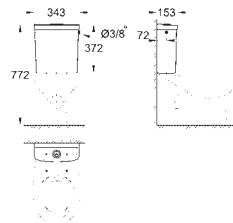

39 437 000

alpine white

*

Bau Ceramic
Exposed flushing cistern
side inlet
including flushing set
vitreous china
24 pieces per pallet

new