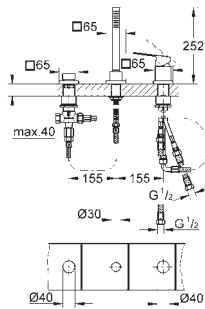

19 966 000

chrome

723.00

Eurocube
3-hole bath combination
GROHE SilkMove 46 mm ceramic cartridge
GROHE StarLight chrome finish
consisting of:
OHM operating element,
diverter bath/shower
without spout
Euphoria Cube hand shower (27 699 000) 9.4 l/min
metal shower hose 2000 mm
flexible connection hoses
connection for shower hose
protected against backflow
for use with (29 037 000)
for combination with (28 990 / 28 991)