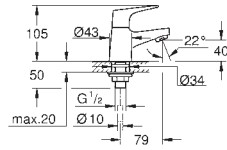

20 575 000 **chrome** **46.00**
BauFlow
Pillar tap 1/2"
XS-Size
single hole installation
metal lever
ceramic headpart 1/2", 90°
GROHE StarLight chrome finish
GROHE EcoJoy mousseur 5.7 l/min
fixation nut G 1/2"