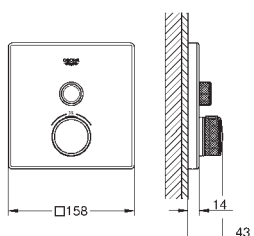

Grotherm SmartControl
Thermostat for concealed installation with one valve
set for final installation for
GROHE Rapido SmartBox 35 600 000
metal wall escutcheon with **GROHE QuickFix**
(covered escutcheon and shaft sealing, covered
fixing), retroactively 6° adjustable
GROHE StarLight finish
GROHE SmartControl push for ON-OFF, turn for
volume adjustment from EcoJoy to full flow, exchangeable symbols
GROHE TurboStat compact cartridge
with wax thermoelement
GROHE SafeStop at 38°C
GROHE SafeStop Plus optional temperature limiter at 43°C included
built-in non return valves and dirt strainers
cover plate in moon white acrylic glass
without roughing-in-set
flow performance:
outlet A (to external shut-off) = 34 l/min
outlet B/C = 29 l/min