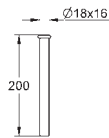

37 035 000 **chrome** 12.50

Urinal flush pipe
Ø 18 mm
200 mm
brass
chrome plated
straight