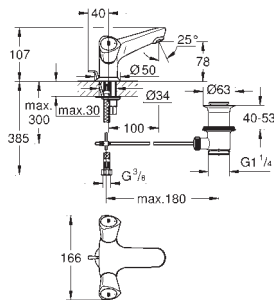

Costa S
Pillar tap
metal handle
heat-insulated
screwable
GROHE StarLight finish
ceramic headpart 1/2", 90°
flow straightener
swivel tubular spout
swivel area 360°
union nut 1/2" with 10.5 mm drilling

21 255 001