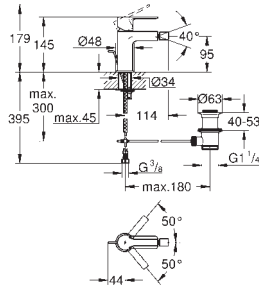

33 848 001	chrome	207.00
33 848 DC1	supersteel	269.00

Lineare
Single-lever bidet mixer 1/2"
S-Size
single hole installation
metal lever
GROHE SilkMove 28 mm ceramic cartridge
with temperature limiter
GROHE StarLight chrome finish
GROHE QuickFix Plus installation system
ball-joint mousseur
pop-up waste set 1 1/4"
flexible connection hoses
min. recommended pressure 1.0 bar