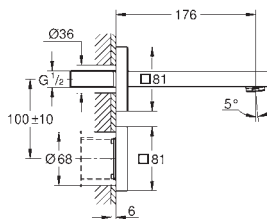

36 442 000

chrome

743.00

Eurocube E
Infra-red electronic wall basin tap without mixing device

with infrared sensor for bi-directional communication for monitoring, configuration and service purpose for cold or premixed water with transformer 100-230 V AC, 50-60 Hz, 6 V DC

laminar spray regulator 5.7 l/min

7 pre-set programs:

auto flush

thermal disinfection

cleaning mode

additional functions and precise settings

by remote control 36 407

set for final installation

for use with Rapid SL 38 748 002 or roughing-in set 36 264 001

CE approved

acoustic group I in accordance with DIN 4109

min. recommended pressure 1.0 bar