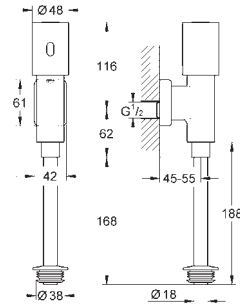

GROHE ELECTRONIC ACTUATIONS FOR URINAL

Ref. No.

Colour

Price netto (€)

37 421 000

chrome

456.00

Tectron Rondo

Infra-red electronic for Urinal

with infrared sensor for bi-directional communication for monitoring, configuration and service purpose

6 V lithium-battery, type CR-P2

battery lifetime: approx. 7 years (150 actuations a day)

metal housing

exposed installation

flow pressure min 0.5 bar

operating pressure max 10 bar

G 1/2

with **integrated stop valve**

flush pipe with rubber connector

multistage battery status display

7 pre-set programs:

auto flush

cleaning mode

pre-flush on/off

additional functions and precise settings

by remote control 36 407

adjustable flow time by hand or remote

CE approved

37 426 000

chrome

456.00