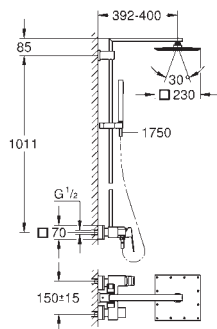

GROHE EUPHORIA SYSTEM

Ref. No.

Colour

Price netto (€)

23 147 001

chrome

1,090.00

Euphoria Cube System 230 Shower system with single lever mixer for wall mounting

consisting of:
shower arm
projection 400 mm
exposed single-lever shower mixer with diverter
allows change between:
spray pattern: Rain
metal head shower Rainshower Allure 230 (27 479 000)
with ball joint
rotation angle $\pm 15^\circ$
spray pattern: Rain
hand shower Euphoria Cube Stick (27 698 000)
adjustable in height with gliding element
Silverflex shower hose 1750 mm (28 388 000)
GROHE SilkMove 35 mm ceramic cartridge
GROHE DreamSpray perfect spray pattern
GROHE StarLight chrome finish
SpeedClean anti-lime system
Inner WaterGuide for a longer life
Twistfree to prevent hose from twisting
**suitable for instantaneous heaters
from 18 kW/h**
minimum flow rate 7 l/min.
min. recommended pressure 1.0 bar