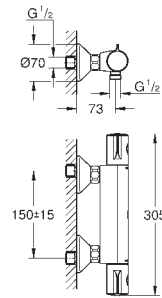

GROHE GROHTHERM 800

Ref. No.

Colour

Price netto (€)

34 558 000

chrome

183.00

Grotherm 800
Thermostatic shower mixer 1/2"
wall mounted
GROHE StarLight chrome finish
GROHE SafeStop at 38°C
GROHE SafeStop Plus optional temperature limiter at 43°C included
GROHE TurboStat compact cartridge
with wax thermoelement
integrated mixed water shut off
volume handle with **GROHE EcoButton** (economy button with individually adjustable economy stop)
ceramic headpart 1/2", 180°
shower bottom outlet 1/2"
dirt strainers
built-in non return valves
protected against backflow
S-unions
metal escutcheon
min. recommended pressure 1.0 bar
GROHE EcoJoy technology for less water and perfect flow

34 567 000

chrome

238.00