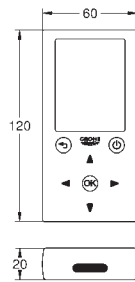

36 407 001 **chrome** **299.00**

Remote control
for all GROHE one eye infra-red products as of 06/2015 and GROHE Blue Home
monitoring
consumption and usage data
thermal disinfection cycles (infrared faucets)
auto flush cycles (infrared faucets)
cleaning mode cycles (GROHE Blue Home)
filter and CO₂ capacity (GROHE Blue Home)
configuration
cleaning mode on/off
thermal disinfection (infrared faucets)
detection range
shut off delay (infrared faucets)
auto flush (infrared faucets)
filter capacity (GROHE Blue Home)
service
send and save profile
reset to factory or user settings
filter capacity (GROHE Blue Home)
demo mode
error codes (GROHE Blue Home)

3 x 1.5 V AAA DC battery supply

SPECIAL FITTINGS