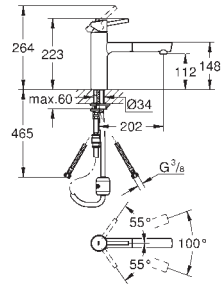

31 129 001 chrome 246.00
31 129 DC1 supersteel 321.00

Concetto
Single-lever sink mixer 1/2"
medium spout
single hole installation
GROHE StarLight finish
GROHE SilkMove 35 mm ceramic cartridge
pull out mousseur
adjustable flow rate limiter
swivel cast spout
swivel area 100°
protected against backflow
flexible connection hoses
rapid installation system
min. recommended pressure 1.0 bar