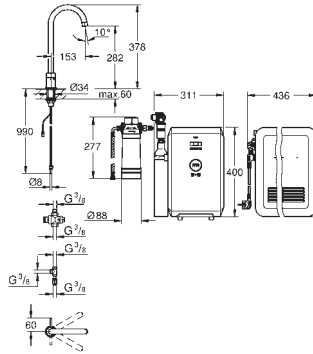

GROHE BLUE PROFESSIONAL

Ref. No.

Colour

Price netto (€)

31 302 001
31 302 DC1

chrome
supersteel

2,326.00
2,426.00

GROHE Blue Mono Chilled and Sparkling Starter Kit

consisting of:

GROHE Blue Minta Mono faucet with filter function
single hole installation

handle for 3 types of filtered and chilled table water

still, medium, sparkling

GROHE StarLight finish

swivel tubular spout

swivel area 140°

flexible connection hoses

GROHE Blue Cube

270 Watt cooling unit, 230 V, 50 Hz

type of protection IP 21

CE approved

GROHE Blue size S filter, filter head with flexible adjustment

for regions with water hardness of more than 9° dKH

for regions with water hardness below 9° dKH please

order activated carbon filter 40 547 001

GROHE Blue 425 g CO₂-carbonization bottle

Min. recommended pressure 2.0 bar

This product includes an article which is declared as a hazardous substance. Find more information in the safety data sheet. You can download the safety data at: www.grohe.com/safety-data-sheets/