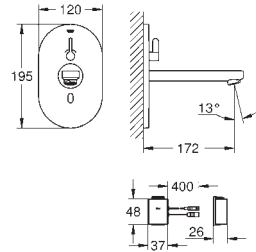

GROHE BLUETOOTH MONITORING

Ref. No.

Colour

Price netto (€)

36 412 000

chrome

728.00

**Eurosmart Cosmopolitan E Bluetooth
Infra-red electronic basin mixer 1/2" with mixing device
and adjustable temperature limiter**

with infrared sensor and Bluetooth module for
bi-directional communication for monitoring,
configuration and service purpose
with transformer 100-240 V AC, 50-60 Hz, 6.75 V DC
set for final installation for concealed
fitting box

36 339 000

GROHE StarLight finish

GROHE EcoJoy technology for less water and perfect flow
laminar flow straightener 9 l/min.

chrome escutcheon and spout
projection 172 mm

with Bluetooth 4.0* for wireless data communication
for Apple** and Android devices
Bluetooth range (max. 10 m) varies depending on used
materials and walls between transmitter and receiver

monitoring

password protected products

app detects all Bluetooth products in range
auto flush cycles and timing last auto flush
usage per day / 30 days

thermal disinfection cycles and timings last disinfection

configuration

detection range and shut off delay

auto flush

thermal disinfection

cleaning mode

2 on/off timers

identification by name

service

send and save 3 profiles

reset to factory or user settings

hard and software version

CE approved

acoustic group I in accordance with DIN 4109

36 339 000

chrome

200.00