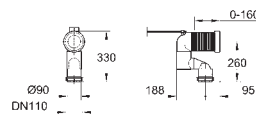

39 551 000

WC connection outlet
vertical
length adjustable
200 to 250 mm from wall

chrome

*