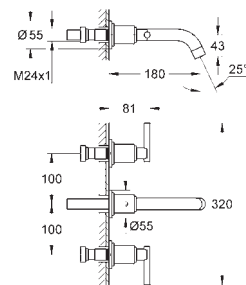

20 009 000

chrome

643.00

Atrio
Three-hole basin mixer 1/2"
M-Size

ceramic headparts 1/2", 90°
GROHE StarLight chrome finish
swivel tubular spout
with mousseur and stop limiter
pop-up waste set 1 1/4"
pressure-proof, flexible connection hoses
between spout and side valves
union nut with 10.5 mm drilling
with Jota handle