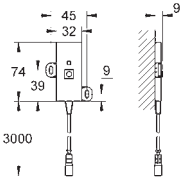

GROHE F-DIGITAL CONTROLLERS

Ref. No. Colour Price netto (€)

36 356 000 chrome 156.00

**GROHE F-digital
Transceiver**
optional accessory for digital mixing unit