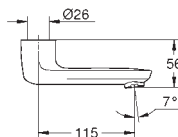

Cast swivel spout
length 115 mm
swivelling (180 or 90°) and lockable
laminar flow straightener 9 l/min.
GROHE StarLight finish

13 380 000 chrome 100.00
ditto, length 175 mm

SPECIAL FITTINGS