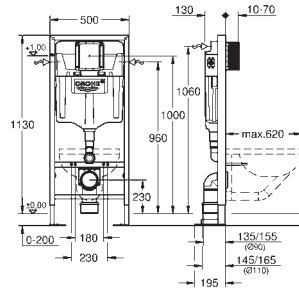

GROHE RAPID SL FREE-STANDING INSTALLATION

Ref. No.

Colour

Price netto (€)

38 584 001

chrome

408.00

**Rapid SL for WC
flushing cistern GD 2
1.13 m installation height**

for free-standing installation, for on-the-wall installations or studded walls
powder coated steel frame, self-supporting
for dry-cladding, completely pre-assembled
with fixed connections
lockable

fixing material

2 WC fixing bolts

fixing device for ceramic

WC ceramics with small bearing area (less than 205 mm)

require additional accessory 38 779 000

distance of fixing bolts 180/230 mm

outlet bend Ø 90 mm

depth adjustable

reducer Ø 90/110 mm

inlet and outlet connecting set

flushing cistern GD 2, 6 - 9 I

adjustment ex factory 6 l and 3 l

pneumatic discharge valve offering 3 modes of

operation: dual flush or start/stop or single flush

water supply from left/right or back

low noise (group I acc. to

German Noise Specification)

insulated against condensation

1/2" water supply connection including

integrated angle valve and push fit

flexible hose union

no tools required for the installation

of the inspection shaft incl. protection

during construction phase

for vertical or horizontal use

without accessories for on-the-wall installation

for mounting of small flush plates please order

revision shaft 40 911 000 (sold separately)