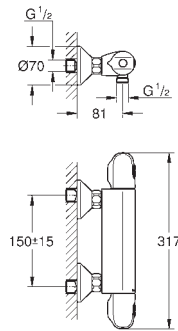

GROHE GROHTHERM 1000

Ref. No.

Colour

Price netto (€)

34 143 003

chrome

225.00

Grotherm 1000

Thermostatic shower mixer 1/2"

wall mounted

GROHE CoolTouch safety housing

GROHE StarLight chrome finish

GROHE MetalGrip ergonomically shaped metal handles

GROHE SafeStop at 38°C

GROHE SafeStop Plus optional temperature limiter at 43°C included

GROHE TurboStat compact cartridge

with wax thermoelement

integrated mixed water shut off

volume handle with **GROHE EcoButton** (economy

button with individually adjustable economy stop)

ceramic headpart 1/2", 180°

shower bottom outlet 1/2"

built-in non return valves

dirt strainers

protected against backflow

S-unions

metal escutcheon

min. recommended pressure 1.0 bar

GROHE EcoJoy technology for less water and perfect flow

34 155 003

chrome

287.00