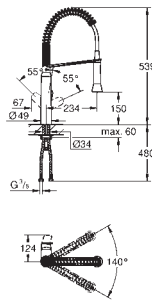

31 379 000
31 379 DC0

chrome
supersteel

691.00
898.00

K7
Single-lever sink mixer 1/2"
single hole installation
GROHE StarLight finish
GROHE SilkMove 35 mm ceramic cartridge
professional spray
diverter: mousseur/**SpeedClean** shower jet
automatic return to mousseur
metal spray
adjustable flow rate limiter
swivel spout
swivel area 140°
protected against backflow
flexible connection hoses
rapid installation system
min. recommended pressure 1.0 bar