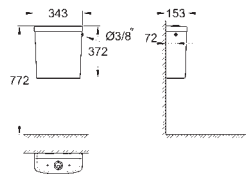

39 494 000

alpine white

*

Bau Ceramic
Exposed flushing cistern
side inlet
including flushing set
vitreous china
24 pieces per pallet

new