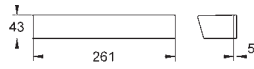

GROHE GROHTHERM 2000

Ref. No.

Colour

Price netto (€)

18 608 001

chrome

43.00

Grotherm 2000
GROHE EasyReach shower tray