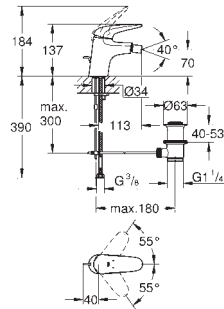

23 720 003 **chrome** 110.00
23 720 LS3 **moon white/chrome** 143.00

Eurostyle
Single-lever bidet mixer 1/2"
S-Size
single hole installation
solid metal lever
GROHE SilkMove 35 mm ceramic cartridge
adjustable flow rate limiter
with temperature limiter
GROHE StarLight chrome finish
GROHE EcoJoy mousseur 5.7 l/min
GROHE QuickFix rapid installation system
with ball joint
pop-up waste set 1 1/4"
flexible connection hoses