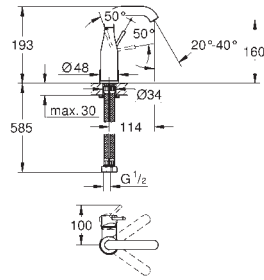

Ref. No. Colour Price netto (€)

23 488 001 **chrome** *

Essence
Single-lever basin mixer 1/2"
M-Size
single hole installation
metal lever
GROHE SilkMove 28 mm ceramic cartridge
with temperature limiter
GROHE StarLight chrome finish
GROHE QuickFix Plus installation system
swivel spout with mousseur and stop limiter
smooth body
flexible connection hoses
DR-brass