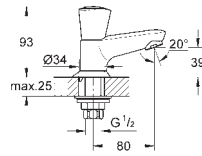

GROHE COSTA S

Ref. No.

Colour

Price netto (€)

20 405 001

chrome

58.00

Costa S
Pillar tap 1/2"
metal handle
heat-insulated
screwable
marking: blue
Carbodur headpart
cast spout with mousseur
union nut 1/2" x 10.5 mm
GROHE StarLight chrome finish