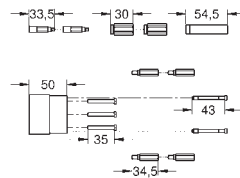

Extension set
50 mm
for universal single-lever mixer for concealed installation 1/2"
for use with bath and shower mixer
for use with all trim set designs and surfaces

38 652 000 **chrome** 123.00