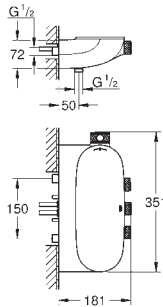

34 713 000 **chrome** 722.00

Grotherm SmartControl Combi thermostatic shower mixer with 3 valves, exposed/concealed
wall mounted
GROHE CoolTouch no risk of scalding
GROHE StarLight chrome finish
GROHE TurboStat compact cartridge with wax thermostatic element
GROHE SafeStop at 38°C
GROHE SafeStop Plus optional temperature limiter at 43°C included
GROHE EcoJoy technology for less water and perfect flow
GROHE SmartControl push for ON-OFF, turn for volume adjustment from EcoJoy to full flow
exchangeable symbols
GROHE EasyReach shower tray shower bottom outlet 1/2"
multiple outlets can be run simultaneously
protected against backflow

requires concealed body 26 449 000 – to be ordered separately