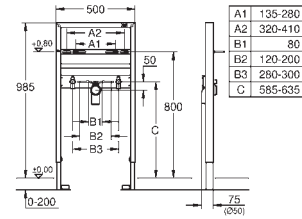

GROHE RAPID SL FOR WASH BASIN AND BIDET

Ref. No.

Colour

Price netto (€)

38 541 000

chrome

142.00

Rapid SL for wash basin
for single hole installation
1.00 m installation height

for on-the-wall installations or studded walls
powder coated steel frame, self-supporting
for dry-cladding, completely pre-assembled
with fixed connections
quick adjustment, lockable
fixing material
TÜV approved
wash basin fixing bolts M10 with
fixing device for ceramic
variable distance of fixing bolts
HT-outlet bend Ø 50 mm
seal Ø 32 mm

2 noise protected fitting connections 1/2"

without accessories for on-the-wall installation