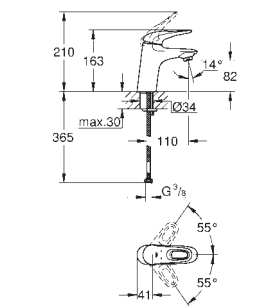

32 468 003 **chrome** **110.00**

Eurostyle
Single-lever basin mixer 1/2"
S-Size
single hole installation
loop metal lever
GROHE SilkMove 35 mm ceramic cartridge
adjustable flow rate limiter
with temperature limiter
GROHE StarLight chrome finish
GROHE EcoJoy mousseur 5.7 l/min
GROHE QuickFix rapid installation system
smooth body
flexible connection hoses