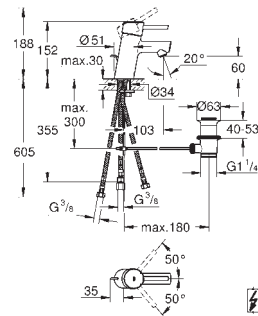

23 060 001 **chrome** **150.00**
Concetto
Single-lever basin mixer 1/2"
S-Size
single hole installation
metal lever
GROHE SilkMove 35 mm ceramic cartridge
adjustable flow rate limiter
GROHE StarLight chrome finish
GROHE QuickFix installation system
with centering support
flow straightener
pop-up waste set 1 1/4"
flexible connection hoses
for open water heater
optional temperature limiter ref. no. 46 375 000
acoustic group I in accordance with DIN 4109