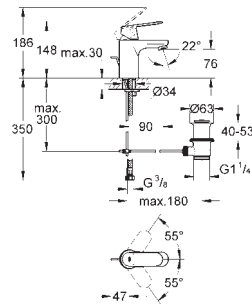

GROHE EUROSMART COSMOPOLITAN

Ref. No.

Colour

Price netto (€)

32 825 00E

chrome

108.00

Eurosmart Cosmopolitan
Single-lever basin mixer 1/2"
S-Size

single hole installation
metal lever

GROHE SilkMove 35 mm ceramic cartridge
adjustable flow rate limiter
adjustable minimum flow rate
approx. 2.5 l/min

temperature limiter
GROHE StarLight chrome finish
GROHE EcoJoy SpeedClean mousseur 5.7 l/min
GROHE QuickFix installation system
with centering support
pop-up waste set 1 1/4"
flexible connection hoses
min. recommended pressure 1.0 bar
acoustic group I in accordance with DIN 4109