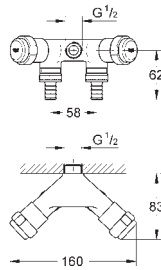

41 020 000

chrome

67.00

Eggemann
Original WAS double valve „Simple“ 1/2"
wall mounted
grease chamber headparts 1/2" for closable
hose connection with non-return valve
female thread 1/2"
protected against backflow
GROHE StarLight chrome finish