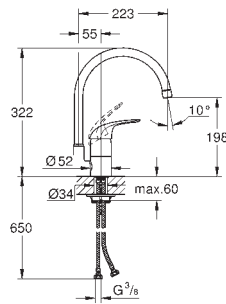

GROHE EUROECO / EUROECO SPECIAL

Ref. No.

Colour

Price netto (€)

32 752 000

chrome

97.00

Euroeco
Single-lever sink mixer 1/2"
single hole installation
GROHE StarLight finish
GROHE SilkMove 46 mm ceramic cartridge
mousseur
adjustable flow rate limiter
swivel tubular spout
swivel range 0°/150°/360°
metal lever
flexible connection hoses
rapid installation system