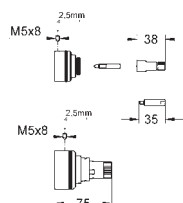

Extension-set 27.5 mm
for use with bath-thermostats with aquadimmer