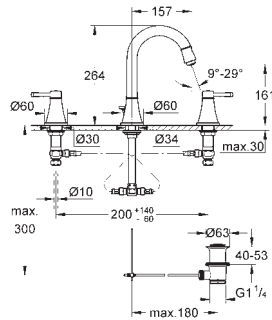

20 389 000 chrome 537.00
20 389 IGO chrome/gold 697.00
20 389 GLO cool sunrise 656.00
20 389 DAO warm sunset 656.00
20 389 ALO brushed hard graphite 656.00

Grandera
Three-hole basin mixer 1/2"
M-Size
valves hot/cold with ceramic headparts 1/2" - 90°
GROHE StarLight chrome finish
GROHE EcoJoy technology for less water and perfect flow
GROHE AquaGuide adjustable mousseur 5.7 l/min
pop-up waste set 1 1/4"
pressure-proof, flexible connection hoses
between spout and side valves
min. recommended pressure 1.0 bar