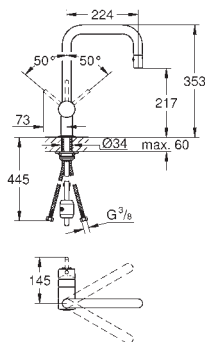

Minta
Single-lever sink mixer 1/2"
U - spout
single hole installation
GROHE StarLight finish
GROHE SilkMove 46 mm ceramic cartridge
flow strainer
pull-out laminar spray
diverter: laminar spray/**SpeedClean** shower jet
automatic return to laminar spray
adjustable flow rate limiter
swivel tubular spout, swivel area 360°
integrated non-return valve
protected against backflow
flexible connection hoses
rapid installation system
min. recommended pressure 1.0 bar

40 684 000
40 684 DC0

chrome
supersteel

53.00
*

Minta
Lever
for Minta single lever sink mixer