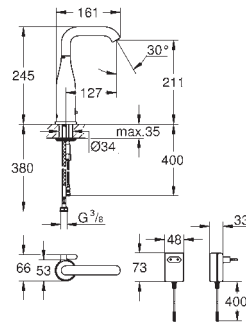

36 444 000

chrome

555.00

Essence E

Infra-red electronic basin mixer 1/2" with mixing device and adjustable temperature limiter

with infrared sensor for bi-directional communication for monitoring, configuration and service purpose with plug transformer 100-230 V AC, 50-60 Hz, 6 V DC

GROHE StarLight chrome finish adjustable swivel area 0° / 150° / 360°

laminar spray regulator 5.0 l/min

flexible connection hoses

non-return valve

dirt strainers

with integrated solenoid valve

rapid installation system

7 pre-set programs:

auto flush

thermal disinfection

cleaning mode

additional functions and precise settings

by remote control 36 407

CE approved

acoustic group I in accordance with DIN 4109

type of protection faucet IP 59K

min. recommended pressure 1.0 bar

36 445 000

chrome

531.00