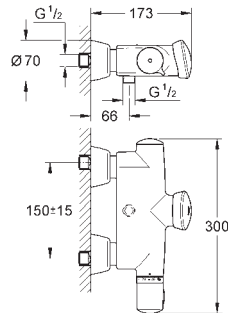

GROHE EURODISC SE

Ref. No. Colour Price netto (€)

36 245 000 chrome 1,030.00

Eurodisc SE
Self-closing shower thermostat , 1/2"
wall mounted
6 V lithium-battery, type CR-P2
GROHE StarLight chrome finish
GROHE TurboStat compact cartridge
with wax thermoelement
GROHE CoolTouch metal housing
temperature scale handle with safety stop
between 35°C and 45°C
non-return valve
dirt strainers
bottom outlet 1/2"
start-stop function
electronic control of operating time
functions to activate with tip code
flow time adjustable from 2 sec. to 30 min.
automatic flushing: 5 min after 3 days
without use
thermal disinfection for 3.5 or 11 min
CE approved
type of protection IP 69K
min. recommended pressure 1.0 bar

36 247 000 chrome 1,010.00