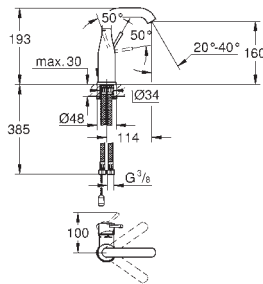

23 798 001	chrome	157.00

Essence
Single-lever basin mixer 1/2"
M-Size
single hole installation
metal lever
GROHE SilkMove 28 mm ceramic cartridge with temperature limiter
GROHE StarLight chrome finish
GROHE EcoJoy mousseur 5.7 l/min
GROHE AquaGuide adjustable mousseur
GROHE QuickFix Plus installation system
swivel spout with mousseur and stop limiter
smooth body
waste-set with push-open plug
flexible connection hoses
min. recommended pressure 1.0 bar