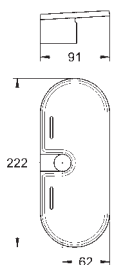

27 596 000 chrome 6.30

GROHE EasyReach tray
Acrylic
for New Tempesta and Euphoria
shower rails Ø 22 mm

SHOWERS