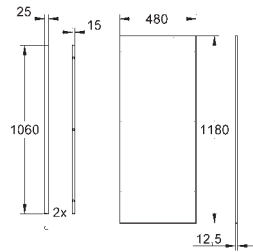

Rapid SL Cladding
for wall mounted WC

1.13 m installation height

gypsum fibre boards 1190 x 480 x 12.5 mm
with all cut-outs
self-tapping screws
2 zinc coated support angles with
fixing screws

38 630 001

chrome