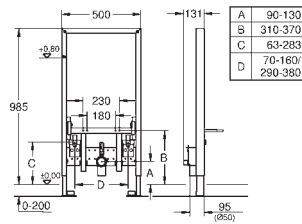

GROHE RAPID SL FOR WASH BASIN AND BIDET

Ref. No.

Colour

Price netto (€)

38 545 000

chrome

301.00

Rapid SL for bidet

1.00 m installation height

powder coated steel frame, self-supporting
for on-the-wall installations or studded walls
pre-assembled
height adjustable fitting connections
quick adjustment, lockable
fixing material
TÜV approved
bidet fixing bolts
HT-outlet bend Ø 50 mm
seal Ø 32 mm
2 noise protected fitting connections 1/2"
fixing material for bidet

without accessories for on-the-wall installation