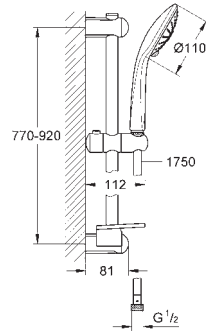

GROHE EUPHORIA

Ref. No. Colour Price netto (€)

27 226 001	chrome	111.00
27 226 DC1	supersteel	169.00
27 226 BE1	polished nickel	129.00
27 226 EN1	brushed nickel	129.00
27 226 GL1	cool sunrise	129.00
27 226 GN1	brushed cool sunrise	129.00
27 226 DA1	warm sunset	129.00
27 226 DL1	brushed warm sunset	129.00
27 226 A01	hard graphite	129.00
27 226 AL1	brushed hard graphite	129.00

Euphoria 110 Massage Shower rail set 3 sprays

consisting of:
hand shower Massage (27 221 000)
shower rail 900 mm (27 500 000)
Silverflex shower hose 1750 mm (28 388 000)
GROHE EasyReach tray (27 596)
GROHE DreamSpray perfect spray pattern
GROHE StarLight chrome finish
GROHE SprayDimmer (Stepless flow rate reduction)
GROHE QuickFix (upper bracket adjustable for adaption to existing drilling holes)
SpeedClean anti-lime system
Inner WaterGuide for a longer life
Twistfree to prevent hose from twisting
suitable for instantaneous heater
min. recommended pressure 1.0 bar