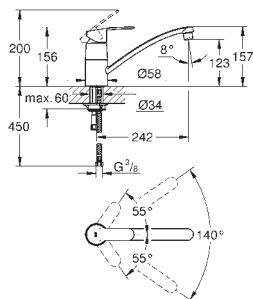

33 977 002

chrome

138.00

Eurostyle Cosmopolitan
Single-lever sink mixer 1/2"
low spout
single hole installation
GROHE StarLight finish
GROHE SilkMove 35 mm ceramic cartridge
mousseur
adjustable flow rate limiter
swivel tubular spout
swivel area 140°
flexible connection hoses
rapid installation system