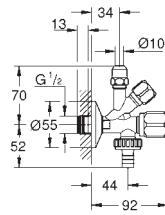

GROHE WAS VALVES

Ref. No. Colour Price netto (€)

22 036 000 chrome 28.00

Original WAS combination service valve 1/2"

self-sealing connection thread
wall connection 1/2"
outlet thread 3/8"
with length compensation
with compression nut Ø 10mm
outlet 3/4"
with hose connection
grease chamber headpart
non-return valve
long connecting shaft
ergonomic handles
marking: neutral
metal push-on escutcheon Ø 55 mm

22 035 000 chrome 24.00
ditto, non self-sealing