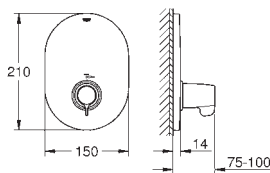

**Grotherm Special
Central thermostatic mixer**
set for final installation for
GROHE Rapido T 35 500 000
without concealed body
escutcheon- and shaft-sealing
covered connections
ergonomic metal wing handle
Temperature scale handle with
pre-adjustable safety stop between
35°C and 43°C
metal temperature safety stop
easy thermal disinfection via optional key 47 994 000
GROHE StarLight chrome finish
GROHE SafetyPlus

35 500 000 chrome 239.00
**GROHE Rapido T Universal thermostatic
mixer for concealed installation**

47 979 000 chrome 10.00