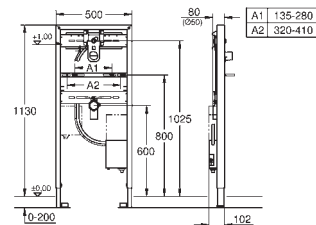

Rapid SL for wash basin

for wall mounted fittings
with roughing-in set for infra-red electronic
Europlus E 36 042 SD0, Essence E 36 447 000
and Eurocube E 36 442 000

1.13 m installation height
for on-the-wall installations or studded walls
powder coated steel frame, self-supporting
for dry-cladding, completely pre-assembled
quick adjustment, lockable
fixing material
wash basin fixing bolts M10 with
fixing device for ceramic
variable distance of fixing bolts
HT-outlet bend Ø 50 mm
seal Ø 32 mm
pre-mounted roughing-in set
with protecting block
fire-proof pipe for laying electronic cables
installation box with water group, stop valve and flush elbow
connection with noise protected fitting holder 1/2"
connecting box for mains supply 230 V
CE approved
for installation with pre-mixed or cold water
without accessories for on-the-wall installation

38 546 000

chrome

134.00