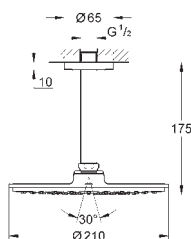

Rainshower Cosmopolitan 210
Head shower set ceiling 142 mm, 1 spray
consisting of:
Rainshower Cosmopolitan 210 metal head shower,
spray plate white (28 368 LS0)
1 spray:
Rain
shower arm Rainshower ceiling 142 mm,
escutcheon white (28 724 LS0)
GROHE DreamSpray perfect spray pattern
GROHE StarLight chrome finish
SpeedClean anti-lime system
suitable for instantaneous heater
starting at 0.5 bar flow pressure

26 172 000 chrome 250.00