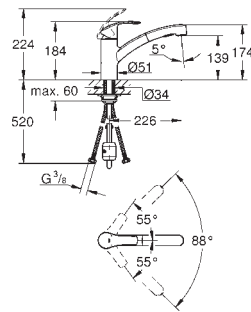

30 305 000 chrome 156.00
30 305 DC0 supersteel 205.00

Eurosmart
Single-lever sink mixer 1/2"
low spout
single hole installation
GROHE StarLight chrome finish
GROHE SilkMove 35 mm ceramic cartridge
flow strainer
with integrated temperature limiter
pull-out dual spray control - switches back and forth between regular flow and spray
diverter: laminar spray/**SpeedClean** shower jet
automatic return to laminar spray
adjustable flow rate limiter
swivel cast spout
88° swivel radius
separate inner water ways – lead and nickel free
flexible connection hoses
rapid installation system
protected against backflow