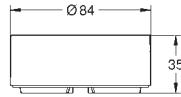

new

22 505 LN0

white

49.99

GROHE Sense

Smart water sensor

for wireless LAN, battery powered
instant flooding alarm
senses room temperature
receive updates on temperature and humidity once a day
customize settings via **GROHE Ondus App** for iOS and Android
status indication via LED light, buzzer and app
for placement on a flat non-conductive surface
supports connections to wireless LAN protected by password of up to 32 characters in length
LongLife Battery: expected lifetime up to 4 years, depending on the use of the water sensor including:

- 1 x water sensor
- 3 x AAA batteries

CE approved
wireless LAN 2.4 GHz
Made in Germany

new

22 506 LN0

white

24.99

GROHE Sense

Extension set for GROHE Sense 22 505 LN0 for difficult to reach locations

for placement on a flat non-conductive surface or installation on the wall including:

- base plate
- sensor extension cable 1.2 m length
- dowels and screw set

not included: Smart water sensor 22 505 LN0
CE approved

new

22 502 LN0

white

540.83

GROHE Sense kit Smart water controller + 3 x smart water sensor

consisting of:
Smart water controller for wireless LAN, mains powered, 230 V
3 x Smart water sensor
for wireless LAN, battery powered
customize settings via **GROHE Ondus App** for iOS and Android
status indication via LED light, buzzer and app
CE approved
wireless LAN 2.4 GHz
Made in Germany

1 x GROHE Sense Guard for wireless LAN, mains powered, 230 V