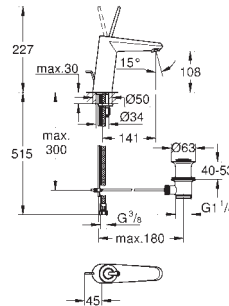

23 427 000 chrome 200.00
23 427 LS0 moon white/chrome 260.00

Eurodisc Joy
Single-lever basin mixer 1/2"
M-Size
single hole installation
metal lever
GROHE FeatherControl Joystick cartridge
GROHE StarLight chrome finish
GROHE EcoJoy SpeedClean mousseur 5.7 l/min
GROHE QuickFix Plus installation system
pop-up waste set 1 1/4"
flexible connection hoses