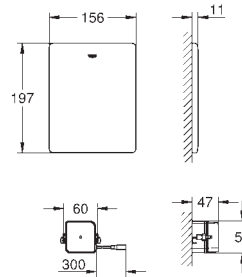

38 934 SD0

stainless steel

544.00

WC control

for manual remote actuation for concealed flushing cisterns, 6 - 9 l

suitable for support rails for the disabled with integrated actuation button

from Hewi, Keuco, Lehnen, Normbau, Pressalit, AMS, Deubad, Erlau, FRELU, FSB

stainless steel wall plate 156 x 197 mm

transformer for external installation

operating voltage 230 V AC, 50/60 Hz, 4.0 VA

servo motor

3 m connecting cable

for the connection of transformer and electronic

3 m connection cable with plug

CE approved

delivery range without actuation button/support rails