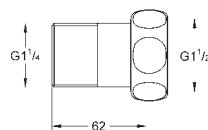

12 424 000 chrome 84.00

Straight union
nut 1 1/2" x 1 1/4" male thread
(for Grotherm XL 1", 35 085/35 086)
GROHE StarLight chrome finish