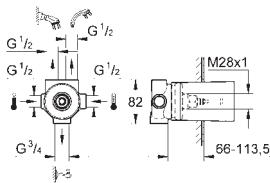

29 033 000 **chrome** **261.00**

5-way diverter
concealed body
wall installation
with ceramic sealing discs
connection cold and hot 1/2"
2 outlets 1/2"
1 bath outlet 3/4"
installation depth infinitely adjustable
66 - 113 mm
DR-brass
min. recommended pressure 1.0 bar