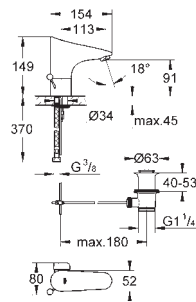

36 236 001 **chrome** **587.00**

**Europlus E
Infra-red electronic basin mixer 1/2" with mixing device,
adjustable temperature limiter and waste set**

with infrared sensor for bi-directional communication for monitoring, configuration and service purpose
6 V lithium-battery, type CR-P2
battery lifetime: approx. 7 years (150 actuations a day)
GROHE EcoJoy mousseur 5.7 l/min
non-return valve
dirt strainers
solenoid valve
rapid installation system
multistage battery status display
7 pre-set programs:
auto flush
thermal disinfection
cleaning mode
additional functions and precise settings
by remote control 36 407
CE approved
acoustic group I in accordance with DIN 4109
type of protection faucet IP 59K

36 015 001 **chrome** **610.00**

**Europlus E
Infra-red electronic basin mixer 1/2" with mixing device
and adjustable temperature limiter**

with infrared sensor for bi-directional communication for monitoring, configuration and service purpose
with plug transformer 100-230 V AC, 50-60 Hz, 6 V DC
GROHE EcoJoy mousseur 5.7 l/min
non-return valve
dirt strainers
solenoid valve
rapid installation system
7 pre-set programs:
auto flush
thermal disinfection
cleaning mode
additional functions and precise settings
by remote control 36 407
CE approved
acoustic group I in accordance with DIN 4109
type of protection faucet IP 59K