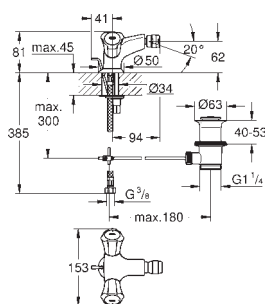

24 480 001

chrome

173.00

Costa L
Single-hole bidet mixer 1/2"
metal handles
heat-insulated
screwable
Longlife-headpart
cast spout with ball joint mousseur
pop-up waste set 1 1/4"
flexible connection hoses
GROHE StarLight chrome finish