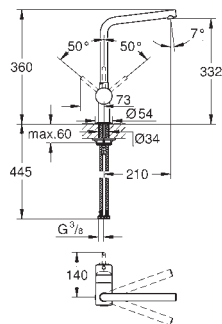

31 375 000 chrome 243.00
31 375 DC0 supersteel 287.00

Minta
Single-lever sink mixer 1/2"
L-spout
single hole installation
GROHE StarLight finish
GROHE SilkMove 46 mm ceramic cartridge
adjustable flow rate limiter
swivel tubular spout
swivel range 0°/150°/360°
flexible connection hoses
rapid installation system
min. recommended pressure 1.0 bar