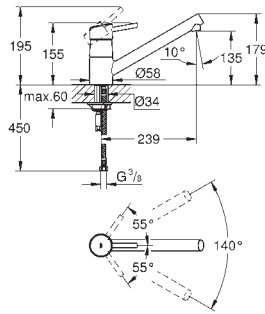

GROHE CONCETTO

Ref. No.

Colour

Price netto (€)

32 659 001
32 659 DC1

chrome
supersteel

177.00
231.00

Concetto
Single-lever sink mixer 1/2"
low spout
single hole installation
GROHE StarLight finish
GROHE SilkMove 35 mm ceramic cartridge
mousseur
adjustable flow rate limiter
swivel cast spout
swivel area 140°
flexible connection hoses
rapid installation system