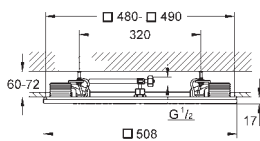

Rainshower F-Series 20"

Ceiling shower with light, 1 spray

Rain
508 x 508 x 59 mm
full spectrum LED: soft light with changing rainbow colours
individually adjustable: permanent lighting with colour selection
power supply for light 12 V DC
CE approved
GROHE DreamSpray perfect spray pattern
GROHE StarLight chrome finish
SpeedClean anti-lime system
suitable for instantaneous heater
requires rough-in set (29 069 000), F-digital Deluxe base unit box (36 397 000), Bluetooth unit (36 371 000) and various cable connections – all to be ordered separately due to installation situation.
this product contains built-in LED lamps, which cannot be changed: energy efficiency class: A+
For detailed planning and product information please contact your local GROHE Customer Service.

29 069 000

chrome

136.00