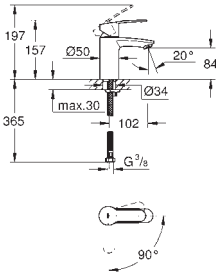

23 373 20E chrome 120.00

Eurostyle Cosmopolitan
Single-lever basin mixer 1/2"
S-Size
single hole installation
metal lever
GROHE SilkMove ES 35 mm ceramic cartridge
with energy saving function via cold start
adjustable flow rate limiter
adjustable minimum flow rate
approx. 2.5 l/min
temperature limiter
GROHE StarLight chrome finish
GROHE EcoJoy mousseur 5.7 l/min
GROHE QuickFix installation system
with centering support
smooth body
flexible connection hoses