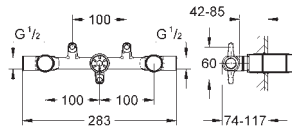

Ref. No. Colour Price netto (€)

29 025 000 **chrome** 232.00

Two-handle basin mixer concealed body, 1/2"
for 3-hole wash-basin mixer
wall installation
without finishing trim set
Installation depth 43 - 85 mm
DR-brass
installation device