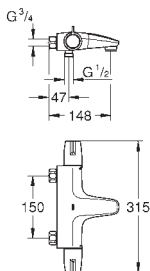

GROHE GROHTHERM SPECIAL

Ref. No. Colour Price netto (€)

34 671 000 chrome 386.00

Grohtherm Special
Thermostatic bath mixer 1/2"
wall mounted
ergonomic handles
Aquadimmer handle with multiple function
flow control
integrated mixed water shut off
diverter bath/shower
GROHE TurboStat compact cartridge
with wax thermoelement
Temperature scale handle with
pre-adjustable safety stop between
35°C and 43°C
easy thermal disinfection via optional key 47 994 000
shower bottom outlet 1/2"
with integrated non return-valve
metal temperature safety stop
laminar mousseur
dirt strainers
without S-unions and covers
GROHE Quickfix for fast exchange of
non return valves in connections
GROHE CoolTouch safety housing
GROHE StarLight chrome finish
GROHE SafetyPlus

34 666 000 chrome 336.00