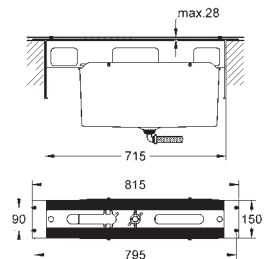

29 037 000

chrome

734.00

4/5-hole bath combination (optional)
baseframe for installation under tiled surround
consisting of:
base frame
drainage box with integrated outlet for splash water

45 388 000

chrome

130.00

Supporting legs for baseframe