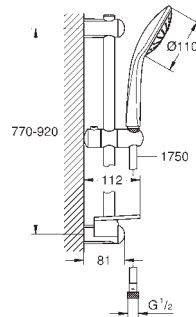

27 267 001	chrome	90.00

Euphoria 110 Mono Shower rail set 1 spray

consisting of:
hand shower Mono (27 265 000)
Silverflex shower hose 1750 mm (28 388 000)
GROHE EasyReach tray (27 596)
GROHE DreamSpray perfect spray pattern
GROHE StarLight chrome finish
GROHE QuickFix (upper bracket adjustable for adaption to existing drilling holes)
SpeedClean anti-lime system
Inner WaterGuide for a longer life
Twistfree to prevent hose from twisting
suitable for instantaneous heater
min. recommended pressure 1.0 bar