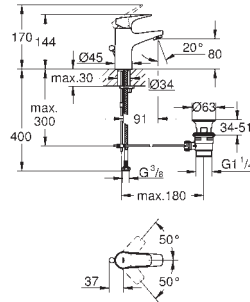

23 751 000 **chrome** **74.00**
BauFlow
Single-lever basin mixer 1/2"
S-Size
single hole installation
metal lever
GROHE Longlife 28 mm ceramic cartridge
GROHE StarLight chrome finish
GROHE EcoJoy mousseur 5.7 l/min
rapid installation system
plastic pop-up waste set 1 1/4"
flexible connection hoses
23 801 000 **chrome** *
ditto, with temperature limiter