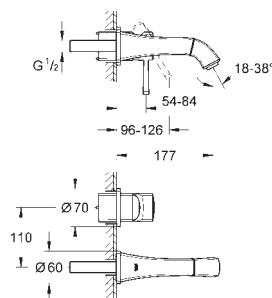

19 929 000 chrome 413.00
19 929 IGO chrome/gold 537.00

Grandera
Two-hole basin mixer
S-Size
wall mounted
set for final installation for 23 319 000
without concealed body
GROHE StarLight chrome finish
GROHE EcoJoy technology for less water and perfect flow
GROHE AquaGuide adjustable mousseur 5.7 l/min
centre distance 110 mm
projection 177 mm

19 930 000 chrome 455.00
19 930 IGO chrome/gold 593.00
ditto, projection 234 mm

* price upon request