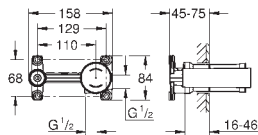

23 571 000 chrome 230.00

Single-lever mixer 1/2", universal concealed body
for 2-hole basin mixers
wall installation
without finishing trim set
GROHE SilkMove 35 mm ceramic cartridge
adjustable flow rate limiter
with temperature limiter
spout can be positioned on the right or left
DR-brass
installation device