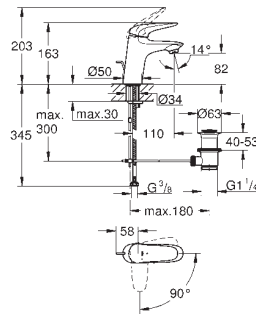

GROHE SILKMOVE ES

Ref. No.

Colour

Price netto (€)

23 709 003
23 709 LS3

chrome
moon white/chrome

110.00
143.00

Eurostyle
Single-lever basin mixer 1/2"

S-Size
single hole installation

solid metal lever
GROHE SilkMove ES 35 mm ceramic cartridge
with energy saving function via cold start
adjustable flow rate limiter
with temperature limiter
GROHE StarLight chrome finish
GROHE EcoJoy mousseur 5.7 l/min
GROHE QuickFix rapid installation system
pop-up waste set 1 1/4"
flexible connection hoses