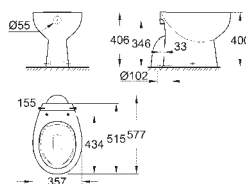

39 430 000

alpine white

*

Bauline
Floor standing WC
wash down
rimless
horizontal outlet
flush volume 6/3 l
including fixation set
vitreous china
12 pieces per pallet

new

39 431 000

alpine white

*

Bau Ceramic
Floor standing WC
wash down
rimless
vertical outlet
flush volume 6/3 l
including fixation set
vitreous china
12 pieces per pallet

new