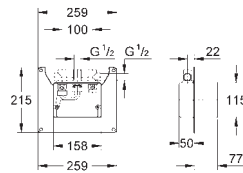

36 122 000

chrome

238.00

Contromix Surf
Concealed mounting box
(for 36 121/36 123)
without finishing trim set
wall mounting box with adhesive
flange for sealing the wall
installation from top or at the sides
stop valve and flush elbow