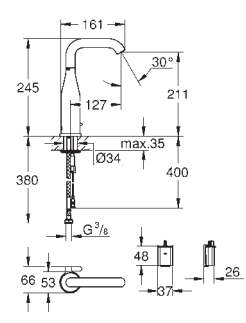

Essence E

Infra-red electronic basin mixer 1/2" with mixing device and adjustable temperature limiter

with infrared sensor for bi-directional communication for monitoring, configuration and service purpose

6 V lithium-battery, type CR-P2

battery lifetime: approx. 7 years (150 actuations a day)

GROHE StarLight chrome finish adjustable swivel area 0° / 150° / 360°

laminar spray regulator 5.0 l/min

flexible connection hoses

non-return valve

dirt strainers

with integrated solenoid valve

external battery

rapid installation system

multistage battery status display

7 pre-set programs:

auto flush

thermal disinfection

cleaning mode

additional functions and precise settings

by remote control 36 407

CE approved

acoustic group I in accordance with DIN 4109

type of protection faucet IP 59K

min. recommended pressure 1.0 bar

36 446 000

chrome

496.00