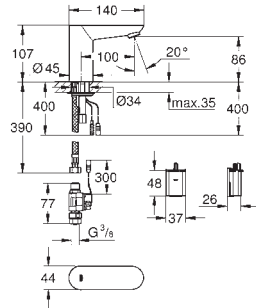

GROHE EUROECO COSMOPOLITAN E

Ref. No.

Colour

Price netto (€)

36 271 000

chrome

264.00

Euroeco Cosmopolitan E

Infra-red electronic basin tap without mixing device
with infrared sensor for bi-directional communication
for monitoring, configuration and service purpose
for cold or premixed water

6 V lithium-battery, type CR-P2

battery lifetime: approx. 7 years (150 actuations a day)

GROHE EcoJoy mousseur 5.7 l/min

dirt strainers

external solenoid valve

external battery

rapid installation system

multistage battery status display

7 pre-set programs:

auto flush

thermal disinfection

cleaning mode

additional functions and precise settings

by remote control 36 407

CE approved

acoustic group I in accordance with DIN 4109

type of protection faucet IP 59K

36 269 000

chrome

300.00