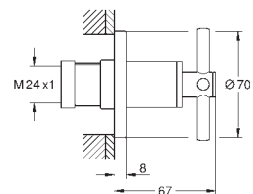

Atrio

Concealed valve exposed part

for concealed valve 35 028 000 or 29 032 000
GROHE StarLight chrome finish
installation depth infinitely adjustable
20-80 mm
escutcheon with screwable wall sealing
with lever handle

new

19 069 003
19 069 DC3
19 069 AL3

chrome
supersteel
brushed hard graphite

*
*
*

Atrio

Concealed valve exposed part

for concealed valve 35 028 000 or 29 032 000
GROHE StarLight chrome finish
installation depth infinitely adjustable
20-80 mm
escutcheon with screwable wall sealing
with cross handle

35 028 000

chrome

132.00

Rapido C/concealed valves

Rough-in for single volume control

for grid installation of Grohtherm Custom Shower system
built-in box with removable protection cover
waterproof membrane base for wall sealing
for masonry and drywall installation
fixing points for front and back wall
body of DR brass
pre-assembled ceramic headpart 3/4"
connection threads 1/2"
flow rate:
55 l/min. at 3 bar
installation depth 70 - 95 mm
min. recommended pressure 1.0 bar