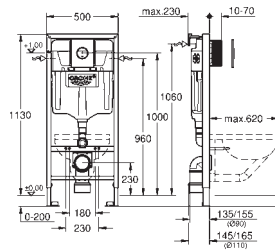

GROHE RAPID SL FOR WC

Ref. No.

Colour

Price netto (€)

38 813 001

chrome

321.00

**Rapid SL 4-in-1 set for WC
flushing cistern GD 2**

1.13 m installation height

for on-the-wall installations or studded walls
powder coated steel frame, self-supporting
for dry-cladding, completely pre-assembled
with fixed connections
quick adjustment, lockable, fixing material
TÜV approved

2 WC fixing bolts, fixing device for ceramic
WC ceramics with small bearing area (less than 205 mm)
require additional accessory 38 779 000
distance of fixing bolts 180/230 mm
outlet bend Ø 90 mm, depth adjustable
reducer Ø 90/110 mm

**inlet and outlet connecting set
flushing cistern GD 2, 6 - 9 I**

adjustment ex factory 6 l and 3 l
pneumatic discharge valve offering 3 modes of
operation: dual flush or start/stop or single flush
water supply from left/right or back
low noise (group I acc. to
German Noise Specification)
insulated against condensation
1/2" water supply connection including
integrated angle valve and push fit
flexible hose union

no tools required for the installation
of the inspection shaft incl. protection
during construction phase
for vertical or horizontal use
accessories for on-the-wall installation

including wall plate Nova Cosmopolitan

vertical and horizontal installation

156 x 197 mm, made of ABS

GROHE StarLight chrome finish

GROHE EcoJoy technology for less water and perfect flow

WC set for noise protection

38 929 000

chrome

289.00