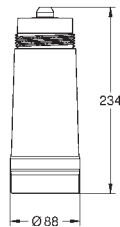

40 404 001 **chrome** **58.33**

GROHE Blue
Filter S-Size
BWT replacement filter for GROHE Blue
capacity 600 l at 15° dKH
5-phases filter
compatible with GROHE Blue Home, GROHE Blue Professional and GROHE Blue Pure

40 430 001 **chrome** **108.33**
ditto, M-Size, capacity 1500 l at 15° dKh, 376 mm high

40 412 001 **chrome** **141.66**
ditto, L-Size, capacity 2600 l at 15° dKh, 429 mm high