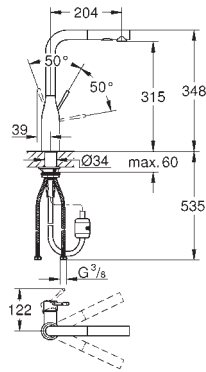

GROHE ESSENCE

Ref. No.

Colour

Price netto (€)

30 270 000	chrome	325.00
30 270 DC0	supersteel	430.00
30 270 BE0	polished nickel	410.00
30 270 EN0	brushed nickel	410.00
30 270 GL0	cool sunrise	410.00
30 270 GN0	brushed cool sunrise	410.00
30 270 DA0	warm sunset	410.00
30 270 DL0	brushed warm sunset	410.00
30 270 A00	hard graphite	410.00
30 270 AL0	brushed hard graphite	410.00

Essence

Single-lever sink mixer 1/2"

high spout

single hole installation

GROHE StarLight chrome finish

GROHE SilkMove 28 mm ceramic cartridge

flow strainer

pull-out dual spray control -

switches back and forth between

regular flow and spray

diverter: laminar spray/SpeedClean shower jet

automatic return to laminar spray

swivel tubular spout

swivel area 360°

integrated non-return valve

protected against backflow

flexible connection hoses

rapid installation system

integrated temperature limiter

min. recommended pressure 1.0 bar

KITCHEN
FITTINGS