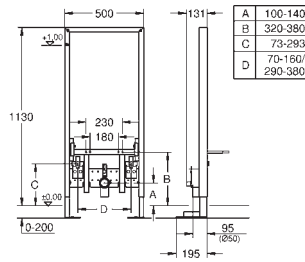

GROHE RAPID SL FREE-STANDING INSTALLATION

Ref. No.

Colour

Price netto (€)

38 581 001

chrome

463.00

Rapid SL for bidet

1.13 m installation height

for free-standing installation, for on-the-wall installations or studed walls
powder coated steel frame, self-supporting
pre-assembled
height adjustable fitting connections
lockable
TÜV approved
fixing material
bidet fixing bolts
HT-outlet bend Ø 50 mm
seal Ø 32 mm
2 noise protected fitting connections 1/2"
fixing material for bidet

without accessories for on-the-wall installation