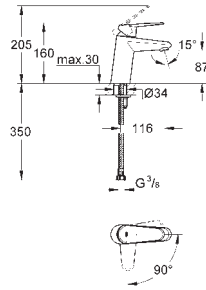

GROHE SILKMOVE ES

Ref. No. Colour Price netto (€)

23 382 20E chrome 153.00

Eurodisc Cosmopolitan
Single-lever basin mixer 1/2"
S-Size
single hole installation
metal lever
GROHE SilkMove ES 35 mm ceramic cartridge
with energy saving function via cold start
adjustable flow rate limiter
adjustable minimum flow rate
approx. 2.5 l/min
temperature limiter
GROHE StarLight chrome finish
GROHE EcoJoy mousseur 5.7 l/min
GROHE QuickFixPlus installation
system with centering support
smooth body
flexible connection hoses
min. recommended pressure 1.0 bar