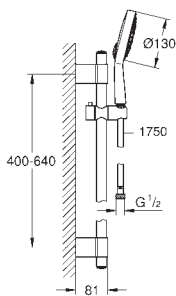

GROHE POWER&SOUL

Ref. No. Colour Price netto (€)

27 732 000 chrome 202.00

**Power&Soul Cosmopolitan 130
Shower rail set 4+ sprays**

consisting of:
Hand shower Power&Soul Cosmopolitan 130 (27 664 000)
shower rail, 600 mm (27 784 000)
with wall holders made of metal
Silverflex shower hose 1750 mm (28 388 000)
GROHE EcoJoy 9,5 l/min flow limiter
GROHE DreamSpray perfect spray pattern
GROHE StarLight chrome finish
GROHE QuickFix Plus adjustable distance between brackets
for adaption to existing drilling holes
SpeedClean anti-lime system
Inner WaterGuide for a longer life
Twistfree to prevent hose from twisting
suitable for instantaneous heater
min. recommended pressure 1.0 bar

27 734 000 chrome 208.00
ditto, 900 mm