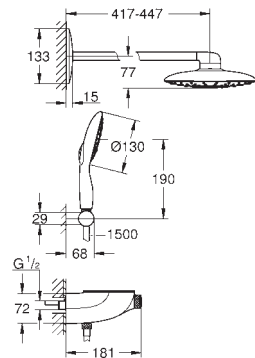

GROHE RAINSHOWER SYSTEM SMARTCONTROL

Ref. No.

Colour

Price netto (€)

26 446 000

chrome

1,160.00

Rainshower System SmartControl 360 MONO Combi shower system with thermostat, exposed/concealed

consisting of:
exposed/concealed SmartControl thermostat
allows change between:
head shower Rainshower 360 MONO with horizontal
450 mm shower arm, spray plate chrome
GROHE PureRain/GROHE Rain O² spray*
Power&Soul 130 hand shower, spray plate white (27 673 LS0)
hand shower wall holder (27 055 000)
Silverflex shower hose 1.500 mm (28 364)
minimum flow rate 10 l/min.
GROHE DreamSpray perfect spray pattern
GROHE StarLight chrome finish
GROHE CoolTouch no risk of scalding
GROHE TurboStat compact cartridge
with wax thermoelement
GROHE EcoJoy technology for less water and perfect flow
GROHE SafeStop at 38°C
GROHE SafeStop Plus optional temperature limiter at 43°C included
GROHE SmartControl push for ON-OFF, turn for
volume adjustment from EcoJoy to full flow
GROHE EasyReach shower tray
SpeedClean anti-lime system
Inner WaterGuide for a longer life
Twistfree to prevent hose from twisting
requires rough-in set 26 264 001 and concealed unit
26 449 000 – all to be ordered separately

* to be decided at first installation; factory default
setting: GROHE PureRain

26 446 LS0

moon white

1,160.00