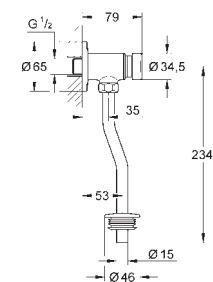

37 396 000

chrome

*

Press urinal flush valve
1/2"
brass
GROHE StarLight chrome finish
with wall escutcheon