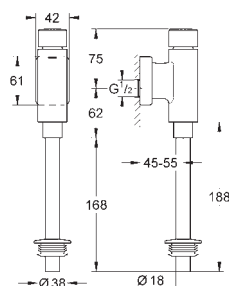

37 345 000

chrome

158.00

Rondo
Flush valve for urinal
1/2"
brass
integrated stop valve
GROHE StarLight chrome finish
with control cap and flush pipe connection
flow rate adjustment
flush volume adjustable 1.0 - 4.0 l
with wall escutcheon
flush pipe 200 mm
rubber connector with escutcheon
flow pressure min 0.5 bar
operating pressure max 5 bar