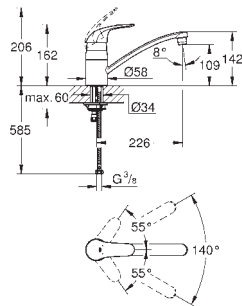

Euroeco
Single-lever sink mixer 1/2"
single hole installation
GROHE StarLight finish
GROHE SilkMove 46 mm ceramic cartridge
mousseur
adjustable flow rate limiter
swivel tubular spout
swivel range 0°/150°/360°
metal lever
flexible connection hoses
rapid installation system