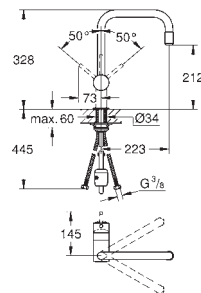

Minta
Single-lever sink mixer 1/2"
U - spout
single hole installation
GROHE StarLight finish
GROHE SilkMove 46 mm ceramic cartridge
pull out mousseur
adjustable flow rate limiter
swivel tubular spout, swivel area 360°
integrated non-return valves
protected against backflow
flexible connection hoses
rapid installation system
min. recommended pressure 1.0 bar

32 322 000
32 322 DC0

chrome
supersteel

274.00
359.00