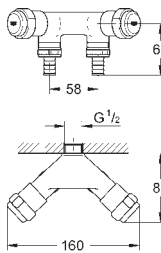

41 022 000

chrome

52.00

Eggemann
Original WAS double valve „Simple“ 1/2"
wall mounted
grease chamber headparts 1/2" for closable
hose connection with non-return valve
protected against backflow
GROHE StarLight chrome finish