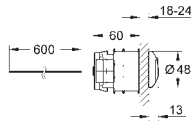

Pneumatic push button actuation
for dual flush or start & stop actuation
Ø 48 mm
in combination with bath furniture or
removable claddings for cistern
inspection
for material thickness from 18 -24 mm
pneumatic hose 600 mm
GROHE StarLight chrome finish

38 714 000

chrome

17.50