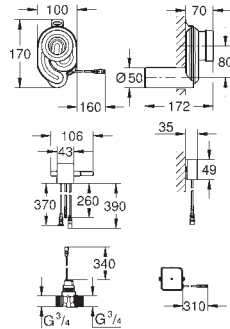

39 368 000

chrome

614.00

Temperature sensor for urinal

with transformer 100-240 V AC, 50-60 Hz, 6.75 V DC

can be used with 39 376 000
siphon with temperature sensor
cartridge with solenoid valve

and dirt strainer
flow pressure min 0.5 bar
operating pressure max 10 bar

7 pre-set programs:

auto flush
cleaning mode
pre-flush on/off
CE approved