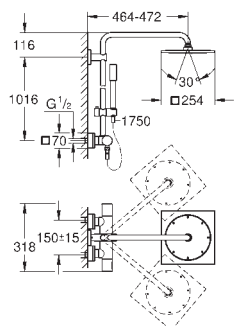

27 469 000

chrome

1,120.00

Rainshower F-Series System 254

Shower system with thermostat for wall mounting

consisting of:

horizontal swivable 450 mm shower arm
exposed thermostat with
Aquadimmer function

allows change between:

head shower Rainshower F-Series 254 (27 285 000)

with ball joint, rotation angle $\pm 20^\circ$

hand shower Sena (28 341 000)

adjustable in height with gliding element (12 140 000)

metal shower hose 1750 mm

GROHE EcoJoy 9,5 l/min flow limiter

GROHE TurboStat

GROHE SafeStop at 38°C

GROHE SafeStop Plus optional temperature limiter at 43°C included

GROHE CoolTouch

GROHE DreamSpray perfect flow

GROHE StarLight chrome finish

SpeedClean anti-lime system

Inner WaterGuide for a longer life

suitable for instantaneous heaters

from 18 kW/h

minimum flow rate 7 l/min.