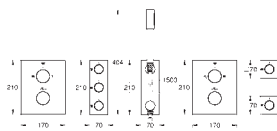

thermostatic mixers and rough-ins have to be ordered separately:
• 2 x Rapido T universal thermostatic mixer (35 500 000)
- 2 x rough-in volume control (35 028 000)
- 1 x rough-in box for triple volume control (35 031 000)
- 1 x Grohtherm F rough-in box for wall shower union (35 034 000)