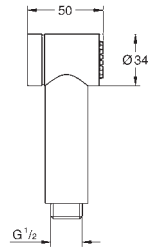

GROHE SENA TRIGGER SPRAYS

Ref. No. Colour Price netto (€)

26 328 000 chrome 65.00

Sena Trigger Spray 35
Hand shower 1 spray
with trigger control
metal
GROHE StarLight chrome finish
SpeedClean anti-lime system
universal mounting system, fitting all standard shower hoses
min. recommended pressure 0.5 bar
Please refer to local norms regarding installation.