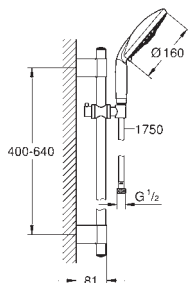

28 768 001 **chrome** **204.00**

Rainshower Classic 160
Shower rail set 4 sprays
consisting of:
hand shower Classic (28 765 000)
shower rail, 600 mm (28 797 001)
with wall holders made of metal
Silverflex shower hose 1750 mm (28 388 000)
GROHE StarLight chrome finish
GROHE QuickFix Plus adjustable distance between brackets
for adaption to existing drilling holes
Twistfree to prevent hose from twisting
min. recommended pressure 1.0 bar

28 770 001 **chrome** **221.00**
ditto, 900 mm