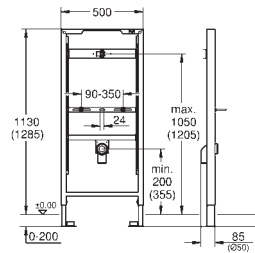

GROHE RAPID SL FOR URINAL

Ref. No.

Colour

Price netto (€)

38 517 001

chrome

214.00

Rapid SL for urinal without fitting

1.13 and 1.30 m installation height

for on-the-wall installations or studed walls
powder coated steel frame, self-supporting
for dry-cladding, completely pre-assembled
height adjustable fitting connections
quick adjustment, lockable

fixing material

TÜV approved

HT-outlet bend Ø 50 mm

fixing bolts M8, with fixing device for the ceramic

inlet connection and inlet connecting set

without accessories for on-the-wall installation

42 824 000

chrome

389.00

Pull-off device for urinal

for 505.00.200, 508.00.200 and 809.00.200