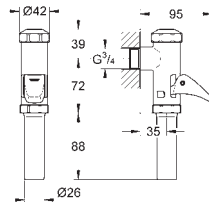

37 141 000 chrome 90.00

DAL-Full-automatic flush valve for WC
3/4"
brass
GROHE StarLight chrome finish
for wash-down and wash-out bowls
with automatic flow rate
flow pressure range from 1.2 - 5.0 bar
low noise (group II according to
German noise specification)