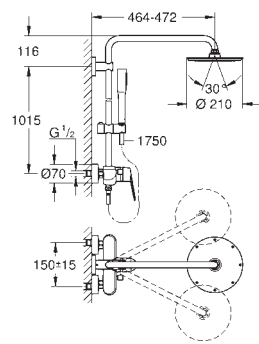

Euphoria Concetto System 260

Shower system with single lever mixer for wall mounting

consisting of:

horizontal swivable 450 mm shower arm

exposed single-lever shower mixer with diverter

allows change between:

head shower Euphoria 260 (26 457)

3 spray patterns:

Rain, SmartRain, Jet

with ball joint

rotation angle $\pm 15^\circ$

hand shower Euphoria Cosmopolitan Stick (27 400 000)

spray pattern: Rain

adjustable in height with gliding element

Silverflex shower hose 1750 mm (28 388 000)

GROHE EcoJoy 9,5 l/min flow limiter

GROHE SilkMove 46 mm ceramic cartridge

GROHE DreamSpray perfect spray pattern

GROHE StarLight chrome finish

SpeedClean anti-lime system

Inner WaterGuide for a longer life

Twistfree to prevent hose from twisting

suitable for instantaneous heaters

from 18 kW/h

minimum flow rate 7 l/min.

min. recommended pressure 1.0 bar

new