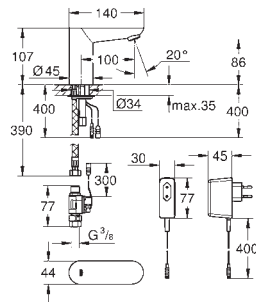

Euroeco Cosmopolitan E

Infra-red electronic basin tap 1/2" without mixing device

with infrared sensor for bi-directional communication
for monitoring, configuration and service purpose
for cold or premixed water

with plug transformer 100-230 V AC, 50-60 Hz, 6 V DC

GROHE EcoJoy mousseur 5.7 l/min

dirt strainers

external solenoid valve

rapid installation system

7 pre-set programs:

auto flush

thermal disinfection

cleaning mode

additional functions and precise settings

by remote control 36 407

CE approved

acoustic group I in accordance with DIN 4109

type of protection faucet IP 59K

min. recommended pressure 1.0 bar

36 270 000

chrome

*