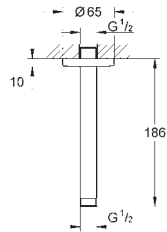

27 851 000

chrome

41.00

**New Tempesta
Shower arm 400 mm**
metal
projection 400 mm
connection thread 1/2"

27 559 000

chrome

36.00

**New Tempesta
Shower arm ceiling 186 mm**
metal
length 186 mm
connection thread 1/2"