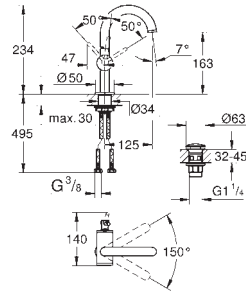

GROHE ATRIO

Ref. No.

Colour

Price netto (€)

new