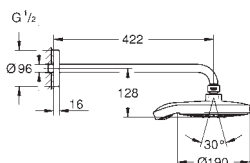

Power&Soul Cosmopolitan 190
Head shower set 422 mm, 4+ sprays
consisting of:
head shower Power&Soul Cosmopolitan 190,
spray plate night time grey (27 765 000)
4 spray patterns:
GROHE Rain O², Rain, Bokoma Spray, Jet
Rainshower shower arm 422 mm, escutcheon
chrome (26 146 000)
GROHE DreamSpray perfect spray pattern
GROHE StarLight chrome finish
SpeedClean anti-lime system
suitable for instantaneous heater
starting at 0.5 bar flow pressure