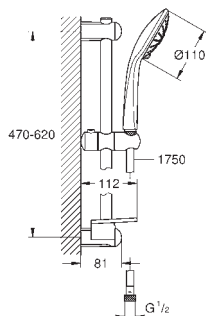

27 243 001 **chrome** 107.00
 27 243 LS1 **moon white** 107.00

**Euphoria 110 Massage
Shower rail set 3 sprays**

consisting of:
 hand shower Massage (27 239 000)
 shower rail, 600 mm (27 499 000)
 Silverflex shower hose 1750 mm (28 388 000)
GROHE EasyReach tray (27 596)
GROHE EcoJoy 9,5 l/min flow limiter
GROHE DreamSpray perfect spray pattern
GROHE SprayDimmer (Stepless flow rate reduction)
GROHE StarLight chrome finish
GROHE QuickFix (upper bracket adjustable for adaption to existing drilling holes)
SpeedClean anti-lime system
Inner WaterGuide for a longer life
Twistfree to prevent hose from twisting
 suitable for instantaneous heater
 min. recommended pressure 1.0 bar