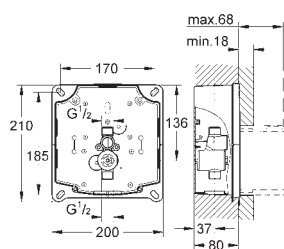

GROHE Rapido UMB

roughing-in set for urinal for manual actuation or Tectron infra-red electronic 6 V

water group with stop valve

flow pressure min 0.5 bar

operating pressure max 10 bar

flush aid

functional unit checked ex factory

water supply connections 1/2" outer thread

installation box with gasket

fixing points for dry cladding and masonry-in