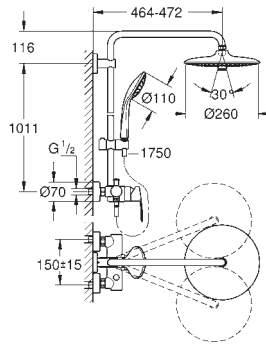

GROHE EUPHORIA SYSTEM

Ref. No.

Colour

Price netto (€)

new