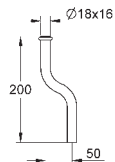

37 040 000 **chrome** 26.00

Urinal flush pipe
Ø 18 mm
200 mm
brass
chrome plated
offset 50 mm

37 043 000 **chrome** 34.00

Urinal flush pipe
Ø 18 mm
400 mm
brass
straight