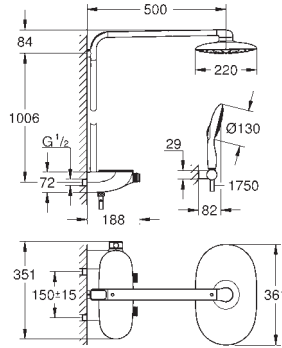

GROHE RAINSHOWER SYSTEM SMARTCONTROL

Ref. No.

Colour

Price netto (€)

26 361 000

chrome

1,160.00

Rainshower System SmartControl 360 MONO
Shower system with thermostat for wall mounting

consisting of:

- horizontal 500 mm shower arm
- exposed SmartControl thermostat
- allows change between:
  - head shower Rainshower 360 MONO, spray plate chrome
  - GROHE PureRain/GROHE Rain O² spray*
  - Power&Soul 130 hand shower, spray plate white (27 673 LS0)
  - hand shower wall holder (27 055 000)
  - Silverflex shower hose 1750 mm (28 388 000)
  - minimum flow rate 10 l/min.

- **GROHE DreamSpray** perfect spray pattern
- **GROHE StarLight** chrome finish
- **GROHE CoolTouch** no risk of scalding
- **GROHE TurboStat** compact cartridge with wax thermoelement
- **GROHE EcoJoy** technology for less water and perfect flow
- GROHE SafeStop at 38°C
- **GROHE SafeStop Plus** optional temperature limiter at 43°C included
- **GROHE SmartControl** push for ON-OFF, turn for volume adjustment from EcoJoy to full flow
- **GROHE EasyReach** shower tray
- **SpeedClean** anti-lime system
- **Inner WaterGuide** for a longer life
- **suitable for instantaneous heaters from 18 kW/h**
- **Twistfree** to prevent hose from twisting

* to be decided at first installation; factory default

setting: GROHE PureRain

In case of a 160 cc thermostat you need to purchase one of the following wall fixation sets for installation: 125356, 125357