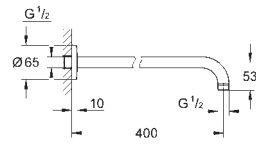

27 851 000

chrome

41.00

**New Tempesta
Shower arm 400 mm**
metal
projection 400 mm
connection thread 1/2"

27 559 000

chrome

36.00

**New Tempesta
Shower arm ceiling 186 mm**
metal
length 186 mm
connection thread 1/2"