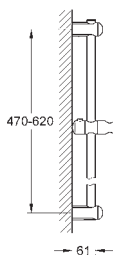

26 457 000 chrome 113.00
26 457 EN0 brushed nickel 157.00
ditto, with 9.5 l/min flow limiter

26 455 000 chrome 113.00
ditto, with non-restricted flow

27 499 000 chrome 47.00

Euphoria
Shower rail, 600 mm
with wall holders, glide element and swivel holder
GROHE QuickFix (upper bracket adjustable
for adaption to existing drilling holes)
GROHE StarLight chrome finish