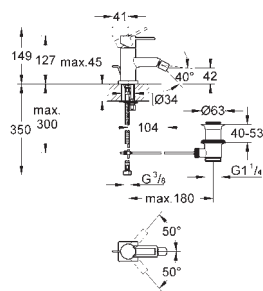

32 147 000 **chrome** 415.00

Allure Single-lever bidet mixer 1/2" M-Size
single hole installation
GROHE SilkMove 28 mm ceramic cartridge
GROHE StarLight chrome finish
rapid installation system
ball-joint mousseur
pop-up waste set 1 1/4"
flexible connection hoses