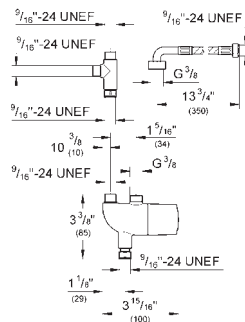

34 507 000

chrome

195.00

Grotherm Micro

Thermostatic scalding protection

temperature adjustment 15-43° C (± 2° C)
thermal disinfection without re-adjustment of temperature
GROHE TurboStat thermoelement
built-in non return valves
dirt strainers
with connection set and T piece
GROHE StarLight chrome finish
max. pressure differential 5:1
min. recommended pressure 1.0 bar