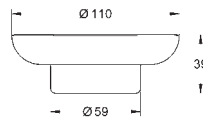

40 368 001 **chrome** **5.58**

Essentials Soap dish
material: glass
fits in the following holders:
Essentials (40 369)
Essentials Cube (40 508)
Bau Cosmopolitan (40 585)
Essentials Authentic (40 652)