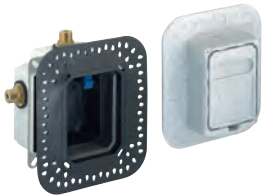

36 014 000 chrome 186.00

Eurodisc SE
Concealed mounting box 1/2"
wall installation
suitable for final installation set
36 247
elastomere installation box
installation depth adjustable
2 stop valves
type of protection IP 69K
GROHE EcoJoy technology for less water and perfect flow
(in connection with 36 247)