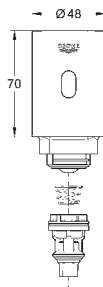

Tectron retro-fit unit 1/2"

with infrared sensor for bi-directional communication for monitoring, configuration and service purpose

6 V lithium-battery, type CR-P2

battery lifetime: approx. 7 years (150 actuations a day)

metal housing

exposed installation

for urinal flush valve 37 021 and variants

flow pressure min 0.5 bar

operating pressure max 10 bar

with piston

multistage battery status display

7 pre-set programs:

auto flush

cleaning mode

pre-flush on/off

additional functions and precise settings

by remote control 36 407

adjustable flow time by hand or remote

CE approved