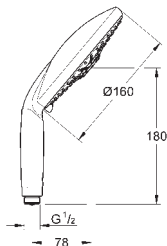

GROHE RAINSHOWER CLASSIC

Ref. No. Colour Price netto (€)

28 765 000 **chrome** **111.00**

Rainshower Classic 160
Hand shower 4 sprays
Rain, Jet, Pure, Champagne spray
GROHE StarLight chrome finish
SpeedClean anti-lime system
Inner WaterGuide for a longer life
universal mounting system, fitting all standard shower hoses
suitable for instantaneous heater
minimum flow rate 7,5 l/min.