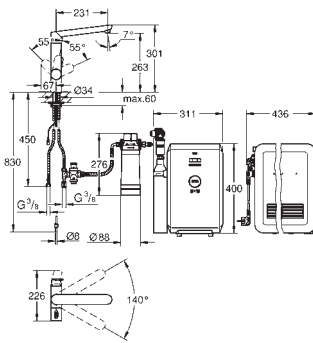

GROHE BLUE PROFESSIONAL

Ref. No. Colour Price netto (€)

31 347 002 chrome 2,600.00
31 347 DC2 supersteel 2,639.00

GROHE Blue Minta Professional Starter Kit

consisting of:
GROHE Blue Minta single-lever sink mixer
with filter function

single hole installation
separate handle for 3 filtered and chilled table water
still, medium, sparkling
headpart 1/2"

GROHE StarLight finish
GROHE SilkMove 35 mm ceramic cartridge
adjustable flow rate limiter
swivel tubular spout
swivel area 150°

separate inner water ways for filtered
and non-filtered water
flexible connection hoses

GROHE Blue Cube
270 Watt cooling unit, 230 V, 50 Hz
type of protection IP 21

GROHE Blue size S filter, filter head with flexible adjustment

GROHE Blue 425 g CO₂-carbonization bottle
Min. recommended pressure 2.0 bar

this product contains built-in LED lamps, which
cannot be changed: energy efficiency class: A+

This product includes an article which is declared as a hazardous
substance. Find more information in the safety data sheet. You can
download the safety data at: www.grohe.com/safety-data-sheets/

31 346 001 chrome 2,690.00
31 346 DC1 supersteel 2,720.00

GROHE Blue K7 Professional Starter Kit

consisting of:
GROHE Blue K7 single-lever sink mixer
with filter function

single hole installation
separate handle for 3 filtered and chilled table water
still, medium, sparkling
headpart 1/2"

GROHE StarLight finish
GROHE SilkMove 35 mm ceramic cartridge
adjustable flow rate limiter
swivel cast spout
swivel area 140°

separate inner water ways for filtered
and non-filtered water
flexible connection hoses

GROHE Blue Cube
270 Watt cooling unit, 230 V, 50 Hz
type of protection IP 21

GROHE Blue size S filter, filter head with flexible adjustment