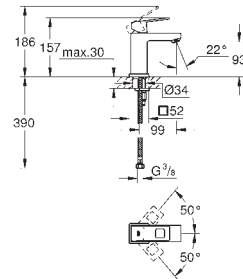

23 132 00E **chrome** **204.00**
Eurocube
Single-lever basin mixer 1/2"
S-Size
single hole installation
metal lever
GROHE SilkMove 28 mm ceramic cartridge
temperature limiter
GROHE StarLight chrome finish
GROHE EcoJoy SpeedClean mousseur 5.7 l/min
GROHE QuickFix Plus installation system
smooth body
flexible connection hoses

23 132 000 **chrome** **204.00**
ditto, with non-restricted flow