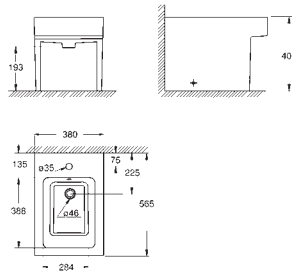

new

39 486 00H

alpine white

*

**Cube Ceramic
Wall hung bidet**
1 hole punched
with overflow
including fixation set
fine fire clay
PureGuard anti stick coating and anti bacterial glazing

new

39 487 00H

alpine white