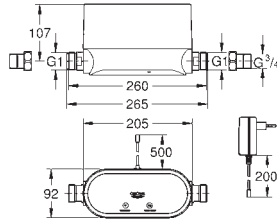

new

22 500 LN0

white

415.83

**GROHE Sense Guard
Smart water controller
for wireless LAN, mains powered, 230 V**

for one family houses
detects pipe breaks, micro leaks, frost and unusual water flow
automatic, manual or remote shut off function to limit water damage
senses flow rate and water pressure
measures system temperature to indicate frost risk
valve normally open - without electricity the solenoid valve opens
customize settings via **GROHE Ondus App** for iOS and Android
status indication via LED light, buzzer and app
for horizontal or vertical installation right after the water meter, cold water only
use of wall mounting set 22 501 000 recommended, sold separately
including:
• 1 x water controller with 1" connection
• mounting nuts 3/4"
• extendable power cable 0.7 m length, plug type C
CE approved
wireless LAN 2.4 GHz
acoustic group I in accordance with DIN 4109
Made in Germany

new

22 521 LN0

white

*

**GROHE Sense Guard
Power extension cable**
cable length 3 m
for GROHE Sense Guard (all plug types)

new

22 501 000

chrome

66.66

**GROHE Sense Guard
Wall mounting set
for GROHE Sense Guard water controller**
for installation on the wall
for use with 22 500 LN0, 22 502 LN0, 22 503 LN0,
22 504 LN0, 22 513 LN0, 22 517 LN0