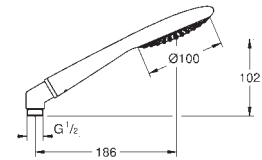

27 376 000 **chrome** 63.00

Rainshower Solo 100
Hand shower 1 spray
Rain
elbow adapter for the combination of hand showers with shower sets
GROHE EcoJoy 9,5 l/min flow limiter
GROHE CoolTouch
GROHE DreamSpray perfect spray pattern
GROHE StarLight chrome finish
SpeedClean anti-lime system
Inner WaterGuide for a longer life
suitable for instantaneous heater
min. recommended pressure 1.0 bar