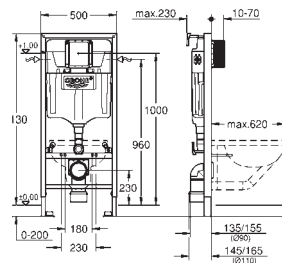

**Rapid SL for WC
flushing cistern GD 2
1.13 m installation height**

for on-the-wall installations or studded walls
powder coated steel frame, self-supporting
for dry-cladding, completely pre-assembled
with fixed connections
quick adjustment, lockable
fixing material
TÜV approved
2 WC fixing bolts
fixing device for ceramic
WC ceramics with small bearing area (less than 205 mm)
require additional accessory 38 779 000
distance of fixing bolts 180/230 mm
outlet bend Ø 90 mm
depth adjustable
reducer Ø 90/110 mm
inlet and outlet connecting set
flushing cistern GD 2, 6 - 9 I
adjustment ex factory 6 l and 3 l
pneumatic discharge valve offering 3 modes of
operation: dual flush or start/stop or single flush
water supply from left/right or back
low noise (group I acc. to
German Noise Specification)
insulated against condensation
angle valve 1/2"
water inlet with pipe fixation
no tools required for the installation
of the inspection shaft incl. protection
during construction phase
for vertical or horizontal use
accessories for on-the-wall installation
for mounting of small flush plates please order
revision shaft 40 911 000 (sold separately)