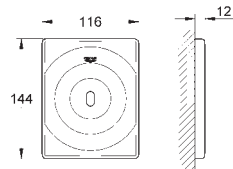

Tectron Surf

Infra-red electronic for Urinal

with infrared sensor for bi-directional communication for monitoring, configuration and service purpose
6 V lithium-battery, type CR-P2
battery lifetime: approx. 7 years (150 actuations a day)
cartridge with solenoid valve and dirt strainer
front plate 116 x 144 mm
flow pressure min 0.5 bar
operating pressure max 10 bar
infra-red control
multistage battery status display
7 pre-set programs:
auto flush
cleaning mode
pre-flush on/off
additional functions and precise settings
by remote control 36 407
adjustable flow time by hand or remote
set for final installation
for Rapido U or Rapido UMB
CE approved

37 321 001

chrome

532.00

37 321 SH1

alpine white

532.00

37 321 SD1

stainless steel

532.00