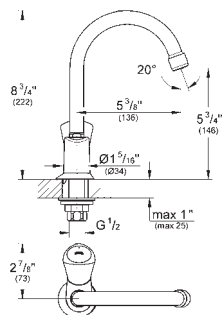

30 484 001 **chrome** 53.00

Costa L
Bibtap 1/2"
wall mounted
metal handle
heat-insulated
marking: blue
GROHE StarLight finish
mousseur
Longlife-headparts
swivel tubular spout
swivel area 360°
projection 200 mm