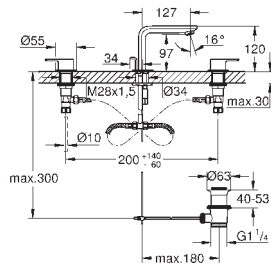

20 304 001 **chrome** 277.00

Lineare
Three-hole basin mixer 1/2"
M-Size
metal lever
ceramic headparts 1/2", 90°
GROHE StarLight chrome finish
GROHE EcoJoy SpeedClean mousseur 5.7 l/min
GROHE QuickFix installation system
pop-up waste set 1 1/4"
pressure-proof, flexible connection hoses
between spout and side valves
min. recommended pressure 1.0 bar
union nut 1/2" x 10.5 mm