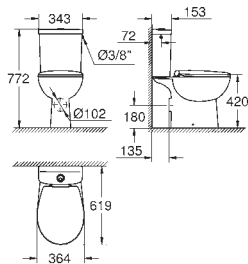

new

39 497 000

alpine white

*

**Bau Ceramic
Wall hung WC set**
WC seat and lid
for concealed cistern
wash down
open rim
horizontal outlet
flush volume 6/3 l
vitreous china
12 pieces per pallet

new

39 347 000

alpine white

*

**Bau Ceramic
Bundle close coupled WC**
consisting of:
Bau Ceramic floor standing toilet with horizontal outlet (39 428 000)
wash down
boxed rim
horizontal outlet, concealed
flush volume 6/3 l
including fixation set
vitreous china

Bau Ceramic exposed flushing cistern (39 437 000)
side inlet
including flushing set
vitreous china

Bau Ceramic WC seat (39 493 000)
with lid
soft close
quick release function
detachable
material: Duroplast
including fixation set
4 pieces per pallet

new

39 495 000

alpine white

*

**Bau Ceramic
Bundle close coupled WC**
consisting of:
Bau Ceramic floor standing toilet with horizontal outlet (39 428 000)
wash down
boxed rim
horizontal outlet, concealed
flush volume 6/3 l
including fixation set
vitreous china

Bau Ceramic exposed flushing cistern (39 494 000)
side inlet
including flushing set
vitreous china

Bau Ceramic WC seat (39 492 000)
with lid
quick release function
detachable
material: Duroplast
including fixation set
4 pieces per pallet