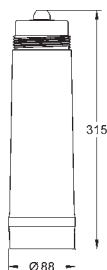

40 575 001 **chrome** *

GROHE Blue UltraSafe
Filter
exchange filter for GROHE Blue UltraSafe
capacity 3000 l
2-phase-filter

KITCHEN FITTINGS