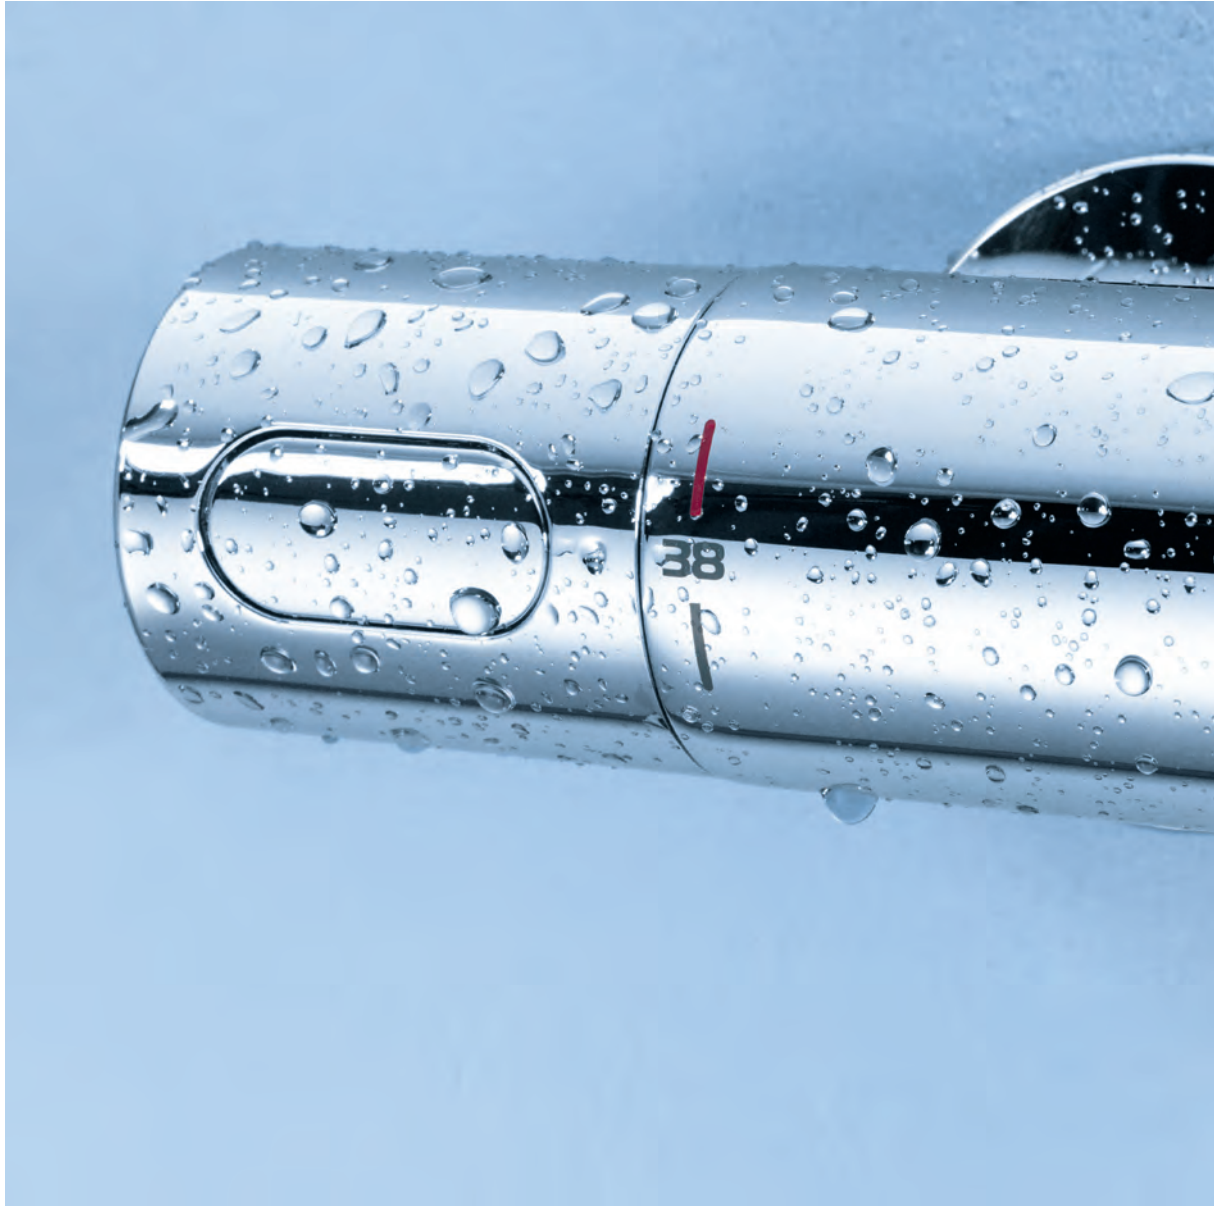

GROHE GROHTHERM 3000 COSMOPOLITAN