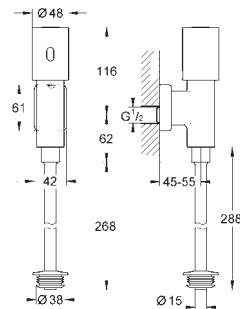

Tectron Rondo

Infra-red electronic for Urinal

with infrared sensor for bi-directional communication for monitoring, configuration and service purpose

6 V lithium-battery, type CR-P2

battery lifetime: approx. 7 years (150 actuations a day)

metal housing

exposed installation

flow pressure min 0.5 bar

operating pressure max 10 bar

G 1/2

with **integrated stop valve**

flush pipe with rubber connector

multistage battery status display

7 pre-set programs:

auto flush

cleaning mode

pre-flush on/off

additional functions and precise settings

by remote control 36 407

CE approved

37 427 000

chrome

331.00