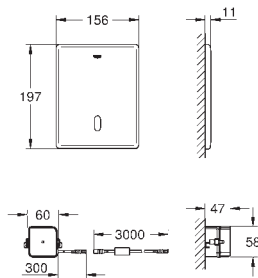

Tectron Skate Bluetooth
Infra-red electronic for WC
for flushing cistern GD 2
with transformer 100-240 V AC, 50-60 Hz, 6.75 V DC
with infrared sensor and Bluetooth module for
bi-directional communication for monitoring,
configuration and service purpose
front plate 156 x 197 mm
servo motor
with Bluetooth 4.0* for wireless data communication
for Apple** and Android devices
Bluetooth range (max. 10 m) varies depending on used
materials and walls between transmitter and receiver
monitoring
password protected products
app detects all Bluetooth products in range
auto flush cycles and timing last auto flush
usage per day / 30 days
configuration
detection range and shut off delay
auto flush
cleaning mode
2 on/off timers
identification by name
service
send and save 3 profiles
reset to factory or user settings
hard and software version
CE approved

37 504 000

chrome

1,000.00