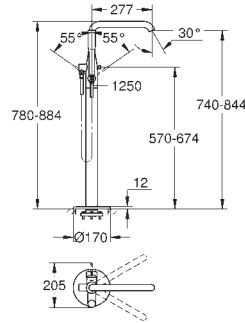

GROHE ESSENCE

Ref. No. Colour Price netto (€)

23 491 001	chrome	1,230.00
23 491 DC1	supersteel	1,470.00
23 491 BE1	polished nickel	1,380.00
23 491 EN1	brushed nickel	1,380.00
23 491 GL1	cool sunrise	1,380.00
23 491 GN1	brushed cool sunrise	1,380.00
23 491 DA1	warm sunset	1,380.00
23 491 DL1	brushed warm sunset	1,380.00
23 491 A01	hard graphite	1,380.00
23 491 AL1	brushed hard graphite	1,380.00

Essence

Single-lever bath mixer 1/2", floor mounted

set for final installation for 45 984

without roughing-in-set

GROHE SilkMove 35 mm ceramic cartridge with temperature limiter

GROHE StarLight chrome finish

automatic diverter: bath/shower

swivel spout with mousseur and stop limiter

projection 277 mm

integrated non-return valve in the shower outlet 1/2"

with shower holder

hand shower Euphoria Cosmopolitan Stick (27 806 000) 7.6 l/min.

Silverflex shower hose 1 250 mm (28 362)

protected against backflow