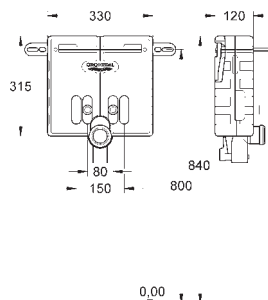

Uniset for wash basin
for single hole installation
sound-insulating EPS module for masonry-in with closed surface
rail adaptors for modular fixing for single or series installation
fixing accessories for single installation
height adjustable fitting and outlet connections
wash basin fixing bolts
distance of fixing bolts 280 mm
HT-outlet bend Ø 50 mm
seal Ø 32 mm
2 fitting connections 1/2"
fixing material for wash basin
without support feet