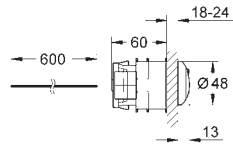

GROHE FLUSHING CISTERNS

Ref. No.

Colour

Price netto (€)

38 771 000

chrome

50.00

Pneumatic push button actuation

for dual flush or start & stop actuation
Ø 48 mm

in combination with bath furniture or
removable claddings for cistern
inspection

for material thickness from 18 -24 mm
pneumatic hose 600 mm

GROHE StarLight chrome finish