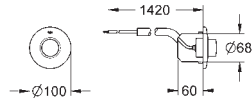

GROHE WALL PLATES FOR WC

Ref. No.

Colour

Price netto (€)

37 060 000

chrome

109.00

Pneumatic actuation
GROHE StarLight chrome finish
push button actuation with
escutcheon Ø 100 mm
pneumatic hose 1.50 m
without wall plate

38 771 000

chrome

50.00