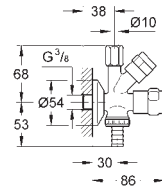

41 070 000 chrome 30.00

Original WAS combination service valve 3/8"

wall mounted
Cartridge headpart for closable
copper pipe connection
Grease chamber headpart 3/8" for closable
hose connection with non-return valve
protected against backflow
GROHE StarLight chrome finish