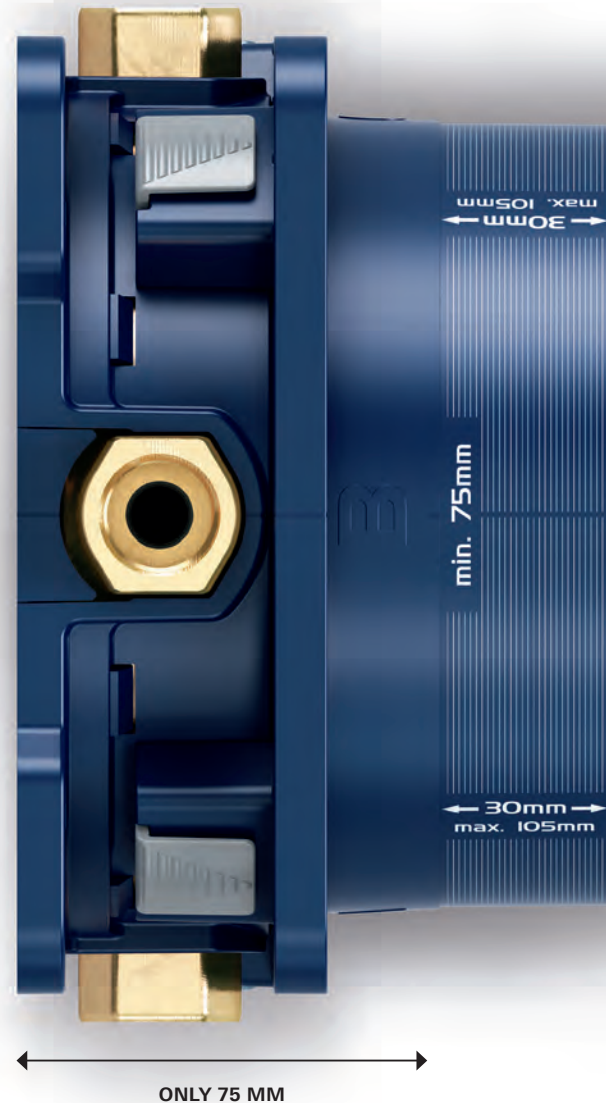

SMART

GROHE
RAPIDO SMARTBOX

DESIGN

GROHE
SMARTCONTROL

SIMPLER INSTALLATION: AN IN-DEPTH LOOK.

FITS IN EVERY WALL – EVEN THIN ONES

With an installation depth of only 75 mm, the GROHE Rapido SmartBox fits into every kind of wall, even particularly narrow ones. And it can be installed faster and more easily into brick walls.

THE ROUGH-IN THAT'S ALWAYS ON THE JOB.

EASY JOB-SIDE MOUNTING – LEAVE THE BENCH VICE AT HOME

GROHE Rapido SmartBox is the smart innovation that enables fast and easy installation of rough-ins. Thanks to brass outlets, which are readily accessible, the rough-in can be mounted using an adjustable spanner or pipe wrench, allowing for efficient, on-site installation.

ONLY 75 MM
INSTALLATION
DEPTH

ONLY PIPE
WRENCH
NEEDED

SLIM IS THE NEW BEAUTIFUL.

43 MM TOTAL OUTREACH

No matter what the installation depth of the rough-in is, the total height of the trim never exceeds 43 mm. The GROHE SmartControl Concealed combines space-saving convenience in the shower and slim good looks.

THINNER WALL PLATES

With a height of only 10 mm, its super slim design makes the GROHE SmartControl Concealed wall plate both elegant and space saving.

HIDDEN SEALING SYSTEM

The GROHE SmartControl Concealed has an integrated sealing system, completely eliminating water behind the wall.