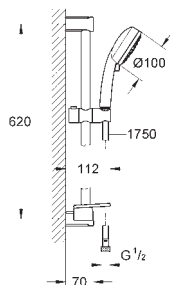

GROHE NEW TEMPESTA

Ref. No.

Colour

Price netto (€)

SHOWERS

new