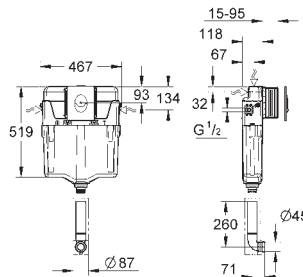

38 895 000

chrome

216.00

GD2 set

6 l flush
adjustment ex factory 6 l and 3 l
pneumatic discharge valve offering 3 modes of operation: dual flush or start/stop or single flush
water supply from left/right/back or top
low noise (group I acc. to German Noise Specification)
insulated against condensation
1/2" water supply connection including integrated angle valve and push fit
flexible hose union
no tools required for the installation of the inspection shaft incl. protection during construction phase for vertical or horizontal use
flush pipe insulated against condensation
fixing brackets
inlet and outlet connecting set
fixing device for ceramic
Skate Air wall plate
vertical installation
156 x 197 mm
chrome
made of ABS
GROHE StarLight chrome finish
GROHE EcoJoy technology for less water and perfect flow