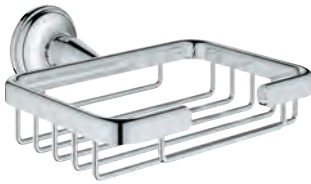

GROHE ESSENTIALS AUTHENTIC

Ref. No. Colour Price netto (€)

40 659 001 chrome 35.83
40 659 EN1 brushed nickel 46.66

Essentials Authentic
Filling basket, small
material: metal
concealed fastening
GROHE StarLight chrome finish