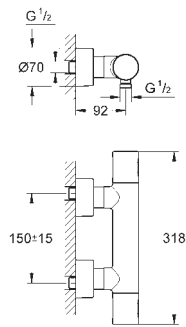

GROHE GROHTHERM 3000 COSMOPOLITAN

Ref. No.

Colour

Price netto (€)

34 274 000

chrome

447.00

Grotherm 3000 Cosmopolitan
Thermostatic shower mixer 1/2"
wall mounted

100% GROHE CoolTouch consisting of safety housing + S-unions with CoolTouch escutcheons
GROHE StarLight chrome finish
GROHE SafeStop at 38°C
GROHE SafeStop Plus optional temperature limiter at 43°C included
GROHE TurboStat compact cartridge with wax thermoelement
integrated mixed water shut off
volume handle with **GROHE EcoButton** (economy button with individually adjustable economy stop)
Carborundum ceramic headpart 1/2", 180°
shower bottom outlet 1/2"
built-in non return valves
dirt strainers
protected against backflow
covered S-unions, CoolTouch escutcheons with wall sealing
GROHE EcoJoy technology for less water and perfect flow

34 276 000

chrome

514.00