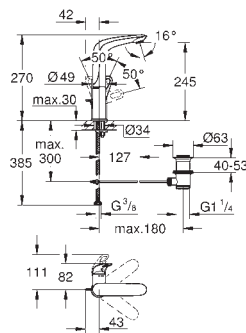

23 569 003 chrome 180.00
23 569 LS3 moon white/chrome 234.00

Eurostyle
Single-lever basin mixer 1/2"
L-Size
single hole installation
loop metal lever
GROHE SilkMove 28 mm ceramic cartridge
with temperature limiter
GROHE StarLight chrome finish
GROHE EcoJoy mousseur 5.7 l/min
GROHE QuickFix rapid installation system
swivel cast spout
swivel area 360°
pop-up waste set 1 1/4"
flexible connection hoses