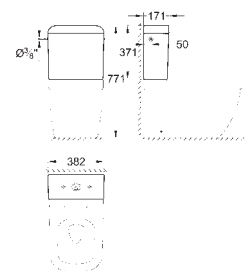

39 332 000 alpine white *

Euro Ceramic
Exposed flushing cistern
bottom inlet
inlet and outlet concealed
including flushing set with dual flush
including fixation set
vitreous china
18 pieces per pallet

new