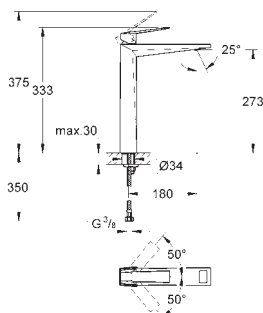

23 114 000	chrome	879.00

Allure Brilliant
Single-lever basin mixer 1/2"
XL-Size
single hole installation
for free-standing basins
GROHE SilkMove 28 mm ceramic cartridge
temperature limiter
GROHE StarLight chrome finish
GROHE EcoJoy 5.0 l/min. flow limiter
GROHE QuickFix installation system
spout with integrated mousseur
smooth body
flexible connection hoses
min. recommended pressure 1.0 bar