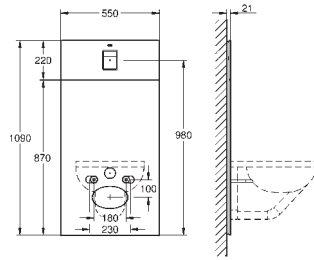

GROHE RAPID SL FOR WC

Ref. No.

Colour

Price netto (€)

39 374 KS0

velvet black

748.00

Rapid SL with glass module

for Rapid SL / Uniset

with flushing cistern GD 2

for connecting shower toilet Sensia Arena

or common wall-hung WCs

for tiled/plastered walls

two-piece glass cover made of tempered safety glass (8 mm)

upper part removable for maintenance

flush plate Skate Cosmopolitan, chrome, flush plate

is kept flush with glass cover

HPL mounting plate with hole pattern for all connections

mounting plate with concealed water connection

for shower toilet Sensia Arena

mounting plate with with quality edges in silver finish

set for noise protection

including accessory for mounting glass plate and WC ceramic