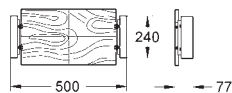

Rapid SL mounting plate
for fixing concealed fittings and room ventilation
for **studded walls**
for empty frames
for GROHE Rapido
500 x 240 x 77 mm
variable depth adjustment 75-115 mm
with waterproof plywood board for fixation
fixing material