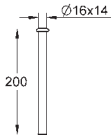

GROHE URINAL FLUSH VALVES

Ref. No.

Colour

Price netto (€)

37 042 000

chrome

16.50

Flush pipe extension
Ø 16 mm
200 mm
brass