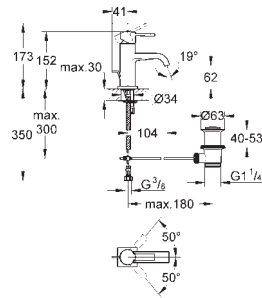

GROHE ALLURE

Ref. No. Colour Price netto (€)

32 757 000 chrome 415.00

Allure
Single-lever basin mixer 1/2"
M-Size
single hole installation
GROHE SilkMove 28 mm ceramic cartridge
GROHE StarLight chrome finish
GROHE EcoJoy 6.0 l/min. flow limiter
rapid installation system
mousseur
pop-up waste set 1 1/4"
flexible connection hoses

32 759 000 chrome 463.00
ditto, smooth body