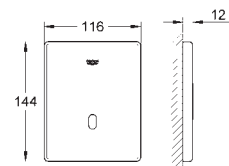

Tectron Skate

Infra-red electronic for Urinal

with infrared sensor for bi-directional communication for monitoring, configuration and service purpose with transformer 100-230 V AC, 50-60 Hz, 6 V DC cartridge with solenoid valve and dirt strainer
front plate 116 x 144 mm
flow pressure min 0.5 bar
operating pressure max 10 bar
7 pre-set programs:
auto flush
cleaning mode
pre-flush on/off
additional functions and precise settings
by remote control 36 407
adjustable flow time by hand or remote
set for final installation
for Rapido U
CE approved