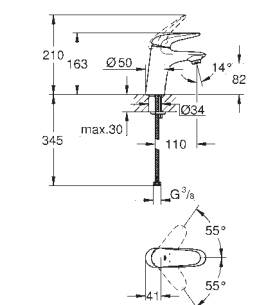

23 715 003 **chrome** **105.00**

Eurostyle
Single-lever basin mixer 1/2"
S-Size
single hole installation
solid metal lever
GROHE SilkMove 35 mm ceramic cartridge
adjustable flow rate limiter
with temperature limiter
GROHE StarLight chrome finish
GROHE EcoJoy mousseur 5.7 l/min
GROHE QuickFix rapid installation system
smooth body
flexible connection hoses