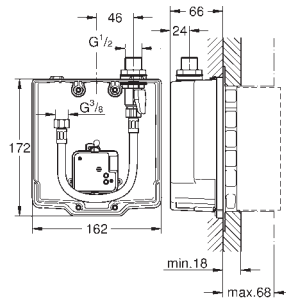

SPECIAL FITTINGS

GROHE EUROSMART COSMOPOLITAN E

Ref. No.

Colour

Price netto (€)

36 337 000

chrome

109.00