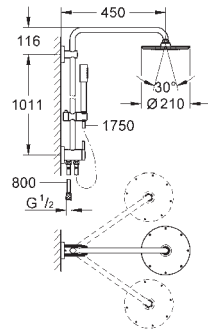

GROHE RAINSHOWER SYSTEM

Ref. No.

Colour

Price netto (€)

27 058 000

chrome

850.00

Rainshower System 210
Shower system with diverter
for wall mounting

consisting of:

horizontal swivable 450 mm shower arm
change between hand and head shower

by diverter

metal head shower Rainshower Cosmopolitan 210 (28 368 000)
with ball joint

rotation angle $\pm 15^\circ$

hand shower Sena (28 034 000)

adjustable in height with gliding element (12 140 000)

metal shower hose 1750 mm

connection to water supply with 1/2"-thread of
the 800 mm shower hose to faucet / wall union

GROHE DreamSpray perfect spray pattern

GROHE StarLight chrome finish

SpeedClean anti-lime system

Inner WaterGuide for a longer life

suitable for instantaneous heaters
from 18 kW/h

minimum flow rate 7 l/min.

min. recommended pressure 1.0 bar