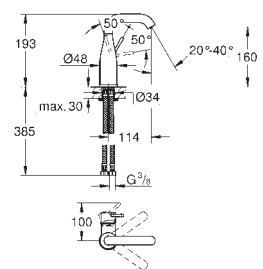

Ref. No.	Colour	Price netto (€)
23 462 001	chrome	181.00
23 462 DC1	supersteel	235.00
23 462 BE1	polished nickel	220.00
23 462 EN1	brushed nickel	220.00
23 462 GL1	cool sunrise	220.00
23 462 GN1	brushed cool sunrise	220.00
23 462 DA1	warm sunset	220.00
23 462 DL1	brushed warm sunset	220.00
23 462 A01	hard graphite	220.00
23 462 AL1	brushed hard graphite	220.00

Essence
Single-lever basin mixer 1/2"
M-Size
single hole installation
metal lever
GROHE SilkMove 28 mm ceramic cartridge with temperature limiter
GROHE StarLight chrome finish
GROHE EcoJoy mousseur 5.7 l/min
GROHE AquaGuide adjustable mousseur
GROHE QuickFix Plus installation system
swivel spout with mousseur and stop limiter
pop-up waste set 1 1/4"
flexible connection hoses
min. recommended pressure 1.0 bar

23 480 001	chrome	168.00

Essence
Single-lever basin mixer 1/2"
M-Size
single hole installation
metal lever
GROHE SilkMove 28 mm ceramic cartridge with temperature limiter
GROHE StarLight chrome finish
GROHE EcoJoy mousseur 5.7 l/min
GROHE AquaGuide adjustable mousseur
GROHE QuickFix Plus installation system
swivel spout with mousseur and stop limiter
retractable chain
flexible connection hoses

23 798 001	chrome	157.00

Essence
Single-lever basin mixer 1/2"
M-Size
single hole installation
metal lever
GROHE SilkMove 28 mm ceramic cartridge with temperature limiter
GROHE StarLight chrome finish
GROHE EcoJoy mousseur 5.7 l/min
GROHE AquaGuide adjustable mousseur
GROHE QuickFix Plus installation system
swivel spout with mousseur and stop limiter
smooth body
waste-set with push-open plug
flexible connection hoses
min. recommended pressure 1.0 bar