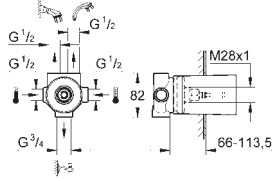

GROHE VERIS

Ref. No.

Colour

Price netto (€)

29 033 000

chrome

261.00

5-way diverter
concealed body
wall installation
with ceramic sealing discs
connection cold and hot 1/2"
2 outlets 1/2"
1 bath outlet 3/4"
installation depth infinitely adjustable
66 - 113 mm
DR-brass
min. recommended pressure 1.0 bar