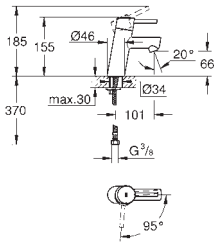

23 385 10E chrome 134.00

Concetto
Single-lever basin mixer 1/2"
S-Size
metal lever
single hole installation
GROHE SilkMove ES 28 mm ceramic cartridge
with energy saving function via cold start
adjustable flow rate limiter
with temperature limiter
GROHE StarLight chrome finish
GROHE EcoJoy mousseur 5.7 l/min
GROHE QuickFix rapid installation
system
smooth body
flexible connection hoses