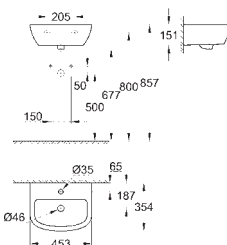

39 424 000

alpine white

35.99

Bau Ceramic Hand rinse basin 45
wall hung
1 hole punched with overflow
453 x 354 mm
vitreous china
27 pieces per pallet