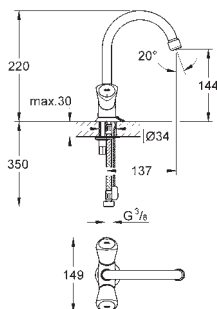

21 338 001

chrome

113.00

Costa S
One-hole basin mixer, 1/2"
metal handles
heat-insulated
screwable
Carbodur headpart
swivel tubular spout with mousseur
retractable chain
flexible connection hoses
GROHE StarLight chrome finish