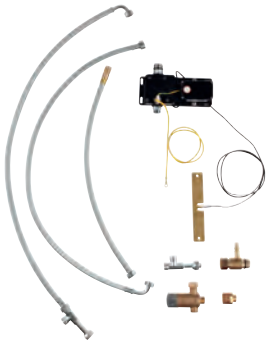

30 309 000

chrome

337.00

FootControl
Retro-fit set

Foot control: activation of water via contact with sensor
battery supply 6 V lithium-battery, type CR-P2
CE approved
solenoid valve
fixed value mixing valve
automatically safety stop after 60 sec. (factory set)
type of protection IP 44
upgrade set for GROHE pull-out kitchen faucets