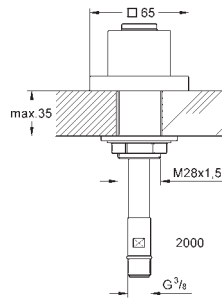

27 531 000

chrome

124.00

Lead-through for pull-out showers
for bath rim installation and under
tiled surround

Lead-through for shower hose
with square escutcheon
shower hose 1/2" x 3/8",
2000 mm (28 158 000)

**The lead-through can be combined
with all hand showers**
GROHE StarLight chrome finish