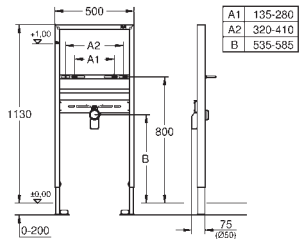

38 557 001

chrome

110.00

Rapid SL for wash basin
for single hole installation
1.13 m installation height

for on-the-wall installations or studded walls
powder coated steel frame, self-supporting
for dry-cladding, completely pre-assembled
with fixed connections
quick adjustment, lockable
fixing material
TÜV approved
wash basin fixing bolts M10 with
fixing device for ceramic
variable distance of fixing bolts
HT-outlet bend Ø 50 mm
seal Ø 32 mm
2 noise protected fitting connections 1/2"

without accessories for on-the-wall installation