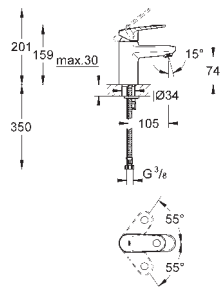

33 163 002

chrome

188.00

Europlus
Single-lever basin mixer 1/2"
S-Size
single hole installation
metal lever
GROHE SilkMove 35 mm ceramic cartridge
adjustable flow rate limiter
adjustable minimum flow rate
approx. 2.5 l/min
temperature limiter
GROHE StarLight chrome finish
GROHE QuickFixPlus installation
system with centering support
SpeedClean mousseur
smooth body
flexible connection hoses
certificate applied for