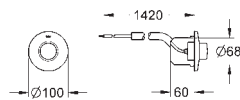

Pneumatic actuation
GROHE StarLight chrome finish
push button actuation with
escutcheon Ø 100 mm
pneumatic hose 1.50 m
without wall plate

36 407 001

chrome

299.00