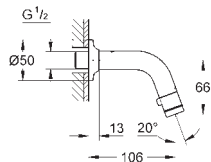

20 205 000 **chrome** **89.00**
Universal wall-mounted tap DN15
Flow rate: 6l/min at 3 bar flow pressure
Flow-Stop mousseur
ceramic headpart
connection thread 1/2"
GROHE StarLight chrome finish
projection 106 mm