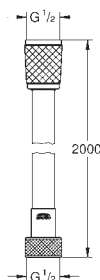

28 388 000	chrome	19.16
28 388 DC0	supersteel	24.58
28 388 BE0	polished nickel	26.66
28 388 EN0	brushed nickel	26.66
28 388 GL0	cool sunrise	26.66
28 388 GN0	brushed cool sunrise	26.66
28 388 DA0	warm sunset	26.66
28 388 DL0	brushed warm sunset	26.66
28 388 A00	hard graphite	26.66
28 388 AL0	brushed hard graphite	26.66
Silverflex Shower hose 1750		
1750 mm smooth surface for easy cleaning tensile strength 500 N pressure resistance up to 5 bar heat resistance 70°C		
AntiFold bendproof universal connection G 1/2" x 1/2" Rotation cone for Twistfree-function GROHE StarLight chrome finish blister packaging		
28 364 000	chrome	16.66
ditto, 1500 mm		
28 362 000	chrome	14.58
28 362 DC0	supersteel	19.16
28 362 BE0	polished nickel	20.83
28 362 EN0	brushed nickel	20.83
28 362 GL0	cool sunrise	20.83
28 362 GN0	brushed cool sunrise	20.83
28 362 DA0	warm sunset	20.83
28 362 DL0	brushed warm sunset	20.83
28 362 A00	hard graphite	20.83
28 362 AL0	brushed hard graphite	20.83
ditto, 1250 mm		

new