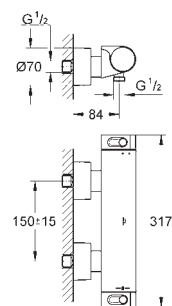

Grotherm 2000

Thermostatic shower mixer 1/2"

wall mounted

100% GROHE CoolTouch consisting of safety housing + S-unions with CoolTouch escutcheons

GROHE StarLight chrome finish

GROHE Aqua Paddle ergonomically shaped handles

GROHE SafeStop at 38°C

GROHE SafeStop Plus optional temperature limiter at 43°C included

GROHE TurboStat compact cartridge

with wax thermoelement

integrated mixed water shut off

volume handle with GROHE EcoButton (economy

button with individually adjustable economy stop)

Carbodur ceramic headpart 1/2", 180°

shower bottom outlet 1/2"

built-in non return valves

dirt strainers

protected against backflow

covered S-unions, CoolTouch escutcheons with wall sealing

optional upgrade: GROHE EasyReach shower tray (18 608 001)

GROHE EcoJoy technology for less water and perfect flow

34 464 001

chrome

388.00

Grotherm 2000

Thermostatic bath mixer 1/2"

wall mounted

100% GROHE CoolTouch consisting of safety housing + S-unions with CoolTouch escutcheons

GROHE StarLight chrome finish

GROHE Aqua Paddle ergonomically shaped handles

GROHE SafeStop at 38°C

GROHE SafeStop Plus optional temperature limiter at 43°C included

GROHE TurboStat compact cartridge

with wax thermoelement

integrated mixed water shut off

GROHE AquaDimmer Eco with multiple function:

- integrated Economy button

(with economy stop for shower)

- flow control

- diverter: bath/shower

shower bottom outlet 1/2"

GROHE XL Waterfall

flow straightener

built-in non return valves

dirt strainers

protected against backflow

covered S-unions, CoolTouch escutcheons with wall sealing

GROHE EasyReach shower tray

removable for easy cleaning

chrome

GROHE EcoJoy technology for less water and perfect flow