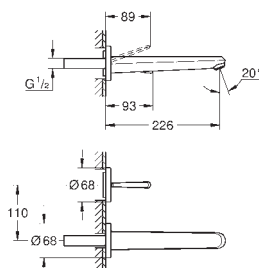

19 969 000 chrome 231.00
19 969 LS0 moon white/chrome 299.00

Eurodisc Joy
Two-hole basin mixer
L-Size
wall mounted
set for final installation for
23 429 000
without concealed body
metal lever
GROHE StarLight chrome finish
GROHE EcoJoy SpeedClean mousseur 5.7 l/min
centre distance 110 mm
projection 226 mm
min. recommended pressure 1.0 bar