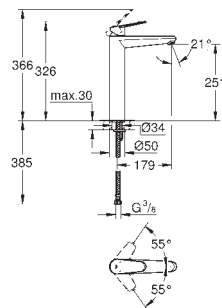

23 432 000 chrome 275.00

Eurodisc Cosmopolitan
Single-lever basin mixer 1/2"
XL-Size
single hole installation
metal lever
for free-standing basins
GROHE SilkMove 35 mm ceramic cartridge
adjustable flow rate limiter
adjustable minimum flow rate
approx. 2.5 l/min
GROHE StarLight chrome finish
GROHE EcoJoy SpeedClean mousseur 5.7 l/min
GROHE QuickFix Plus installation system
smooth body
flexible connection hoses
min. recommended pressure 1.0 bar
optional temperature limiter ref. no. 46 375 000