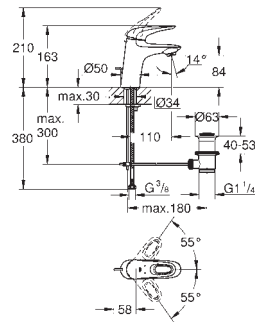

23 564 003

chrome

120.00

Eurostyle
Single-lever basin mixer 1/2"

S-Size

single hole installation

loop metal lever

GROHE SilkMove 35 mm ceramic cartridge

adjustable flow rate limiter

with temperature limiter

GROHE StarLight chrome finish

GROHE EcoJoy mousseur 5.7 l/min

GROHE QuickFix rapid installation system

pop-up waste set 1 1/4"

flexible connection hoses