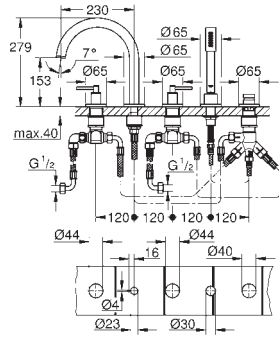

GROHE ATRIO

Ref. No. Colour Price netto (€)

new

- 19 922 003 chrome *
- 19 922 DC3 supersteel *
- 19 922 AL3 brushed hard graphite *

Atrio
5-hole bath combination
ceramic headparts 1/2", 90°
GROHE StarLight chrome finish
consisting of:
pre-assembled spout fixing
with lever handles
bath spout with mousseur and diverter bath/shower
Sena hand shower 6.6 l/min
shower hose 2000 mm
flexible connection hoses
connection for shower hose
protected against backflow
can be used with 29 037 001
Two different sets of caps included. One set with
„H“ and „C“ marking, one set without marking.

new