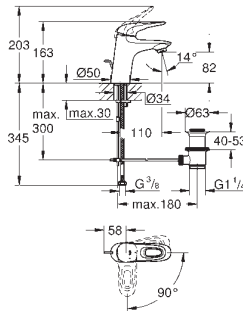

23 374 003 chrome 115.00
23 374 LS3 moon white/chrome 149.00

Eurostyle
Single-lever basin mixer 1/2"
S-Size
single hole installation
loop metal lever
GROHE SilkMove ES 35 mm ceramic cartridge
with energy saving function via cold start
adjustable flow rate limiter
with temperature limiter
GROHE StarLight chrome finish
GROHE EcoJoy mousseur 5.7 l/min
GROHE QuickFix rapid installation system
pop-up waste set 1 1/4"
flexible connection hoses