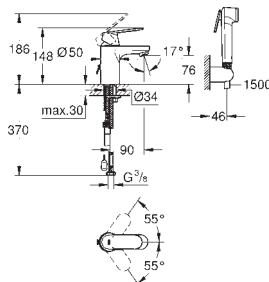

23 125 000

chrome

179.00

Eurosmart Cosmopolitan
Single-lever basin mixer 1/2"
S-Size

single hole installation
metal lever

GROHE SilkMove 35 mm ceramic cartridge
adjustable flow rate limiter
adjustable minimum flow rate
approx. 2.5 l/min

GROHE StarLight chrome finish
rapid installation system
mousseur
retractable chain
flexible connection hoses
optional temperature limiter
with shower set consisting of:
hand shower with integrated diverter
wall shower holder
shower hose

23 433 000

chrome

287.00

with integrated stop valve