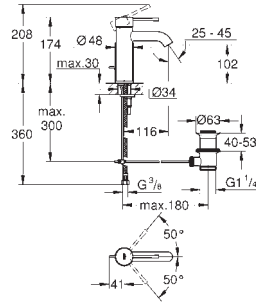

GROHE ESSENCE

Ref. No. Colour Price netto (€)

23 589 001	chrome	147.00
23 589 DC1	supersteel	201.00
23 589 BE1	polished nickel	188.00
23 589 EN1	brushed nickel	188.00
23 589 GL1	cool sunrise	188.00
23 589 GN1	brushed cool sunrise	188.00
23 589 DA1	warm sunset	188.00
23 589 DL1	brushed warm sunset	188.00
23 589 A01	hard graphite	188.00
23 589 AL1	brushed hard graphite	188.00

Essence
Single-lever basin mixer 1/2"
S-Size
single hole installation
metal lever
GROHE SilkMove 28 mm ceramic cartridge
with temperature limiter
GROHE StarLight chrome finish
GROHE EcoJoy mousseur 5.7 l/min
GROHE AquaGuide adjustable mousseur
GROHE QuickFix Plus installation system
pop-up waste set 1 1/4"
flexible connection hoses