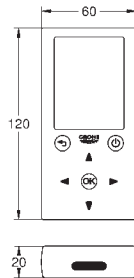

GROHE ESSENCE E

Ref. No. Colour Price netto (€)

36 407 001 chrome 299.00

Remote control
for all GROHE one eye infra-red products as of 06/2015
and GROHE Blue Home

monitoring
consumption and usage data
thermal disinfection cycles (infrared faucets)
auto flush cycles (infrared faucets)
cleaning mode cycles (GROHE Blue Home)
filter and CO₂ capacity (GROHE Blue Home)

configuration
cleaning mode on/off
thermal disinfection (infrared faucets)
detection range
shut off delay (infrared faucets)
auto flush (infrared faucets)
filter capacity (GROHE Blue Home)

service
send and save profile
reset to factory or user settings
filter capacity (GROHE Blue Home)
demo mode
error codes (GROHE Blue Home)

3 x 1.5 V AAA DC battery supply

36 340 000 chrome 57.00