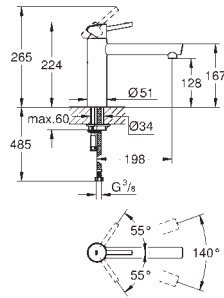

GROHE CONCETTO

Ref. No. Colour Price netto (€)

31 128 001 chrome 203.00
31 128 DC1 supersteel 263.00

Concetto
Single-lever sink mixer 1/2"
medium spout
single hole installation
GROHE StarLight finish
GROHE SilkMove 35 mm ceramic cartridge
mousseur
adjustable flow rate limiter
swivel cast spout
swivel area 140°
flexible connection hoses
rapid installation system
min. recommended pressure 1.0 bar