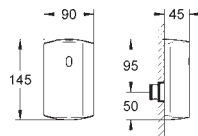

Tectron

Retro-fit unit

with infrared sensor for bi-directional communication for monitoring, configuration and service purpose

6 V lithium-battery, type CR-P2

battery lifetime: approx. 7 years (150 actuations a day)

exposed installation

for concealed urinal flush valve 37 017

and DAL 509

metal housing 145 x 90 x 45 mm

solenoid valve with dirt strainer

multistage battery status display

7 pre-set programs:

auto flush

cleaning mode

pre-flush on/off

additional functions and precise settings

by remote control 36 407

adjustable flow time by hand or remote

CE approved

37 338 000

chrome

128.00