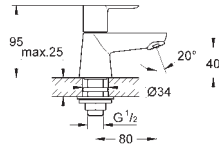

20 422 000 **chrome** **61.00**
BauLoop
Pillar tap 1/2"
XS-Size
single hole installation
metal lever
ceramic headpart 1/2", 90°
GROHE StarLight chrome finish
GROHE EcoJoy mousseur 5.7 l/min
fixation nut G 1/2"
min. recommended pressure 1.0 bar