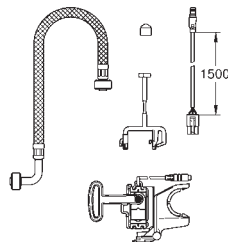

GROHE Sensia Arena Installation kit for automatic flush
consisting of:
servo motor for GD 2
actuation rod for flushing valve
cable + blind cap
flexible hose
WC actuation plate not included
CE approved

40 899 000 chrome 35.00