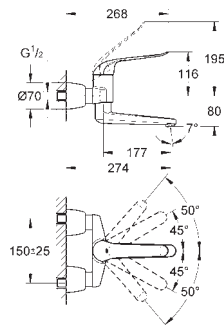

Euroeco Special
Single-lever basin mixer 1/2"
wall mounted
GROHE StarLight chrome finish
GROHE SilkMove 46 mm ceramic cartridge
GROHE EcoJoy technology for less water and perfect flow
adjustable flow rate limiter
adjustable temperature limiter
adjustable minimum flow rate
approx. 2.5 l/min
laminar flow straightener 9 l/min.
cast swivel spout, lockable
projection 274 mm
metal lever, lever length 170 mm
with lockable S-unions

32 772 000 chrome 277.00