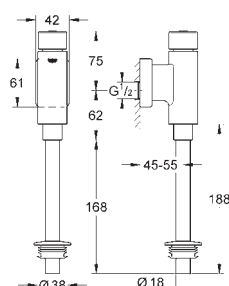

37 346 000

chrome

94.00

Rondo
Flush valve for urinal
1/2"
brass
without stop valve
GROHE StarLight chrome finish
with control cap and flush pipe connection
flush volume adjustable 1.0 - 4.0 l
with wall escutcheon
flush pipe 200 mm
rubber connector with escutcheon
flow pressure min 0.5 bar
operating pressure max 5 bar