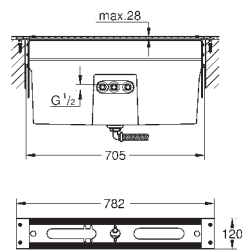

- 29 037 001 chrome *

4/5-hole bath combination (optional)
baseframe for installation under tiled surround
consisting of:
base frame
drainage box with integrated outlet for splash water
19 922 003
19 923 003

new