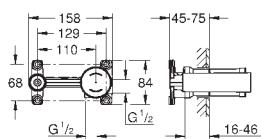

23 571 000

chrome

230.00

Single-lever mixer 1/2", universal concealed body
for 2-hole basin mixers
wall installation
without finishing trim set
GROHE SilkMove 35 mm ceramic cartridge
adjustable flow rate limiter
with temperature limiter
spout can be positioned on the right or left
DR-brass
installation device