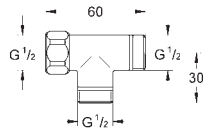

T connection, 1/2"
for connection to shower and bath/shower- mixer
union nut 1/2"
2 connections 1/2" for the shower hose or drain valves
GROHE StarLight chrome finish

28 988 000 chrome 59.00