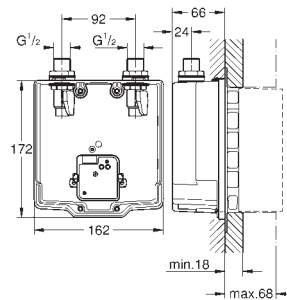

**Eurosmart Cosmopolitan E
Concealed mounting box
with mixture**

wall installation
suitable for IR-sets for final installation
2 stop valves

housing with mixing device

non-return valve

connection housing for power supply

suitable for

36 315 000, 36 412 000, 36 376 000