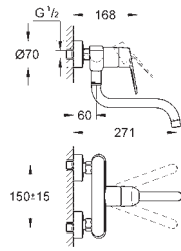

GROHE EURODISC COSMOPOLITAN

Ref. No.

Colour

Price netto (€)

33 772 002

chrome

217.00

Eurodisc Cosmopolitan
Single-lever sink mixer 1/2"
wall mounted

GROHE StarLight finish
GROHE SilkMove 46 mm ceramic cartridge
mousseur
adjustable flow rate limiter
swivel tubular spout
selectable swivel area : 0° / 150°
projection 211 mm
S-unions