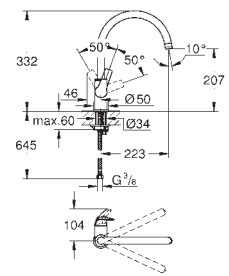

31 536 000 **chrome** **91.00**
BauCurve
Single-lever sink mixer 1/2"
high spout
single hole installation
GROHE StarLight finish
GROHE Longlife 28 mm ceramic cartridge
spout with mousseur
swivel tubular spout
swivel area 360°
flexible connection hoses
rapid installation system
Min. recommended pressure 0.1 bar