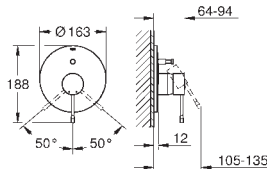

19 285 001	chrome	161.00
19 285 DC1	supersteel	209.00
19 285 BE1	polished nickel	197.00
19 285 EN1	brushed nickel	197.00
19 285 GL1	cool sunrise	197.00
19 285 GN1	brushed cool sunrise	197.00
19 285 DA1	warm sunset	197.00
19 285 DL1	brushed warm sunset	197.00
19 285 A01	hard graphite	197.00
19 285 AL1	brushed hard graphite	197.00

Essence
Single-lever bath mixer
set for final installation for 35 501 000
without concealed body
metal lever
GROHE StarLight chrome finish
automatic diverter: bath/shower
escutcheon- and shaft-sealing
metal escutcheon
covered fixing

35 501 000	chrome	100.00

GROHE Rapido E Universal single-lever mixer for concealed installation