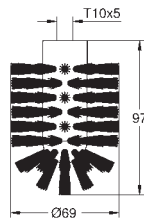

Atrio
Soap dish
material: glass
fits in the following holder:
Atrio (40 305 xx3)

40 791 001

white

4.99

40 791 KS1

velvet black

4.99

Essentials
Spare brush head
fits in the following toilet brushes:
Essentials (40 374)
Essentials Cube (40 513)
Atrio (40 314)