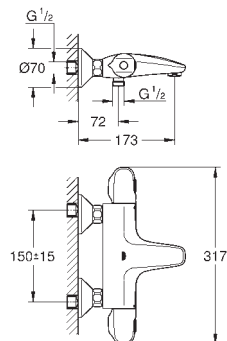

Grotherm 1000

Thermostatic bath mixer 1/2"

wall mounted

GROHE CoolTouch safety housing

GROHE StarLight chrome finish

GROHE MetalGrip ergonomically shaped metal handles

GROHE SafeStop at 38°C

GROHE SafeStop Plus optional temperature limiter at 43°C included

GROHE TurboStat compact cartridge

with wax thermoelement

integrated mixed water shut off

GROHE AquaDimmer Eco with multiple function:

- integrated GROHE EcoButton

(economy button with economy stop for shower)

- flow control

- diverter: bath/shower

shower bottom outlet 1/2"

mousseur

built-in non return valves

dirt strainers

protected against backflow

S-unions

metal escutcheon

min. recommended pressure 1.0 bar

GROHE EcoJoy technology for less water and perfect flow

34 151 004

chrome

237.00