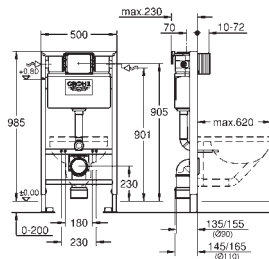

**Rapid SL for WC
with flushing cistern 6 - 9 l
1.00 m installation height**

for on-the-wall installations or studded walls
powder coated steel frame, self-supporting
for dry-cladding, completely pre-assembled
with fixed connections
quick adjustment, lockable
fixing material

TÜV approved
2 WC fixing bolts
fixing device for ceramic
WC ceramics with small bearing area (less than 205 mm)
require additional accessory 38 779 000
distance of fixing bolts 180/230 mm
outlet bend Ø 90 mm

inlet and outlet connecting set
depth adjustable
reducer Ø 90/110 mm

flushing cistern 6 - 9 l
pneumatic discharge valve offering 3 modes of
operation: dual flush or start/stop or single flush
front or top actuation

water supply from left/right or back
low noise (group I acc. to
German Noise Specification)
angle valve 1/2"

insulated against condensation
water inlet with pipe fixation

Shortable inspection shaft incl. protection
during construction phase

accessories for on-the-wall installation

without wall plate/actuation

GROHE EcoJoy technology for less water and perfect flow