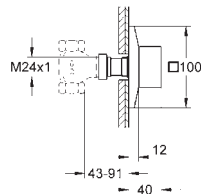

19 796 000 **chrome** **188.00**

Allure Brilliant
Concealed valve exposed part
set for final installation for
29 032 000 (preassembled headpart 1/2")
29 068 000 (preassembled ceramic headpart 1/2" -
not to be used for the main line shut-off)
35 028 000
GROHE StarLight chrome finish
installation depth infinitely adjustable
43 - 91 mm