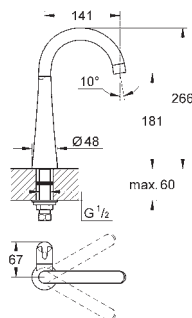

Zedra
Pillar tap 1/2"
single hole installation
GROHE StarLight finish
ceramic headpart 1/2", 90°
mousseur
swivel tubular spout
swivel area 360°