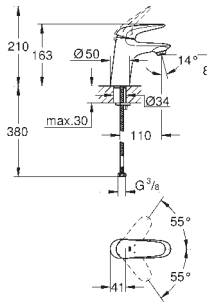

23 716 003 chrome 110.00

Eurostyle
Single-lever basin mixer 1/2"
S-Size
single hole installation
solid metal lever
GROHE SilkMove 35 mm ceramic cartridge
adjustable flow rate limiter
with temperature limiter
GROHE StarLight chrome finish
GROHE EcoJoy mousseur 5.7 l/min
GROHE Zero separated inner water ways - lead and nickel free
GROHE QuickFix rapid installation system
smooth body
flexible connection hoses