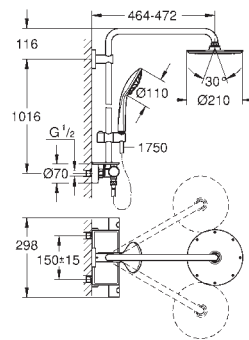

GROHE EUPHORIA SYSTEM

Ref. No.

Colour

Price netto (€)

26 187 000

chrome

760.00

Euphoria 230

Shower system with thermostat for wall mounting

consisting of:

horizontal swivable 450 mm shower arm

exposed thermostat with

Aquadimmer function

allows change between:

head shower Allure 230 (27 479 000)

spray pattern: Rain

with ball joint

rotation angle $\pm 15^\circ$

hand shower Euphoria Cube Stick (27 698 000)

adjustable in height with gliding element (12 140 000)

Silverflex shower hose 1750 mm (28 388 000)

GROHE TurboStat compact cartridge

with wax thermosteement

GROHE SafeStop at 38°C

GROHE SafeStop Plus optional temperature limiter at 43°C included

GROHE DreamSpray perfect spray pattern

GROHE StarLight chrome finish

SpeedClean anti-lime system

Inner WaterGuide for a longer life

Twistfree to prevent hose from twisting

GROHE MetalGrip ergonomically shaped metal handles

suitable for instantaneous heaters

from 18 kW/h

minimum flow rate 7 l/min.

optional upgrade: **GROHE EasyReach** tray (26 362)

26 363 000

chrome

681.00

Euphoria System 210

Shower system with thermostat for wall mounting

consisting of:

horizontal swivable 450 mm shower arm

exposed thermostat with

Aquadimmer function

allows change between:

metal head shower Rainshower Cosmopolitan 210 (28 368 000)

spray pattern: Rain

with ball joint

rotation angle $\pm 15^\circ$

hand shower Euphoria 110 Massage (27 221 000)

adjustable in height with gliding element

Silverflex shower hose 1750 mm (28 388 000)

GROHE EasyReach tray (26 362 LN0)

minimum flow rate 7 l/min.

GROHE DreamSpray perfect spray pattern

GROHE StarLight chrome finish

GROHE TurboStat compact cartridge

with wax thermosteement

GROHE SafeStop at 38°C

GROHE SafeStop Plus optional temperature limiter at 43°C included