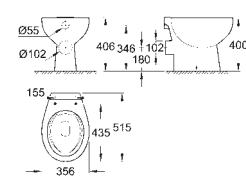

GROHE BAU CERAMIC

Ref. No.

Colour

Price netto (€)

new

39 429 000

alpine white

*

Bau Ceramic
Floor standing WC for close coupled combination
wash down
rimless
vertical outlet, concealed
flush volume 6/3 l
including fixation set
cistern to be ordered separately
vitreous china
9 pieces per pallet

new

39 437 000

alpine white

*

Bau Ceramic
Exposed flushing cistern
side inlet
including flushing set
vitreous china
24 pieces per pallet

new

39 494 000

alpine white

*

Bau Ceramic
Exposed flushing cistern
side inlet
including flushing set
vitreous china
24 pieces per pallet

new

39 430 000

alpine white

*

Bauline
Floor standing WC
wash down
rimless
horizontal outlet
flush volume 6/3 l
including fixation set
vitreous china
12 pieces per pallet

new

39 431 000

alpine white

*

Bau Ceramic
Floor standing WC
wash down
rimless
vertical outlet
flush volume 6/3 l
including fixation set
vitreous china
12 pieces per pallet

new

39 492 000

alpine white

29.49

Bau Ceramic
WC seat
with lid
quick release function
detachable
material: Duroplast
including fixation set
126 pieces per pallet