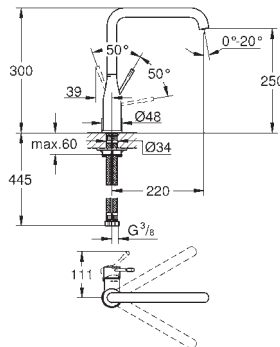

30 269 000	chrome	247.00
30 269 DC0	supersteel	334.00
30 269 BE0	polished nickel	316.00
30 269 EN0	brushed nickel	316.00
30 269 GL0	cool sunrise	316.00
30 269 GN0	brushed cool sunrise	316.00
30 269 DA0	warm sunset	316.00
30 269 DL0	brushed warm sunset	316.00
30 269 A00	hard graphite	316.00
30 269 AL0	brushed hard graphite	316.00

Essence
Single-lever sink mixer 1/2"
high spout
single hole installation
GROHE StarLight chrome finish
GROHE SilkMove 28 mm ceramic cartridge
mousseur
swivel tubular spout
adjustable swivel area 0° / 150° / 360°
flexible connection hoses
rapid installation system
integrated temperature limiter
min. recommended pressure 1.0 bar