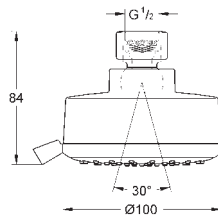

**New Tempesta Cosmopolitan 100
Head shower set 3 sprays**

GROHE Rain O², Rain, Massage

ball joint ± 15° rotatable

Shower arm with connection thread 1/2"

escutcheon

GROHE DreamSpray perfect spray pattern

GROHE StarLight chrome finish

SpeedClean anti-lime system

Inner WaterGuide for a longer life

suitable for instantaneous heater

min. recommended pressure 1.0 bar

new

27 591 001

chrome

*

**New Tempesta Cosmopolitan 100
Head shower 4 sprays**

GROHE Rain O², Rain, Massage, Jet

ball joint ± 15° rotatable

connection thread 1/2"

GROHE EcoJoy 9,5 l/min flow limiter

GROHE DreamSpray perfect spray pattern

GROHE StarLight chrome finish

SpeedClean anti-lime system

Inner WaterGuide for a longer life

suitable for instantaneous heater

min. recommended pressure 1.0 bar

new