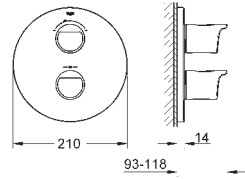

GROHE GROHTHERM 2000

Ref. No. Colour Price netto (€)

19 355 001 chrome 291.00

Grotherm 2000
Thermostat with integrated 2-way diverter
for bath or shower with more than one outlet
set for final installation for GROHE Rapido T 35 500 000 wall escutcheon with **GROHE QuickFix** (covered escutcheon- and shaft sealing, covered fixing)
GROHE StarLight chrome finish
GROHE Aqua Paddle ergonomically shaped handles
GROHE SafeStop at 38°C
GROHE SafeStop Plus optional temperature limiter at 43°C included
GROHE AquaDimmer Eco with multiple function:
- integrated Economy button (with economy stop for shower)
- flow control
- diverter: bath/shower without concealed body

35 500 000 chrome 239.00
GROHE Rapido T Universal thermostatic mixer for concealed installation

19 352 001 chrome 240.00