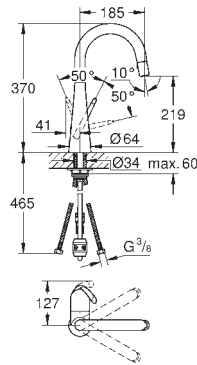

GROHE ZEDRA / ZEDRA TOUCH

Ref. No.

Colour

Price netto (€)

32 296 000
32 296 SD0

chrome
stainless steel

376.00
573.00

Zedra
Single-lever sink mixer 1/2"
single hole installation
GROHE StarLight finish
GROHE SilkMove 46 mm ceramic cartridge
flow strainer
pull-out laminar spray
diverter: laminar spray/**SpeedClean** shower jet
automatic return to laminar spray
adjustable flow rate limiter
swivel tubular spout
swivel area 360°
protected against backflow
flexible connection hoses
min. recommended pressure 1.0 bar