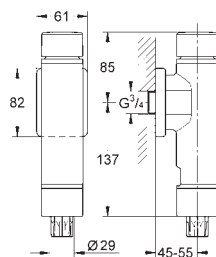

37 349 000 chrome 233.00

Rondo A.S.
Flush valve for WC
3/4"
brass
integrated stop valve
GROHE StarLight chrome finish
for wash-down and wash-out bowls
control cap and connection to
plastic flush pipe
with flow rate adjustment
6 l flush
with escutcheon
flow pressure min 1.2 bar
operating pressure max 5 bar
low noise (group I acc. to
German Noise Specification)