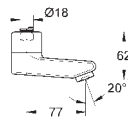

Spout
length
77 mm
GROHE StarLight chrome finish

13 137 000 chrome 186.00
Length 115 mm

13 138 000 chrome 233.00
Length 175 mm

SPECIAL FITTINGS