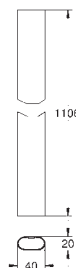

48 350 000

chrome

106.00

**Rainshower SmartControl
Shower system pipe for retrofitting**

metal
shower pipe for retrofitting
15 cm longer than
original shower system pipe
suitable for all Rainshower SmartControl shower systems
GROHE StarLight chrome finish

Note: longer pipe cannot be installed afterwards or rather
a mounted system cannot be modified to a longer pipe
useable with systems as of production date 04/2017, see TPI