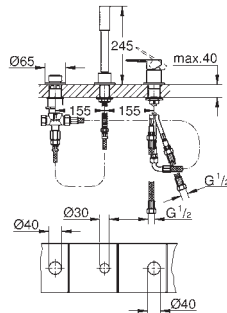

19 965 001	chrome	595.00

Lineare
Three-hole single-lever bath combination
Three hole installation
GROHE SilkMove 35 mm ceramic cartridge
with temperature limiter
GROHE StarLight chrome finish
consisting of:
OHM operating element,
diverter bath/shower
without spout
hand shower Sena Stick (26 465)
metal shower hose 2000 mm
flexible connection hoses
connection for shower hose
protected against backflow
for use with (29 037 000)
for combination with (28 990 / 28 991)