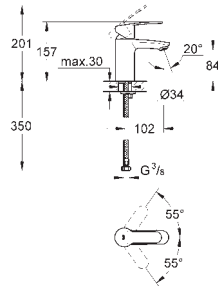

32 468 20E

chrome

120.00

Eurostyle Cosmopolitan
Single-lever basin mixer 1/2"
S-Size

single hole installation
metal lever

GROHE SilkMove 35 mm ceramic cartridge
adjustable flow rate limiter
adjustable minimum flow rate

approx. 2.5 l/min
temperature limiter

GROHE StarLight chrome finish
GROHE EcoJoy SpeedClean mousseur 5.7 l/min
GROHE QuickFix installation system

with centering support
smooth body
flexible connection hoses
min. recommended pressure 1.0 bar
acoustic group I in accordance with DIN 4109