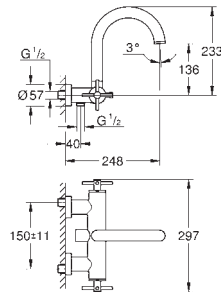

25 010 003 **chrome** *
25 010 DC3 **supersteel** *
25 010 AL3 **brushed hard graphite** *

Atrio Bath mixer 1/2"
wall mounted
ceramic headparts 1/2", 90°
GROHE StarLight chrome finish
automatic diverter: bath/shower
tubular spout
with stop restriction
mousseur
integrated non-return valves in the shower outlet 1/2"
covered S-unions
protected against backflow
without shower set
with cross handles
Two different sets of caps included. One set with „H“ and „C“ marking, one set without marking.