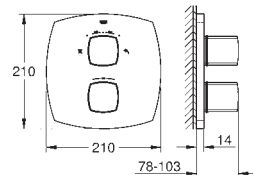

19 937 000	chrome	445.00
19 937 IGO	chrome/gold	579.00
19 937 DAO	warm sunset	593.00

Grandera
Thermostatic shower mixer with integrated 2-way diverter
set for final installation for 35 500 000
without concealed body
GROHE StarLight chrome finish
GROHE SafeStop at 38°C
GROHE SafeStop Plus optional temperature limiter at 43°C included
GROHE AquaDimmer Eco with multiple function:
shut off and flow control
diverter: shower head/hand shower
Integrated Eco-Button with Eco-Stop for shower
wall escutcheon with **GROHE QuickFix** (covered escutcheon- and shaft sealing, covered fixing)

35 500 000	chrome	239.00
GROHE Rapido T Universal thermostatic mixer for concealed installation