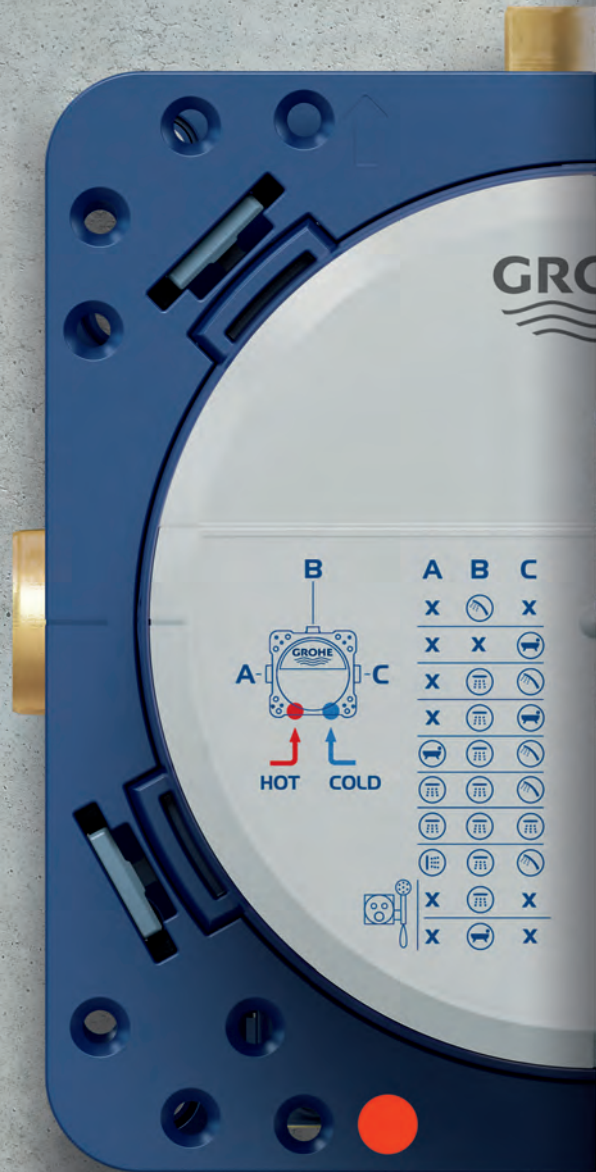

And showering with GROHE SmartControl is even smarter ... the innovative GROHE SmartControl technology offers spray selection and volume adjustment in one. Turn the GROHE ProGrip handle and alter the volume as you like. Your preferred setting is stored – perfect if you want to pause the shower or till the next time you use it. Smooth and intuitive controls, operated directly from the main shower unit, mean operation is simple and easy for the entire family. Now that's smart.

The "exceeded" solution – no visible shower rod, just the impressive Rainshower 360 head shower and GROHE SmartControl.

03

SMARTCONTROL CONCEALED

Reduce to the max. GROHE SmartControl Concealed is installed behind the wall for a clean, minimalistic look and more freedom of space.

SMART

GROHE
RAPIDO SMARTBOX

DESIGN

GROHE
SMARTCONTROL

SIMPLER INSTALLATION: AN IN-DEPTH LOOK.

FITS IN EVERY WALL – EVEN THIN ONES

With an installation depth of only 75 mm, the GROHE Rapido SmartBox fits into every kind of wall, even particularly narrow ones. And it can be installed faster and more easily into brick walls.

THE ROUGH-IN THAT'S ALWAYS ON THE JOB.

EASY JOB-SIDE MOUNTING – LEAVE THE BENCH VICE AT HOME

GROHE Rapido SmartBox is the smart innovation that enables fast and easy installation of rough-ins. Thanks to brass outlets, which are readily accessible, the rough-in can be mounted using an adjustable spanner or pipe wrench, allowing for efficient, on-site installation.