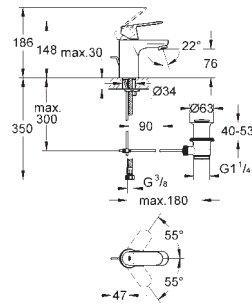

32 825 000

chrome

108.00

Eurosmart Cosmopolitan
Single-lever basin mixer 1/2"
S-Size

single hole installation
metal lever

GROHE SilkMove 35 mm ceramic cartridge
adjustable flow rate limiter
GROHE StarLight chrome finish
GROHE QuickFix installation system
with centering support

mousseur
pop-up waste set 1 1/4"
flexible connection hoses
min. recommended pressure 1.0 bar
optional temperature limiter ref. no. 46 375 000
acoustic group I in accordance with DIN 4109