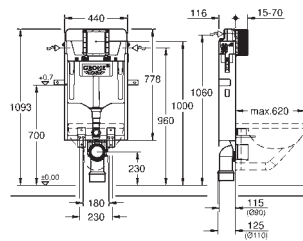

GROHE UNISSET FRAMES AND ACCESSORIES

Ref. No.

Colour

Price netto (€)

39 165 000

chrome

115.00

Uniset for WC flushing cistern GD 2
778 x 440 x 116 mm
for single installation
2 WC fixing bolts
distance of fixing bolts 180/230 mm
fixing device for ceramic
outlet bend Ø 90 mm
reducer Ø 90/110 mm
inlet and outlet connecting set
flushing cistern GD 2, 6 - 9 I
adjustment ex factory 6 l and 3 l
pneumatic discharge valve offering 3 modes of operation: dual flush or start/stop or single flush
water supply from left/right/back or top
low noise (group I acc. to German Noise Specification)
cistern insulated against condensation
1/2" angle valve with push fit flexible hose union
no tools required for the installation of the inspection shaft incl. protection during construction phase
for vertical or horizontal use
preparation for shower toilets with additional accessory 40 899 000 (sold separately)
for mounting of small flush plates please order revision shaft 40 911 000 (sold separately)

38 723 001

chrome

195.00