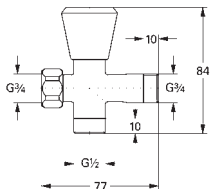

28 799 000	chrome	58.00
Diverter GROHE StarLight chrome finish