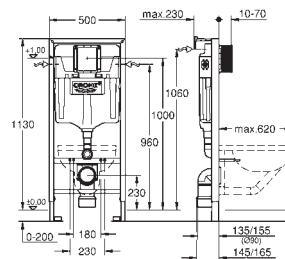

**Rapid SL for WC
flushing cistern GD 2
1.13 m installation height**

for on-the-wall installations or studded walls
powder coated steel frame, self-supporting
for dry-cladding, completely pre-assembled
with fixed connections
quick adjustment, lockable
fixing material
TÜV approved
2 WC fixing bolts
fixing device for ceramic
WC ceramics with small bearing area (less than 205 mm)
require additional accessory 38 779 000
distance of fixing bolts 180/230 mm
outlet bend Ø 90 mm
depth adjustable
reducer Ø 90/110 mm
inlet and outlet connecting set
flushing cistern GD 2, 6 - 9 I
adjustment ex factory 6 l and 3 l
pneumatic discharge valve offering 3 modes of
operation: dual flush or start/stop or single flush
water supply from left/right or back
low noise (group I acc. to
German Noise Specification)
insulated against condensation
1/2" water supply connection including
integrated angle valve and push fit
flexible hose union
no tools required for the installation
of the inspection shaft incl. protection
during construction phase
for vertical or horizontal use
accessories for on-the-wall installation
for mounting of small flush plates please order
revision shaft 40 911 000 (sold separately)

INSTALLATION
SYSTEMS