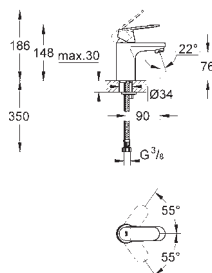

32 824 000

chrome

102.00

Eurosmart Cosmopolitan
Single-lever basin mixer 1/2"
S-Size

single hole installation
metal lever

GROHE SilkMove 35 mm ceramic cartridge
adjustable flow rate limiter
adjustable minimum flow rate
approx. 2.5 l/min

GROHE StarLight chrome finish
GROHE QuickFix installation system
with centering support
mousseur
smooth body
flexible connection hoses
optional temperature limiter ref. no. 46 375 000
acoustic group I in accordance with DIN 4109