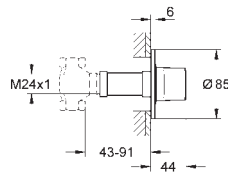

19 444 000

chrome

131.00

Concealed valve exposed part
set for final installation for
29 032 000
35 028 000
installation depth infinitely adjustable
43 - 91 mm
bayonet union escutcheon