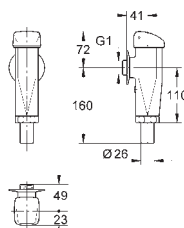

37 144 000 chrome 241.00

Dalflux
Flush valve for WC
1"
brass
heavy duty
for low pressure
GROHE StarLight chrome finish
for wash-down and wash-out bowls
with flow rate adjustment
flow pressure range from 0.5 - 4.0 bar
(min. static pressure 1.5 bar)