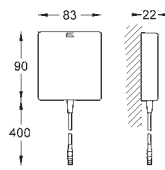

GROHE EUROSMART COSMOPOLITAN E

Ref. No.

Colour

Price netto (€)

36 338 000

chrome

98.00

Switch-mode power supply