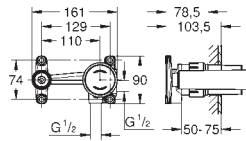

GROHE ATRIO

Ref. No. Colour Price netto (€)

23 429 000 chrome 231.00

Joystick mixer 1/2", concealed body
for 2-hole basin mixers
without finishing trim set
GROHE FeatherControl Joystick cartridge
wall installation
installation device
DR-brass

new