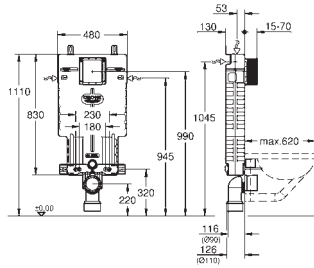

GROHE UNISET FRAMES AND ACCESSORIES

Ref. No.

Colour

Price netto (€)

38 643 001

chrome

199.00

**Uniset for WC
flushing cistern GD 2**
sound-insulating EPS module for
masonry-in
830 x 470 x 130 mm
rail adaptors for modular fixing
for single or rail installation
wall rail with fixing accessories for
single installation
2 WC fixing bolts
distance of fixing bolts 180/230 mm
fixing device for ceramic
outlet bend Ø 90 mm
depth adjustable
reducer Ø 90/110 mm
inlet and outlet connecting set
flushing cistern GD 2, 6 - 9 I
adjustment ex factory 6 l and 3 l
pneumatic discharge valve offering 3 modes of
operation: dual flush or start/stop or single flush
water supply from left/right/back or top
low noise (group I acc. to
German Noise Specification)
insulated against condensation
1/2" water supply connection including
integrated angle valve and push fit
flexible hose union
for vertical or horizontal use
no tools required for the installation
of the inspection shaft incl. protection
during construction phase
preparation for shower toilets with additional
accessory 40 899 000 (sold separately)
for mounting of small flush plates please order
revision shaft 40 911 000 (sold separately)

38 642 001

chrome

198.00