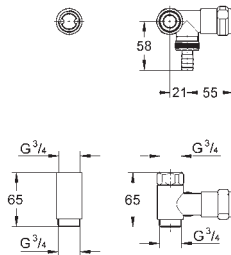

41 043 000 chrome 45.00

Eggemann
Original WAS valve „Mixer“ 3/4"
wall mounted
for wall mixers 1/2"
right-hand connection
grease chamber headpart 1/2" for closable
hose connection with non-return valve, Spacer
protected against backflow
GROHE StarLight chrome finish