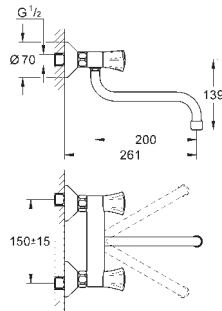

31 187 001 **chrome** 99.00

Costa L
Wall sink mixer 1/2"
metal handles
heat-insulated
GROHE StarLight finish
Longlife-headparts
mousseur
swivel tubular spout
swivel area 360°
projection 200 mm
S-unions