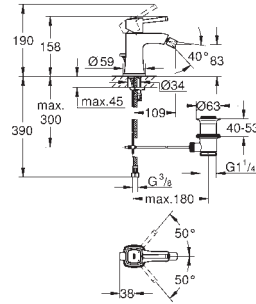

19 930 000 chrome 455.00
19 930 IGO chrome/gold 593.00
ditto, projection 234 mm

* price upon request

GROHE GRANDERA

Ref. No. Colour Price netto (€)

23 319 000 chrome 218.00

Grandera
Single-lever mixer 1/2", concealed body
for 2-hole basin mixers
wall installation
without finishing trim set
GROHE SilkMove 35 mm ceramic cartridge
adjustable flow rate limiter
installation depth 45 to 75 mm
installation device
min. recommended pressure 1.0 bar