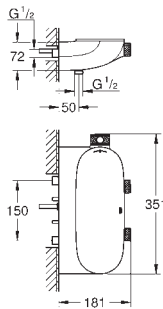

34 714 000 **chrome** 674.00

Grotherm SmartControl Combi thermostatic shower mixer with 2 valves, exposed/concealed
wall mounted
GROHE CoolTouch no risk of scalding
GROHE StarLight chrome finish
GROHE TurboStat compact cartridge with wax thermostatic element
GROHE SafeStop at 38°C
GROHE SafeStop Plus optional temperature limiter at 43°C included
GROHE EcoJoy technology for less water and perfect flow
GROHE SmartControl push for ON-OFF, turn for volume adjustment from EcoJoy to full flow, exchangeable symbols
GROHE EasyReach shower tray shower bottom outlet 1/2"
multiple outlets can be run simultaneously
protected against backflow

requires concealed body 26 449 000 – to be ordered separately