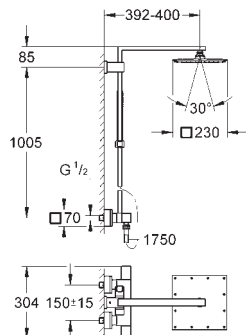

Euphoria Cube System 230

Shower system with thermostatic mixer for wall mounting

consisting of:

shower arm

projection 400 mm

exposed thermostat with

Aquadimmer function

allows change between:

Rainshower Allure head shower (27 479 000)

spray pattern: Rain

with ball joint

rotation angle $\pm 15^\circ$

hand shower Euphoria Cube (27 699 000)

adjustable in height with gliding element

Silverflex shower hose 1750 mm (28 388 000)

GROHE EcoJoy technology for less water and perfect flow

GROHE TurboStat compact cartridge

with wax thermoelement

GROHE SafeStop at 38°C

GROHE SafeStop Plus optional temperature limiter at 43°C included

GROHE DreamSpray perfect spray pattern

GROHE StarLight chrome finish

SpeedClean anti-lime system

Twistfree to prevent hose from twisting

suitable for instantaneous heaters

from 18 kW/h

minimum flow rate 7 l/min.

min. recommended pressure 1.0 bar