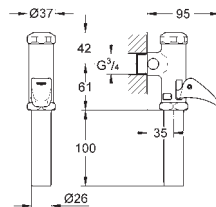

37 139 000 chrome 95.00

DAL-Automatic flush valve for WC
3/4"
brass
GROHE StarLight chrome finish
for wash-down and wash-out bowls
with flow rate adjustment