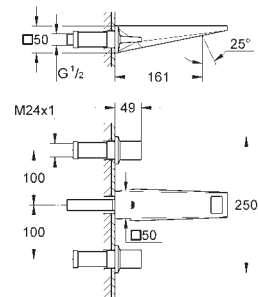

20 346 000	chrome	725.00

Allure Brilliant
Three-hole basin mixer 1/2"
S-Size
wall mounted
without concealed body
set for final installation for
29 025 000
valves hot/cold with ceramic headparts 1/2" - 90°
GROHE StarLight chrome finish
GROHE EcoJoy 5.0 l/min. flow limiter
projection 161 mm
min. recommended pressure 1.0 bar

20 348 000	chrome	770.00
ditto, projection 210 mm