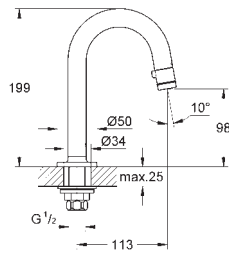

GROHE UNIVERSAL TAP

Ref. No. Colour Price netto (€)

20 201 000 **chrome** **102.00**
Universal pillar tap DN15
C-spout
Flow rate: 6l/min at 3 bar flow pressure
Flow-Stop mousseur
ceramic headpart
union nut 1/2"
with 10.5 mm drilling
GROHE StarLight chrome finish
projection 113 mm