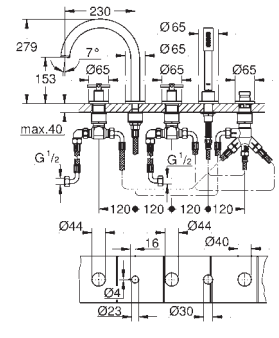

- 19 923 003 chrome *
- 19 923 DC3 supersteel *
- 19 923 AL3 brushed hard graphite *

Atrio
5-hole bath combination
ceramic headparts 1/2", 90°
GROHE StarLight chrome finish
consisting of:
pre-assembled spout fixing
with cross handles
bath spout with mousseur and diverter bath/shower
Sena hand shower 6.6 l/min
shower hose 2000 mm
flexible connection hoses
connection for shower hose
protected against backflow
can be used with 29 037 001
Two different sets of caps included. One set with
„H“ and „C“ marking, one set without marking.

new