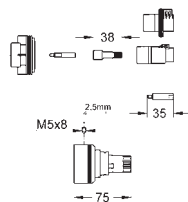

Extension-set 27.5 mm
for use with central-thermostats and
shower-thermostats with shut-off valve

47 781 000 **chrome** 161.00