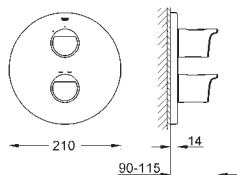

Grotherm 2000
Thermostatic shower mixer
set for final installation for GROHE Rapido T 35 500 000
wall escutcheon with **GROHE QuickFix** (covered escutcheon- and shaft sealing, covered fixing)
GROHE StarLight chrome finish
GROHE Aqua Paddle ergonomically shaped handles
GROHE SafeStop at 38°C
GROHE SafeStop Plus optional temperature limiter at 43°C included
volume handle with **GROHE EcoButton** (economy button with individually adjustable economy stop)
Carbodur ceramic headpart 1/2", 180°
without concealed body

35 500 000 chrome 239.00

GROHE Rapido T Universal thermostatic mixer for concealed installation