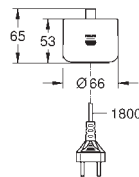

fits on rails with \varnothing 20 mm-25 mm

26 324 L00

white

33.33

Aquatunes

Charging base station

With integrated power cord

Induction charging