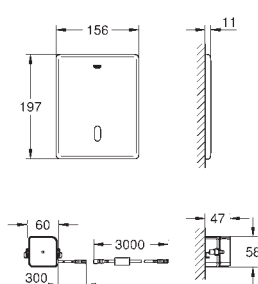

Tectron Skate

Infra-red electronic for WC flush valve

with transformer 100-230 V AC, 50-60 Hz, 6 V DC

concealed installation

front plate 156 x 197 mm

infra-red control

solenoid valve

7 pre-set programs:

CE approved