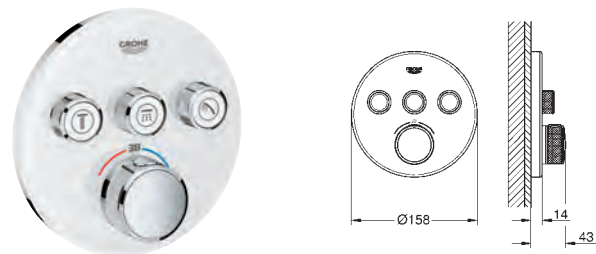

Grotherm SmartControl
Thermostat for concealed installation with 3 valves
set for final installation for
GROHE Rapido SmartBox 35 600 000
metal wall escutcheon with **GROHE QuickFix**
(covered escutcheon and shaft sealing, covered
fixing), retroactively 6° adjustable
GROHE StarLight finish
GROHE SmartControl push for ON-OFF, turn for
volume adjustment from EcoJoy to full flow, exchangeable symbols
GROHE TurboStat compact cartridge
with wax thermoelement
GROHE SafeStop at 38°C
GROHE SafeStop Plus optional temperature limiter at 43°C included
built-in non return valves and dirt strainers
multiple outlets can be run simultaneously
cover plate in moon white acrylic glass
without roughing-in-set
flow performance:
outlet A = 23 l/min
outlet B = 27 l/min
outlet C = 23 l/min

29 152 LSO moon white 386.00