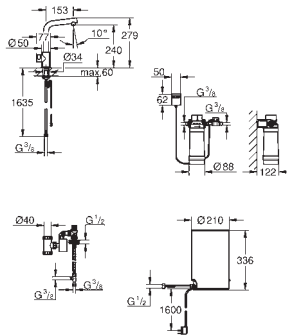

GROHE RED

Ref. No. Colour Price netto (€)

30 339 001 **chrome** 1,300.00

GROHE Red Mono Pillar tap and M size boiler
consisting of:
GROHE Red Mono pillar tap single hole installation
L-spout
GROHE ChildLock push buttons for boiling water
TÜV certified triple electronic safeguards against accidental activation of boiling water
GROHE StarLight chrome finish
insulated tubular spout
swivel area 150°
connection for GROHE Red boiler
GROHE Red boiler M size
reservoir for boiling and hot water
3 liter 100° C boiling water
4 liter total capacity
required inlet pressure: 1-7 bar
with flexible connection hose and outlet for boiling water
CE approved
power supply 230 V 50 Hz
power consumption 2100 W
standby power consumption 15 W
energy efficiency class A
GROHE Red filter set
for protection of the boiler from limescale
capacity 600 l at 15° dKH
5 phase filter
flow rate measuring unit

40 841 001 **chrome** *