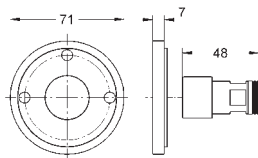

Retro-fit

Compensation disc

for GROHE retrofit shower system 26 190 000

GROHE StarLight chrome finish