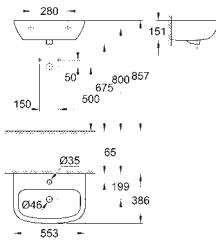

39 440 000

alpine white

35.99

Bau Ceramic Wash basin 55
wall hung
1 hole punched with overflow
553 x 386 mm
vitreous china
21 pieces per pallet

new