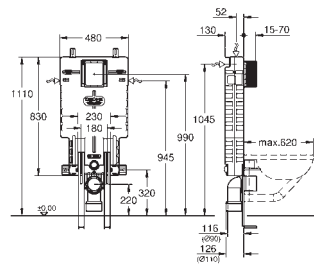

**Uniset for WC
flushing cistern GD 2**
sound-insulating EPS module for
masonry-in
830 x 470 x 130 mm
rail adaptors for modular fixing
wall rail with fixing accessories for
single installation
2 WC fixing bolts
distance of fixing bolts 180/230 mm
fixing device for ceramic
outlet bend Ø 90 mm
depth adjustable
reducer Ø 90/110 mm
flushing cistern GD 2, 6 - 9 I
inlet and outlet connecting set
adjustment ex factory 6 l and 3 l
pneumatic discharge valve offering 3 modes of
operation: dual flush or start/stop or single flush
water supply from left/right/back or top
low noise (group I acc. to
German Noise Specification)
insulated against condensation
1/2" water supply connection including
integrated angle valve and push fit
flexible hose union
no tools required for the installation
of the inspection shaft incl. protection
during construction phase
for vertical or horizontal use
with support feet
preparation for shower toilets with additional
accessory 40 899 000 (sold separately)
for mounting of small flush plates please order
revision shaft 40 911 000 (sold separately)