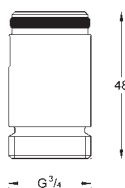

45 562 000

chrome

32.00

Adapter
To convert to other spouts with screw coupling G3/4
Suitable for several sink mixer wall mount
e.g. 33 772 001, 33 772 002, 33 982 002

KITCHEN
FITTINGS