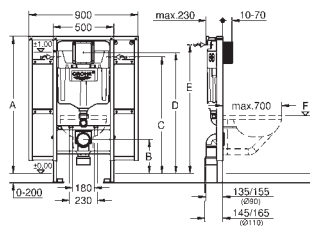

1080
A	1080
B	290
C	310
D	950
E	1010
F	410

Rapid SL for WC
flushing cistern GD 2
1.13 m installation height
with fixing element for back support and bars
for the disabled
for WC bowls 70 cm projection
for on-the-wall installations or studded walls
powder coated steel frame, self-supporting
for dry-cladding, completely pre-assembled
with fixed connections
quick adjustment, lockable
fixing material
TÜV approved
2 WC fixing bolts
4 wall brackets
fixing device for ceramic
distance of fixing bolts 180/230 mm
PP outlet bend Ø 90 mm
depth adjustable
reducer Ø 90/110 mm
inlet and outlet connecting set
flushing cistern GD 2, 6 - 9 l
adjustment ex factory 6 l and 3 l
pneumatic discharge valve offering 3 modes of
operation: dual flush or start/stop or single flush
water supply from left/right or back
low noise (group I acc. to
German Noise Specification)
insulated against condensation
1/2" water supply connection including
integrated angle valve and push fit
flexible hose union
no tools required for the installation
of the inspection shaft incl. protection
during construction phase
for vertical or horizontal use
accessories for on-the-wall installation
for mounting of small flush plates please order
revision shaft 40 911 000 (sold separately)