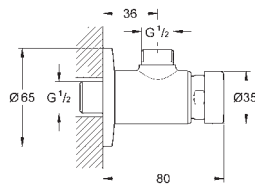

36 267 000 chrome 91.00

**Euroeco Cosmopolitan T
Self-closing shower valve 1/2"**
exposed installation
for cold or premixed water
marking: blue/red
GROHE StarLight chrome finish
3 adjustable flow times: short - medium - long
(factory setting: short), approx. 7, 15, 30 sec
(pressure dependent)
escutcheon
min. recommended pressure 1.0 bar