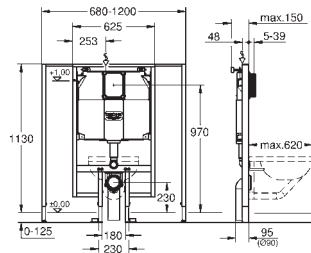

Rapid SL for WC

for small, narrow bathrooms
flushing cistern 80 mm

1.13 m installation height

variable element width 0.70 – 1.20 m

for on-the-wall installation

powder coated steel frame, self-supporting

for dry-cladding, completely pre-assembled

with fixed connections

quick adjustment, lockable

fixing material

TÜV approved

2 WC fixing bolts

fixing device for ceramic

distance of fixing bolts 180/230 mm

outlet bend Ø 90 mm

depth adjustable

reducer Ø 90/110 mm

inlet and outlet connecting set

flushing cistern 80 mm, 6 - 9 l

adjustment ex factory 6 l and 3 l

pneumatic discharge valve offering 3 modes of

operation: dual flush or start/stop or single flush

water supply from top

low noise (group I acc. to

German Noise Specification)

insulated against condensation

water supply 1/2" and push fit flexible hose union

no tools required for the installation

of the inspection shaft incl. protection

during construction phase

for vertical use

accessories for on-the-wall installation

GROHE EcoJoy technology for less water and perfect flow

remember Scandinavian adapter 38 338 000