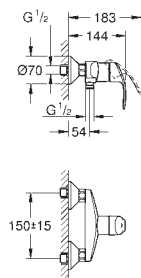

33 555 002 **chrome** **97.00**

Eurosmart
Single-lever shower mixer 1/2"
wall mounted
metal lever
GROHE SilkMove 35 mm ceramic cartridge
with temperature limiter
GROHE StarLight chrome finish
adjustable flow rate limiter
shower bottom outlet 1/2"
with integrated non return-valve
S-unions
metal wall escutcheons
protected against backflow