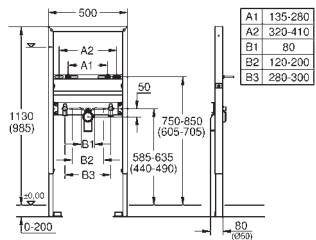

39 052 000

chrome

165.00

Rapid SL
for wash basin
height adjustable

for single hole installation
1.13 m installation height

for on-the-wall installations or studded walls
powder coated steel frame, self-supporting
for dry-cladding, completely pre-assembled
with fixed connections
quick adjustment, lockable
fixing material
TÜV approved
fixing and connecting traverse, height adjustable
wash basin fixing bolts M10 with
fixing device for ceramic
variable distance of fixing bolts
HT-outlet bend Ø 50 mm
seal Ø 32 mm
2 noise protected fitting connections 1/2"

without accessories for on-the-wall installation