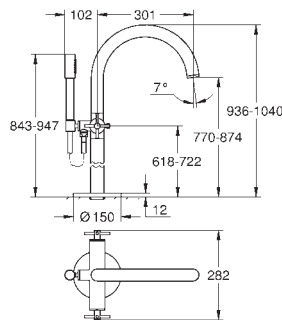

GROHE ATRIO

Ref. No.

Colour

Price netto (€)

new

25 044 003
25 044 DC3
25 044 AL3

chrome
supersteel
brushed hard graphite

*
*
*

Atrio

Bath mixer 1/2"

floor-mounted installation
with high pillar unions (765 mm)
set for final installation for
45 984 001
without roughing-in-set
ceramic headparts 1/2", 90°
GROHE StarLight chrome finish
automatic diverter: bath/shower
swivel tubular spout
with mousseur and stop limiter
projection 301 mm
integrated non-return valve in the shower outlet 1/2"
hand shower Sena Stick (26 465)
with shower holder
Silverflex shower hose 1 250 mm (28 362)
protected against backflow
with cross handles
Two different sets of caps included. One set with
„H" and „C" marking, one set without marking.

45 984 001

chrome

433.00