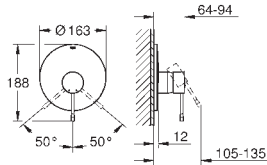

Ref. No. Colour Price netto (€)

19 286 001	chrome	142.00
19 286 DC1	supersteel	193.00
19 286 BE1	polished nickel	181.00
19 286 EN1	brushed nickel	181.00
19 286 GL1	cool sunrise	181.00
19 286 GN1	brushed cool sunrise	181.00
19 286 DA1	warm sunset	181.00
19 286 DL1	brushed warm sunset	181.00
19 286 A01	hard graphite	181.00
19 286 AL1	brushed hard graphite	181.00

Essence
Single-lever shower mixer
set for final installation for 35 501 000
without concealed body
metal lever
GROHE StarLight chrome finish
escutcheon- and shaft-sealing
metal escutcheon
covered fixing

35 501 000	chrome	100.00

GROHE Rapido E Universal single-lever mixer for concealed installation