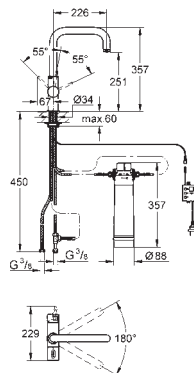

GROHE Blue Pure Starter Kit
consisting of:
GROHE Blue single-lever sink mixer with filter function
single hole installation
U - spout
separate handle for filtered water
headpart 1/2"
GROHE StarLight finish
GROHE SilkMove 35 mm ceramic cartridge
adjustable flow rate limiter
swivel tubular spout
swivel area 180°
separate inner water ways for filtered and non-filtered water
flexible connection hoses
type of protection IP 21
main switching power supply 100 - 240 V AC 50/60 Hz with safety extra-low voltage (SELV)
6 V DC to filter change display unit
GROHE Blue size S filter, filter head with flexible adjustment
this product contains built-in LED lamps, which cannot be changed: energy efficiency class: A+