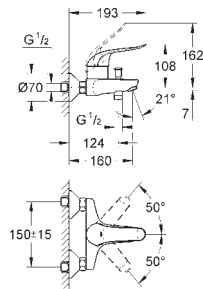

Euroeco Special
Single-lever bath mixer 1/2"
wall mounted
GROHE StarLight chrome finish
GROHE SilkMove 46 mm ceramic cartridge
GROHE EcoJoy technology for less water and perfect flow
adjustable flow rate limiter
automatic diverter:
bath/shower
mousseur
integrated non-return valve
metal lever, lever length 120 mm
temperature limiter, S-unions
protected against backflow
without shower set

32 784 000 chrome 122.00