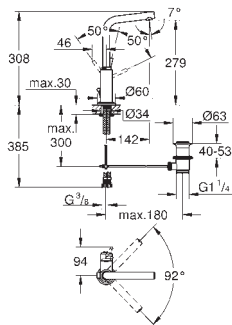

32 129 001

chrome

459.00

Atrio
Single-lever basin mixer 1/2"
L-Size
single hole installation
GROHE SilkMove 28 mm ceramic cartridge
GROHE StarLight chrome finish
rapid installation system
swivel tubular 7° spout with mousseur
stop limiter
pop-up waste set 1 1/4"
flexible connection hoses