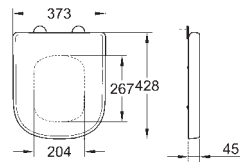

GROHE EURO CERAMIC

Ref. No.

Colour

Price netto (€)

new

39 459 000

alpine white

38.99

**Euro Ceramic
Compact WC seat**
with lid
quick release function
detachable
material: Duroplast
including fixation set
suitable for
39 206 000, 39 206 00H
48 pieces per pallet

new