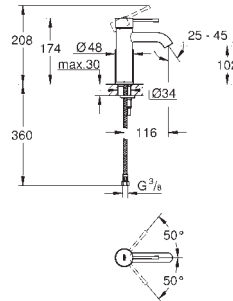

Essence
Single-lever basin mixer 1/2"
S-Size
single hole installation
metal lever
GROHE SilkMove 28 mm ceramic cartridge
with temperature limiter
GROHE StarLight chrome finish
GROHE EcoJoy mousseur 5.7 l/min
GROHE AquaGuide adjustable mousseur
GROHE QuickFix Plus installation system
pop-up waste set 1 1/4"
flexible connection hoses