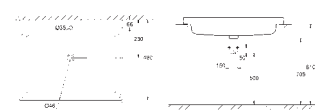

39 479 00H

alpine white

*

Cube Ceramic Counter basin 60
built-in
1 hole punched, 2 holes pre-punched
with overflow
605 x 490 mm
including fixation set
fine fire clay
PureGuard anti stick coating and anti bacterial glazing