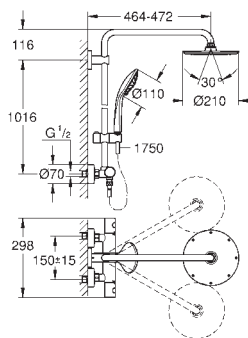

GROHE EUPHORIA SYSTEM

Ref. No.

Colour

Price netto (€)

27 964 000

chrome

688.00

Euphoria System 210

Shower system with thermostat for wall mounting

consisting of:

horizontal swivable 450 mm shower arm
exposed thermostat with
Aquadimmer function

allows change between:

metal head shower Rainshower Cosmopolitan 210 (28 368 000)

spray pattern: Rain

with ball joint

rotation angle $\pm 15^\circ$

hand shower Euphoria 110 Massage (27 221 000)

adjustable in height with gliding element

Silverflex shower hose 1750 mm (28 388 000)

GROHE TurboStat compact cartridge

with wax thermoelement

GROHE SafeStop at 38°C

GROHE SafeStop Plus optional temperature limiter at 43°C included

GROHE DreamSpray perfect spray pattern

GROHE StarLight chrome finish

SpeedClean anti-lime system

Inner WaterGuide for a longer life

Twistfree to prevent hose from twisting

GROHE MetalGrip ergonomically shaped metal handles

suitable for instantaneous heaters

from 18 kW/h

minimum flow rate 7 l/min.

min. recommended pressure 1.0 bar

optional upgrade: **GROHE EasyReach** tray (26 362)

26 186 000

chrome

649.00