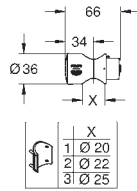

Aquatunes

Rail adapter

anti-slip fixation

fits on rails with $\varnothing$ 20 mm-25 mm

26 324 L00

white

33.33