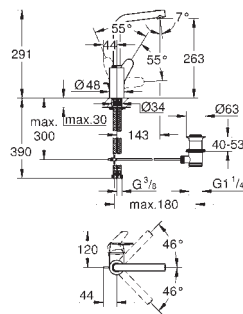

23 054 002 chrome 201.00

Eurodisc Cosmopolitan
Single-lever basin mixer 1/2"
L-Size
single hole installation
metal lever
covered lever fixing
GROHE SilkMove 35 mm ceramic cartridge
adjustable flow rate limiter
GROHE StarLight chrome finish
GROHE QuickFix Plus installation system
mousseur
swivel tubular spout with stop limiter
pop-up waste set 1 1/4"
flexible connection hoses
min. recommended pressure 1.0 bar
optional temperature limiter ref. no. 46 375 000