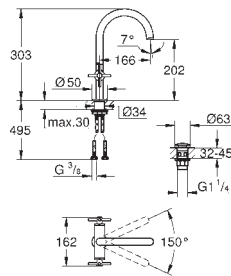

21 022 003 chrome *
21 022 DC3 supersteel *
21 022 AL3 brushed hard graphite *

Atrio
One-hole basin mixer, 1/2"
L-Size
ceramic headparts 1/2", 90°
GROHE StarLight chrome finish
GROHE EcoJoy 5.7 l/min laminar mousseur
rapid installation system
swivel tubular spout
with mousseur and stop limiter
Push-open waste set 1 1/4"
flexible connection hoses
with lever handles
Two different sets of caps included. One set with „H" and „C" marking, one set without marking.

new