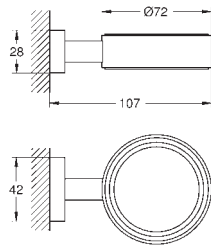

GROHE ESSENTIALS CUBE

Ref. No. Colour Price netto (€)

40 508 001 **chrome** **26.66**

Essentials Cube Holder
material: metal
for crystal glass (40 372 001)
soap dish (40 368 001) or soap dispenser (40 394 001)
concealed fastening
GROHE StarLight chrome finish