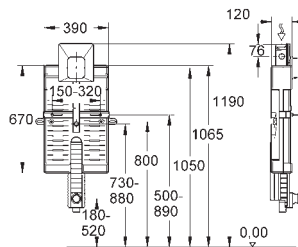

Uniset for urinal
with GROHE Rapido U
roughing-in set for urinal
for manual actuation or Tectron infra-red electronic 6 V or 230 V
sound-insulating EPS module for masonry-in with closed surface
rail adaptors for modular fixing for single or series installation
fixing accessories for single installation
height adjustable fitting connections
inlet connection and inlet connecting set
HT-outlet bend Ø 50 mm
threaded bolts M8
fixing material for urinal bowl
water group with stop valve
flow pressure min 0.5 bar
operating pressure max 10 bar
flush aid
functional unit checked ex factory
water supply connections 1/2" outer thread
connecting box for mains supply 230 V
installation box with gasket
Shortable inspection shaft incl. protection during construction phase for sets for final installation with dimensions 116 x 144 mm

37 576 000

chrome

142.00