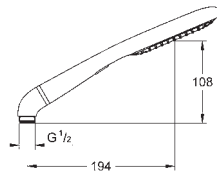

GROHE RAINSHOWER ECO

Ref. No.

Colour

Price netto (€)

27 274 000

chrome

112.00

Rainshower Eco 120
Hand shower 2 sprays

Rain, SmartRain
eco function (reduction of flow rate)
elbow adapter for the combination of
hand showers with shower sets

GROHE StarLight chrome finish
GROHE DreamSpray perfect spray pattern
SpeedClean anti-lime system
Inner WaterGuide for a longer life
suitable for instantaneous heater
min. recommended pressure 1.0 bar