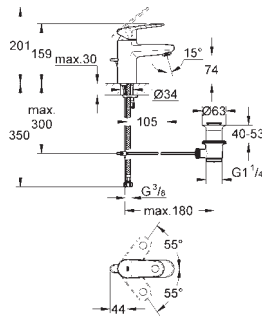

Europlus
Single-lever basin mixer 1/2"
XS-Size
single hole installation
metal lever
GROHE SilkMove 28 mm ceramic cartridge
GROHE StarLight chrome finish
rapid installation system
adjustable mousseur
pop-up waste set 1 1/4"
flexible connection hoses