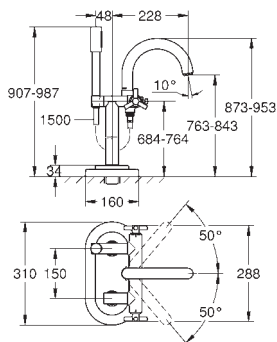

25 044 000

chrome

1,930.00

Atrio
Bath mixer 1/2"

floor-mounted installation
with high pillar unions (765 mm)
ceramic headparts 1/2", 90°
GROHE StarLight chrome finish
automatic diverter: bath/shower
swivel tubular spout
with mousseur and stop limiter
projection 228 mm
integrated non-return valve in the shower outlet 1/2"
Sena hand shower
with shower holder
shower hose 1500 mm
protected against backflow
to be used with, 45 473
without roughing-in-set
with Ypsilon handle