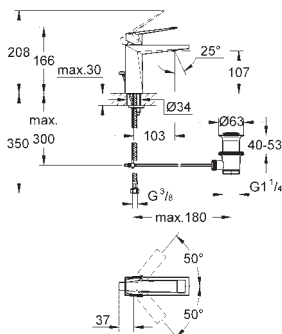

GROHE ALLURE BRILLIANT

Ref. No. Colour Price netto (€)

23 029 000	chrome	571.00
23 029 BE0	polished nickel	688.00
23 029 EN0	brushed nickel	688.00
23 029 GL0	cool sunrise	675.00
23 029 GN0	brushed cool sunrise	688.00
23 029 DA0	warm sunset	675.00
23 029 DL0	brushed warm sunset	688.00
23 029 A00	hard graphite	675.00
23 029 AL0	brushed hard graphite	688.00

Allure Brilliant
Single-lever basin mixer 1/2"
M-Size
single hole installation
GROHE SilkMove 28 mm ceramic cartridge
temperature limiter, GROHE StarLight chrome finish
GROHE EcoJoy 5.0 l/min. flow limiter
GROHE QuickFix installation system
spout with integrated mousseur
pop-up waste set 1 1/4"
flexible connection hoses
min. recommended pressure 1.0 bar

23 033 000	chrome	571.00
ditto, smooth body