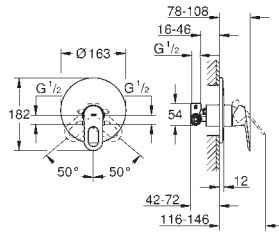

Ref. No.

Colour

Price netto (€)

29 080 000

chrome

121.00

BauLoop
Single-lever shower mixer 1/2"

concealed installation
consisting of:
set for final installation
concealed body (33 964)
metal lever
GROHE Longlife 46 mm ceramic cartridge
GROHE StarLight chrome finish
adjustable flow rate limiter
escutcheon- and shaft-sealing
optional temperature limiter ref. no. 46 308 000