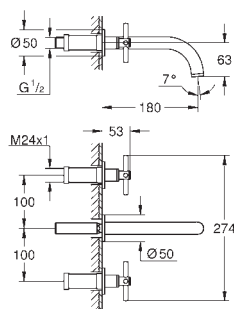

20 164 003
20 164 DC3
20 164 AL3

chrome *
supersteel *
brushed hard graphite *

Atrio
Three-hole basin mixer

wall mounted
set for final installation for 29 025 000
without concealed body
valves hot/cold with ceramic headparts 1/2" - 90°
GROHE StarLight chrome finish
GROHE EcoJoy 5.7 l/min laminar mousseur
centre distance 200 mm
projection 180 mm
with cross handles
Two different sets of caps included. One set with „H“ and „C“ marking, one set without marking.