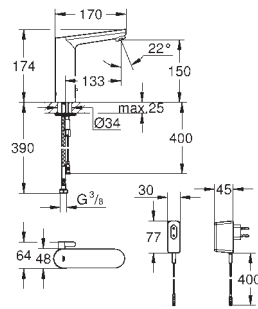

GROHE EUROSMART COSMOPOLITAN E

Ref. No.

Colour

Price netto (€)

36 421 000

chrome

385.00

Eurosmart Cosmopolitan E
Infra-red electronic basin mixer 1/2" L-Size
with mixing device and adjustable temperature limiter
with infrared sensor for bi-directional communication
for monitoring, configuration and service purpose
with plug transformer 100-230 V AC, 50-60 Hz, 6 V DC
GROHE StarLight finish
GROHE EcoJoy mousseur 5.7 l/min
flexible connection hoses
non-return valve
dirt strainers
with integrated solenoid valve
rapid installation system
7 pre-set programs:
auto flush
thermal disinfection
cleaning mode
additional functions and precise settings
by remote control 36 407
CE approved
acoustic group I in accordance with DIN 4109
type of protection faucet IP 59K
min. recommended pressure 1.0 bar

36 439 000

chrome

295.00