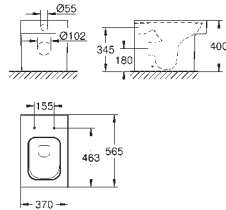

new

39 484 00H

alpine white

*

**Cube Ceramic
Floor standing 2 piece WC**

close coupled
universal trap for horizontal and vertical outlet
rimless
flush volume 3/4.5 l
including fixation set
cistern to be ordered separately
vitreous china
fully skirted with invisible fixation
PureGuard anti stick coating and anti bacterial glazing