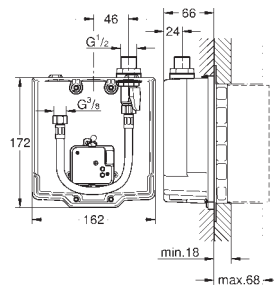

36 337 000

chrome

109.00

Euroeco Cosmopolitan E

Concealed mounting box

wall installation

for installation with pre-mixed or cold water

suitable for IR-sets for final installation

stop valve

connection housing for power supply

suitable for

36 273 000, 36 335 SD0, 36 334 SD0, 36 411 000