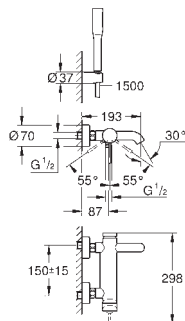

33 628 001	chrome	252.00

Essence
Single-lever bath mixer 1/2"

wall mounted
metal lever
GROHE SilkMove 35 mm ceramic cartridge
with temperature limiter
GROHE StarLight chrome finish
automatic diverter: bath/shower
mousseur
shower outlet 1/2"
integrated non-return valve
S-unions
protected against backflow
with shower set
consisting of:
hand shower Euphoria Cosmopolitan
Stick (27 400 000) 6.6 l/min
wall shower holder New Tempesta Cosmopolitan 100
(27 594 000)
Silverflex shower hose 1.500 mm (28 364)
min. recommended pressure 1.0 bar