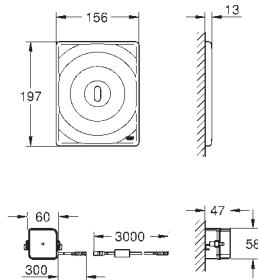

Tectron Surf

Infra-red electronic for WC flushing cistern

with infrared sensor for bi-directional communication for monitoring, configuration and service purpose

GROHE StarLight chrome finish

with transformer 100-230 V AC, 50-60 Hz, 6 V DC

for flushing cistern GD 2

servo motor
concealed installation
front plate 156 x 197 mm

infra-red control

7 pre-set programs:

auto flush

cleaning mode

pre-flush on/off

additional functions and precise settings

by remote control 36 407

adjustable flush (3 - 9 l) by hand and remote

CE approved

37 419 000

chrome

803.00

37 419 SD0

stainless steel

803.00