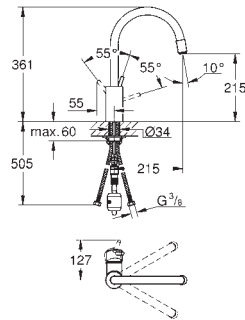

32 663 001 chrome 246.00
32 663 DC1 supersteel 317.00

Concetto
Single-lever sink mixer 1/2"
high spout
single hole installation
GROHE StarLight finish
GROHE SilkMove 35 mm ceramic cartridge
pull out mousseur
adjustable flow rate limiter
swivel tubular spout
swivel area 360°
protected against backflow
flexible connection hoses
rapid installation system
min. recommended pressure 1.0 bar