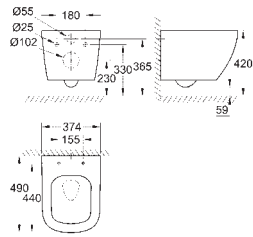

GROHE EURO CERAMIC

Ref. No. Colour Price netto (€)

new

39 206 000 alpine white 154.99
39 206 00H alpine white 184.99

Euro Ceramic
Wall hung compact WC
for concealed cistern
horizontal outlet
GROHE Triple Vortex flushing technology
wash down
rimless
flush volume 3/5 l
49 cm width
including fixation set
vitreous china
fully skirted with invisible fixation
optional: **PureGuard** anti stick coating and
anti bacterial glazing (00H)
16 pieces per pallet

new