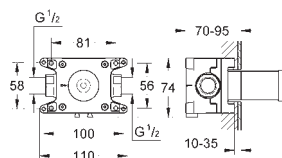

GROHE ATRIO

Ref. No.

Colour

Price netto (€)

new

25 044 003
25 044 DC3
25 044 AL3

chrome
supersteel
brushed hard graphite

*
*
*

Atrio

Bath mixer 1/2"

floor-mounted installation
with high pillar unions (765 mm)
set for final installation for
45 984 001
without roughing-in-set
ceramic headparts 1/2", 90°
GROHE StarLight chrome finish
automatic diverter: bath/shower
swivel tubular spout
with mousseur and stop limiter
projection 301 mm
integrated non-return valve in the shower outlet 1/2"
hand shower Sena Stick (26 465)
with shower holder
Silverflex shower hose 1 250 mm (28 362)
protected against backflow
with cross handles
Two different sets of caps included. One set with
„H" and „C" marking, one set without marking.

45 984 001

chrome

433.00

45 984 001

chrome

433.00

Rough-in set 1/2"

for floor-mounted bath mixers/spouts and shower mixers
without finishing trim set
installation plate with 360° horizontal and
3° vertical adjustment
installation depth 53-157 mm for bath mixers/
spouts, depth compensation 104 mm
installation depth 65-157 mm for shower
mixers, depth compensation 92 mm
two 1/2" female connections (hot/cold supplies)
flushing plug
gasket
fixing material

new

19 088 003
19 088 DC3
19 088 AL3

chrome
supersteel
brushed hard graphite

*
*
*

Atrio

Concealed valve exposed part

for concealed valve 35 028 000 or 29 032 000
GROHE StarLight chrome finish
installation depth infinitely adjustable
20-80 mm
escutcheon with screwable wall sealing
with lever handle

new

19 069 003
19 069 DC3
19 069 AL3

chrome
supersteel
brushed hard graphite

*
*
*

Atrio

Concealed valve exposed part

for concealed valve 35 028 000 or 29 032 000
GROHE StarLight chrome finish
installation depth infinitely adjustable
20-80 mm
escutcheon with screwable wall sealing
with cross handle

35 028 000