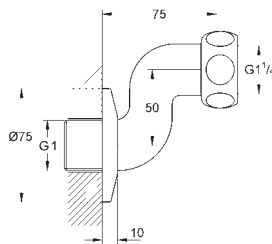

12 411 000 chrome 164.00

S-union
nut 1 1/4" x 1" male thread
adjustment range 50 mm
screw escutcheon
(for Grotherm XL 1", 35 085/35 086)
GROHE StarLight chrome finish
in units of 1