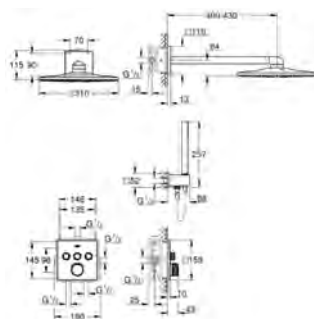

34 706 000 chrome 1,220.00

Grotherm SmartControl
Perfect shower set with Rainshower 310 SmartActive Cube
consisting of:
concealed thermostat with 3 valves
Grotherm SmartControl set for final installation
(29 126 000)
GROHE Rapido SmartBox 35 600 000
Rainshower 310 SmartActive Cube head shower set (26 479)
including head shower with 2 sprays, horizontal shower arm 400 mm
and head shower rough-in (26 483 000)
hand shower Euphoria Cube Stick (27 698 000)
Euphoria Cube wall union with integrated shower holder (26 370 000)
Silverflex shower hose 1.500 mm (28 364)