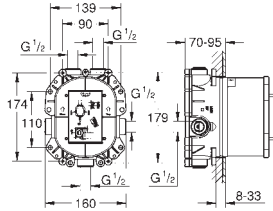

GROHE RAPIDO T

Ref. No. Colour Price netto (€)

35 500 000 **chrome** 239.00

GROHE Rapido T
Universal thermostatic mixer
for concealed installation
for use with bath-, shower- and central-mixer
without finishing trim set
flat installation depth 70 mm - 95 mm
easy to install, premounted and tested unit
GROHE TurboStat compact cartridge
with wax thermoelement
two top outlets 1/2", lockable
high flow rate up to 50 l/min. by use of
three outlets
bottom outlet 1/2" can only be used
with separate stopvalve
safe to install, stable built-in-box
and protective cap
fixation options for solid walls and dry
cladding
wall sealing
Aquadimmer-diverter for bath mixer or
stopvalve for shower mixer in finishing
trim set
body in DR-brass
built-in non return valves and dirt strainers
GROHE EcoJoy technology for less water and perfect flow
acoustic group I in accordance with DIN 4109
min. recommended pressure 1.0 bar

47 790 000 **chrome** 56.00