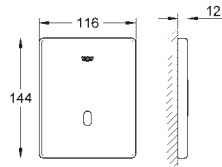

GROHE ELECTRONIC ACTUATIONS FOR URINAL

Ref. No.

Colour

Price netto (€)

37 324 001
37 324 SD1

chrome
stainless steel

532.00
532.00

Tectron Skate