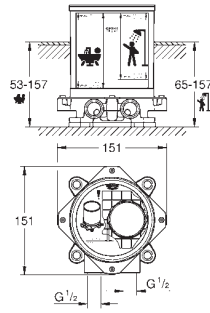

GROHE ATRIO

Ref. No.

Colour

Price netto (€)

45 984 001

chrome

433.00

Rough-in set 1/2"

for floor-mounted bath mixers/spouts and shower mixers
without finishing trim set
installation plate with 360° horizontal and
3° vertical adjustment
installation depth 53-157 mm for bath mixers/
spouts, depth compensation 104 mm
installation depth 65-157 mm for shower
mixers, depth compensation 92 mm
two 1/2" female connections (hot/cold supplies)
flushing plug
gasket
fixing material