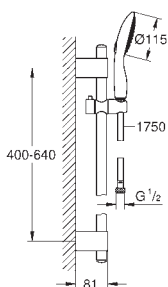

GROHE POWER&SOUL

Ref. No. Colour Price netto (€)

27 757 000 chrome 174.00

Power&Soul 115
Shower rail set 2 sprays
consisting of:
Hand shower Power&Soul 115 (27 671 000)
shower rail, 600 mm (27 784 000)
with wall holders made of metal
Silverflex shower hose 1750 mm (28 388 000)
GROHE DreamSpray perfect spray pattern
GROHE StarLight chrome finish
GROHE QuickFix Plus adjustable distance between brackets
for adaption to existing drilling holes
SpeedClean anti-lime system
Inner WaterGuide for a longer life
Twistfree to prevent hose from twisting
suitable for instantaneous heater
min. recommended pressure 1.0 bar

27 759 000 chrome 182.00
ditto, 900 mm