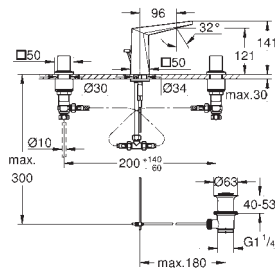

20 342 000	chrome	664.00

Allure Brilliant
Three-hole basin mixer 1/2"
S-Size
ceramic headparts 1/2", 90°
GROHE StarLight chrome finish
GROHE EcoJoy 5.0 l/min. flow limiter
low spout with integrated mousseur
pop-up waste set 1 1/4"
pressure-proof, flexible connection hoses
between spout and side valves
min. recommended pressure 1.0 bar