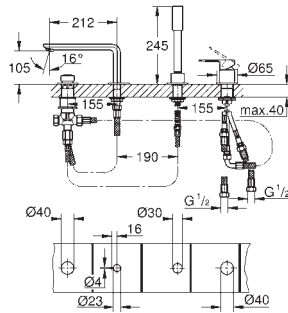

19 577 001	chrome	736.00
19 577 DC1	supersteel	833.00

Lineare
Four-hole single-lever bath combination
GROHE SilkMove 35 mm ceramic cartridge
with temperature limiter
GROHE StarLight chrome finish
consisting of:
pre-assembled spout fixing
OHM operating element,
metal lever
bath inlet with mousseur
diverter bath/shower
hand shower Sena Stick (26 465)
metal shower hose 2000 mm
flexible connection hoses
connection for shower hose
protected against backflow
for use with (29 037 000)
min. recommended pressure 1.0 bar