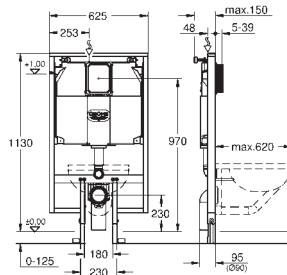

GROHE RAPID SL FOR WC

Ref. No.

Colour

Price netto (€)

38 994 000

chrome

318.00

Rapid SL for WC

for small, narrow bathrooms
flushing cistern 80 mm

1.13 m installation height

element width 0.62 m

for on-the-wall installations or studed walls
powder coated steel frame, self-supporting
for dry-cladding, completely pre-assembled
with fixed connections

quick adjustment, lockable

fixing material

TÜV approved

2 WC fixing bolts

fixing device for ceramic

distance of fixing bolts 180/230 mm

outlet bend Ø 90 mm

depth adjustable

reducer Ø 90/110 mm

inlet and outlet connecting set

flushing cistern 80 mm, 6 - 9 l

adjustment ex factory 6 l and 3 l

pneumatic discharge valve offering 3 modes of

operation: dual flush or start/stop or single flush

water supply from top or back

low noise (group I acc. to

German Noise Specification)

insulated against condensation

water supply 1/2" and push fit flexible hose union

no tools required for the installation

of the inspection shaft incl. protection

during construction phase

for vertical use

accessories for on-the-wall installation

GROHE EcoJoy technology for less water and perfect flow

38 995 000

chrome

397.00