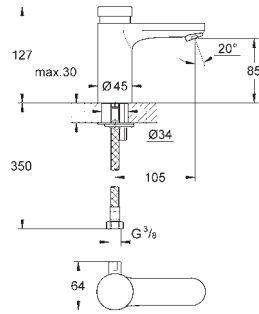

GROHE EUROSMART COSMOPOLITAN T

Ref. No.

Colour

Price netto (€)

36 317 000

chrome

274.00

Eurosmart Cosmopolitan T
Self-closing basin mixer with mixing device
and adjustable temperature limiter

GROHE StarLight chrome finish
3 adjustable flow times: short - medium - long
(factory setting: short), approx. 7, 15, 30 sec
(pressure dependent)
pressure range 0.5 to 6 bar
2 flexible hoses
non-return valve
dirt strainers,

36 318 000

chrome

298.00

ditto, with pop-up waste set 1 1/4"