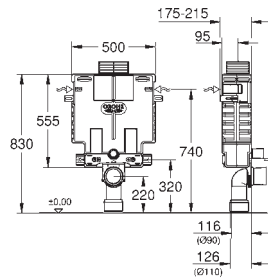

GROHE UNISSET FRAMES AND ACCESSORIES

Ref. No.

Colour

Price netto (€)

38 415 001

chrome

285.00

Uniset for WC
0.82 m installation height
with flushing cistern 6 - 9 l
front or top actuation
sound-insulating EPS module for masonry-in
rail adaptors for modular fixing for single or rail installation
wall rail with fixing accessories for single installation
2 WC fixing bolts
distance of fixing bolts 180/230 mm
fixing device for ceramic
outlet bend Ø 90 mm
depth adjustable
inlet and outlet connecting set
flushing cistern 6 - 9 l
pneumatic discharge valve offering 3 modes of operation: dual flush or start/stop or single flush
water supply from left/right or top
low noise (group I acc. to German Noise Specification)
insulated against condensation
1/2" water supply connection
angle valve 1/2"
Shortable inspection shaft incl. protection during construction phase
without wall plate/actuation
preparation for shower toilets with additional accessory 40 899 000 (sold separately)

38 785 000

chrome

228.00