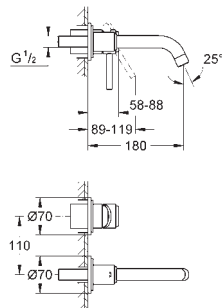

19 287 001

chrome

459.00

Atrio
Two-hole basin mixer
S-Size
wall mounted
without concealed body
set for final installation for 23 571 000
separate escutcheons Ø 70 mm
GROHE StarLight chrome finish
centre distance 110 mm
projection 180 mm

19 918 000

chrome

516.00

ditto, projection 220 mm