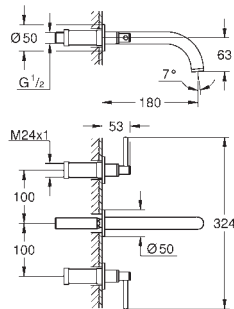

20 169 003
20 169 DC3
20 169 AL3

chrome *
supersteel *
brushed hard graphite *

Atrio
Three-hole basin mixer 1/2"
S-Size

wall mounted
set for final installation for 29 025 000
without concealed body
valves hot/cold with ceramic headparts 1/2" - 90°
GROHE StarLight chrome finish
GROHE EcoJoy 5.7 l/min laminar mousseur
centre distance 200 mm
projection 180 mm
with lever handles
Two different sets of caps included. One set with „H“ and „C“ marking, one set without marking.

new