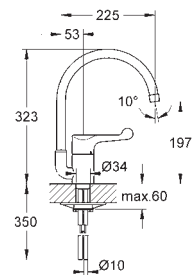

33 912 000

chrome

277.00

Euroeco Special
Single-lever sink mixer 1/2"
single hole installation
GROHE StarLight chrome finish
ceramic cartridge
adjustable flow rate limiter
adjustable temperature limiter
laminar flow straightener 9 l/min.
swivel tubular spout
metal lever
lever length 120 mm
temperature limiter
Attention: old product