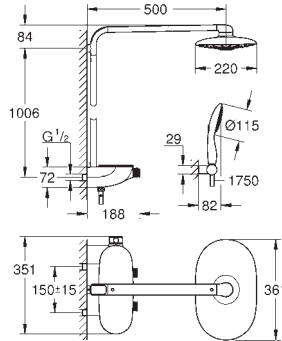

GROHE RAINSHOWER SYSTEM SMARTCONTROL

Ref. No.

Colour

Price netto (€)

26 250 000

chrome

1,280.00

Rainshower System SmartControl 360 DUO Shower system with thermostat for wall mounting

consisting of:

horizontal 500 mm shower arm
exposed SmartControl thermostat
allows change between:
head shower Rainshower 360 DUO, spray plate chrome
GROHE PureRain/GROHE Rain O² spray* and TrioMassage
hand shower Power&Soul 115, spray plate white (27 671 LS0)
hand shower wall holder (27 055 000)
Silverflex shower hose 1750 mm (28 388 000)
minimum flow rate 10 l/min.

GROHE DreamSpray perfect spray pattern

GROHE StarLight chrome finish

GROHE CoolTouch no risk of scalding

GROHE TurboStat compact cartridge

with wax thermoelement

GROHE EcoJoy technology for less water and perfect flow

GROHE SafeStop at 38°C

GROHE SafeStop Plus optional temperature limiter at 43°C included

GROHE SmartControl push for ON-OFF, turn for

volume adjustment from EcoJoy to full flow

GROHE EasyReach shower tray

SpeedClean anti-lime system

Inner WaterGuide for a longer life

suitable for instantaneous heaters

from 18 kW/h

Twistfree to prevent hose from twisting

* to be decided at first installation; factory default

setting: GROHE PureRain

In case of a 160 cc thermostat you need to purchase one of the following wall fixation sets for installation: 125356, 125357