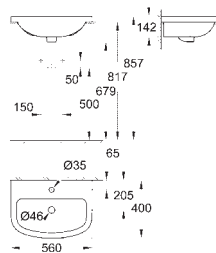

39 422 000

alpine white

66.49

Bau Ceramic Counter basin 55
built-in
1 hole punched with overflow
560 x 400 mm
vitreous china
21 pieces per pallet

new