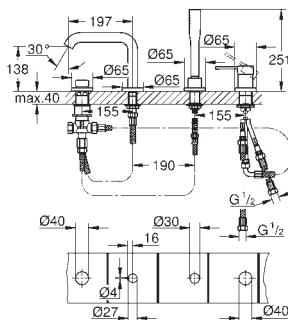

19 578 001	chrome	716.00
19 578 DC1	supersteel	928.00
19 578 BE1	polished nickel	874.00
19 578 EN1	brushed nickel	916.00
19 578 GL1	cool sunrise	874.00
19 578 GN1	brushed cool sunrise	874.00
19 578 DA1	warm sunset	874.00
19 578 DL1	brushed warm sunset	874.00
19 578 A01	hard graphite	874.00
19 578 AL1	brushed hard graphite	874.00

Essence
Four-hole single-lever bath combination
GROHE SilkMove 35 mm ceramic cartridge
with temperature limiter
GROHE StarLight chrome finish
pre-assembled spout fixing
OHM operating element,
metal lever
bath inlet with mousseur
diverter bath/shower
hand shower 27 400 000
metal shower hose 2000 mm
flexible connection hoses
connection for shower hose
protected against backflow
for use with (29 037 000)