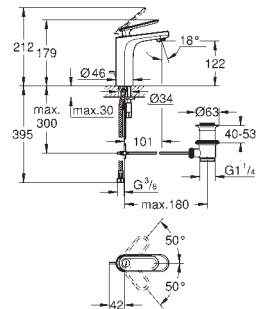

23 064 000 chrome 526.00

Veris
Single-lever basin mixer 1/2"
M-Size
single hole installation
GROHE SilkMove 28 mm ceramic cartridge
GROHE StarLight chrome finish
SpeedClean mousseur
pop-up waste set 1 1/4"
flexible connection hoses
min. recommended pressure 1.0 bar

23 065 000 chrome 526.00

ditto, smooth body