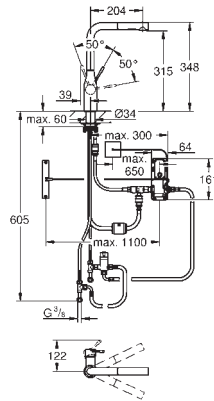

30 311 000
30 311 DC0

chrome
supersteel

647.00
739.00

Essence Foot Control
Electronic single-lever sink mixer 1/2"
L-spout

Foot control: activation of water via contact with sensor
battery supply 6 V lithium-battery, type CR-P2
CE approved
solenoid valve
fixed value mixing valve
automatically safety stop after 60 sec. (factory set)
type of protection IP 44
GROHE SilkMove 28 mm ceramic cartridge
flow strainer
pull-out dual spray control -
switches back and forth between
regular flow and spray
diverter: laminar spray/**SpeedClean** shower jet
automatic return to laminar spray
swivel tubular spout
swivel area 360°
protected against backflow
flexible connection hoses
rapid installation system