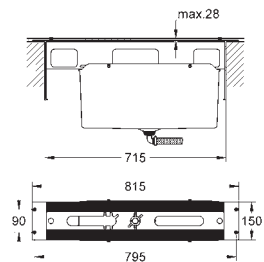

4/5-hole bath combination (optional)
baseframe for installation under tiled surround

consisting of:
base frame
drainage box with integrated outlet for splash water

45 388 000 chrome 130.00

Supporting legs for baseframe

32 222 001 chrome 2,050.00