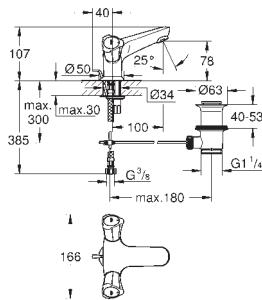

21 390 001

chrome

179.00

Costa L
One-hole basin mixer, 1/2"
metal handles
heat-insulated
screwable
Longlife-headpart
cast spout with mousseur
pop-up waste set 1 1/4"
flexible connection hoses
GROHE StarLight chrome finish