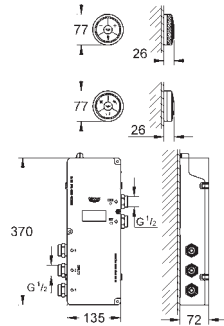

GROHE F-DIGITAL CONTROLLERS

Ref. No. Colour Price netto (€)

36 289 000 chrome 1,410.00

F-digital Digital Controller and digital diverter for bath

including digital thermostat unit
Digital Controller - intuitive multifunctional operating unit

- Wireless technology
- Temperature and flow control (temperature adjustable up to max. 46° C)
- Pause function
- Memory function
- LED ring incl. warming-up function: visual feedback when preferred temperature is reached

digital diverter for bath

- Diverter: head-, hand shower and bath spout
- LED-ring

Digital thermostat unit (concealed body)

- warm/cold supplies 1/2"
- 3 outlets 1/2" bath diverter

Default setting configurable during installation:

- automatic safety shut-off after 20 min
- GROHE SafeStop at 38°C

Transceiver unit for Digital Controller and Digital thermostat unit incl. cable 3 m

GROHE TurboStat digital controlled compact cartridge with wax thermoelement

GROHE StarLight chrome finish

GROHE EcoJoy technology for less water and perfect flow

requires:

- built-in power supply 36 078 000 or
- plug power supply 65 790 000
- min. recommended pressure 1.0 bar
- energy efficiency class illumination of control unit: not applicable

36 295 000 chrome 1,410.00