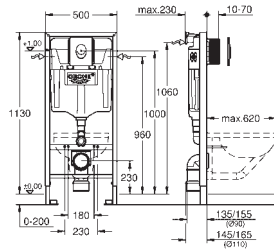

GROHE RAPID SL FOR WC

Ref. No.

Colour

Price netto (€)

38 750 001

chrome

322.00

Rapid SL 4-in-1 set for WC flushing cistern GD 2

1.13 m installation height

for on-the-wall installations or studded walls powder coated steel frame, self-supporting for dry-cladding, completely pre-assembled with fixed connections quick adjustment, lockable, fixing material TÜV approved

2 WC fixing bolts, fixing device for ceramic WC ceramics with small bearing area (less than 205 mm) require additional accessory 38 779 000

distance of fixing bolts 180/230 mm outlet bend Ø 90 mm, depth adjustable reducer Ø 90/110 mm

inlet and outlet connecting set

flushing cistern GD 2, 6 - 9 l

adjustment ex factory 6 l and 3 l

pneumatic discharge valve offering 3 modes of operation: dual flush or start/stop or single flush water supply from left/right or back

low noise (group I acc. to

German Noise Specification)

insulated against condensation

1/2" water supply connection including

integrated angle valve and push fit

flexible hose union

no tools required for the installation

of the inspection shaft incl. protection

during construction phase

for vertical or horizontal use

accessories for on-the-wall installation

including wall plate Skate Air

vertical installation

156 x 197 mm, chrome, made of ABS

GROHE StarLight chrome finish

WC set for noise protection

38 775 001

chrome

333.00