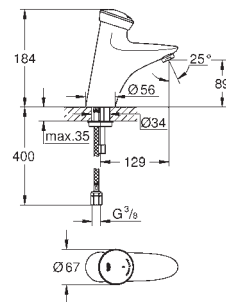

Eurodisc SE
Self-closing basin tap 1/2" without mixing device
6 V lithium-battery, type CR-P2
for cold or premixed water
marking: blue
GROHE StarLight chrome finish
flexible connection hose
dirt strainer
rapid installation system
start-stop function
electronic control of operating time
safety stop after 180 sec.
functions to activate with tip code
flow time infinitely adjustable from 2-180 sec.
automatic flushing: 5 min after 3 days without use
CE approved
type of protection faucet IP 59K

36 244 000

chrome

1,080.00