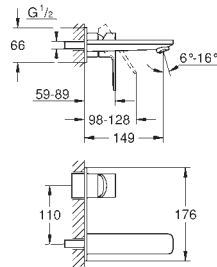

19 409 001 **chrome** 215.00
19 409 DC1 **supersteel** 279.00

Lineare
Two-hole basin mixer
M-Size
wall mounted
set for final installation for
23 571 000
without concealed body
metal escutcheon
metal lever
GROHE StarLight chrome finish
GROHE EcoJoy mousseur 5.7 l/min
GROHE AquaGuide adjustable mousseur
centre distance 110 mm
projection 149 mm
min. recommended pressure 1.0 bar