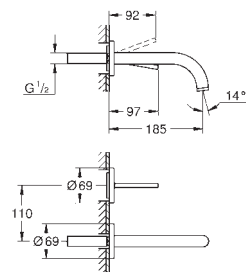

19 287 003
19 287 DC3
19 287 AL3

chrome
supersteel
brushed hard graphite

*
*
*

Atrio
Two-hole basin mixer joystick
wall mounted
without concealed body
set for final installation for
23 429 000
GROHE FeatherControl Joystick cartridge
GROHE StarLight chrome finish
GROHE EcoJoy 5.7 l/min laminar mousseur
centre distance 110 mm
projection 185 mm

new