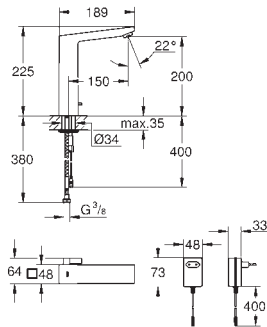

36 440 000

chrome

684.00

Eurocube E
Infra-red electronic basin mixer 1/2" with mixing device and adjustable temperature limiter

with infrared sensor for bi-directional communication for monitoring, configuration and service purpose with plug transformer 100-230 V AC, 50-60 Hz, 6 V DC

GROHE StarLight chrome finish
laminar spray regulator 5.7 l/min
flexible connection hoses
non-return valve
dirt strainers
with integrated solenoid valve
rapid installation system
7 pre-set programs:
auto flush
thermal disinfection
cleaning mode
additional functions and precise settings
by remote control 36 407
CE approved
acoustic group I in accordance with DIN 4109
type of protection faucet IP 59K
min. recommended pressure 1.0 bar