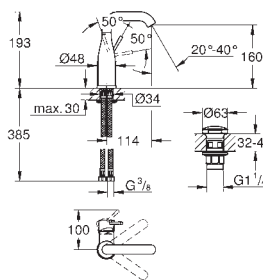

23 463 001	chrome	168.00

Essence
Single-lever basin mixer 1/2"
M-Size
single hole installation
metal lever
GROHE SilkMove 28 mm ceramic cartridge with temperature limiter
GROHE StarLight chrome finish
GROHE EcoJoy mousseur 5.7 l/min
GROHE AquaGuide adjustable mousseur
GROHE QuickFix Plus installation system
swivel spout with mousseur and stop limiter
smooth body
flexible connection hoses