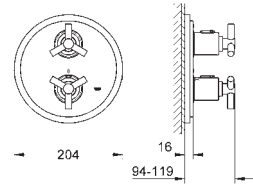

24 027 000

chrome

459.00

Atrio
Single-hole bidet mixer 1/2"
M-Size

ceramic headparts 1/2", 90°
GROHE StarLight chrome finish
rapid installation system
ball-joint mousseur
bow spout
pop-up waste set 1 1/4"
flexible connection hoses
with Ypsilon handle