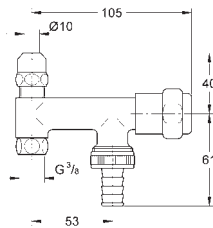

41 030 000 chrome 26.00

Eggemann Original WAS valve „Eckfix“ 3/8"

Installation on service valve
Axis dimension 60 mm
Grease chamber headpart 3/8" for closable
hose connection with non-return valve
protected against backflow
GROHE StarLight chrome finish