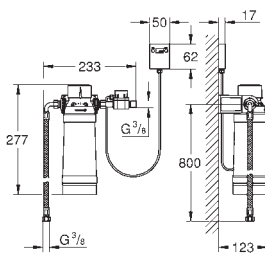

GROHE Red Filter with filter head
for regions with water hardness higher 12° KH
turn before GROHE Red boiler
flexible connection hoses
filter 600 l

40 919 SD0 **stainless steel** 14.99