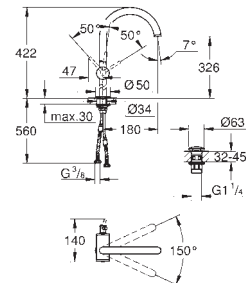

32 042 003
32 042 DC3
32 042 AL3

chrome
supersteel
brushed hard graphite

*
*
*

Atrio
Single-lever basin mixer 1/2"
L-Size
single hole installation
GROHE SilkMove 28 mm ceramic cartridge
GROHE StarLight chrome finish
GROHE EcoJoy 5.7 l/min laminar mousseur
swivel tubular C-spout with mousseur
stop limiter
Push-open waste set 1 1/4"
flexible connection hoses

new

32 647 003
32 647 DC3
32 647 AL3

chrome
supersteel
brushed hard graphite

*
*
*

Atrio
Single-lever basin mixer 1/2"
XL-Size
single hole installation
for free-standing basins
GROHE SilkMove 28 mm ceramic cartridge
GROHE StarLight chrome finish
GROHE EcoJoy 5.7 l/min laminar mousseur
swivel tubular C-spout with mousseur
stop limiter
Push-open waste set 1 1/4"
flexible connection hoses

new