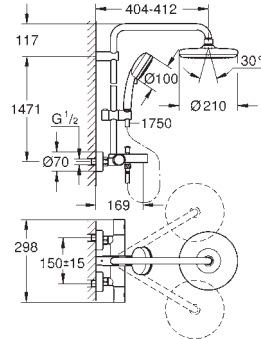

GROHE NEW TEMPESTA SYSTEM

Ref. No.

Colour

Price netto (€)

new