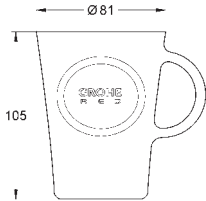

GROHE RED

Ref. No.

Colour

Price netto (€)

40 432 000

chrome

24.99

**GROHE Red
Tea glasses (4 pieces)**

heat proof glass with GROHE Red decor
dish washer safe
volume 250 ml