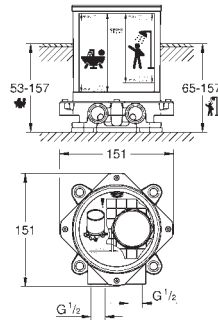

GROHE ATRIO

Ref. No.

Colour

Price netto (€)

new

25 044 003
25 044 DC3
25 044 AL3

chrome
supersteel
brushed hard graphite

*
*
*

Atrio

Bath mixer 1/2"

floor-mounted installation
with high pillar unions (765 mm)
set for final installation for
45 984 001
without roughing-in-set
ceramic headparts 1/2", 90°
GROHE StarLight chrome finish
automatic diverter: bath/shower
swivel tubular spout
with mousseur and stop limiter
projection 301 mm
integrated non-return valve in the shower outlet 1/2"
hand shower Sena Stick (26 465)
with shower holder
Silverflex shower hose 1 250 mm (28 362)
protected against backflow
with cross handles
Two different sets of caps included. One set with
„H" and „C" marking, one set without marking.

45 984 001

chrome

433.00

45 984 001

chrome

433.00

Rough-in set 1/2"

for floor-mounted bath mixers/spouts and shower mixers
without finishing trim set
installation plate with 360° horizontal and
3° vertical adjustment
installation depth 53-157 mm for bath mixers/
spouts, depth compensation 104 mm
installation depth 65-157 mm for shower
mixers, depth compensation 92 mm
two 1/2" female connections (hot/cold supplies)
flushing plug
gasket
fixing material

new

19 088 003
19 088 DC3
19 088 AL3

chrome
supersteel
brushed hard graphite

*
*
*

Atrio

Concealed valve exposed part

for concealed valve 35 028 000 or 29 032 000
GROHE StarLight chrome finish
installation depth infinitely adjustable
20-80 mm
escutcheon with screwable wall sealing
with lever handle

new

19 069 003
19 069 DC3
19 069 AL3

chrome
supersteel
brushed hard graphite

*
*
*

Atrio

Concealed valve exposed part

for concealed valve 35 028 000 or 29 032 000
GROHE StarLight chrome finish
installation depth infinitely adjustable
20-80 mm
escutcheon with screwable wall sealing
with cross handle

35 028 000