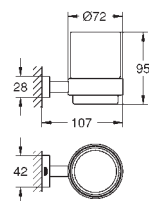

40 755 001 **chrome** **32.08**

Essentials Cube Crystal glass with holder
material: glass / metal
consisting of:
holder (40 508 001)
crystal glass (40 372 001)
concealed fastening
GROHE StarLight chrome finish