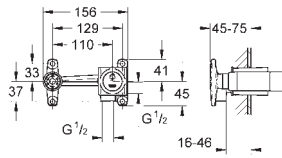

GROHE ALLURE BRILLIANT

Ref. No. Colour Price netto (€)

23 200 000 chrome 230.00

Single-lever mixer 1/2", concealed body
for 2-hole basin mixers
wall installation
without finishing trim set
GROHE SilkMove 35 mm ceramic cartridge
adjustable flow rate limiter
installation depth 45 to 75 mm
DR-brass
installation device