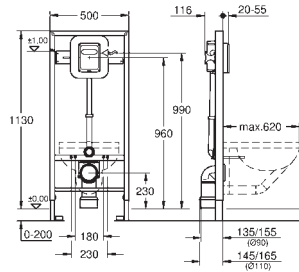

GROHE RAPID SL FOR WC

Ref. No. Colour Price netto (€)

38 519 001 chrome 398.00

Rapid SL for WC
flush valve 6 - 9 l
for manual / electronic actuation
1.13 m installation height
for on-the-wall installations or studded walls
steel frame with foil coating/hot galvanized,
self-supporting
for dry-cladding, completely pre-assembled
quick adjustment, lockable
fixing material
TUV approved
2 WC fixing bolts
distance of fixing bolts 180/230 mm
WC ceramics with small bearing area (less than 205 mm)
require additional accessory 38 779 000
outlet bend Ø 90 mm
depth adjustable
reducer Ø 90/110 mm
inlet and outlet connecting set
manual/electronic actuation
adjustable
low noise (group I acc. to German Noise Specification)
¾"
stop valve
6 l flush
flush bend
flow rate adjustment
without accessories for on-the-wall installation

40 899 000 chrome 35.00