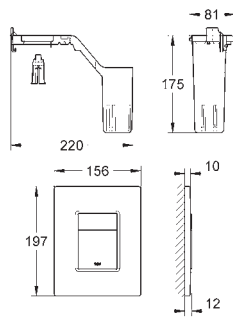

38 805 000

chrome

129.00

**Skate Cosmopolitan Set Fresh
Wall plate**

for dual flush or start & stop actuation
with **GROHE Fresh**
fixing frame with opening function
with box for support of aromatic tabs
for chlorine-free tabs only
for pneumatic discharge valve AV1
vertical and horizontal installation
156 x 197 mm
made of ABS