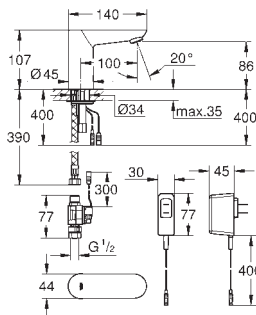

Euroeco Cosmopolitan E

Infra-red electronic basin tap 1/2" without mixing device

with infrared sensor for bi-directional communication
for monitoring, configuration and service purpose
for cold or premixed water

with plug transformer 100-230 V AC, 50-60 Hz, 6 V DC

GROHE EcoJoy mousseur 5.7 l/min

dirt strainer

external solenoid valve

rapid installation system

7 pre-set programs:

auto flush

thermal disinfection

cleaning mode

additional functions and precise settings

by remote control 36 407

CE approved