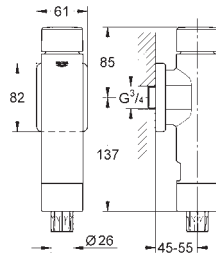

GROHE WC FLUSH VALVES

Ref. No. Colour Price netto (€)

37 347 000 chrome 213.00

Rondo A.S.
Flush valve for WC
3/4"
brass
GROHE StarLight chrome finish
for wash-down and wash-out bowls
control cap and connection to
plastic flush pipe
with flow rate adjustment
6 l flush
with escutcheon
flow pressure min 1.2 bar
operating pressure max 5 bar
low noise (group I acc. to
German Noise Specification)