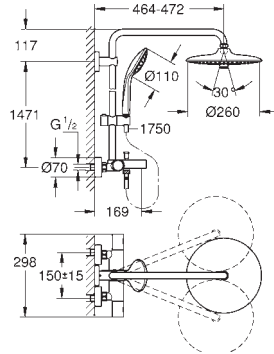

GROHE EUPHORIA SYSTEM

Ref. No.

Colour

Price netto (€)

new