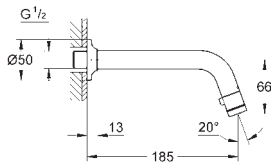

20 203 000 **chrome** **90.00**
Universal wall-mounted tap DN15
Flow rate: 6l/min at 3 bar flow pressure
Flow-Stop mousseur
ceramic headpart
connection thread 1/2"
GROHE StarLight chrome finish
projection 185 mm