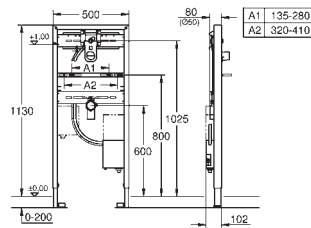

38 748 002

chrome

437.00

Rapid SL for wash basin

for wall mounted fittings with roughing-in set for infra-red electronic Europlus E 36 042 SD0, Essence E 36 447 000 and Eurocube E 36 442 000

1.13 m installation height

for on-the-wall installations or studded walls powder coated steel frame, self-supporting for dry-cladding, completely pre-assembled quick adjustment, lockable fixing material
wash basin fixing bolts M10 with fixing device for ceramic
variable distance of fixing bolts
HT-outlet bend Ø 50 mm
seal Ø 32 mm
pre-mounted roughing-in set with protecting block
fire-proof pipe for laying electronic cables
installation box with water group, stop valve and flush elbow
connection with noise protected fitting holder 1/2"
connecting box for mains supply 230 V
CE approved
for installation with pre-mixed or cold water
without accessories for on-the-wall installation

SPECIAL FITTINGS