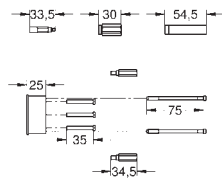

Extension set
25 mm
for universal single-lever mixer for concealed installation 1/2"
for use with bath and shower mixer
for use with all trim set designs and surfaces

46 343 000 **chrome** 264.00