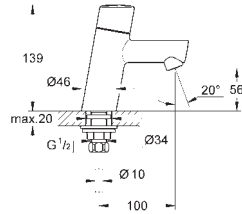

GROHE EcoJoy technology for less water and perfect flow

flush plate with magnetic holder

and fixing brackets included

small shaft 40 911 000 sold separately

GROHE CONCETTO

GROHE CONCETTO

Ref. No. Colour Price netto (€)