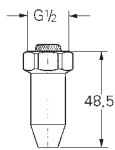

GROHE SHOWER ACCESSORIES

Ref. No.	Colour	Price netto (€)

28 988 000	chrome	59.00
Drain Down Valve for fitting between shut-off valve and shower acc. to hospital guide rules female thread 1/2" GROHE StarLight chrome finish