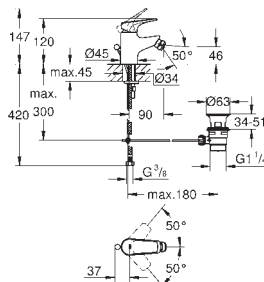

23 754 000 **chrome** **74.00**
BauFlow
Single-lever bidet mixer 1/2"
single hole installation
metal lever
GROHE Longlife 28 mm ceramic cartridge
GROHE StarLight chrome finish
GROHE EcoJoy mousseur 5.7 l/min
rapid installation system
with ball joint
pop-up waste set 1 1/4"
flexible connection hoses