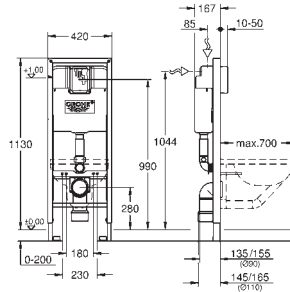

GROHE RAPID SL FOR THE DISABLED

Ref. No.

Colour

Price netto (€)

38 675 001

chrome

345.00

Rapid SL for WC
flushing cistern 6 l
1.13 m installation height
for the disabled
for WC bowls 70 cm projection
for on-the-wall installations or studded walls
powder coated steel frame, self-supporting
for dry-cladding, completely pre-assembled
with fixed connections
fixing material
TÜV approved
2 WC fixing bolts
fixing device for ceramic
distance of fixing bolts 180/230 mm
outlet bend Ø 90 mm
depth adjustable
reducer Ø 90/110 mm
inlet and outlet connecting set
pneumatic discharge valve offering 3 modes of
operation: dual flush or start/stop or single flush
low noise (group I acc. to
German Noise Specification)
insulated against condensation
1/2" water supply connection including
integrated angle valve and push fit
flexible hose union
without accessories for on-the-wall installation

39 140 000

chrome

632.00