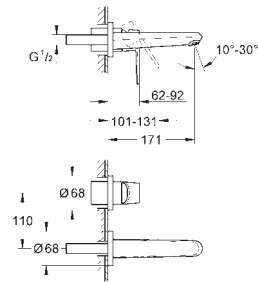

19 573 002 chrome 201.00

Eurodisc Cosmopolitan
Two-hole basin mixer
M-Size
wall mounted
set for final installation for
23 571 000
without concealed body
metal escutcheon
metal lever
GROHE StarLight chrome finish
GROHE AquaGuide mousseur
centre distance 110 mm
projection 170 mm
min. recommended pressure 1.0 bar

19 974 002 chrome 212.00
ditto, projection 225 mm