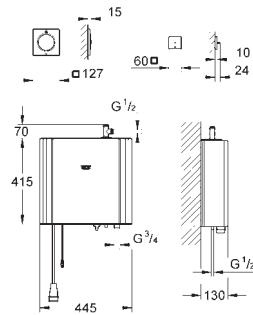

GROHE F-DIGITAL DELUXE

Ref. No.

Colour

Price netto (€)

27 934 000

chrome

3,140.00

**GROHE F-digital Deluxe
Steam generator 6.6 kW
with steam outlet and temperature sensor**

consisting of:
steam generator
415 x 445 x 130 mm
suitable for steam rooms up to 17 m³
supply voltage 400 V 3L+N+PE AC, 50 Hz
power 6.6 kW
water inlet 3/4"
operating pressure 1 – 5 bar (above pressure reducer)
automatic emptying
water outlet 1/2"
steam temperature: max. 55° C
steam outlet 1/2"
type of protection IP 23
CE approved
with connecting plug
steam outlet module with indentation for fragranced oil
127 x 127 mm
connection thread 1/2"
temperature sensor module
60 x 60 x 12 mm
SpeedClean anti-lime system
GROHE StarLight chrome finish
requires rough-in set (29 074 000), F-digital Deluxe base unit
box (26 374 000 or 36 397 000), Bluetooth unit (36 371 000)
and various cable connections – all to be ordered separately
due to installation situation
For detailed planning and product information please
contact your local GROHE Customer Service.

36 362 000

chrome

3,140.00