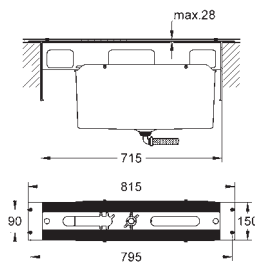

29 037 000	chrome	734.00

4/5-hole bath combination (optional)
baseframe for installation under tiled surround
consisting of:
base frame
drainage box with integrated outlet for splash water

45 388 000	chrome	130.00

Supporting legs for baseframe