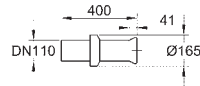

GROHE EURO CERAMIC

Ref. No.

Colour

Price netto (€)

39 453 000

WC connection outlet
horizontal
320 mm from wall

chrome

*