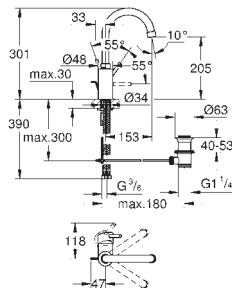

32 629 001 chrome 201.00

Concetto
Single-lever basin mixer 1/2"
L-Size
single hole installation
metal lever
covered lever fixing
GROHE SilkMove 35 mm ceramic cartridge
adjustable flow rate limiter
GROHE StarLight chrome finish
GROHE QuickFix installation system
mousseur
swivel tubular spout with stop limiter
pop-up waste set 1 1/4"
flexible connection hoses
min. recommended pressure 1.0 bar
optional temperature limiter ref. no. 46 375 000