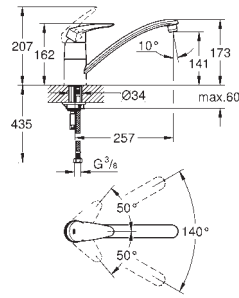

Ref. No.

Colour

Price netto (€)

33 770 001

chrome

210.00

Eurodisc
Single-lever sink mixer 1/2"
low spout
single hole installation
GROHE StarLight finish
GROHE SilkMove 35 mm ceramic cartridge
mousseur
adjustable flow rate limiter
swivel tubular spout
swivel area 140°
with stop restriction
flexible connection hoses
rapid installation system