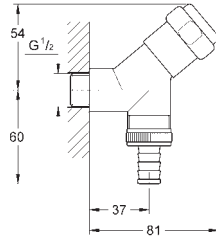

GROHE WAS VALVES

Ref. No. Colour Price netto (€)

41 010 000 chrome 27.00

Eggemann
Original WAS connecting valve 1/2"
wall mounted
grease chamber headpart 1/2" for closable
hose connection with non-return valve
protected against backflow
GROHE StarLight finish

41 015 000 chrome 39.00
ditto, 1/2", with pipe ventilating valve