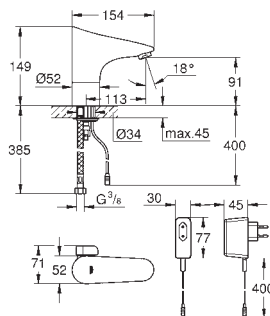

36 016 001 **chrome** **558.00**
ditto, without mixing device