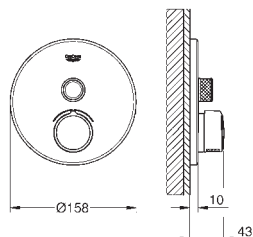

29 144 000

chrome

365.00

SmartControl

Concealed mixer with one valve

set for final installation for GROHE Rapido SmartBox 35 600 000 metal wall escutcheon with **GROHE QuickFix** (covered escutcheon and shaft sealing, covered fixing), retroactively 6° adjustable **GROHE StarLight** chrome finish **GROHE SmartControl** push for ON-OFF, turn for volume adjustment from EcoJoy to full flow exchangeable symbols cartridge for temperature mixing without roughing-in-set flow performance: **outlet B/C = 27 l/min**