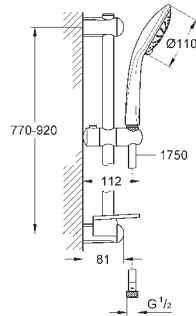

Euphoria 110 Massage Shower rail set 3 sprays

consisting of:
 hand shower Massage (27 221 000)
 shower rail 900 mm (27 500 000)
 Silverflex shower hose 1750 mm (28 388 000)
GROHE EasyReach tray (27 596)
GROHE DreamSpray perfect spray pattern
GROHE StarLight chrome finish
GROHE SprayDimmer (Stepless flow rate reduction)
GROHE QuickFix (upper bracket adjustable for adaption to existing drilling holes)
SpeedClean anti-lime system
Inner WaterGuide for a longer life
Twistfree to prevent hose from twisting
 suitable for instantaneous heater
 min. recommended pressure 1.0 bar