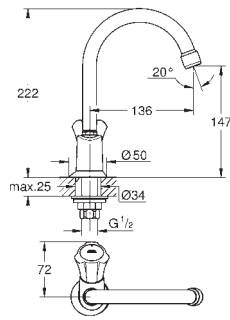

GROHE COSTA L

Ref. No.

Colour

Price netto (€)

20 393 001

chrome

77.00

Costa L
Pillar tap 1/2"
metal handle
heat-insulated
screwable
marking: blue
Longlife-headpart
swivel tubular spout with mousseur
union nut 1/2" with 10.5 mm drilling
GROHE StarLight chrome finish