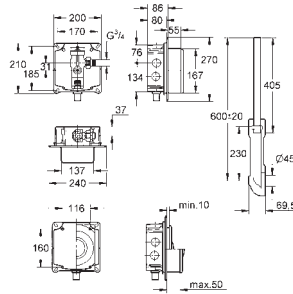

37 157 000

chrome

228.00

Flush valve for WC
concealed installation
3/4"

stop valve
6 - 14 l adjustable
for low pressure

for wash-down and wash-out bowls
flow pressure range from 0.6 - 3.0 bar
(min. static pressure 1.5 bar)
with flow rate adjustment
box for concealed installation with
flush elbow
flush pipe adjustable in length
without wall plate/actuation
volume needed: 1.6 l/sec