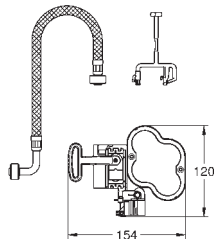

39 141 000

chrome

570.00

Radio electronic

for WC with flushing cistern GD2

receiver modul 868,4 MHz

for wall sender 39 142 000 or radio transmitter 38 758 000

for support rails for the disabled with radio transmitter of Hewi, Keuco, Lehnen,

Normbau, Pressalit, AMS, Deubad, Erlau, FRELU, FSB

servo motor

integrated battery box for 4 x 1.5 V Mono D (LR20)

adjustable flush volume

72 h flushing can be activated

Dual Flush possible (6/3 or 9/4.5 l)

WC actuation plate and batteries are not included

CE approved