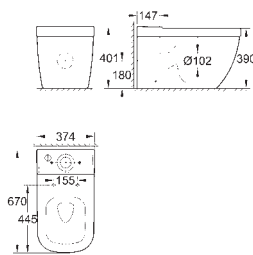

GROHE EURO CERAMIC

Ref. No. Colour Price netto (€)

new

39 206 000 alpine white 154.99
39 206 00H alpine white 184.99

Euro Ceramic
Wall hung compact WC
for concealed cistern
horizontal outlet
GROHE Triple Vortex flushing technology
wash down
rimless
flush volume 3/5 l
49 cm width
including fixation set
vitreous china
fully skirted with invisible fixation
optional: **PureGuard** anti stick coating and
anti bacterial glazing (00H)
16 pieces per pallet

new

39 338 000 alpine white *
39 338 00H alpine white *

Euro Ceramic
Floor standing 2 piece WC
close coupled
universal trap for horizontal and vertical outlet
GROHE Triple Vortex flushing technology
wash down
rimless
flush volume 3/5 l
including fixation set
cistern to be ordered separately
vitreous china
fully skirted with invisible fixation
optional: **PureGuard** anti stick coating and
anti bacterial glazing (00H)
9 pieces per pallet

new

39 462 000 alpine white *
39 462 00H alpine white *

Euro Ceramic
Floor standing 2 piece WC
close coupled
universal trap for horizontal and vertical outlet
GROHE Triple Vortex flushing technology
rimless
flush volume 6/3 l
including cistern, seat and cover soft close and fixation set
vitreous china
optional: **PureGuard** anti stick coating and
anti bacterial glazing (00H)

new

39 332 000 alpine white *

Euro Ceramic
Exposed flushing cistern
bottom inlet
inlet and outlet concealed
including flushing set with dual flush
including fixation set
vitreous china
18 pieces per pallet

new

39 333 000 alpine white *

Euro Ceramic
Exposed flushing cistern
side or back inlet
for back inlet please order mounting set 49 522 000 (sold separately)
including flushing set with dual flush
including fixation set
vitreous china
18 pieces per pallet