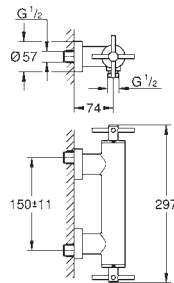

26 003 003 **chrome** *
26 003 DC3 **supersteel** *
26 003 AL3 **brushed hard graphite** *

Atrio Shower mixer 1/2"
wall mounted
ceramic headparts 1/2", 90°
GROHE StarLight chrome finish
shower outlet 1/2"
integrated non-return valves in the shower outlet 1/2"
covered S-unions
protected against backflow
without shower set
with cross handles
Two different sets of caps included. One set with „H“ and „C“ marking, one set without marking.

new