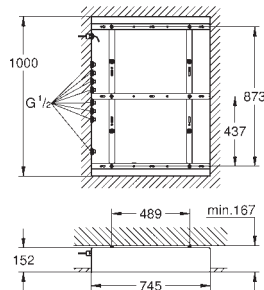

GROHE HEAD AND SIDE SHOWERS

Ref. No. Colour Price netto (€)

26 373 001 chrome 19,100.00

Rainshower F-Series 40" AquaSymphony
Ceiling shower 6+ sprays with light
1016 mm x 762 mm x 145 mm
metal
minimum flow rate 25 l/min
min. recommended pressure 3.0 bar
1 x AquaCurtain
1 x Pure XL spray
1 x 2 cold mist spray
2 x GROHE PureRain spray 400 x 190 mm
2 x XL Waterfall (separately controlled)
1 x 4 Bokoma Spray with adjustment angle 20° and combinations
full spectrum LED: soft light with changing rainbow colours
individually adjustable: permanent lighting with colour selection
power supply for light 12 V DC
CE approved
SpeedClean anti-lime system
GROHE DreamSpray perfect spray pattern
GROHE StarLight finish

requires rough-in set (26 376 001), F-digital Deluxe base unit box (26 376 000), Bluetooth unit (36 371 000) and various cable connections – all to be ordered separately due to individualised installation

The ceiling construction must be appropriate for the static requirement of the product (total product weight > 70 kg). Ceiling shower has to be controlled by 8 outlets + 1 hand shower outlet and the performance of the waste must be of sufficient size (> 100 l/min). For detailed planning please see separate planning & installation guide before start.

recommendation: configuration with Grohtherm F or Grohtherm SmartControl

26 376 001 chrome 1,810.00

Rainshower F-Series 40"
Roughing-in set
for use with Rainshower F-Series 40" AquaSymphony ceiling shower
1000 mm x 745 mm x 152 mm
min. installation depth: 167 mm
waterways: brass
1/2" connections