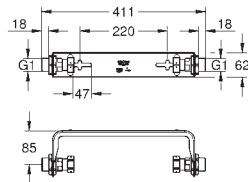

new

22 521 LN0

white

*

**GROHE Sense Guard
Power extension cable**
cable length 3 m
for GROHE Sense Guard (all plug types)

new

22 501 000

chrome