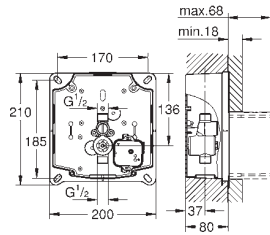

GROHE BLUETOOTH MONITORING

Ref. No.

Colour

Price netto (€)

37 338 000

chrome

128.00

GROHE Rapido U
roughing-in set for urinal
for manual actuation or Tectron
infra-red electronic 6 V or 230 V
water group with stop valve
flow pressure min 0.5 bar
operating pressure max 10 bar
flush aid
functional unit checked ex factory
water supply connections 1/2" outer thread
connecting box for mains supply
installation box with gasket
fixing points for dry cladding and
masonry-in
shortable inspection shaft incl. protection

37 505 SD0

stainless steel

812.00