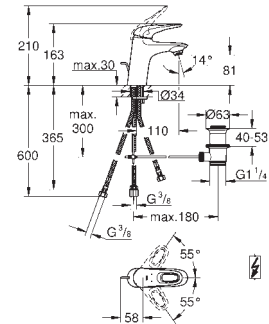

33 561 003 **chrome** **162.00**

Eurostyle
Single-lever basin mixer 1/2"
S-Size
single hole installation
loop metal lever
GROHE SilkMove 35 mm ceramic cartridge
adjustable flow rate limiter
with temperature limiter
GROHE StarLight chrome finish
GROHE QuickFix rapid installation system
flow straightener
pop-up waste set 1 1/4"
flexible connection hoses
for open water heater