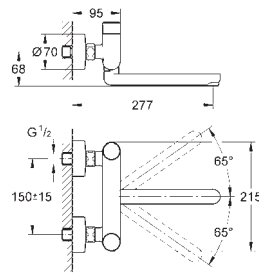

36 319 000

chrome

492.00

Eurosmart Cosmopolitan T
Self-closing basin mixer with mixing device
and adjustable temperature limiter

wall mounted
GROHE StarLight chrome finish
GROHE EcoJoy technology for less water and perfect flow
laminar flow straightener 9 l/min., swivel cast spout 200 mm
swivel range stop at 130°, lockable
3 adjustable flow times: short - medium - long
(factory setting: medium), approx. 7, 15, 30 sec
(pressure dependent)
pressure range 0.5 to 6 bar
S-unions, non-return valve
dirt strainers