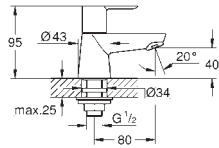

20 421 000 chrome 61.00

BauEdge
Pillar tap 1/2"
XS-Size
single hole installation
metal lever
ceramic headpart 1/2", 90°
GROHE StarLight chrome finish
GROHE EcoJoy mousseur 5.7 l/min
fixation nut G 1/2"
min. recommended pressure 1.0 bar