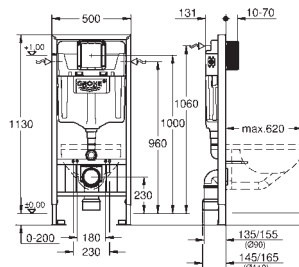

Rapid SL for WC
with vertical support for WC bowls
with a bearing area of less than 20 cm
flushing cistern GD 2
1.13 m installation height
for on-the-wall installations or studded walls
powder coated steel frame, self-supporting
for dry-cladding, completely pre-assembled
with fixed connections
quick adjustment, lockable
fixing material
TÜV approved
2 WC fixing bolts
fixing device for ceramic
distance of fixing bolts 180/230 mm
outlet bend Ø 90 mm
depth adjustable
reducer Ø 90/110 mm
inlet and outlet connecting set
flushing cistern GD 2, 6 - 9 l
adjustment ex factory 6 l and 3 l
pneumatic discharge valve offering 3 modes of
operation: dual flush or start/stop or single flush
water supply from left/right or back
low noise (group I acc. to
German Noise Specification)
insulated against condensation
1/2" water supply connection including
integrated angle valve and push fit
flexible hose union
no tools required for the installation
of the inspection shaft incl. protection
during construction phase
for vertical or horizontal use
without accessories for on-the-wall installation
for mounting of small flush plates please order
revision shaft 40 911 000 (sold separately)