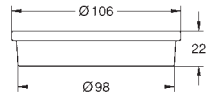

GROHE ATRIO

Ref. No.

Colour

Price netto (€)

new

40 256 003

chrome

*

Atrio
Soap dish
material: glass
fits in the following holder:
Atrio (40 305 xx3)

40 791 001

white

4.99

40 791 KS1

velvet black

4.99