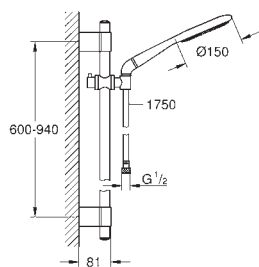

GROHE RAINSHOWER ICON

Ref. No. Colour Price netto (€)

27 277 001 chrome 201.00

Rainshower Icon 150
Shower rail set 2 sprays
consisting of:
hand shower Icon 150 (27 276 000)
shower rail, 900 mm (28 819)
with wall holders made of metal
Silverflex shower hose 1750 mm (28 388 000)
elbow adapter for the combination of
hand showers with shower sets
GROHE DreamSpray perfect spray pattern
GROHE StarLight chrome finish
GROHE QuickFix Plus adjustable distance between brackets
for adaption to existing drilling holes
SpeedClean anti-lime system
Inner WaterGuide for a longer life
Twistfree to prevent hose from twisting
suitable for instantaneous heater