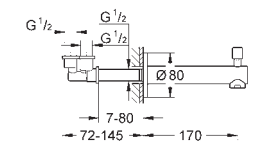

13 281 001 chrome 132.00

Concetto
Bath spout with diverter
wall mounted
GROHE StarLight chrome finish
mousseur
automatic diverter: bath/shower
male thread 1/2"