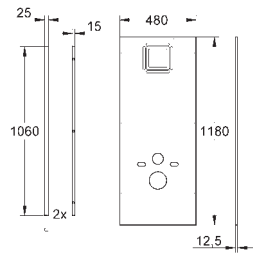

GROHE RAPID SL ACCESSORIES

Ref. No.

Colour

Price netto (€)

38 636 001

chrome

75.00

Rapid SL Cladding
for wall mounted WC

1.13 m installation height

gypsum fibre boards 1190 x 480 x 12.5 mm
with all cut-outs
self-tapping screws
2 zinc coated support angles with
fixing screws