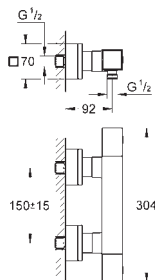

Grotherm Cube
Thermostatic shower mixer 1/2"
wall mounted
GROHE StarLight chrome finish
GROHE SafeStop at 38°C
GROHE SafeStop Plus optional temperature limiter at 43°C included
GROHE TurboStat compact cartridge
with wax thermoelement
integrated mixed water shut off
volume handle with **GROHE EcoButton** (economy button with individually adjustable economy stop)
Carbodur ceramic headpart 1/2", 180°
shower bottom outlet 1/2"
built-in non return valves
dirt strainers
protected against backflow
covered S-unions
min. recommended pressure 1.0 bar
GROHE EcoJoy technology for less water and perfect flow

34 502 000

chrome

487.00