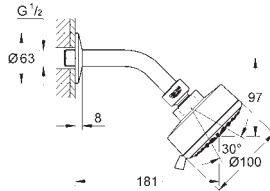

GROHE NEW TEMPESTA

Ref. No.

Colour

Price netto (€)

new

26 084 002

chrome

*

**New Tempesta Cosmopolitan 100
Wall holder set 1 spray**

consisting of:

hand shower (26 082)

wall shower holder non-adjustable (27 594)

Relaxaflex hose 1500 mm 1/2" x 1/2" (28 151)

GROHE StarLight chrome finish

GROHE DreamSpray perfect spray pattern

SpeedClean anti-lime system

Inner WaterGuide for a longer life

suitable for instantaneous heater

min. recommended pressure 1.0 bar

new

27 869 001

chrome

*

**New Tempesta Cosmopolitan 100
Head shower 4 sprays**

GROHE Rain O², Rain, Massage, Jet

ball joint ± 15° rotatable

Shower arm with connection thread 1/2"

escutcheon

GROHE EcoJoy 9,5 l/min flow limiter

GROHE DreamSpray perfect spray pattern

GROHE StarLight chrome finish

SpeedClean anti-lime system

Inner WaterGuide for a longer life

suitable for instantaneous heater

min. recommended pressure 1.0 bar

new

26 090 001

chrome

*

**New Tempesta Cosmopolitan 100
Head shower set 3 sprays**

GROHE Rain O², Rain, Massage

ball joint ± 15° rotatable

Shower arm with connection thread 1/2"

escutcheon

GROHE DreamSpray perfect spray pattern

GROHE StarLight chrome finish

SpeedClean anti-lime system

Inner WaterGuide for a longer life

suitable for instantaneous heater

min. recommended pressure 1.0 bar

new

27 591 001

chrome

*

**New Tempesta Cosmopolitan 100
Head shower 4 sprays**

GROHE Rain O², Rain, Massage, Jet

ball joint ± 15° rotatable

connection thread 1/2"

GROHE EcoJoy 9,5 l/min flow limiter

GROHE DreamSpray perfect spray pattern

GROHE StarLight chrome finish

SpeedClean anti-lime system

Inner WaterGuide for a longer life

suitable for instantaneous heater

min. recommended pressure 1.0 bar

new

26 051 001

chrome

*

**New Tempesta Cosmopolitan 100
Head shower 1 spray**

Rain

ball joint ± 15° rotatable