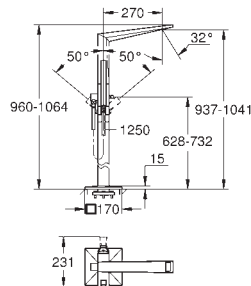

23 119 000 chrome 2,560.00
23 119 DA0 warm sunset 3,300.00
23 119 A00 hard graphite 3,300.00

Allure Brilliant
Single-lever bath mixer 1/2", floor mounted
set for final installation for
45 984
without roughing-in-set
GROHE SilkMove 46 mm ceramic cartridge
GROHE StarLight chrome finish
automatic diverter: bath/shower
spout with integrated mousseur
projection 270 mm
integrated non-return valve in the shower outlet 1/2"
with shower holder
hand shower Euphoria Cube+
metal shower hose 1250 mm
protected against backflow