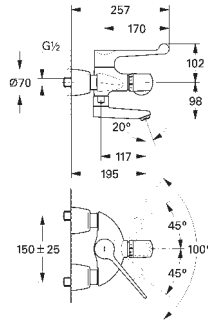

GROHE GROHTHERM ERGOMIX

Ref. No. Colour Price netto (€)

34 021 000 chrome 945.00

Grohtherm Ergomix
Thermostatic basin mixer 1/2"
for elbow lever action
wall mounted
metal lever 170 mm
swivel area 100°
metal stop
Ceramic headpart 1/2"
wax thermoelement
temperature scale handle with
pre-adjustable safety stop between
35°C and 45°C
arrangement to make the thermal
disinfection easier
swivel cast spout
laminar flow straightener 9 l/min.
lockable stop ring
built-in non return valves
dirt strainers
projection 195 mm
covered S-unions
lockable
GROHE StarLight chrome finish

13 080 000 chrome 165.00

Spout
length
77 mm
GROHE StarLight chrome finish

13 137 000 chrome 186.00
Length 115 mm

13 138 000 chrome 233.00
Length 175 mm

SPECIAL FITTINGS