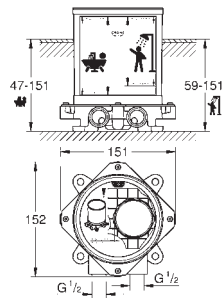

29 086 000 **chrome** *

Rough-in set 1/2"
for floor-mounted tub spouts and mixers without finishing trim set
installation plate with 360° horizontal and 3° vertical adjustment
installation depth 47-151 mm
depth compensation 104 mm
two 1/2" female connections (hot/cold supplies)
flushing plug