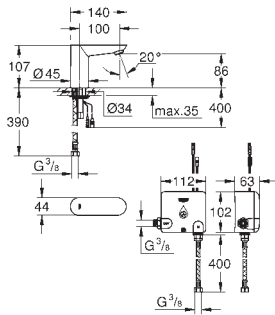

Euroeco Cosmopolitan E

Powerbox

infra-red electronic basin tap 1/2"

without mixing device

with infrared sensor for bi-directional communication

for monitoring, configuration and service purpose

including Powerbox self-generating power system

GROHE EcoJoy 6.0 l/min mousseur

flexible connection hose

dirt strainer

rapid installation system

Powerbox

power generator with water turbine

internal energy saving unit

with use of 60 s/24 h stand-by, 260 s/100 h stand-by

with additional backup power

7 pre-set programs:

auto flush

thermal disinfection

cleaning mode

additional functions and precise settings

by remote control 36 407

min. recommended pressure 1.0 bar

36 274 000

chrome

325.00