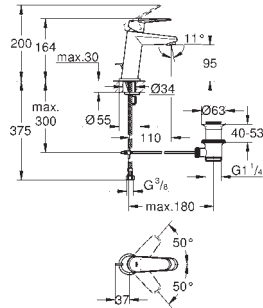

23 049 002 **chrome** 160.00

Eurodisc Cosmopolitan
Single-lever basin mixer 1/2"
S-Size
single hole installation
metal lever
GROHE SilkMove 28 mm ceramic cartridge
GROHE StarLight chrome finish
GROHE QuickFixPlus installation
system with centering support
mousseur
pop-up waste set 1 1/4"
flexible connection hoses