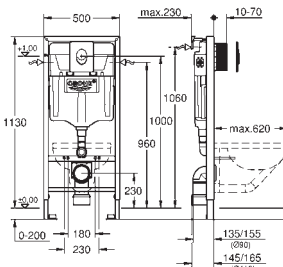

**Rapid SL 3-in-1 set for WC
flushing cistern GD 2
1.13 m installation height**

for on-the-wall installations or studed walls
powder coated steel frame, self-supporting
for dry-cladding, completely pre-assembled
with fixed connections
quick adjustment, lockable
fixing material
TÜV approved
2 WC fixing bolts
fixing device for ceramic
WC ceramics with small bearing area (less than 205 mm)
require additional accessory 38 779 000
distance of fixing bolts 180/230 mm
outlet bend Ø 90 mm, depth adjustable
reducer Ø 90/110 mm
inlet and outlet connecting set
flushing cistern GD 2, 6 - 9 l
adjustment ex factory 6 l and 3 l
pneumatic discharge valve offering 3 modes of
operation: dual flush or start/stop or single flush
water supply from left/right or back
low noise (group I acc. to
German Noise Specification)
insulated against condensation
1/2" water supply connection including
integrated angle valve and push fit
flexible hose union
no tools required for the installation
of the inspection shaft incl. protection
during construction phase
for vertical or horizontal use
accessories for on-the-wall installation
including wall plate Skate Air
vertical installation, 156 x 197 mm
alpine white, made of ABS

INSTALLATION
SYSTEMS