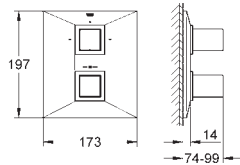

Allure Brilliant
Thermostat with integrated 2-way diverter
for bath or shower with more than one outlet
set for final installation for
GROHE Rapido T 35 500 000
without concealed body
GROHE StarLight chrome finish
GROHE SafeStop Plus optional temperature limiter at 43°C included
Aquadimmer with multiple function
- flow control
diverter for 2 outlets
wall escutcheon with **GROHE QuickFix** (covered
escutcheon- and shaft sealing, covered fixing)
metal handles

35 500 000 chrome 239.00
GROHE Rapido T Universal thermostatic mixer for concealed installation