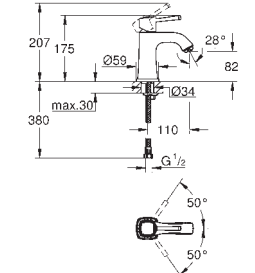

23 321 000	chrome	*

Grandera
Single-lever basin mixer 1/2"
M-Size
single hole installation
GROHE SilkMove 28 mm ceramic cartridge
temperature limiter
GROHE StarLight chrome finish
GROHE EcoJoy technology for less water and perfect flow
GROHE QuickFix installation system
GROHE AquaGuide adjustable mousseur 5.7 l/min
smooth body
flexible connection hoses