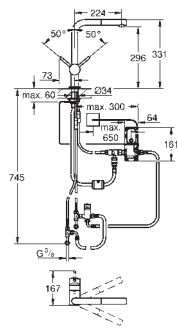

GROHE MINTA / MINTA TOUCH

Ref. No. Colour Price netto (€)

31 360 001 chrome 580.00
31 360 DC1 supersteel 752.00

Minta Touch
Electronic single-lever sink mixer 1/2"
L-spout
Touch: activation of water via skin contact
battery supply 6 V lithium-battery, type CR-P2
CE approved
solenoid valve
fixed value mixing valve
automatically safety stop after 60 sec. (factory set)
type of protection IP 44
GROHE SilkMove 46 mm ceramic cartridge
pull out mousseur
adjustable flow rate limiter
swivel tubular spout
swivel area 360°
protected against backflow
flexible connection hoses
rapid installation system