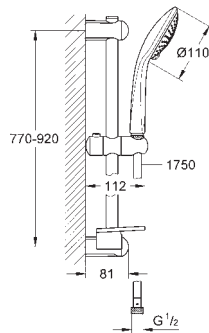

Euphoria 110 Champagne
Shower rail set 3 sprays
consisting of:
hand shower Champagne (27 222 000)
shower rail 900 mm (27 500 000)
Silverflex shower hose 1750 mm (28 388 000)
GROHE EasyReach tray (27 596)
GROHE DreamSpray perfect spray pattern
GROHE SprayDimmer (Stepless flow rate reduction)
GROHE StarLight chrome finish
GROHE QuickFix (upper bracket adjustable for adaption to existing drilling holes)
SpeedClean anti-lime system
Inner WaterGuide for a longer life
Twistfree to prevent hose from twisting suitable for instantaneous heater
min. recommended pressure 1.0 bar