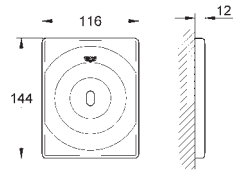

GROHE ELECTRONIC ACTUATIONS FOR URINAL

Ref. No.

Colour

Price netto (€)

37 336 001

chrome

531.00

Tectron Surf

Infra-red electronic for Urinal

with infrared sensor for bi-directional communication for monitoring, configuration and service purpose with transformer 100-230 V AC, 50-60 Hz, 6 V DC cartridge with solenoid valve and dirt strainer
front plate 116 x 144 mm
flow pressure min 0.5 bar
operating pressure max 10 bar
infra-red control
7 pre-set programs:
auto flush
cleaning mode
pre-flush on/off
additional functions and precise settings
by remote control 36 407
adjustable flow time by hand or remote
set for final installation
for Rapido U
CE approved

37 337 001

chrome

531.00