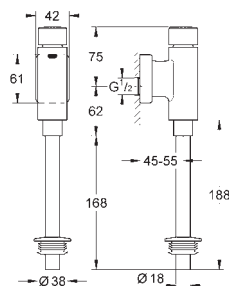

37 342 000

chrome

146.00

Rondo
Flush valve for urinal
1/2", brass
vandal proof by metal actuation knob
integrated stop valve
GROHE StarLight chrome finish
with control cap and flush pipe connection
flow rate adjustment
flush volume adjustable 1.0 - 4.0 l
with wall escutcheon
flush pipe 200 mm
rubber connector with escutcheon
flow pressure min 0.5 bar
operating pressure max 5 bar