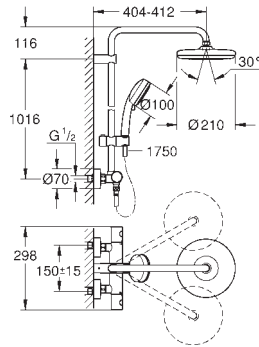

GROHE NEW TEMPESTA SYSTEM

Ref. No.

Colour

Price netto (€)

new

27 922 001

chrome

436.00

Tempesta Cosmopolitan System 210

Shower system with thermostat for wall mounting

consisting of:

horizontal swivable 390 mm shower arm

exposed thermostat with

Aquadimmer function

allows change between:

head shower Tempesta 210 (26 408)

spray pattern: Rain

with ball joint

rotation angle $\pm 15^\circ$

hand shower New Tempesta Cosmopolitan 100 (27 571 001)

2 spray patterns:

Rain, Jet

adjustable in height with gliding element

Rotaflex shower hose 1.750 mm 1/2" x 1/2" (28 410)

GROHE TurboStat compact cartridge

with wax thermoelement

GROHE SafeStop at 38°C

GROHE SafeStop Plus optional temperature limiter at 43°C included

GROHE DreamSpray perfect spray pattern

GROHE StarLight chrome finish

SpeedClean anti-lime system

Inner WaterGuide for a longer life

Twistfree to prevent hose from twisting

suitable for instantaneous heaters

from 18 kW/h

minimum flow rate 7 l/min.

min. recommended pressure 1.0 bar

optional upgrade: **GROHE EasyReach** tray (26 362)

27 922 000

chrome

526.00

New Tempesta Cosmopolitan 160

Shower system with thermostat for wall mounting

consisting of:

horizontal swivable 390 mm shower arm

exposed thermostat with

Aquadimmer function

allows change between:

head shower 1 spray (28 232 000)

Rain

with ball joint

rotation angle $\pm 15^\circ$

hand shower New Tempesta Cosmopolitan 100 (27 571 001)

2 spray patterns:

Rain, Jet

adjustable in height with gliding element

Silverflex shower hose 1750 mm (28 388 000)

GROHE TurboStat compact cartridge

with wax thermoelement

GROHE SafeStop at 38°C

GROHE SafeStop Plus optional temperature limiter at 43°C included

GROHE DreamSpray perfect spray pattern

GROHE StarLight chrome finish

SpeedClean anti-lime system

Inner WaterGuide for a longer life

Twistfree to prevent hose from twisting

suitable for instantaneous heaters

from 18 kW/h

minimum flow rate 7 l/min.

optional upgrade: **GROHE EasyReach** tray (26 362)