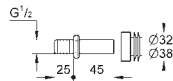

GROHE URINAL FLUSH VALVES

Ref. No. Colour Price netto (€)

37 044 000 **chrome** 16.50

Inlet connecting set 1/2"
for urinal bowls with inlet from back
connector Ø 33.5 - 38 mm