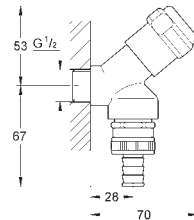

41 190 000 chrome 33.00

Eggemann
Fitting combination 1/2"
wall mounted
grease chamber headpart 1/2" for closable
hose connection with non-return valve
Pipe-ventilating valve of type HB
construction
protected against backflow
GROHE StarLight chrome finish