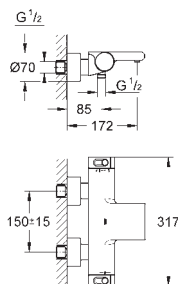

GROHE GROHTHERM 2000

Ref. No. Colour Price netto (€)

34 174 001 chrome 351.00

Grotherm 2000
Thermostatic bath mixer 1/2"
wall mounted
100% GROHE CoolTouch consisting of safety housing + S-unions with CoolTouch escutcheons
GROHE StarLight chrome finish
GROHE Aqua Paddle ergonomically shaped handles
GROHE SafeStop at 38°C
GROHE SafeStop Plus optional temperature limiter at 43°C included
GROHE TurboStat compact cartridge with wax thermoelement
integrated mixed water shut off
GROHE AquaDimmer Eco with multiple function:
- integrated Economy button (with economy stop for shower)
- flow control
- diverter: bath/shower
shower bottom outlet 1/2"
GROHE XL Waterfall flow straightener
built-in non return valves
dirt strainers
protected against backflow
covered S-unions, CoolTouch escutcheons with wall sealing
optional upgrade: GROHE EasyReach shower tray (18 608 001)
GROHE EcoJoy technology for less water and perfect flow

34 482 001 chrome 490.00