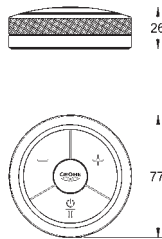

F-digital
Digital controller
Remote controller for bath or shower
additional (optional) multifunctional operating unit
- Wireless technology
- Temperature and flow control
- Pause function
- Memory function
- LED-ring
GROHE StarLight chrome finish
energy efficiency class illumination of control unit: not applicable

36 078 000 chrome 116.00