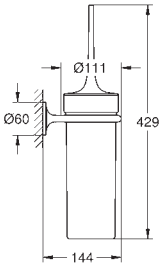

GROHE VERIS

Ref. No.

Colour

Price netto (€)

40 380 000

chrome

199.17

Veris
Toilet brush set
wall model
satin glass