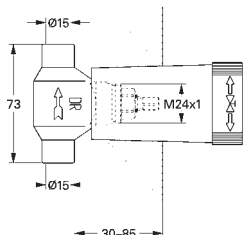

Concealed stop-valve, 1/2"
pre-assembled headpart 1/2"
short spindle, protection sleeve
soldered connection Ø15 mm
DR-brass

29 803 000 chrome 39.00

ditto, soldered connection Ø 18 mm

29 804 000 chrome 42.00

ditto, soldered connection Ø 22 mm

29 811 000 chrome 27.00