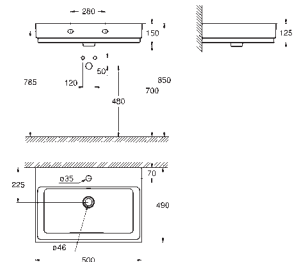

39 473 00H

alpine white

*

**Cube Ceramic
Wash basin 60**

wall hung
1 hole punched, 2 holes pre-punched
with overflow
600 x 490 mm

fine fire clay
PureGuard anti stick coating and anti bacterial glazing

new

39 474 00H