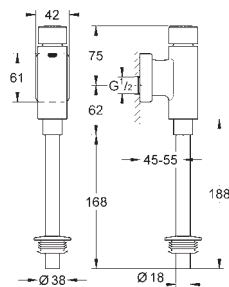

GROHE URINAL FLUSH VALVES

Ref. No.

Colour

Price netto (€)

37 339 000

chrome

121.00

Rondo
Flush valve for urinal
1/2"
brass
integrated stop valve
GROHE StarLight chrome finish
with control cap and flush pipe connection
flow rate adjustment
flush volume adjustable 1.0 - 4.0 l
with wall escutcheon
flush pipe 200 mm
rubber connector with escutcheon
flow pressure min 0.5 bar
operating pressure max 5 bar