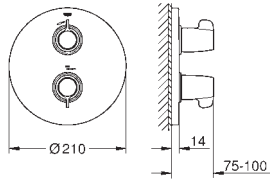

GROHE GROHTHERM SPECIAL

Ref. No. Colour Price netto (€)

29 094 000 chrome 232.00

**Grotherm Special
Thermostatic shower mixer**
set for final installation for
GROHE Rapido T 35 500 000
without concealed body
escutcheon- and shaft-sealing
covered connections
ergonomic handles
Temperature scale handle with
pre-adjustable safety stop between
35°C and 43°C
integrated mixed water shut off
metal temperature safety stop
easy thermal disinfection via optional key 47 994 000
GROHE StarLight chrome finish
GROHE SafetyPlus

35 500 000 chrome 239.00
**GROHE Rapido T Universal thermostatic
mixer for concealed installation**

29 095 000 chrome 236.00