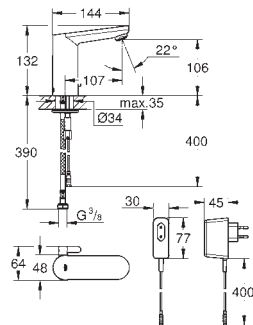

Eurosmart Cosmopolitan E

**Infra-red electronic basin mixer 1/2" with mixing device
and adjustable temperature limiter**

with infrared sensor for bi-directional communication for monitoring, configuration and service purpose

with plug transformer 100-230 V AC, 50-60 Hz, 6 V DC

GROHE EcoJoy mousseur 5.7 l/min

non-return valve

dirt strainers

with integrated solenoid valve

rapid installation system

7 pre-set programs:

auto flush

thermal disinfection

cleaning mode

additional functions and precise settings

by remote control 36 407

CE approved

acoustic group I in accordance with DIN 4109

type of protection faucet IP 59K

min. recommended pressure 1.0 bar