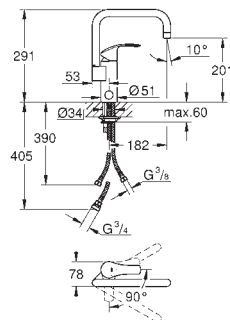

31 557 002 **chrome** *

Eurosmart
Single-lever sink mixer 1/2"
integrated stop valve
high spout
single hole installation
GROHE StarLight finish
GROHE SilkMove ES 35 mm ceramic cartridge
with energy saving function via cold start
mousseur
adjustable flow rate limiter
swivel tubular spout
adjustable swivel area 0° / 150° / 360°
flexible connection hoses
rapid installation system