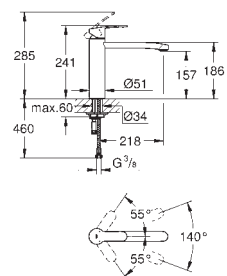

31 124 002

chrome

205.00

Eurostyle Cosmopolitan
Single-lever sink mixer 1/2"
medium spout
single hole installation
GROHE StarLight finish
GROHE SilkMove 35 mm ceramic cartridge
mousseur
adjustable flow rate limiter
swivel tubular spout
swivel area 140°
flexible connection hoses
rapid installation system