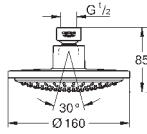

GROHE EUPHORIA

Ref. No.

Colour

Price netto (€)

28 233 000

chrome

81.00

Euphoria Cosmopolitan 160
Head shower 1 spray

Rain

ball joint $\pm 15^\circ$ rotatable

connection thread 1/2"

GROHE EcoJoy 9,5 l/min flow limiter

GROHE DreamSpray perfect spray pattern

GROHE StarLight chrome finish

SpeedClean anti-lime system

suitable for instantaneous heater

min. recommended pressure 1.0 bar