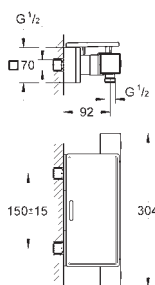

GROHE GROHTHERM CUBE

Ref. No.

Colour

Price netto (€)

34 491 000

chrome

394.00

Grotherm Cube
Thermostatic shower mixer 1/2"
wall mounted
GROHE StarLight chrome finish
GROHE SafeStop at 38°C
GROHE SafeStop Plus optional temperature limiter at 43°C included
GROHE TurboStat compact cartridge
with wax thermoelement
integrated mixed water shut off
volume handle with **GROHE EcoButton** (economy button with individually adjustable economy stop)
Carbodur ceramic headpart 1/2", 180°
shower bottom outlet 1/2"
built-in non return valves
dirt strainers
protected against backflow
covered S-unions
GROHE EasyReach shower tray (18 700 000)
removable for easy cleaning
da Vinci satin white finish
min. recommended pressure 1.0 bar
GROHE EcoJoy technology for less water and perfect flow

34 488 000

chrome

356.00