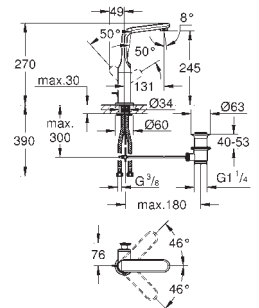

32 184 000 chrome 623.00

Veris
Single-lever basin mixer 1/2"
L-Size
single hole installation
GROHE SilkMove 28 mm ceramic cartridge
GROHE StarLight chrome finish
SpeedClean mousseur
swivel spout, stop limiter
pop-up waste set 1 1/4"
flexible connection hoses
min. recommended pressure 1.0 bar

32 187 000 chrome 623.00

ditto, smooth body