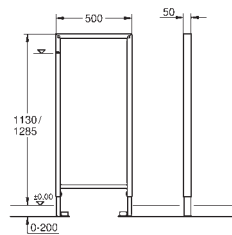

38 548 001

chrome

121.00

Rapid SL empty element

1.13 m installation height

for the installation of fitting holders
or to cover the distance between
two elements (60 - 170 cm)
for installation back to back with free-standing
elements
TÜV approved

without accessories for on-the-wall installation