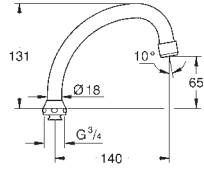

GROHE SOAP DISPENSERS

Ref. No.

Colour

Price netto (€)

13 071 000

chrome

32.00

Tubular spout

swivelling, without stop

mousseur

coupling nut 3/4"

projection 140 mm

DR-brass

GROHE StarLight chrome finish