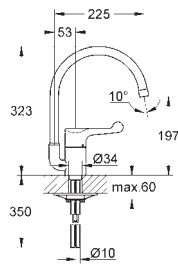

Euroeco Special
Single-lever sink mixer 1/2"
single hole installation
GROHE StarLight chrome finish
ceramic cartridge
adjustable flow rate limiter
adjustable temperature limiter
laminar flow straightener 9 l/min.
swivel tubular spout
metal lever
lever length 120 mm
temperature limiter
Attention: old product

SPECIAL FITTINGS