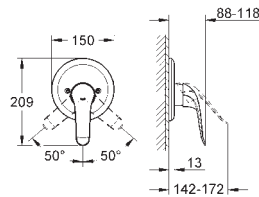

Euroeco Special
Single-lever shower mixer
set for final installation for
35 501 000
without concealed body
GROHE StarLight chrome finish
metal lever
lever length 120 mm
escutcheon- and shaft-sealing
metal escutcheon
screwed
temperature limiter

35 501 000 chrome 100.00
GROHE Rapido E Universal single-lever mixer for concealed installation

33 912 000 chrome 277.00