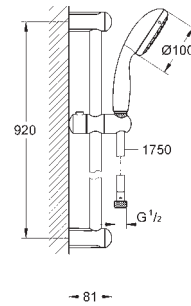

27 646 10E

chrome

*

**New Tempesta 100
Shower rail set 2 sprays**

consisting of:

hand shower (27 597)
shower rail, 900 mm (27 524)
Relaxaflex hose 1750 mm 1/2" x 1/2" (28 154)

GROHE EcoJoy 5.7 l/min. flow limiter

GROHE DreamSpray perfect spray pattern

GROHE StarLight chrome finish

SpeedClean anti-lime system

Inner WaterGuide for a longer life

ShockProof silicone ring prevents damages
caused by shower falling

suitable for instantaneous heater

min. recommended pressure 1.0 bar

26 163 001

chrome

*

ditto, with 9.5 l/min flow limiter

27 646 001

chrome

*

ditto, with non-restricted flow

new