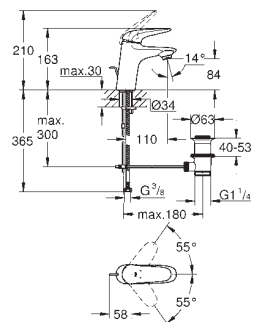

23 708 003

chrome

115.00

Eurostyle
Single-lever basin mixer 1/2"

S-Size

single hole installation

solid metal lever

GROHE SilkMove 35 mm ceramic cartridge

adjustable flow rate limiter

with temperature limiter

GROHE StarLight chrome finish

GROHE EcoJoy mousseur 5.7 l/min

GROHE QuickFix rapid installation system

pop-up waste set 1 1/4"

flexible connection hoses