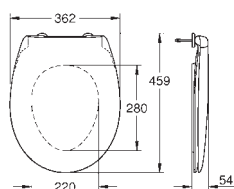

39 492 000

alpine white

29.49

Bau Ceramic
WC seat
with lid
quick release function
detachable
material: Duroplast
including fixation set
126 pieces per pallet