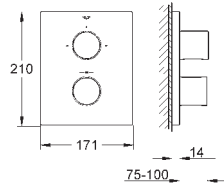

27 618 000 chrome 717.00

Grotherm F
Thermostatic Trim with integrated 2-way diverter
for bath or shower with more than one outlet
for use with Rapido T rough-in box 35 500 000 sold separately
GROHE StarLight chrome finish
GROHE SafeStop at 38°C
GROHE SafeStop Plus optional temperature limiter at 43°C included
metal handle for temperature control
metal handle for Aquadimmer control with multiple function
- shut off and flow control
- diverter for 2 outlets
3rd outlet requires separate volume control
rectangular metal wall escutcheon with
hidden fixing and hidden sealings
flow rate:
- max. 53 l/min at 3 bar by using all 3 outlets at the same time
- bottom outlet 50 l/min. at 3 bar
- top outlet left (bath) 30 l/min. at 3 bar
- top outlet right (shower) 24 l/min at 3 bar

35 500 000 chrome 239.00
GROHE Rapido T Universal thermostatic mixer for concealed installation

27 619 000 chrome 625.00