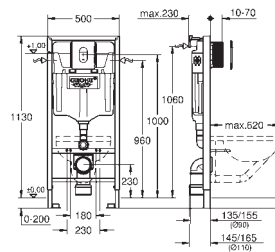

vertical and horizontal installation

156 x 197 mm, made of ABS

GROHE StarLight chrome finish

GROHE EcoJoy technology for less water and perfect flow

WC set for noise protection

38 929 000

chrome

289.00