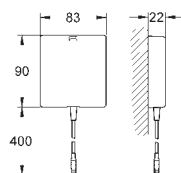

Switch-mode power supply
for one eye infra-red wash basin mixer
switch-mode power supply with operating
voltage 100-230 V AC, 50 - 60 Hz
for concealed socket with cover and strain relief