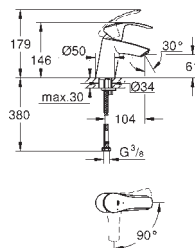

23 398 00E

chrome

118.00

Eurosmart Cosmopolitan
Single-lever basin mixer 1/2"

M-Size
single hole installation

metal lever
GROHE SilkMove ES 35 mm ceramic cartridge
with energy saving function via cold start
adjustable flow rate limiter
adjustable minimum flow rate
approx. 2.5 l/min
temperature limiter
GROHE StarLight chrome finish
GROHE EcoJoy mousseur 5.7 l/min
GROHE QuickFix installation system
with centering support
smooth body
flexible connection hoses