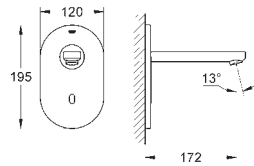

36 410 000 chrome 643.00

**Euroeco Cosmopolitan E Bluetooth
Infra-red electronic basin tap without mixing device**
with infrared sensor and Bluetooth module for
bi-directional communication for monitoring,
configuration and service purpose
with transformer 100-240 V AC, 50-60 Hz, 6.75 V DC
set for final installation for concealed
fitting box
36 336 000/36 337 000
GROHE StarLight finish
GROHE EcoJoy technology for less water and perfect flow
laminar flow straightener 9 l/min.
chrome escutcheon and spout
projection 172 mm
with Bluetooth 4.0* for wireless data communication
for Apple** and Android devices
Bluetooth range (max. 10 m) varies depending on used
materials and walls between transmitter and receiver
monitoring
password protected products
app detects all Bluetooth products in range
auto flush cycles and timing last auto flush
usage per day / 30 days
thermal disinfection cycles and timings last disinfection
configuration
detection range and shut off delay
auto flush
thermal disinfection
cleaning mode
2 on/off timers
identification by name
service
send and save 3 profiles
reset to factory or user settings
hard and software version
CE approved
acoustic group I in accordance with DIN 4109