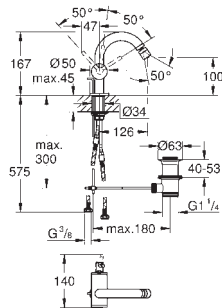

new

32 108 003 chrome *
32 108 DC3 supersteel *
32 108 AL3 brushed hard graphite *

Atrio
Single-lever bidet mixer 1/2"
M-Size
single hole installation
GROHE SilkMove 28 mm ceramic cartridge
GROHE StarLight chrome finish
rapid installation system
tubular C-spout with ball-joint mousseur
pop-up waste set 1 1/4"
flexible connection hoses