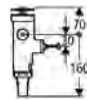

43 996 000

chrome

180.00

Flush valve for WC
concealed installation
3/4"

retrofit for 677.00.200/677.03.200/680.00.200
without stop valve
without flush pipe