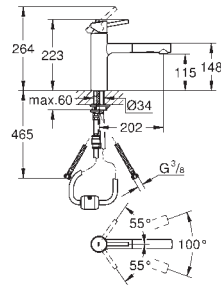

30 273 001 chrome 270.00
30 273 DC1 supersteel 366.00

Concetto
Single-lever sink mixer 1/2"
medium spout
single hole installation
GROHE StarLight finish
GROHE SilkMove 35 mm ceramic cartridge
flow strainer
pull-out dual spray control -
switches back and forth between
regular flow and spray
diverter: laminar spray/**SpeedClean** shower jet
automatic return to laminar spray
adjustable flow rate limiter
swivel cast spout
swivel area 100°
protected against backflow
integrated non-return valve
flexible connection hoses
rapid installation system