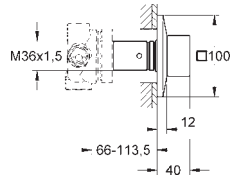

19 798 000 **chrome** **262.00**

Allure Brilliant
5-way diverter
set for final installation for
29 033
without concealed body
GROHE StarLight chrome finish
installation depth infinitely adjustable
66 - 113 mm