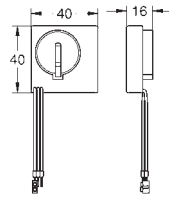

WC actuation plate and batteries are not included

CE approved

GROHE RAPID SL FOR THE DISABLED

Ref. No.

Colour

Price netto (€)

39 142 000

chrome