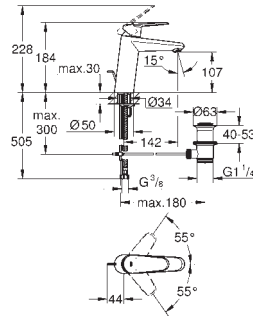

GROHE EURODISC COSMOPOLITAN

Ref. No. Colour Price netto (€)

23 448 002 chrome 174.00

Eurodisc Cosmopolitan
Single-lever basin mixer 1/2"
M-Size
single hole installation
metal lever
GROHE SilkMove 35 mm ceramic cartridge
adjustable flow rate limiter
adjustable minimum flow rate
approx. 2.5 l/min
GROHE StarLight chrome finish
GROHE EcoJoy mousseur 5.7 l/min
GROHE QuickFix Plus installation system
pop-up waste set 1 1/4"
flexible connection hoses
min. recommended pressure 1.0 bar