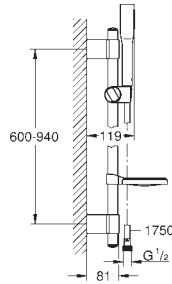

27 368 000	chrome	168.00

Euphoria Cosmopolitan Stick
Shower rail set 1 spray
consisting of:
hand shower 27 400 000
shower rail, 900 mm
with wall holders made of metal
Silverflex shower hose 1750 mm (28 388 000)
soap dish (27 206 000)
GROHE EcoJoy 9,5 l/min flow limiter
GROHE StarLight chrome finish
GROHE QuickFix Plus adjustable distance between brackets
for adaption to existing drilling holes
SpeedClean anti-lime system
Inner WaterGuide for a longer life
Twistfree to prevent hose from twisting
suitable for instantaneous heater
min. recommended pressure 1.0 bar