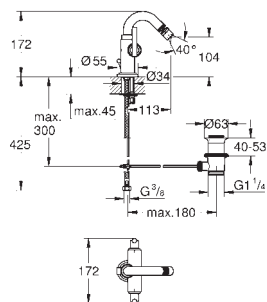

24 026 000

chrome

459.00

Atrio
Single-hole bidet mixer 1/2"
M-Size

ceramic headparts 1/2", 90°
GROHE StarLight chrome finish
rapid installation system
ball-joint mousseur
bow spout
pop-up waste set 1 1/4"
flexible connection hoses
with Jota handle