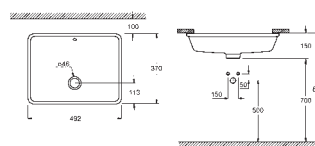

39 480 00H

alpine white

*

Cube Ceramic Under-counter wash basin 50
installation from below
with overflow
492 x 370 mm
including fixation set
fine fire clay
PureGuard anti stick coating and anti bacterial glazing

new