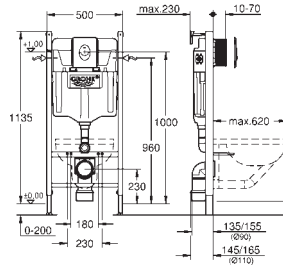

GROHE RAPID SL FOR WC

Ref. No.

Colour

Price netto (€)

38 719 001

alpine white

249.00

**Rapid SL for WC
flushing cistern GD 2
1.13 m installation height**

for on-the-wall installations or studed walls
powder coated steel frame, self-supporting
for dry-cladding
with fixed connections
quick adjustment, lockable
fixing material
TÜV approved
2 WC fixing bolts
fixing device for ceramic
distance of fixing bolts 180/230 mm
spacer Ø 90 mm
PP outlet bend Ø 90/110 mm
inlet and outlet connecting set
flushing cistern GD 2, 6 - 9 l
adjustment ex factory 6 l and 3 l
pneumatic discharge valve offering 3 modes of
operation: dual flush or start/stop or single flush
water supply from left/right/back
or top
low noise (group I acc. to
German Noise Specification)
insulated against condensation
angle valve 1/2"
water inlet with pipe fixation
with push fit flexible hose union
no tools required for the installation
of the inspection shaft incl. protection
during construction phase
for vertical use
2 wall brackets with fixing material
including wall plate Skate Air
for vertical application, 156 x 197 mm
alpine white, made of ABS

38 722 001

alpine white

270.00