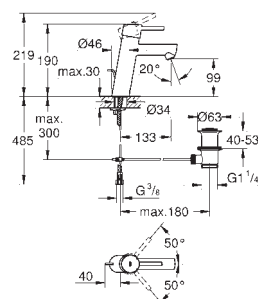

23 450 001 **chrome** **159.00**
Concetto
Single-lever basin mixer 1/2"
M-Size
single hole installation
metal lever
GROHE SilkMove 28 mm ceramic cartridge
with temperature limiter
GROHE StarLight chrome finish
GROHE EcoJoy SpeedClean mousseur 5.7 l/min
GROHE QuickFix rapid installation system
pop-up waste set 1 1/4"
flexible connection hoses
min. recommended pressure 1.0 bar