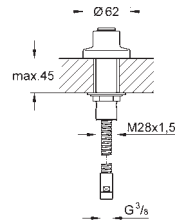

GROHE SHOWER HOLDERS

Ref. No.

Colour

Price netto (€)

27 151 000

chrome

97.00

Lead-through for pull-out showers
for bath rim installation and under
tiled surround

Lead-through for shower hose
shower hose 1/2" x 3/8",
2000 mm (28 158 000)

**The lead-through can be combined
with all hand showers**
GROHE StarLight chrome finish