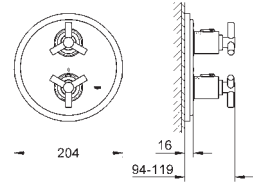

19 395 000

chrome

560.00

Atrio
Thermostat with integrated 2-way diverter
for bath or shower with more than one outlet

set for final installation for
GROHE Rapido T 35 500 000
without concealed body
GROHE StarLight chrome finish
GROHE SafeStop at 38°C
Aquadimmer with multiple function
shut off and flow control
diverter for 2 outlets
escutcheon- and shaft-sealing
wall escutcheon
covered fixing
with Ypsilon handle