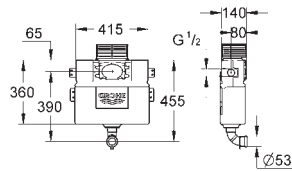

38 422 000

chrome

196.00

Flushing cistern for WC

6 l flush

concealed installation

0.82 m installation height

dual flush discharge valve, pneumatic

front or top actuation

water supply from left/right or top

low noise (group I acc. to

German Noise Specification)

insulated against condensation

415 x 410 x 360 mm

1/2" water supply connection

fixing brackets

flush pipe

Shortable inspection shaft incl. protection

during construction phase

without wall plate/actuation

GROHE EcoJoy technology for less water and perfect flow