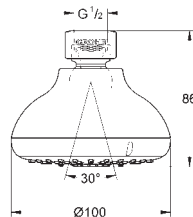

26 409 000 chrome 77.00
26 409 ENO brushed nickel 108.00

Tempesta 210
Head shower 1 spray
Rain
Ø 210 mm
ball joint ± 15° rotatable
connection thread 1/2"
GROHE EcoJoy 6.6 l/min flow limiter
GROHE DreamSpray perfect spray pattern
GROHE StarLight chrome finish
SpeedClean anti-lime system
Inner WaterGuide for a longer life
suitable for instantaneous heater
min. recommended pressure 1.0 bar

26 410 000 chrome 77.00
26 410 ENO brushed nickel 108.00
ditto, with 9.5 l/min flow limiter

26 408 000 chrome 77.00
ditto, with non-restricted flow

new