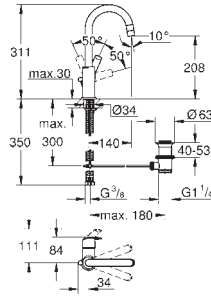

GROHE EUROSMART

GROHE EUROSMART

Ref. No. Colour Price netto (€)

23 324 001 **chrome** **101.00**

Eurosmart
Single-lever basin mixer 1/2"
M-Size
single hole installation
metal lever
GROHE SilkMove 28 mm ceramic cartridge
with temperature limiter
GROHE StarLight chrome finish
GROHE EcoJoy mousseur 5.7 l/min
GROHE QuickFix rapid installation system
smooth body
flexible connection hoses