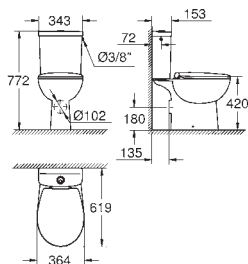

39 347 000

alpine white

*

**Bau Ceramic
Bundle close coupled WC**
consisting of:
Bau Ceramic floor standing toilet with horizontal outlet (39 428 000)
wash down
boxed rim
horizontal outlet, concealed
flush volume 6/3 l
including fixation set
vitreous china

Bau Ceramic exposed flushing cistern (39 437 000)
side inlet
including flushing set
vitreous china

Bau Ceramic WC seat (39 493 000)
with lid
soft close
quick release function
detachable
material: Duroplast
including fixation set
4 pieces per pallet

new