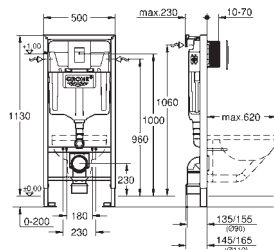

Rapid SL 4-in-1 set for WC flushing cistern GD 2

1.13 m installation height

for on-the-wall installations or studded walls powder coated steel frame, self-supporting for dry-cladding, completely pre-assembled with fixed connections quick adjustment, lockable, fixing material TÜV approved

2 WC fixing bolts, fixing device for ceramic WC ceramics with small bearing area (less than 205 mm) require additional accessory 38 779 000

distance of fixing bolts 180/230 mm

outlet bend Ø 90 mm, depth adjustable

reducer Ø 90/110 mm

inlet and outlet connecting set

flushing cistern GD 2, 6 - 9 l

adjustment ex factory 6 l and 3 l

water supply from left/right or back

low noise (group I acc. to

German Noise Specification)

insulated against condensation

1/2" water supply connection including

integrated angle valve and push fit

flexible hose union

no tools required for the installation

of the inspection shaft incl. protection

during construction phase

for vertical or horizontal use

accessories for on-the-wall installation

including wall plate Skate Cosmopolitan

vertical and horizontal installation

156 x 197 mm, chrome, made of ABS

GROHE StarLight chrome finish

WC set for noise protection

INSTALLATION SYSTEMS