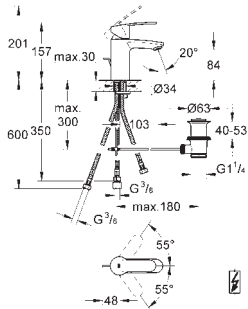

33 561 002

chrome

151.00

Eurostyle Cosmopolitan

Single-lever basin mixer 1/2"

S-Size

single hole installation

metal lever

GROHE SilkMove 35 mm ceramic cartridge

adjustable flow rate limiter

adjustable minimum flow rate

approx. 2.5 l/min

GROHE StarLight chrome finish

GROHE QuickFix installation system

with centering support

flow straightener

pop-up waste set 1 1/4"

flexible connection hoses

for open water heater

optional temperature limiter ref. no. 46 375 000

acoustic group I in accordance with DIN 4109