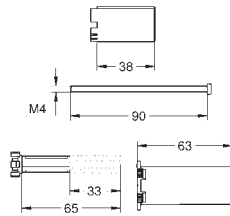

14 048 000 chrome 126.00

Universal extension set
25 mm
fits Grohtherm SmartControl and SmartControl Mixer sets for final installation in combination with GROHE Rapido SmartBox