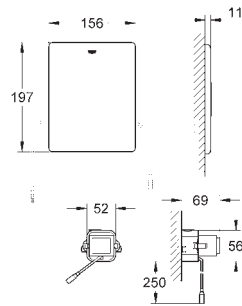

38 759 SD0

stainless steel

837.00

Radio electronic

for WC

receiver modul 868,4 MHz

for support rails for the disabled with radio

transmitter of HEWI, Keuco, Normbau, (more on request)

for flushing cistern GD 2, for flushing cistern 6 l

concealed installation, front plate 156 x 197 mm

servo motor

with transformer 100-230 V AC, 50-60 Hz, 6 V DC

adjustable flush volume

adjustable flow time

72 h flushing can be activated

with extension cable, 3.00 m length,

for connecting transformer and

electronic

CE approved