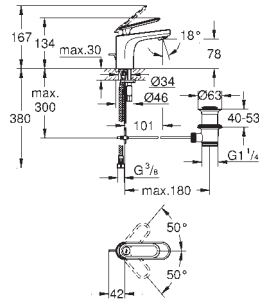

GROHE VERIS

Ref. No. Colour Price netto (€)

32 183 000 chrome 392.00

Veris
Single-lever basin mixer 1/2"
S-Size
single hole installation
GROHE SilkMove 28 mm ceramic cartridge
GROHE StarLight chrome finish
SpeedClean mousseur, pop-up waste set 1 1/4"
flexible connection hoses
min. recommended pressure 1.0 bar

32 186 000 chrome 392.00

ditto, smooth body