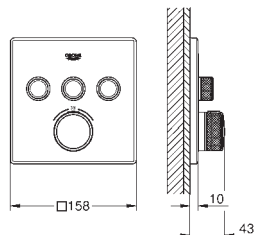

GROHE F-DIGITAL DELUXE

Ref. No.

Colour

Price netto (€)

29 126 000

chrome

500.00

Grotherm SmartControl

Thermostat for concealed installation with 3 valves

set for final installation for GROHE Rapido SmartBox 35 600 000 metal wall escutcheon with **GROHE QuickFix** (covered escutcheon and shaft sealing, covered fixing), retroactively 6° adjustable
GROHE StarLight chrome finish
GROHE SmartControl push for ON-OFF, turn for volume adjustment from EcoJoy to full flow, exchangeable symbols
GROHE TurboStat compact cartridge with wax thermostatic element
GROHE SafeStop at 38°C
GROHE SafeStop Plus optional temperature limiter at 43°C included
built-in non return valves and dirt strainers
multiple outlets can be run simultaneously without roughing-in-set
flow performance:
outlet A = 23 l/min
outlet B = 27 l/min
outlet C = 23 l/min

35 600 000

chrome

66.00