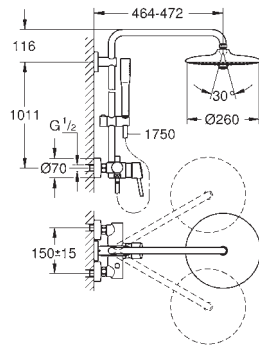

Euphoria System 260

Shower system with single lever mixer for wall mounting

consisting of:

horizontal swivable 450 mm shower arm

exposed single-lever shower mixer with diverter

allows change between:

head shower Euphoria 260 (26 457)

3 spray patterns:

Rain, SmartRain, Jet

with ball joint

rotation angle $\pm 15^\circ$

hand shower Euphoria 110 Massage (27 239 000)

3 spray patterns:

Rain, SmartRain, Massage

adjustable in height with gliding element

Silverflex shower hose 1750 mm (28 388 000)

GROHE EcoJoy 9,5 l/min flow limiter

GROHE SilkMove 46 mm ceramic cartridge

GROHE DreamSpray perfect spray pattern

GROHE StarLight chrome finish

GROHE SprayDimmer (Stepless flow

rate reduction)

SpeedClean anti-lime system

Inner WaterGuide for a longer life

Twistfree to prevent hose from twisting

suitable for instantaneous heaters

from 18 kW/h

minimum flow rate 7 l/min.

min. recommended pressure 1.0 bar

new