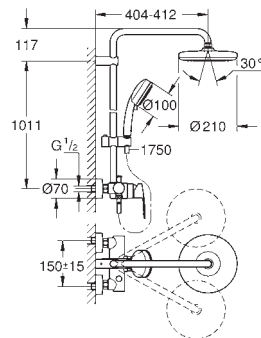

26 223 001

chrome

557.00

Tempesta Cosmopolitan System 210
Shower system with bath thermostat for wall mounting
consisting of:

horizontal swivable 390 mm shower arm
exposed thermostat Grohtherm 1000 Cosmopolitan
with Aquadimmer function
allows change between:
head shower Tempesta 210 (26 408)
spray pattern: Rain
with ball joint
rotation angle $\pm 15^\circ$
bath inlet
separate diverter for hand shower

hand shower New Tempesta Cosmopolitan 100 (27 571 001)
2 spray patterns:
Rain, Jet
adjustable in height with gliding element
Rotaflex shower hose 1.750 mm 1/2" x 1/2" (28 410)

GROHE TurboStat compact cartridge
with wax thermoelement
GROHE SafeStop at 38°C

GROHE SafeStop Plus optional temperature limiter at 43°C included

GROHE DreamSpray perfect spray pattern

GROHE StarLight chrome finish

SpeedClean anti-lime system

Inner WaterGuide for a longer life

Twistfree to prevent hose from twisting

suitable for instantaneous heaters
from 18 kW/h

minimum flow rate 7 l/min.

SHOWERS

new