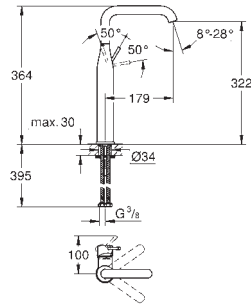

GROHE ESSENCE

Ref. No. Colour Price netto (€)

32 901 001	chrome	269.00
32 901 DC1	supersteel	349.00
32 901 BE1	polished nickel	328.00
32 901 EN1	brushed nickel	328.00
32 901 GL1	cool sunrise	328.00
32 901 GN1	brushed cool sunrise	328.00
32 901 DA1	warm sunset	328.00
32 901 DL1	brushed warm sunset	328.00
32 901 A01	hard graphite	328.00
32 901 AL1	brushed hard graphite	328.00

Essence
Single-lever basin mixer 1/2"
XL-Size
single hole installation
metal lever
for free-standing basins
GROHE SilkMove 28 mm ceramic cartridge
with temperature limiter
GROHE StarLight chrome finish
GROHE EcoJoy mousseur 5.7 l/min
GROHE AquaGuide adjustable mousseur
GROHE QuickFix Plus rapid installation system
swivel spout with mousseur and stop limiter
smooth body
flexible connection hoses
min. recommended pressure 1.0 bar