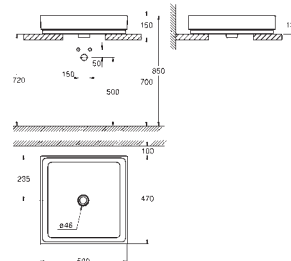

new

39 481 00H

alpine white

*

Cube Ceramic Vessel basin 50
without overflow
500 x 470 mm
including fixation set
fine fire clay
PureGuard anti stick coating and anti bacterial glazing

new

39 482 00H

alpine white