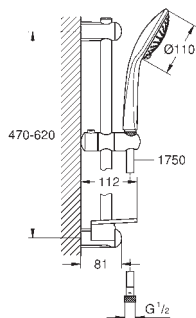

27 232 001 **chrome** 109.00

**Euphoria 110 Champagne
Shower rail set 3 sprays**

consisting of:
hand shower Champagne (27 222 000)
shower rail, 600 mm (27 499 000)
Silverflex shower hose 1750 mm (28 388 000)
GROHE EasyReach tray (27 596)
GROHE SprayDimmer (Stepless flow rate reduction)
GROHE DreamSpray perfect spray pattern
GROHE StarLight chrome finish
GROHE QuickFix (upper bracket adjustable for adaption to existing drilling holes)
SpeedClean anti-lime system
Inner WaterGuide for a longer life
Twistfree to prevent hose from twisting
suitable for instantaneous heater
min. recommended pressure 1.0 bar