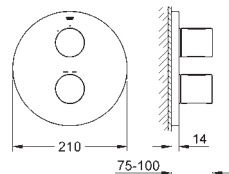

19 467 000 **chrome** **348.00**
19 467 LSO **moon white/chrome** **416.00**

Grohtherm 3000 Cosmopolitan
Thermostatic shower mixer
set for final installation for
GROHE Rapido T 35 500 000
wall escutcheon with **GROHE QuickFix** (covered
escutcheon- and shaft sealing, covered fixing)
GROHE StarLight chrome finish
GROHE SafeStop at 38°C
GROHE SafeStop Plus optional temperature limiter at 43°C included
volume handle with **GROHE EcoButton** (economy
button with individually adjustable economy stop)
Carbodur ceramic headpart 1/2", 180°
without concealed body

35 500 000 **chrome** **239.00**
GROHE Rapido T Universal thermostatic
mixer for concealed installation