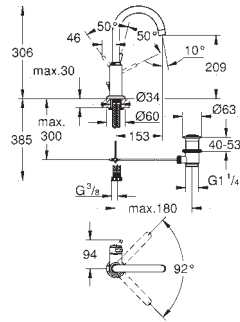

GROHE ATRIO

Ref. No.

Colour

Price netto (€)

32 042 001

chrome

459.00

Atrio
Single-lever basin mixer 1/2"
L-Size
single hole installation
GROHE SilkMove 28 mm ceramic cartridge
GROHE StarLight chrome finish
rapid installation system
swivel tubular C-spout with mousseur
stop limiter
pop-up waste set 1 1/4"
flexible connection hoses