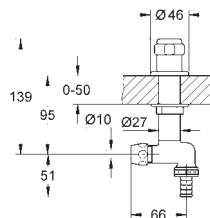

41 050 000 chrome 49.00

Eggemann
Original WAS under-basin valve 1/2"
Sink installation
adjustable up to 50 mm
grease chamber headpart 1/2" for closable
hose connection with non-return valve
protected against backflow
GROHE StarLight finish