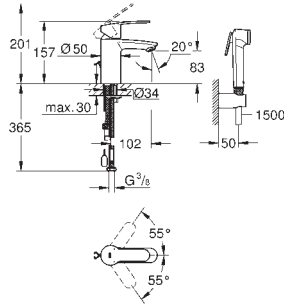

GROHE EUROSTYLE COSMOPOLITAN

Ref. No.

Colour

Price netto (€)

23 549 000

chrome

*

Eurostyle Cosmopolitan
Single-lever basin mixer 1/2"
S-Size

single hole installation
metal lever

GROHE SilkMove 35 mm ceramic cartridge
adjustable flow rate limiter
temperature limiter

GROHE StarLight finish
GROHE EcoJoy mousseur 5.7 l/min
GROHE QuickFix installation system
retractable chain
flexible connection hoses
with shower set consisting of:
hand shower with integrated diverter
wall shower holder
shower hose

recommended pressure 1.0 - 5.0 bar