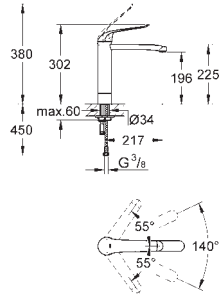

GROHE EUROECO SPECIAL

Ref. No. Colour Price netto (€)

30 208 000 chrome 243.00

Euroeco Special
Single-lever basin mixer 1/2"
single hole installation
high spout
302 mm
smooth body
GROHE StarLight chrome finish
GROHE SilkMove 35 mm ceramic cartridge
GROHE EcoJoy technology for less water and perfect flow
adjustable flow rate limiter
adjustable temperature limiter
laminar flow straightener 5.7 l/min.
swivel tubular spout
swivel area 140°
metal lever
lever length 170 mm
rapid installation system
flexible connection hoses
min. recommended pressure 1.0 bar