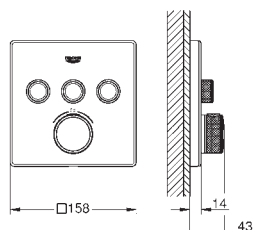

Grotherm SmartControl

Thermostat for concealed installation with 3 valves

set for final installation for
GROHE Rapido SmartBox 35 600 000
metal wall escutcheon with **GROHE QuickFix**
(covered escutcheon and shaft sealing, covered
fixing), retroactively 6° adjustable
GROHE StarLight finish
GROHE SmartControl push for ON-OFF, turn for
volume adjustment from EcoJoy to full flow
exchangeable symbols
GROHE TurboStat compact cartridge
with wax thermoelement
GROHE SafeStop at 38°C
GROHE SafeStop Plus optional temperature limiter at 43°C included
built-in non return valves and dirt strainers
multiple outlets can be run simultaneously
cover plate in moon white acrylic glass
without roughing-in-set
flow performance:
outlet A = 23 l/min
outlet B = 27 l/min
outlet C = 23 l/min

29 158 LSO

moon white

386.00