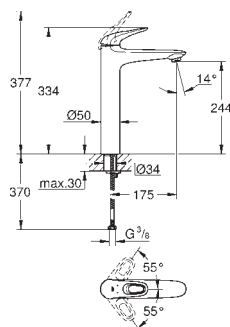

23 570 003 chrome 225.00
23 570 LS3 moon white/chrome 291.00

Eurostyle
Single-lever basin mixer 1/2"
XL-Size
single hole installation
loop metal lever
for free-standing basins
GROHE SilkMove 35 mm ceramic cartridge
with temperature limiter
GROHE StarLight chrome finish
GROHE EcoJoy mousseur 5.7 l/min
GROHE QuickFix rapid installation system
smooth body
flexible connection hoses