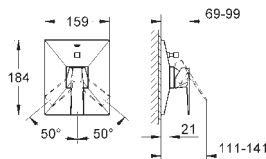

19 785 000 chrome 478.00

Allure Brilliant
Single-lever bath mixer
set for final installation for 35 501 000
without concealed body
GROHE StarLight chrome finish
automatic diverter: bath/shower
escutcheon- and shaft-sealing
metal escutcheon
covered coupling

35 501 000 chrome 100.00
**GROHE Rapido E Universal single-lever
mixer for concealed installation**