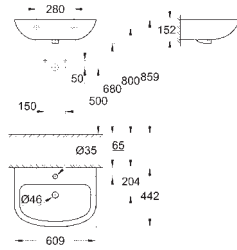

39 421 000

alpine white

36.99

Bau Ceramic Wash basin 60
wall hung
1 hole punched with overflow
609 x 442 mm
vitreous china
18 pieces per pallet

new