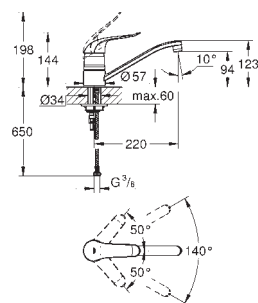

32 787 000

chrome

151.00

Euroeco Special
Single-lever sink mixer 1/2"
single hole installation
GROHE StarLight finish
GROHE SilkMove 46 mm ceramic cartridge
adjustable flow rate limiter
adjustable temperature limiter
laminar flow straightener 9 l/min.
swivel tubular spout
lever length 120 mm
flexible connection hoses