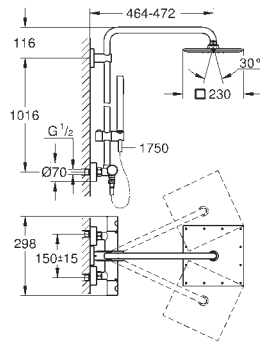

GROHE EUPHORIA SYSTEM

Ref. No.

Colour

Price netto (€)

26 187 000

chrome

760.00

Euphoria 230

Shower system with thermostat for wall mounting

consisting of:

horizontal swivable 450 mm shower arm

exposed thermostat with

Aquadimmer function

allows change between:

head shower Allure 230 (27 479 000)

spray pattern: Rain

with ball joint

rotation angle $\pm 15^\circ$

hand shower Euphoria Cube Stick (27 698 000)

adjustable in height with gliding element (12 140 000)

Silverflex shower hose 1750 mm (28 388 000)

GROHE TurboStat compact cartridge

with wax thermosteement

GROHE SafeStop at 38°C

GROHE SafeStop Plus optional temperature limiter at 43°C included

GROHE DreamSpray perfect spray pattern

GROHE StarLight chrome finish

SpeedClean anti-lime system

Inner WaterGuide for a longer life

Twistfree to prevent hose from twisting

GROHE MetalGrip ergonomically shaped metal handles

suitable for instantaneous heaters

from 18 kW/h

minimum flow rate 7 l/min.

optional upgrade: **GROHE EasyReach** tray (26 362)

26 363 000

chrome

681.00

Euphoria System 210

Shower system with thermostat for wall mounting

consisting of:

horizontal swivable 450 mm shower arm

exposed thermostat with

Aquadimmer function

allows change between:

metal head shower Rainshower Cosmopolitan 210 (28 368 000)

spray pattern: Rain

with ball joint

rotation angle $\pm 15^\circ$

hand shower Euphoria 110 Massage (27 221 000)

adjustable in height with gliding element

Silverflex shower hose 1750 mm (28 388 000)

GROHE EasyReach tray (26 362 LN0)

minimum flow rate 7 l/min.

GROHE DreamSpray perfect spray pattern

GROHE StarLight chrome finish

GROHE TurboStat compact cartridge

with wax thermosteement

GROHE SafeStop at 38°C

GROHE SafeStop Plus optional temperature limiter at 43°C included

SpeedClean anti-lime system

Inner WaterGuide for a longer life

Twistfree to prevent hose from twisting

suitable for instantaneous heaters

from 18 kW/h

min. recommended pressure 1.0 bar