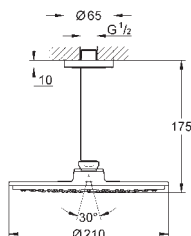

Rainshower Cosmopolitan 210
Head shower set ceiling 142 mm, 1 spray
consisting of:
Rainshower Cosmopolitan 210 metal head shower,
spray plate chrome (28 368 000)
1 spray:
Rain
shower arm Rainshower ceiling 142 mm, escutcheon chrome (28 724 000)
GROHE DreamSpray perfect spray pattern
GROHE StarLight chrome finish
SpeedClean anti-lime system
suitable for instantaneous heater
starting at 0.5 bar flow pressure

26 053 LS0 moon white/chrome 470.00