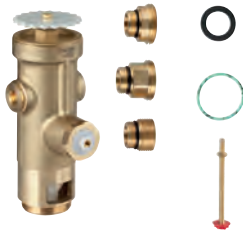

43 996 000

chrome

180.00

Flush valve for WC
concealed installation
3/4"

retrofit for 677.00.200/677.03.200/680.00.200
without stop valve
without flush pipe