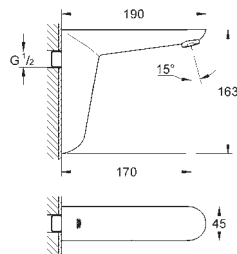

Euroeco Cosmopolitan E

Infra-red electronic wall basin tap without mixing device

with infrared sensor for bi-directional communication

for monitoring, configuration and service purpose

for cold or premixed water

6 V lithium-battery, type CR-P2

battery lifetime: approx. 7 years (150 actuations a day)

metal body

multistage battery status display

7 pre-set programs:

auto flush

thermal disinfection

cleaning mode

additional functions and precise settings

by remote control 36 407

CE approved

SPECIAL FITTINGS