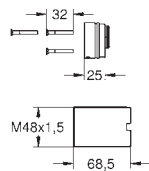

46 901 000 **chrome** **53.00**

Extension-set, 25 mm
for 23 429 000 Joystick mixer 1/2", concealed body
for 2-hole basin mixers
wall installation
including disassembly-key