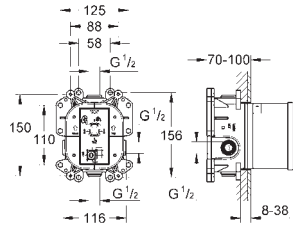

GROHE RAPIDO E

Ref. No. Colour Price netto (€)

35 501 000 **chrome** 100.00

GROHE Rapido E
Universal single-lever mixer
for concealed installation
for use with bath- and shower-mixer
without finishing trim set
flat installation depth 70 mm - 100 mm
easy to install, premounted and tested unit
GROHE SilkMove 46 mm ceramic cartridge
adjustable flow rate limiter
safe to install, stable built-in-box
and protective cap
fixation options for solid walls and dry
cladding
wall sealing
all connectors 1/2", with identification marking
diverter for bath-mixer in finishing trim set
body in DR-brass
acoustic group I in accordance with DIN 4109
min. recommended pressure 1.0 bar

47 790 000 **chrome** 56.00