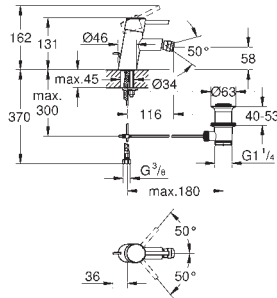

32 208 001 chrome 138.00

Concetto
Single-lever bidet mixer 1/2"
S-Size
single hole installation
metal lever
GROHE SilkMove 28 mm ceramic cartridge
with temperature limiter
GROHE StarLight chrome finish
GROHE QuickFix installation system
with centering support
ball-joint mousseur
pop-up waste set 1 1/4"
flexible connection hoses
acoustic group I in accordance with DIN 4109

32 209 001 chrome 134.00
ditto, with retractable chain