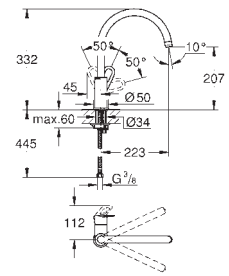

31 368 000 **chrome** **100.00**
BauLoop
Single-lever sink mixer 1/2"
high spout
single hole installation
GROHE StarLight finish
GROHE Longlife 28 mm ceramic cartridge
spout with mousseur
swivel tubular spout
swivel area 360°
flexible connection hoses
rapid installation system
Min. recommended pressure 0.1 bar