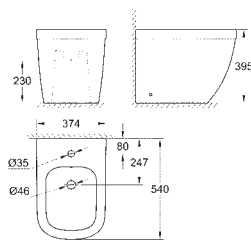

39 340 000

alpine white

*

39 340 00H

alpine white

*

**Euro Ceramic
Floor standing bidet**
1 hole punched
with overflow
including fixation set
vitreous china
fully skirted with invisible fixation
optional: **PureGuard** anti stick coating and
anti bacterial glazing (00H)
12 pieces per pallet