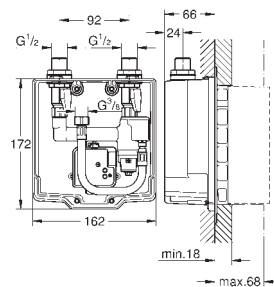

36 336 000

chrome

307.00

Eurosmart Cosmopolitan E

Concealed mounting box

with integrated pre-adjustable

thermostatic mixer

wall installation

suitable for IR-sets for final installation

2 stop valves

non-return valve

connection housing for power supply

suitable for