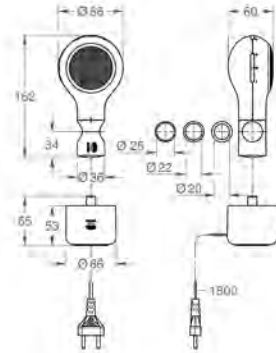

GROHE AQUATUNES

Ref. No.

Colour

Price netto (€)

26 268 L00

white/clear grey

74.99

Aquatunes

Wireless shower speaker

consisting of:

Speaker module for wireless audio streaming via Bluetooth
Anti-slip rail adapter for fixation on rails with $\varnothing$ 20mm-25 mm
induction charging base station with integrated power cord plug type EN50075

Quality Audio Experience by PHILIPS

Output power 2 W RMS

signal to noise ratio > 70dB

works with devices with Bluetooth 4.0 or below

6 keys on speaker module for direct control of:

power on/off, pairing, volume up, volume down,

previous track, next track

2 LED indicators for pairing,

bluetooth status, power/charging/fully charged

built-in rechargeable battery

provides > 8 hours of run time

Speaker modules water resistant

rated IPx6 with protected PCB

charging base water resistant rated IPx7

GROHE StarLight finish

26 323 L00

white

12.49