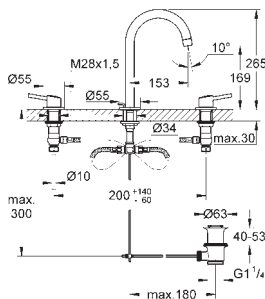

20 216 001 chrome 263.00

Concetto
Three-hole basin mixer 1/2"
L-Size
ceramic headpart 1/2", 90°
GROHE StarLight chrome finish
GROHE QuickFix installation system
with centering support
spout with mousseur
pop-up waste set 1 1/4"
pressure-proof, flexible connection hoses
between middle-body and side valves
union nut with 10.5 mm drilling