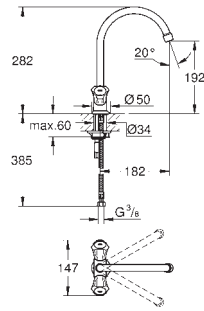

31 831 001 **chrome** 86.00

Costa L
Single-hole sink mixer 1/2"
metal handles
heat-insulated
GROHE StarLight finish
Longlife-headparts
mousseur
swivel tubular spout
swivel area 360°
flexible connection hoses