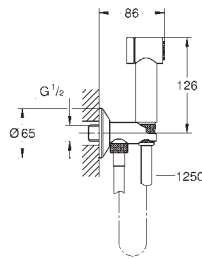

26 332 000 chrome 161.00

Sena Trigger Spray 35
Wall holder set with angle valve 1 spray
consisting of:
hand shower with trigger control (26 328)
valve with integrated shower holder (26 333)
Silverflex Longlife shower hose 1250 mm (26 335 000)
GROHE StarLight chrome finish
SpeedClean anti-lime system
Twistfree to prevent hose from twisting
min. recommended pressure 0.5 bar
Please refer to local norms regarding installation.

26 329 000 chrome 159.00
ditto, hose 1.000 mm