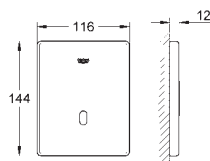

**Tectron Skate Bluetooth
Infra-red electronic for Urinal
for Rapido U**

37 338 000 with transformer 100-240 V AC, 50-60 Hz, 6.75 V DC with infrared sensor and Bluetooth module for bi-directional communication for monitoring, configuration and service purpose

GROHE StarLight finish

flow pressure min 0.5 bar operating pressure max 10 bar with Bluetooth 4.0* for wireless data communication bluetooth transmitter frequency: 2.4 GHz for Apple** and Android devices Bluetooth range (max. 10 m) varies depending on used materials and walls between transmitter and receiver

monitoring

password protected products app detects all Bluetooth products in range auto flush cycles and timing last auto flush usage per day / 30 days

configuration

detection range and shut off delay auto flush cleaning mode

2 on/off timers identification by name

service

send and save 3 profiles reset to factory or user settings CE approved hard and software version