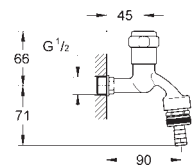

41 154 000 chrome 37.00

Eggemann
Fitting combination 1/2"
wall mounted
grease chamber headpart 1/2" for closable
hose connection with non-return valve
Pipe-ventilating valve of type HB
construction
protected against backflow
GROHE StarLight chrome finish