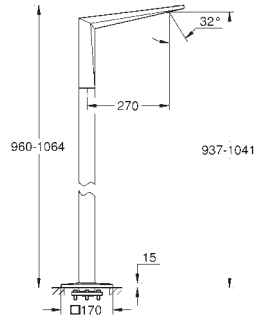

GROHE ALLURE BRILLIANT

Ref. No. Colour Price netto (€)

13 301 000 **chrome** **1,450.00**

Allure Brilliant
Bath spout, floor mounted
set for final installation for
45 984
without roughing-in-set
GROHE StarLight chrome finish
spout with integrated mousseur
Total height 1070 mm
projection 270 mm