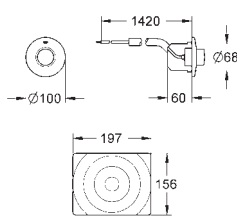

Pneumatic actuation
GROHE StarLight chrome finish
remote hand actuation
push button actuation with
escutcheon Ø 100 mm
vertical and horizontal installation
wall plate Surf 156 x 197 mm
pneumatic hose 1.50 m

37 060 000

chrome

109.00