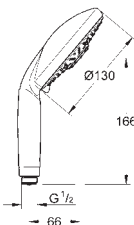

28 764 000 **chrome** **97.00**

Rainshower Classic 130
Hand shower 3 sprays
Rain, Jet, Pure
GROHE StarLight chrome finish
SpeedClean anti-lime system
Inner WaterGuide for a longer life
universal mounting system, fitting all standard shower hoses
suitable for instantaneous heater
minimum flow rate 5 l/min.
min. recommended pressure 1.0 bar