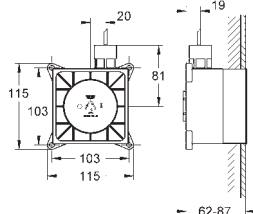

Rainshower F-Series

Rough-in set sound set

for use with double sound modules (36 360 000)

consisting of:

- 2 rough-in sets (115 x 115 x 62-87 mm)
- 2 cable extensions (5 m each)
- 1 Y-piece