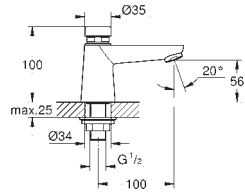

GROHE EUROECO COSMOPOLITAN T

Ref. No. Colour Price netto (€)

36 265 000 chrome 126.00

**Euroeco Cosmopolitan T
Self-closing pillar tap 1/2"**
for cold or premixed water
marking: blue/red
GROHE StarLight chrome finish
3 adjustable flow times: short - medium - long
(factory setting: short), approx. 7, 15, 30 sec
(pressure dependent)
min. recommended pressure 1.0 bar