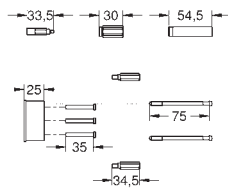

46 191 000 chrome 94.00

Extension set
25 mm
for universal single-lever mixer for concealed installation 1/2"
for use with bath and shower mixer
for use with all trim set designs and surfaces