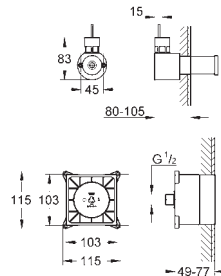

GROHE F-digital Deluxe Rough-in set steam generator

for use with steam module (36 362 000 or 27 934 000)

consisting of:

- 1 rough-in box for steam outlet (115 x 115 x 49-77 mm)
- 1 rough-in box for temperature sensor (58 x 83 x 80-105 mm)
- 1 cable extension temperature sensor, 5 m
- 1 cable extension steam generator, 5 m

14 015 000

chrome

*