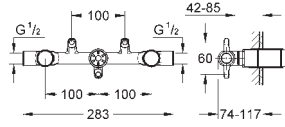

GROHE ATRIO

Ref. No. Colour Price netto (€)

29 025 000 **chrome** 232.00

Two-handle basin mixer concealed body, 1/2"
for 3-hole wash-basin mixer
wall installation
without finishing trim set
Installation depth 43 - 85 mm
DR-brass
installation device

new