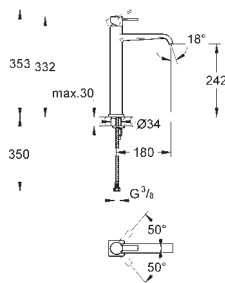

23 403 000 chrome 715.00

Allure
Single-lever basin mixer 1/2"
XL-Size
single hole installation
metal lever
for free-standing basins
GROHE SilkMove 28 mm ceramic cartridge
GROHE StarLight chrome finish
GROHE EcoJoy 6.0 l/min. flow limiter
GROHE QuickFix Plus installation system
smooth body
projection 180 mm
flexible connection hoses
temperature limiter
min. recommended pressure 1.0 bar