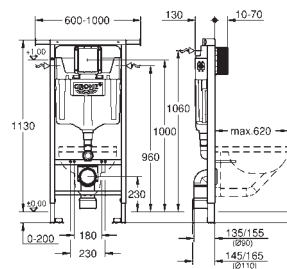

Rapid SL for WC
flushing cistern GD 2
1.13 m installation height
for **shaft installation** 800 - 1100 mm width
powder coated steel frame, self-supporting
for dry-cladding, completely pre-assembled
with fixed connections
quick adjustment, lockable
fixing material
2 WC fixing bolts
fixing device for ceramic
distance of fixing bolts 180/230 mm
outlet bend Ø 90 mm
depth adjustable
reducer Ø 90/110 mm
inlet and outlet connecting set
flushing cistern GD 2, 6 - 9 l
adjustment ex factory 6 l and 3 l
pneumatic discharge valve offering 3 modes of
operation: dual flush or start/stop or single flush
water supply from left/right or back
low noise (group I acc. to
German Noise Specification)
insulated against condensation
1/2" water supply connection including
integrated angle valve and push fit
flexible hose union
no tools required for the installation
of the inspection shaft incl. protection
during construction phase
for vertical or horizontal use
for mounting of small flush plates please order
revision shaft 40 911 000 (sold separately)