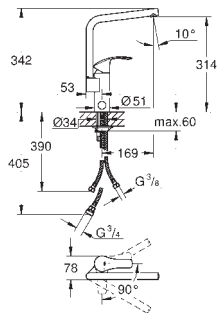

31 556 002 **chrome** *

Eurosmart
Single-lever sink mixer 1/2"
integrated stop valve
high spout
single hole installation
GROHE StarLight finish
GROHE SilkMove ES 35 mm ceramic cartridge
with energy saving function via cold start
mousseur
adjustable flow rate limiter
swivel tubular spout
adjustable swivel area 0° / 150° / 360°
flexible connection hoses
rapid installation system