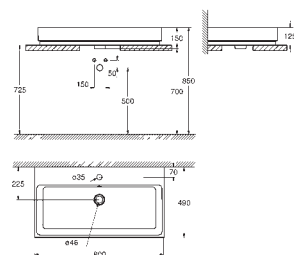

39 476 00H

alpine white

*

**Cube Ceramic
Counter top basin 80**

flat back side glazed
1 hole punched, 2 holes pre-punched
with overflow
800 x 490 mm

including fixation set
fine fire clay
PureGuard anti stick coating and anti bacterial glazing