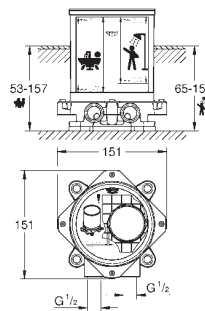

45 984 001

chrome

433.00

Rough-in set 1/2"
for floor-mounted bath mixers/spouts and shower mixers
without finishing trim set
installation plate with 360° horizontal and
3° vertical adjustment
installation depth 53-157 mm for bath mixers/
spouts, depth compensation 104 mm
installation depth 65-157 mm for shower
mixers, depth compensation 92 mm
two 1/2" female connections (hot/cold supplies)
flushing plug
gasket
fixing material