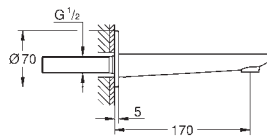

13 383 001 **chrome** *
13 383 DC1 **supersteel** *

Lineare
Bath spout
wall mounted
GROHE StarLight chrome finish
mousseur
male thread 1/2"
projection 170 mm