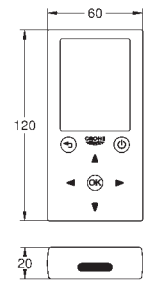

GROHE BLUETOOTH MONITORING

	Ref. No.	Colour	Price netto (€)
	36 340 000	chrome	57.00
	Power extension cable length 3.00 m		
	36 341 000	chrome	105.00
	ditto, length 10 m		
	36 338 000	chrome	98.00
	Switch-mode power supply for one eye infra-red wash basin mixer switch-mode power supply with operating voltage 100-230 V AC, 50 - 60 Hz for concealed socket with cover and strain relief		
	36 407 001	chrome	299.00
	Remote control for all GROHE one eye infra-red products as of 06/2015 and GROHE Blue Home monitoring consumption and usage data thermal disinfection cycles (infrared faucets) auto flush cycles (infrared faucets) cleaning mode cycles (GROHE Blue Home) filter and CO₂ capacity (GROHE Blue Home) configuration cleaning mode on/off thermal disinfection (infrared faucets) detection range shut off delay (infrared faucets) auto flush (infrared faucets) filter capacity (GROHE Blue Home) service send and save profile reset to factory or user settings filter capacity (GROHE Blue Home) demo mode error codes (GROHE Blue Home) 3 x 1.5 V AAA DC battery supply		

SPECIAL FITTINGS