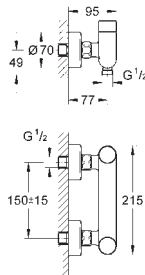

36 320 000

chrome

430.00

Eurosmart Cosmopolitan T
Self-closing shower mixer 1/2" with mixing device
and adjustable temperature limiter

wall mounted
GROHE StarLight chrome finish
mixing device with hot water stop-valve
hose connection G 1/2"
3 adjustable flow times: short - medium - long
(factory setting: medium), approx. 7, 15, 30 sec
(pressure dependent)
pressure range 0.5 to 6 bar
S-unions, non-return valve
dirt strainers