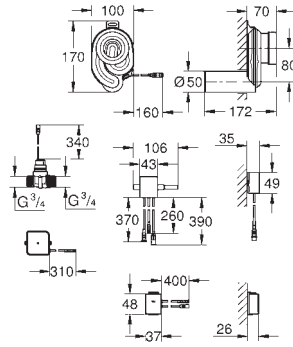

monitoring

password protected products
app detects all Bluetooth products in range
auto flush cycles and timing last auto flush
usage per day / 30 days

configuration

shut-off delay
auto flush
cleaning mode
2 on/off timers
identification by name

service

send and save 3 profiles
reset to factory or user settings
hard and software version
CE approved

System requirements

Apple

iPhone 5/6, iPad 2/3/4/Air/Air 2, iPad mini/2/3

Apple operating system: as of release iOS 8.0 and above (32/64 bit)

System requirements

Android

min 4" display with OS Version 4.3 – 5.x

Mobile devices and GROHE IR Remote App*** are not included in delivery and have to be ordered separately via an authorised Apple store/store/iTunes or Google Play store.

* The Bluetooth word mark and logos are registered trademarks owned by Bluetooth SIG, Inc. and any use of such marks by Grohe AG is under license. Other trademarks and trade names are those of their respective owners.

** Apple, the Apple logo, iPod, iPod Touch, iPhone and iTunes are trademarks of Apple Inc., registered in the U.S. and other countries. Apple is not responsible for the function of this device or its compliance with safety and regulatory standards.

*** Available for free via iTunes app or Google Play store.