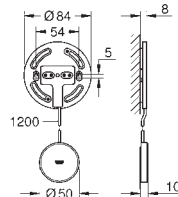

GROHE Sense

Smart water sensor

for wireless LAN, battery powered
instant flooding alarm
senses room temperature
receive updates on temperature and humidity once a day
customize settings via **GROHE Ondus App** for iOS and Android
status indication via LED light, buzzer and app
for placement on a flat non-conductive surface
supports connections to wireless LAN protected by password of up to 32 characters in length
LongLife Battery: expected lifetime up to 4 years, depending on the use of the water sensor including:

- 1 x water sensor
- 3 x AAA batteries

CE approved
wireless LAN 2.4 GHz
Made in Germany

new

22 506 LN0

white

24.99

GROHE Sense

Extension set for GROHE Sense 22 505 LN0 for difficult to reach locations

for placement on a flat non-conductive surface or installation on the wall including:

- base plate
- sensor extension cable 1.2 m length
- dowels and screw set

not included: Smart water sensor 22 505 LN0
CE approved

new