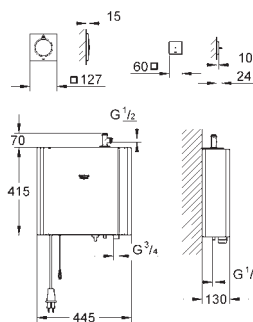

**GROHE F-digital Deluxe
Steam generator 2.2 kW
with steam outlet and temperature sensor**

consisting of:
steam generator
415 x 445 x 130 mm
suitable for steam rooms up to 2.5 m³
supply voltage 230 V AC, 50 Hz
power 2.2 kW
water inlet 3/4"
operating pressure 1 – 5 bar (above pressure reducer)
automatic emptying
water outlet 1/2"
steam temperature: max. 55° C
steam outlet 1/2"
type of protection IP 23
CE approved
steam outlet module with indentation for fragranced oil
127 x 127 mm
connection thread 1/2"
temperature sensor module
60 x 60 x 12 mm
SpeedClean anti-lime system
GROHE StarLight chrome finish
requires rough-in set (29 074 000), F-digital Deluxe base unit
box (26 374 000 or 36 397 000), Bluetooth unit (36 371 000)
and various cable connections – all to be ordered separately
due to installation situation
For detailed planning and product information please
contact your local GROHE Customer Service.

SHOWERS