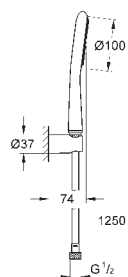

27 383 000 chrome 98.00

Rainshower Icon 100
Wall holder set 1 spray
consisting of:
hand shower Icon 100 (27 377 000)
wall shower holder (27 056 000)
Silverflex shower hose 1 250 mm (28 362)
GROHE EcoJoy 9,5 l/min flow limiter
GROHE DreamSpray perfect spray pattern
GROHE StarLight chrome finish
SpeedClean anti-lime system
Inner WaterGuide for a longer life
Twistfree to prevent hose from twisting
suitable for instantaneous heater

SHOWERS