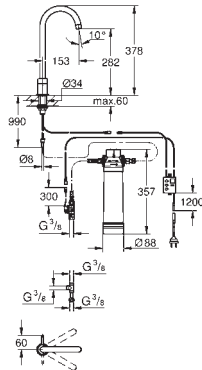

31 301 001 chrome 684.00

GROHE Blue Mono Pure Starter Kit

consisting of:
GROHE Blue Minta Mono faucet with filter function

single hole installation
handle for filtered table water

GROHE StarLight finish
swivel tubular spout
swivel area 150°

flexible connection hoses
type of protection IP 21

main switching power supply 100 - 240 V AC
50/60 Hz with safety extra-low voltage (SELV)
6 V DC to filter change display unit

GROHE Blue size S filter, filter head with flexible adjustment