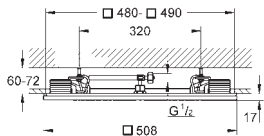

GROHE HEAD AND SIDE SHOWERS

Ref. No. Colour Price netto (€)

26 373 001 chrome 19,100.00

Rainshower F-Series 40" AquaSymphony
Ceiling shower 6+ sprays with light
1016 mm x 762 mm x 145 mm
metal
minimum flow rate 25 l/min
min. recommended pressure 3.0 bar
1 x AquaCurtain
1 x Pure XL spray
1 x 2 cold mist spray
2 x GROHE PureRain spray 400 x 190 mm
2 x XL Waterfall (separately controlled)
1 x 4 Bokoma Spray with adjustment angle 20° and combinations
full spectrum LED: soft light with changing rainbow colours
individually adjustable: permanent lighting with colour selection
power supply for light 12 V DC
CE approved
SpeedClean anti-lime system
GROHE DreamSpray perfect spray pattern
GROHE StarLight finish

requires rough-in set (26 376 001), F-digital Deluxe base unit box (26 376 000), Bluetooth unit (36 371 000) and various cable connections – all to be ordered separately due to individualised installation

The ceiling construction must be appropriate for the static requirement of the product (total product weight > 70 kg). Ceiling shower has to be controlled by 8 outlets + 1 hand shower outlet and the performance of the waste must be of sufficient size (> 100 l/min). For detailed planning please see separate planning & installation guide before start.

recommendation: configuration with Grohtherm F or Grohtherm SmartControl

26 376 001 chrome 1,810.00

Rainshower F-Series 40"
Roughing-in set
for use with Rainshower F-Series 40" AquaSymphony ceiling shower
1000 mm x 745 mm x 152 mm
min. installation depth: 167 mm
waterways: brass
1/2" connections