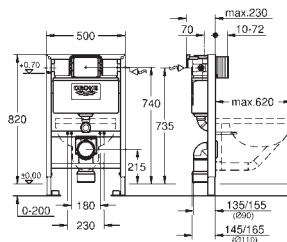

**Rapid SL for WC
with flushing cistern 6 - 9 l
0.82 m installation height**

for on-the-wall installations or studded walls
powder coated steel frame, self-supporting
for dry-cladding, completely pre-assembled
with fixed connections
quick adjustment, lockable
fixing material

TÜV approved
2 WC fixing bolts
fixing device for ceramic
distance of fixing bolts 180/230 mm
outlet bend Ø 90 mm
depth adjustable

reducer Ø 90/110 mm
inlet and outlet connecting set

flushing cistern 6 - 9 l

pneumatic discharge valve offering 3 modes of
operation: dual flush or start/stop or single flush

front or top actuation

water supply from left/right or back
low noise (group I acc. to
German Noise Specification)

insulated against condensation
angle valve 1/2"

water inlet with pipe fixation
Shortable inspection shaft incl. protection
during construction phase

accessories for on-the-wall installation

without wall plate/actuation

GROHE EcoJoy technology for less water and perfect flow

remember Scandinavian adapter 38 338 000