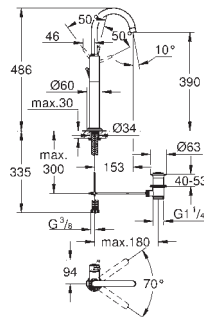

32 647 001

chrome

642.00

Atrio
Single-lever basin mixer 1/2"
XL-Size
single hole installation
for free-standing basins
GROHE SilkMove 28 mm ceramic cartridge
GROHE StarLight chrome finish
rapid installation system
swivel tubular C-spout with mousseur
stop limiter
pop-up waste set 1 1/4"
flexible connection hoses