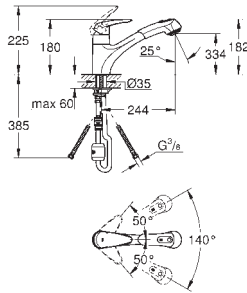

32 257 001

chrome

298.00

Eurodisc
Single-lever sink mixer 1/2"
low spout
single hole installation
GROHE StarLight finish
GROHE SilkMove 35 mm ceramic cartridge
GROHE EasyDock guarantees easy retraction and smooth docking back to the starting position
pull-out dual spray
diverter: mousseur/**SpeedClean** shower jet
adjustable flow rate limiter
swivel cast spout
swivel area 140°
flexible connection hoses
rapid installation system
min. recommended pressure 1.0 bar