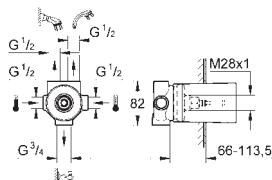

29 033 000 **chrome** **261.00**

5-way diverter
concealed body
wall installation
with ceramic sealing discs
connection cold and hot 1/2"
2 outlets 1/2"
1 bath outlet 3/4"
installation depth infinitely adjustable
66 - 113 mm
DR-brass
min. recommended pressure 1.0 bar