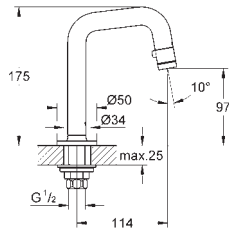

20 202 000 **chrome** **111.00**
Universal pillar tap DN15
7°-spout
Flow rate: 6l/min at 3 bar flow pressure
Flow-Stop mousseur
ceramic headpart
union nut 1/2"
with 10.5 mm drilling
GROHE StarLight chrome finish
projection 114 mm