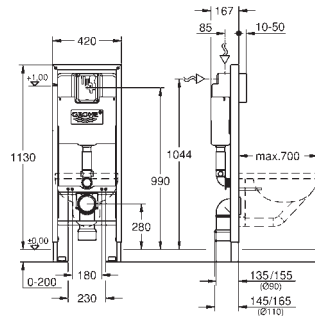

GROHE RAPID SL FOR WC

Ref. No.

Colour

Price netto (€)

38 675 001

chrome

345.00

Rapid SL for WC
flushing cistern 6 l
1.13 m installation height
for the disabled
for WC bowls 70 cm projection
for on-the-wall installations or studded walls
powder coated steel frame, self-supporting
for dry-cladding, completely pre-assembled
with fixed connections
fixing material
TUV approved
2 WC fixing bolts
fixing device for ceramic
distance of fixing bolts 180/230 mm
outlet bend Ø 90 mm
depth adjustable
reducer Ø 90/110 mm
inlet and outlet connecting set
pneumatic discharge valve offering 3 modes of
operation: dual flush or start/stop or single flush
low noise (group I acc. to
German Noise Specification)
insulated against condensation
1/2" water supply connection including
integrated angle valve and push fit
flexible hose union
without accessories for on-the-wall installation

38 588 001

chrome

*