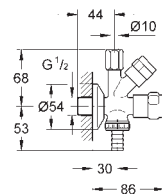

41 073 000 chrome 27.00

Original WAS combination service valve 1/2"

wall mounted
Cartridge headpart for closable
copper pipe connection
Grease chamber headpart 3/8" for closable
hose connection with non-return valve
protected against backflow
GROHE StarLight finish