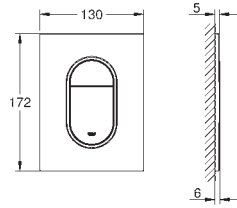

GROHE EURODISC COSMOPOLITAN

Ref. No.

Colour

Price netto (€)

37 624 000

chrome

80.00

Arena Cosmopolitan S

Wall plate

for dual flush or start & stop actuation

for pneumatic discharge valve AV1

GD 2 cistern

vertical installation

130 x 172 mm

made of ABS

GROHE StarLight chrome finish

GROHE EcoJoy technology for less water and perfect flow

flush plate with magnetic holder

and fixing brackets included

small shaft 40 911 000 sold separately