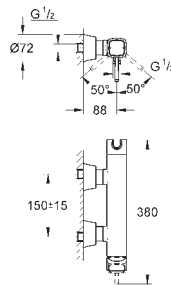

23 316 000 chrome 402.00
23 316 IGO chrome/gold 522.00

Grandera
Single-lever shower mixer 1/2"
wall mounted
GROHE SilkMove 46 mm ceramic cartridge
GROHE StarLight chrome finish
adjustable flow rate limiter
integrated hand shower holder
shower outlet 1/2"
integrated non-return valve
covered S-unions
protected against backflow
min. recommended pressure 1.0 bar