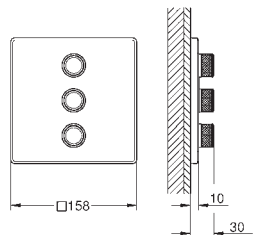

Grotherm SmartControl
Triple volume control trim
set for final installation for
GROHE Rapido SmartBox 35 600 000/35 601 000
metal wall escutcheon with **GROHE QuickFix**
(covered escutcheon and shaft sealing, covered
fixing), retroactively 6° adjustable
10 mm thin profile escutcheon
GROHE StarLight chrome finish
GROHE SmartControl push for ON-OFF, turn for
volume adjustment from EcoJoy to full flow, exchangeable symbols
multiple outlets can be run simultaneously
without roughing-in-set
flow performance:
outlet D = 28 l/min
outlet E = 28 l/min
outlet A = 28 l/min
outlet D+E+A = 65 l/min
optional flow reducer for CALGreen compliance included

29 153 LS0 moon white 548.00