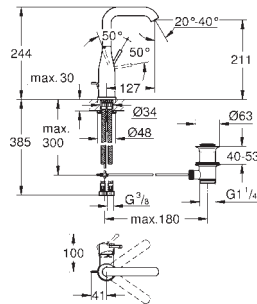

32 628 001 **chrome** 199.00
32 628 DC1 **supersteel** 258.00
32 628 BE1 **polished nickel** 242.00
32 628 EN1 **brushed nickel** 242.00
32 628 GL1 **cool sunrise** 242.00
32 628 GN1 **brushed cool sunrise** 242.00
32 628 DA1 **warm sunset** 242.00
32 628 DL1 **brushed warm sunset** 242.00
32 628 A01 **hard graphite** 242.00
32 628 AL1 **brushed hard graphite** 242.00

Essence
Single-lever basin mixer 1/2"
L-Size
single hole installation
metal lever
GROHE SilkMove 28 mm ceramic cartridge
with temperature limiter
GROHE StarLight chrome finish
GROHE EcoJoy mousseur 5.7 l/min
GROHE AquaGuide adjustable mousseur
GROHE QuickFix Plus installation system
swivel spout with mousseur and stop limiter
pop-up waste set 1 1/4"
flexible connection hoses
min. recommended pressure 1.0 bar