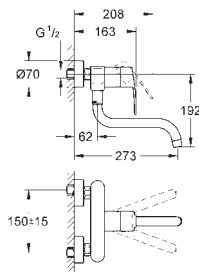

33 982 002

chrome

171.00

Eurostyle Cosmopolitan
Single-lever sink mixer 1/2"
wall mounted
GROHE StarLight finish
GROHE SilkMove 46 mm ceramic cartridge
mousseur
adjustable flow rate limiter
swivel tubular spout
selectable swivel area : 0° / 150°
projection 211 mm
S-unions