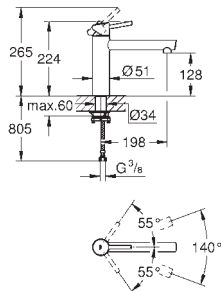

31 210 001 chrome 318.00

Concetto
Single-lever sink mixer 1/2"
for installation in front of window
medium spout
single hole installation
GROHE StarLight finish
GROHE SilkMove 35 mm ceramic cartridge
mousseur
adjustable flow rate limiter
swivel cast spout
swivel area 140°
non-removable socket height: 30mm
flexible connection hoses

KITCHEN
FITTINGS