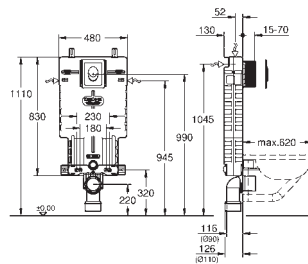

Uniset 2-in-1 set for WC flushing cistern GD 2
sound-insulating EPS module for masonry-in
830 x 470 x 130 mm
rail adaptors for modular fixing
for single or rail installation
wall rail with fixing accessories for single installation
2 WC fixing bolts
distance of fixing bolts 180/230 mm
fixing device for ceramic
outlet bend Ø 90 mm
depth adjustable
reducer Ø 90/110 mm
inlet and outlet connecting set
flushing cistern GD 2, 6 - 9 I
adjustment ex factory 6 l and 3 l
pneumatic discharge valve offering 3 modes of operation: dual flush or start/stop or single flush
water supply from left/right/back or top
low noise (group I acc. to German Noise Specification)
insulated against condensation
1/2" water supply connection including integrated angle valve and push fit flexible hose union
no tools required for the installation of the inspection shaft incl. protection during construction phase
for vertical or horizontal use
preparation for shower toilets with additional accessory 40 899 000 (sold separately)
including wall plate Skate Air
vertical installation
156 x 197 mm
chrome
made of ABS
GROHE StarLight chrome finish
GROHE EcoJoy technology for less water and perfect flow