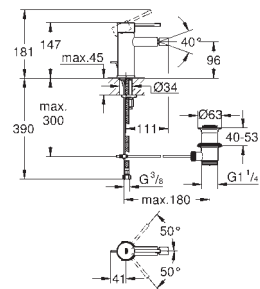

32 935 001	chrome	147.00
32 935 DC1	supersteel	216.00
32 935 BE1	polished nickel	188.00
32 935 EN1	brushed nickel	188.00
32 935 GL1	cool sunrise	188.00
32 935 GN1	brushed cool sunrise	188.00
32 935 DA1	warm sunset	188.00
32 935 DL1	brushed warm sunset	188.00
32 935 A01	hard graphite	188.00
32 935 AL1	brushed hard graphite	188.00

Essence
Single-lever bidet mixer 1/2"
S-Size
single hole installation
metal lever
GROHE SilkMove 28 mm ceramic cartridge
with temperature limiter
GROHE StarLight chrome finish
GROHE QuickFix Plus installation system
ball-joint mousseur
pop-up waste set 1 1/4"
flexible connection hoses
min. recommended pressure 1.0 bar