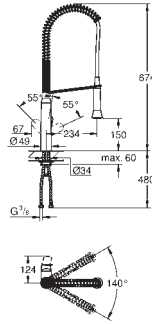

chrome

24.99

**GROHE Red
Tea glasses (4 pieces)**

heat proof glass with GROHE Red decor
dish washer safe
volume 250 ml

GROHE K7

GROHE K7

Ref. No. Colour Price netto (€)

32 950 000
32 950 DC0