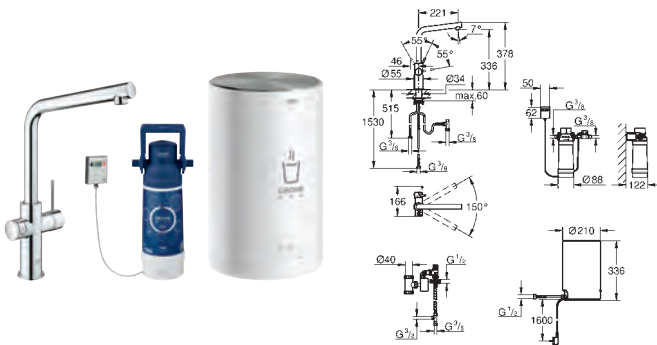

30 327 001	chrome	1,460.00
30 327 DC1	supersteel	1,680.00

GROHE Red Duo
Faucet and M size boiler
consisting of:
GROHE Red Duo single-lever sink mixer
single hole installation
L-spout
GROHE ChildLock push buttons for boiling water
TÜV certified triple electronic safeguards against accidental activation of boiling water
GROHE StarLight chrome finish
GROHE SilkMove 28 mm ceramic cartridge
insulated tubular spout
swivel area 150°
separate water ways
flexible connection hoses
connection for GROHE Red boiler
GROHE Red boiler M size
reservoir for boiling and hot water
3 liter 100° C boiling water
4 liter total capacity
required inlet pressure: 1-7 bar
with flexible connection hose and outlet for boiling water
CE approved
power supply 230 V 50 Hz
power consumption 2100 W
standby power consumption 15 W
energy efficiency class A
GROHE Red filter set
for protection of the boiler from limescale
capacity 600 l at 15° dKH
5 phase filter
flow rate measuring unit