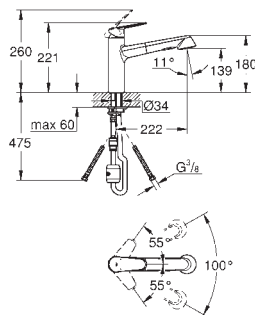

32 257 002 **chrome** **266.00**
Eurodisc Cosmopolitan
Single-lever sink mixer 1/2"
medium spout
single hole installation
GROHE StarLight finish
GROHE SilkMove 35 mm ceramic cartridge
pull-out dual spray
diverter: mousseur/**SpeedClean** shower jet
automatic return to mousseur
adjustable flow rate limiter
swivel cast spout
swivel area 100°
protected against backflow
flexible connection hoses
rapid installation system
min. recommended pressure 1.0 bar