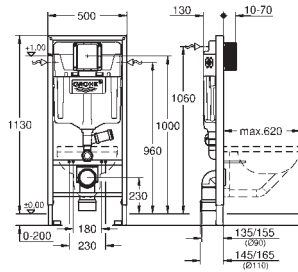

GROHE RAPID SL FOR WC

Ref. No.

Colour

Price netto (€)

39 002 000

chrome

335.00

**Rapid SL for WC
flushing cistern GD 2**
with flush pipe for external odour extraction
1.13 m installation height
for on-the-wall installations or studded walls
powder coated steel frame, self-supporting
for dry-cladding, completely pre-assembled
with fixed connections
quick adjustment, lockable
fixing material
TÜV approved
2 WC fixing bolts
fixing device for ceramic
WC ceramics with small bearing area (less than 205 mm)
require additional accessory 38 779 000
distance of fixing bolts 180/230 mm
outlet bend Ø 90 mm
depth adjustable
reducer Ø 90/110 mm
inlet and outlet connecting set
flushing cistern GD 2, 6 - 9 l
adjustment ex factory 6 l and 3 l
flush pipe with connection for odour extraction 50 mm
pneumatic discharge valve offering 3 modes of
operation: dual flush or start/stop or single flush
water supply from left/right or back
low noise (group I acc. to
German Noise Specification)
insulated against condensation
1/2" water supply connection including
integrated angle valve and push fit
flexible hose union
no tools required for the installation
of the inspection shaft incl. protection
during construction phase
for vertical or horizontal use
without accessories for on-the-wall installation
for mounting of small flush plates please order
revision shaft 40 911 000 (sold separately)

38 897 000

chrome

338.00