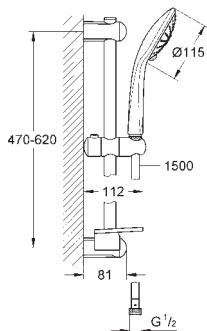

27 243 001 **chrome** 107.00
27 243 LS1 **moon white** 107.00

**Euphoria 110 Massage
Shower rail set 3 sprays**

consisting of:
hand shower Massage (27 239 000)
shower rail, 600 mm (27 499 000)
Silverflex shower hose 1750 mm (28 388 000)
GROHE EasyReach tray (27 596)
GROHE EcoJoy 9,5 l/min flow limiter
GROHE DreamSpray perfect spray pattern
GROHE SprayDimmer (Stepless flow rate reduction)
GROHE StarLight chrome finish
GROHE QuickFix (upper bracket adjustable for adaption to existing drilling holes)
SpeedClean anti-lime system
Inner WaterGuide for a longer life
Twistfree to prevent hose from twisting
suitable for instantaneous heater
min. recommended pressure 1.0 bar