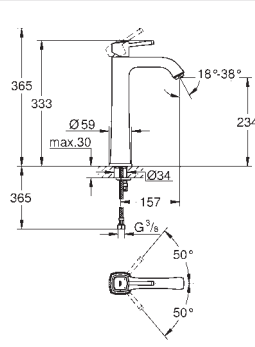

23 313 000	chrome	455.00
23 313 IGO	chrome/gold	593.00

Grandera
Single-lever basin mixer 1/2"
XL-Size
for free-standing basins
GROHE SilkMove 28 mm ceramic cartridge
temperature limiter
GROHE StarLight chrome finish
GROHE EcoJoy technology for less water and perfect flow
GROHE QuickFix installation system
GROHE AquaGuide adjustable mousseur 5.7 l/min
smooth body
flexible connection hoses
min. recommended pressure 1.0 bar