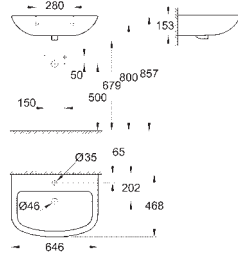

GROHE BAU CERAMIC

Ref. No.

Colour

Price netto (€)

new

39 420 000

alpine white

42.49

Bau Ceramic Wash basin 65
wall hung
1 hole punched with overflow
646 x 468 mm
vitreous china
18 pieces per pallet

new