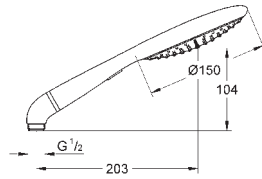

GROHE RAINSHOWER SOLO

Ref. No. Colour Price netto (€)

27 272 000 **chrome** 112.00

Rainshower Solo 150
Hand shower 2 sprays
eco function (reduction of flow rate)
elbow adapter for the combination of hand showers with shower sets
GROHE EcoJoy technology for less water and perfect flow
GROHE DreamSpray perfect spray pattern
GROHE StarLight chrome finish
SpeedClean anti-lime system
Inner WaterGuide for a longer life
suitable for instantaneous heater