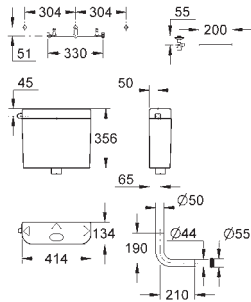

GROHE FLUSHING CISTERNS

Ref. No.

Colour

Price netto (€)

37 355 SH0

alpine white

88.00

Flushing cistern for WC

6 l flush
exposed installation
interruptible flush cycle
servo actuation
low level
made of ABS
low noise (group I acc. to German Noise Specification)
insulated against condensation
angle valve 1/2"
copper pipe
mounting template
flush pipe bend
WC inlet connector