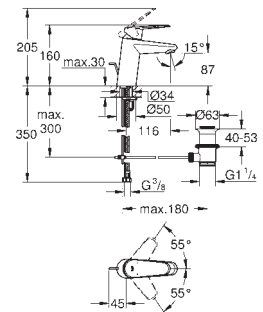

33 190 20E **chrome** 160.00

Eurodisc Cosmopolitan
Single-lever basin mixer 1/2"
S-Size
single hole installation
metal lever
GROHE SilkMove 35 mm ceramic cartridge
adjustable flow rate limiter
adjustable minimum flow rate
approx. 2.5 l/min
temperature limiter
GROHE StarLight chrome finish
GROHE EcoJoy SpeedClean mousseur 5.7 l/min
GROHE QuickFixPlus installation
system with centering support
pop-up waste set 1 1/4"
flexible connection hoses
min. recommended pressure 1.0 bar
acoustic group I in accordance with DIN 4109

33 190 002 **chrome** 160.00

ditto, with non-restricted flow