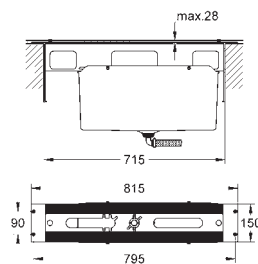

29 037 000 chrome 734.00

4/5-hole bath combination (optional) baseframe for installation under tiled surround
consisting of:
base frame
drainage box with integrated outlet for splash water

45 388 000 chrome 130.00

Supporting legs for baseframe