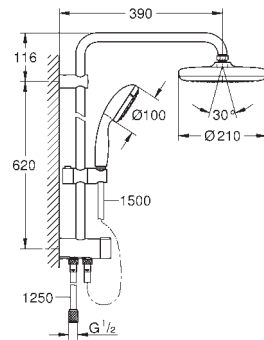

GROHE NEW TEMPESTA SYSTEM

Ref. No.

Colour

Price netto (€)

26 381 001

chrome

*

New Tempesta System 210

Flex shower system with diverter for wall mounting

consisting of:

horizontal 390 mm shower arm, adjustable before installation
change by diverter between hand shower, head shower
or head shower Eco setting

head shower Tempesta 210 (26 408)

2 spray patterns (via diverter):

Rain, SmartRain

chrome plated spray face

with ball joint

rotation angle $\pm 15^\circ$

hand shower New Tempesta 100 (27 852)

spray pattern: Rain

adjustable in height with gliding element

distance between diverter and upper bracket: 620 mm

shower hose Relexaflex 1500 mm (28 151)

shower hose Relexaflex 1250 mm (28 150)

flexible installation: connection to faucet / wall union for water

supply with 1/2" thread of the 1250 mm shower hose

GROHE DreamSpray perfect spray pattern

GROHE StarLight chrome finish

SpeedClean anti-lime system

Inner WaterGuide for a longer life

ShockProof silicone ring prevents damages

caused by shower falling

suitable for instantaneous heaters

from 18 kW/h

minimum flow rate 7 l/min.