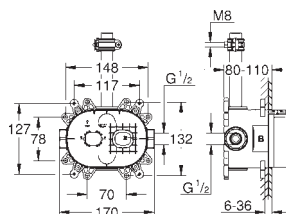

Rainshower 360 Rough-in box for head shower set 26 254 / 26 450

inlets and outlets 1/2"
fixing points for back wall
leakproof housing
removable protection cover with installation information