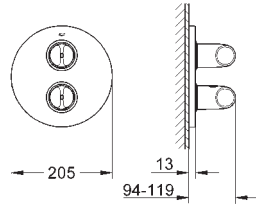

19 364 000 chrome 650.00

Veris
Thermostat with integrated 2-way diverter
for bath or shower with more than one outlet

set for final installation for
GROHE Rapido T 35 500 000
without concealed body
GROHE StarLight chrome finish
GROHE SafeStop Plus optional temperature limiter at 43°C included
Aquadimmer with multiple function
shut off and flow control
diverter for 2 outlets
wall escutcheon with **GROHE QuickFix** (covered
escutcheon- and shaft sealing, covered fixing)
metal escutcheon
metal handles

35 500 000 chrome 239.00

GROHE Rapido T Universal thermostatic
mixer for concealed installation

19 373 000 chrome 1,390.00