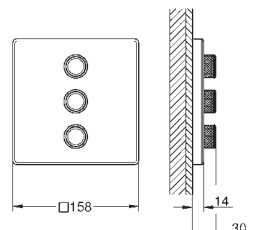

Grotherm SmartControl

Triple volume control trim

set for final installation for
GROHE Rapido SmartBox 35 600 000/35 601 000
metal wall escutcheon with **GROHE QuickFix**
(covered escutcheon and shaft sealing, covered
fixing), retroactively 6° adjustable
10 mm thin profile escutcheon
GROHE StarLight finish
GROHE SmartControl push for ON-OFF, turn for
volume adjustment from EcoJoy to full flow
exchangeable symbols
multiple outlets can be run simultaneously
cover plate in moon white acrylic glass
without roughing-in-set
flow performance:
outlet D = 28 l/min
outlet E = 28 l/min
outlet A = 28 l/min
outlet D+E+A = 65 l/min
optional flow reducer for CALGreen compliance included