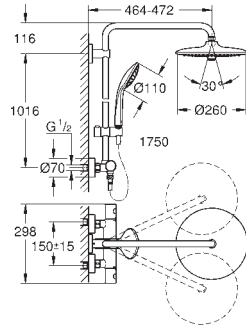

GROHE EUPHORIA SYSTEM

Ref. No.

Colour

Price netto (€)

new

27 615 001

chrome

484.00

Euphoria System 260

Shower system with thermostat for wall mounting

consisting of:

horizontal swivable 450 mm shower arm

exposed thermostat with

Aquadimmer function

allows change between:

head shower Euphoria 260 (26 457)

3 spray patterns:

Rain, SmartRain, Jet

with ball joint

rotation angle $\pm 15^\circ$

hand shower Euphoria 110 Massage (27 239 000)

3 spray patterns:

Rain, SmartRain, Massage

adjustable in height with gliding element

Silverflex shower hose 1750 mm (28 388 000)

GROHE EcoJoy 9,5 l/min flow limiter

GROHE TurboStat compact cartridge

with wax thermoelement

GROHE SafeStop at 38°C

GROHE SafeStop Plus optional temperature limiter at 43°C included

GROHE DreamSpray perfect spray pattern

GROHE StarLight chrome finish

GROHE SprayDimmer (Stepless flow

rate reduction)

SpeedClean anti-lime system

Inner WaterGuide for a longer life

Twistfree to prevent hose from twisting

suitable for instantaneous heaters

from 18 kW/h

minimum flow rate 7 l/min.

min. recommended pressure 1.0 bar

optional upgrade: **GROHE EasyReach** tray (26 362)

26 087 000

chrome

1,260.00