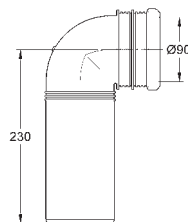

PP-outlet bend Ø 90 mm
variable depth adjustment

INSTALLATION
SYSTEMS