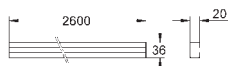

37 310 000

chrome

80.00

Installation rail

for row installation
fixing material
1 piece
2600 x 36 x 20 mm
mounting set for 3 Rapid or
Uniset elements
not available for Uniset WC