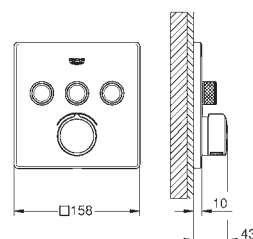

29 149 000

chrome

441.00

SmartControl

Concealed mixer with 3 valves

set for final installation for GROHE Rapido SmartBox 35 600 000 metal wall escutcheon with **GROHE QuickFix** (covered escutcheon and shaft sealing, covered fixing), retroactively 6° adjustable **GROHE StarLight** chrome finish **GROHE SmartControl** push for ON-OFF, turn for volume adjustment from EcoJoy to full flow exchangeable symbols cartridge for temperature mixing multiple outlets can be run simultaneously without roughing-in-set flow performance: **outlet A = 22 l/min** **outlet B = 26 l/min** **outlet C = 22 l/min**