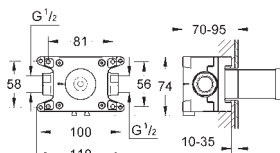

**Rapido C/concealed valves
Rough-in for single volume control**
for grid installation of Grohtherm Custom Shower system
built-in box with removable protection cover
waterproof membrane base for wall sealing
for masonry and drywall installation
fixing points for front and back wall
body of DR brass
pre-assembled ceramic headpart 3/4"
connection threads 1/2"
flow rate:
55 l/min. at 3 bar
installation depth 70 - 95 mm
min. recommended pressure 1.0 bar

29 800 000 chrome 25.00