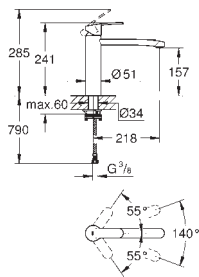

GROHE EUROSTYLE COSMOPOLITAN

Ref. No.

Colour

Price netto (€)

31 159 002

chrome

305.00

Eurostyle Cosmopolitan
Single-lever sink mixer 1/2"
for installation in front of window
medium spout
single hole installation
GROHE StarLight finish
GROHE SilkMove 35 mm ceramic cartridge
mousseur
adjustable flow rate limiter
swivel tubular spout
swivel area 140°
non-removable socket height: 30mm
flexible connection hoses