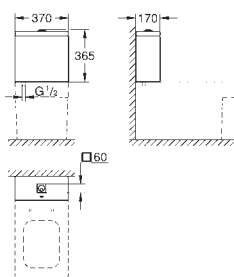

39 490 000

alpine white

*

**Cube Ceramic
Exposed flushing cistern for close coupled combination**

bottom inlet
inlet and outlet concealed
including flushing set
including fixation set
vitreous china