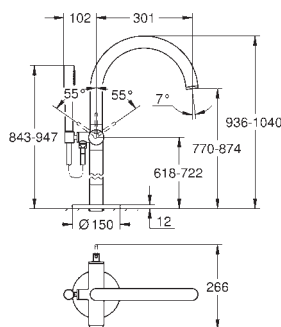

32 652 003 chrome *
32 652 DC3 supersteel *
32 652 AL3 brushed hard graphite *

Atrio
Single-lever bath mixer 1/2"
wall mounted
GROHE SilkMove 35 mm ceramic cartridge
GROHE StarLight chrome finish
adjustable flow rate limiter
automatic diverter: bath/shower
cast spout
mousseur
shower bottom outlet 1/2"
with integrated non return-valve
covered S-unions
protected against backflow

new