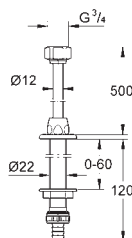

41 130 000 chrome 37.00

Eggemann
Original WAS connection adapter 1/2"
Sink installation
adjustable up to 70 mm
coupling nut 3/4"
Connecting pipe diameter 12 mm
GROHE StarLight chrome finish