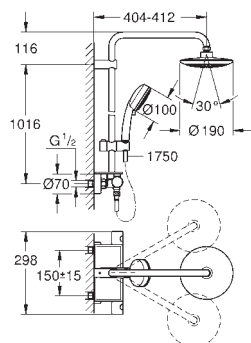

minimum flow rate 7 l/min.

min. recommended pressure 1.0 bar

optional upgrade: **GROHE EasyReach** tray (26 362)

GROHE EUPHORIA SYSTEM

Ref. No.

Colour

Price netto (€)

26 249 000