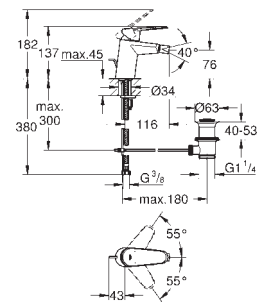

33 244 002 chrome 160.00

Eurodisc Cosmopolitan
Single-lever bidet mixer 1/2"
S-Size
metal lever
single hole installation
GROHE SilkMove 35 mm ceramic cartridge
adjustable flow rate limiter
adjustable minimum flow rate
approx. 2.5 l/min
GROHE StarLight chrome finish
GROHE QuickFixPlus installation
system with centering support
ball-joint mousseur
pop-up waste set 1 1/4"
flexible connection hoses
min. recommended pressure 1.0 bar
optional temperature limiter ref. no. 46 375 000
acoustic group I in accordance with DIN 4109