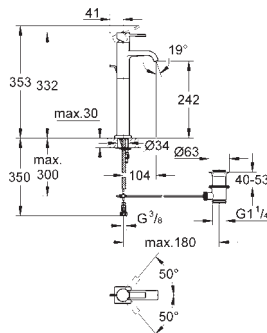

32 760 000 chrome 789.00

Allure
Single-lever basin mixer 1/2"
XL-Size
single hole installation
for free-standing basins
GROHE SilkMove 28 mm ceramic cartridge
GROHE StarLight chrome finish
GROHE EcoJoy 6.0 l/min. flow limiter
rapid installation system
mousseur
pop-up waste set 1 1/4"
flexible connection hoses
projection 104 mm
min. recommended pressure 1.0 bar