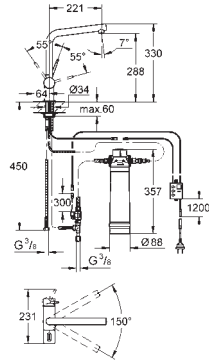

GROHE BLUE PURE

Ref. No. Colour Price netto (€)

31 345 002 chrome 887.00
31 345 DC2 supersteel 1,020.00

GROHE Blue Minta Pure Starter Kit

consisting of:
GROHE Blue Minta single-lever sink mixer
with filter function

single hole installation
separate handle for filtered water
headpart 1/2"

GROHE StarLight finish
GROHE SilkMove 35 mm ceramic cartridge
adjustable flow rate limiter

swivel tubular spout
swivel area 150°
separate inner water ways for filtered
and non-filtered water
flexible connection hoses
type of protection IP 21

main switching power supply 100 - 240 V AC
50/60 Hz with safety extra-low voltage (SELV)
6 V DC to filter change display unit

GROHE Blue size S filter, filter head with flexible adjustment
adjustable for 600 litre, 1500 litre or
3000 litre filter cartridges

this product contains built-in LED lamps, which
cannot be changed: energy efficiency class: A+

KITCHEN
FITTINGS