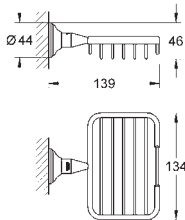

GROHE ESSENTIALS AUTHENTIC

Ref. No. Colour Price netto (€)

40 659 001 chrome 35.83
40 659 EN1 brushed nickel 46.66

Essentials Authentic
Filling basket, small
material: metal
concealed fastening
GROHE StarLight chrome finish