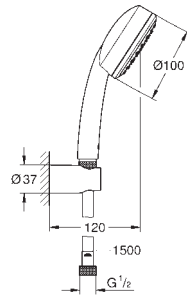

GROHE NEW TEMPESTA

Ref. No.

Colour

Price netto (€)

new

26 084 002

chrome

*

**New Tempesta Cosmopolitan 100
Wall holder set 1 spray**

consisting of:

hand shower (26 082)

wall shower holder non-adjustable (27 594)

Relaxaflex hose 1500 mm 1/2" x 1/2" (28 151)

GROHE StarLight chrome finish

GROHE DreamSpray perfect spray pattern

SpeedClean anti-lime system

Inner WaterGuide for a longer life

suitable for instantaneous heater

min. recommended pressure 1.0 bar

new