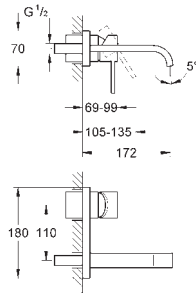

19 309 000 **chrome** 635.00

Allure Two-hole basin mixer S-Size
wall mounted
without concealed body
set for final installation for 33 769 000
with metal plate
GROHE StarLight chrome finish
flow limiter 8 l/min.
spout with mousseur, centre distance 110 mm
projection 172 mm

19 386 000 **chrome** 679.00
ditto, projection 220 mm