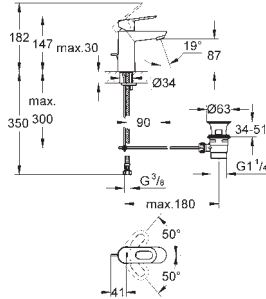

23 335 000 **chrome** **78.00**
BauLoop
Single-lever basin mixer 1/2"
S-Size
single hole installation
metal lever
GROHE Longlife 28 mm ceramic cartridge
GROHE StarLight chrome finish
GROHE EcoJoy mousseur 5.7 l/min
rapid installation system
plastic pop-up waste set 1 1/4"
flexible connection hoses
23 803 000 **chrome** *
ditto, with temperature limiter