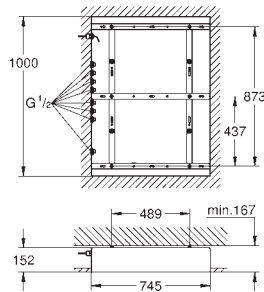

The ceiling construction must be appropriate for the static requirement of the product (total product weight > 70 kg). Ceiling shower has to be controlled by 8 outlets + 1 hand shower outlet and the performance of the waste must be of sufficient size (> 100 l/min). For detailed planning please see separate planning & installation guide before start.

34 634 001 chrome 2,290.00

Grohtherm F
Thermostat complete kit for F40" preconfigured
water control trims for Rainshower F-Series 40" AquaSymphony ceiling shower
for controlling nine water outlets
with special printing
safety lock 43° C preinstalled
consisting of:
- 2 x thermostatic trim set with 2-way diverter (27 618 000)
- 1 x triple volume control trim (27 625 000)
- 2 x single volume control (27 623 000)
- 1 x wall shower union with holder (27 621 000)
- 1 x Sena stick hand shower (28 034 000)
- 1 x Relexaflex metal 1500 mm (28 143 000)