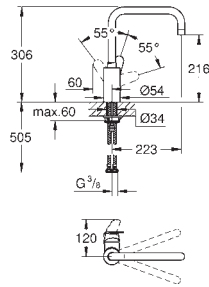

GROHE EURODISC COSMOPOLITAN

Ref. No. Colour Price netto (€)

32 259 002 **chrome** **212.00**
Eurodisc Cosmopolitan
Single-lever sink mixer 1/2"
high spout
single hole installation
GROHE StarLight finish
GROHE SilkMove 35 mm ceramic cartridge
mousseur
adjustable flow rate limiter
swivel tubular spout
selectable swivel area : 0° / 150° / 360°
flexible connection hoses
rapid installation system