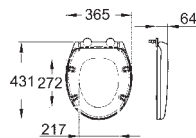

39 435 000

alpine white

51.99

Bau Ceramic

WC seat

with lid

soft close

quick release function