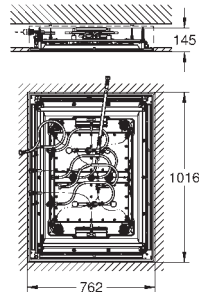

GROHE F-DIGITAL DELUXE

Ref. No. Colour Price netto (€)

26 373 001 chrome 19,100.00

Rainshower F-Series 40" AquaSymphony
Ceiling shower 6+ sprays with light
1016 mm x 762 mm x 145 mm
metal
minimum flow rate 25 l/min
min. recommended pressure 3.0 bar
1 x AquaCurtain
1 x Pure XL spray
1 x 2 cold mist spray
2 x GROHE PureRain spray 400 x 190 mm
2 x XL Waterfall (separately controlled)
1 x 4 Bokoma Spray with adjustment angle 20° and combinations
full spectrum LED: soft light with changing rainbow colours
individually adjustable: permanent lighting with colour selection
power supply for light 12 V DC
CE approved
SpeedClean anti-lime system
GROHE DreamSpray perfect spray pattern
GROHE StarLight finish

requires rough-in set (26 376 001), F-digital Deluxe base unit box (26 376 000), Bluetooth unit (36 371 000) and various cable connections – all to be ordered separately due to individualised installation

The ceiling construction must be appropriate for the static requirement of the product (total product weight > 70 kg). Ceiling shower has to be controlled by 8 outlets + 1 hand shower outlet and the performance of the waste must be of sufficient size (> 100 l/min). For detailed planning please see separate planning & installation guide before start.

recommendation: configuration with Grohtherm F or Grohtherm SmartControl

26 376 001 chrome 1,810.00

Rainshower F-Series 40"
Roughing-in set
for use with Rainshower F-Series 40" AquaSymphony ceiling shower
1000 mm x 745 mm x 152 mm
min. installation depth: 167 mm
waterways: brass
1/2" connections