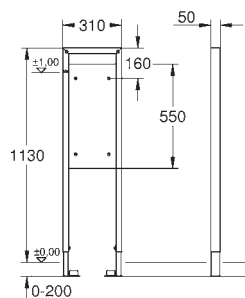

38 559 001

chrome

188.00

Rapid SL Fixing element

to fix **support** for the disabled in
lightweight studded wall partitions
or on-the-wall installations

1.13 m installation height

0.31 m wide

powder coated steel frame
waterproof plywood
fixing material

without accessories for on-the-wall installation