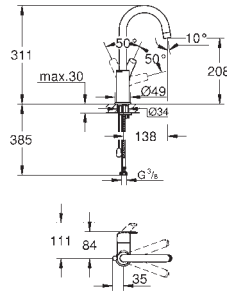

23 743 002 **chrome** **144.00**

Eurosmart
Single-lever basin mixer 1/2"
L-Size
single hole installation
metal lever
GROHE SilkMove 28 mm ceramic cartridge
with temperature limiter
GROHE StarLight chrome finish
GROHE EcoJoy mousseur 5.7 l/min
swivel tubular spout
swivel area 360°
flexible connection hoses
retractable chain
GROHE QuickFix rapid installation system