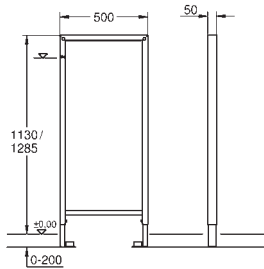

38 548 001

chrome

121.00

Rapid SL empty element

1.13 m installation height

for the installation of fitting holders
or to cover the distance between
two elements (60 - 170 cm)
for installation back to back with free-standing
elements
TÜV approved
without accessories for on-the-wall installation

38 629 000

chrome

52.00

Rapid SL extension

for floor constructions from 200 up to 350 mm
fixing material
not suitable for project elements

37 310 000

chrome

80.00

Installation rail

for row installation
fixing material
1 piece
2600 x 36 x 20 mm
mounting set for 3 Rapid or
Uniset elements
not available for Uniset WC