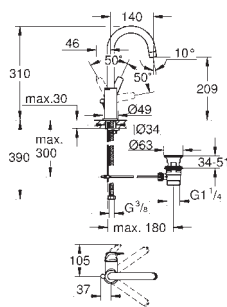

23 753 000 **chrome** **91.00**
BauFlow
Single-lever basin mixer 1/2"
L-Size
single hole installation
metal lever
GROHE Longlife 28 mm ceramic cartridge
GROHE StarLight chrome finish
GROHE EcoJoy mousseur 5.7 l/min
rapid installation system
swivel tubular spout
plastic pop-up waste set 1 1/4"
flexible connection hoses