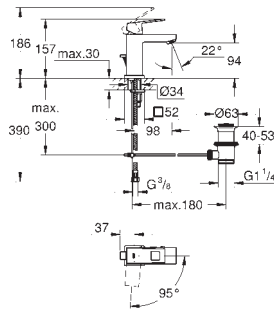

Lineare
Single-lever basin mixer 1/2"
XS-Size
single hole installation
metal lever
GROHE SilkMove ES 28 mm ceramic cartridge
with energy saving function via cold start
with temperature limiter
GROHE StarLight chrome finish
GROHE EcoJoy SpeedClean mousseur 5.7 l/min
GROHE QuickFix Plus installation system
pop-up waste set 1 1/4"
flexible connection hoses