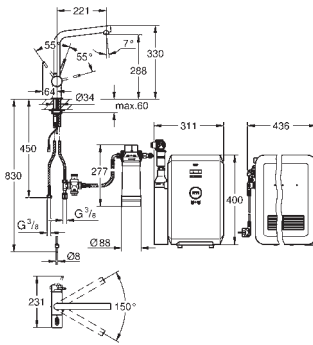

GROHE BLUE PROFESSIONAL

Ref. No. Colour Price netto (€)

31 347 002 chrome 2,600.00
31 347 DC2 supersteel 2,639.00

GROHE Blue Minta Professional Starter Kit

consisting of:
GROHE Blue Minta single-lever sink mixer
with filter function

single hole installation
separate handle for 3 filtered and chilled table water
still, medium, sparkling
headpart 1/2"

GROHE StarLight finish
GROHE SilkMove 35 mm ceramic cartridge
adjustable flow rate limiter
swivel tubular spout
swivel area 150°

separate inner water ways for filtered
and non-filtered water
flexible connection hoses

GROHE Blue Cube
270 Watt cooling unit, 230 V, 50 Hz
type of protection IP 21

GROHE Blue size S filter, filter head with flexible adjustment

GROHE Blue 425 g CO₂-carbonization bottle
Min. recommended pressure 2.0 bar

this product contains built-in LED lamps, which
cannot be changed: energy efficiency class: A+

This product includes an article which is declared as a hazardous
substance. Find more information in the safety data sheet. You can
download the safety data at: www.grohe.com/safety-data-sheets/

31 346 001 chrome 2,690.00
31 346 DC1 supersteel 2,720.00

GROHE Blue K7 Professional Starter Kit

consisting of:
GROHE Blue K7 single-lever sink mixer
with filter function

single hole installation
separate handle for 3 filtered and chilled table water
still, medium, sparkling
headpart 1/2"

GROHE StarLight finish
GROHE SilkMove 35 mm ceramic cartridge
adjustable flow rate limiter
swivel cast spout
swivel area 140°

separate inner water ways for filtered
and non-filtered water
flexible connection hoses

GROHE Blue Cube
270 Watt cooling unit, 230 V, 50 Hz
type of protection IP 21

GROHE Blue size S filter, filter head with flexible adjustment

for regions with water hardness of more than 9° dKH
for regions with water hardness below 9° dKH please

order activated carbon filter 40 547 001

GROHE Blue 425 g CO₂-carbonization bottle

Min. recommended pressure 2.0 bar

this product contains built-in LED lamps, which

cannot be changed: energy efficiency class: A+

This product includes an article which is declared as a hazardous

substance. Find more information in the safety data sheet. You can

download the safety data at: www.grohe.com/safety-data-sheets/