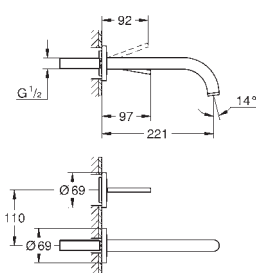

19 918 003
19 918 DC3
19 918 AL3

chrome
supersteel
brushed hard graphite

*
*
*

Atrio
Two-hole basin mixer joystick
wall mounted
without concealed body
set for final installation for
23 429 000
GROHE FeatherControl Joystick cartridge
GROHE StarLight chrome finish
GROHE EcoJoy 5.7 l/min laminar mousseur
centre distance 110 mm
projection 221 mm