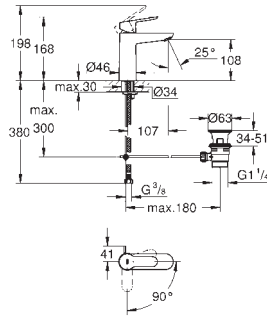

GROHE BAUEDGE

Ref. No. Colour Price netto (€)

23 759 000 **chrome** **80.00**

BauEdge
Single-lever basin mixer 1/2"
M-Size
single hole installation
metal lever
GROHE Longlife ES 28 mm ceramic cartridge
with energy saving function via cold start
GROHE StarLight chrome finish
GROHE EcoJoy mousseur 5.7 l/min
rapid installation system
plastic pop-up waste set 1 1/4"
flexible connection hoses