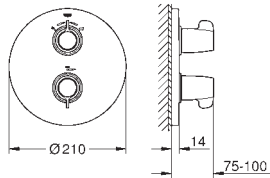

**Grotherm Special
Thermostatic bath mixer**
set for final installation for
GROHE Rapido T 35 500 000
without concealed body
escutcheon- and shaft-sealing
covered connections
ergonomic handles
Aquadimmer handle with multiple function
flow control
integrated mixed water shut off
diverter bath/shower
Temperature scale handle with
pre-adjustable safety stop between
35°C and 43°C
integrated mixed water shut off
metal temperature safety stop
easy thermal disinfection via optional key 47 994 000
GROHE StarLight chrome finish
GROHE SafetyPlus

35 500 000 chrome 239.00
**GROHE Rapido T Universal thermostatic
mixer for concealed installation**

29 096 000 chrome 190.00