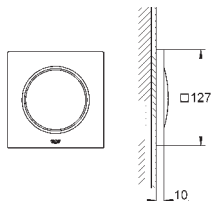

GROHE F-DIGITAL DELUXE

Ref. No. Colour Price netto (€)

36 359 000 chrome 1,260.00

Rainshower F-Series

Light set

127 x 127 mm per module

full spectrum LED: soft light with changing rainbow colours
individually adjustable: permanent lighting with colour selection
consisting of:

- 1 light module with two plug connections
- 1 light module with one plug connection

waterproof & corrosion protected

supply voltage: 12 V DC

CE approved

GROHE StarLight chrome finish

requires rough-in set (29 072 000), F-digital Deluxe base unit

box (26 374 000 or 36 397 000), Bluetooth unit (36 371 000)

and various cable connections – all to be ordered separately

due to installation situation

this product contains built-in LED lamps, which

cannot be changed: energy efficiency class: A+

For detailed planning and product information please

contact your local GROHE Customer Service.

29 072 000 chrome 241.00