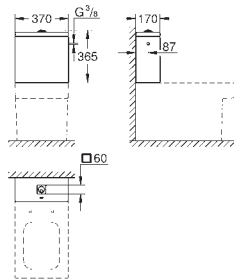

39 489 000

alpine white

*

**Cube Ceramic
Exposed flushing cistern for close coupled combination**

side inlet
including flushing set
including fixation set
vitreous china

new