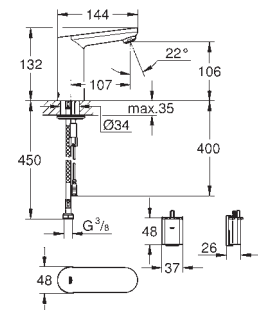

Eurosmart Cosmopolitan E
Infra-red electronic basin tap 1/2" without mixing device
with infrared sensor for bi-directional communication
for monitoring, configuration and service purpose
for cold or premixed water
6 V lithium-battery, type CR-P2
battery lifetime: approx. 7 years (150 actuations a day)
GROHE StarLight chrome finish
GROHE EcoJoy mousseur 5.7 l/min
flexible connection hose
dirt strainer
with integrated solenoid valve
external battery
rapid installation system
multistage battery status display
7 pre-set programs:
auto flush
thermal disinfection
cleaning mode
additional functions and precise settings
by remote control 36 407
CE approved
acoustic group I in accordance with DIN 4109
type of protection faucet IP 59K
min. recommended pressure 1.0 bar

36 330 001

chrome

352.00