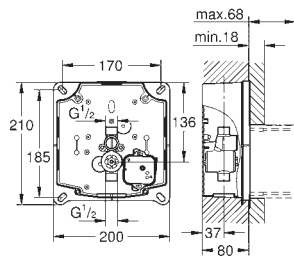

GROHE Rapido U

roughing-in set for urinal for manual actuation or Tectron infra-red electronic 6 V or 230 V

water group with stop valve

flow pressure min 0.5 bar

operating pressure max 10 bar

flush aid

functional unit checked ex factory

water supply connections 1/2" outer thread

connecting box for mains supply

installation box with gasket

fixing points for dry cladding and masonry-in

shortable inspection shaft incl. protection

38 787 000

chrome

102.00