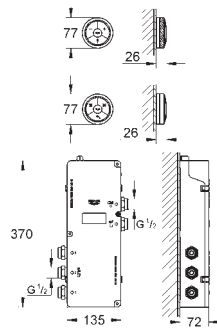

F-digital Digital Controller and digital diverter for shower

including digital thermostat unit
Digital Controller - intuitive multifunctional operating unit

- Wireless technology
- Temperature and flow control
- Pause function
- Memory function
- LED ring incl. warming-up function: visual feedback when preferred temperature is reached

Digital diverter for shower

- Diverter: head-, hand shower and bath spout
- LED-ring

Digital thermostat unit (concealed body)

- warm/cold supplies 1/2"
- 3 outlets 1/2" shower diverter

Default setting configurable during installation:

- automatic safety shut-off after 20 min
- GROHE SafeStop at 38°C

Transceiver unit for Digital Controller and Digital thermostat unit incl. cable 3 m

GROHE TurboStat digital controlled compact cartridge with wax thermoelement

GROHE StarLight chrome finish

GROHE EcoJoy technology for less water and perfect flow

requires:

- built-in power supply 36 078 000 or
- plug power supply 65 790 000
- min. recommended pressure 1.0 bar
- energy efficiency class illumination of control unit: not applicable