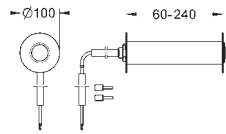

GROHE ELECTRONIC ACTUATIONS FOR WC

Ref. No.

Colour

Price netto (€)

43 977 000

chrome

210.00

Pneumatic actuation
GROHE StarLight chrome finish
remote **hand**-actuation for
institutional requirements
push button with escutcheon Ø 100 mm
for walls of 80 - 240 mm thickness
actuation stop
pneumatic hose 1.50 m

37 059 000

chrome

176.00