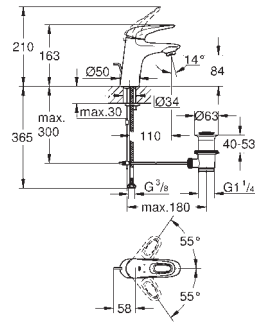

GROHE EUROSTYLE

Ref. No.

Colour

Price netto (€)

33 558 003
33 558 LS3

chrome
moon white/chrome

115.00
149.00

Eurostyle
Single-lever basin mixer 1/2"

S-Size

single hole installation

loop metal lever

GROHE SilkMove 35 mm ceramic cartridge

adjustable flow rate limiter

with temperature limiter

GROHE StarLight chrome finish

GROHE EcoJoy mousseur 5.7 l/min

GROHE QuickFix rapid installation system

pop-up waste set 1 1/4"

flexible connection hoses