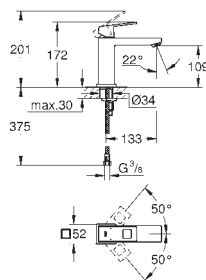

23 446 000 **chrome** **216.00**
Eurocube
Single-lever basin mixer 1/2"
M-Size
single hole installation
metal lever
GROHE SilkMove 28 mm ceramic cartridge
with temperature limiter
GROHE StarLight chrome finish
GROHE EcoJoy SpeedClean mousseur 5.7 l/min
GROHE QuickFix Plus installation system
smooth body
flexible connection hoses
min. recommended pressure 1.0 bar