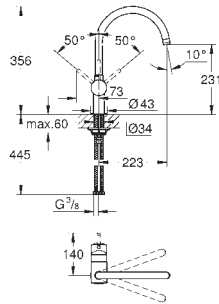

Minta
Single-lever sink mixer 1/2"
C-spout
single hole installation
GROHE StarLight finish
GROHE SilkMove 46 mm ceramic cartridge
adjustable flow rate limiter
swivel tubular spout
selectable swivel area : 0° / 150° / 360°
flexible connection hoses
connector set 3/8"
rapid installation system
optional temperature limiter ref. no. 46 308 000

32 918 000	chrome	269.00
32 918 DC0	supersteel	359.00