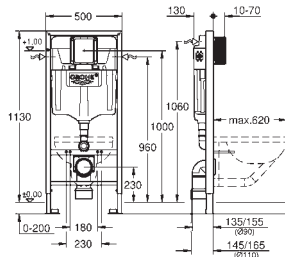

GROHE RAPID SL FOR WC

Ref. No.

Colour

Price netto (€)

38 528 001

chrome

242.00

**Rapid SL for WC
flushing cistern GD 2
1.13 m installation height**

for on-the-wall installations or studded walls
powder coated steel frame, self-supporting
for dry-cladding, completely pre-assembled
with fixed connections
quick adjustment, lockable
fixing material
TÜV approved
2 WC fixing bolts
fixing device for ceramic
WC ceramics with small bearing area (less than 205 mm)
require additional accessory 38 779 000
distance of fixing bolts 180/230 mm
outlet bend Ø 90 mm
depth adjustable
reducer Ø 90/110 mm
inlet and outlet connecting set
flushing cistern GD 2, 6 - 9 I
adjustment ex factory 6 l and 3 l
pneumatic discharge valve offering 3 modes of
operation: dual flush or start/stop or single flush
water supply from left/right or back
low noise (group I acc. to
German Noise Specification)
insulated against condensation
1/2" water supply connection including
integrated angle valve and push fit
flexible hose union
no tools required for the installation
of the inspection shaft incl. protection
during construction phase
for vertical or horizontal use
without accessories for on-the-wall installation
for mounting of small flush plates please order
revision shaft 40 911 000 (sold separately)

38 536 001

chrome

*