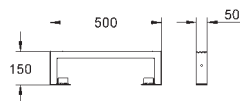

38 629 000

chrome

52.00

Rapid SL extension

for floor constructions from 200 up to 350 mm
fixing material
not suitable for project elements