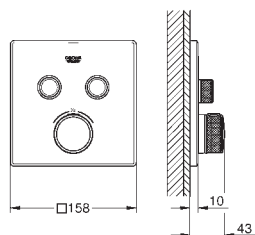

Grotherm SmartControl
Thermostat for concealed installation with 2 valves
set for final installation for
GROHE Rapido SmartBox 35 600 000
metal wall escutcheon with **GROHE QuickFix**
(covered escutcheon and shaft sealing, covered
fixing), retroactively 6° adjustable
GROHE StarLight chrome finish
GROHE SmartControl push for ON-OFF, turn for
volume adjustment from EcoJoy to full flow
exchangeable symbols
GROHE TurboStat compact cartridge
with wax thermoelement
GROHE SafeStop at 38°C
GROHE SafeStop Plus optional temperature limiter at 43°C included
built-in non return valves and dirt strainers
multiple outlets can be run simultaneously
without roughing-in-set
flow performance:
outlet B = 24 l/min
outlet C = 26 l/min

29 125 000

chrome

551.00