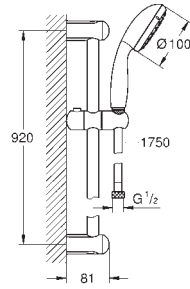

GROHE NEW TEMPESTA

Ref. No.

Colour

Price netto (€)

SHOWERS

new

27 646 10E

chrome