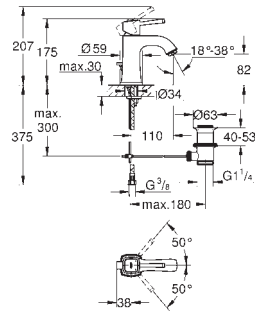

GROHE GRANDERA

Ref. No. Colour Price netto (€)

23 303 000	chrome	345.00
23 303 IGO	chrome/gold	447.00
23 303 GL0	cool sunrise	421.00
23 303 DA0	warm sunset	421.00
23 303 A00	hard graphite	421.00
23 303 AL0	brushed hard graphite	421.00

Grandera
Single-lever basin mixer 1/2"
M-Size
single hole installation
GROHE SilkMove 28 mm ceramic cartridge
temperature limiter
GROHE StarLight chrome finish
GROHE EcoJoy technology for less water and perfect flow
GROHE QuickFix installation system
GROHE AquaGuide adjustable mousseur 5.7 l/min
pop-up waste set 1 1/4"
flexible connection hoses
min. recommended pressure 1.0 bar