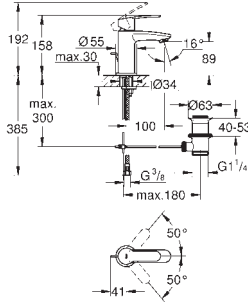

23 037 002

chrome

128.00

Eurostyle Cosmopolitan

Single-lever basin mixer 1/2"

S-Size

single hole installation

metal lever

GROHE SilkMove 28 mm ceramic cartridge

GROHE StarLight chrome finish

GROHE QuickFix installation system

with centering support

mousseur

pop-up waste set 1 1/4"

flexible connection hoses