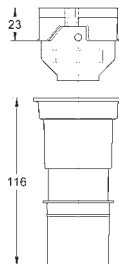

4,5 l Adapter for GD2

42 327 000 chrome 15.50