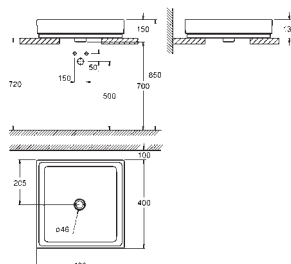

new

39 481 00H

alpine white

*

Cube Ceramic Vessel basin 50
without overflow
500 x 470 mm
including fixation set
fine fire clay
PureGuard anti stick coating and anti bacterial glazing

new

39 482 00H

alpine white