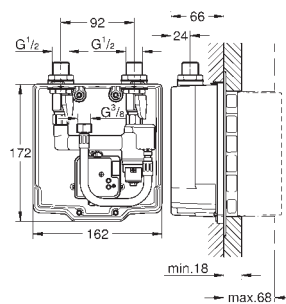

36 336 000

chrome

307.00

**Eurosmart Cosmopolitan E
Concealed mounting box**

with integrated pre-adjustable
thermostatic mixer
wall installation
suitable for IR-sets for final installation
2 stop valves
non-return valve
connection housing for power supply
suitable for