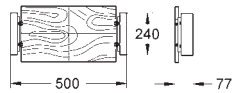

38 652 000

chrome

123.00

Rapid SL mounting plate
for fixing concealed fittings and room ventilation
for **studded walls**
for empty frames
for GROHE Rapido
500 x 240 x 77 mm
variable depth adjustment 75-115 mm
with waterproof plywood board for fixation
fixing material