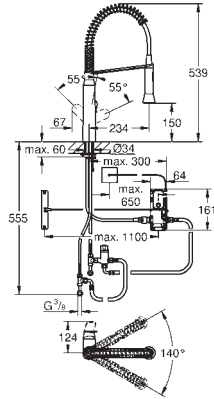

GROHE FOOTCONTROL

Ref. No.

Colour

Price netto (€)

30 312 000
30 312 DC0

chrome
supersteel

997.00
1,200.00

K7 Foot Control
Electronic single-lever sink mixer 1/2"
medium spout

Foot control: activation of water via contact with sensor
battery supply 6 V lithium-battery, type CR-P2
CE approved
solenoid valve
fixed value mixing valve
automatically safety stop after 60 sec. (factory set)
type of protection IP 44
GROHE SilkMove 35 mm ceramic cartridge
professional spray
diverter: mousseur/**SpeedClean** shower jet
automatic return to mousseur
adjustable flow rate limiter
swivel tubular spout
swivel area 360°
protected against backflow
flexible connection hoses
rapid installation system