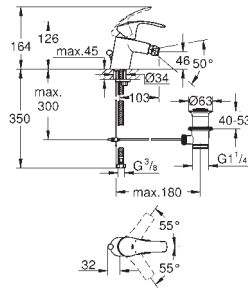

32 929 002 **chrome** **93.00**

Eurosmart
Single-lever bidet mixer 1/2"
S-Size
single hole installation
metal lever
GROHE SilkMove 35 mm ceramic cartridge
adjustable flow rate limiter
with temperature limiter
GROHE StarLight chrome finish
GROHE EcoJoy mousseur 5.7 l/min
GROHE QuickFix rapid installation system
with ball joint
pop-up waste set 1 1/4"
flexible connection hoses