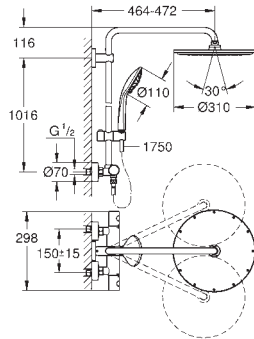

GROHE EUPHORIA SYSTEM

Ref. No. Colour Price netto (€)

26 075 000	chrome	827.00
26 075 DC0	supersteel	1,210.00
26 075 BE0	polished nickel	1,020.00
26 075 EN0	brushed nickel	1,020.00
26 075 GL0	cool sunrise	1,020.00
26 075 GN0	brushed cool sunrise	1,020.00
26 075 DA0	warm sunset	1,020.00
26 075 DL0	brushed warm sunset	1,020.00
26 075 A00	hard graphite	1,020.00
26 075 AL0	brushed hard graphite	1,020.00

Euphoria System 310

Shower system with thermostatic mixer for wall mounting

consisting of:

horizontal swivable 450 mm shower arm

exposed thermostat with

Aquadimmer function

allows change between:

metal head shower Rainshower Cosmopolitan 310 (27 477 000)

spray pattern: Rain

with ball joint

rotation angle $\pm 15^\circ$

hand shower Euphoria 110 Massage (27 221 000)

adjustable in height with gliding element

Silverflex shower hose 1750 mm (28 388 000)

GROHE TurboStat compact cartridge

with wax thermoelement

GROHE SafeStop at 38°C

GROHE SafeStop Plus optional temperature limiter at 43°C included

GROHE DreamSpray perfect spray pattern

GROHE StarLight chrome finish

Inner WaterGuide for a longer life

SpeedClean anti-lime system

Twistfree to prevent hose from twisting

GROHE MetalGrip ergonomically shaped metal handles

suitable for instantaneous heaters

from 18 kW/h

minimum flow rate 7 l/min.

min. recommended pressure 1.0 bar

optional upgrade: **GROHE EasyReach** tray (26 362)

new