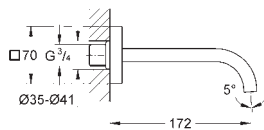

13 264 000 **chrome** **259.00**

Allure
Bath spout 3/4"
wall mounted
GROHE StarLight chrome finish
projection 172 mm
mousseur
min. recommended pressure 1.0 bar