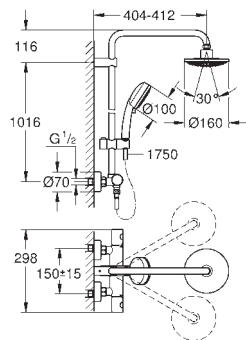

Twistfree to prevent hose from twisting

suitable for instantaneous heaters

from 18 kW/h

minimum flow rate 7 l/min.

optional upgrade: **GROHE EasyReach** tray (26 362)

GROHE NEW TEMPESTA SYSTEM

Ref. No.

Colour