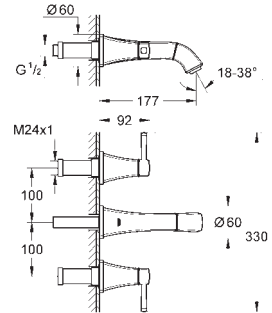

20 414 000 chrome 402.00
20 414 IGO chrome/gold 522.00

Grandera
Three-hole basin mixer 1/2"
S-Size
wall mounted
set for final installation for 29 025 000
without concealed body
valves hot/cold with ceramic headparts 1/2" - 90°
GROHE StarLight chrome finish
GROHE EcoJoy technology for less water and perfect flow
GROHE AquaGuide adjustable mousseur 5.7 l/min
centre distance 200 mm
projection 177 mm

20 415 000 chrome 445.00
20 415 IGO chrome/gold 579.00
20 415 DAO warm sunset 555.00
ditto, projection 234 mm