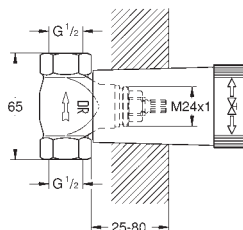

Concealed stop-valve, 1/2"
pre-assembled headpart 1/2"
short spindle, protection sleeve
threaded union 1/2", DR-brass

29 802 000 chrome 45.00

ditto, 3/4", pre-assembled headpart 3/4", thread union 3/4"

29 805 000 chrome 65.00

ditto, 1", pre-assembled headpart 1", thread union 1"

29 801 000 chrome 24.00