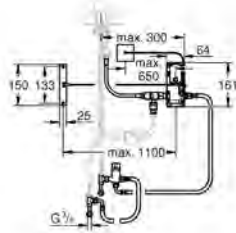

30 309 000

chrome

337.00

FootControl
Retro-fit set

Foot control: activation of water via contact with sensor
battery supply 6 V lithium-battery, type CR-P2
CE approved
solenoid valve
fixed value mixing valve
automatically safety stop after 60 sec. (factory set)
type of protection IP 44
upgrade set for GROHE pull-out kitchen faucets