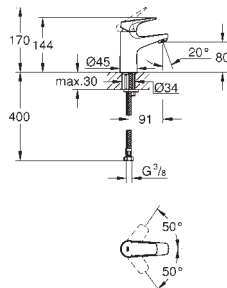

23 752 000 **chrome** **61.00**
BauFlow
Single-lever basin mixer 1/2"
S-Size
single hole installation
metal lever
GROHE Longlife 28 mm ceramic cartridge
GROHE StarLight chrome finish
GROHE EcoJoy mousseur 5.7 l/min
rapid installation system
smooth body
flexible connection hoses