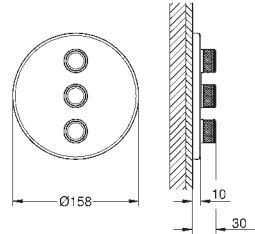

Grotherm SmartControl

Triple volume control trim

set for final installation for

GROHE Rapido SmartBox 35 600 000/35 601 000

metal wall escutcheon with **GROHE QuickFix**
(covered escutcheon and shaft sealing, covered
fixing), retroactively 6° adjustable

10 mm thin profile escutcheon

GROHE StarLight chrome finish

GROHE SmartControl push for ON-OFF, turn for
volume adjustment from EcoJoy to full flow, exchangeable symbols

multiple outlets can be run simultaneously

without roughing-in-set

flow performance:

outlet D = 28 l/min

outlet E = 28 l/min

outlet A = 28 l/min

outlet D+E+A = 65 l/min

29 150 LS0

moon white

548.00