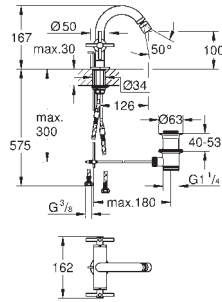

24 027 003 **chrome** *
24 027 DC3 **supersteel** *
24 027 AL3 **brushed hard graphite** *

Atrio Single-hole bidet mixer 1/2"
M-Size
ceramic headparts 1/2", 90°
GROHE StarLight chrome finish
rapid installation system
ball-joint mousseur
bow spout
pop-up waste set 1 1/4"
flexible connection hoses
with cross handles
Two different sets of caps included. One set with „H“ and „C“ marking, one set without marking.

new