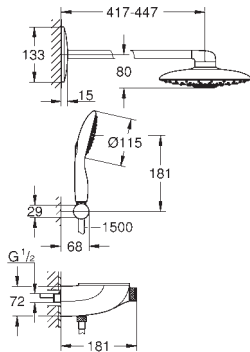

GROHE RAINSHOWER SYSTEM SMARTCONTROL

Ref. No.

Colour

Price netto (€)

26 443 000

chrome

1,280.00

Rainshower System SmartControl 360 DUO
Combi shower system with thermostat, exposed/concealed

consisting of:

exposed/concealed SmartControl thermostat
allows change between:

head shower Rainshower 360 DUO with horizontal
450 mm shower arm, spray plate chrome
GROHE PureRain/GROHE Rain O² spray* and TrioMassage
hand shower Power&Soul 115, spray plate white (27 671 LS0)
hand shower wall holder (27 055 000)
Silverflex shower hose 1.500 mm (28 364)
minimum flow rate 10 l/min.

GROHE DreamSpray perfect spray pattern

GROHE StarLight chrome finish

GROHE CoolTouch no risk of scalding

GROHE TurboStat compact cartridge

with wax thermoelement

GROHE EcoJoy technology for less water and perfect flow

GROHE SafeStop at 38°C

GROHE SafeStop Plus optional temperature limiter at 43°C included

GROHE SmartControl push for ON-OFF, turn for

volume adjustment from EcoJoy to full flow

GROHE EasyReach shower tray

SpeedClean anti-lime system

Inner WaterGuide for a longer life

Twistfree to prevent hose from twisting

requires rough-in set 26 264 001 and concealed unit

26 449 000 – all to be ordered separately

* to be decided at first installation; factory default
setting: GROHE PureRain