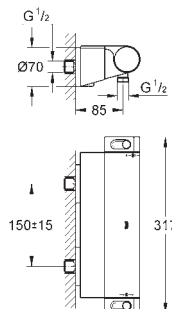

covered S-unions, CoolTouch escutcheons with wall sealing

GROHE EasyReach shower tray

removable for easy cleaning

chrome

min. recommended pressure 1.0 bar

GROHE EcoJoy technology for less water and perfect flow