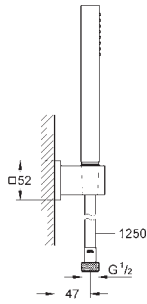

Ref. No. Colour Price netto (€)

27 703 000 chrome 82.00

**Euphoria Cube Stick
Wall holder set 1 spray**
consisting of:
hand shower (27 699 000)
wall shower holder (27 693 000)
Silverflex shower hose 1 250 mm (28 362)
GROHE EcoJoy 9,5 l/min flow limiter
GROHE DreamSpray perfect spray pattern
GROHE StarLight chrome finish
SpeedClean anti-lime system
Inner WaterGuide for a longer life
Twistfree to prevent hose from twisting
suitable for instantaneous heater
min. recommended pressure 1.0 bar

27 702 000 chrome 82.00
ditto, with non-restricted flow