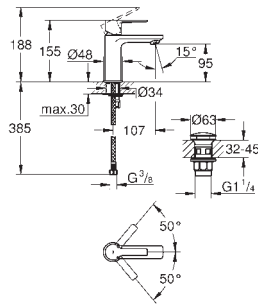

23 791 001 **chrome** **177.00**
23 791 DC1 **supersteel** **230.00**

Lineare
Single-lever basin mixer 1/2"
XS-Size
single hole installation
metal lever
GROHE SilkMove 28 mm ceramic cartridge
with temperature limiter
GROHE StarLight chrome finish
GROHE EcoJoy SpeedClean mousseur 5.7 l/min
GROHE QuickFix Plus installation system
smooth body with push-open pop-up waste set 1 1/4"
flexible connection hoses