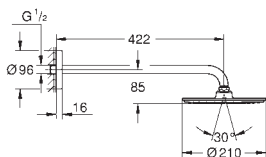

GROHE HEAD AND SIDE SHOWERS

Ref. No. Colour Price netto (€)

26 171 LS0 moon white/chrome 525.00

Rainshower Cosmopolitan 210
Head shower set 422 mm, 1 spray
consisting of:
Rainshower Cosmopolitan 210 metal head shower,
spray plate white (28 368 LS0)
1 spray:
Rain
Rainshower shower arm 422 mm, escutcheon
white (26 146 LS0)
GROHE DreamSpray perfect spray pattern
GROHE StarLight chrome finish
SpeedClean anti-lime system
DropStop no afterdripping from the horizontal
shower head after closing the valve
suitable for instantaneous heater
starting at 0.5 bar flow pressure

26 052 000 chrome 361.00