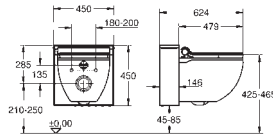

black front

GROHE SENSIA IGS

Ref. No. Colour Price netto (€)

39 112 001 chrome 260.00

Rapid SL for GROHE Sensia shower WCs
flushing cistern GD 2 with connections for GROHE Sensia shower toilets (Sensia IGS/Sensia Arena)