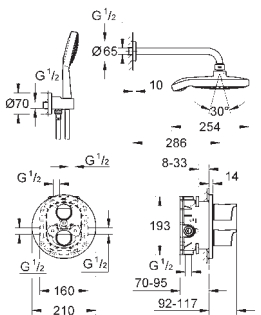

Grotherm 2000
Perfect shower set with Power&Soul Cosmopolitan 190
consisting of:
with integrated 2-way diverter (19 355 001)
GROHE Rapido T thermostatic mixer for concealed installation (35 500 000)
Power&Soul Cosmopolitan head shower (27 764 000)
shower arm (28 576 000)
hand shower Power&Soul Cosmopolitan 115 (27 660 000)
wall connection elbow with integrated hand shower holder (28 628 000)
Silverflex shower hose 1.500 mm (28 364)
min. recommended pressure 1.0 bar