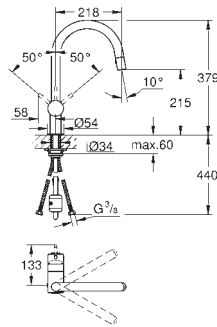

KITCHEN
FITTINGS

GROHE MINTA / MINTA TOUCH

Ref. No.

Colour

Price netto (€)

30 348 000

chrome

*