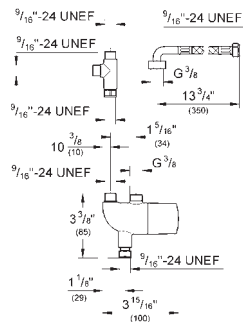

34 507 000

chrome

195.00

Grotherm Micro

Thermostatic scalding protection

temperature adjustment 15-43° C (± 2° C)
thermal disinfection without re-adjustment of temperature
GROHE TurboStat thermoelement
built-in non return valves
dirt strainers
with connection set and T piece
GROHE StarLight chrome finish
max. pressure differential 5:1
min. recommended pressure 1.0 bar