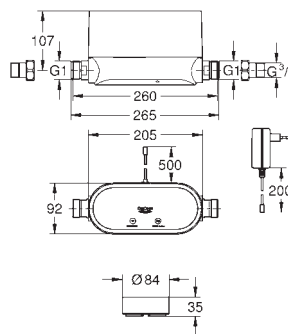

22 502 LN0

white

540.83

GROHE Sense kit Smart water controller + 3 x smart water sensor

consisting of:
Smart water controller for wireless LAN, mains powered, 230 V
3 x Smart water sensor
for wireless LAN, battery powered
customize settings via **GROHE Ondus App** for iOS and Android
status indication via LED light, buzzer and app
CE approved
wireless LAN 2.4 GHz
Made in Germany

1 x GROHE Sense Guard for wireless LAN, mains powered, 230 V

for one family houses
detects pipe breaks, micro leaks, frost and unusual water flow
automatic, manual or remote shut off function to limit water damage
senses flow rate and water pressure
measures system temperature to indicate frost risk
valve normally open - without electricity the solenoid valve opens
customize settings via **GROHE Ondus App** for iOS and Android
status indication via LED light, buzzer and app
for horizontal or vertical installation right after the water meter, cold water only
use of wall mounting set 22 501 000 recommended, sold separately including:

- 1 x water controller with 1" connection
- mounting nuts 3/4"
- extendable power cable 0.7 m length, plug type C

acoustic group I in accordance with DIN 4109

3 x GROHE Sense

for wireless LAN, battery powered
instant flooding alarm
senses room temperature
receive updates on temperature and humidity once a day
customize settings via **GROHE Ondus App** for iOS and Android
status indication via LED light, buzzer and app
for placement on a flat non-conductive surface
supports connections to wireless LAN protected by password of up to 32 characters in length
LongLife Battery: expected lifetime up to 4 years, depending on the use of the water sensor including:

- 1 x water sensor
- 3 x AAA batteries