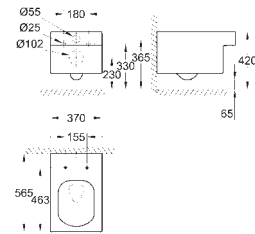

**Cube Ceramic
Hand rinse basin 45**

wall hung
1 hole punched
with overflow
455 x 350 mm
fine fire clay
PureGuard anti stick coating and anti bacterial glazing

new

39 244 00H

alpine white

*

**Cube Ceramic
Wall hung WC**