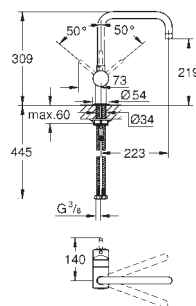

Minta
Single-lever sink mixer 1/2"
U - spout
single hole installation
GROHE StarLight finish
GROHE SilkMove 46 mm ceramic cartridge
adjustable flow rate limiter
selectable swivel area : 0° / 150° / 360°
swivel tubular spout
flexible connection hoses
rapid installation system
optional temperature limiter ref. no. 46 308 000

32 067 000

chrome

272.00