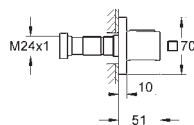

Grotherm F
Single volume control trim
for use with rough-in box 35 028 000 (1/2" connections) /
35 029 000 (1/2" NPT connections)
sold separately
GROHE StarLight chrome finish
metal handle for volume control
metal wall escutcheon with hidden fixing and hidden sealing
for use with rough-in valve (35 029)

35 028 000 chrome 132.00
GROHE Rapido C rough-in box for single volume control