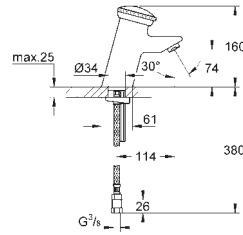

GROHE CONTROMIX

Ref. No.

Colour

Price netto (€)

36 109 000

chrome

483.00

Contromix Public
Self-closing basin mixer 1/2"
with mixing device
GROHE StarLight chrome finish
economy stop function
temperature limiter
flow time adjustable
5-40 sec.
flexible connection hoses
non-return valve
dirt strainer
min. recommended pressure 1.2 bar