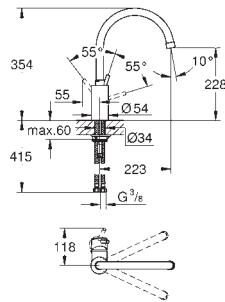

32 661 001 chrome 203.00
32 661 DC1 supersteel 248.00

Concetto
Single-lever sink mixer 1/2"
high spout
single hole installation
GROHE StarLight finish
GROHE SilkMove 35 mm ceramic cartridge
adjustable flow rate limiter
swivel tubular spout
selectable swivel area : 0° / 150° / 360°
mousseur
flexible connection hoses
rapid installation system