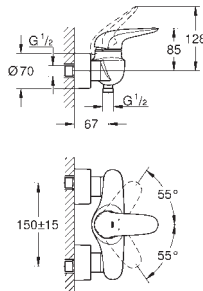

23 722 LS3 **moon white/chrome** 157.00

Eurostyle
Single-lever shower mixer 1/2"
wall mounted
solid metal lever
GROHE SilkMove 35 mm ceramic cartridge
with temperature limiter
GROHE StarLight chrome finish
adjustable flow rate limiter
shower outlet 1/2" with integrated non-return valve
covered S-unions
metal wall escutcheons
protected against backflow