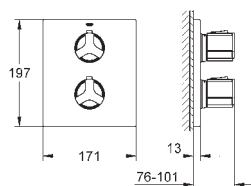

32 147 000 **chrome** 415.00

Allure Single-lever bidet mixer 1/2" M-Size
single hole installation
GROHE SilkMove 28 mm ceramic cartridge
GROHE StarLight chrome finish
rapid installation system
ball-joint mousseur
pop-up waste set 1 1/4"
flexible connection hoses