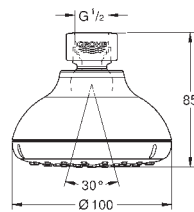

New Tempesta 100

Head shower 4 sprays

GROHE Rain O², Rain, Massage, Jet
ball joint ± 15° rotatable

connection thread 1/2"

GROHE EcoJoy 6.6 l/min flow limiter

GROHE DreamSpray perfect spray pattern

GROHE StarLight chrome finish

SpeedClean anti-lime system

Inner WaterGuide for a longer life

suitable for instantaneous heater

max. flow rate 1.75 gpm (6.6 l/min)

min. recommended pressure 1.0 bar

27 606 001

chrome

*

ditto, with 9.5 l/min flow limiter

new