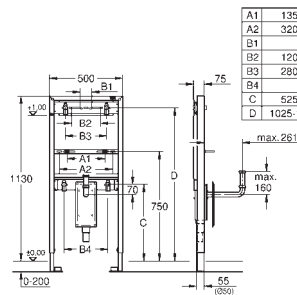

GROHE RAPID SL FOR THE DISABLED

Ref. No.

Colour

Price netto (€)

39 142 000

chrome

229.00

Radio transmitter

for WC receiver module 39 141 000, 38 759 SD0
frequency 868.4 MHz
with option for Dual Flush
can be integrated into a standard electricity box
(measurements according to DIN 49073)
CE approved

38 625 001

chrome

282.00

Rapid SL for wash basin

for single hole installation or
wall mounted fittings

1.13 m installation height

with concealed trap
Ø 50 mm

for on-the-wall installations or studded walls
powder coated steel frame, self-supporting
for dry-cladding, completely pre-assembled
with fixed connections

single installation or fitting to a rail
quick adjustment, lockable
fixing material

TÜV approved
wash basin fixing bolts M10 with
fixing device for ceramic
variable distance of fixing bolts

2 noise protected fitting connections 1/2"
concealed syphon

for concealed wall installation
including wall plate, stainless steel
including adjustable brass outlet bend

chrome plated

height adjustable

without accessories for on-the-wall installation