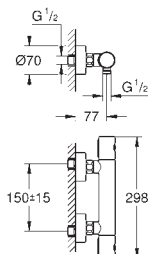

GROHE GROHTHERM 1000 COSMOPOLITAN M

Ref. No.

Colour

Price netto (€)

34 065 002	chrome	256.00
34 065 DC2	supersteel	301.00
34 065 EN2	brushed nickel	306.00
34 065 GL2	cool sunrise	306.00
34 065 GN2	brushed cool sunrise	306.00
34 065 DA2	warm sunset	306.00
34 065 DL2	brushed warm sunset	306.00
34 065 A02	hard graphite	306.00
34 065 AL2	brushed hard graphite	306.00

Grotherm 1000 Cosmopolitan M Thermostatic shower mixer 1/2"

wall mounted

GROHE StarLight chrome finish

GROHE MetalGrip ergonomically shaped metal handles

GROHE SafeStop at 38°C

GROHE SafeStop Plus optional temperature limiter at 43°C included

GROHE TurboStat compact cartridge

with wax thermoelement

integrated mixed water shut off

volume handle with **GROHE EcoButton** (economy

button with individually adjustable economy stop)

ceramic headpart 1/2", 180°

shower bottom outlet 1/2"

built-in non return valves

dirt strainers

protected against backflow

S-unions

metal escutcheon

min. recommended pressure 1.0 bar

GROHE EcoJoy technology for less water and perfect flow

34 215 002

chrome

300.00

Grotherm 1000 Cosmopolitan M

Thermostatic bath mixer 1/2"

wall mounted

GROHE StarLight chrome finish

GROHE MetalGrip ergonomically shaped metal handles

GROHE SafeStop at 38°C

GROHE SafeStop Plus optional temperature limiter at 43°C included

GROHE TurboStat compact cartridge

with wax thermoelement

integrated mixed water shut off

automatic diverter: bath/shower

volume handle with **GROHE EcoButton** (economy

button with individually adjustable economy stop)

ceramic headpart 1/2", 180°

shower bottom outlet 1/2"

mousseur

built-in non return valves

dirt strainers

protected against backflow

S-unions

metal escutcheon

min. recommended pressure 1.0 bar

GROHE EcoJoy technology for less water and perfect flow