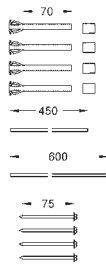

Extension set 70 mm
for wall plates/actuators for flushing
cistern GD 2, 6 - 9 l
with pneumatic discharge valve