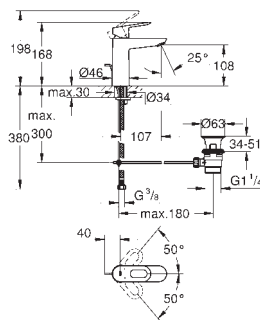

23 762 000 **chrome** **80.00**
BauLoop
Single-lever basin mixer 1/2"
M-Size
single hole installation
metal lever
GROHE Longlife 28 mm ceramic cartridge
GROHE StarLight chrome finish
GROHE EcoJoy mousseur 5.7 l/min
rapid installation system
plastic pop-up waste set 1 1/4"
flexible connection hoses