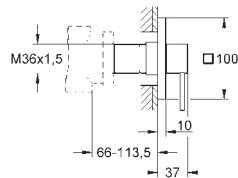

19 590 000 **chrome** **195.00**

Allure
5-way diverter
set for final installation for 29 033
without concealed body
bayonet union escutcheon
installation depth infinitely adjustable
66 - 113 mm
only for use with concealed body
GROHE StarLight chrome finish