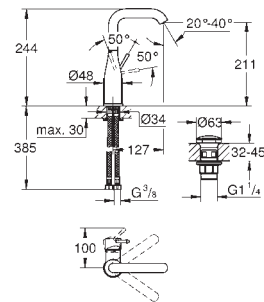

23 799 001 **chrome** 173.00

Essence
Single-lever basin mixer 1/2"
L-Size
single hole installation
metal lever
GROHE SilkMove 28 mm ceramic cartridge
with temperature limiter
GROHE StarLight chrome finish
GROHE EcoJoy mousseur 5.7 l/min
GROHE AquaGuide adjustable mousseur
GROHE QuickFix Plus installation system
swivel spout with mousseur and stop limiter
smooth body
waste-set with push-open plug
flexible connection hoses
min. recommended pressure 1.0 bar