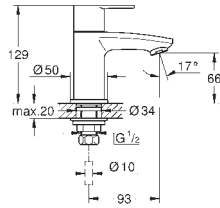

Price netto (€)

23 039 002

chrome

96.00

**Eurostyle Cosmopolitan
Pillar tap
XS-Size**

single hole installation

metal lever

ceramic headpart 1/2", 90°