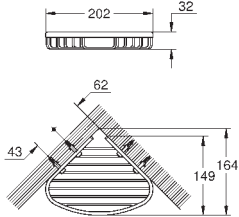

GROHE BAUCOSMOPOLITAN

Ref. No.

Colour

Price netto (€)

40 664 001

chrome

35.83

BauCosmopolitan
Filling basket, small