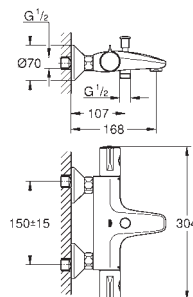

Grotherm 800
Thermostatic bath mixer 1/2"
Attention: reversed thermoelement for changed water ways
wall mounted
GROHE StarLight chrome finish
GROHE SafeStop at 38°C
GROHE SafeStop Plus optional temperature limiter at 43°C included
GROHE TurboStat compact cartridge
with wax thermoelement
integrated mixed water shut off
automatic diverter: bath/shower
volume handle with **GROHE EcoButton** (economy button with individually adjustable economy stop)
ceramic headpart 1/2", 180°
shower bottom outlet 1/2"
mousseur
built-in non return valves
dirt strainers
protected against backflow
S-unions
metal escutcheon
min. recommended pressure 1.0 bar
GROHE EcoJoy technology for less water and perfect flow