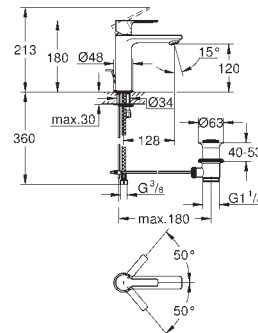

32 114 001 **chrome** **188.00**
32 114 DC1 **supersteel** **245.00**

Lineare
Single-lever basin mixer 1/2"
S-Size
single hole installation
metal lever
GROHE SilkMove 28 mm ceramic cartridge
with temperature limiter
GROHE StarLight chrome finish
GROHE EcoJoy SpeedClean mousseur 5.7 l/min
GROHE QuickFix Plus installation system
pop-up waste set 1 1/4"
flexible connection hoses