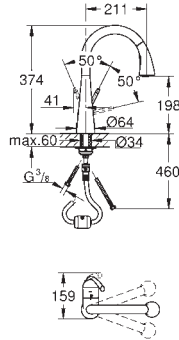

Zedra
Single-lever sink mixer 1/2"
single hole installation
GROHE StarLight finish
GROHE SilkMove 46 mm ceramic cartridge
pull-out dual spray control -
switches back and forth between
regular flow and spray
diverter: mousseur/**SpeedClean** shower jet
automatic return to mousseur
adjustable flow rate limiter
swivel tubular spout
swivel area 360°
integrated non-return valve
protected against backflow
flexible connection hoses
rapid installation system
min. recommended pressure 1.0 bar

32 553 000 chrome 425.00
32 553 SD0 stainless steel 616.00