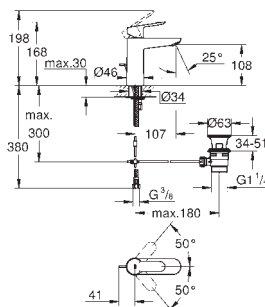

23 758 000 chrome 80.00

BauEdge
Single-lever basin mixer 1/2"
M-Size
single hole installation
metal lever
GROHE Longlife 28 mm ceramic cartridge
GROHE StarLight chrome finish
GROHE EcoJoy mousseur 5.7 l/min
rapid installation system
plastic pop-up waste set 1 1/4"
flexible connection hoses