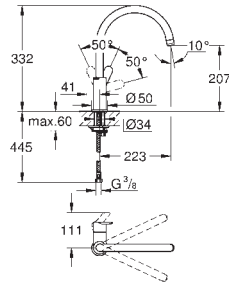

31 367 000 **chrome** **100.00**
BauEdge
Single-lever sink mixer 1/2"
high spout
single hole installation
GROHE StarLight chrome finish
GROHE Longlife 28 mm ceramic cartridge
spout with mousseur
swivel tubular spout
swivel area 360°
flexible connection hoses
rapid installation system
min. recommended pressure 1.0 bar