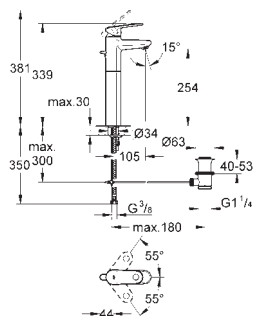

Ref. No. Colour Price netto (€)

32 618 002 chrome 258.00

Europlus
Single-lever basin mixer 1/2"
XL-Size
single hole installation
metal lever
for free-standing basins
GROHE SilkMove 35 mm ceramic cartridge
adjustable flow rate limiter
adjustable minimum flow rate
approx. 2.5 l/min
temperature limiter
GROHE StarLight chrome finish
GROHE QuickFixPlus installation
system with centering support
SpeedClean mousseur
pop-up waste set 1 1/4"
flexible connection hoses
certificate applied for