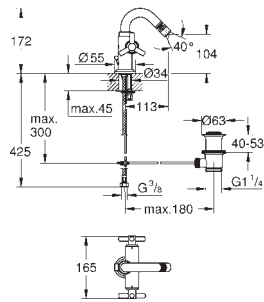

24 027 000

chrome

459.00

Atrio
Single-hole bidet mixer 1/2"
M-Size

ceramic headparts 1/2", 90°
GROHE StarLight chrome finish
rapid installation system
ball-joint mousseur
bow spout
pop-up waste set 1 1/4"
flexible connection hoses
with Ypsilon handle