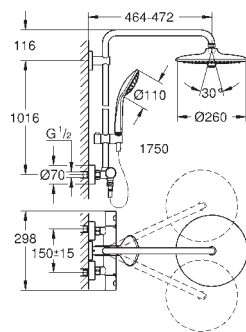

optional upgrade: **GROHE EasyReach** tray (26 362)

new

27 296 002	chrome	484.00
------------	--------	--------

Euphoria System 260

Shower system with thermostat for wall mounting

consisting of:

horizontal swivable 450 mm shower arm