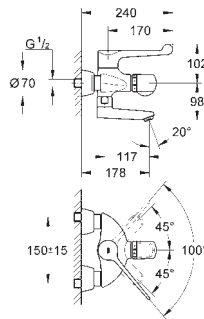

34 019 000

chrome

945.00

Grotherm Ergomix
Thermostatic basin mixer 1/2"
for elbow lever action
wall mounted
metal lever 170 mm
swivel area 100°
metal stop
Ceramic headpart 1/2"
wax thermoelement
temperature scale handle with
pre-adjustable safety stop between
35°C and 45°C
arrangement to make the thermal
disinfection easier
swivel cast spout
laminar flow straightener 9 l/min.
lockable stop ring
built-in non return valves
dirt strainers
projection 178 mm
covered S-unions
GROHE StarLight chrome finish