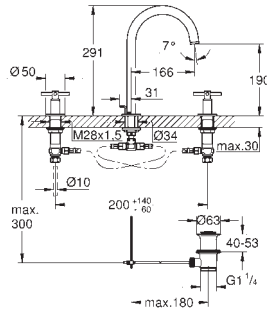

20 008 003
20 008 DC3
20 008 AL3

chrome *
supersteel *
brushed hard graphite *

Atrio
Three-hole basin mixer 1/2"
M-Size

ceramic headparts 1/2", 90°
GROHE StarLight chrome finish
GROHE EcoJoy 5.7 l/min laminar mousseur
swivel tubular spout
with mousseur and stop limiter
pop-up waste set 1 1/4"
pressure-proof, flexible connection hoses
between spout and side valves
with cross handles
Two different sets of caps included. One set with „H“ and „C“ marking, one set without marking.

new