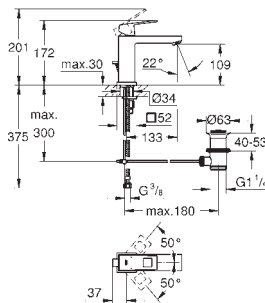

23 445 000 **chrome** **221.00**
Eurocube
Single-lever basin mixer 1/2"
M-Size
single hole installation
metal lever
GROHE SilkMove 28 mm ceramic cartridge
with temperature limiter
GROHE StarLight chrome finish
GROHE EcoJoy SpeedClean mousseur 5.7 l/min
GROHE QuickFix Plus installation system
pop-up waste set 1 1/4"
flexible connection hoses
min. recommended pressure 1.0 bar