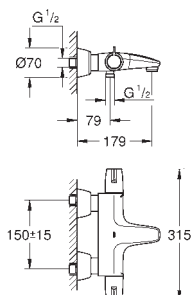

Grotherm Special
Thermostatic bath mixer 1/2"
wall mounted
ergonomic handles
Aquadimmer handle with multiple function
flow control
integrated mixed water shut off
diverter bath/shower
GROHE TurboStat compact cartridge
with wax thermoelement
Temperature scale handle with
pre-adjustable safety stop between
35°C and 43°C
easy thermal disinfection via optional key 47 994 000
shower bottom outlet 1/2"
with integrated non return-valve
metal temperature safety stop
laminar mousseur
dirt strainers
with S-unions and with covers
GROHE Quickfix for fast exchange of
non return valves in connections
100% GROHE CoolTouch consisting of safety
housing + S-unions with CoolTouch escutcheons
GROHE StarLight chrome finish
GROHE SafetyPlus

34 681 000

chrome

338.00