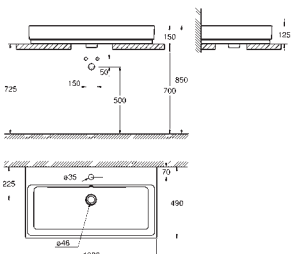

alpine white

*

**Cube Ceramic
Wash basin 50**

wall hung
1 hole punched, 2 holes pre-punched
with overflow
500 x 490 mm

fine fire clay
PureGuard anti stick coating and anti bacterial glazing

new

39 475 00H

alpine white