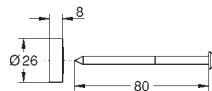

26 385 000

chrome

14.00

**Rainshower SmartControl
Compensation disc**

for Rainshower SmartControl systems
26 250, 26 361, 26 379
stackable