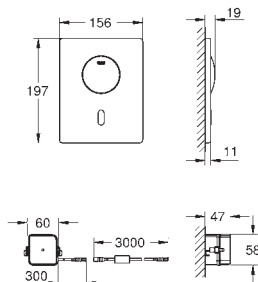

Tectron Skate Bluetooth
Infra-red electronic for WC
for flushing cistern GD 2
with transformer 100-240 V AC, 50-60 Hz, 6.75 V DC
with infrared sensor and Bluetooth module for
bi-directional communication for monitoring,
configuration and service purpose
with additional manual actuation
GROHE StarLight finish
front plate 156 x 197 mm
servo motor
with Bluetooth 4.0* for wireless data communication
for Apple** and Android devices
Bluetooth range (max. 10 m) varies depending on used
materials and walls between transmitter and receiver
monitoring
password protected products
app detects all Bluetooth products in range
auto flush cycles and timing last auto flush
usage per day / 30 days
configuration
detection range and shut off delay
auto flush
cleaning mode
2 on/off timers
identification by name
service
send and save 3 profiles
reset to factory or user settings
hard and software version
CE approved