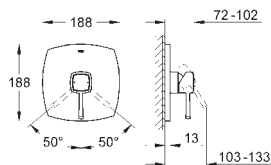

19 932 000 chrome 301.00
19 932 IGO chrome/gold 392.00

Grandera
Single-lever shower mixer
set for final installation for
35 501 000
without concealed body
GROHE StarLight chrome finish
escutcheon- and shaft-sealing
metal escutcheon
covered fixing
min. recommended pressure 1.0 bar

35 501 000 chrome 100.00
GROHE Rapido E Universal single-lever mixer for concealed installation