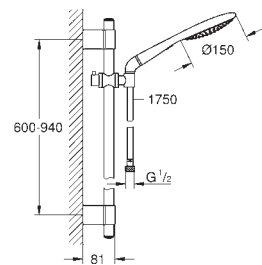

27 273 001 **chrome** 241.00

Rainshower Solo 150
Shower rail set 2 sprays
consisting of:
hand shower Solo (27 272)
shower rail, 900 mm (28 819)
with wall holders made of metal
Silverflex shower hose 1750 mm (28 388 000)
elbow adapter for the combination of hand showers with shower sets
GROHE DreamSpray perfect spray pattern
GROHE StarLight chrome finish
GROHE QuickFix Plus adjustable distance between brackets for adaption to existing drilling holes
SpeedClean anti-lime system
Inner WaterGuide for a longer life
Twistfree to prevent hose from twisting
suitable for instantaneous heater