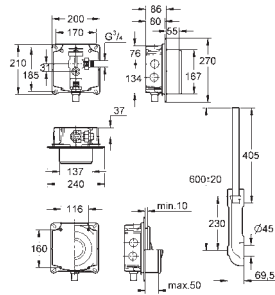

GROHE WC FLUSH VALVES

Ref. No.

Colour

Price netto (€)

37 153 000

chrome

261.00

Flush valve for WC
concealed installation
3/4"

stop valve
6 l flush

flow pressure range from 1.2 - 5.0 bar
with flow rate adjustment
box for concealed installation with
flush elbow
flush pipe adjustable in length
without wall plate/actuation
low noise (group I acc. to
German Noise Specification)