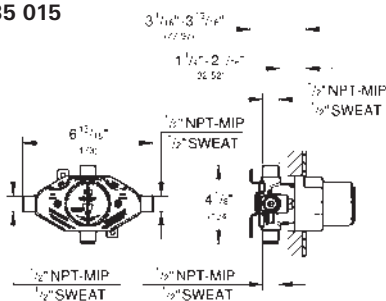

265° Comfort Range
Allows user to fine tune the perfect shower temperature

Blue Core Cartridge
The Blue Core Cartridge is proof of GROHE quality and allows plumbers to easily identify the cartridge

35 015