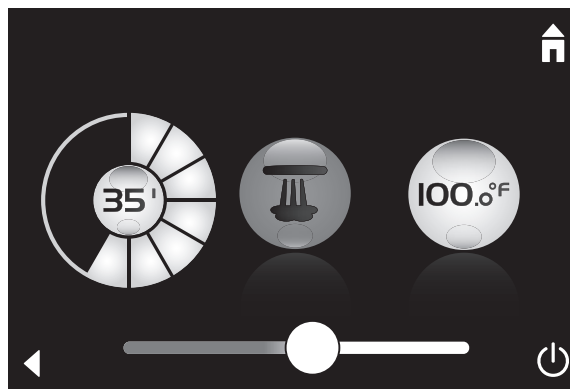

STEAM

Experience regeneration in its purest form with the GROHE steam modules. Gentle steam not only enhances our sense of emotional well-being, but also has a positive effect on the entire body. It opens the pores, detoxifies the body, hydrates the skin, and helps the muscles to relax.

NEW: Pure essential oils may be added to the steam outlet to enrich the mist providing an all-embracing aroma and a truly relaxing experience.