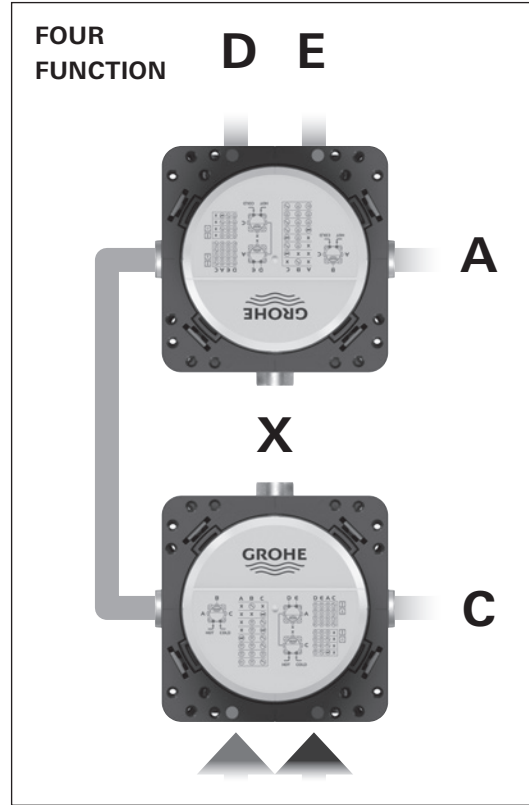

FLOW RATES

	Outlet	Flow Rate*	
Single Function 	B or C	7.7 gpm	29 L/min.
Dual Function 	B C B+C	6.3 gpm 6.9 gpm 7.7 gpm	24 L/min. 26 L/min. 29 L/min.
Triple Function 	A B C A+B B+C	6.1 gpm 7.1 gpm 6.1 gpm 8.7 gpm 9.5 gpm	23 L/min. 27 L/min. 23 L/min. 33 L/min. 36 L/min.
Triple Volume Control 	D E A D+E+A	7.4 gpm 7.4 gpm 7.4 gpm 17.2 gpm	28 L/min. 28 L/min. 28 L/min. 65 L/min.

	Outlet	Flow Rate*	
Four Function 	D E A C	5.5 gpm 5.5 gpm 5.5 gpm 7.7 gpm	20.8 L/min. 20.8 L/min. 20.8 L/min. 29 L/min.
	D+E+A D+E+A+C To Valve Box	7.7 gpm 9.5 gpm 9.0 gpm	29 L/min. 36 L/min. 34 L/min.

*At 45 psi / 3 Bar, X = Cap Off Outlet