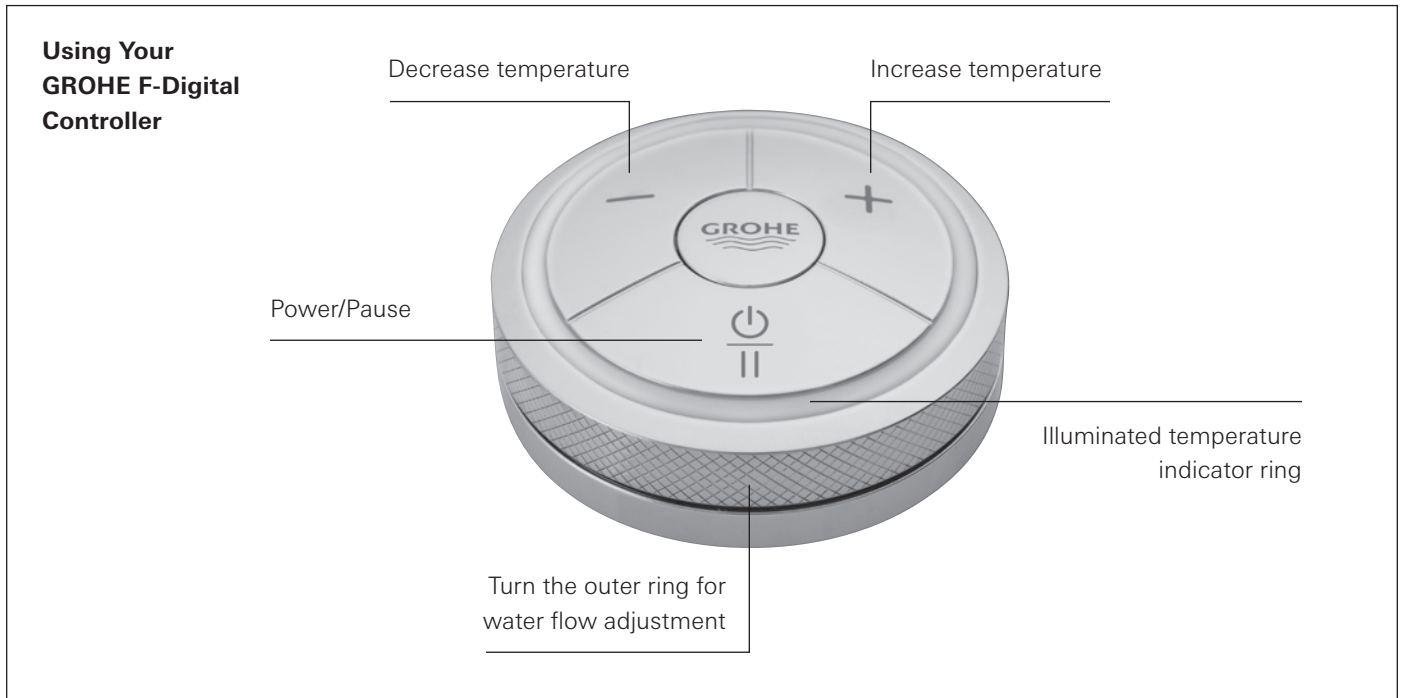

GROHE F-DIGITAL

EASY TO USE & INTUITIVE

Digital Shower Diverter
Pushing a button is all it takes to switch between the water outlets.

Select between water outlets - one at a time, one after the other or all simultaneously.

How Does It Work?
Radio signals from the digital controller send temperature and water volume changes to the thermostatic valve in the wall

GROHE EcoJoy™
Allows pausing the water flow. If pressed again within 30 seconds water flow restarts with the same flow rate and temperature.

Useful when shampooing - saving water and energy.

Memory Function
Pushing the Power/Pause Button for 2-4 seconds during the water supply, actual settings (temperature, flow rate, outlet) will be saved and recalled every time the faucet or shower is switched on again.

Warm-Up Mode
Pushing the Power/Pause Button for 2-4 seconds starts your shower in the Warm-Up Mode. Blue flashing lights indicate Warm-Up Active. When pre-set temperature is reached water supply stops automatically and the ring flashes blue again - now it is time to enter the shower area.

Activating the Warm-Up Mode on the remote controller placed outside of the shower make cold showers a thing of the past.