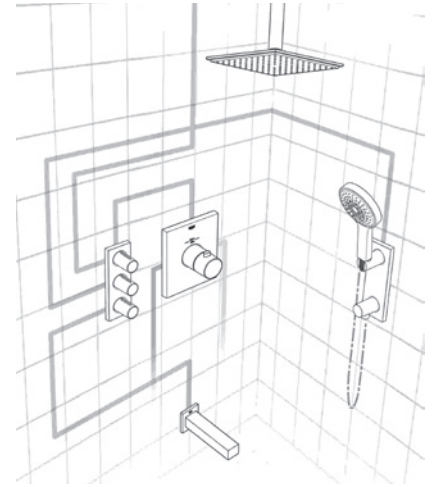

SHOWER KITS

	Product #	Colour/Description	Price
GrohTherm F Custom Shower Kit	★ 123155	GROHE StarLight® Chrome	$ 3,131

Kit Includes:

- Rainshower Allure shower head, 9" face (27 480 000)
  - Spray: Rain
  - Max. Flow Rate: 9.5 L/min (2.5 gpm)
- Rainshower 6" ceiling arm w/ square flange (27 486 000)
- GrohFlex Universal Rough-in Box (35 026 000)
  - 1/2" inlets and outlets
  - Integrated service stops
- GrohFlex GrohTherm F custom shower thermostat trim (27 620 000)
  - Includes control module and trim
  - Max. Flow Rate: 53 L/min (14 gpm) at 45 psi
- GrohTherm F volume control trim, triple (27 625 000)
- GrohTherm F volume control rough-in, Triple (35 032 000)
- GrohTherm F wall union with integrated hand shower holder (27 621 000)
- GrohTherm F wall union rough-in (35 035 000)
- Power&Soul Cosmopolitan hand shower (27 664 000)
  - Spray: GROHE Rain O², Rain, GROHE Bokoma Spray, Jet
  - Max. Flow Rate: 9.5 L/min (2.5 gpm)
- 59" Metal twist free hose (28 417 000)
- Eurocube 6 11/16" tub spout (13 305 000)