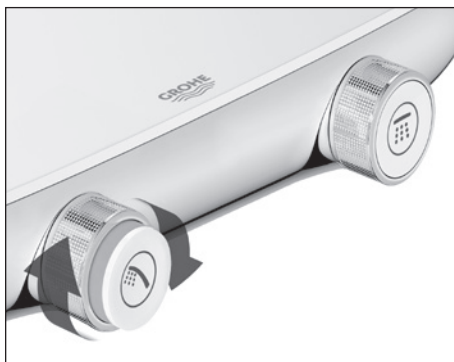

Turn to adjust the water volume gradually from Eco to Full Flow.