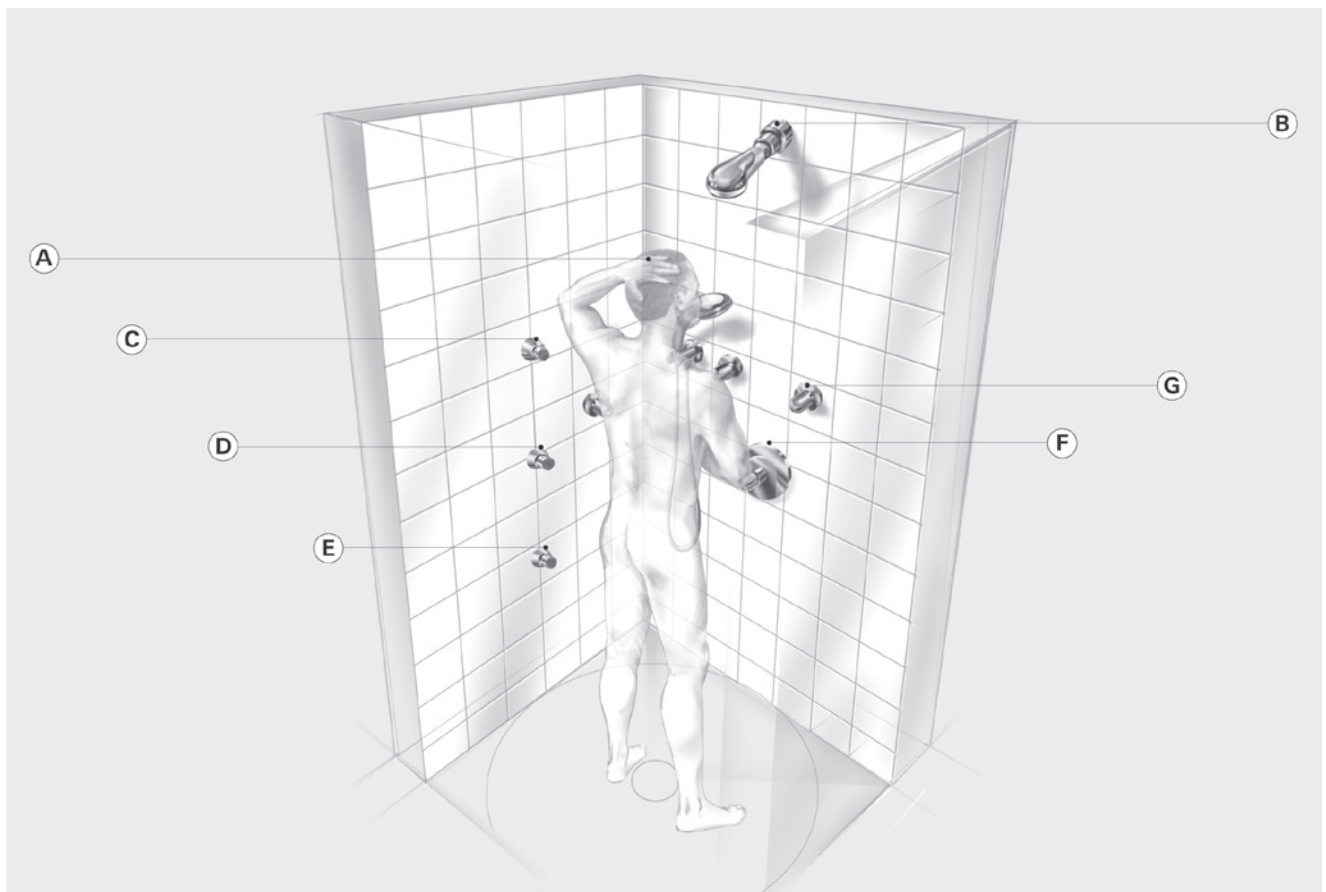

Ⓑ The shower head should be set at a level above the head of the tallest user but not out of reach for shorter users (excluding children). The reasons are simple: taller users should not have to duck or crouch to rinse their hair; shorter users need to be able to reach the shower head so that they can manually adjust the spray pattern of the head and the angle of the water flow.

Ⓒ The top body spray is normally set at shoulder or back height. It should not spray horizontally into a user's face or ears.

Ⓓ The middle body spray is normally set at waist or hip level.

Ⓔ The lowest body spray is normally set at thigh or knee height.

Note: Body sprays, no matter how many are installed, are intended, primarily, to have the entire body covered by water no matter which direction the user faces. Body sprays should be installed on a different wall from the shower head, whether facing it or perpendicular to it, so that the body sprays flow from a different angle from the shower head. Do not aim body sprays at the shower door.

Ⓕ The thermostatic temperature control valve should be set at approximately waist height and should be easily accessible.

Ⓖ Volume controls (the on/off valves) should be easily accessible to anyone using the shower, usually about waist high and slightly above the thermostat valve (depending on piping requirements).