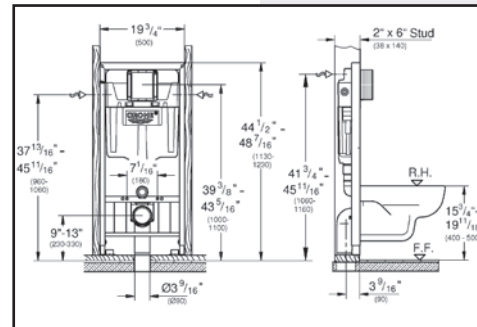

Rapid SL for Toilet
6" Cavity Flushing System
for 2x6 Wall Installation

- 19⁷/₁₆" overall width
- Maintenance accessible through front
- Pre-assembled powder-coated steel frame with in-wall tank
- 3.9 ft. installation height
- Bowl rim height adjustments 40 to 50 cm (15³/₄" to 19¹¹/₁₆")
- Dual flush – 3 L and 6 L (0.8 gpf and 1.6 gpf)
- Pneumatic discharge valve with stop feature
- Tank insulated to prevent condensation
- 1/2" water supply connection
- Low noise operation – meets strict European noise (DIN) standards
- Includes 2 fixing bolts for the toilet installation
- Drain outlet can be positioned vertically or horizontally
- For vertical and horizontal actuation plates, several to choose from (sold separately)
- CALGreen compliant

38 749 002