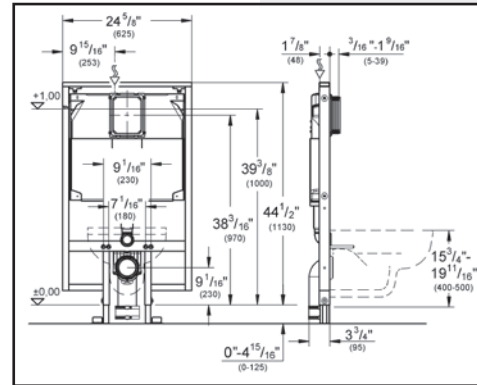

RAPID SL

Product #

Colour/Description

Price

Rapid SL for Toilet
4" Cavity Flushing System
for 2x4 Wall Installation

- 24⁵/₈" overall width
- Maintenance accessible through front plate
- Pre-assembled powder-coated steel frame with in-wall tank
- Dual flush technology – 3 L and 6 L (0.8 gpf and 1.6 gpf)
- Pneumatic discharge valve with stop feature
- Tank insulated to prevent condensation
- Low noise operation – meets strict European noise (DIN) standards
- Bowl rim height adjustments 40 to 50 cm (15³/₄" to 19¹¹/₁₆")
- Frame can be mounted in a 2 x 4 wall
- For vertical actuation plates only, several to choose from (sold separately)
- Drain outlet can only be positioned vertically
- 1/2" angle valve included with rapid installation
- 1/2" water supply connection
- Includes 2 fixing bolts for the toilet installation
- CALGreen compliant

38 996 000

$ 662

Rapid SL for Toilet
6" Cavity Flushing System
for 2x6 Wall Installation

- 19⁷/₁₆" overall width
- Maintenance accessible through front
- Pre-assembled powder-coated steel frame with in-wall tank
- 3.9 ft. installation height
- Bowl rim height adjustments 40 to 50 cm (15³/₄" to 19¹¹/₁₆")
- Dual flush – 3 L and 6 L (0.8 gpf and 1.6 gpf)
- Pneumatic discharge valve with stop feature
- Tank insulated to prevent condensation
- 1/2" water supply connection
- Low noise operation – meets strict European noise (DIN) standards
- Includes 2 fixing bolts for the toilet installation
- Drain outlet can be positioned vertically or horizontally
- For vertical and horizontal actuation plates, several to choose from (sold separately)
- CALGreen compliant

38 749 002

$ 602

Cast Iron Elbow

For use with 38 709 002 where cast iron discharge is required.

15 906 040

$151