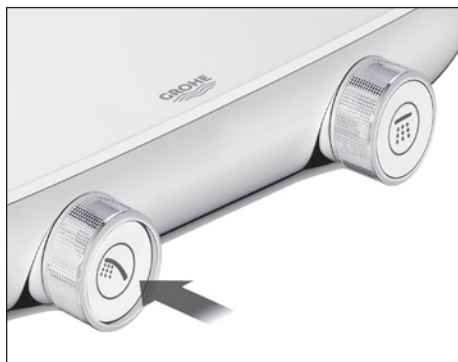

GROHE RAINSHOWER SMARTCONTROL SHOWER SYSTEM

XXL pleasure with 100% control.

You can enjoy your shower with intuitive flow control – revitalizing or relaxing, stimulating or soothing. With the exact desired temperature at all times.

GROHE CoolTouch®

No scalding on hot surfaces thanks to 100% GROHE CoolTouch®

XL EasyReach tray to store shampoo and soap

Easy cleaning and maintenance with removable tray

GROHE SafeStop®

Set for 38° C / 100° F

GROHE TurboStat®

GROHE TurboStat® ensures the water is always at the desired temperature

GROHE SmartControl

Push the button to start the shower

Push the button to start the shower.