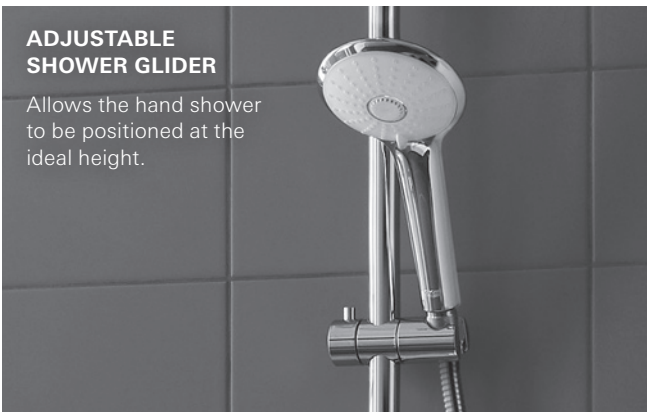

ADJUSTABLE SHOWER GLIDER

Allows the hand shower to be positioned at the ideal height.