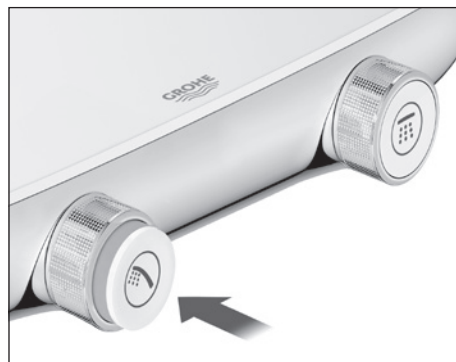

Push again to stop or pause the shower. The volume is now preset when you restart.