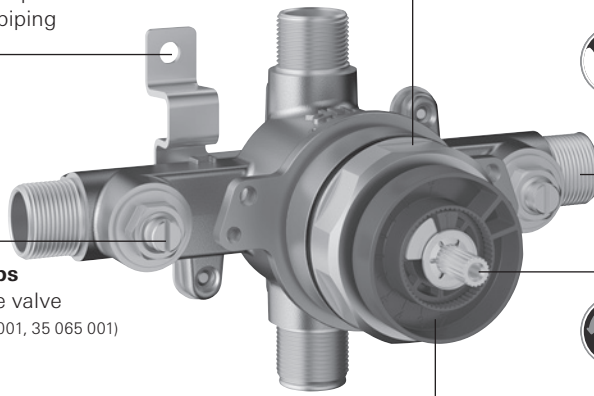

**Solid Brass Inlet Connections (PEX, Sweat, NPT)**  
Fast and easy installation without adapters for most common piping connection reducing leak points

**Integrated Service Stops**  
Ensure easy service at the valve  
(Available on 35 015 001, 35 064 001, 35 065 001)