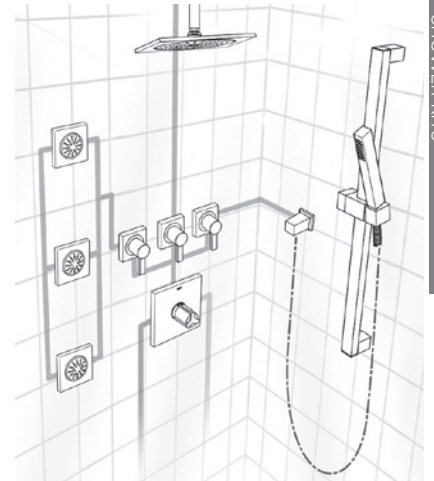

## SmartControl Square THM Dual Function Shower Kit

new

34 752 000

GROHE StarLight® Chrome

\$ 1,990

**Kit Includes:**

- Rainshower Allure 230 Shower Head (27 480 000)
  - Spray: GROHE PureRain
  - Max. Flow Rate: 9.5 L/min (2.5 gpm)
- Eurocube 6" Ceiling Shower Arm (27 712 000)
- GrohTherm SmartControl Dual Function Thermostatic Trim with Control Module (29 141 000)
- GrohTherm Rapido SmartBox (35 601 000)
- Euphoria Cube 24" shower set (27 891 000)
  - Euphoria Cube hand shower (27 888 000)
  - Spray: Non-adjustable normal spray
  - 24" Shower bar
  - 69" Metal hose (28 025)
  - Max. Flow Rate: 9.5 L/min (2.5 gpm)
- Allure Brilliant wall union with 1/2" NPT threads (27 708 000)