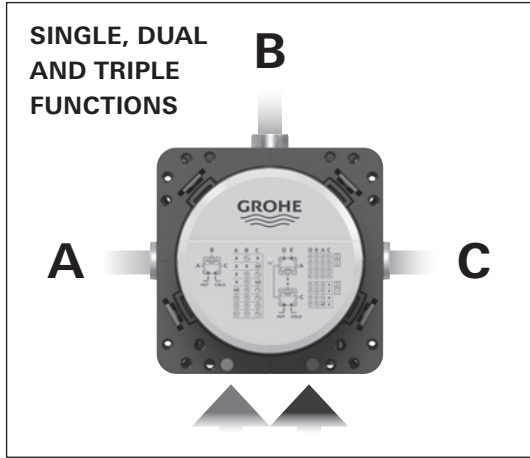

FLOW RATES

	Outlet	Flow Rate*	
Single Function 	B or C	7.7 gpm	29 L/min.
Dual Function 	B C B+C	6.3 gpm 6.9 gpm 7.7 gpm	24 L/min. 26 L/min. 29 L/min.
Triple Function 	A B C A+B B+C	6.1 gpm 7.1 gpm 6.1 gpm 8.7 gpm 9.5 gpm	23 L/min. 27 L/min. 23 L/min. 33 L/min. 36 L/min.
Triple Volume Control 	D E A D+E+A	7.4 gpm 7.4 gpm 7.4 gpm 17.2 gpm	28 L/min. 28 L/min. 28 L/min. 65 L/min.

	Outlet	Flow Rate*	
Four Function 	D E A C	5.5 gpm 5.5 gpm 5.5 gpm 7.7 gpm	20.8 L/min. 20.8 L/min. 20.8 L/min. 29 L/min.
	D+E+A D+E+A+C To Valve Box	7.7 gpm 9.5 gpm 9.0 gpm	29 L/min. 36 L/min. 34 L/min.

*At 45 psi / 3 Bar, X = Cap Off Outlet