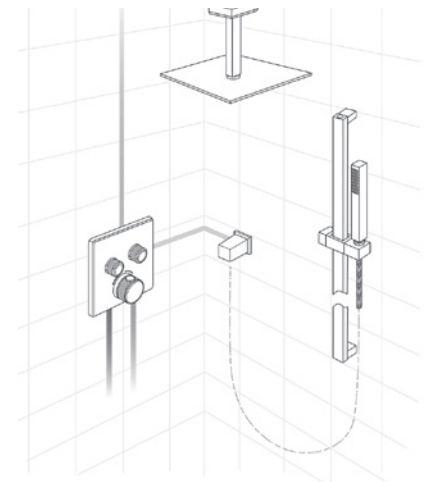

## SmartControl Square THM Dual Function Shower Kit

new

34 752 000

GROHE StarLight® Chrome

\$ 1,990

**Kit Includes:**

- Rainshower Allure 230 Shower Head (27 480 000)
  - Spray: GROHE PureRain
  - Max. Flow Rate: 9.5 L/min (2.5 gpm)
- Eurocube 6" Ceiling Shower Arm (27 712 000)
- GrohTherm SmartControl Dual Function Thermostatic Trim with Control Module (29 141 000)
- GrohTherm Rapido SmartBox (35 601 000)
- Euphoria Cube 24" shower set (27 891 000)
  - Euphoria Cube hand shower (27 888 000)
  - Spray: Non-adjustable normal spray
  - 24" Shower bar
  - 69" Metal hose (28 025)
  - Max. Flow Rate: 9.5 L/min (2.5 gpm)
- Allure Brilliant wall union with 1/2" NPT threads (27 708 000)