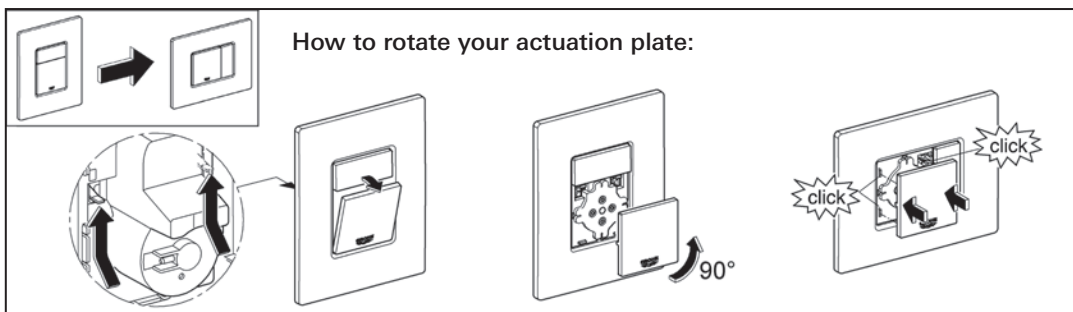

ACTUATION PLATES

		Product #	Colour/Description	Price
	Skate Cosmopolitan Actuation Plate • For dual flush • Vertical and horizontal installation • 6 1/4" x 7 3/4" (156mm x 197mm) • Made of ABS	★ 38 914 XM0 ♿	Leather, Tannin Red	$ 475
	Skate Cosmopolitan Actuation Plate • For dual flush • Vertical and horizontal installation • 6 1/4" x 7 3/4" (156mm x 197mm) • Made of ABS	★ 38 849 HP0 ★ 38 849 HR0 ♿	American Walnut, Chrome Macassar, Chrome	$ 330 330
	Skate Cosmopolitan Actuation Plate • For dual flush • Vertical and horizontal installation • 6 1/4" x 7 3/4" (156mm x 197mm) • Made with glass	38 845 KS0 38 845 LS0 ★ 38 845 MF0 38 916 0A0 ♿	Glass, Velvet Black Glass, Moon White Glass, Chrome DaVinci White Glass, Mirror Glass	$ 423 423 447 503

ACTUATION PLATES