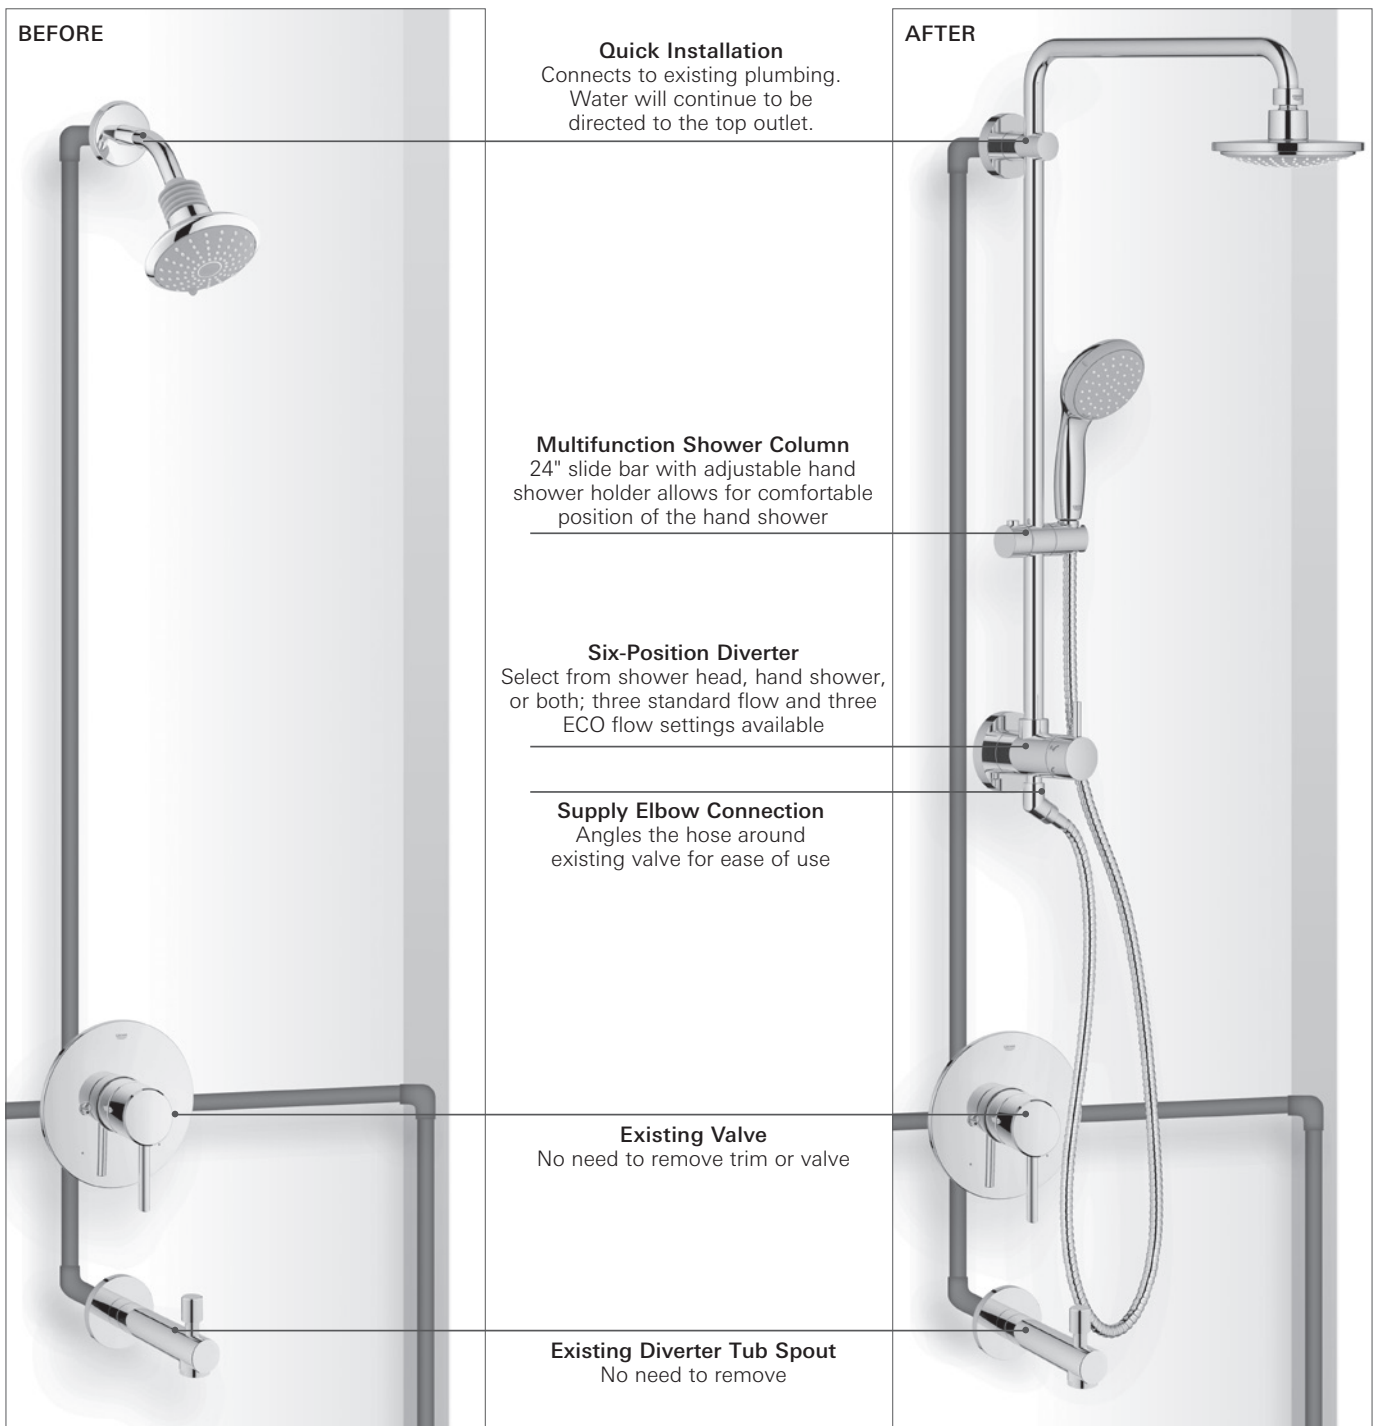

GROHE RETRO-FIT™ SHOWER SYSTEM

Transform a standard shower into a multifunctional, luxury shower

Ideal for retrofit or renovation, the GROHE Retro-Fit Shower System transforms an existing shower head installation into a luxurious shower system with a shower head plus the added convenience of a hand shower. The upgrade is quick and easy to install. Simply replace the existing shower arm – no need to change the tiles or alter any in-wall plumbing. Once installed, it's easy to use; simply turn the six-position diverter to switch the water flow from shower head to hand shower, or have both outlets on simultaneously. As an additional feature, the diverter includes Eco Mode options for water savings.

GROHE offers a range of shower kits with the shower head and hand shower included. The base (or bare) models let you choose the style of hand shower and shower head that suits your needs and bathroom decor. A renovation upgrade without the renovation price tag.