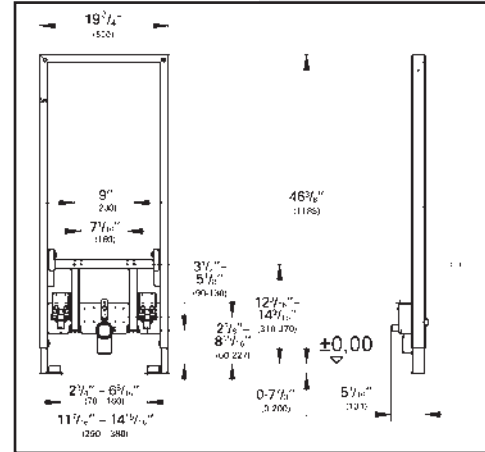

Rapid SL for Bidet
6" Cavity with small maintenance access

- 19 7/16" Overall width
- Pre-assembled powder-coated steel frame
- 3.9 ft. installation height
- Bowl rim height adjustments 40 to 50 cm (15 3/4" to 19 1/16")
- Includes 2 fixing bolts and installation hardware

38 553 001