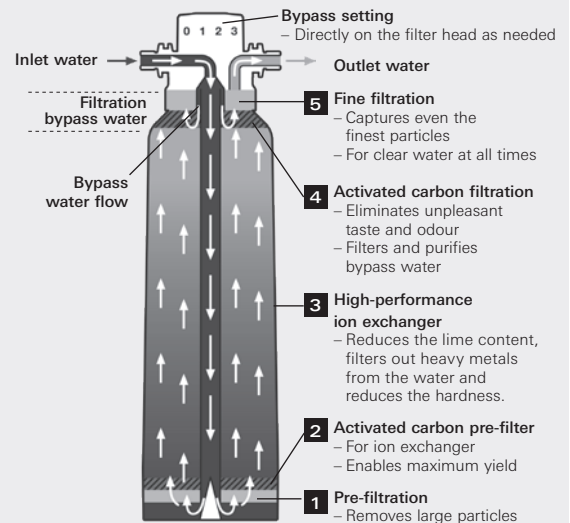

GROHE WATER SYSTEMS

Filtered and fresh, cool, still, or sparkling water. It's your choice with GROHE Blue® Water Systems. Instant access to great-tasting water from the convenience of your kitchen faucet whenever you want it – 24 hours a day, 7 days a week.

MORE TASTE

GROHE Blue® water systems feature a revolutionary high-performance filter that removes the impurities that affect the taste and odour of ordinary tap water.

COOL TECHNOLOGY

Turning ordinary tap water into pure refreshment is made possible by GROHE's advanced technology and innovation. GROHE Blue® Pure and GROHE Blue® Chilled & Sparkling filters water and cools it to the perfect drinking temperature directly from the faucet. GROHE Blue® Chilled & Sparkling serves you still, lightly sparkling or full sparkling water.

LESS ENVIRONMENTAL IMPACT

GROHE Blue® Pure and GROHE Blue® Chilled & Sparkling combine convenience and a healthy lifestyle in an environmentally conscious package. Compared to the pollution and energy consumption caused by filling and transporting bottled mineral water, filtering tap water has a negligible environmental impact. GROHE Blue® products save resources and money, since seven litres of water are needed to put just one litre of bottled water on a supermarket shelf.

FUNCTIONALITY