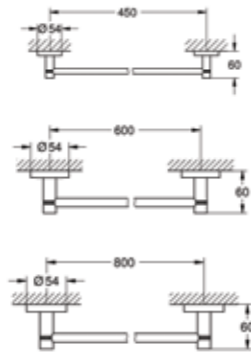

40 688 001
Towel rail 450mm
40 366 001
Towel rail 600mm
40 386 001
Towel rail 800mm