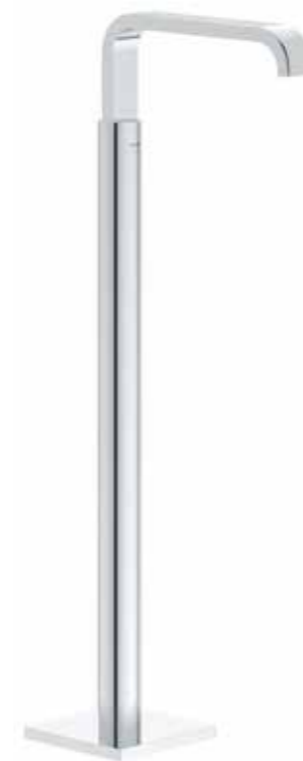

13 218 000 + 45 984 001
Bath spout floor mounted
+ separate concealed body

*With reference to GROHE international variant (19 317 000, 19 315 000)