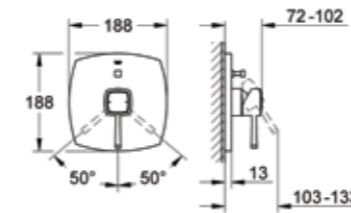

23 536 000
Extended basin mixer

19 932 000
Shower/bath mixer

33 961 000
Single-lever mixer 1/2",
concealed body

23 319 000
Single-lever mixer 1/2",
concealed body

33 769 000
Single-lever mixer 1/2",
concealed body