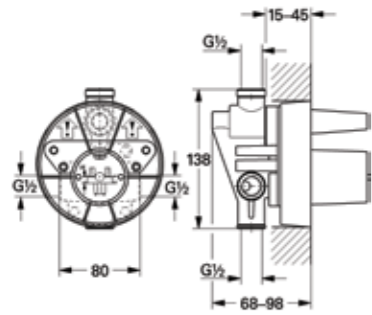

33 961 000
Single-lever mixer 1/2",
concealed body