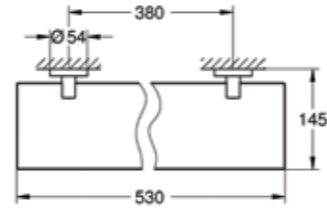

40 689 001
Without cover

40 629 000
Towel rail 600mm

40 625 000
Toilet paper holder

40 633 000
Grab rail

40 385 001
Spare toilet roll holder

GROHE ESSENTIALS ACCESSORIES

40 364 001
Robe hook

40 802 001
Double towel rail 600mm