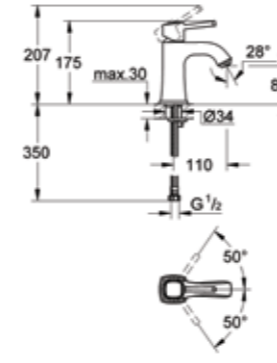

40 510 001
Towel ring

GROHE CONCEALED BODY

GROHE GRANDERA®

45 984 001
Rough-in set 1/2"

32 635 000
Single-lever mixer 1/2",
concealed body

33 962 000
Single-lever mixer 1/2",
concealed body

23 321 000
Basin mixer