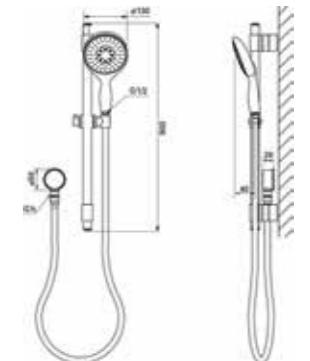

124 578
Shower rail set
Power&Soul® 130