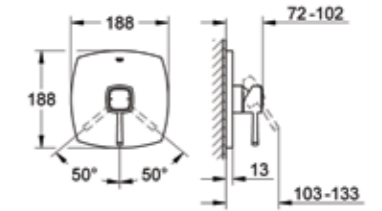

GROHE CONCEALED BODY

GROHE GRANDERA®

*Also available as a wall mounted bath mixer set