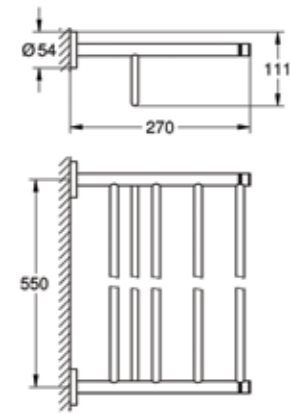

40 364 001
Robe hook

40 800 001
Multi-towel rack 550mm