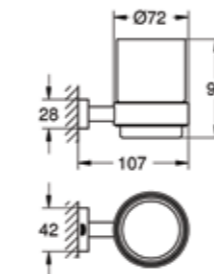

40 756 001
Soap dispenser with holder

40 754 001
Soap dish with holder

40 507 001
Toilet rail holder
40 510 001
Towel ring

40 623 001
Spare toilet roll holder

40 513 001
Toilet brush set

40 511 001
Robe hook