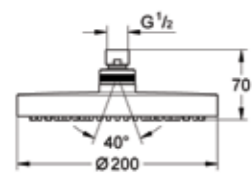

GROHE OVERHEAD SHOWER / HAND SHOWER

27 541 000
Overhead shower
New Tempesta Cosmopolitan 200