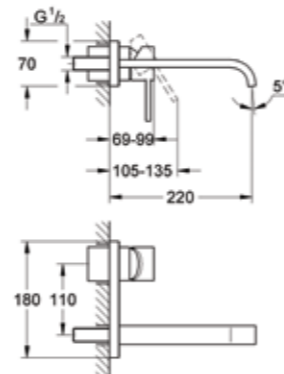

19 386 000**
Wall mounted basin mixer set
projection 220mm