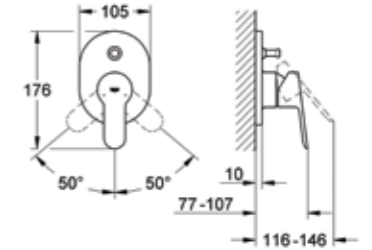

19 297 000
Shower/bath mixer
with diverter
(Exclusive in ANZ*)

32 253 001
Basin mixer

23 176 000
Basin mixer

19 587 000
Shower/bath mixer

19 586 000
Shower/bath mixer
with diverter

19 575 001**
Wall mounted basin mixer set
projection 147mm