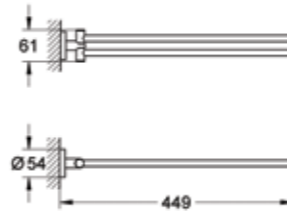

40 371 001
Double towel bar