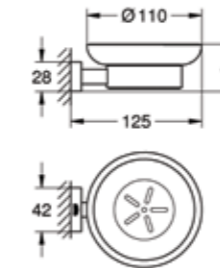

40 754 001
Soap dish with holder