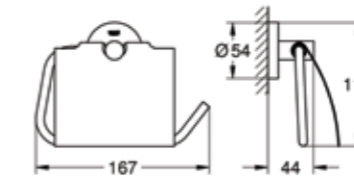

40 367 001
Toilet roll holder