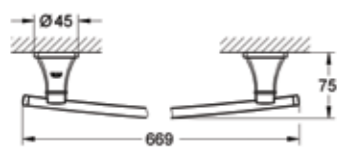

40 689 001
Without cover

40 629 000
Towel rail 600mm

40 625 000
Toilet paper holder

40 633 000
Grab rail

40 385 001
Spare toilet roll holder

GROHE ESSENTIALS ACCESSORIES

40 364 001
Robe hook

40 802 001
Double towel rail 600mm