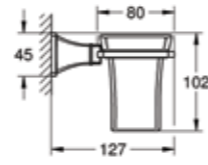

26 167 000
Shower system with diverter

*With reference to GROHE international variant (27 869 000)

GROHE GRANDERA® ACCESSORIES

GROHE ESSENTIALS ACCESSORIES

40 627 000
Soap dispenser

40 631 000
Robe hook

40 626 000
Tumbler