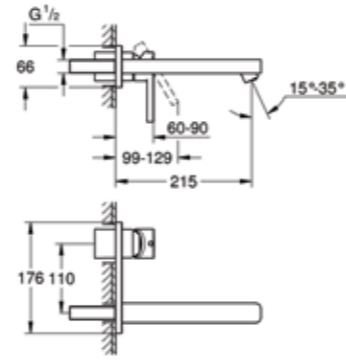

*With reference to GROHE international variant (19 286 001, 19 285 001)
**Also available as a wall mounted bath mixer set

GROHE LINEARE / CONCETTO

GROHE EUROSMART NEW / BAUEDGE

32 252 000
Basin mixer

19 409 000
Wall mounted bath mixer set
projection 153mm