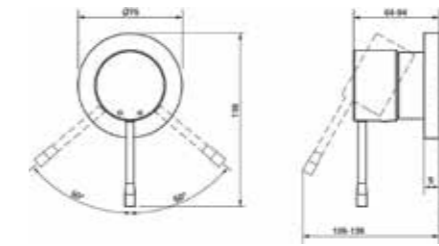

19 315 000
Shower/bath mixer with diverter
(Exclusive in ANZ*)

19 309 000
Wall mounted basin mixer set
projection 172mm

19 386 000**
Wall mounted basin mixer set
projection 220mm

23 488 001
Gooseneck basin mixer