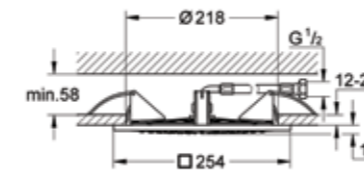

26 254 000
Rainshower® 360 DUO Head shower set
including shower arm

26 264 000
Rough-in shower arm for head shower

27 286 000
Ceiling mounted shower
F-series 20"

27 480 000
Overhead shower
Allure 230

27 478 000
Overhead shower
Rainshower® 310