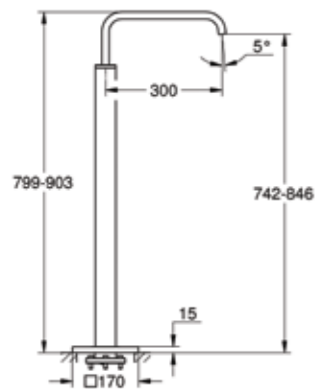

13 218 000
Bath spout, floor mounted

*With reference to GROHE international variant (19 317 000, 19 315 000)
**Also available as a wall mounted bath mixer set

*With reference to GROHE international variant (19 286 001, 19 285 001)
**Also available as a wall mounted bath mixer set