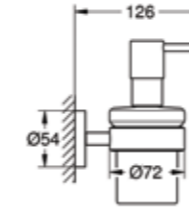

26 167 000
Shower system with diverter

*With reference to GROHE international variant (27 869 000)

GROHE GRANDERA® ACCESSORIES

GROHE ESSENTIALS ACCESSORIES

40 627 000
Soap dispenser

40 631 000
Robe hook

40 626 000
Tumbler