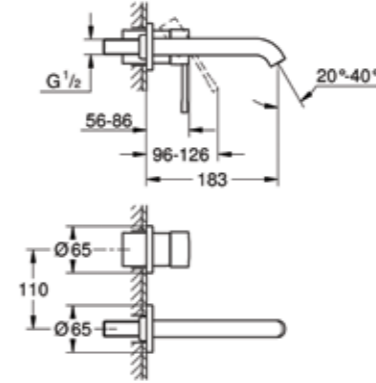

GROHE ALLURE

32 759 000
Basin mixer

23 534 000
Basin mixer, U-spout

19 317 000
Shower/bath mixer
(Exclusive in ANZ*)

GROHE ESSENCE NEW

32 215 001
Basin mixer

19 408 001
Wall mounted basin mixer
set 183mm

19 967 001**
Wall mounted basin mixer
set 230mm