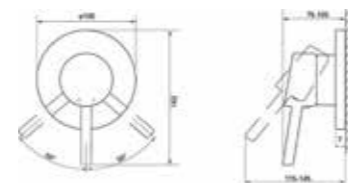

19 297 000
Shower/bath mixer
with diverter
(Exclusive in ANZ*)

32 253 001
Basin mixer

23 176 000
Basin mixer

19 587 000
Shower/bath mixer

19 586 000
Shower/bath mixer
with diverter

19 575 001**
Wall mounted basin mixer set
projection 147mm