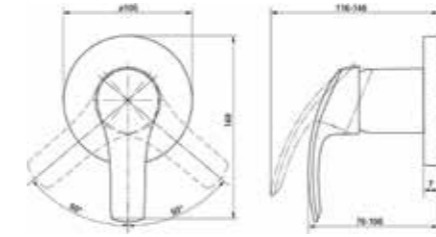

19 451 002
Shower/bath mixer
(Exclusive in ANZ*)