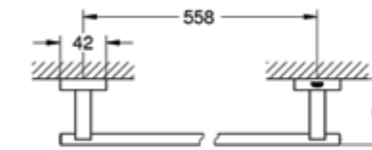

40 509 001
Towel rail 600mm