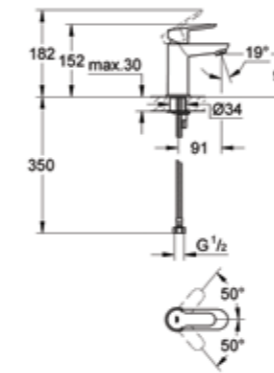

23 176 000
Basin mixer