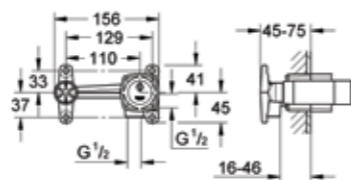

23 319 000
Single-lever mixer 1/2",
concealed body