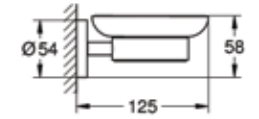

40 444 001
Soap dish with holder