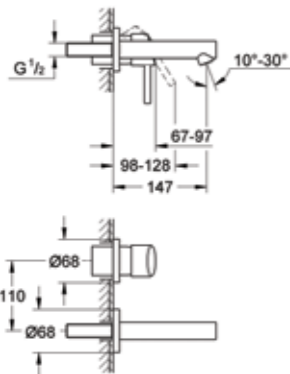

19 297 000
Shower/bath mixer
with diverter
(Exclusive in ANZ*)

32 253 001
Basin mixer

23 176 000
Basin mixer

19 587 000
Shower/bath mixer

19 586 000
Shower/bath mixer
with diverter

19 575 001**
Wall mounted basin mixer set
projection 147mm