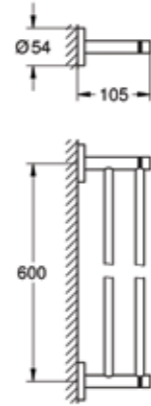

40 689 001
Without cover

40 629 000
Towel rail 600mm

40 625 000
Toilet paper holder

40 633 000
Grab rail

40 385 001
Spare toilet roll holder

GROHE ESSENTIALS ACCESSORIES

40 364 001
Robe hook

40 802 001
Double towel rail 600mm