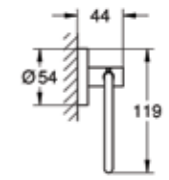

40 448 001
Soap dispenser with holder

40 447 001
Glass tumbler holder

40 444 001
Soap dish with holder

40 632 000
Toilet brush set

40 628 000
Soap dish

40 630 000
Towel ring

40 374 001
Toilet brush set

40 367 001
Toilet roll holder