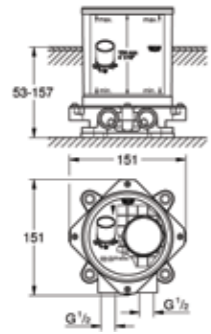

GROHE CONCEALED BODY

GROHE GRANDERA®

45 984 001
Rough-in set 1/2"