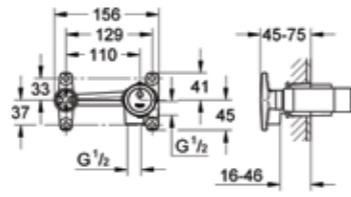

32 635 000
Single-lever mixer 1/2",
concealed body