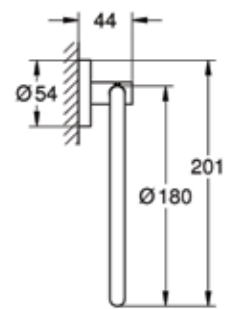

40 799 001
Glass shelf 380mm

40 800 001
Multi-towel rack 550mm

40 688 001
Towel rail 450mm
40 366 001
Towel rail 600mm
40 386 001
Towel rail 800mm

40 371 001
Double towel bar

40 365 001
Towel ring

GROHE ESSENTIALS CUBE ACCESSORIES