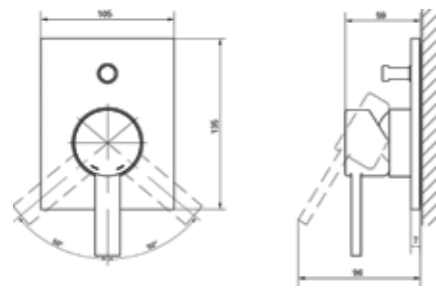

GROHE ALLURE

32 759 000
Basin mixer

23 534 000
Basin mixer, U-spout

19 317 000
Shower/bath mixer
(Exclusive in ANZ*)

GROHE ESSENCE NEW

32 215 001
Basin mixer

19 408 001
Wall mounted basin mixer
set 183mm

19 967 001**
Wall mounted basin mixer
set 230mm