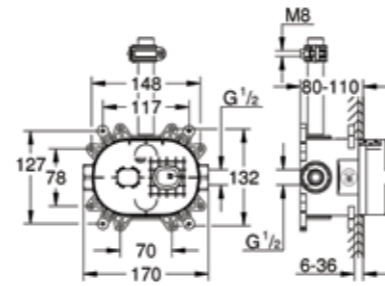

26 264 000
Rough-in shower arm for head shower