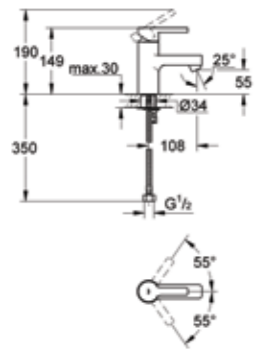

GROHE LINEARE / CONCETTO

GROHE EUROSMART NEW / BAUEDGE

32 252 000
Basin mixer