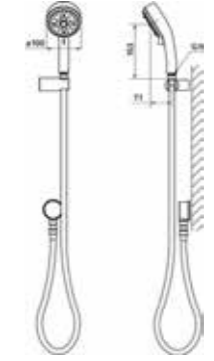

124 571
Hand shower set
Power&Soul® Cosmopolitan 130

124 578
Shower rail set
Power&Soul® 130

124 572
Hand shower set
Power&Soul® 130

124 576
Shower rail set
New Tempesta Cosmopolitan 100

124 570
Hand shower set
New Tempesta Cosmopolitan 100