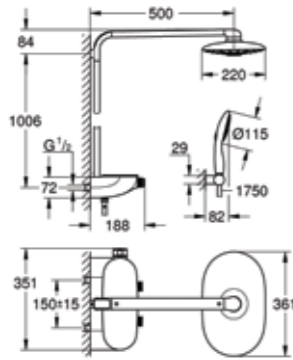

30 370 000
Professional sink mixer
with dual spray

30 371 000
Sink mixer high spout
with pull-out dual spray

30 317 000
Sink mixer with pull-out spray

GROHE RAINSHOWER SMARTCONTROL

GROHE OVERHEAD SHOWER

26 250 000
Rainshower® SmartControl 360 DUO
Thermostatic Shower System