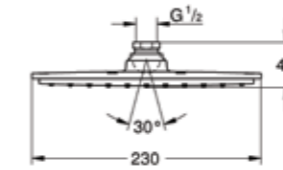

27 480 000
Overhead shower
Allure 230