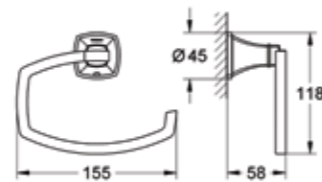

40 625 000
Toilet paper holder