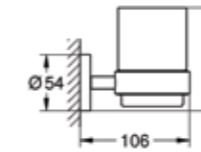

40 447 001
Glass tumbler holder