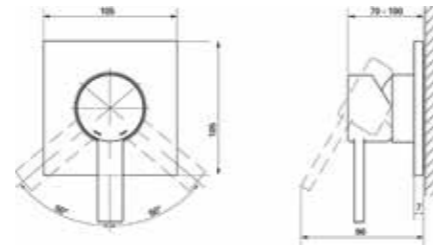

19 317 000
Shower/bath mixer
(Exclusive in ANZ*)