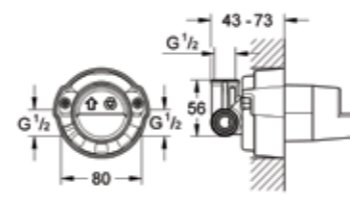

40 510 001
Towel ring

GROHE CONCEALED BODY

GROHE GRANDERA®

45 984 001
Rough-in set 1/2"

32 635 000
Single-lever mixer 1/2",
concealed body

33 962 000
Single-lever mixer 1/2",
concealed body

23 321 000
Basin mixer