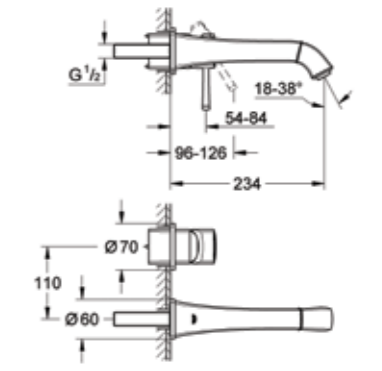

19 932 000
Shower/bath mixer

19 930 000*
Wall mounted basin mixer set
projection 234mm