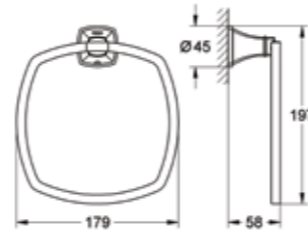

40 448 001
Soap dispenser with holder

40 447 001
Glass tumbler holder

40 444 001
Soap dish with holder

40 632 000
Toilet brush set

40 628 000
Soap dish

40 630 000
Towel ring

40 374 001
Toilet brush set

40 367 001
Toilet roll holder