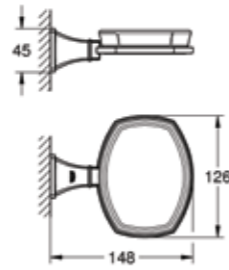

40 448 001
Soap dispenser with holder

40 447 001
Glass tumbler holder

40 444 001
Soap dish with holder

40 632 000
Toilet brush set

40 628 000
Soap dish

40 630 000
Towel ring

40 374 001
Toilet brush set

40 367 001
Toilet roll holder

40 689 001
Without cover

40 629 000
Towel rail 600mm

40 625 000
Toilet paper holder

40 633 000
Grab rail

40 385 001
Spare toilet roll holder

GROHE ESSENTIALS ACCESSORIES

40 364 001
Robe hook

40 802 001
Double towel rail 600mm