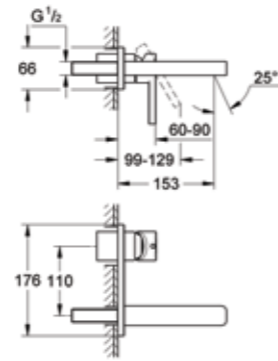

19 409 000
Wall mounted bath mixer set
projection 153mm