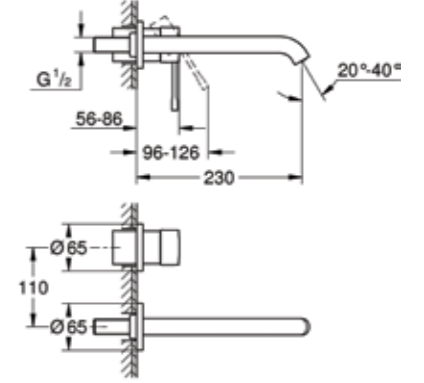

GROHE ALLURE

32 759 000
Basin mixer

23 534 000
Basin mixer, U-spout

19 317 000
Shower/bath mixer
(Exclusive in ANZ*)

GROHE ESSENCE NEW

32 215 001
Basin mixer

19 408 001
Wall mounted basin mixer
set 183mm

19 967 001**
Wall mounted basin mixer
set 230mm