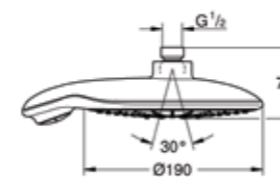

27 767 000
Overhead shower
Power and Soul® 190