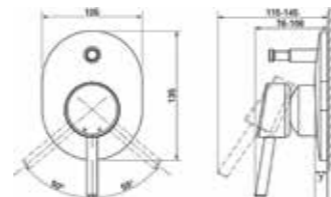

19 346 001
Shower/bath mixer
with diverter
(Exclusive in ANZ*)

*With reference to GROHE international variant (19 296 000, 19 297 000, 19 345 001, 19 346 001)
**Also available as a wall mounted bath mixer set

*With reference to GROHE international variant (19 451 002, 19 450 002)
**Also available as a wall mounted bath mixer set