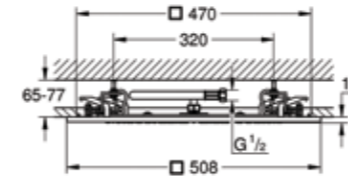

27 286 000
Ceiling mounted shower
F-series 20"