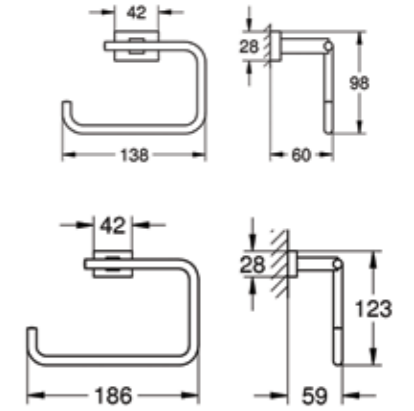

40 507 001
Toilet rail holder
40 510 001
Towel ring