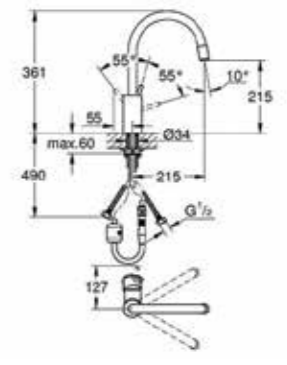

32 930 000
Sink mixer C-spout

31 116 000
Sink mixer U-spout
with pull-out spray

31 188 000
Sink mixer C-spout

32 534 002
Sink mixer low spout

31 117 001
Sink mixer with pull-out spray

32 049 000
Sink mixer U-spout