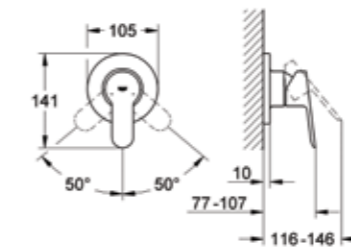

19 587 000
Shower/bath mixer