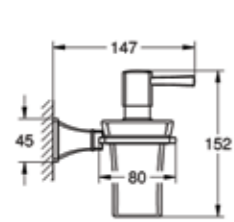

GROHE GRANDERA® ACCESSORIES

GROHE ESSENTIALS ACCESSORIES

40 627 000
Soap dispenser