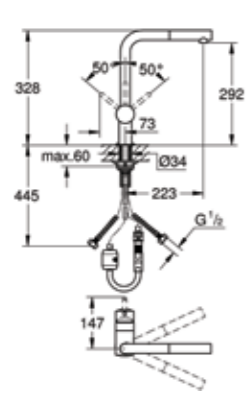

GROHE KITCHEN ESSENCE PROFESSIONAL/MINTA/ ESSENCE

31 115 000
Sink mixer L-spout
with pull-out spray