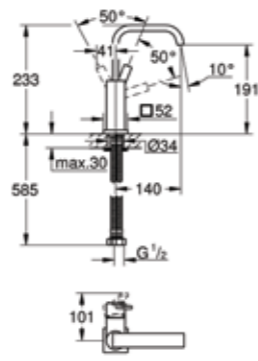

23 534 000
Basin mixer, U-spout