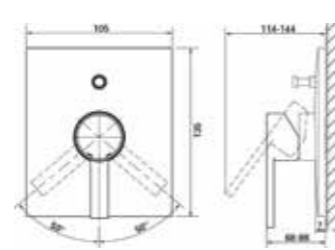

23 444 000**
Wall mounted bath mixer set
projection 215mm

33 161 002
Basin mixer

19 451 002
Shower/bath mixer
(Exclusive in ANZ*)

19 450 002
Shower/bath mixer
with diverter
(Exclusive in ANZ*)

19 296 000
Shower/bath mixer
(Exclusive in ANZ*)