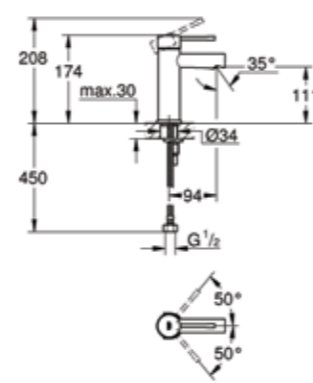

GROHE ESSENCE NEW

32 215 001
Basin mixer