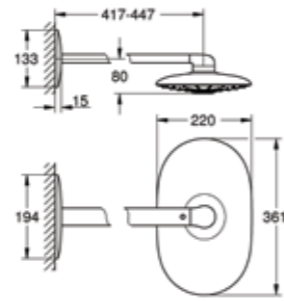

30 370 000
Professional sink mixer
with dual spray

30 371 000
Sink mixer high spout
with pull-out dual spray

30 317 000
Sink mixer with pull-out spray

GROHE RAINSHOWER SMARTCONTROL

GROHE OVERHEAD SHOWER

26 250 000
Rainshower® SmartControl 360 DUO
Thermostatic Shower System