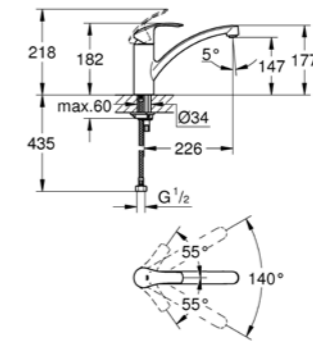

32 930 000
Sink mixer C-spout

31 116 000
Sink mixer U-spout
with pull-out spray

31 188 000
Sink mixer C-spout

32 534 002
Sink mixer low spout

31 117 001
Sink mixer with pull-out spray

32 049 000
Sink mixer U-spout