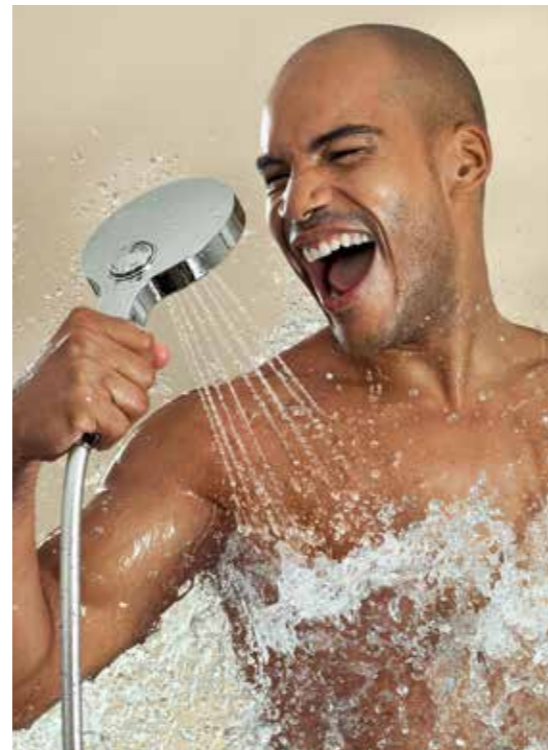

GROHE POWER&SOUL® COSMOPOLITAN

Enjoy the choice of innovation. Everyone's idea of the perfect spray pattern is different, which is why GROHE Power&Soul® showers feature up to four different sprays. Revitalising or relaxing, stimulating or soothing, whichever sensation you're searching for, we have a spray to match.

27 664 000
Hand piece 130
4 spray patterns: Rain O², Rain, Bokoma, Jet
WELS 3 star, 9 ltrs/min

27 765 000*
Overhead shower 190
4 spray patterns: Rain O², Rain, Bokoma, Jet
WELS 3 star, 9 ltrs/min
*Available as a standalone purchase or bundle with 330mm wall arm exclusive in ANZ