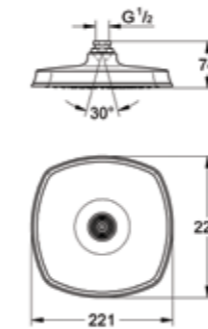

27 974 000
Overhead shower

*Also available as a wall mounted bath mixer set