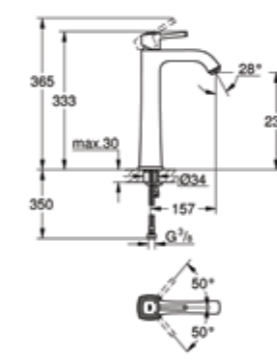

40 510 001
Towel ring

GROHE CONCEALED BODY

GROHE GRANDERA®

45 984 001
Rough-in set 1/2"

32 635 000
Single-lever mixer 1/2",
concealed body

33 962 000
Single-lever mixer 1/2",
concealed body

23 321 000
Basin mixer