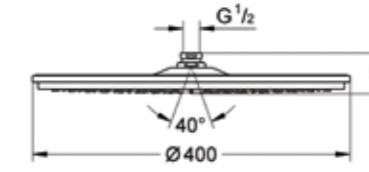

28 778 000
Overhead shower
Rainshower® 400