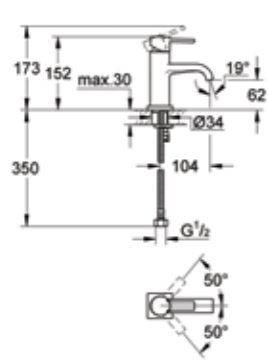

GROHE ALLURE

32 759 000
Basin mixer