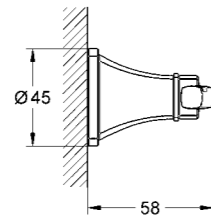

26 167 000
Shower system with diverter

*With reference to GROHE international variant (27 869 000)

GROHE GRANDERA® ACCESSORIES

GROHE ESSENTIALS ACCESSORIES

40 627 000
Soap dispenser

40 631 000
Robe hook

40 626 000
Tumbler