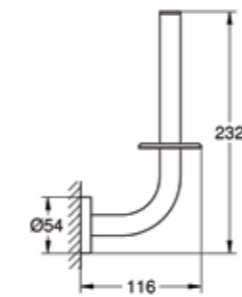

40 689 001
Without cover

40 629 000
Towel rail 600mm

40 625 000
Toilet paper holder

40 633 000
Grab rail

40 385 001
Spare toilet roll holder

GROHE ESSENTIALS ACCESSORIES

40 364 001
Robe hook

40 802 001
Double towel rail 600mm