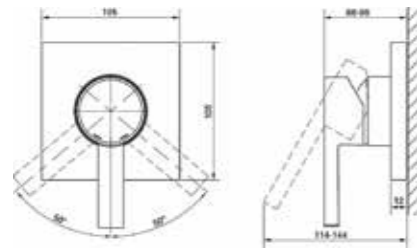

23 444 000**
Wall mounted bath mixer set
projection 215mm

33 161 002
Basin mixer

19 451 002
Shower/bath mixer
(Exclusive in ANZ*)

19 450 002
Shower/bath mixer
with diverter
(Exclusive in ANZ*)

19 296 000
Shower/bath mixer
(Exclusive in ANZ*)