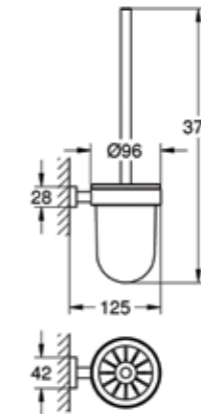

40 756 001
Soap dispenser with holder

40 754 001
Soap dish with holder

40 507 001
Toilet rail holder
40 510 001
Towel ring

40 623 001
Spare toilet roll holder

40 513 001
Toilet brush set

40 511 001
Robe hook