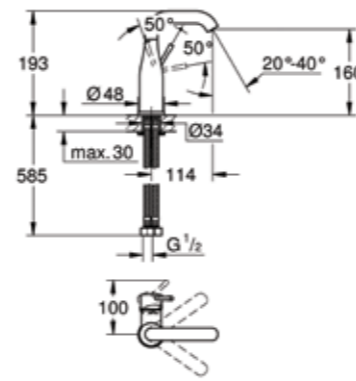

23 488 001
Gooseneck basin mixer