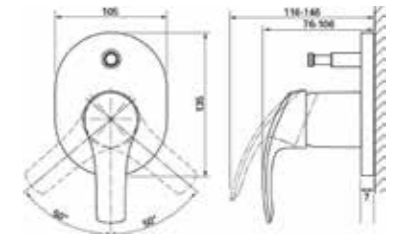

19 450 002
Shower/bath mixer
with diverter
(Exclusive in ANZ*)