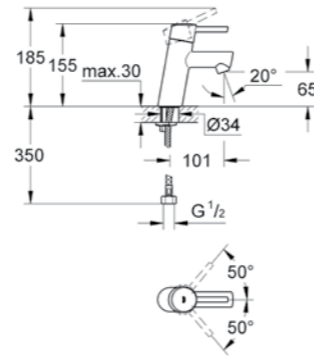

32 253 001
Basin mixer