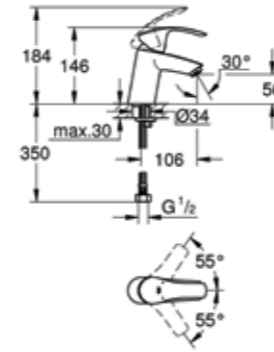

33 161 002
Basin mixer