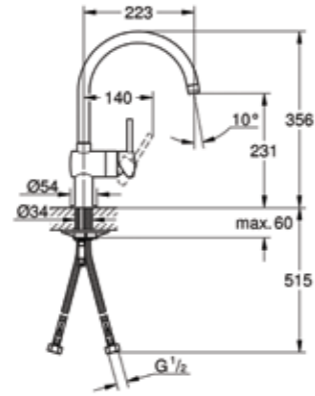

32 930 000
Sink mixer C-spout