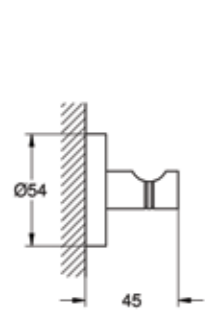

40 689 001
Without cover

40 629 000
Towel rail 600mm

40 625 000
Toilet paper holder

40 633 000
Grab rail

40 385 001
Spare toilet roll holder

GROHE ESSENTIALS ACCESSORIES

40 364 001
Robe hook

40 802 001
Double towel rail 600mm