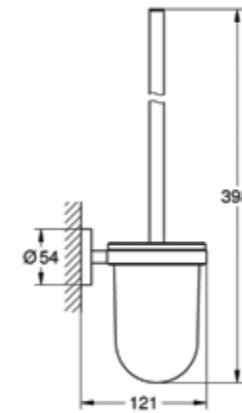

40 448 001
Soap dispenser with holder

40 447 001
Glass tumbler holder

40 444 001
Soap dish with holder

40 632 000
Toilet brush set

40 628 000
Soap dish

40 630 000
Towel ring

40 374 001
Toilet brush set

40 367 001
Toilet roll holder