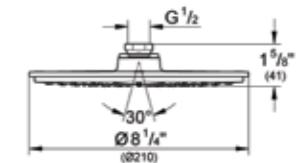

28 373 000
Overhead shower
Rainshower® 210