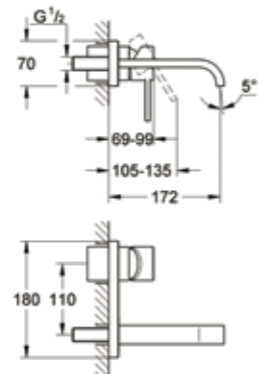

19 309 000
Wall mounted basin mixer set
projection 172mm