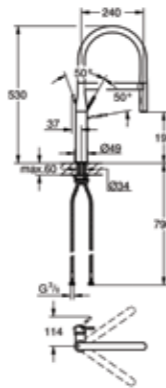

32 930 000
Sink mixer C-spout

31 116 000
Sink mixer U-spout
with pull-out spray

31 188 000
Sink mixer C-spout

32 534 002
Sink mixer low spout

31 117 001
Sink mixer with pull-out spray

32 049 000
Sink mixer U-spout