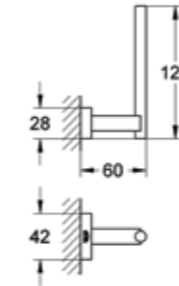

40 623 001
Spare toilet roll holder