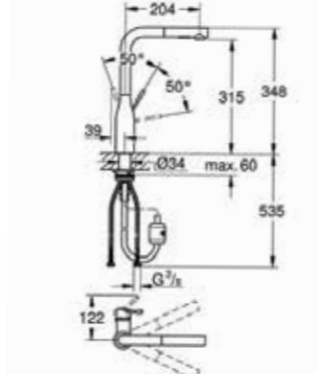

30 371 000
Sink mixer high spout
with pull-out dual spray