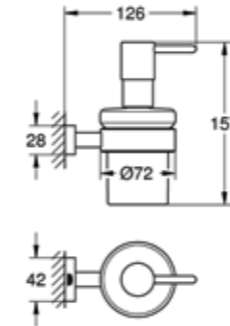

40 799 001
Glass shelf 380mm

40 800 001
Multi-towel rack 550mm

40 688 001
Towel rail 450mm
40 366 001
Towel rail 600mm
40 386 001
Towel rail 800mm

40 371 001
Double towel bar

40 365 001
Towel ring

GROHE ESSENTIALS CUBE ACCESSORIES