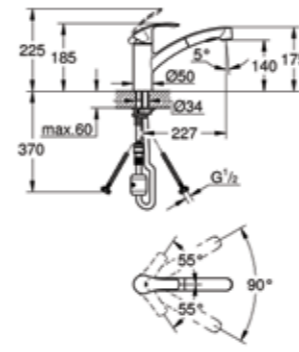

30 317 000
Sink mixer with pull-out spray