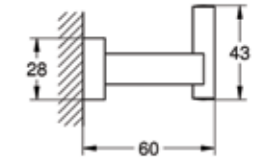

40 511 001
Robe hook