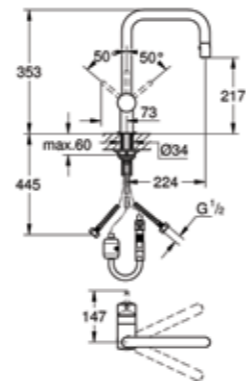

32 930 000
Sink mixer C-spout

31 116 000
Sink mixer U-spout
with pull-out spray

31 188 000
Sink mixer C-spout

32 534 002
Sink mixer low spout

31 117 001
Sink mixer with pull-out spray

32 049 000
Sink mixer U-spout