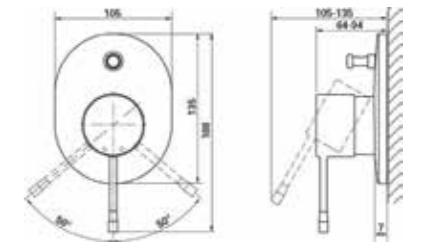

19 285 001
Shower/bath mixer
with diverter
(Exclusive in ANZ*)