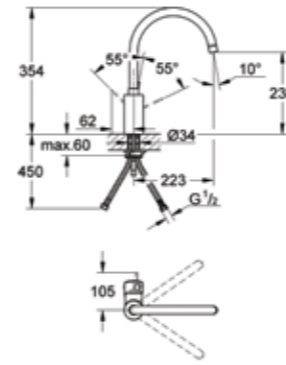

32 930 000
Sink mixer C-spout

31 116 000
Sink mixer U-spout
with pull-out spray

31 188 000
Sink mixer C-spout

32 534 002
Sink mixer low spout

31 117 001
Sink mixer with pull-out spray

32 049 000
Sink mixer U-spout