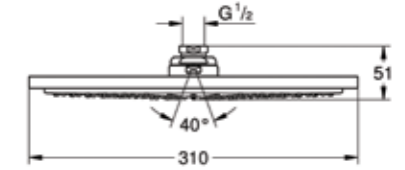

26 254 000
Rainshower® 360 DUO Head shower set
including shower arm

26 264 000
Rough-in shower arm for head shower

27 286 000
Ceiling mounted shower
F-series 20"

27 480 000
Overhead shower
Allure 230

27 478 000
Overhead shower
Rainshower® 310