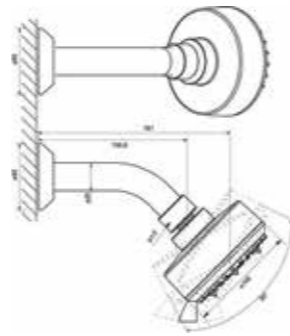

27 869 000
Overhead shower set
New Tempesta Cosmopolitan 100
(Exclusive in ANZ*)