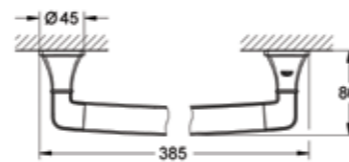

40 689 001
Without cover

40 629 000
Towel rail 600mm

40 625 000
Toilet paper holder

40 633 000
Grab rail

40 385 001
Spare toilet roll holder

GROHE ESSENTIALS ACCESSORIES

40 364 001
Robe hook

40 802 001
Double towel rail 600mm