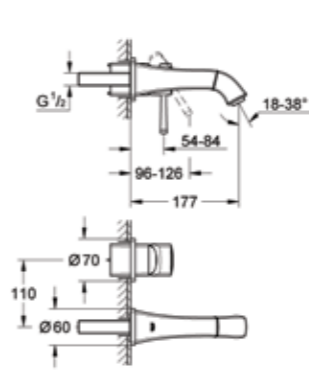

19 929 000
Wall mounted basin mixer set
projection 177mm