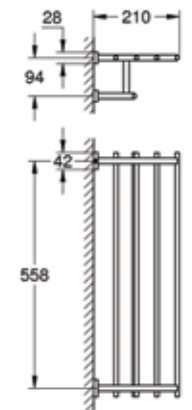

40 512 001
Multi-towel rack 558mm