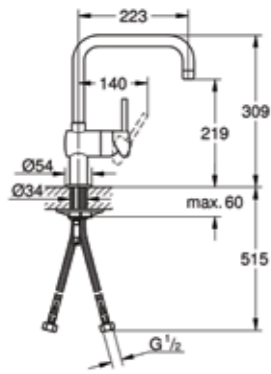

32 930 000
Sink mixer C-spout

31 116 000
Sink mixer U-spout
with pull-out spray

31 188 000
Sink mixer C-spout

32 534 002
Sink mixer low spout

31 117 001
Sink mixer with pull-out spray

32 049 000
Sink mixer U-spout