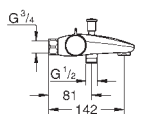

GROHE GROHTHERM 800

GROHE nr. VVS nr. Farve

34 568 000 722312004 chrome

Grotherm 800
Termostatbatteri til brus
vægmonteret
GROHE Long-Life-belægning
med **GROHE SafeStop** ved 38° C
GROHE SafeStop Plus valgfri temperaturbegrænser på 43°C inkluderet
GROHE TurboStat kompakt termostatelement
integreret blandingsspærre
automatisk omstilling: kar/brus
reguleringsgreb med GROHE EcoButton
(ecoknap med et økonomisk, vandbesparende stop)
keramisk overdel 1/2", 180°
bruserafgang ned 1/2"
mousseur
indbyggede kontraventiler
snavssamler
Med kontraventil
uden tilslutninger
GROHE Water Saving - reducerer vandforbruget og giver en perfekt
gennemstrømning

34 587 000 722451404 chrome